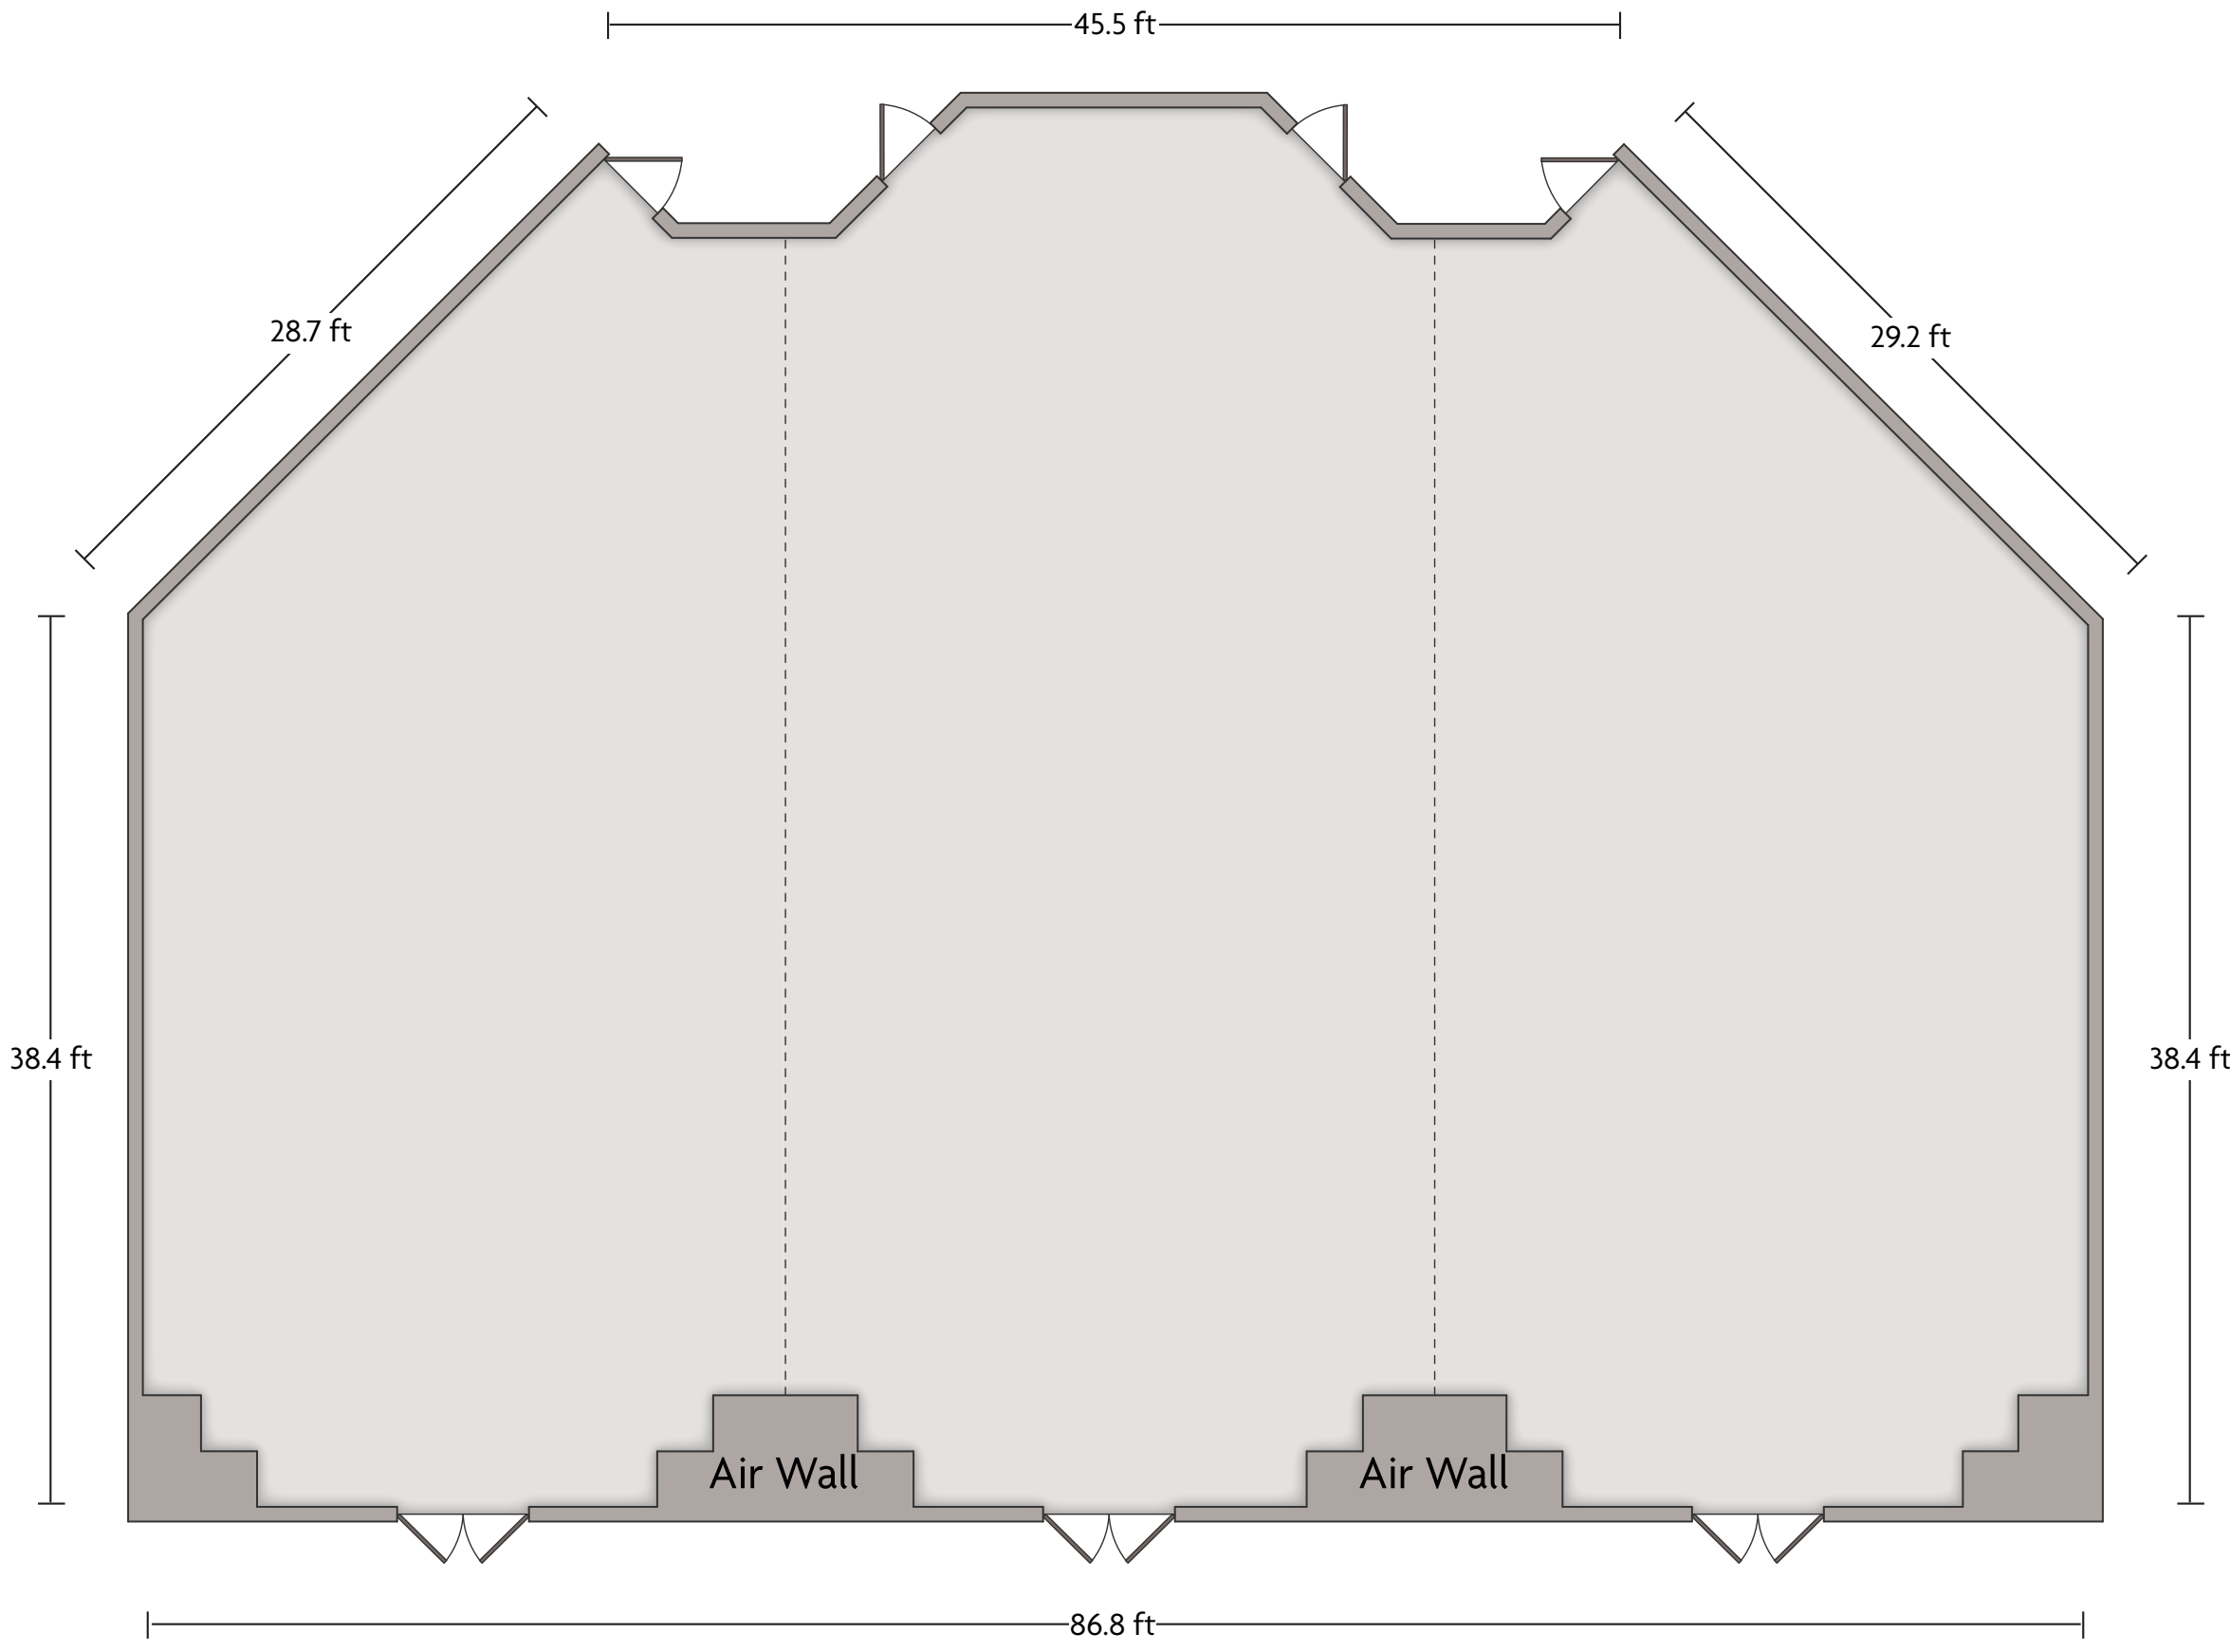

*Multiple layout options available for this space.

Crowne Plaza® Atlanta Perimeter at Ravinia - Azalea

LENGTH: 34.9 Ft WIDTH: 25.2 Ft HEIGHT: 14.1 Ft TOTAL SQUARE FEET: 844.8 Sq Ft MAXIMUM CAPACITY: 74 POWER OUTLETS: 5

4355 Ashford Dunwoody Rd. | Atlanta, GA 30346 | 770.395.7700

Crowne Plaza® Atlanta Perimeter at Ravinia - Dekalb

LENGTH: 37.2 Ft WIDTH: 21.7 Ft HEIGHT: 8.7 Ft TOTAL SQUARE FEET: 823.4 Sq Ft MAXIMUM CAPACITY: 24 POWER OUTLETS: 3

4355 Ashford Dunwoody Rd. | Atlanta, GA 30346 | 770.395.7700

*Multiple layout options available for this space.

Crowne Plaza® Atlanta Perimeter at Ravinia - Dogwood

LENGTH: 28.1 Ft WIDTH: 19.7 Ft HEIGHT: 10.4 Ft TOTAL SQUARE FEET: 393.4 Sq Ft MAXIMUM CAPACITY: 14 POWER OUTLETS: 4

4355 Ashford Dunwoody Rd. | Atlanta, GA 30346 | 770.395.7700

Crowne Plaza® Atlanta Perimeter at Ravinia - Dunwoody

LENGTH: 86.8 Ft WIDTH: 62.4 Ft HEIGHT: 13.6 Ft TOTAL SQUARE FEET: 4,617.7 Sq Ft MAXIMUM CAPACITY: 471 POWER OUTLETS: 10