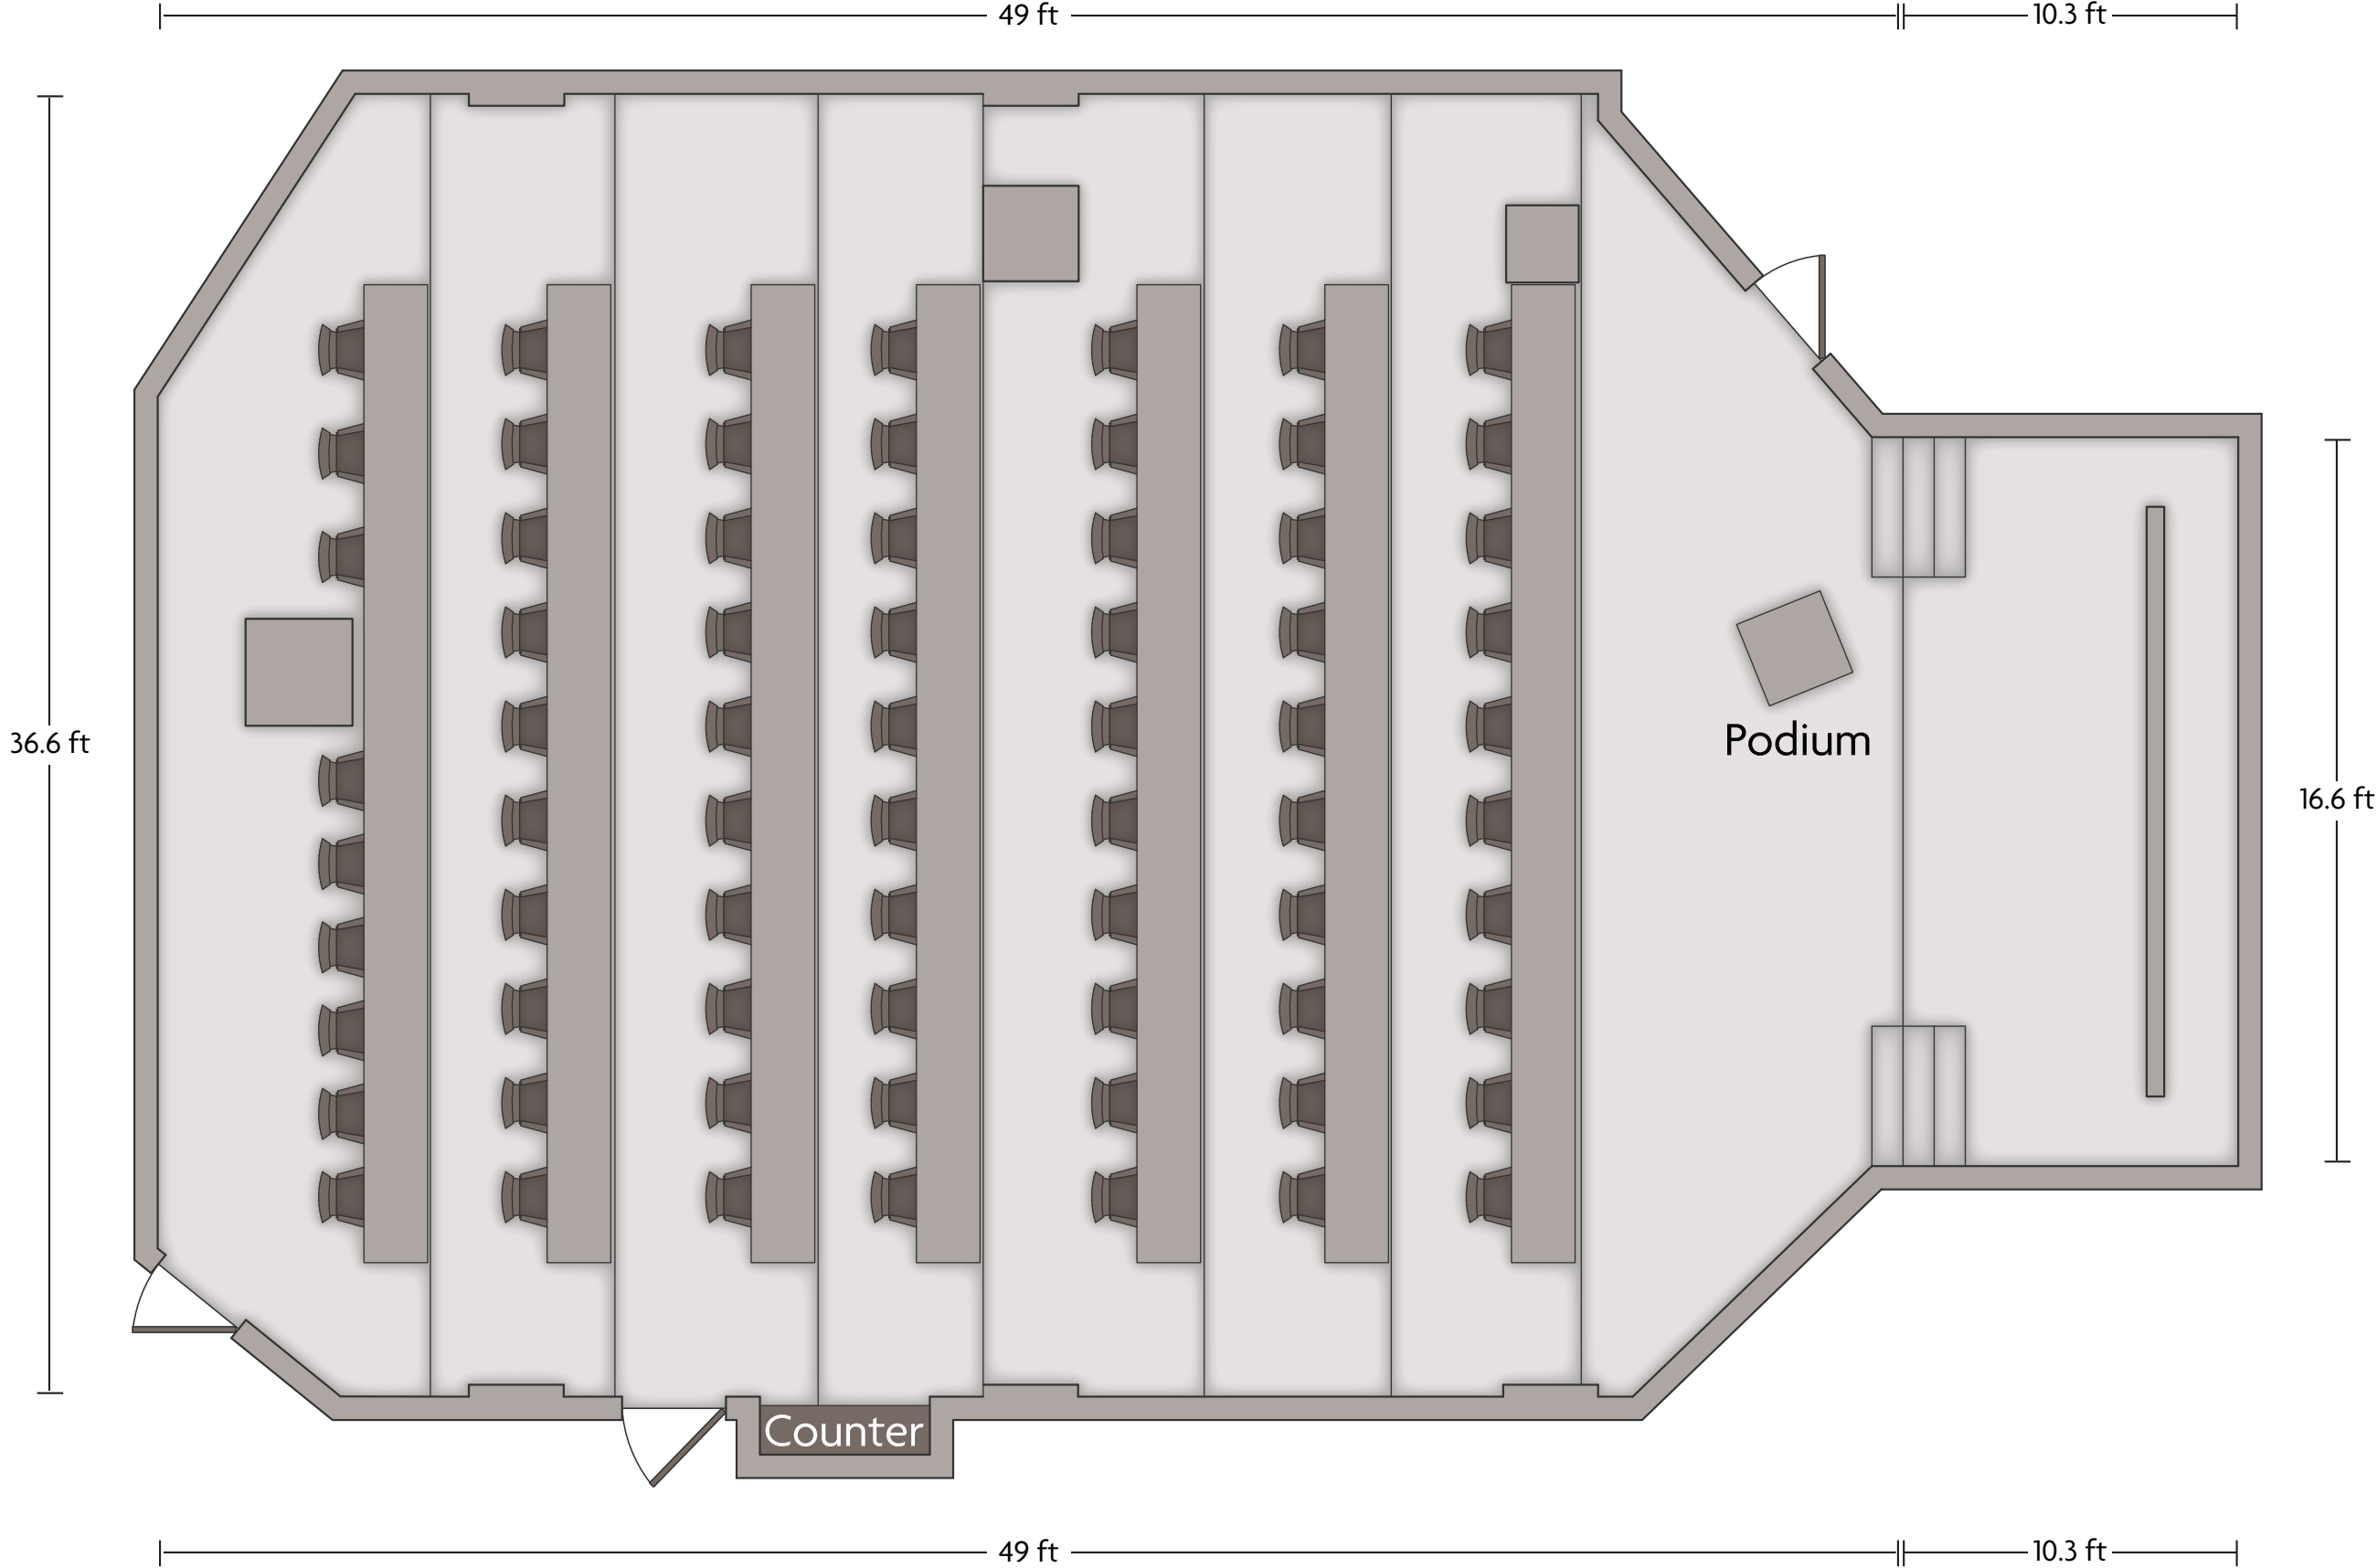

*Multiple layout options available for this space.

Crowne Plaza® Atlanta Perimeter at Ravinia - Azalea

LENGTH: 34.9 Ft WIDTH: 25.2 Ft HEIGHT: 14.1 Ft TOTAL SQUARE FEET: 844.8 Sq Ft MAXIMUM CAPACITY: 74 POWER OUTLETS: 5

4355 Ashford Dunwoody Rd. | Atlanta, GA 30346 | 770.395.7700

*Multiple layout options available for this space.

Crowne Plaza® Atlanta Perimeter at Ravinia - Camellia

LENGTH: 41.4 Ft WIDTH: 27.9 Ft HEIGHT: 14 Ft TOTAL SQUARE FEET: 1,180.1 Sq Ft MAXIMUM CAPACITY: 120 POWER OUTLETS: 8

4355 Ashford Dunwoody Rd. | Atlanta, GA 30346 | 770.395.7700

*Multiple layout options available for this space.

Crowne Plaza® Atlanta Perimeter at Ravinia - Conference Center

LENGTH: 55.9 Ft WIDTH: 36.6 Ft HEIGHT: 8.8 Ft TOTAL SQUARE FEET: 1,846.8 Sq Ft MAXIMUM CAPACITY: 70 POWER OUTLETS: 9

4355 Ashford Dunwoody Rd. | Atlanta, GA 30346 | 770.395.7700

Crowne Plaza® Atlanta Perimeter at Ravinia - Dekalb

LENGTH: 37.2 Ft WIDTH: 21.7 Ft HEIGHT: 8.7 Ft TOTAL SQUARE FEET: 823.4 Sq Ft MAXIMUM CAPACITY: 24 POWER OUTLETS: 3