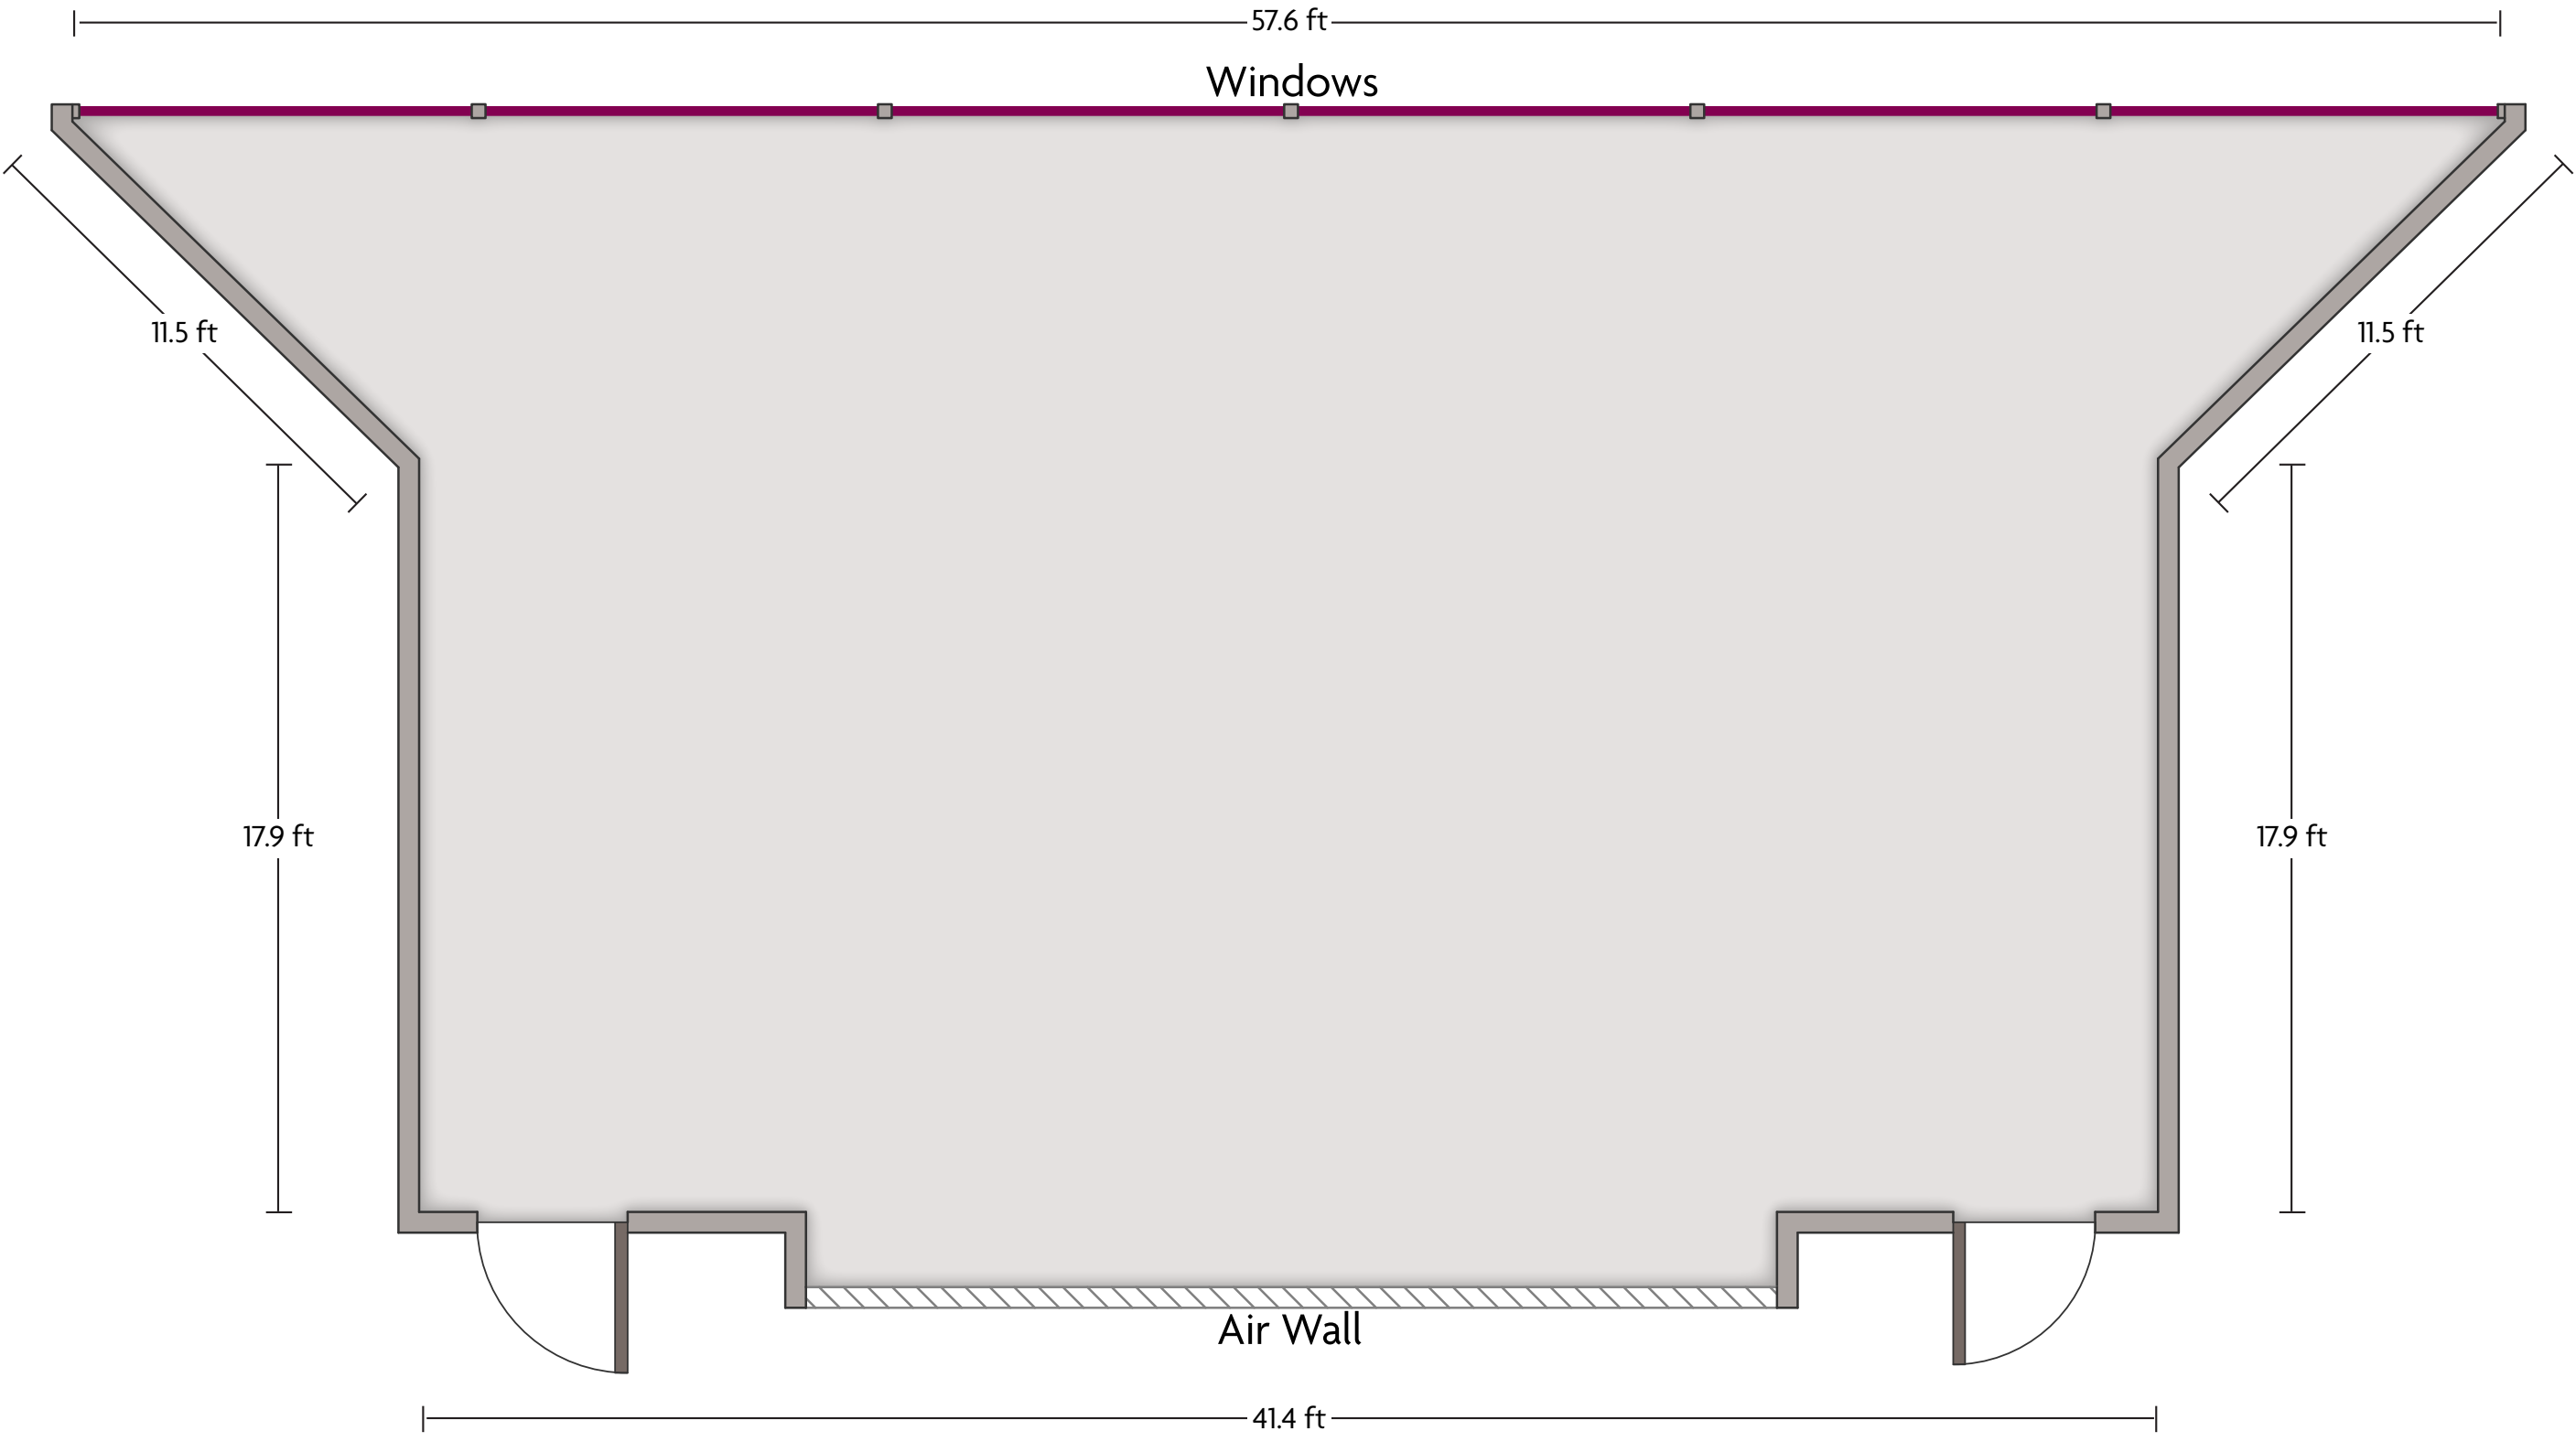

Crowne Plaza® Atlanta Perimeter at Ravinia - Ashford

LENGTH: 27.6 Ft WIDTH: 27.5 Ft HEIGHT: 13.4 Ft TOTAL SQUARE FEET: 765 Sq Ft MAXIMUM CAPACITY: 85 POWER OUTLETS: 6

4355 Ashford Dunwoody Rd. | Atlanta, GA 30346 | 770.395.7700

*Multiple layout options available for this space.

Crowne Plaza® Atlanta Perimeter at Ravinia - Azalea

LENGTH: 34.9 Ft WIDTH: 25.2 Ft HEIGHT: 14.1 Ft TOTAL SQUARE FEET: 844.8 Sq Ft MAXIMUM CAPACITY: 74 POWER OUTLETS: 5

4355 Ashford Dunwoody Rd. | Atlanta, GA 30346 | 770.395.7700

*Multiple layout options available for this space.

Crowne Plaza® Atlanta Perimeter at Ravinia - Camellia

LENGTH: 41.4 Ft WIDTH: 27.9 Ft HEIGHT: 14 Ft TOTAL SQUARE FEET: 1,180.1 Sq Ft MAXIMUM CAPACITY: 120 POWER OUTLETS: 8

4355 Ashford Dunwoody Rd. | Atlanta, GA 30346 | 770.395.7700

Crowne Plaza® Atlanta Perimeter at Ravinia - Dekalb

LENGTH: 37.2 Ft WIDTH: 21.7 Ft HEIGHT: 8.7 Ft TOTAL SQUARE FEET: 823.4 Sq Ft MAXIMUM CAPACITY: 24 POWER OUTLETS: 3