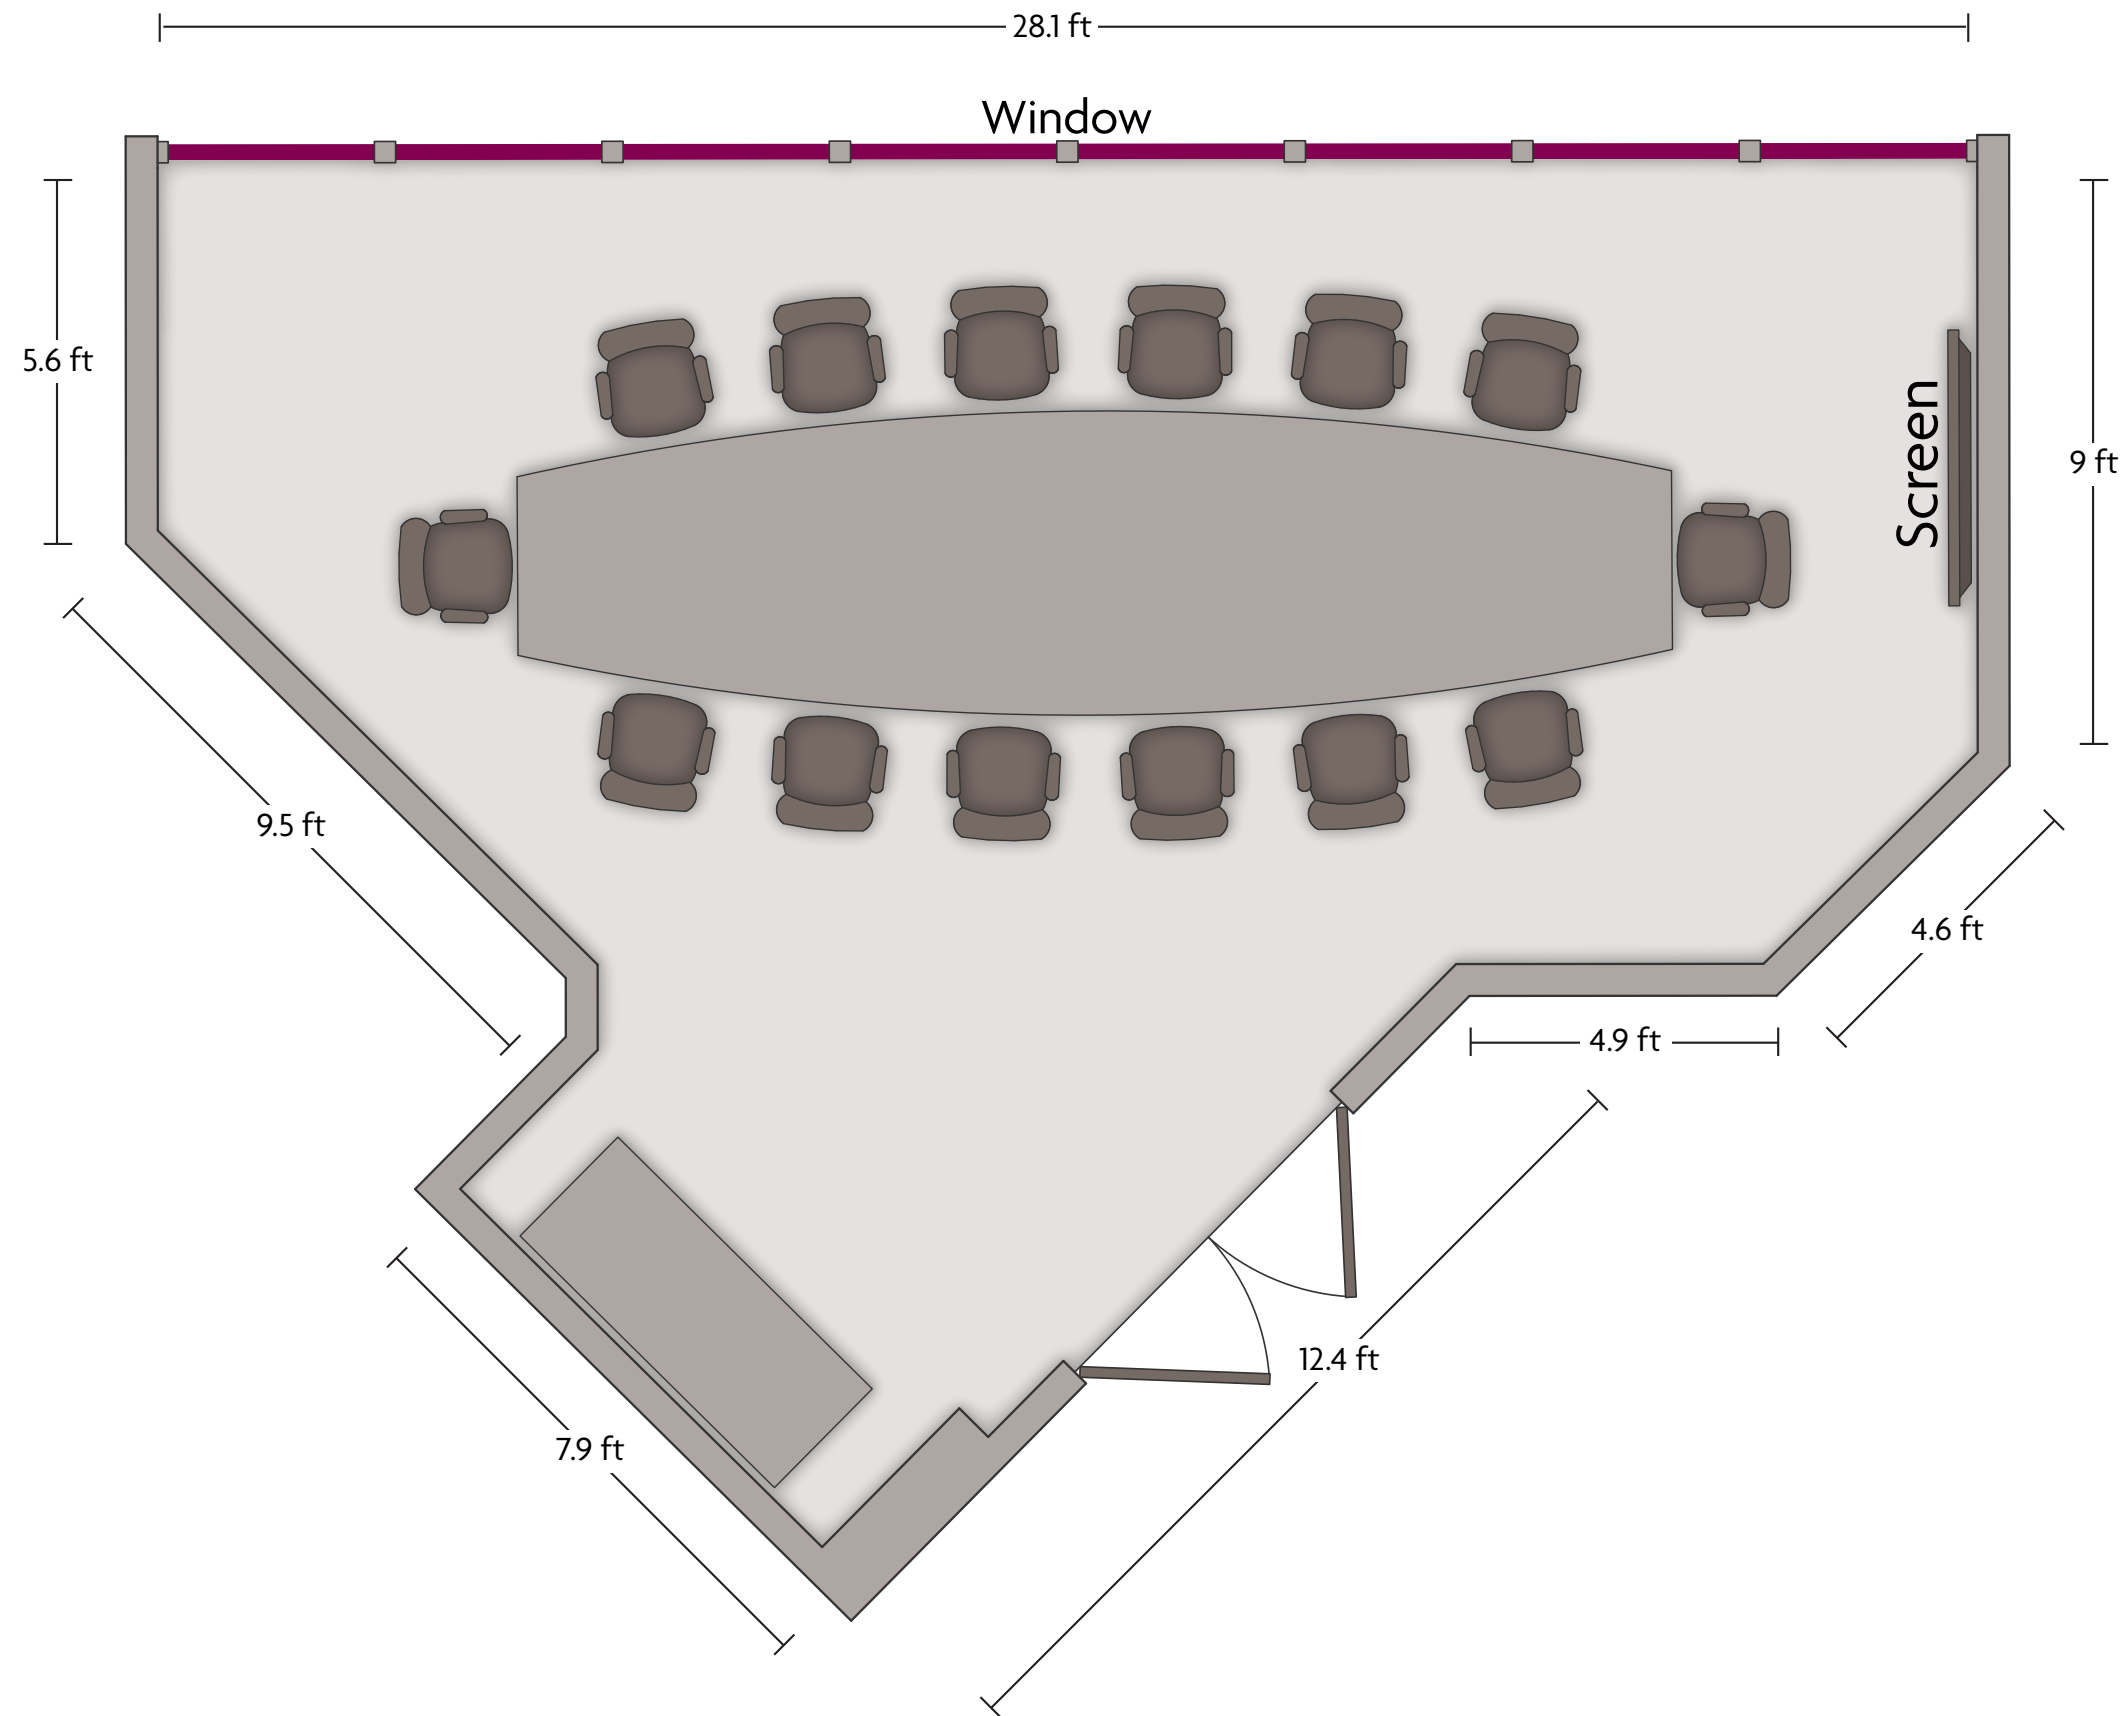

*Multiple layout options available for this space.

Crowne Plaza® Atlanta Perimeter at Ravinia - Azalea

LENGTH: 34.9 Ft WIDTH: 25.2 Ft HEIGHT: 14.1 Ft TOTAL SQUARE FEET: 844.8 Sq Ft MAXIMUM CAPACITY: 74 POWER OUTLETS: 5

4355 Ashford Dunwoody Rd. | Atlanta, GA 30346 | 770.395.7700

Crowne Plaza® Atlanta Perimeter at Ravinia - Dekalb

LENGTH: 37.2 Ft WIDTH: 21.7 Ft HEIGHT: 8.7 Ft TOTAL SQUARE FEET: 823.4 Sq Ft MAXIMUM CAPACITY: 24 POWER OUTLETS: 3

4355 Ashford Dunwoody Rd. | Atlanta, GA 30346 | 770.395.7700

*Multiple layout options available for this space.

Crowne Plaza® Atlanta Perimeter at Ravinia - Dogwood

LENGTH: 28.1 Ft WIDTH: 19.7 Ft HEIGHT: 10.4 Ft TOTAL SQUARE FEET: 393.4 Sq Ft MAXIMUM CAPACITY: 14 POWER OUTLETS: 4

4355 Ashford Dunwoody Rd. | Atlanta, GA 30346 | 770.395.7700

Crowne Plaza® Atlanta Perimeter at Ravinia - Dunwoody

LENGTH: 86.8 Ft WIDTH: 62.4 Ft HEIGHT: 13.6 Ft TOTAL SQUARE FEET: 4,617.7 Sq Ft MAXIMUM CAPACITY: 471 POWER OUTLETS: 10