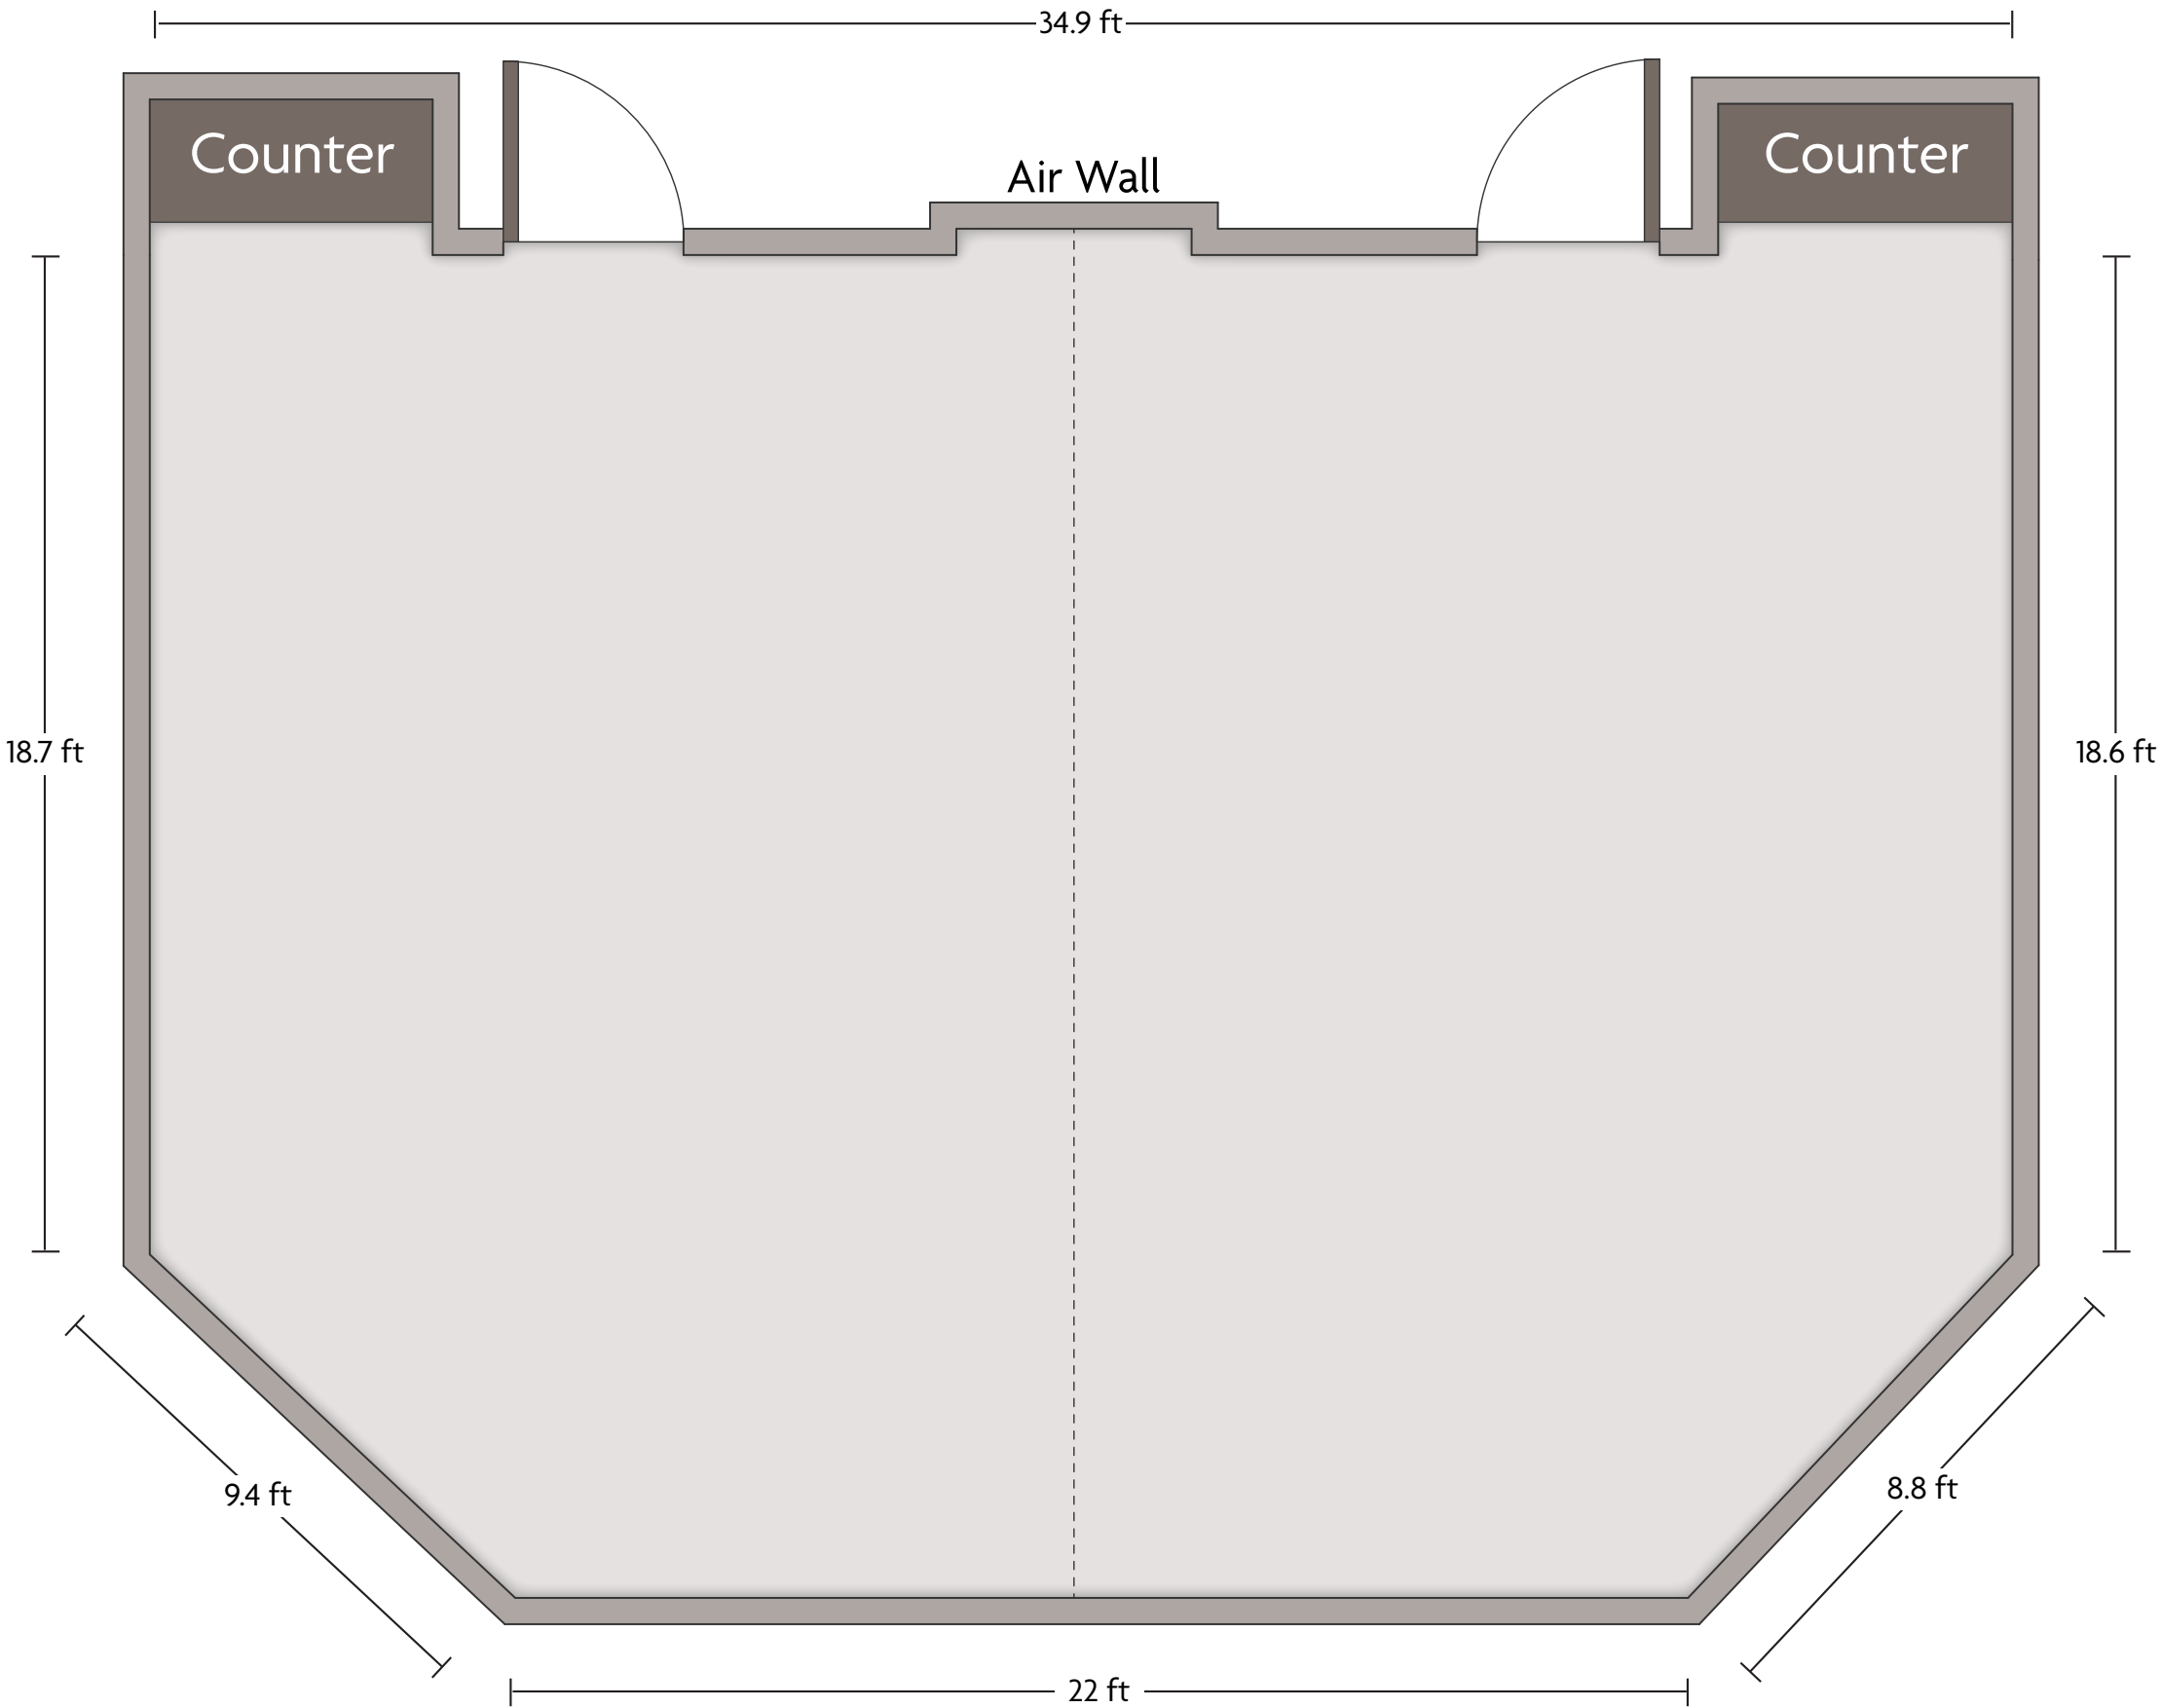

Crowne Plaza® Atlanta Perimeter at Ravinia - Ashford

LENGTH: 27.6 Ft WIDTH: 27.5 Ft HEIGHT: 13.4 Ft TOTAL SQUARE FEET: 765 Sq Ft MAXIMUM CAPACITY: 85 POWER OUTLETS: 6

4355 Ashford Dunwoody Rd. | Atlanta, GA 30346 | 770.395.7700

*Multiple layout options available for this space.

Crowne Plaza® Atlanta Perimeter at Ravinia - Azalea

LENGTH: 34.9 Ft WIDTH: 25.2 Ft HEIGHT: 14.1 Ft TOTAL SQUARE FEET: 844.8 Sq Ft MAXIMUM CAPACITY: 74 POWER OUTLETS: 5

4355 Ashford Dunwoody Rd. | Atlanta, GA 30346 | 770.395.7700

*Multiple layout options available for this space.

Crowne Plaza® Atlanta Perimeter at Ravinia - Camellia

LENGTH: 41.4 Ft WIDTH: 27.9 Ft HEIGHT: 14 Ft TOTAL SQUARE FEET: 1,180.1 Sq Ft MAXIMUM CAPACITY: 120 POWER OUTLETS: 8

4355 Ashford Dunwoody Rd. | Atlanta, GA 30346 | 770.395.7700

Crowne Plaza® Atlanta Perimeter at Ravinia - Dekalb

LENGTH: 37.2 Ft WIDTH: 21.7 Ft HEIGHT: 8.7 Ft TOTAL SQUARE FEET: 823.4 Sq Ft MAXIMUM CAPACITY: 24 POWER OUTLETS: 3