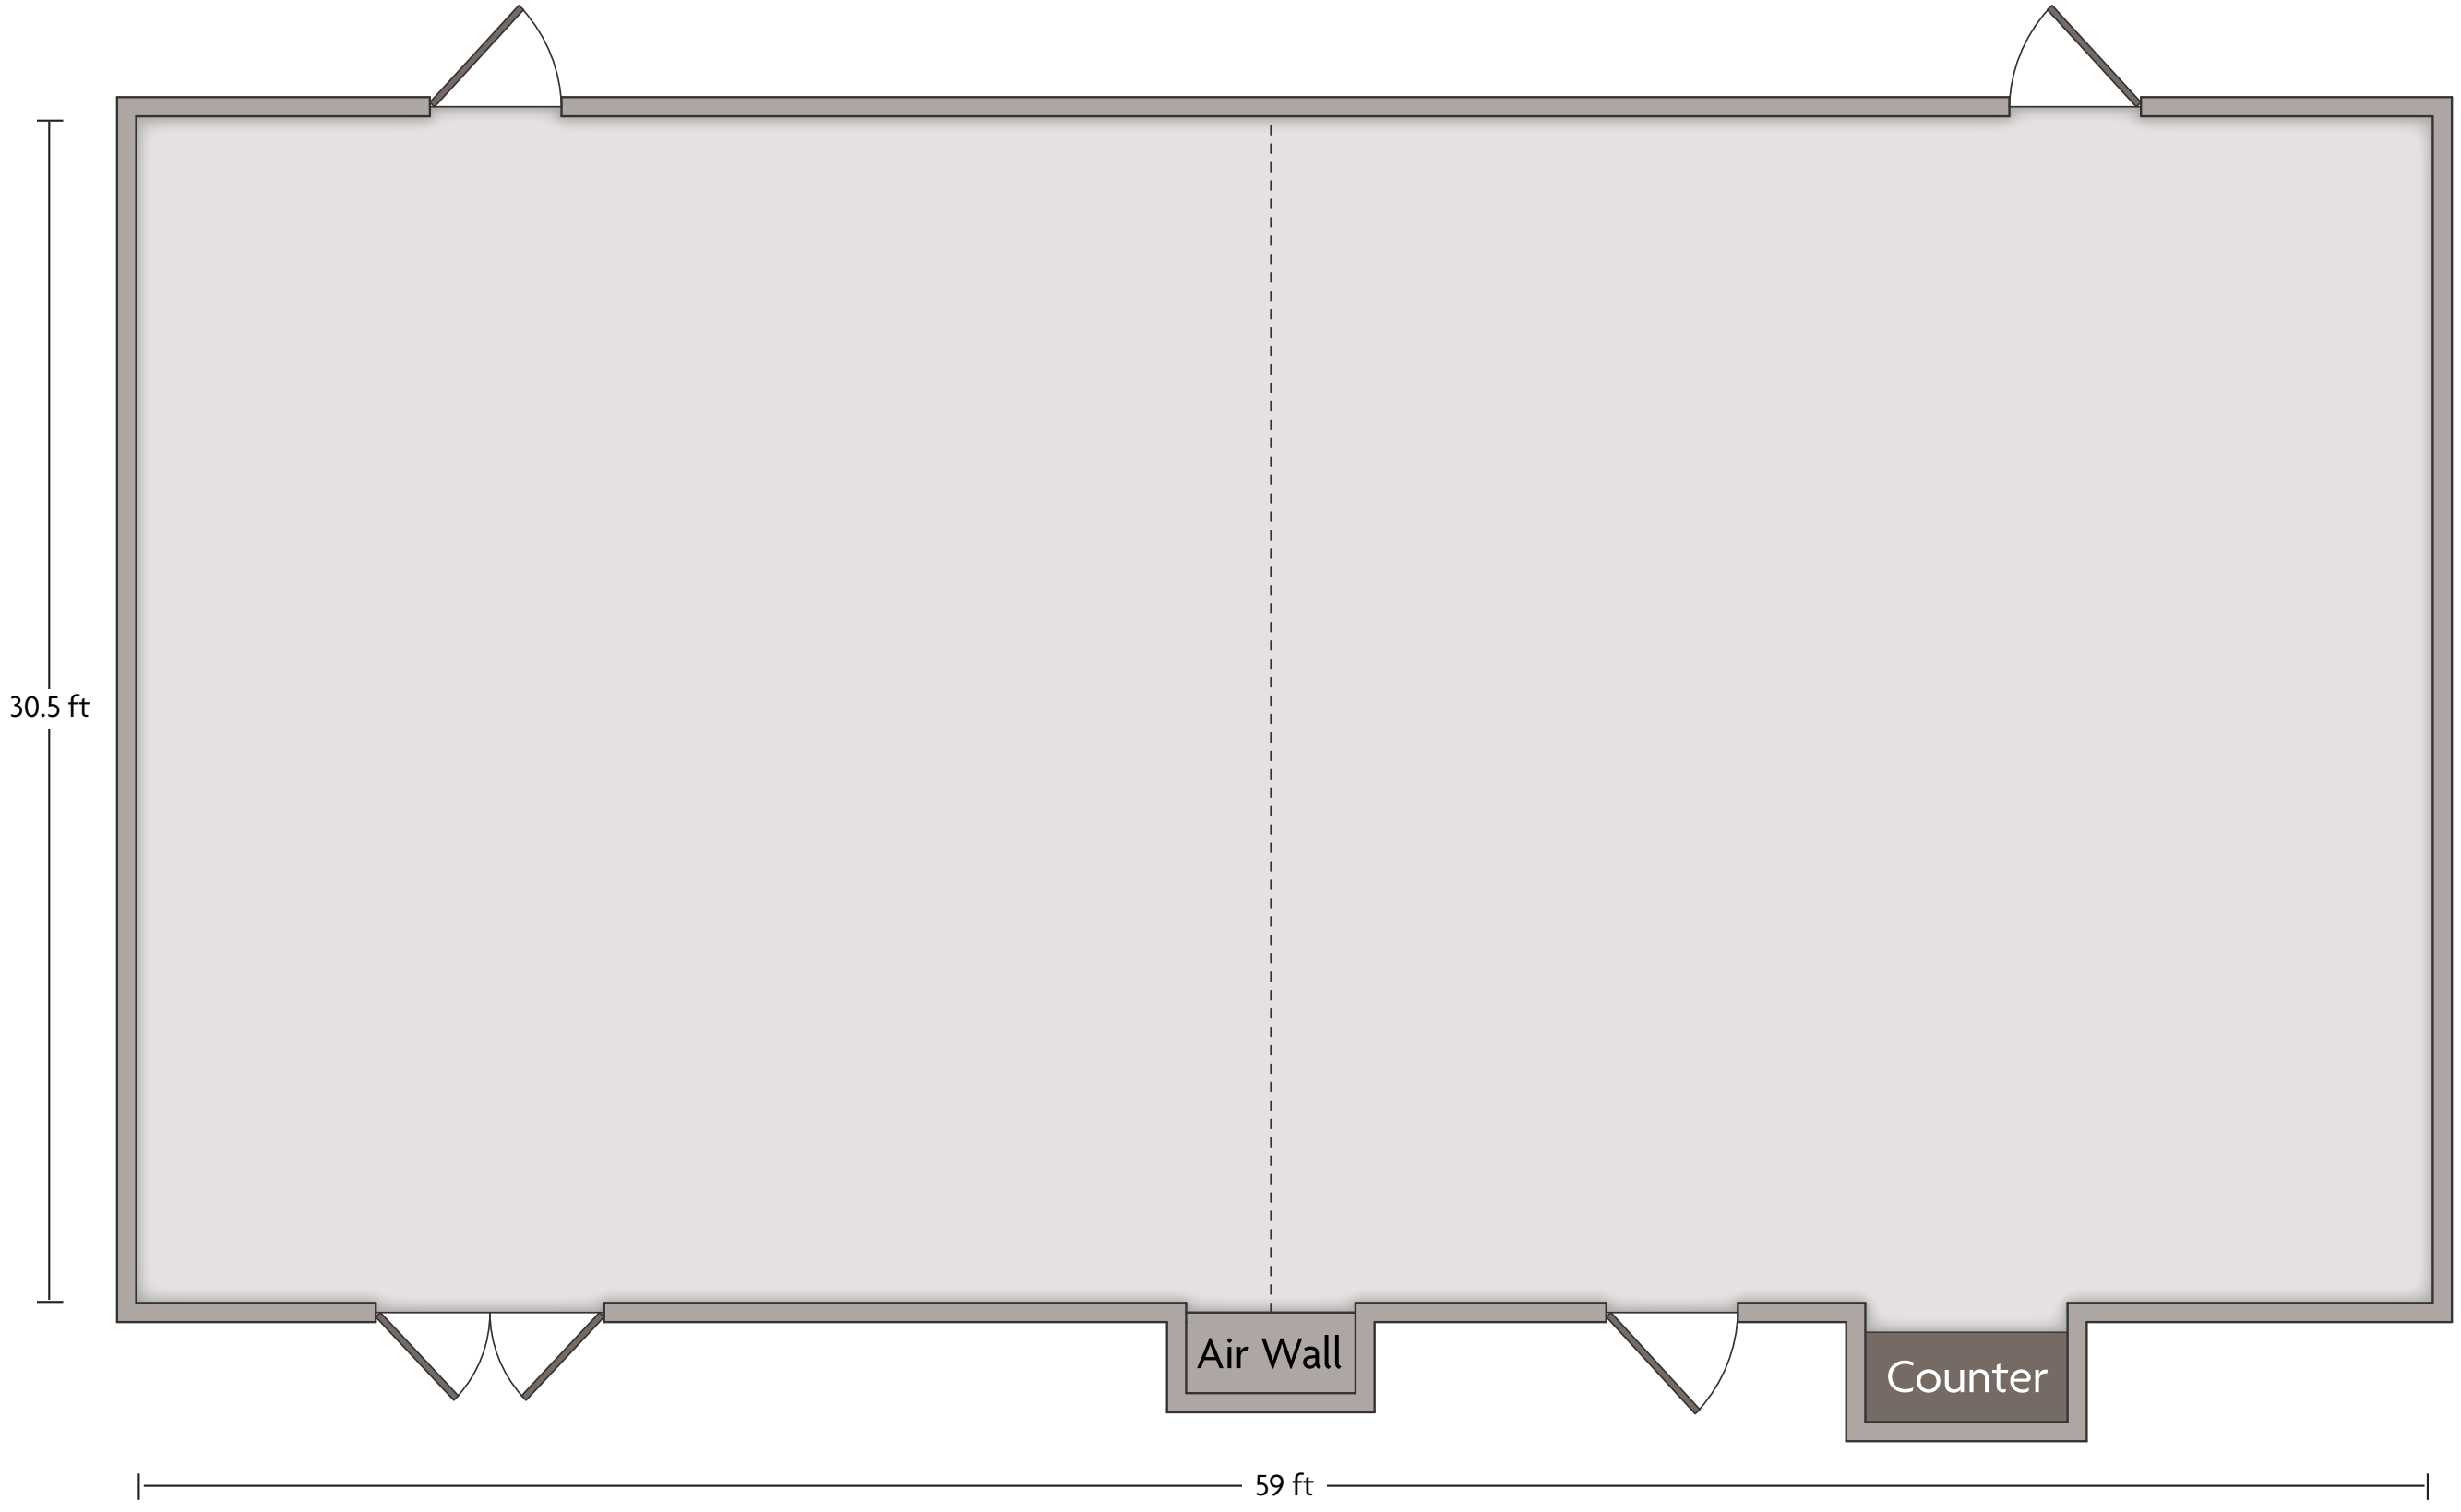

4355 Ashford Dunwoody Rd. | Atlanta, GA 30346 | 770.395.7700

*Multiple layout options available for this space.

Crowne Plaza® Atlanta Perimeter at Ravinia - Gardenia

LENGTH: 34.1 Ft WIDTH: 24.5 Ft HEIGHT: 13.9 Ft TOTAL SQUARE FEET: 801.9 Sq Ft MAXIMUM CAPACITY: 70 POWER OUTLETS: 4

4355 Ashford Dunwoody Rd. | Atlanta, GA 30346 | 770.395.7700

*Multiple layout options available for this space.

Crowne Plaza® Atlanta Perimeter at Ravinia - Maplewood

LENGTH: 58.3 Ft WIDTH: 30.5 Ft HEIGHT: 12.4 Ft TOTAL SQUARE FEET: 1,778.8 Sq Ft MAXIMUM CAPACITY: 220 POWER OUTLETS: 7

4355 Ashford Dunwoody Rd. | Atlanta, GA 30346 | 770.395.7700

*Multiple layout options available for this space.

Crowne Plaza® Atlanta Perimeter at Ravinia - Oakwood

LENGTH: 59 Ft WIDTH: 30.5 Ft HEIGHT: 12.9 Ft TOTAL SQUARE FEET: 1,799.7 Sq Ft MAXIMUM CAPACITY: 220 POWER OUTLETS: 7

4355 Ashford Dunwoody Rd. | Atlanta, GA 30346 | 770.395.7700

*Multiple layout options available for this space.

Crowne Plaza® Atlanta Perimeter at Ravinia - Ravinia

LENGTH: 140 Ft WIDTH: 84.5 Ft HEIGHT: 21.5 Ft TOTAL SQUARE FEET: 12,152.1 Sq Ft MAXIMUM CAPACITY: 1500 POWER OUTLETS: 16