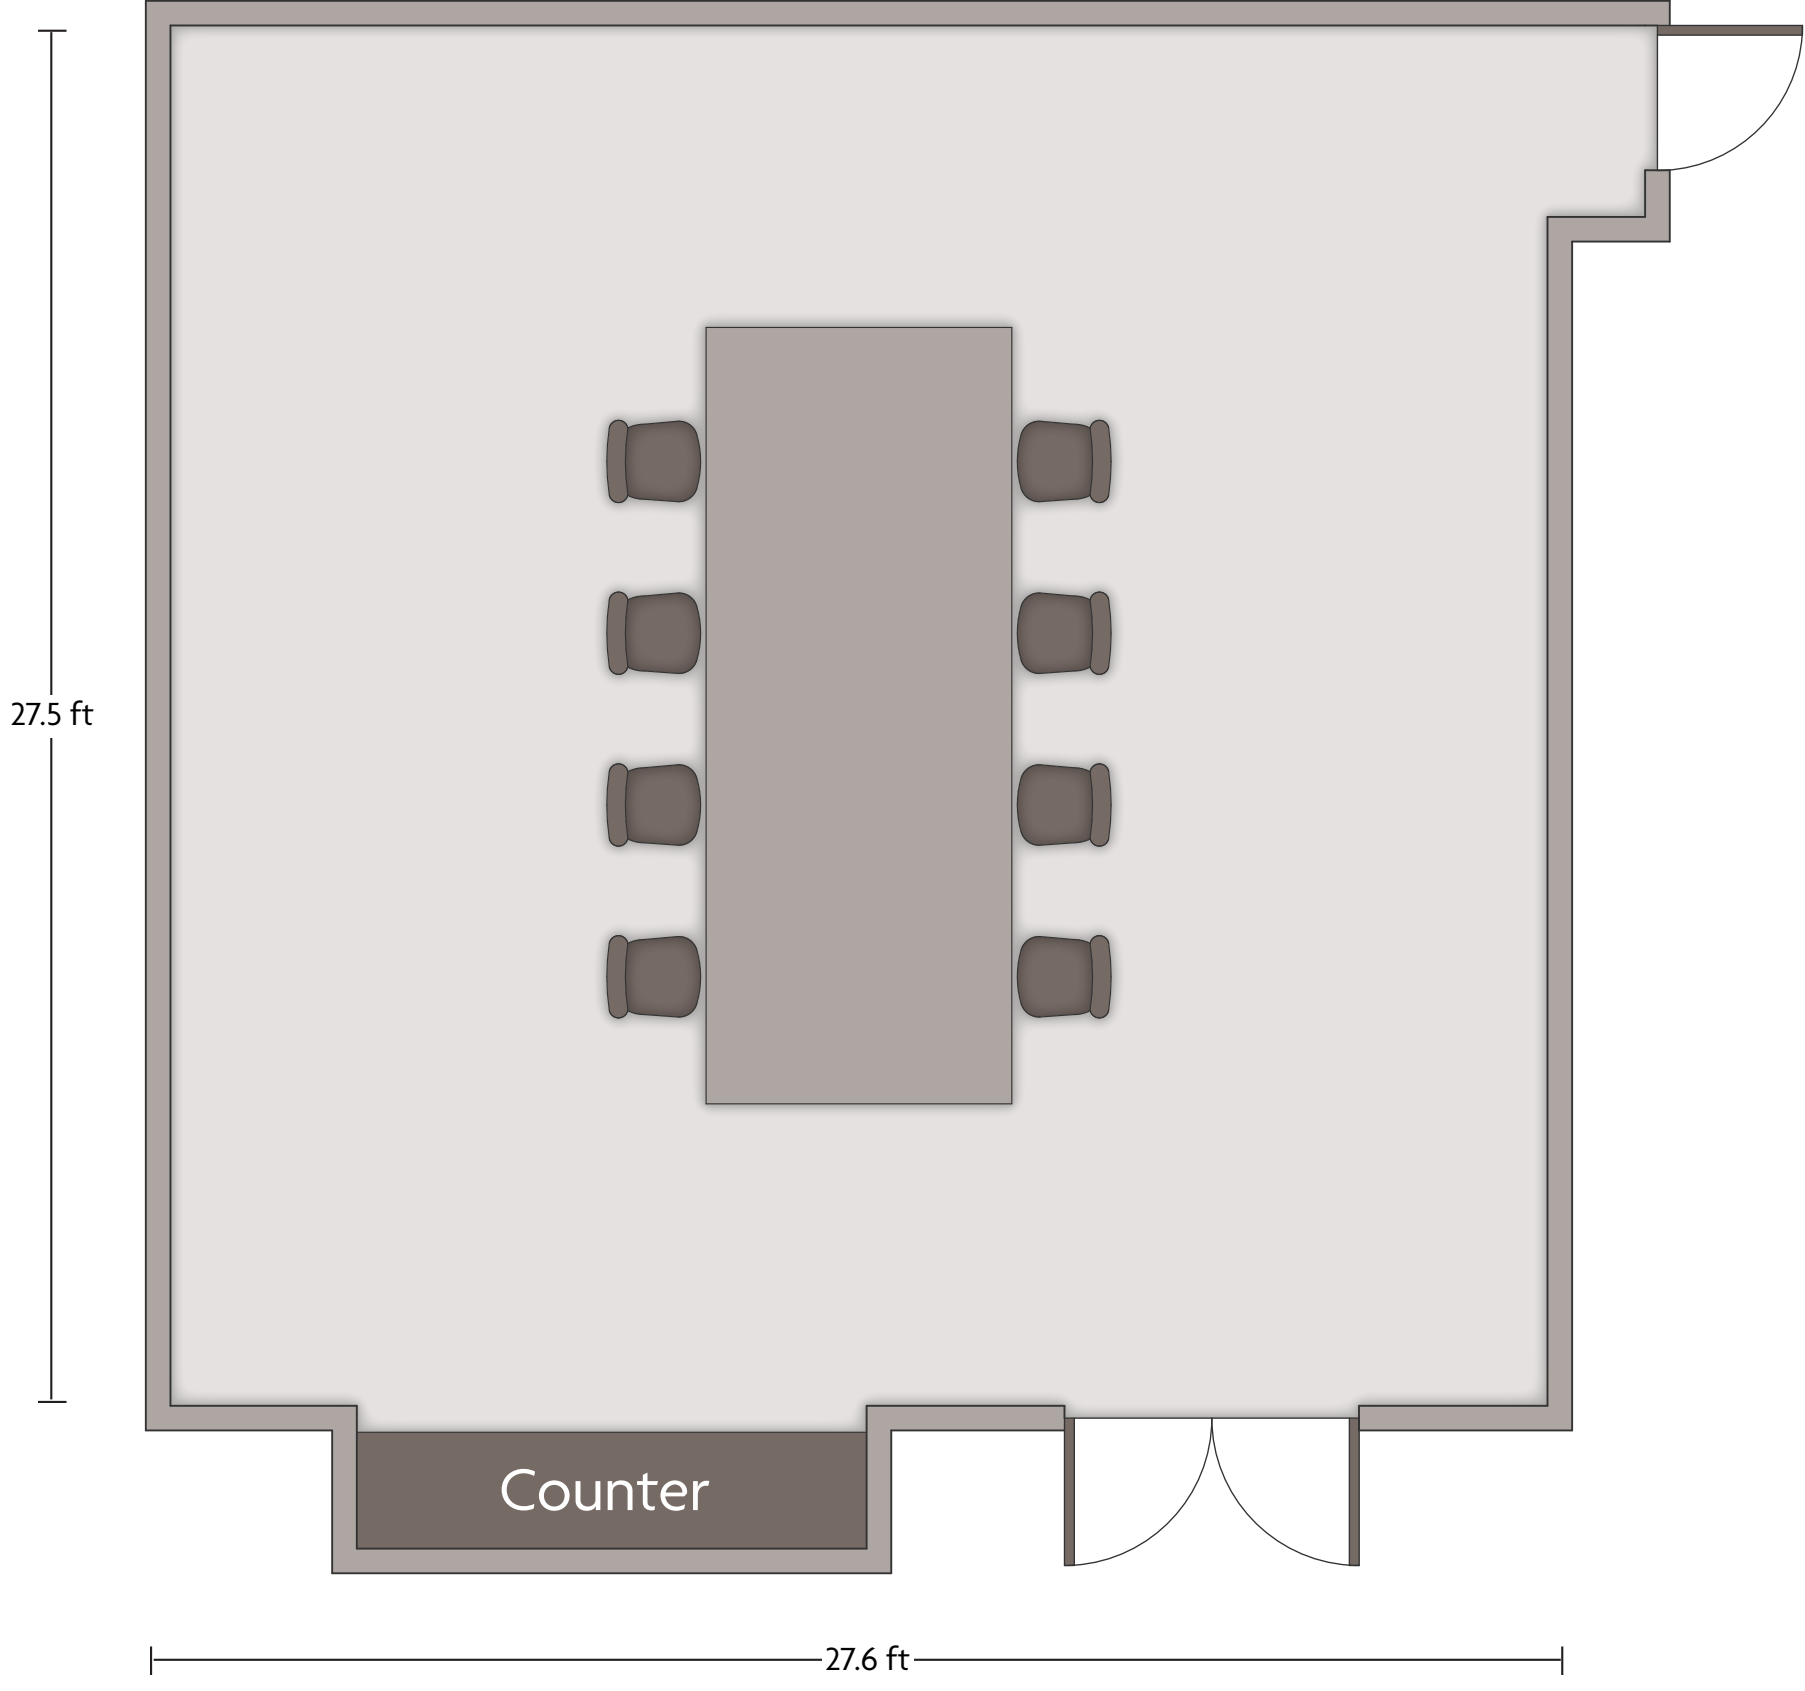

Crowne Plaza® Atlanta Perimeter at Ravinia - Ashford

LENGTH: 27.6 Ft WIDTH: 27.5 Ft HEIGHT: 13.4 Ft TOTAL SQUARE FEET: 765 Sq Ft MAXIMUM CAPACITY: 85 POWER OUTLETS: 6

4355 Ashford Dunwoody Rd. | Atlanta, GA 30346 | 770.395.7700

*Multiple layout options available for this space.

Crowne Plaza® Atlanta Perimeter at Ravinia - Azalea

LENGTH: 34.9 Ft WIDTH: 25.2 Ft HEIGHT: 14.1 Ft TOTAL SQUARE FEET: 844.8 Sq Ft MAXIMUM CAPACITY: 74 POWER OUTLETS: 5

4355 Ashford Dunwoody Rd. | Atlanta, GA 30346 | 770.395.7700

*Multiple layout options available for this space.

Crowne Plaza® Atlanta Perimeter at Ravinia - Camellia

LENGTH: 41.4 Ft WIDTH: 27.9 Ft HEIGHT: 14 Ft TOTAL SQUARE FEET: 1,180.1 Sq Ft MAXIMUM CAPACITY: 120 POWER OUTLETS: 8

4355 Ashford Dunwoody Rd. | Atlanta, GA 30346 | 770.395.7700

Crowne Plaza® Atlanta Perimeter at Ravinia - Dekalb

LENGTH: 37.2 Ft WIDTH: 21.7 Ft HEIGHT: 8.7 Ft TOTAL SQUARE FEET: 823.4 Sq Ft MAXIMUM CAPACITY: 24 POWER OUTLETS: 3