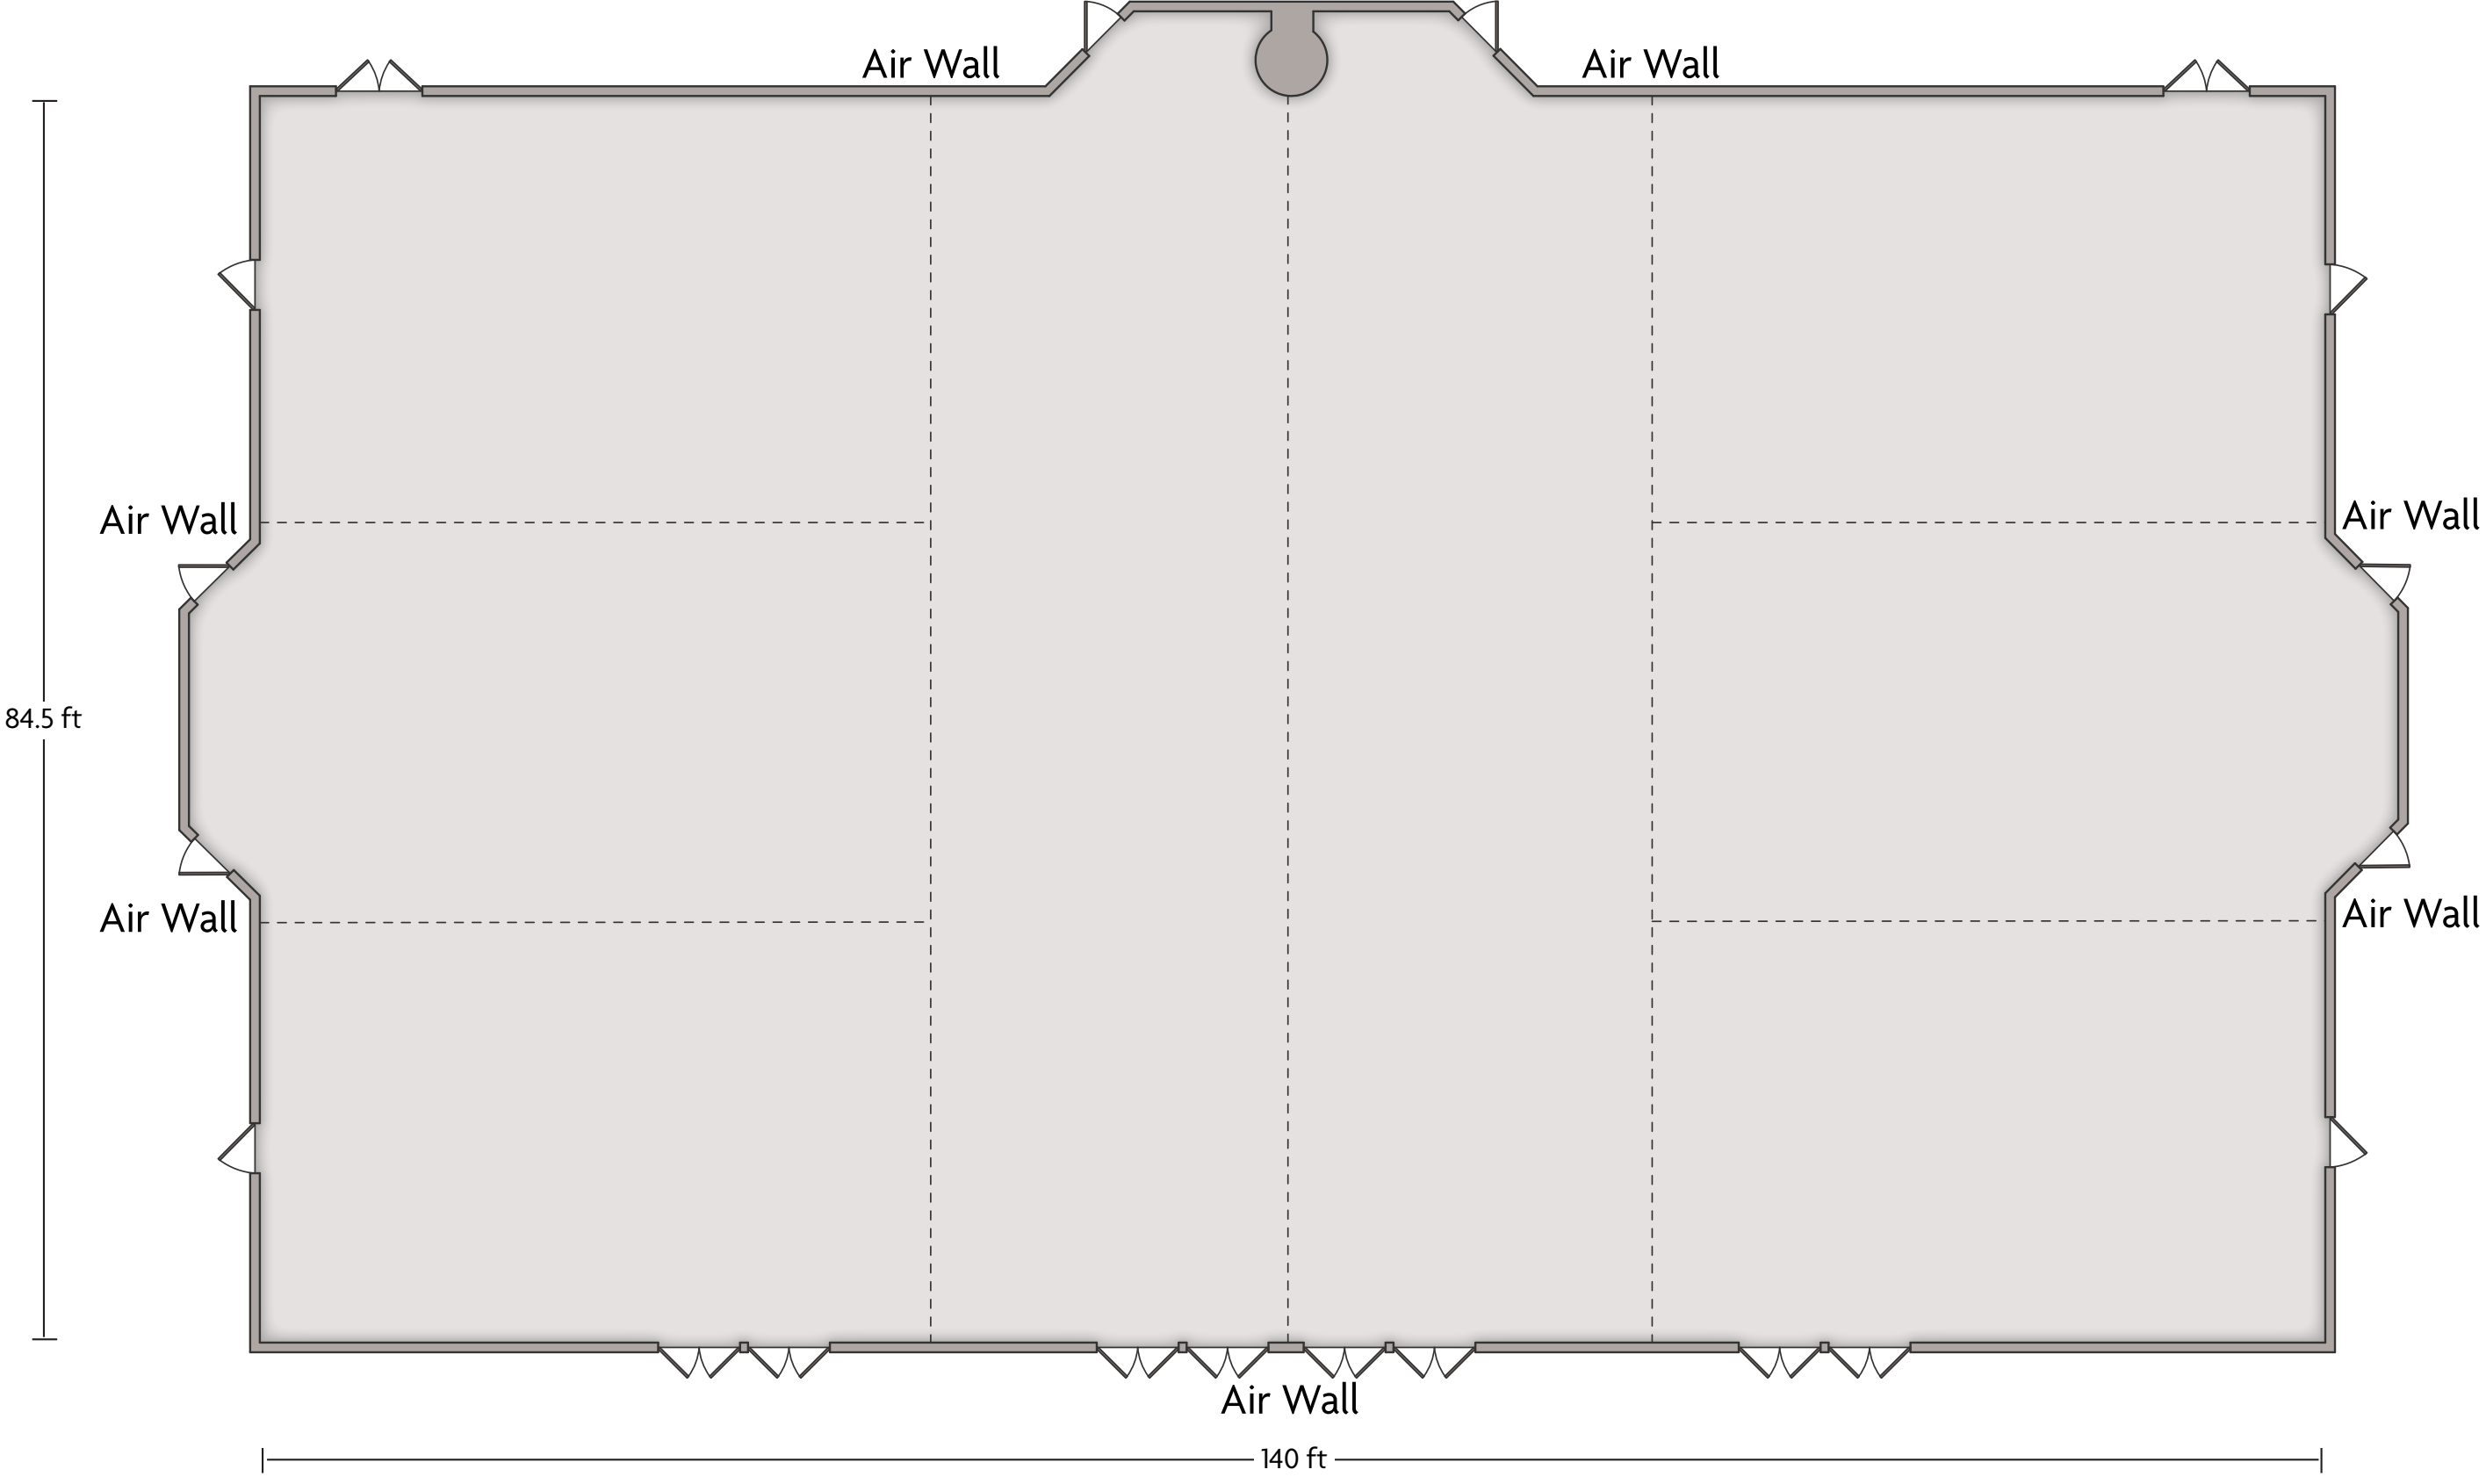

4355 Ashford Dunwoody Rd. | Atlanta, GA 30346 | 770.395.7700

*Multiple layout options available for this space.

Crowne Plaza® Atlanta Perimeter at Ravinia - Maplewood

LENGTH: 58.3 Ft WIDTH: 30.5 Ft HEIGHT: 12.4 Ft TOTAL SQUARE FEET: 1,778.8 Sq Ft MAXIMUM CAPACITY: 220 POWER OUTLETS: 7

4355 Ashford Dunwoody Rd. | Atlanta, GA 30346 | 770.395.7700

*Multiple layout options available for this space.

Crowne Plaza® Atlanta Perimeter at Ravinia - Oakwood

LENGTH: 59 Ft WIDTH: 30.5 Ft HEIGHT: 12.9 Ft TOTAL SQUARE FEET: 1,799.7 Sq Ft MAXIMUM CAPACITY: 220 POWER OUTLETS: 7

4355 Ashford Dunwoody Rd. | Atlanta, GA 30346 | 770.395.7700

*Multiple layout options available for this space.

Crowne Plaza® Atlanta Perimeter at Ravinia - Ravinia

LENGTH: 140 Ft WIDTH: 84.5 Ft HEIGHT: 21.5 Ft TOTAL SQUARE FEET: 12,152.1 Sq Ft MAXIMUM CAPACITY: 1500 POWER OUTLETS: 16