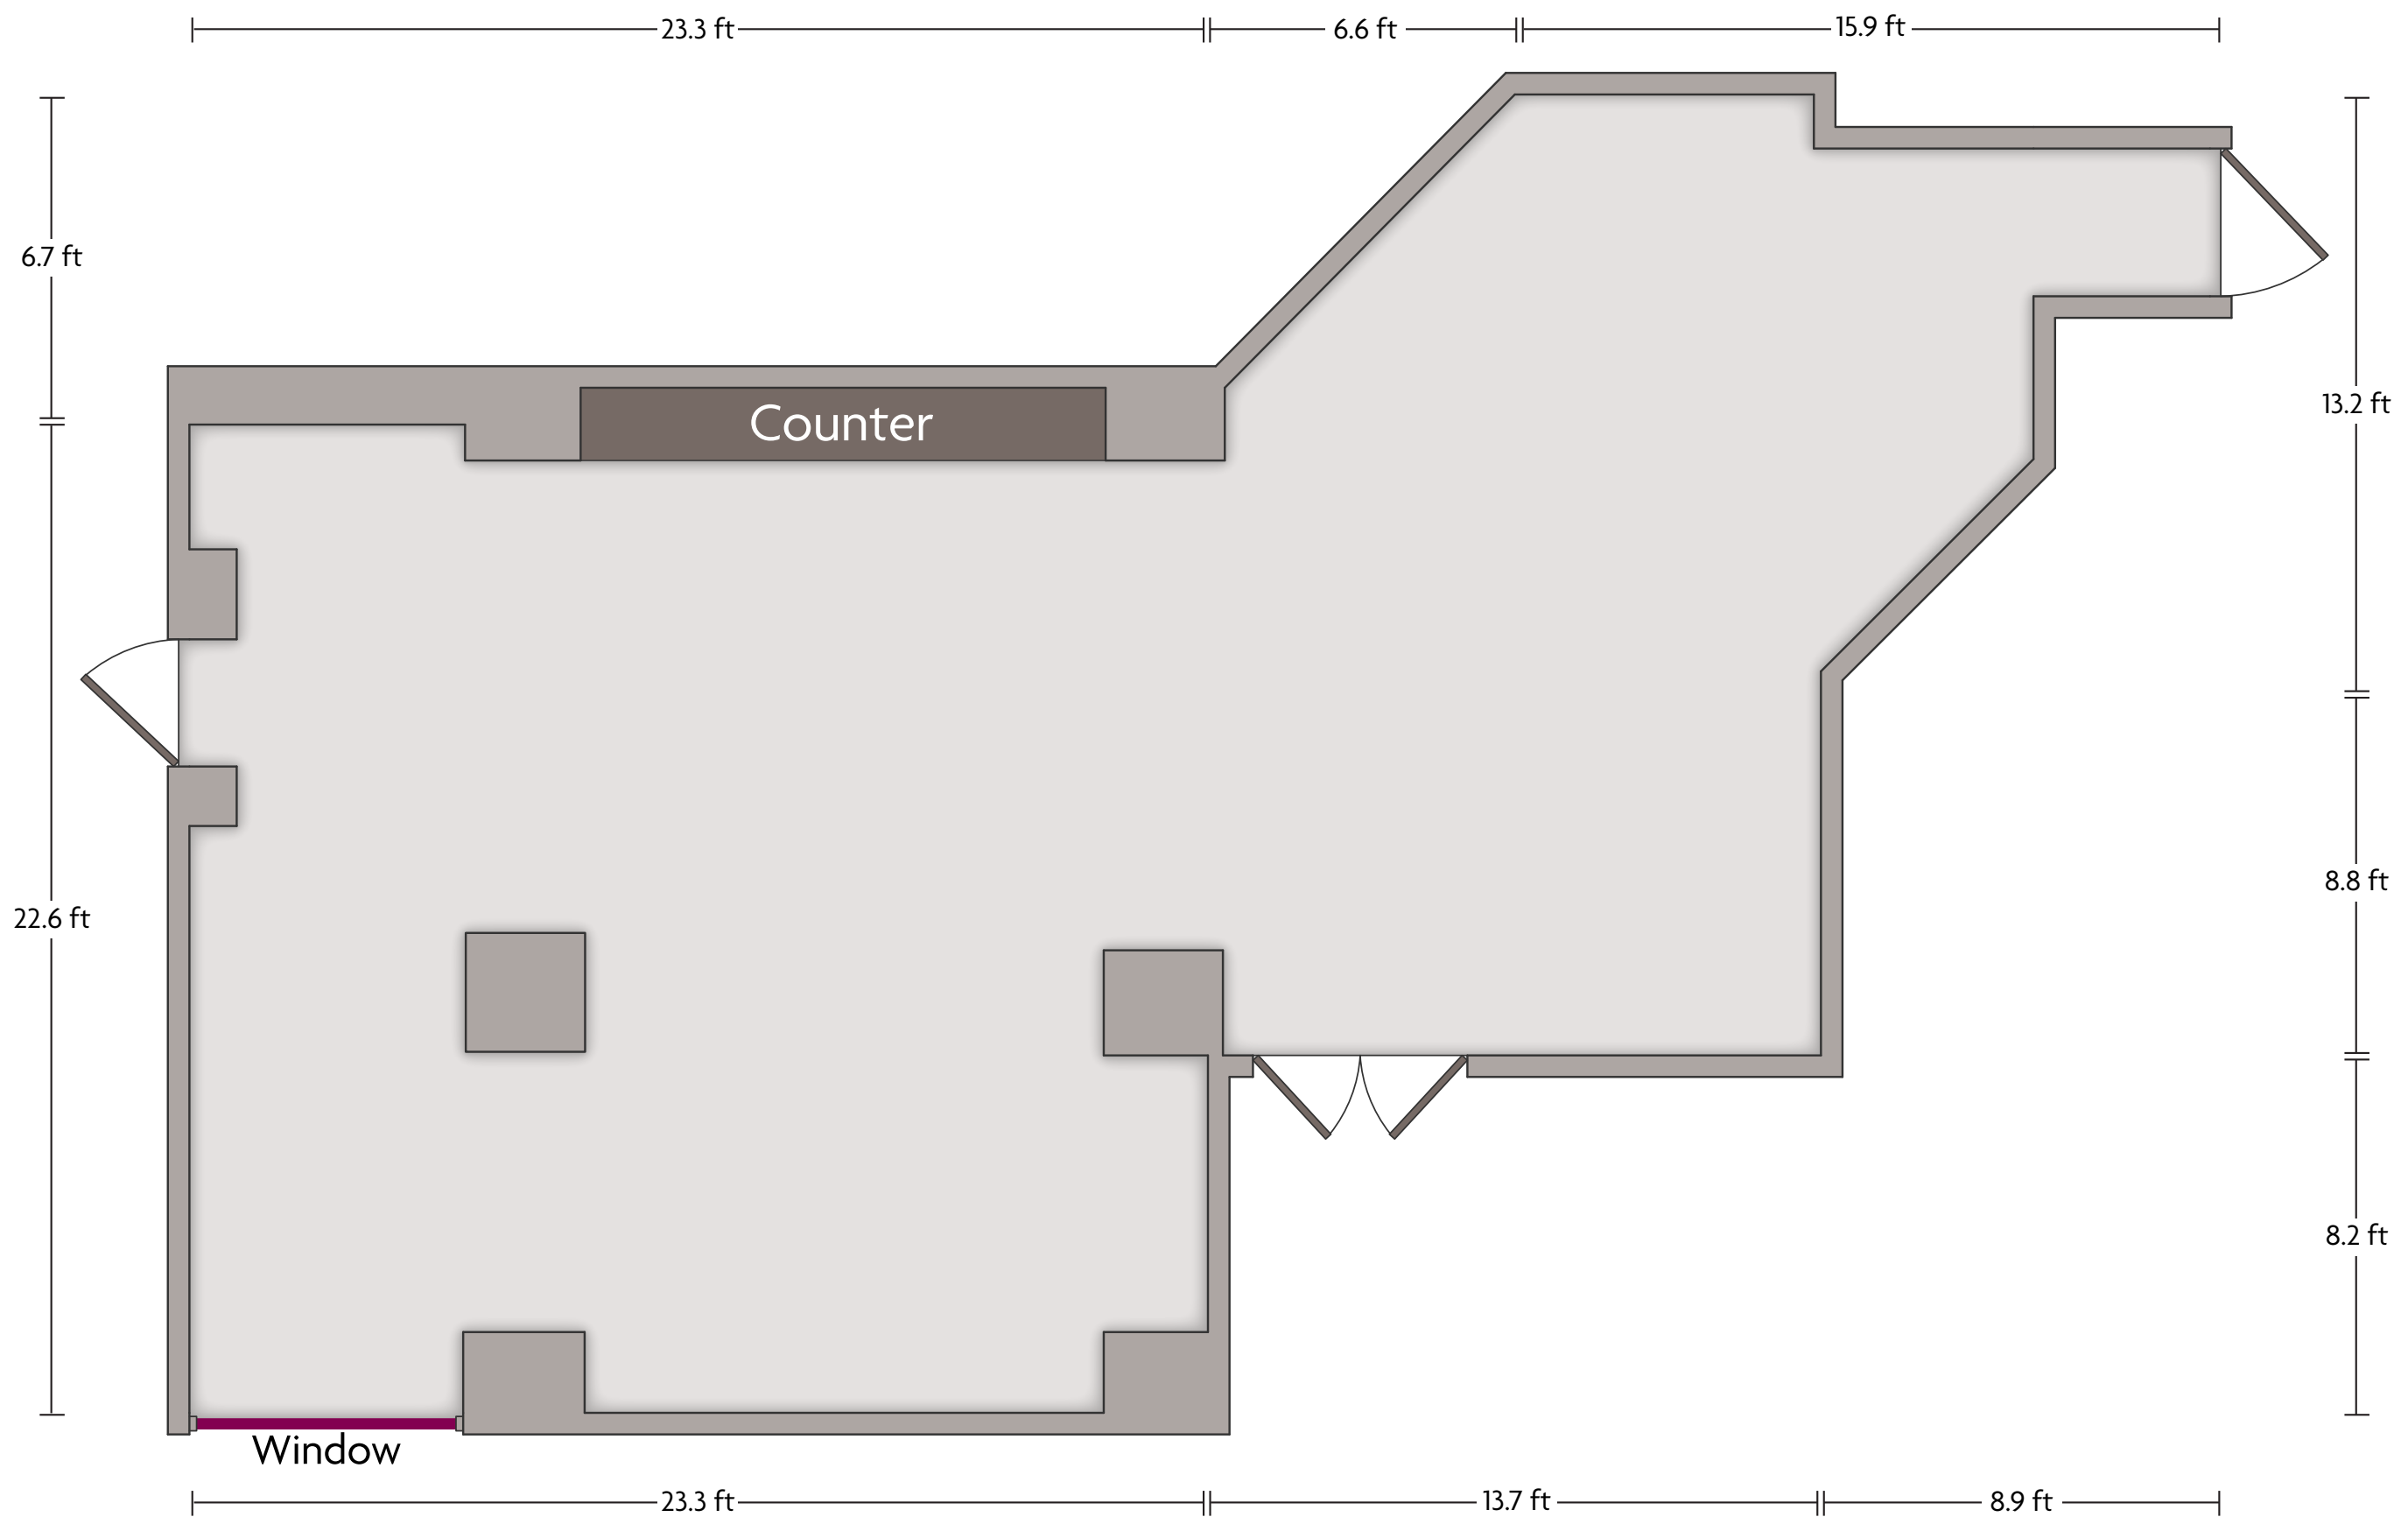

*Multiple layout options available for this space.

Crowne Plaza® Atlanta Perimeter at Ravinia - Azalea

LENGTH: 34.9 Ft WIDTH: 25.2 Ft HEIGHT: 14.1 Ft TOTAL SQUARE FEET: 844.8 Sq Ft MAXIMUM CAPACITY: 74 POWER OUTLETS: 5

4355 Ashford Dunwoody Rd. | Atlanta, GA 30346 | 770.395.7700

*Multiple layout options available for this space.

Crowne Plaza® Atlanta Perimeter at Ravinia - Conference Center

LENGTH: 55.9 Ft WIDTH: 36.6 Ft HEIGHT: 8.8 Ft TOTAL SQUARE FEET: 1,846.8 Sq Ft MAXIMUM CAPACITY: 70 POWER OUTLETS: 9

4355 Ashford Dunwoody Rd. | Atlanta, GA 30346 | 770.395.7700

Crowne Plaza® Atlanta Perimeter at Ravinia - Dekalb

LENGTH: 37.2 Ft WIDTH: 21.7 Ft HEIGHT: 8.7 Ft TOTAL SQUARE FEET: 823.4 Sq Ft MAXIMUM CAPACITY: 24 POWER OUTLETS: 3

4355 Ashford Dunwoody Rd. | Atlanta, GA 30346 | 770.395.7700

*Multiple layout options available for this space.

Crowne Plaza® Atlanta Perimeter at Ravinia - Dogwood

LENGTH: 28.1 Ft WIDTH: 19.7 Ft HEIGHT: 10.4 Ft TOTAL SQUARE FEET: 393.4 Sq Ft MAXIMUM CAPACITY: 14 POWER OUTLETS: 4