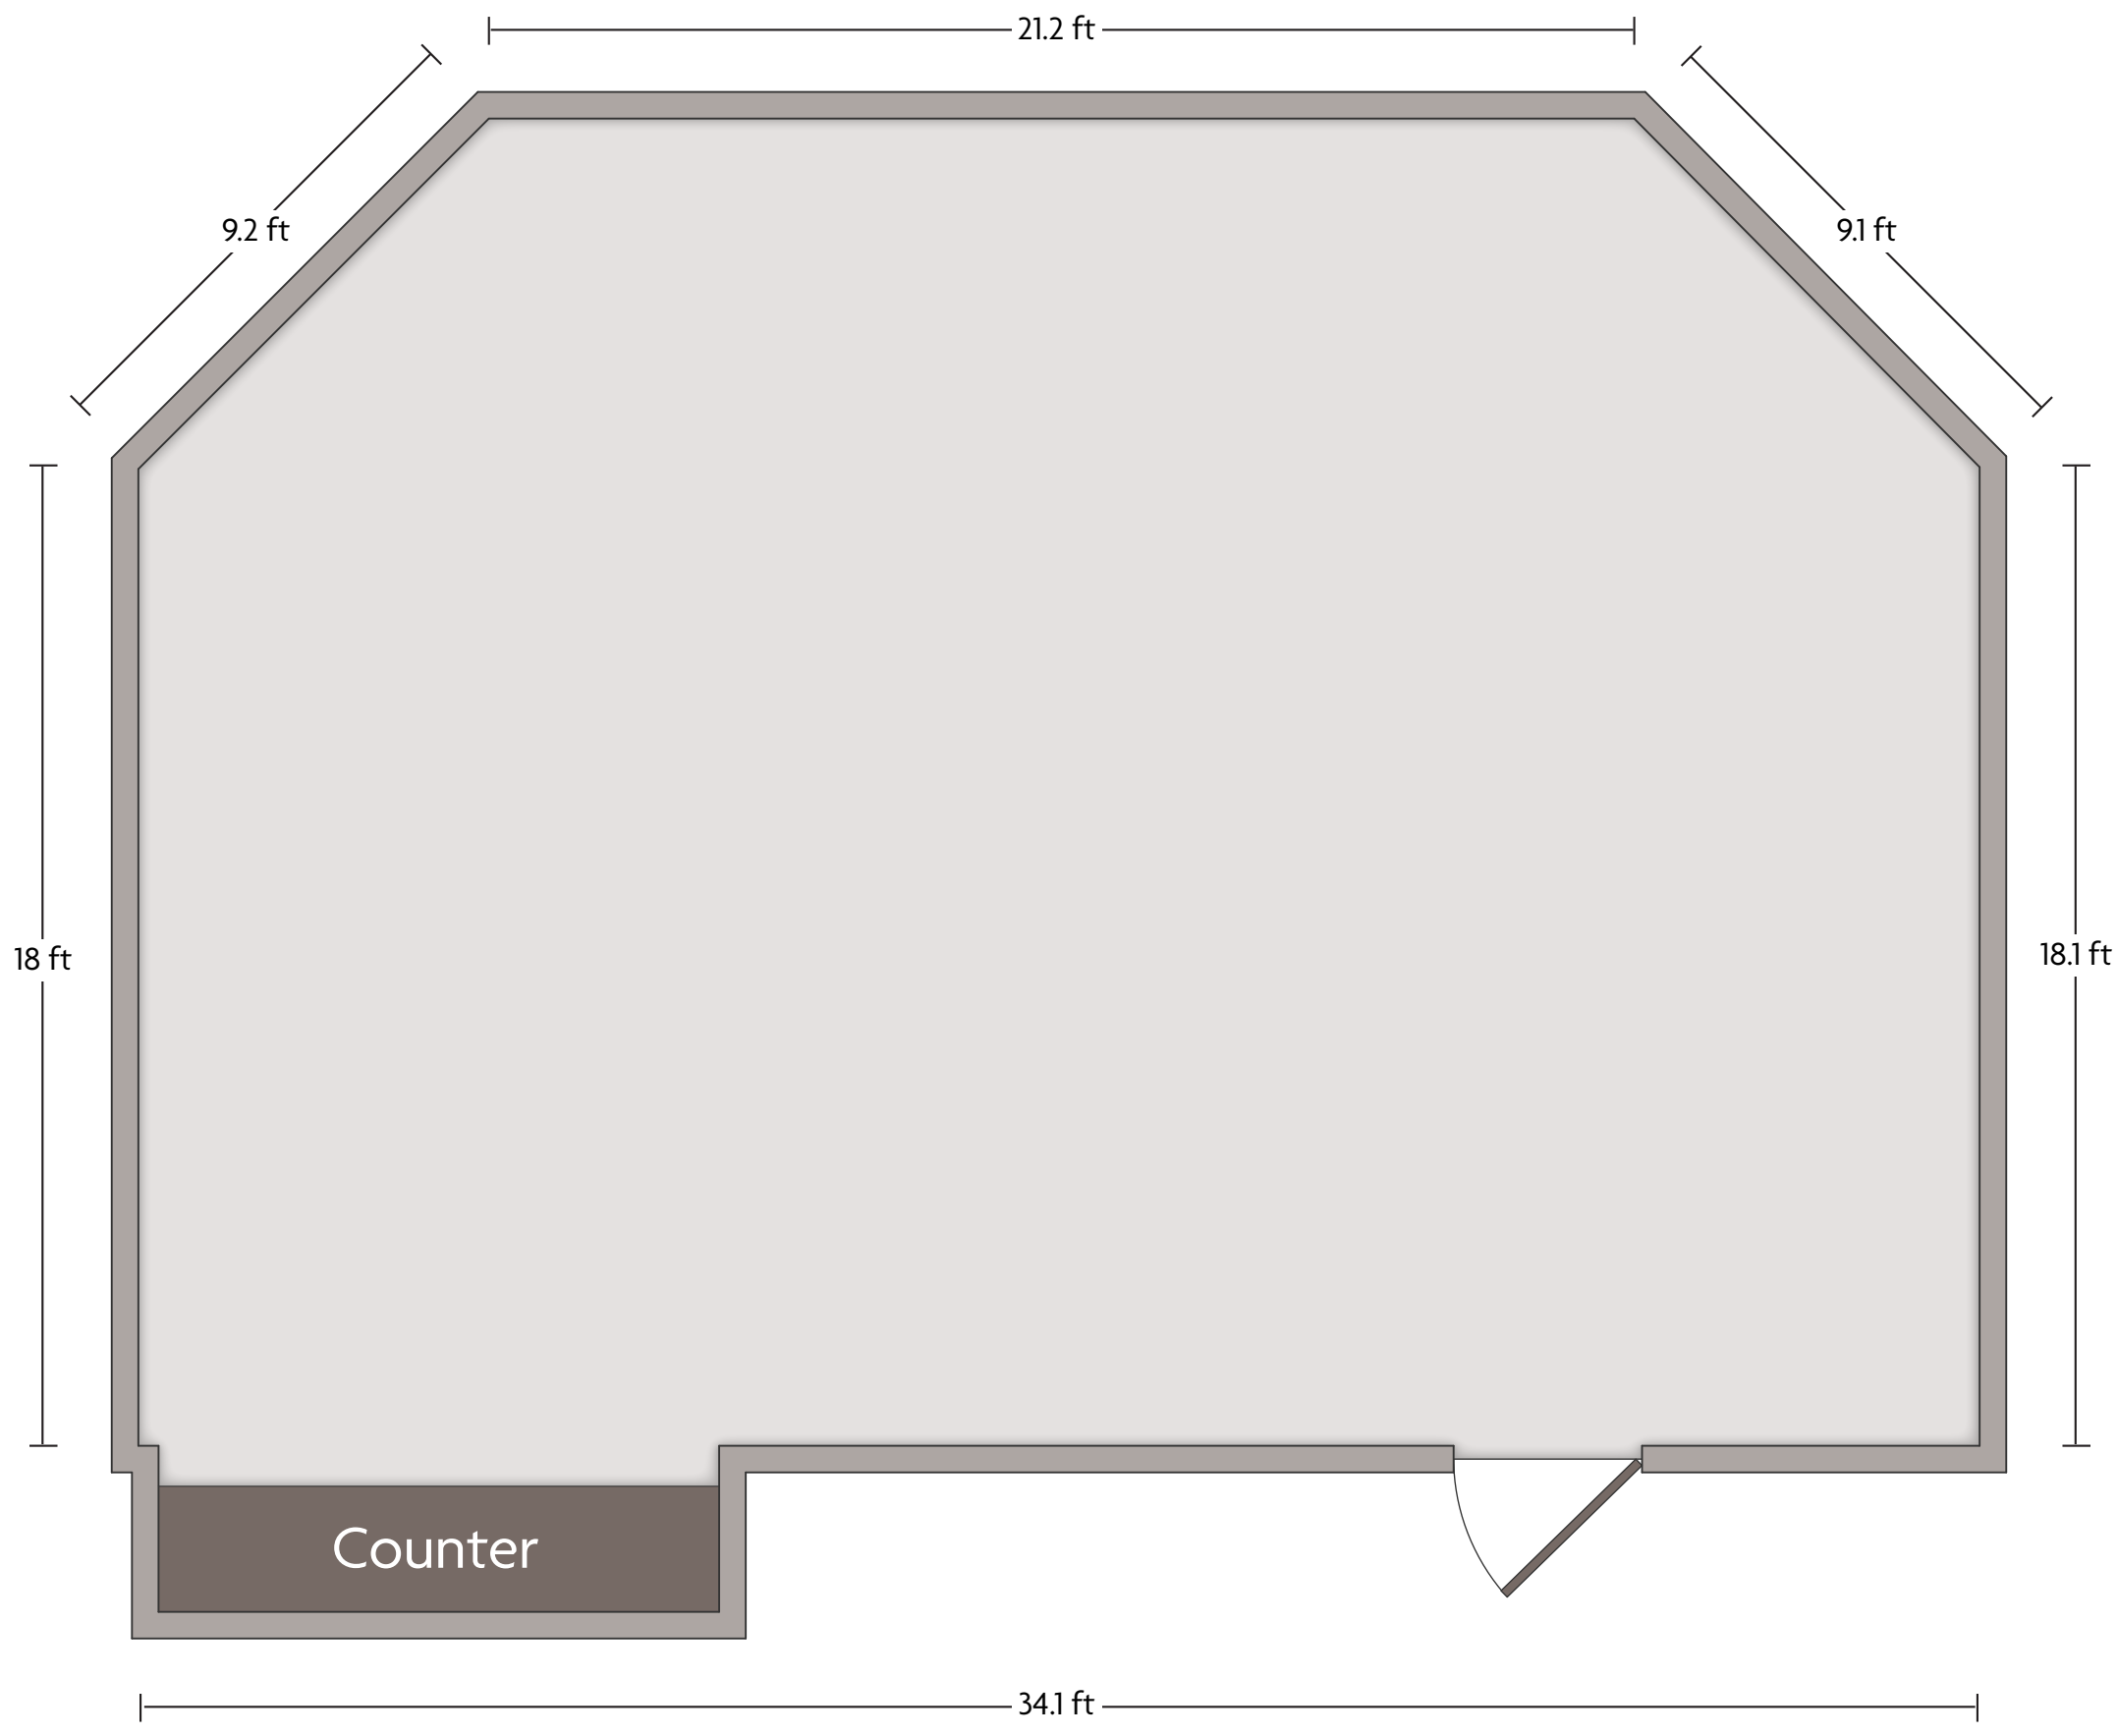

4355 Ashford Dunwoody Rd. | Atlanta, GA 30346 | 770.395.7700

*Multiple layout options available for this space.

Crowne Plaza® Atlanta Perimeter at Ravinia - Dogwood

LENGTH: 28.1 Ft WIDTH: 19.7 Ft HEIGHT: 10.4 Ft TOTAL SQUARE FEET: 393.4 Sq Ft MAXIMUM CAPACITY: 14 POWER OUTLETS: 4

4355 Ashford Dunwoody Rd. | Atlanta, GA 30346 | 770.395.7700

Crowne Plaza® Atlanta Perimeter at Ravinia - Dunwoody

LENGTH: 86.8 Ft WIDTH: 62.4 Ft HEIGHT: 13.6 Ft TOTAL SQUARE FEET: 4,617.7 Sq Ft MAXIMUM CAPACITY: 471 POWER OUTLETS: 10

4355 Ashford Dunwoody Rd. | Atlanta, GA 30346 | 770.395.7700

*Multiple layout options available for this space.

Crowne Plaza® Atlanta Perimeter at Ravinia - Gardenia

LENGTH: 34.1 Ft WIDTH: 24.5 Ft HEIGHT: 13.9 Ft TOTAL SQUARE FEET: 801.9 Sq Ft MAXIMUM CAPACITY: 70 POWER OUTLETS: 4

4355 Ashford Dunwoody Rd. | Atlanta, GA 30346 | 770.395.7700

*Multiple layout options available for this space.

Crowne Plaza® Atlanta Perimeter at Ravinia - Maplewood

LENGTH: 58.3 Ft WIDTH: 30.5 Ft HEIGHT: 12.4 Ft TOTAL SQUARE FEET: 1,778.8 Sq Ft MAXIMUM CAPACITY: 220 POWER OUTLETS: 7