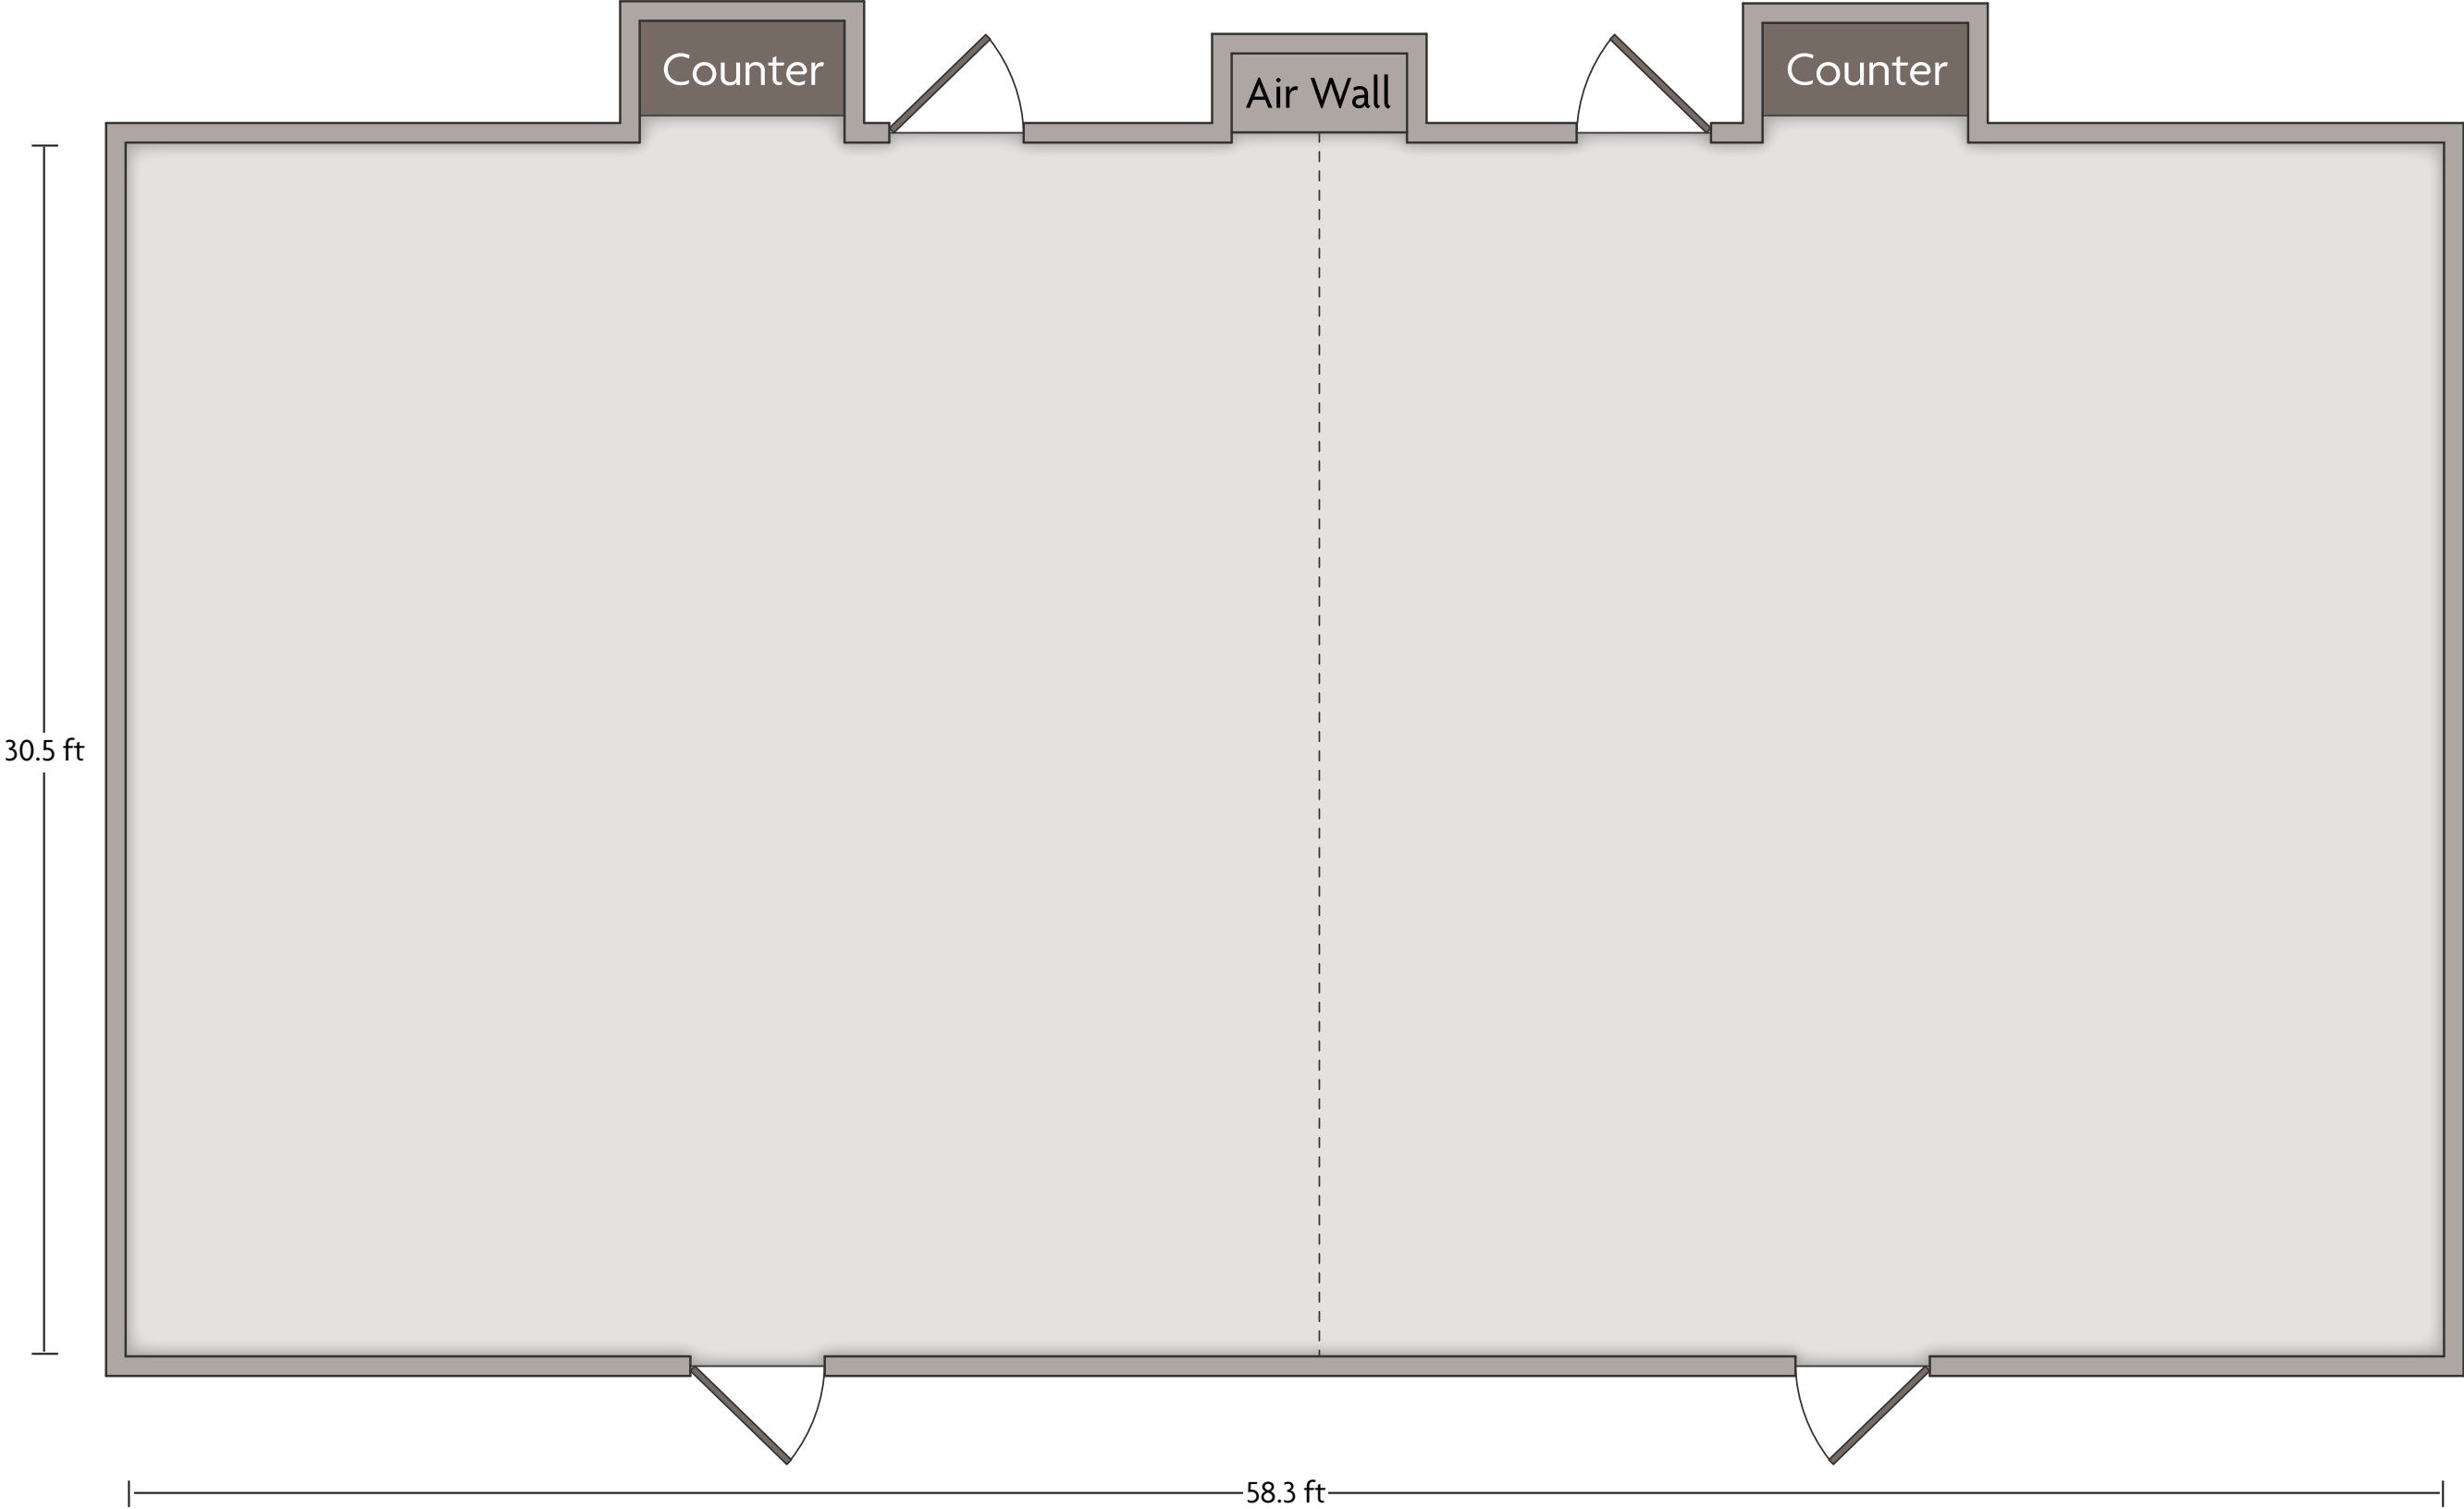

4355 Ashford Dunwoody Rd. | Atlanta, GA 30346 | 770.395.7700

*Multiple layout options available for this space.

Crowne Plaza® Atlanta Perimeter at Ravinia - Gardenia

LENGTH: 34.1 Ft WIDTH: 24.5 Ft HEIGHT: 13.9 Ft TOTAL SQUARE FEET: 801.9 Sq Ft MAXIMUM CAPACITY: 70 POWER OUTLETS: 4

4355 Ashford Dunwoody Rd. | Atlanta, GA 30346 | 770.395.7700

*Multiple layout options available for this space.

Crowne Plaza® Atlanta Perimeter at Ravinia - Maplewood

LENGTH: 58.3 Ft WIDTH: 30.5 Ft HEIGHT: 12.4 Ft TOTAL SQUARE FEET: 1,778.8 Sq Ft MAXIMUM CAPACITY: 220 POWER OUTLETS: 7

4355 Ashford Dunwoody Rd. | Atlanta, GA 30346 | 770.395.7700

*Multiple layout options available for this space.

Crowne Plaza® Atlanta Perimeter at Ravinia - Oakwood

LENGTH: 59 Ft WIDTH: 30.5 Ft HEIGHT: 12.9 Ft TOTAL SQUARE FEET: 1,799.7 Sq Ft MAXIMUM CAPACITY: 220 POWER OUTLETS: 7

4355 Ashford Dunwoody Rd. | Atlanta, GA 30346 | 770.395.7700

*Multiple layout options available for this space.

Crowne Plaza® Atlanta Perimeter at Ravinia - Ravinia

LENGTH: 140 Ft WIDTH: 84.5 Ft HEIGHT: 21.5 Ft TOTAL SQUARE FEET: 12,152.1 Sq Ft MAXIMUM CAPACITY: 1500 POWER OUTLETS: 16