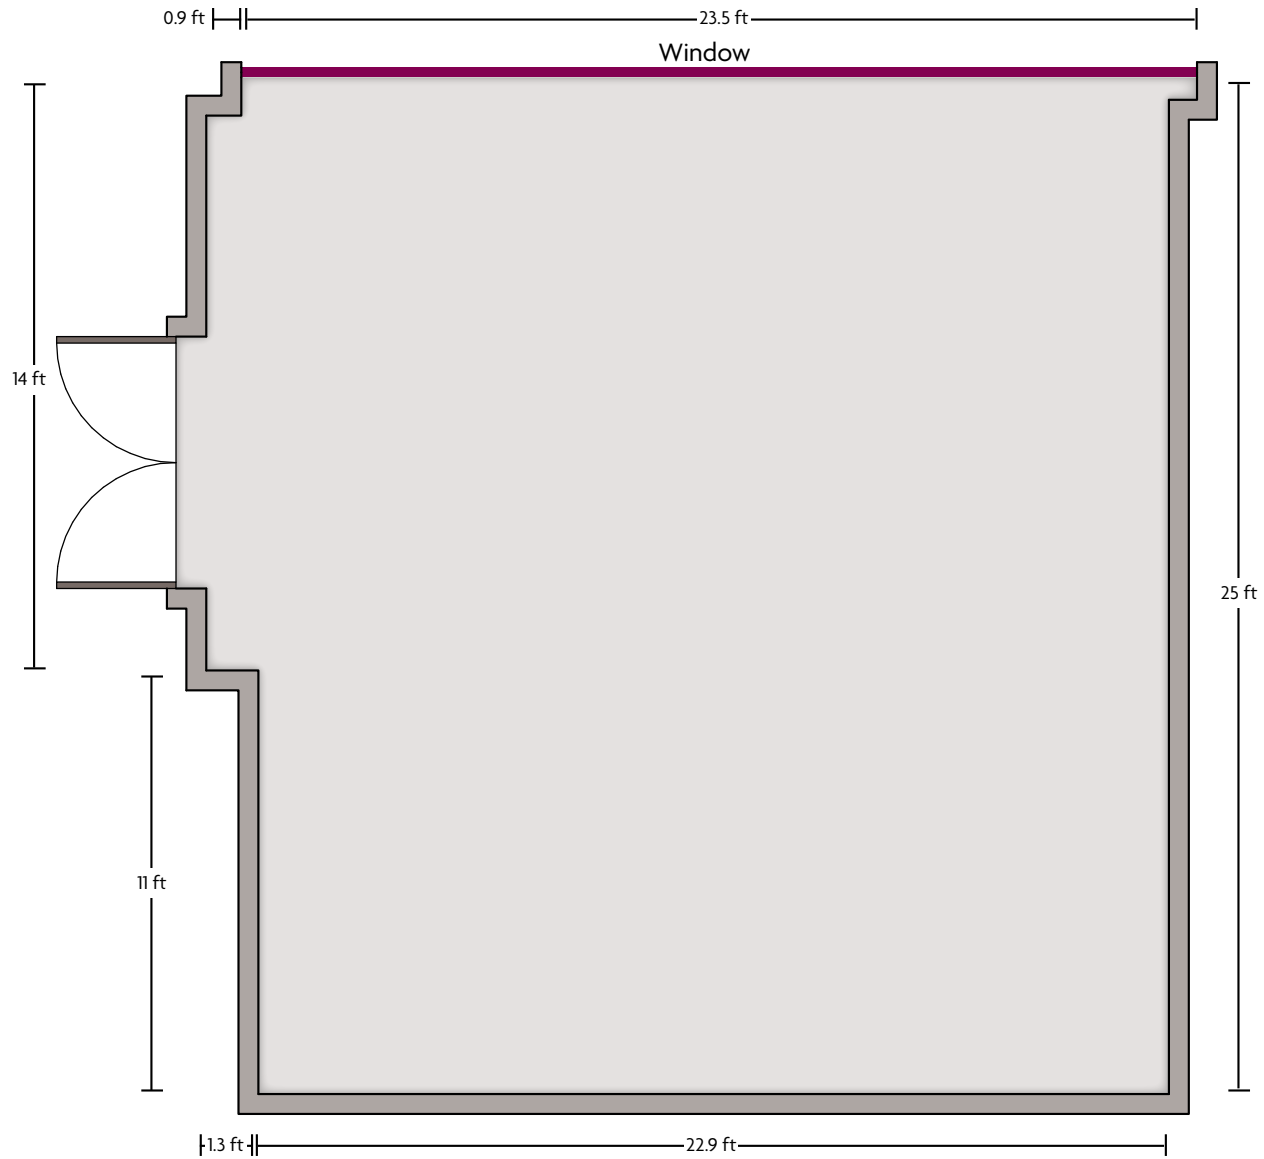

Crowne Plaza® Atlanta Midtown - Salon - Main Floor

LENGTH: 43 Ft. WIDTH: 47.4 Ft. HEIGHT: 9.2 Ft. TOTAL SQUARE FEET: 1800 Sq Ft MAXIMUM CAPACITY: 250 POWER OUTLETS: 17

590 West Peachtree St. NW | Atlanta, GA 30308 | 404.877.9000

590 West Peachtree St. NW | Atlanta, GA 30308 | 404.877.9000

LENGTH: 47.9 Ft. WIDTH: 70 Ft. HEIGHT: 12.8 Ft. TOTAL SQUARE FEET: 2470 Sq Ft MAXIMUM CAPACITY: 200 POWER OUTLETS: 9

590 West Peachtree St. NW | Atlanta, GA 30308 | 404.877.9000

*Multiple layout options available for this space.

Crowne Plaza® Atlanta Midtown - Sky Salon

LENGTH: 24.8 Ft. WIDTH: 25 Ft. HEIGHT: 10.6 Ft. TOTAL SQUARE FEET: 600 Sq Ft MAXIMUM CAPACITY: 40 POWER OUTLETS: 4

590 West Peachtree St. NW | Atlanta, GA 30308 | 404.877.9000

*Multiple layout options available for this space.

LENGTH: 42.8 Ft. WIDTH: 70 Ft. HEIGHT: 12.9 Ft. TOTAL SQUARE FEET: 2378 Sq Ft MAXIMUM CAPACITY: 150 POWER OUTLETS: 7