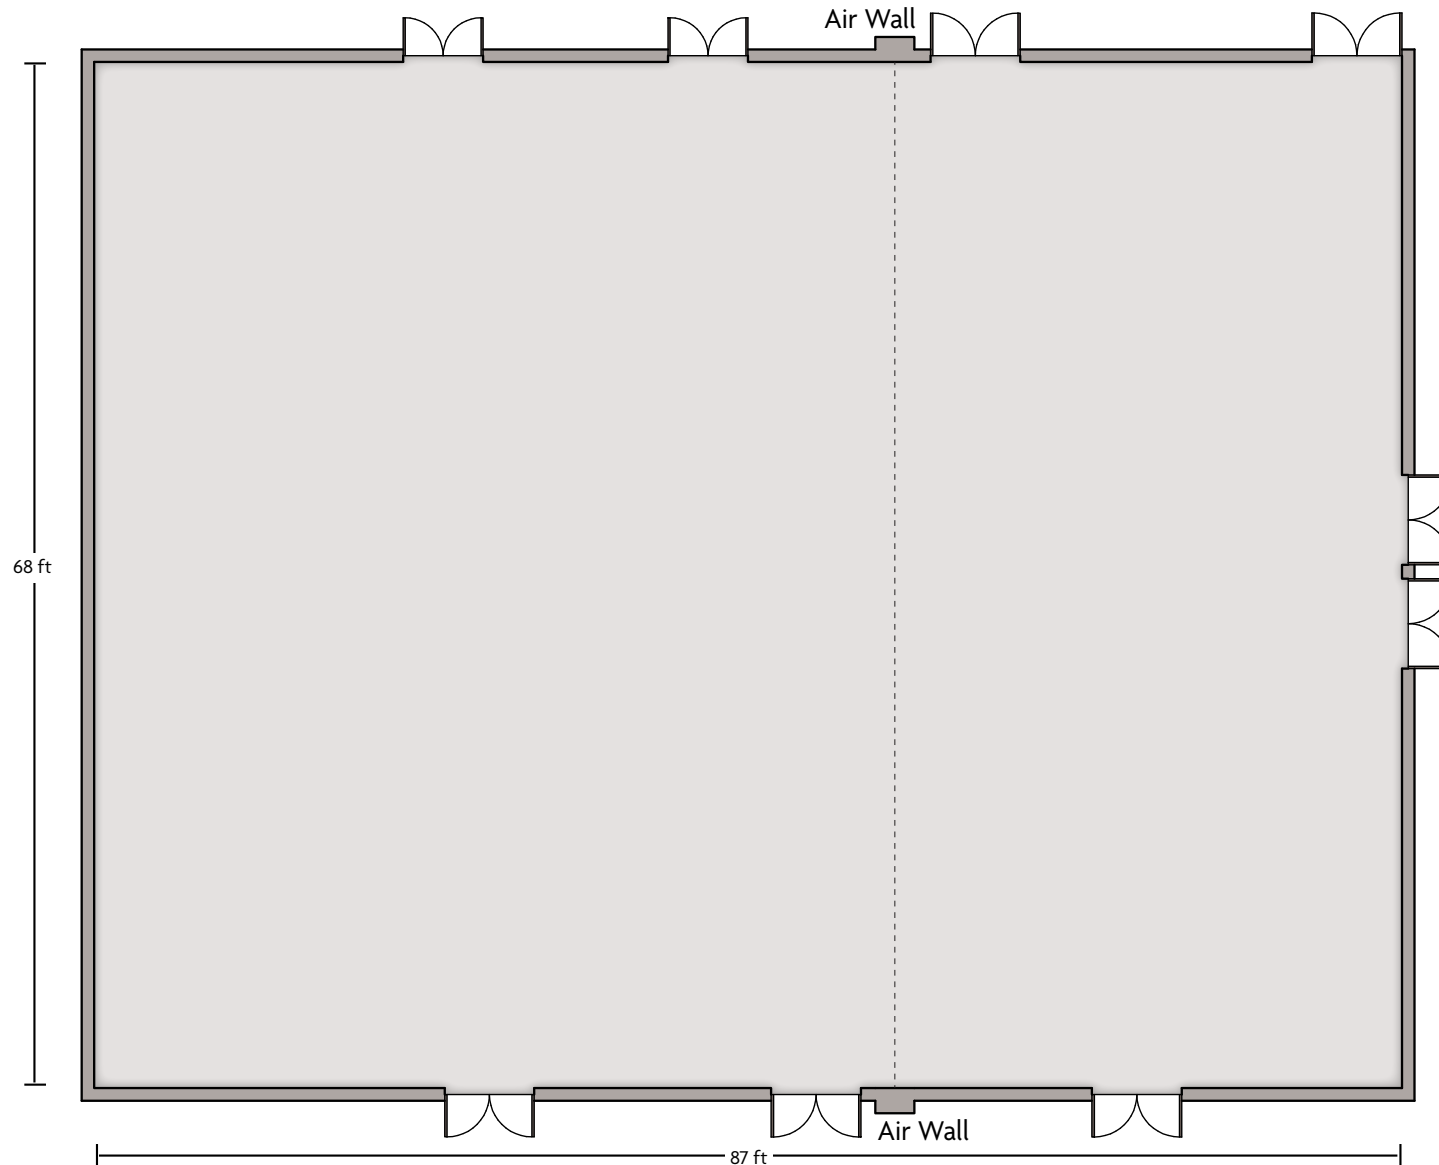

LENGTH: 49.3 Ft. WIDTH: 93.6 Ft. HEIGHT: 11.8 Ft. TOTAL SQUARE FEET: 4628 Sq Ft MAXIMUM CAPACITY: 550 POWER OUTLETS: 18

590 West Peachtree St. NW | Atlanta, GA 30308 | 404.877.9000

*Multiple layout options available for this space.

LENGTH: 24.8 Ft. WIDTH: 27.6 Ft. HEIGHT: 9 Ft. TOTAL SQUARE FEET: 650 Sq Ft MAXIMUM CAPACITY: 70 POWER OUTLETS: 3

590 West Peachtree St. NW | Atlanta, GA 30308 | 404.877.9000

*Multiple layout options available for this space.

LENGTH: 68 Ft. WIDTH: 87 Ft. HEIGHT: 15.9 Ft. TOTAL SQUARE FEET: 5916 Sq Ft MAXIMUM CAPACITY: 700 POWER OUTLETS: 15

590 West Peachtree St. NW | Atlanta, GA 30308 | 404.877.9000

*Multiple layout options available for this space.

LENGTH: 25.5 Ft. WIDTH: 27.5 Ft. HEIGHT: 8.9 Ft. TOTAL SQUARE FEET: 660 Sq Ft MAXIMUM CAPACITY: 70 POWER OUTLETS: 5

590 West Peachtree St. NW | Atlanta, GA 30308 | 404.877.9000

*Multiple layout options available for this space.