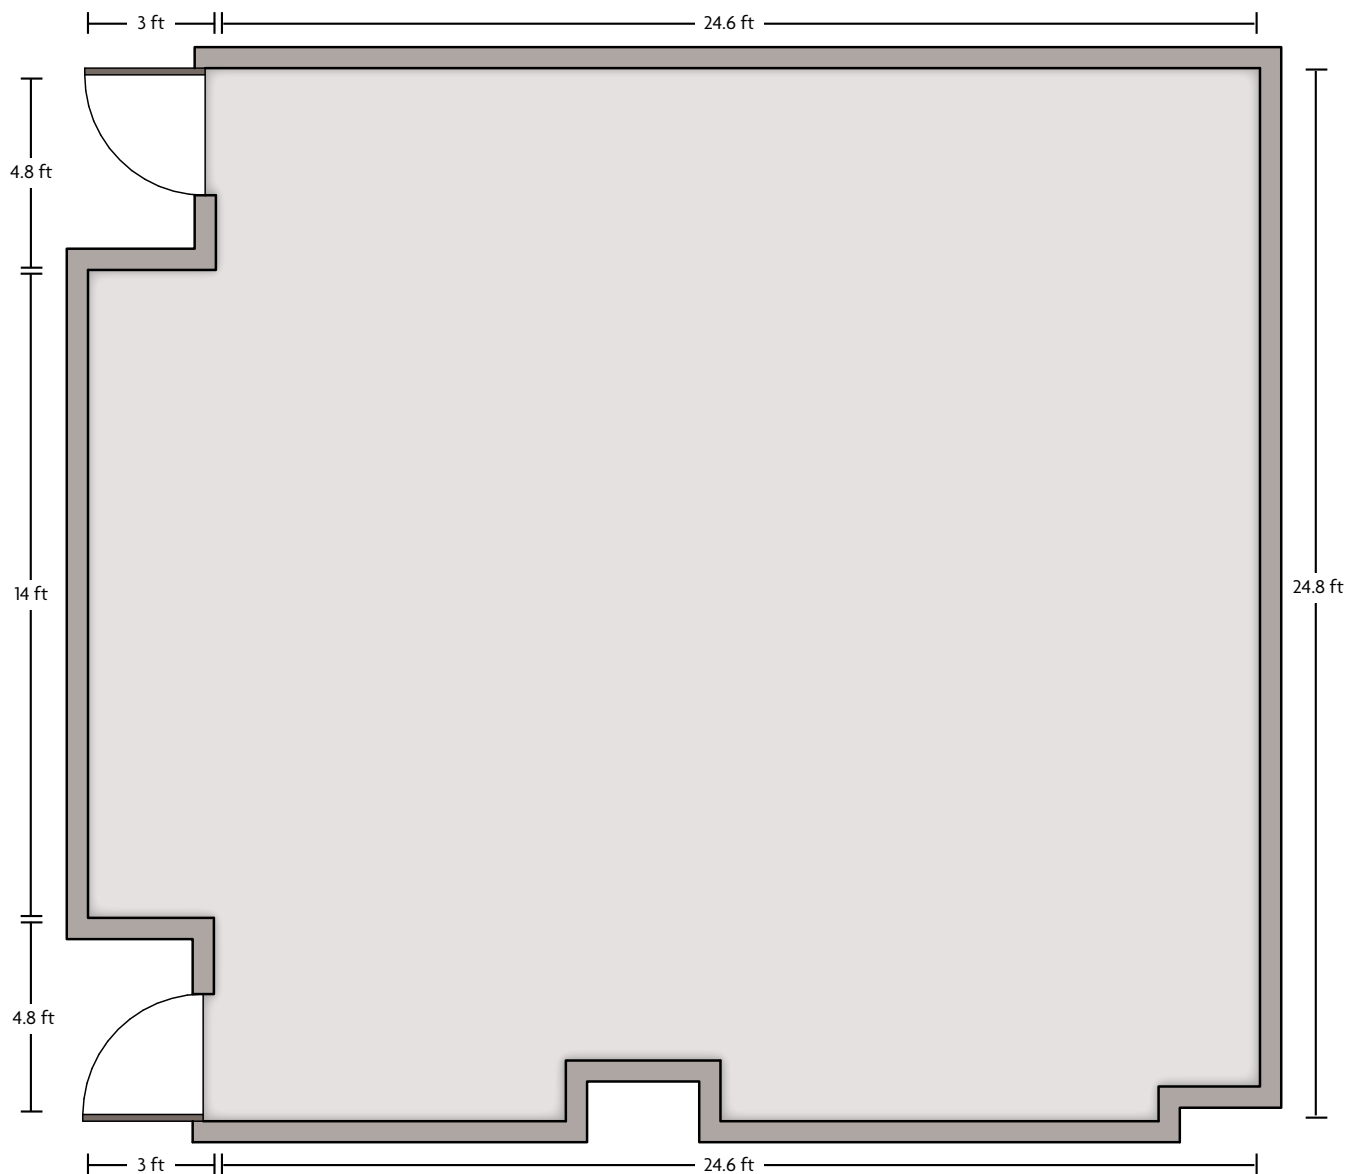

LENGTH: 49.3 Ft. WIDTH: 93.6 Ft. HEIGHT: 11.8 Ft. TOTAL SQUARE FEET: 4628 Sq Ft MAXIMUM CAPACITY: 550 POWER OUTLETS: 18

590 West Peachtree St. NW | Atlanta, GA 30308 | 404.877.9000

*Multiple layout options available for this space.

LENGTH: 24.8 Ft. WIDTH: 27.6 Ft. HEIGHT: 9 Ft. TOTAL SQUARE FEET: 650 Sq Ft MAXIMUM CAPACITY: 70 POWER OUTLETS: 3

590 West Peachtree St. NW | Atlanta, GA 30308 | 404.877.9000

*Multiple layout options available for this space.

LENGTH: 68 Ft. WIDTH: 87 Ft. HEIGHT: 15.9 Ft. TOTAL SQUARE FEET: 5916 Sq Ft MAXIMUM CAPACITY: 700 POWER OUTLETS: 15

590 West Peachtree St. NW | Atlanta, GA 30308 | 404.877.9000

*Multiple layout options available for this space.

LENGTH: 25.5 Ft. WIDTH: 27.5 Ft. HEIGHT: 8.9 Ft. TOTAL SQUARE FEET: 660 Sq Ft MAXIMUM CAPACITY: 70 POWER OUTLETS: 5

590 West Peachtree St. NW | Atlanta, GA 30308 | 404.877.9000

*Multiple layout options available for this space.