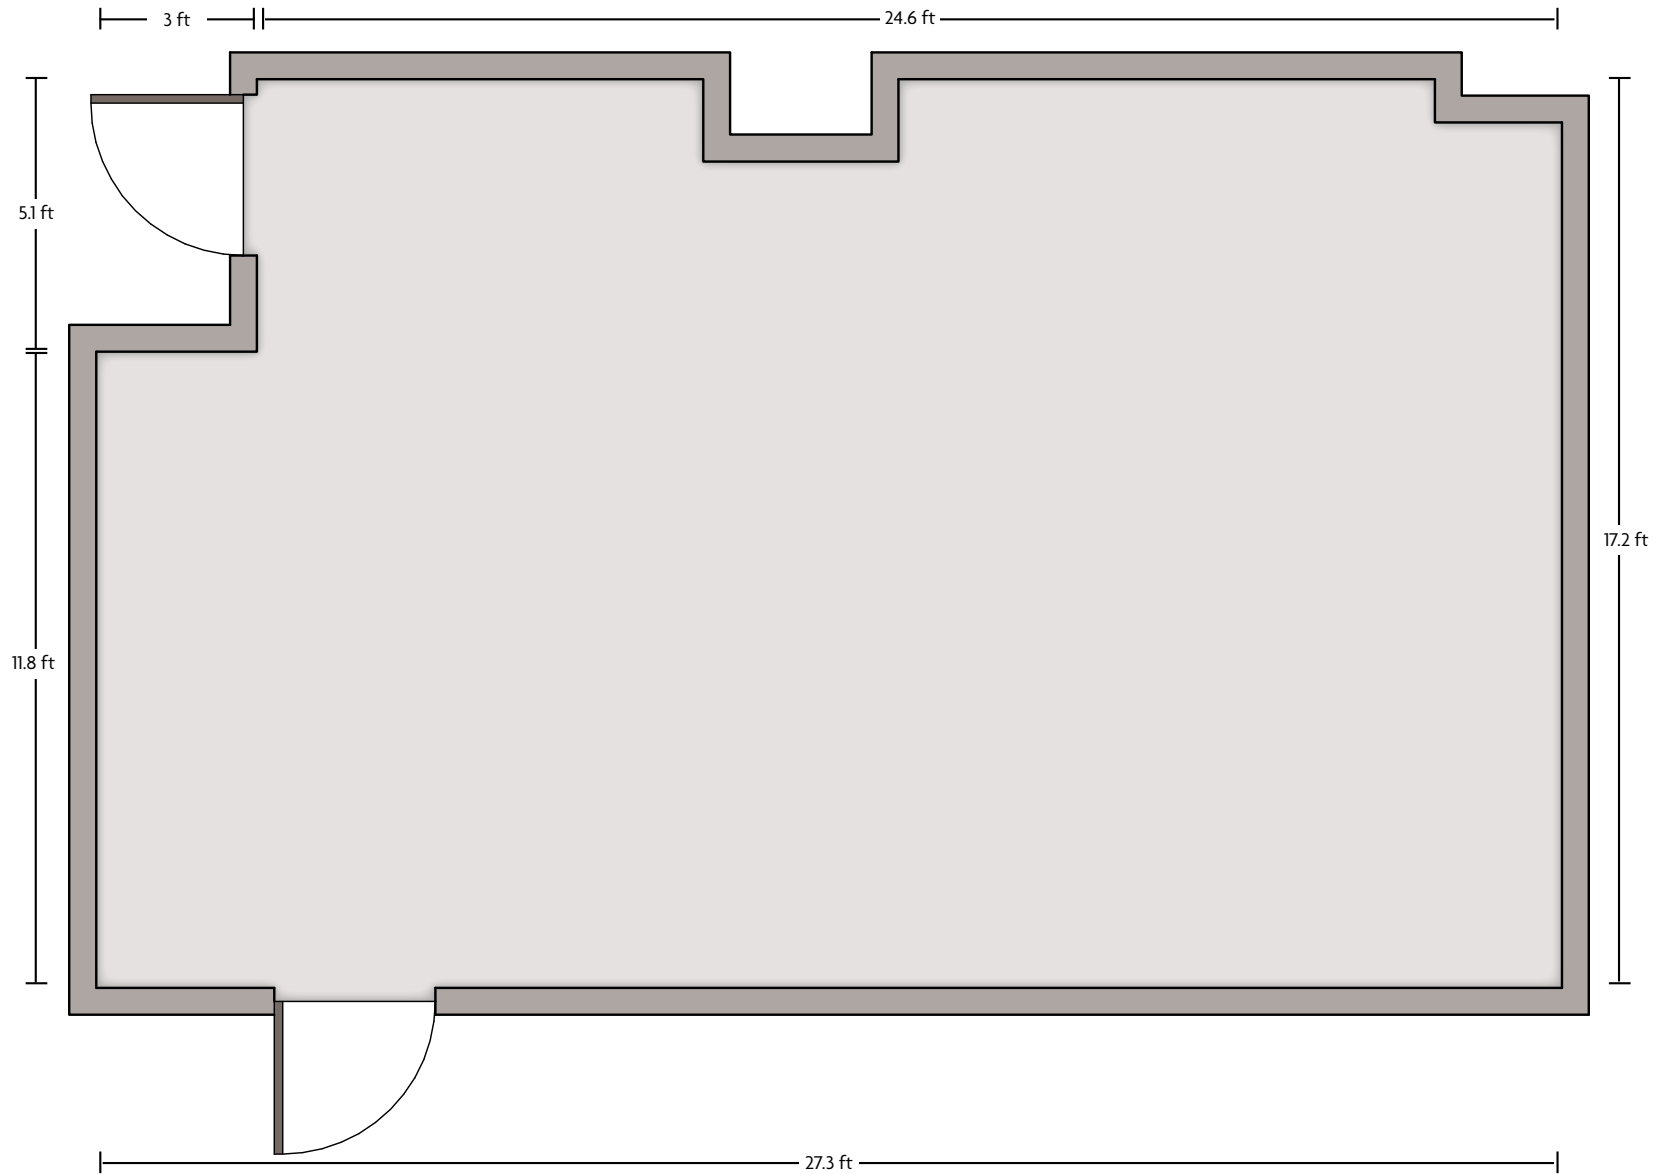

LENGTH: 25.5 Ft. WIDTH: 27.5 Ft. HEIGHT: 8.9 Ft. TOTAL SQUARE FEET: 660 Sq Ft MAXIMUM CAPACITY: 70 POWER OUTLETS: 5

590 West Peachtree St. NW | Atlanta, GA 30308 | 404.877.9000

*Multiple layout options available for this space.

LENGTH: 20.3 Ft. WIDTH: 42.9 Ft. HEIGHT: 9 Ft. TOTAL SQUARE FEET: 870.87 Sq Ft MAXIMUM CAPACITY: 90 POWER OUTLETS: 10

590 West Peachtree St. NW | Atlanta, GA 30308 | 404.877.9000

*Multiple layout options available for this space.

LENGTH: 17.2 Ft. WIDTH: 27.3 Ft. HEIGHT: 8.9 Ft. TOTAL SQUARE FEET: 438 Sq Ft MAXIMUM CAPACITY: 35 POWER OUTLETS: 4

590 West Peachtree St. NW | Atlanta, GA 30308 | 404.877.9000

*Multiple layout options available for this space.

Crowne Plaza® Atlanta Midtown - Salon - Main Floor

LENGTH: 43 Ft. WIDTH: 47.4 Ft. HEIGHT: 9.2 Ft. TOTAL SQUARE FEET: 1800 Sq Ft MAXIMUM CAPACITY: 250 POWER OUTLETS: 17

590 West Peachtree St. NW | Atlanta, GA 30308 | 404.877.9000