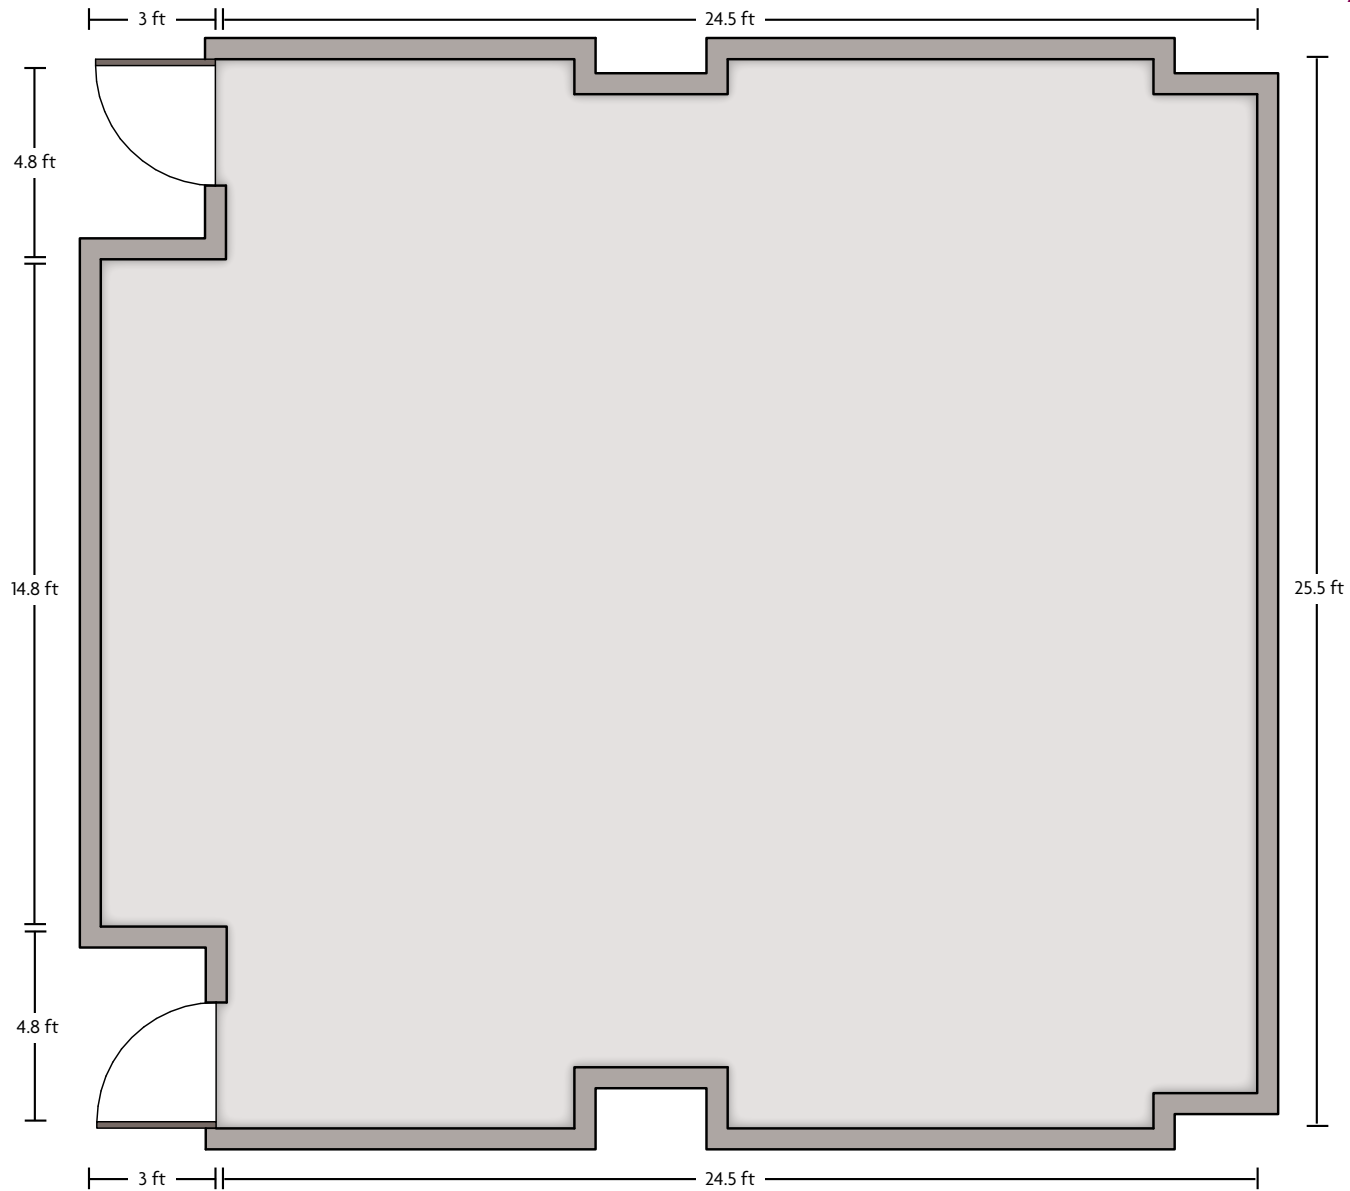

LENGTH: 49.3 Ft. WIDTH: 93.6 Ft. HEIGHT: 11.8 Ft. TOTAL SQUARE FEET: 4628 Sq Ft MAXIMUM CAPACITY: 550 POWER OUTLETS: 18

590 West Peachtree St. NW | Atlanta, GA 30308 | 404.877.9000

*Multiple layout options available for this space.

LENGTH: 24.8 Ft. WIDTH: 27.6 Ft. HEIGHT: 9 Ft. TOTAL SQUARE FEET: 650 Sq Ft MAXIMUM CAPACITY: 70 POWER OUTLETS: 3

590 West Peachtree St. NW | Atlanta, GA 30308 | 404.877.9000

*Multiple layout options available for this space.

LENGTH: 68 Ft. WIDTH: 87 Ft. HEIGHT: 15.9 Ft. TOTAL SQUARE FEET: 5916 Sq Ft MAXIMUM CAPACITY: 700 POWER OUTLETS: 15

590 West Peachtree St. NW | Atlanta, GA 30308 | 404.877.9000

*Multiple layout options available for this space.

LENGTH: 25.5 Ft. WIDTH: 27.5 Ft. HEIGHT: 8.9 Ft. TOTAL SQUARE FEET: 660 Sq Ft MAXIMUM CAPACITY: 70 POWER OUTLETS: 5

590 West Peachtree St. NW | Atlanta, GA 30308 | 404.877.9000

*Multiple layout options available for this space.