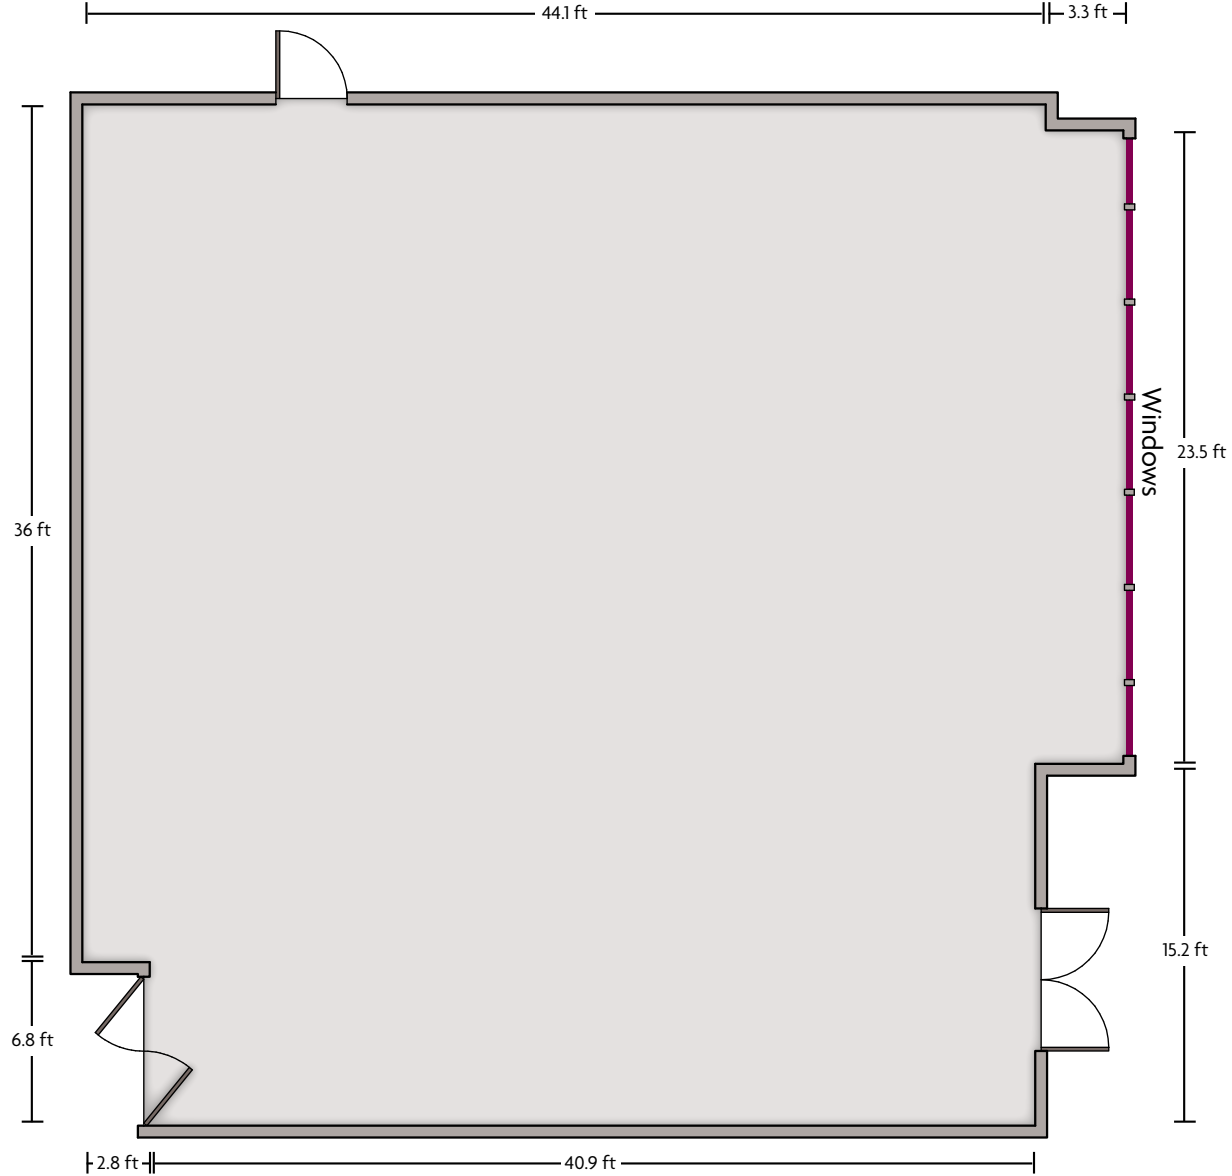

LENGTH: 20.3 Ft. WIDTH: 42.9 Ft. HEIGHT: 9 Ft. TOTAL SQUARE FEET: 870.87 Sq Ft MAXIMUM CAPACITY: 90 POWER OUTLETS: 10

590 West Peachtree St. NW | Atlanta, GA 30308 | 404.877.9000

*Multiple layout options available for this space.

LENGTH: 17.2 Ft. WIDTH: 27.3 Ft. HEIGHT: 8.9 Ft. TOTAL SQUARE FEET: 438 Sq Ft MAXIMUM CAPACITY: 35 POWER OUTLETS: 4

590 West Peachtree St. NW | Atlanta, GA 30308 | 404.877.9000

*Multiple layout options available for this space.

LENGTH: 25.6 Ft. WIDTH: 27.7 Ft. HEIGHT: 9 Ft. TOTAL SQUARE FEET: 665 Sq Ft MAXIMUM CAPACITY: 70 POWER OUTLETS: 3

590 West Peachtree St. NW | Atlanta, GA 30308 | 404.877.9000

*Multiple layout options available for this space.

Crowne Plaza® Atlanta Midtown - Salon - Main Floor

LENGTH: 43 Ft. WIDTH: 47.4 Ft. HEIGHT: 9.2 Ft. TOTAL SQUARE FEET: 1800 Sq Ft MAXIMUM CAPACITY: 250 POWER OUTLETS: 17

590 West Peachtree St. NW | Atlanta, GA 30308 | 404.877.9000