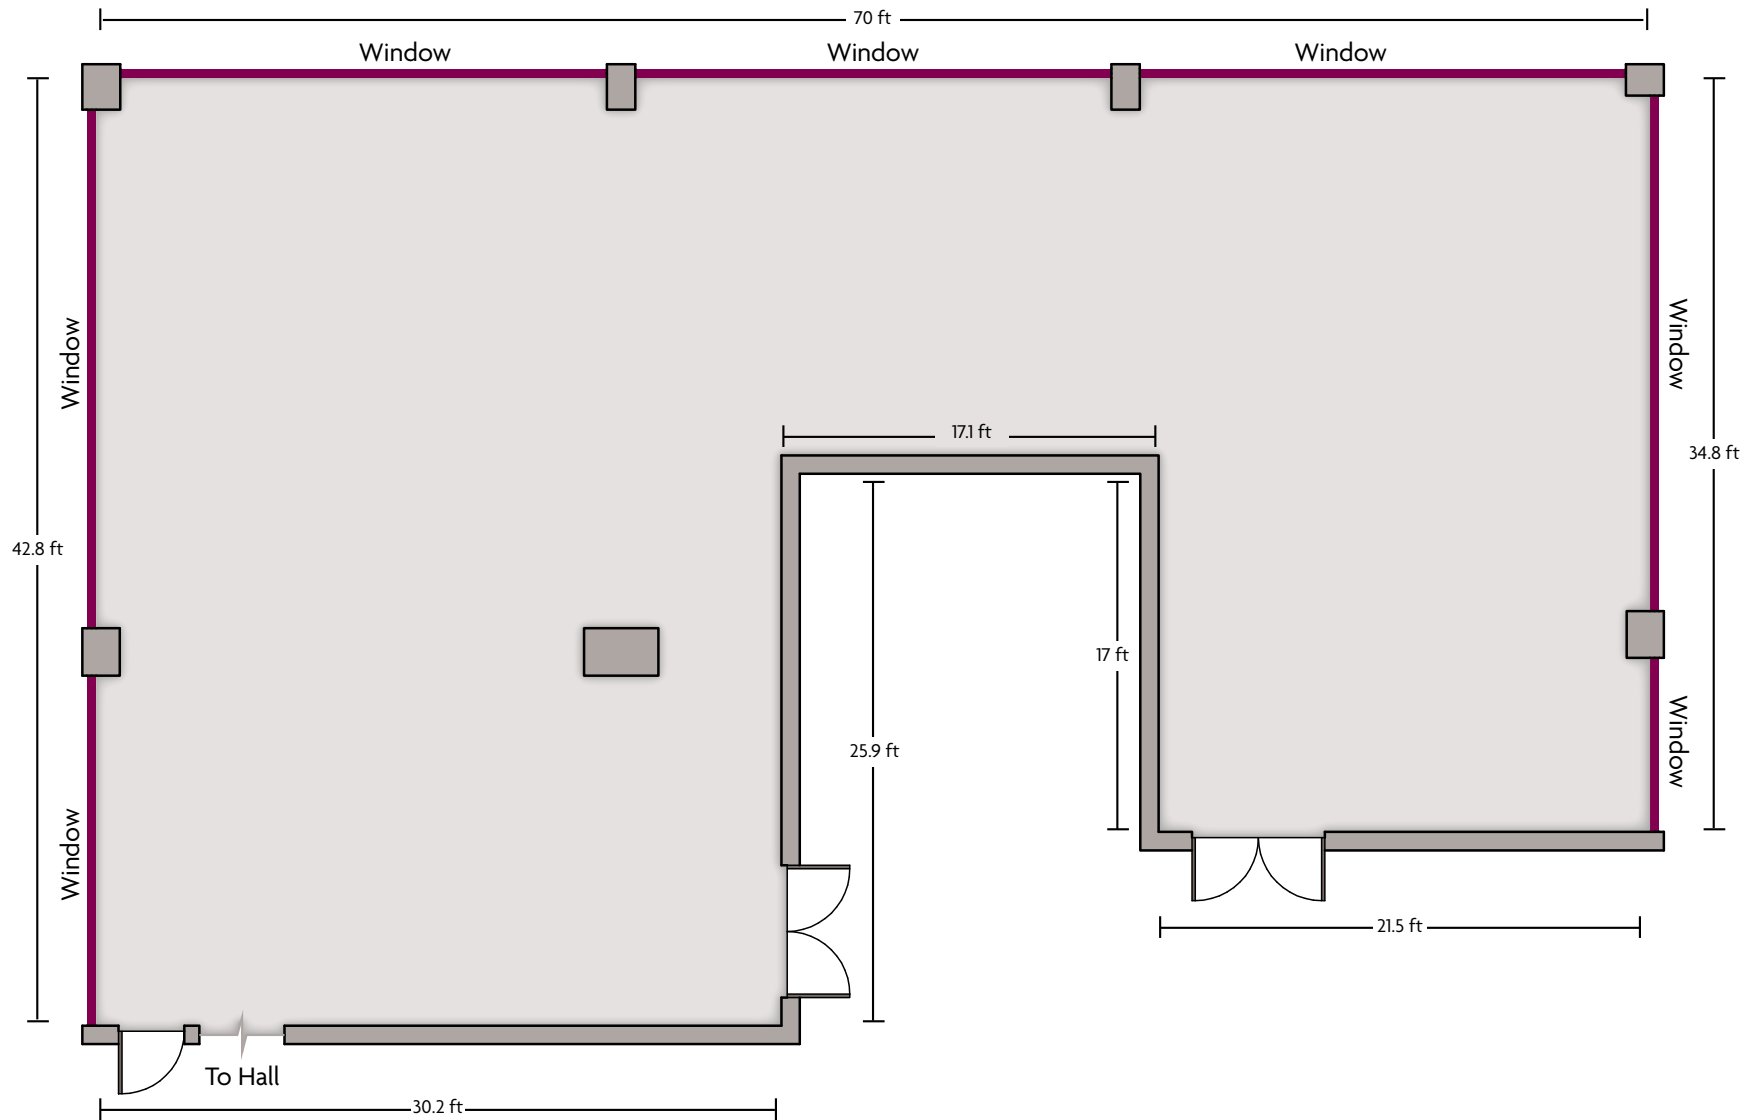

*Multiple layout options available for this space.

Crowne Plaza® Atlanta Midtown - Sky Boardroom

LENGTH: 24 Ft. WIDTH: 25.4 Ft. HEIGHT: 11.8 Ft. TOTAL SQUARE FEET: 573 Sq Ft MAXIMUM CAPACITY: 12 POWER OUTLETS: 2

590 West Peachtree St. NW | Atlanta, GA 30308 | 404.877.9000

LENGTH: 47.9 Ft. WIDTH: 70 Ft. HEIGHT: 12.8 Ft. TOTAL SQUARE FEET: 2470 Sq Ft MAXIMUM CAPACITY: 200 POWER OUTLETS: 9

590 West Peachtree St. NW | Atlanta, GA 30308 | 404.877.9000

*Multiple layout options available for this space.

Crowne Plaza® Atlanta Midtown - Sky Salon

LENGTH: 24.8 Ft. WIDTH: 25 Ft. HEIGHT: 10.6 Ft. TOTAL SQUARE FEET: 600 Sq Ft MAXIMUM CAPACITY: 40 POWER OUTLETS: 4

590 West Peachtree St. NW | Atlanta, GA 30308 | 404.877.9000

*Multiple layout options available for this space.

LENGTH: 42.8 Ft. WIDTH: 70 Ft. HEIGHT: 12.9 Ft. TOTAL SQUARE FEET: 2378 Sq Ft MAXIMUM CAPACITY: 150 POWER OUTLETS: 7