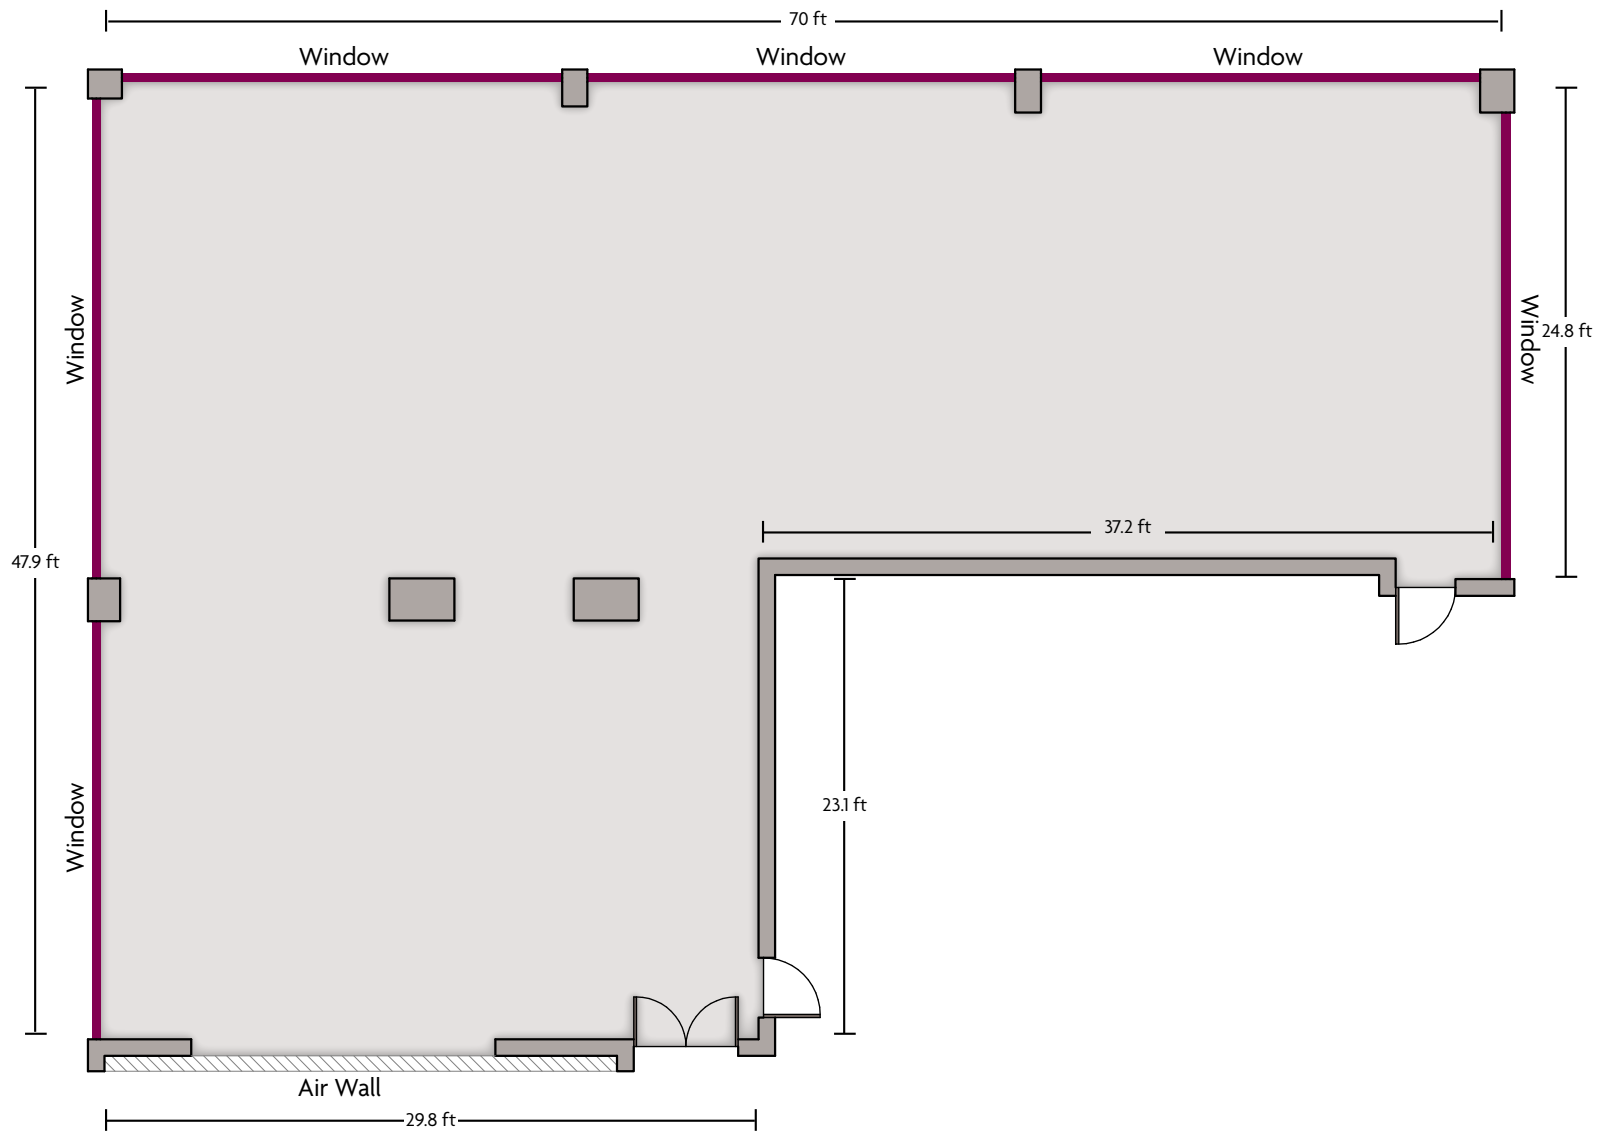

LENGTH: 25.6 Ft. WIDTH: 27.7 Ft. HEIGHT: 9 Ft. TOTAL SQUARE FEET: 665 Sq Ft MAXIMUM CAPACITY: 70 POWER OUTLETS: 3

590 West Peachtree St. NW | Atlanta, GA 30308 | 404.877.9000

*Multiple layout options available for this space.

Crowne Plaza® Atlanta Midtown - Salon - Main Floor

LENGTH: 43 Ft. WIDTH: 47.4 Ft. HEIGHT: 9.2 Ft. TOTAL SQUARE FEET: 1800 Sq Ft MAXIMUM CAPACITY: 250 POWER OUTLETS: 17

590 West Peachtree St. NW | Atlanta, GA 30308 | 404.877.9000

*Multiple layout options available for this space.

Crowne Plaza® Atlanta Midtown - Sky Boardroom

LENGTH: 24 Ft. WIDTH: 25.4 Ft. HEIGHT: 11.8 Ft. TOTAL SQUARE FEET: 573 Sq Ft MAXIMUM CAPACITY: 12 POWER OUTLETS: 2

590 West Peachtree St. NW | Atlanta, GA 30308 | 404.877.9000

LENGTH: 47.9 Ft. WIDTH: 70 Ft. HEIGHT: 12.8 Ft. TOTAL SQUARE FEET: 2470 Sq Ft MAXIMUM CAPACITY: 200 POWER OUTLETS: 9

590 West Peachtree St. NW | Atlanta, GA 30308 | 404.877.9000