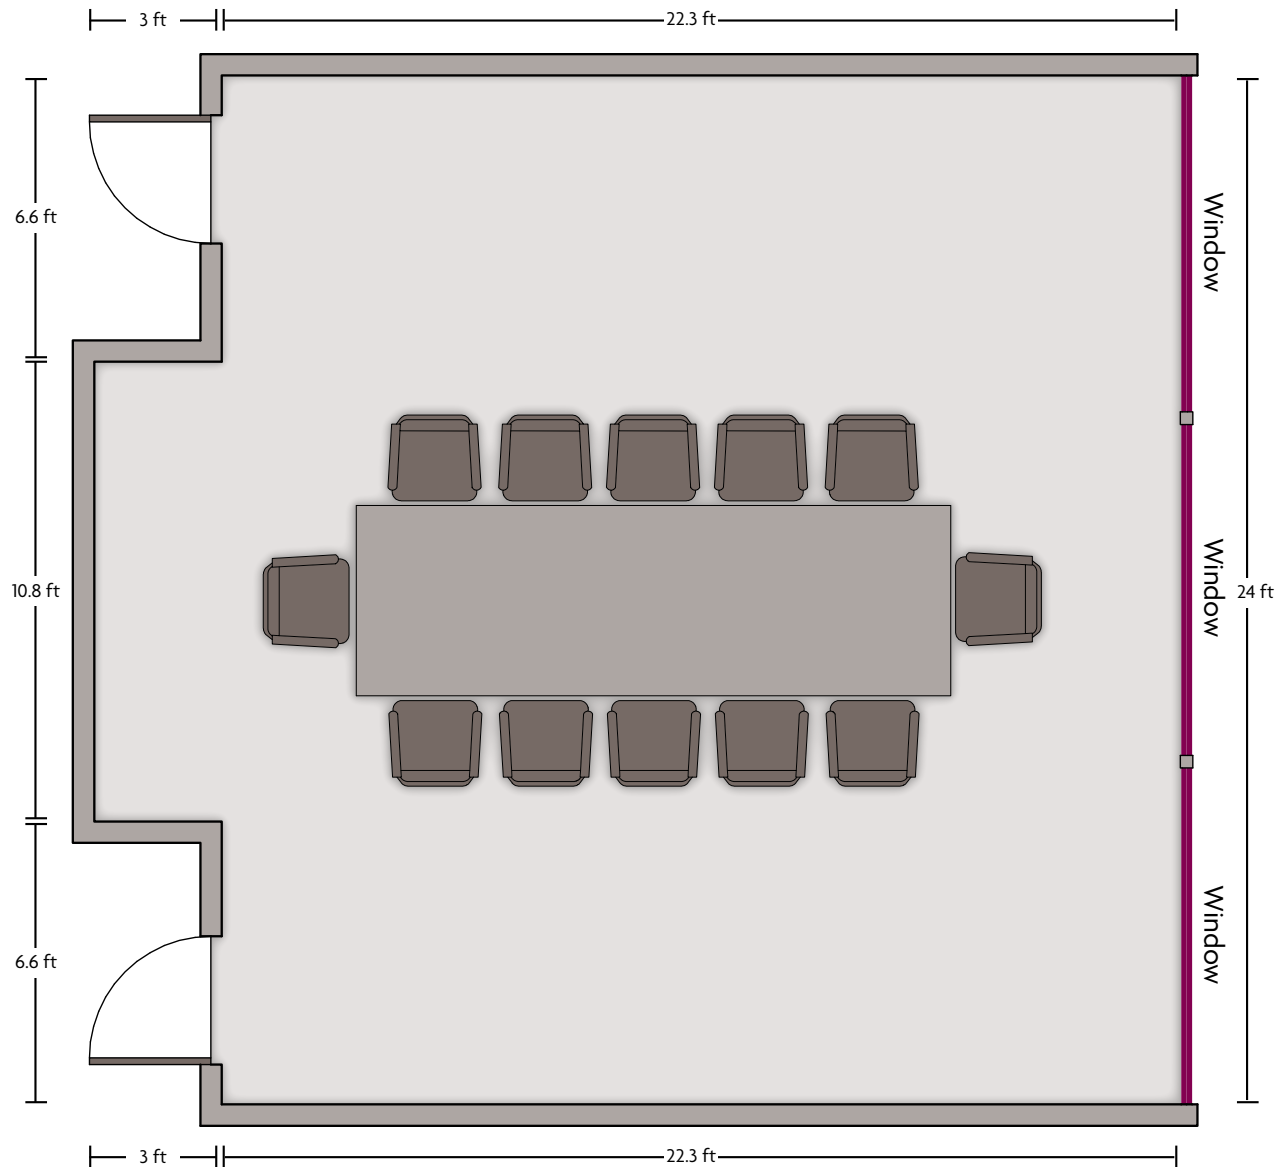

LENGTH: 17.2 Ft. WIDTH: 27.3 Ft. HEIGHT: 8.9 Ft. TOTAL SQUARE FEET: 438 Sq Ft MAXIMUM CAPACITY: 35 POWER OUTLETS: 4

590 West Peachtree St. NW | Atlanta, GA 30308 | 404.877.9000

*Multiple layout options available for this space.

LENGTH: 25.6 Ft. WIDTH: 27.7 Ft. HEIGHT: 9 Ft. TOTAL SQUARE FEET: 665 Sq Ft MAXIMUM CAPACITY: 70 POWER OUTLETS: 3

590 West Peachtree St. NW | Atlanta, GA 30308 | 404.877.9000

*Multiple layout options available for this space.

Crowne Plaza® Atlanta Midtown - Salon - Main Floor

LENGTH: 43 Ft. WIDTH: 47.4 Ft. HEIGHT: 9.2 Ft. TOTAL SQUARE FEET: 1800 Sq Ft MAXIMUM CAPACITY: 250 POWER OUTLETS: 17

590 West Peachtree St. NW | Atlanta, GA 30308 | 404.877.9000

*Multiple layout options available for this space.

Crowne Plaza® Atlanta Midtown - Sky Boardroom

LENGTH: 24 Ft. WIDTH: 25.4 Ft. HEIGHT: 11.8 Ft. TOTAL SQUARE FEET: 573 Sq Ft MAXIMUM CAPACITY: 12 POWER OUTLETS: 2