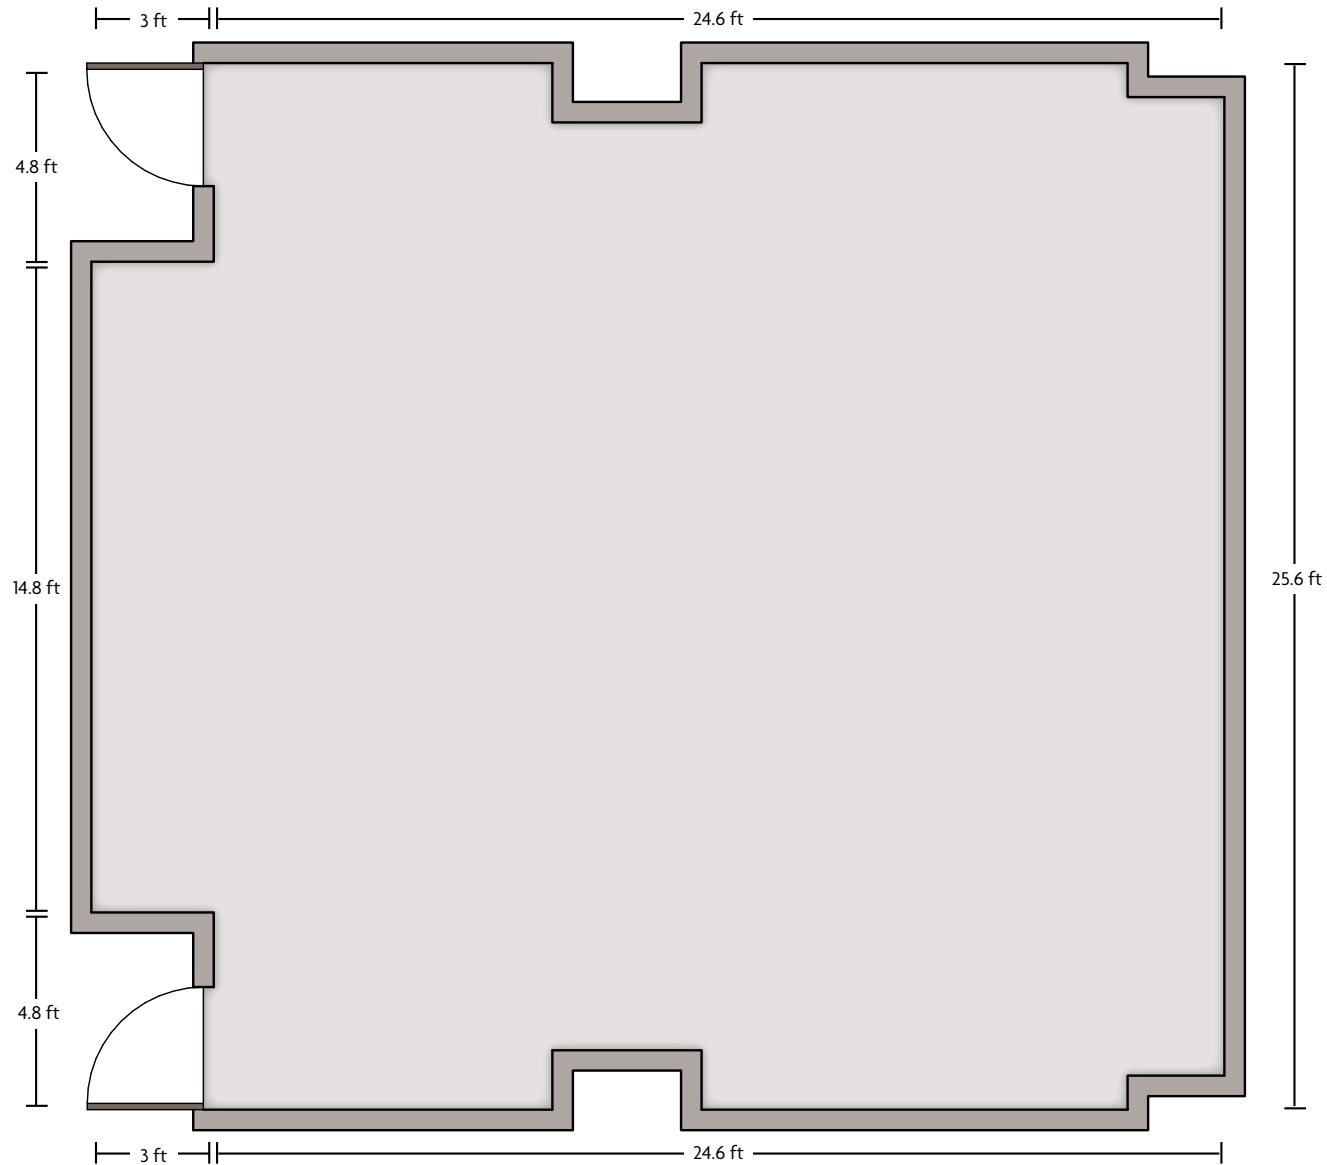

LENGTH: 25.5 Ft. WIDTH: 27.5 Ft. HEIGHT: 8.9 Ft. TOTAL SQUARE FEET: 660 Sq Ft MAXIMUM CAPACITY: 70 POWER OUTLETS: 5

590 West Peachtree St. NW | Atlanta, GA 30308 | 404.877.9000

*Multiple layout options available for this space.

LENGTH: 20.3 Ft. WIDTH: 42.9 Ft. HEIGHT: 9 Ft. TOTAL SQUARE FEET: 870.87 Sq Ft MAXIMUM CAPACITY: 90 POWER OUTLETS: 10

590 West Peachtree St. NW | Atlanta, GA 30308 | 404.877.9000

*Multiple layout options available for this space.

LENGTH: 17.2 Ft. WIDTH: 27.3 Ft. HEIGHT: 8.9 Ft. TOTAL SQUARE FEET: 438 Sq Ft MAXIMUM CAPACITY: 35 POWER OUTLETS: 4

590 West Peachtree St. NW | Atlanta, GA 30308 | 404.877.9000

*Multiple layout options available for this space.

Crowne Plaza® Atlanta Midtown - Salon - Main Floor

LENGTH: 43 Ft. WIDTH: 47.4 Ft. HEIGHT: 9.2 Ft. TOTAL SQUARE FEET: 1800 Sq Ft MAXIMUM CAPACITY: 250 POWER OUTLETS: 17

590 West Peachtree St. NW | Atlanta, GA 30308 | 404.877.9000