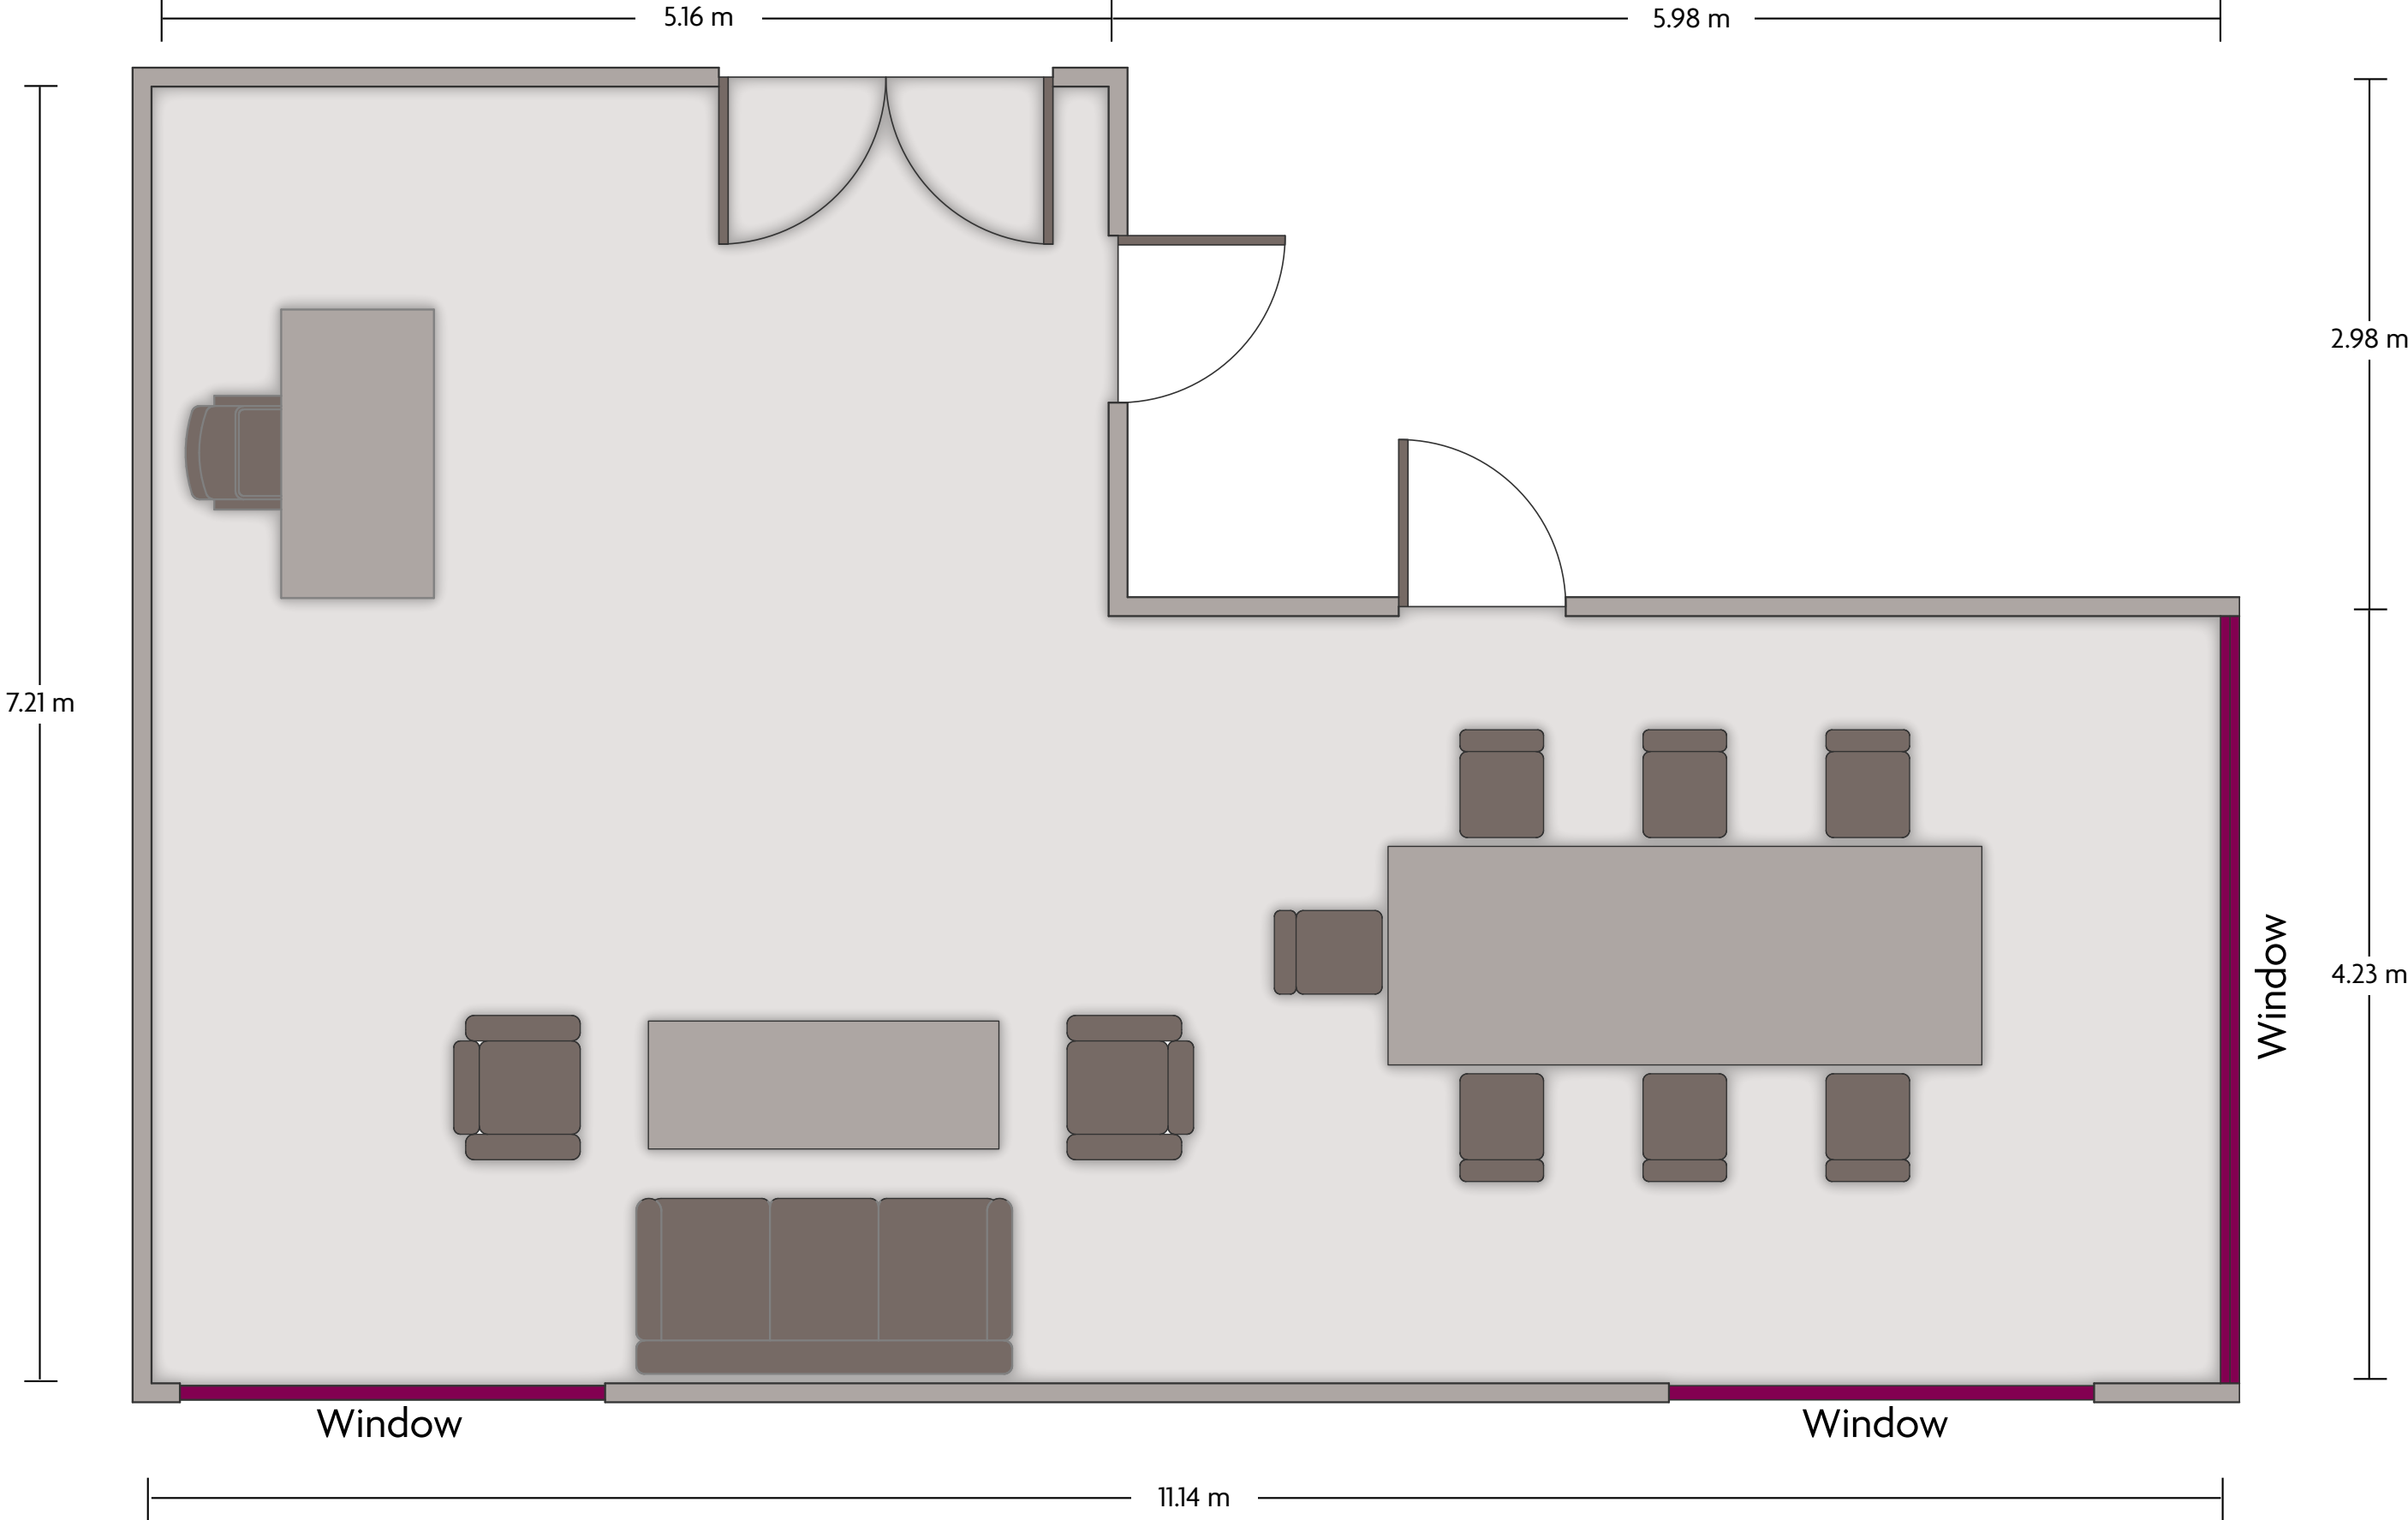

Calle Cerro Cora 939 Con Estados Unidos | Asuncion - 00000, Paraguay | 595.21.452682

*Multiple layout options available for this space.

Crowne Plaza® Asunción - Salón Foyer

LENGTH: 11.3 m WIDTH: 10 m HEIGHT: 3 m TOTAL SQUARE METERS: 89.4 m² MAXIMUM CAPACITY: 30 POWER OUTLETS: 3

Calle Cerro Cora 939 Con Estados Unidos | Asuncion - 00000, Paraguay | 595.21.452682

*Multiple layout options available for this space.

LENGTH: 11.1 m WIDTH: 7.2 m HEIGHT: 2.7 m TOTAL SQUARE METERS: 60.8 m² MAXIMUM CAPACITY: 10 POWER OUTLETS: 7

Calle Cerro Cora 939 Con Estados Unidos I Asuncion - 00000, Paraguay I 595.21.452682

Crowne Plaza® Asunción - Lounge

LENGTH: 7.7 m WIDTH: 7.4 m HEIGHT: 2.7 m TOTAL SQUARE METERS: 34.3 m² MAXIMUM CAPACITY: 15 POWER OUTLETS: 6

*Multiple layout options available for this space.

LENGTH: 6.8 m WIDTH: 5.1 m HEIGHT: 2.5 m TOTAL SQUARE METERS: 36.1 m² MAXIMUM CAPACITY: 24 POWER OUTLETS: 9

Calle Cerro Cora 939 Con Estados Unidos | Asuncion - 00000, Paraguay | 595.21.452682