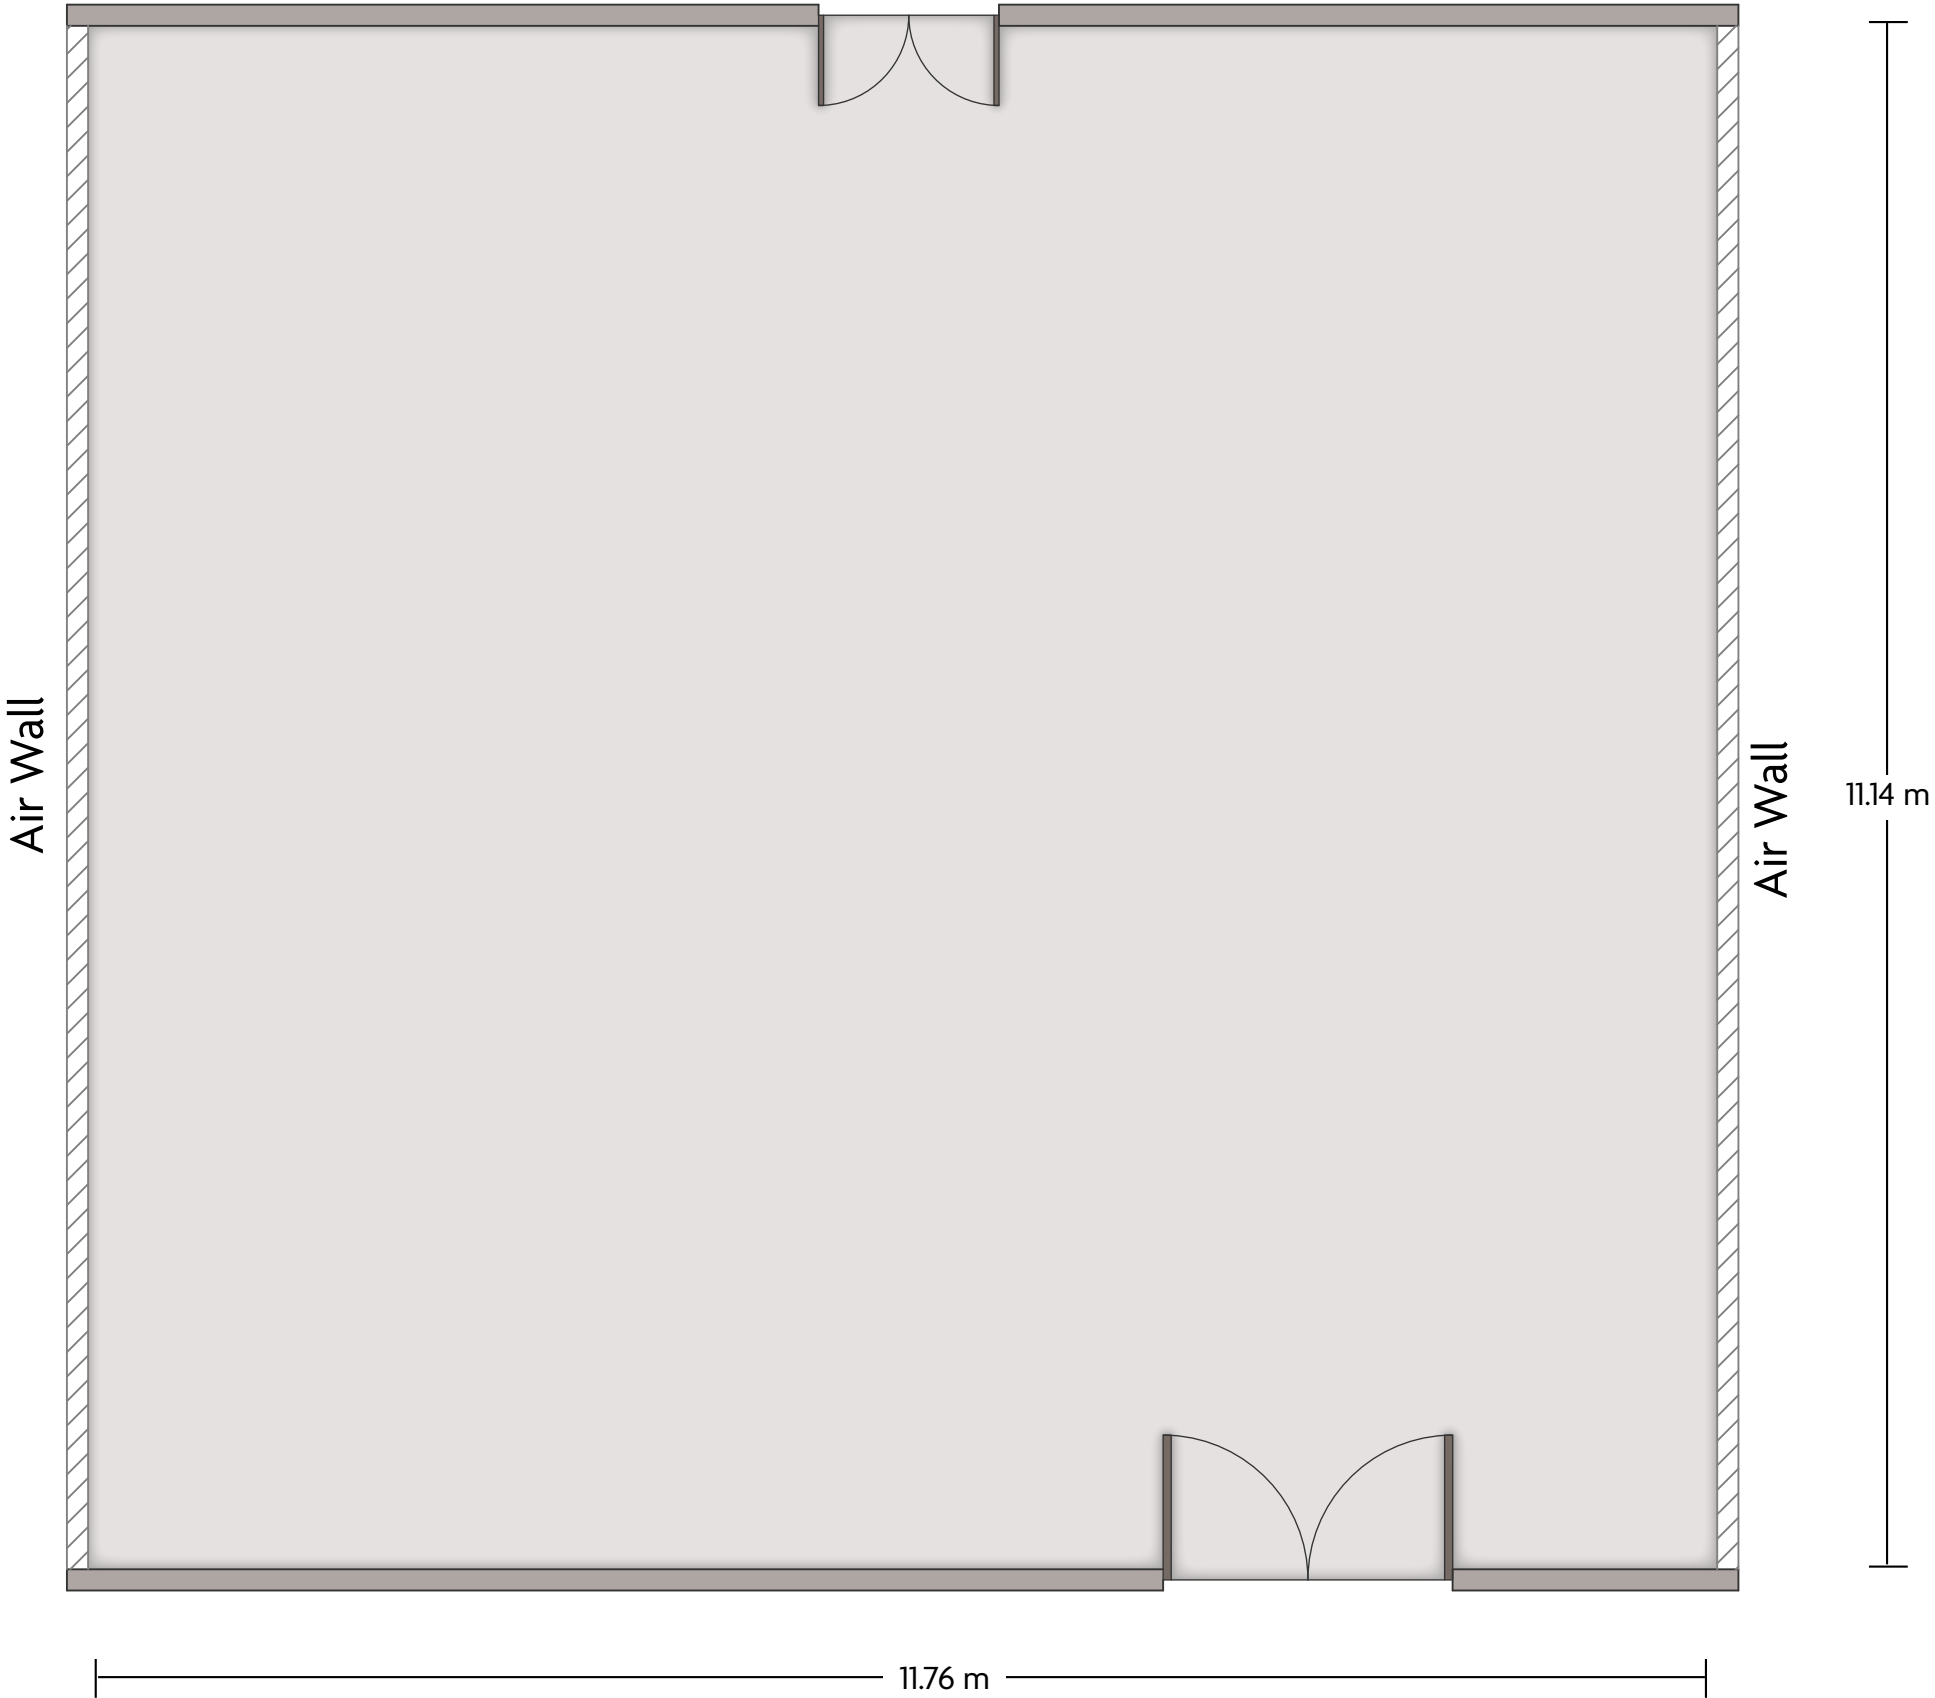

LENGTH: 5.3 m WIDTH: 3.4 m HEIGHT: 2.7 m TOTAL SQUARE METERS: 15.4 m² MAXIMUM CAPACITY: 6 POWER OUTLETS: 3

Calle Cerro Cora 939 Con Estados Unidos | Asuncion - 00000, Paraguay | 595.21.452682

Crowne Plaza® Asunción - Salón Cristales 1

LENGTH: 12.02 m WIDTH: 11.14 m HEIGHT: 3 m TOTAL SQUARE METERS: 133.1 m² MAXIMUM CAPACITY: 150 POWER OUTLETS: 11

Calle Cerro Cora 939 Con Estados Unidos | Asuncion - 00000, Paraguay | 595.21.452682

*Multiple layout options available for this space.

Crowne Plaza® Asunción - Salón Cristales 2

LENGTH: 11.8 m WIDTH: 11.1 m HEIGHT: 3 m TOTAL SQUARE METERS: 130.4 m² MAXIMUM CAPACITY: 150 POWER OUTLETS: 13

Calle Cerro Cora 939 Con Estados Unidos | Asuncion - 00000, Paraguay | 595.21.452682

*Multiple layout options available for this space.

Crowne Plaza® Asunción - Salón Cristales 3

LENGTH: 12.4 m WIDTH: 11.1 m HEIGHT: 3 m TOTAL SQUARE METERS: 137.8 m² MAXIMUM CAPACITY: 150 POWER OUTLETS: 11