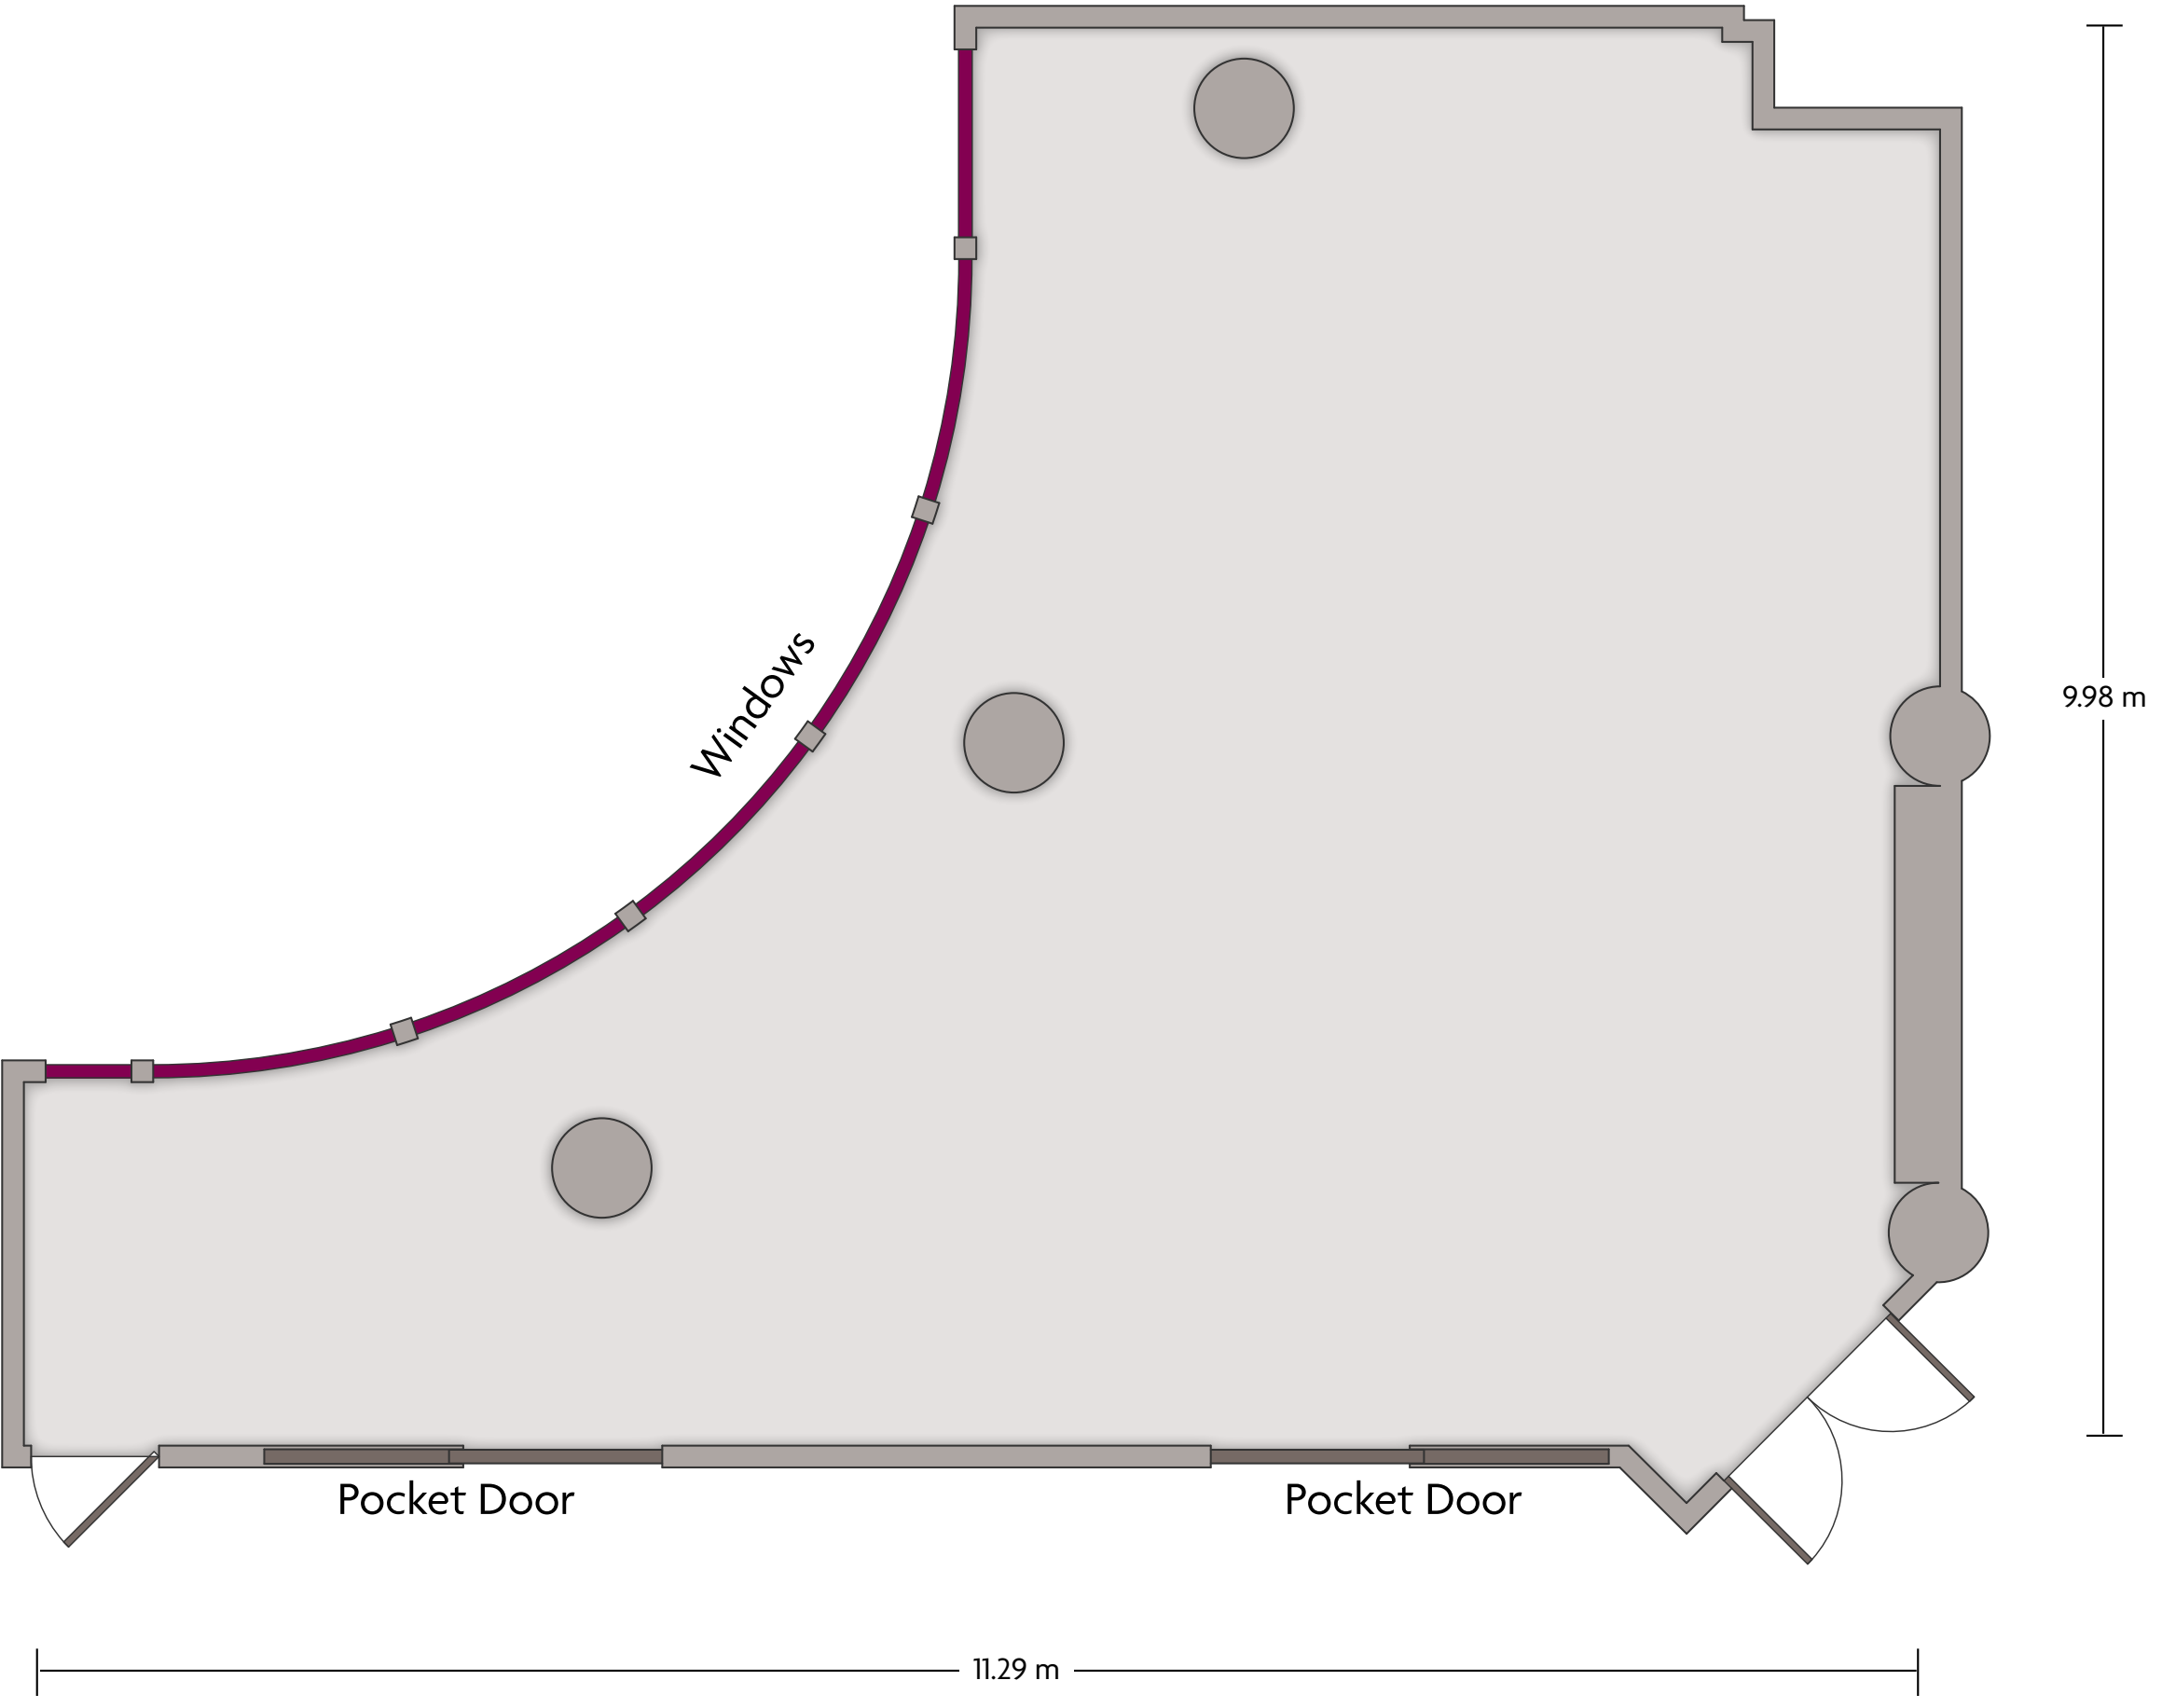

*Multiple layout options available for this space.

Crowne Plaza® Asunción - Salón Cristales 3

LENGTH: 12.4 m WIDTH: 11.1 m HEIGHT: 3 m TOTAL SQUARE METERS: 137.8 m² MAXIMUM CAPACITY: 150 POWER OUTLETS: 11

Calle Cerro Cora 939 Con Estados Unidos | Asuncion - 00000, Paraguay | 595.21.452682

*Multiple layout options available for this space.

Crowne Plaza® Asunción - Salón Foyer

LENGTH: 11.3 m WIDTH: 10 m HEIGHT: 3 m TOTAL SQUARE METERS: 89.4 m² MAXIMUM CAPACITY: 30 POWER OUTLETS: 3

Calle Cerro Cora 939 Con Estados Unidos | Asuncion - 00000, Paraguay | 595.21.452682

*Multiple layout options available for this space.

LENGTH: 11.1 m WIDTH: 7.2 m HEIGHT: 2.7 m TOTAL SQUARE METERS: 60.8 m² MAXIMUM CAPACITY: 10 POWER OUTLETS: 7

Calle Cerro Cora 939 Con Estados Unidos I Asuncion - 00000, Paraguay I 595.21.452682

Crowne Plaza® Asunción - Lounge

LENGTH: 7.7 m WIDTH: 7.4 m HEIGHT: 2.7 m TOTAL SQUARE METERS: 34.3 m² MAXIMUM CAPACITY: 15 POWER OUTLETS: 6