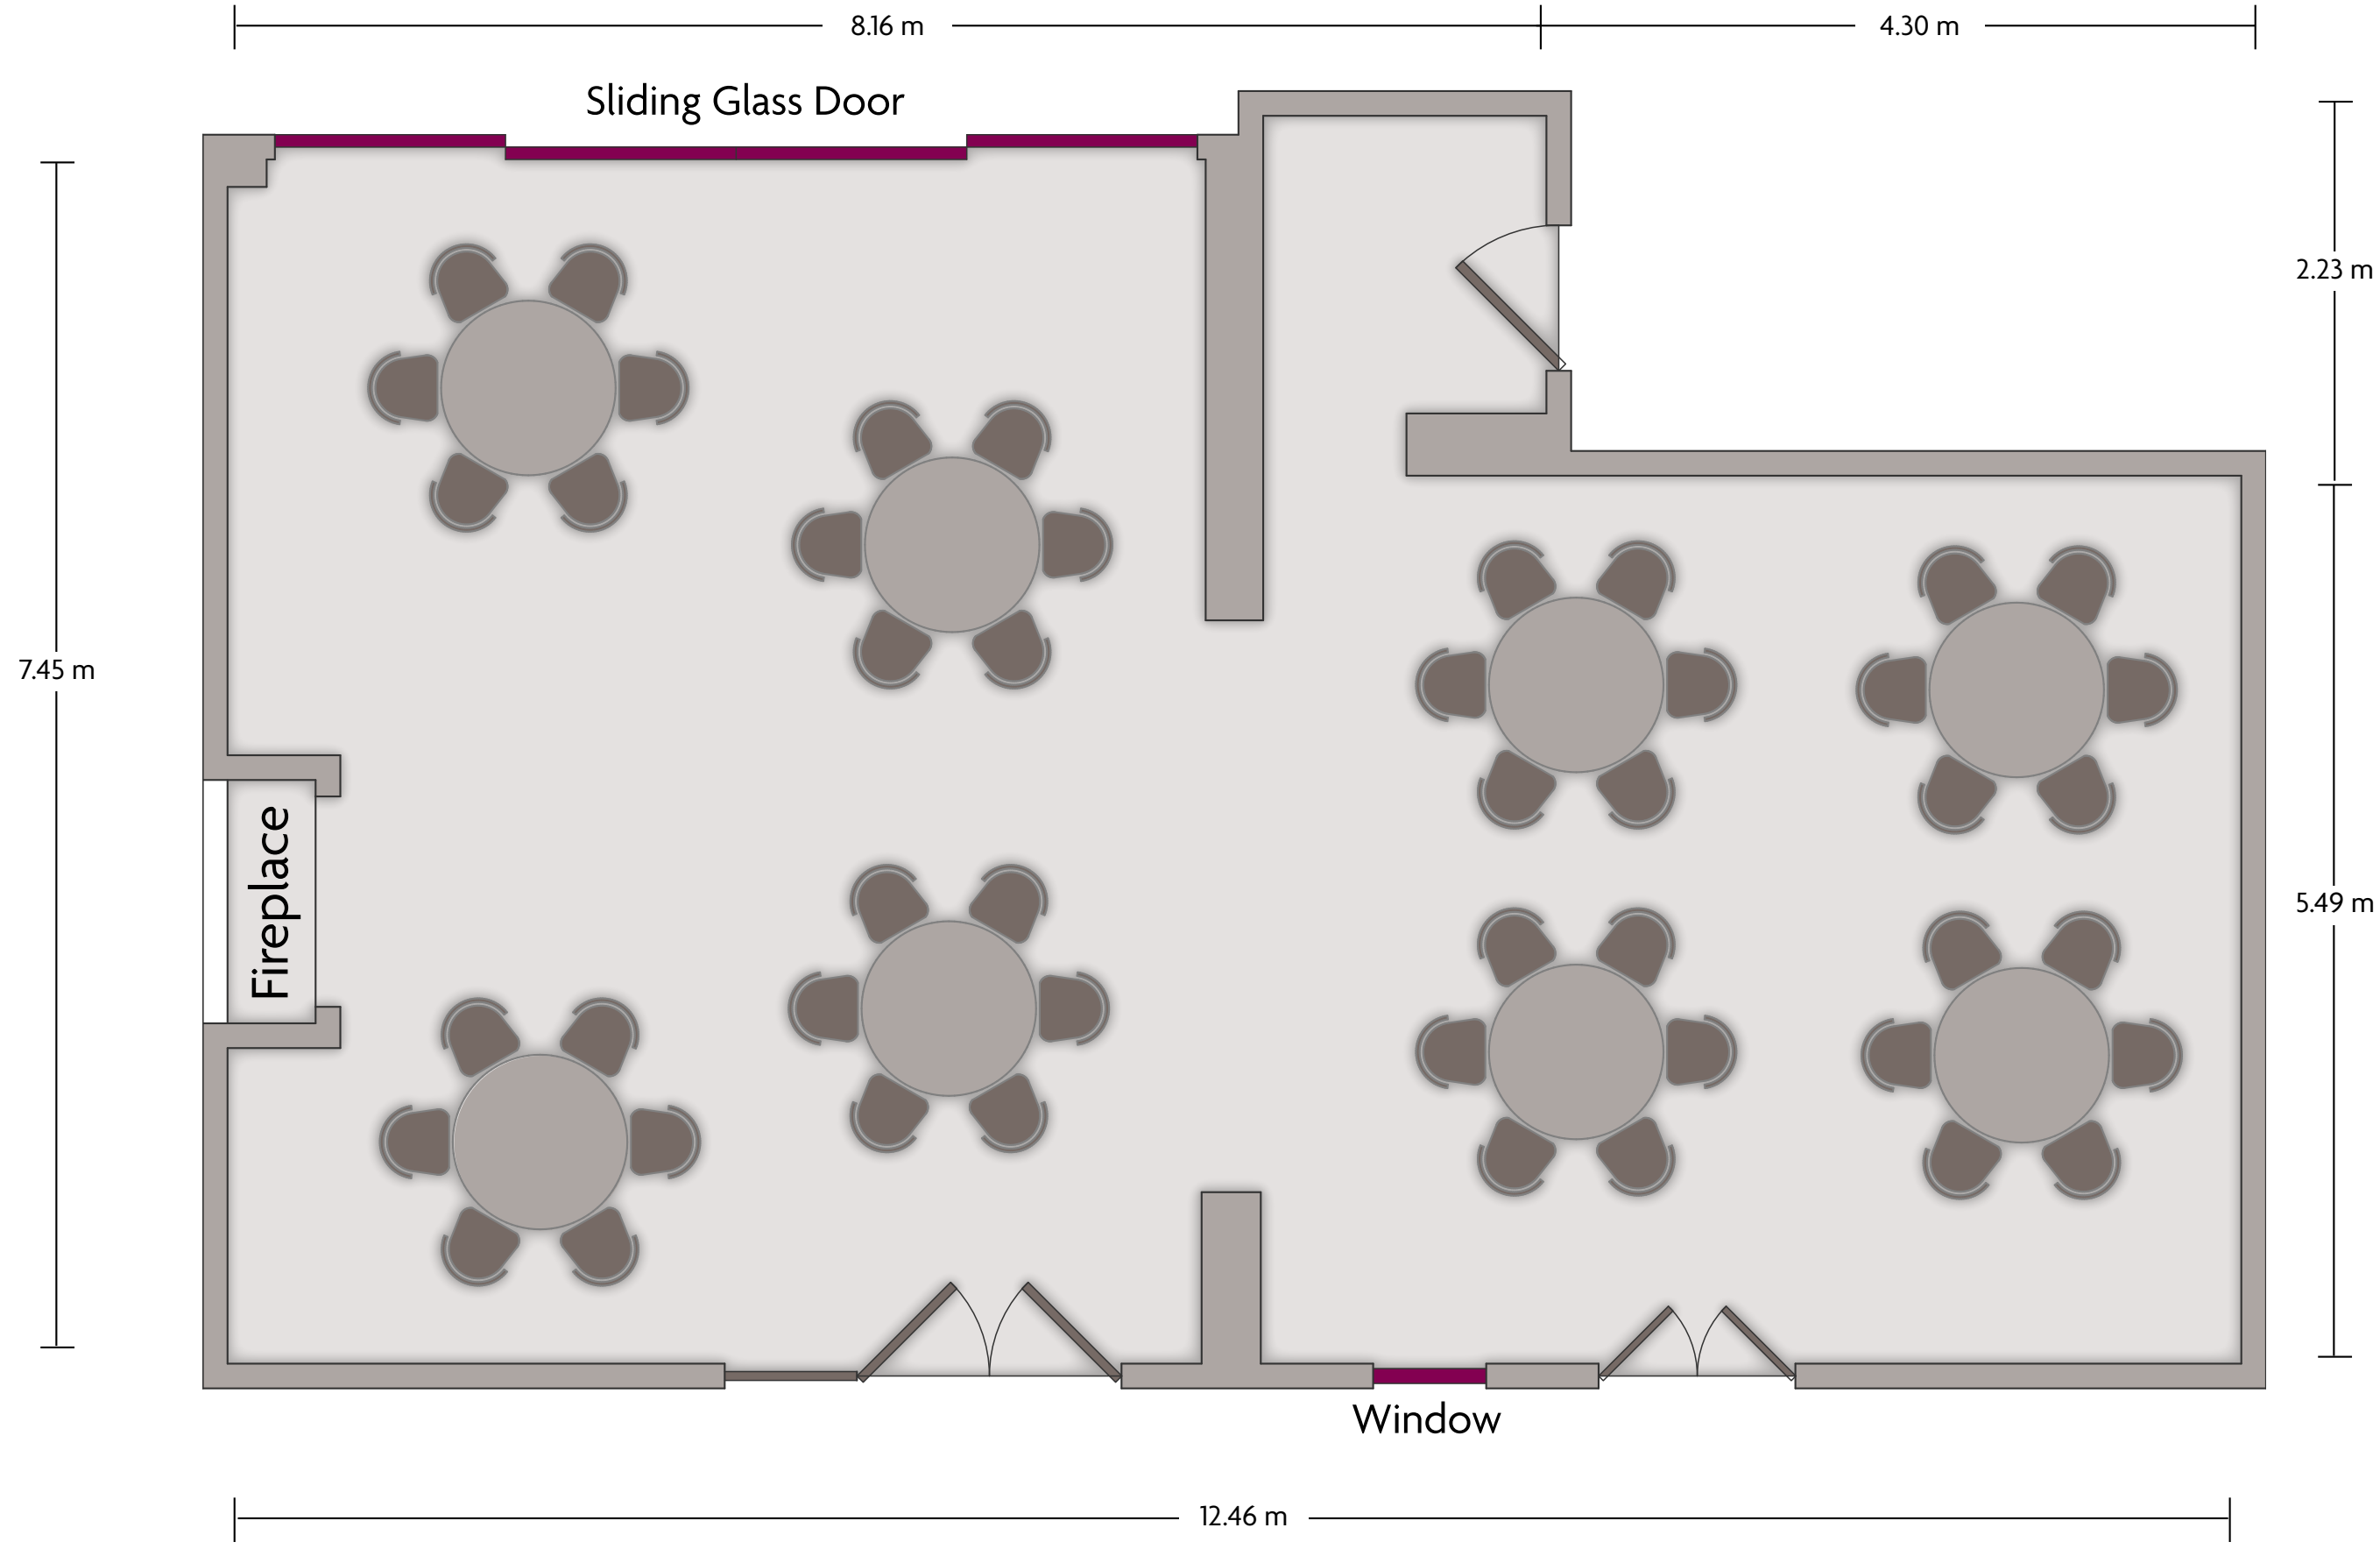

Calle Cerro Cora 939 Con Estados Unidos I Asuncion - 00000, Paraguay I 595.21.452682

Crowne Plaza® Asunción - Lounge

LENGTH: 7.7 m WIDTH: 7.4 m HEIGHT: 2.7 m TOTAL SQUARE METERS: 34.3 m² MAXIMUM CAPACITY: 15 POWER OUTLETS: 6

Calle Cerro Cora 939 Con Estados Unidos | Asuncion - 00000, Paraguay | 595.21.452682

*Multiple layout options available for this space.

LENGTH: 12.5 m WIDTH: 7.4 m HEIGHT: 3.6 m TOTAL SQUARE METERS: 81.8 m² MAXIMUM CAPACITY: 50 POWER OUTLETS: 7

Calle Cerro Cora 939 Con Estados Unidos | Asuncion - 00000, Paraguay | 595.21.452682

Crowne Plaza® Asunción - Planta Baja

LENGTH: 5.8 m WIDTH: 3.2 m HEIGHT: 3.5 m TOTAL SQUARE METERS: 18.1 m² MAXIMUM CAPACITY: 10 POWER OUTLETS: 16

*Multiple layout options available for this space.

LENGTH: 6.8 m WIDTH: 5.1 m HEIGHT: 2.5 m TOTAL SQUARE METERS: 36.1 m² MAXIMUM CAPACITY: 24 POWER OUTLETS: 9

Calle Cerro Cora 939 Con Estados Unidos | Asuncion - 00000, Paraguay | 595.21.452682