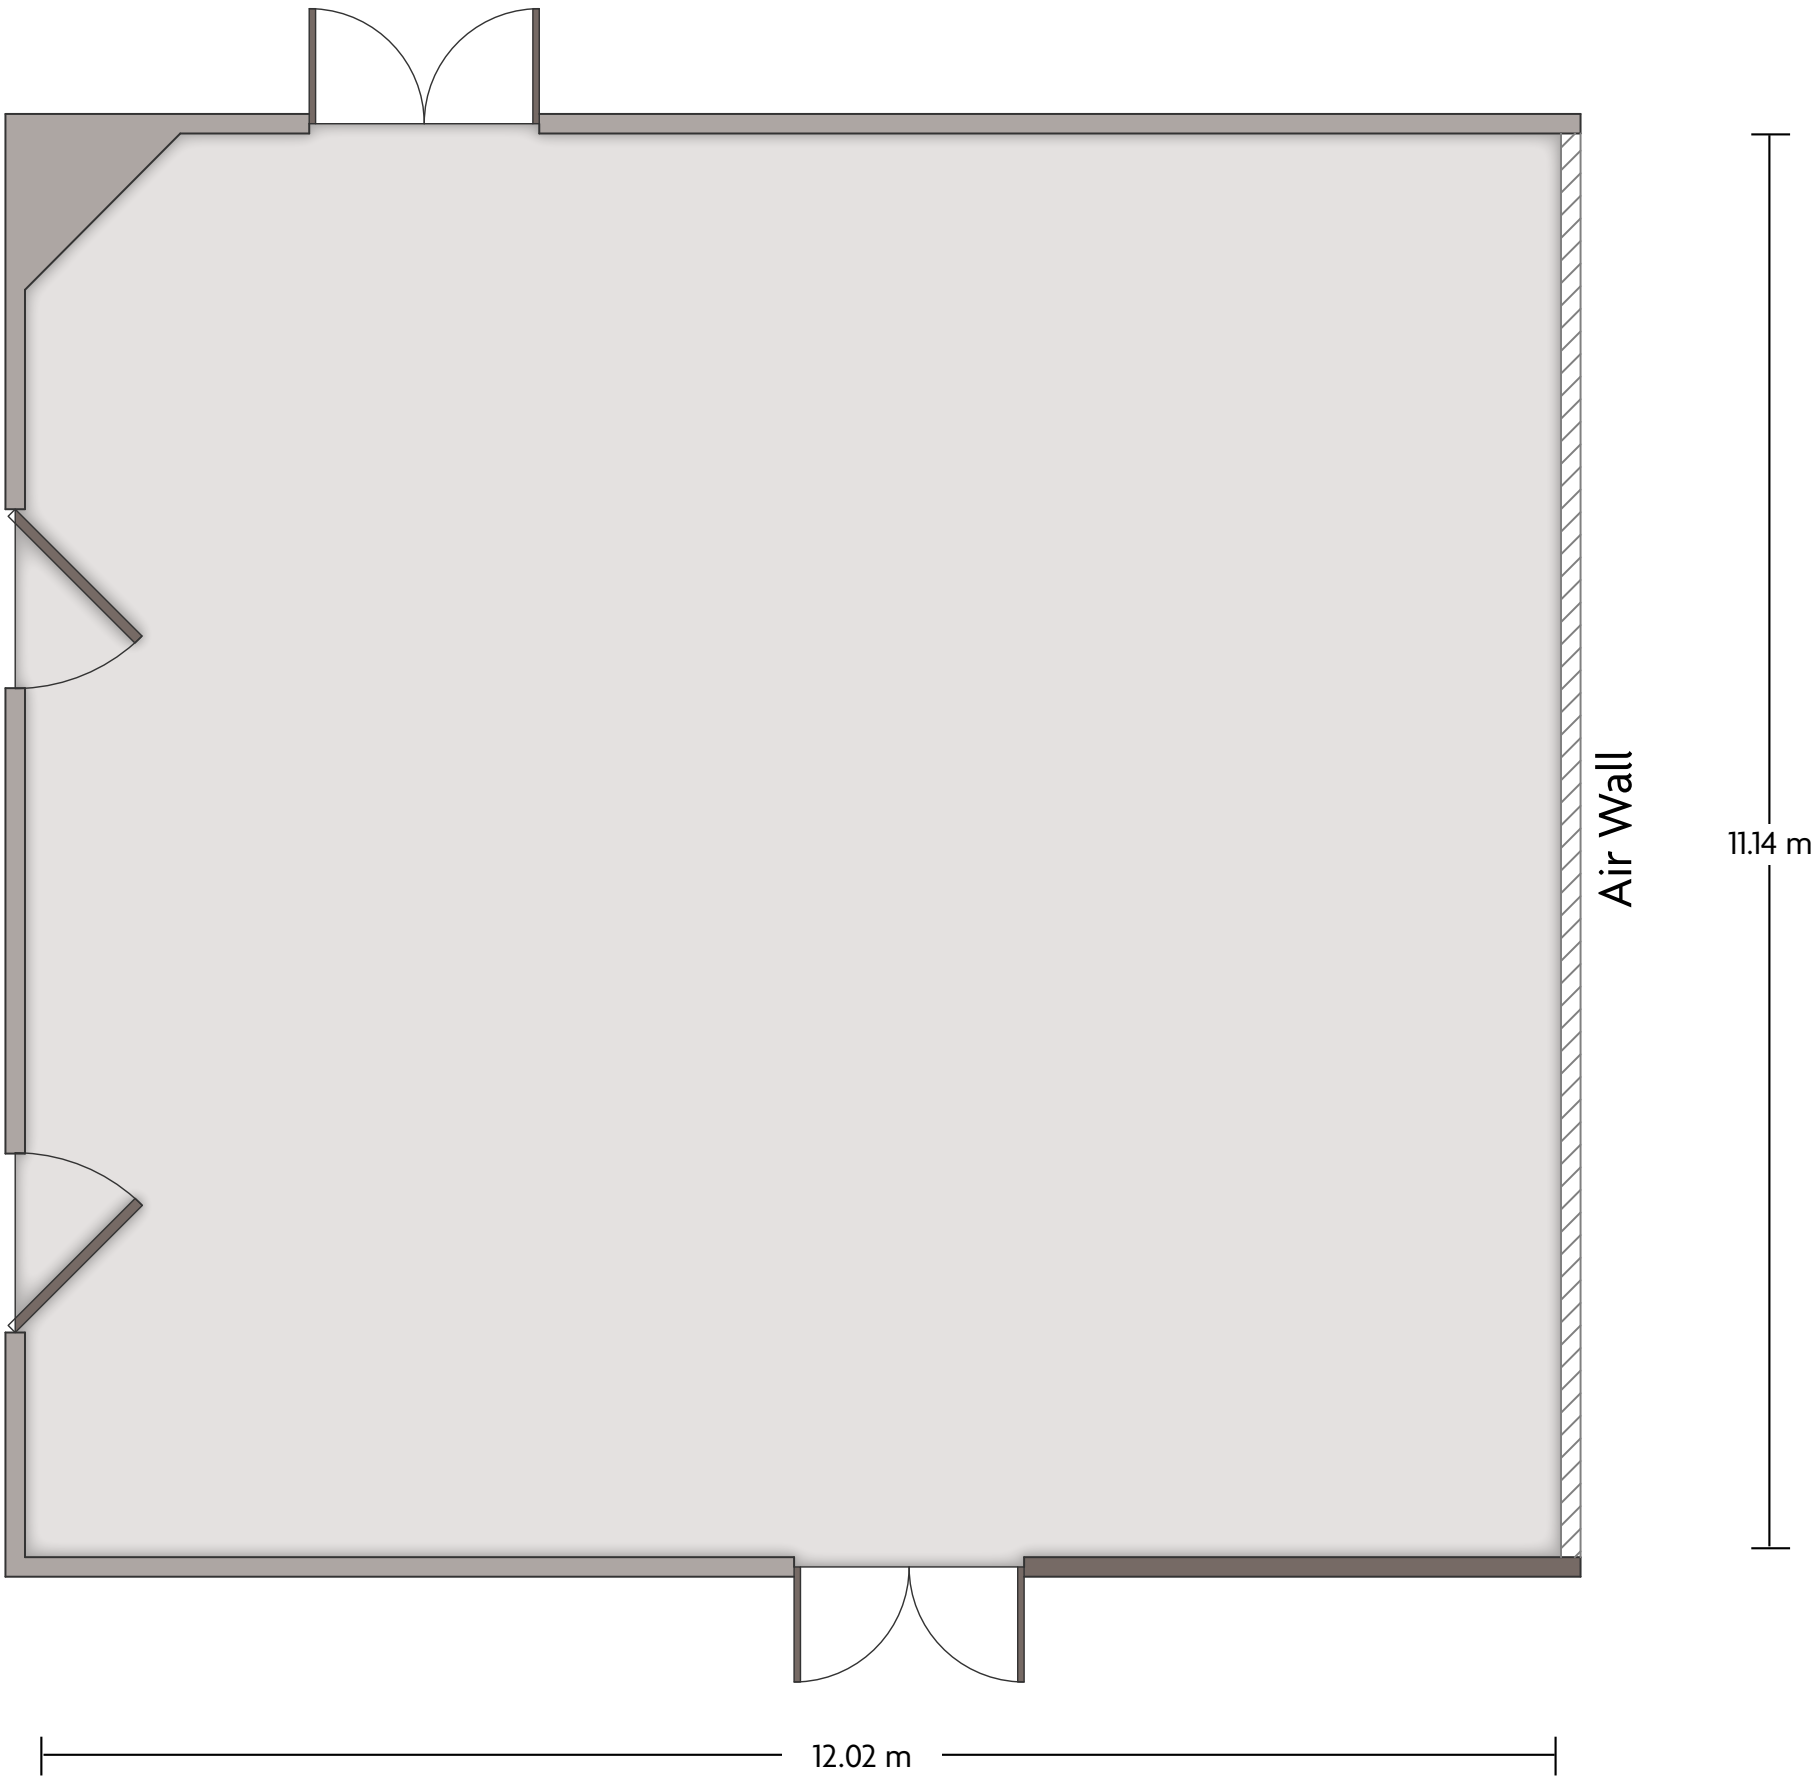

LENGTH: 5.3 m WIDTH: 3.4 m HEIGHT: 2.7 m TOTAL SQUARE METERS: 15.4 m² MAXIMUM CAPACITY: 6 POWER OUTLETS: 3

Calle Cerro Cora 939 Con Estados Unidos | Asuncion - 00000, Paraguay | 595.21.452682

Crowne Plaza® Asunción - Salón Cristales 1

LENGTH: 12.02 m WIDTH: 11.14 m HEIGHT: 3 m TOTAL SQUARE METERS: 133.1 m² MAXIMUM CAPACITY: 150 POWER OUTLETS: 11

Calle Cerro Cora 939 Con Estados Unidos | Asuncion - 00000, Paraguay | 595.21.452682

*Multiple layout options available for this space.

Crowne Plaza® Asunción - Salón Cristales 2

LENGTH: 11.8 m WIDTH: 11.1 m HEIGHT: 3 m TOTAL SQUARE METERS: 130.4 m² MAXIMUM CAPACITY: 150 POWER OUTLETS: 13

Calle Cerro Cora 939 Con Estados Unidos | Asuncion - 00000, Paraguay | 595.21.452682

*Multiple layout options available for this space.

Crowne Plaza® Asunción - Salón Cristales 3

LENGTH: 12.4 m WIDTH: 11.1 m HEIGHT: 3 m TOTAL SQUARE METERS: 137.8 m² MAXIMUM CAPACITY: 150 POWER OUTLETS: 11