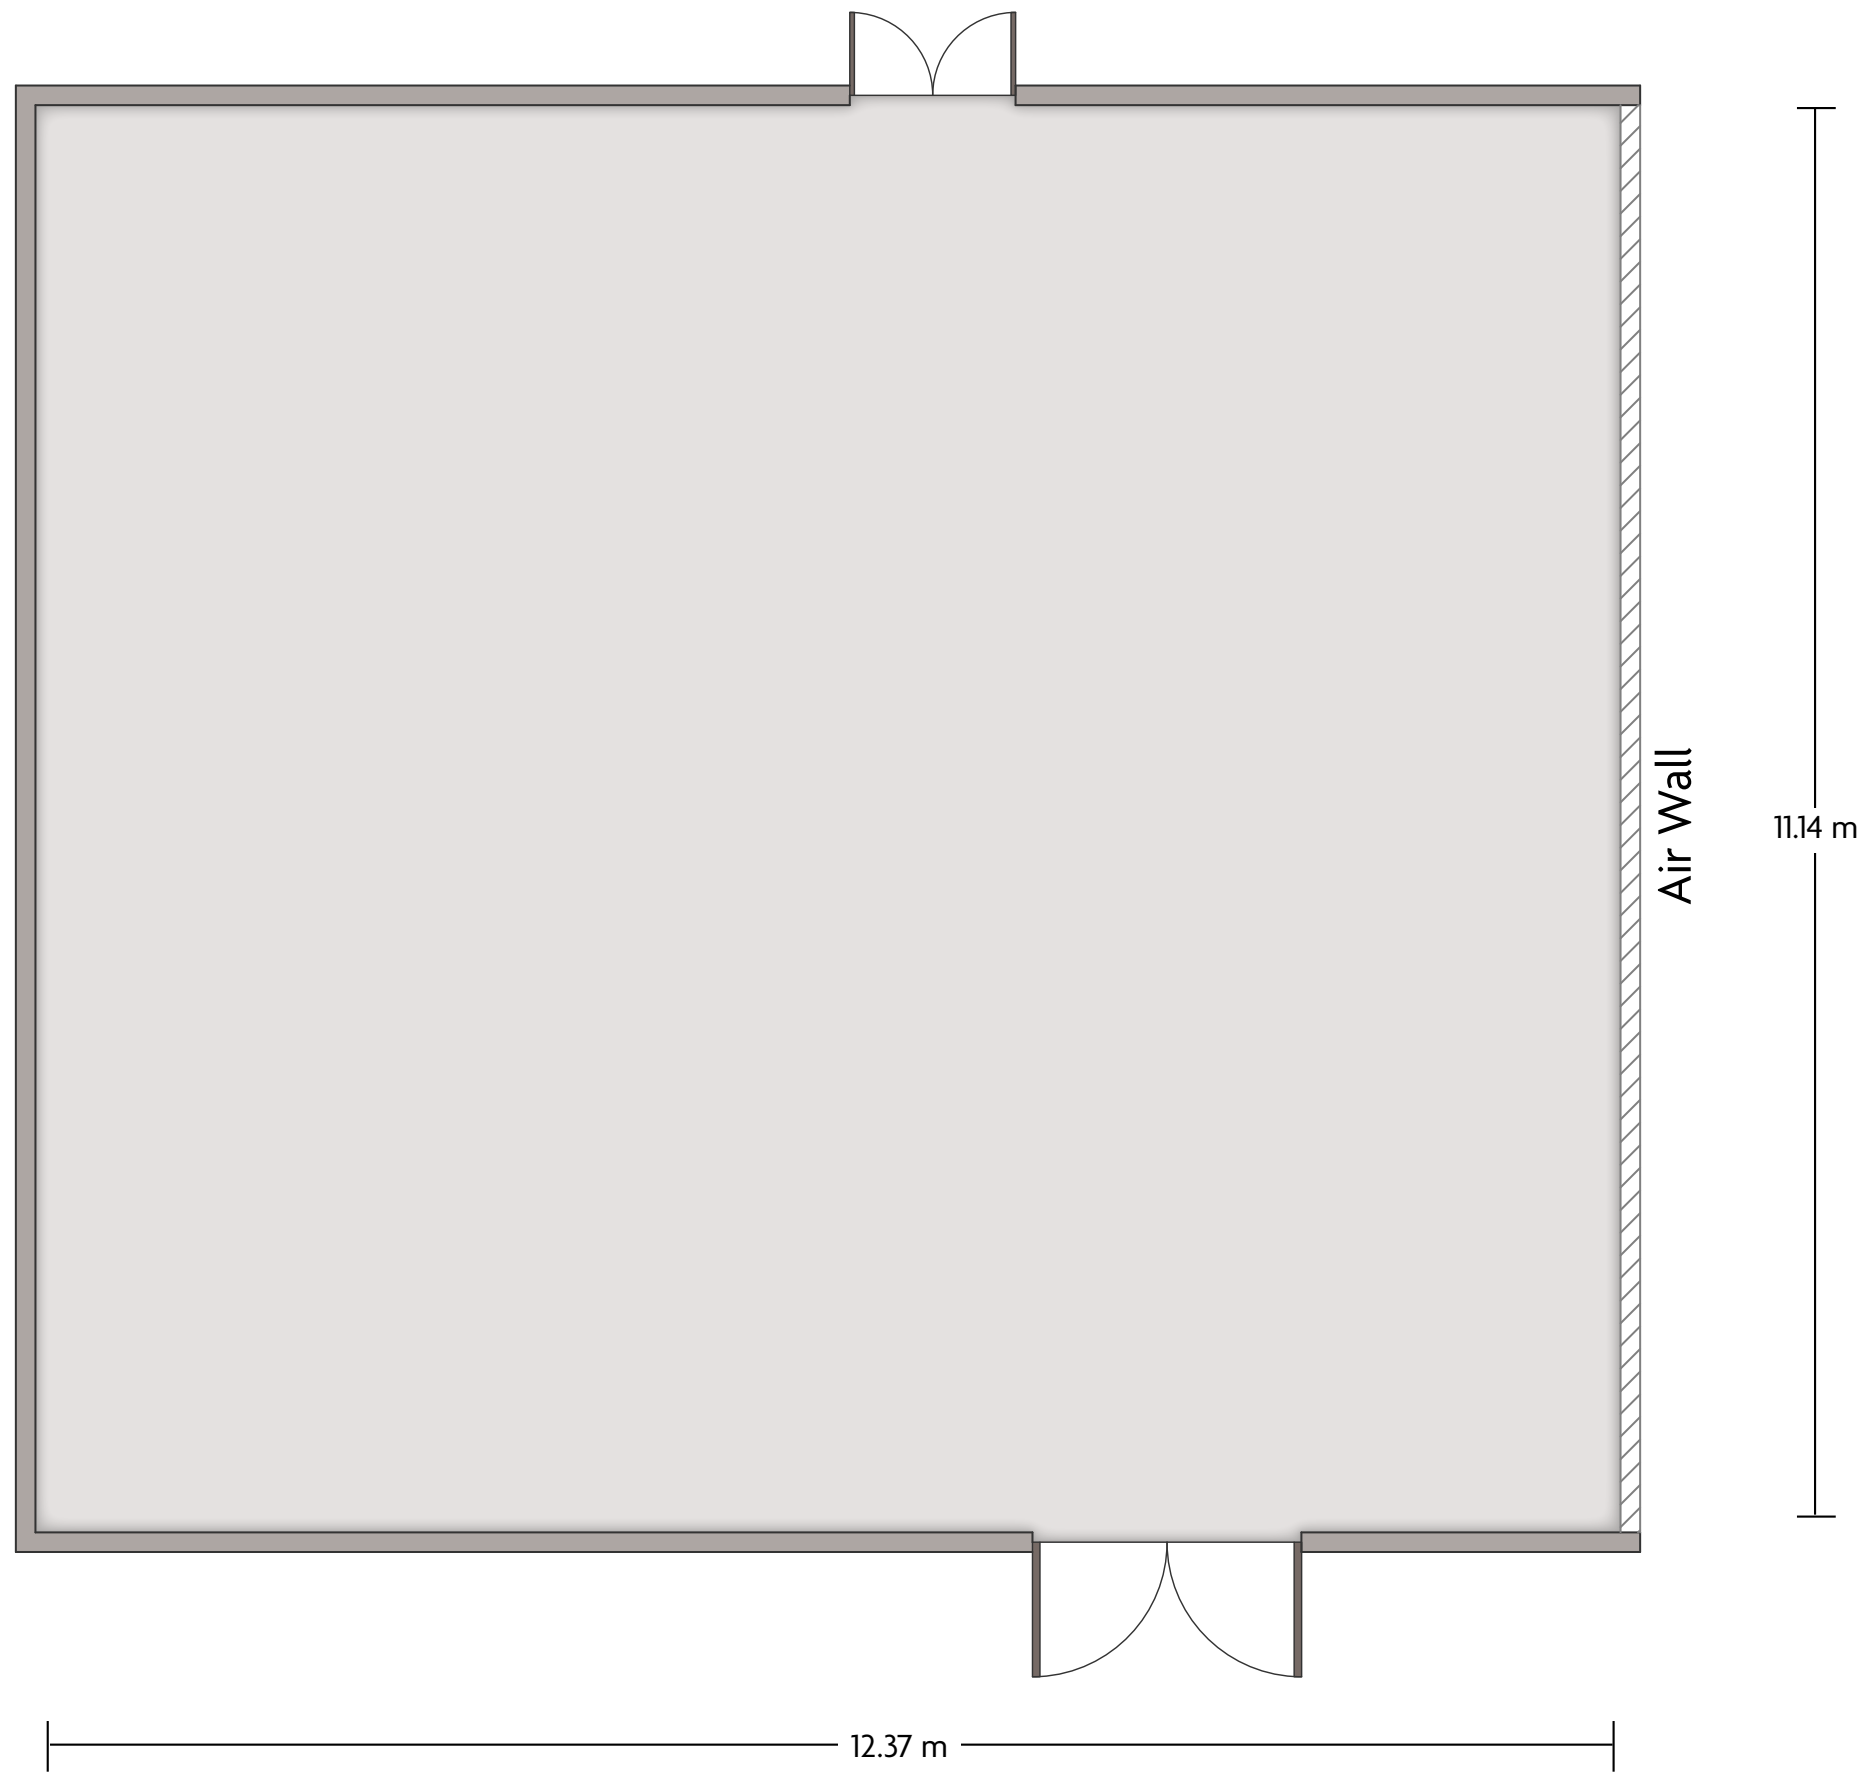

Crowne Plaza® Asunción - Salón Cristales 2

LENGTH: 11.8 m WIDTH: 11.1 m HEIGHT: 3 m TOTAL SQUARE METERS: 130.4 m² MAXIMUM CAPACITY: 150 POWER OUTLETS: 13

Calle Cerro Cora 939 Con Estados Unidos | Asuncion - 00000, Paraguay | 595.21.452682

*Multiple layout options available for this space.

Crowne Plaza® Asunción - Salón Cristales 3

LENGTH: 12.4 m WIDTH: 11.1 m HEIGHT: 3 m TOTAL SQUARE METERS: 137.8 m² MAXIMUM CAPACITY: 150 POWER OUTLETS: 11

Calle Cerro Cora 939 Con Estados Unidos | Asuncion - 00000, Paraguay | 595.21.452682

*Multiple layout options available for this space.

Crowne Plaza® Asunción - Salón Foyer

LENGTH: 11.3 m WIDTH: 10 m HEIGHT: 3 m TOTAL SQUARE METERS: 89.4 m² MAXIMUM CAPACITY: 30 POWER OUTLETS: 3

*Multiple layout options available for this space.

LENGTH: 6.8 m WIDTH: 5.1 m HEIGHT: 2.5 m TOTAL SQUARE METERS: 36.1 m² MAXIMUM CAPACITY: 24 POWER OUTLETS: 9

Calle Cerro Cora 939 Con Estados Unidos | Asuncion - 00000, Paraguay | 595.21.452682