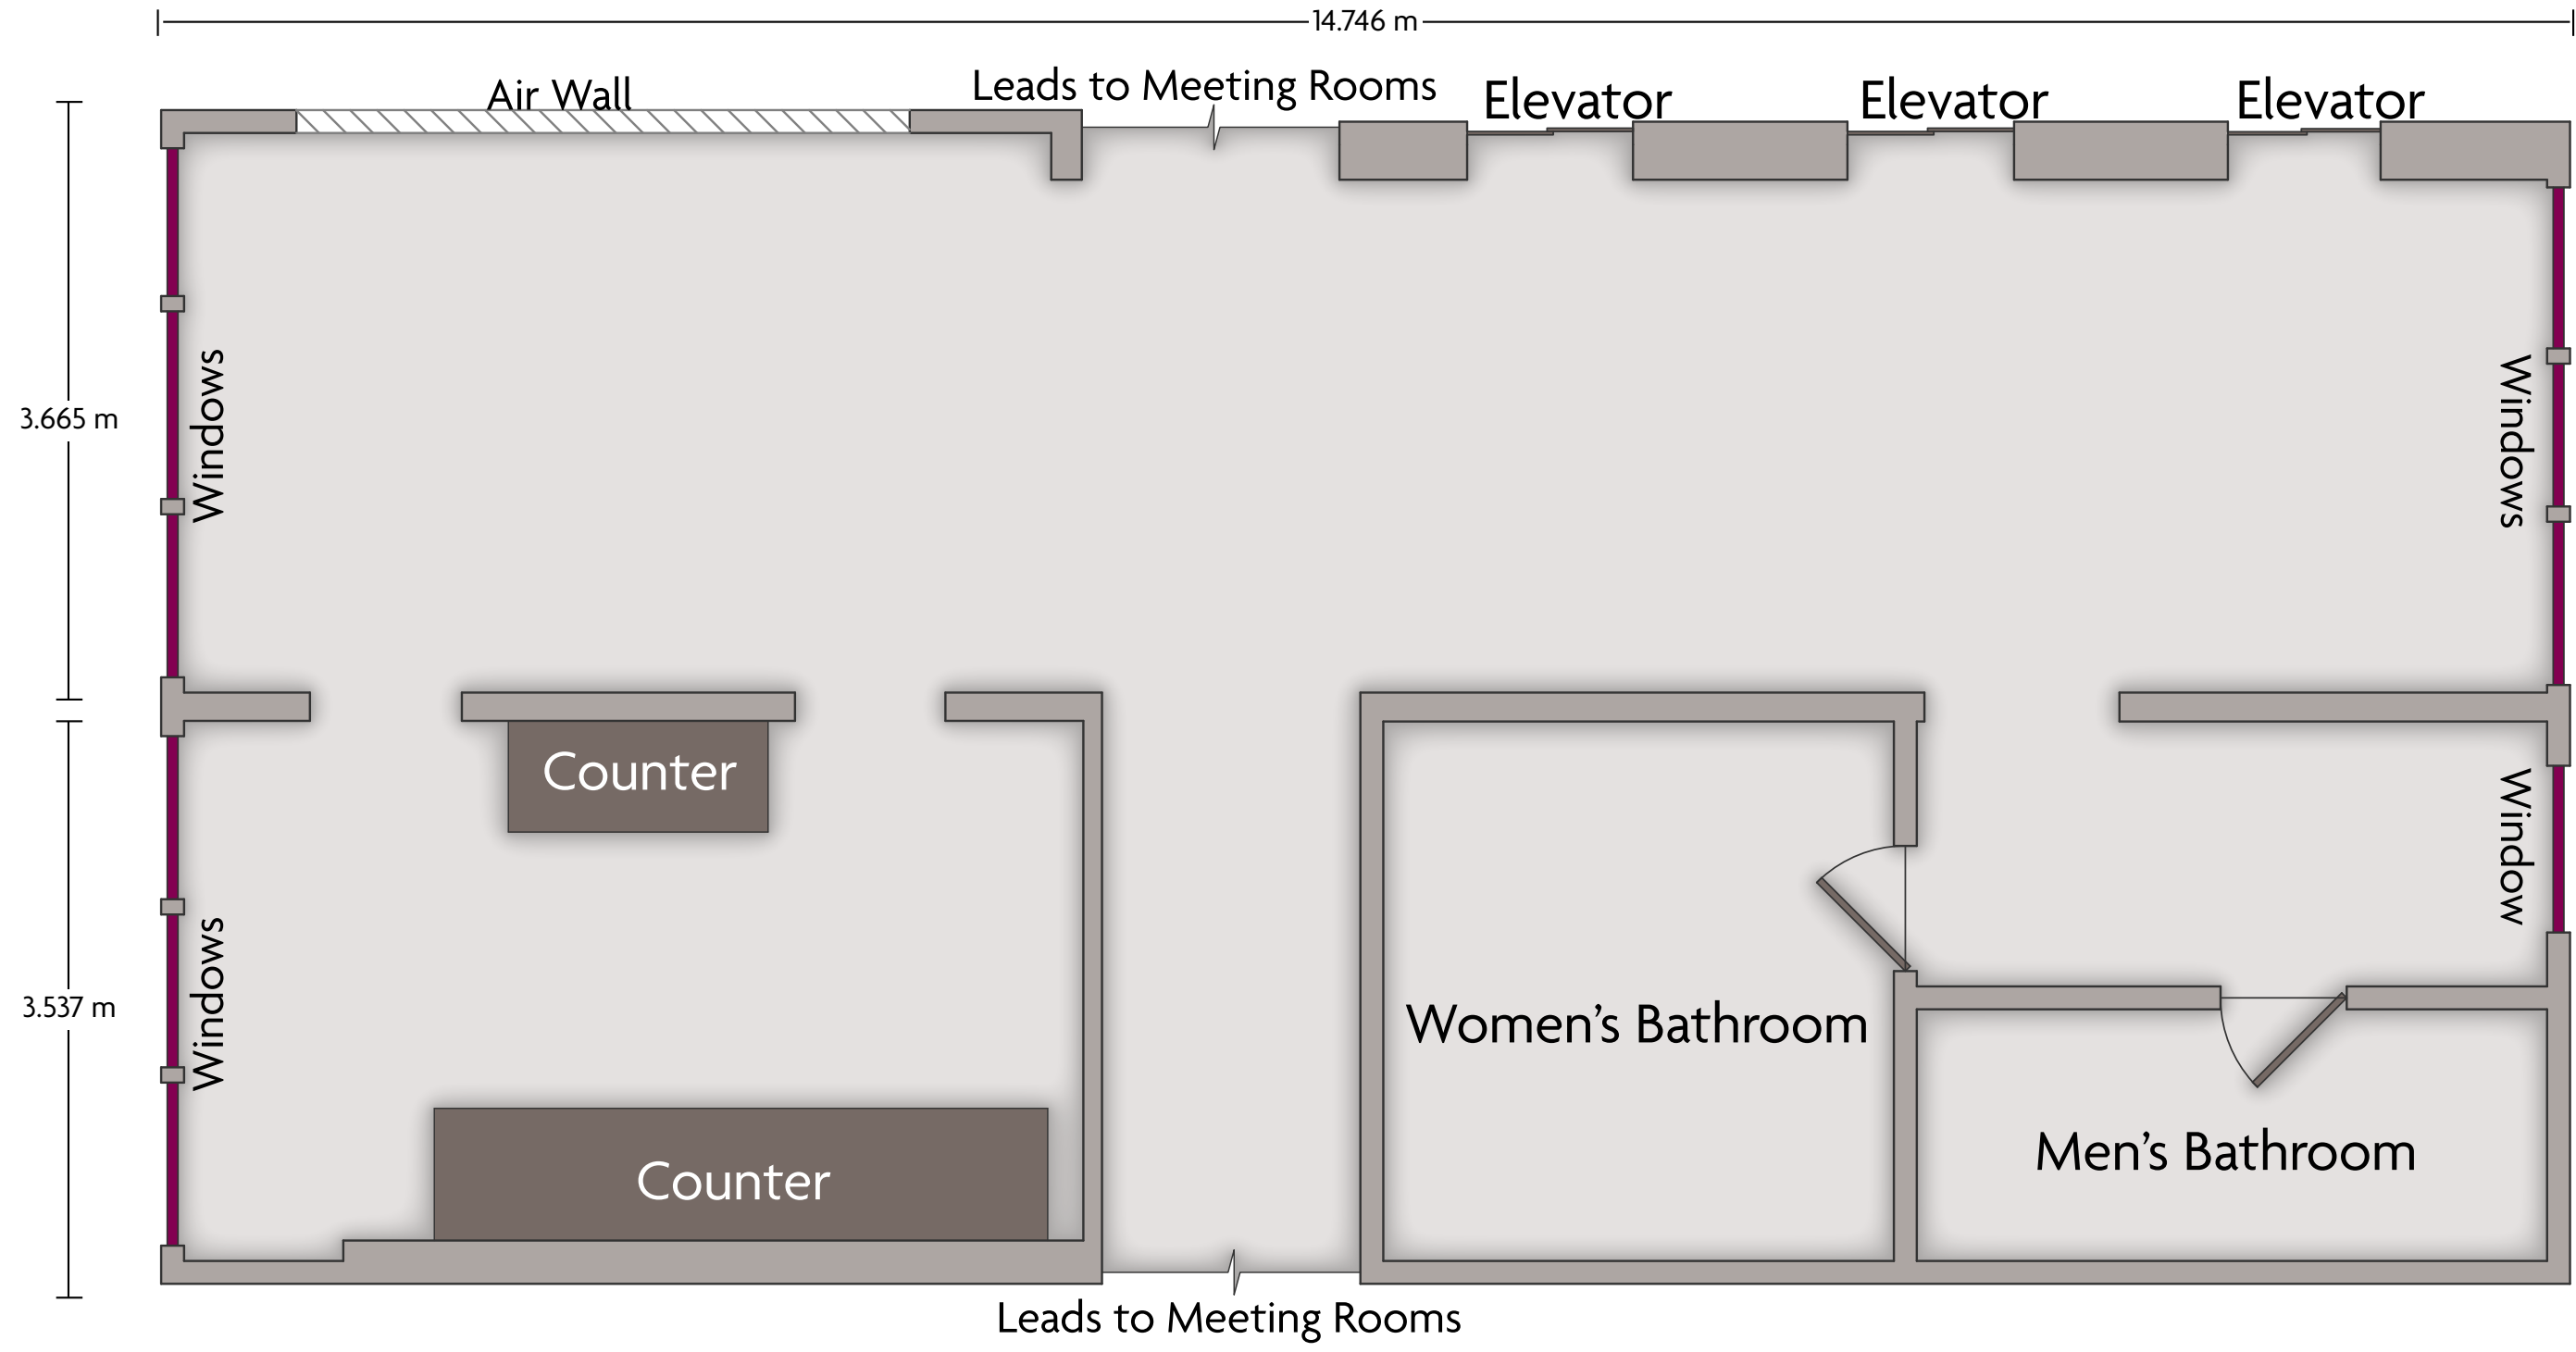

LENGTH: 14.8 m   WIDTH: 3.7 m   HEIG2.6 m   TOTAL SQUARE METERS: 89.5 m²   MAXIMUM CAPACITY: 25   POWER OUTLETS: 6

Gerard le Grellelaan 10 | 2020 Antwerpen, Belgium | 32-3-2597500

*Multiple layout options available for this space.