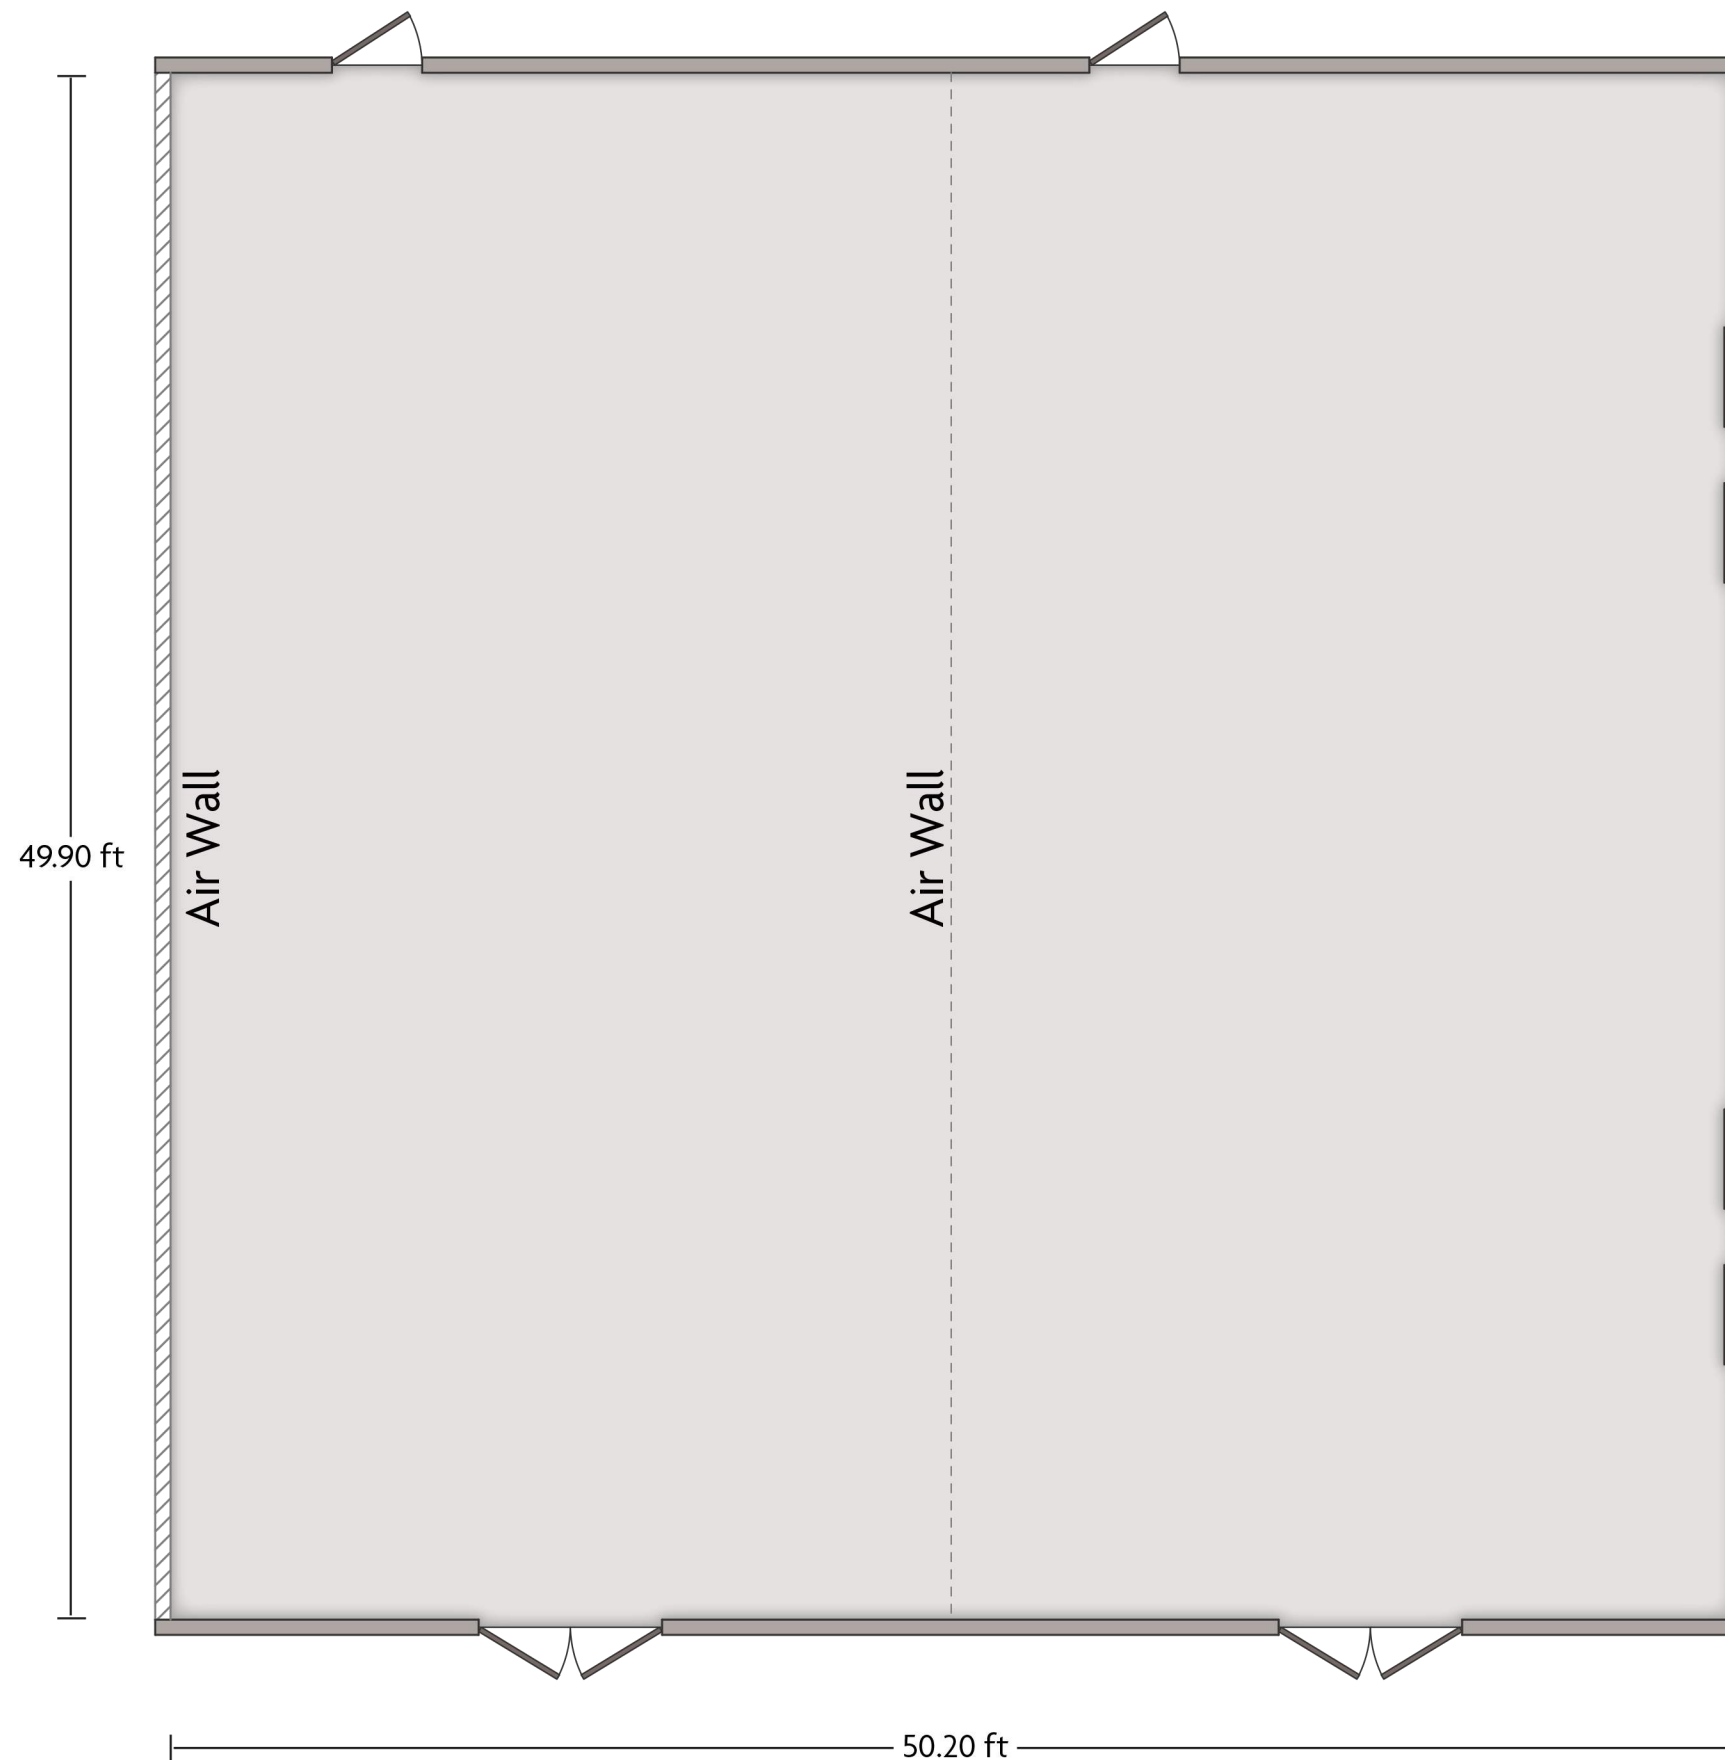

LENGTH: 49.90 ft WIDTH: 25.15 ft HEIGHT: 12.02 ft TOTAL SQUARE FEET: 1,250.74 ft² MAXIMUM CAPACITY: 138 POWER OUTLETS: 4

173 Jennifer Road | Annapolis, Maryland - 21401, United States | 1-410-266-3131

*Multiple layout options available for this space.

LENGTH: 74.57 ft WIDTH: 49.90 ft HEIGHT: 12.02 ft TOTAL SQUARE FEET: 3,716.84 ft² MAXIMUM CAPACITY: 415 POWER OUTLETS: 10

173 Jennifer Road | Annapolis, Maryland - 21401, United States | 1-410-266-3131

*Multiple layout options available for this space.

LENGTH: 50.20 ft WIDTH: 49.90 ft HEIGHT: 12.02 ft TOTAL SQUARE FEET: 2,500.65 ft² MAXIMUM CAPACITY: 276 POWER OUTLETS: 6

173 Jennifer Road | Annapolis, Maryland - 21401, United States | 1-410-266-3131

*Multiple layout options available for this space.

LENGTH: 99.72 ft WIDTH: 49.90 ft HEIGHT: 12.02 ft TOTAL SQUARE FEET: 4,967.58 ft² MAXIMUM CAPACITY: 575 POWER OUTLETS: 14

173 Jennifer Road | Annapolis, Maryland - 21401, United States | 1-410-266-3131