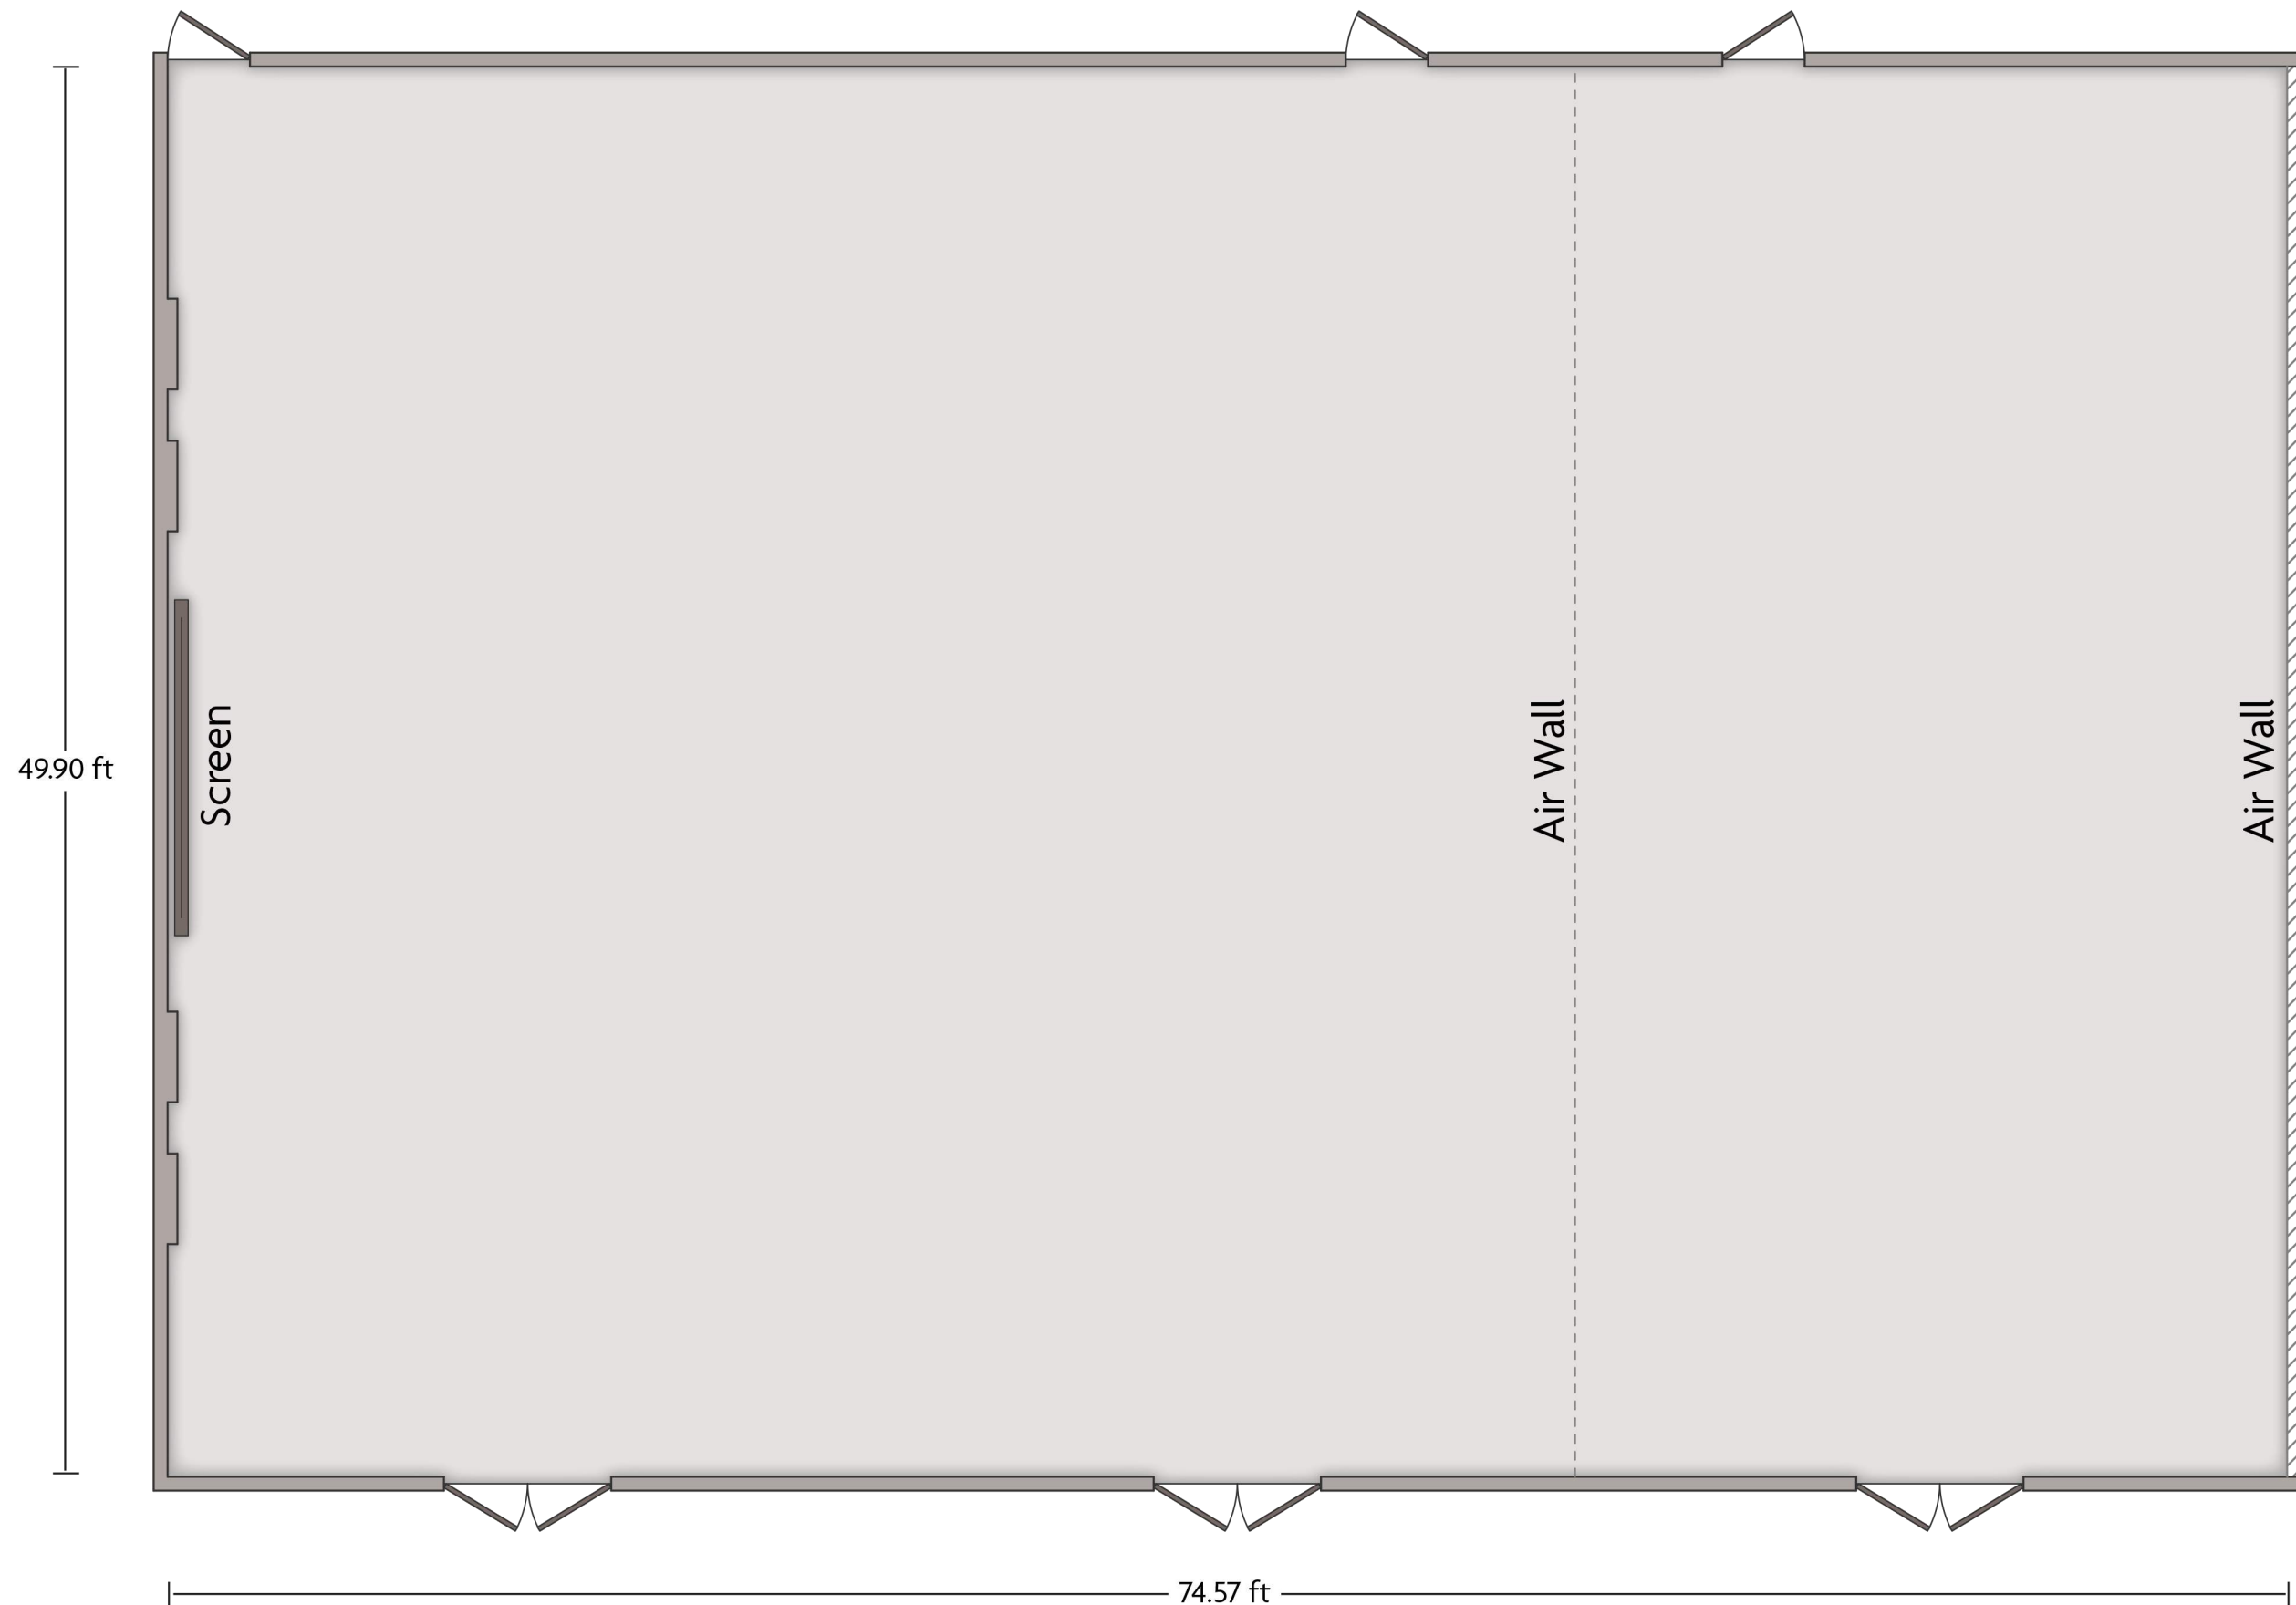

LENGTH: 49.90 ft WIDTH: 25.05 ft HEIGHT: 12.02 ft TOTAL SQUARE FEET: 1,249.91 ft² MAXIMUM CAPACITY: 138 POWER OUTLETS: 2

173 Jennifer Road | Annapolis, Maryland - 21401, United States | 1-410-266-3131

*Multiple layout options available for this space.

LENGTH: 49.90 ft WIDTH: 25.15 ft HEIGHT: 12.02 ft TOTAL SQUARE FEET: 1,250.74 ft² MAXIMUM CAPACITY: 138 POWER OUTLETS: 4

173 Jennifer Road | Annapolis, Maryland - 21401, United States | 1-410-266-3131

*Multiple layout options available for this space.

LENGTH: 74.57 ft WIDTH: 49.90 ft HEIGHT: 12.02 ft TOTAL SQUARE FEET: 3,716.84 ft² MAXIMUM CAPACITY: 415 POWER OUTLETS: 10

173 Jennifer Road | Annapolis, Maryland - 21401, United States | 1-410-266-3131

*Multiple layout options available for this space.

LENGTH: 50.20 ft WIDTH: 49.90 ft HEIGHT: 12.02 ft TOTAL SQUARE FEET: 2,500.65 ft² MAXIMUM CAPACITY: 276 POWER OUTLETS: 6

173 Jennifer Road | Annapolis, Maryland - 21401, United States | 1-410-266-3131