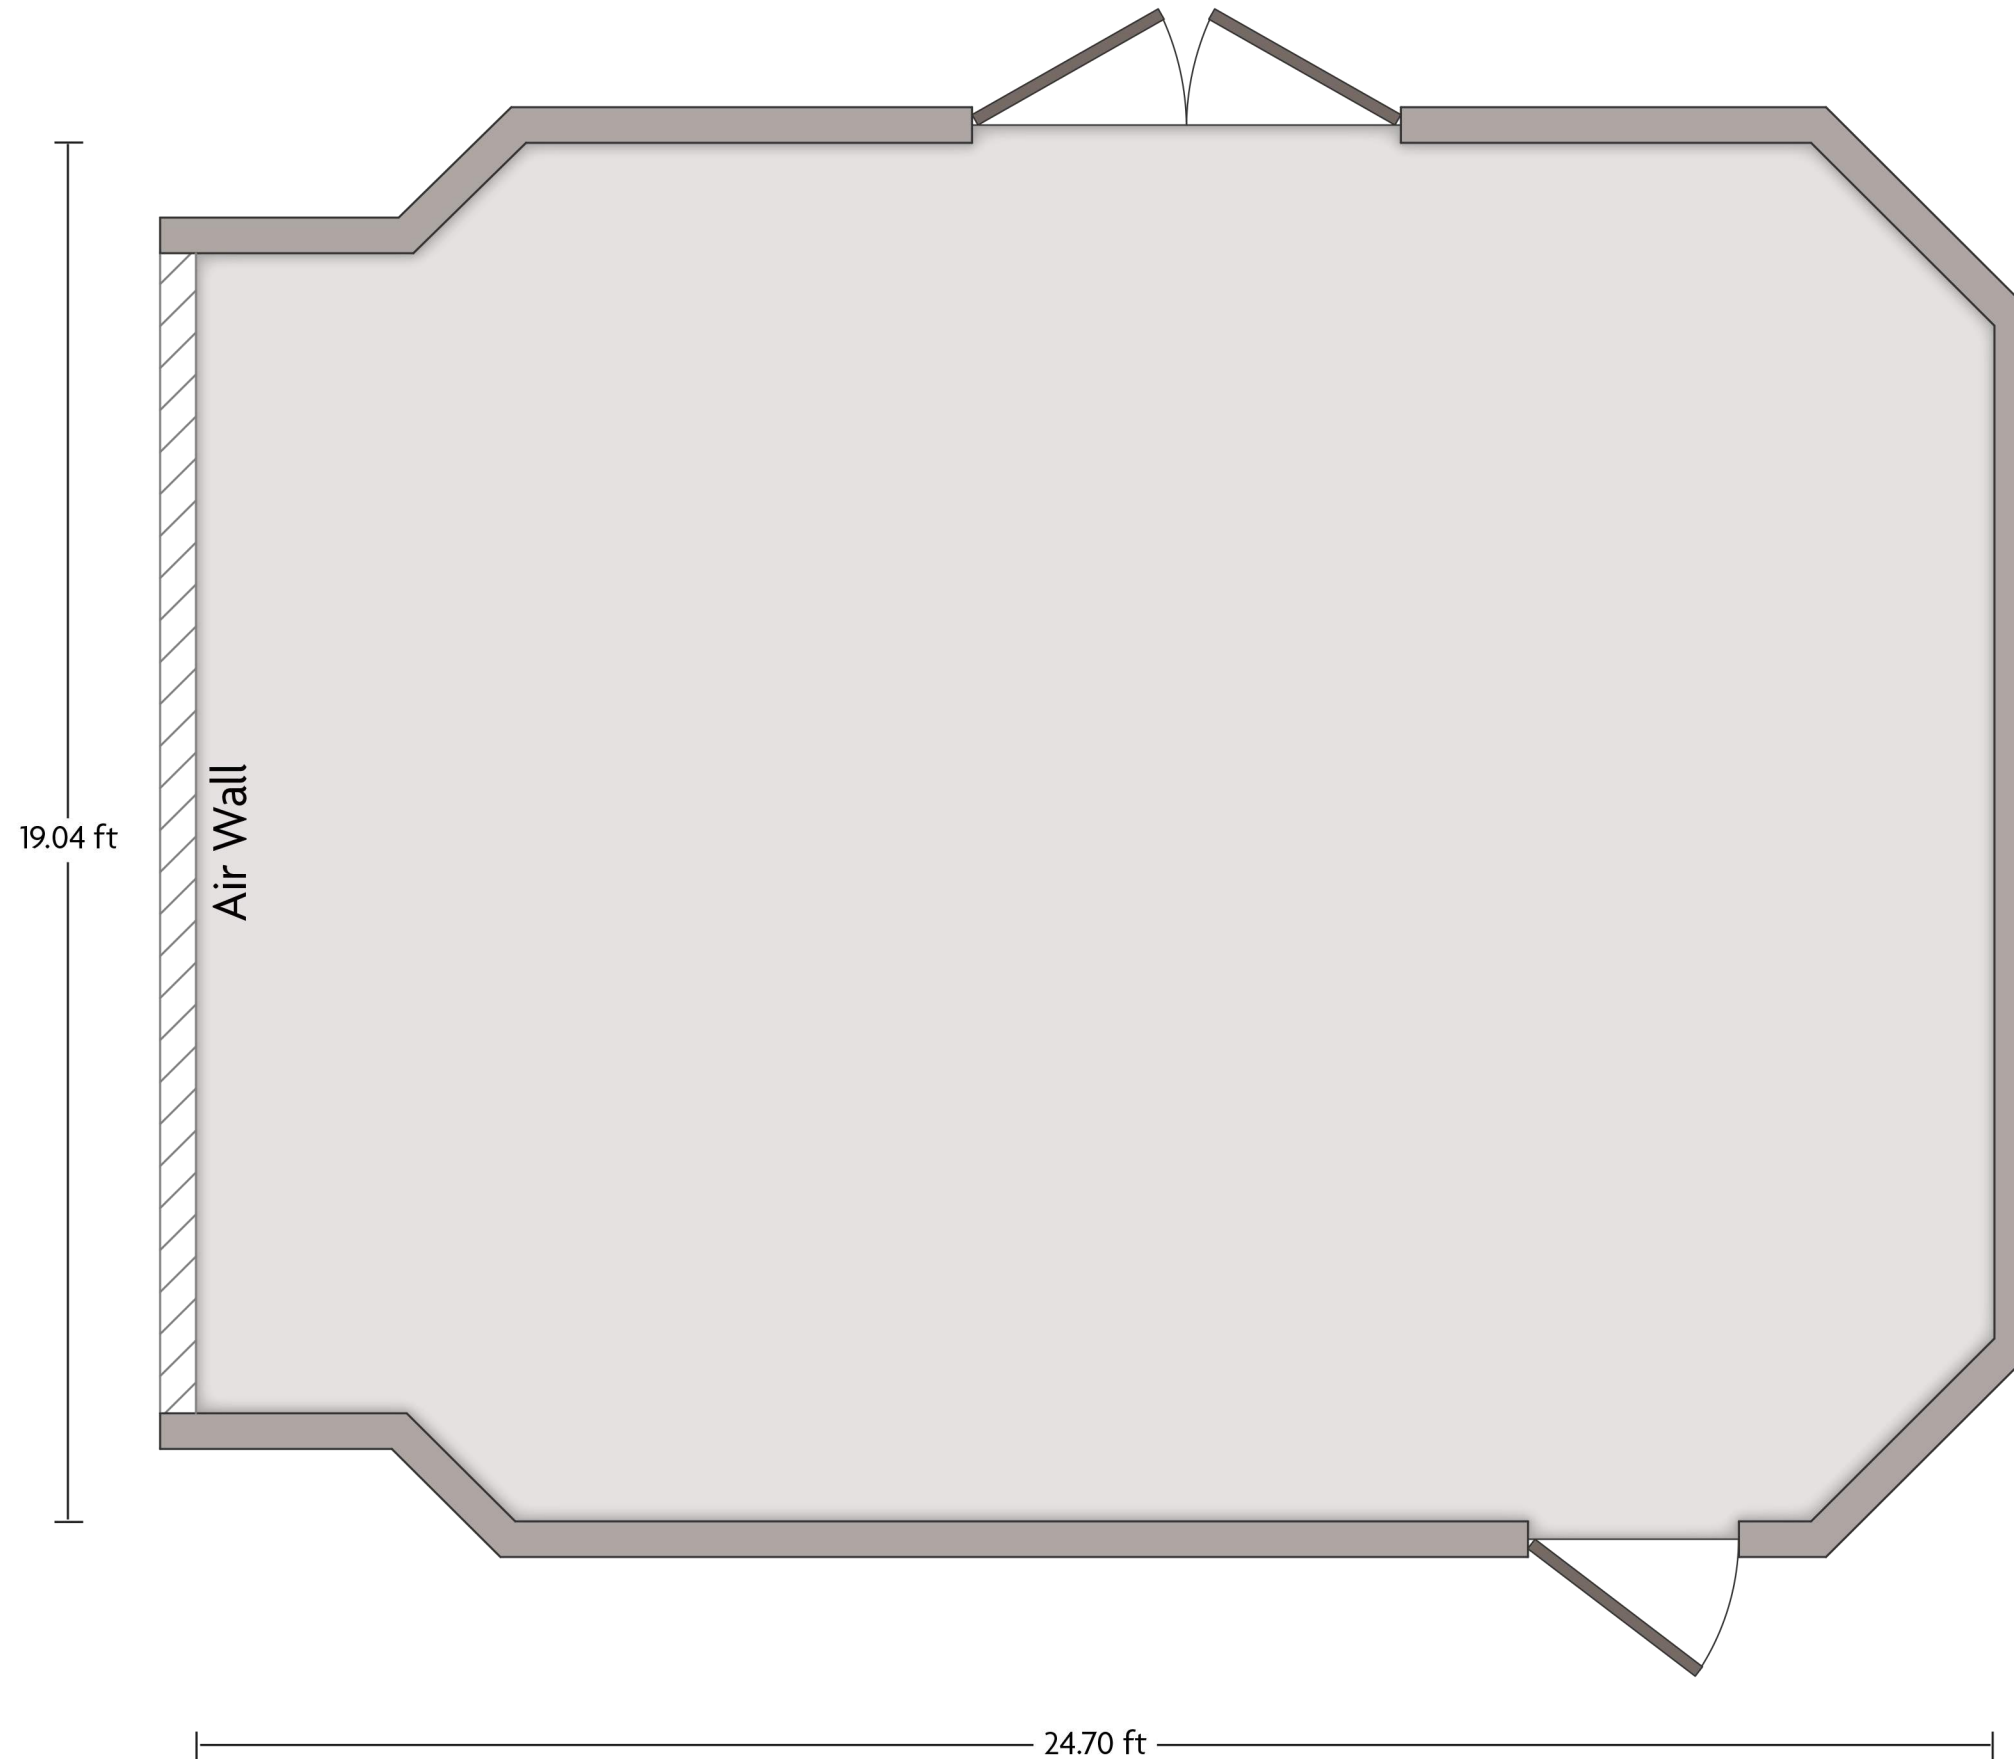

*Multiple layout options available for this space.

LENGTH: 99.72 ft WIDTH: 49.90 ft HEIGHT: 12.02 ft TOTAL SQUARE FEET: 4,967.58 ft² MAXIMUM CAPACITY: 575 POWER OUTLETS: 14

173 Jennifer Road | Annapolis, Maryland - 21401, United States | 1-410-266-3131

*Multiple layout options available for this space.

LENGTH: 23.81 ft WIDTH: 19.04 ft HEIGHT: 8.89 ft TOTAL SQUARE FEET: 439.26 ft² MAXIMUM CAPACITY: 30 POWER OUTLETS: 4

173 Jennifer Road | Annapolis, Maryland - 21401, United States | 1-410-266-3131

*Multiple layout options available for this space.

LENGTH: 24.70 ft WIDTH: 19.04 ft HEIGHT: 8.89 ft TOTAL SQUARE FEET: 461.27 ft² MAXIMUM CAPACITY: 30 POWER OUTLETS: 4

173 Jennifer Road | Annapolis, Maryland - 21401, United States | 1-410-266-3131

*Multiple layout options available for this space.

LENGTH: 48.51 ft WIDTH: 19.04 ft HEIGHT: 8.89 ft TOTAL SQUARE FEET: 891.91 ft² MAXIMUM CAPACITY: 70 POWER OUTLETS: 8

173 Jennifer Road | Annapolis, Maryland - 21401, United States | 1-410-266-3131