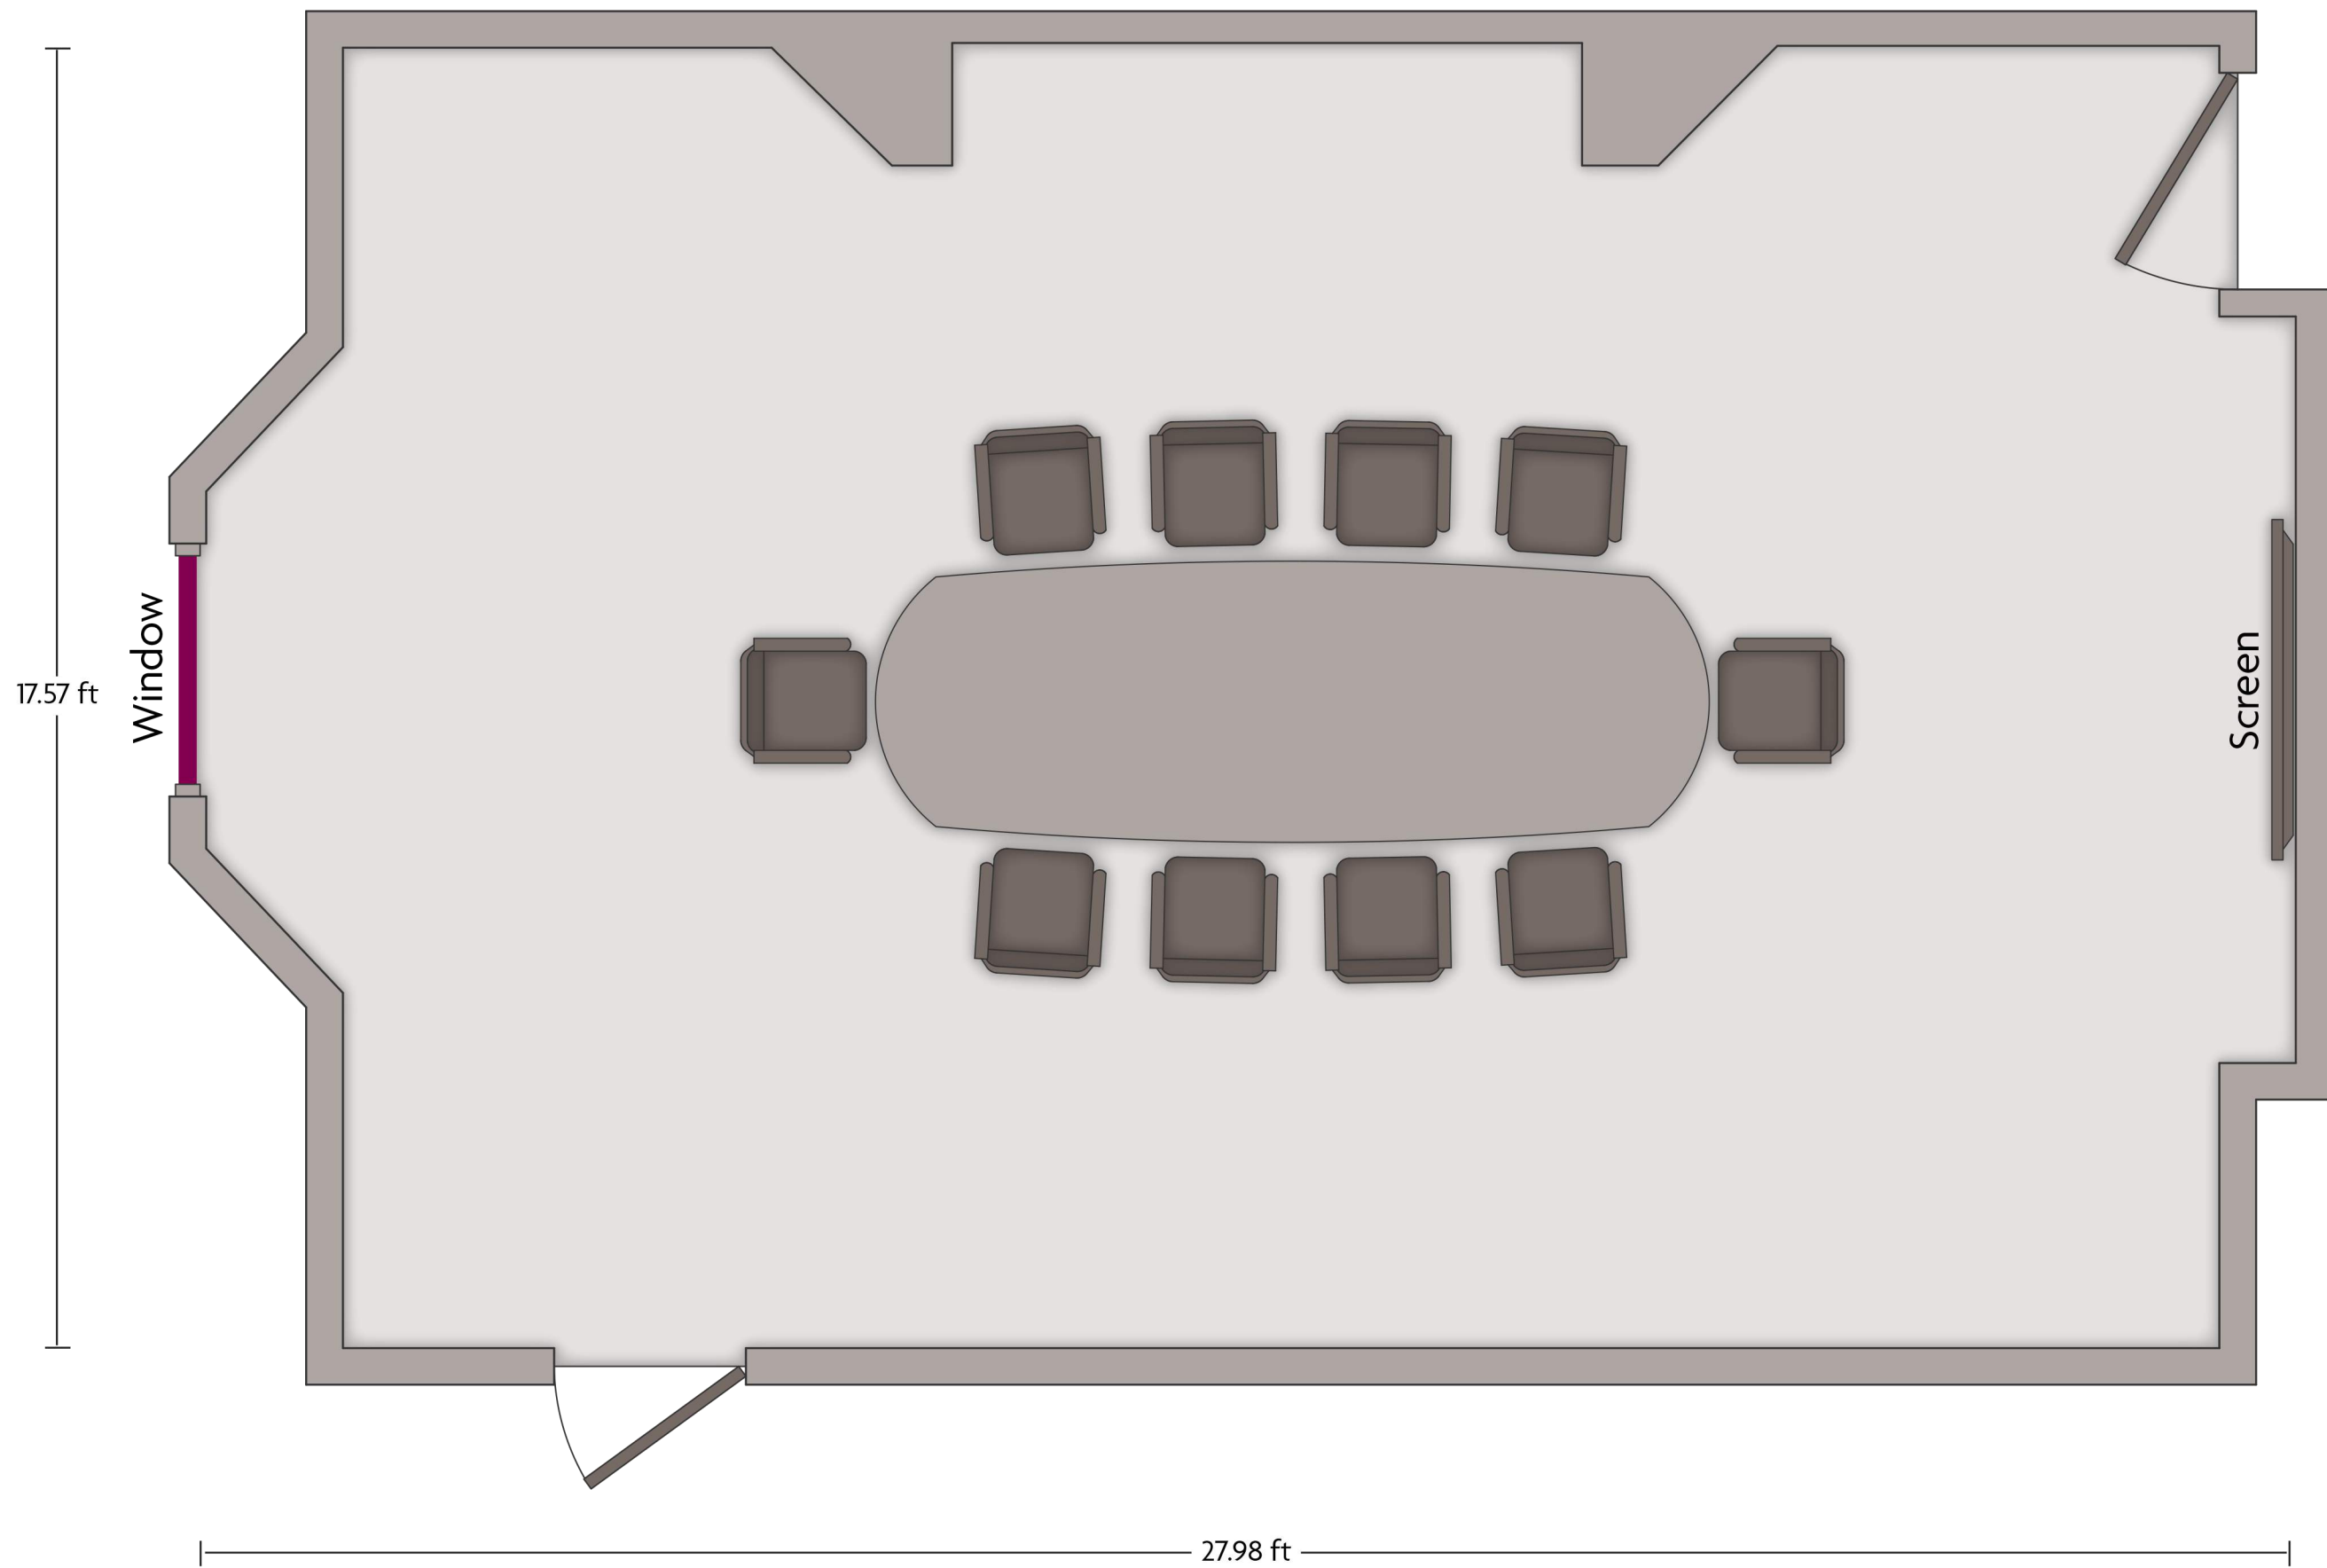

LENGTH: 82.00 ft WIDTH: 39.07 ft HEIGHT: 8.81 ft TOTAL SQUARE FEET: 2,714.29 ft² MAXIMUM CAPACITY: 220 POWER OUTLETS: 10

173 Jennifer Road | Annapolis, Maryland - 21401, United States | 1-410-266-3131

*Multiple layout options available for this space.

LENGTH: 27.98 ft WIDTH: 17.57 ft HEIGHT: 7.37 ft TOTAL SQUARE FEET: 457.91 ft² MAXIMUM CAPACITY: 40 POWER OUTLETS: 1

173 Jennifer Road | Annapolis, Maryland - 21401, United States | 1-410-266-3131

*Multiple layout options available for this space.

LENGTH: 49.90 ft WIDTH: 25.05 ft HEIGHT: 12.02 ft TOTAL SQUARE FEET: 1,249.91 ft² MAXIMUM CAPACITY: 138 POWER OUTLETS: 2

173 Jennifer Road | Annapolis, Maryland - 21401, United States | 1-410-266-3131

*Multiple layout options available for this space.

*Multiple layout options available for this space.

LENGTH: 99.72 ft WIDTH: 49.90 ft HEIGHT: 12.02 ft TOTAL SQUARE FEET: 4,967.58 ft² MAXIMUM CAPACITY: 575 POWER OUTLETS: 14

173 Jennifer Road | Annapolis, Maryland - 21401, United States | 1-410-266-3131