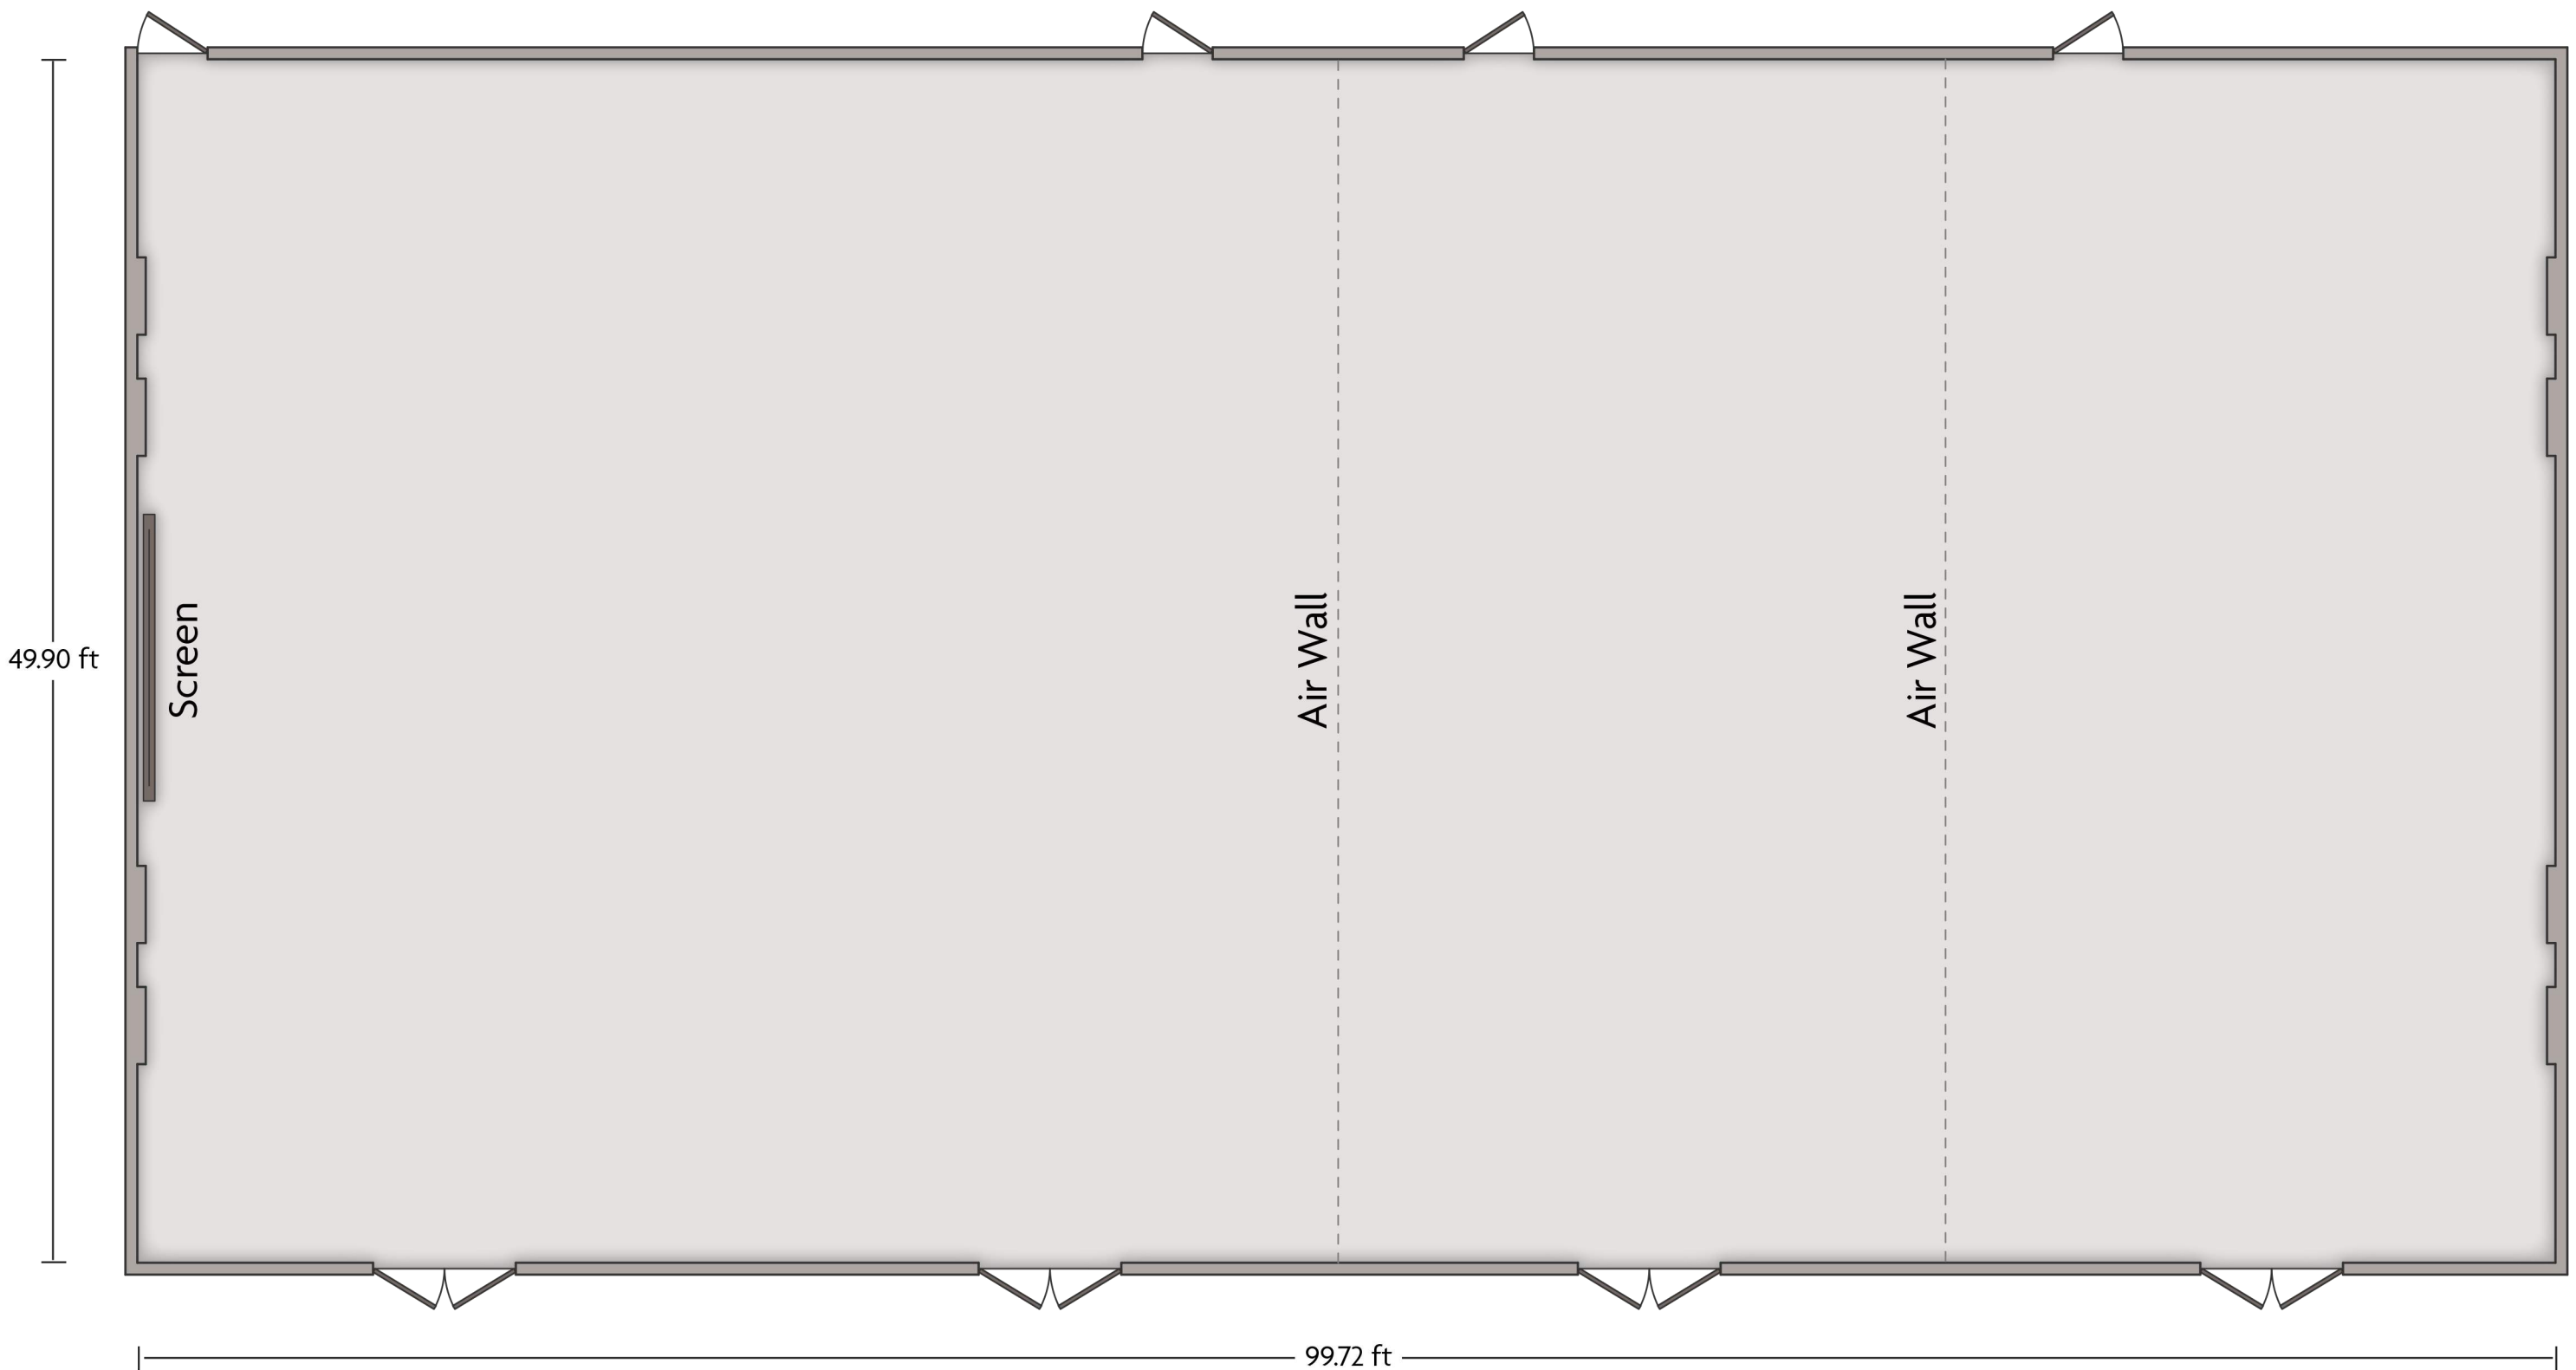

LENGTH: 74.57 ft WIDTH: 49.90 ft HEIGHT: 12.02 ft TOTAL SQUARE FEET: 3,716.84 ft² MAXIMUM CAPACITY: 415 POWER OUTLETS: 10

173 Jennifer Road | Annapolis, Maryland - 21401, United States | 1-410-266-3131

*Multiple layout options available for this space.

LENGTH: 50.20 ft WIDTH: 49.90 ft HEIGHT: 12.02 ft TOTAL SQUARE FEET: 2,500.65 ft² MAXIMUM CAPACITY: 276 POWER OUTLETS: 6

173 Jennifer Road | Annapolis, Maryland - 21401, United States | 1-410-266-3131

*Multiple layout options available for this space.

LENGTH: 99.72 ft WIDTH: 49.90 ft HEIGHT: 12.02 ft TOTAL SQUARE FEET: 4,967.58 ft² MAXIMUM CAPACITY: 575 POWER OUTLETS: 14

173 Jennifer Road | Annapolis, Maryland - 21401, United States | 1-410-266-3131

*Multiple layout options available for this space.

LENGTH: 23.81 ft WIDTH: 19.04 ft HEIGHT: 8.89 ft TOTAL SQUARE FEET: 439.26 ft² MAXIMUM CAPACITY: 30 POWER OUTLETS: 4

173 Jennifer Road | Annapolis, Maryland - 21401, United States | 1-410-266-3131