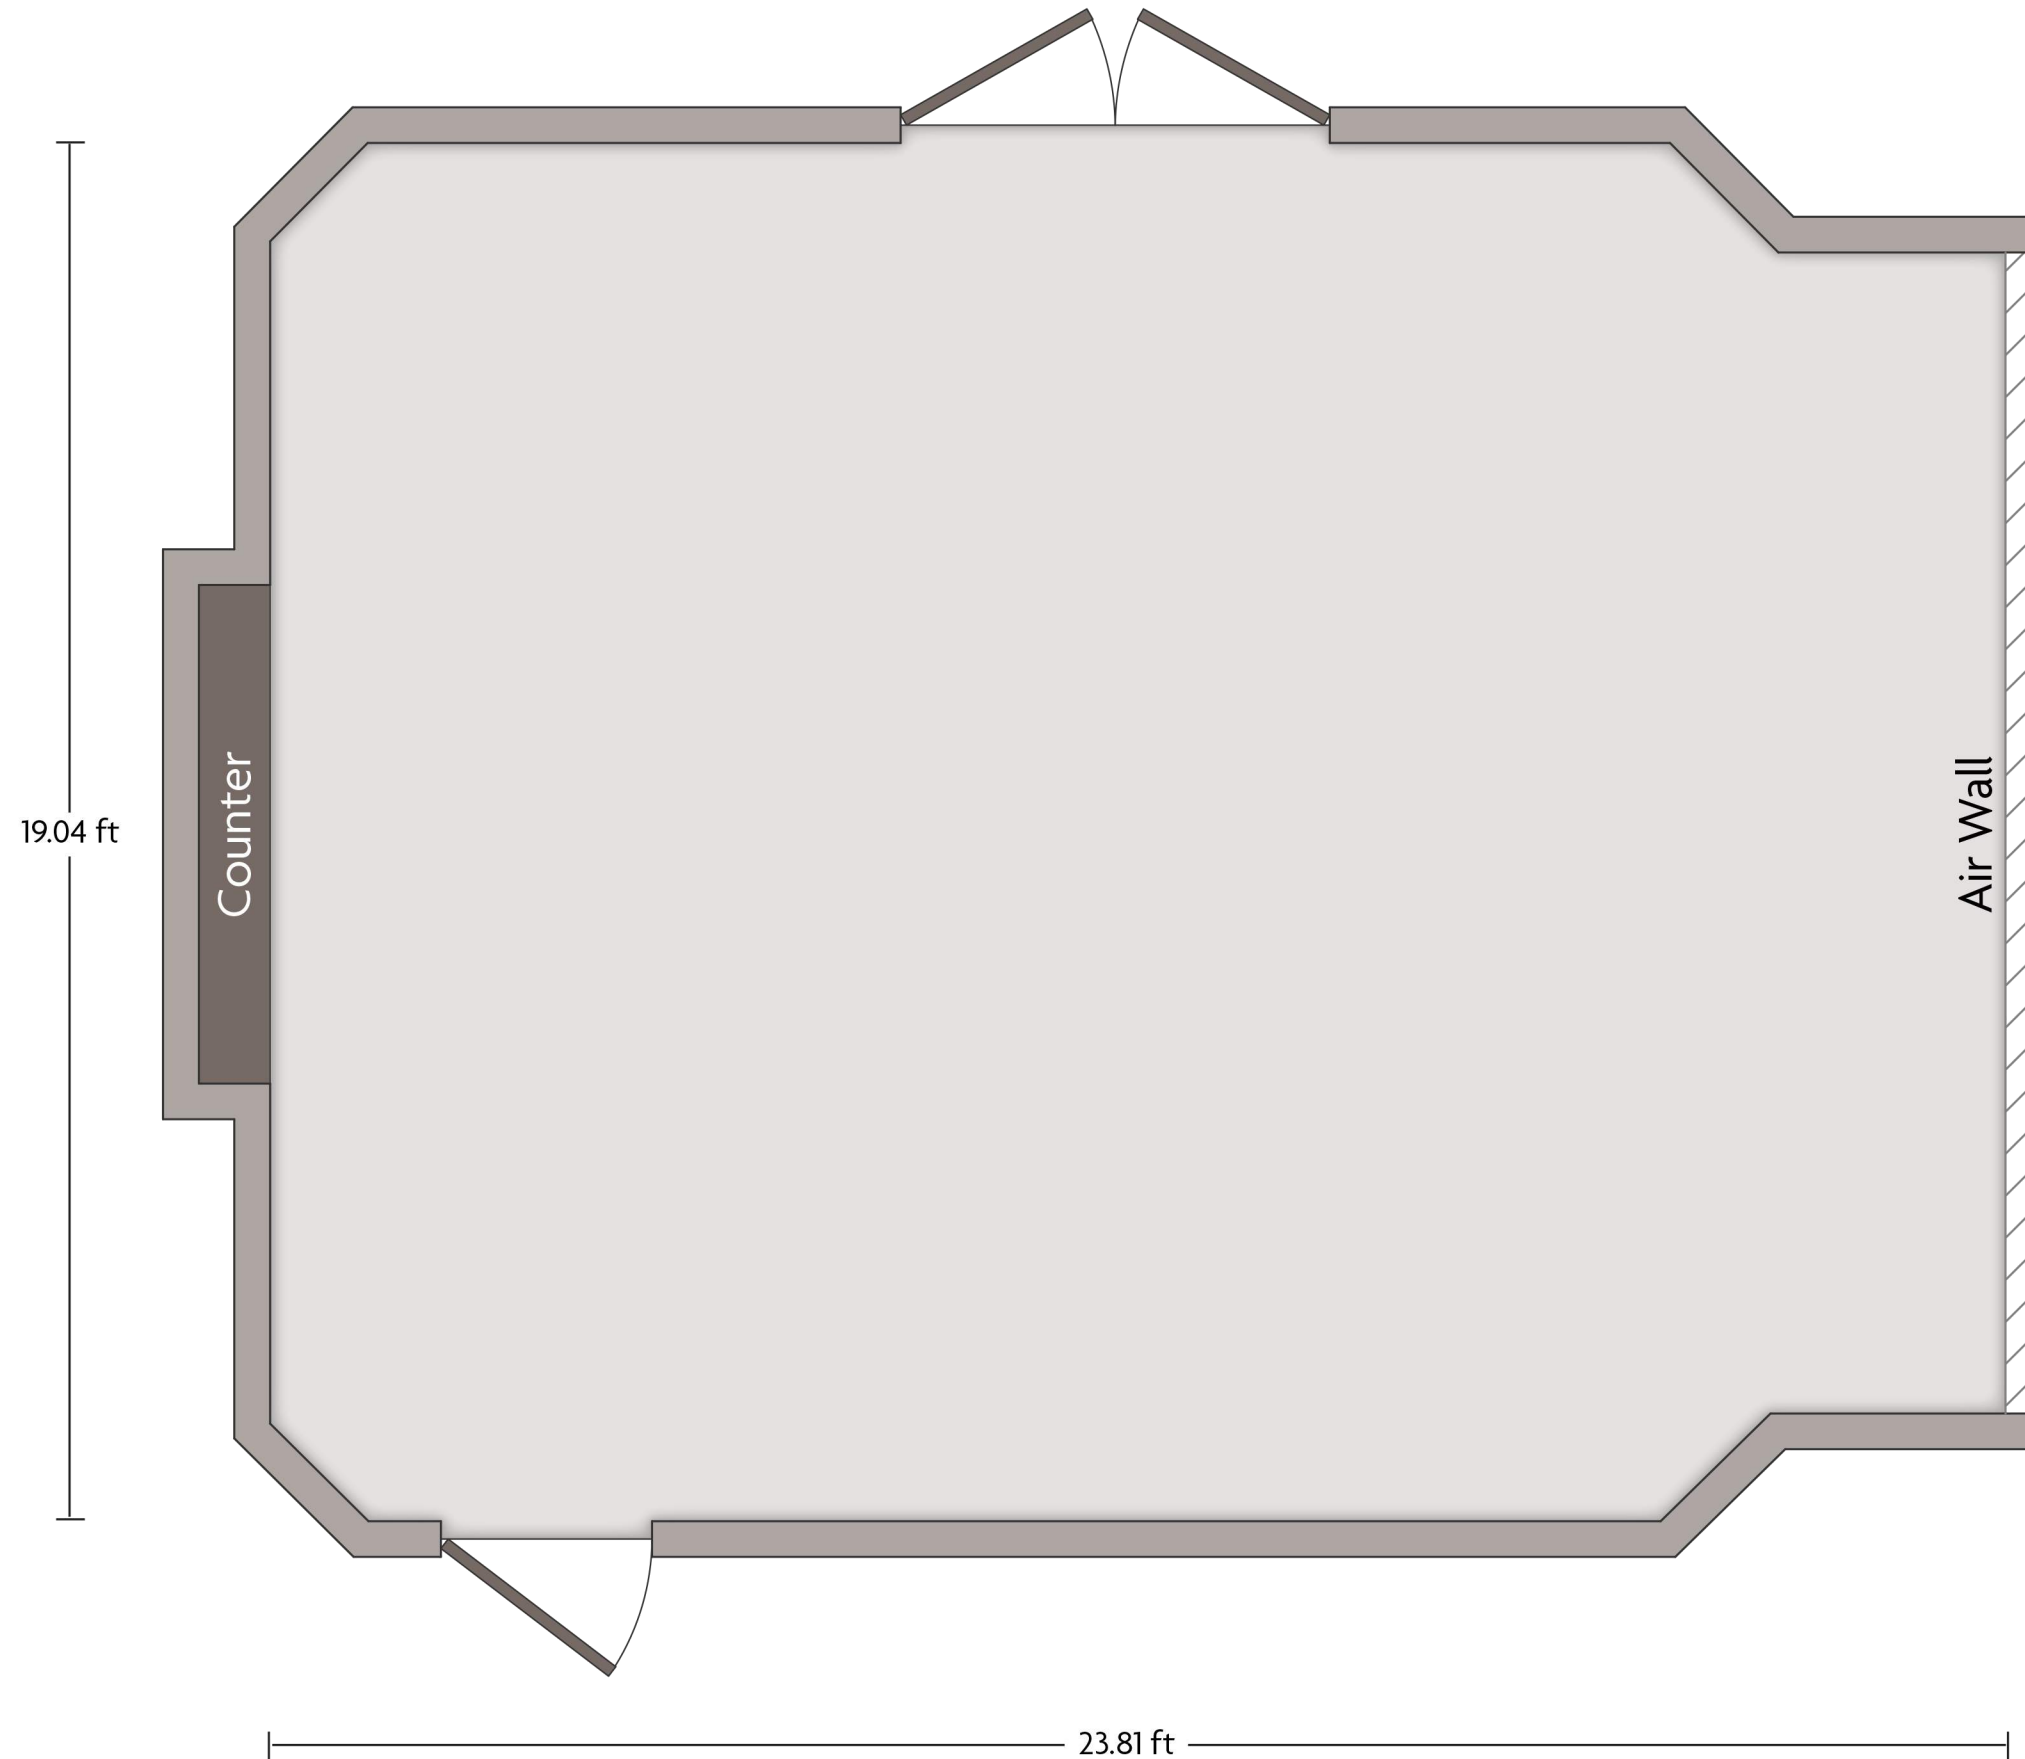

*Multiple layout options available for this space.

LENGTH: 50.20 ft WIDTH: 49.90 ft HEIGHT: 12.02 ft TOTAL SQUARE FEET: 2,500.65 ft² MAXIMUM CAPACITY: 276 POWER OUTLETS: 6

173 Jennifer Road | Annapolis, Maryland - 21401, United States | 1-410-266-3131

*Multiple layout options available for this space.

LENGTH: 99.72 ft WIDTH: 49.90 ft HEIGHT: 12.02 ft TOTAL SQUARE FEET: 4,967.58 ft² MAXIMUM CAPACITY: 575 POWER OUTLETS: 14

173 Jennifer Road | Annapolis, Maryland - 21401, United States | 1-410-266-3131

*Multiple layout options available for this space.

LENGTH: 23.81 ft WIDTH: 19.04 ft HEIGHT: 8.89 ft TOTAL SQUARE FEET: 439.26 ft² MAXIMUM CAPACITY: 30 POWER OUTLETS: 4

173 Jennifer Road | Annapolis, Maryland - 21401, United States | 1-410-266-3131

*Multiple layout options available for this space.

LENGTH: 24.70 ft WIDTH: 19.04 ft HEIGHT: 8.89 ft TOTAL SQUARE FEET: 461.27 ft² MAXIMUM CAPACITY: 30 POWER OUTLETS: 4

173 Jennifer Road | Annapolis, Maryland - 21401, United States | 1-410-266-3131