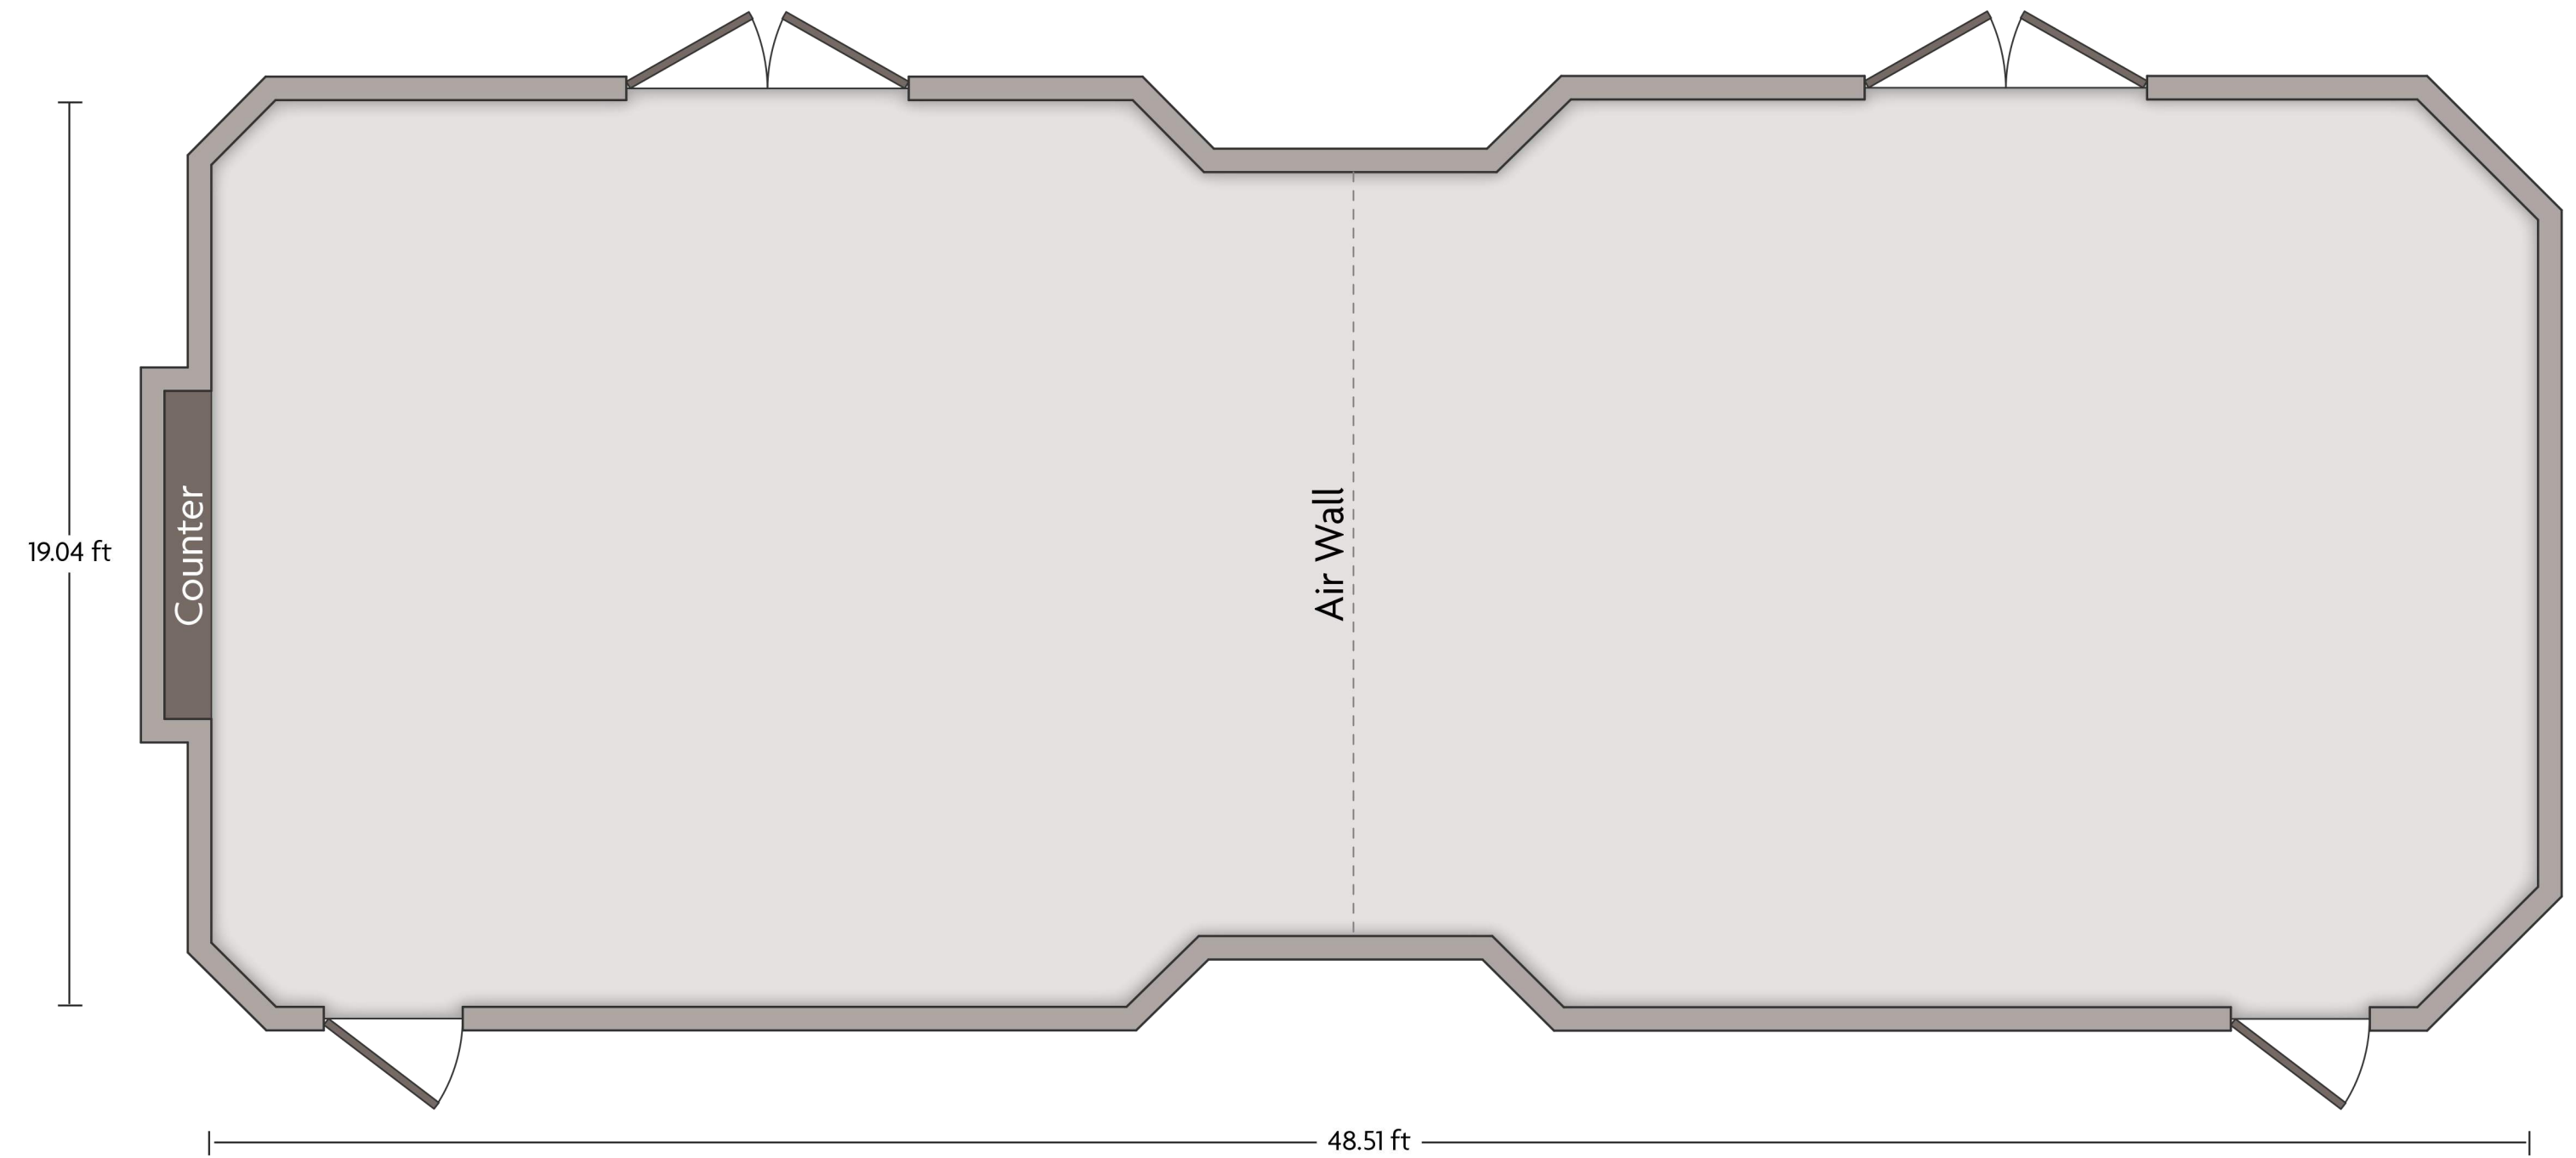

*Multiple layout options available for this space.

LENGTH: 99.72 ft WIDTH: 49.90 ft HEIGHT: 12.02 ft TOTAL SQUARE FEET: 4,967.58 ft² MAXIMUM CAPACITY: 575 POWER OUTLETS: 14

173 Jennifer Road | Annapolis, Maryland - 21401, United States | 1-410-266-3131

*Multiple layout options available for this space.

LENGTH: 23.81 ft WIDTH: 19.04 ft HEIGHT: 8.89 ft TOTAL SQUARE FEET: 439.26 ft² MAXIMUM CAPACITY: 30 POWER OUTLETS: 4

173 Jennifer Road | Annapolis, Maryland - 21401, United States | 1-410-266-3131

*Multiple layout options available for this space.

LENGTH: 24.70 ft WIDTH: 19.04 ft HEIGHT: 8.89 ft TOTAL SQUARE FEET: 461.27 ft² MAXIMUM CAPACITY: 30 POWER OUTLETS: 4

173 Jennifer Road | Annapolis, Maryland - 21401, United States | 1-410-266-3131

*Multiple layout options available for this space.

LENGTH: 48.51 ft WIDTH: 19.04 ft HEIGHT: 8.89 ft TOTAL SQUARE FEET: 891.91 ft² MAXIMUM CAPACITY: 70 POWER OUTLETS: 8

173 Jennifer Road | Annapolis, Maryland - 21401, United States | 1-410-266-3131