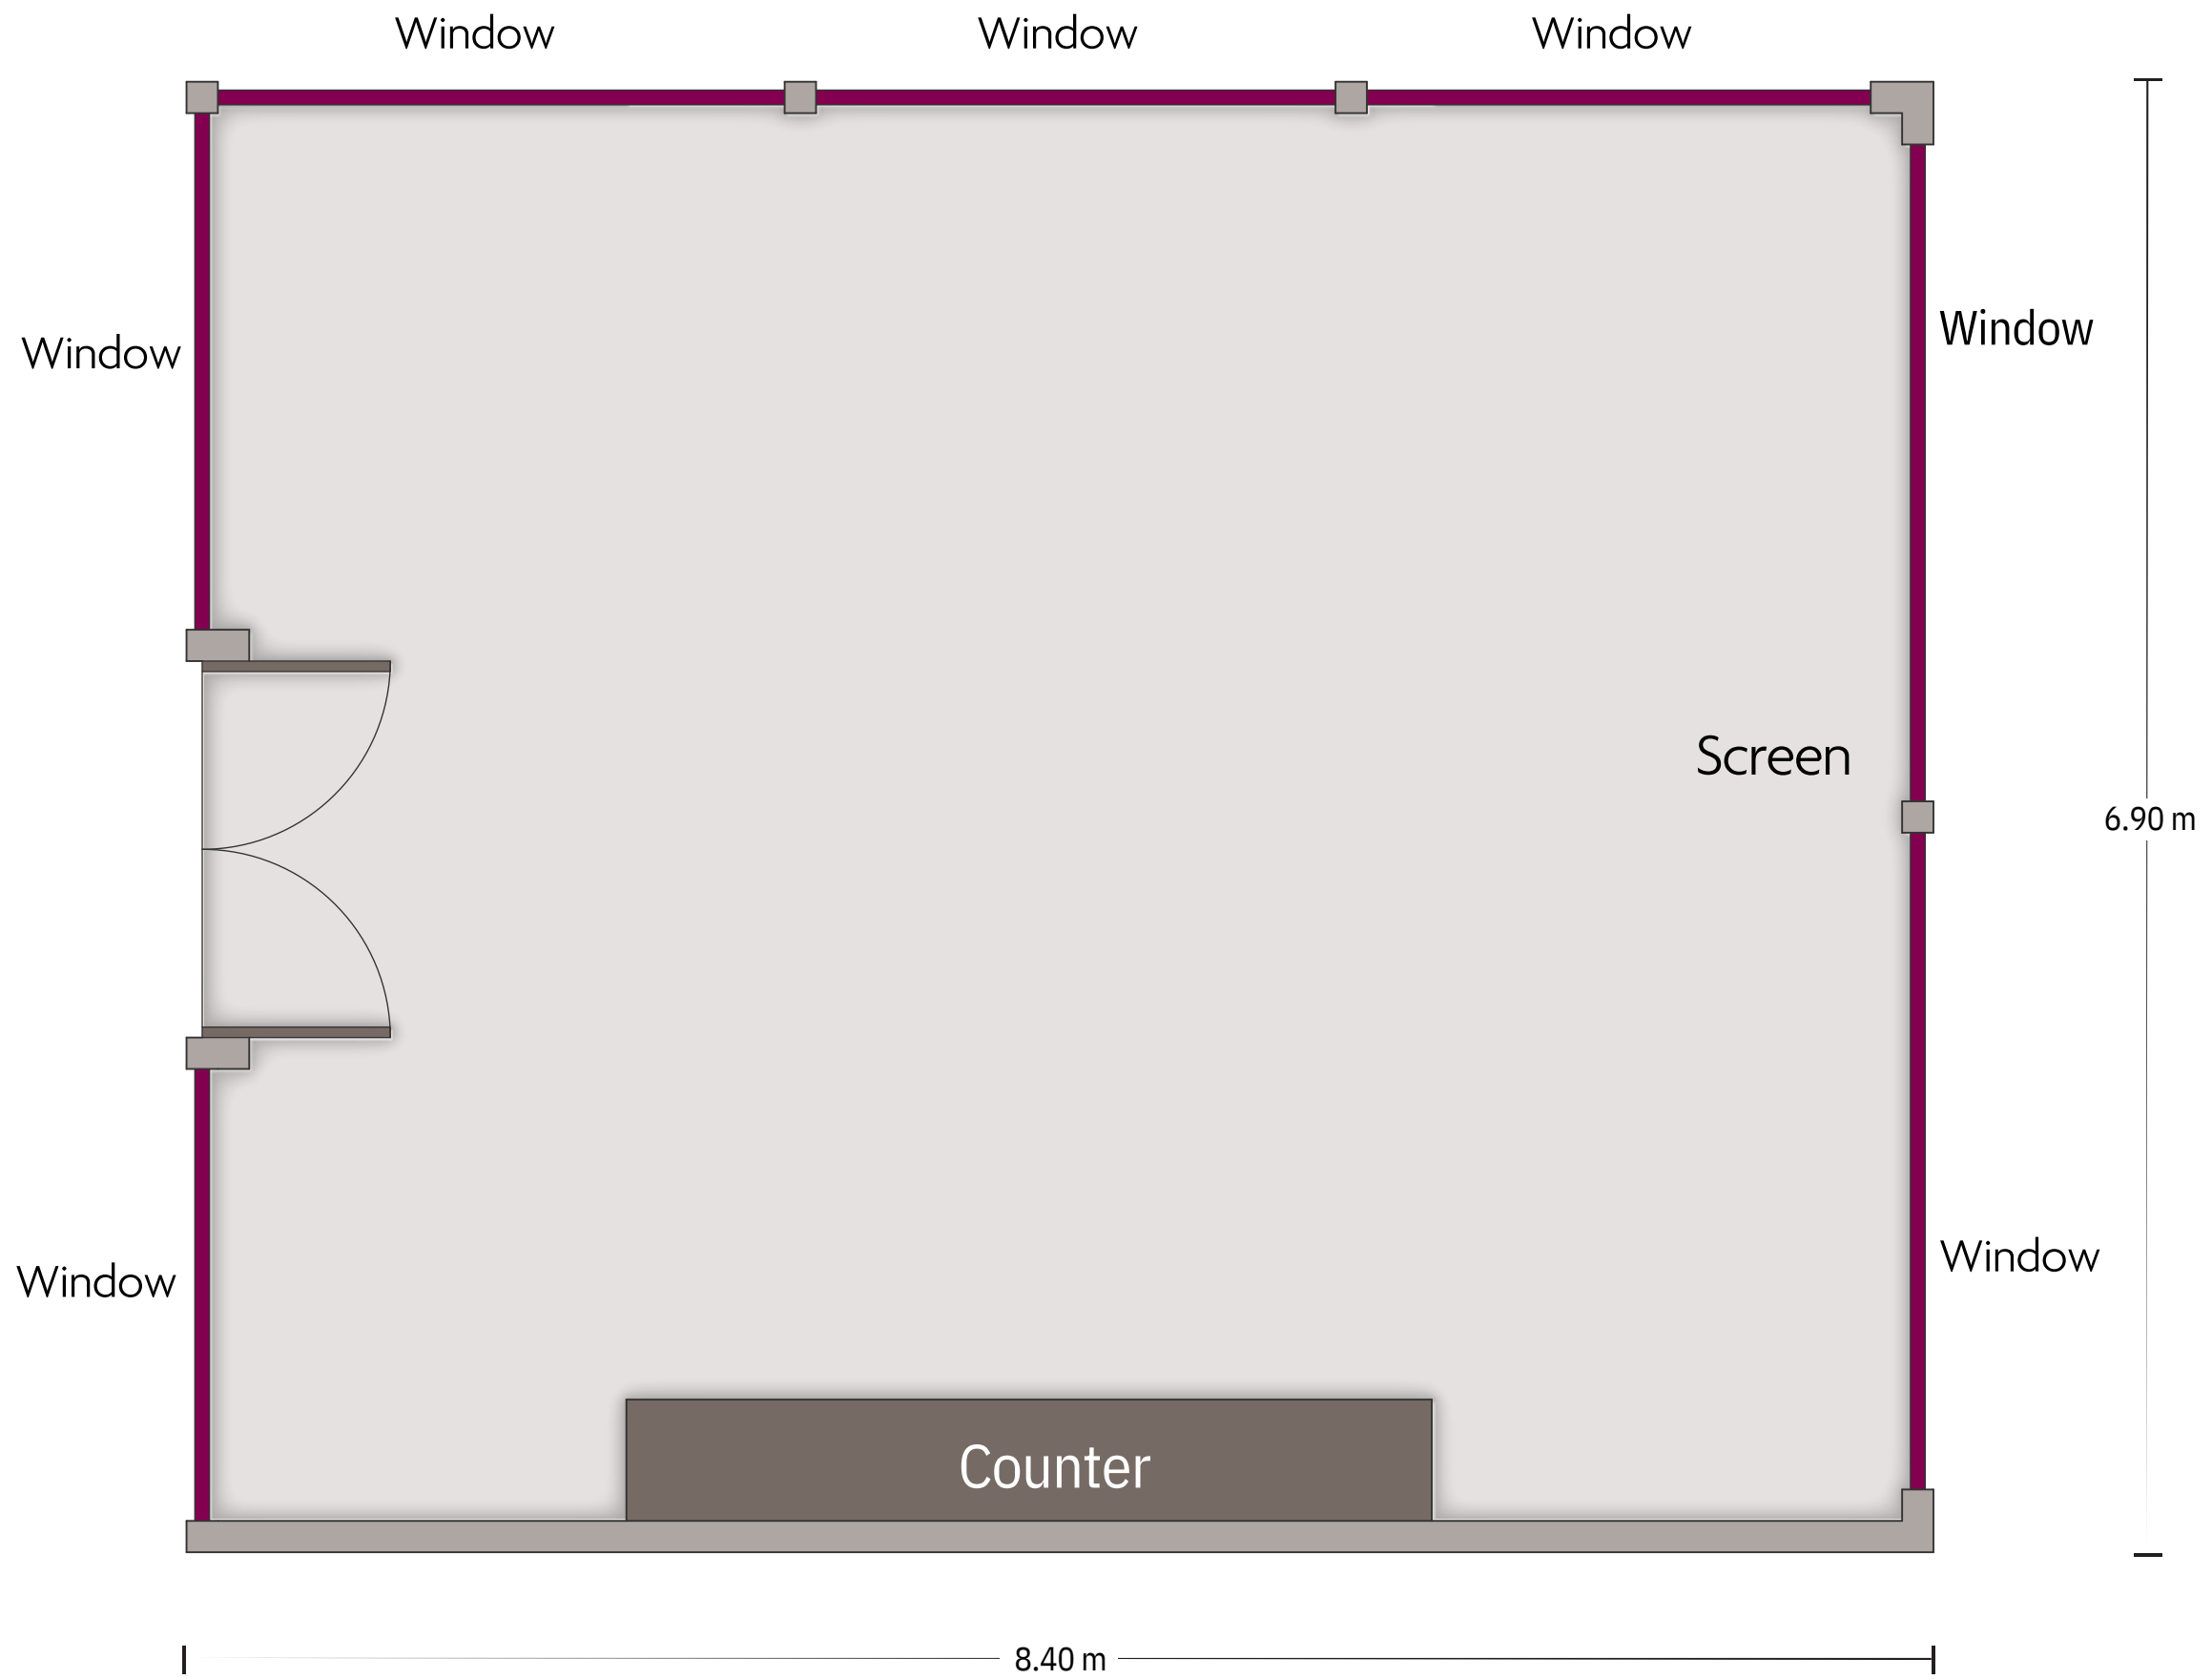

# Crowne Plaza® Amman - Al Hareth

LENGTH: 14.60 m WIDTH: 6.70 m HEIGHT: 3.90 m TOTAL SQUARE METERS: 84 m2 MAXIMUM CAPACITY: 48 POWER OUTLETS: 4

6th Circle P.O. Box 950555 | Amman, Jordan - 11195 | 962-6-5510001\*Multiple layout options available for this space.

# Crowne Plaza® Amman - Dana

LENGTH: 8.40 m WIDTH: 6.90 m HEIGHT: 3.90 m TOTAL SQUARE METERS: 54 m<sup>2</sup> MAXIMUM CAPACITY: 40 POWER OUTLETS: 3

6th Circle P.O. Box 950555 | Amman, Jordan - 11195 | 962-6-5510001\*Multiple layout options available for this space.

# Crowne Plaza® Amman - Jerash

LENGTH: 11.30 m WIDTH: 6.00 m HEIGHT: 2.60 m TOTAL SQUARE METERS: 63 m2 MAXIMUM CAPACITY: 18 POWER OUTLETS: 13

6th Circle P.O. Box 950555 | Amman, Jordan - 11195 | 962-6-5510001

# Crowne Plaza® Amman - Nabatean

LENGTH: 29.42 m WIDTH: 13.60 m HEIGHT: 3.80 m TOTAL SQUARE METERS: 400 m2 MAXIMUM CAPACITY: 600 POWER OUTLETS: 38

6th Circle P.O. Box 950555 | Amman, Jordan - 11195 | 962-6-5510001\*Multiple layout options available for this space.