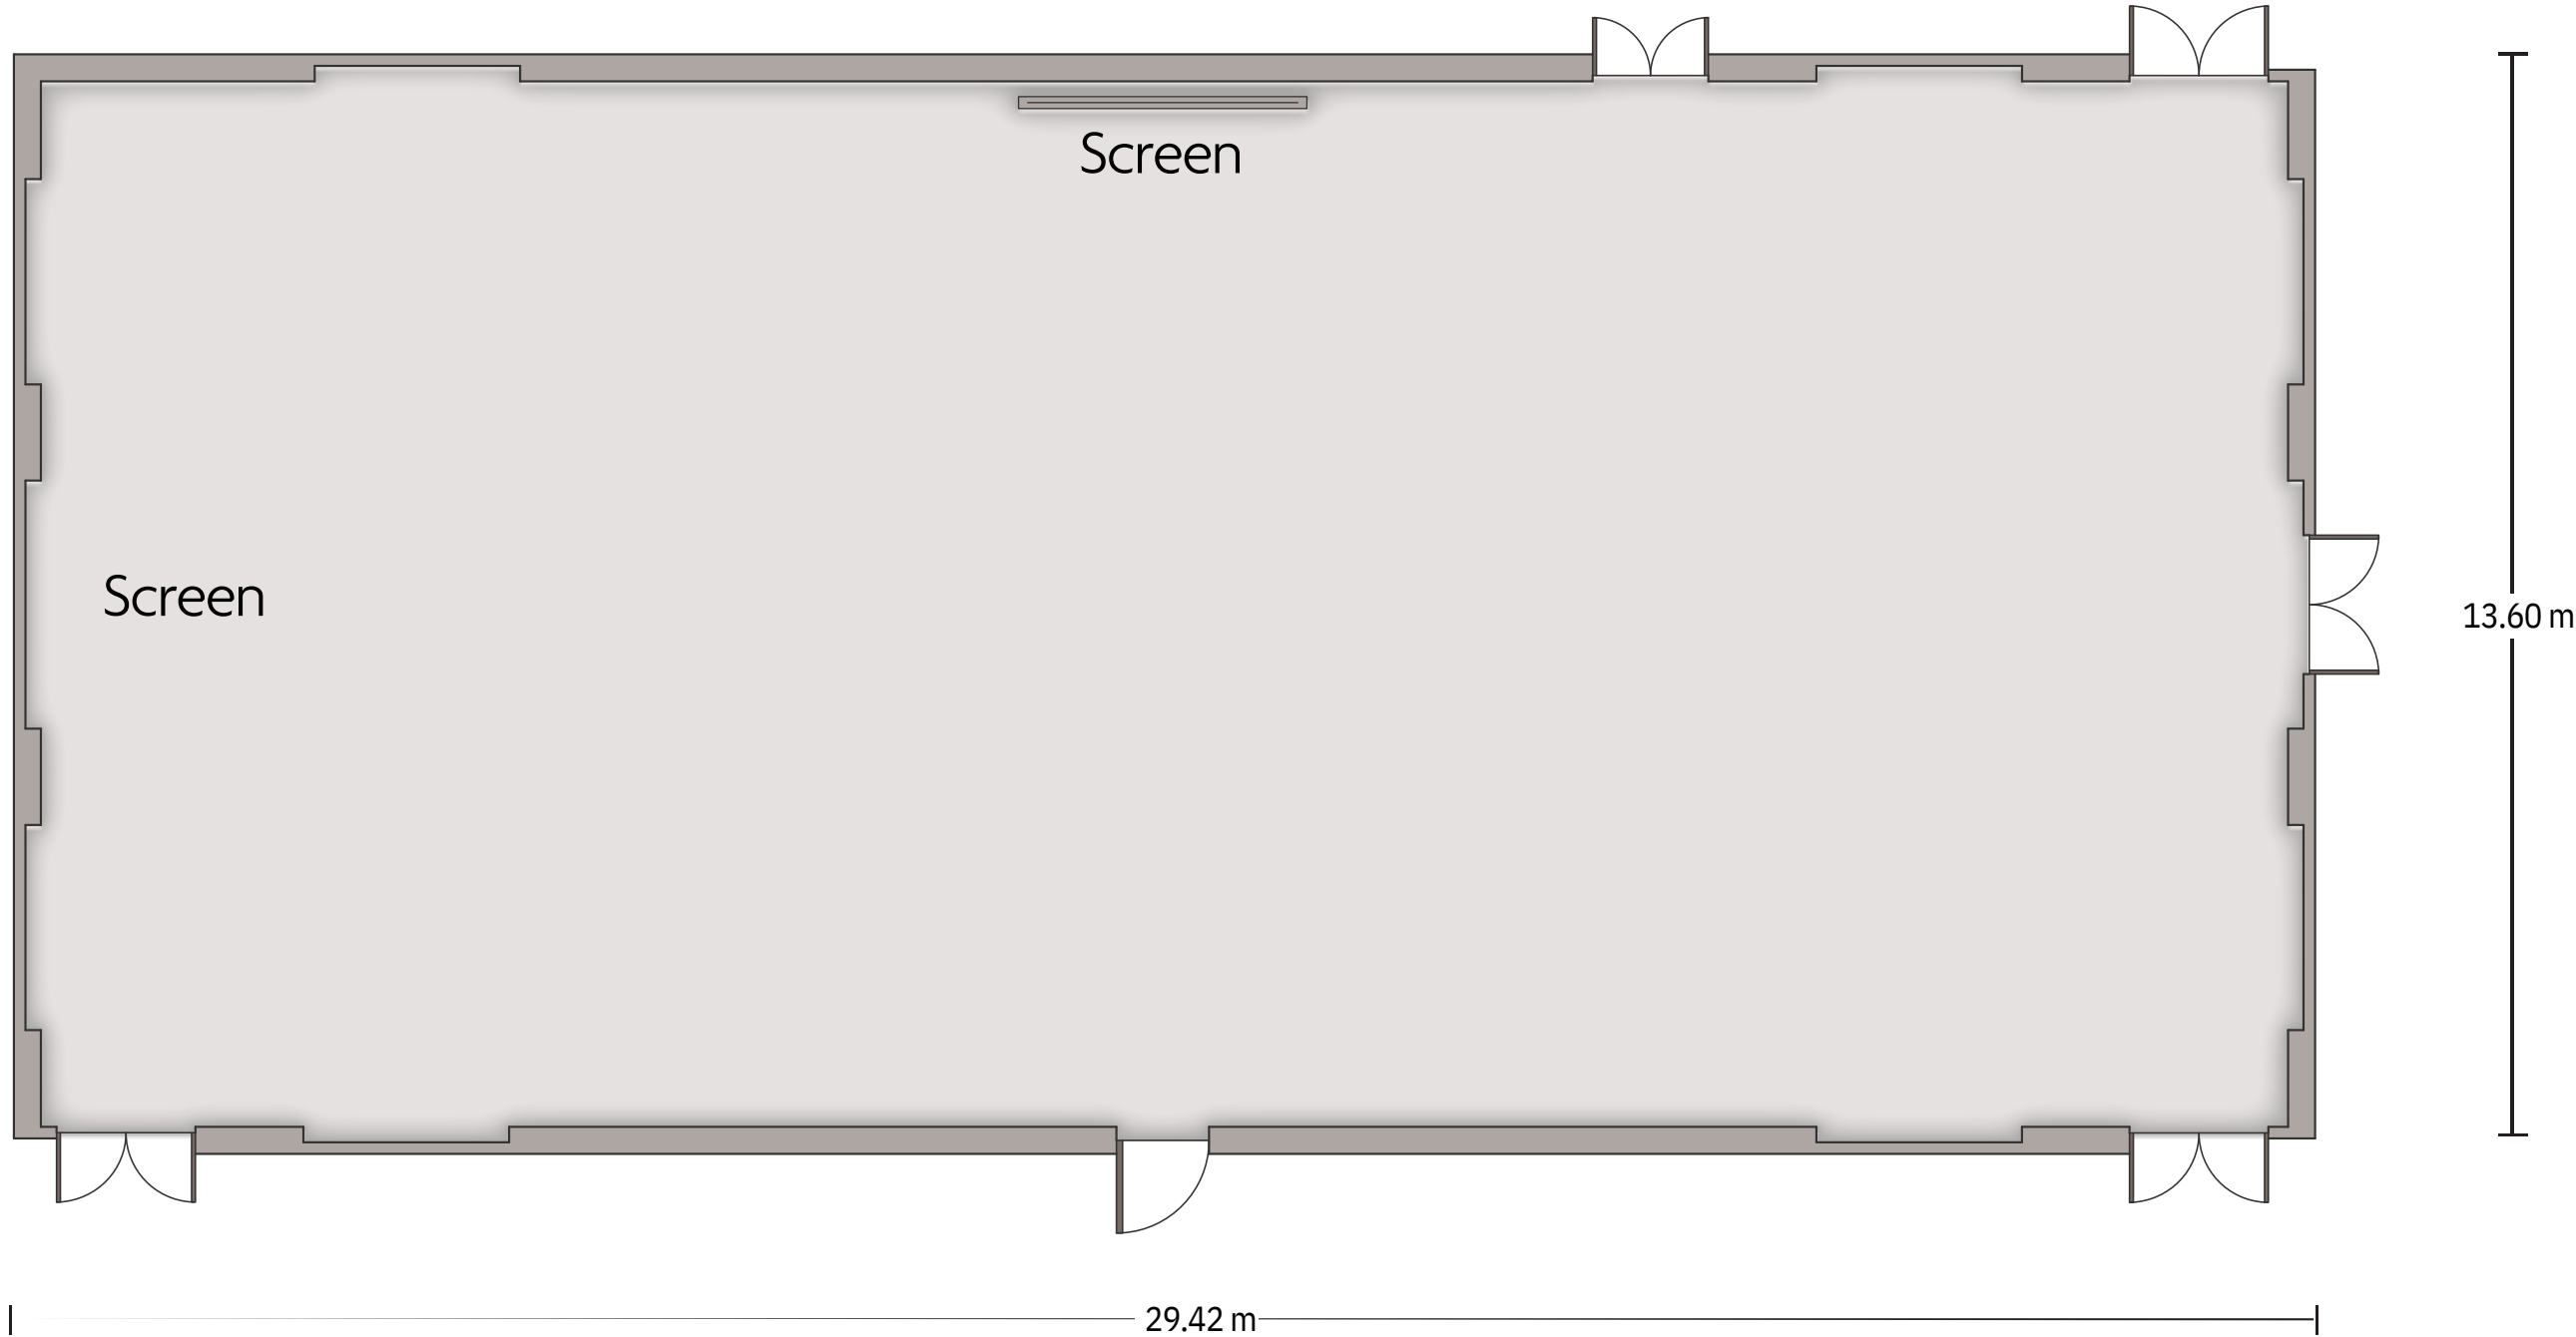

# Crowne Plaza® Amman - Dana

LENGTH: 8.40 m WIDTH: 6.90 m HEIGHT: 3.90 m TOTAL SQUARE METERS: 54 m<sup>2</sup> MAXIMUM CAPACITY: 40 POWER OUTLETS: 3

6th Circle P.O. Box 950555 | Amman, Jordan - 11195 | 962-6-5510001\*Multiple layout options available for this space.

# Crowne Plaza® Amman - Jerash

LENGTH: 11.30 m WIDTH: 6.00 m HEIGHT: 2.60 m TOTAL SQUARE METERS: 63 m2 MAXIMUM CAPACITY: 18 POWER OUTLETS: 13

6th Circle P.O. Box 950555 | Amman, Jordan - 11195 | 962-6-5510001

# Crowne Plaza® Amman - Nabatean

LENGTH: 29.42 m WIDTH: 13.60 m HEIGHT: 3.80 m TOTAL SQUARE METERS: 400 m2 MAXIMUM CAPACITY: 600 POWER OUTLETS: 38

6th Circle P.O. Box 950555 | Amman, Jordan - 11195 | 962-6-5510001\*Multiple layout options available for this space.

# Crowne Plaza® Amman - Petra

LENGTH: 13.0 m WIDTH: 10.0 m HEIGHT: 4.34 m TOTAL SQUARE METERS: 134 m<sup>2</sup> MAXIMUM CAPACITY: 100 POWER OUTLETS: 7

6th Circle P.O. Box 950555 | Amman, Jordan - 11195 | 962-6-5510001\*Multiple layout options available for this space.