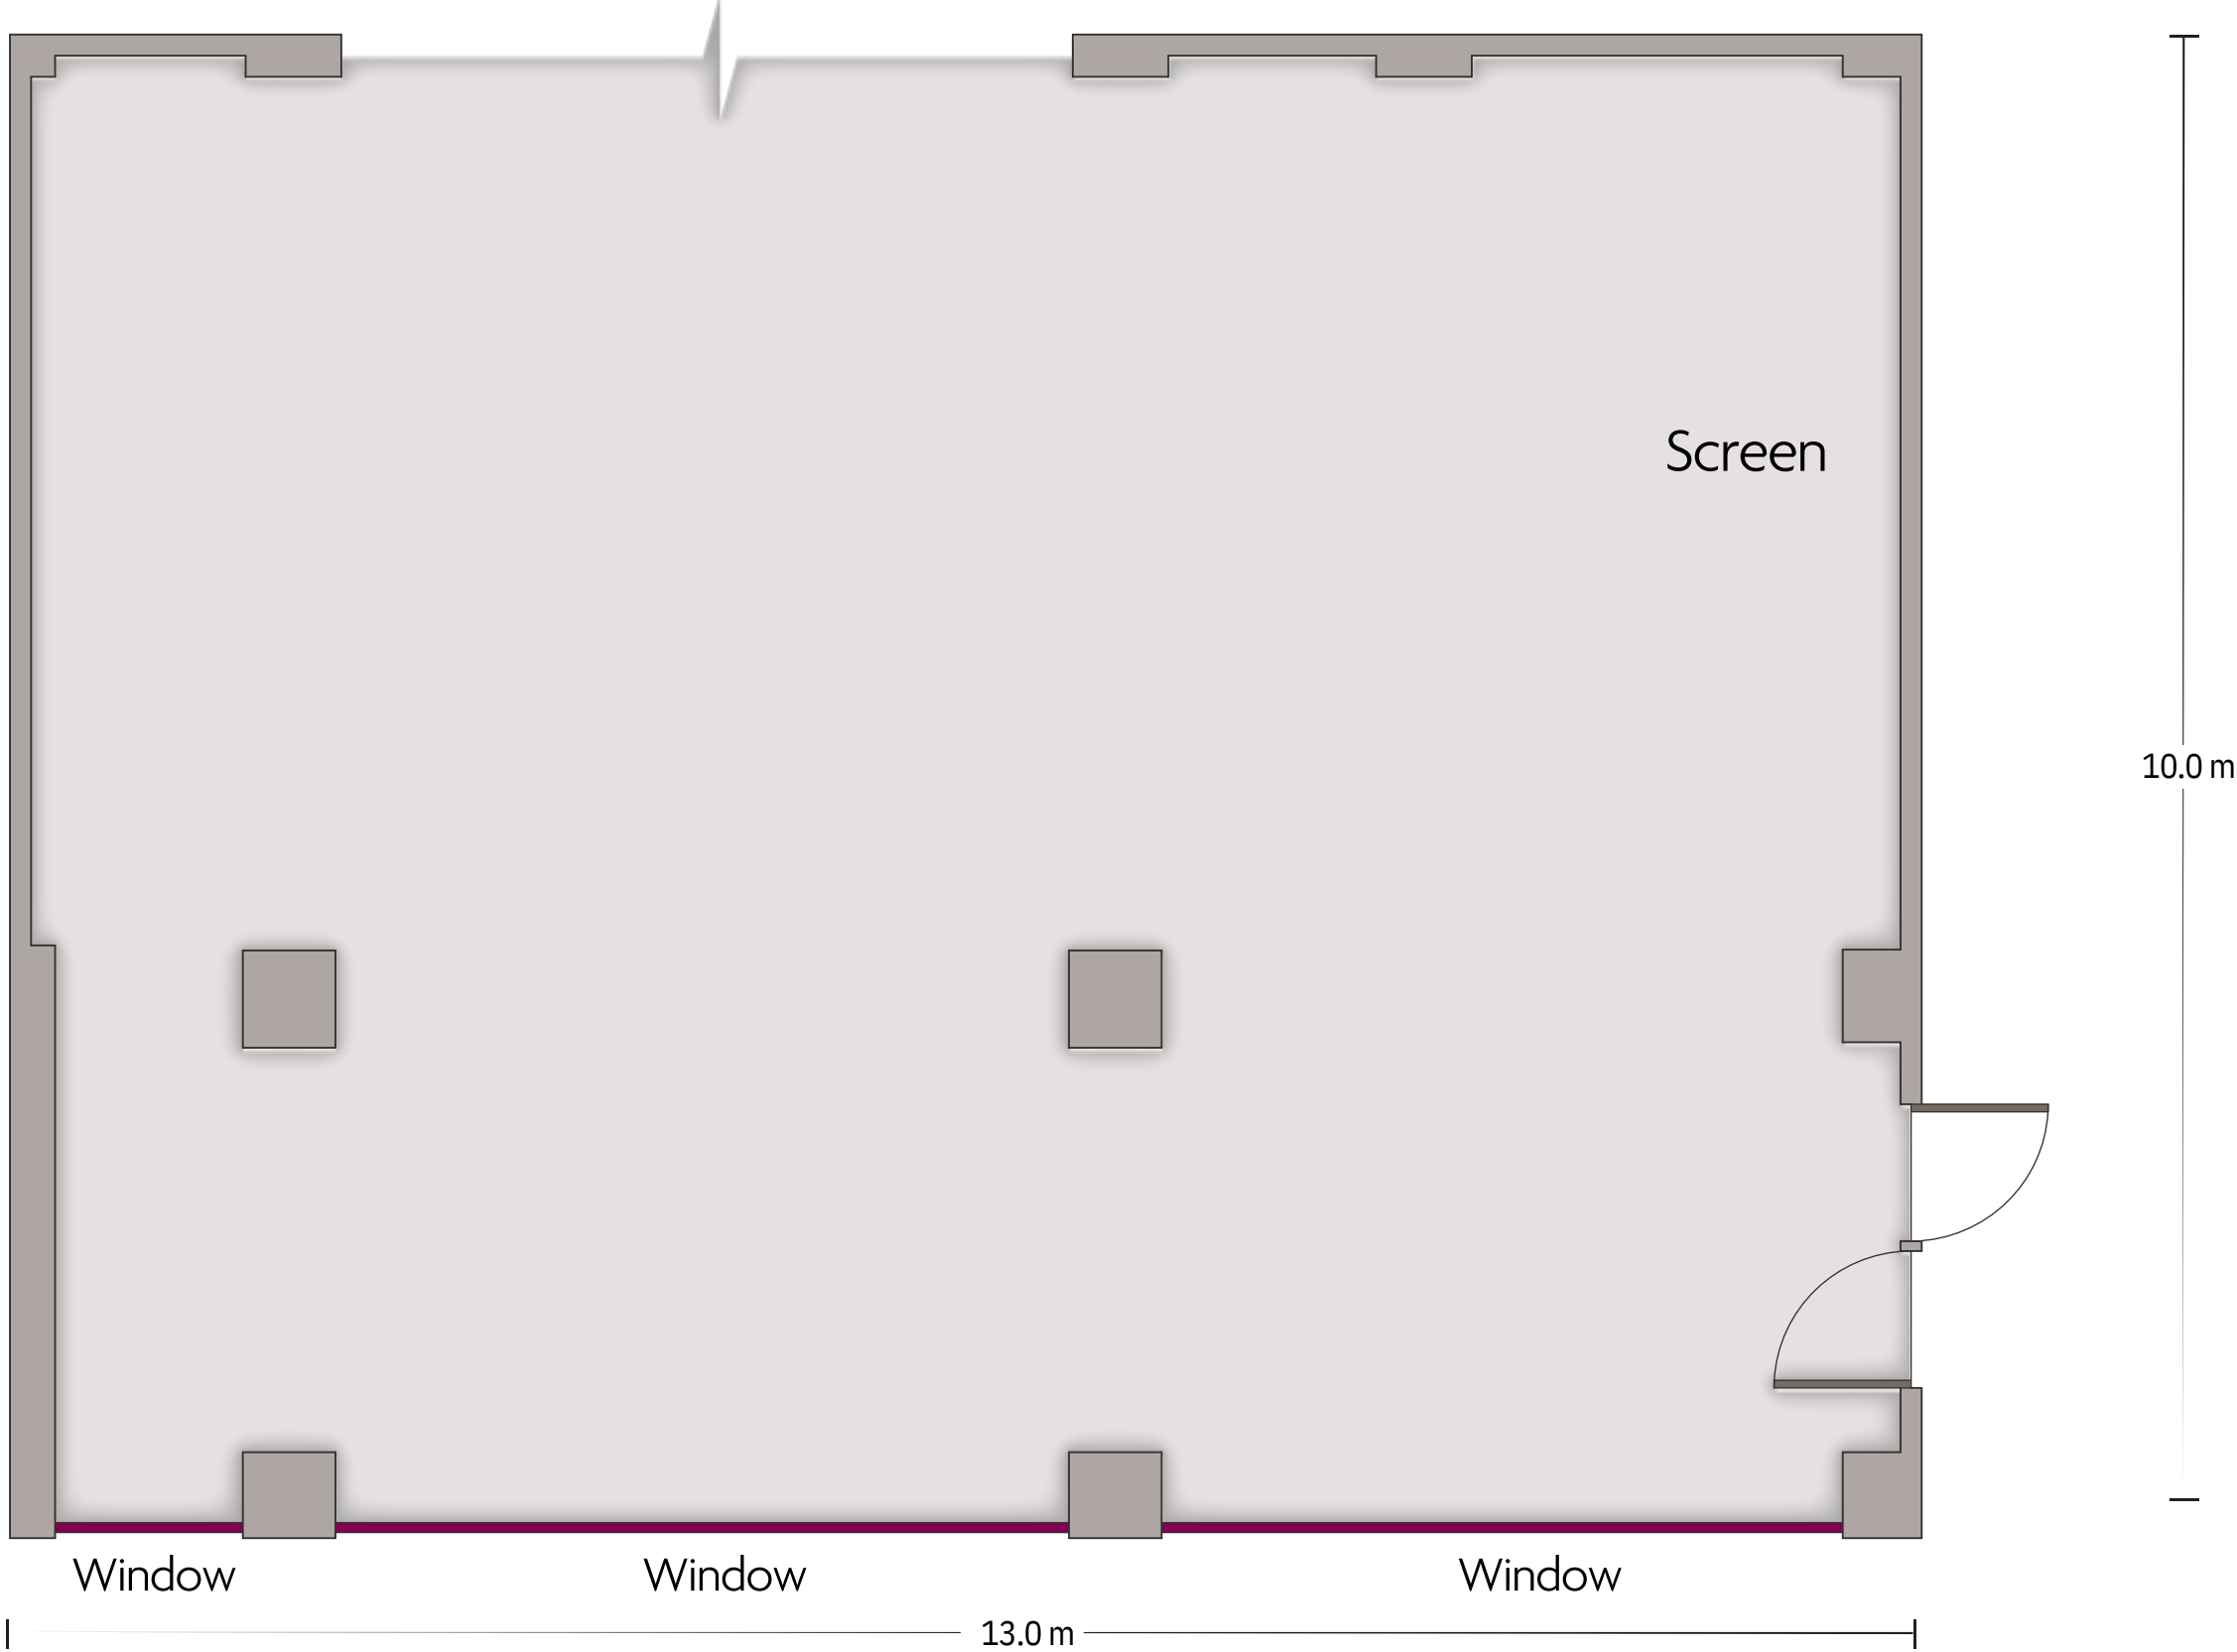

# Crowne Plaza® Amman - Dana

LENGTH: 8.40 m WIDTH: 6.90 m HEIGHT: 3.90 m TOTAL SQUARE METERS: 54 m<sup>2</sup> MAXIMUM CAPACITY: 40 POWER OUTLETS: 3

6th Circle P.O. Box 950555 | Amman, Jordan - 11195 | 962-6-5510001\*Multiple layout options available for this space.

# Crowne Plaza® Amman - Jerash

LENGTH: 11.30 m WIDTH: 6.00 m HEIGHT: 2.60 m TOTAL SQUARE METERS: 63 m2 MAXIMUM CAPACITY: 18 POWER OUTLETS: 13

6th Circle P.O. Box 950555 | Amman, Jordan - 11195 | 962-6-5510001

# Crowne Plaza® Amman - Nabatean

LENGTH: 29.42 m WIDTH: 13.60 m HEIGHT: 3.80 m TOTAL SQUARE METERS: 400 m2 MAXIMUM CAPACITY: 600 POWER OUTLETS: 38

6th Circle P.O. Box 950555 | Amman, Jordan - 11195 | 962-6-5510001\*Multiple layout options available for this space.

# Crowne Plaza® Amman - Petra

LENGTH: 13.0 m WIDTH: 10.0 m HEIGHT: 4.34 m TOTAL SQUARE METERS: 134 m<sup>2</sup> MAXIMUM CAPACITY: 100 POWER OUTLETS: 7

6th Circle P.O. Box 950555 | Amman, Jordan - 11195 | 962-6-5510001\*Multiple layout options available for this space.