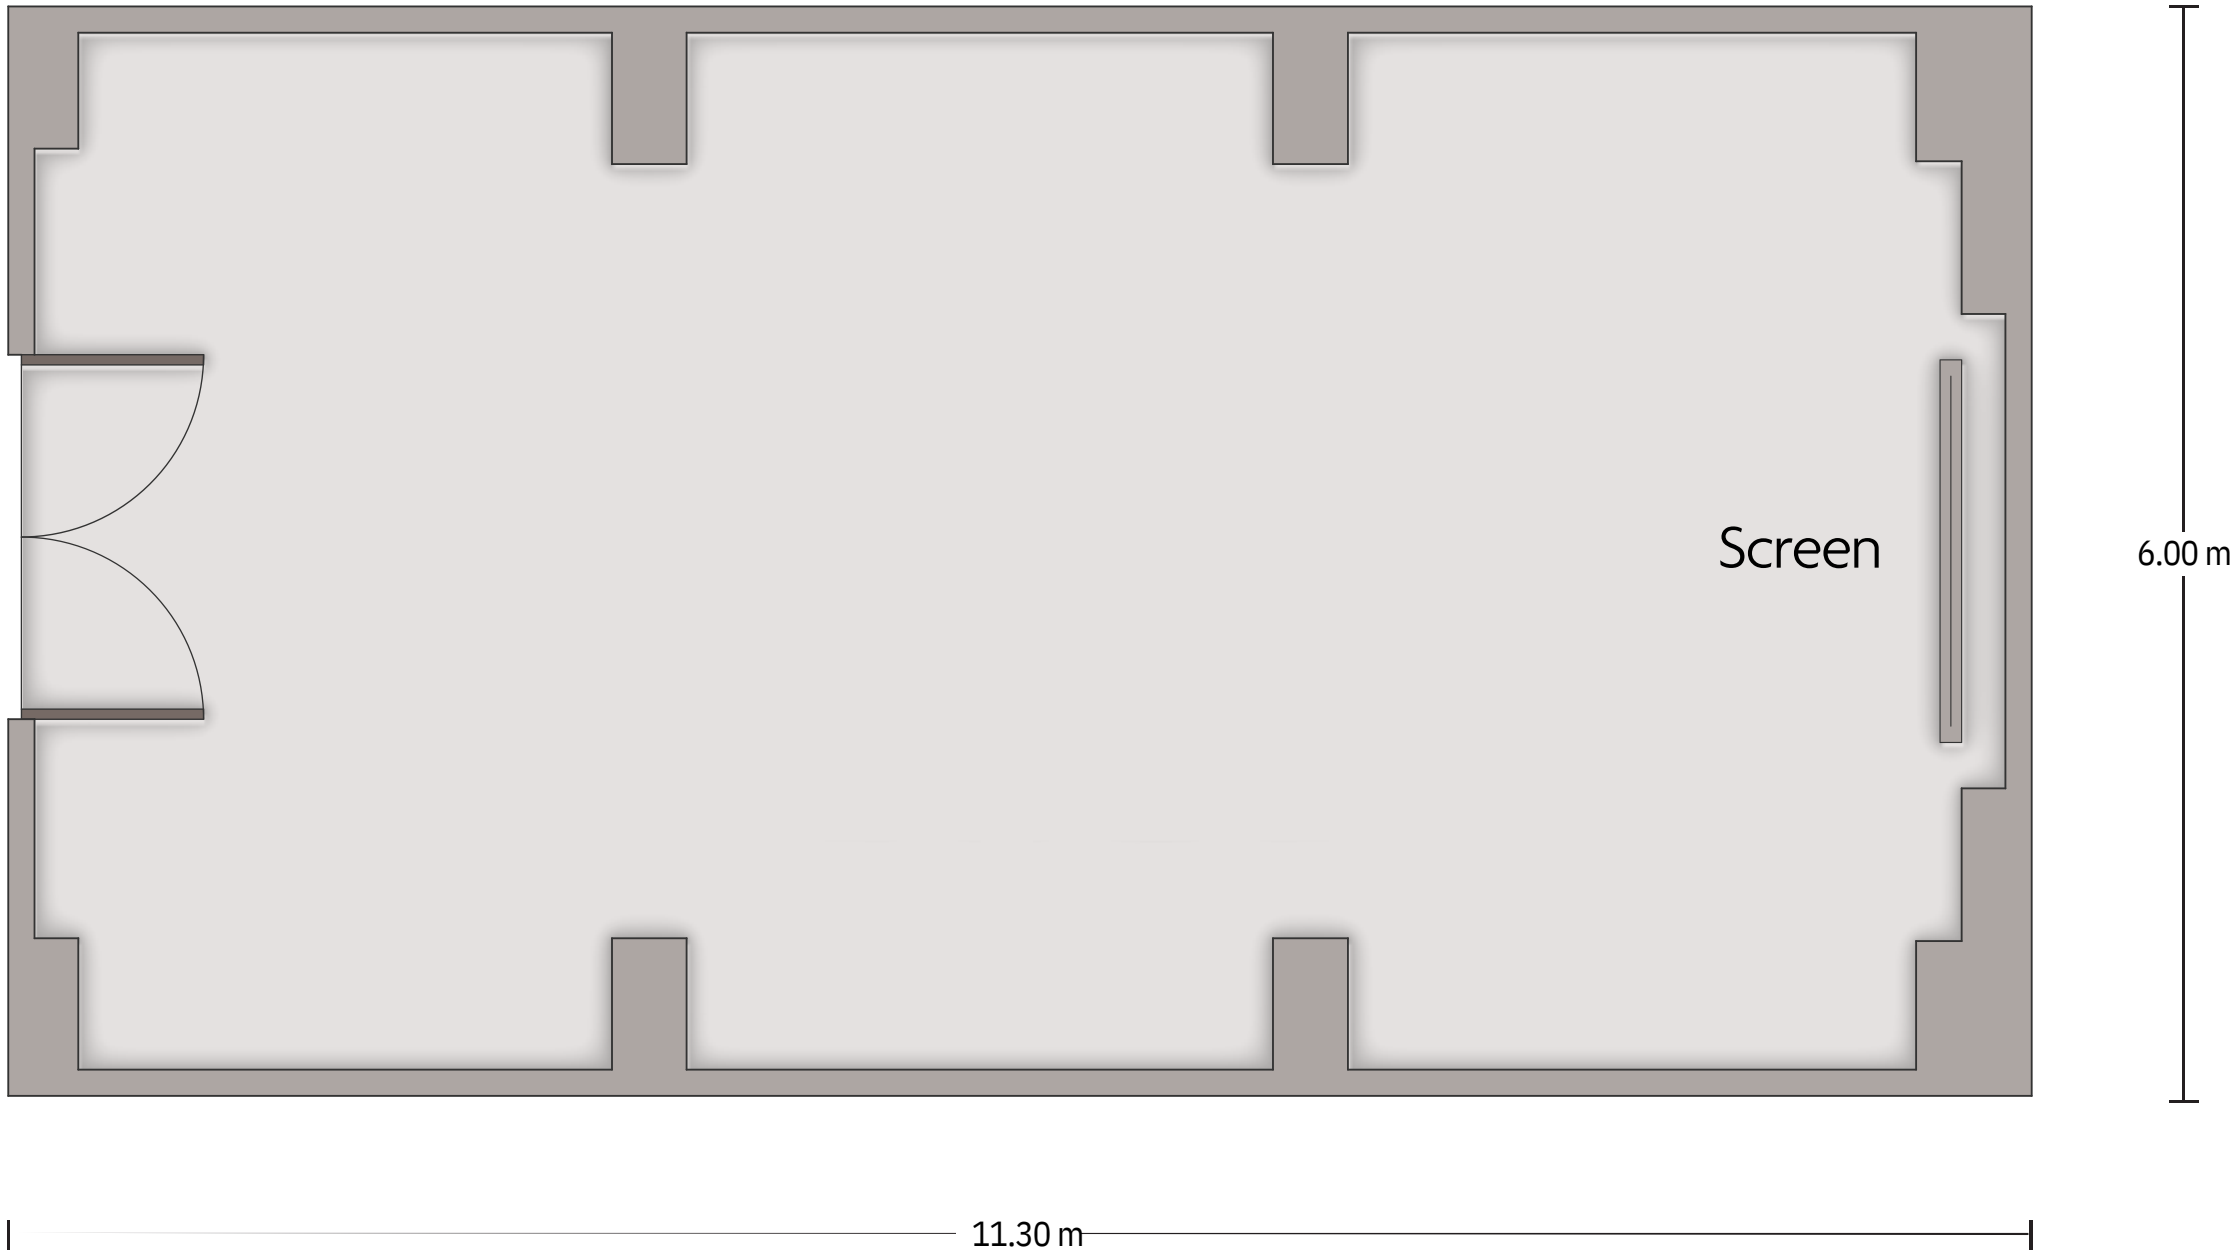

# Crowne Plaza® Amman - Al Hareth

LENGTH: 14.60 m WIDTH: 6.70 m HEIGHT: 3.90 m TOTAL SQUARE METERS: 84 m2 MAXIMUM CAPACITY: 48 POWER OUTLETS: 4

6th Circle P.O. Box 950555 | Amman, Jordan - 11195 | 962-6-5510001\*Multiple layout options available for this space.

# Crowne Plaza® Amman - Dana

LENGTH: 8.40 m WIDTH: 6.90 m HEIGHT: 3.90 m TOTAL SQUARE METERS: 54 m<sup>2</sup> MAXIMUM CAPACITY: 40 POWER OUTLETS: 3

6th Circle P.O. Box 950555 | Amman, Jordan - 11195 | 962-6-5510001\*Multiple layout options available for this space.

# Crowne Plaza® Amman - Jerash

LENGTH: 11.30 m WIDTH: 6.00 m HEIGHT: 2.60 m TOTAL SQUARE METERS: 63 m2 MAXIMUM CAPACITY: 18 POWER OUTLETS: 13

6th Circle P.O. Box 950555 | Amman, Jordan - 11195 | 962-6-5510001

# Crowne Plaza® Amman - Petra

LENGTH: 13.0 m WIDTH: 10.0 m HEIGHT: 4.34 m TOTAL SQUARE METERS: 134 m<sup>2</sup> MAXIMUM CAPACITY: 100 POWER OUTLETS: 7

6th Circle P.O. Box 950555 | Amman, Jordan - 11195 | 962-6-5510001\*Multiple layout options available for this space.