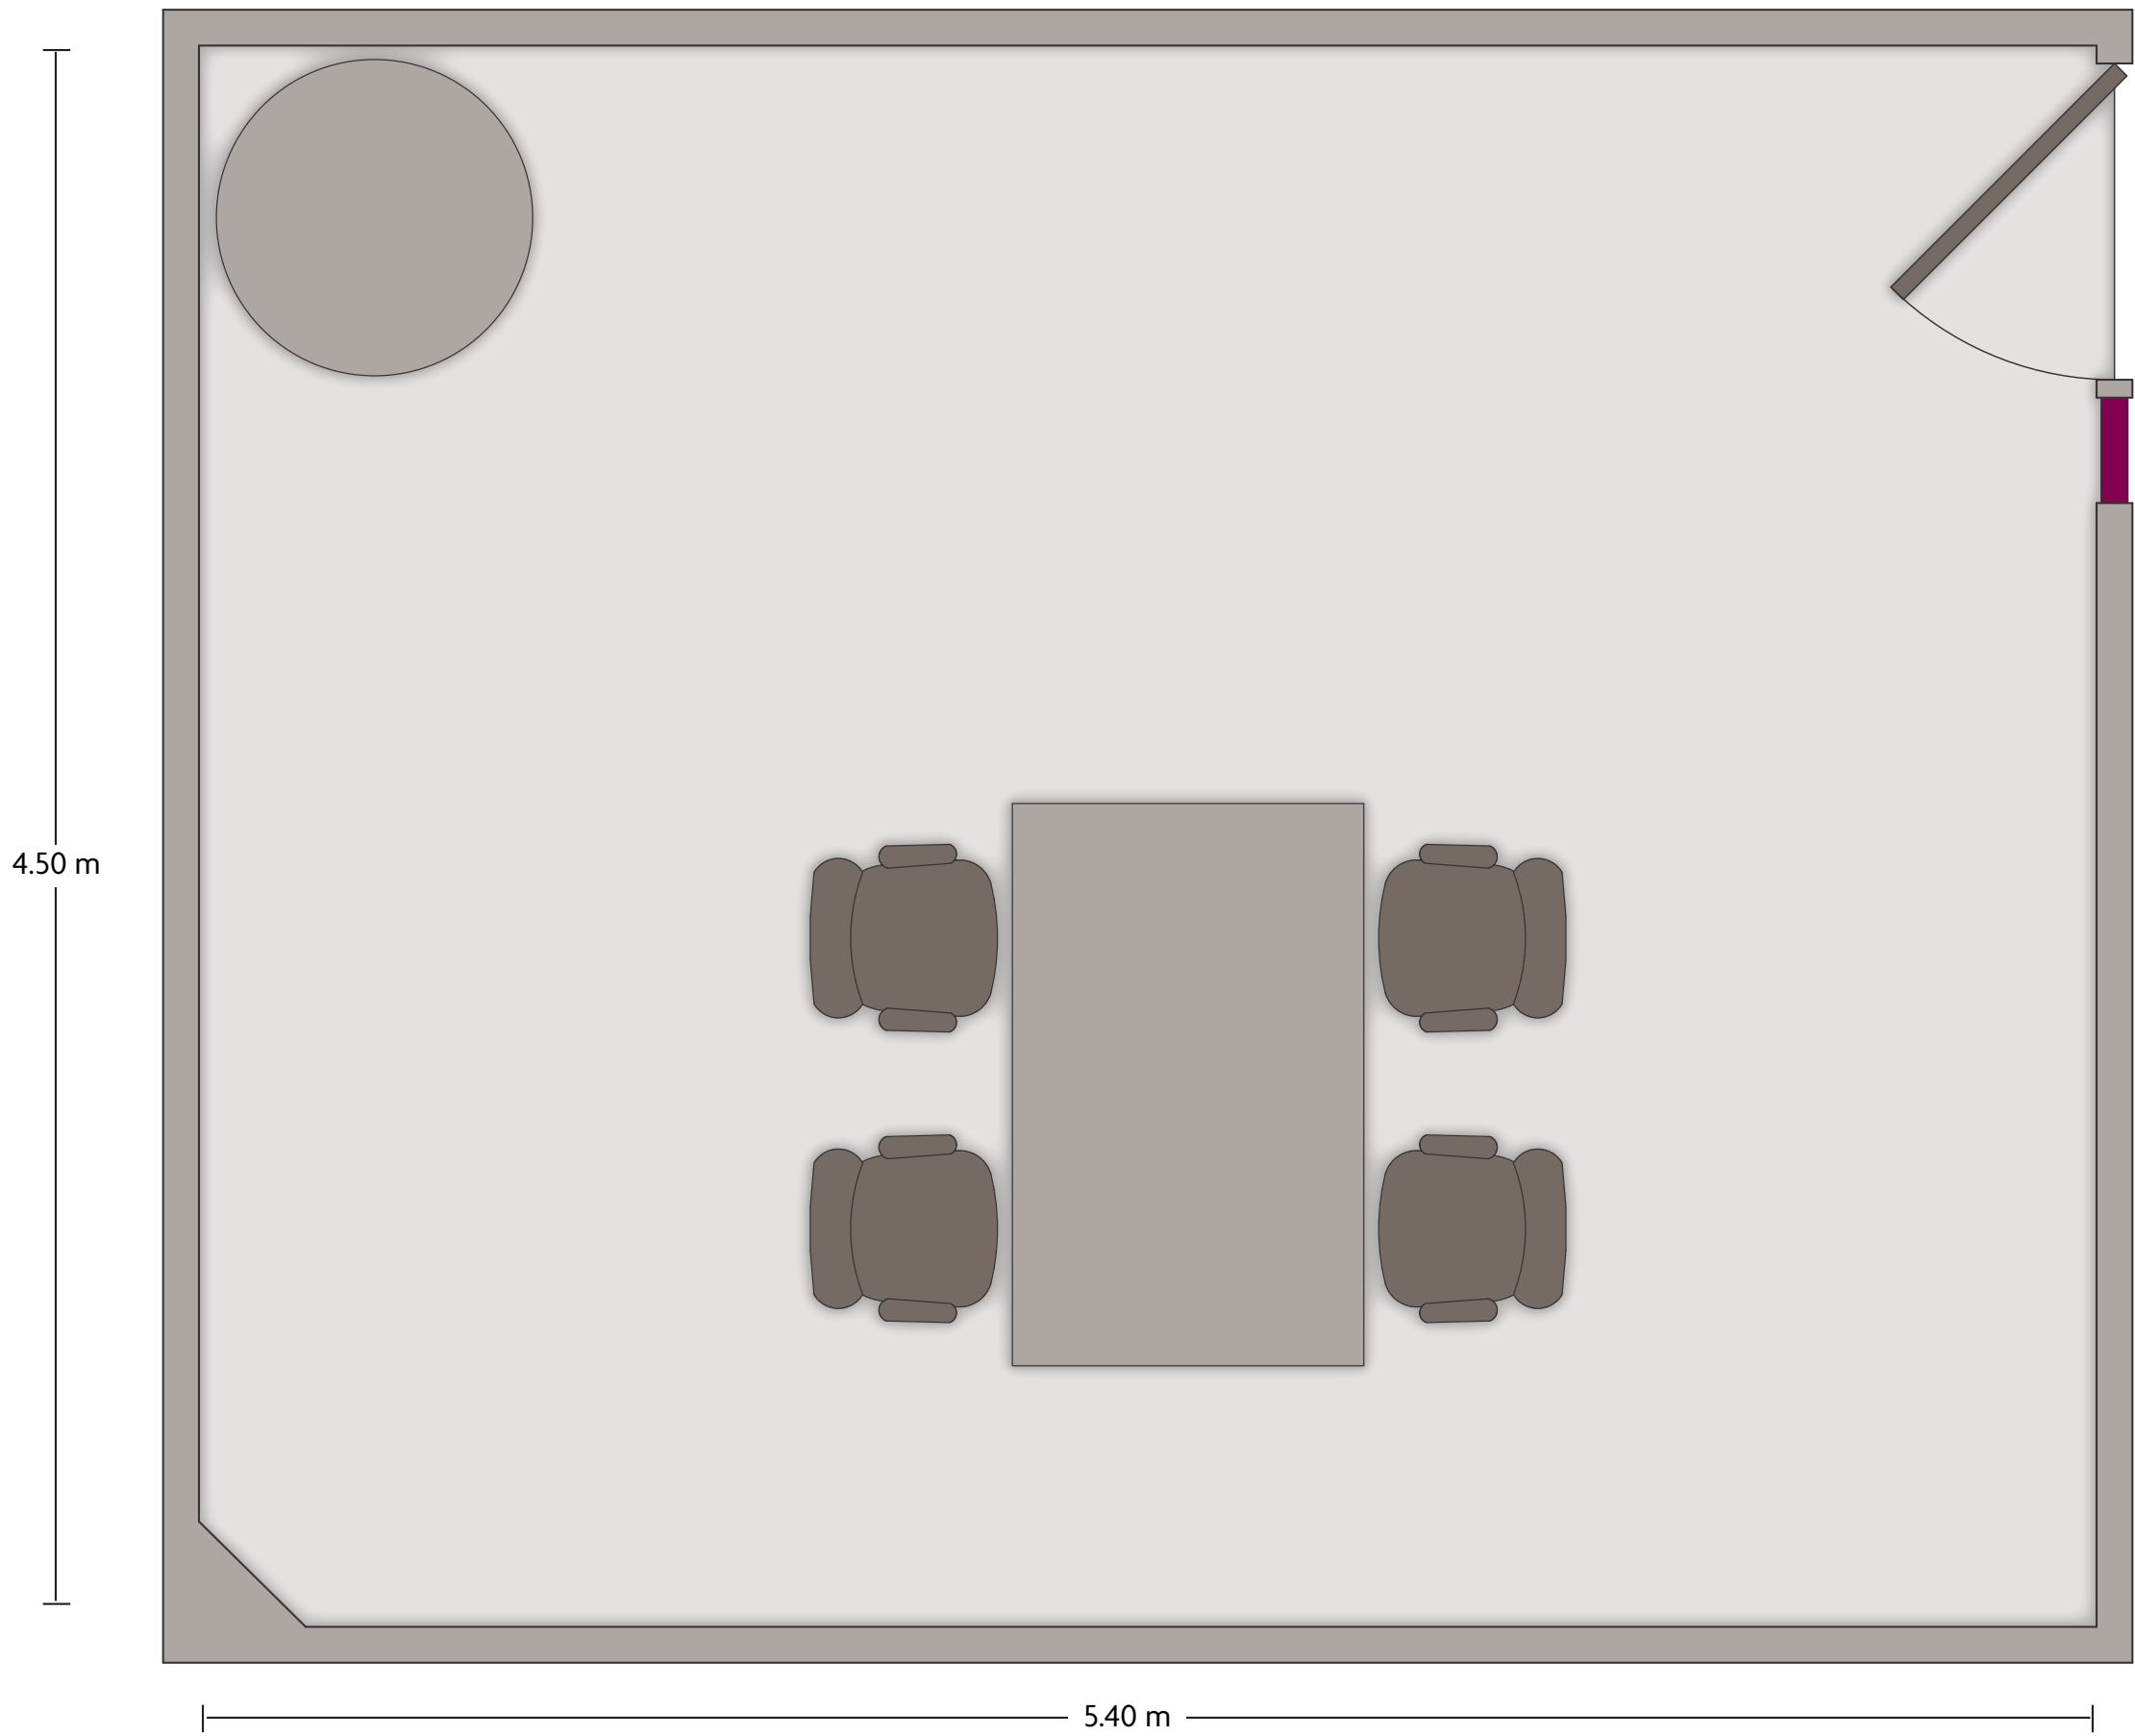

Crowne Plaza® Alice Springs Lasseters Secretariat

LENGTH: 5.40 m WIDTH: 4.50 m HEIGHT: 2.60 m TOTAL SQUARE METERS: 24.25 m² MAXIMUM CAPACITY: 4 POWER OUTLETS: 6

93 Barrett Drive | Northern Territory, Alice Springs 0870, Australia | 61.8.89507777