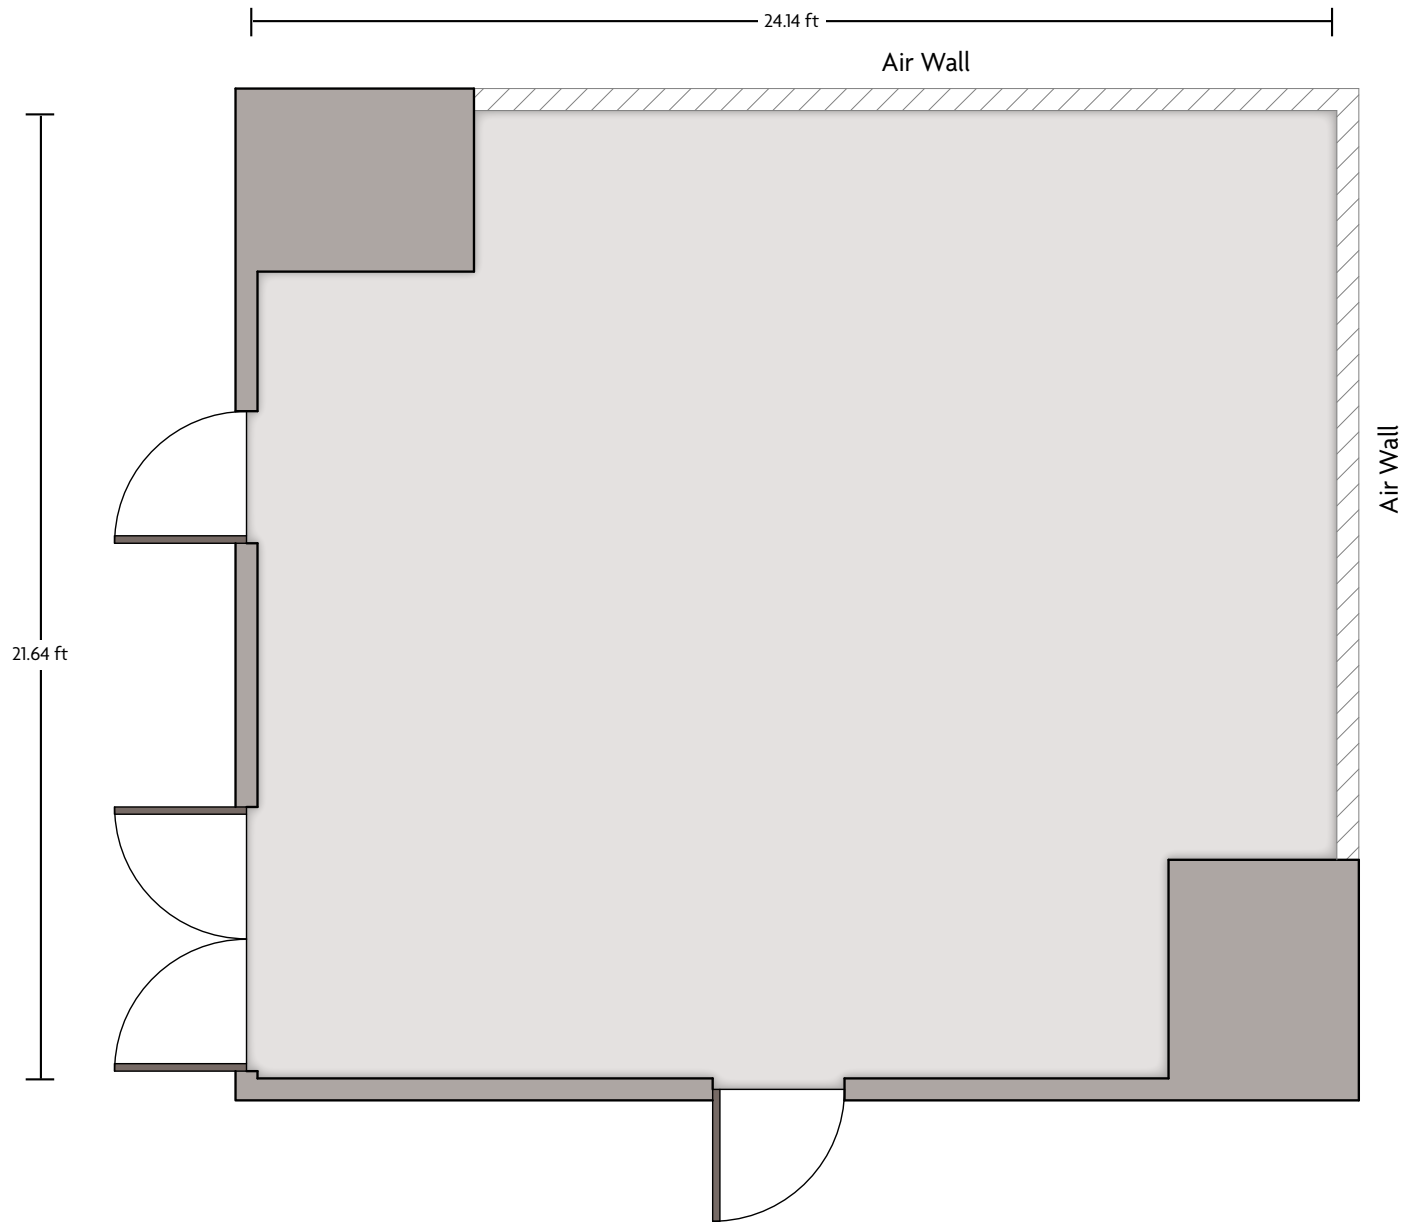

# Crowne Plaza® Albuquerque - New Mexico North & South

LENGTH: 82.7 Ft    WIDTH: 48.6 Ft    HEIGHT: 14 Ft    TOTAL SQUARE FEET: 4003 Sq Ft    MAXIMUM CAPACITY: 1000    POWER OUTLETS: 10

1901 University Blvd. NE | Albuquerque, NM 87102 | 505.884.2500

\*Multiple layout options available for this space.

# Crowne Plaza® Albuquerque - Parlor A

LENGTH: 24 Ft    WIDTH: 21.6 Ft    HEIGHT: 14 Ft    TOTAL SQUARE FEET: 487 Sq Ft    MAXIMUM CAPACITY: 40    POWER OUTLETS: 4

1901 University Blvd. NE | Albuquerque, NM 87102 | 505.884.2500

\*Multiple layout options available for this space.

LENGTH: 24 Ft    WIDTH: 20.3 Ft    HEIGHT: 14 Ft    TOTAL SQUARE FEET: 471 Sq Ft    MAXIMUM CAPACITY: 40    POWER OUTLETS: 4