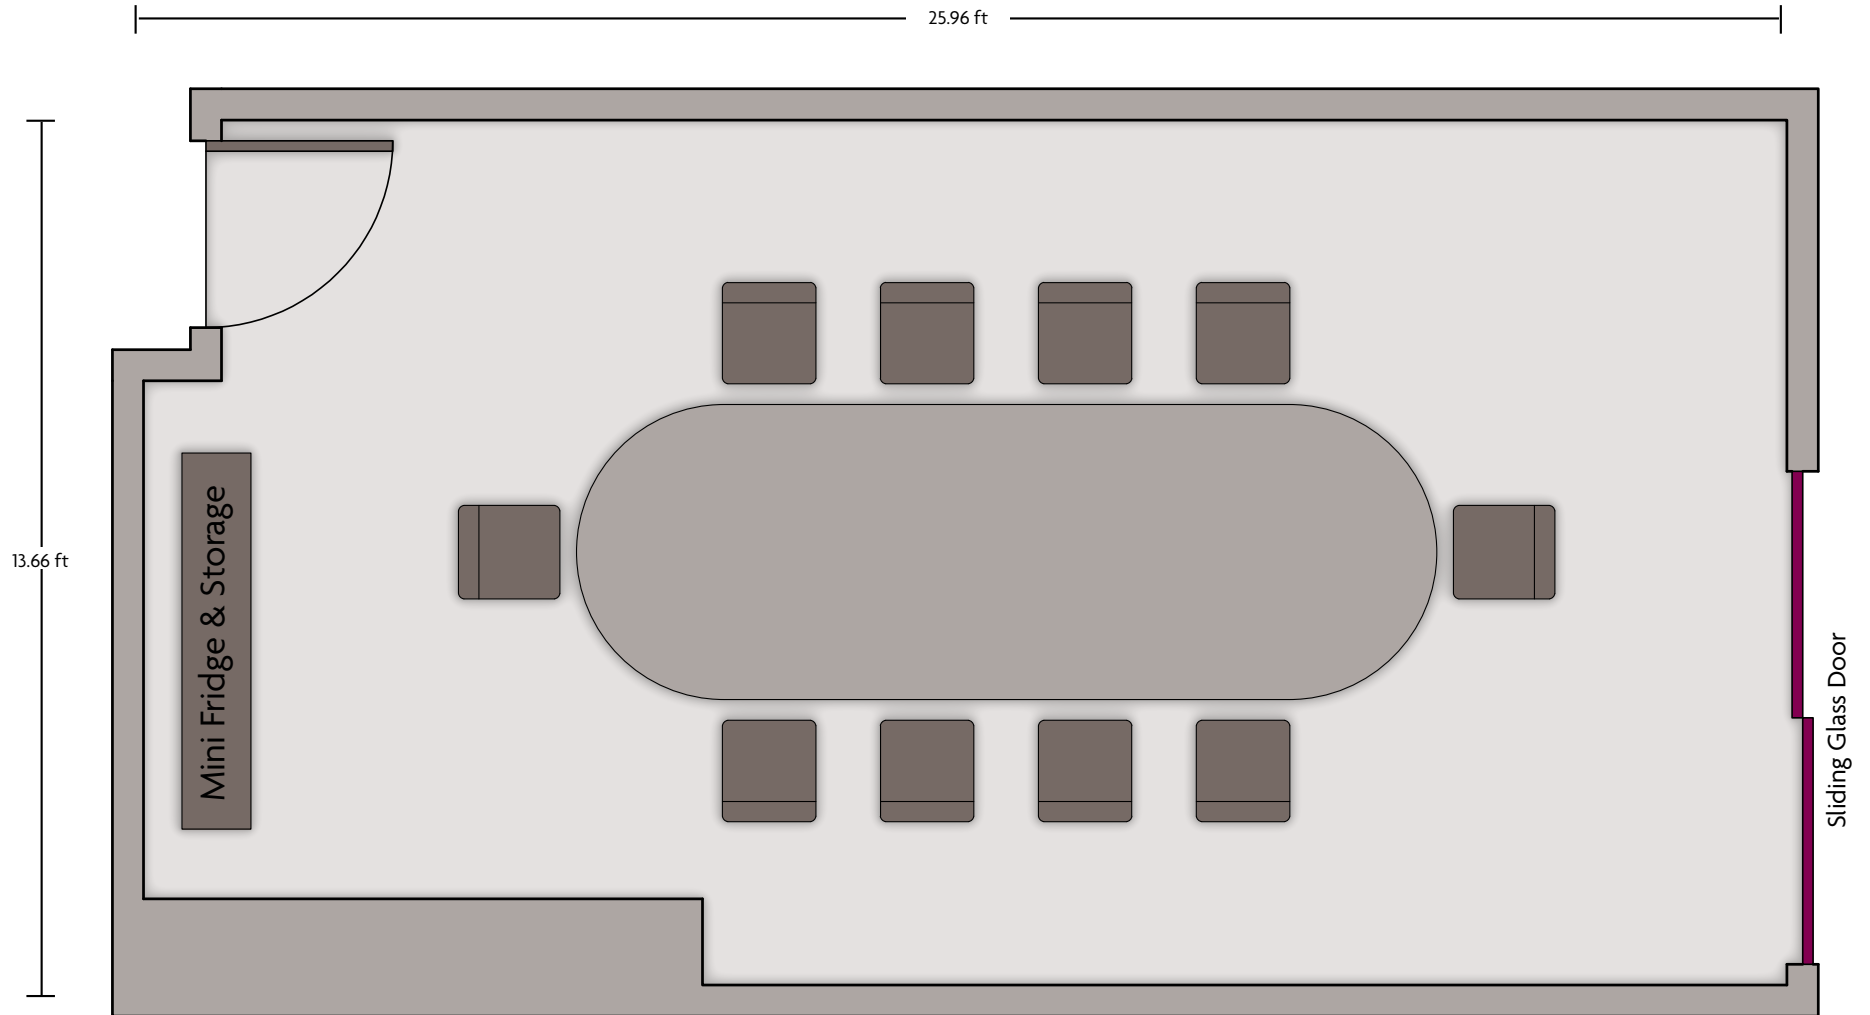

LENGTH: 48.5 Ft    WIDTH: 26.4 Ft    HEIGHT: 14 Ft    TOTAL SQUARE FEET: 1236 Sq Ft    MAXIMUM CAPACITY: 162    POWER OUTLETS: 3

1901 University Blvd. NE | Albuquerque, NM 87102 | 505.884.2500

\*Multiple layout options available for this space.

# Crowne Plaza® Albuquerque - Garden Room

LENGTH: 44.5 Ft    WIDTH: 39 Ft    HEIGHT: 15.8 Ft    TOTAL SQUARE FEET: 1593 Sq Ft    MAXIMUM CAPACITY: 125    POWER OUTLETS: 4

1901 University Blvd. NE | Albuquerque, NM 87102 | 505.884.2500

\*Multiple layout options available for this space.

LENGTH: 26 Ft    WIDTH: 13.6 Ft    HEIGHT: 8 Ft    TOTAL SQUARE FEET: 338 Sq Ft    MAXIMUM CAPACITY: 12    POWER OUTLETS: 5

1901 University Blvd. NE | Albuquerque, NM 87102 | 505.884.2500

# Crowne Plaza® Albuquerque - New Mexico North & South

LENGTH: 82.7 Ft    WIDTH: 48.6 Ft    HEIGHT: 14 Ft    TOTAL SQUARE FEET: 4003 Sq Ft    MAXIMUM CAPACITY: 1000    POWER OUTLETS: 10

1901 University Blvd. NE | Albuquerque, NM 87102 | 505.884.2500