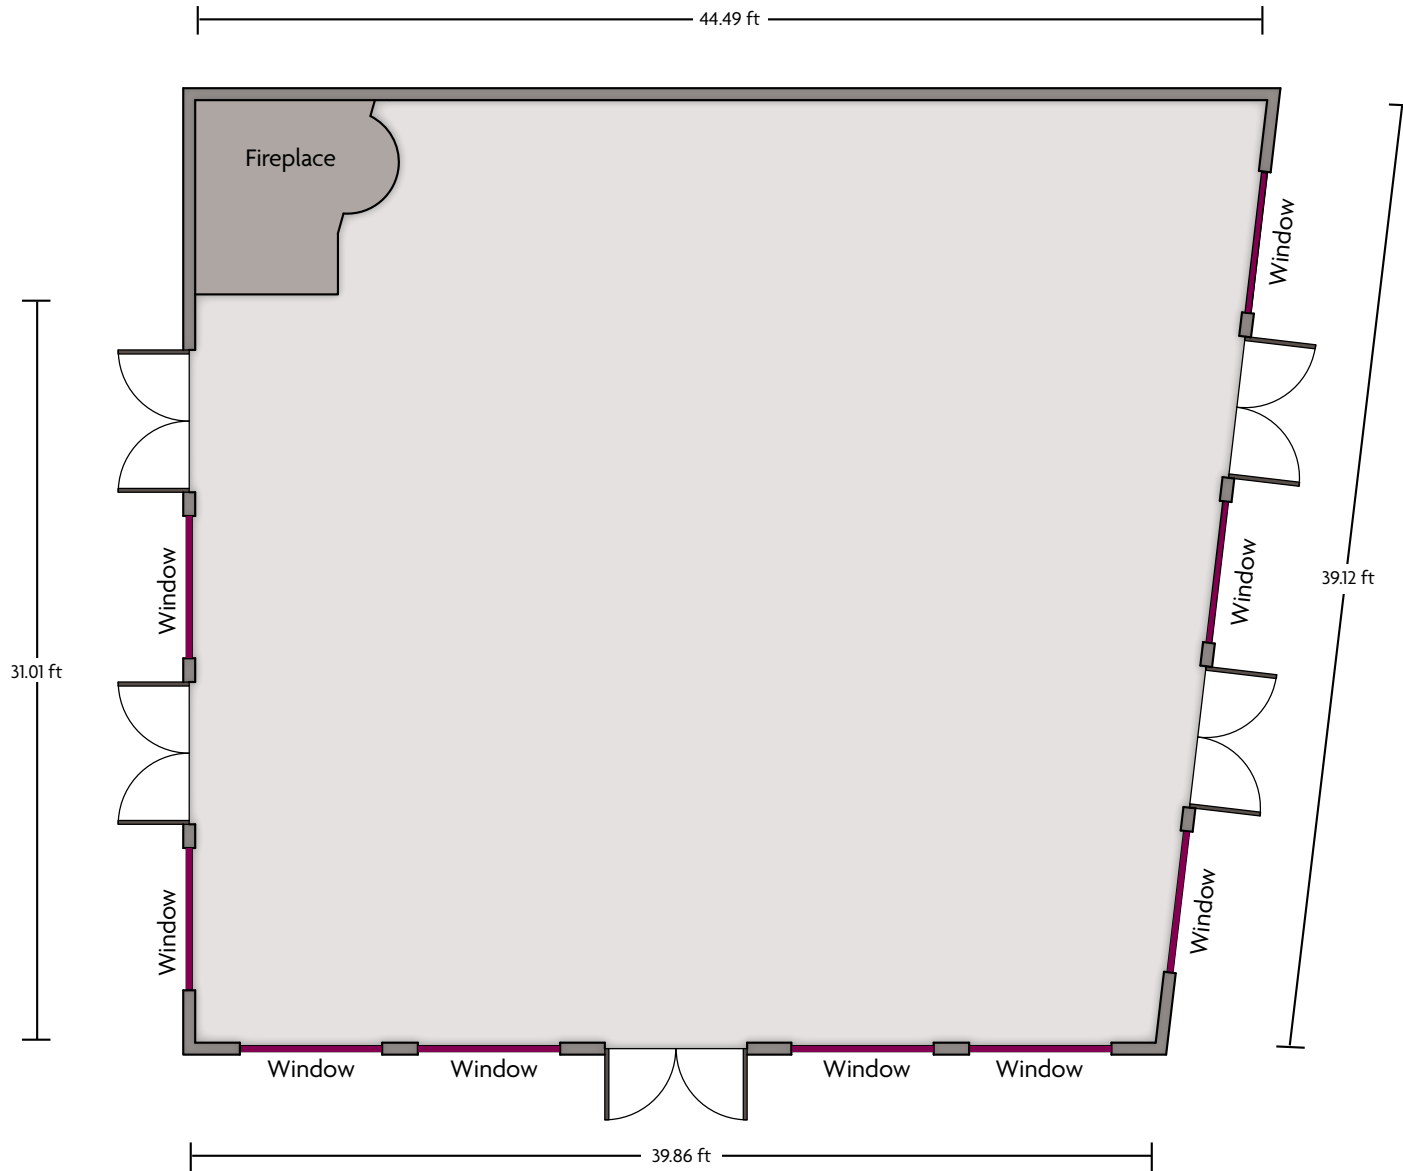

LENGTH: 48 Ft    WIDTH: 47.7 Ft    HEIGHT: 14 Ft    TOTAL SQUARE FEET: 2270 Sq Ft    MAXIMUM CAPACITY: 325    POWER OUTLETS: 8

1901 University Blvd. NE | Albuquerque, NM 87102 | 505.884.2500

\*Multiple layout options available for this space.

LENGTH: 48.5 Ft    WIDTH: 26.4 Ft    HEIGHT: 14 Ft    TOTAL SQUARE FEET: 1236 Sq Ft    MAXIMUM CAPACITY: 162    POWER OUTLETS: 3

1901 University Blvd. NE | Albuquerque, NM 87102 | 505.884.2500

\*Multiple layout options available for this space.

# Crowne Plaza® Albuquerque - Garden Room

LENGTH: 44.5 Ft    WIDTH: 39 Ft    HEIGHT: 15.8 Ft    TOTAL SQUARE FEET: 1593 Sq Ft    MAXIMUM CAPACITY: 125    POWER OUTLETS: 4

1901 University Blvd. NE | Albuquerque, NM 87102 | 505.884.2500

\*Multiple layout options available for this space.

LENGTH: 24 Ft    WIDTH: 20.3 Ft    HEIGHT: 14 Ft    TOTAL SQUARE FEET: 471 Sq Ft    MAXIMUM CAPACITY: 40    POWER OUTLETS: 4