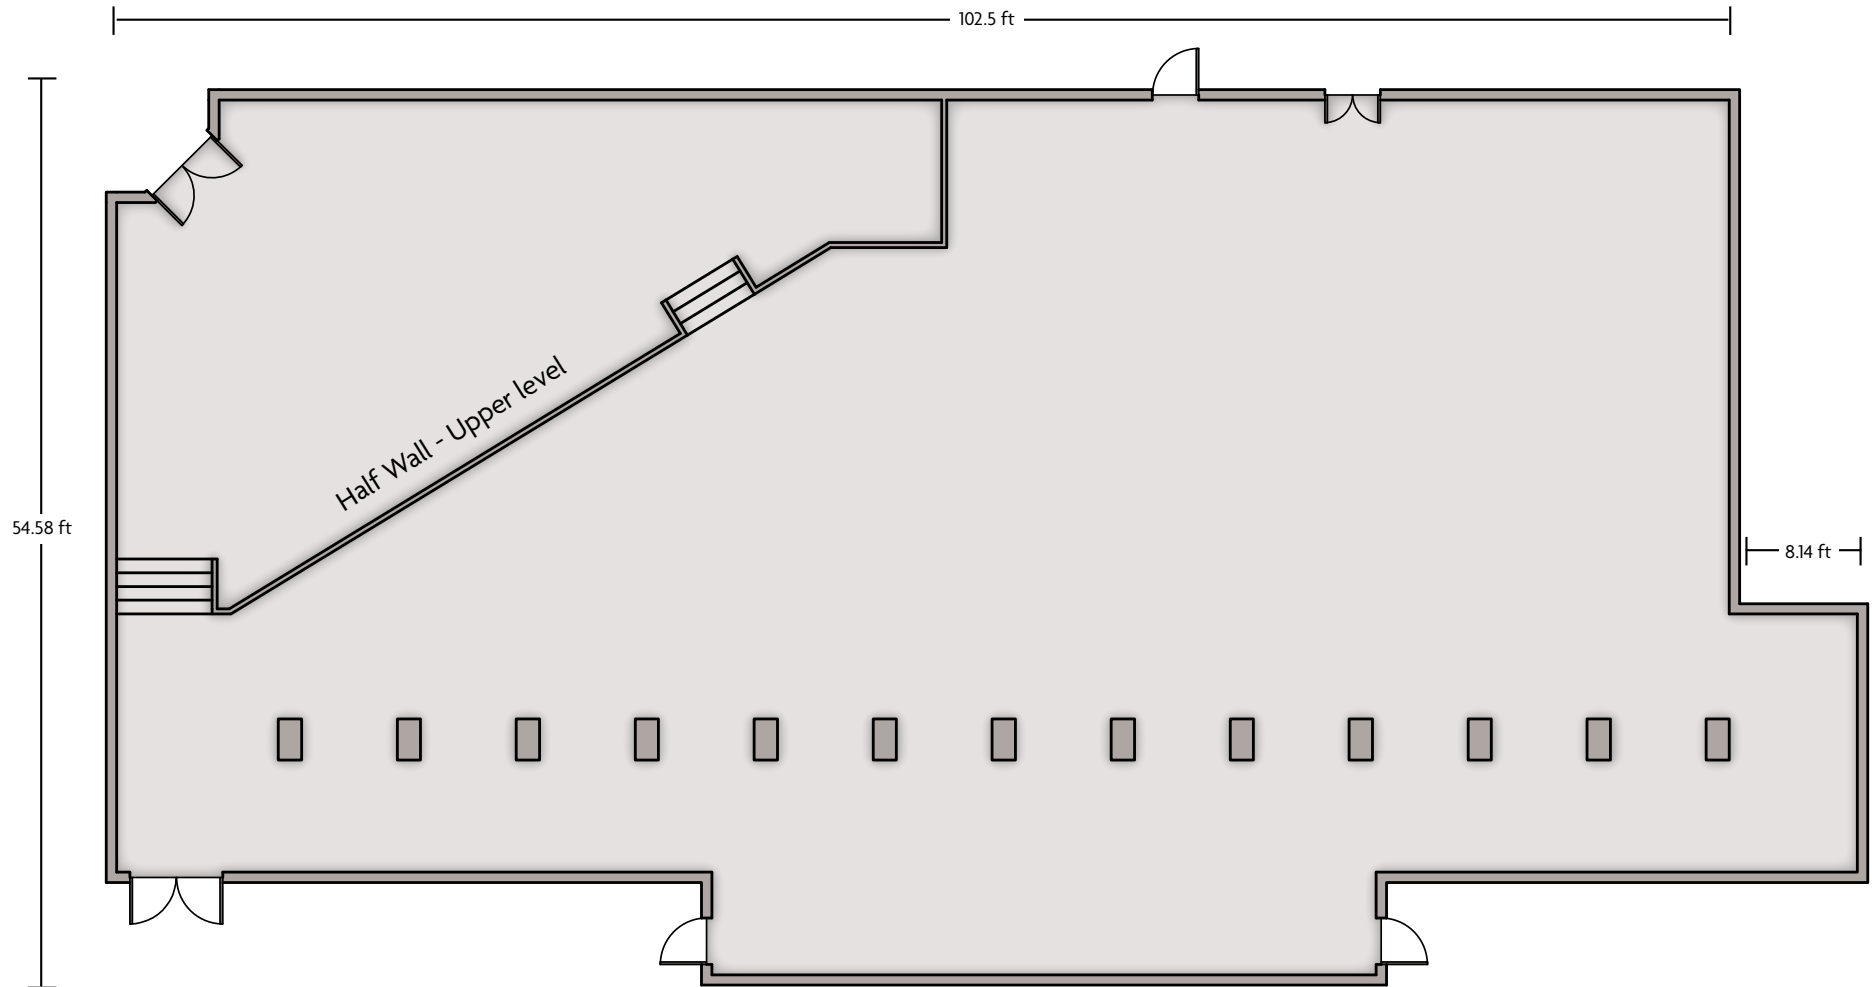

\*Multiple layout options available for this space.

LENGTH: 24 Ft    WIDTH: 20.3 Ft    HEIGHT: 14 Ft    TOTAL SQUARE FEET: 471 Sq Ft    MAXIMUM CAPACITY: 40    POWER OUTLETS: 4

# Crowne Plaza® Albuquerque - Parlor E

LENGTH: 24 Ft    WIDTH: 22 Ft    HEIGHT: 14 Ft    TOTAL SQUARE FEET: 489 Sq Ft    MAXIMUM CAPACITY: 40    POWER OUTLETS: 3

1901 University Blvd. NE | Albuquerque, NM 87102 | 505.884.2500

\*Multiple layout options available for this space.

LENGTH: 23.5 Ft    WIDTH: 19.2 Ft    HEIGHT: 14 Ft    TOTAL SQUARE FEET: 437 Sq Ft    MAXIMUM CAPACITY: 40    POWER OUTLETS: 4

LENGTH: 102.5 Ft    WIDTH: 49 Ft    HEIGHT: 10.8 Ft    TOTAL SQUARE FEET: 5396 Sq Ft    MAXIMUM CAPACITY: 390    POWER OUTLETS: 17

1901 University Blvd. NE | Albuquerque, NM 87102 | 505.884.2500

\*Multiple layout options available for this space.

LENGTH: 47 Ft    WIDTH: 23.6 Ft    HEIGHT: 14 Ft    TOTAL SQUARE FEET: 1102 Sq Ft    MAXIMUM CAPACITY: 100    POWER OUTLETS: 3