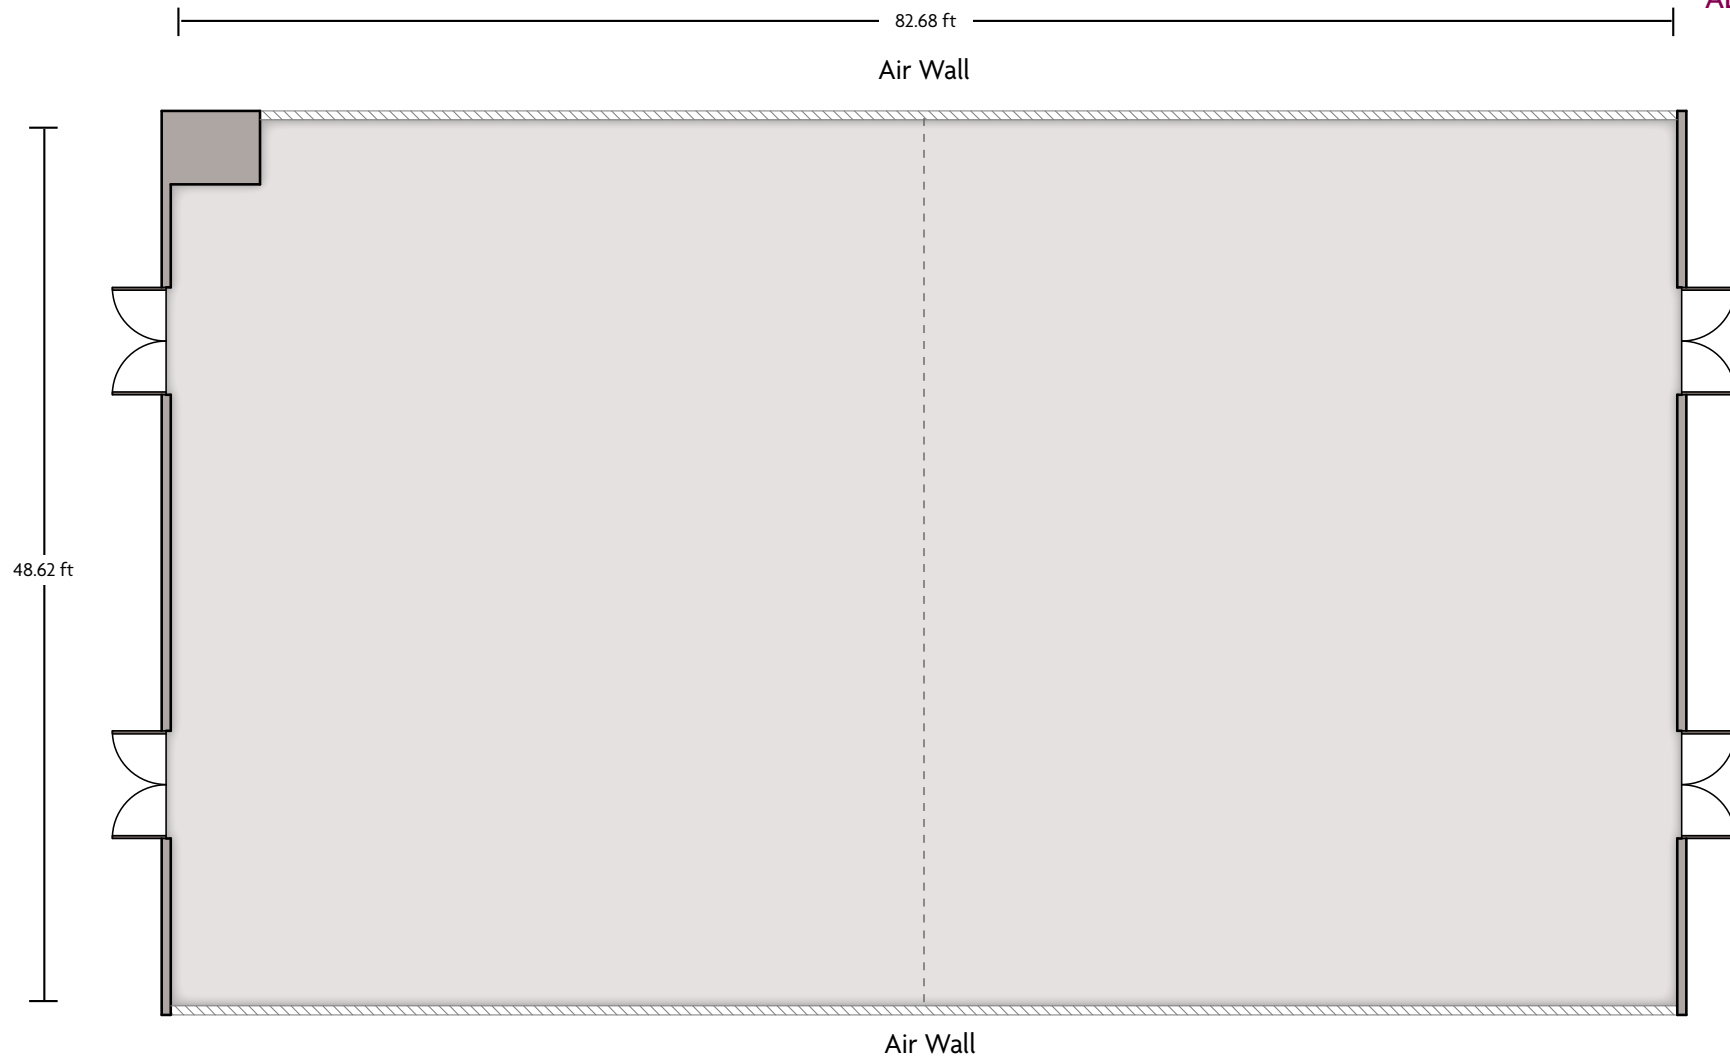

# Crowne Plaza® Albuquerque - Garden Room

LENGTH: 44.5 Ft    WIDTH: 39 Ft    HEIGHT: 15.8 Ft    TOTAL SQUARE FEET: 1593 Sq Ft    MAXIMUM CAPACITY: 125    POWER OUTLETS: 4

1901 University Blvd. NE | Albuquerque, NM 87102 | 505.884.2500

# Crowne Plaza® Albuquerque - New Mexico North & South

LENGTH: 82.7 Ft    WIDTH: 48.6 Ft    HEIGHT: 14 Ft    TOTAL SQUARE FEET: 4003 Sq Ft    MAXIMUM CAPACITY: 1000    POWER OUTLETS: 10

1901 University Blvd. NE | Albuquerque, NM 87102 | 505.884.2500

\*Multiple layout options available for this space.

LENGTH: 24 Ft    WIDTH: 20.3 Ft    HEIGHT: 14 Ft    TOTAL SQUARE FEET: 471 Sq Ft    MAXIMUM CAPACITY: 40    POWER OUTLETS: 4

\*Multiple layout options available for this space.

LENGTH: 23.5 Ft    WIDTH: 19.2 Ft    HEIGHT: 14 Ft    TOTAL SQUARE FEET: 437 Sq Ft    MAXIMUM CAPACITY: 40    POWER OUTLETS: 4

LENGTH: 102.5 Ft    WIDTH: 49 Ft    HEIGHT: 10.8 Ft    TOTAL SQUARE FEET: 5396 Sq Ft    MAXIMUM CAPACITY: 390    POWER OUTLETS: 17