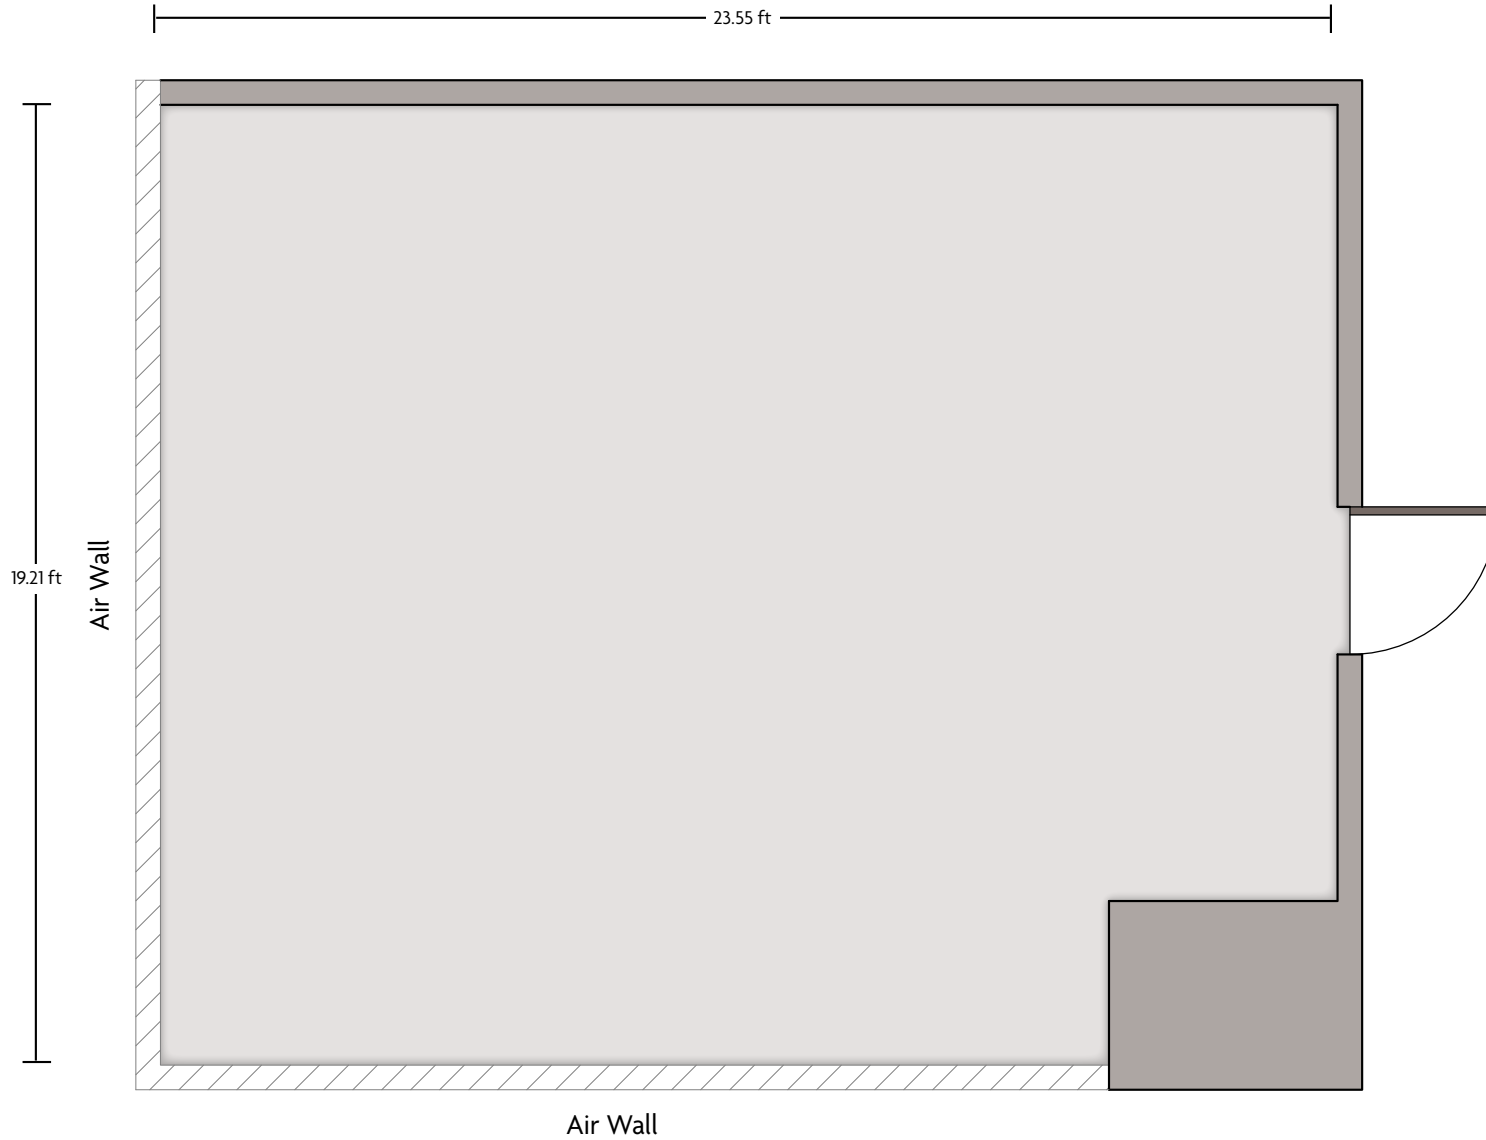

\*Multiple layout options available for this space.

LENGTH: 24 Ft    WIDTH: 20.3 Ft    HEIGHT: 14 Ft    TOTAL SQUARE FEET: 471 Sq Ft    MAXIMUM CAPACITY: 40    POWER OUTLETS: 4

# Crowne Plaza® Albuquerque - Parlor E

LENGTH: 24 Ft    WIDTH: 22 Ft    HEIGHT: 14 Ft    TOTAL SQUARE FEET: 489 Sq Ft    MAXIMUM CAPACITY: 40    POWER OUTLETS: 3

1901 University Blvd. NE | Albuquerque, NM 87102 | 505.884.2500

\*Multiple layout options available for this space.

LENGTH: 23.5 Ft    WIDTH: 19.2 Ft    HEIGHT: 14 Ft    TOTAL SQUARE FEET: 437 Sq Ft    MAXIMUM CAPACITY: 40    POWER OUTLETS: 4

LENGTH: 102.5 Ft    WIDTH: 49 Ft    HEIGHT: 10.8 Ft    TOTAL SQUARE FEET: 5396 Sq Ft    MAXIMUM CAPACITY: 390    POWER OUTLETS: 17

1901 University Blvd. NE | Albuquerque, NM 87102 | 505.884.2500

\*Multiple layout options available for this space.

LENGTH: 47 Ft    WIDTH: 23.6 Ft    HEIGHT: 14 Ft    TOTAL SQUARE FEET: 1102 Sq Ft    MAXIMUM CAPACITY: 100    POWER OUTLETS: 3