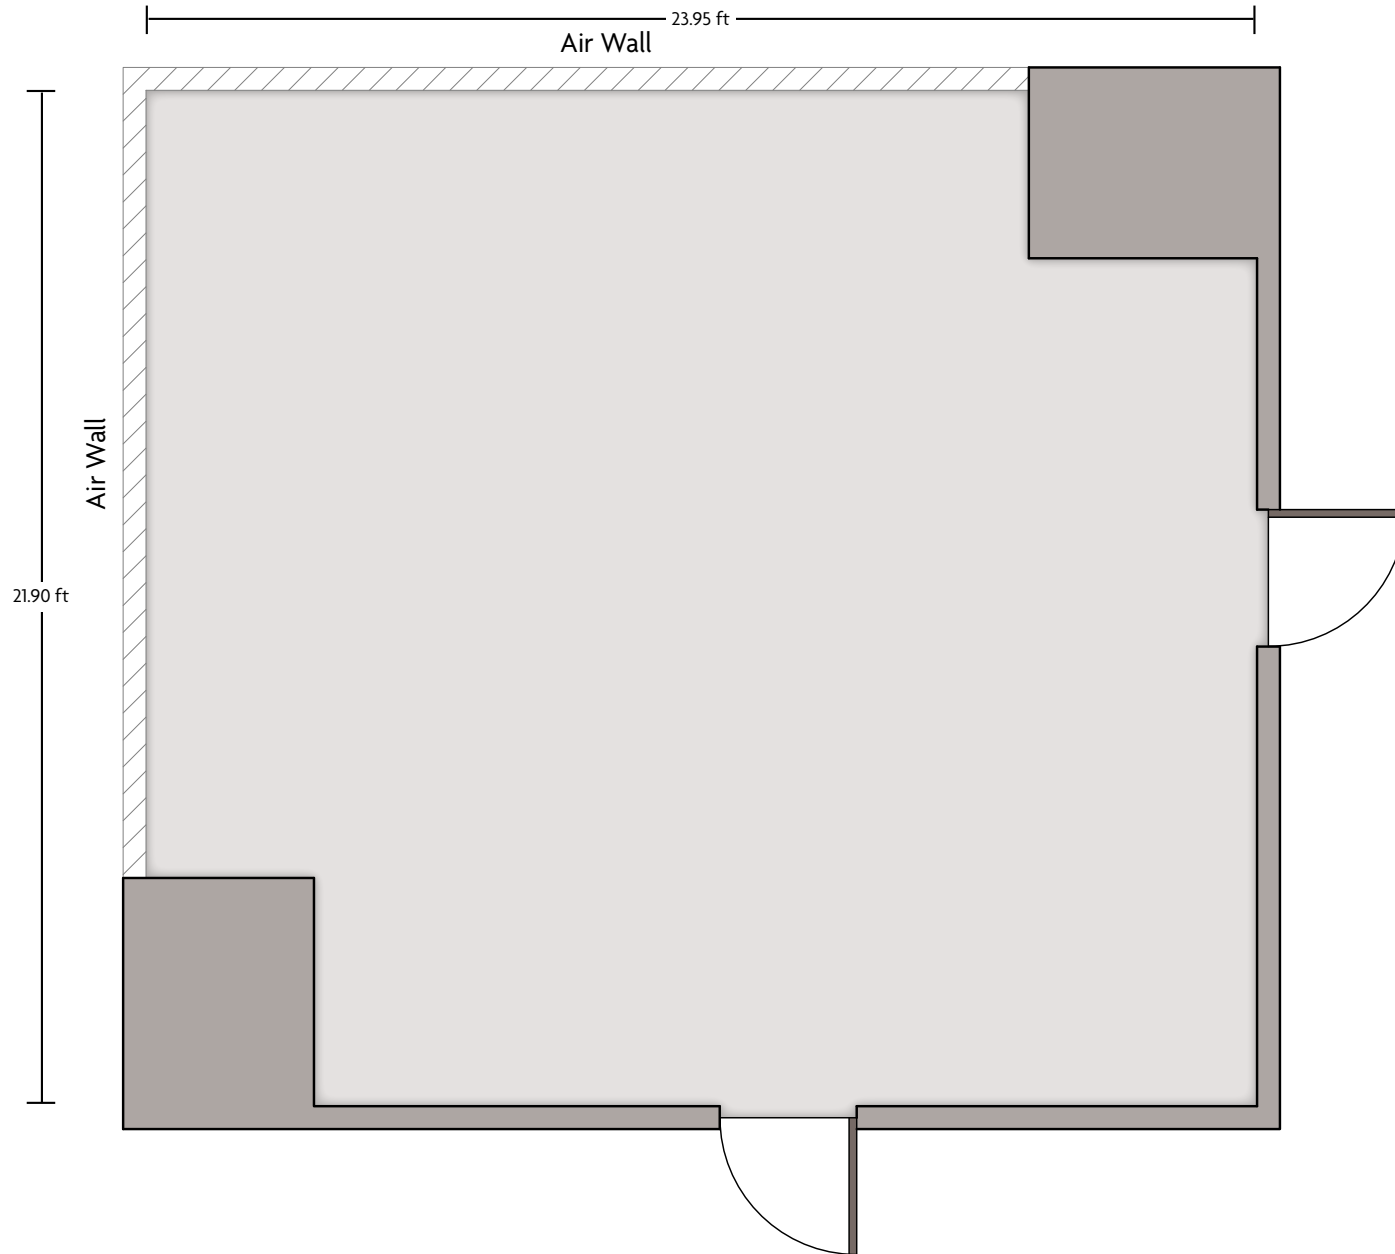

# Crowne Plaza® Albuquerque - Parlor A

LENGTH: 24 Ft    WIDTH: 21.6 Ft    HEIGHT: 14 Ft    TOTAL SQUARE FEET: 487 Sq Ft    MAXIMUM CAPACITY: 40    POWER OUTLETS: 4

1901 University Blvd. NE | Albuquerque, NM 87102 | 505.884.2500

\*Multiple layout options available for this space.

LENGTH: 24 Ft    WIDTH: 20.3 Ft    HEIGHT: 14 Ft    TOTAL SQUARE FEET: 471 Sq Ft    MAXIMUM CAPACITY: 40    POWER OUTLETS: 4

# Crowne Plaza® Albuquerque - Parlor E

LENGTH: 24 Ft    WIDTH: 22 Ft    HEIGHT: 14 Ft    TOTAL SQUARE FEET: 489 Sq Ft    MAXIMUM CAPACITY: 40    POWER OUTLETS: 3

1901 University Blvd. NE | Albuquerque, NM 87102 | 505.884.2500

\*Multiple layout options available for this space.

LENGTH: 23.5 Ft    WIDTH: 19.2 Ft    HEIGHT: 14 Ft    TOTAL SQUARE FEET: 437 Sq Ft    MAXIMUM CAPACITY: 40    POWER OUTLETS: 4

LENGTH: 102.5 Ft    WIDTH: 49 Ft    HEIGHT: 10.8 Ft    TOTAL SQUARE FEET: 5396 Sq Ft    MAXIMUM CAPACITY: 390    POWER OUTLETS: 17