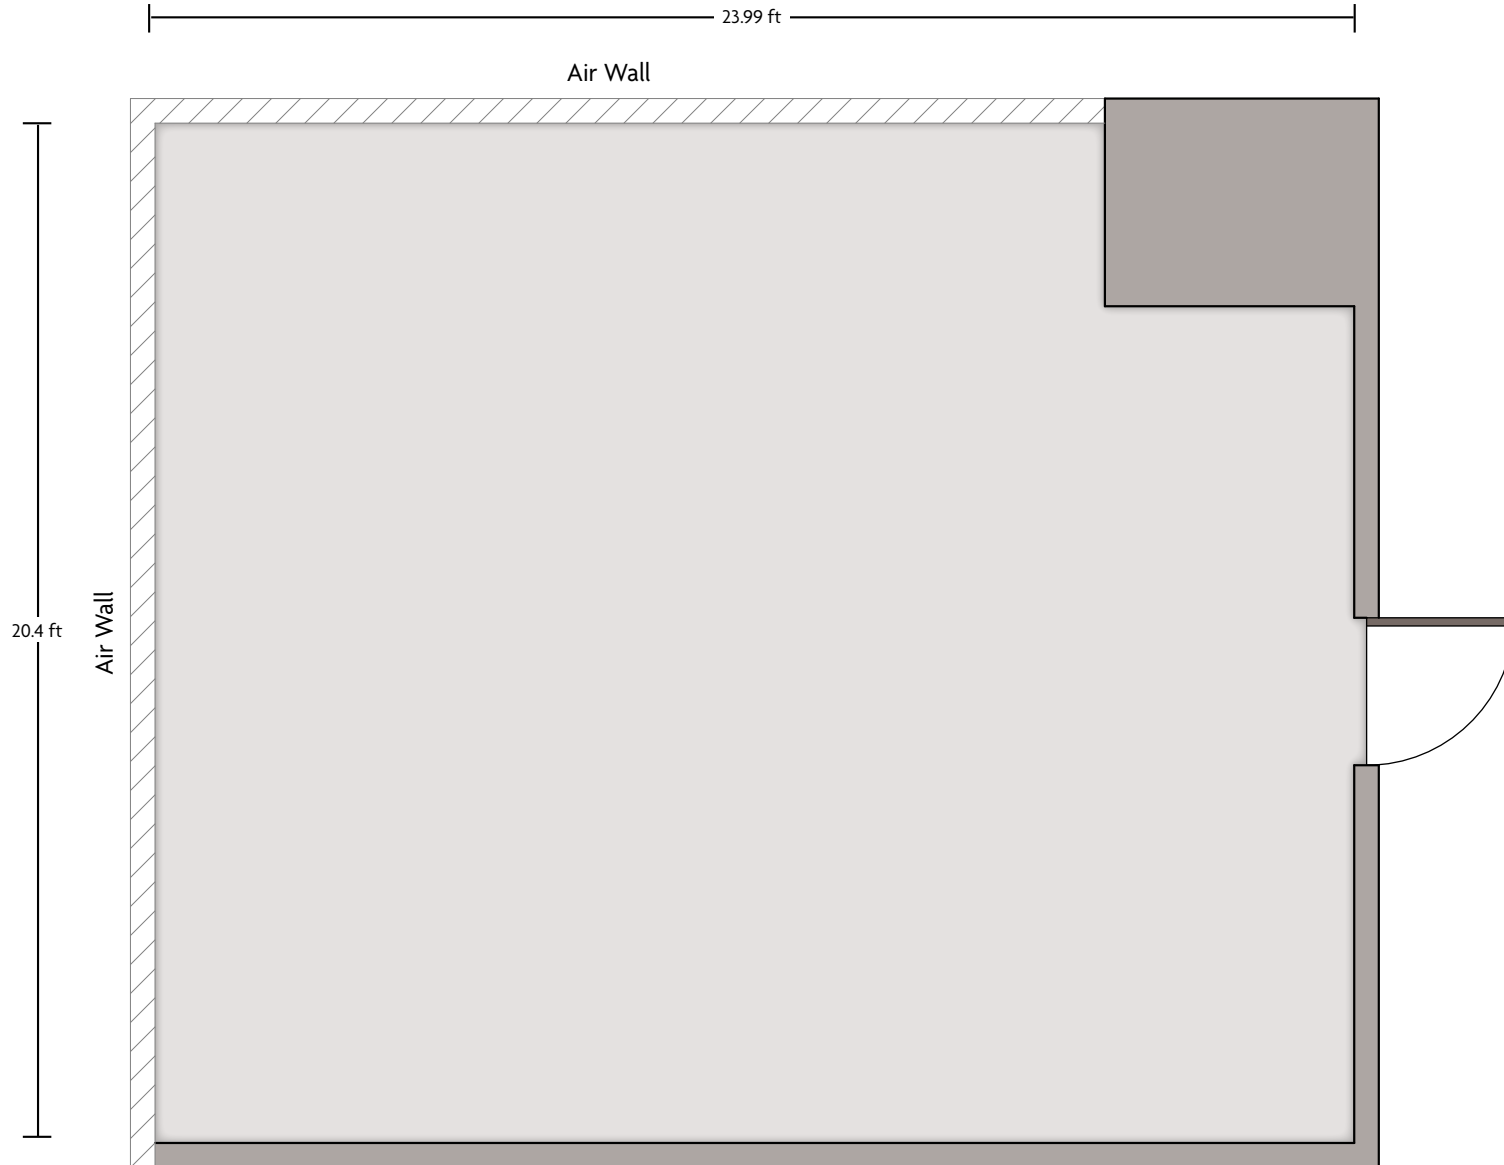

\*Multiple layout options available for this space.

# Crowne Plaza® Albuquerque - Parlor A

LENGTH: 24 Ft    WIDTH: 21.6 Ft    HEIGHT: 14 Ft    TOTAL SQUARE FEET: 487 Sq Ft    MAXIMUM CAPACITY: 40    POWER OUTLETS: 4

1901 University Blvd. NE | Albuquerque, NM 87102 | 505.884.2500

\*Multiple layout options available for this space.

LENGTH: 24 Ft    WIDTH: 20.3 Ft    HEIGHT: 14 Ft    TOTAL SQUARE FEET: 471 Sq Ft    MAXIMUM CAPACITY: 40    POWER OUTLETS: 4

\*Multiple layout options available for this space.

LENGTH: 23.5 Ft    WIDTH: 19.2 Ft    HEIGHT: 14 Ft    TOTAL SQUARE FEET: 437 Sq Ft    MAXIMUM CAPACITY: 40    POWER OUTLETS: 4

LENGTH: 102.5 Ft    WIDTH: 49 Ft    HEIGHT: 10.8 Ft    TOTAL SQUARE FEET: 5396 Sq Ft    MAXIMUM CAPACITY: 390    POWER OUTLETS: 17