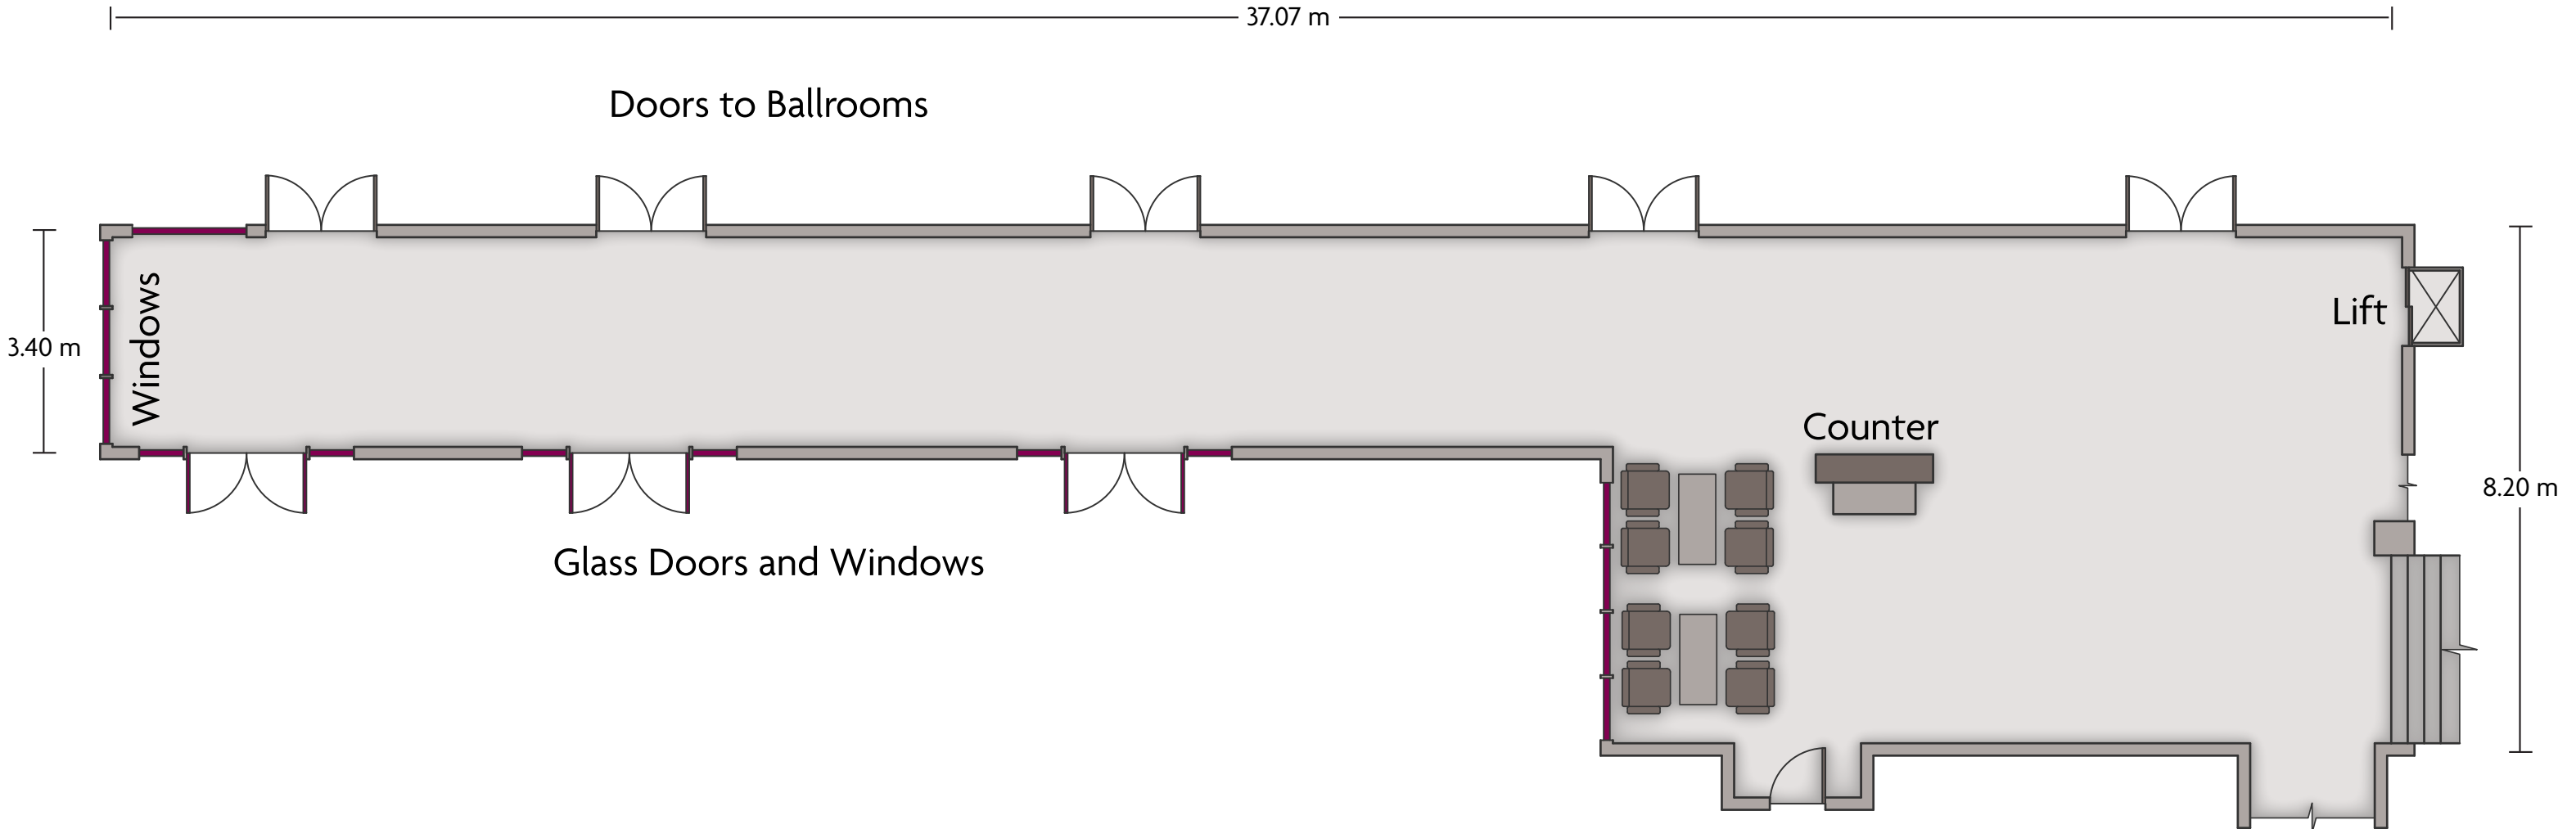

Crowne Plaza® Abu Dhabi - Yas Island

Foyer

LENGTH: 37.1 m   WIDTH: 8.2 m   HEIGHT: 8.6 m   TOTAL SQUARE METERS: 185.3 m²   MAXIMUM CAPACITY: 100   POWER OUTLETS: 22

Yas Island Golf Plaza PO Box 41880, Abu Dhabi - 41880, United Emirates | 971-2-6563000

*Multiple layout options available for this space.