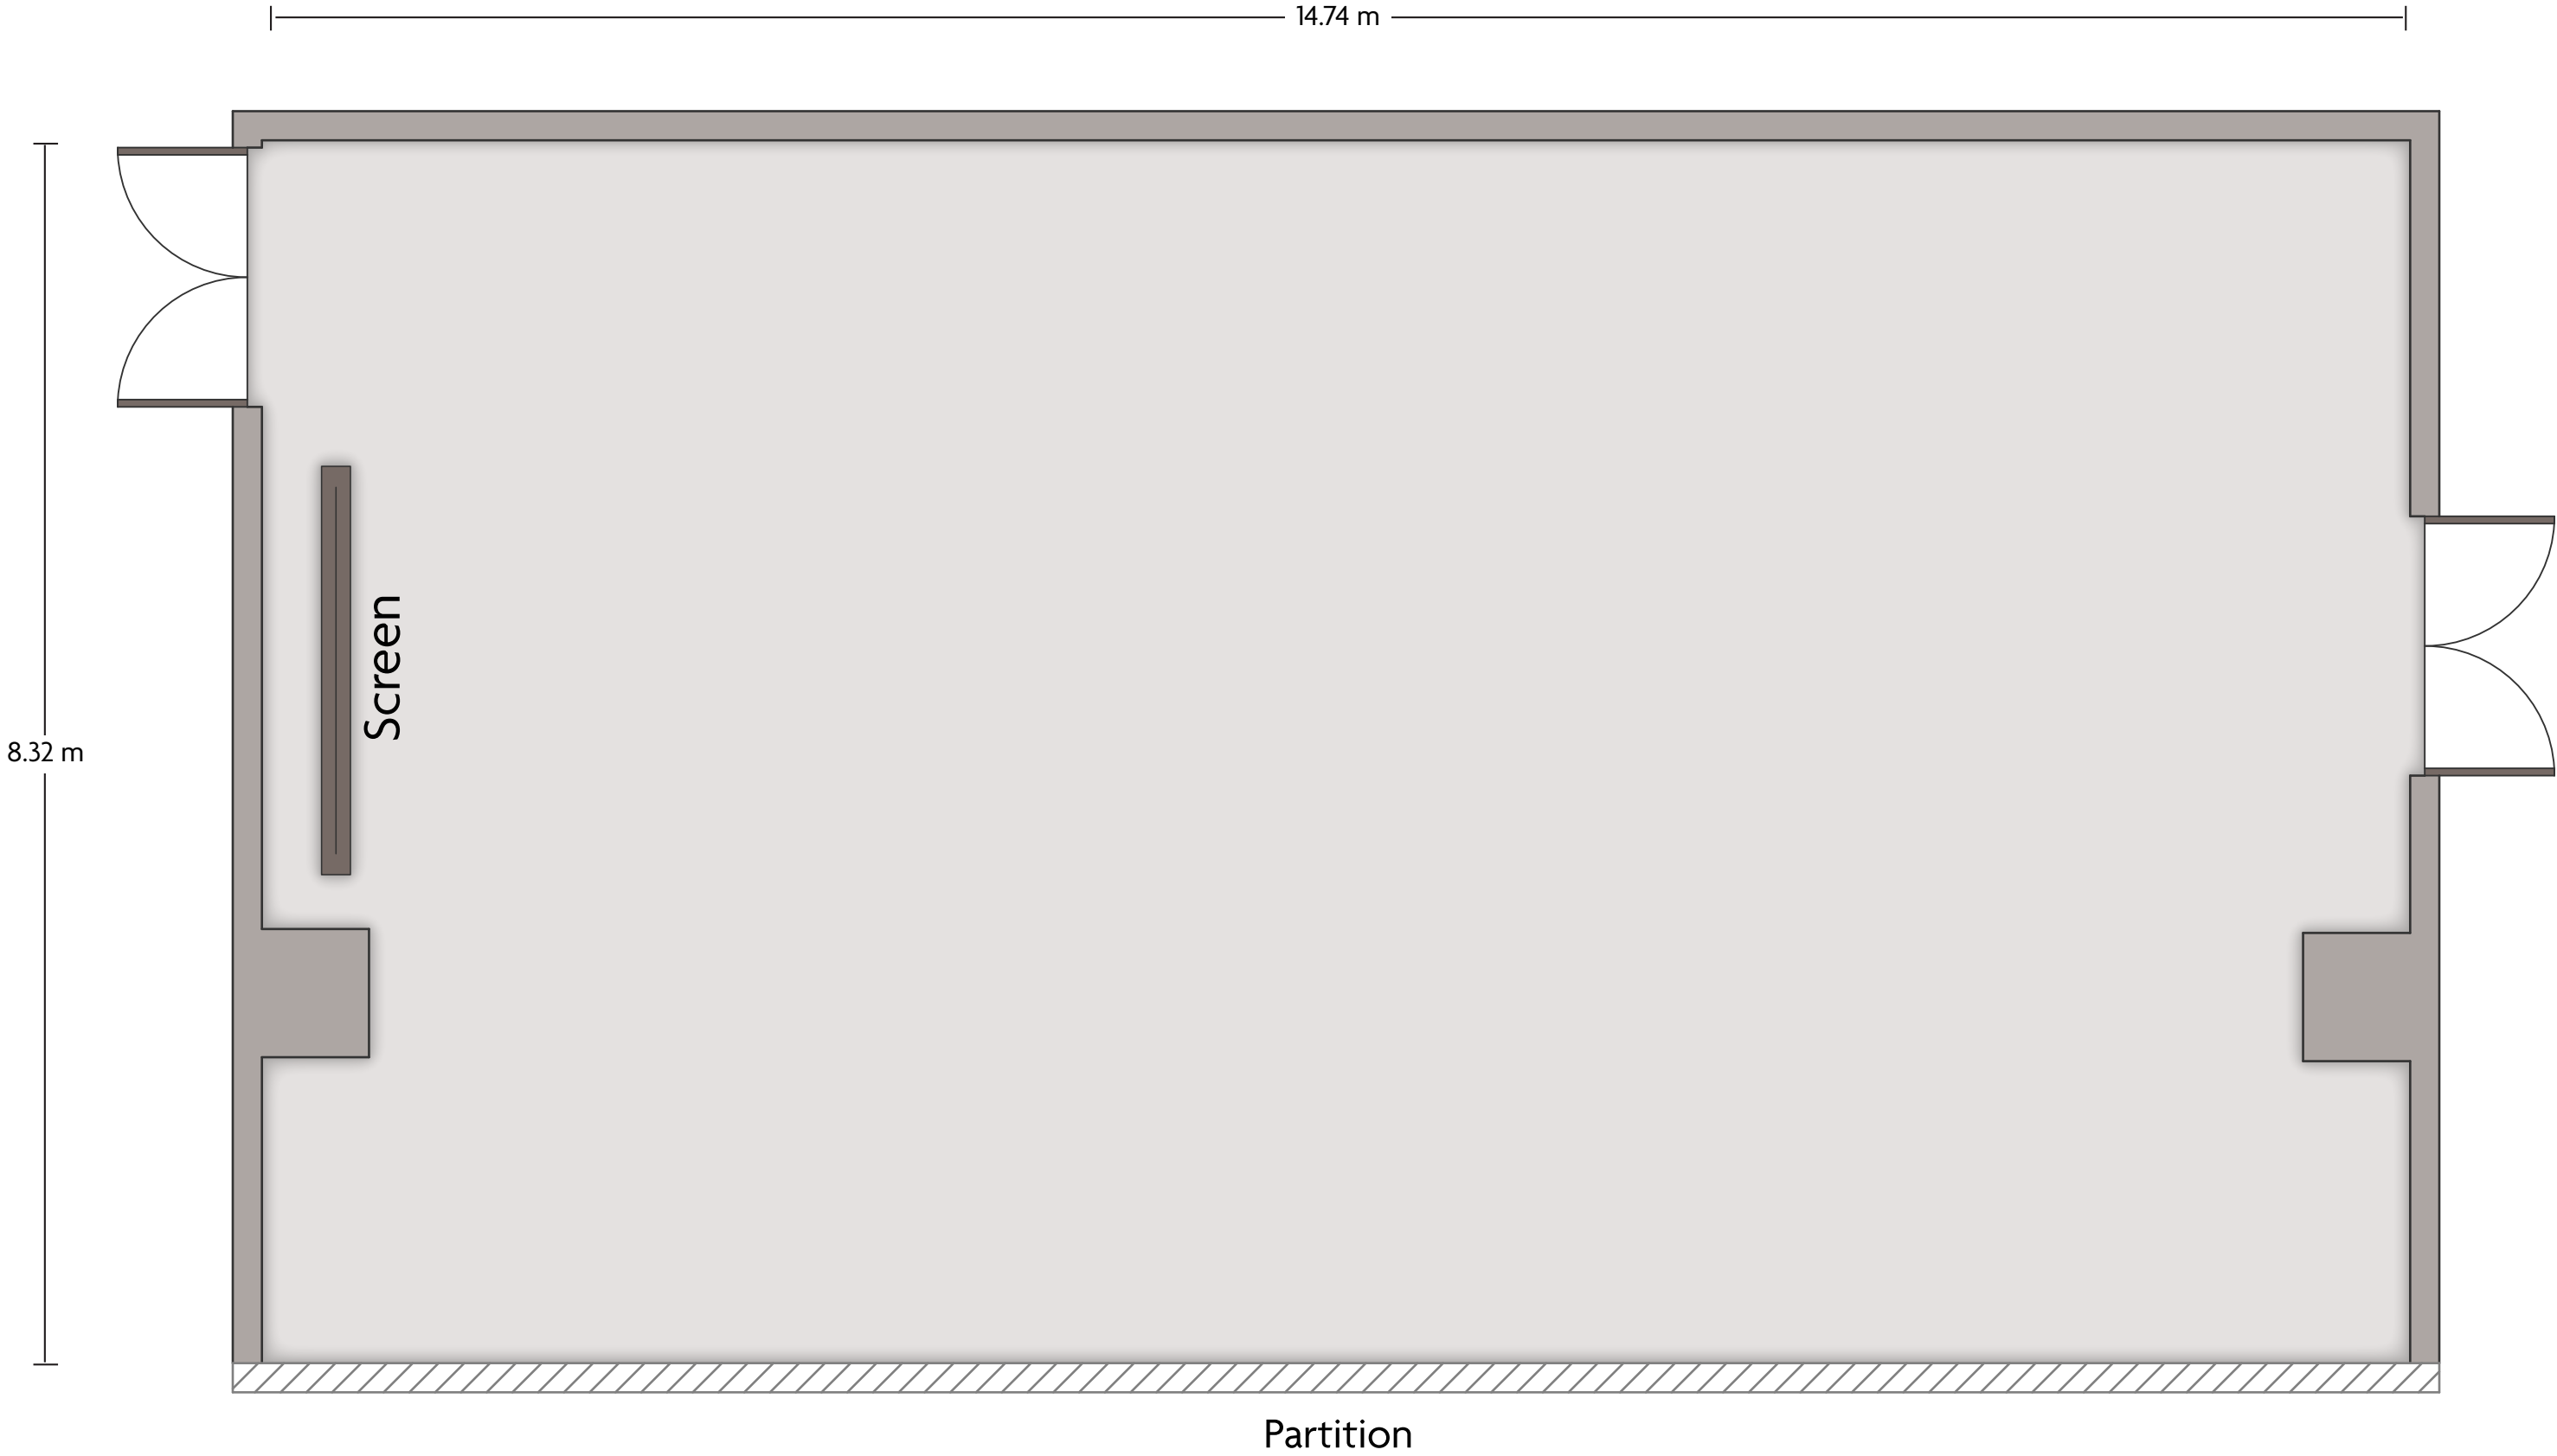

Crowne Plaza® Abu Dhabi - Yas Island

Diyafa Ballroom 1

LENGTH: 14.7 m   WIDTH: 8.3 m   HEIGHT: 6.1 m   TOTAL SQUARE METERS: 121.3 m²   MAXIMUM CAPACITY: 120   POWER OUTLETS: 10

Yas Island Golf Plaza PO Box 41880, Abu Dhabi - 41880, United Emirates | 971-2-6563000

*Multiple layout options available for this space.