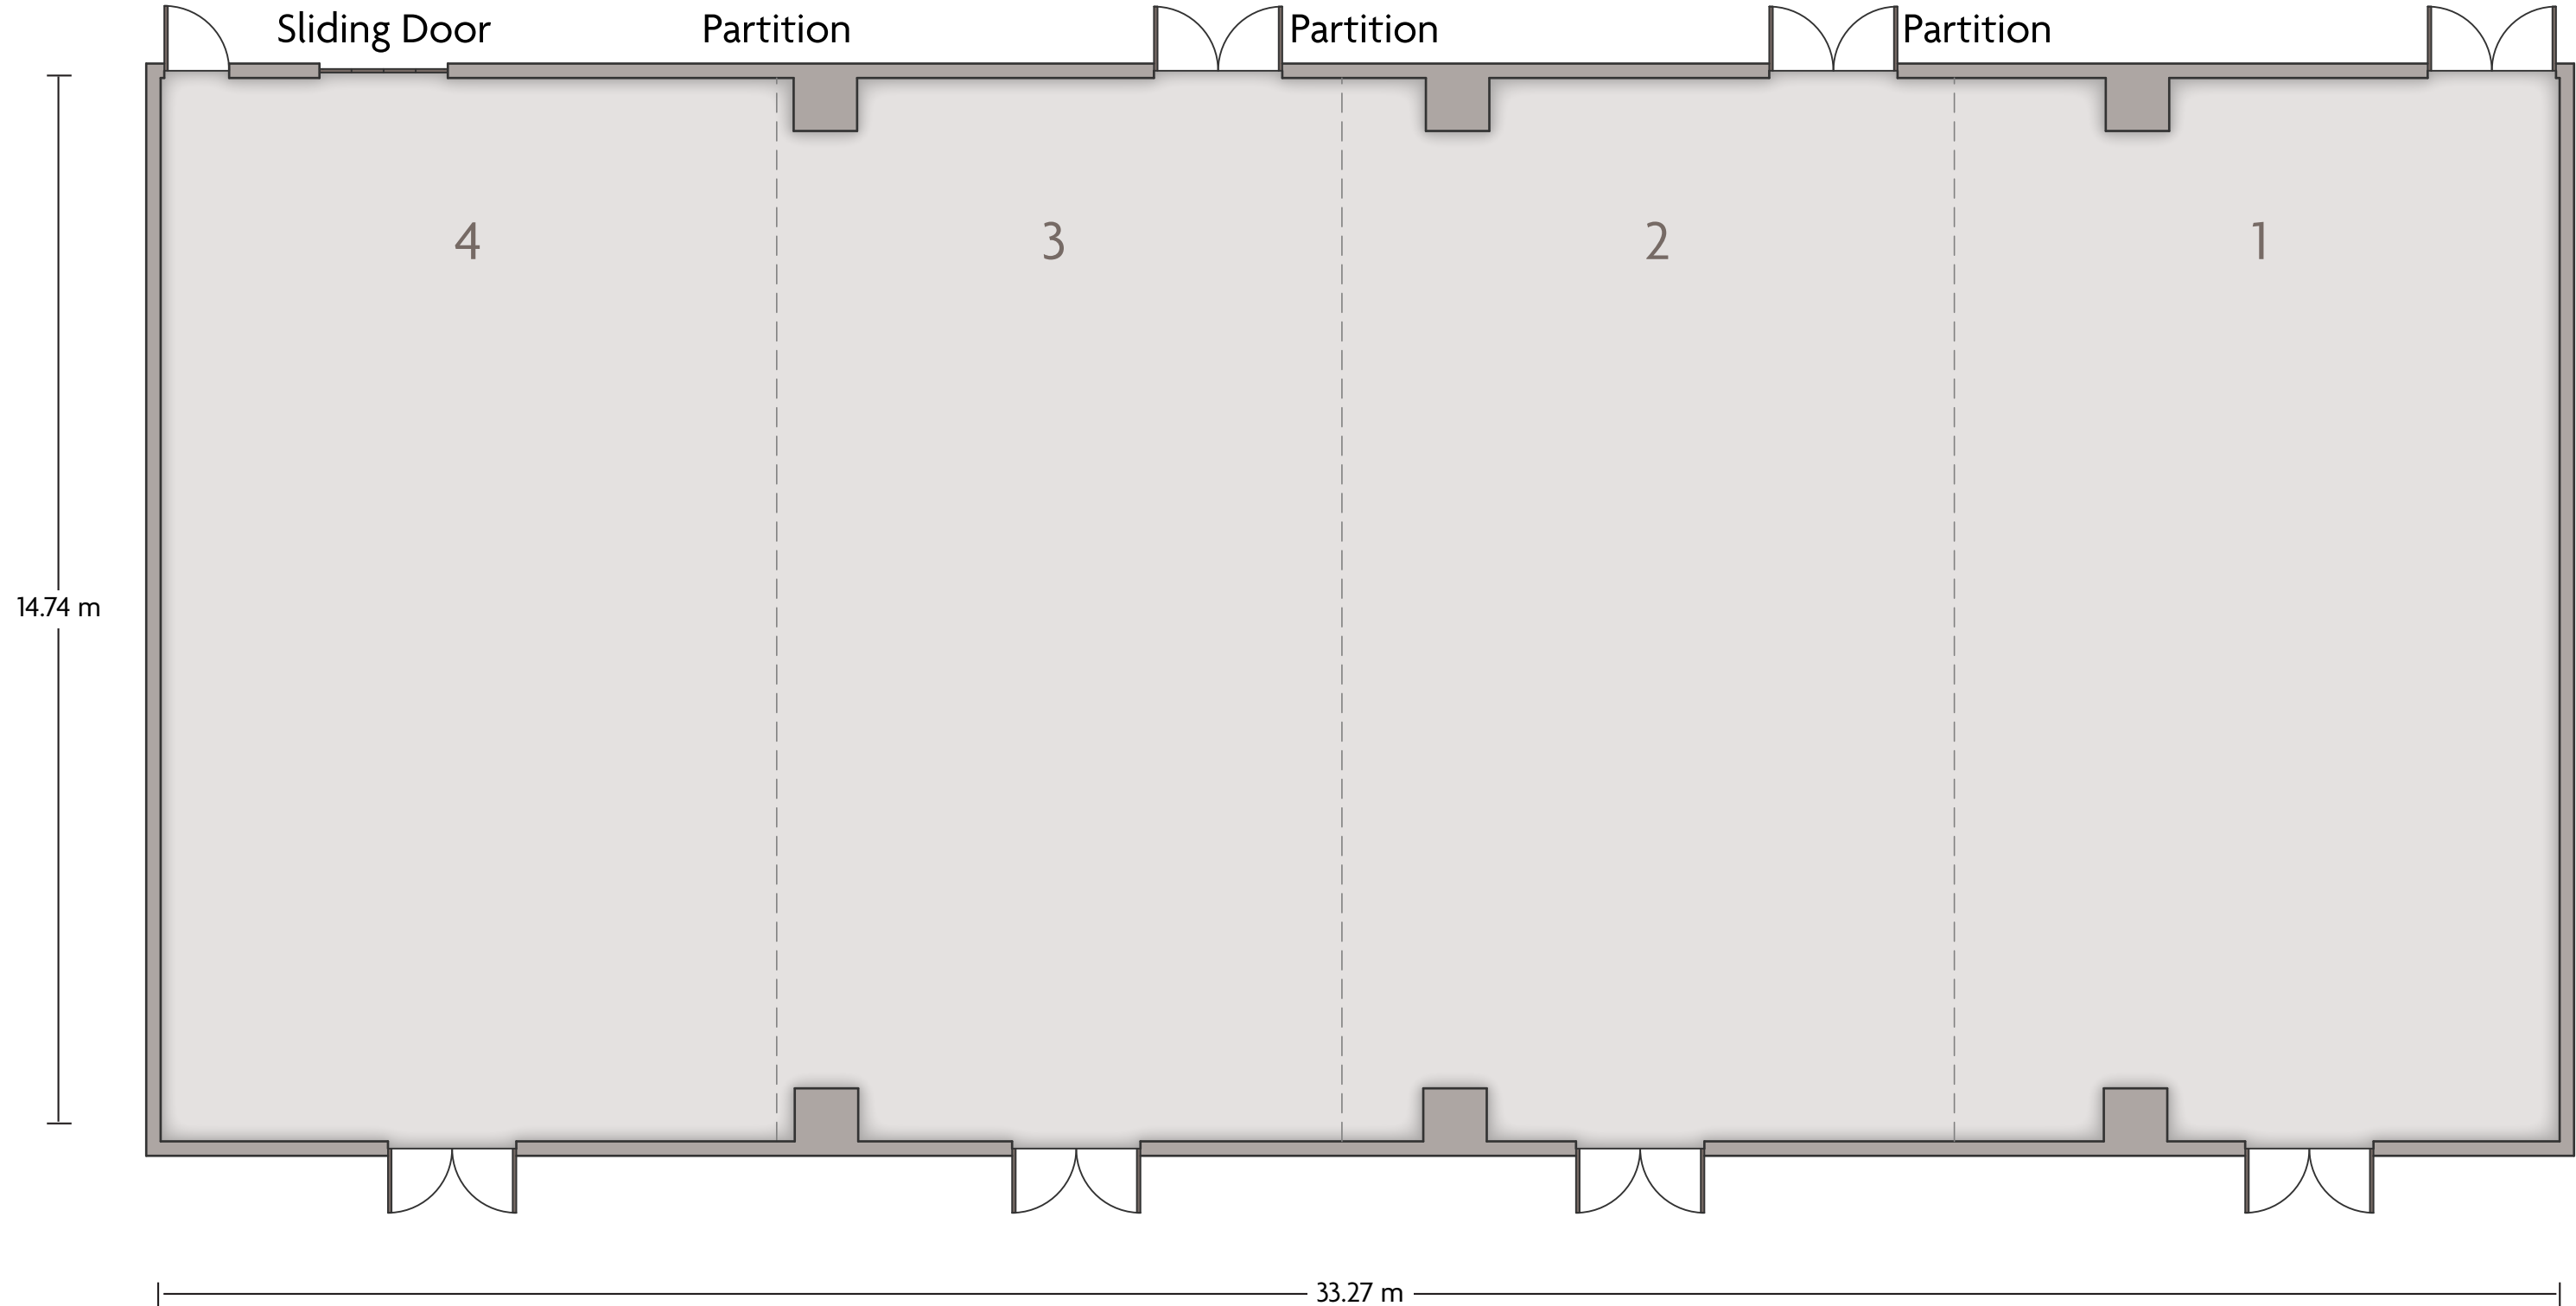

Crowne Plaza® Abu Dhabi - Yas Island

Diyafa Ballroom

LENGTH: 33.3 m   WIDTH: 14.7 m   HEIGHT: 6.1 m   TOTAL SQUARE METERS: 486.6 m²   MAXIMUM CAPACITY: 600   POWER OUTLETS: 40

Yas Island Golf Plaza PO Box 41880, Abu Dhabi - 41880, United Emirates | 971-2-6563000

*Multiple layout options available for this space.