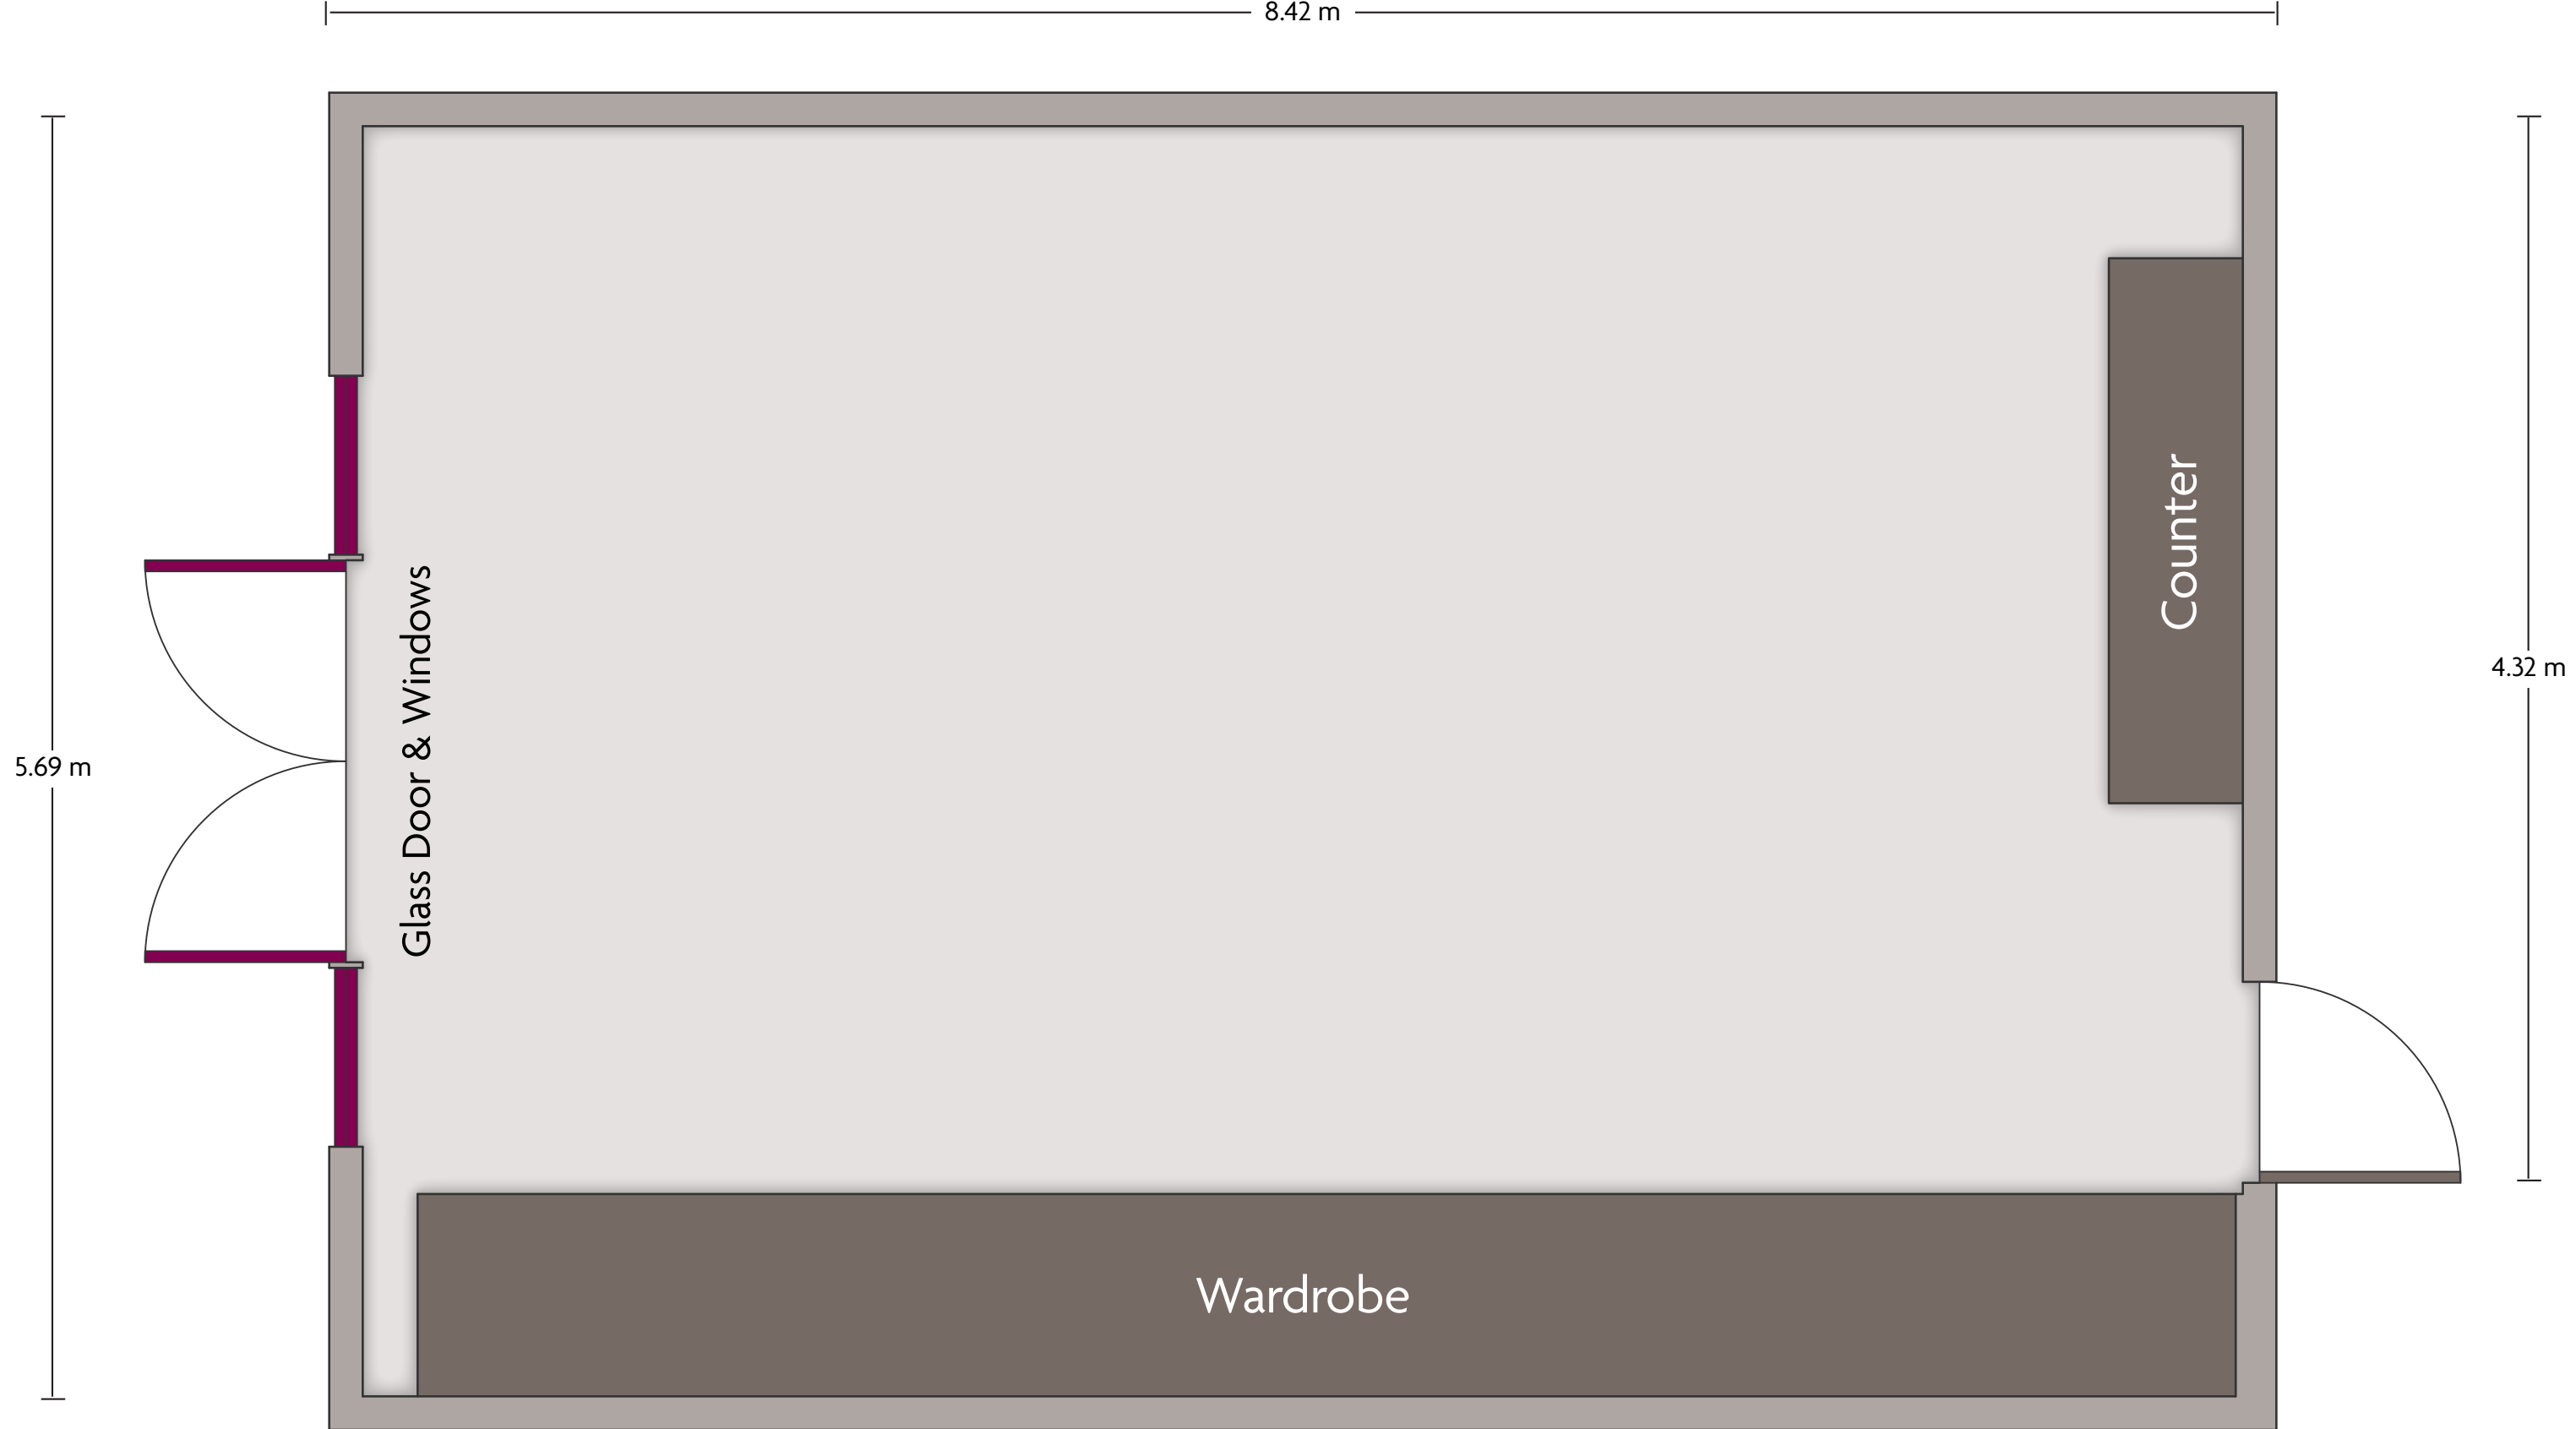

Crowne Plaza® Abu Dhabi - Yas Island  
Al Dorra

LENGTH: 8.4 m    WIDTH: 4.3 m    HEIGHT: 2.4 m    TOTAL SQUARE METERS: 40.2 m<sup>2</sup>    MAXIMUM CAPACITY: 40    POWER OUTLETS: 5

Yas Island Golf Plaza PO Box 41880, Abu Dhabi - 41880, United Emirates | 971-2-6563000