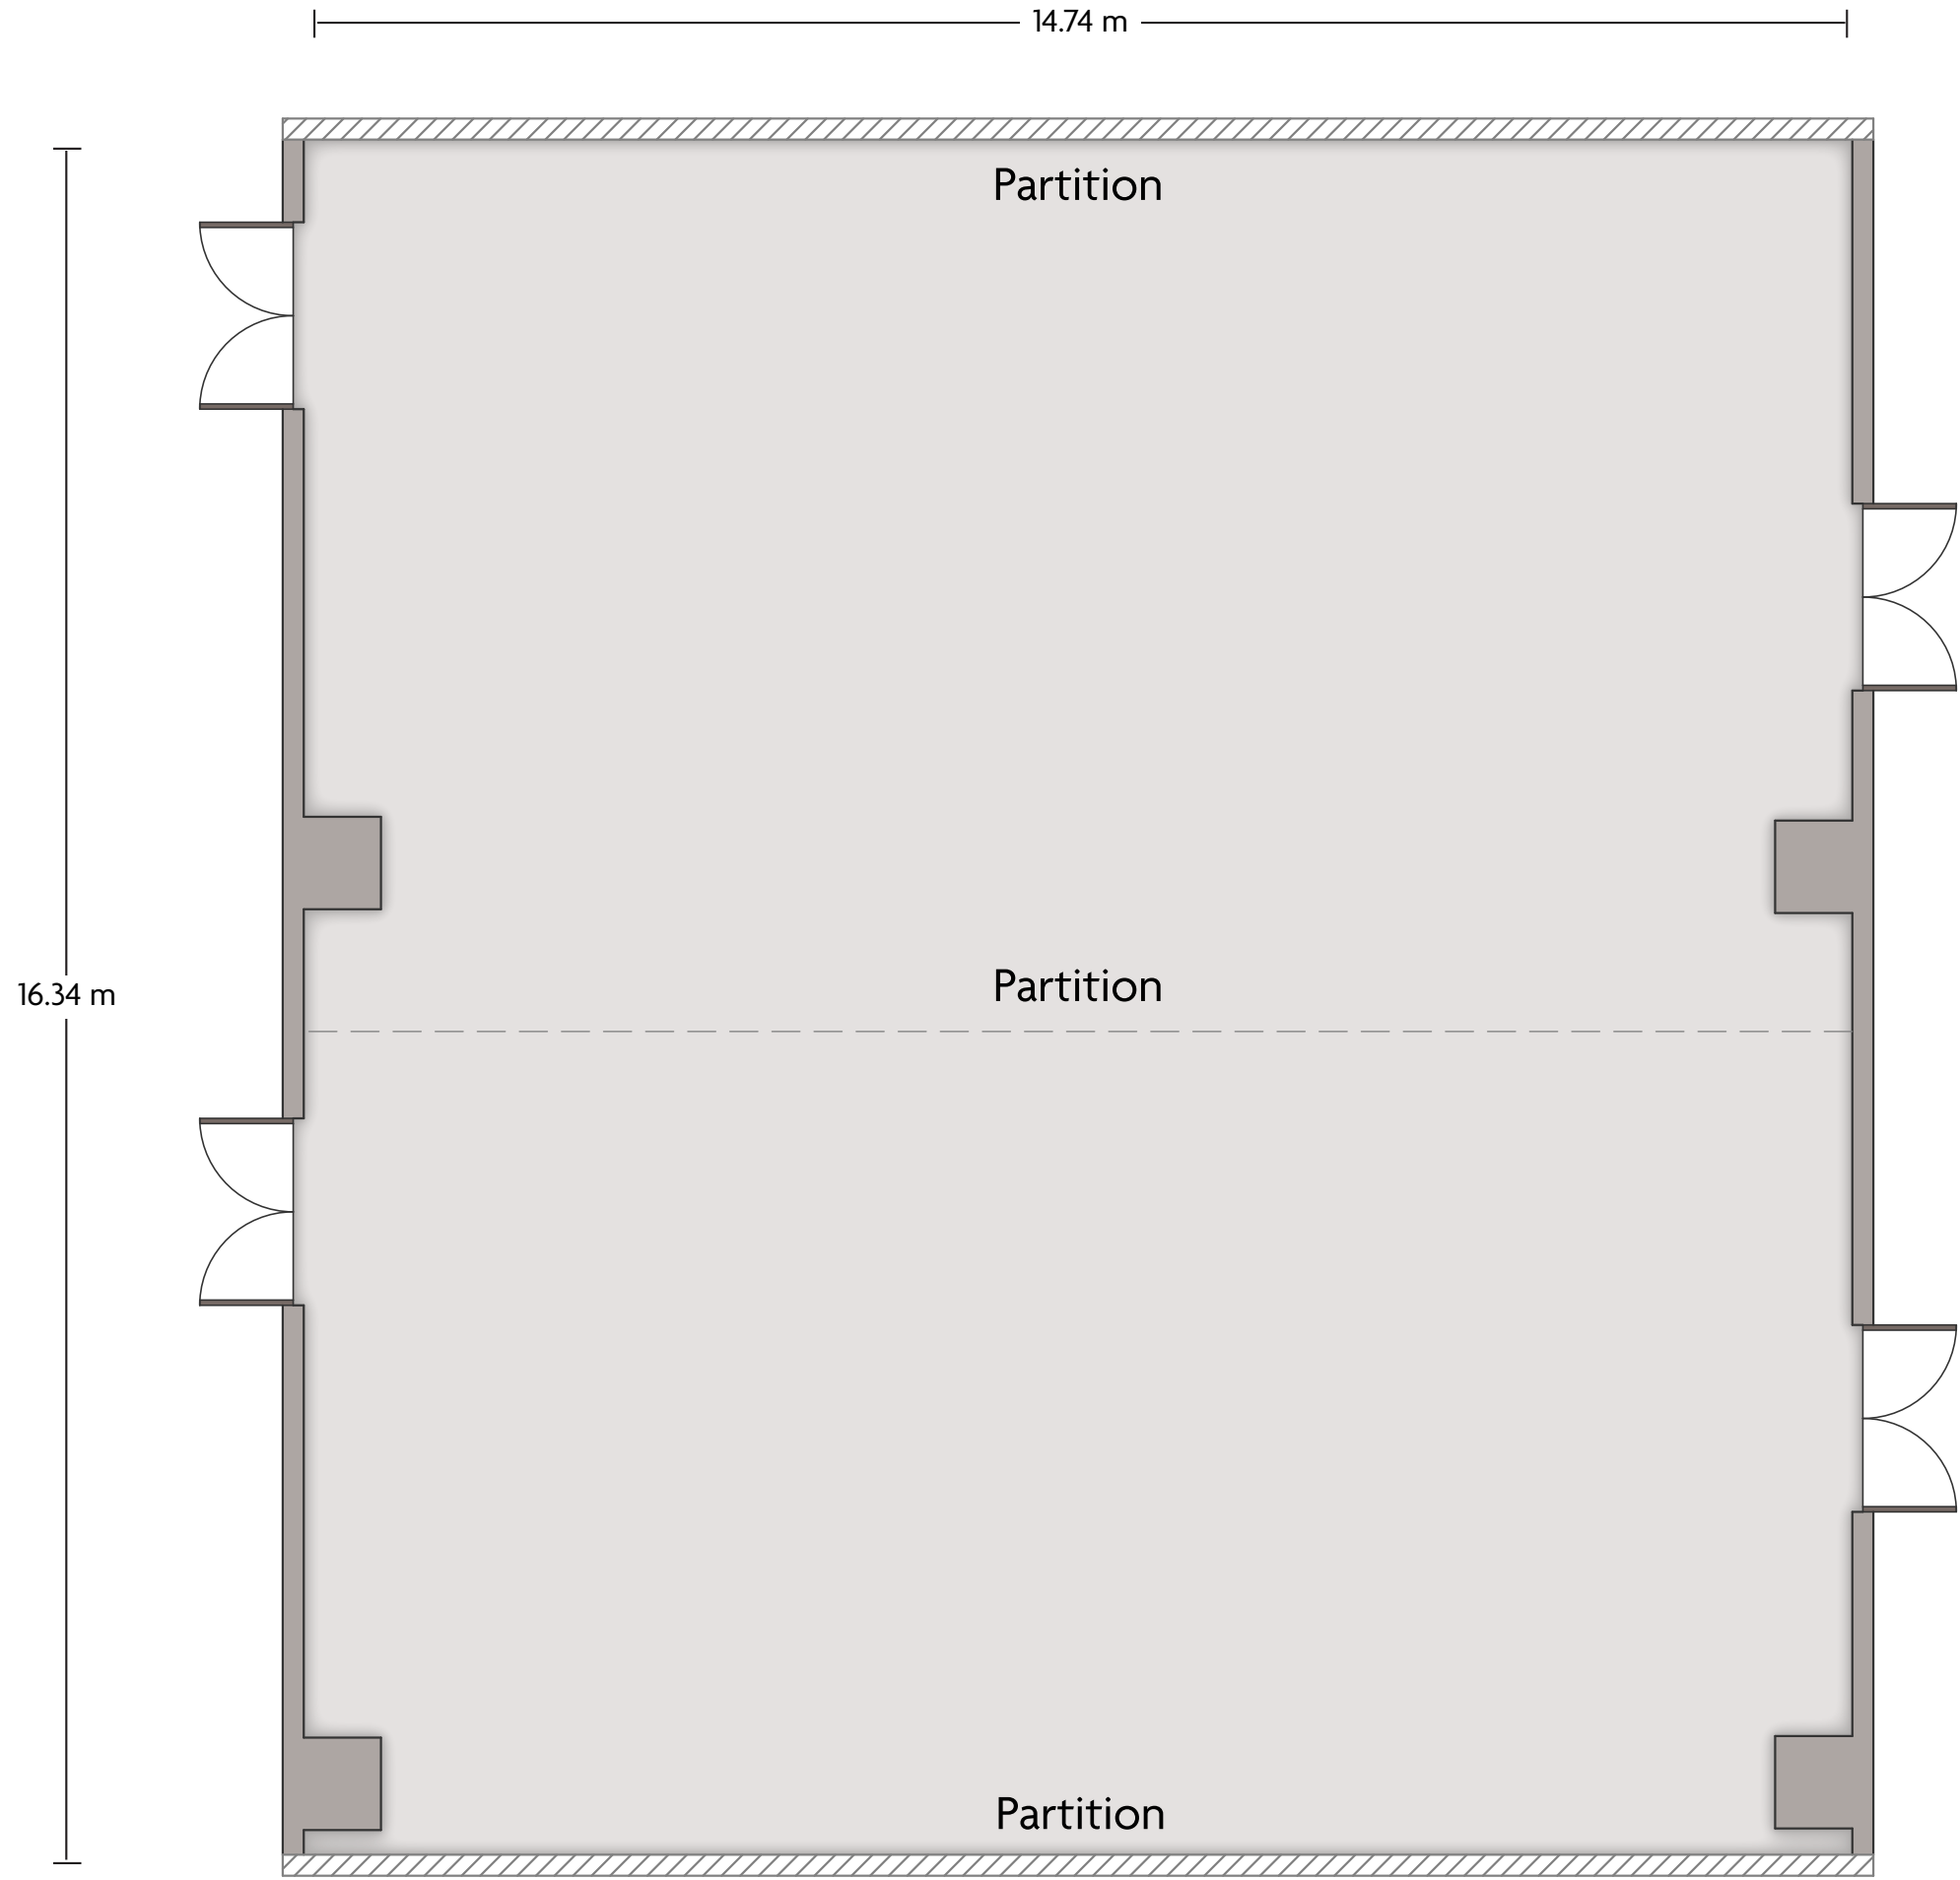

Crowne Plaza® Abu Dhabi - Yas Island

Diyafa Ballroom 2&3

LENGTH: 16.3 m   WIDTH: 14.7 m   HEIGHT: 6.1 m   TOTAL SQUARE METERS: 242.6 m²   MAXIMUM CAPACITY: 240   POWER OUTLETS: 10

Yas Island Golf Plaza PO Box 41880, Abu Dhabi - 41880, United Emirates | 971-2-6563000

*Multiple layout options available for this space.