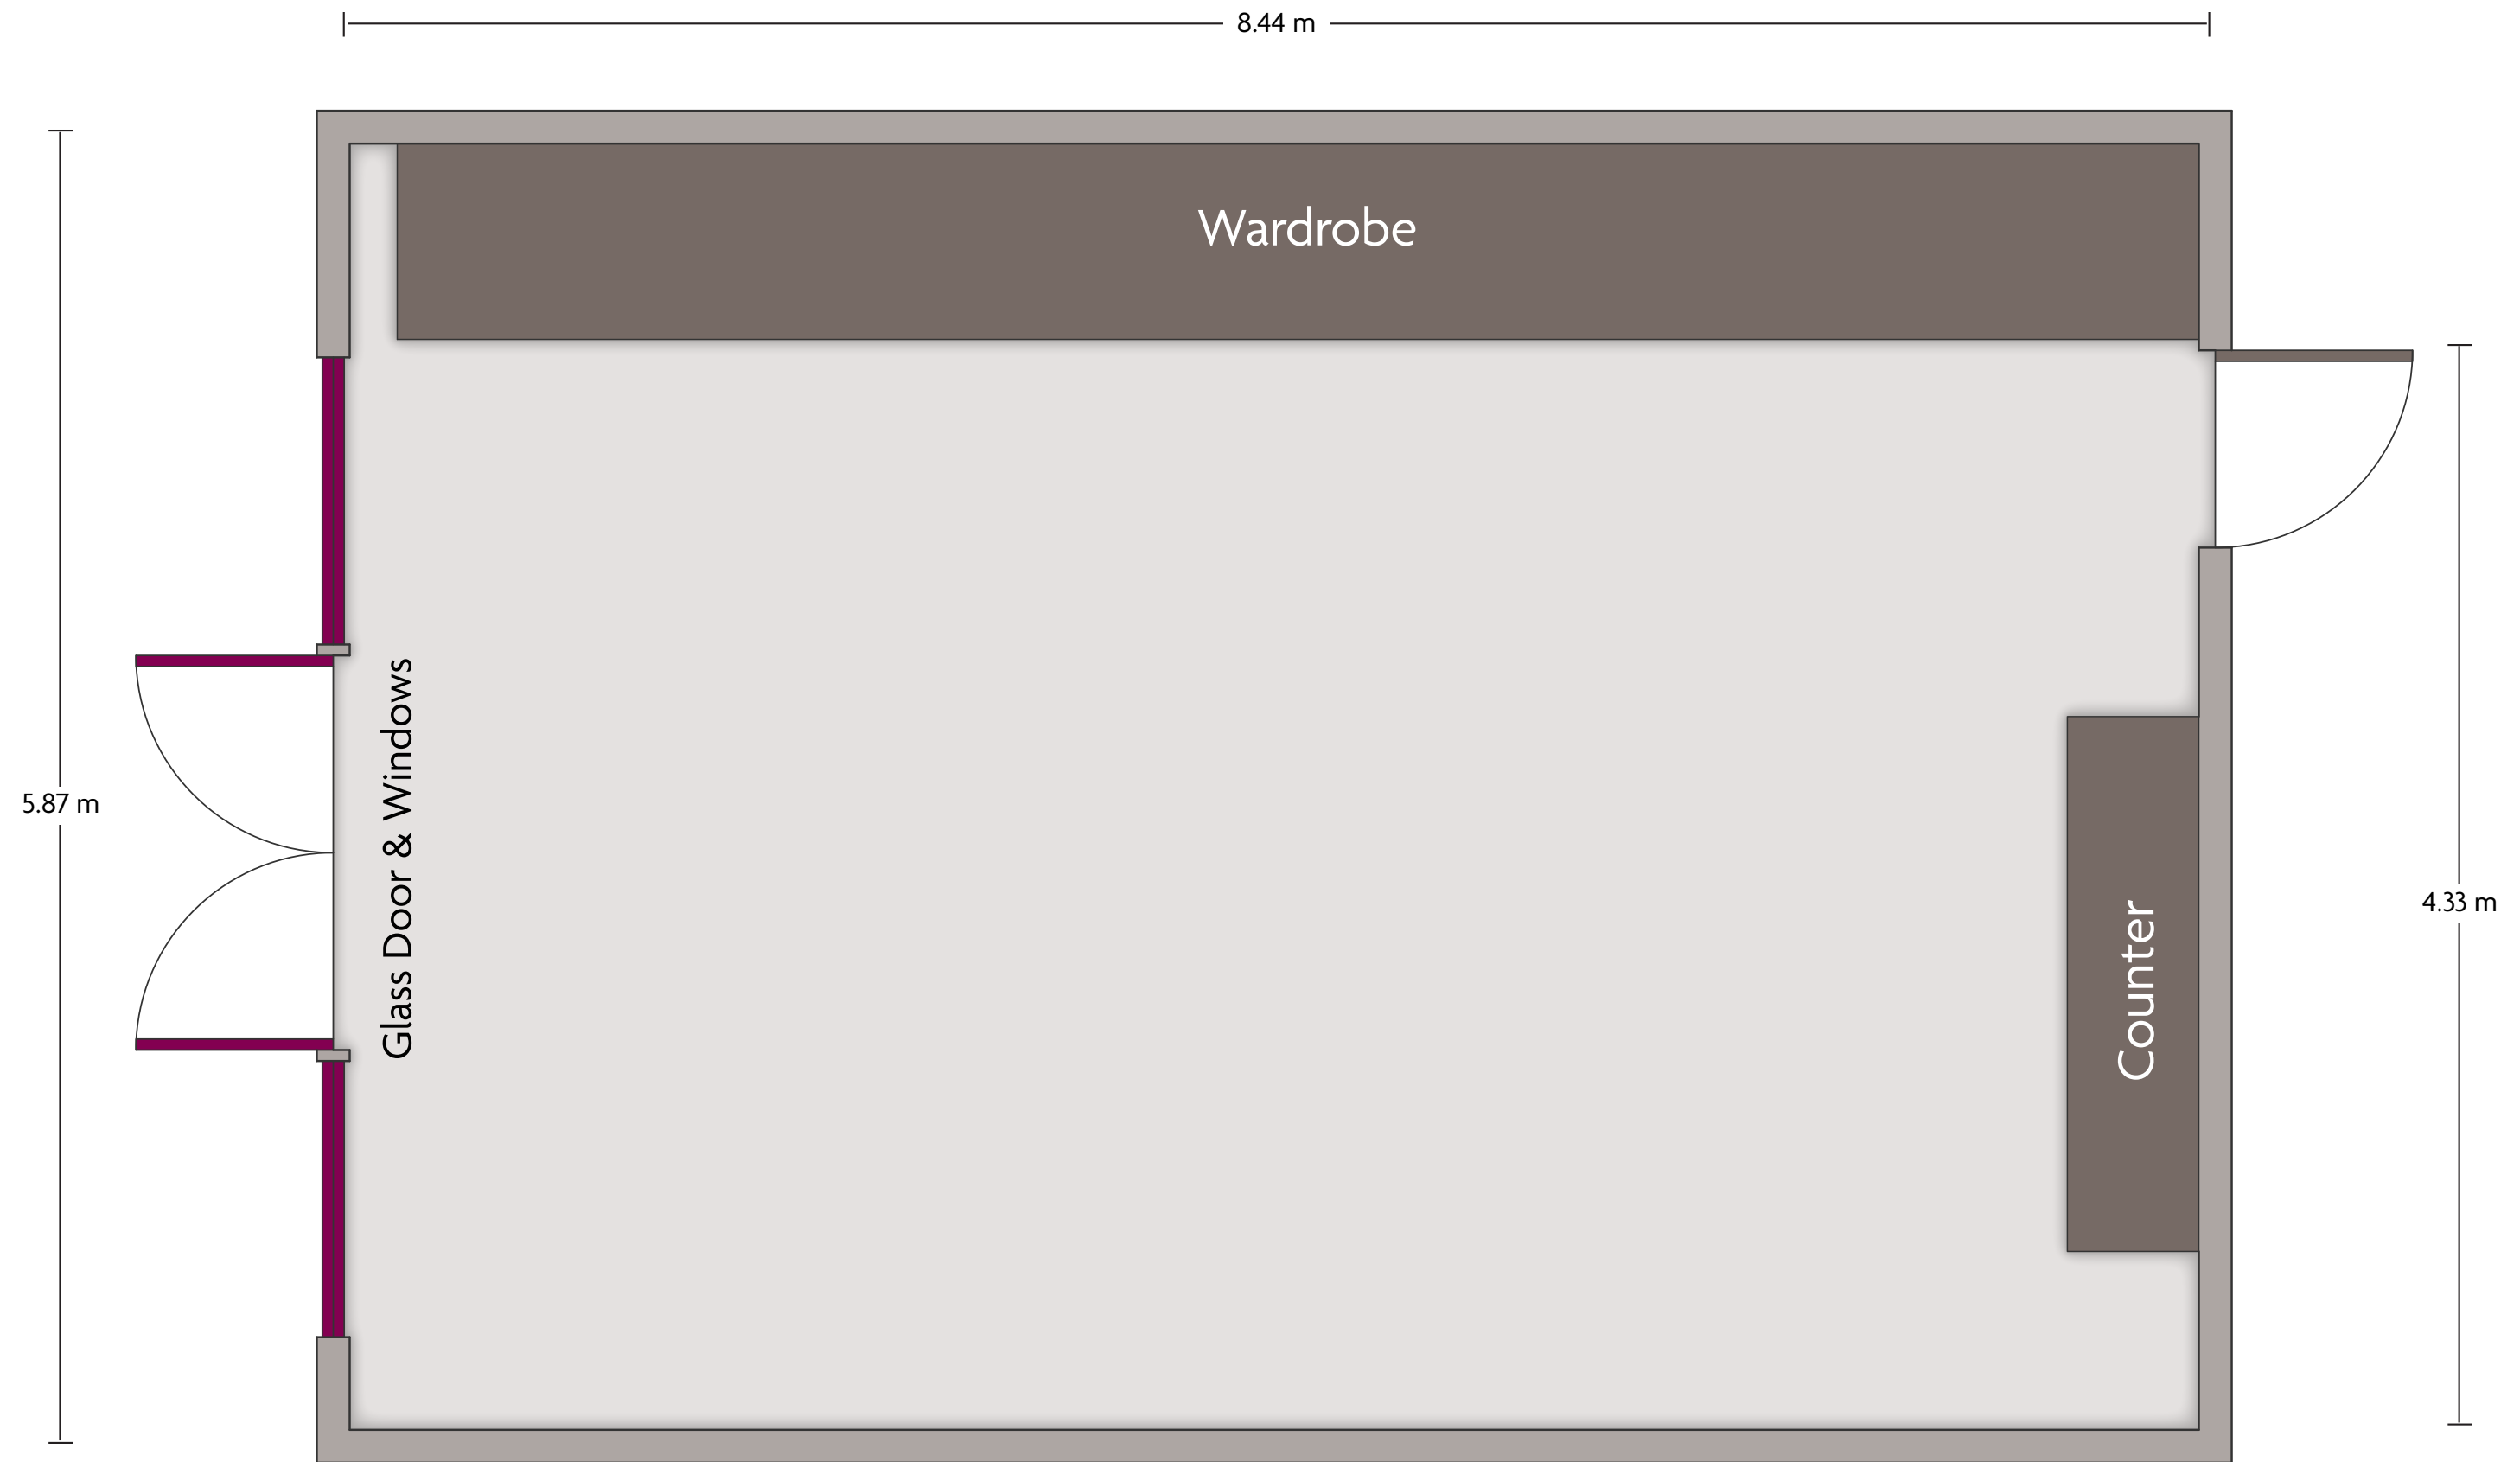

LENGTH: 8.4 m   WIDTH: 4.3 m   HEIGHT: 2.4 m   TOTAL SQUARE METERS: 42.0 m²   MAXIMUM CAPACITY: 40   POWER OUTLETS: 6

Yas Island Golf Plaza PO Box 41880, Abu Dhabi - 41880, United Emirates | 971-2-6563000

*Multiple layout options available for this space.