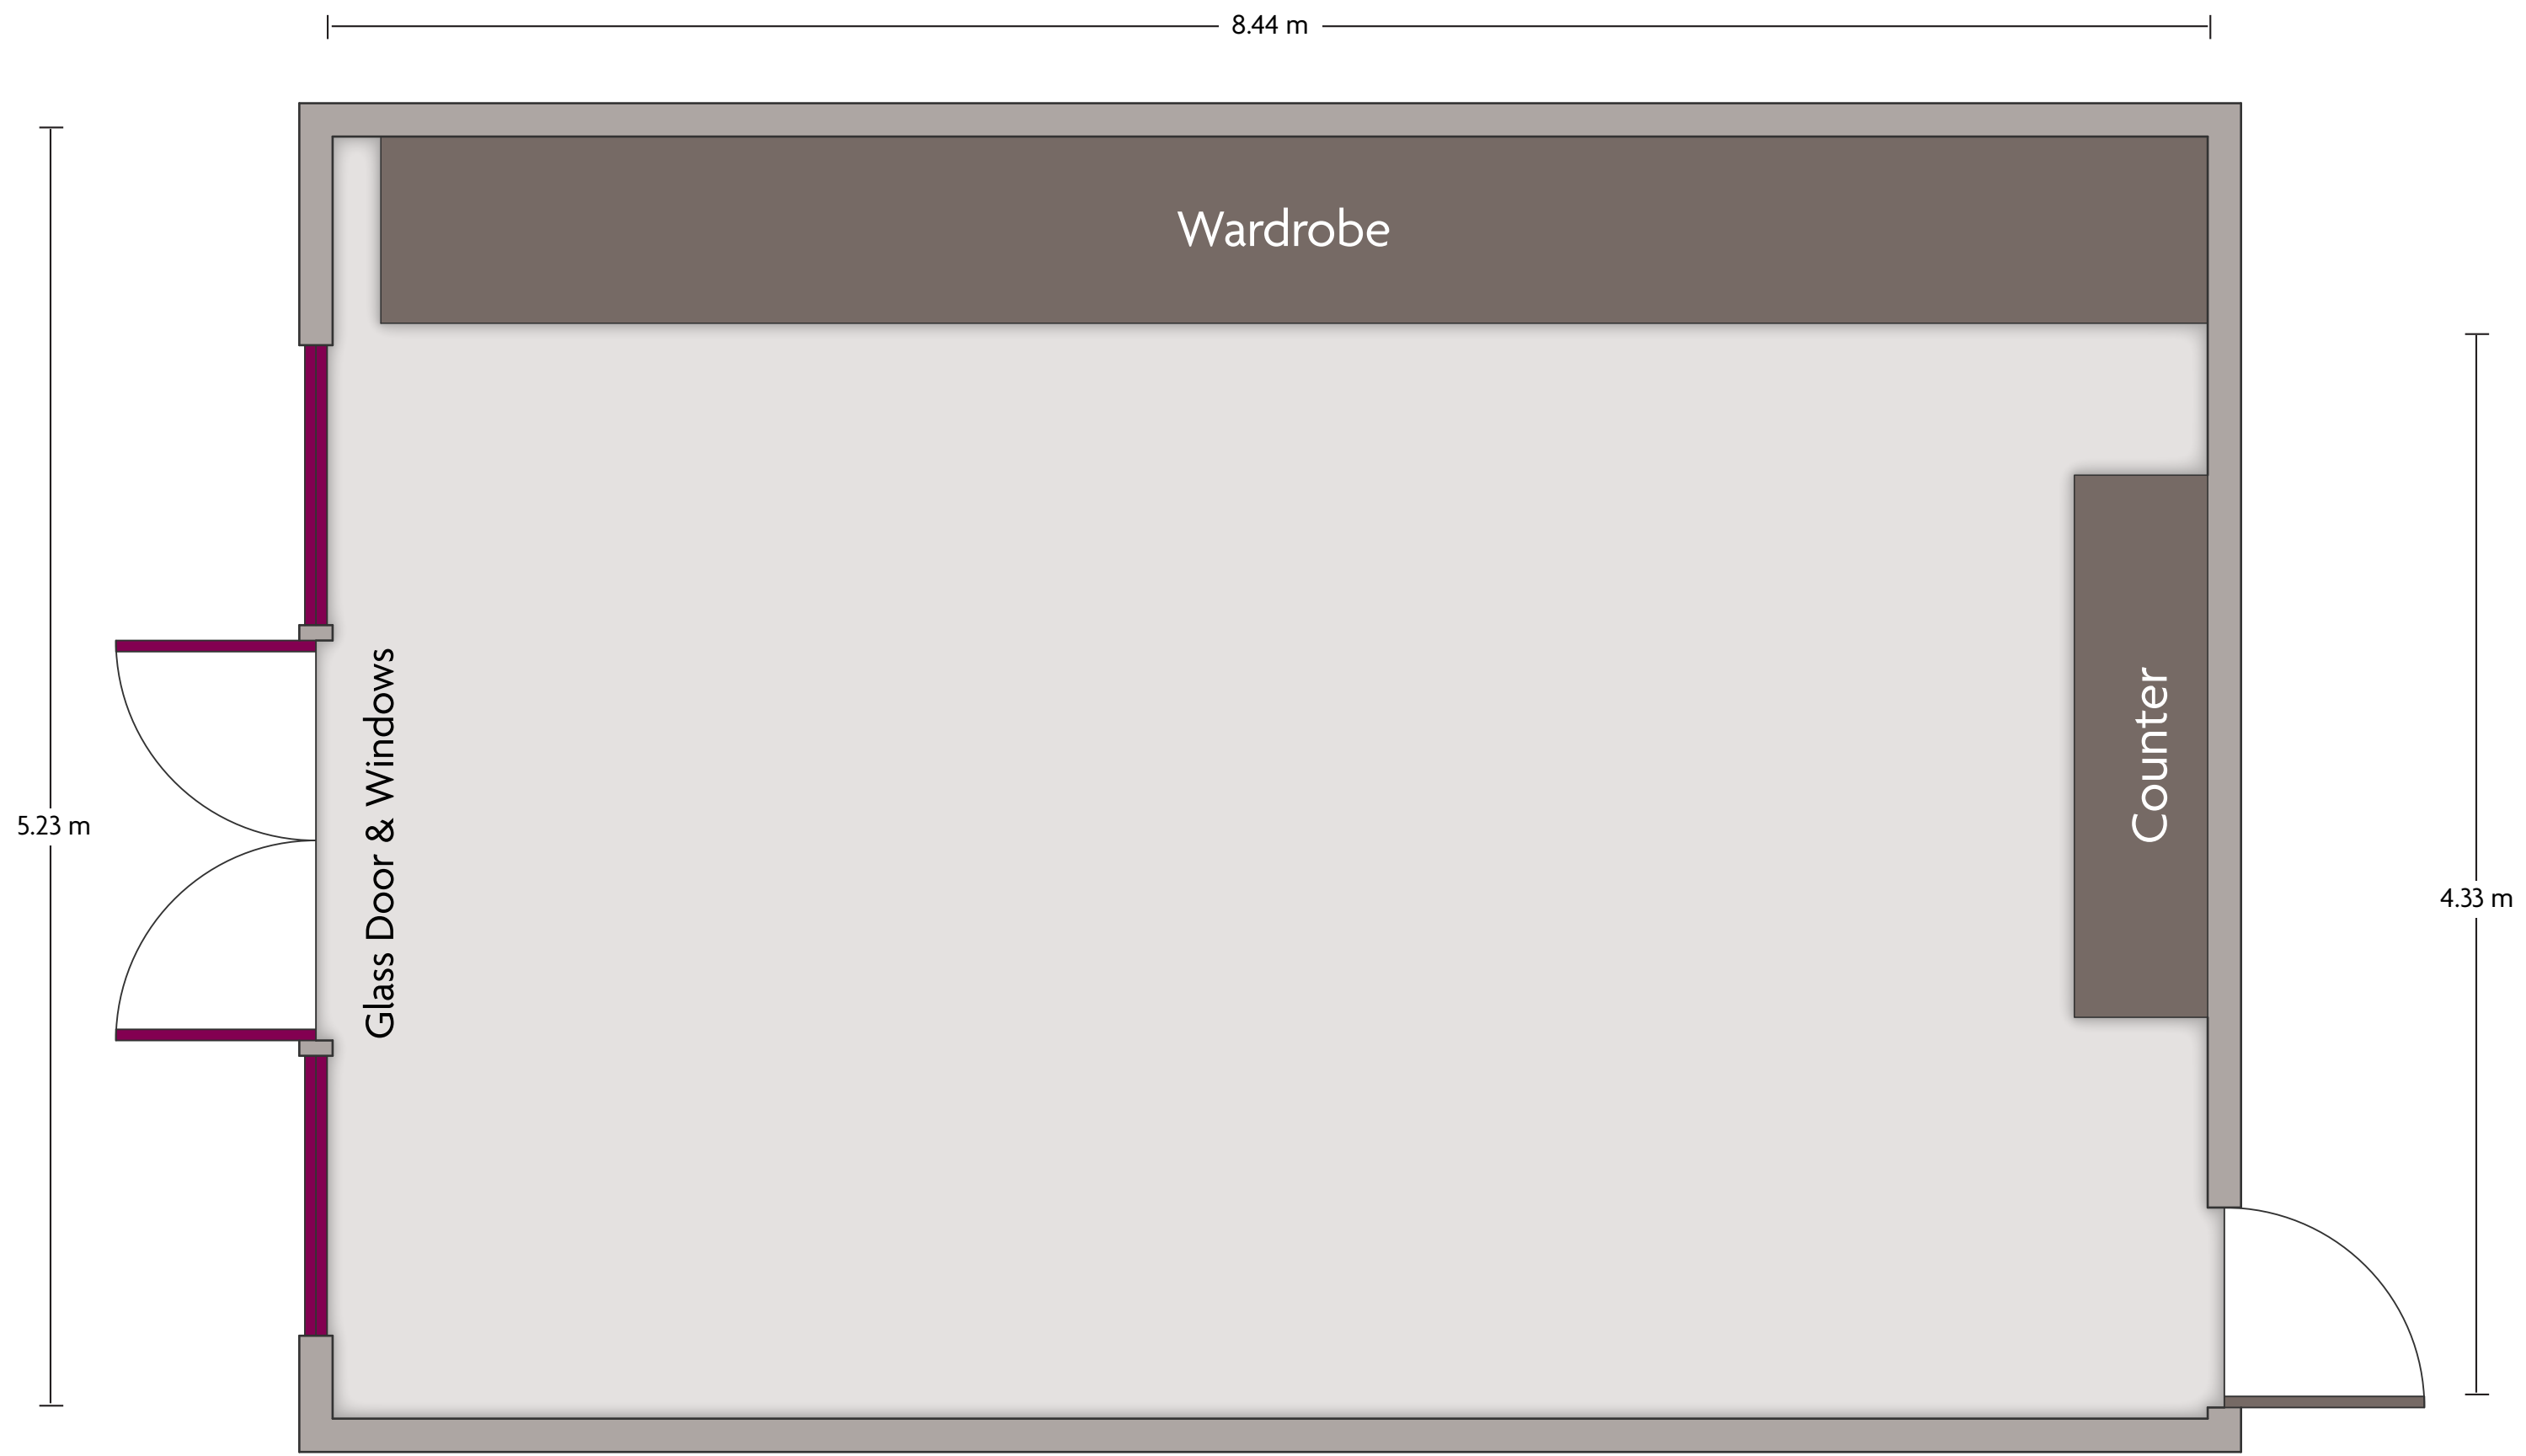

LENGTH: 8.4 m   WIDTH: 4.3 m   HEIGHT: 2.4 m   TOTAL SQUARE METERS: 41.6 m²   MAXIMUM CAPACITY: 40   POWER OUTLETS: 6

Yas Island Golf Plaza PO Box 41880, Abu Dhabi - 41880, United Emirates | 971-2-6563000

*Multiple layout options available for this space.