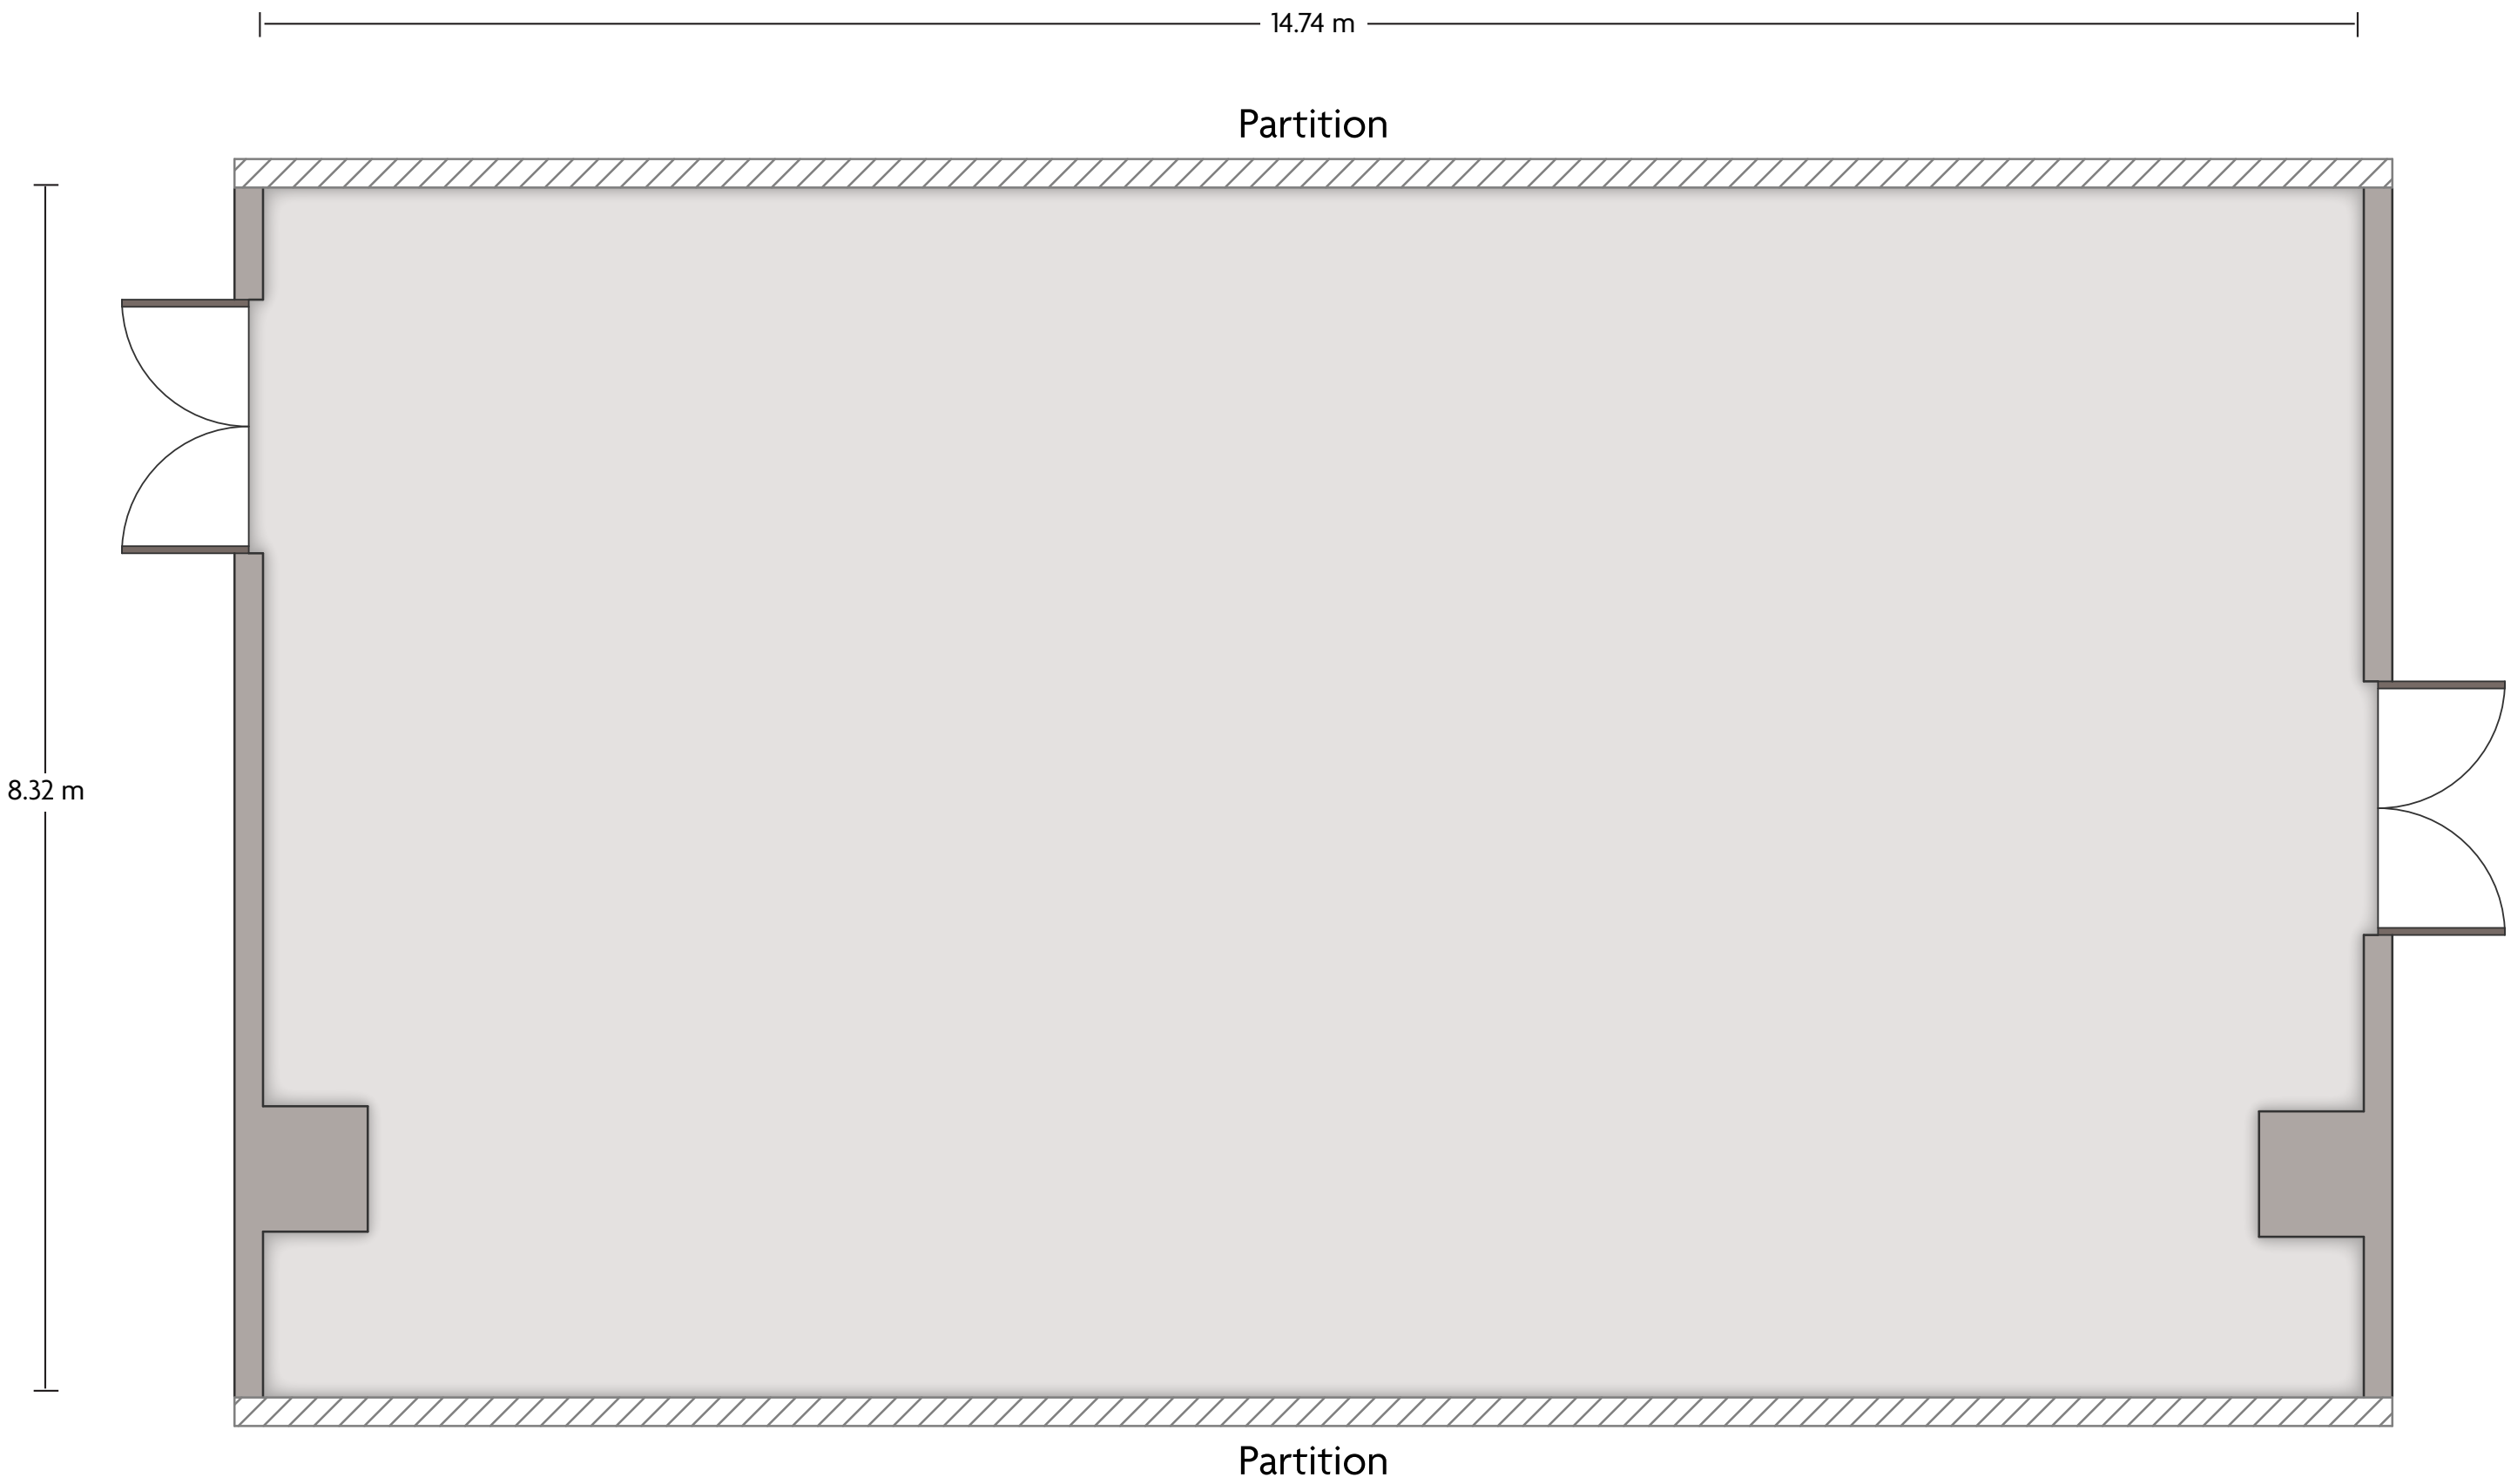

Crowne Plaza® Abu Dhabi - Yas Island

Diyafa Ballroom 2

LENGTH: 14.7 m   WIDTH: 8.3 m   HEIGHT: 6.1 m   TOTAL SQUARE METERS: 121.3 m²   MAXIMUM CAPACITY: 120   POWER OUTLETS: 10

Yas Island Golf Plaza PO Box 41880, Abu Dhabi - 41880, United Emirates | 971-2-6563000

*Multiple layout options available for this space.