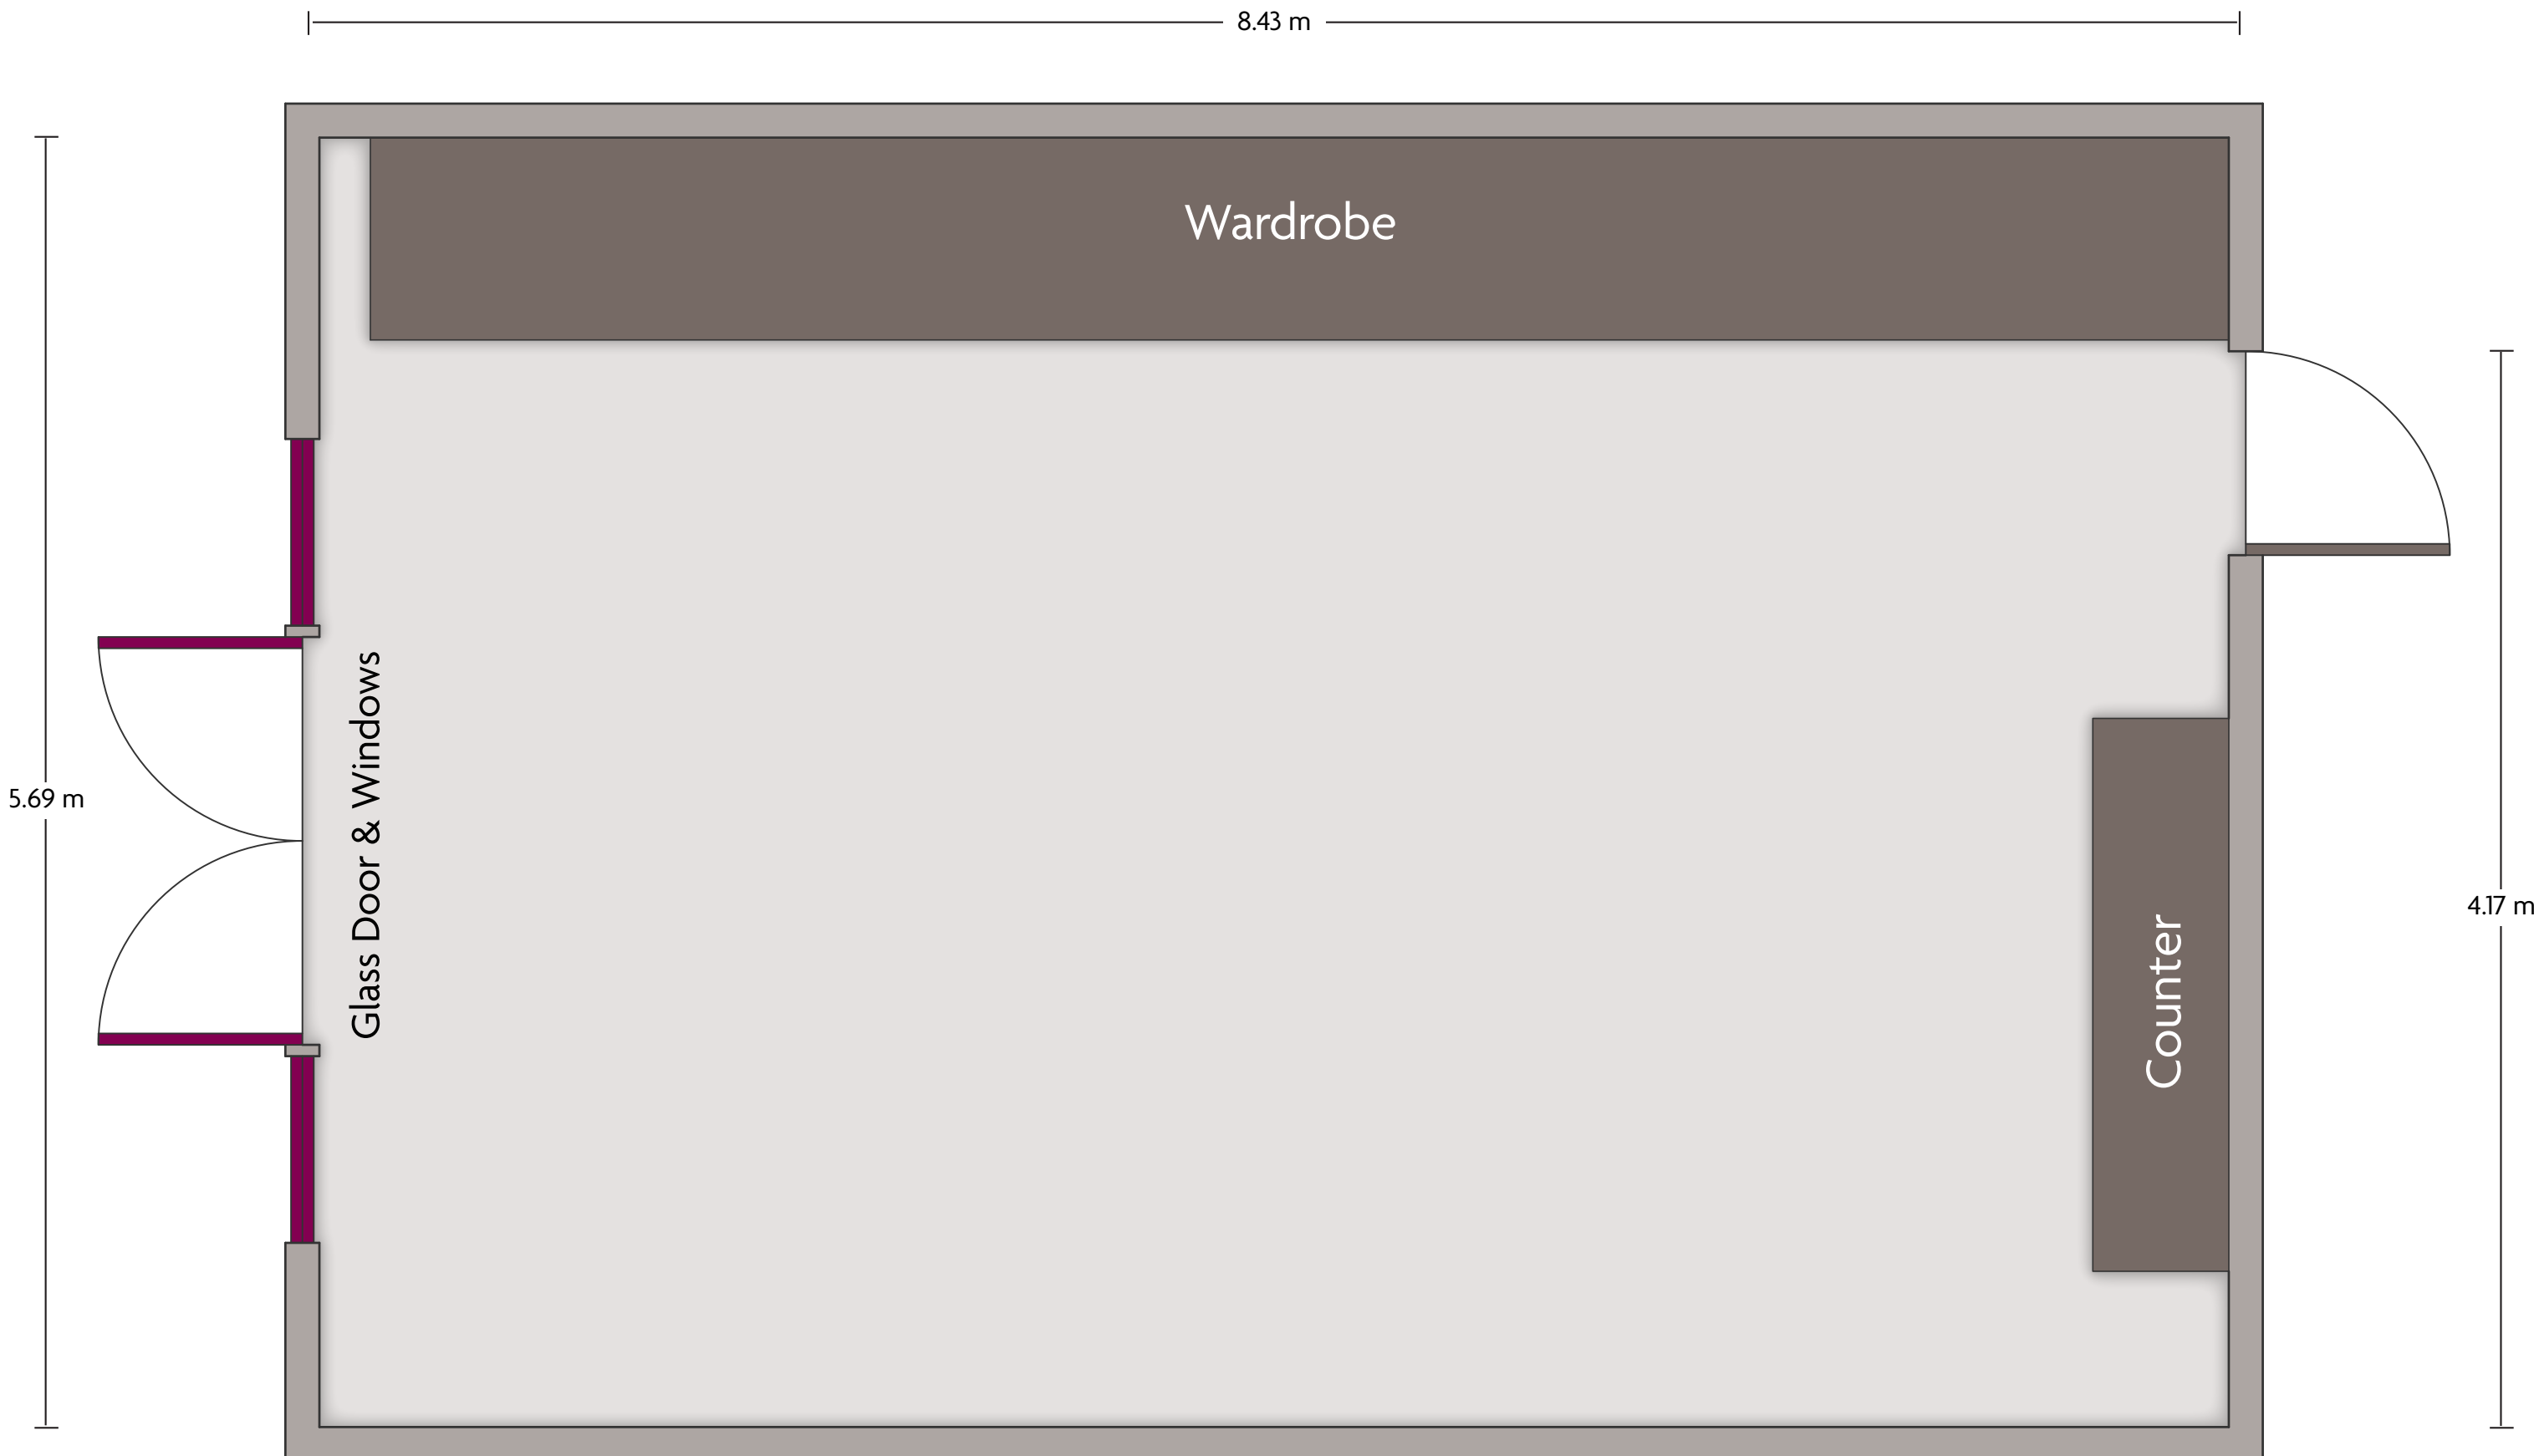

Crowne Plaza® Abu Dhabi - Yas Island Sakina

LENGTH: 8.4 m   WIDTH: 4.17 m   HEIGHT: 2.4 m   TOTAL SQUARE METERS: 40.4 m²   MAXIMUM CAPACITY: 40   POWER OUTLETS: 5

Yas Island Golf Plaza PO Box 41880, Abu Dhabi - 41880, United Emirates | 971-2-6563000

*Multiple layout options available for this space.