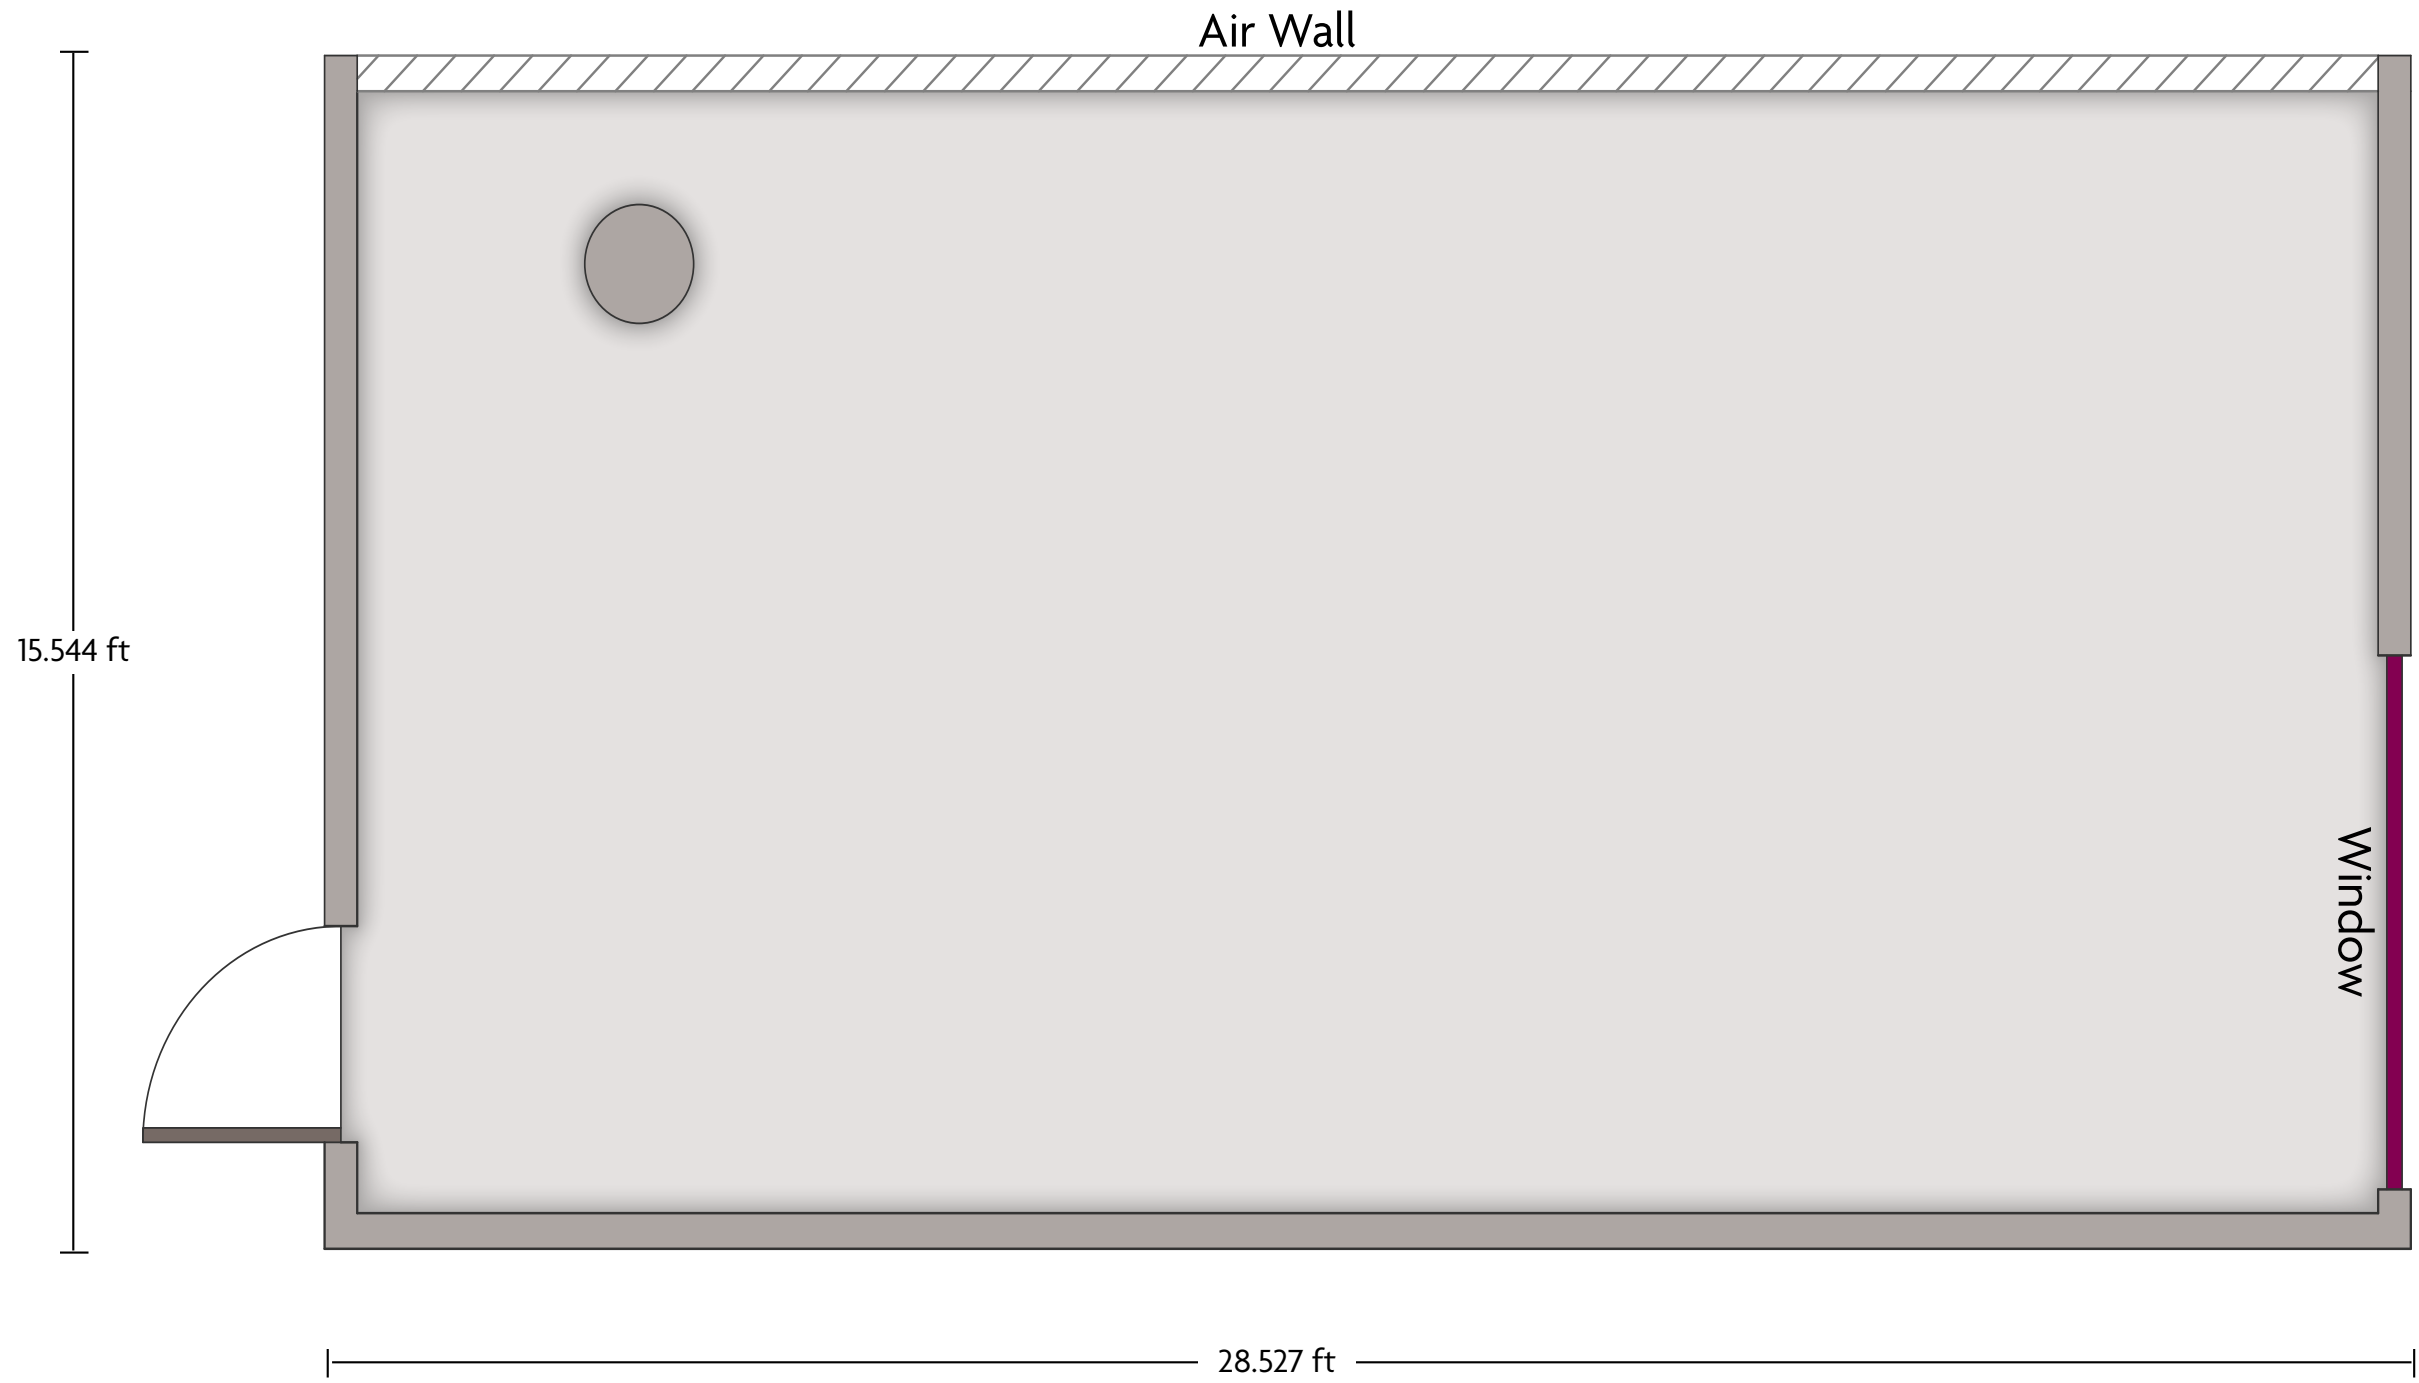

LENGTH: 31.2 Ft WIDTH: 28.5 Ft HEIGHT: 11.2 Ft TOTAL SQUARE FEET: 948 Sq Ft MAXIMUM CAPACITY: 36 POWER OUTLETS: 10

2 International Gate Dyce, I Aberdeen - AB21 0BE, UK | 44-1224-608351

*Multiple layout options available for this space.

LENGTH: 28.5 Ft WIDTH: 15.5 Ft HEIGHT: 11.1 Ft TOTAL SQUARE FEET: 472 Sq Ft MAXIMUM CAPACITY: 18 POWER OUTLETS: 5

2 International Gate Dyce, I Aberdeen - AB21 0BE, UK | 44-1224-608351

*Multiple layout options available for this space.

LENGTH: 28.5 Ft WIDTH: 15.7 Ft HEIGHT: 11.2 Ft TOTAL SQUARE FEET: 477 Sq Ft MAXIMUM CAPACITY: 18 POWER OUTLETS: 5

2 International Gate Dyce, I Aberdeen - AB21 0BE, UK | 44-1224-608351

*Multiple layout options available for this space.

LENGTH: 33.5 Ft WIDTH: 28.8 Ft HEIGHT: 11.5 Ft TOTAL SQUARE FEET: 859 Sq Ft MAXIMUM CAPACITY: 34 POWER OUTLETS: 11

2 International Gate Dyce, I Aberdeen - AB21 0BE, UK | 44-1224-608351

*Multiple layout options available for this space.