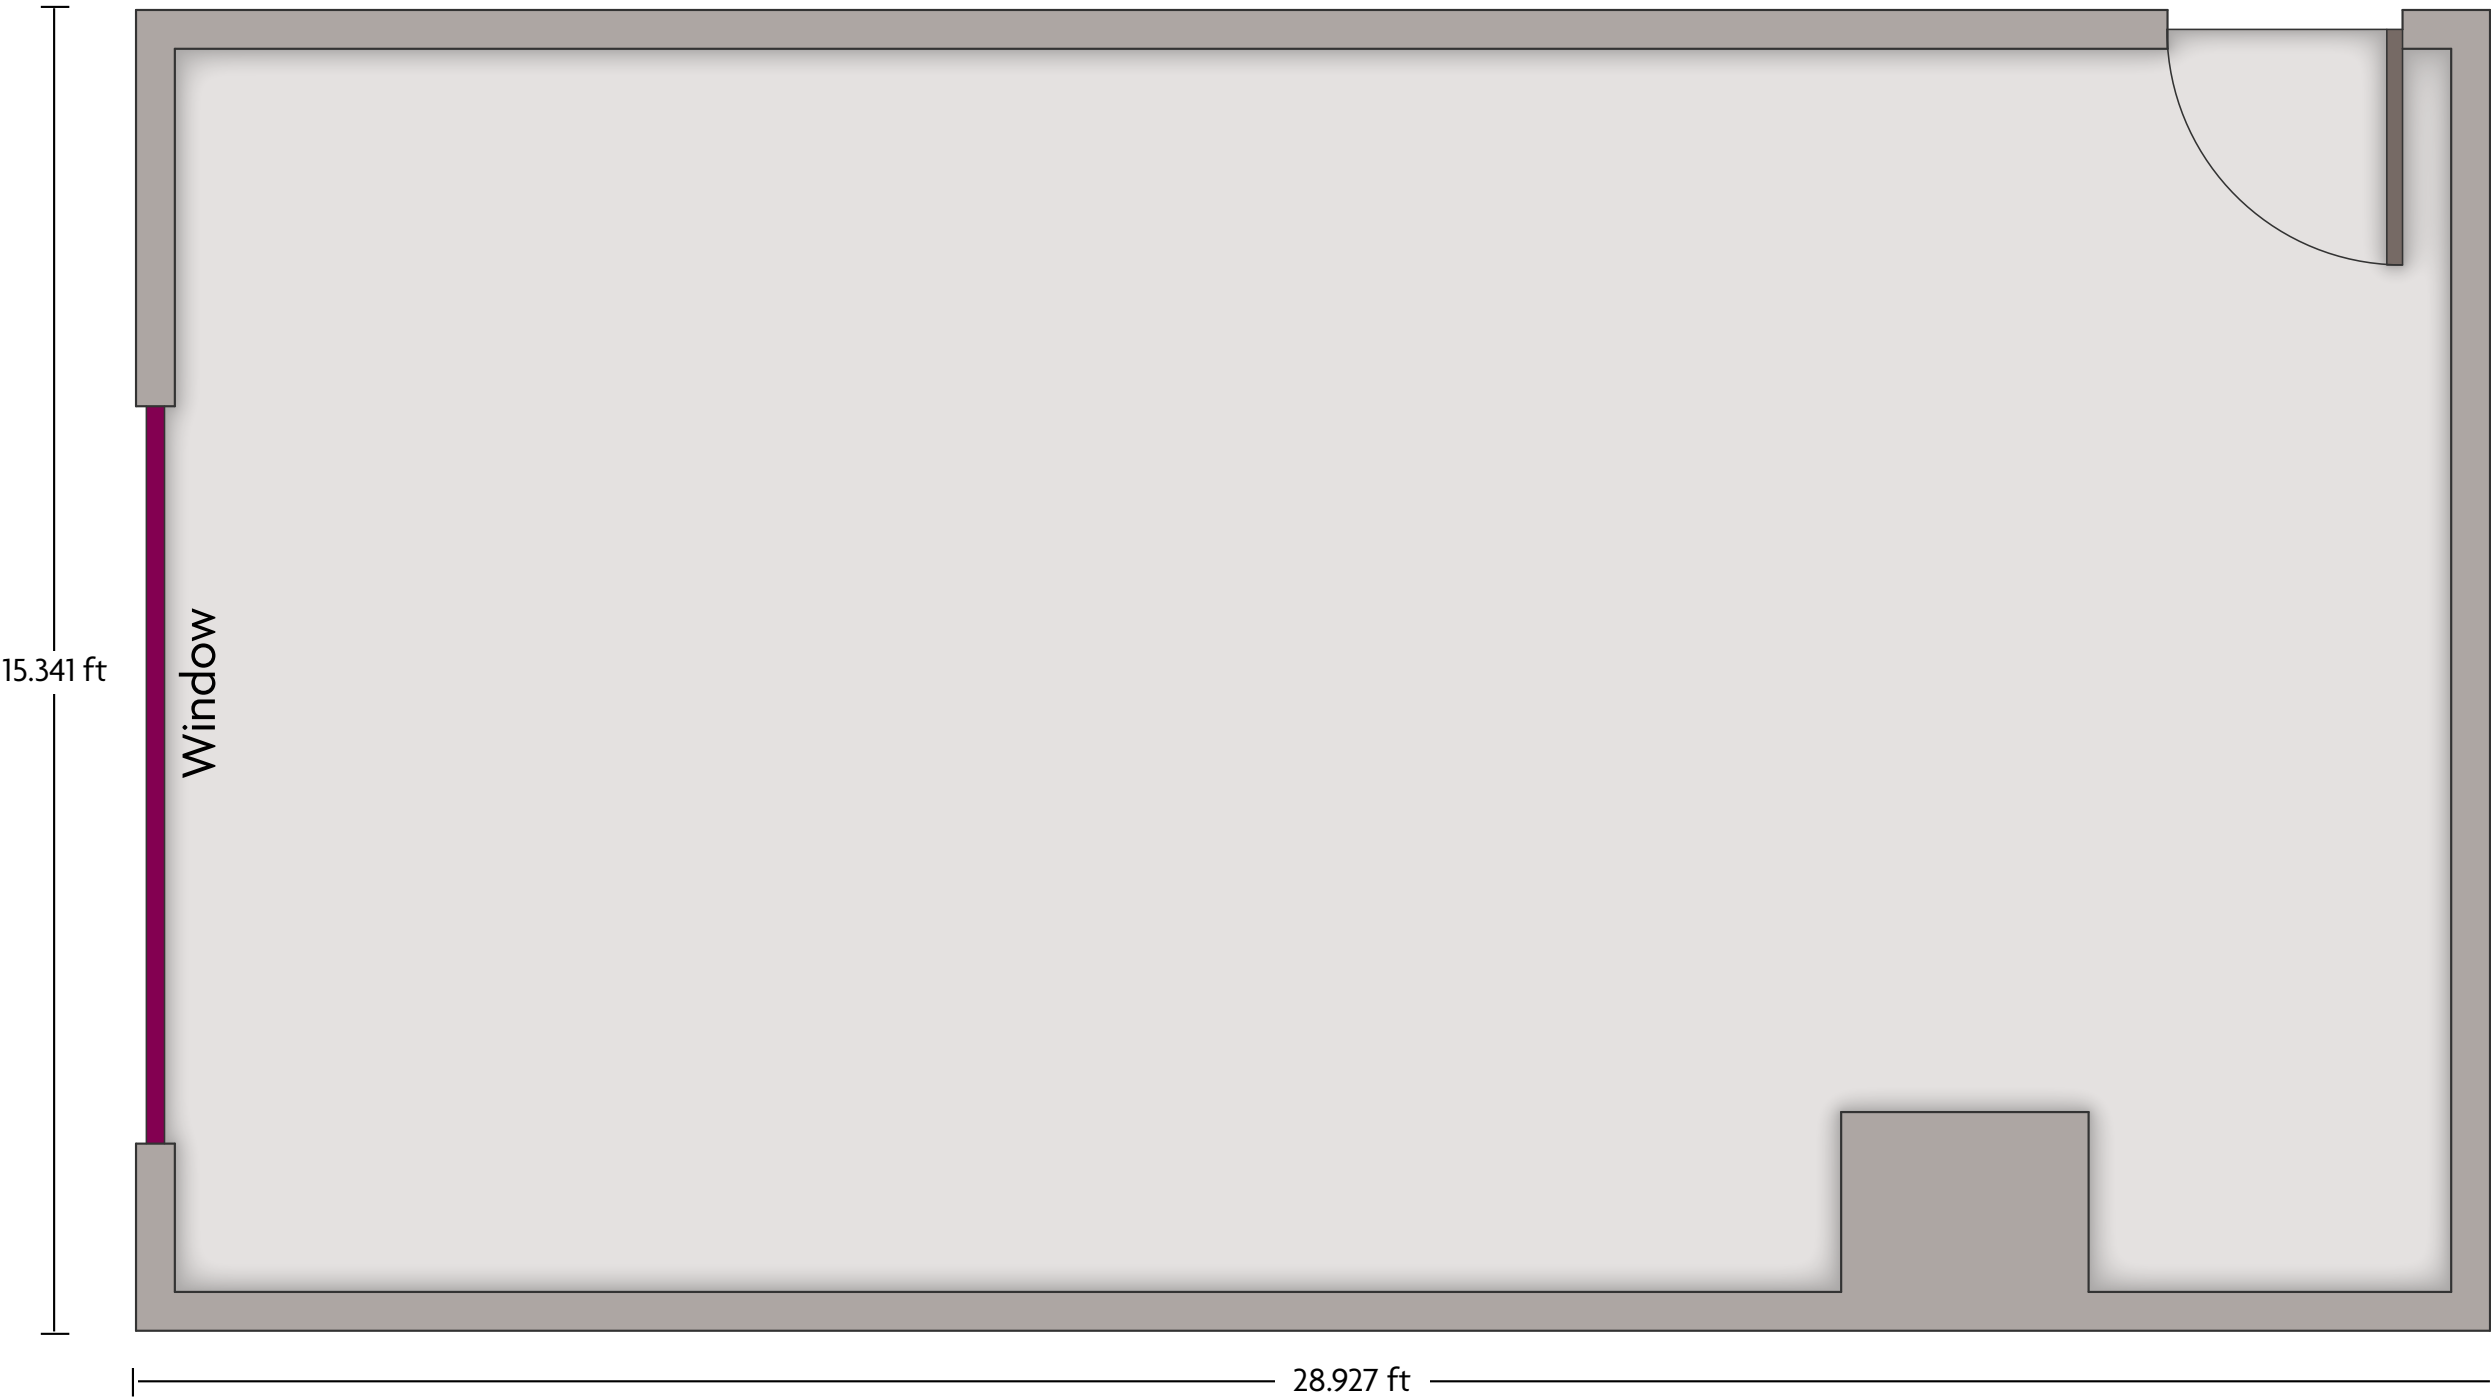

LENGTH: 28.9 Ft WIDTH: 16.3 Ft HEIGHT: 11.5 Ft TOTAL SQUARE FEET: 458 Sq Ft MAXIMUM CAPACITY: 20 POWER OUTLETS: 6

2 International Gate Dyce, I Aberdeen - AB21 0BE, UK | 44-1224-608351

*Multiple layout options available for this space.

LENGTH: 23.5 Ft WIDTH: 15.9 Ft HEIGHT: 11.5 Ft TOTAL SQUARE FEET: 376 Sq Ft MAXIMUM CAPACITY: 14 POWER OUTLETS: 5

2 International Gate Dyce, I Aberdeen - AB21 0BE, UK | 44-1224-608351

*Multiple layout options available for this space.

LENGTH: 59.8 Ft WIDTH: 41.8 Ft HEIGHT: 13 Ft TOTAL SQUARE FEET: 2434 Sq Ft MAXIMUM CAPACITY: 50 POWER OUTLETS: 15

2 International Gate Dyce, I Aberdeen - AB21 0BE, UK | 44-1224-608351

*Multiple layout options available for this space.

LENGTH: 28.9 Ft WIDTH: 15.3 Ft HEIGHT: 11.6 Ft TOTAL SQUARE FEET: 447 Sq Ft MAXIMUM CAPACITY: 20 POWER OUTLETS: 4

2 International Gate Dyce, I Aberdeen - AB21 0BE, UK | 44-1224-608351

*Multiple layout options available for this space.