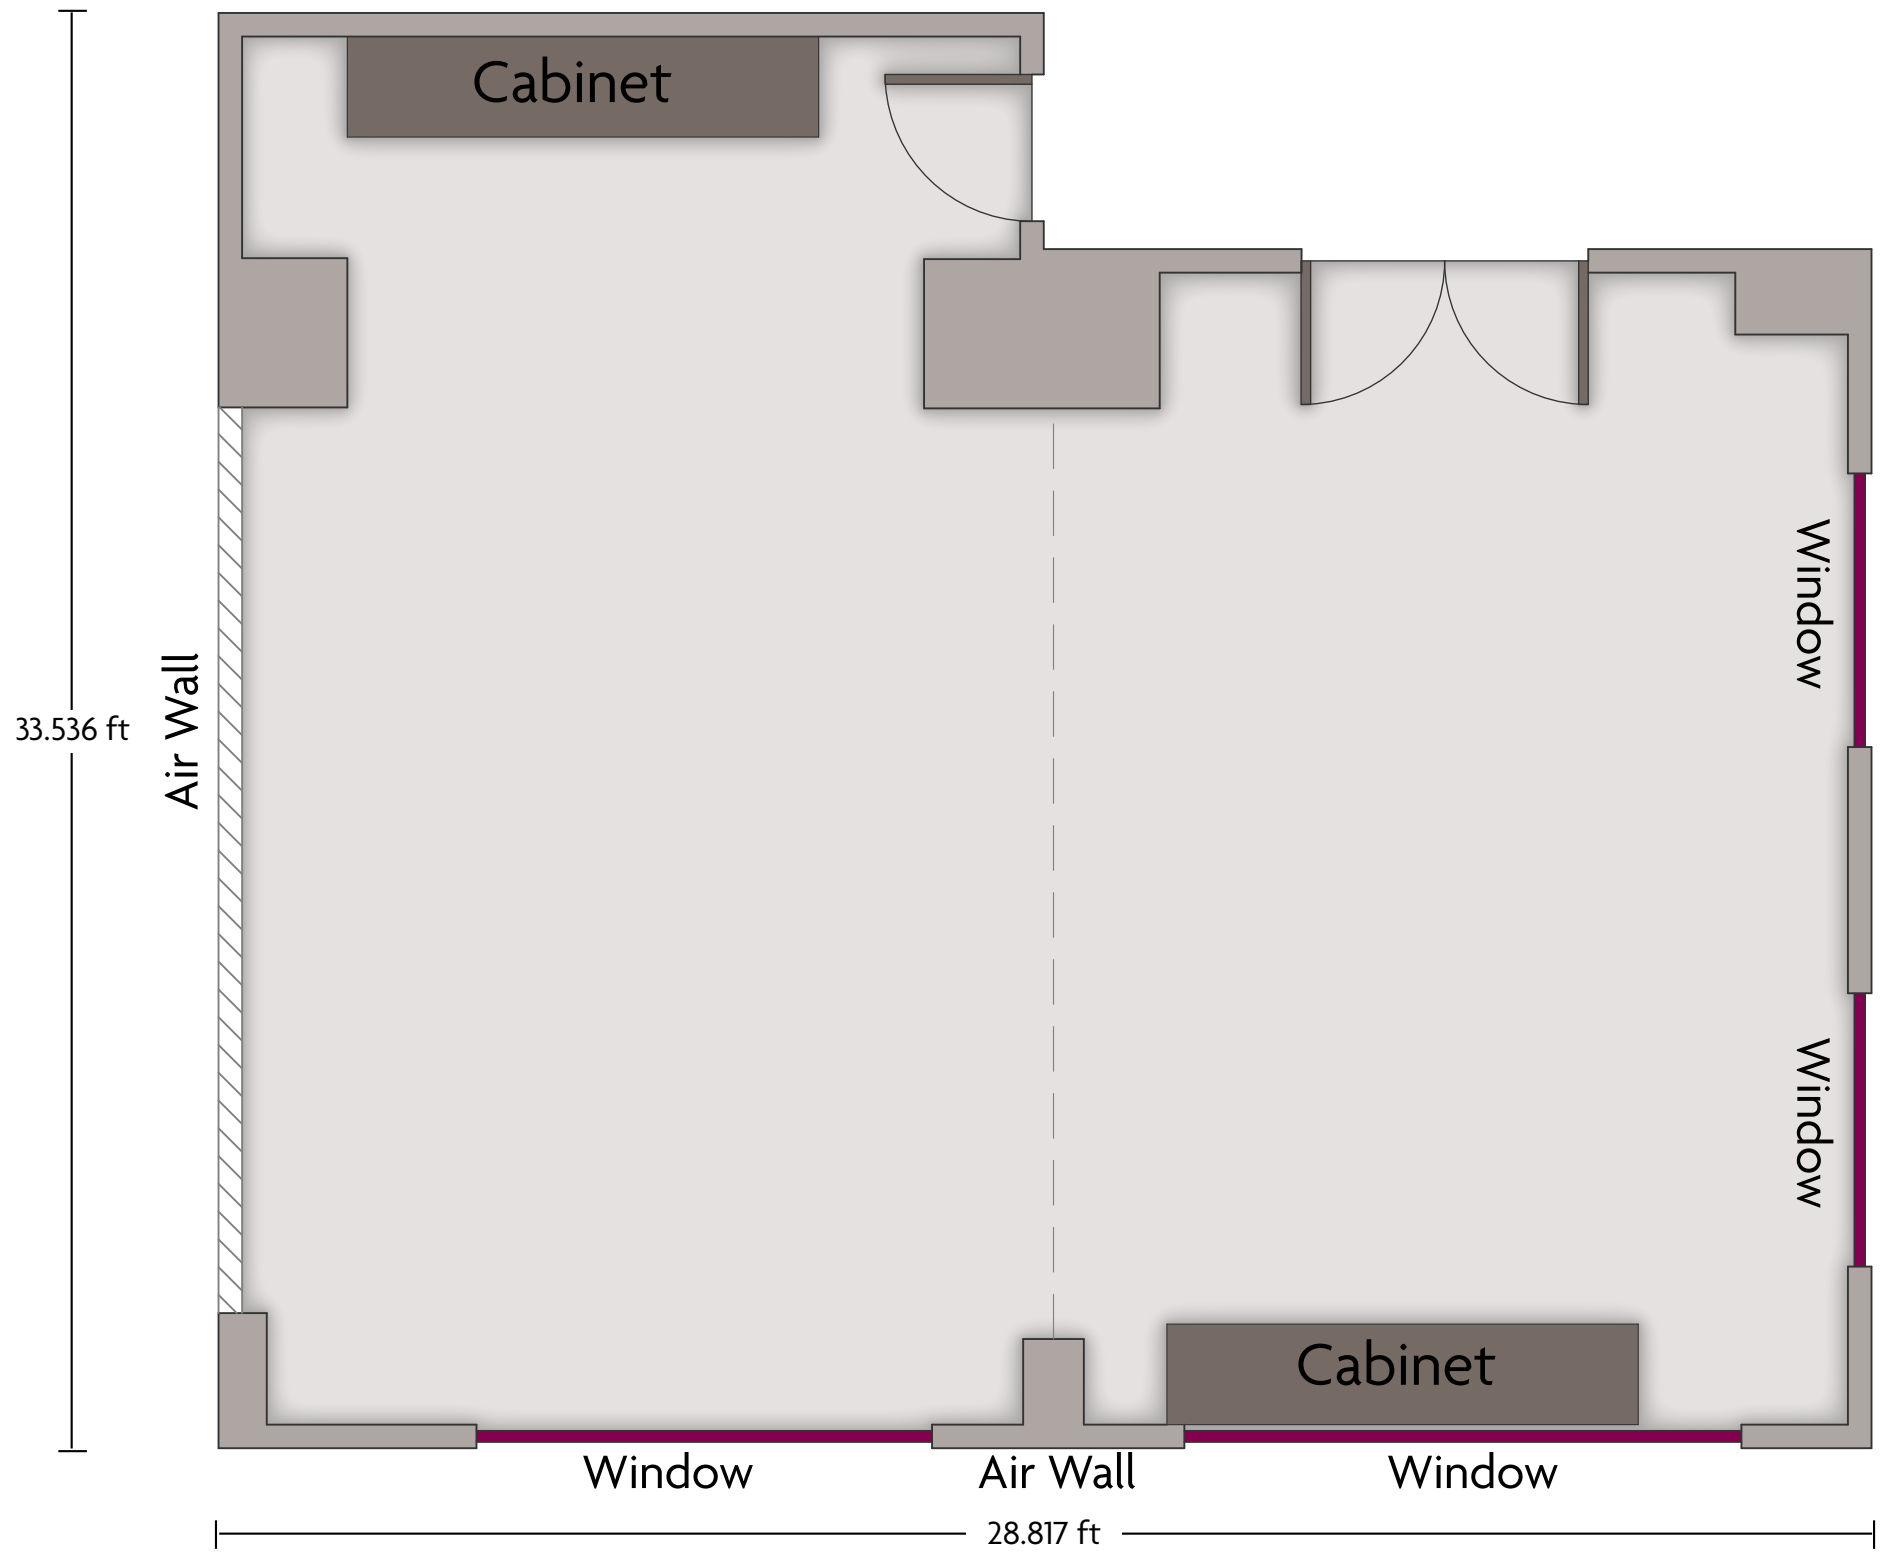

LENGTH: 28.5 Ft WIDTH: 15.5 Ft HEIGHT: 11.1 Ft TOTAL SQUARE FEET: 472 Sq Ft MAXIMUM CAPACITY: 18 POWER OUTLETS: 5

2 International Gate Dyce, I Aberdeen - AB21 0BE, UK | 44-1224-608351

*Multiple layout options available for this space.

LENGTH: 28.5 Ft WIDTH: 15.7 Ft HEIGHT: 11.2 Ft TOTAL SQUARE FEET: 477 Sq Ft MAXIMUM CAPACITY: 18 POWER OUTLETS: 5

2 International Gate Dyce, I Aberdeen - AB21 0BE, UK | 44-1224-608351

*Multiple layout options available for this space.

LENGTH: 33.5 Ft WIDTH: 28.8 Ft HEIGHT: 11.5 Ft TOTAL SQUARE FEET: 859 Sq Ft MAXIMUM CAPACITY: 34 POWER OUTLETS: 11

2 International Gate Dyce, I Aberdeen - AB21 0BE, UK | 44-1224-608351

*Multiple layout options available for this space.

LENGTH: 28.9 Ft WIDTH: 16.3 Ft HEIGHT: 11.5 Ft TOTAL SQUARE FEET: 458 Sq Ft MAXIMUM CAPACITY: 20 POWER OUTLETS: 6

2 International Gate Dyce, I Aberdeen - AB21 0BE, UK | 44-1224-608351

*Multiple layout options available for this space.