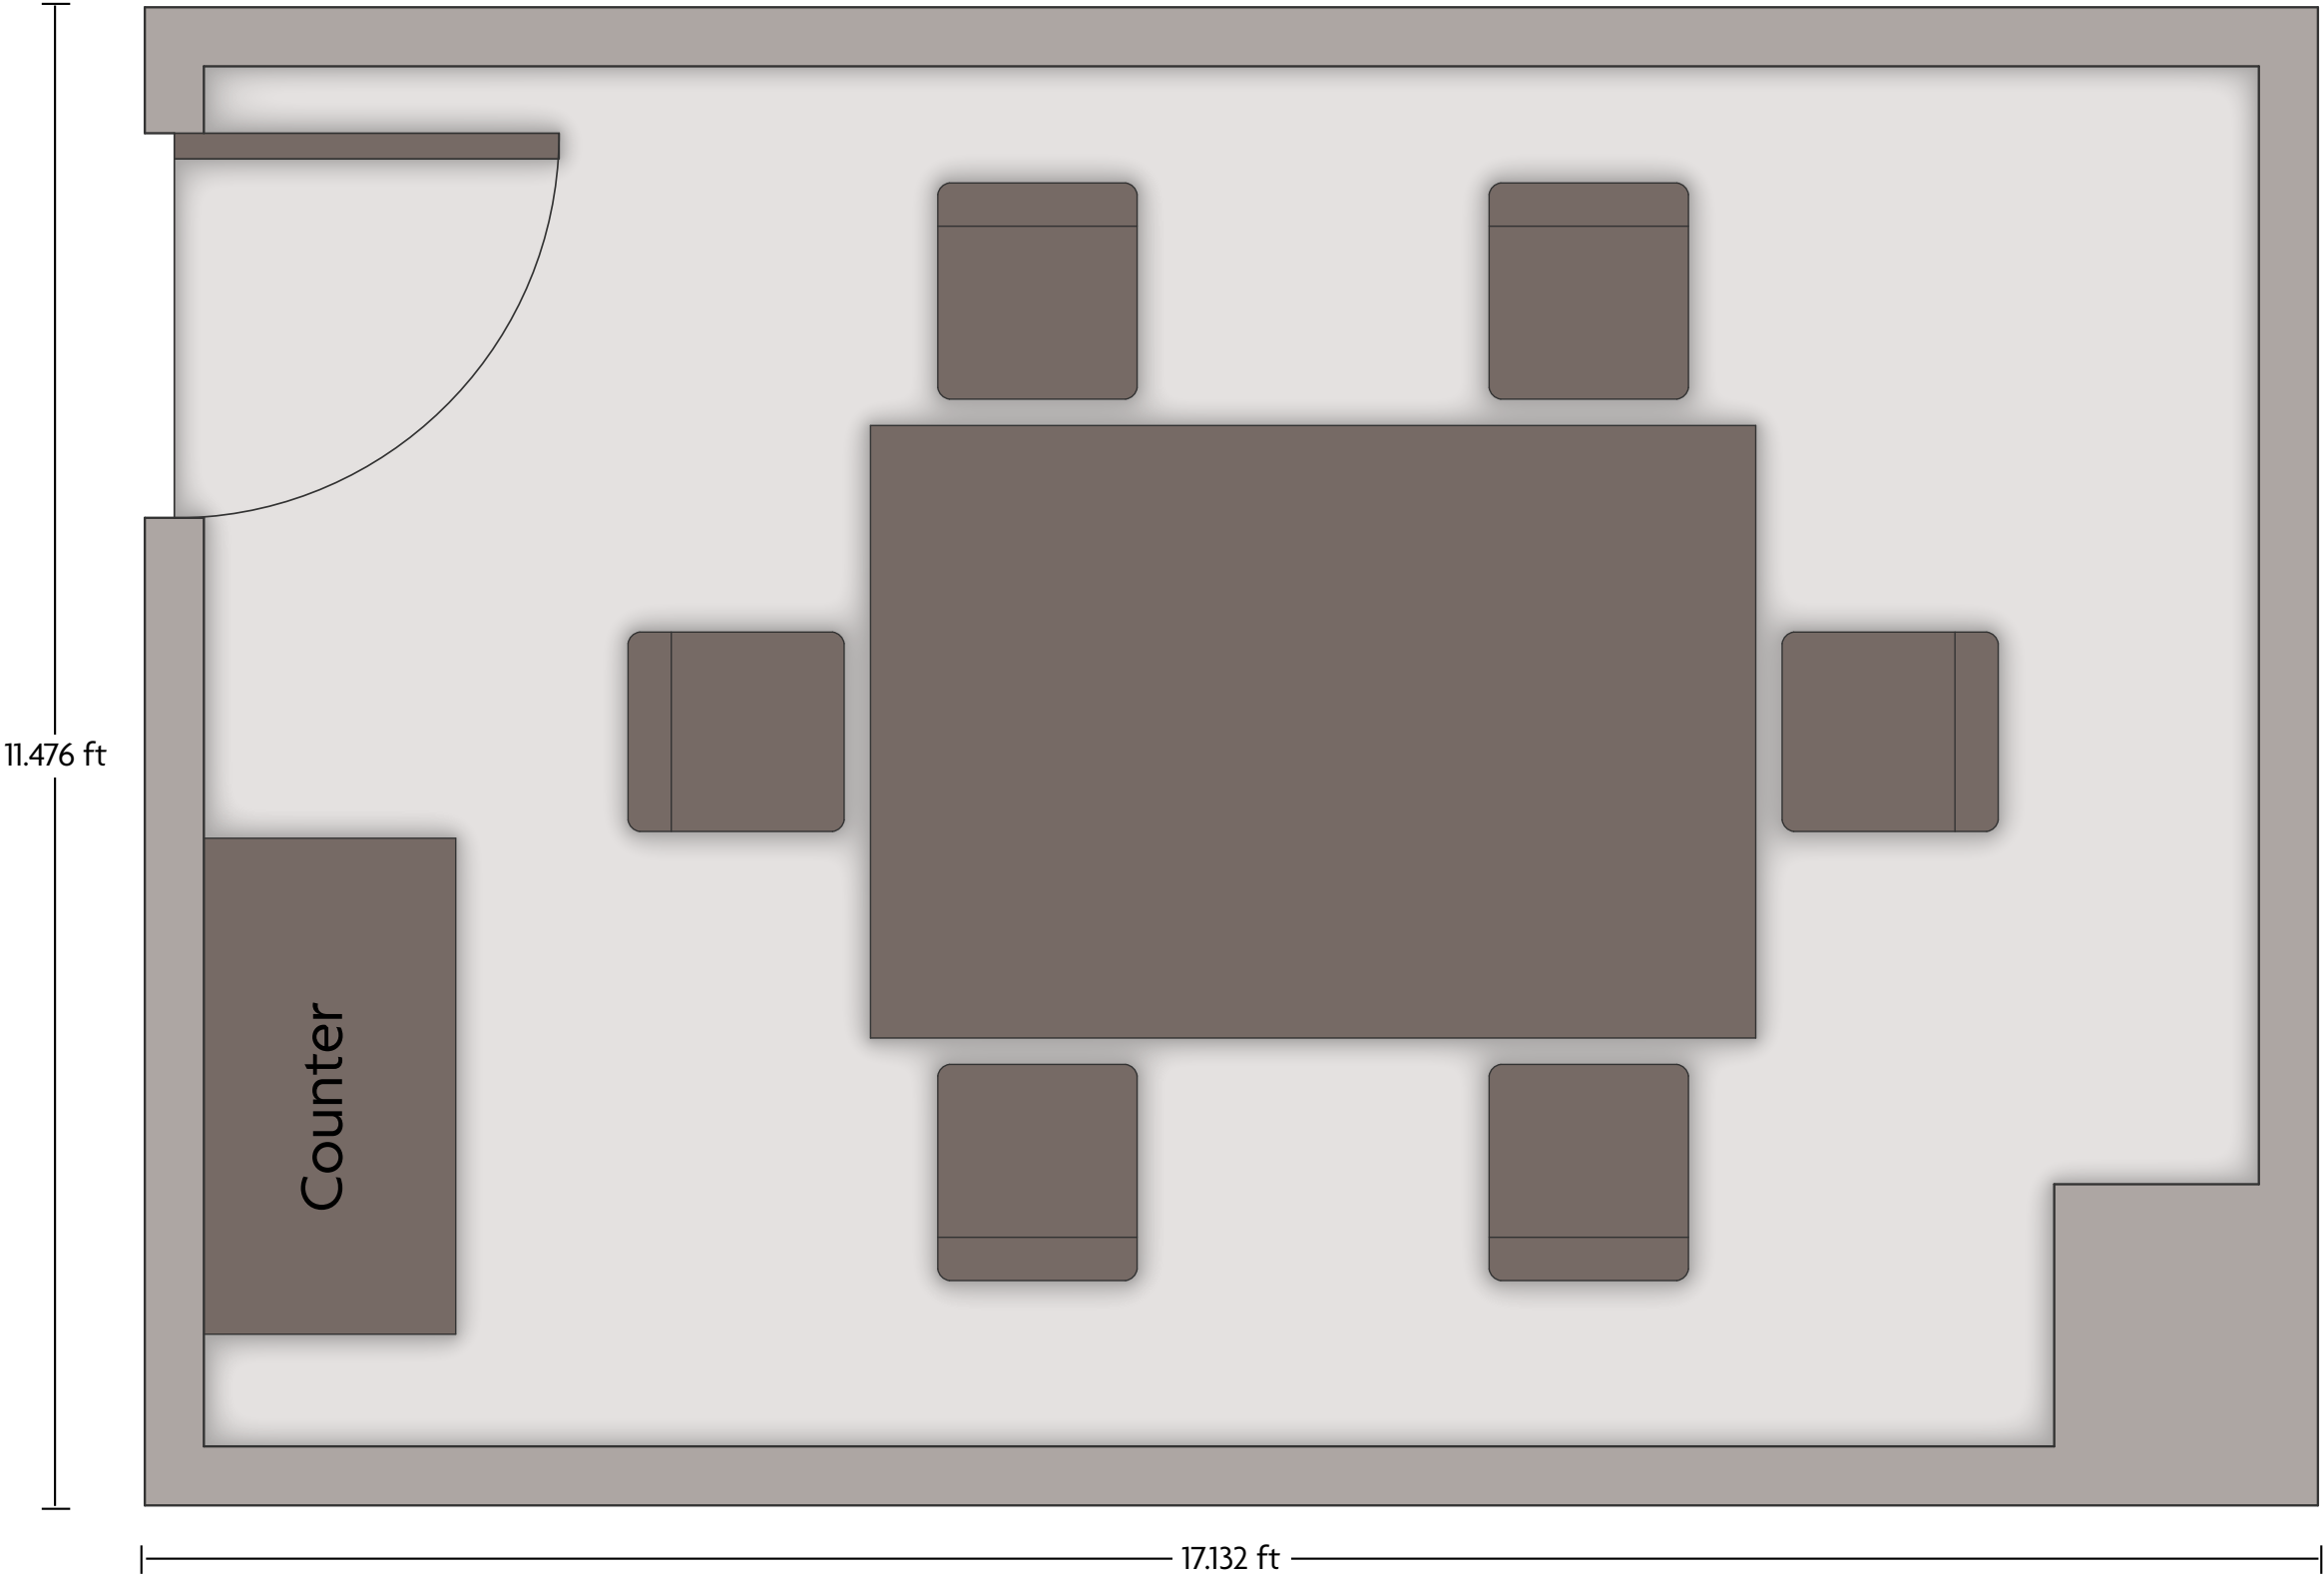

LENGTH: 59.8 Ft WIDTH: 41.8 Ft HEIGHT: 13 Ft TOTAL SQUARE FEET: 2434 Sq Ft MAXIMUM CAPACITY: 50 POWER OUTLETS: 15

2 International Gate Dyce, I Aberdeen - AB21 0BE, UK | 44-1224-608351

*Multiple layout options available for this space.

LENGTH: 28.9 Ft WIDTH: 15.3 Ft HEIGHT: 11.6 Ft TOTAL SQUARE FEET: 447 Sq Ft MAXIMUM CAPACITY: 20 POWER OUTLETS: 4

2 International Gate Dyce, I Aberdeen - AB21 0BE, UK | 44-1224-608351

*Multiple layout options available for this space.

LENGTH: 17 Ft WIDTH: 11.9 Ft HEIGHT: 10.2 Ft TOTAL SQUARE FEET: 203 Sq Ft MAXIMUM CAPACITY: 8 POWER OUTLETS: 4

2 International Gate Dyce, I Aberdeen - AB21 0BE, UK | 44-1224-608351

*Multiple layout options available for this space.

LENGTH: 17.1 Ft WIDTH: 11.5 Ft HEIGHT: 10.9 Ft TOTAL SQUARE FEET: 193 Sq Ft MAXIMUM CAPACITY: 8 POWER OUTLETS: 4

2 International Gate Dyce, I Aberdeen - AB21 0BE, UK | 44-1224-608351

LENGTH: 17.6 Ft WIDTH: 15.1 Ft HEIGHT: 10.9 Ft TOTAL SQUARE FEET: 270 Sq Ft MAXIMUM CAPACITY: 10 POWER OUTLETS: 4