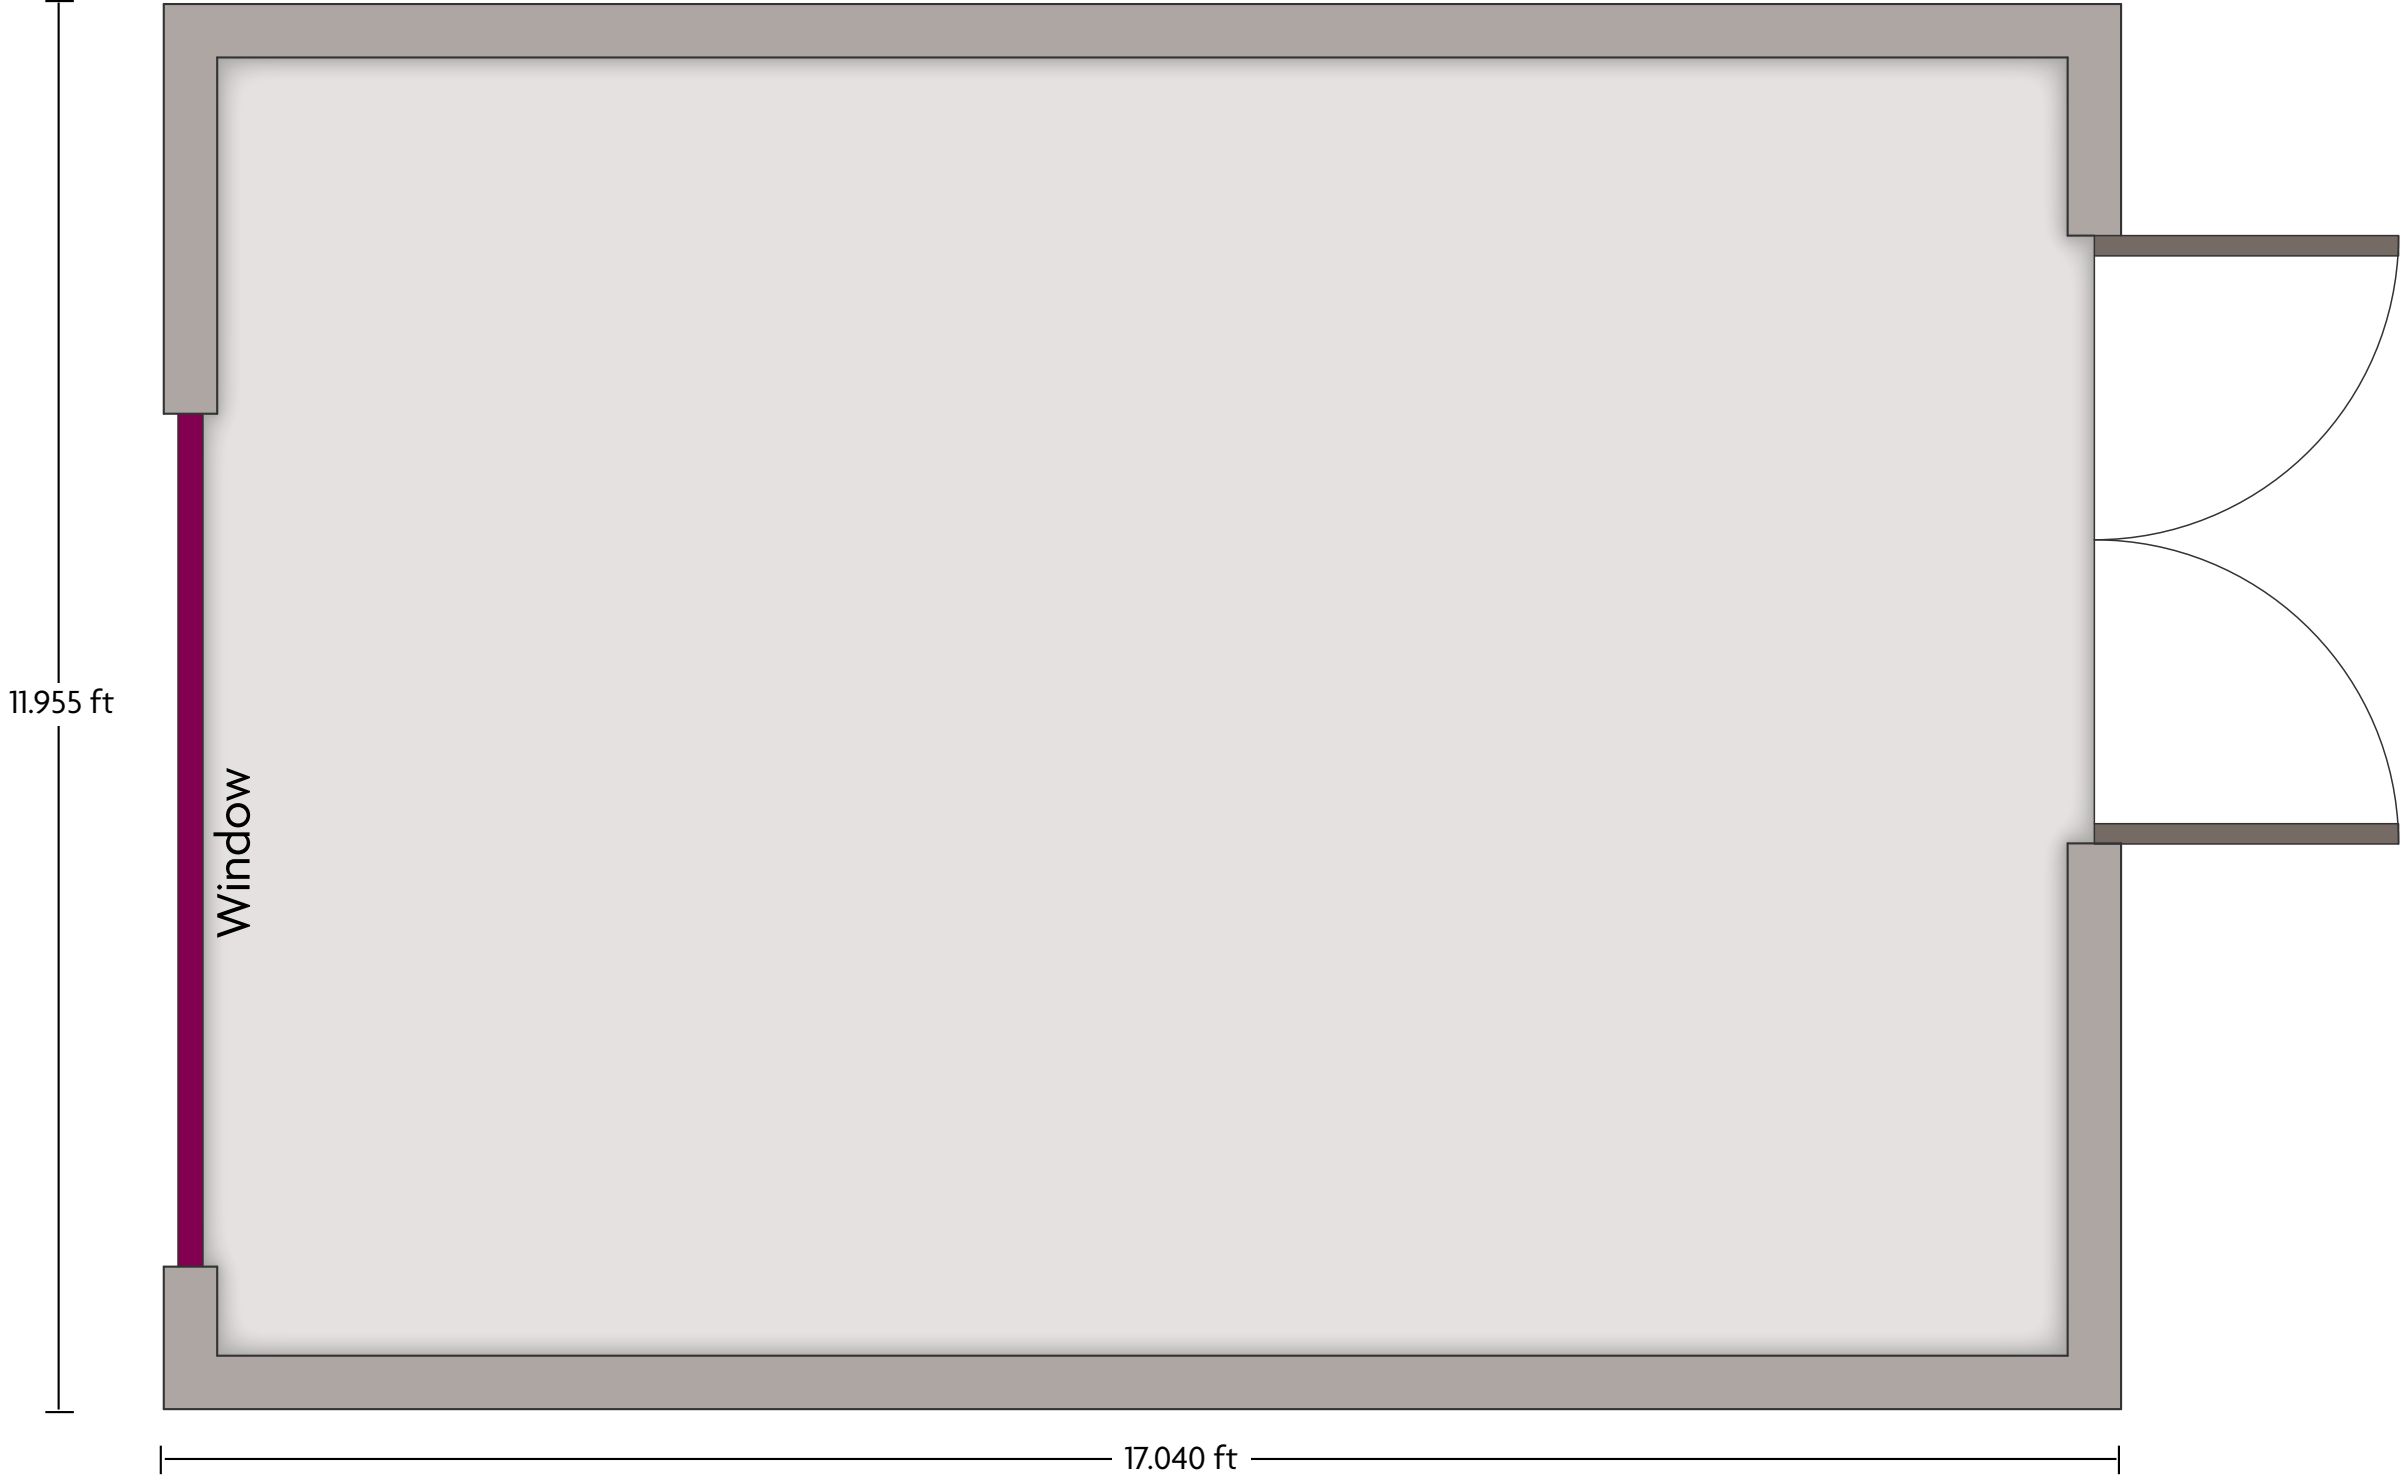

LENGTH: 59.8 Ft WIDTH: 41.8 Ft HEIGHT: 13 Ft TOTAL SQUARE FEET: 2434 Sq Ft MAXIMUM CAPACITY: 50 POWER OUTLETS: 15

2 International Gate Dyce, I Aberdeen - AB21 0BE, UK | 44-1224-608351

*Multiple layout options available for this space.

LENGTH: 28.9 Ft WIDTH: 15.3 Ft HEIGHT: 11.6 Ft TOTAL SQUARE FEET: 447 Sq Ft MAXIMUM CAPACITY: 20 POWER OUTLETS: 4

2 International Gate Dyce, I Aberdeen - AB21 0BE, UK | 44-1224-608351

*Multiple layout options available for this space.

LENGTH: 17 Ft WIDTH: 11.9 Ft HEIGHT: 10.2 Ft TOTAL SQUARE FEET: 203 Sq Ft MAXIMUM CAPACITY: 8 POWER OUTLETS: 4

2 International Gate Dyce, I Aberdeen - AB21 0BE, UK | 44-1224-608351

*Multiple layout options available for this space.

LENGTH: 17.1 Ft WIDTH: 11.5 Ft HEIGHT: 10.9 Ft TOTAL SQUARE FEET: 193 Sq Ft MAXIMUM CAPACITY: 8 POWER OUTLETS: 4

2 International Gate Dyce, I Aberdeen - AB21 0BE, UK | 44-1224-608351

LENGTH: 17.6 Ft WIDTH: 15.1 Ft HEIGHT: 10.9 Ft TOTAL SQUARE FEET: 270 Sq Ft MAXIMUM CAPACITY: 10 POWER OUTLETS: 4