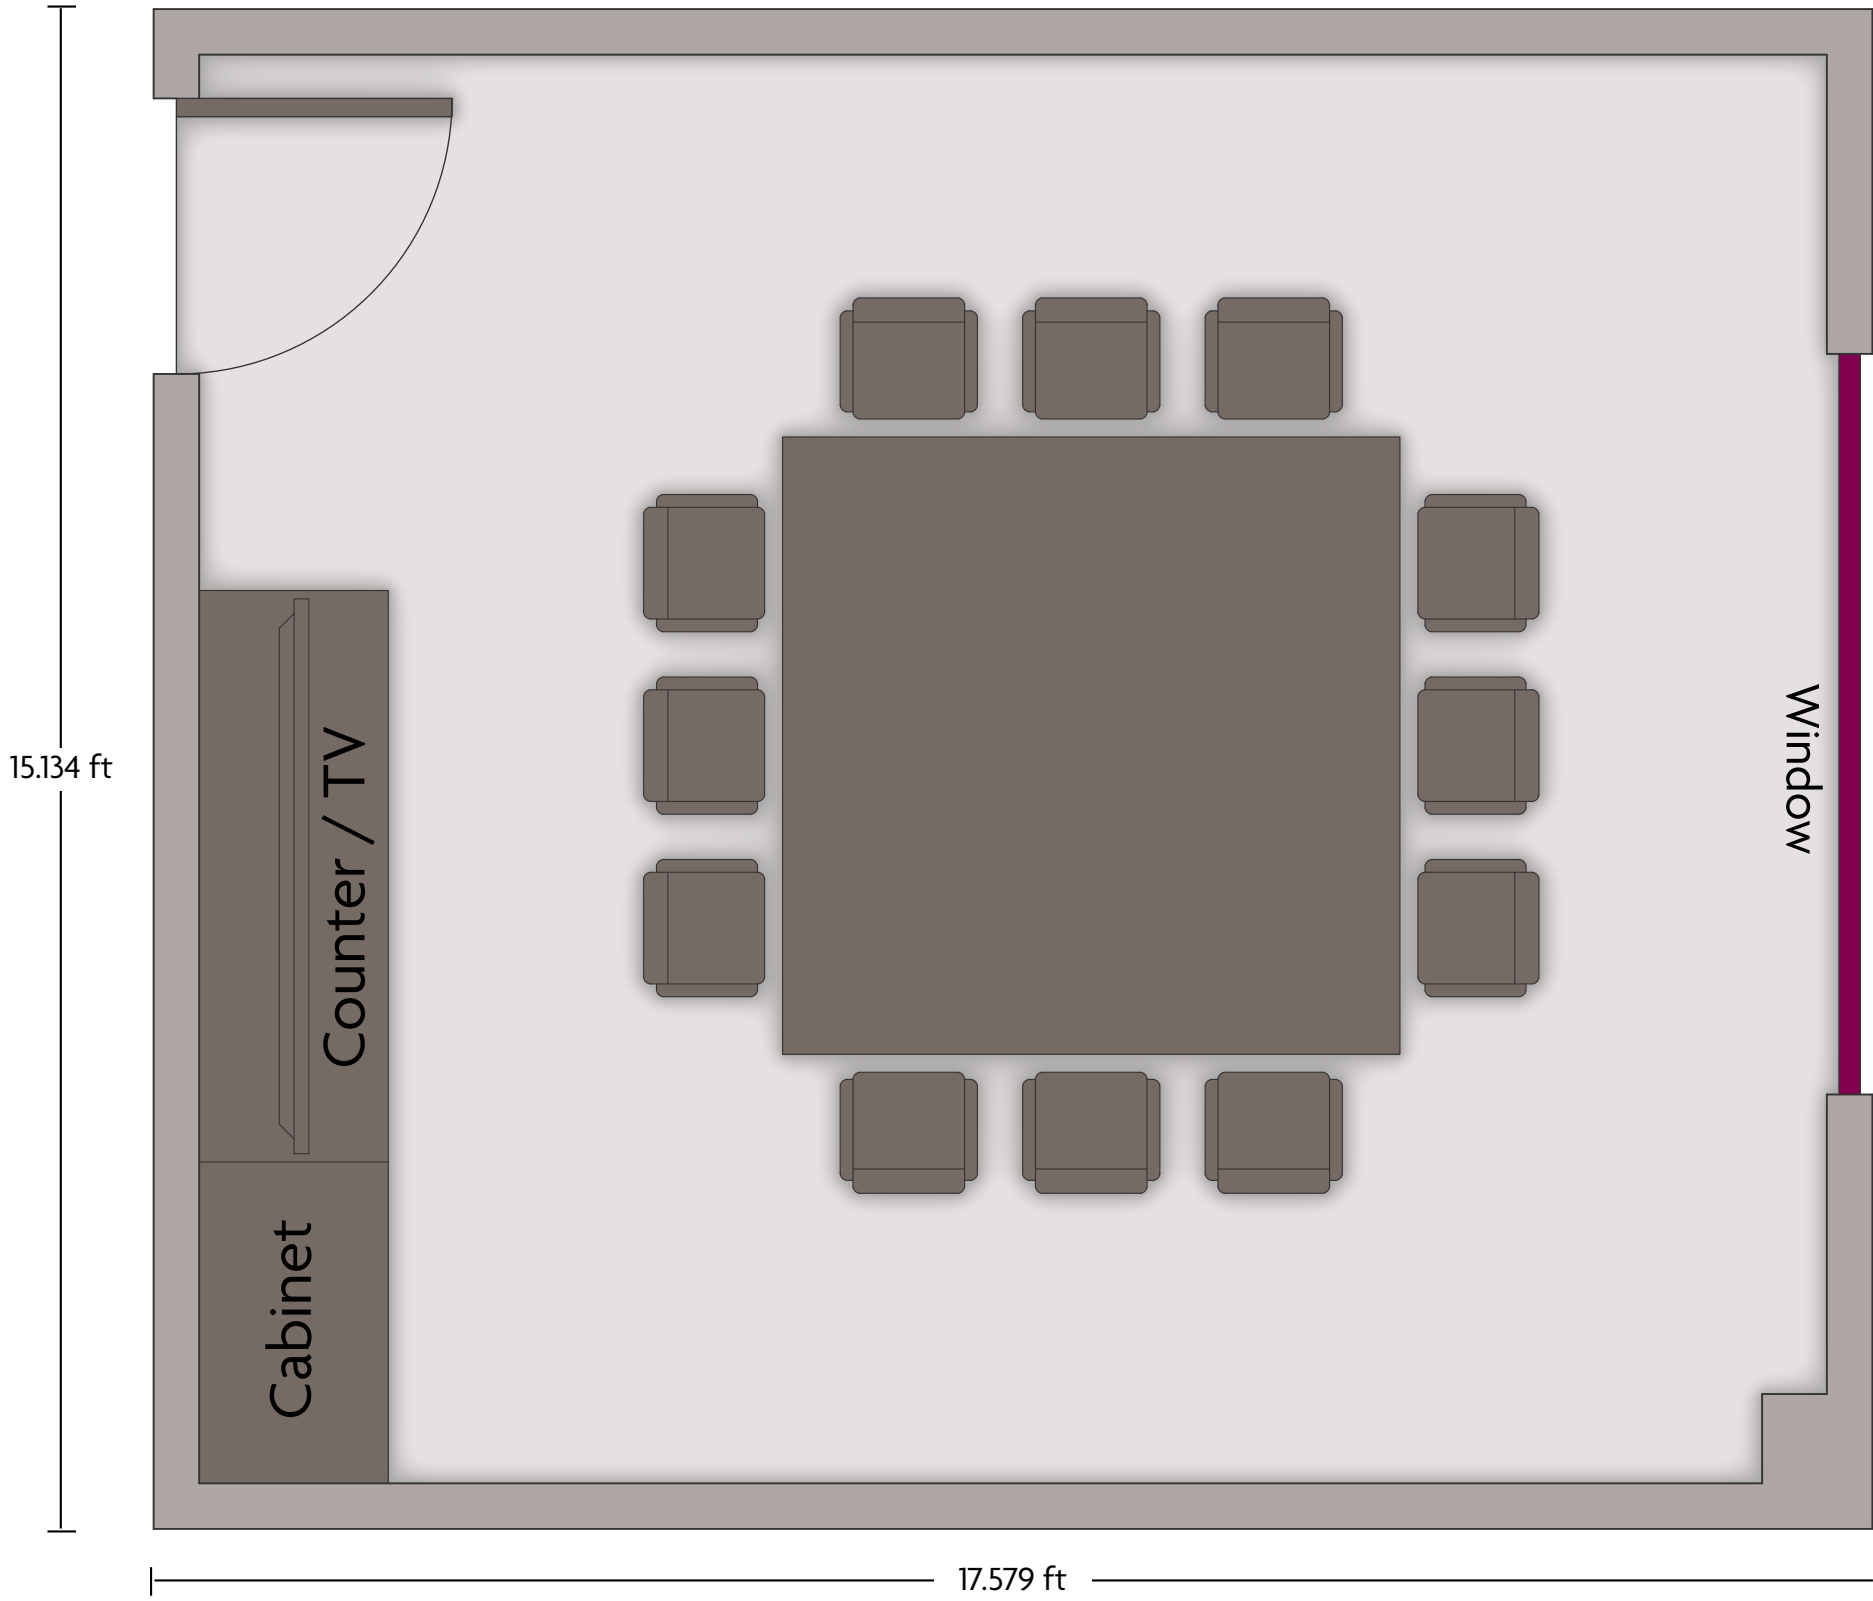

LENGTH: 59.8 Ft WIDTH: 41.8 Ft HEIGHT: 13 Ft TOTAL SQUARE FEET: 2434 Sq Ft MAXIMUM CAPACITY: 50 POWER OUTLETS: 15

2 International Gate Dyce, I Aberdeen - AB21 0BE, UK | 44-1224-608351

*Multiple layout options available for this space.

LENGTH: 28.9 Ft WIDTH: 15.3 Ft HEIGHT: 11.6 Ft TOTAL SQUARE FEET: 447 Sq Ft MAXIMUM CAPACITY: 20 POWER OUTLETS: 4

2 International Gate Dyce, I Aberdeen - AB21 0BE, UK | 44-1224-608351

*Multiple layout options available for this space.

LENGTH: 17 Ft WIDTH: 11.9 Ft HEIGHT: 10.2 Ft TOTAL SQUARE FEET: 203 Sq Ft MAXIMUM CAPACITY: 8 POWER OUTLETS: 4

2 International Gate Dyce, I Aberdeen - AB21 0BE, UK | 44-1224-608351

*Multiple layout options available for this space.

LENGTH: 17.1 Ft WIDTH: 11.5 Ft HEIGHT: 10.9 Ft TOTAL SQUARE FEET: 193 Sq Ft MAXIMUM CAPACITY: 8 POWER OUTLETS: 4

2 International Gate Dyce, I Aberdeen - AB21 0BE, UK | 44-1224-608351

LENGTH: 17.6 Ft WIDTH: 15.1 Ft HEIGHT: 10.9 Ft TOTAL SQUARE FEET: 270 Sq Ft MAXIMUM CAPACITY: 10 POWER OUTLETS: 4