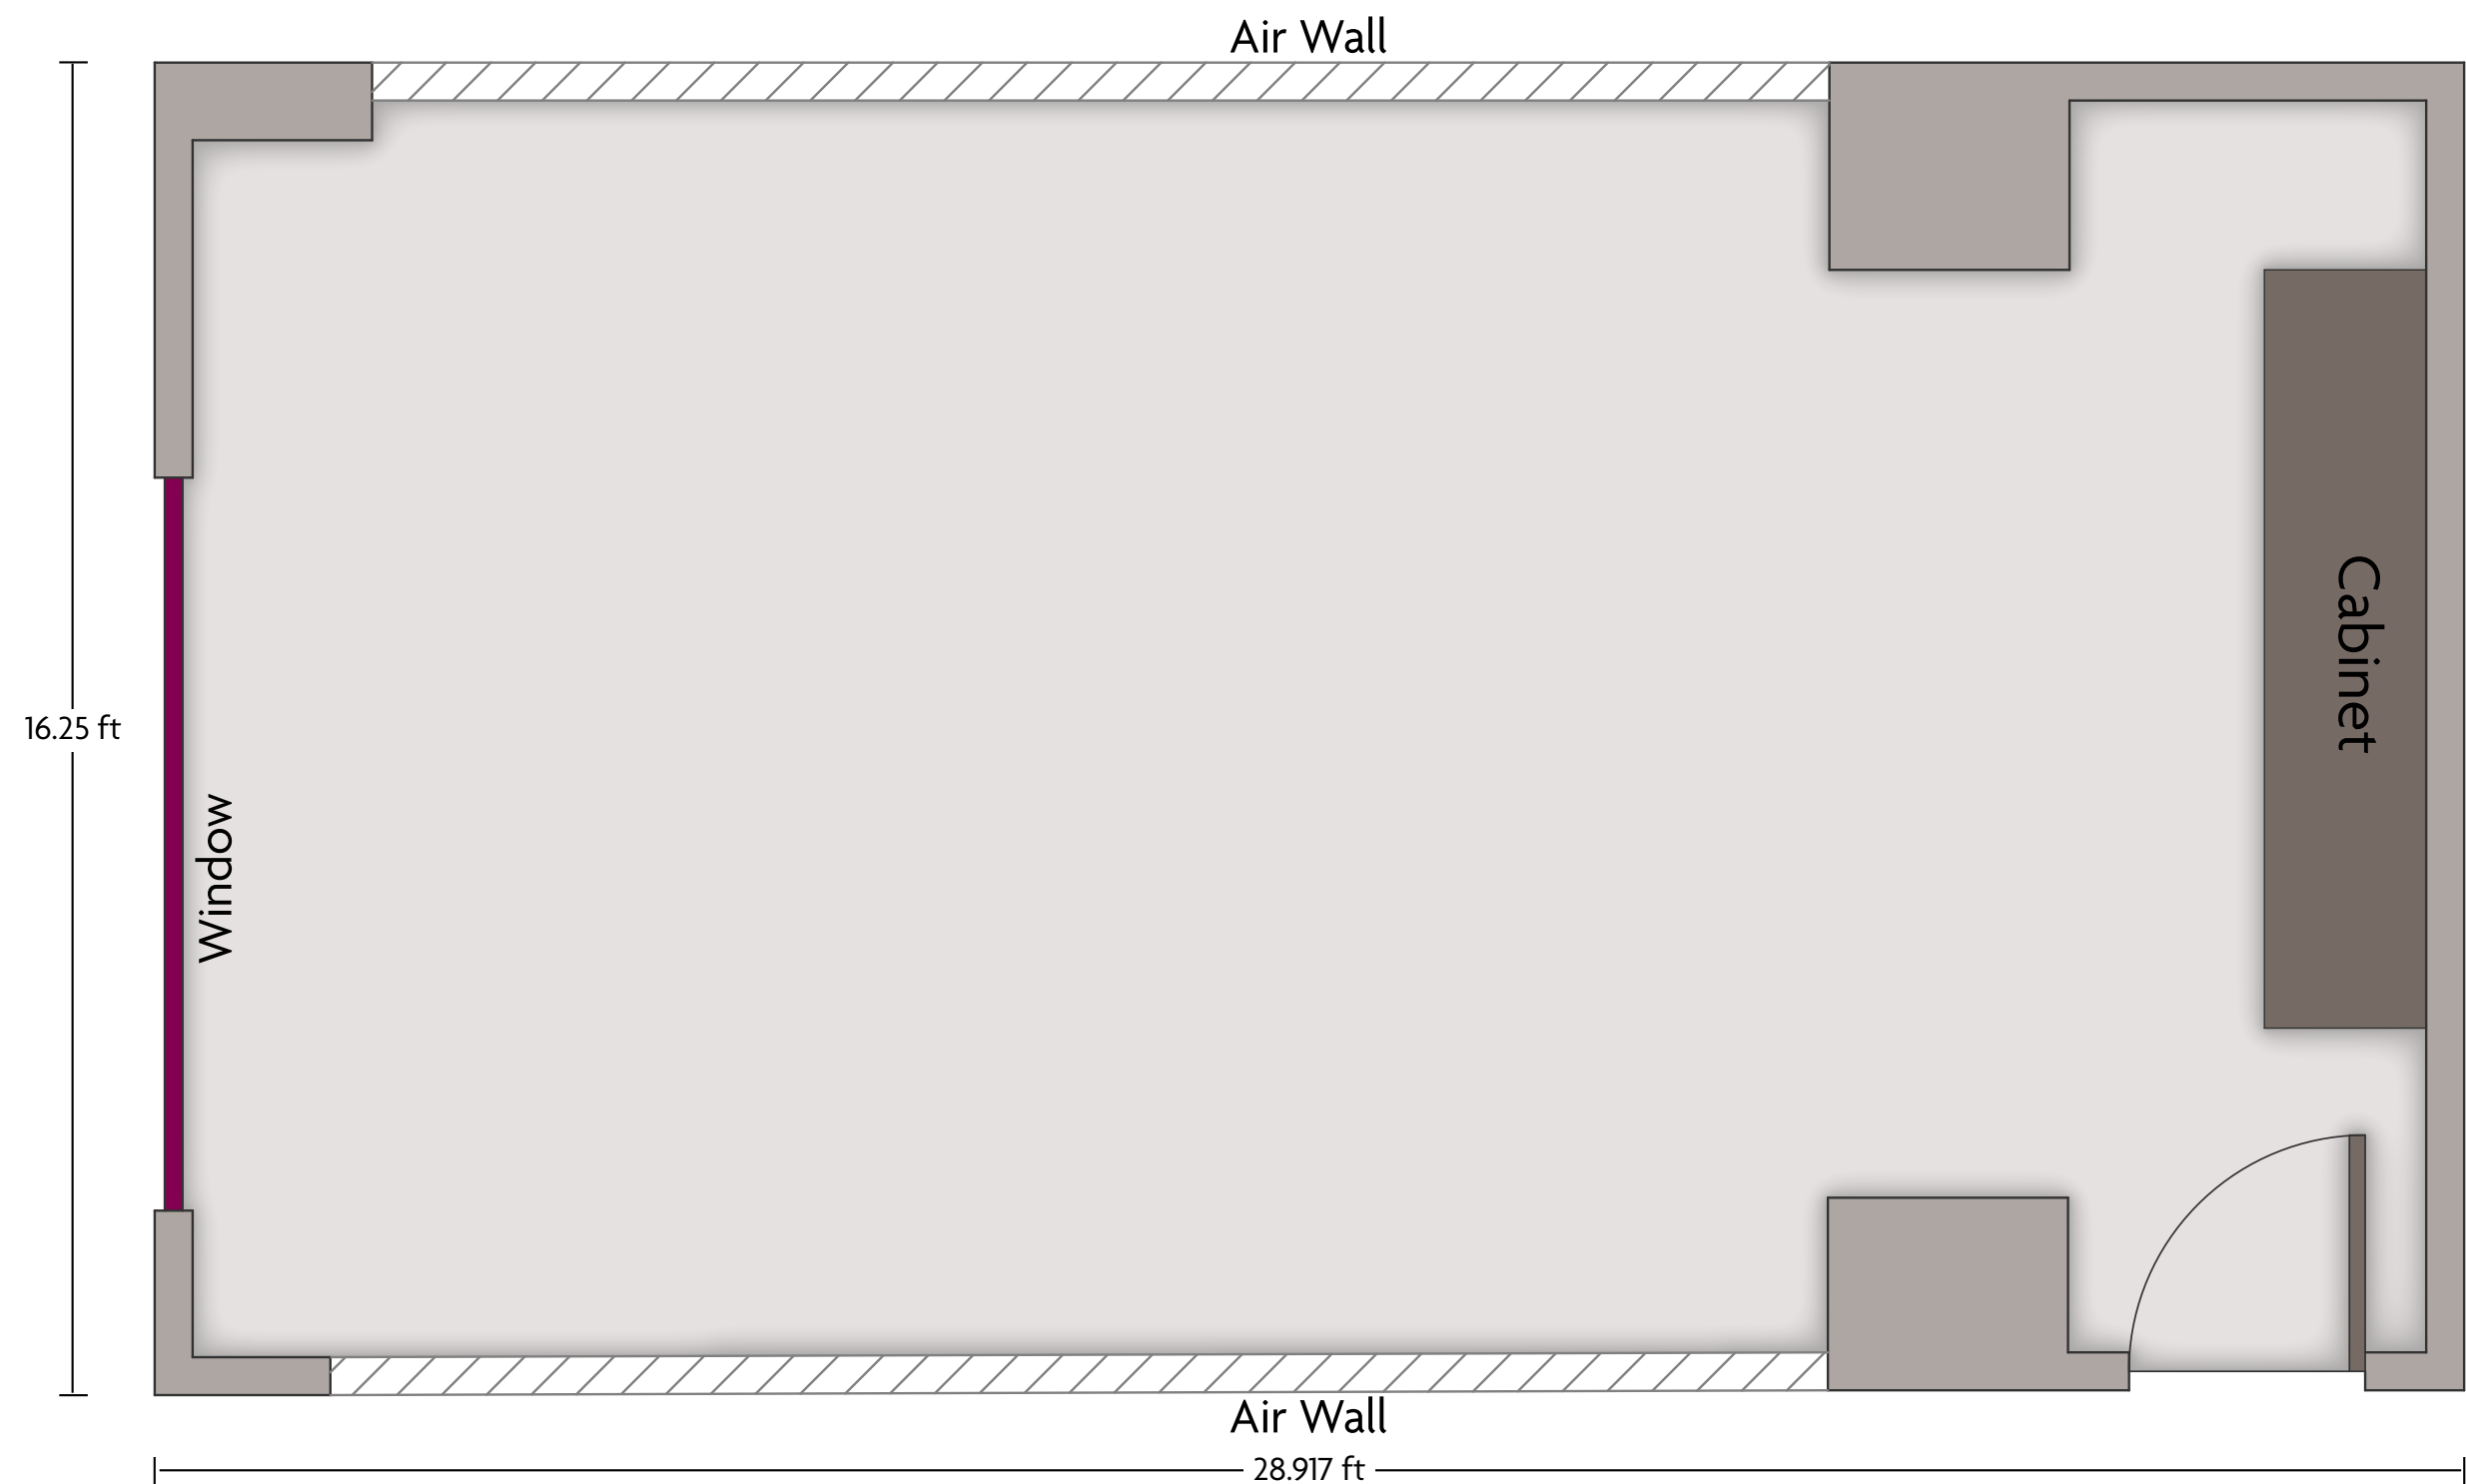

LENGTH: 28.5 Ft WIDTH: 15.5 Ft HEIGHT: 11.1 Ft TOTAL SQUARE FEET: 472 Sq Ft MAXIMUM CAPACITY: 18 POWER OUTLETS: 5

2 International Gate Dyce, I Aberdeen - AB21 0BE, UK | 44-1224-608351

*Multiple layout options available for this space.

LENGTH: 28.5 Ft WIDTH: 15.7 Ft HEIGHT: 11.2 Ft TOTAL SQUARE FEET: 477 Sq Ft MAXIMUM CAPACITY: 18 POWER OUTLETS: 5

2 International Gate Dyce, I Aberdeen - AB21 0BE, UK | 44-1224-608351

*Multiple layout options available for this space.

LENGTH: 33.5 Ft WIDTH: 28.8 Ft HEIGHT: 11.5 Ft TOTAL SQUARE FEET: 859 Sq Ft MAXIMUM CAPACITY: 34 POWER OUTLETS: 11

2 International Gate Dyce, I Aberdeen - AB21 0BE, UK | 44-1224-608351

*Multiple layout options available for this space.

LENGTH: 28.9 Ft WIDTH: 16.3 Ft HEIGHT: 11.5 Ft TOTAL SQUARE FEET: 458 Sq Ft MAXIMUM CAPACITY: 20 POWER OUTLETS: 6

2 International Gate Dyce, I Aberdeen - AB21 0BE, UK | 44-1224-608351

*Multiple layout options available for this space.