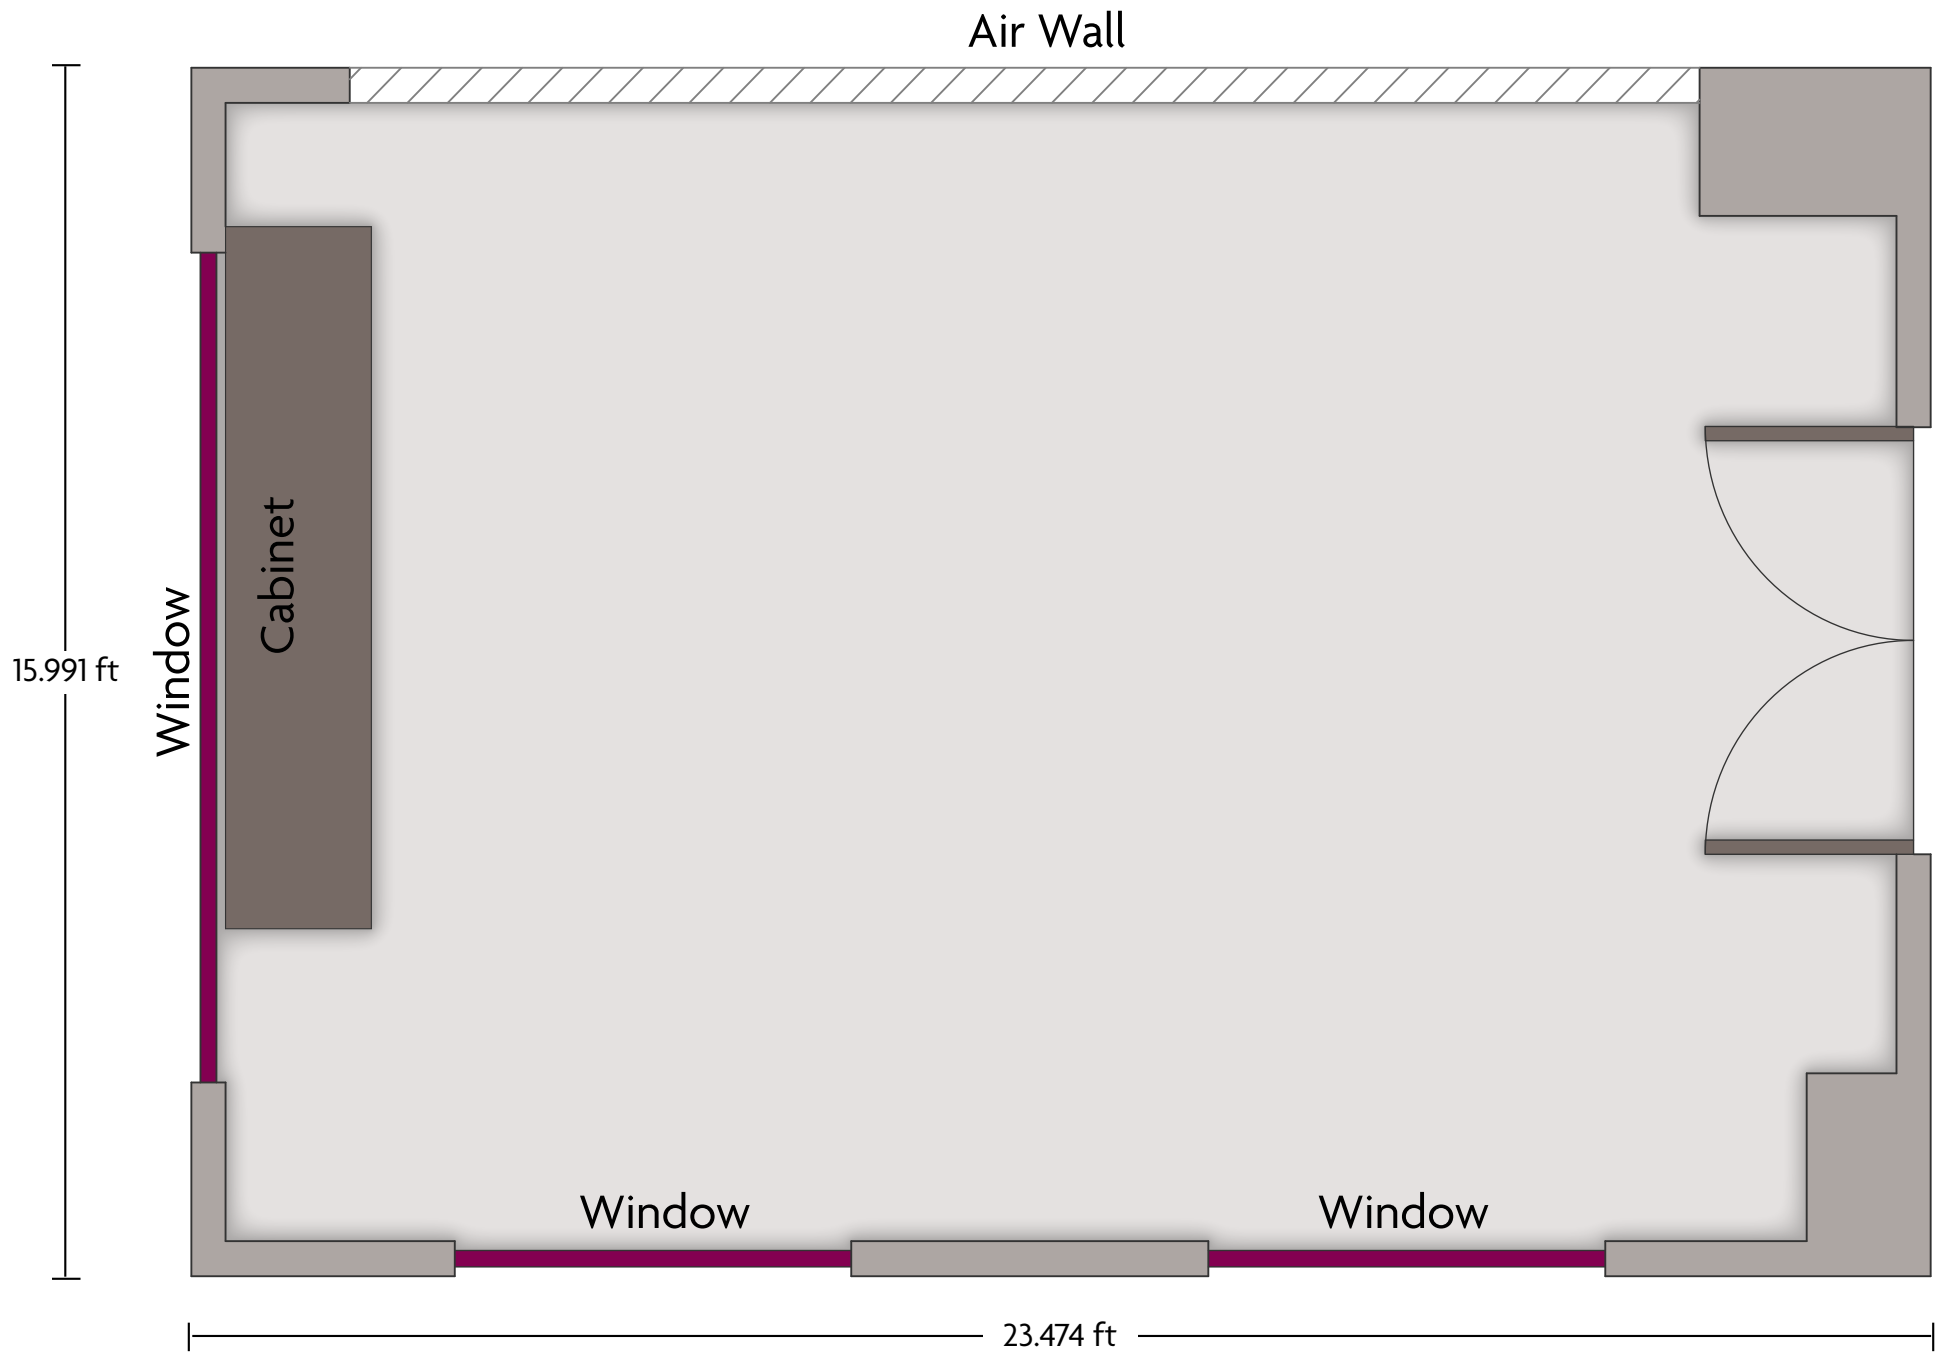

LENGTH: 33.5 Ft WIDTH: 28.8 Ft HEIGHT: 11.5 Ft TOTAL SQUARE FEET: 859 Sq Ft MAXIMUM CAPACITY: 34 POWER OUTLETS: 11

2 International Gate Dyce, I Aberdeen - AB21 0BE, UK | 44-1224-608351

*Multiple layout options available for this space.

LENGTH: 28.9 Ft WIDTH: 16.3 Ft HEIGHT: 11.5 Ft TOTAL SQUARE FEET: 458 Sq Ft MAXIMUM CAPACITY: 20 POWER OUTLETS: 6

2 International Gate Dyce, I Aberdeen - AB21 0BE, UK | 44-1224-608351

*Multiple layout options available for this space.

LENGTH: 23.5 Ft WIDTH: 15.9 Ft HEIGHT: 11.5 Ft TOTAL SQUARE FEET: 376 Sq Ft MAXIMUM CAPACITY: 14 POWER OUTLETS: 5

2 International Gate Dyce, I Aberdeen - AB21 0BE, UK | 44-1224-608351

*Multiple layout options available for this space.

LENGTH: 59.8 Ft WIDTH: 41.8 Ft HEIGHT: 13 Ft TOTAL SQUARE FEET: 2434 Sq Ft MAXIMUM CAPACITY: 50 POWER OUTLETS: 15

2 International Gate Dyce, I Aberdeen - AB21 0BE, UK | 44-1224-608351

*Multiple layout options available for this space.