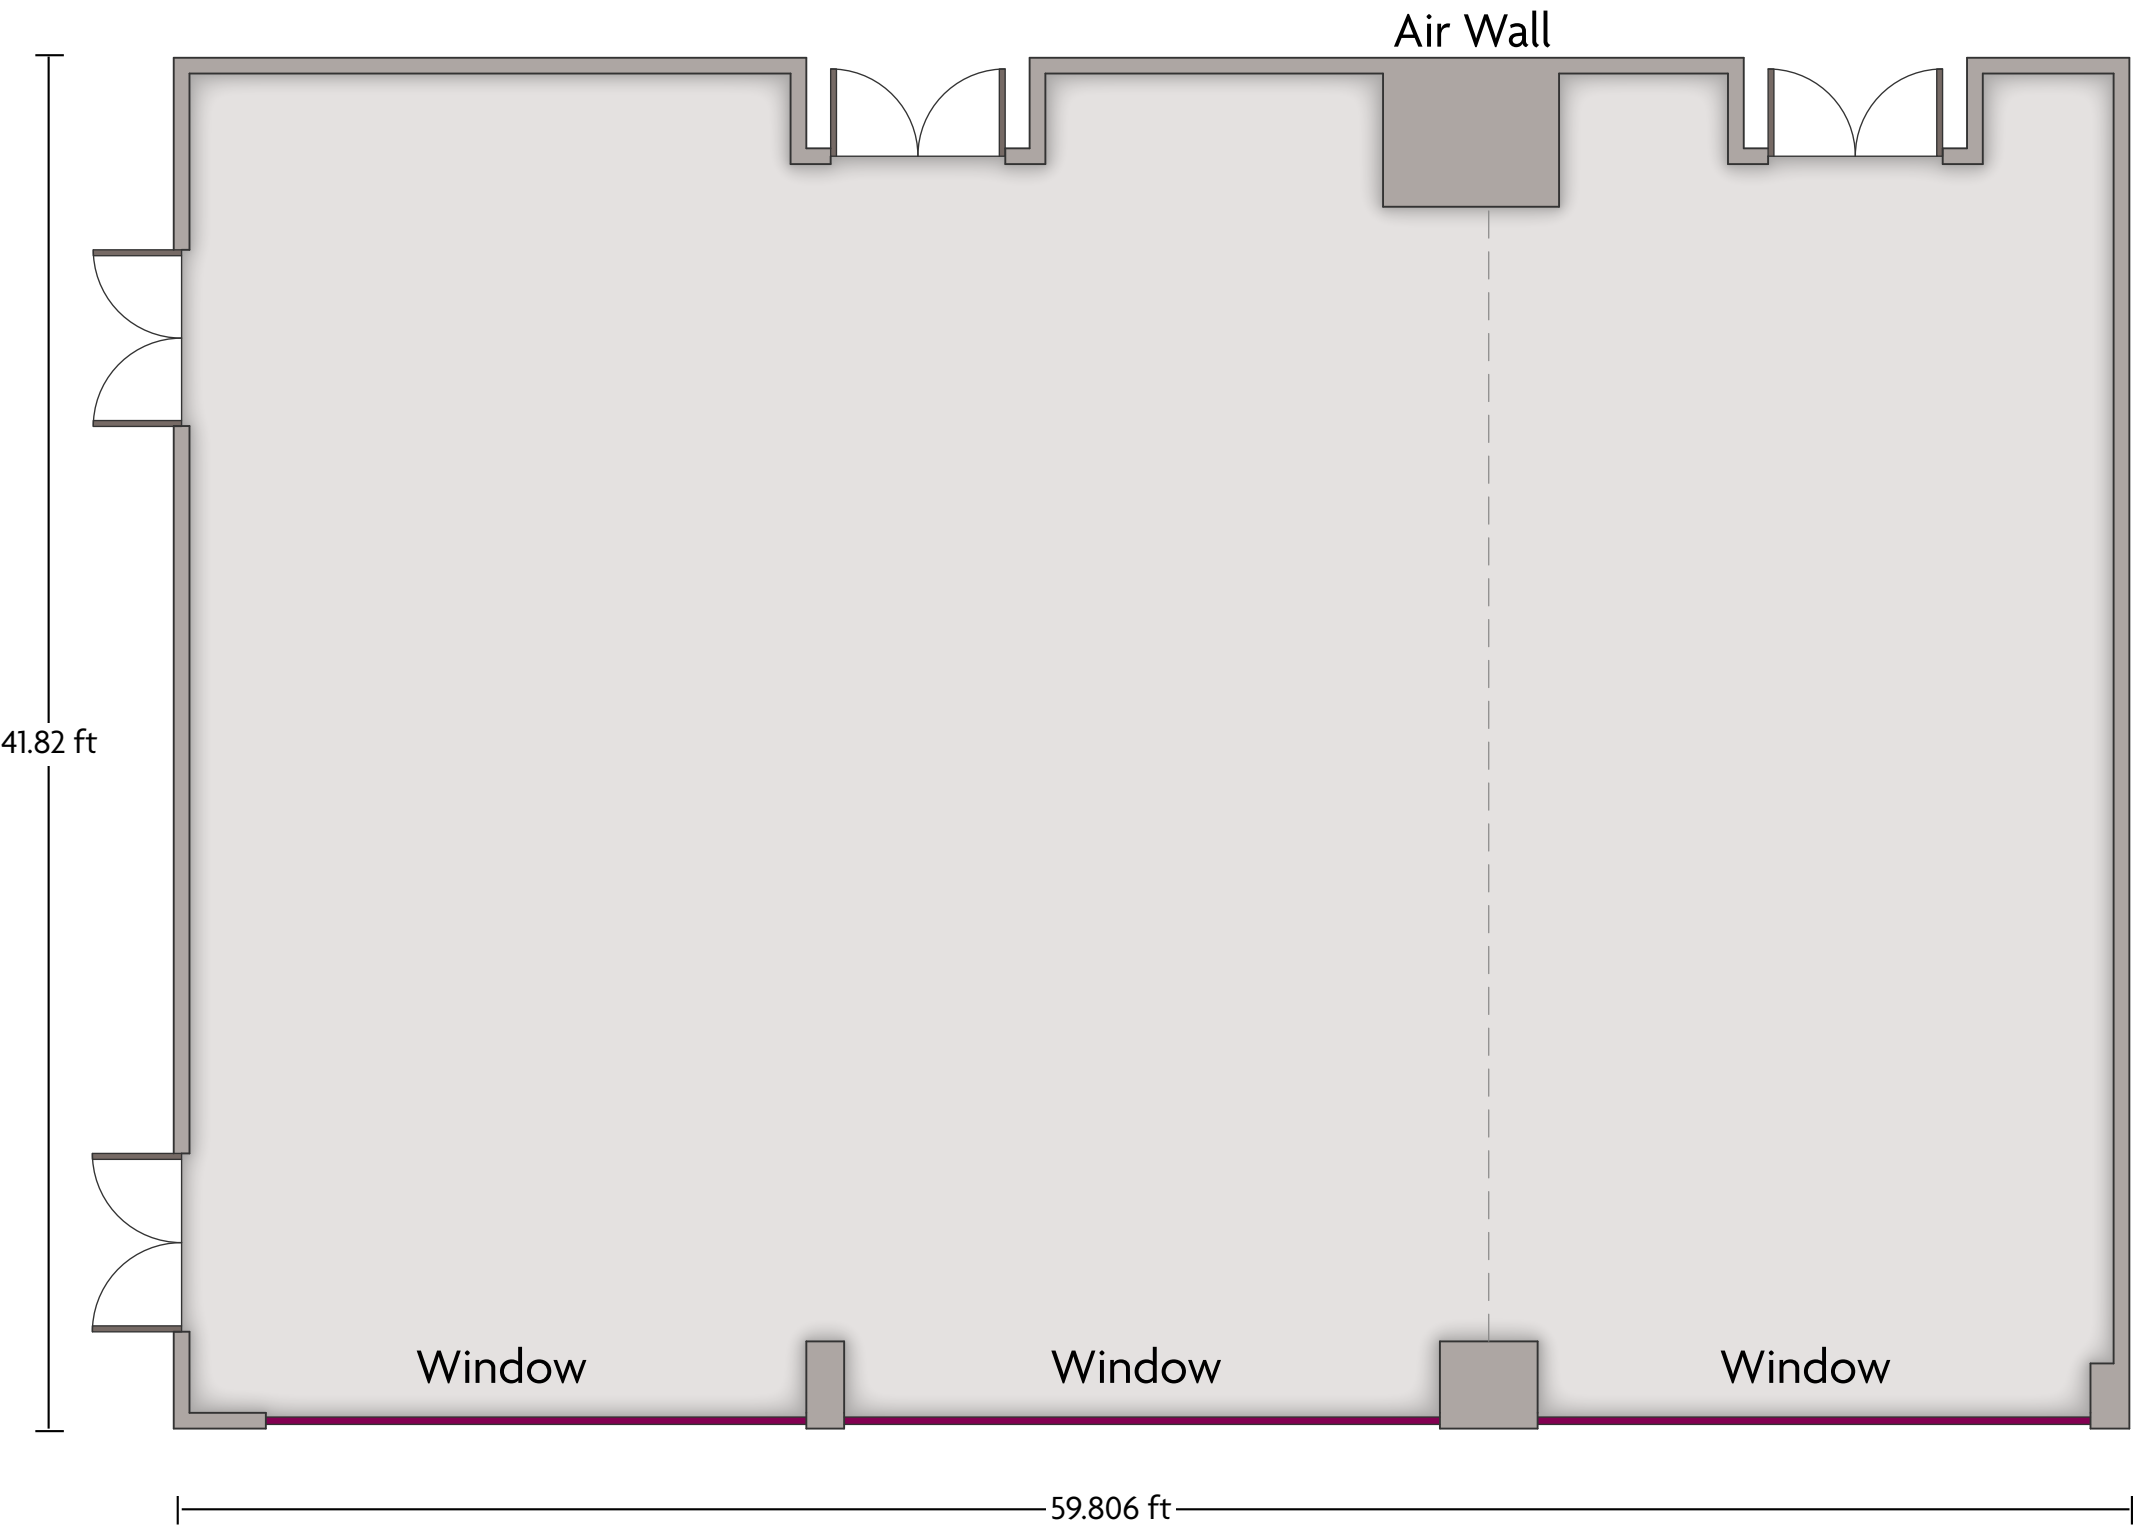

LENGTH: 28.9 Ft WIDTH: 16.3 Ft HEIGHT: 11.5 Ft TOTAL SQUARE FEET: 458 Sq Ft MAXIMUM CAPACITY: 20 POWER OUTLETS: 6

2 International Gate Dyce, I Aberdeen - AB21 0BE, UK | 44-1224-608351

*Multiple layout options available for this space.

LENGTH: 23.5 Ft WIDTH: 15.9 Ft HEIGHT: 11.5 Ft TOTAL SQUARE FEET: 376 Sq Ft MAXIMUM CAPACITY: 14 POWER OUTLETS: 5

2 International Gate Dyce, I Aberdeen - AB21 0BE, UK | 44-1224-608351

*Multiple layout options available for this space.

LENGTH: 59.8 Ft WIDTH: 41.8 Ft HEIGHT: 13 Ft TOTAL SQUARE FEET: 2434 Sq Ft MAXIMUM CAPACITY: 50 POWER OUTLETS: 15

2 International Gate Dyce, I Aberdeen - AB21 0BE, UK | 44-1224-608351

*Multiple layout options available for this space.

LENGTH: 28.9 Ft WIDTH: 15.3 Ft HEIGHT: 11.6 Ft TOTAL SQUARE FEET: 447 Sq Ft MAXIMUM CAPACITY: 20 POWER OUTLETS: 4

2 International Gate Dyce, I Aberdeen - AB21 0BE, UK | 44-1224-608351

*Multiple layout options available for this space.