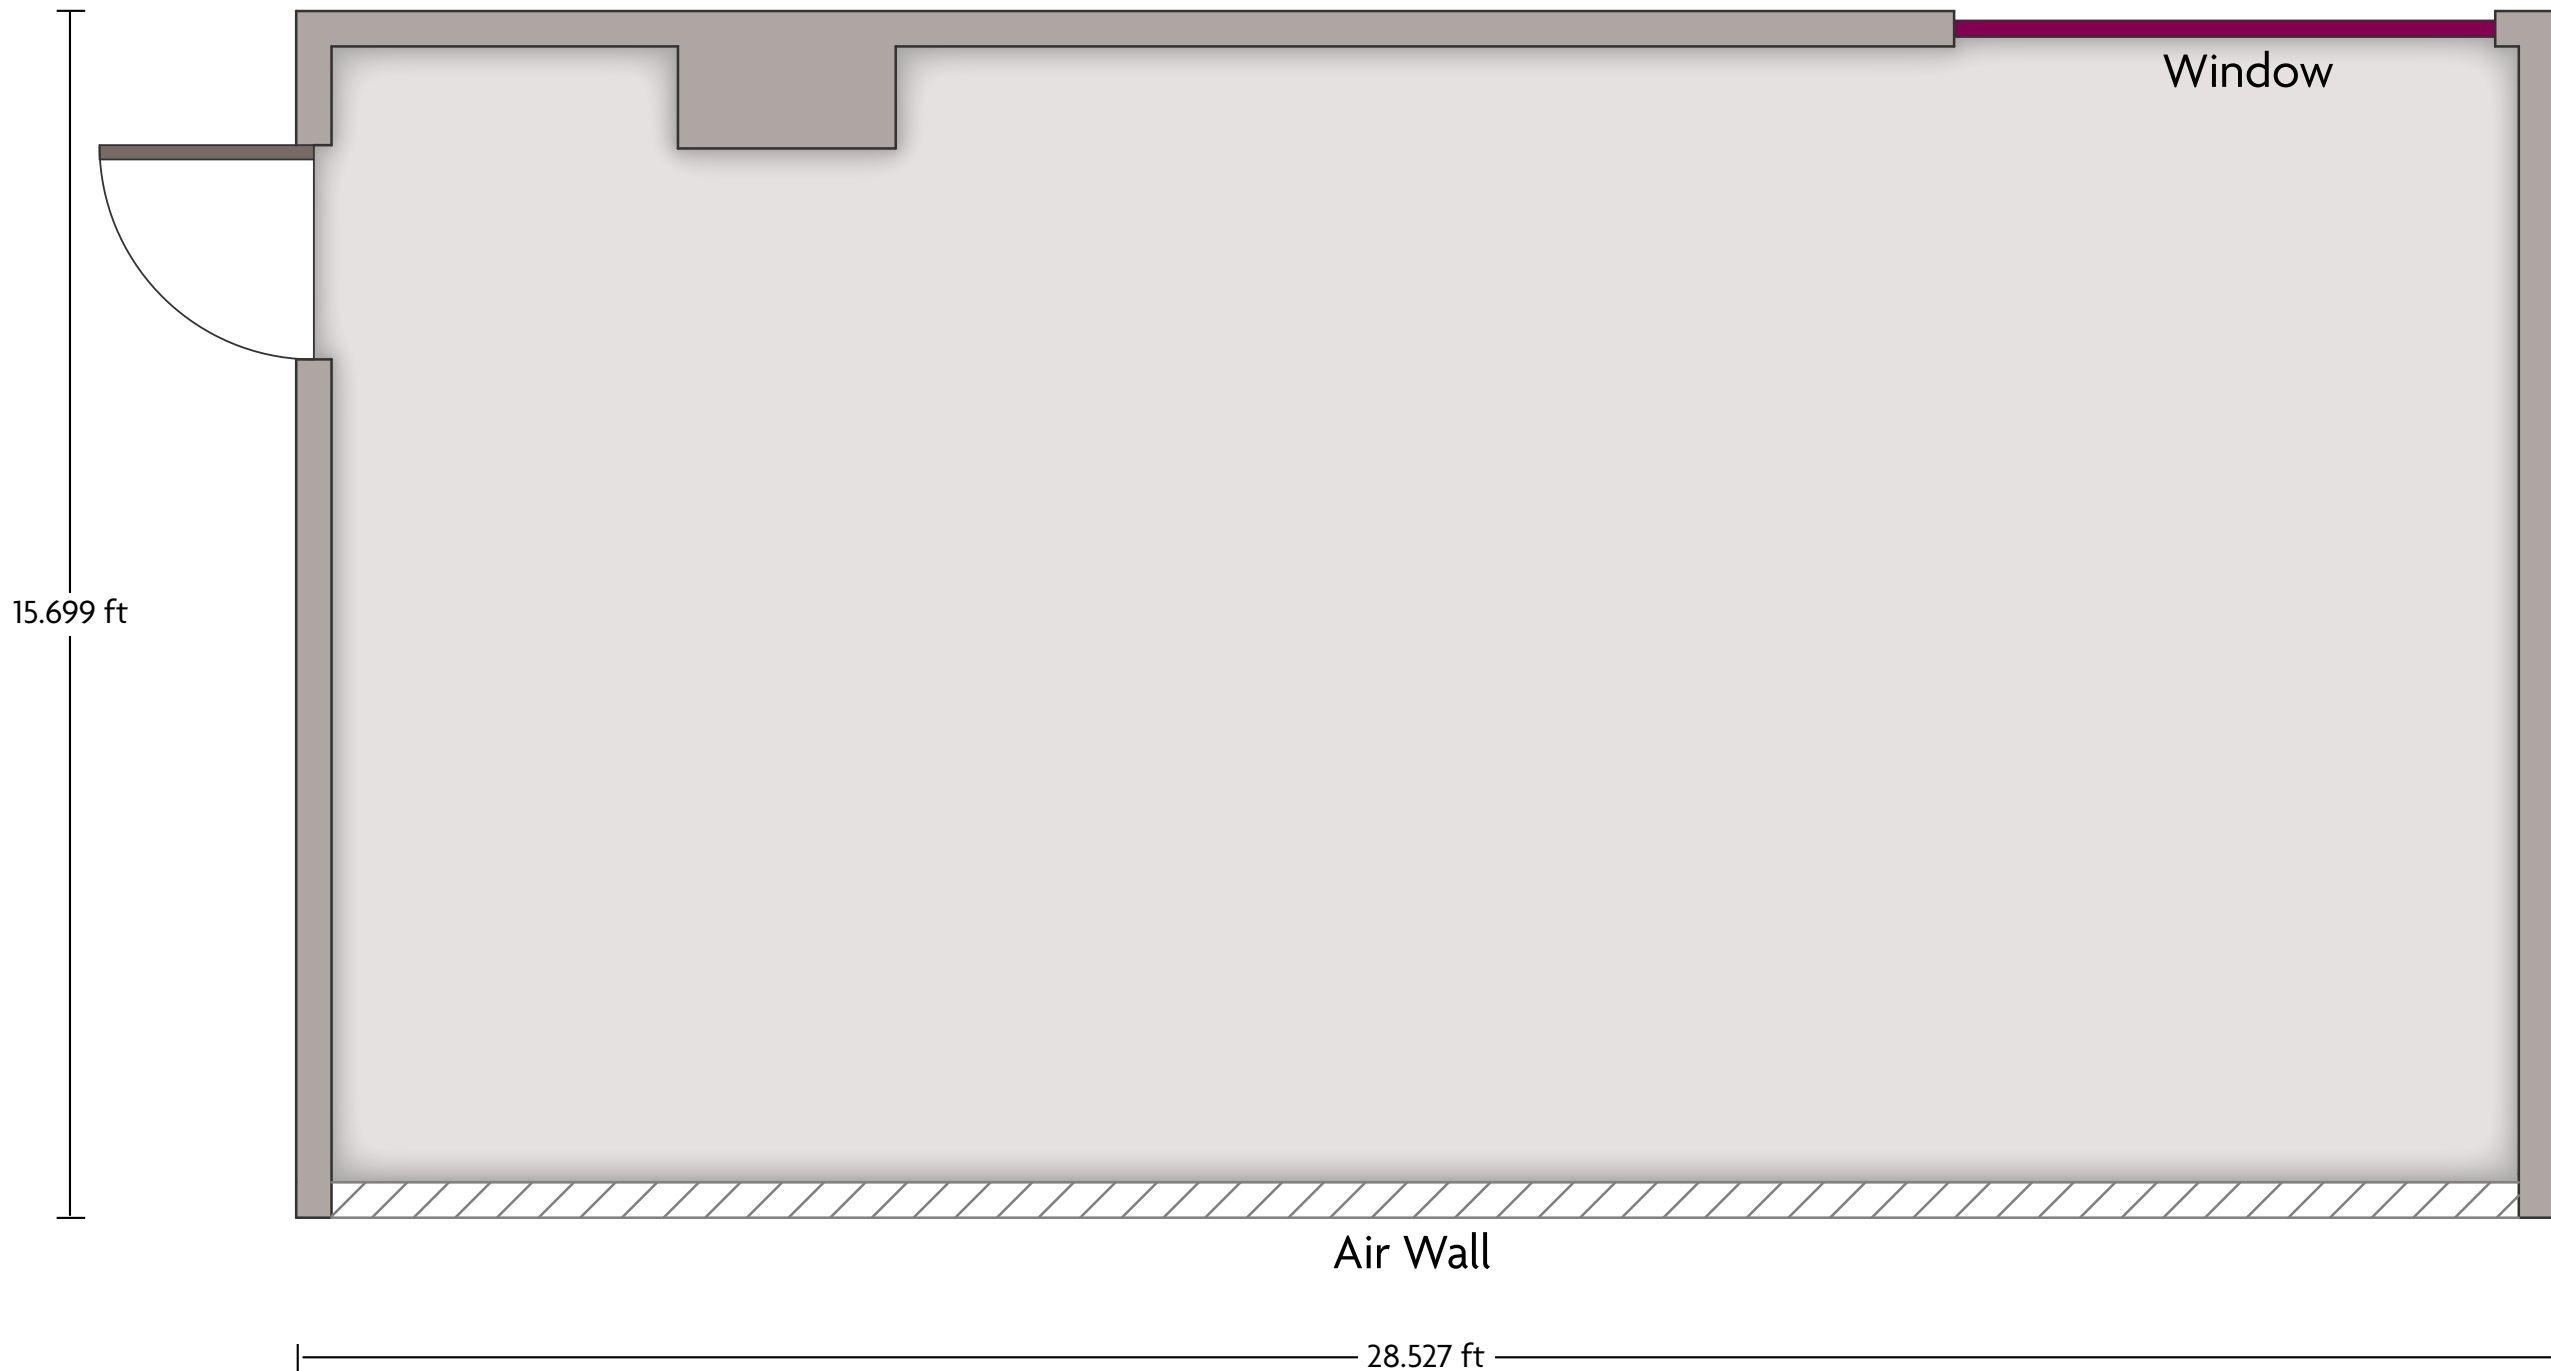

LENGTH: 31.2 Ft WIDTH: 28.5 Ft HEIGHT: 11.2 Ft TOTAL SQUARE FEET: 948 Sq Ft MAXIMUM CAPACITY: 36 POWER OUTLETS: 10

2 International Gate Dyce, I Aberdeen - AB21 0BE, UK | 44-1224-608351

*Multiple layout options available for this space.

LENGTH: 28.5 Ft WIDTH: 15.5 Ft HEIGHT: 11.1 Ft TOTAL SQUARE FEET: 472 Sq Ft MAXIMUM CAPACITY: 18 POWER OUTLETS: 5

2 International Gate Dyce, I Aberdeen - AB21 0BE, UK | 44-1224-608351

*Multiple layout options available for this space.

LENGTH: 28.5 Ft WIDTH: 15.7 Ft HEIGHT: 11.2 Ft TOTAL SQUARE FEET: 477 Sq Ft MAXIMUM CAPACITY: 18 POWER OUTLETS: 5

2 International Gate Dyce, I Aberdeen - AB21 0BE, UK | 44-1224-608351

*Multiple layout options available for this space.

LENGTH: 33.5 Ft WIDTH: 28.8 Ft HEIGHT: 11.5 Ft TOTAL SQUARE FEET: 859 Sq Ft MAXIMUM CAPACITY: 34 POWER OUTLETS: 11

2 International Gate Dyce, I Aberdeen - AB21 0BE, UK | 44-1224-608351

*Multiple layout options available for this space.