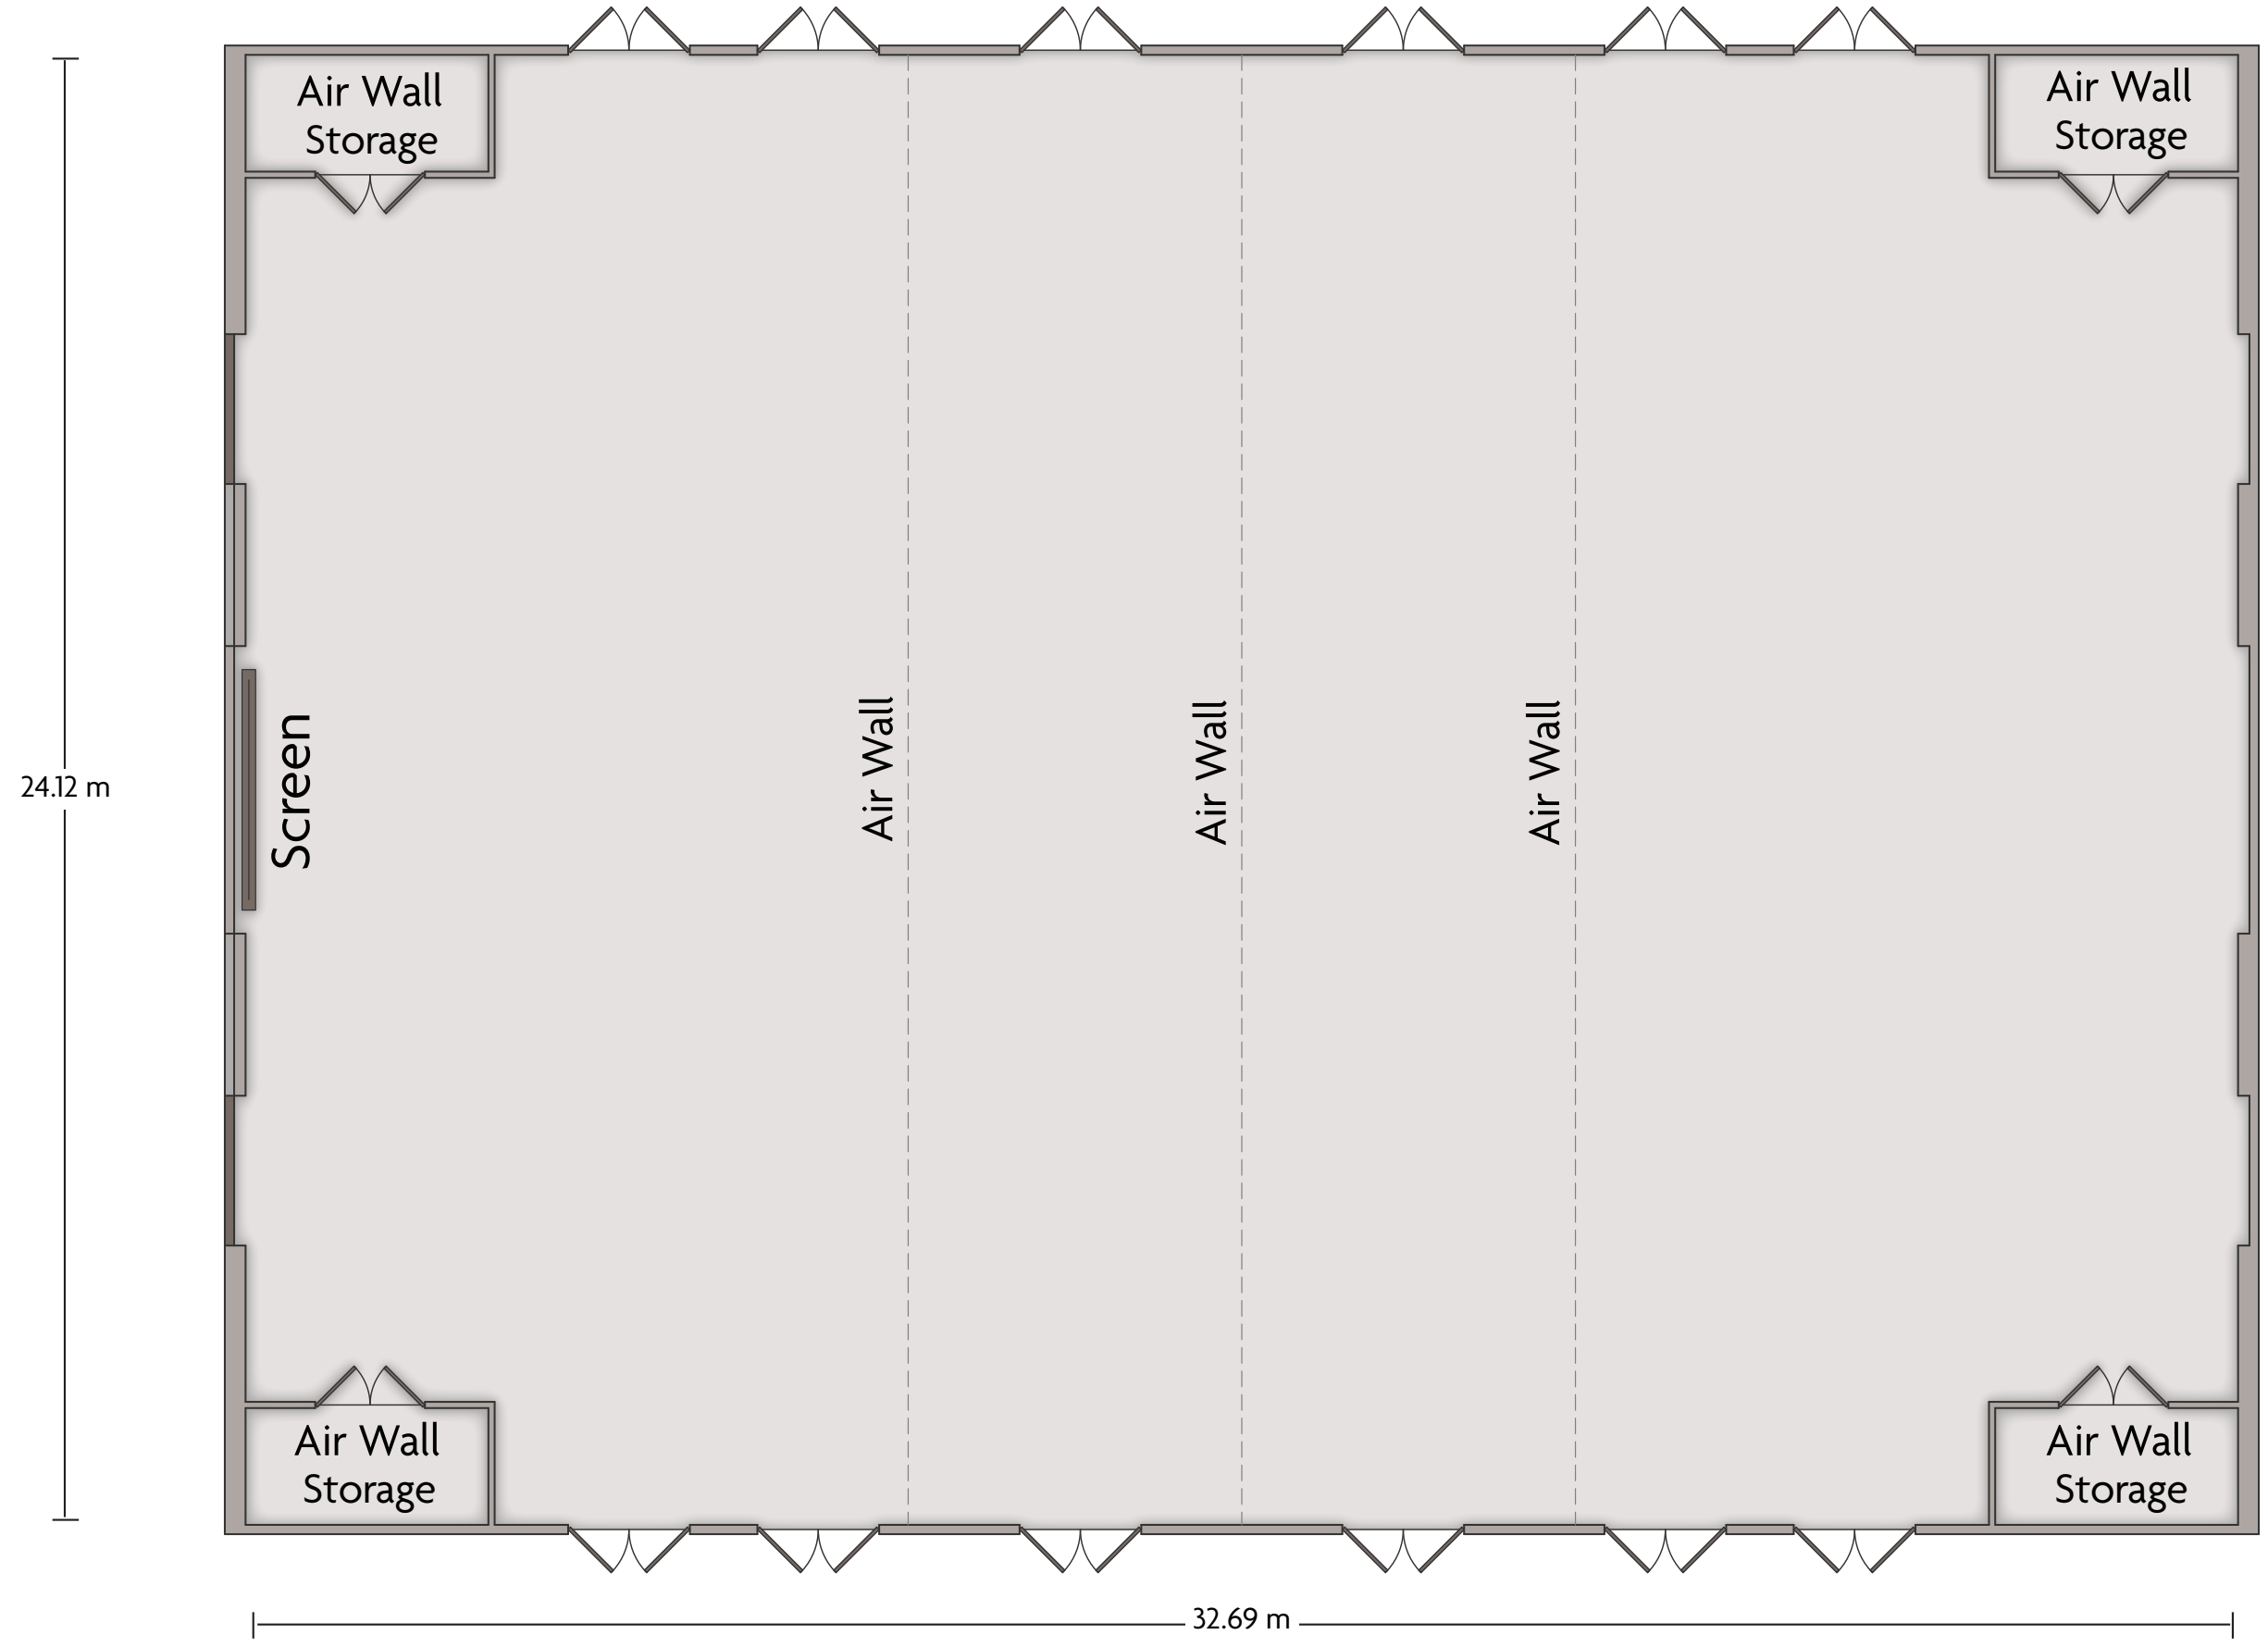

LENGTH: 25.92 m WIDTH: 12.14 m HEIGHT: 3.49 m TOTAL SQUARE METERS: 310.61 m² MAXIMUM CAPACITY: 300 POWER OUTLETS: 9

2-3 Ote-Machi I Toyama-shi Toyama - 930-0084, Japan | 81.76.4951111

*Multiple layout options available for this space.

LENGTH: 6.78 m WIDTH: 3.74 m HEIGHT: 3.00 m TOTAL SQUARE METERS: 24.97 m² MAXIMUM CAPACITY: 45 POWER OUTLETS: 2

2-3 Ote-Machi I Toyama-shi Toyama - 930-0084, Japan | 81.76.4951111

*Multiple layout options available for this space.

LENGTH: 14.73 m WIDTH: 6.78 m HEIGHT: 3.00 m TOTAL SQUARE METERS: 98.07 m² MAXIMUM CAPACITY: 180 POWER OUTLETS: 8

2-3 Ote-Machi I Toyama-shi Toyama - 930-0084, Japan | 81.76.4951111

*Multiple layout options available for this space.

LENGTH: 24.12 m WIDTH: 10.79 m HEIGHT: 7.08 m TOTAL SQUARE METERS: 243.81 m² MAXIMUM CAPACITY: 340 POWER OUTLETS: 7

2-3 Ote-Machi I Toyama-shi Toyama - 930-0084, Japan | 81.76.4951111

*Multiple layout options available for this space.