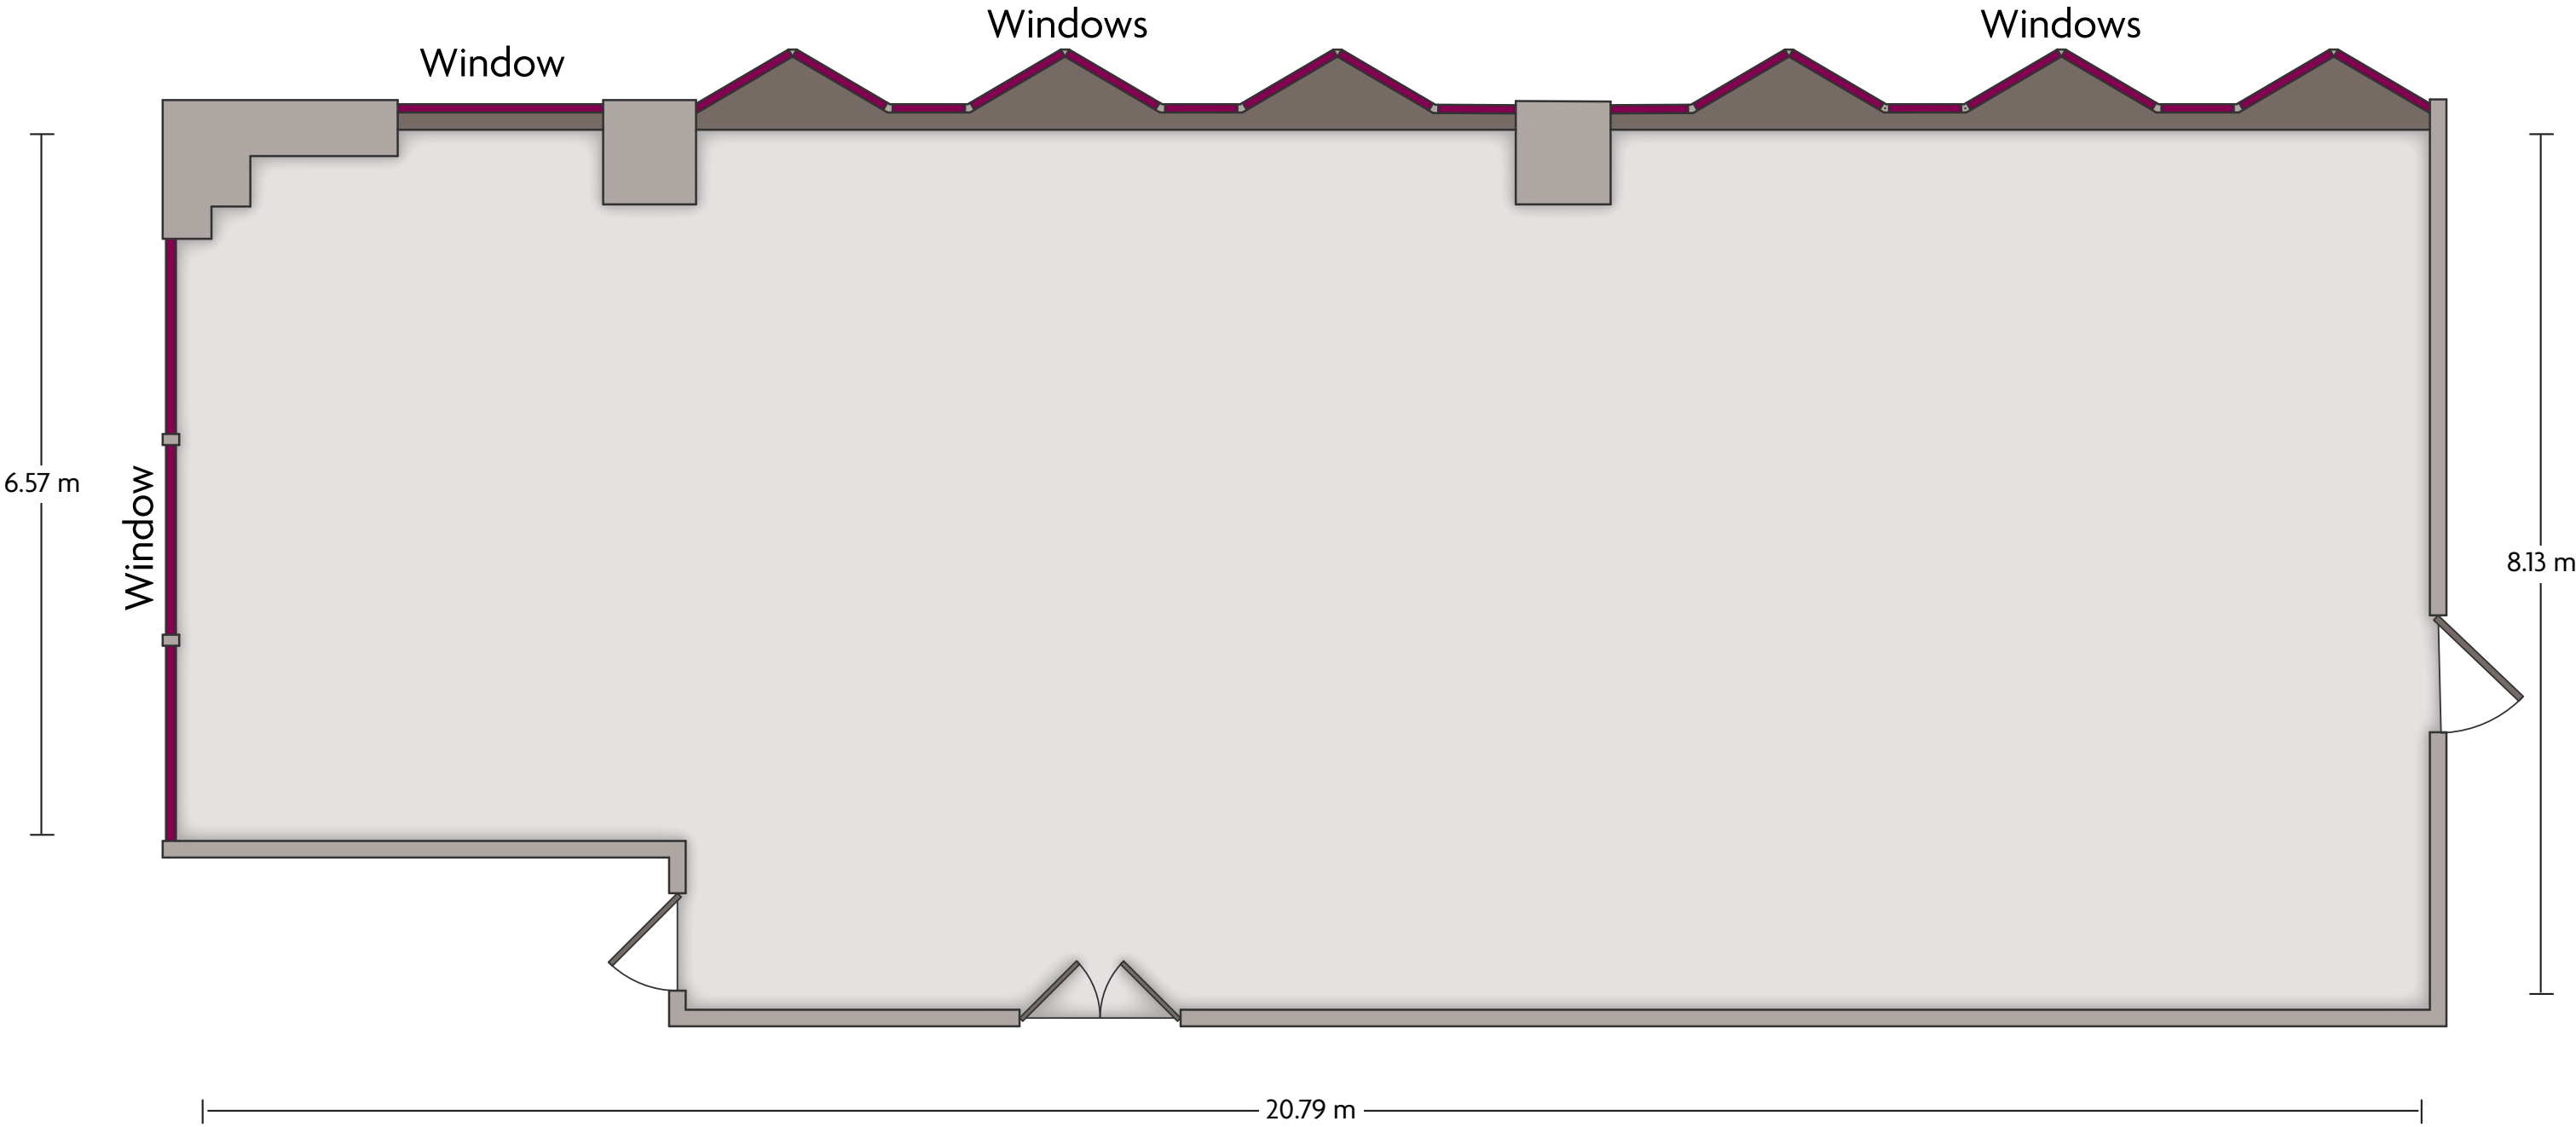

LENGTH: 8.70 m WIDTH: 6.82 m HEIGHT: 3.00 m TOTAL SQUARE METERS: 58.02 m² MAXIMUM CAPACITY: 60 POWER OUTLETS: 4

2-3 Ote-Machi I Toyama-shi Toyama - 930-0084, Japan | 81.76.4951111

*Multiple layout options available for this space.

LENGTH: 6.82 m WIDTH: 4.57 m HEIGHT: 3.00 m TOTAL SQUARE METERS: 30.32 m² MAXIMUM CAPACITY: 30 POWER OUTLETS: 2

2-3 Ote-Machi I Toyama-shi Toyama - 930-0084, Japan | 81.76.4951111

*Multiple layout options available for this space.

LENGTH: 6.82 m WIDTH: 4.03 m HEIGHT: 3.00 m TOTAL SQUARE METERS: 27.03 m² MAXIMUM CAPACITY: 30 POWER OUTLETS: 2

2-3 Ote-Machi I Toyama-shi Toyama - 930-0084, Japan | 81.76.4951111

*Multiple layout options available for this space.

LENGTH: 20.79 m WIDTH: 8.13 m HEIGHT: 3.42 m TOTAL SQUARE METERS: 159.61 m² MAXIMUM CAPACITY: 100 POWER OUTLETS: 8

2-3 Ote-Machi I Toyama-shi Toyama - 930-0084, Japan | 81.76.4951111

*Multiple layout options available for this space.