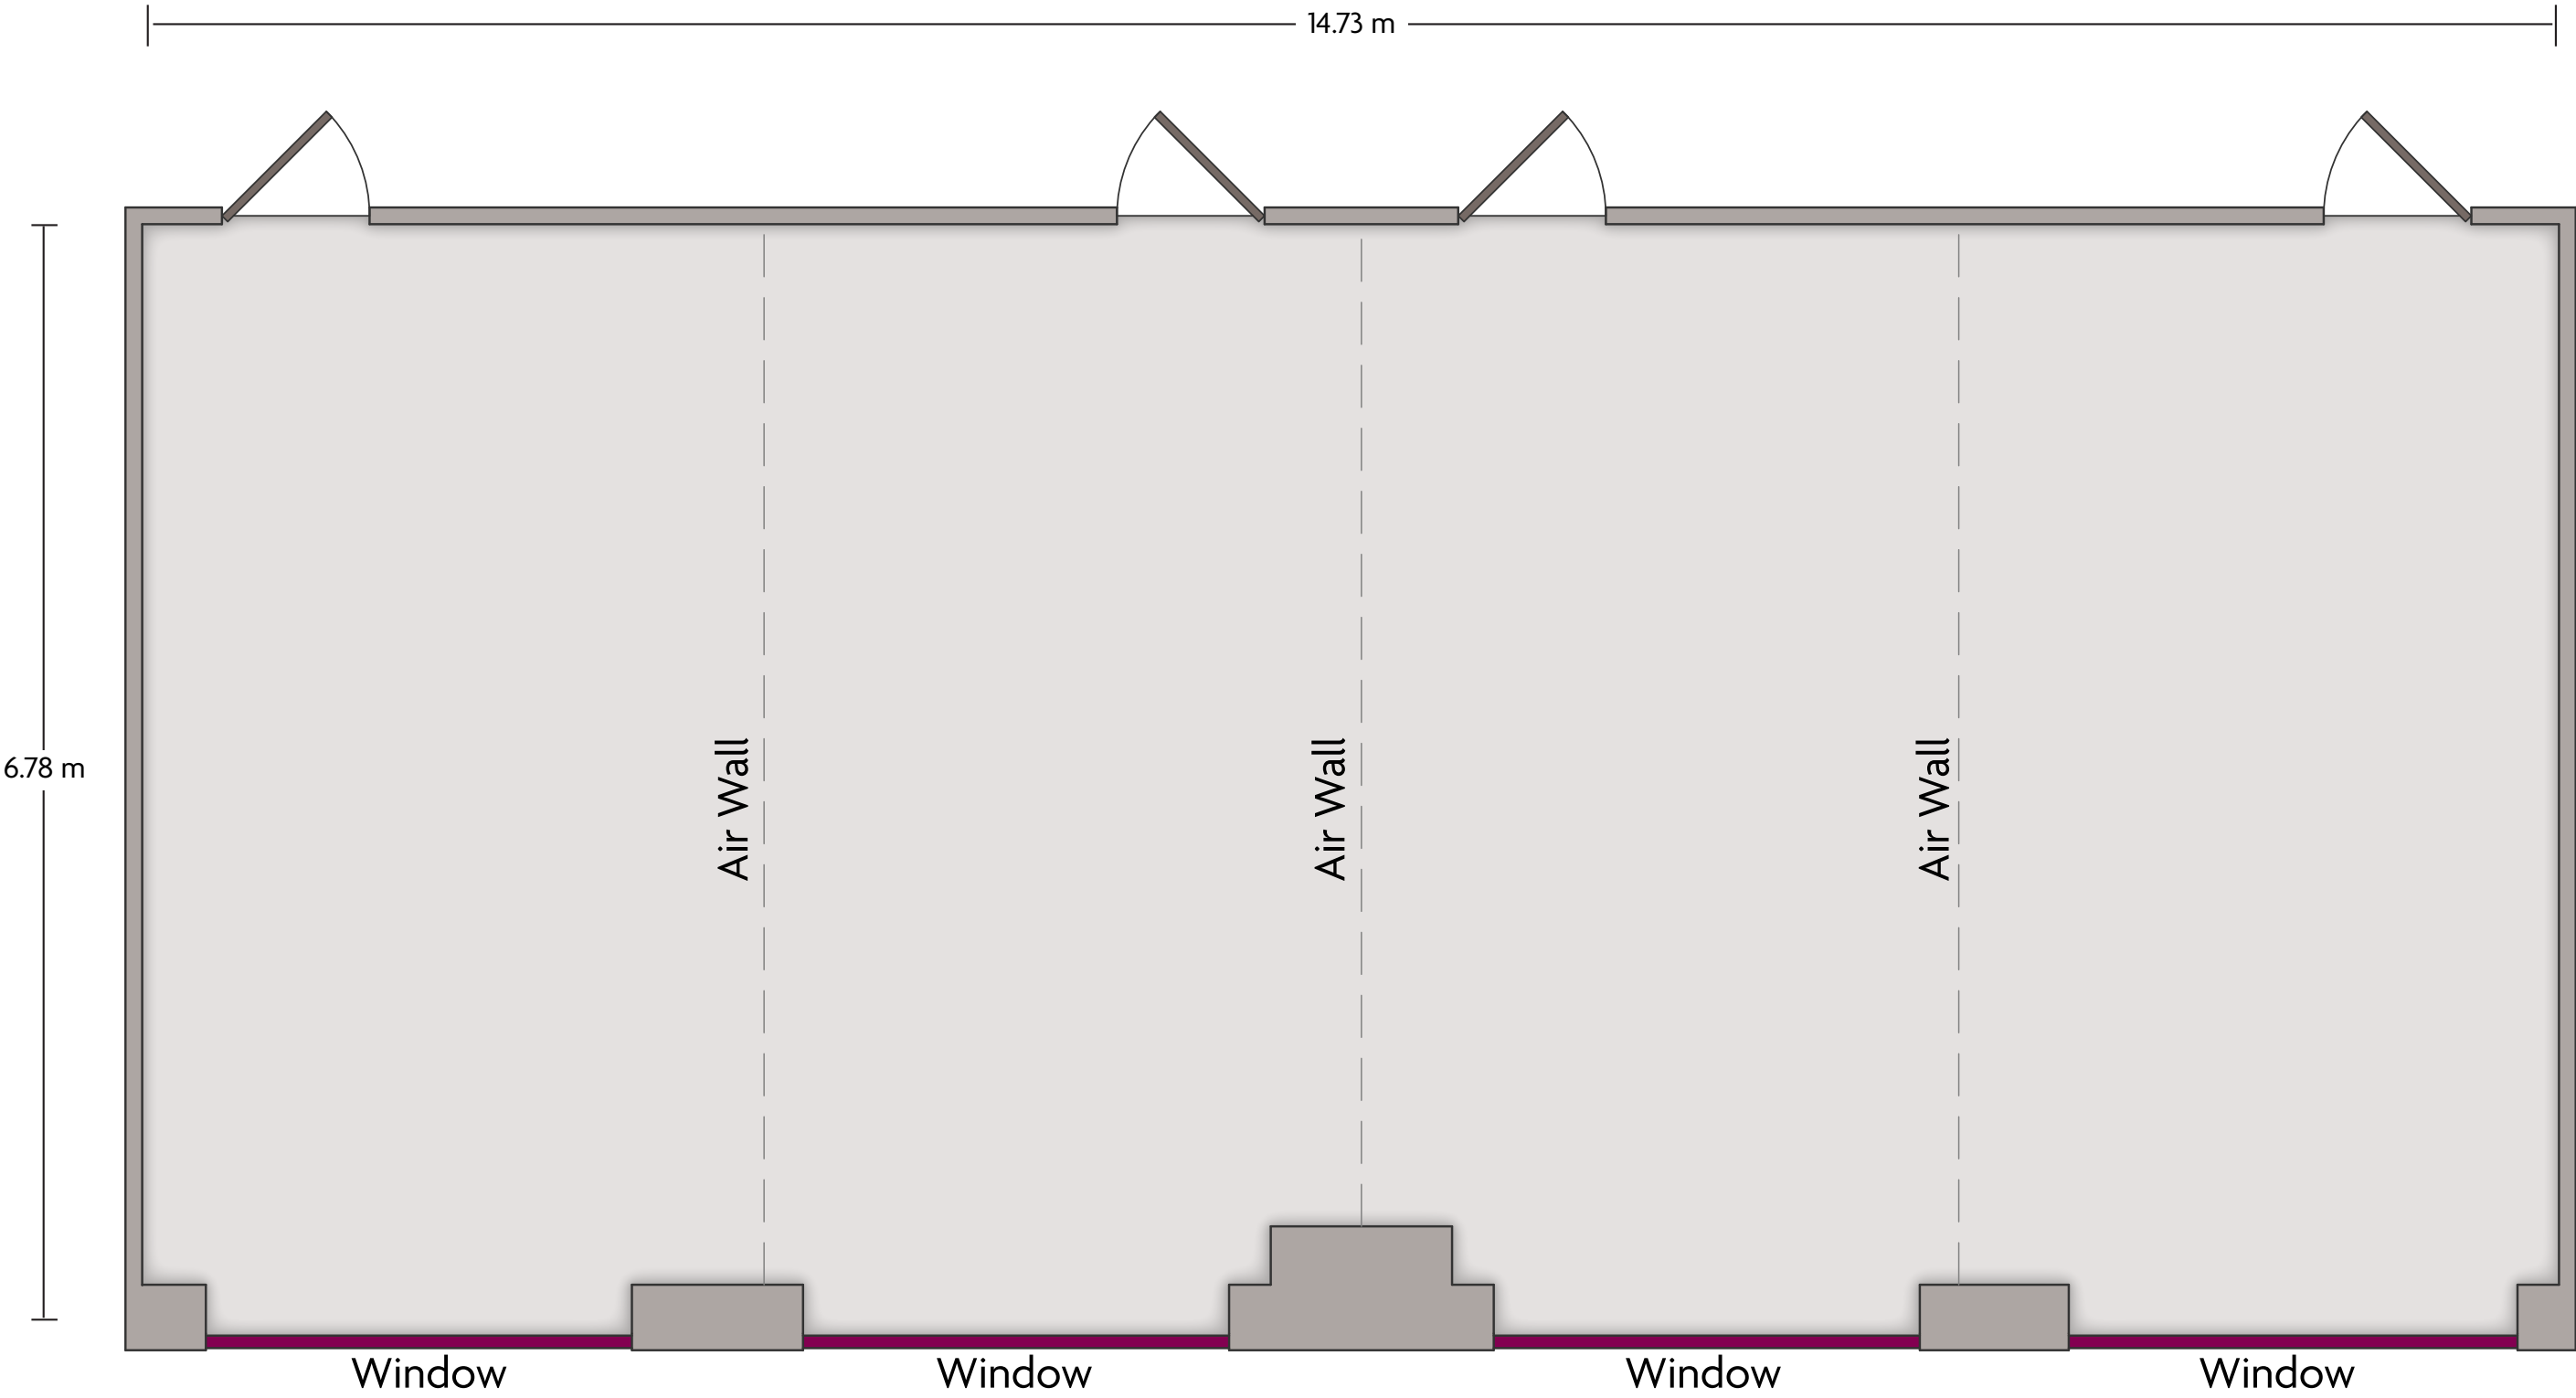

LENGTH: 25.92 m WIDTH: 12.14 m HEIGHT: 3.49 m TOTAL SQUARE METERS: 310.61 m² MAXIMUM CAPACITY: 300 POWER OUTLETS: 9

2-3 Ote-Machi I Toyama-shi Toyama - 930-0084, Japan | 81.76.4951111

*Multiple layout options available for this space.

LENGTH: 6.78 m WIDTH: 3.74 m HEIGHT: 3.00 m TOTAL SQUARE METERS: 24.97 m² MAXIMUM CAPACITY: 45 POWER OUTLETS: 2

2-3 Ote-Machi I Toyama-shi Toyama - 930-0084, Japan | 81.76.4951111

*Multiple layout options available for this space.

LENGTH: 14.73 m WIDTH: 6.78 m HEIGHT: 3.00 m TOTAL SQUARE METERS: 98.07 m² MAXIMUM CAPACITY: 180 POWER OUTLETS: 8

2-3 Ote-Machi I Toyama-shi Toyama - 930-0084, Japan | 81.76.4951111

*Multiple layout options available for this space.

LENGTH: 24.12 m WIDTH: 10.79 m HEIGHT: 7.08 m TOTAL SQUARE METERS: 243.81 m² MAXIMUM CAPACITY: 340 POWER OUTLETS: 7

2-3 Ote-Machi I Toyama-shi Toyama - 930-0084, Japan | 81.76.4951111

*Multiple layout options available for this space.