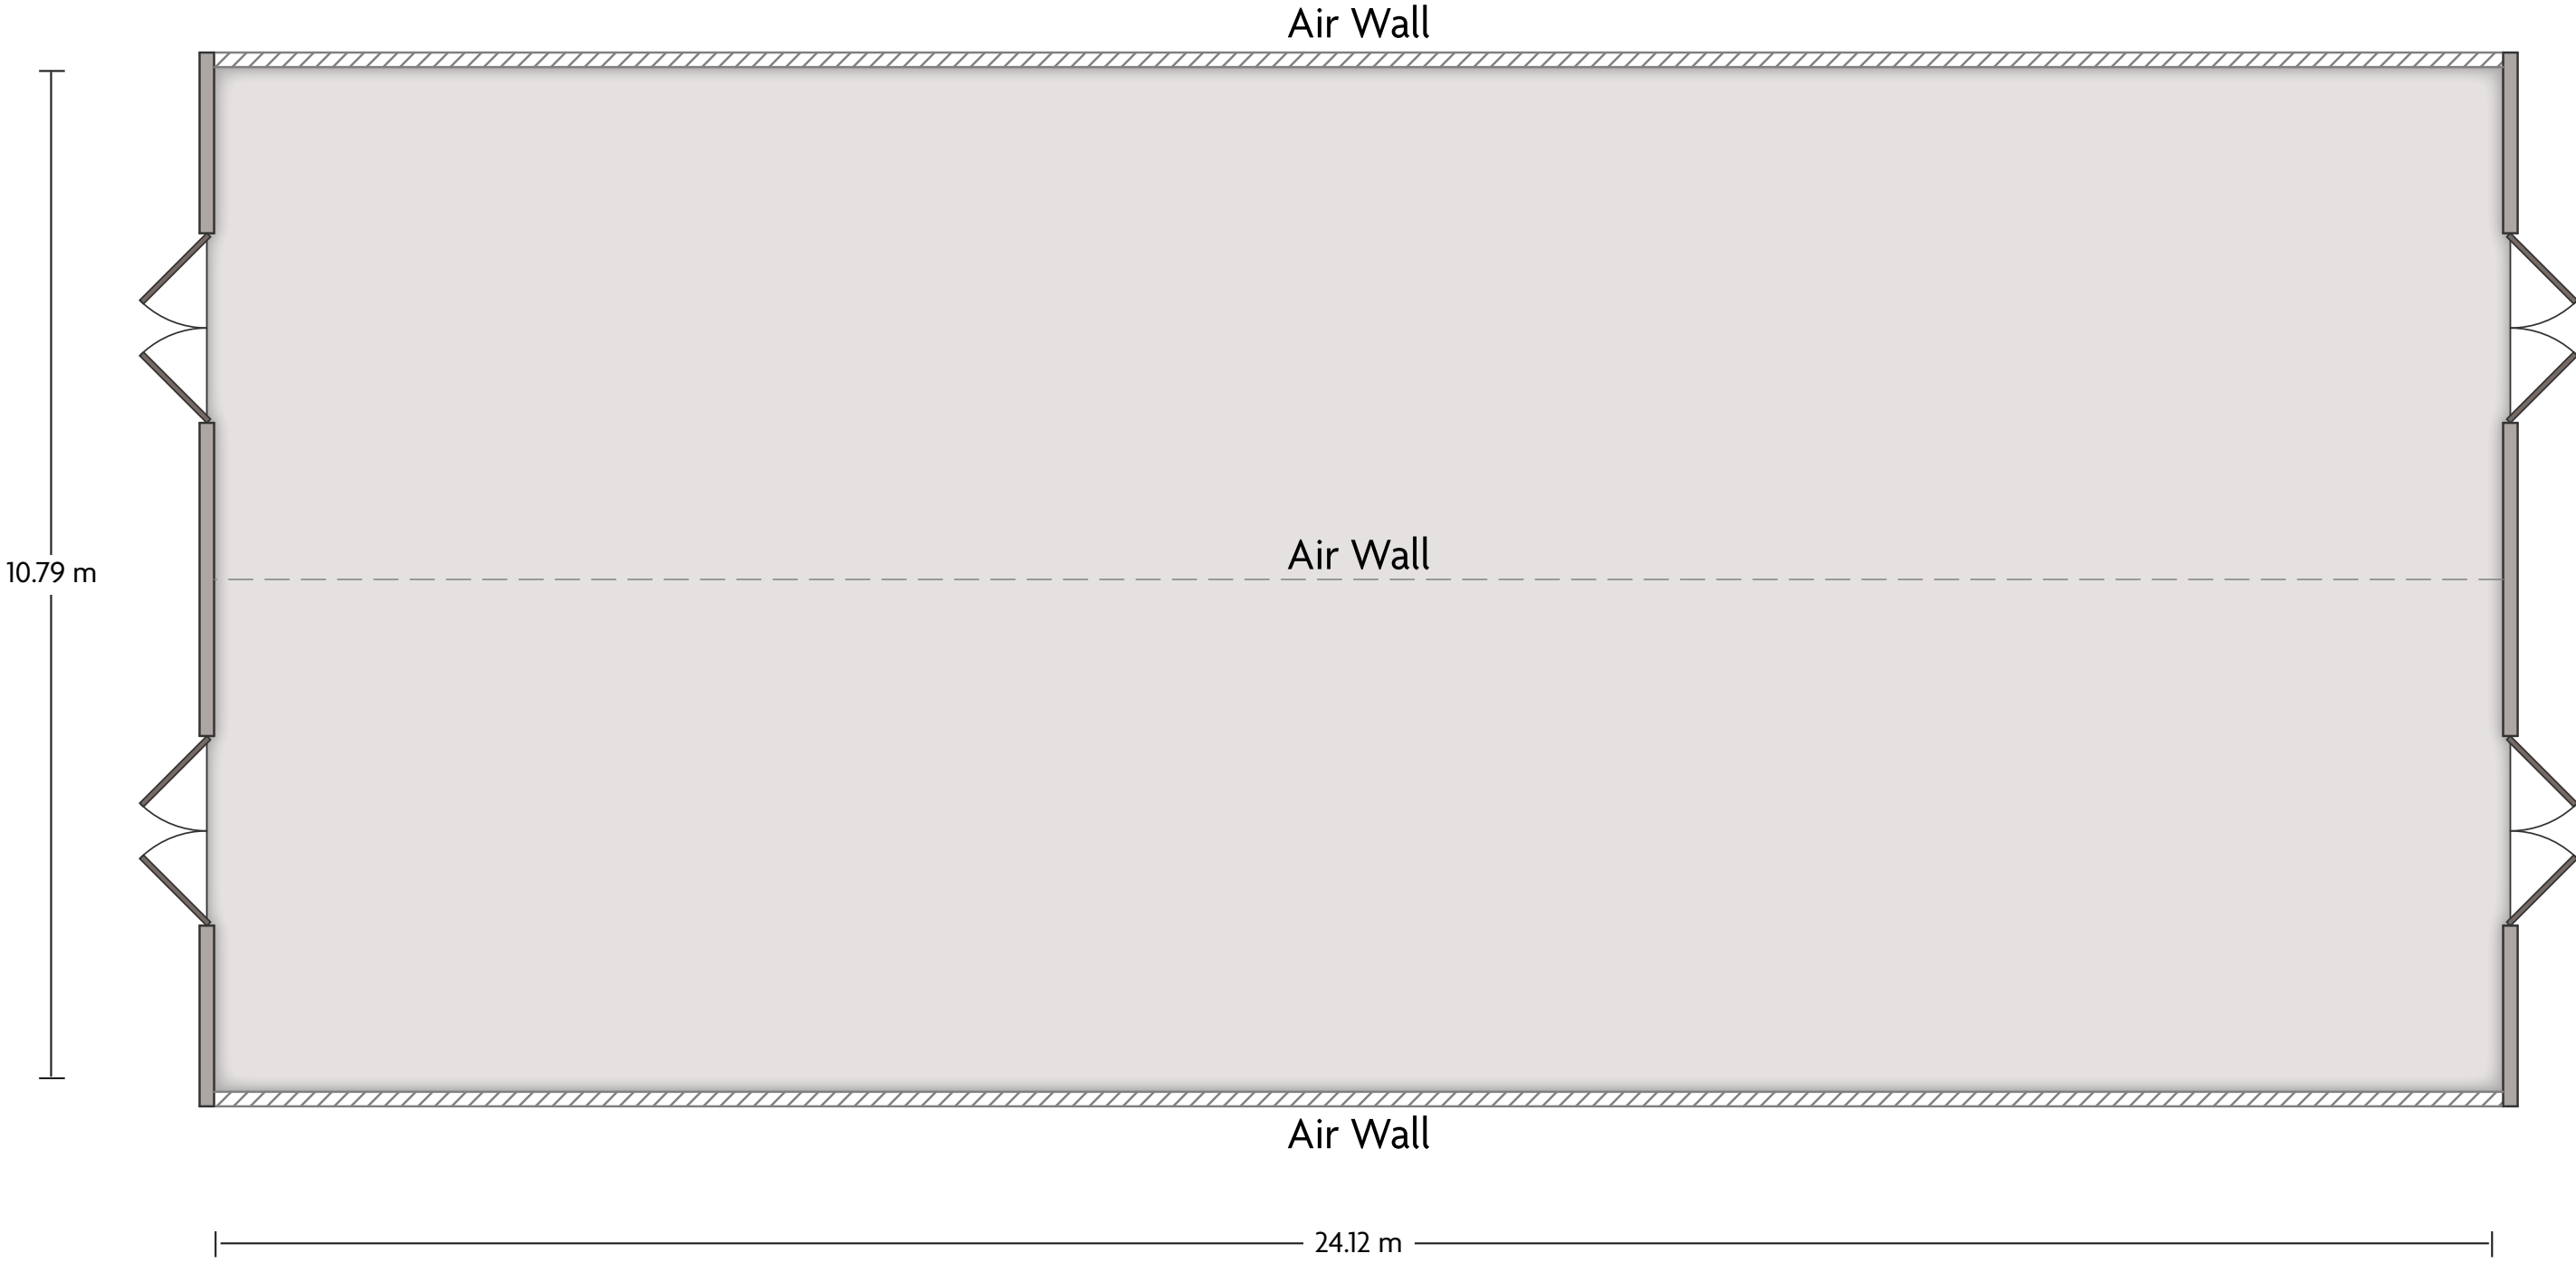

LENGTH: 24.12 m   WIDTH: 10.79 m   HEIGHT: 7.08 m   TOTAL SQUARE METERS: 260.28 m²   MAXIMUM CAPACITY: 340   POWER OUTLETS: 2

2-3 Ote-Machi I Toyama-shi Toyama - 930-0084, Japan | 81.76.4951111

*Multiple layout options available for this space.