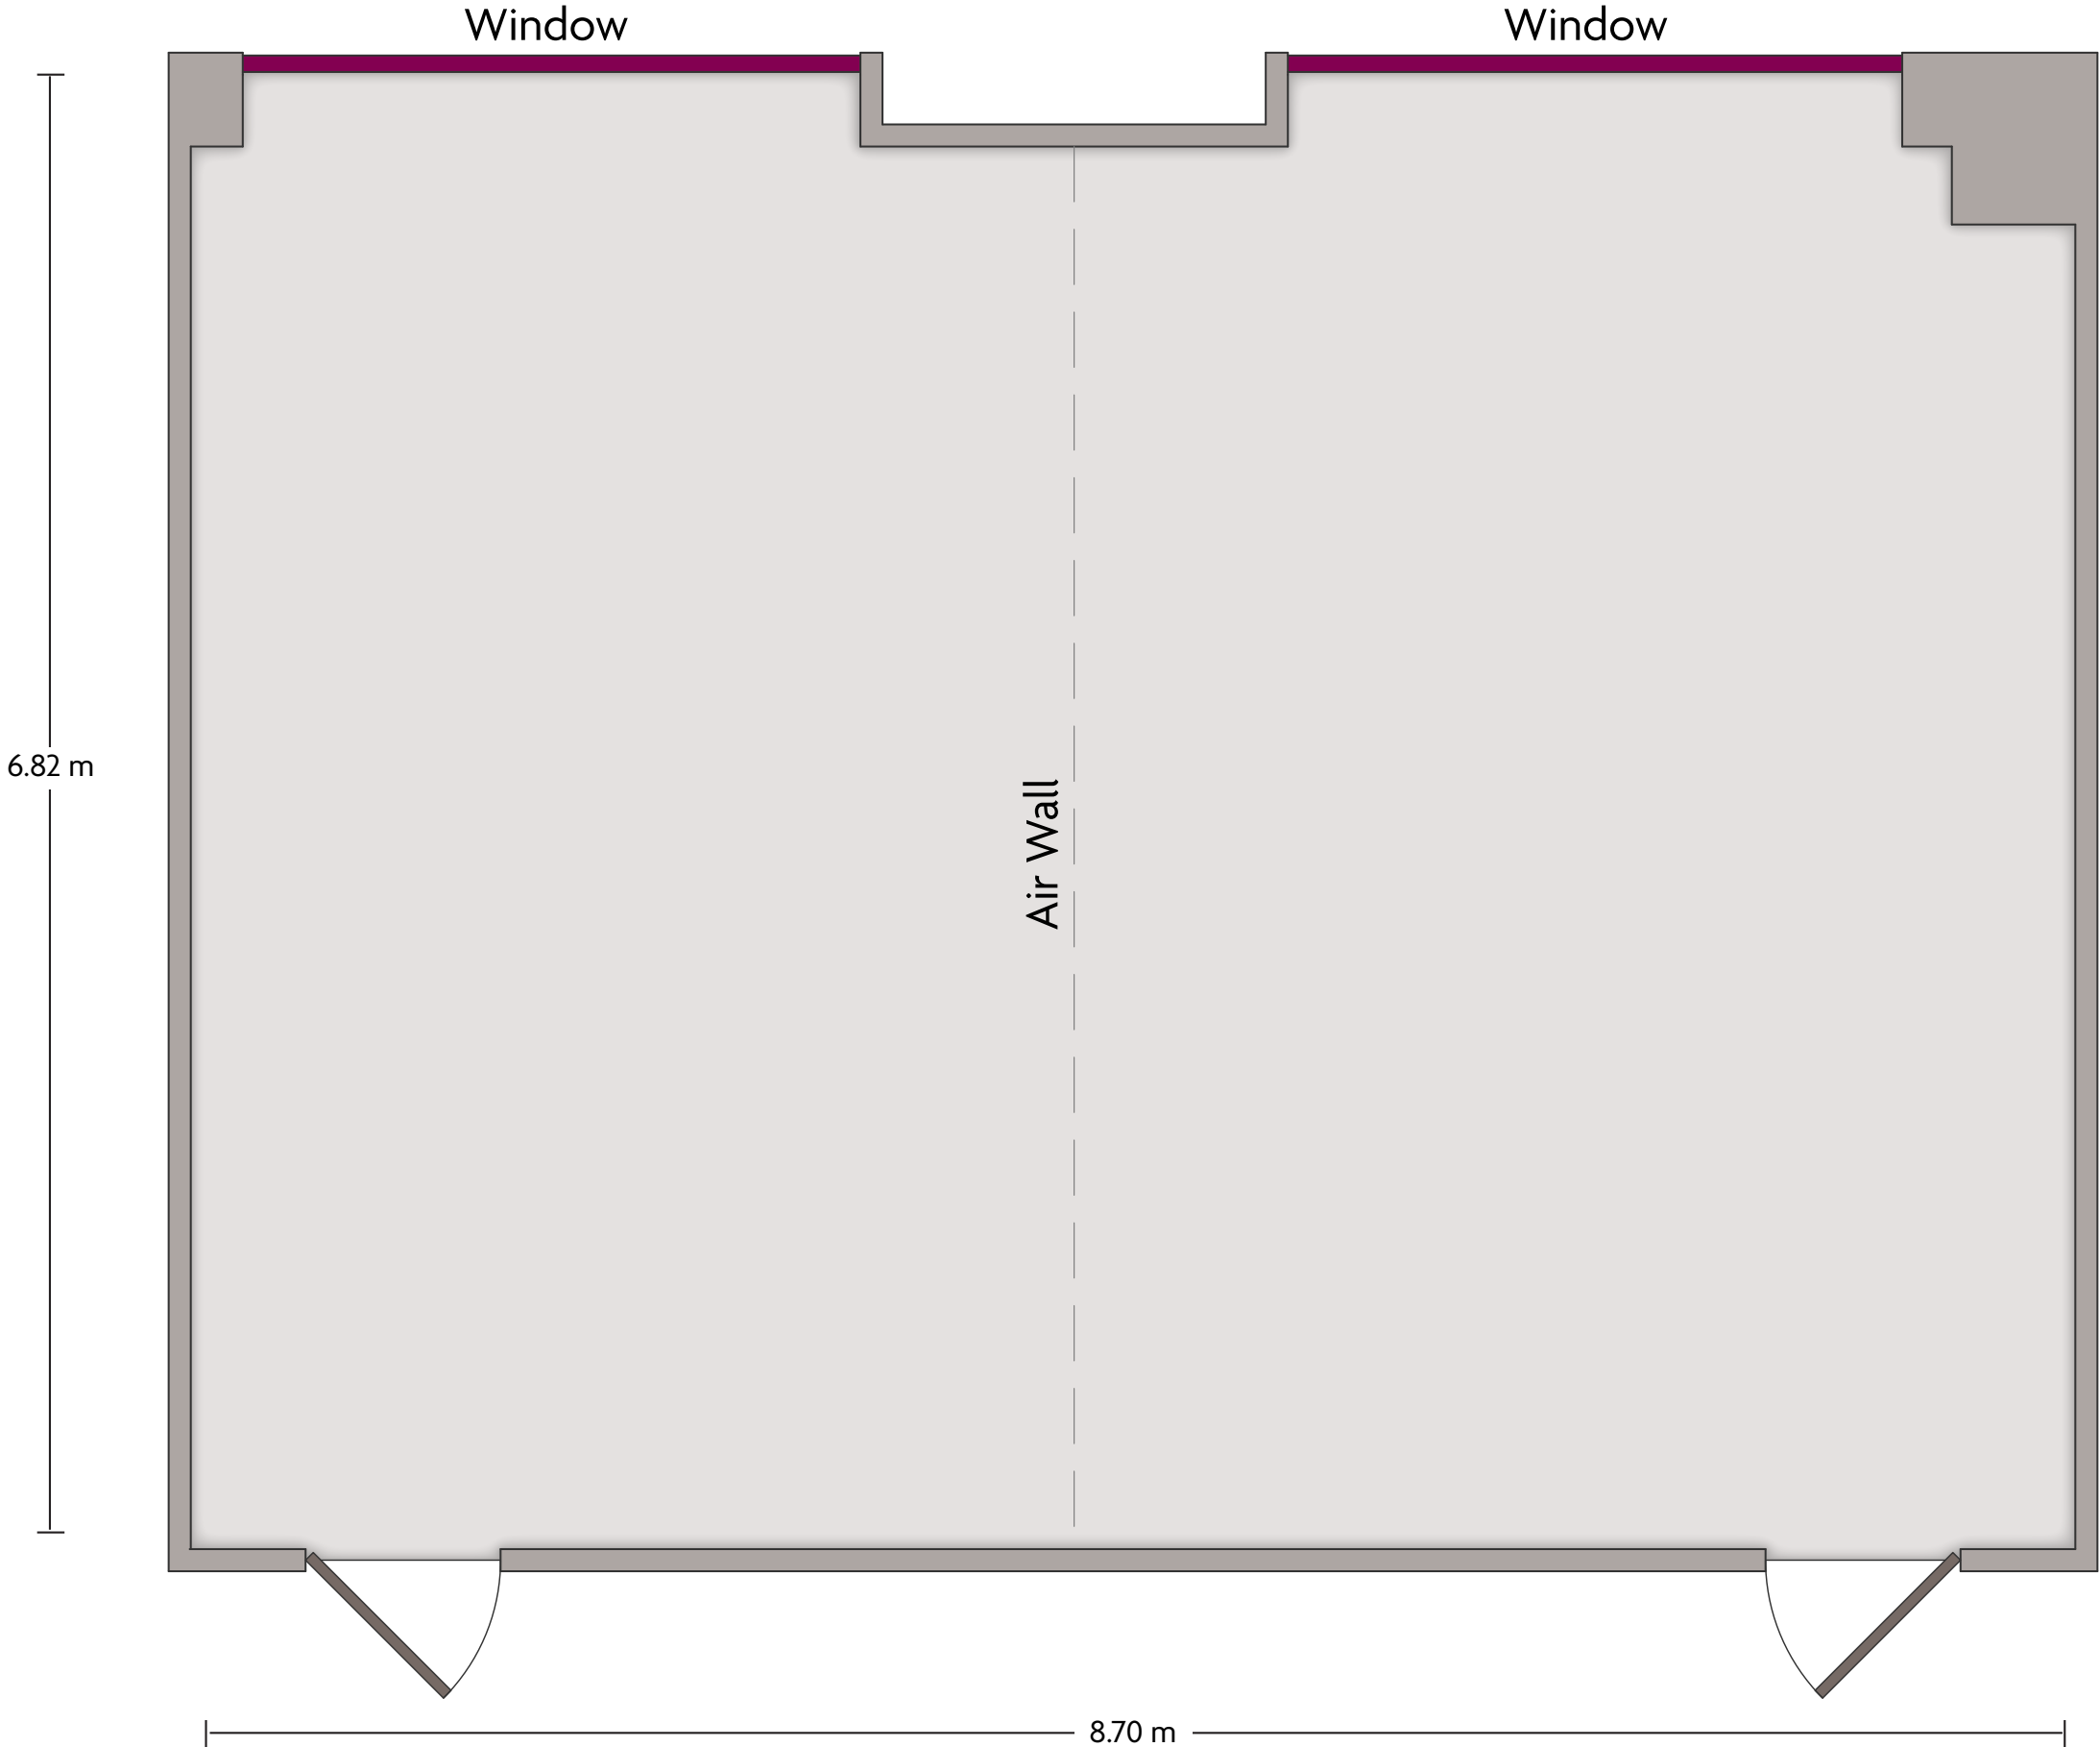

LENGTH: 24.12 m WIDTH: 10.79 m HEIGHT: 7.08 m TOTAL SQUARE METERS: 260.28 m² MAXIMUM CAPACITY: 340 POWER OUTLETS: 2

2-3 Ote-Machi I Toyama-shi Toyama - 930-0084, Japan | 81.76.4951111

*Multiple layout options available for this space.

LENGTH: 24.12 m WIDTH: 10.98 m HEIGHT: 7.08 m TOTAL SQUARE METERS: 243.71 m² MAXIMUM CAPACITY: 340 POWER OUTLETS: 6

2-3 Ote-Machi I Toyama-shi Toyama - 930-0084, Japan | 81.76.4951111

*Multiple layout options available for this space.

LENGTH: 8.70 m WIDTH: 6.82 m HEIGHT: 3.00 m TOTAL SQUARE METERS: 58.02 m² MAXIMUM CAPACITY: 60 POWER OUTLETS: 4

2-3 Ote-Machi I Toyama-shi Toyama - 930-0084, Japan | 81.76.4951111

*Multiple layout options available for this space.

LENGTH: 6.82 m WIDTH: 4.57 m HEIGHT: 3.00 m TOTAL SQUARE METERS: 30.32 m² MAXIMUM CAPACITY: 30 POWER OUTLETS: 2

2-3 Ote-Machi I Toyama-shi Toyama - 930-0084, Japan | 81.76.4951111

*Multiple layout options available for this space.