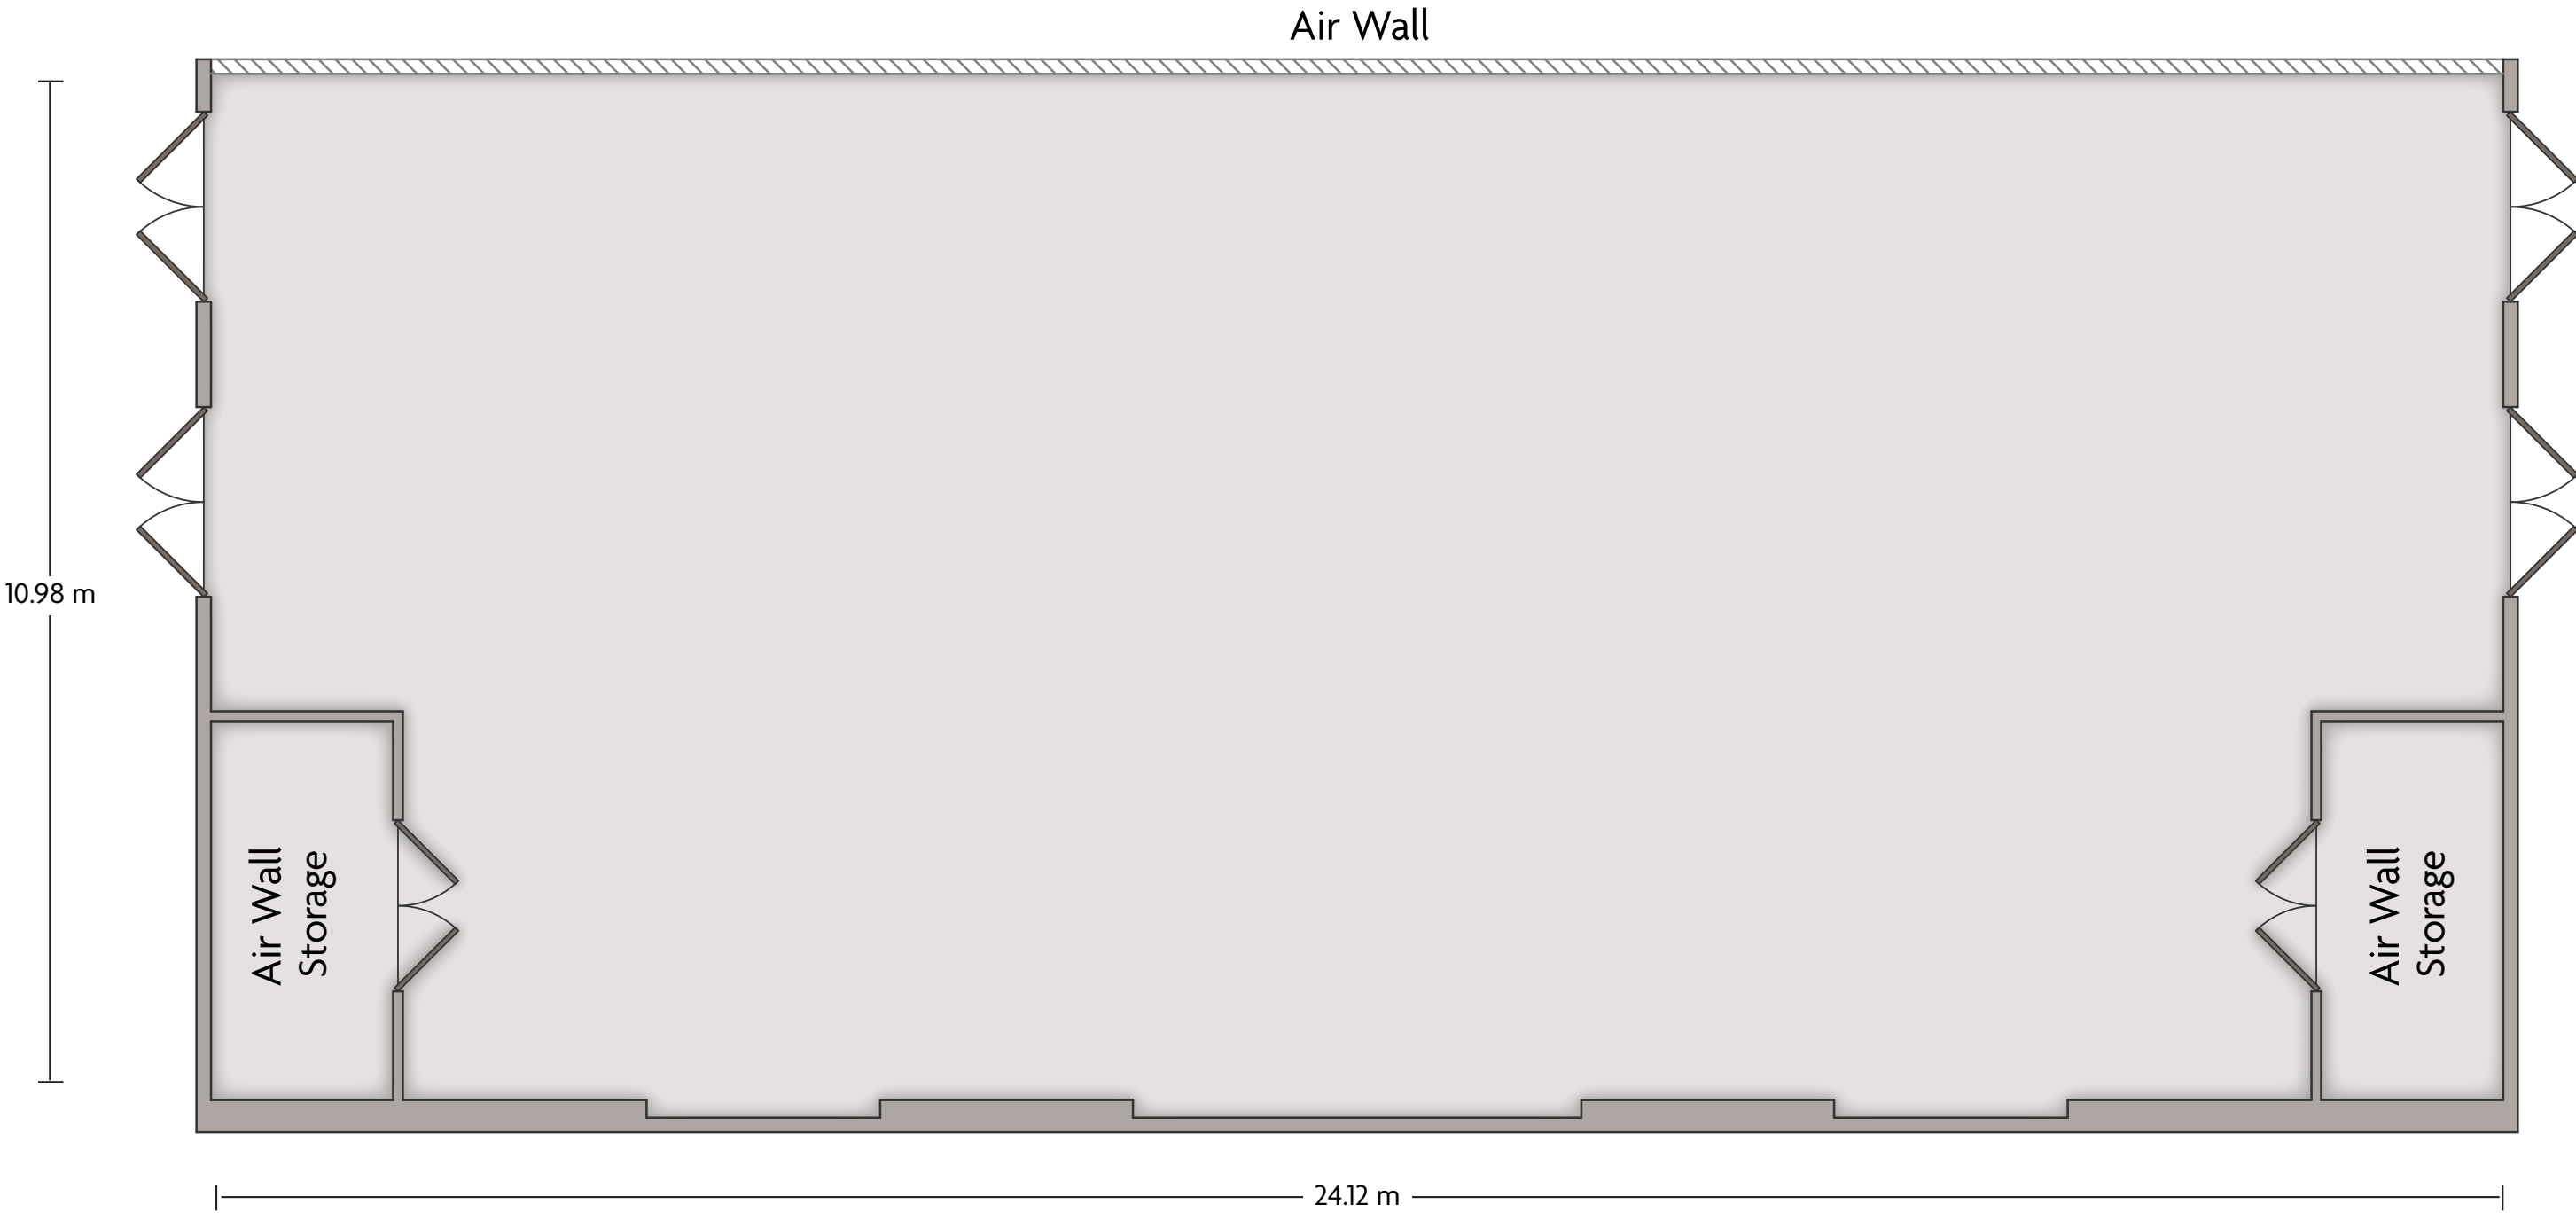

LENGTH: 24.12 m WIDTH: 10.79 m HEIGHT: 7.08 m TOTAL SQUARE METERS: 243.81 m² MAXIMUM CAPACITY: 340 POWER OUTLETS: 7

2-3 Ote-Machi I Toyama-shi Toyama - 930-0084, Japan | 81.76.4951111

*Multiple layout options available for this space.

LENGTH: 24.12 m WIDTH: 10.79 m HEIGHT: 7.08 m TOTAL SQUARE METERS: 260.28 m² MAXIMUM CAPACITY: 340 POWER OUTLETS: 2

2-3 Ote-Machi I Toyama-shi Toyama - 930-0084, Japan | 81.76.4951111

*Multiple layout options available for this space.

LENGTH: 24.12 m WIDTH: 10.98 m HEIGHT: 7.08 m TOTAL SQUARE METERS: 243.71 m² MAXIMUM CAPACITY: 340 POWER OUTLETS: 6

2-3 Ote-Machi I Toyama-shi Toyama - 930-0084, Japan | 81.76.4951111

*Multiple layout options available for this space.

LENGTH: 8.70 m WIDTH: 6.82 m HEIGHT: 3.00 m TOTAL SQUARE METERS: 58.02 m² MAXIMUM CAPACITY: 60 POWER OUTLETS: 4

2-3 Ote-Machi I Toyama-shi Toyama - 930-0084, Japan | 81.76.4951111

*Multiple layout options available for this space.