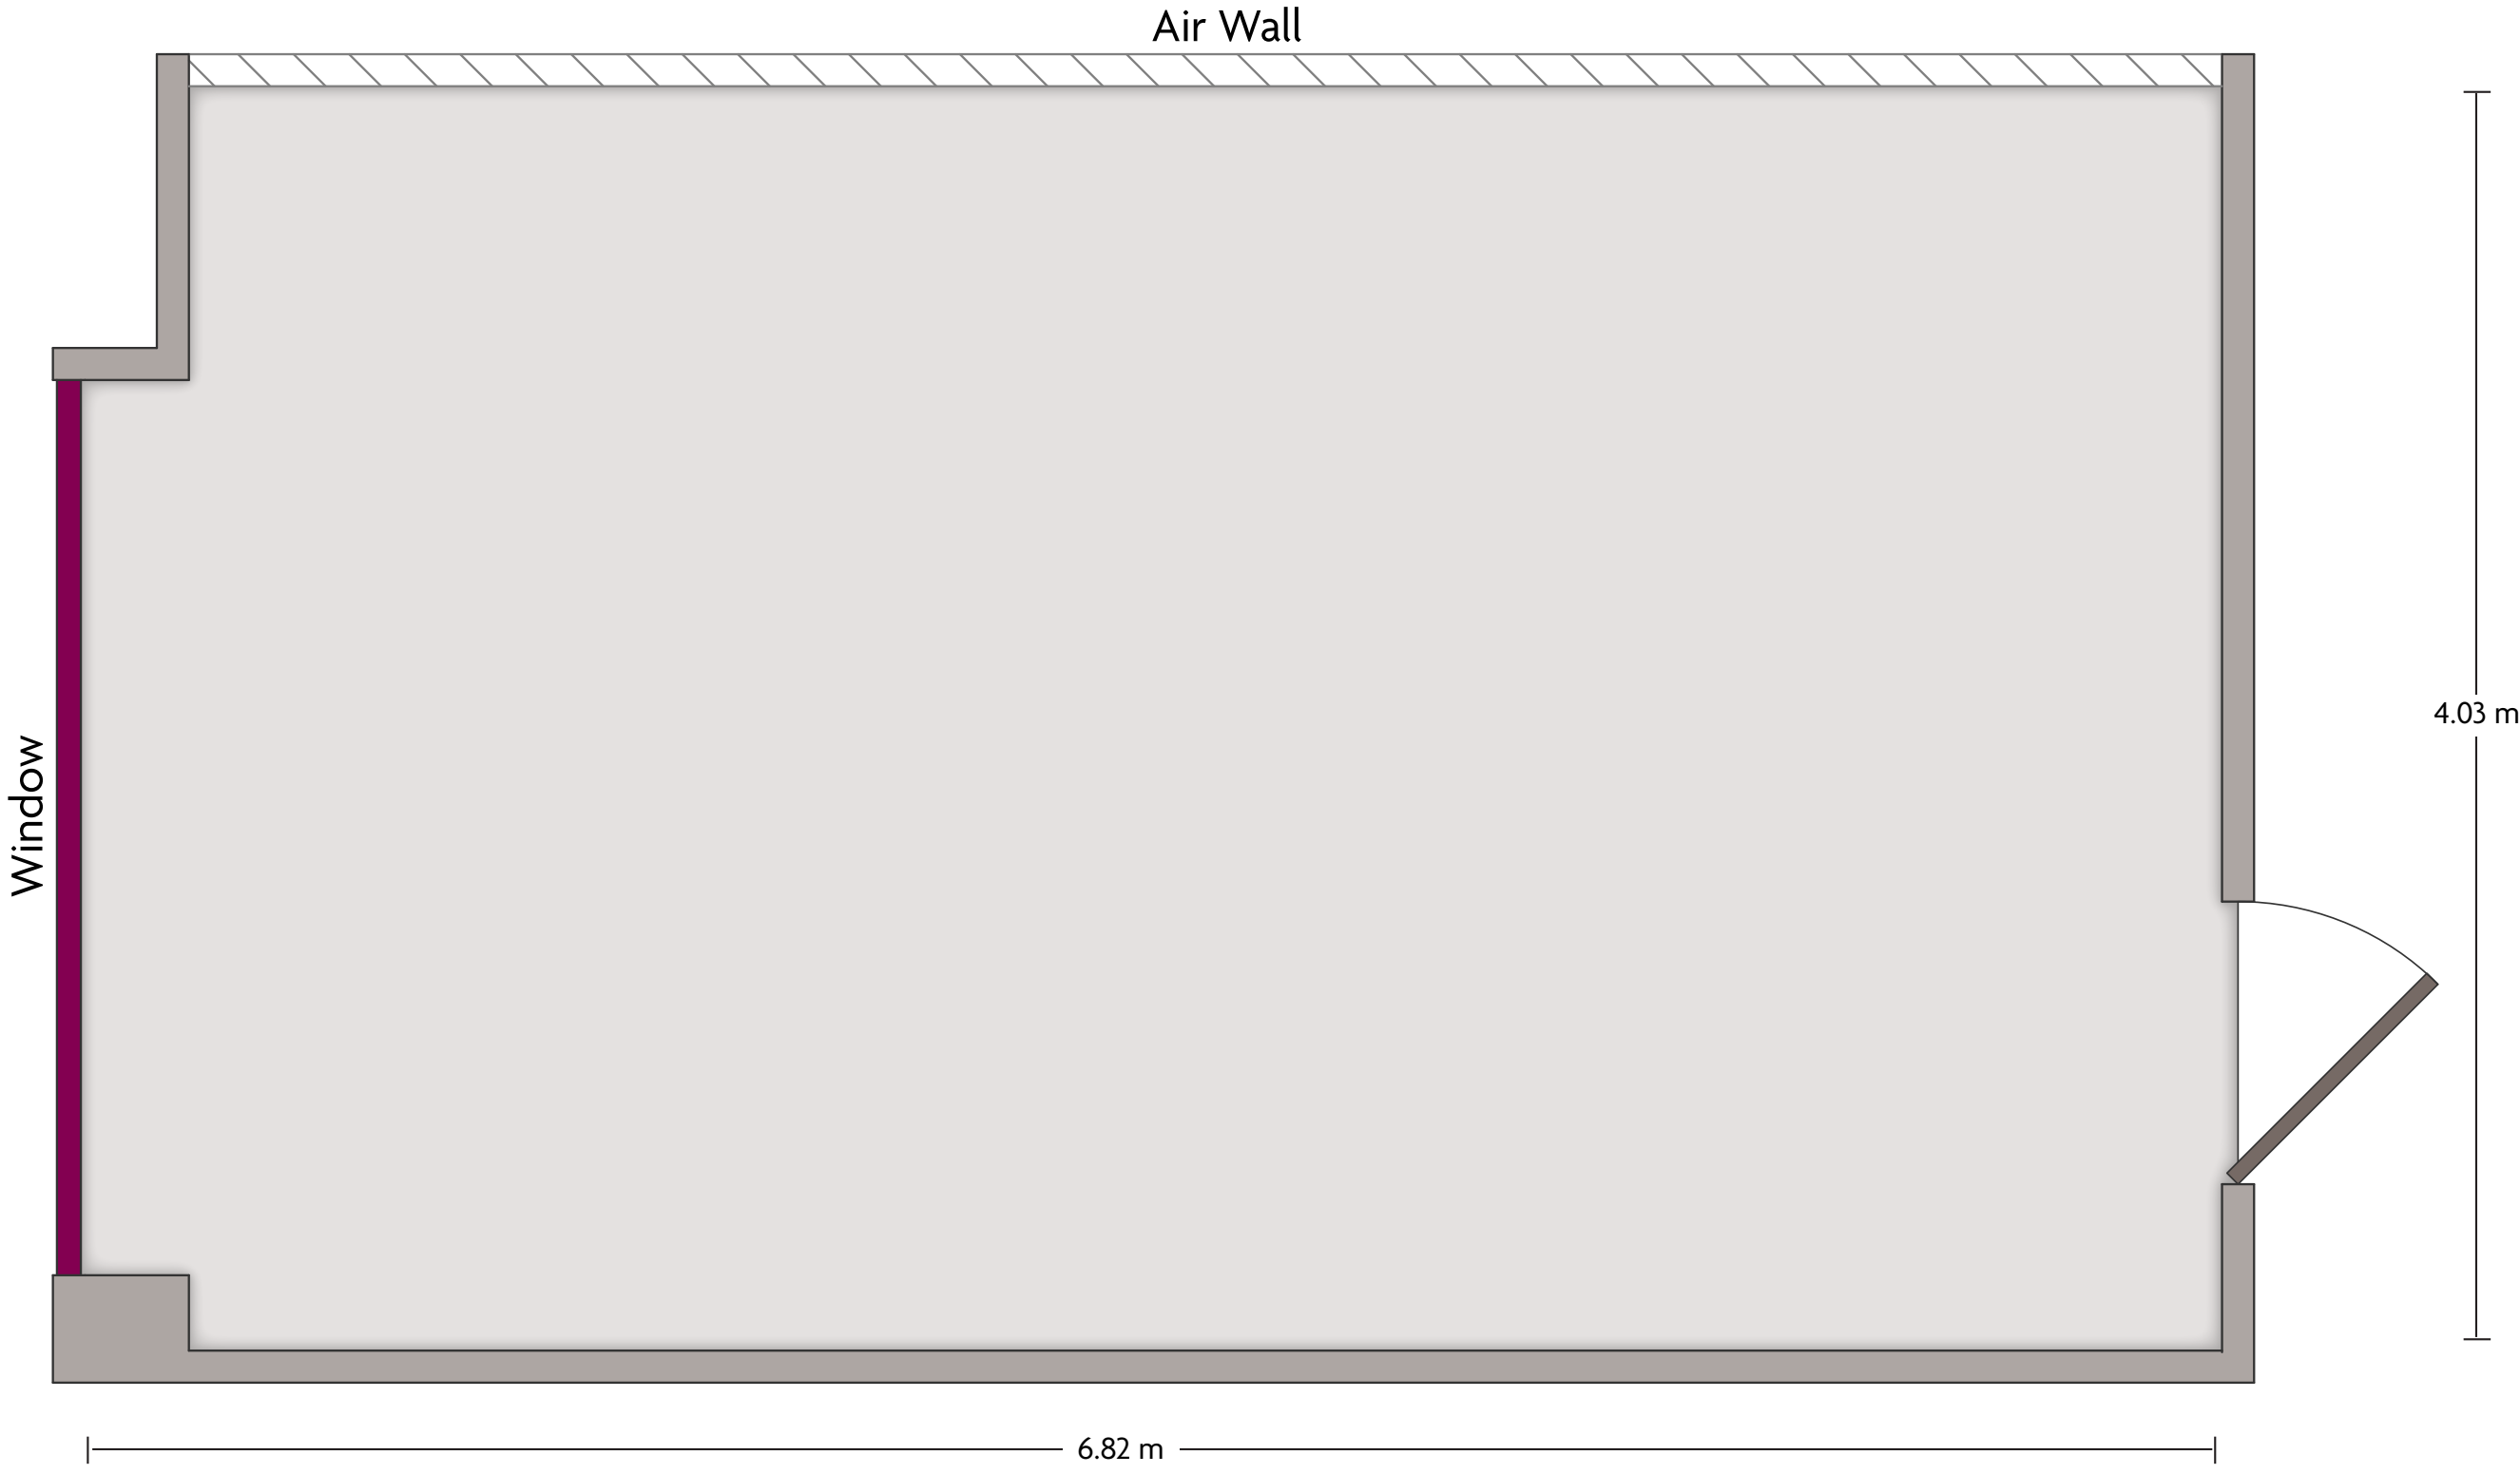

LENGTH: 8.70 m WIDTH: 6.82 m HEIGHT: 3.00 m TOTAL SQUARE METERS: 58.02 m² MAXIMUM CAPACITY: 60 POWER OUTLETS: 4

2-3 Ote-Machi I Toyama-shi Toyama - 930-0084, Japan | 81.76.4951111

*Multiple layout options available for this space.

LENGTH: 6.82 m WIDTH: 4.57 m HEIGHT: 3.00 m TOTAL SQUARE METERS: 30.32 m² MAXIMUM CAPACITY: 30 POWER OUTLETS: 2

2-3 Ote-Machi I Toyama-shi Toyama - 930-0084, Japan | 81.76.4951111

*Multiple layout options available for this space.

LENGTH: 6.82 m WIDTH: 4.03 m HEIGHT: 3.00 m TOTAL SQUARE METERS: 27.03 m² MAXIMUM CAPACITY: 30 POWER OUTLETS: 2

2-3 Ote-Machi I Toyama-shi Toyama - 930-0084, Japan | 81.76.4951111

*Multiple layout options available for this space.

LENGTH: 20.79 m WIDTH: 8.13 m HEIGHT: 3.42 m TOTAL SQUARE METERS: 159.61 m² MAXIMUM CAPACITY: 100 POWER OUTLETS: 8

2-3 Ote-Machi I Toyama-shi Toyama - 930-0084, Japan | 81.76.4951111

*Multiple layout options available for this space.