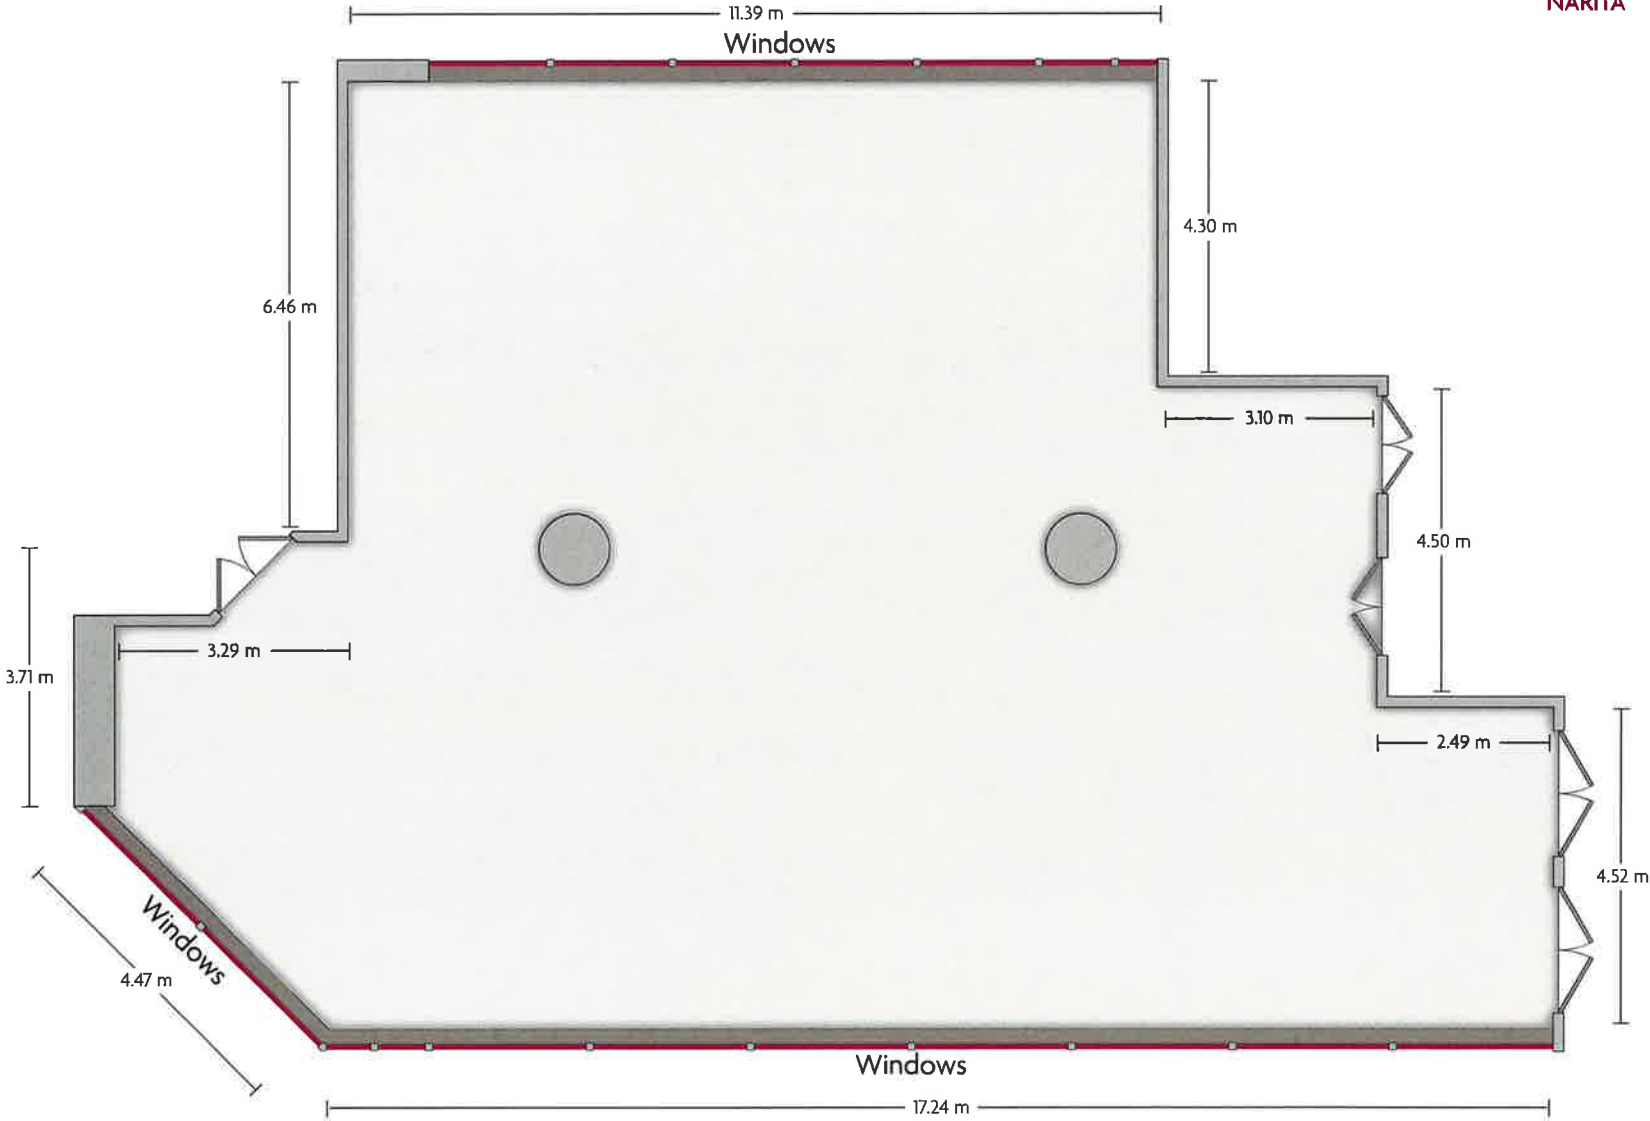

LENGTH: 20.72 m WIDTH: 13.34 m HEIGHT: 2.71 m TOTAL SQUARE METERS: 204.98 m² MAXIMUM CAPACITY: 110 POWER OUTLETS: 9

68 Horinouchi | Narita-shi Chiba - 286-0107, Japan | 81-476-331311

*Multiple layout options available for this space.