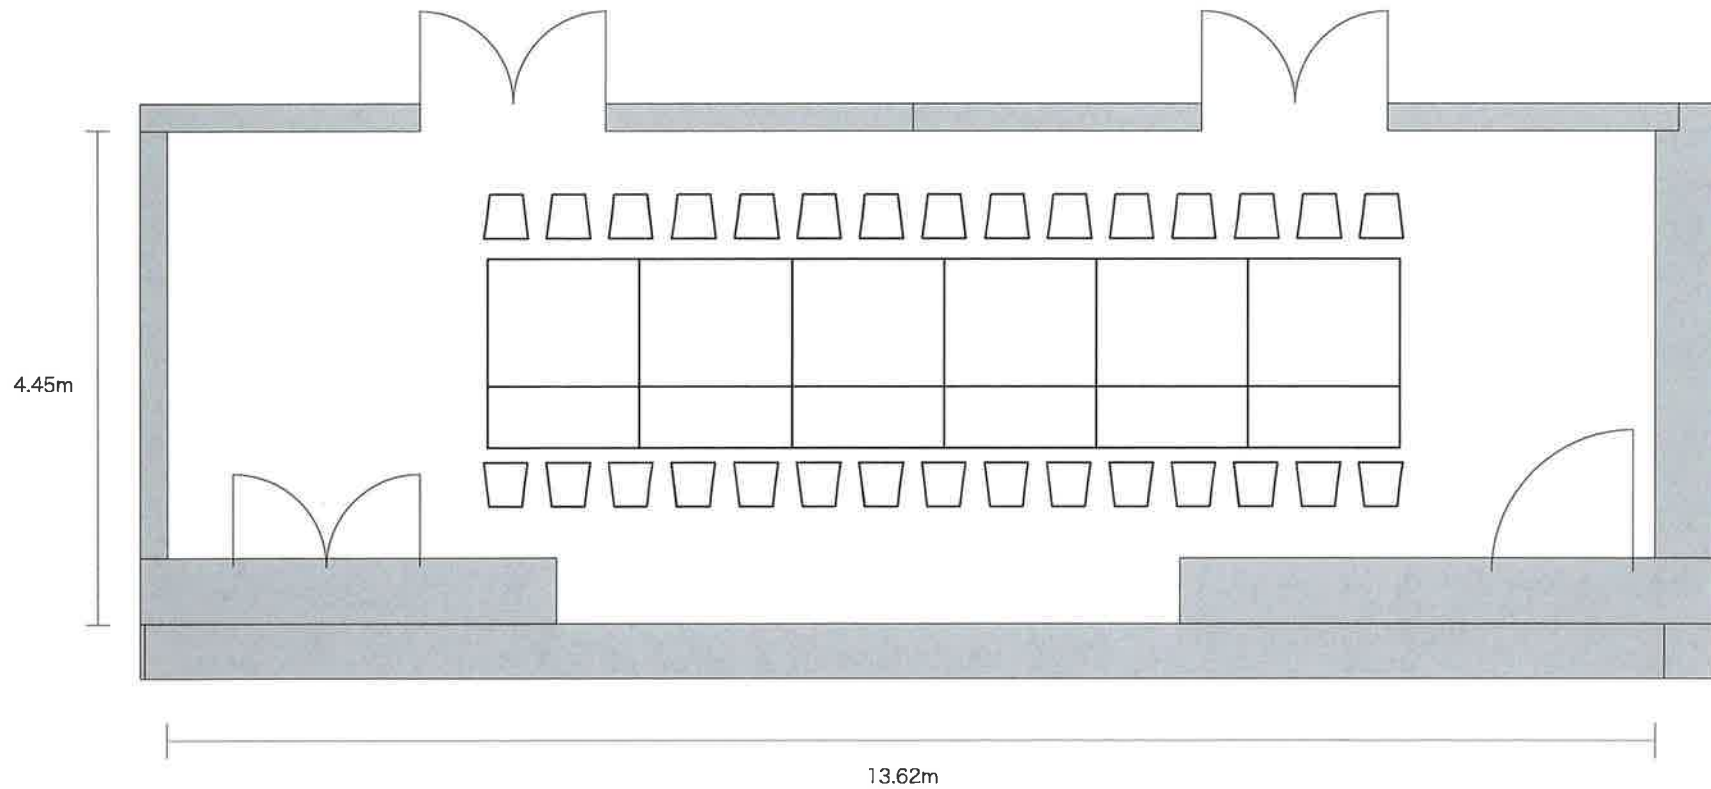

68 Horinouchi | Narita-shi Chiba - 286-0107, Japan | 81-476-331311

\*Multiple layout options available for this space.

ANA Crowne Plaza Narita – Clavel (Dinner )

LENGTH: 13.62 m WIDE: 4.45 m HEIGHT: 3.02 m TOTAL SQUARE METERS: 56.25 m<sup>2</sup> MAXIMUM CAPACITY: 50 POWER OUTLETS: 8

ADDRESS: 68 Horinouchi Narita-shi Chiba 286-0107, JAPAN

TEL: 81-476-331311

ANA Crowne Plaza Narita – Clavel (Face to Face style)

LENGTH: 13.62 m WIDE: 4.45 m HEIGHT: 3.02 m TOTAL SQUARE METERS: 56.25 m<sup>2</sup> MAXIMUM CAPACITY: 50 POWER OUTLETS: 8