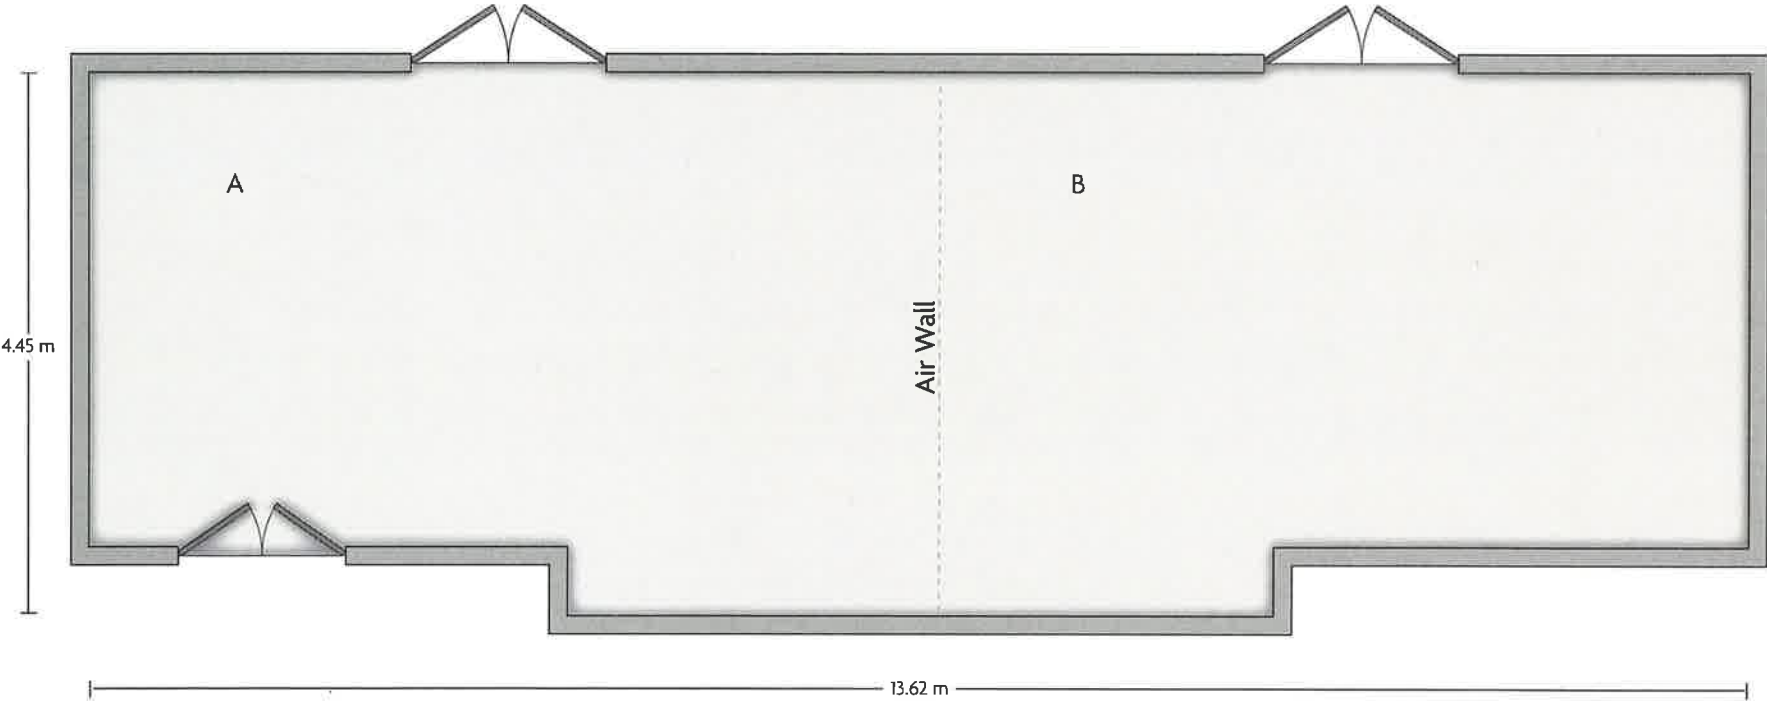

LENGTH: 13.62 m   WIDTH: 4.45 m   HEIGHT: 3.02 m   TOTAL SQUARE METERS: 56.25 m²   MAXIMUM CAPACITY: 50   POWER OUTLETS: 8

68 Horinouchi | Narita-shi Chiba - 286-0107, Japan | 81-476-331311

*Multiple layout options available for this space.