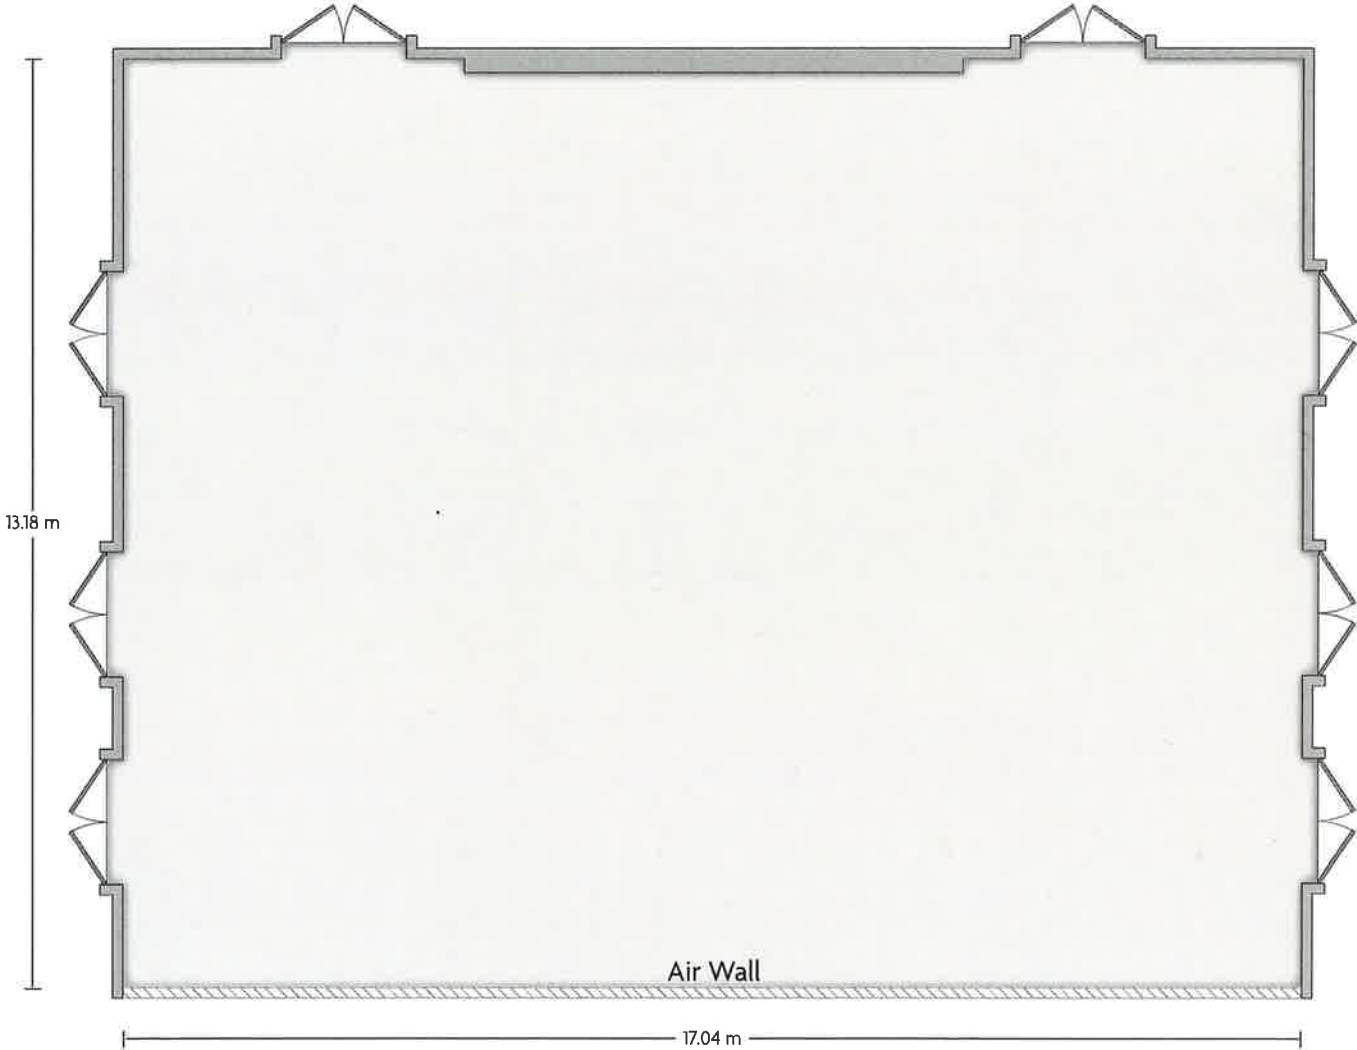

LENGTH: 17.04 m   WIDTH: 13.18 m   HEIGHT: 6.91 m   TOTAL SQUARE METERS: 226.55 m²   MAXIMUM CAPACITY: 230   POWER OUTLETS: 3

68 Horinouchi | Narita-shi Chiba - 286-0107, Japan | 81-476-331311

*Multiple layout options available for this space.