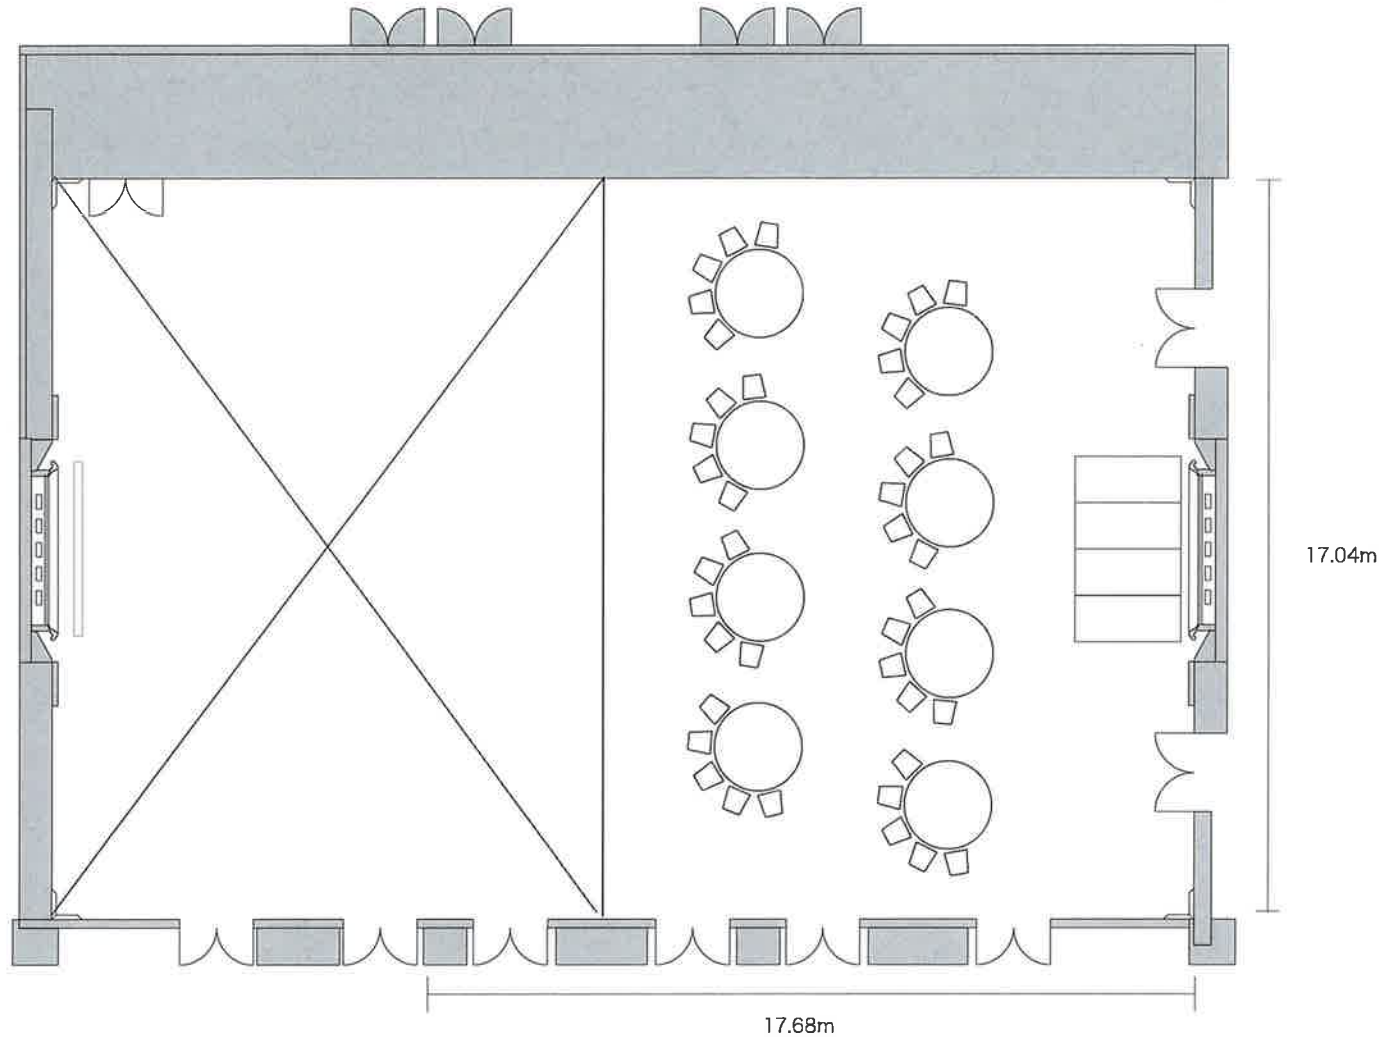

68 Horinouchi | Narita-shi Chiba - 286-0107, Japan | 81-476-331311

\*Multiple layout options available for this space.

ANA Crowne Plaza Narita – Orchid 1/2 ( Reception Party )

LENGTH: 17.04 m WIDE: 13.18 m HEIGHT: 6.91 m TOTAL SQUARE METERS: 226.55 m<sup>2</sup> MAXIMUM CAPACITY: 230 POWER OUTLETS: 3

ADDRESS: 68 Horinouchi Narita-shi Chiba 286-0107, JAPAN

TEL: 81-476-331311

ANA Crowne Plaza Narita – Orchid 1/2 ( Cabaret Style )

LENGTH: 17.04 m WIDE: 13.18 m HEIGHT: 6.91 m TOTAL SQUARE METERS: 226.55 m<sup>2</sup> MAXIMUM CAPACITY: 64 POWER OUTLETS: 3

ADDRESS: 68 Horinouchi Narita-shi Chiba 286-0107, JAPAN

TEL: 81-476-331311

ANA Crowne Plaza Narita – Orchid 1/2 ( Box Shape )

LENGTH: 17.04 m WIDE: 13.18 m HEIGHT: 6.91 m TOTAL SQUARE METERS: 226.55 m<sup>2</sup> MAXIMUM CAPACITY: 64 POWER OUTLETS: 3