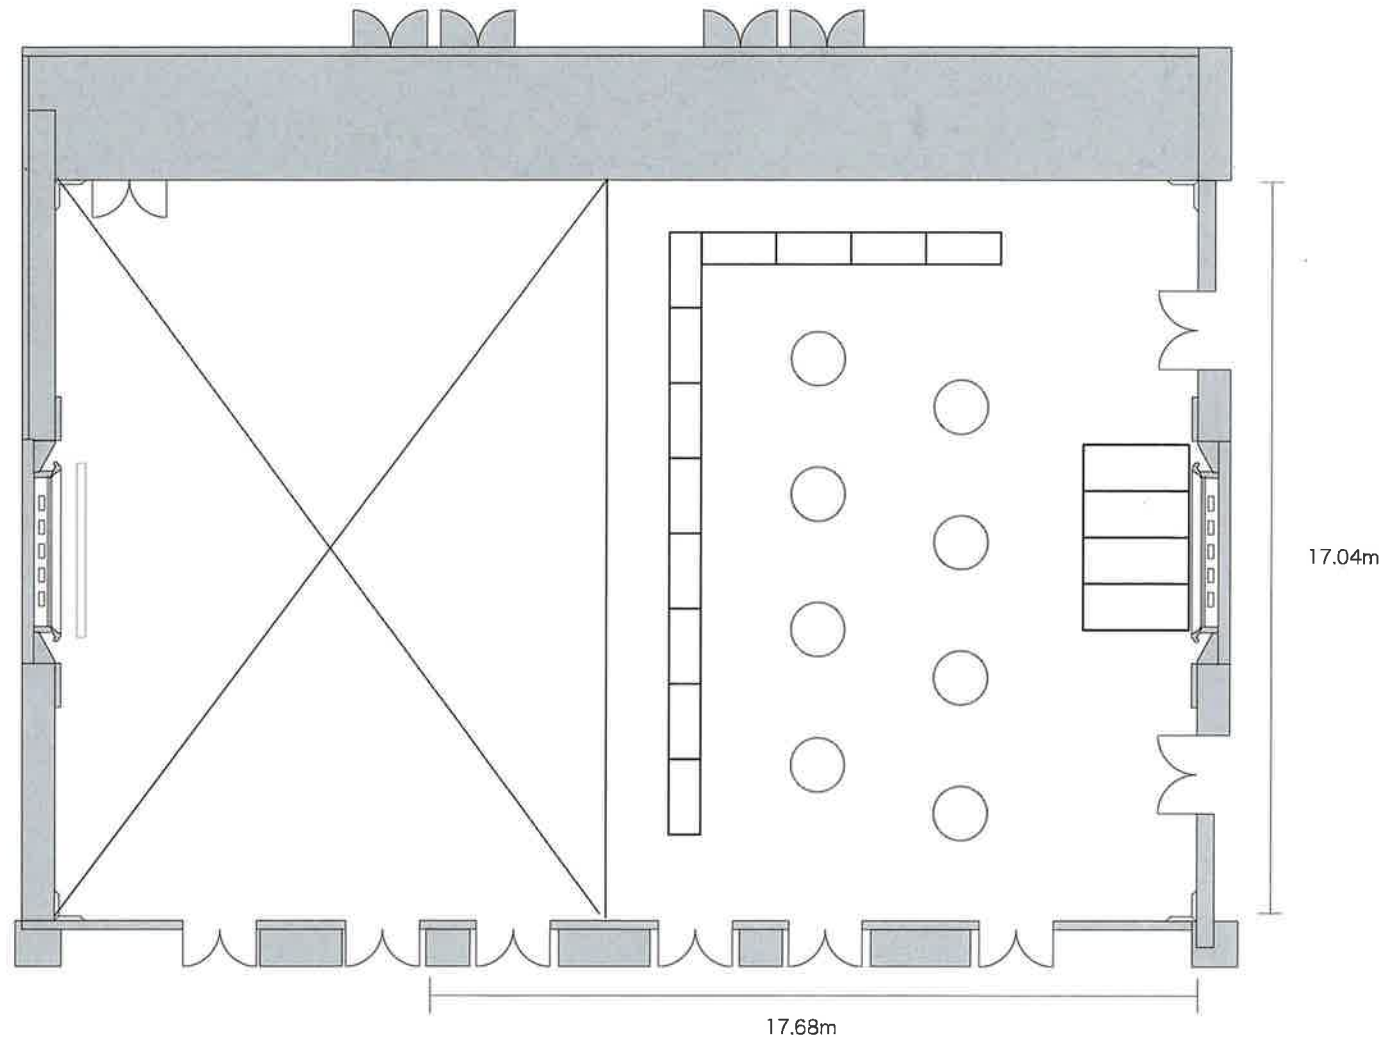

ADDRESS: 68 Horinouchi Narita-shi Chiba 286-0107, JAPAN

TEL: 81-476-331311

LENGTH: 17.04 m    WIDTH: 13.18 m    HEIGHT: 6.91 m    TOTAL SQUARE METERS: 226.55 m<sup>2</sup>    MAXIMUM CAPACITY: 230    POWER OUTLETS: 3

68 Horinouchi | Narita-shi Chiba - 286-0107, Japan | 81-476-331311

\*Multiple layout options available for this space.

ANA Crowne Plaza Narita – Orchid 1/2 ( Reception Party )

LENGTH: 17.04 m WIDE: 13.18 m HEIGHT: 6.91 m TOTAL SQUARE METERS: 226.55 m<sup>2</sup> MAXIMUM CAPACITY: 230 POWER OUTLETS: 3