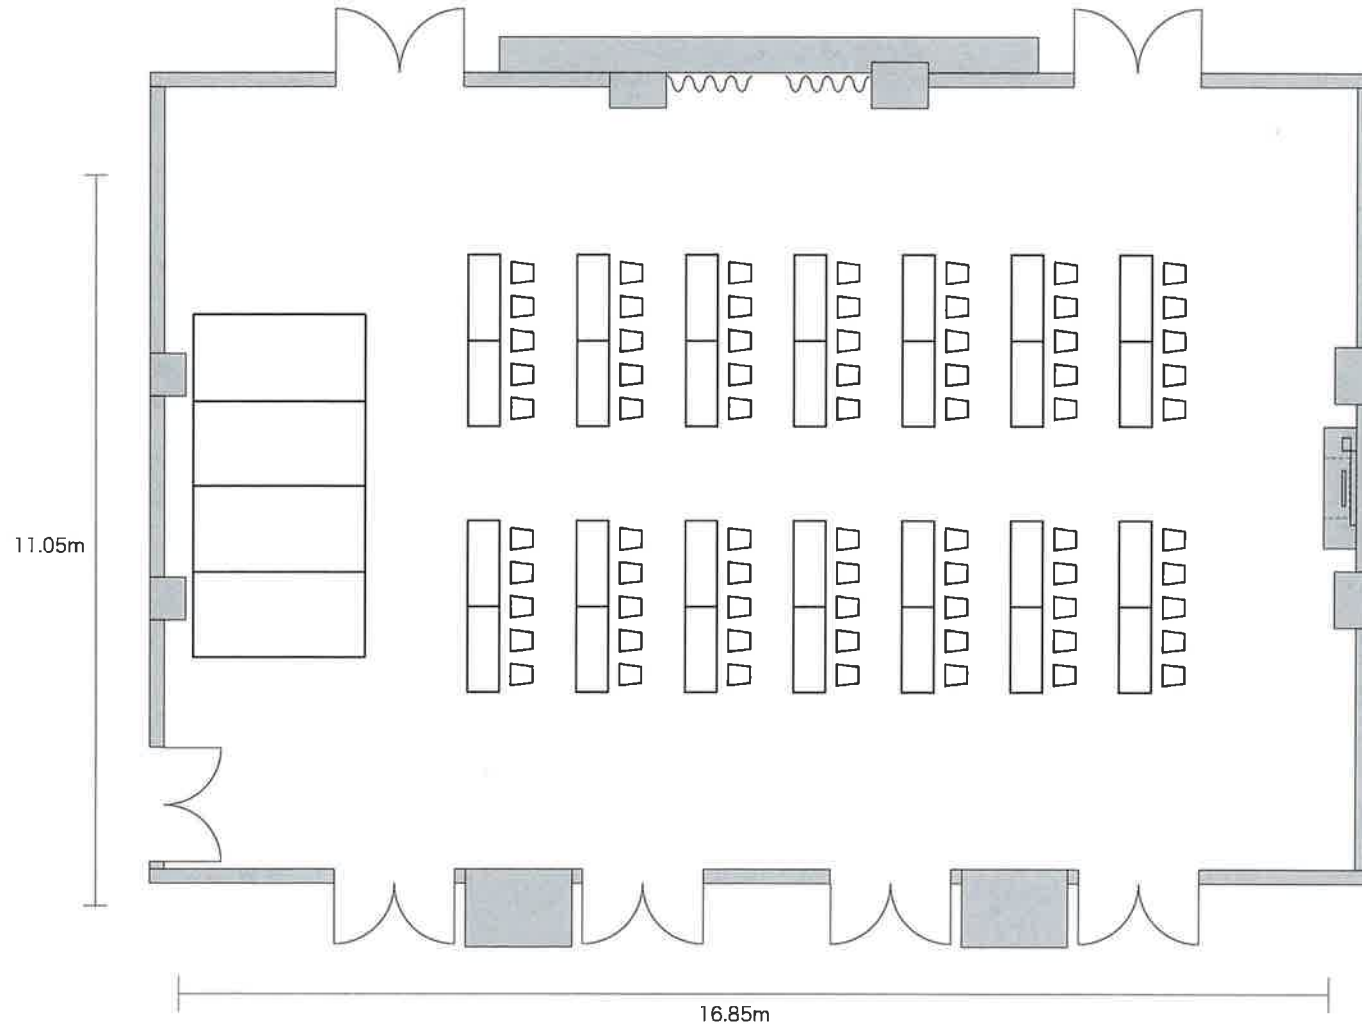

ANA Crowne Plaza Narita – Flor (School)

LENGTH: 16.85 m WIDE: 11.05 m HEIGHT: 3.60 m TOTAL SQUARE METERS: 185.75 m² MAXIMUM CAPACITY: 160 POWER OUTLETS: 6

ADDRESS: 68 Horinouchi Narita-shi Chiba 286-0107, JAPAN

TEL: 81-476-331311