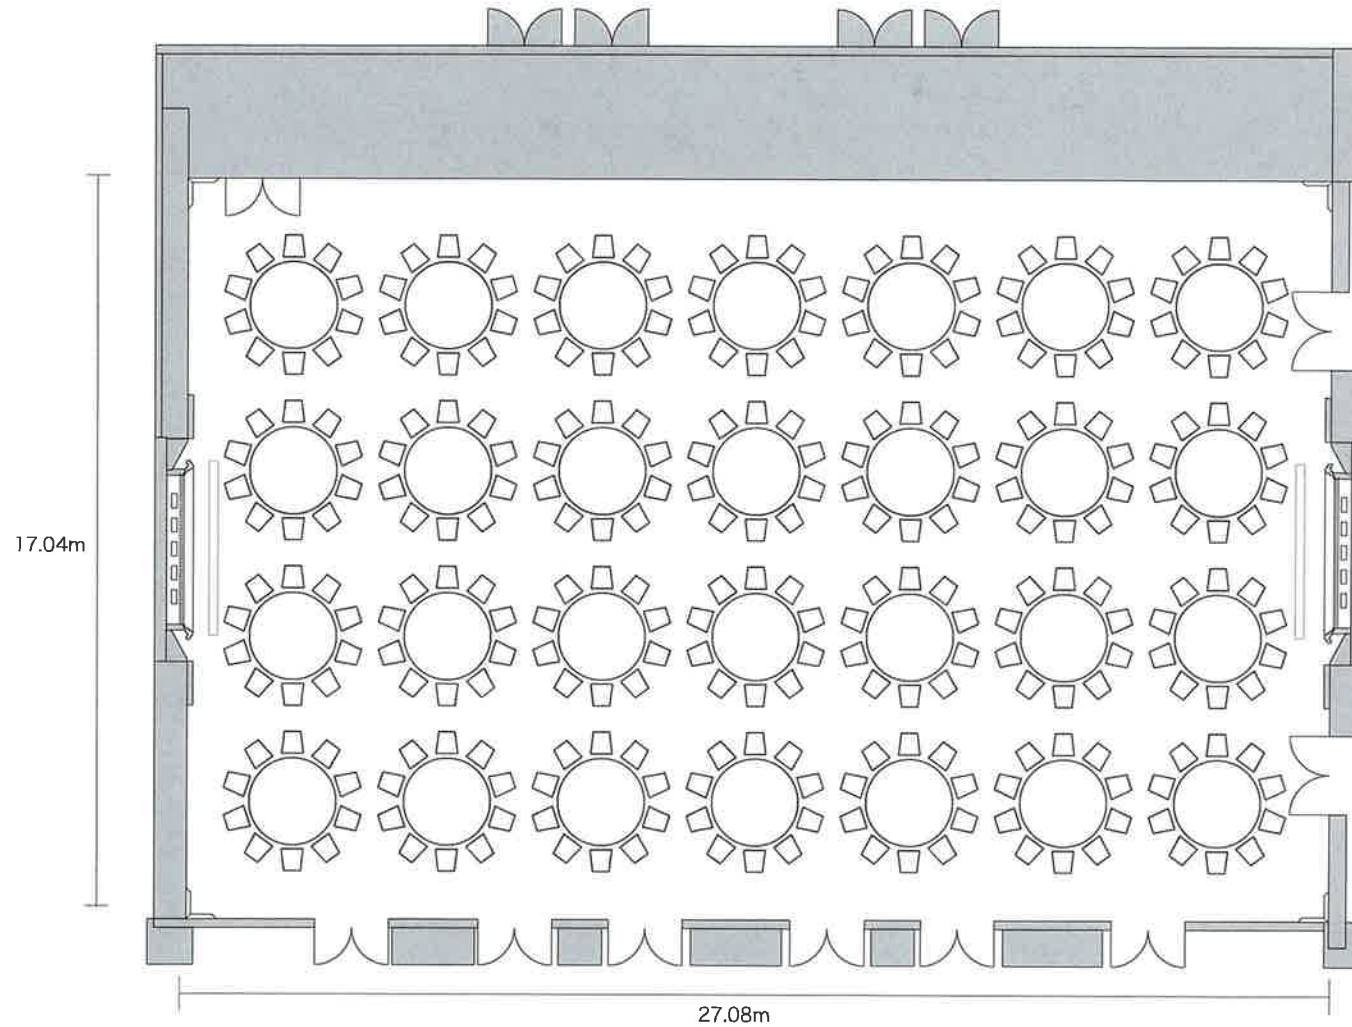

LENGTH: 27.08 m    WIDTH: 17.04 m    HEIGHT: 6.91 m    TOTAL SQUARE METERS: 459.82 m<sup>2</sup>    MAXIMUM CAPACITY: 500    POWER OUTLETS: 6

68 Horinouchi | Narita-shi Chiba - 286-0107, Japan | 81-476-331311

\*Multiple layout options available for this space.

ANA Crowne Plaza Narita – Orchid ( Dinner )

LENGTH: 27.08 m WIDE: 17.04 m HEIGHT: 6.91 m TOTAL SQUARE METERS: 459.82 m<sup>2</sup> MAXIMUM CAPACITY: 500 POWER OUTLETS: 6