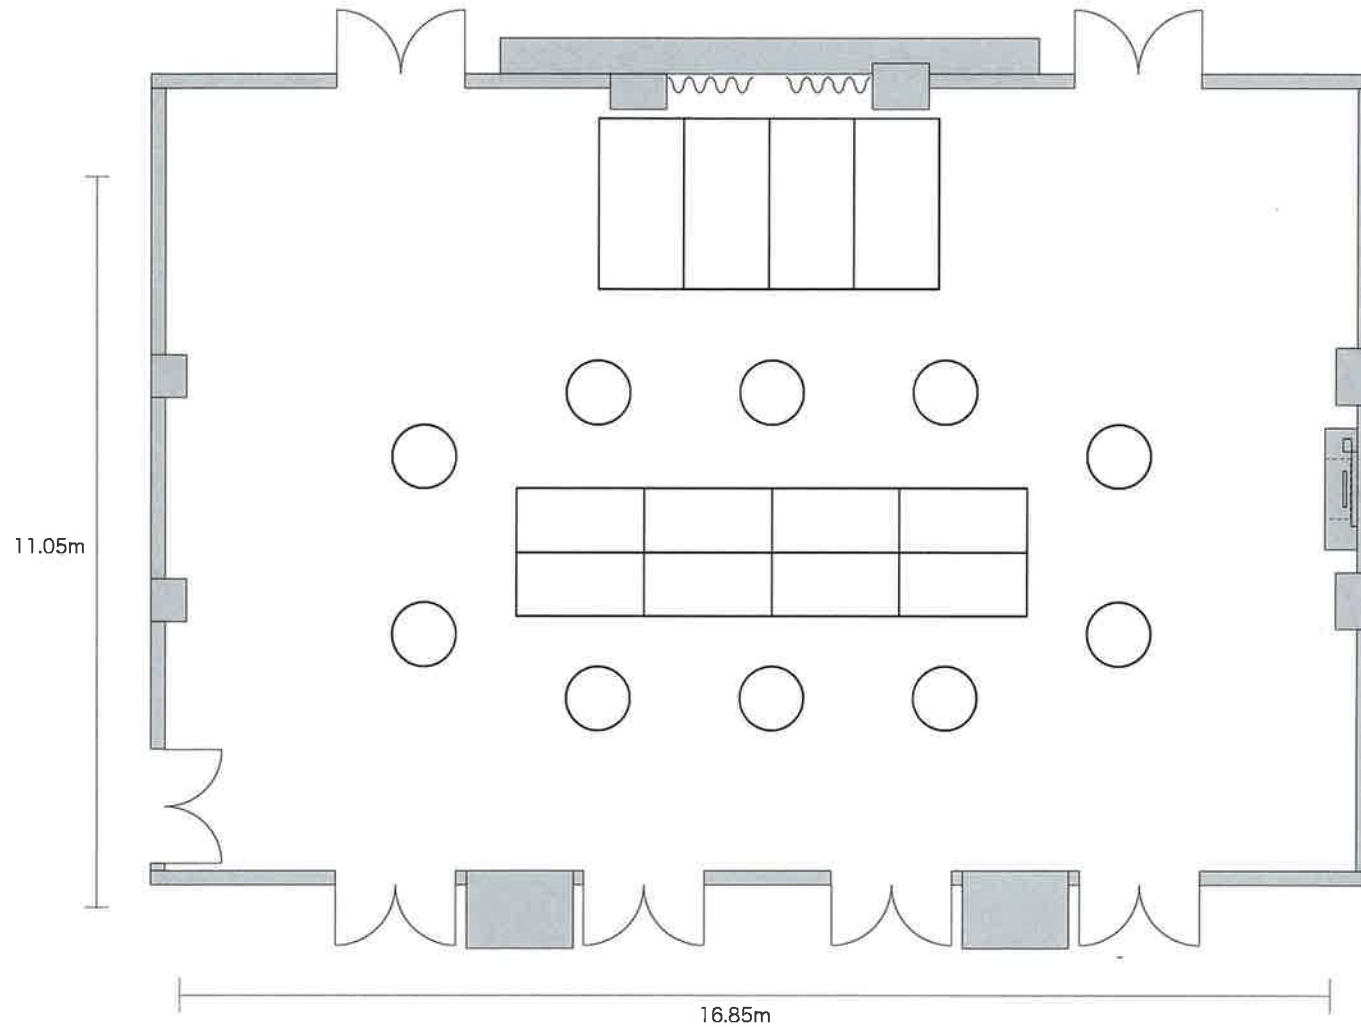

68 Horinouchi | Narita-shi Chiba - 286-0107, Japan | 81-476-331311

\*Multiple layout options available for this space.

ANA Crowne Plaza Narita – Flor ( Dinner )

LENGTH: 16.85 m WIDE: 11.05 m HEIGHT: 3.60 m TOTAL SQUARE METERS: 185.75 m<sup>2</sup> MAXIMUM CAPACITY: 160 POWER OUTLETS: 6

ADDRESS: 68 Horinouchi Narita-shi Chiba 286-0107, JAPAN

TEL: 81-476-331311

ANA Crowne Plaza Narita – Flor ( School )

LENGTH: 16.85 m WIDE: 11.05 m HEIGHT: 3.60 m TOTAL SQUARE METERS: 185.75 m<sup>2</sup> MAXIMUM CAPACITY: 160 POWER OUTLETS: 6

ADDRESS: 68 Horinouchi Narita-shi Chiba 286-0107, JAPAN

TEL: 81-476-331311

ANA Crowne Plaza Narita – Flor ( Reception Party )

LENGTH: 16.85 m WIDE: 11.05 m HEIGHT: 3.60 m TOTAL SQUARE METERS: 185.75 m<sup>2</sup> MAXIMUM CAPACITY: 160 POWER OUTLETS: 6