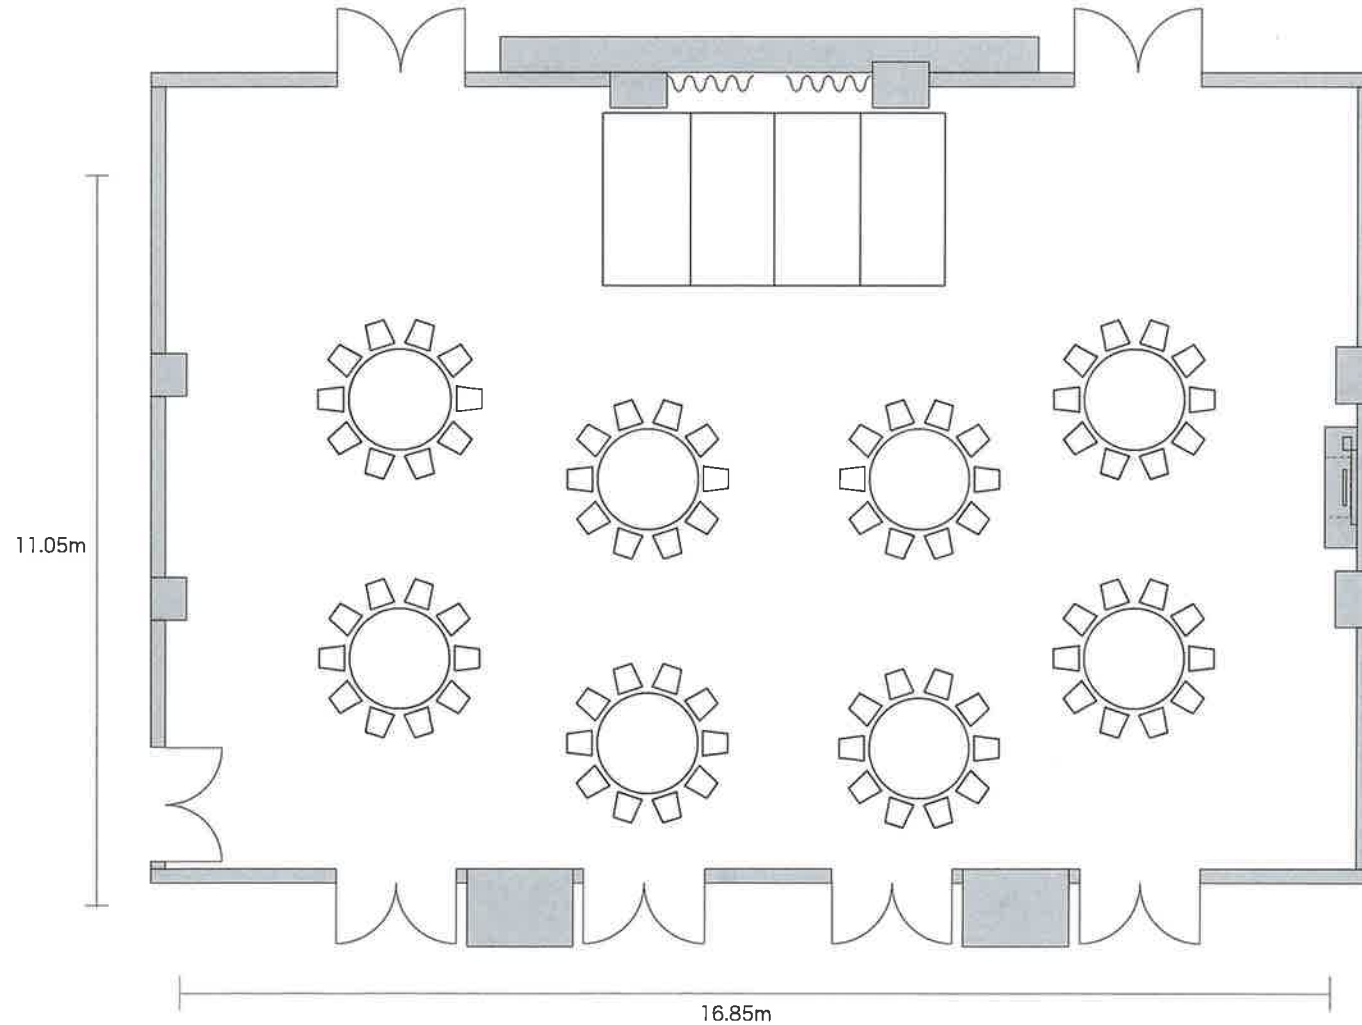

68 Horinouchi | Narita-shi Chiba - 286-0107, Japan | 81-476-331311

\*Multiple layout options available for this space.

ANA Crowne Plaza Narita – Orchid 1/3 ( Dinner )

LENGTH: 17.04 m WIDE: 9.24 m HEIGHT: 6.91 m TOTAL SQUARE METERS: 157.54 m<sup>2</sup> MAXIMUM CAPACITY: 150 POWER OUTLETS: 3

ADDRESS: 68 Horinouchi Narita-shi Chiba 286-0107, JAPAN

TEL: 81-476-331311

LENGTH: 16.85 m    WIDTH: 11.05 m    HEIGHT: 3.60 m    TOTAL SQUARE METERS: 185.75 m<sup>2</sup>    MAXIMUM CAPACITY: 160    POWER OUTLETS: 6

68 Horinouchi | Narita-shi Chiba - 286-0107, Japan | 81-476-331311

\*Multiple layout options available for this space.

ANA Crowne Plaza Narita – Flor ( Dinner )

LENGTH: 16.85 m WIDE: 11.05 m HEIGHT: 3.60 m TOTAL SQUARE METERS: 185.75 m<sup>2</sup> MAXIMUM CAPACITY: 160 POWER OUTLETS: 6