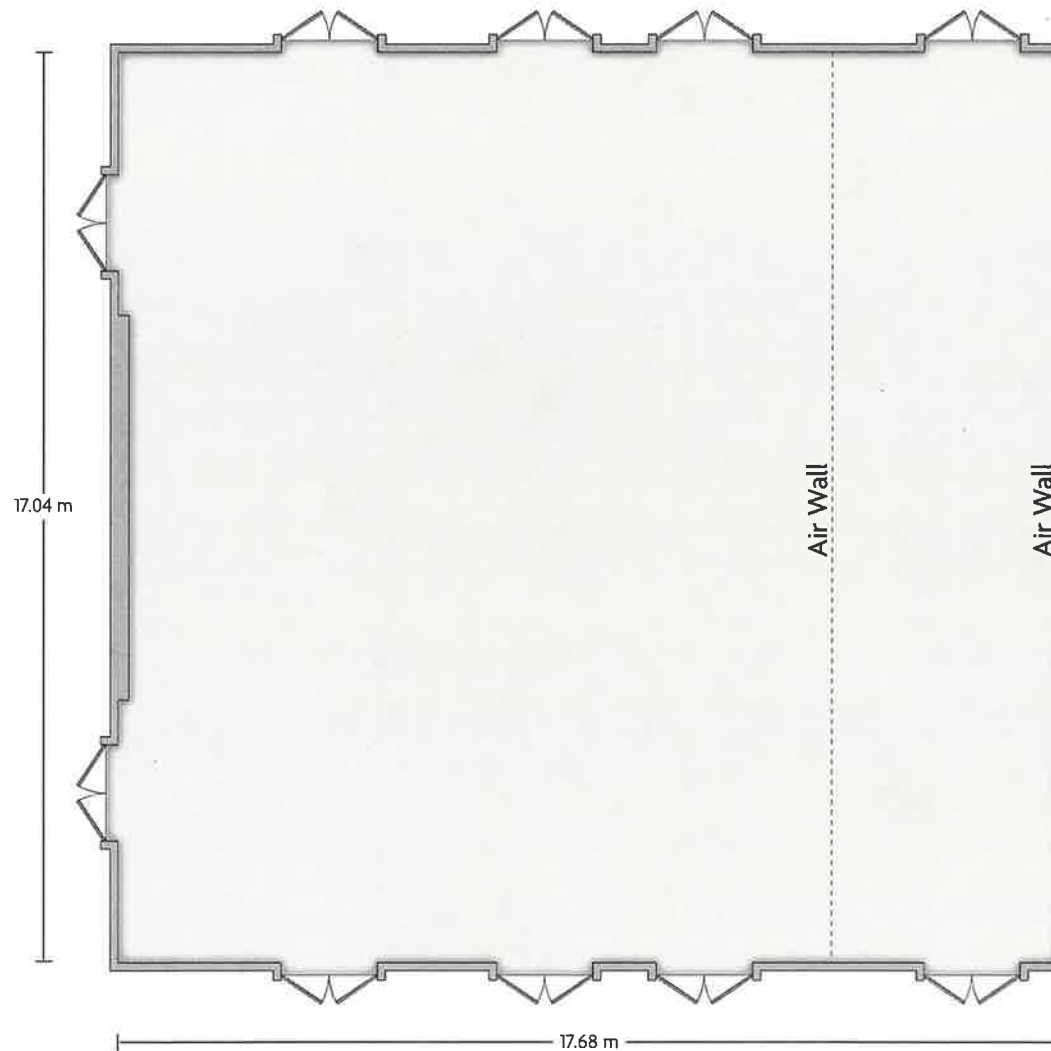

Crowne Plaza® Narita - Orchid 2/3

LENGTH: 17.68 m   WIDTH: 17.04 m   HEIGHT: 6.91 m   TOTAL SQUARE METERS: 299.80 m²   MAXIMUM CAPACITY: 300   POWER OUTLETS: 3

68 Horinouchi | Narita-shi Chiba - 286-0107, Japan | 81-476-331311

*Multiple layout options available for this space.