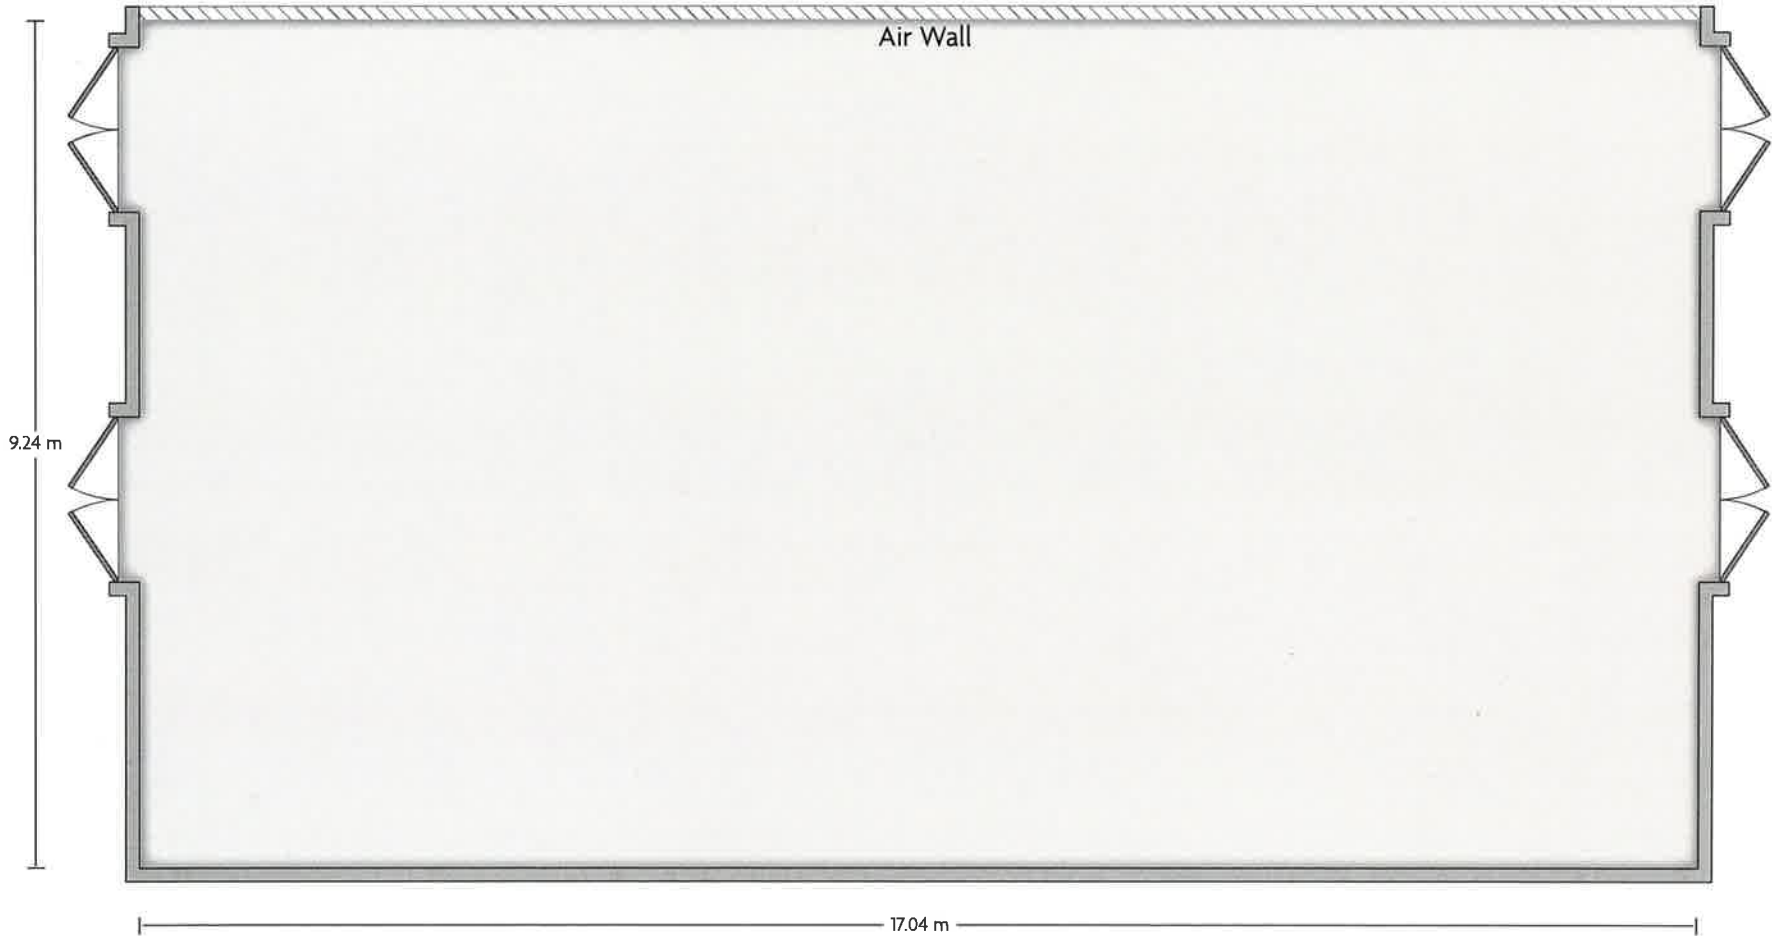

LENGTH: 17.04 m   WIDTH: 9.24 m   HEIGHT: 6.91 m   TOTAL SQUARE METERS: 157.54 m²   MAXIMUM CAPACITY: 150   POWER OUTLETS: 3

68 Horinouchi | Narita-shi Chiba - 286-0107, Japan | 81-476-331311

*Multiple layout options available for this space.