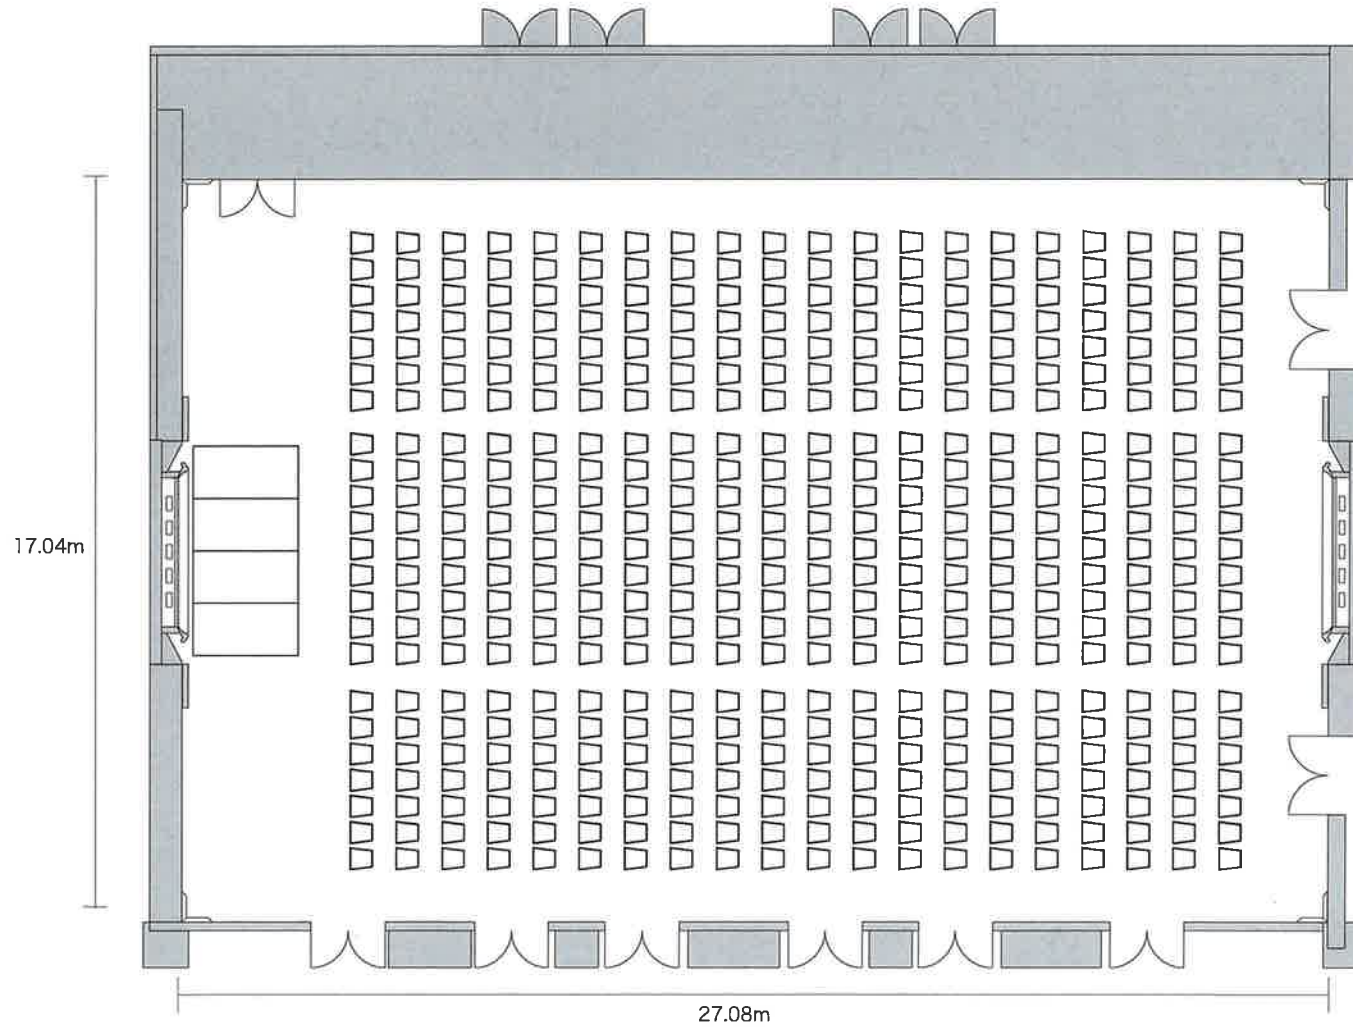

ANA Crowne Plaza Narita – Orchid (Theater)

LENGTH: 27.08 m WIDE: 17.04 m HEIGHT: 6.91 m TOTAL SQUARE METERS: 459.82 m² MAXIMUM CAPACITY: 500 POWER OUTLETS: 6

ADDRESS: 68 Horinouchi Narita-shi Chiba 286-0107, JAPAN

TEL: 81-476-331311