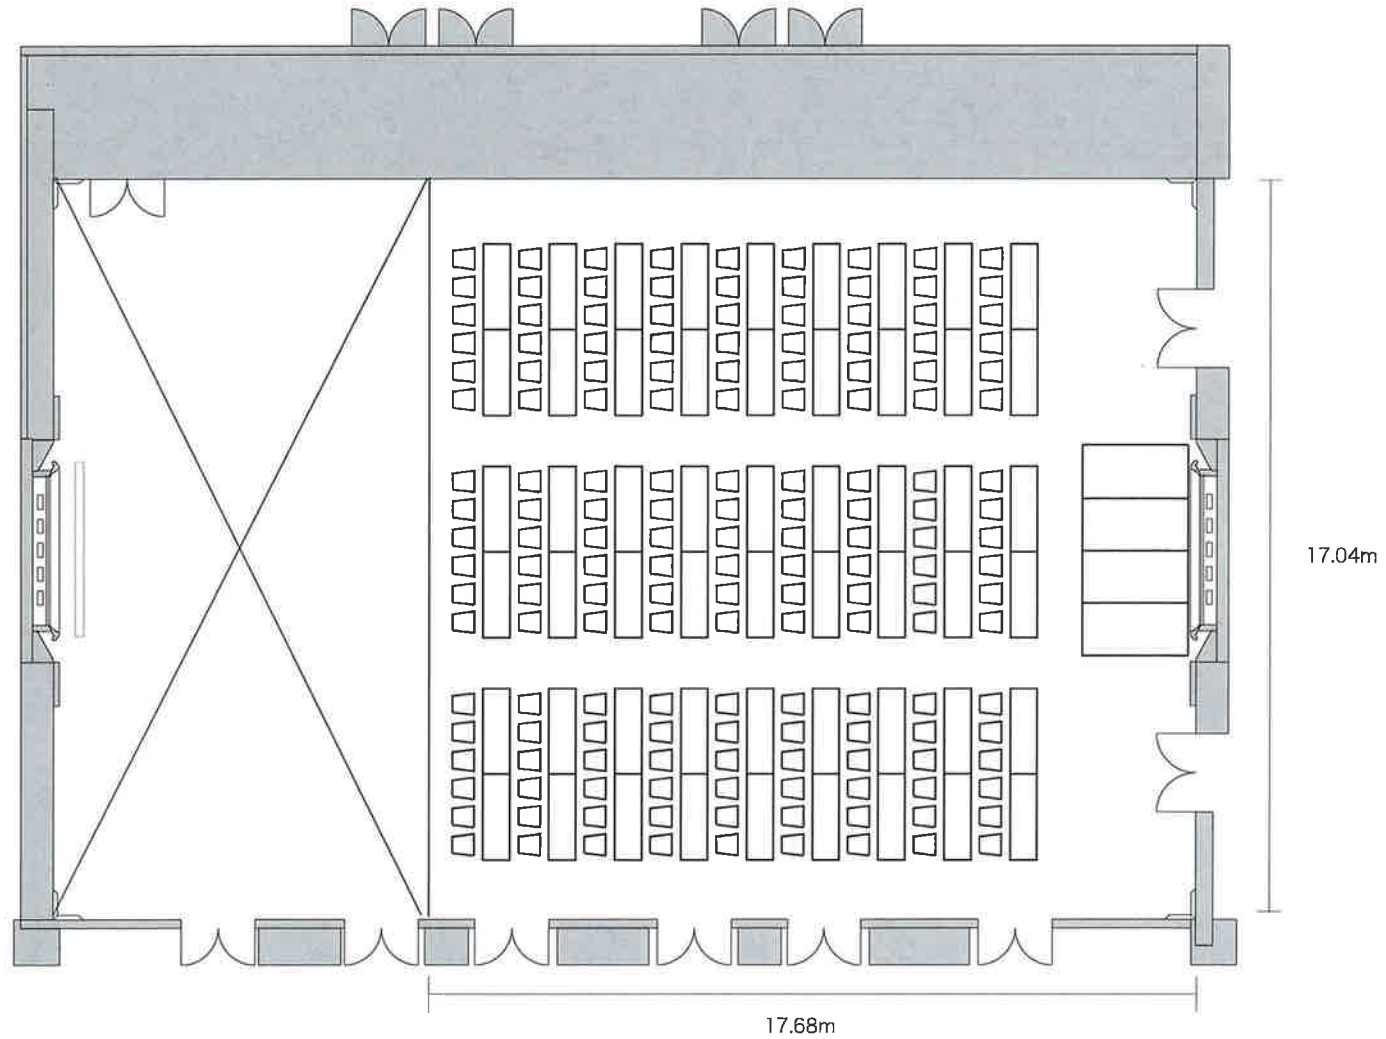

ANA Crowne Plaza Narita – Orchid 2/3 (School)

LENGTH: 17.68 m WIDE: 17.04 m HEIGHT: 6.91 m TOTAL SQUARE METERS: 299.80 m² MAXIMUM CAPACITY: 300 POWER OUTLETS: 3

ADDRESS: 68 Horinouchi Narita-shi Chiba 286-0107, JAPAN TEL: 81-476-331311