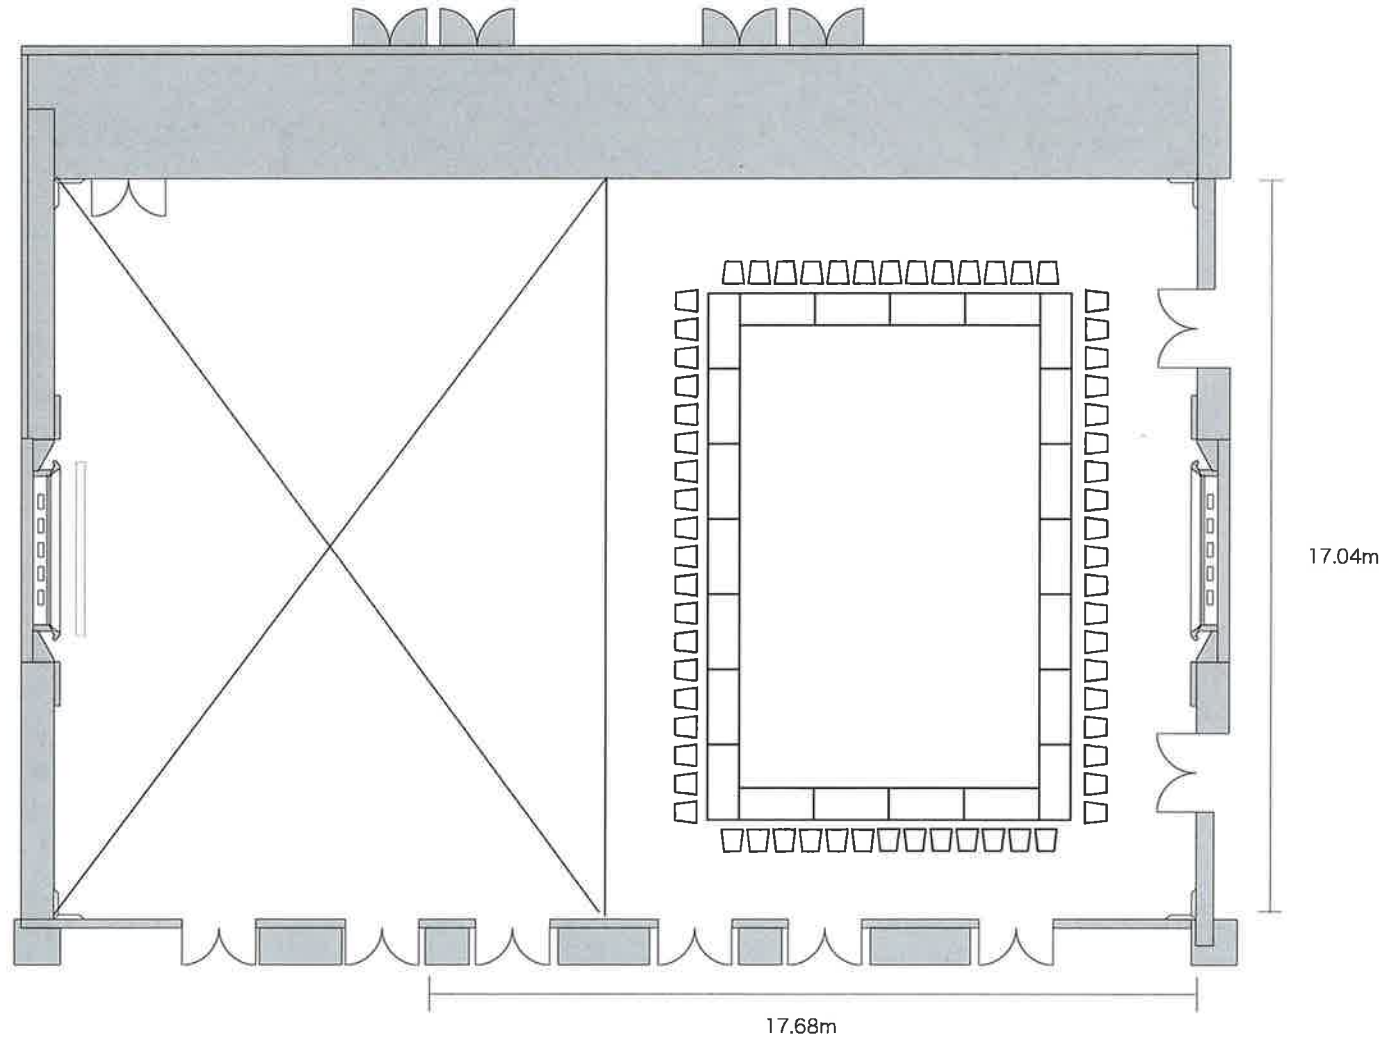

68 Horinouchi | Narita-shi Chiba - 286-0107, Japan | 81-476-331311

\*Multiple layout options available for this space.

ANA Crowne Plaza Narita – Orchid 1/2 ( Reception Party )

LENGTH: 17.04 m WIDE: 13.18 m HEIGHT: 6.91 m TOTAL SQUARE METERS: 226.55 m<sup>2</sup> MAXIMUM CAPACITY: 230 POWER OUTLETS: 3

ADDRESS: 68 Horinouchi Narita-shi Chiba 286-0107, JAPAN

TEL: 81-476-331311

ANA Crowne Plaza Narita – Orchid 1/2 ( Cabaret Style )

LENGTH: 17.04 m WIDE: 13.18 m HEIGHT: 6.91 m TOTAL SQUARE METERS: 226.55 m<sup>2</sup> MAXIMUM CAPACITY: 64 POWER OUTLETS: 3

ADDRESS: 68 Horinouchi Narita-shi Chiba 286-0107, JAPAN

TEL: 81-476-331311

ANA Crowne Plaza Narita – Orchid 1/2 ( Box Shape )

LENGTH: 17.04 m WIDE: 13.18 m HEIGHT: 6.91 m TOTAL SQUARE METERS: 226.55 m<sup>2</sup> MAXIMUM CAPACITY: 64 POWER OUTLETS: 3