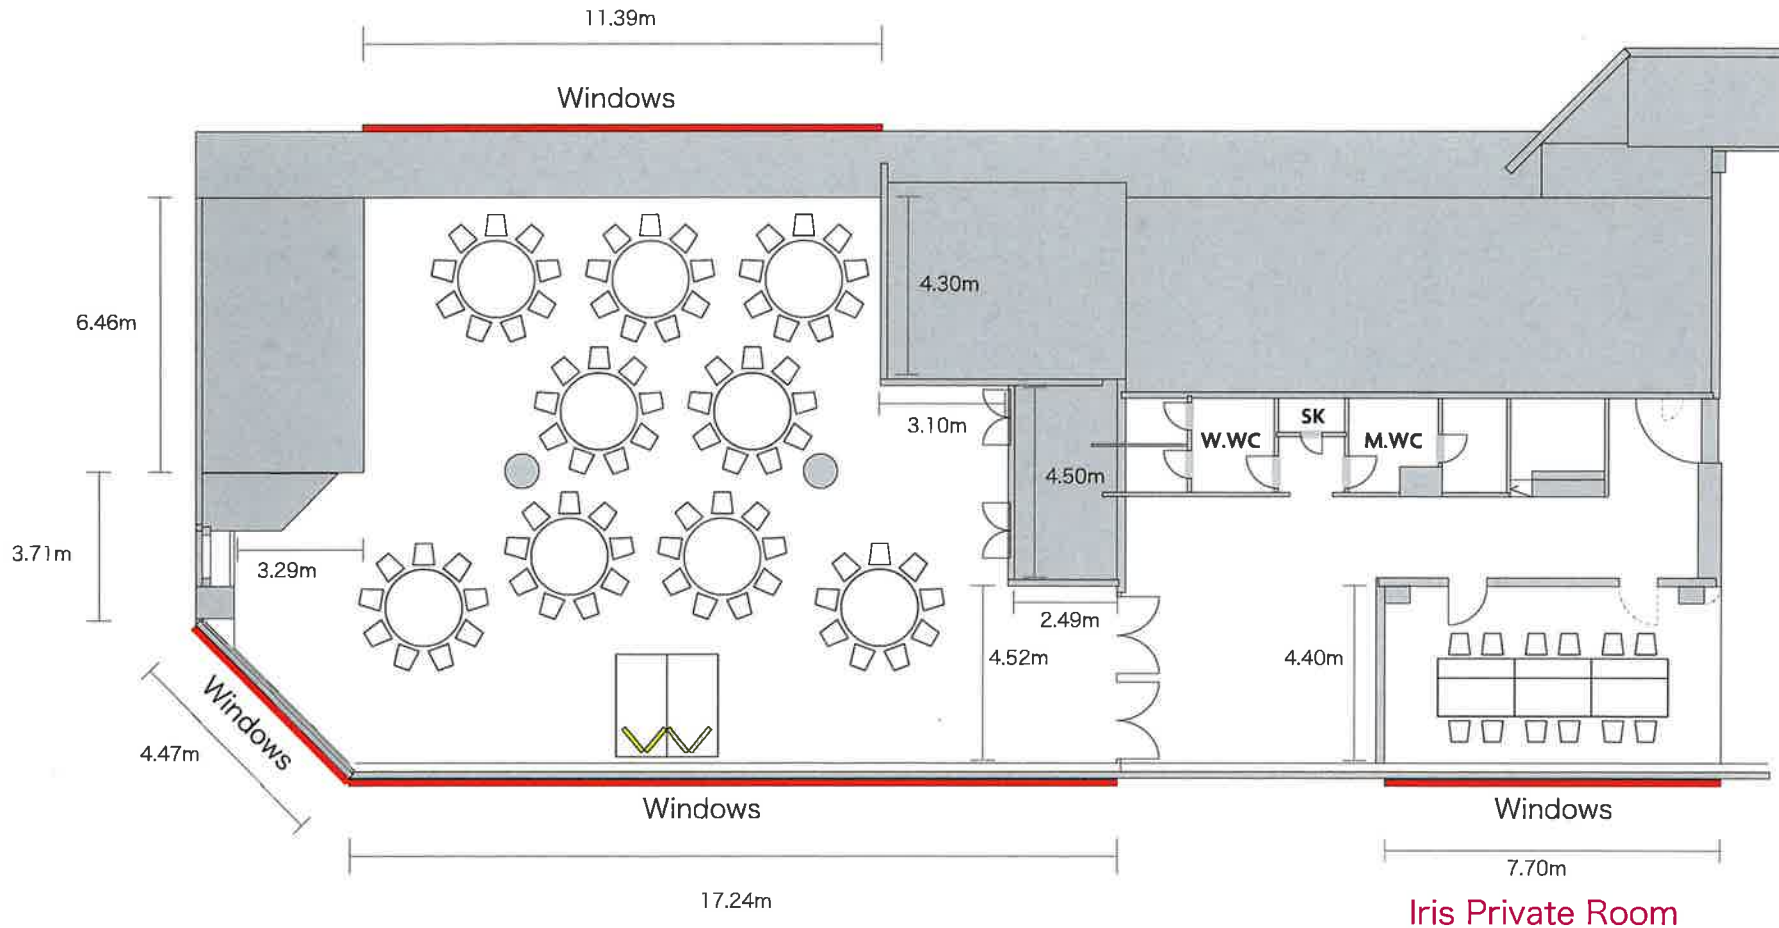

\*Multiple layout options available for this space.

# Crowne Plaza® Narita - Iris (Private Room)

LENGTH: 7.70 m | WIDTH: 4.40 m | HEIGHT: 2.70 m | TOTAL SQUARE METERS: 33.18 m<sup>2</sup> | MAXIMUM CAPACITY: 20 | POWER OUTLETS: 4

68 Horinouchi | Narita-shi Chiba - 286-0107, Japan | 81-476-331311

\*Multiple layout options available for this space.

ANA Crowne Plaza Narita – Iris (Dinner ) & Iris Private Room

【 Iris 】 LENGTH: 20.72 m WIDE: 13.34 m HEIGHT: 2.71 m TOTAL SQUARE METERS: 204.98 m<sup>2</sup> MAXIMUM CAPACITY: 110 POWER OUTLETS: 9

【 Iris Private Room 】 LENGTH: 7.70 m WIDE: 4.40 m HEIGHT: 2.70 m TOTAL SQUARE METERS: 33.18 m<sup>2</sup> MAXIMUM CAPACITY: 20 POWER OUTLETS: 4

ADDRESS: 68 Horinouchi Narita-shi Chiba 286-0107, JAPAN

TEL: 81-476-331311