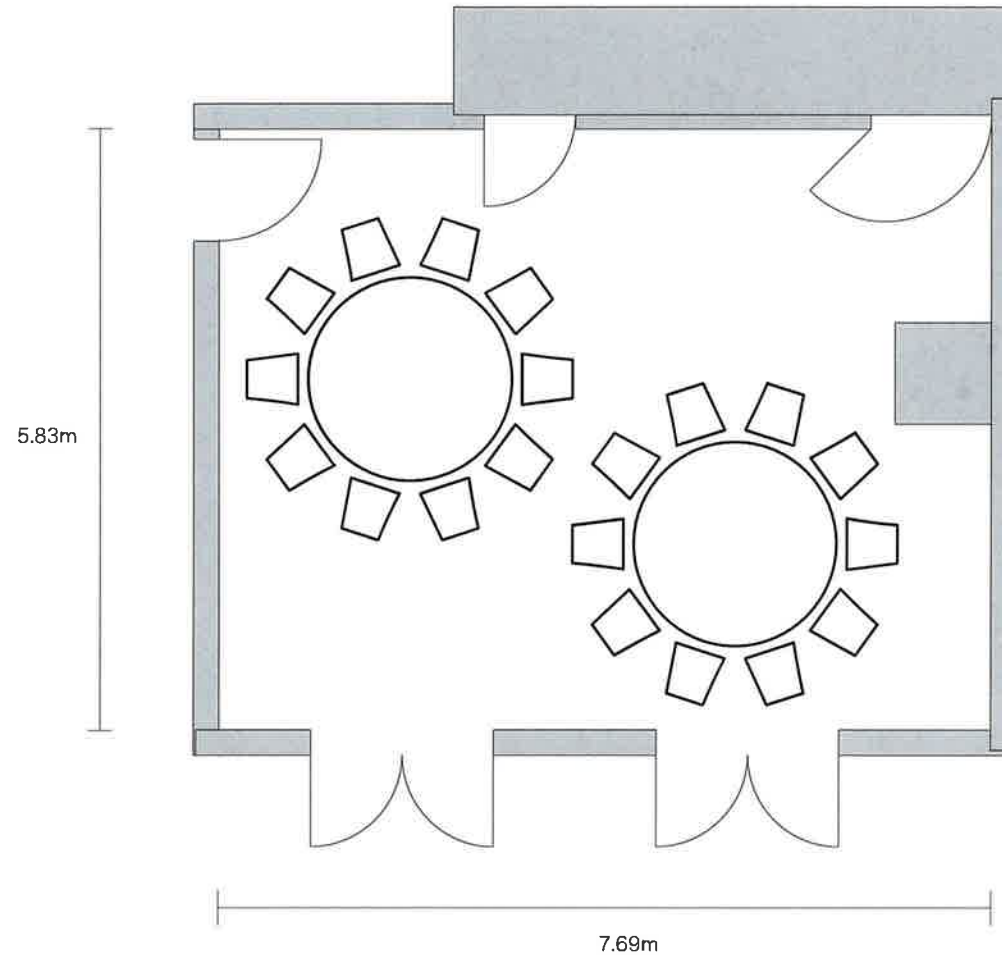

ADDRESS: 68 Horinouchi Narita-shi Chiba 286-0107, JAPAN

TEL: 81-476-331311

ANA Crowne Plaza Narita – Clavel (Face to Face style)

LENGTH: 13.62 m WIDE: 4.45 m HEIGHT: 3.02 m TOTAL SQUARE METERS: 56.25 m<sup>2</sup> MAXIMUM CAPACITY: 50 POWER OUTLETS: 8

ADDRESS: 68 Horinouchi Narita-shi Chiba 286-0107, JAPAN

TEL: 81-476-331311

LENGTH: 7.69 m    WIDTH: 5.83 m    HEIGHT: 3.01 m    TOTAL SQUARE METERS: 43.83 m<sup>2</sup>    MAXIMUM CAPACITY: 30    POWER OUTLETS: 5

68 Horinouchi | Narita-shi Chiba - 286-0107, Japan | 81-476-331311

\*Multiple layout options available for this space.

ANA Crowne Plaza Narita – Violeta (Dinner )

LENGTH: 7.69 m WIDE: 5.83 m HEIGHT: 3.01 m TOTAL SQUARE METERS: 43.83 m<sup>2</sup> MAXIMUM CAPACITY: 30 POWER OUTLETS: 5

ADDRESS: 68 Horinouchi Narita-shi Chiba 286-0107, JAPAN

TEL: 81-476-331311

ANA Crowne Plaza Narita – Violeta (U-shape )

LENGTH: 7.69 m WIDE: 5.83 m HEIGHT: 3.01 m TOTAL SQUARE METERS: 43.83 m<sup>2</sup> MAXIMUM CAPACITY: 30 POWER OUTLETS: 5