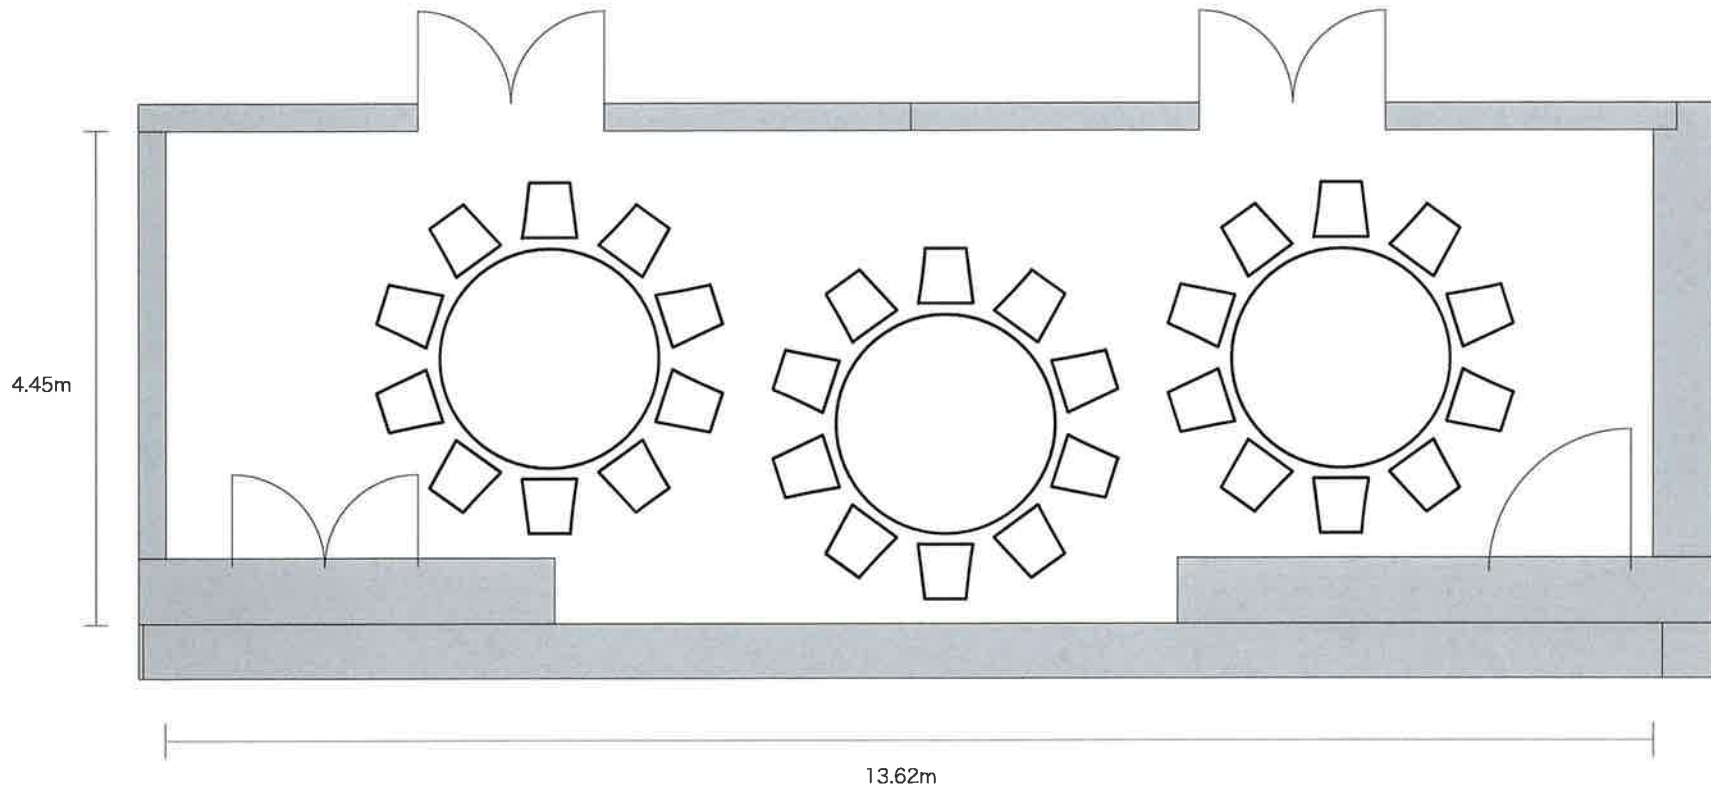

ADDRESS: 68 Horinouchi Narita-shi Chiba 286-0107, JAPAN

TEL: 81-476-331311

LENGTH: 13.62 m    WIDTH: 4.45 m    HEIGHT: 3.02 m    TOTAL SQUARE METERS: 56.25 m<sup>2</sup>    MAXIMUM CAPACITY: 50    POWER OUTLETS: 8

68 Horinouchi | Narita-shi Chiba - 286-0107, Japan | 81-476-331311

\*Multiple layout options available for this space.

ANA Crowne Plaza Narita – Clavel (Dinner )

LENGTH: 13.62 m WIDE: 4.45 m HEIGHT: 3.02 m TOTAL SQUARE METERS: 56.25 m<sup>2</sup> MAXIMUM CAPACITY: 50 POWER OUTLETS: 8