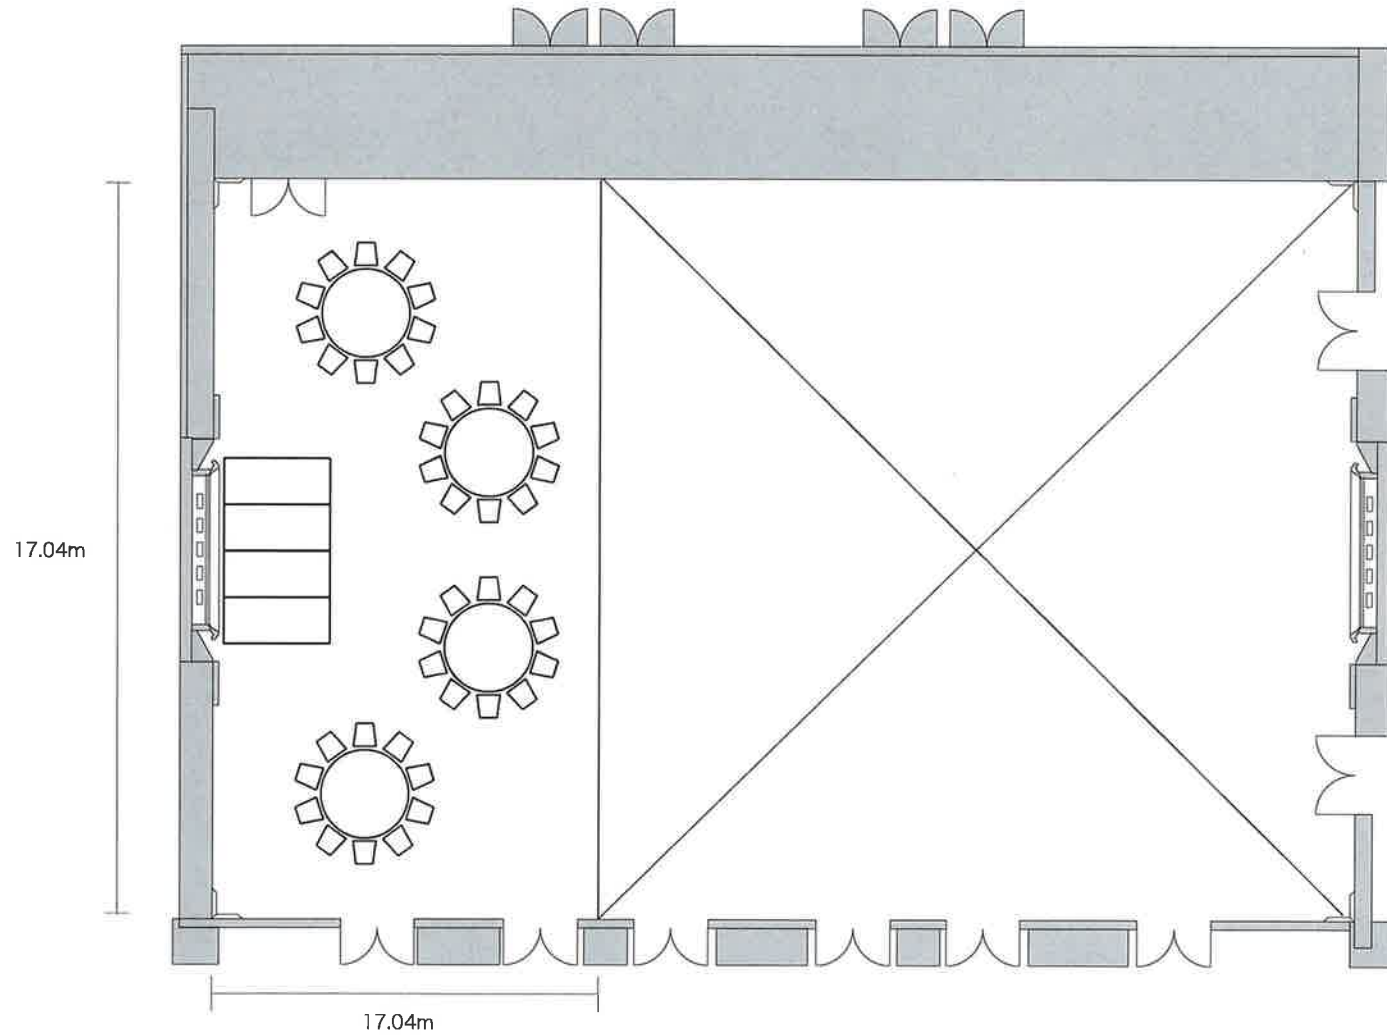

ADDRESS: 68 Horinouchi Narita-shi Chiba 286-0107, JAPAN TEL: 81-476-331311

LENGTH: 17.04 m    WIDTH: 9.24 m    HEIGHT: 6.91 m    TOTAL SQUARE METERS: 157.54 m<sup>2</sup>    MAXIMUM CAPACITY: 150    POWER OUTLETS: 3

68 Horinouchi | Narita-shi Chiba - 286-0107, Japan | 81-476-331311

\*Multiple layout options available for this space.

ANA Crowne Plaza Narita – Orchid 1/3 ( Dinner )

LENGTH: 17.04 m WIDE: 9.24 m HEIGHT: 6.91 m TOTAL SQUARE METERS: 157.54 m<sup>2</sup> MAXIMUM CAPACITY: 150 POWER OUTLETS: 3