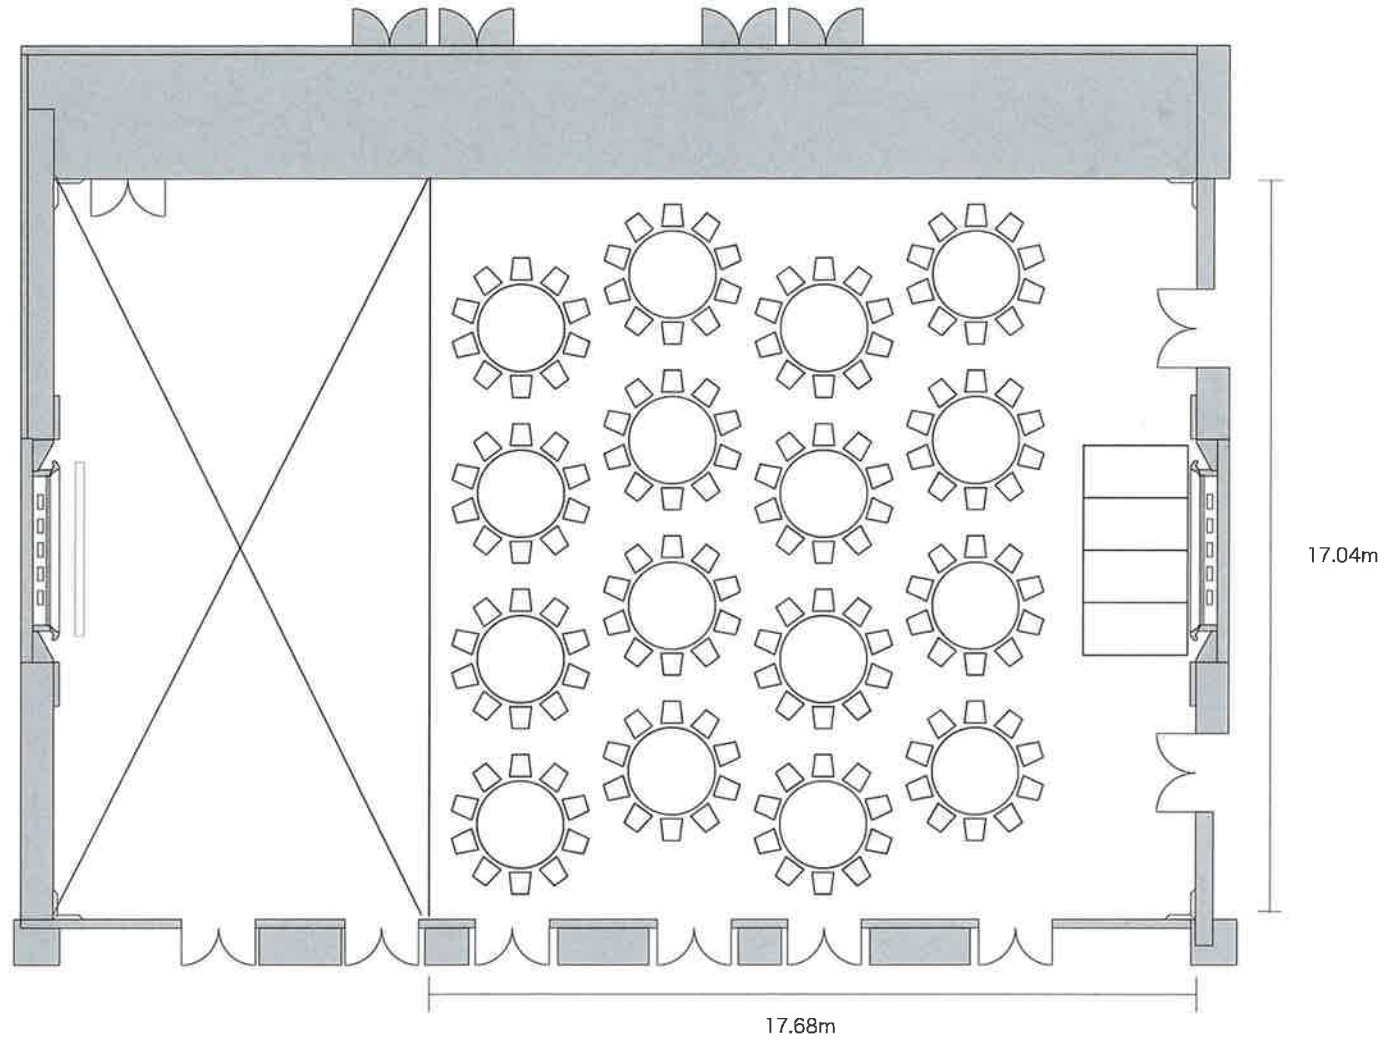

# Crowne Plaza® Narita - Orchid 2/3

LENGTH: 17.68 m    WIDTH: 17.04 m    HEIGHT: 6.91 m    TOTAL SQUARE METERS: 299.80 m<sup>2</sup>    MAXIMUM CAPACITY: 300    POWER OUTLETS: 3

68 Horinouchi | Narita-shi Chiba - 286-0107, Japan | 81-476-331311

\*Multiple layout options available for this space.

ANA Crowne Plaza Narita – Orchid 2/3 ( Dinner )

LENGTH: 17.68 m WIDE: 17.04 m HEIGHT: 6.91 m TOTAL SQUARE METERS: 299.80 m<sup>2</sup> MAXIMUM CAPACITY: 300 POWER OUTLETS: 3