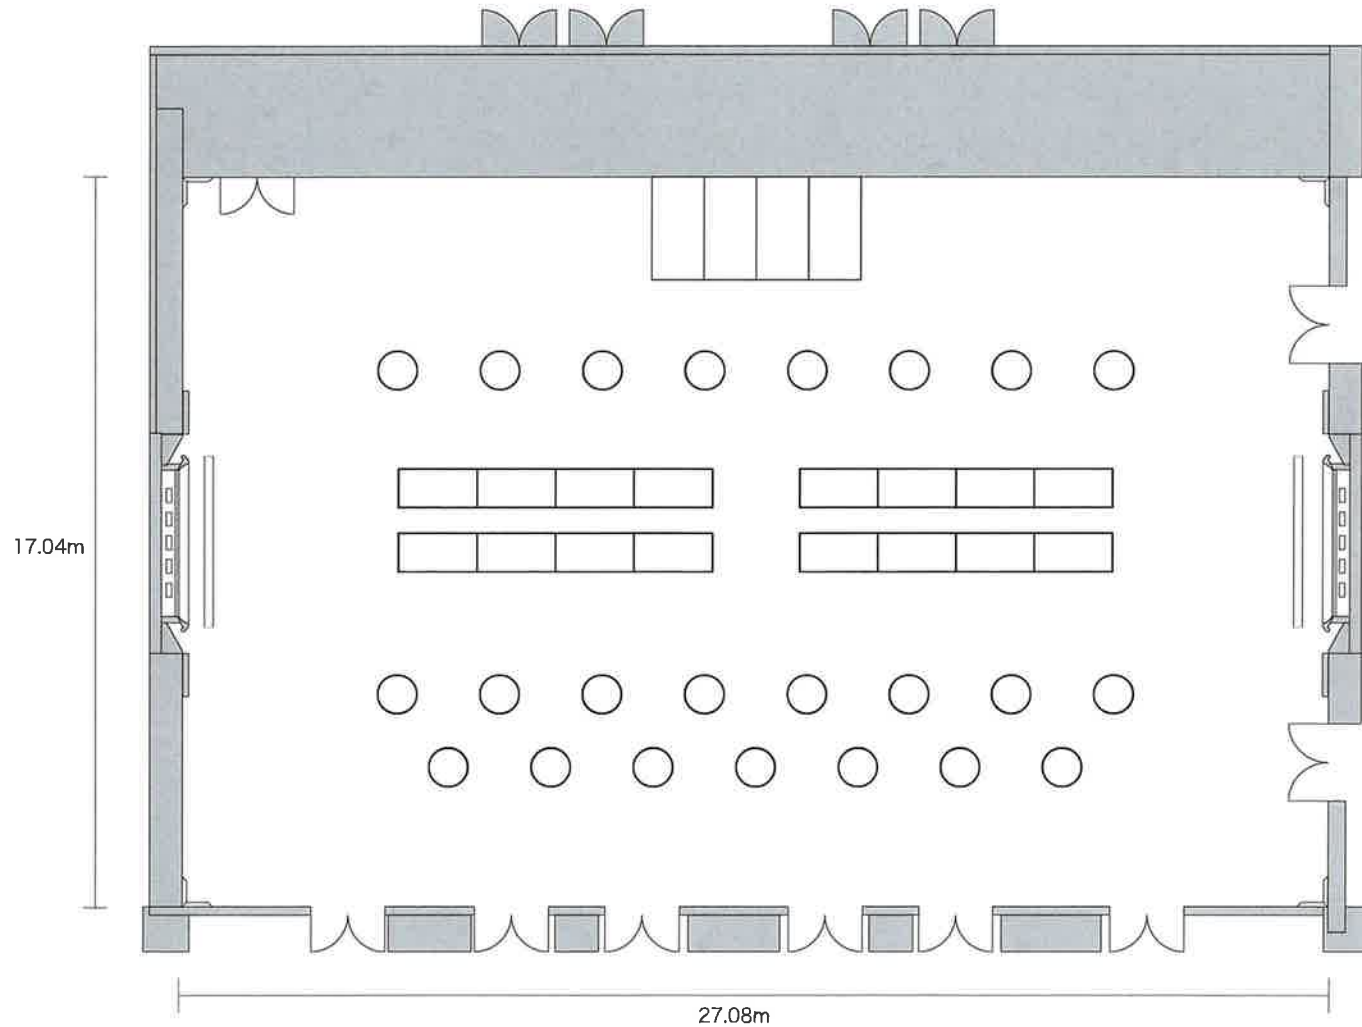

LENGTH: 27.08 m    WIDTH: 17.04 m    HEIGHT: 6.91 m    TOTAL SQUARE METERS: 459.82 m<sup>2</sup>    MAXIMUM CAPACITY: 500    POWER OUTLETS: 6

68 Horinouchi | Narita-shi Chiba - 286-0107, Japan | 81-476-331311

\*Multiple layout options available for this space.

ANA Crowne Plaza Narita – Orchid ( Dinner )

LENGTH: 27.08 m WIDE: 17.04 m HEIGHT: 6.91 m TOTAL SQUARE METERS: 459.82 m<sup>2</sup> MAXIMUM CAPACITY: 500 POWER OUTLETS: 6

ADDRESS: 68 Horinouchi Narita-shi Chiba 286-0107, JAPAN TEL: 81-476-331311

ANA Crowne Plaza Narita – Orchid ( Reception Party )

LENGTH: 27.08 m WIDE: 17.04 m HEIGHT: 6.91 m TOTAL SQUARE METERS: 459.82 m<sup>2</sup> MAXIMUM CAPACITY: 500 POWER OUTLETS: 6