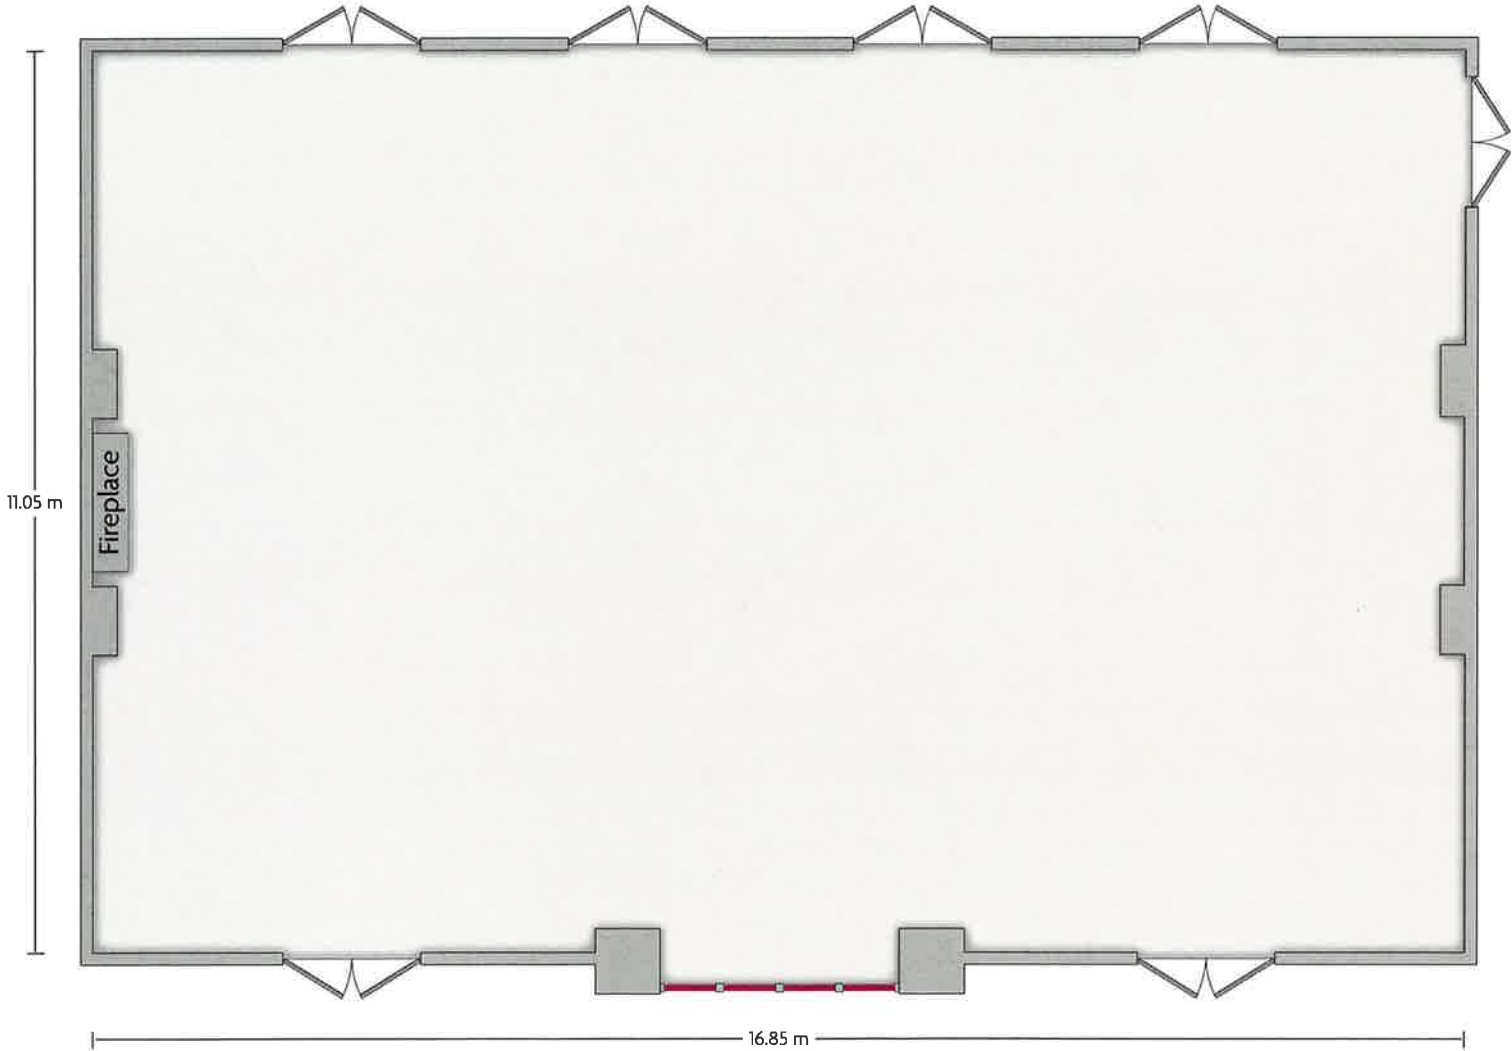

LENGTH: 16.85 m   WIDTH: 11.05 m   HEIGHT: 3.60 m   TOTAL SQUARE METERS: 185.75 m²   MAXIMUM CAPACITY: 160   POWER OUTLETS: 6

68 Horinouchi | Narita-shi Chiba - 286-0107, Japan | 81-476-331311

*Multiple layout options available for this space.