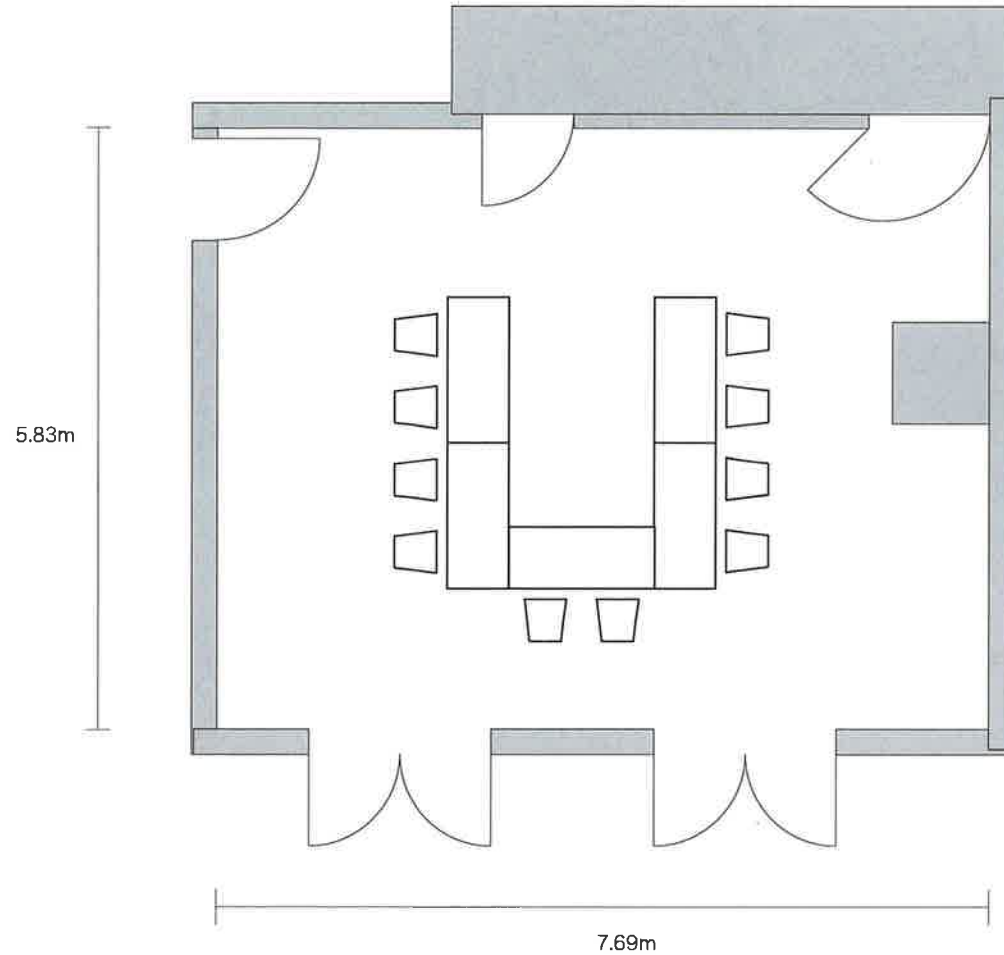

ADDRESS: 68 Horinouchi Narita-shi Chiba 286-0107, JAPAN

TEL: 81-476-331311

LENGTH: 7.69 m    WIDTH: 5.83 m    HEIGHT: 3.01 m    TOTAL SQUARE METERS: 43.83 m<sup>2</sup>    MAXIMUM CAPACITY: 30    POWER OUTLETS: 5

68 Horinouchi | Narita-shi Chiba - 286-0107, Japan | 81-476-331311

\*Multiple layout options available for this space.

ANA Crowne Plaza Narita – Violeta (Dinner )

LENGTH: 7.69 m WIDE: 5.83 m HEIGHT: 3.01 m TOTAL SQUARE METERS: 43.83 m<sup>2</sup> MAXIMUM CAPACITY: 30 POWER OUTLETS: 5

ADDRESS: 68 Horinouchi Narita-shi Chiba 286-0107, JAPAN

TEL: 81-476-331311

ANA Crowne Plaza Narita – Violeta (U-shape )

LENGTH: 7.69 m WIDE: 5.83 m HEIGHT: 3.01 m TOTAL SQUARE METERS: 43.83 m<sup>2</sup> MAXIMUM CAPACITY: 30 POWER OUTLETS: 5