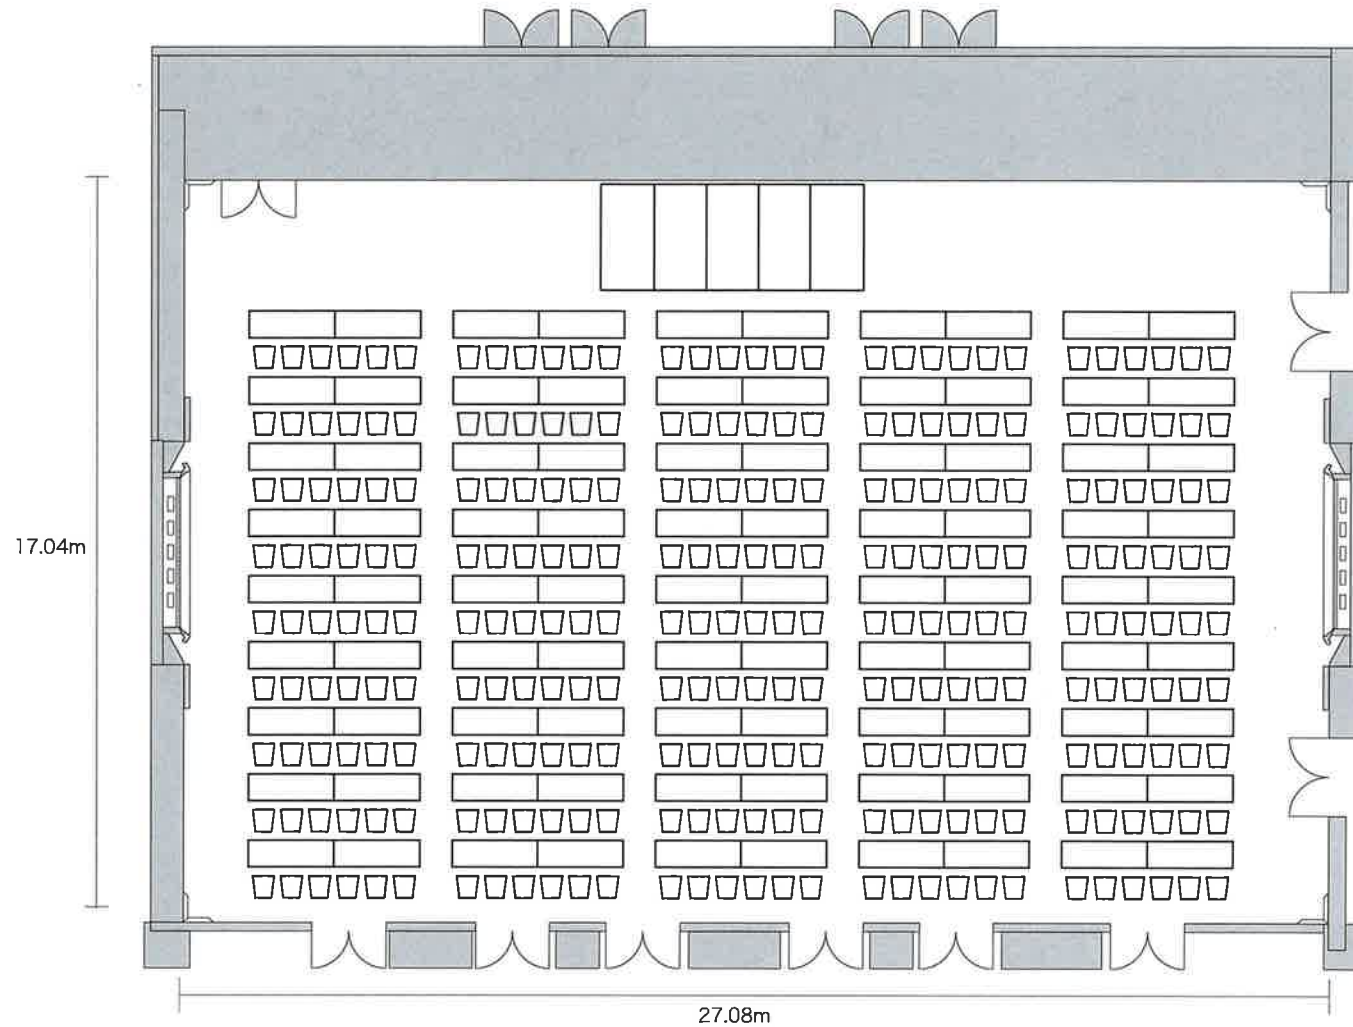

ANA Crowne Plaza Narita – Orchid (School)

LENGTH: 27.08 m WIDE: 17.04 m HEIGHT: 6.91 m TOTAL SQUARE METERS: 459.82 m² MAXIMUM CAPACITY: 500 POWER OUTLETS: 6

ADDRESS: 68 Horinouchi Narita-shi Chiba 286-0107, JAPAN

TEL: 81-476-331311