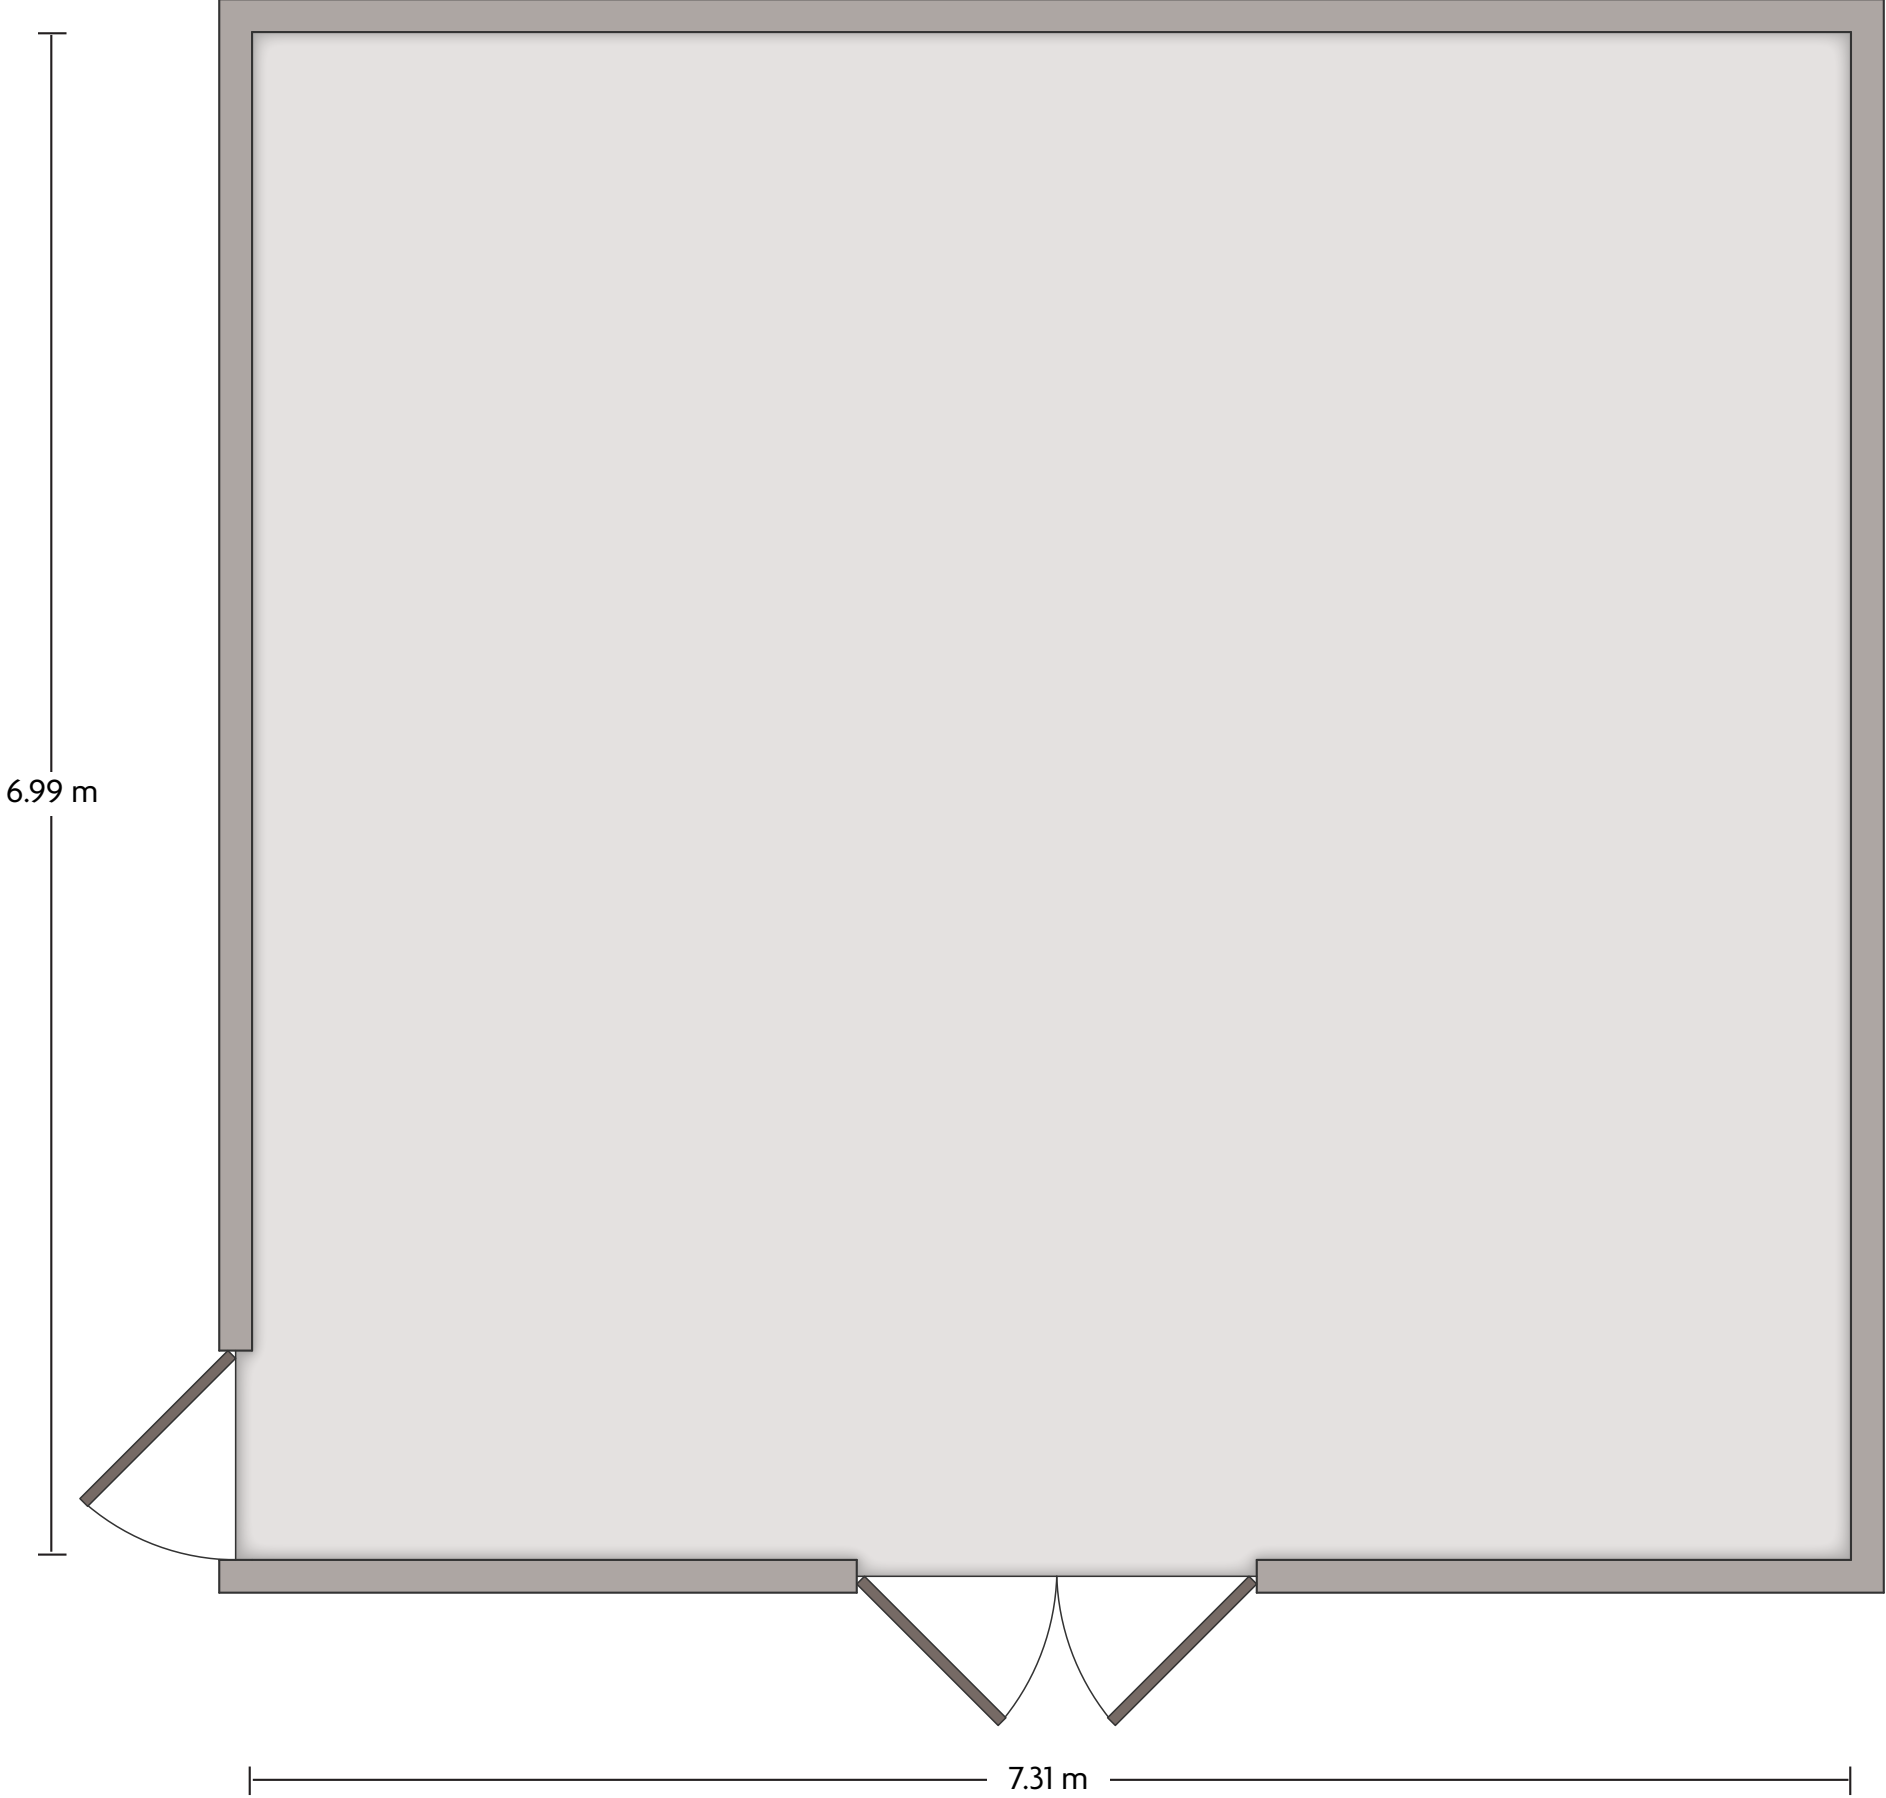

LENGTH: 25.32 m WIDTH: 14.23 m HEIGHT: 5.42 m TOTAL SQUARE METERS: 360.25 m² MAXIMUM CAPACITY: 200 POWER OUTLETS: 8

Nijojo-Mae, Horikawa-Dori Nakagyo-Ku | Kyoto-shi Kyoto - 604-0055 | 81.75.2311155

*Multiple layout options available for this space.

LENGTH: 8.26 m WIDTH: 7.39 m HEIGHT: 2.53 m TOTAL SQUARE METERS: 60.50 m² MAXIMUM CAPACITY: 36 POWER OUTLETS: 4

Nijojo-Mae, Horikawa-Dori Nakagyo-Ku | Kyoto-shi Kyoto - 604-0055 | 81.75.2311155

*Multiple layout options available for this space.