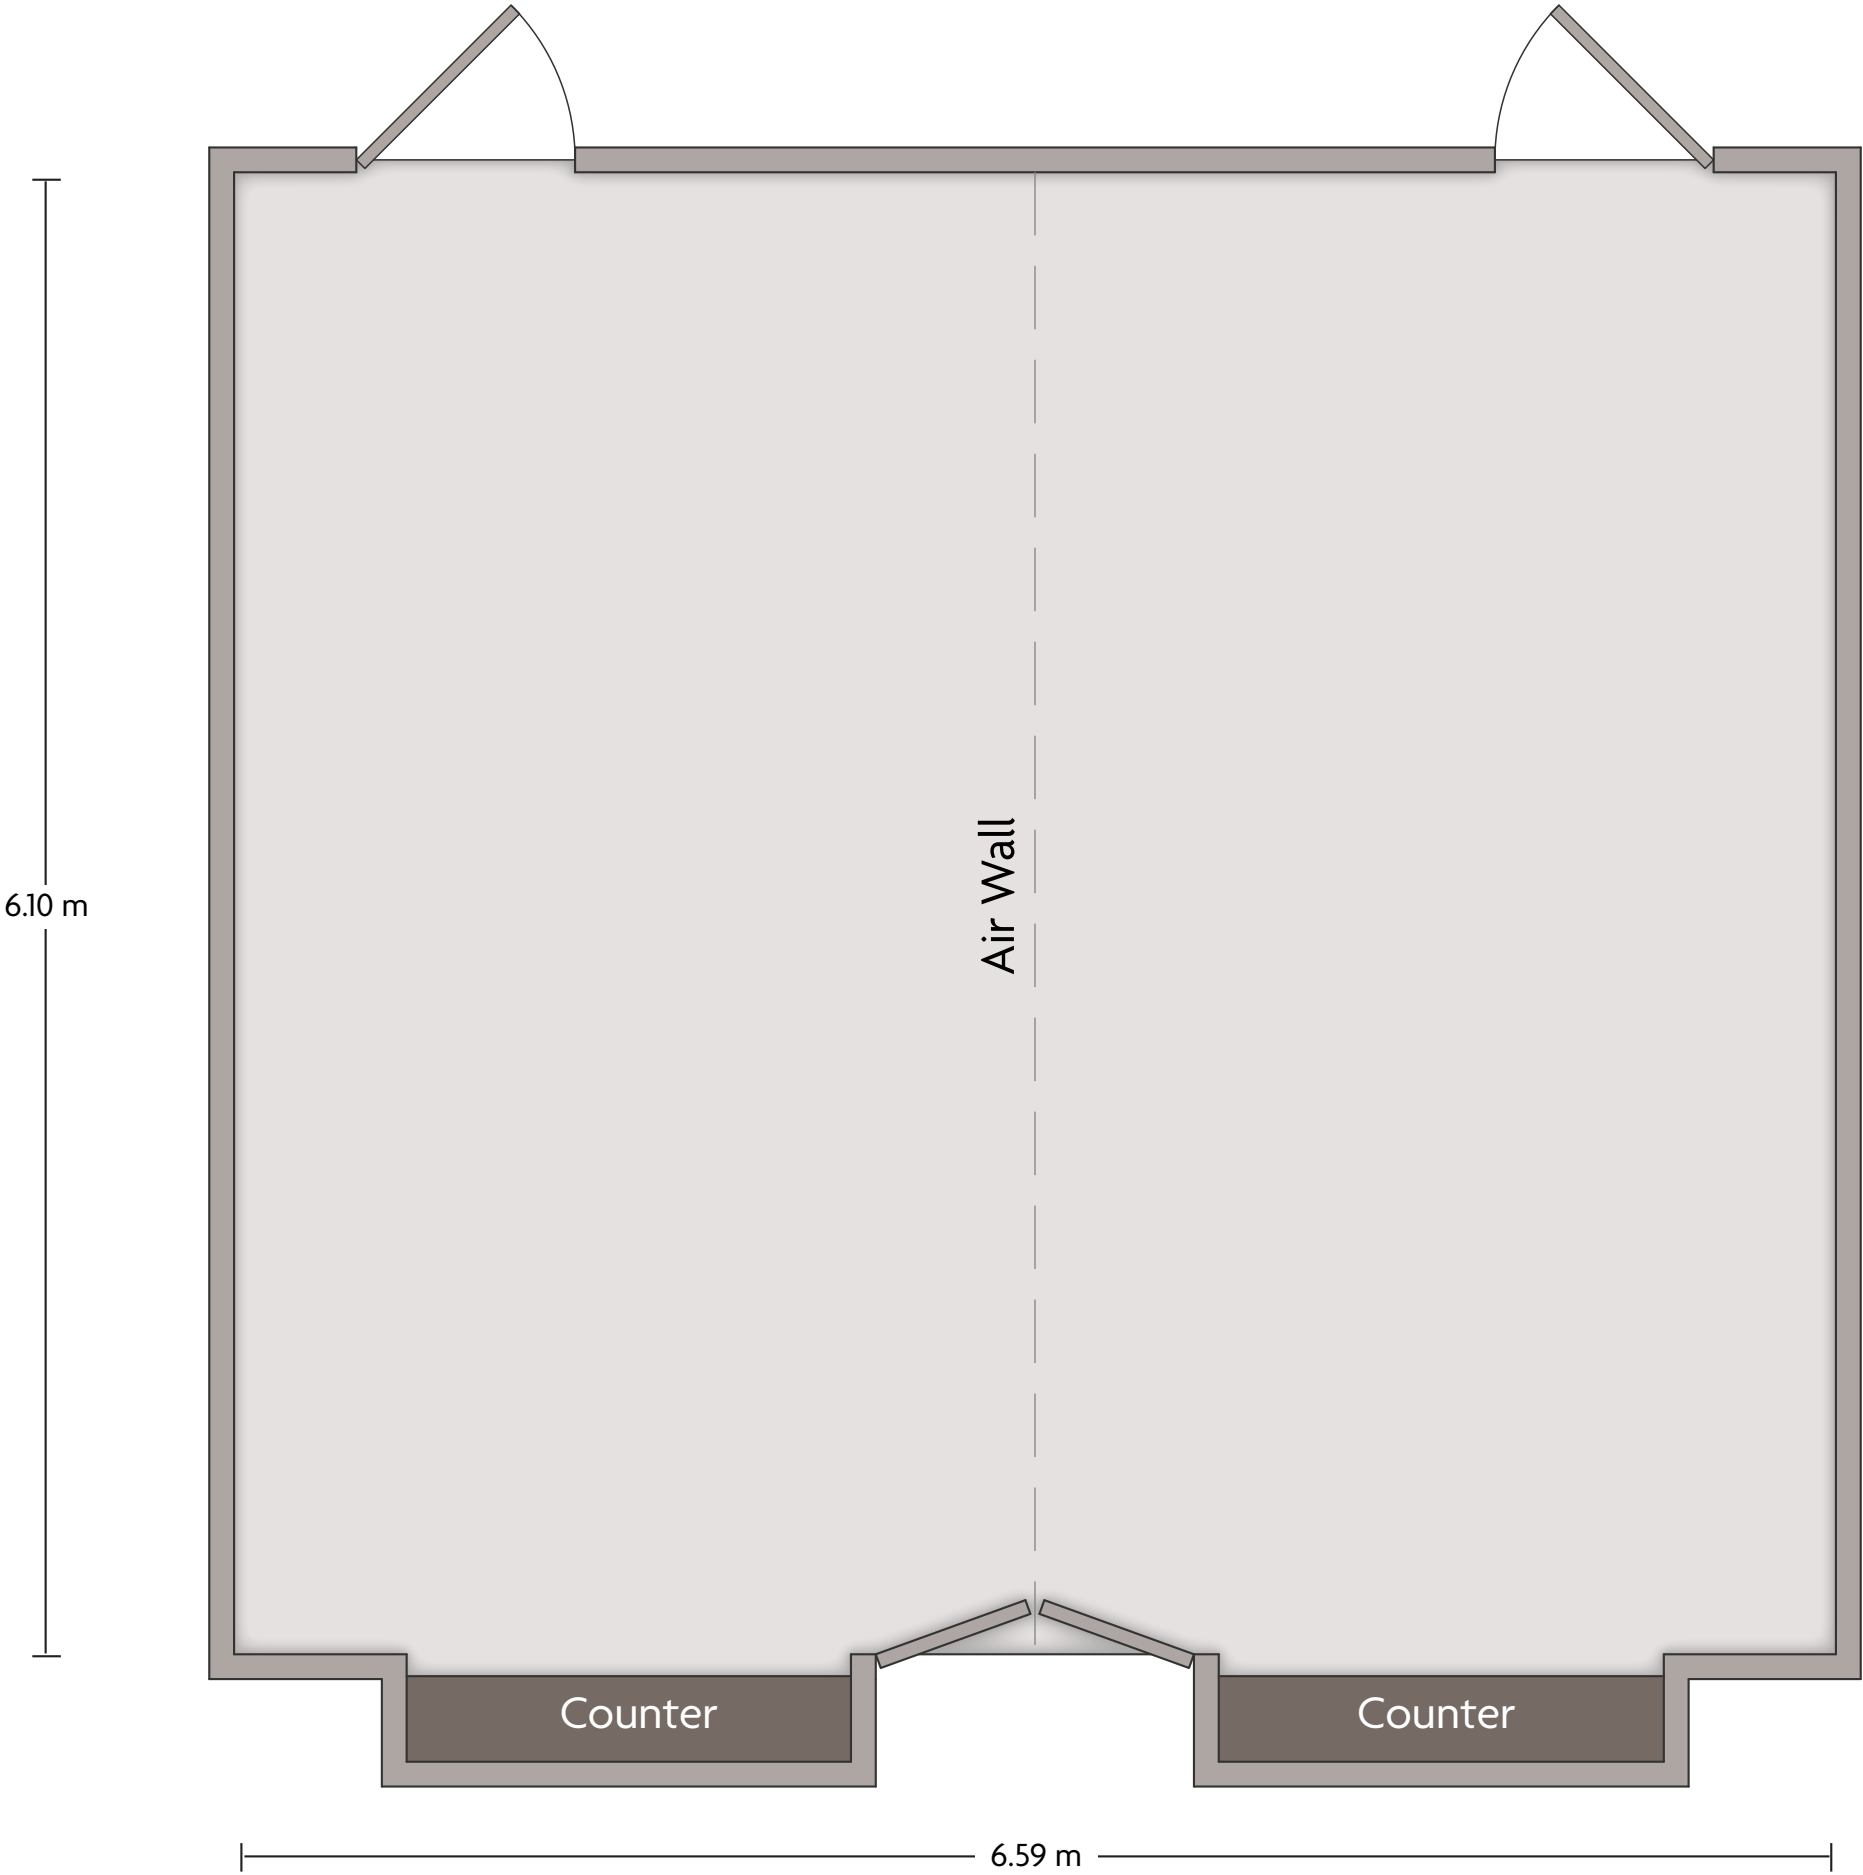

LENGTH: 18.02 m WIDTH: 9.57 m HEIGHT: 2.34 m TOTAL SQUARE METERS: 166.42 m² MAXIMUM CAPACITY: 84 POWER OUTLETS: 10

Nijojo-Mae, Horikawa-Dori Nakagyo-Ku | Kyoto-shi Kyoto - 604-0055 | 81.75.2311155

*Multiple layout options available for this space.

LENGTH: 17.97 m WIDTH: 14.35 m HEIGHT: 3.75 m TOTAL SQUARE METERS: 260.86 m² MAXIMUM CAPACITY: 140 POWER OUTLETS: 12

Nijojo-Mae, Horikawa-Dori Nakagyo-Ku | Kyoto-shi Kyoto - 604-0055 | 81.75.2311155

*Multiple layout options available for this space.

LENGTH: 14.35 m WIDTH: 8.90 m HEIGHT: 3.75 m TOTAL SQUARE METERS: 129.24 m² MAXIMUM CAPACITY: 70 POWER OUTLETS: 6

Nijojo-Mae, Horikawa-Dori Nakagyo-Ku | Kyoto-shi Kyoto - 604-0055 | 81.75.2311155

*Multiple layout options available for this space.

LENGTH: 6.59 m WIDTH: 6.10 m HEIGHT: 2.70 m TOTAL SQUARE METERS: 40.18 m² MAXIMUM CAPACITY: 24 POWER OUTLETS: 12

Nijojo-Mae, Horikawa-Dori Nakagyo-Ku | Kyoto-shi Kyoto - 604-0055 | 81.75.2311155

*Multiple layout options available for this space.