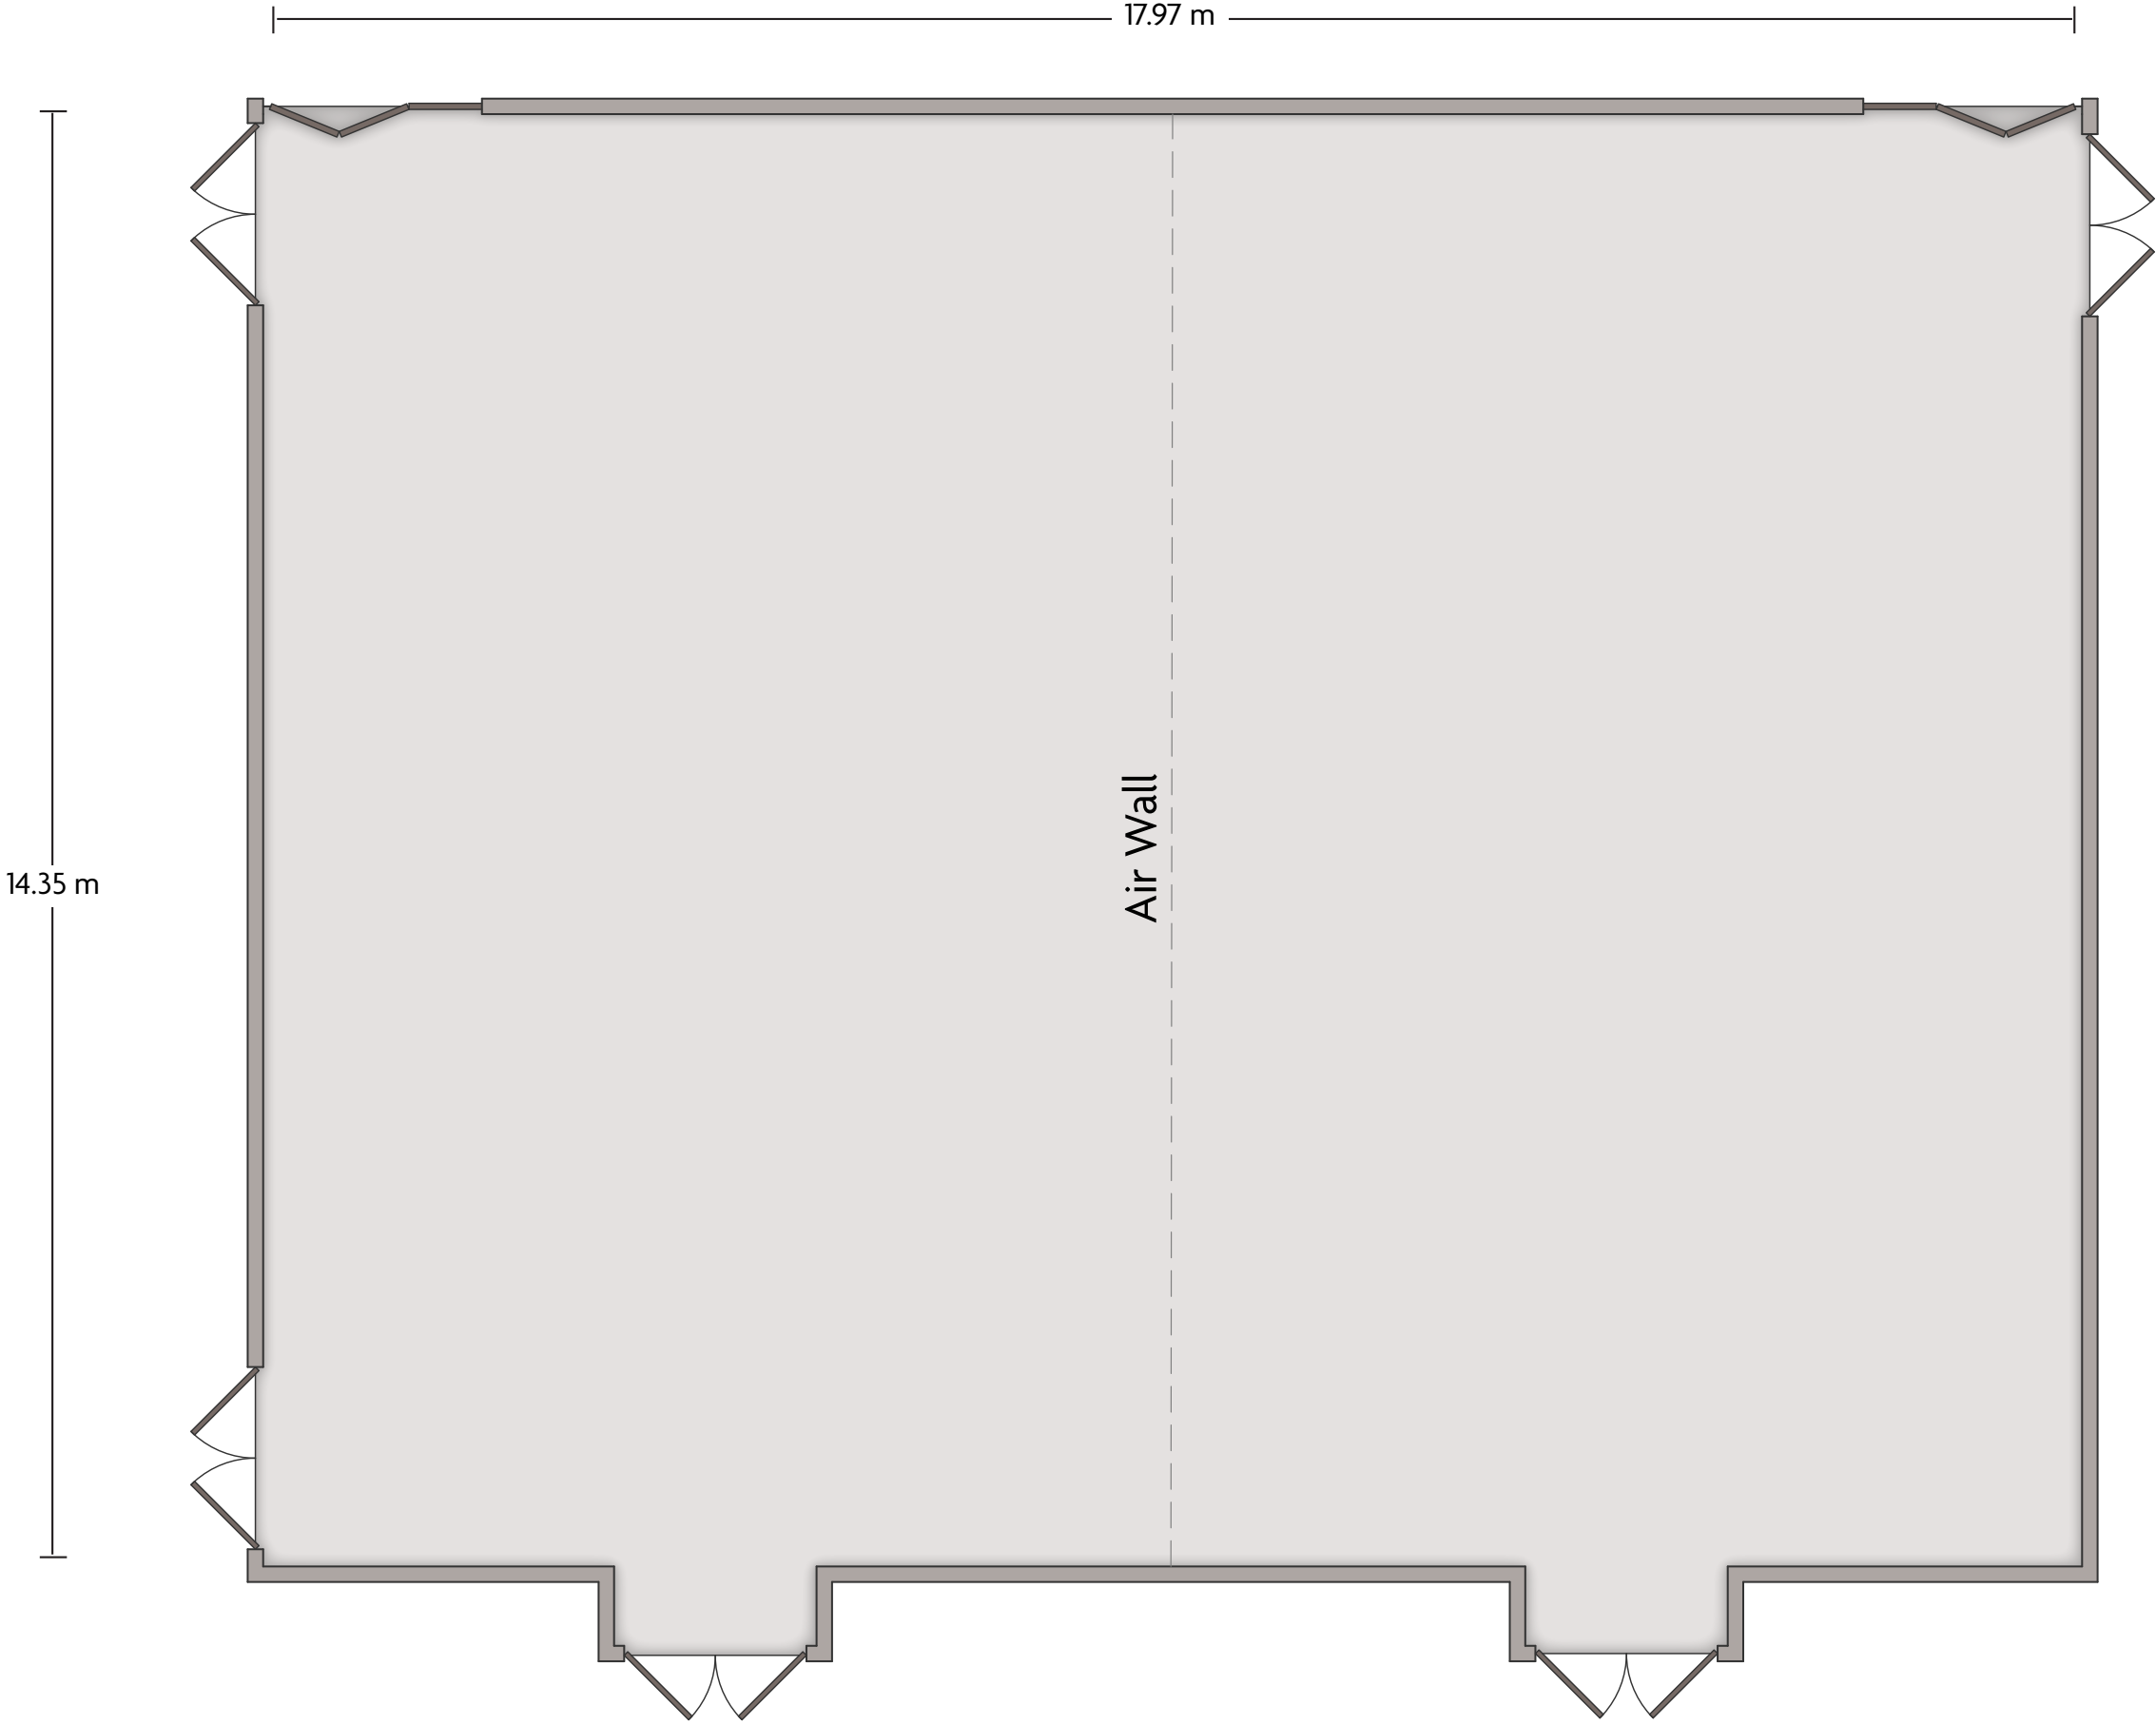

LENGTH: 7.31 m WIDTH: 6.99 m HEIGHT: 2.67 m TOTAL SQUARE METERS: 51.07 m² MAXIMUM CAPACITY: 24 POWER OUTLETS: 9

Nijojo-Mae, Horikawa-Dori Nakagyo-Ku | Kyoto-shi Kyoto - 604-0055 | 81.75.2311155

*Multiple layout options available for this space.

LENGTH: 18.02 m WIDTH: 9.57 m HEIGHT: 2.34 m TOTAL SQUARE METERS: 166.42 m² MAXIMUM CAPACITY: 84 POWER OUTLETS: 10

Nijojo-Mae, Horikawa-Dori Nakagyo-Ku | Kyoto-shi Kyoto - 604-0055 | 81.75.2311155

*Multiple layout options available for this space.