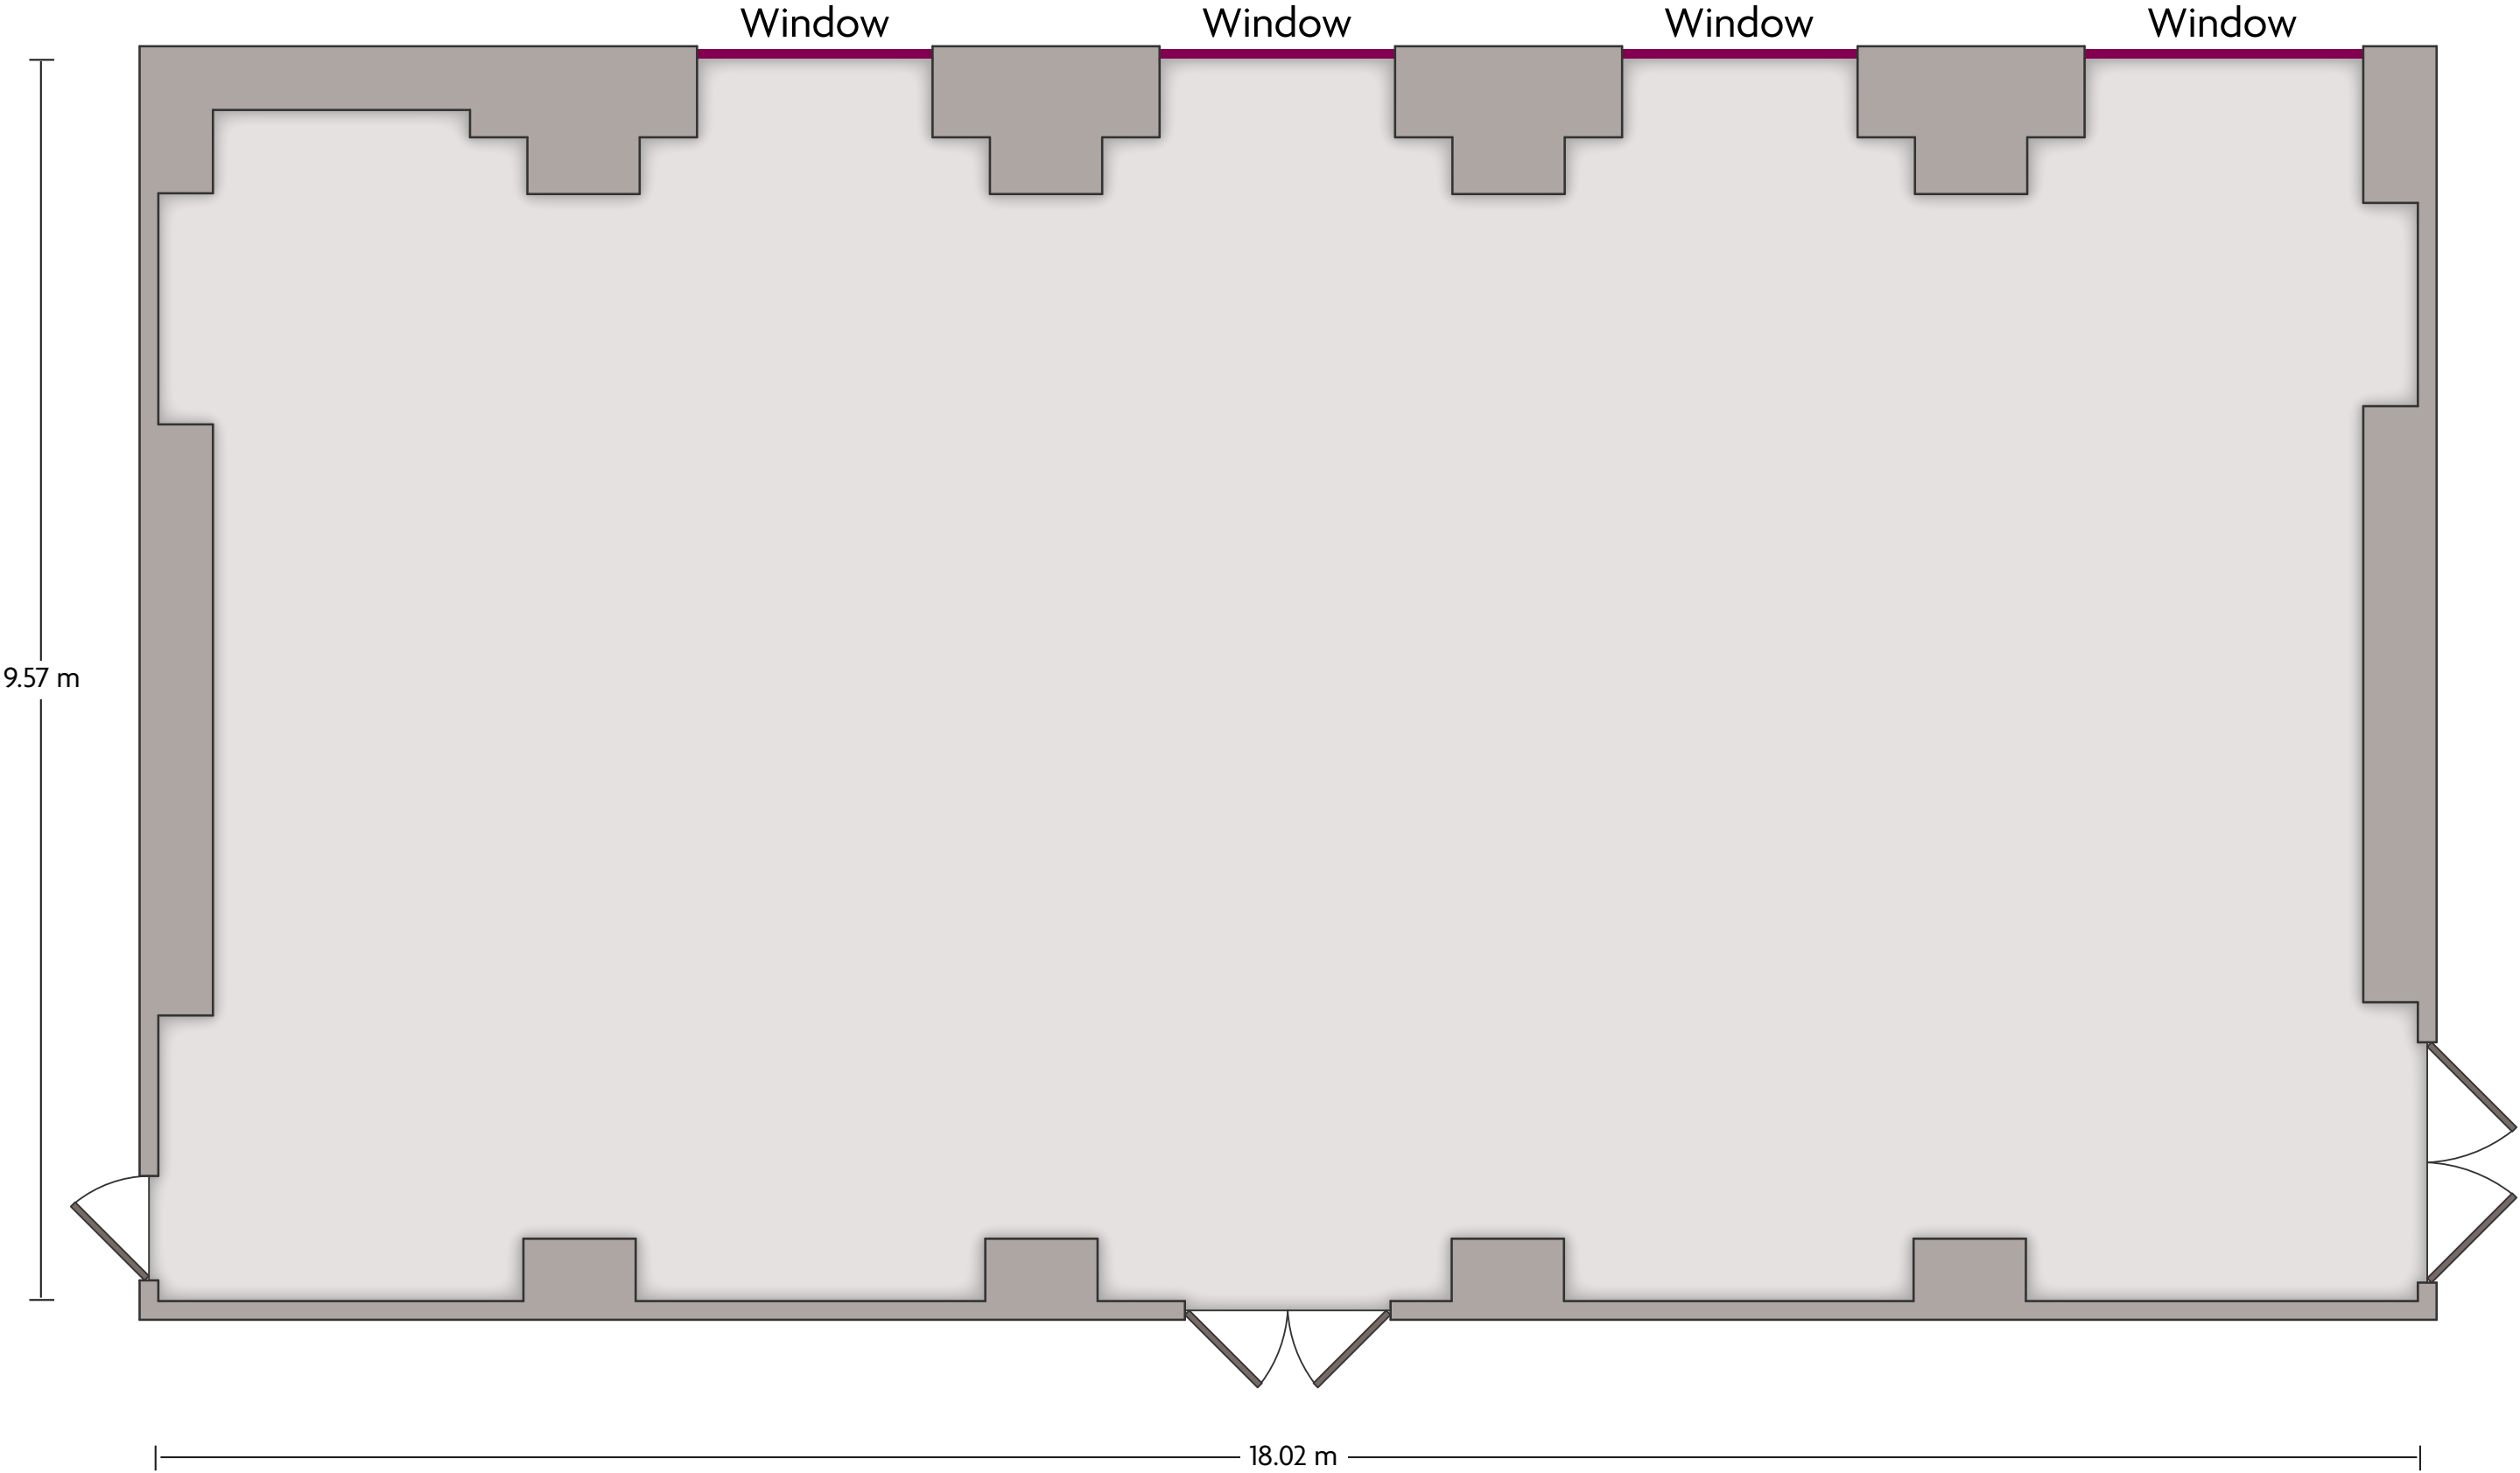

LENGTH: 8.26 m WIDTH: 7.39 m HEIGHT: 2.53 m TOTAL SQUARE METERS: 60.50 m² MAXIMUM CAPACITY: 36 POWER OUTLETS: 4

Nijojo-Mae, Horikawa-Dori Nakagyo-Ku | Kyoto-shi Kyoto - 604-0055 | 81.75.2311155

*Multiple layout options available for this space.

LENGTH: 7.31 m WIDTH: 6.99 m HEIGHT: 2.67 m TOTAL SQUARE METERS: 51.07 m² MAXIMUM CAPACITY: 24 POWER OUTLETS: 9

Nijojo-Mae, Horikawa-Dori Nakagyo-Ku | Kyoto-shi Kyoto - 604-0055 | 81.75.2311155

*Multiple layout options available for this space.