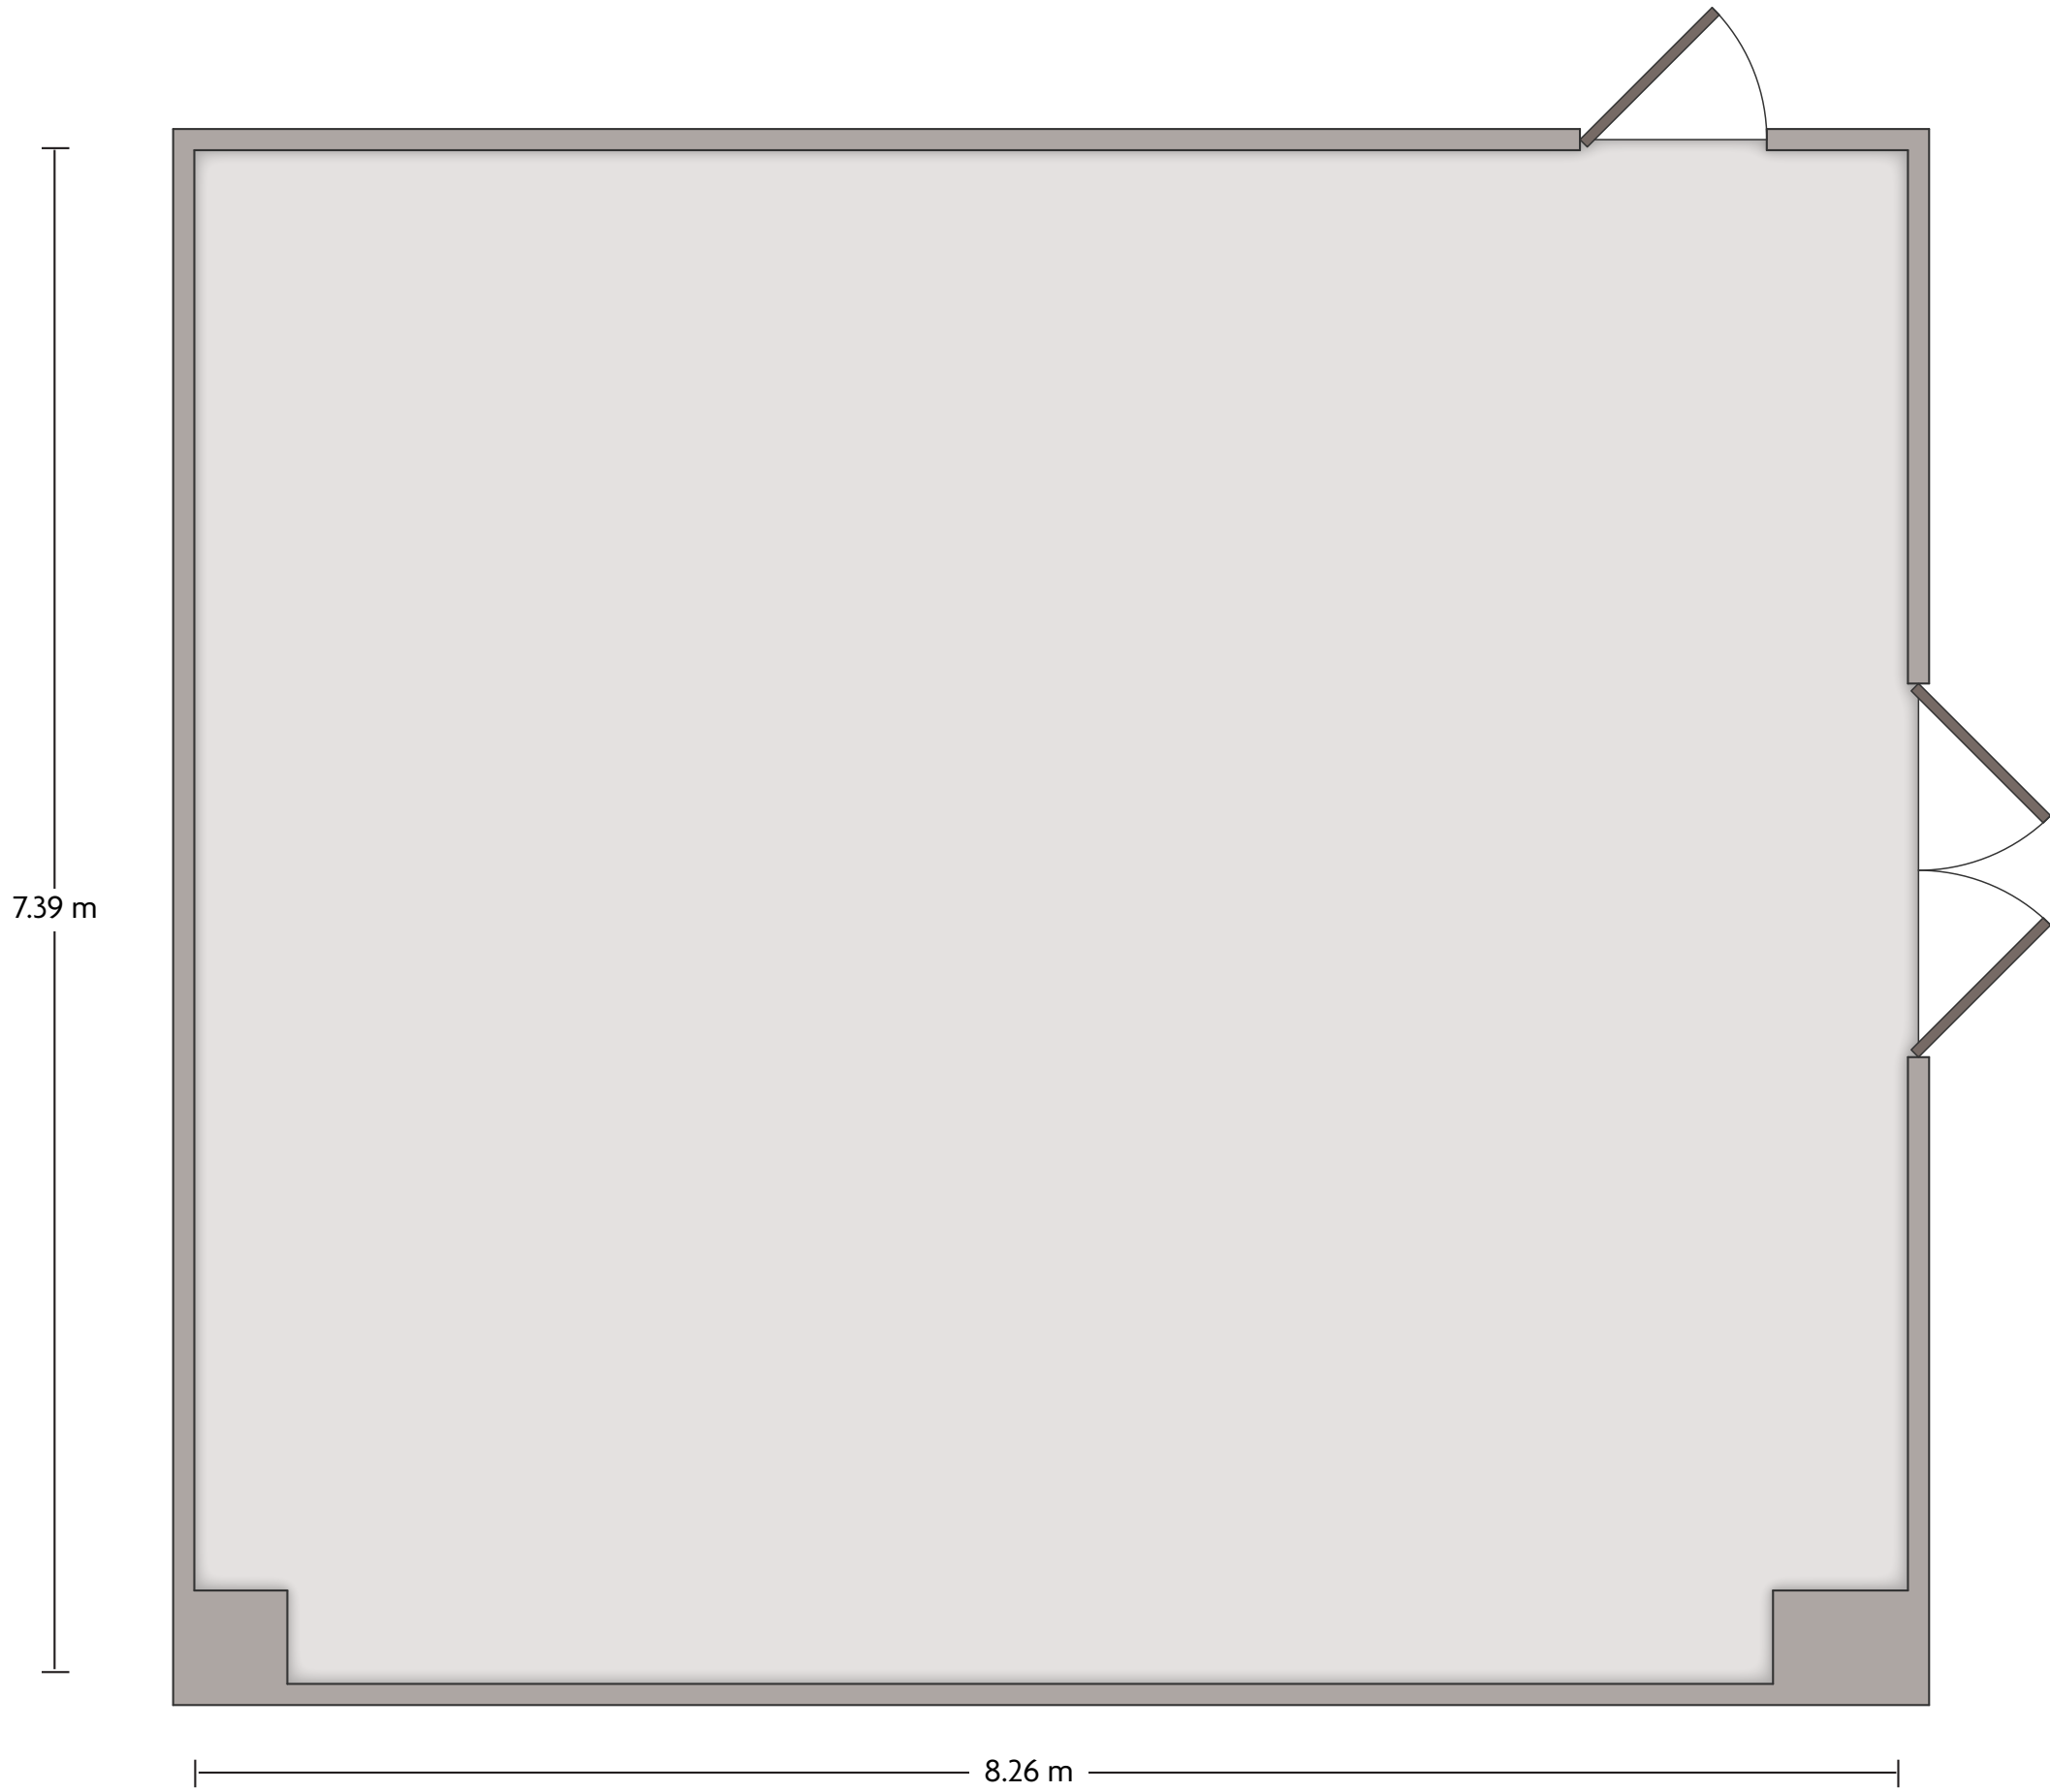

LENGTH: 8.26 m   WIDTH: 7.39 m   HEIGHT: 2.53 m   TOTAL SQUARE METERS: 60.50 m²   MAXIMUM CAPACITY: 36   POWER OUTLETS: 4

Nijojo-Mae, Horikawa-Dori Nakagyo-Ku | Kyoto-shi Kyoto - 604-0055 | 81.75.2311155

*Multiple layout options available for this space.