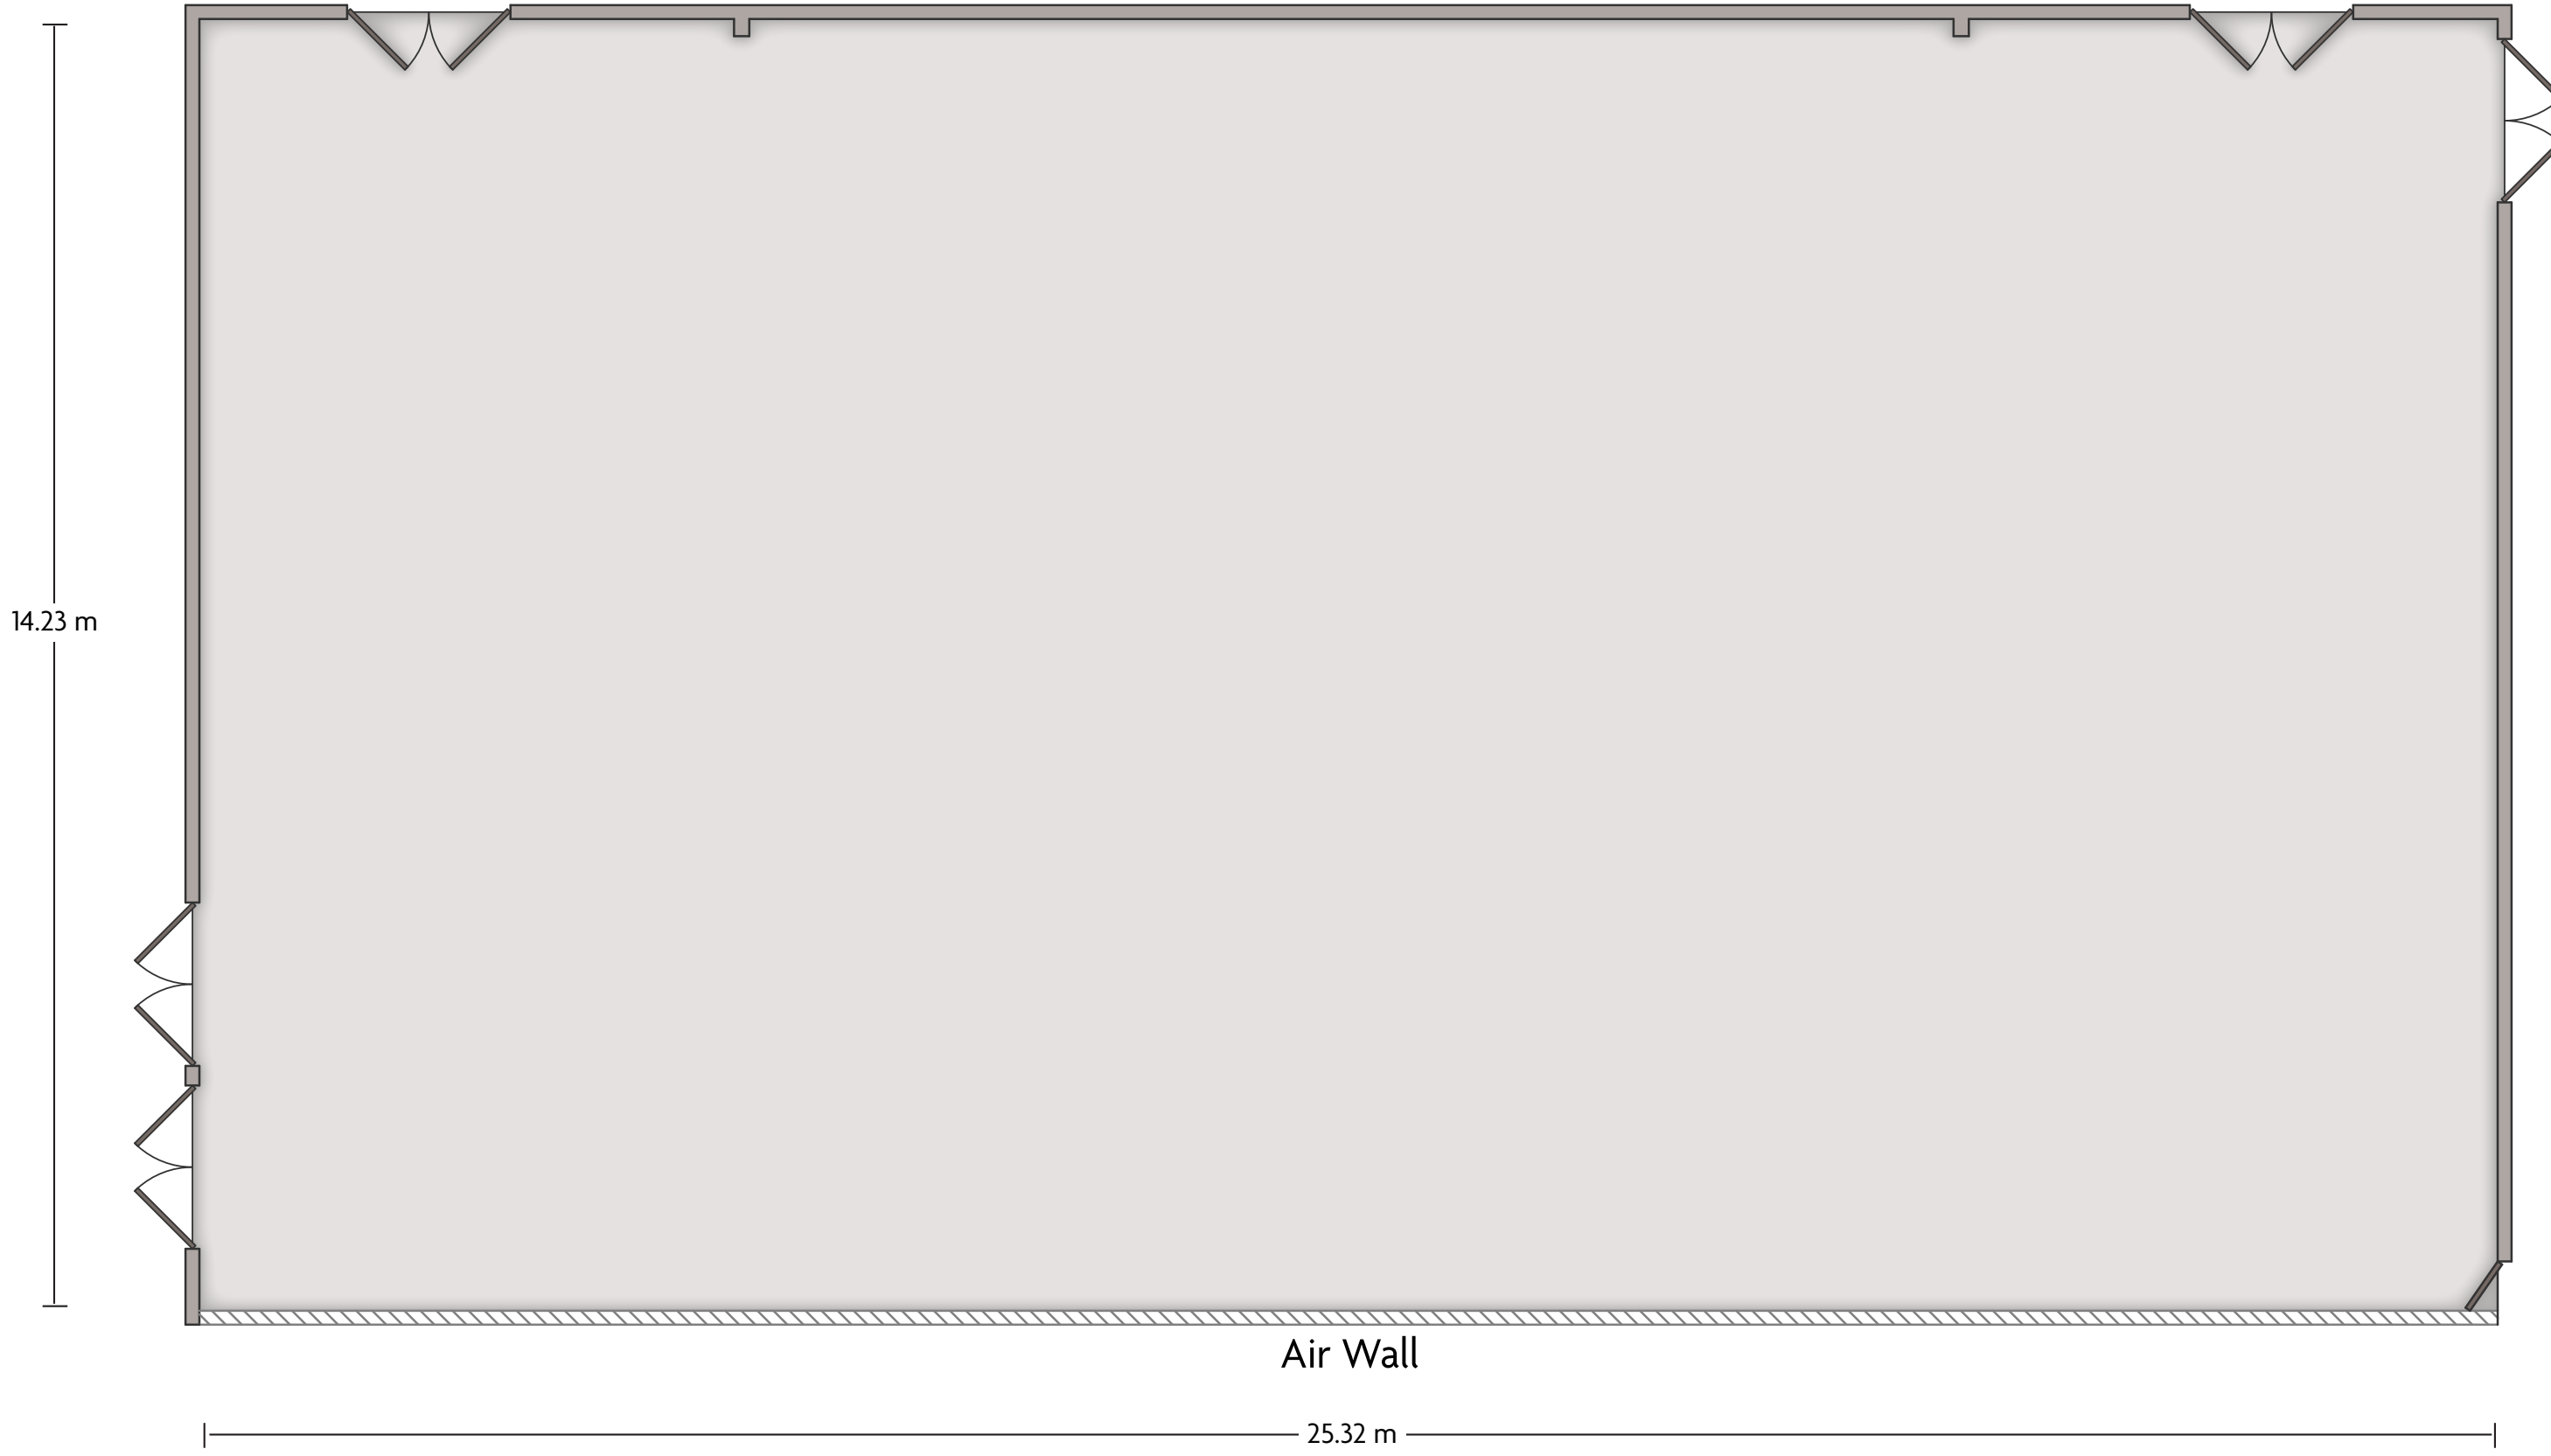

LENGTH: 25.32 m   WIDTH: 14.23 m   HEIGHT: 5.42 m   TOTAL SQUARE METERS: 360.25 m²   MAXIMUM CAPACITY: 200   POWER OUTLETS: 8

Nijojo-Mae, Horikawa-Dori Nakagyo-Ku | Kyoto-shi Kyoto - 604-0055 | 81.75.2311155

*Multiple layout options available for this space.