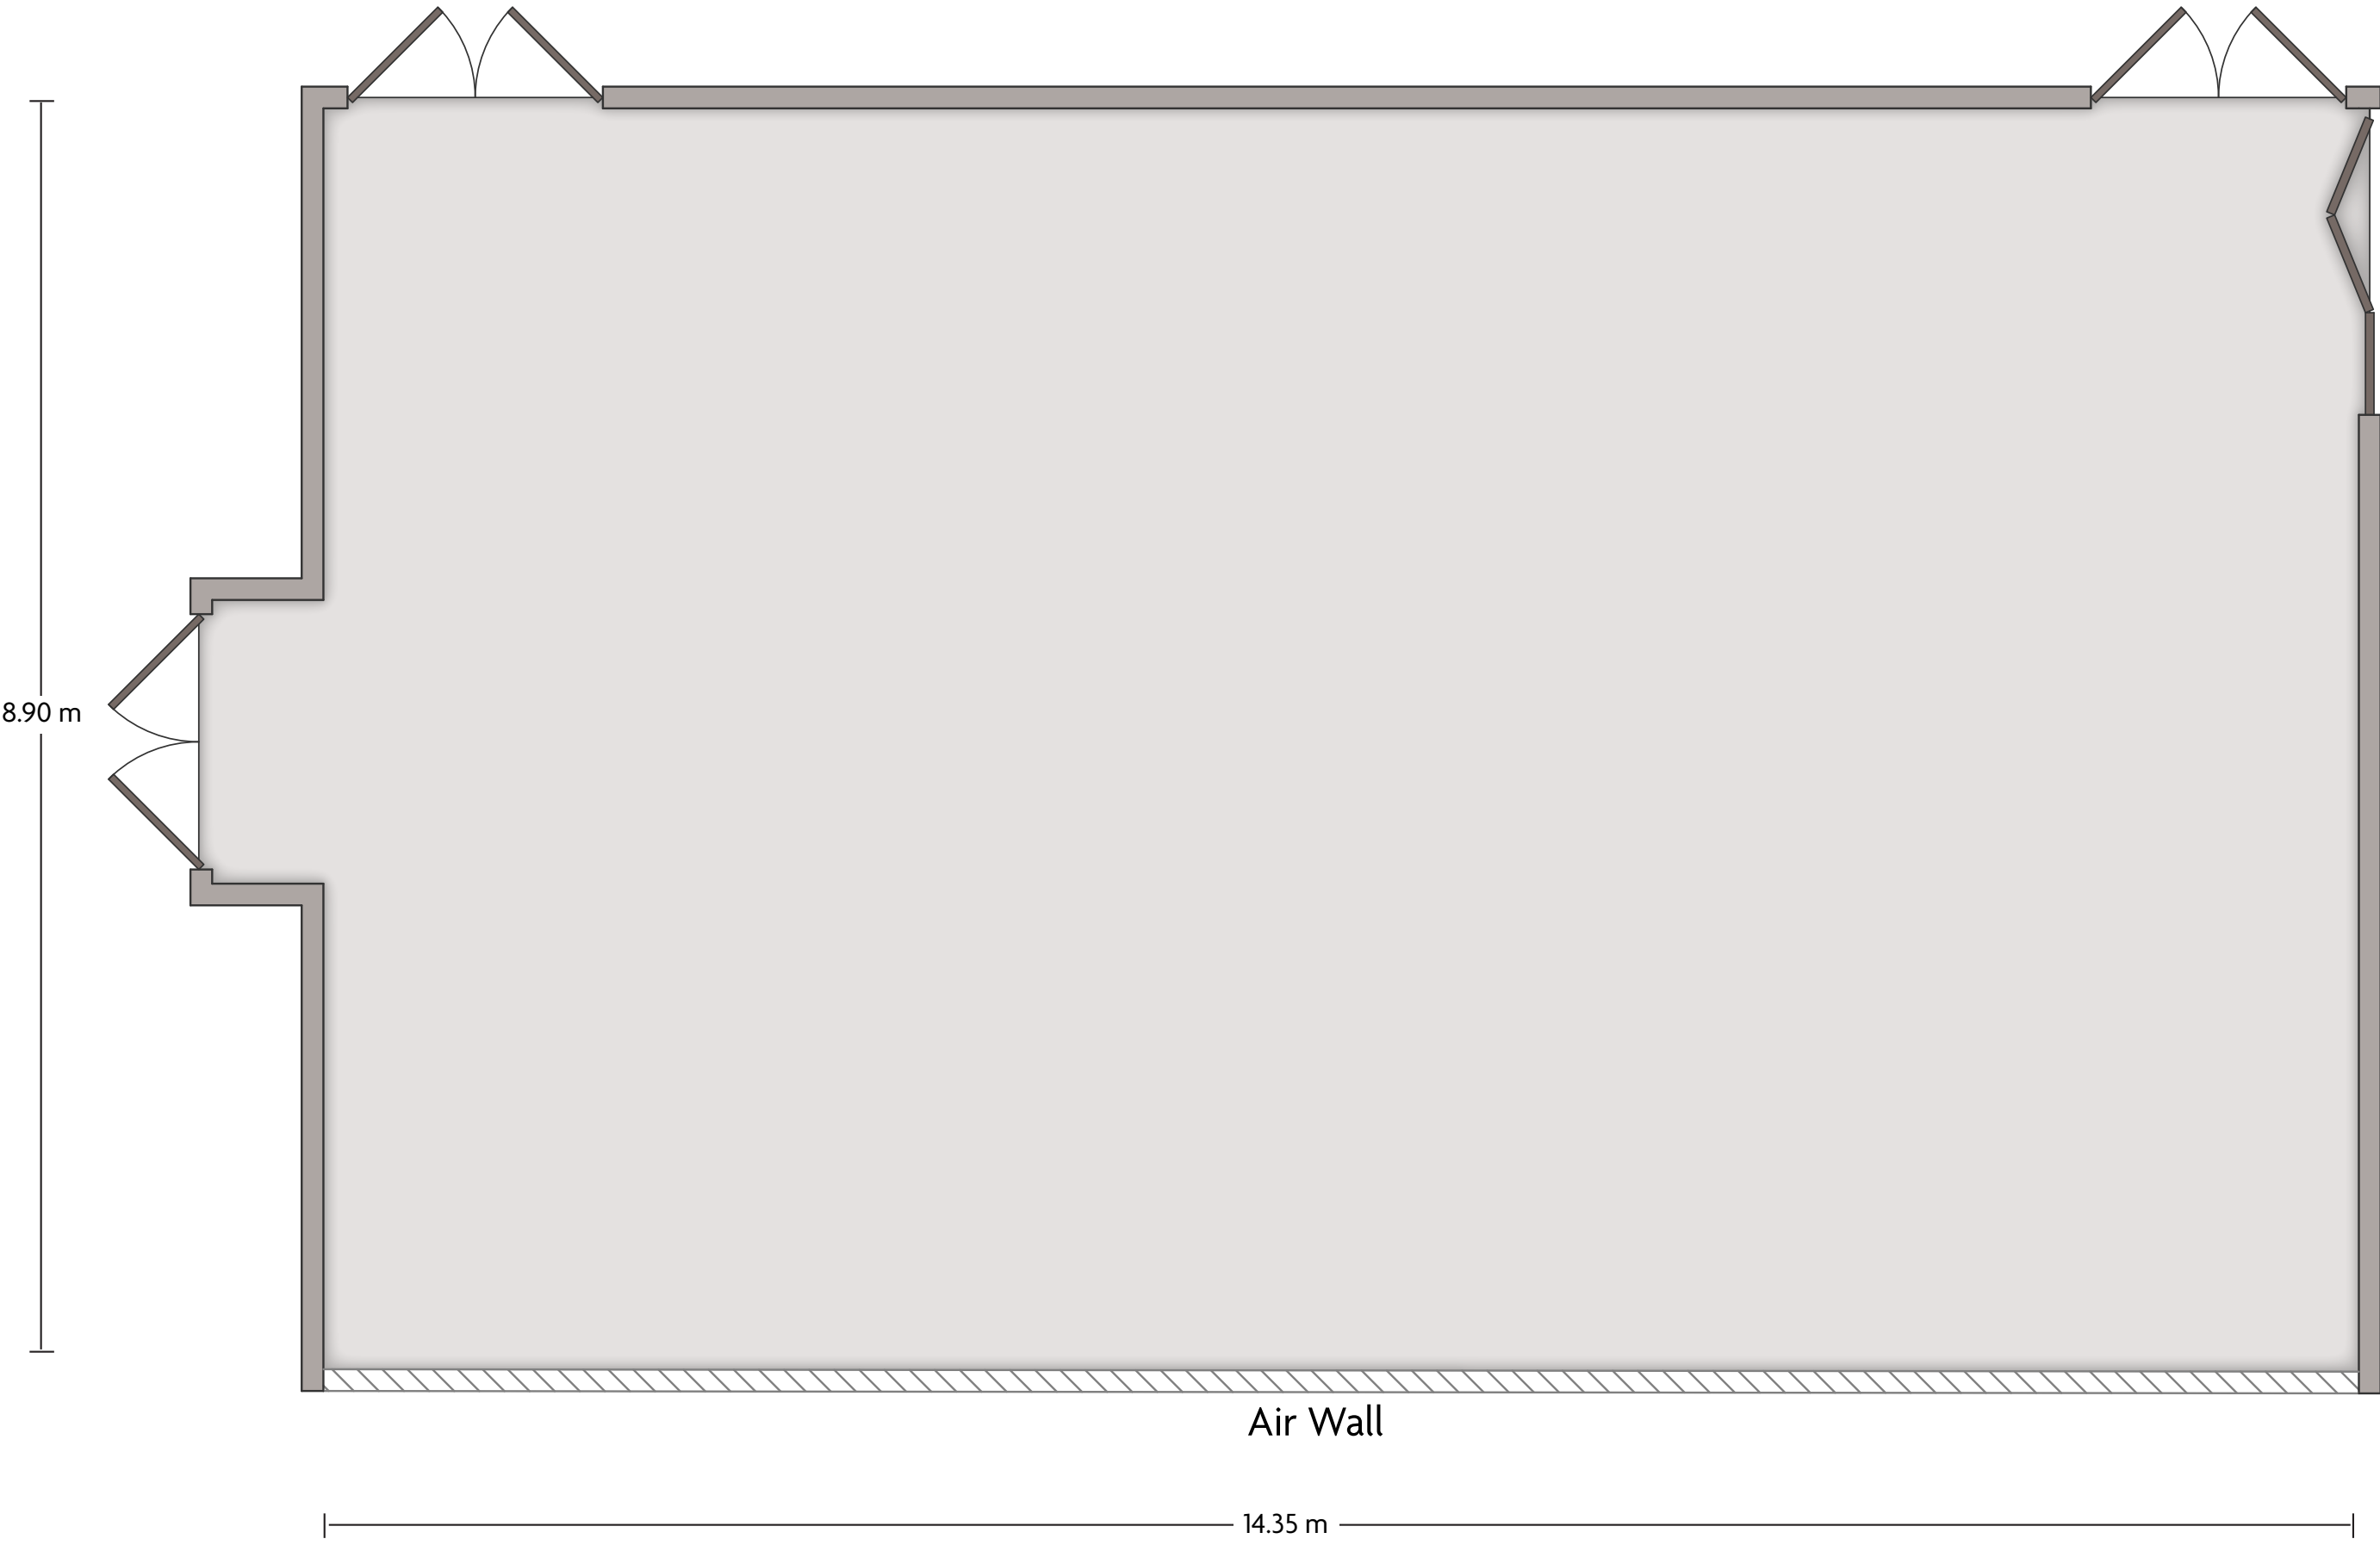

LENGTH: 14.35 m   WIDTH: 8.90 m   HEIGHT: 3.75 m   TOTAL SQUARE METERS: 129.24 m²   MAXIMUM CAPACITY: 70   POWER OUTLETS: 6

Nijojo-Mae, Horikawa-Dori Nakagyo-Ku | Kyoto-shi Kyoto - 604-0055 | 81.75.2311155

*Multiple layout options available for this space.