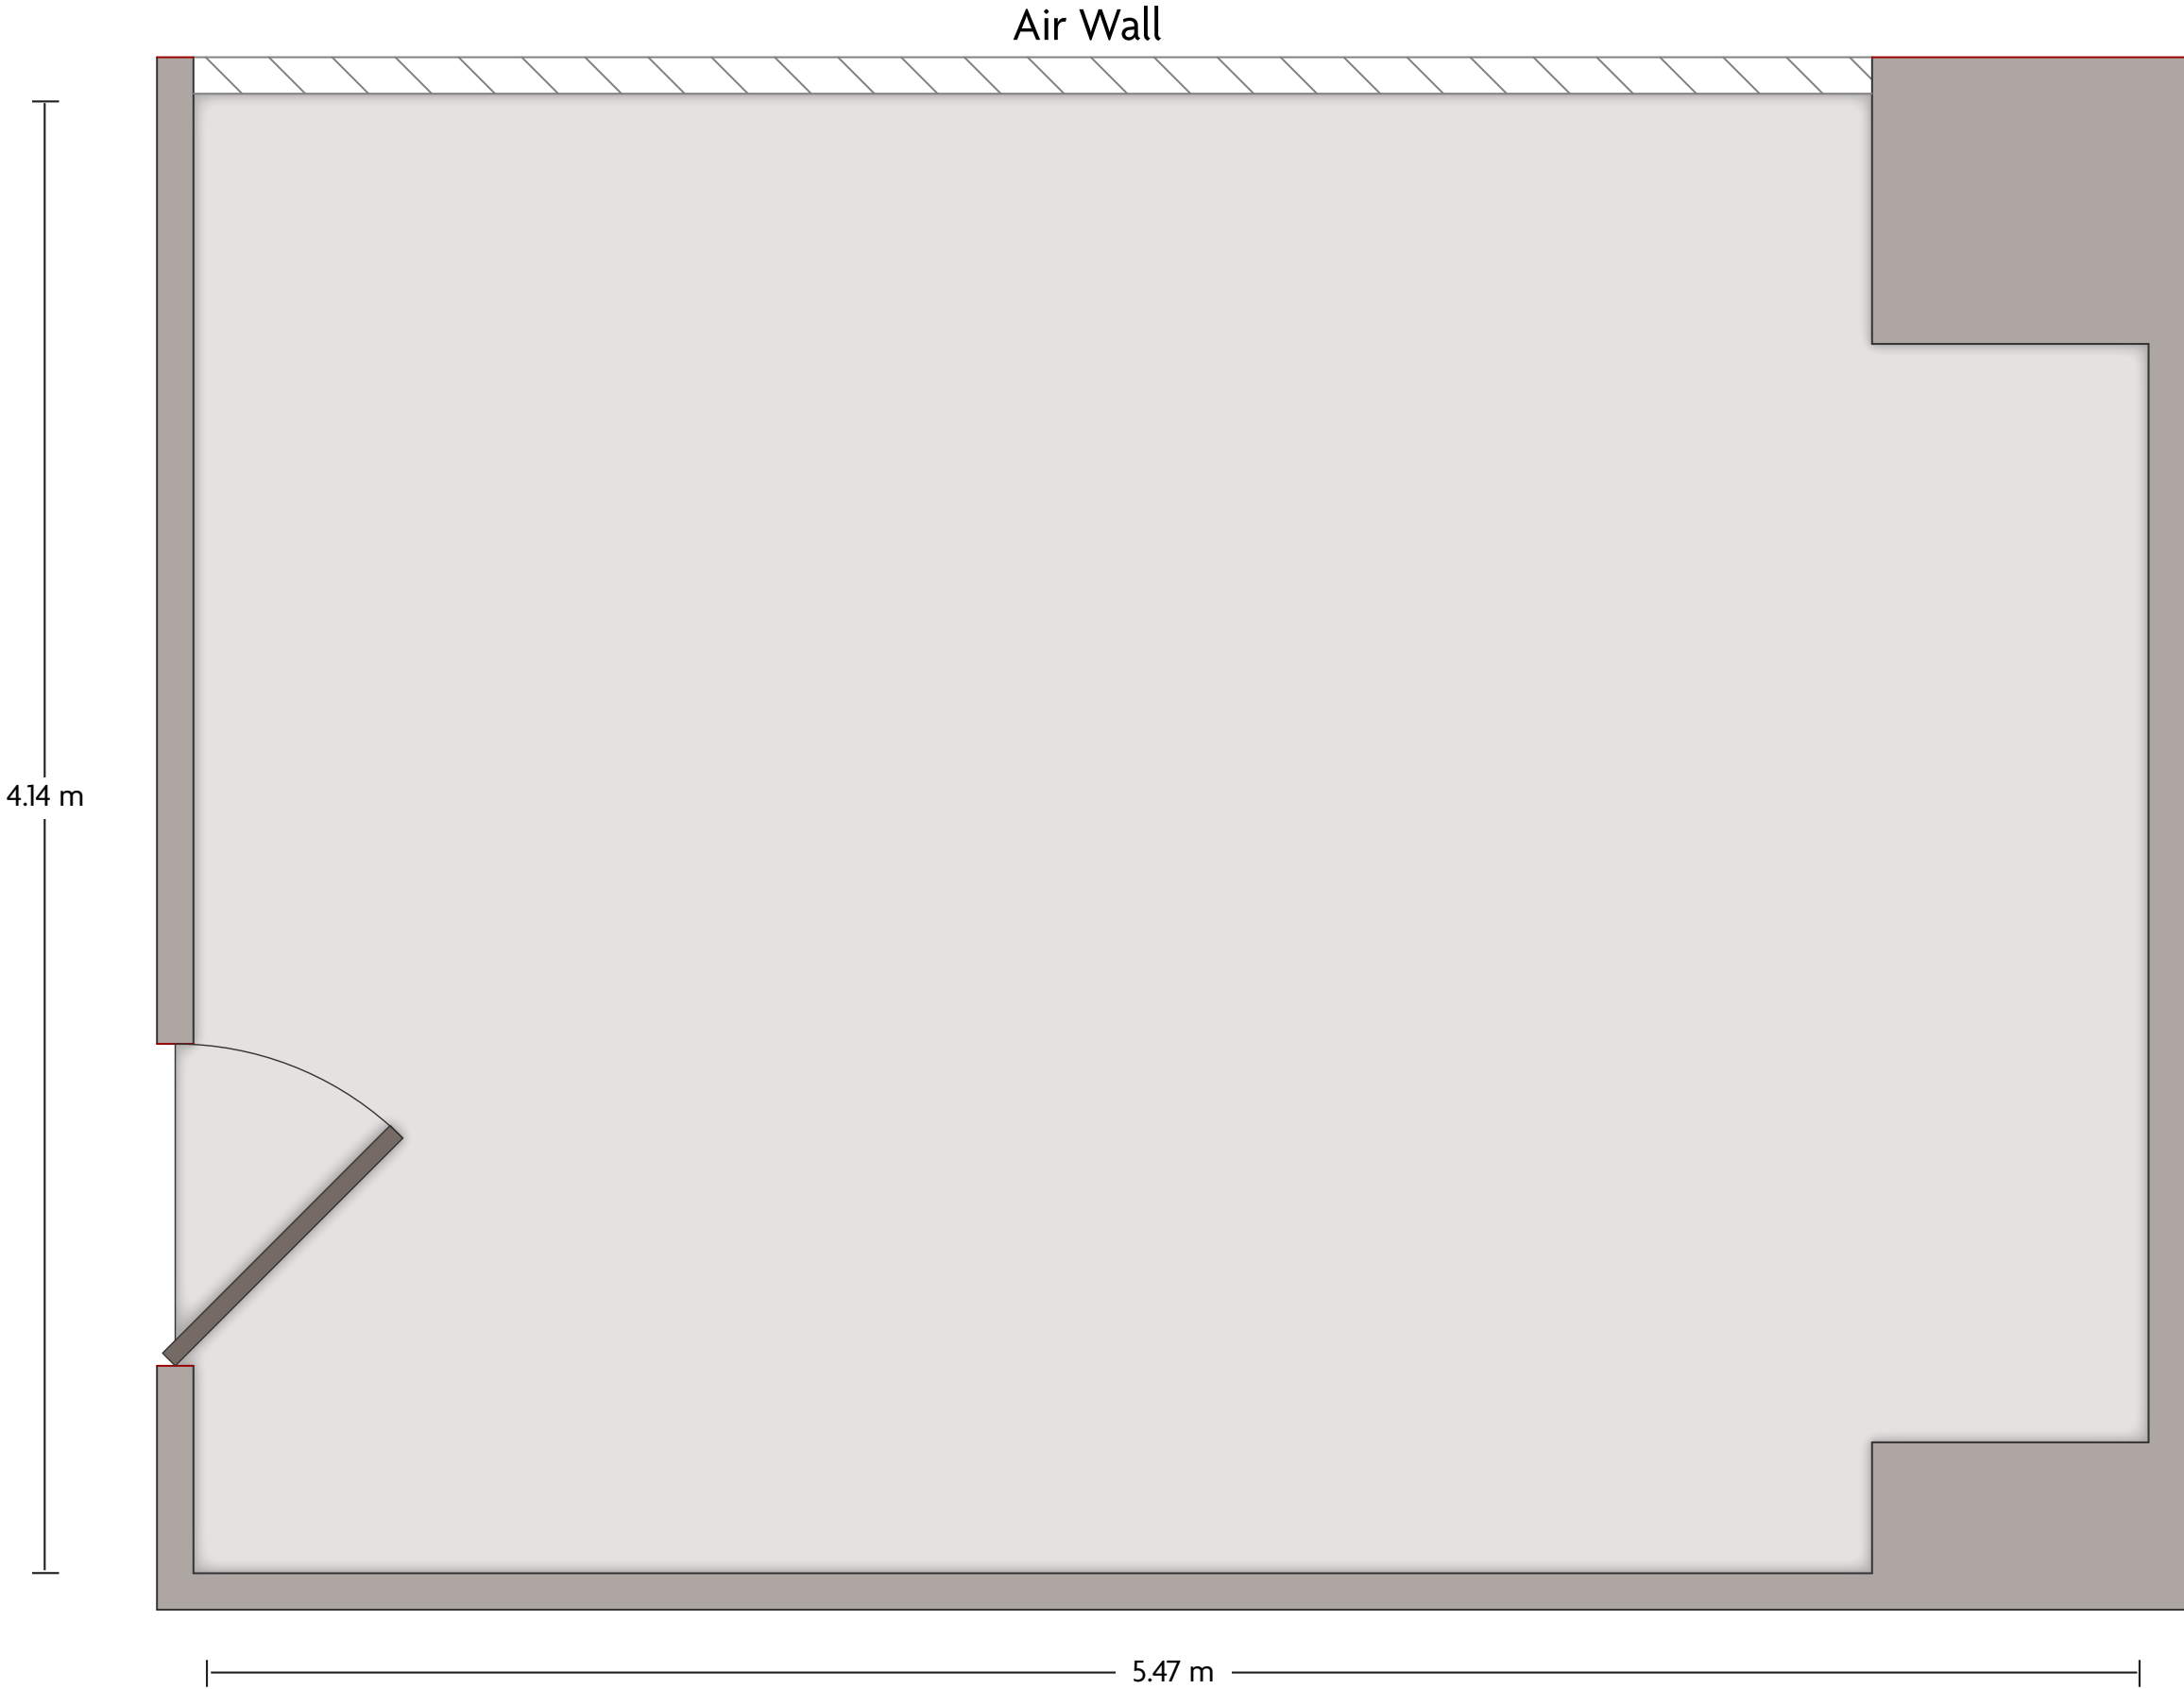

LENGTH: 8.38 m WIDTH: 5.47 m HEIGHT: 2.6 m TOTAL SQUARE METERS: 43.8 m² MAXIMUM CAPACITY: 30 POWER OUTLETS: 5

3-7 Nishiki-Cho | Kushiro-shi Hokkaido - 085-0016, Japan | 81.154.314111

*Multiple layout options available for this space.

LENGTH: 8.40 m WIDTH: 5.47 m HEIGHT: 2.6 m TOTAL SQUARE METERS: 43.9 m² MAXIMUM CAPACITY: 30 POWER OUTLETS: 5

3-7 Nishiki-Cho I Kushiro-shi Hokkaido - 085-0016, Japan | 81.154.314111

*Multiple layout options available for this space.

LENGTH: 5.47 m WIDTH: 4.14 m HEIGHT: 2.6 m TOTAL SQUARE METERS: 21.8 m² MAXIMUM CAPACITY: 15 POWER OUTLETS: 2

3-7 Nishiki-Cho I Kushiro-shi Hokkaido - 085-0016, Japan | 81.154.314111

*Multiple layout options available for this space.

LENGTH: 5.47 m WIDTH: 4.16 m HEIGHT: 2.6 m TOTAL SQUARE METERS: 21.5 m² MAXIMUM CAPACITY: 15 POWER OUTLETS: 2

3-7 Nishiki-Cho | Kushiro-shi Hokkaido - 085-0016, Japan | 81.154.314111

*Multiple layout options available for this space.