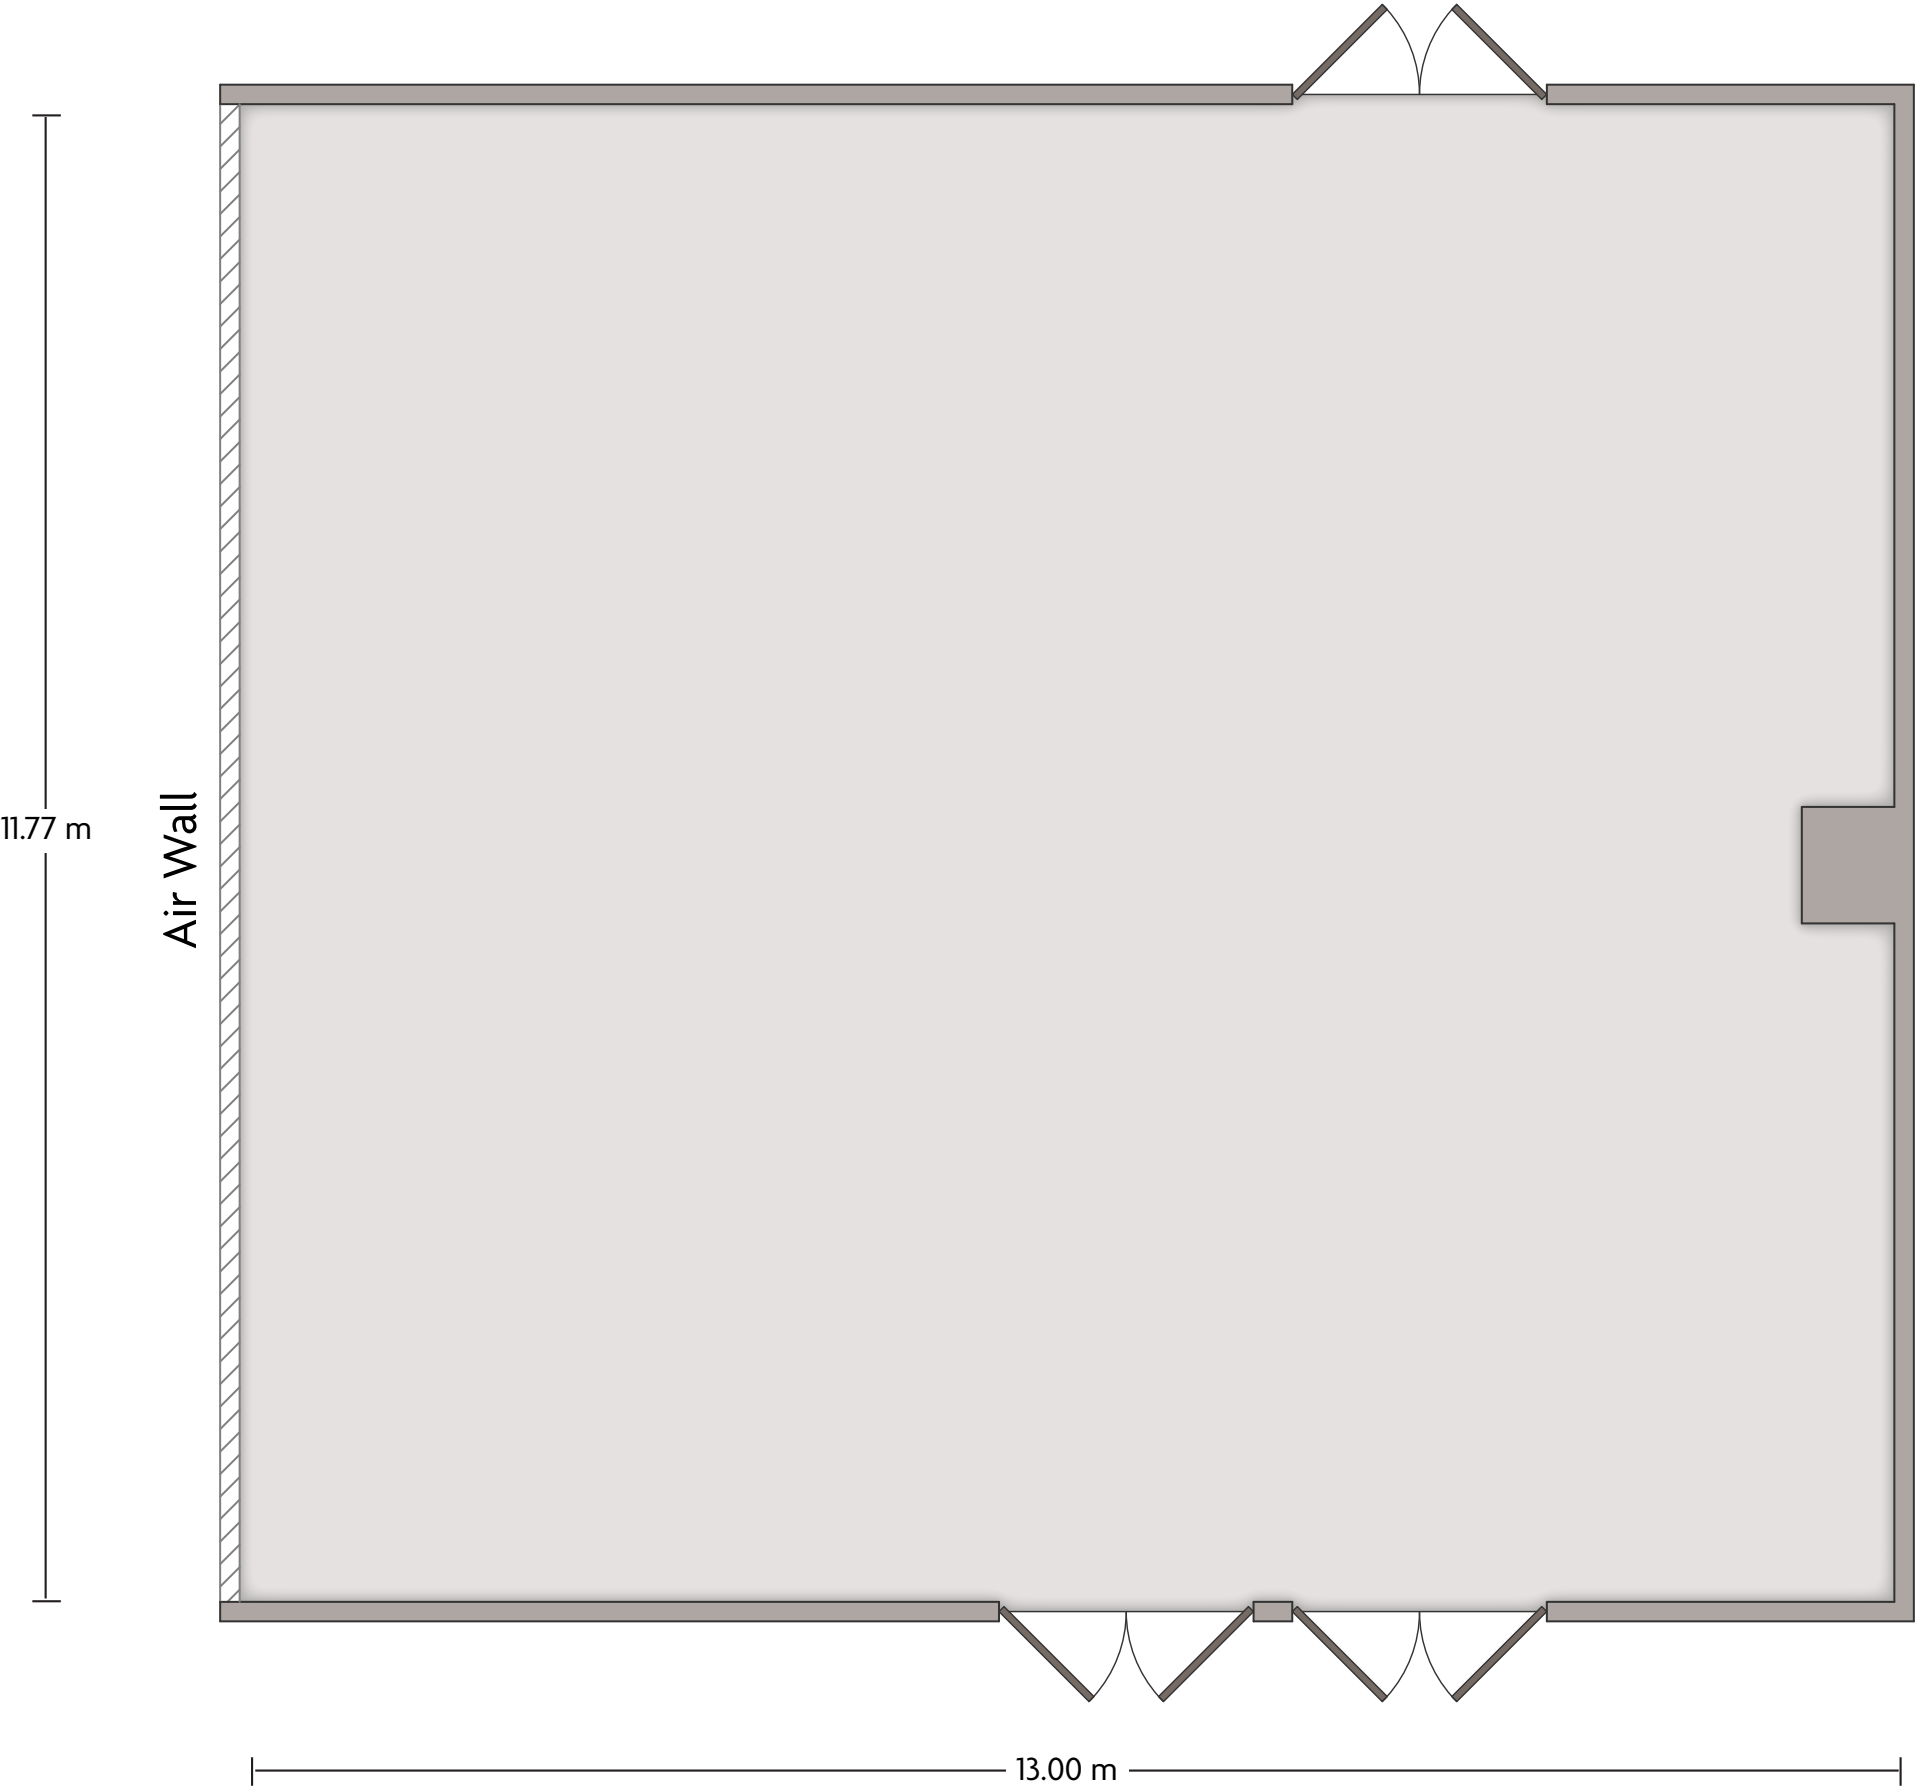

LENGTH: 25.70 m WIDTH: 11.77 m HEIGHT: 3.2 m TOTAL SQUARE METERS: 301.0 m² MAXIMUM CAPACITY: 300 POWER OUTLETS: 12

3-7 Nishiki-Cho I Kushiro-shi Hokkaido - 085-0016, Japan | 81.154.314111

*Multiple layout options available for this space.

LENGTH: 13.00 m WIDTH: 11.77 m HEIGHT: 3.2 m TOTAL SQUARE METERS: 152.3 m² MAXIMUM CAPACITY: 150 POWER OUTLETS: 6

3-7 Nishiki-Cho I Kushiro-shi Hokkaido - 085-0016, Japan | 81.154.314111

*Multiple layout options available for this space.

LENGTH: 12.48 m WIDTH: 11.77 m HEIGHT: 3.2 m TOTAL SQUARE METERS: 147.0 m² MAXIMUM CAPACITY: 150 POWER OUTLETS: 6

3-7 Nishiki-Cho I Kushiro-shi Hokkaido - 085-0016, Japan | 81.154.314111

*Multiple layout options available for this space.

LENGTH: 7.26 m WIDTH: 6.00 m HEIGHT: 2.7 m TOTAL SQUARE METERS: 41.2 m² MAXIMUM CAPACITY: 30 POWER OUTLETS: 4

3-7 Nishiki-Cho | Kushiro-shi Hokkaido - 085-0016, Japan | 81.154.314111

*Multiple layout options available for this space.