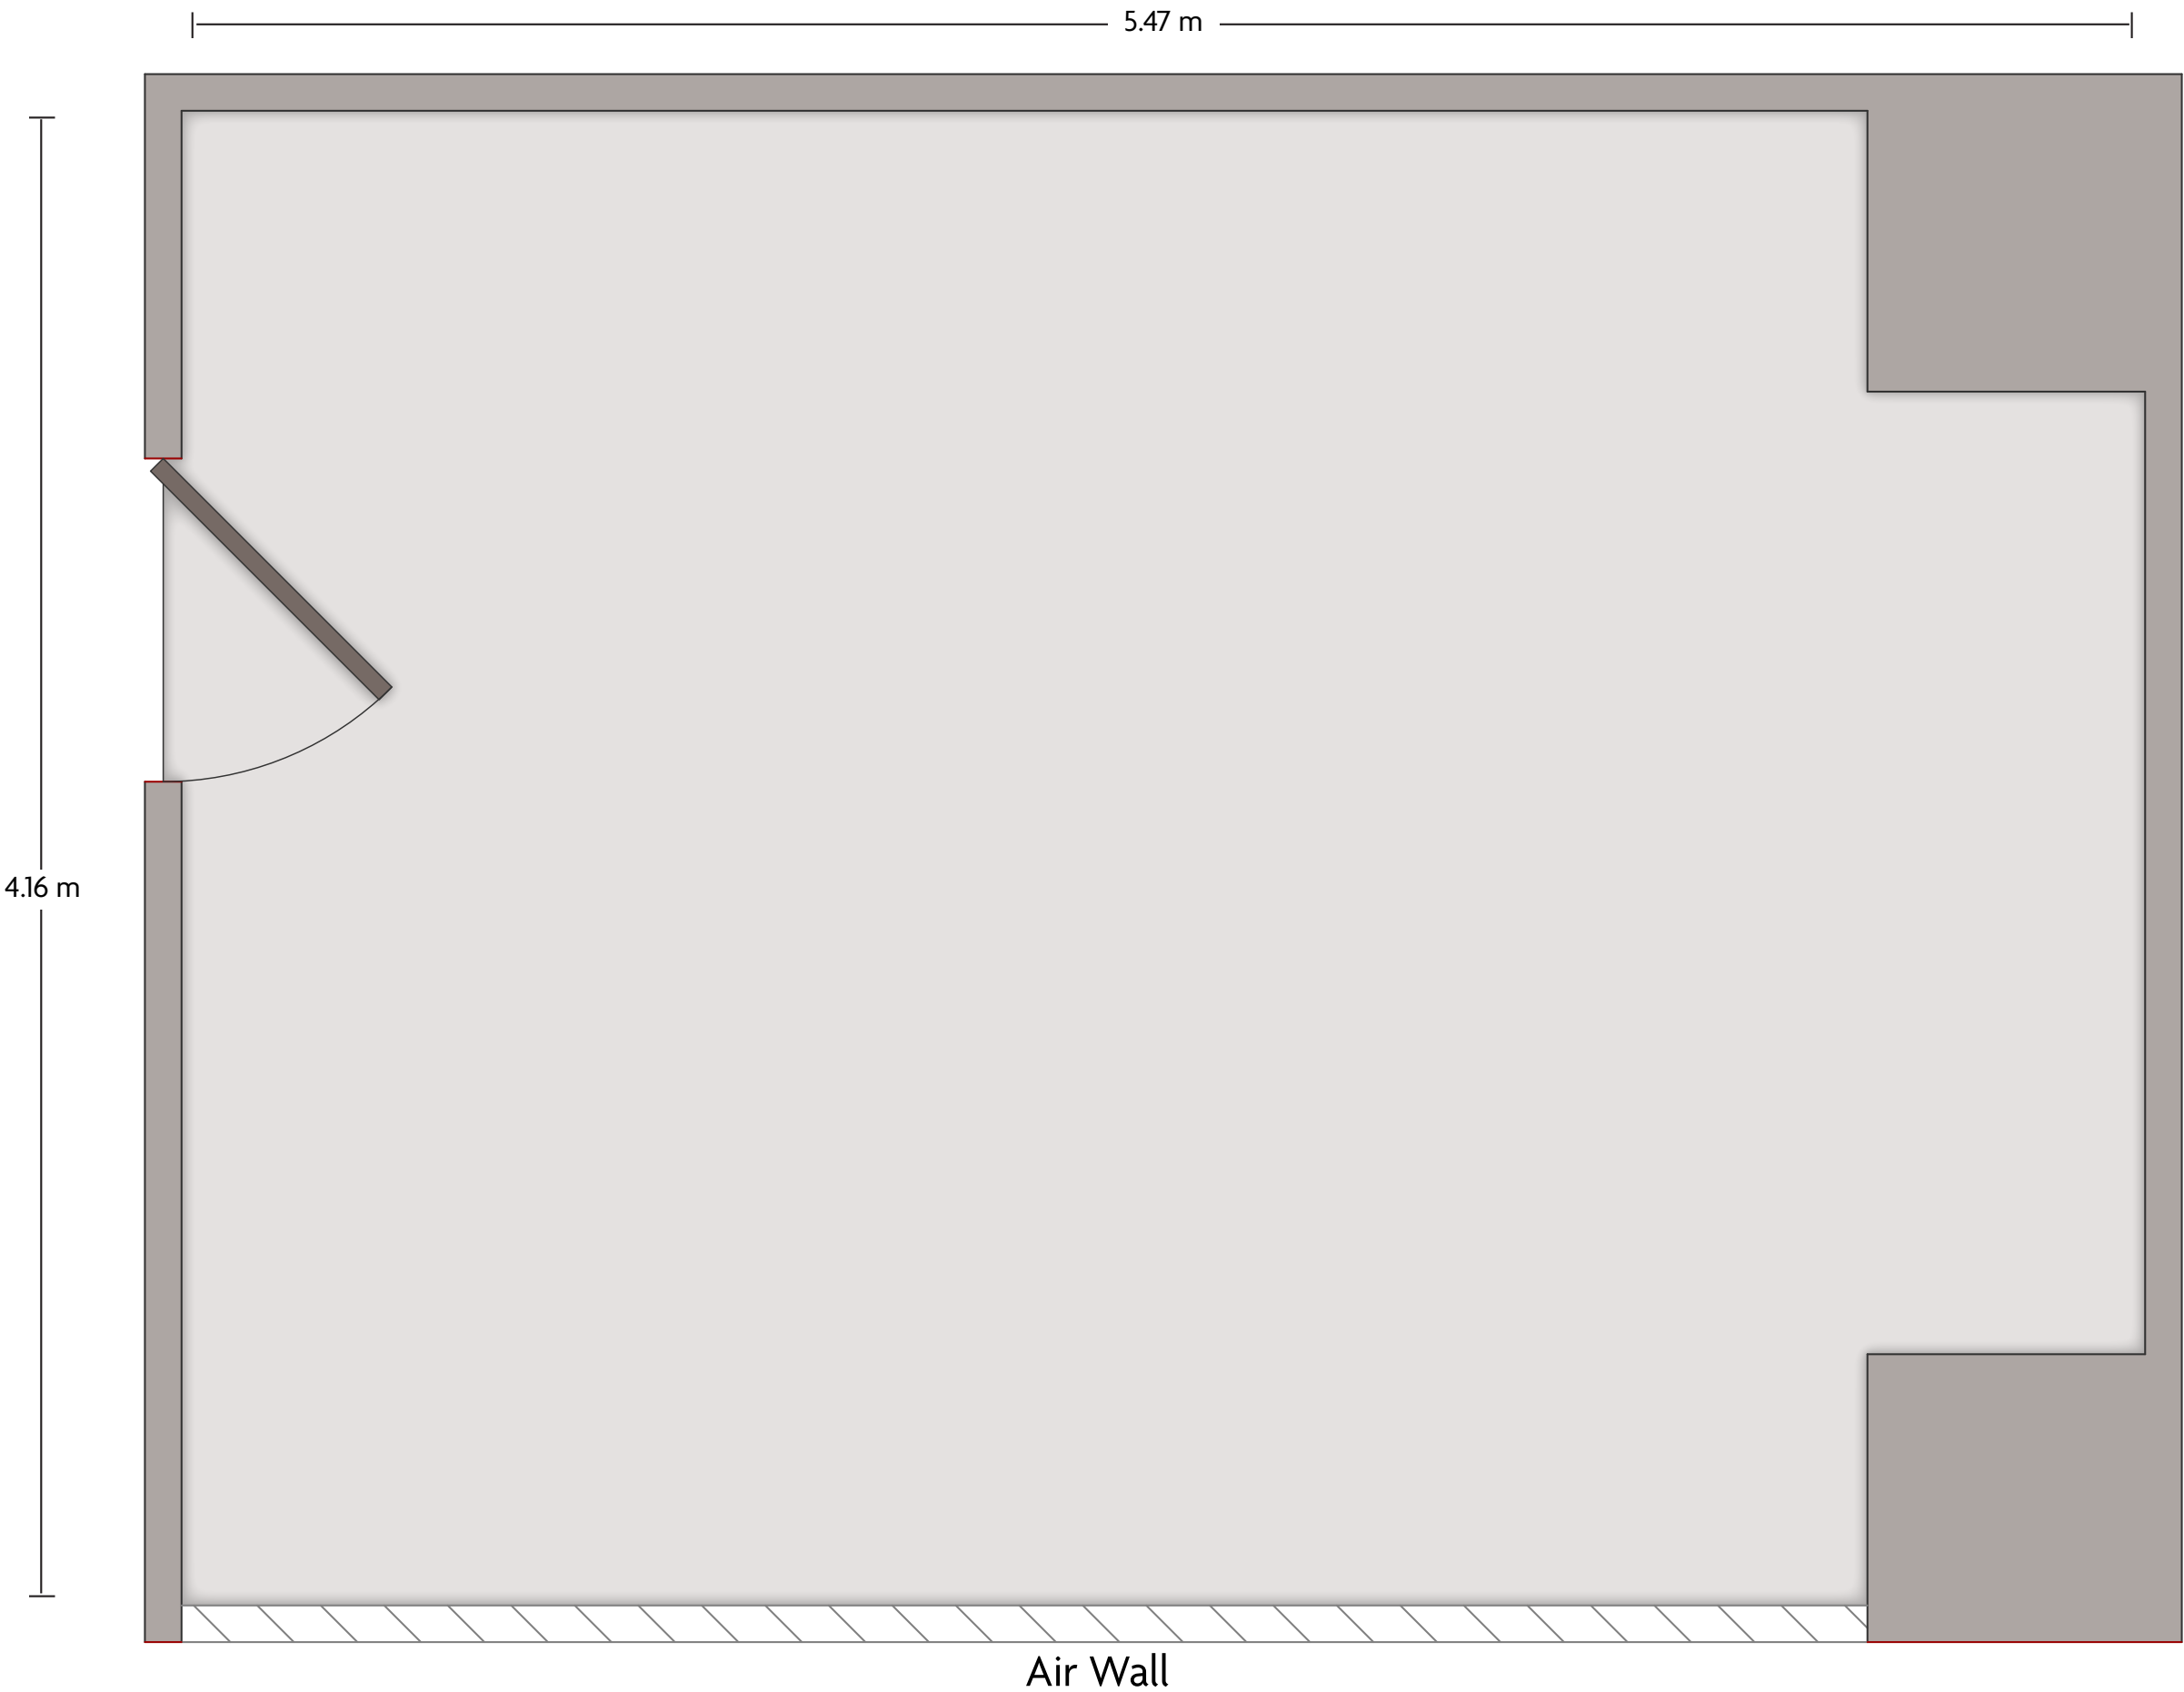

LENGTH: 8.38 m WIDTH: 5.47 m HEIGHT: 2.6 m TOTAL SQUARE METERS: 43.8 m² MAXIMUM CAPACITY: 30 POWER OUTLETS: 5

3-7 Nishiki-Cho | Kushiro-shi Hokkaido - 085-0016, Japan | 81.154.314111

*Multiple layout options available for this space.

LENGTH: 8.40 m WIDTH: 5.47 m HEIGHT: 2.6 m TOTAL SQUARE METERS: 43.9 m² MAXIMUM CAPACITY: 30 POWER OUTLETS: 5

3-7 Nishiki-Cho I Kushiro-shi Hokkaido - 085-0016, Japan | 81.154.314111

*Multiple layout options available for this space.

LENGTH: 5.47 m WIDTH: 4.14 m HEIGHT: 2.6 m TOTAL SQUARE METERS: 21.8 m² MAXIMUM CAPACITY: 15 POWER OUTLETS: 2

3-7 Nishiki-Cho I Kushiro-shi Hokkaido - 085-0016, Japan | 81.154.314111

*Multiple layout options available for this space.

LENGTH: 5.47 m WIDTH: 4.16 m HEIGHT: 2.6 m TOTAL SQUARE METERS: 21.5 m² MAXIMUM CAPACITY: 15 POWER OUTLETS: 2

3-7 Nishiki-Cho | Kushiro-shi Hokkaido - 085-0016, Japan | 81.154.314111

*Multiple layout options available for this space.