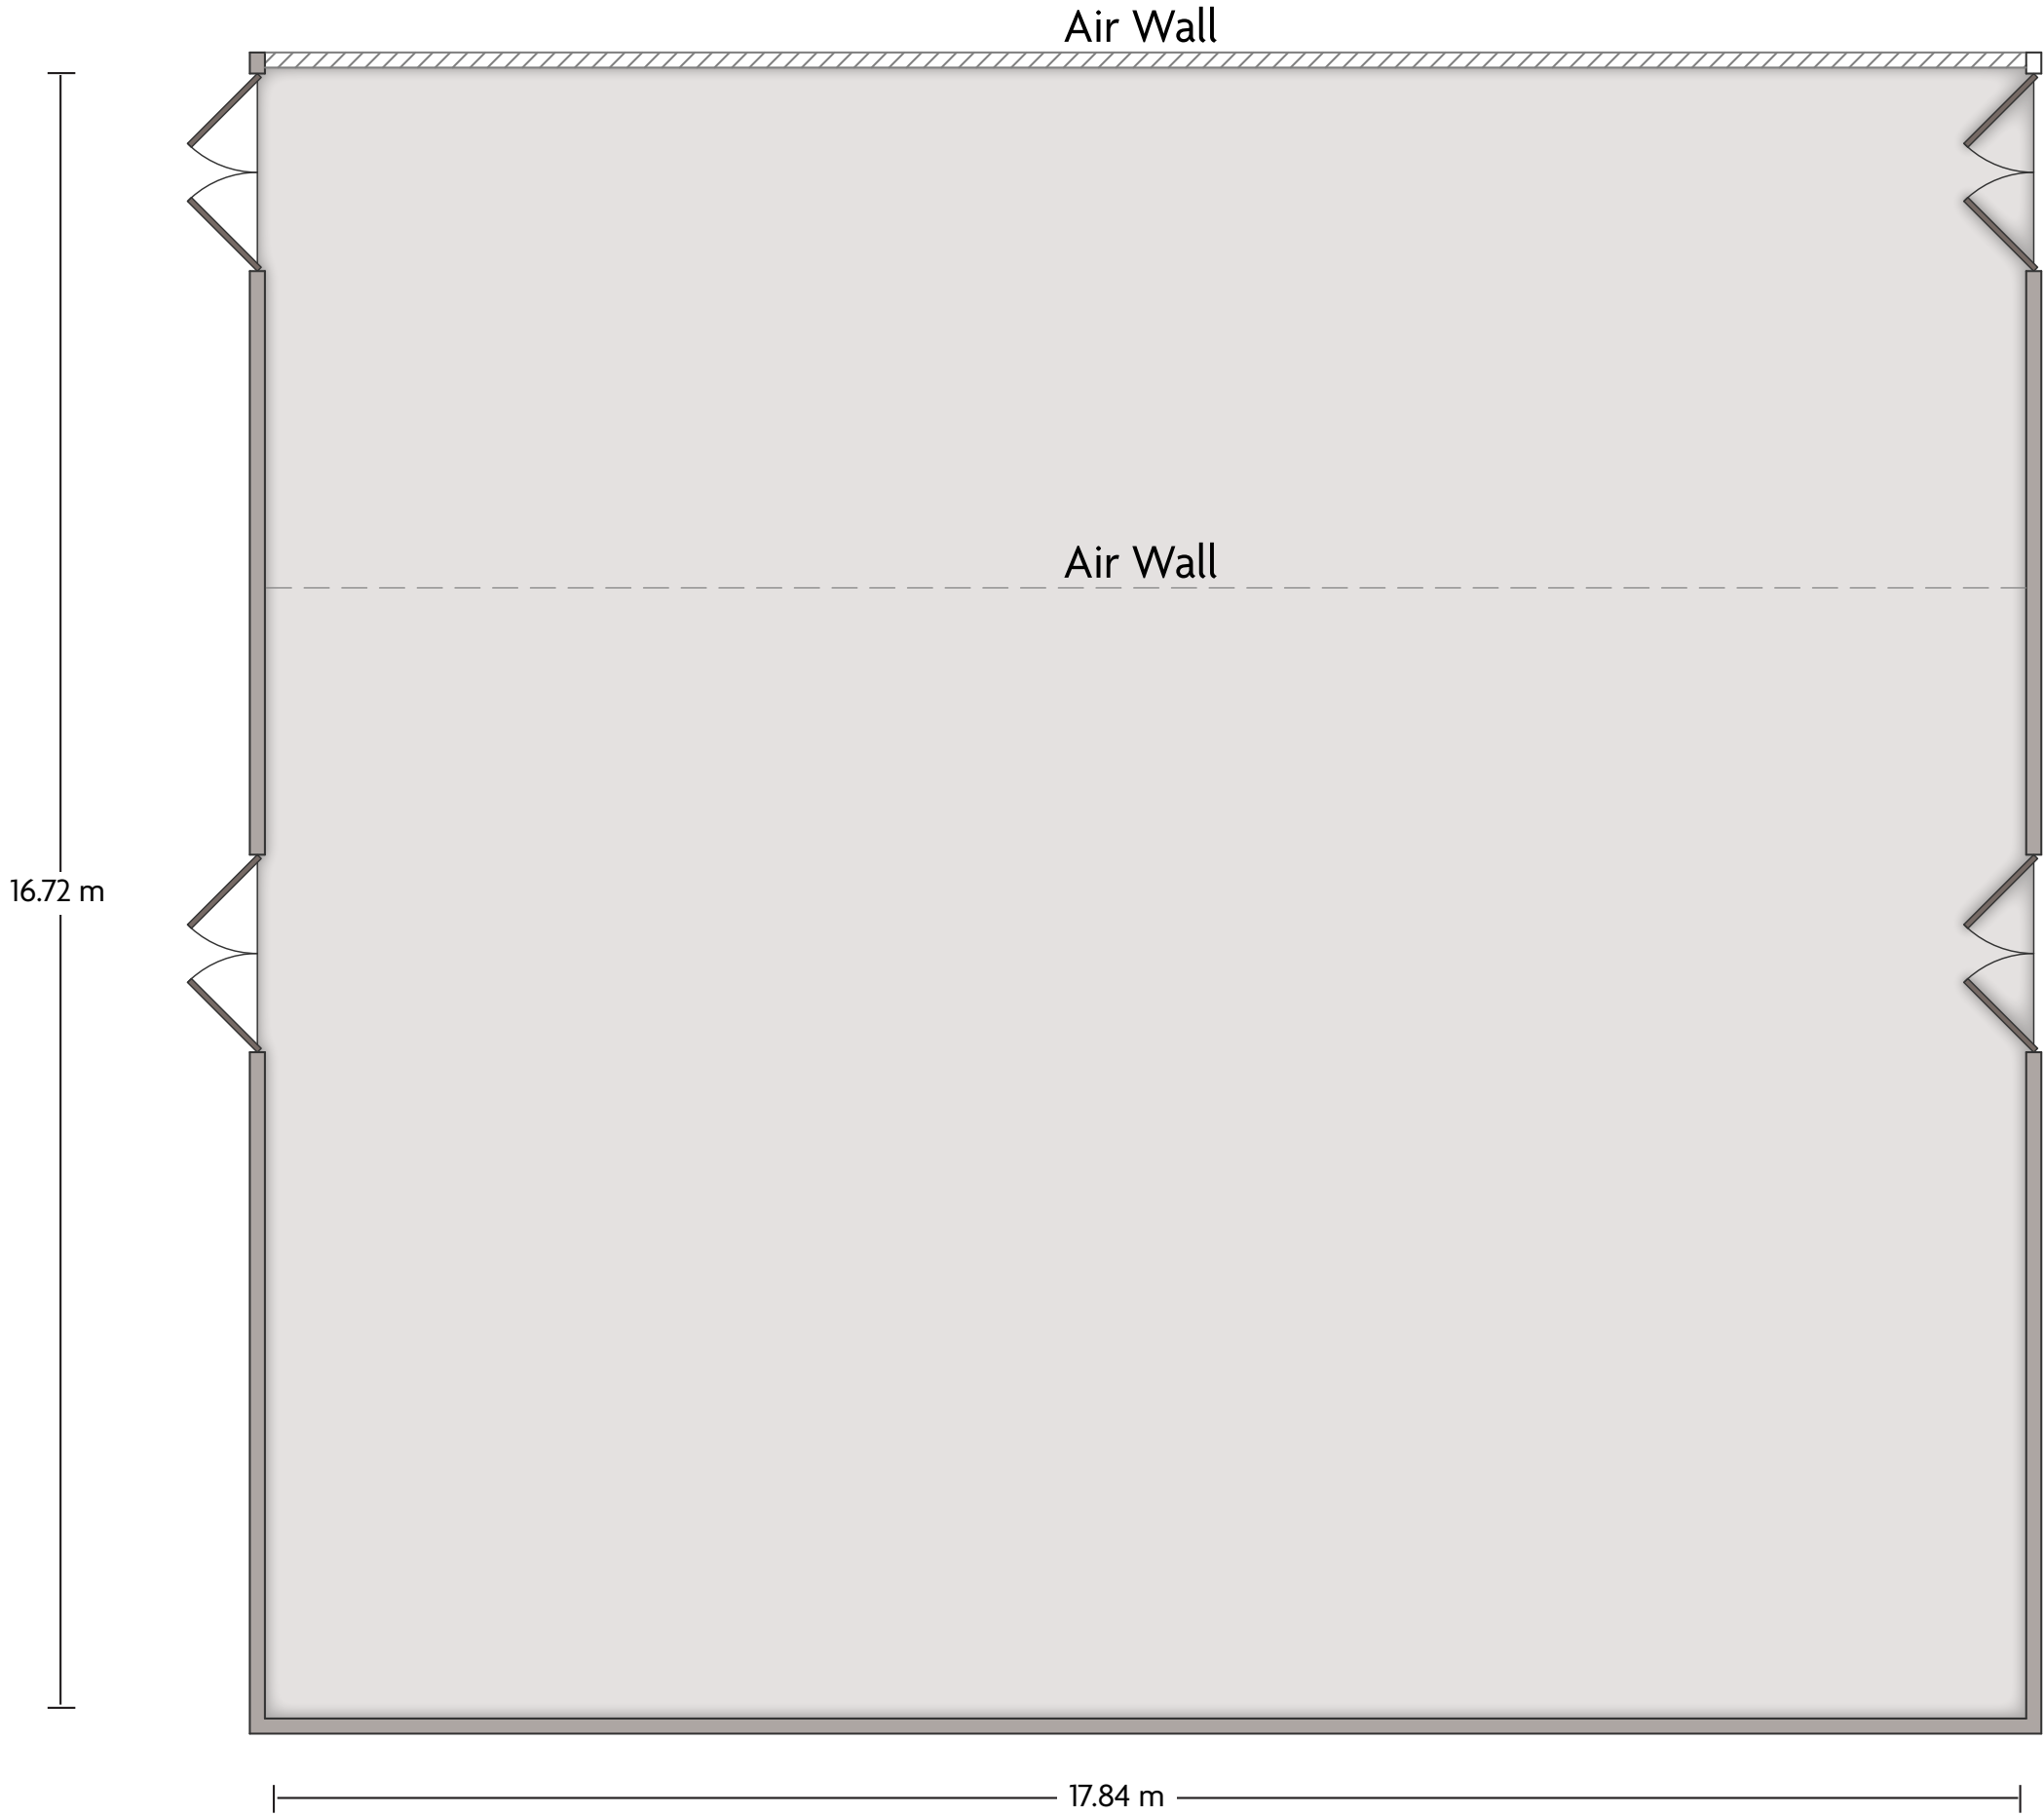

LENGTH: 17.84 m   WIDTH: 16.72 m   HEIGHT: 6.6 m   TOTAL SQUARE METERS: 298.2 m²   MAXIMUM CAPACITY: 300   POWER OUTLETS: 12

3-7 Nishiki-Cho | Kushiro-shi Hokkaido - 085-0016, Japan | 81.154.314111

*Multiple layout options available for this space.