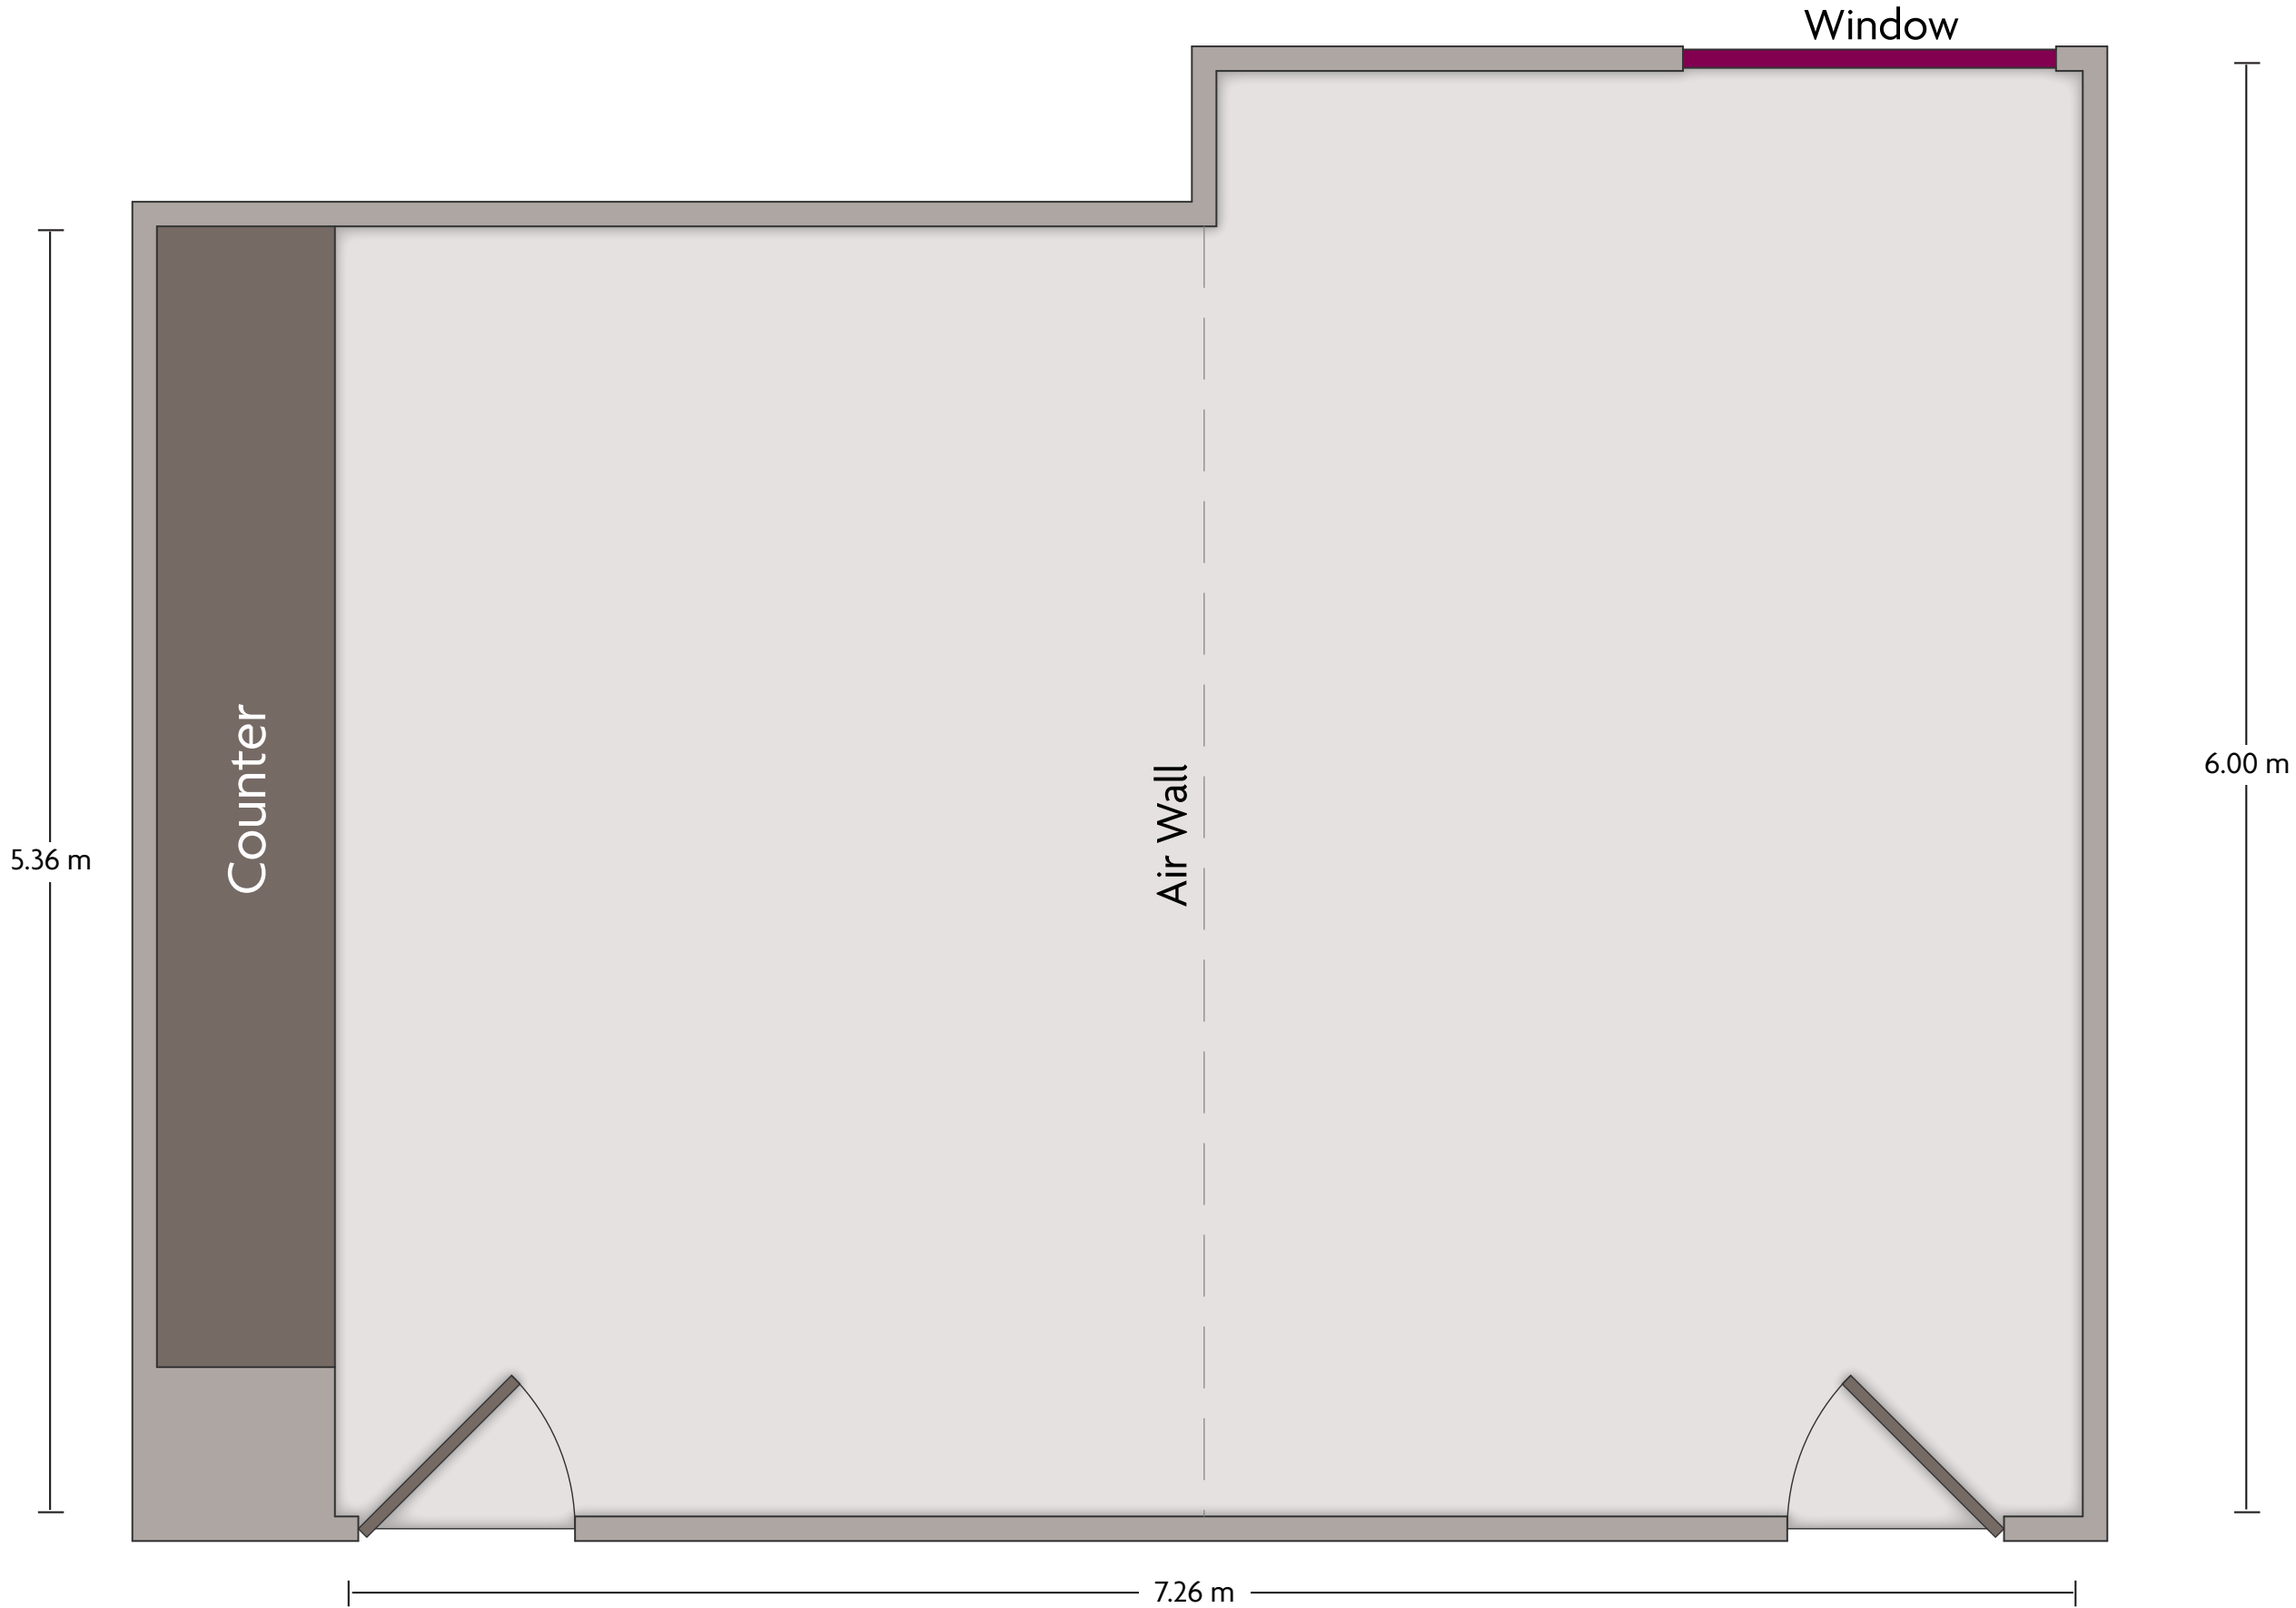

LENGTH: 25.70 m WIDTH: 11.77 m HEIGHT: 3.2 m TOTAL SQUARE METERS: 301.0 m² MAXIMUM CAPACITY: 300 POWER OUTLETS: 12

3-7 Nishiki-Cho I Kushiro-shi Hokkaido - 085-0016, Japan | 81.154.314111

*Multiple layout options available for this space.

LENGTH: 13.00 m WIDTH: 11.77 m HEIGHT: 3.2 m TOTAL SQUARE METERS: 152.3 m² MAXIMUM CAPACITY: 150 POWER OUTLETS: 6

3-7 Nishiki-Cho I Kushiro-shi Hokkaido - 085-0016, Japan | 81.154.314111

*Multiple layout options available for this space.

LENGTH: 12.48 m WIDTH: 11.77 m HEIGHT: 3.2 m TOTAL SQUARE METERS: 147.0 m² MAXIMUM CAPACITY: 150 POWER OUTLETS: 6

3-7 Nishiki-Cho I Kushiro-shi Hokkaido - 085-0016, Japan | 81.154.314111

*Multiple layout options available for this space.

LENGTH: 7.26 m WIDTH: 6.00 m HEIGHT: 2.7 m TOTAL SQUARE METERS: 41.2 m² MAXIMUM CAPACITY: 30 POWER OUTLETS: 4

3-7 Nishiki-Cho | Kushiro-shi Hokkaido - 085-0016, Japan | 81.154.314111

*Multiple layout options available for this space.