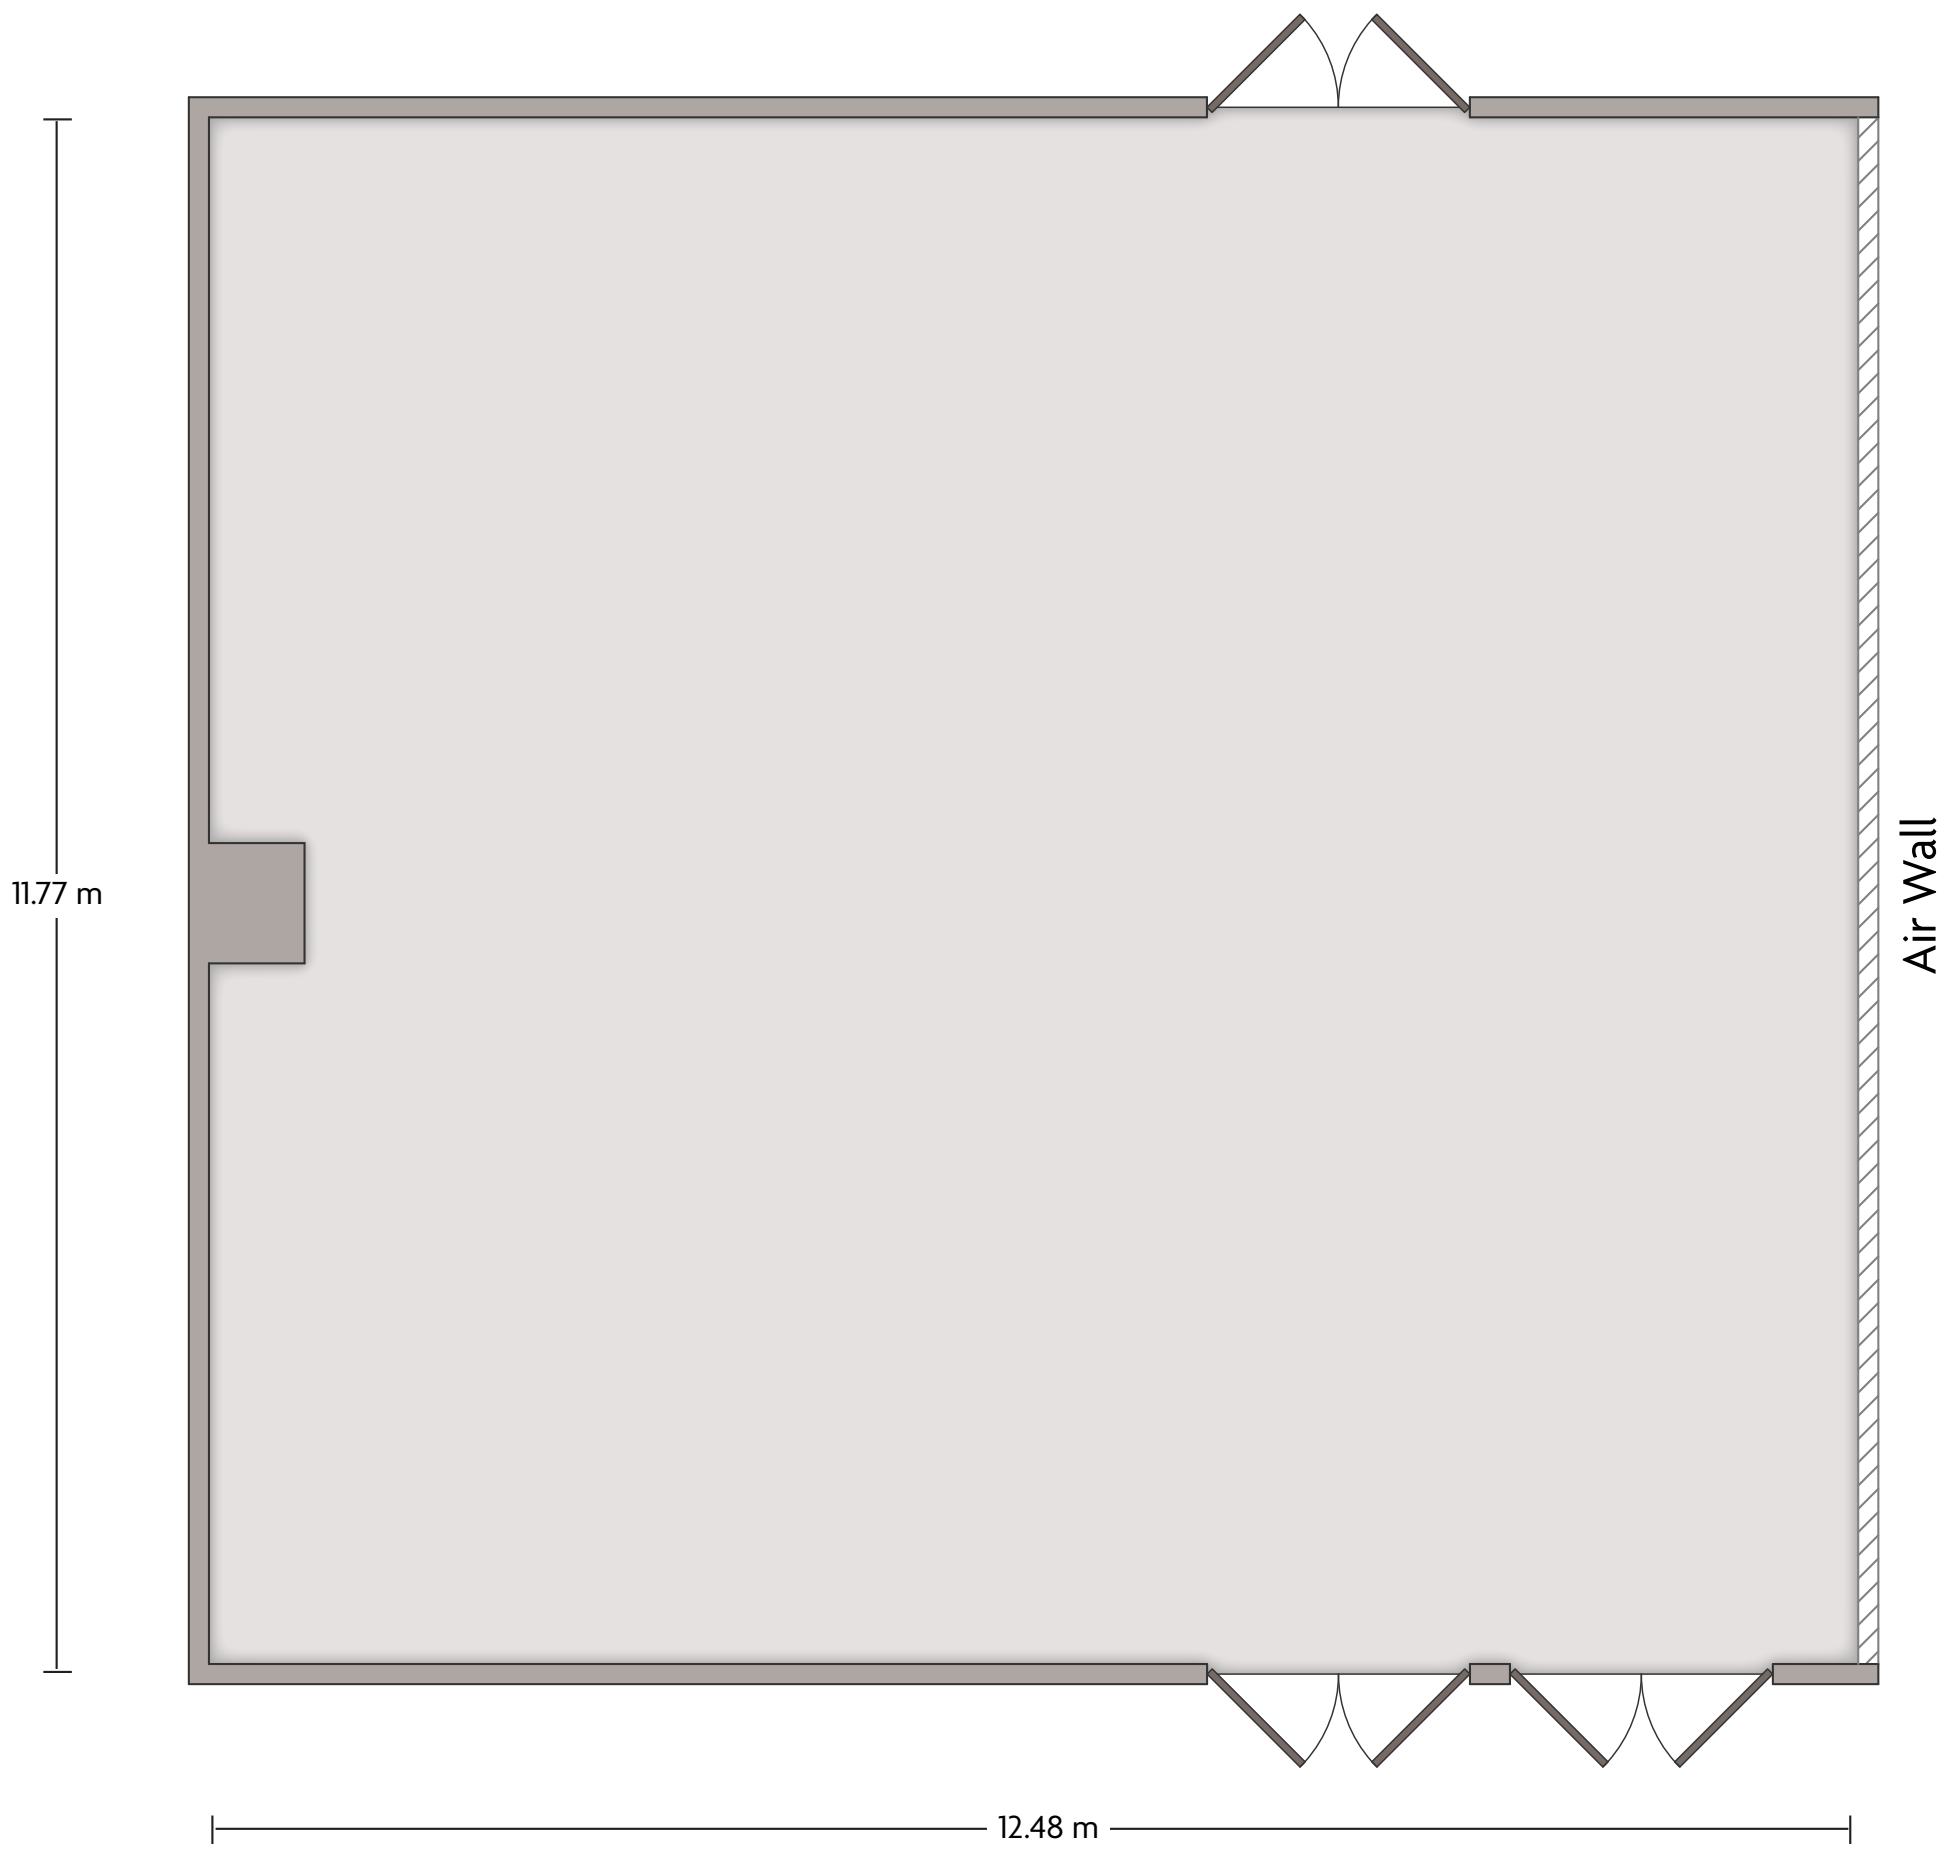

LENGTH: 25.70 m WIDTH: 11.77 m HEIGHT: 3.2 m TOTAL SQUARE METERS: 301.0 m² MAXIMUM CAPACITY: 300 POWER OUTLETS: 12

3-7 Nishiki-Cho I Kushiro-shi Hokkaido - 085-0016, Japan | 81.154.314111

*Multiple layout options available for this space.

LENGTH: 13.00 m WIDTH: 11.77 m HEIGHT: 3.2 m TOTAL SQUARE METERS: 152.3 m² MAXIMUM CAPACITY: 150 POWER OUTLETS: 6

3-7 Nishiki-Cho I Kushiro-shi Hokkaido - 085-0016, Japan | 81.154.314111

*Multiple layout options available for this space.

LENGTH: 12.48 m WIDTH: 11.77 m HEIGHT: 3.2 m TOTAL SQUARE METERS: 147.0 m² MAXIMUM CAPACITY: 150 POWER OUTLETS: 6

3-7 Nishiki-Cho I Kushiro-shi Hokkaido - 085-0016, Japan | 81.154.314111

*Multiple layout options available for this space.

LENGTH: 7.26 m WIDTH: 6.00 m HEIGHT: 2.7 m TOTAL SQUARE METERS: 41.2 m² MAXIMUM CAPACITY: 30 POWER OUTLETS: 4

3-7 Nishiki-Cho | Kushiro-shi Hokkaido - 085-0016, Japan | 81.154.314111

*Multiple layout options available for this space.