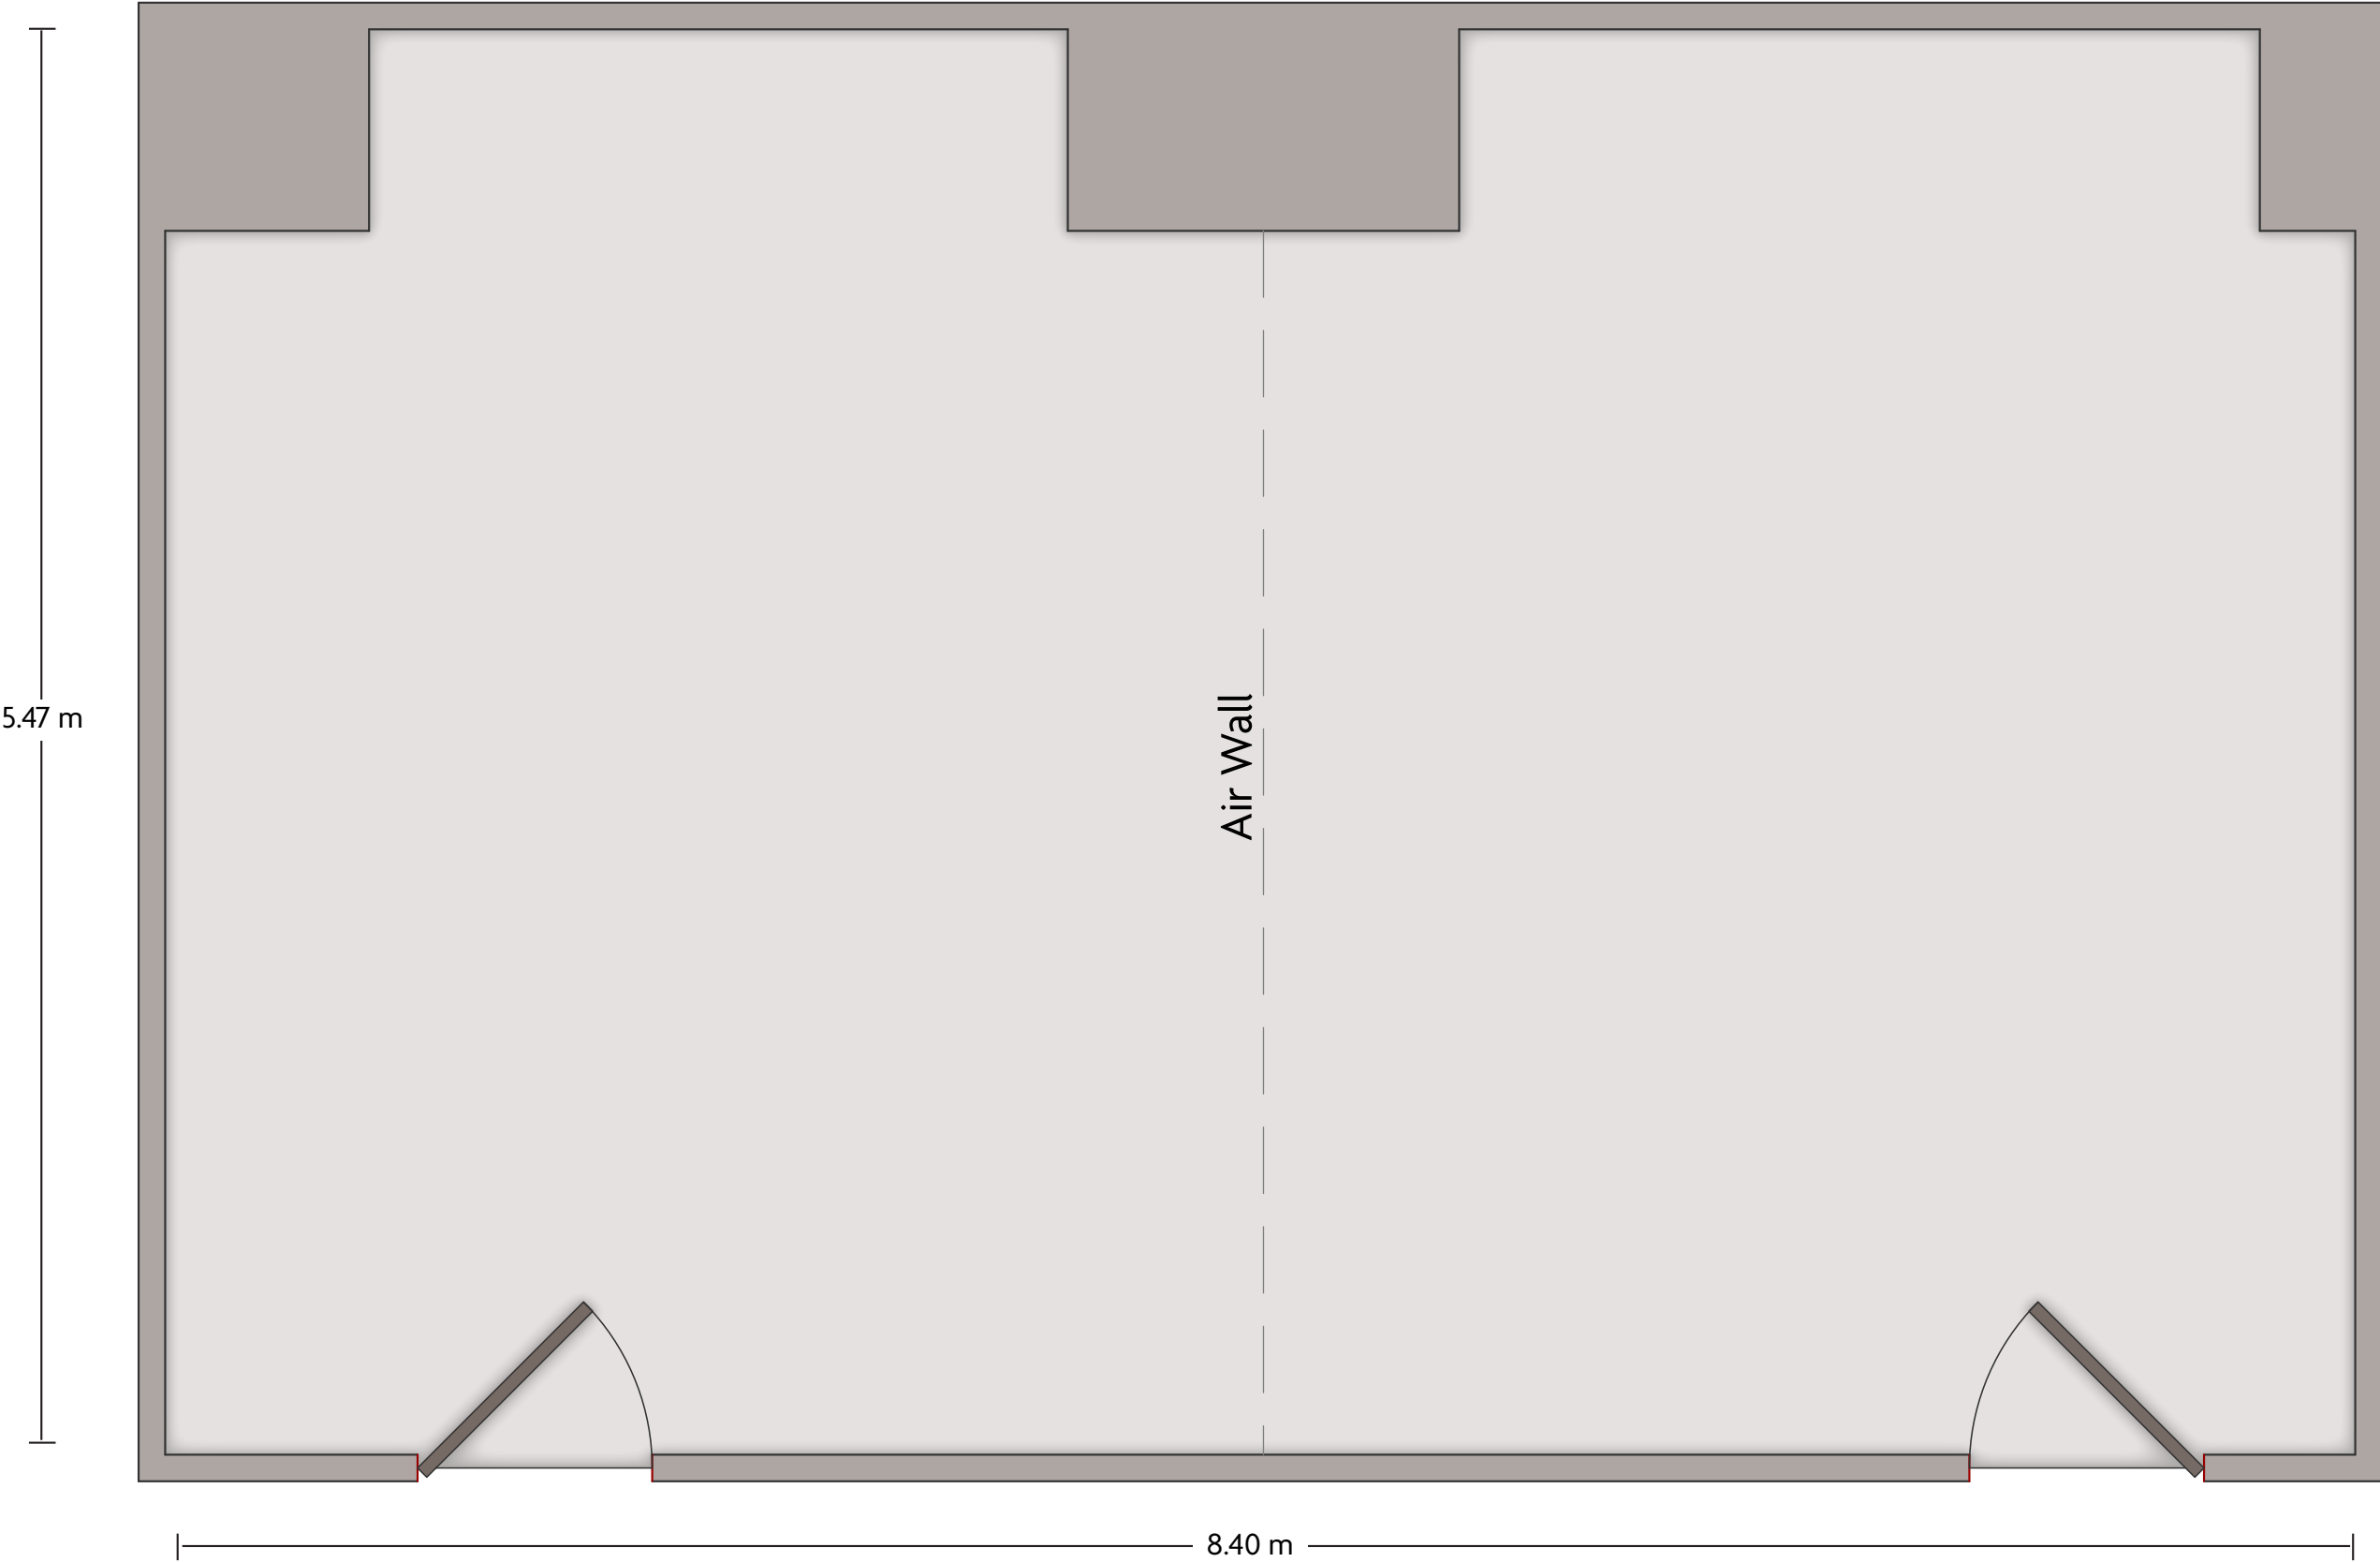

LENGTH: 17.84 m WIDTH: 15.27 m HEIGHT: 6.6 m TOTAL SQUARE METERS: 272.3 m² MAXIMUM CAPACITY: 300 POWER OUTLETS: 10

3-7 Nishiki-Cho I Kushiro-shi Hokkaido - 085-0016, Japan | 81.154.314111

*Multiple layout options available for this space.

LENGTH: 8.38 m WIDTH: 5.47 m HEIGHT: 2.6 m TOTAL SQUARE METERS: 43.8 m² MAXIMUM CAPACITY: 30 POWER OUTLETS: 5

3-7 Nishiki-Cho | Kushiro-shi Hokkaido - 085-0016, Japan | 81.154.314111

*Multiple layout options available for this space.

LENGTH: 8.40 m WIDTH: 5.47 m HEIGHT: 2.6 m TOTAL SQUARE METERS: 43.9 m² MAXIMUM CAPACITY: 30 POWER OUTLETS: 5

3-7 Nishiki-Cho I Kushiro-shi Hokkaido - 085-0016, Japan | 81.154.314111

*Multiple layout options available for this space.

LENGTH: 5.47 m WIDTH: 4.14 m HEIGHT: 2.6 m TOTAL SQUARE METERS: 21.8 m² MAXIMUM CAPACITY: 15 POWER OUTLETS: 2

3-7 Nishiki-Cho I Kushiro-shi Hokkaido - 085-0016, Japan | 81.154.314111

*Multiple layout options available for this space.