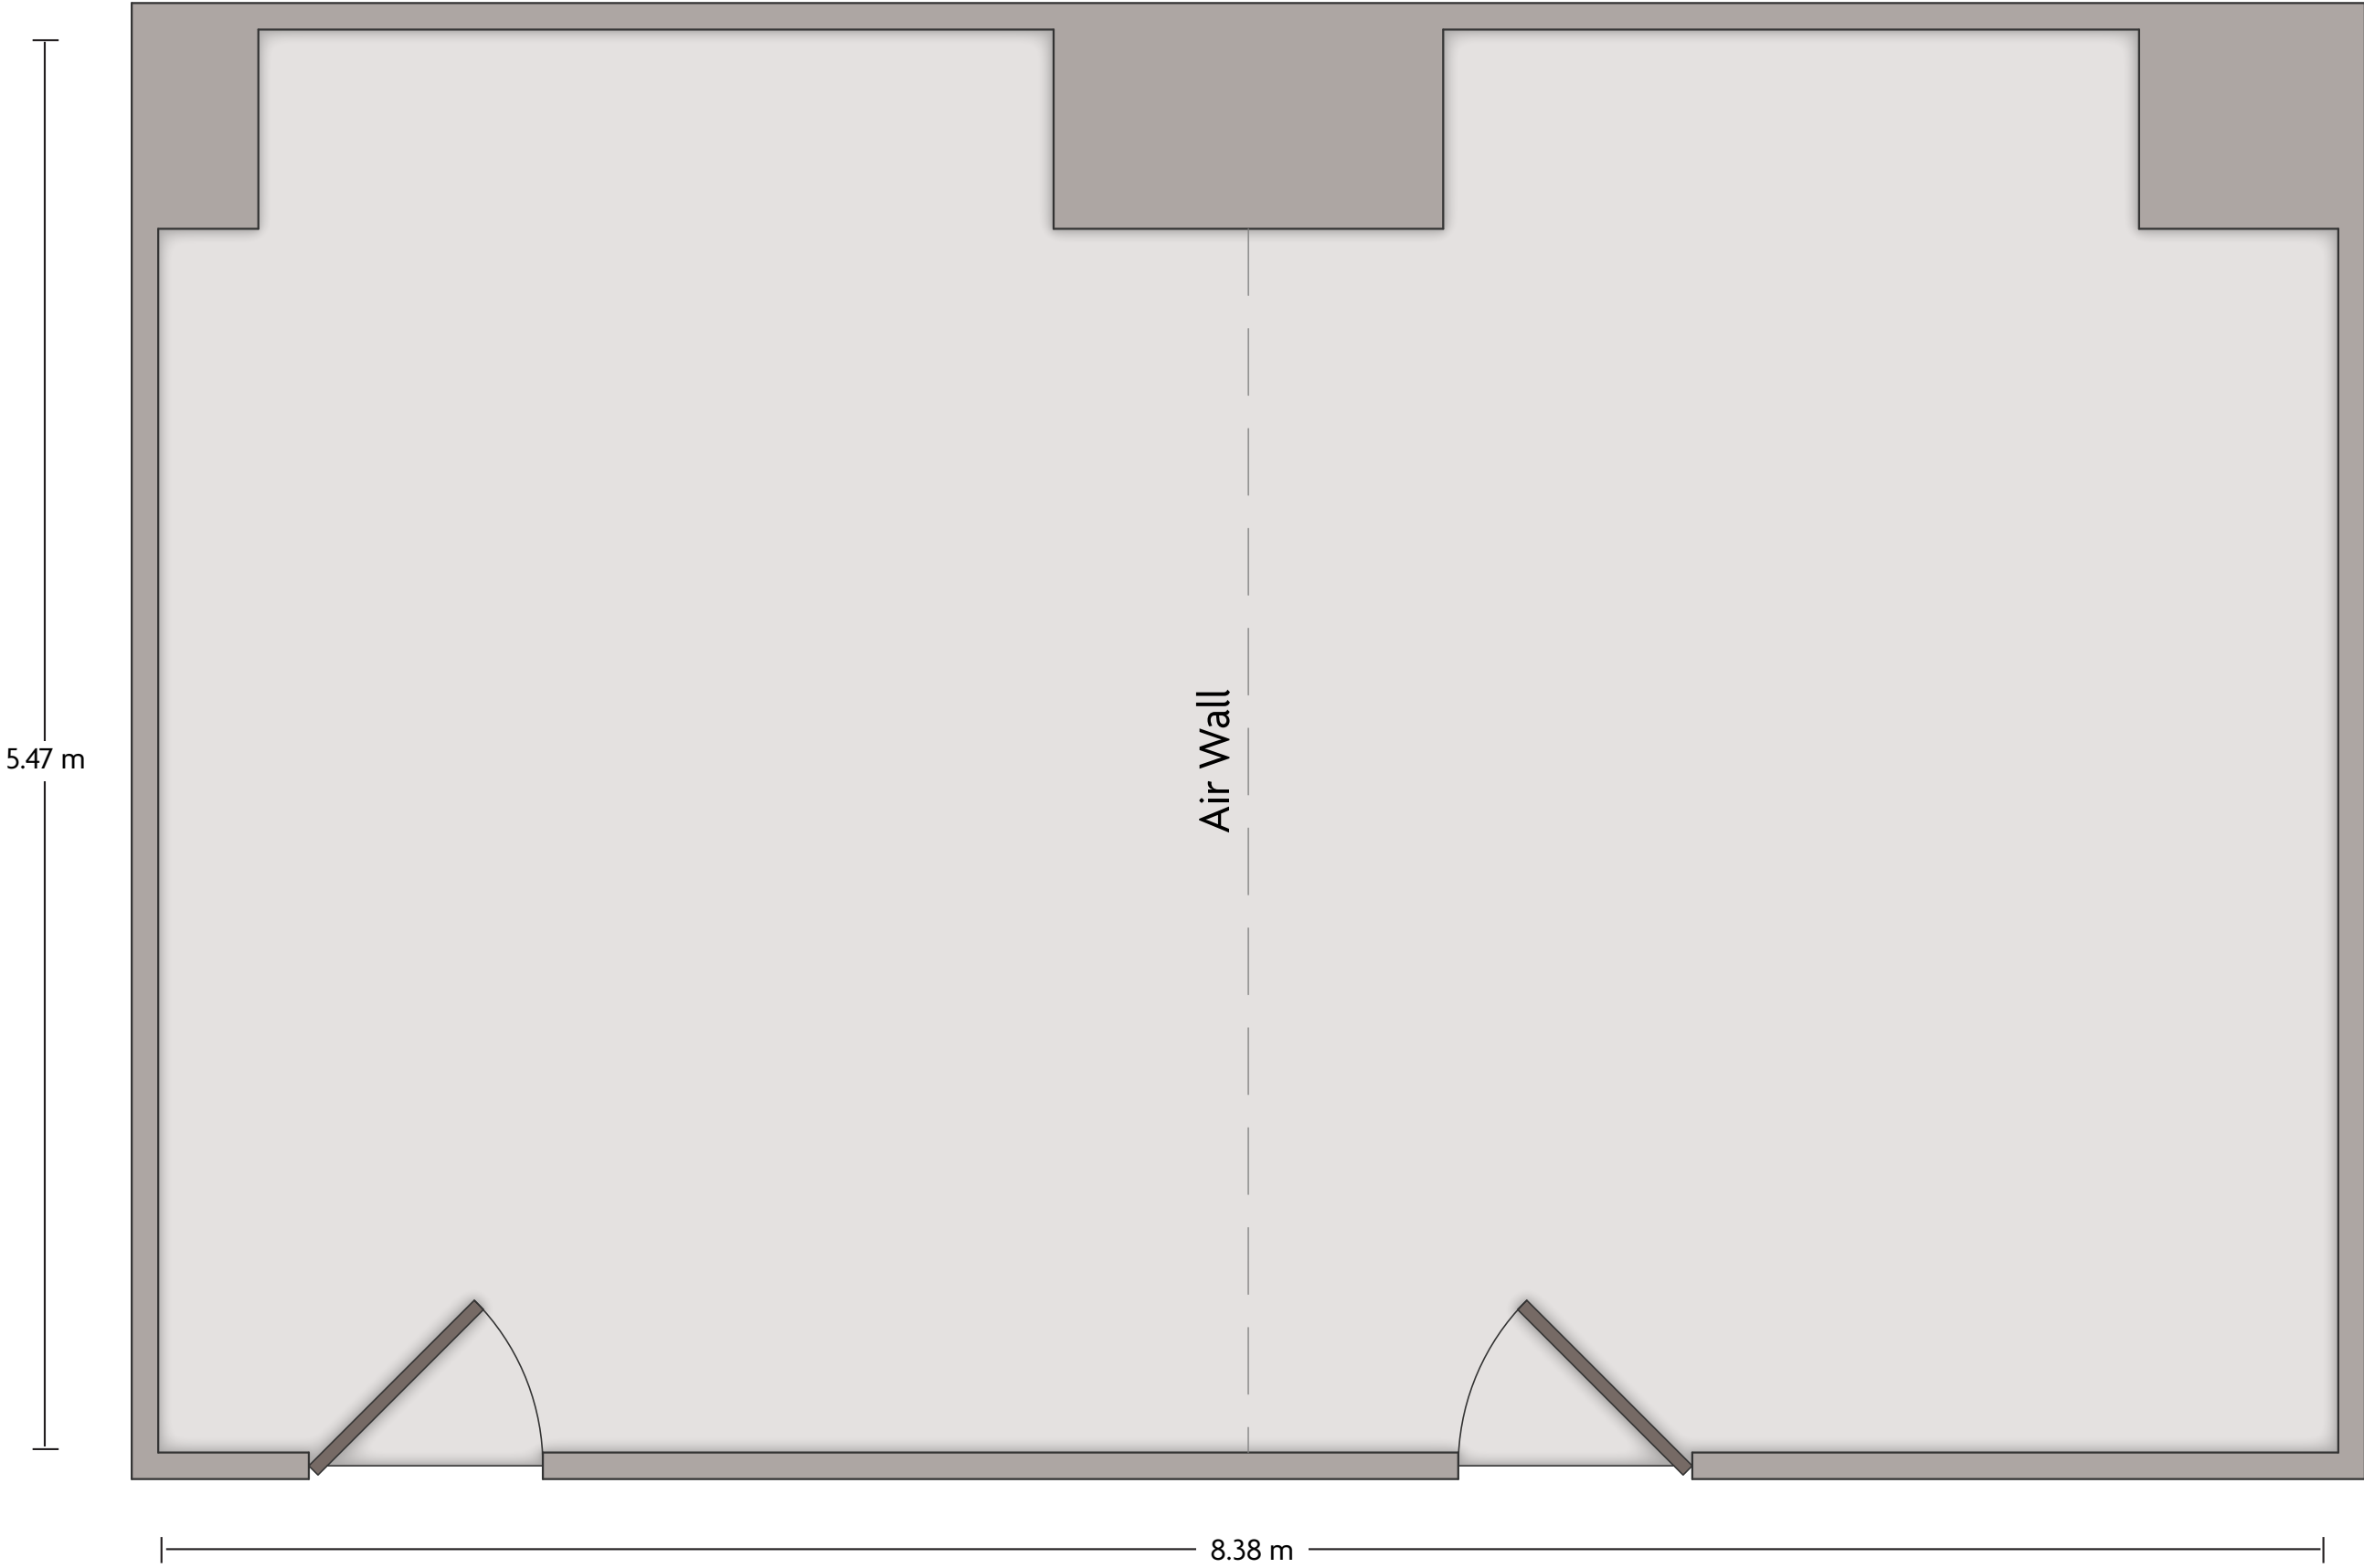

LENGTH: 17.84 m WIDTH: 16.72 m HEIGHT: 6.6 m TOTAL SQUARE METERS: 298.2 m² MAXIMUM CAPACITY: 300 POWER OUTLETS: 12

3-7 Nishiki-Cho | Kushiro-shi Hokkaido - 085-0016, Japan | 81.154.314111

*Multiple layout options available for this space.

LENGTH: 17.84 m WIDTH: 15.27 m HEIGHT: 6.6 m TOTAL SQUARE METERS: 272.3 m² MAXIMUM CAPACITY: 300 POWER OUTLETS: 10

3-7 Nishiki-Cho I Kushiro-shi Hokkaido - 085-0016, Japan | 81.154.314111

*Multiple layout options available for this space.

LENGTH: 8.38 m WIDTH: 5.47 m HEIGHT: 2.6 m TOTAL SQUARE METERS: 43.8 m² MAXIMUM CAPACITY: 30 POWER OUTLETS: 5

3-7 Nishiki-Cho | Kushiro-shi Hokkaido - 085-0016, Japan | 81.154.314111

*Multiple layout options available for this space.

LENGTH: 8.40 m WIDTH: 5.47 m HEIGHT: 2.6 m TOTAL SQUARE METERS: 43.9 m² MAXIMUM CAPACITY: 30 POWER OUTLETS: 5

3-7 Nishiki-Cho I Kushiro-shi Hokkaido - 085-0016, Japan | 81.154.314111

*Multiple layout options available for this space.