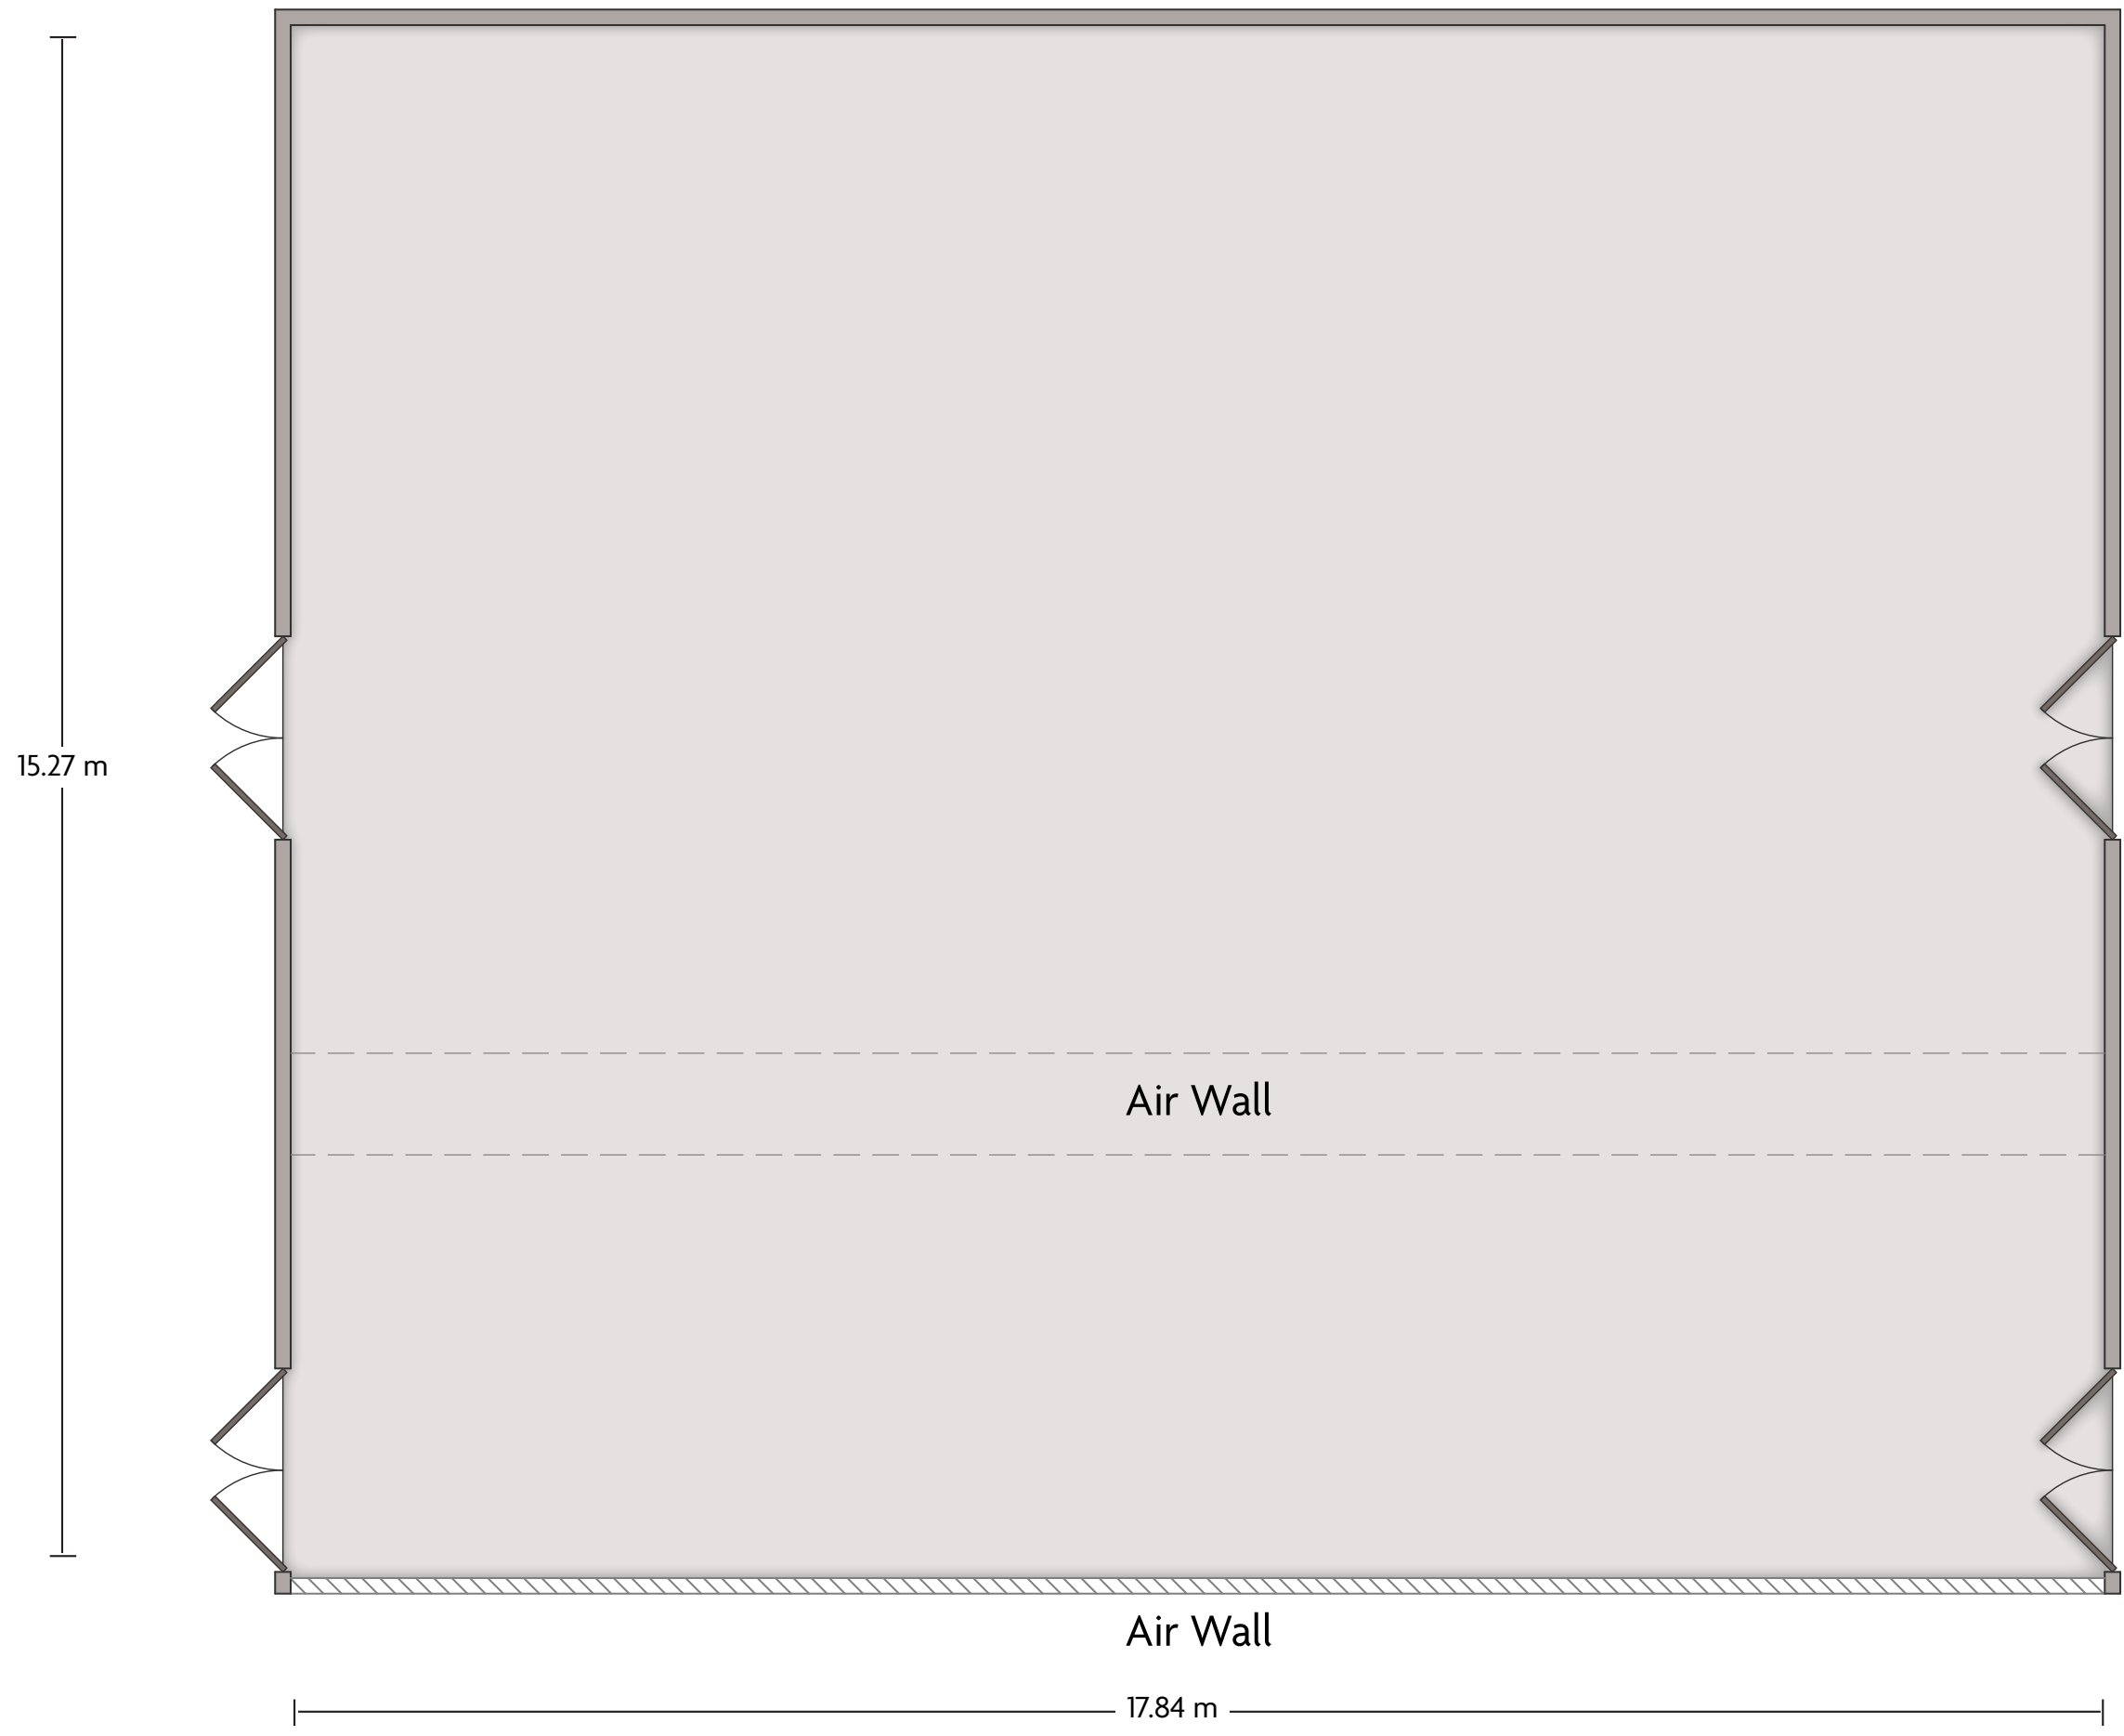

LENGTH: 17.84 m   WIDTH: 15.27 m   HEIGHT: 6.6 m   TOTAL SQUARE METERS: 272.3 m²   MAXIMUM CAPACITY: 300   POWER OUTLETS: 10

3-7 Nishiki-Cho I Kushiro-shi Hokkaido - 085-0016, Japan | 81.154.314111

*Multiple layout options available for this space.