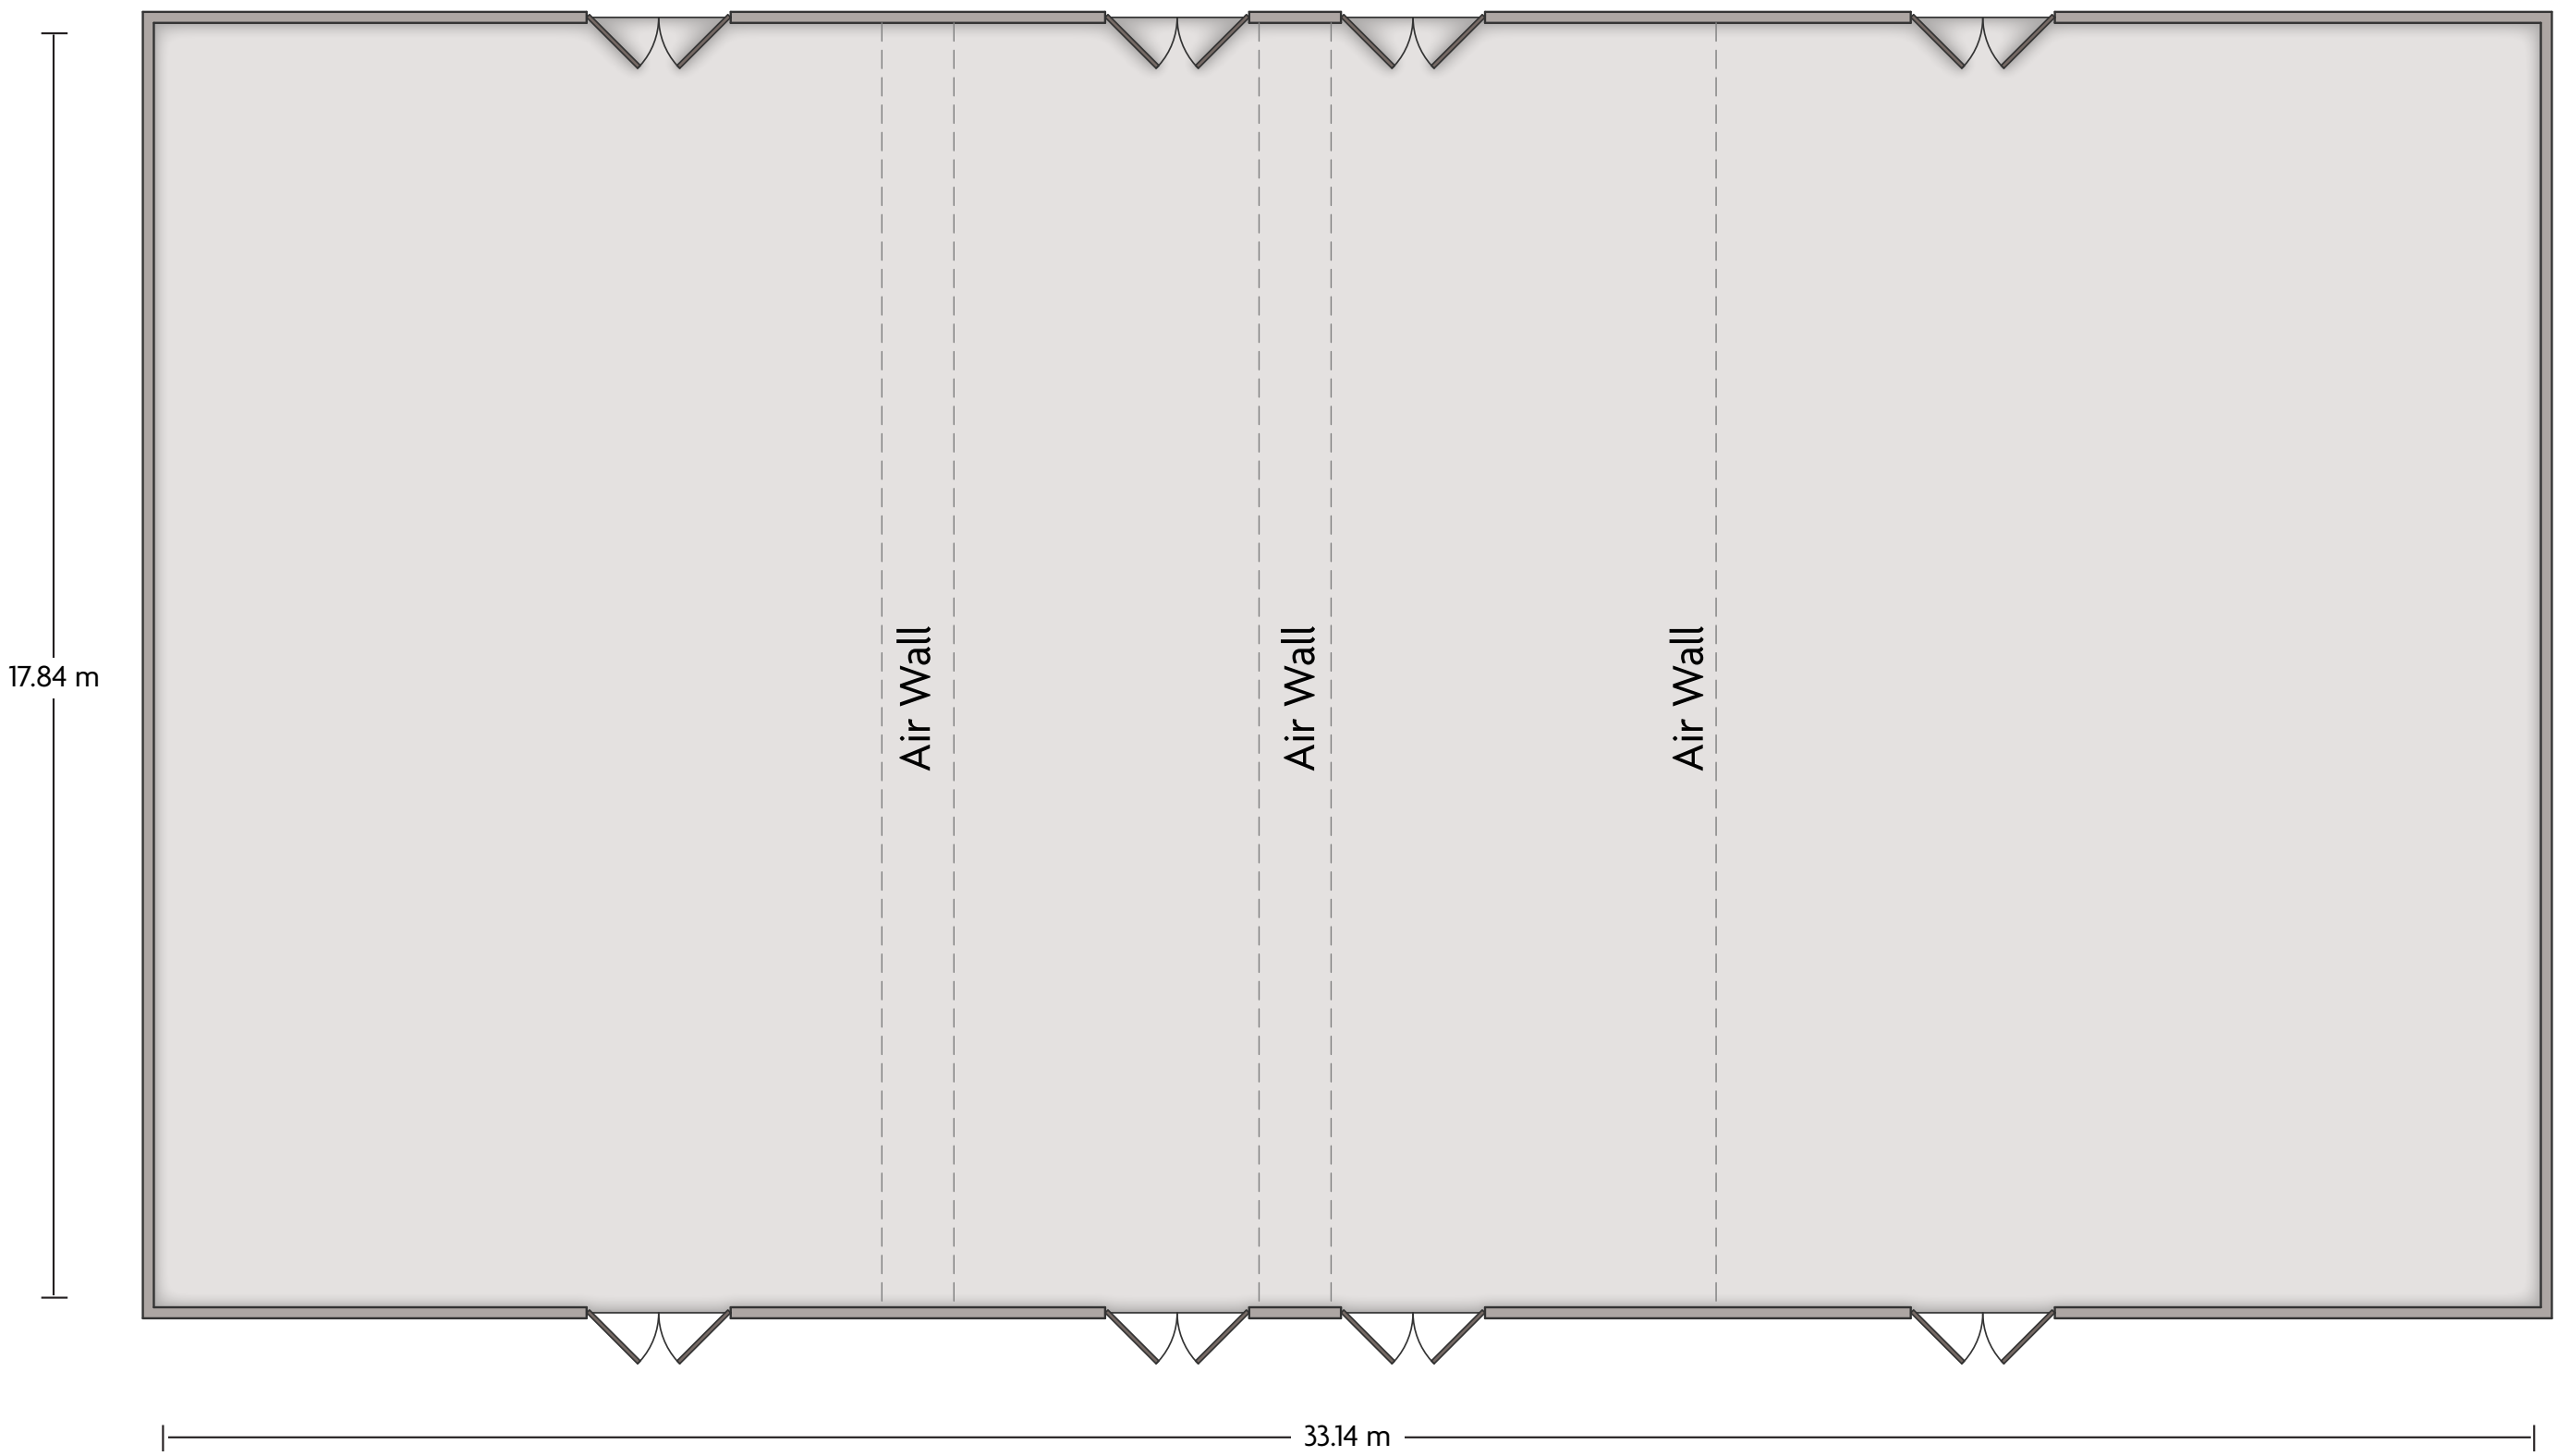

LENGTH: 12.48 m WIDTH: 11.77 m HEIGHT: 3.2 m TOTAL SQUARE METERS: 147.0 m² MAXIMUM CAPACITY: 150 POWER OUTLETS: 6

3-7 Nishiki-Cho I Kushiro-shi Hokkaido - 085-0016, Japan | 81.154.314111

*Multiple layout options available for this space.

LENGTH: 7.26 m WIDTH: 6.00 m HEIGHT: 2.7 m TOTAL SQUARE METERS: 41.2 m² MAXIMUM CAPACITY: 30 POWER OUTLETS: 4

3-7 Nishiki-Cho | Kushiro-shi Hokkaido - 085-0016, Japan | 81.154.314111

*Multiple layout options available for this space.

LENGTH: 33.14 m WIDTH: 17.84 m HEIGHT: 6.6 m TOTAL SQUARE METERS: 591.0 m² MAXIMUM CAPACITY: 600 POWER OUTLETS: 22

3-7 Nishiki-Cho I Kushiro-shi Hokkaido - 085-0016, Japan | 81.154.314111

*Multiple layout options available for this space.

LENGTH: 17.84 m WIDTH: 16.72 m HEIGHT: 6.6 m TOTAL SQUARE METERS: 298.2 m² MAXIMUM CAPACITY: 300 POWER OUTLETS: 12

3-7 Nishiki-Cho | Kushiro-shi Hokkaido - 085-0016, Japan | 81.154.314111

*Multiple layout options available for this space.