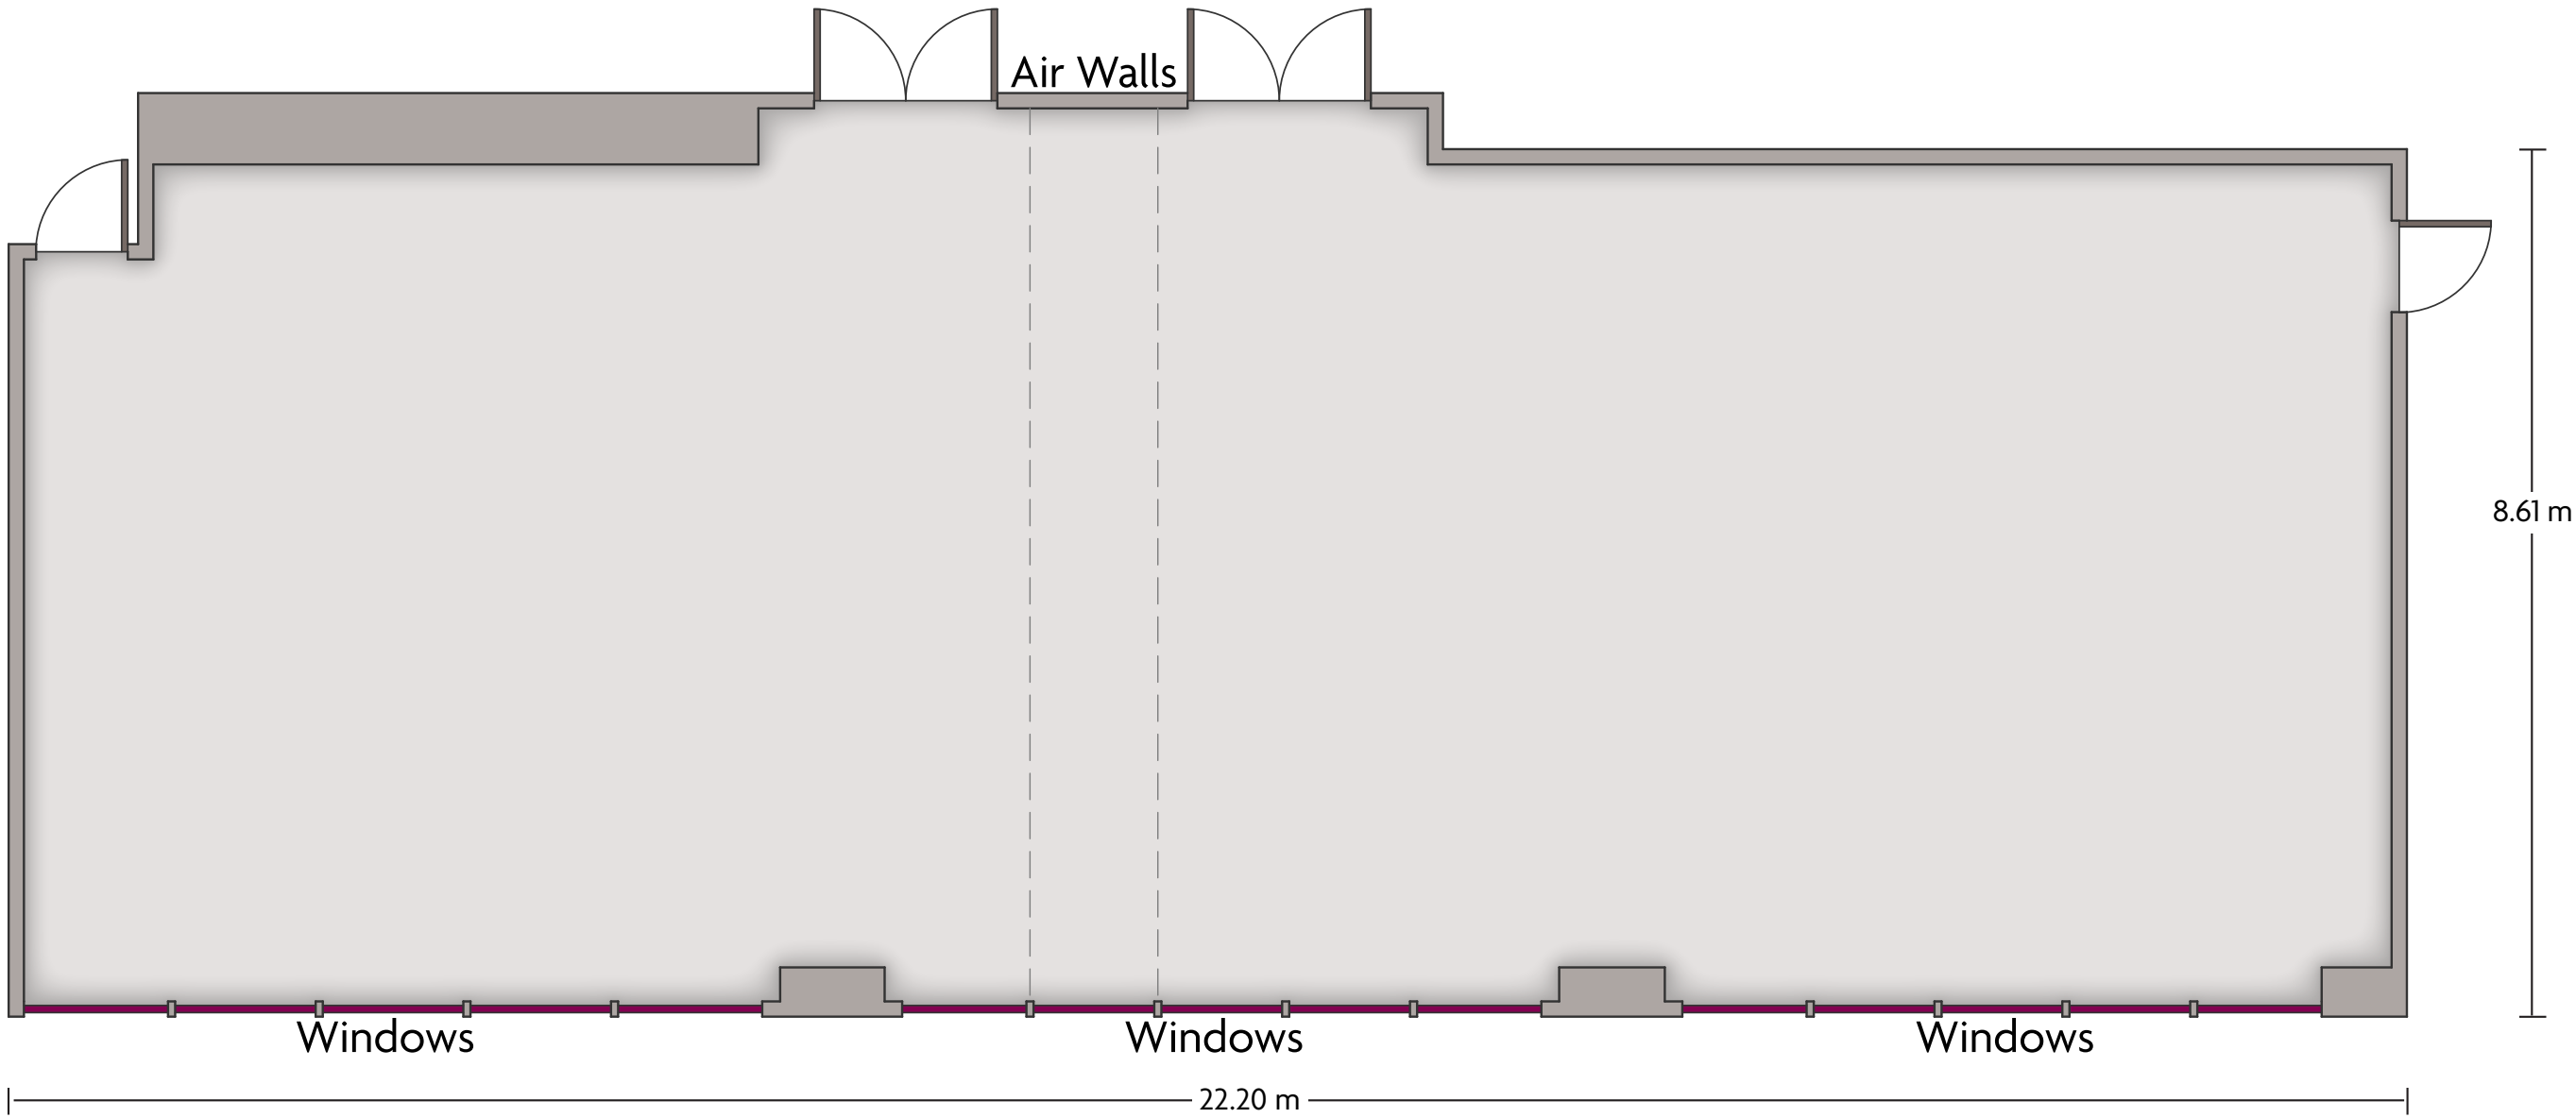

LENGTH: 6.90 m WIDTH: 6.90 m HEIGHT: 2.61 m TOTAL SQUARE METERS: 45.10 m² MAXIMUM CAPACITY: 40 POWER OUTLETS: 3

LENGTH: 13.80 m WIDTH: 8.50 m HEIGHT: 2.61 m TOTAL SQUARE METERS: 155.45 m² MAXIMUM CAPACITY: 100 POWER OUTLETS: 8

7-20 Nakamachi Naka-Ku | Hiroshima, Japan 730-0037 | 81-82-2411111

*Multiple layout options available for this space.

LENGTH: 8.10 m WIDTH: 5.50 m HEIGHT: 2.60 m TOTAL SQUARE METERS: 42.50 m² MAXIMUM CAPACITY: 40 POWER OUTLETS: 3

7-20 Nakamachi Naka-Ku | Hiroshima, Japan 730-0037 | 81-82-2411111

*Multiple layout options available for this space.

LENGTH: 9.70 m WIDTH: 8.61 m HEIGHT: 2.90 m TOTAL SQUARE METERS: 81.17 m² MAXIMUM CAPACITY: 80 POWER OUTLETS: 4

7-20 Nakamachi Naka-Ku | Hiroshima, Japan 730-0037 | 81-82-2411111

*Multiple layout options available for this space.

LENGTH: 22.20 m WIDTH: 8.61 m HEIGHT: 2.90 m TOTAL SQUARE METERS: 192.70 m² MAXIMUM CAPACITY: 160 POWER OUTLETS: 8