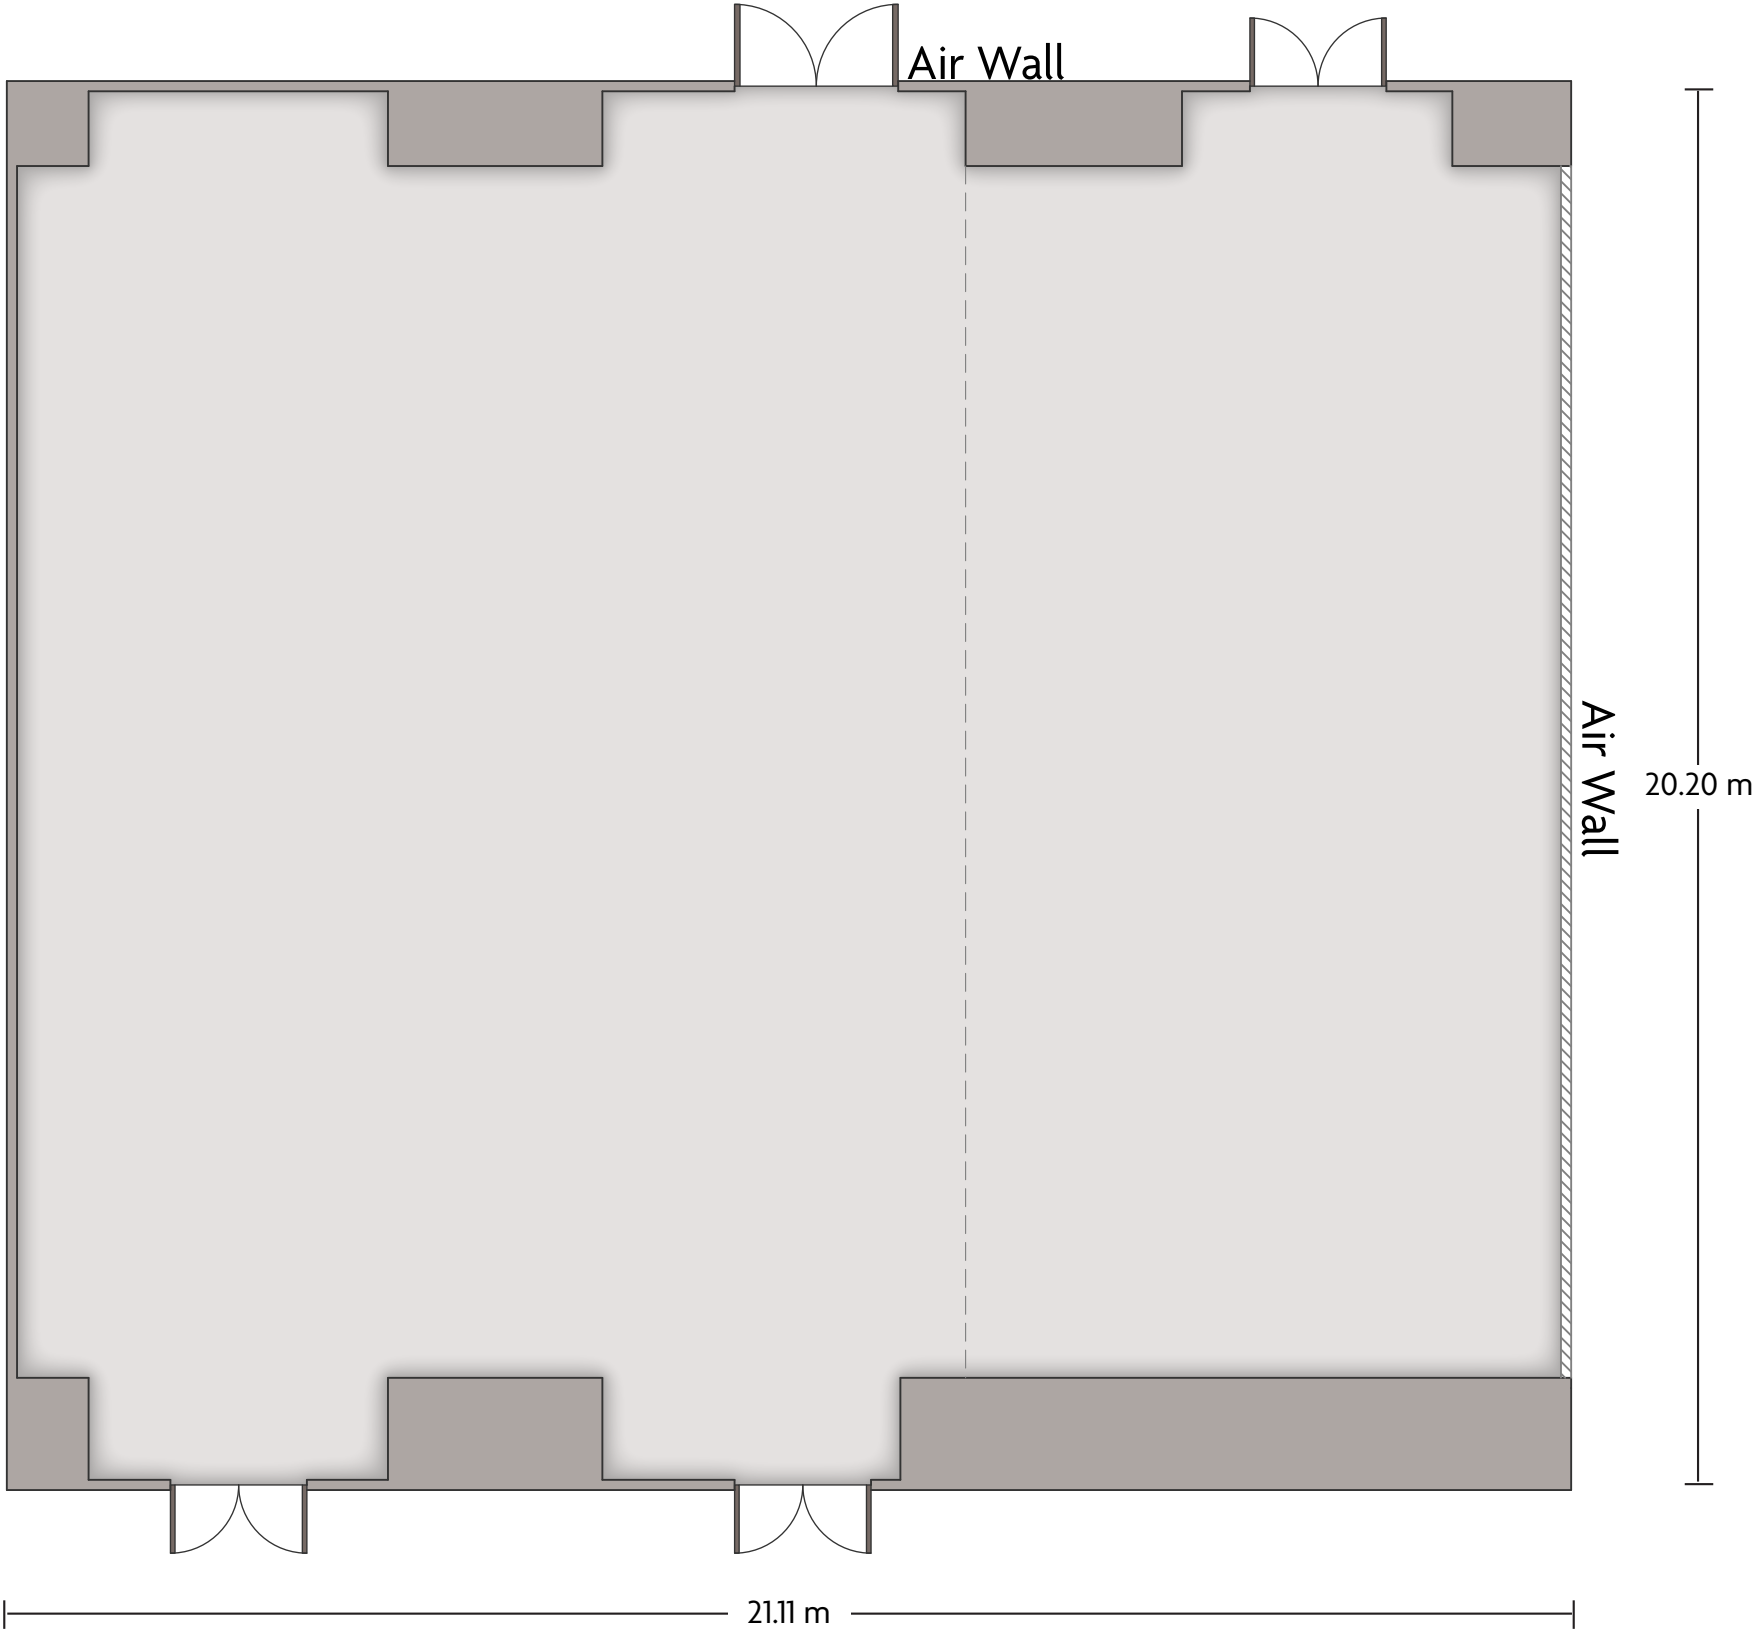

LENGTH: 6.90 m WIDTH: 6.90 m HEIGHT: 2.61 m TOTAL SQUARE METERS: 45.10 m² MAXIMUM CAPACITY: 40 POWER OUTLETS: 3

LENGTH: 13.80 m WIDTH: 8.50 m HEIGHT: 2.61 m TOTAL SQUARE METERS: 155.45 m² MAXIMUM CAPACITY: 100 POWER OUTLETS: 8

7-20 Nakamachi Naka-Ku | Hiroshima, Japan 730-0037 | 81-82-2411111

*Multiple layout options available for this space.

LENGTH: 9.70 m WIDTH: 8.61 m HEIGHT: 2.90 m TOTAL SQUARE METERS: 81.17 m² MAXIMUM CAPACITY: 80 POWER OUTLETS: 4

7-20 Nakamachi Naka-Ku | Hiroshima, Japan 730-0037 | 81-82-2411111

*Multiple layout options available for this space.

LENGTH: 22.20 m WIDTH: 8.61 m HEIGHT: 2.90 m TOTAL SQUARE METERS: 192.70 m² MAXIMUM CAPACITY: 160 POWER OUTLETS: 8

7-20 Nakamachi Naka-Ku | Hiroshima, Japan 730-0037 | 81-82-2411111

*Multiple layout options available for this space.

Crowne Plaza® Hiroshima - Orchid (East)

LENGTH: 21.11 m WIDTH: 20.20 m HEIGHT: 5.99 m TOTAL SQUARE METERS: 431.23 m² MAXIMUM CAPACITY: 600 POWER OUTLETS: 12