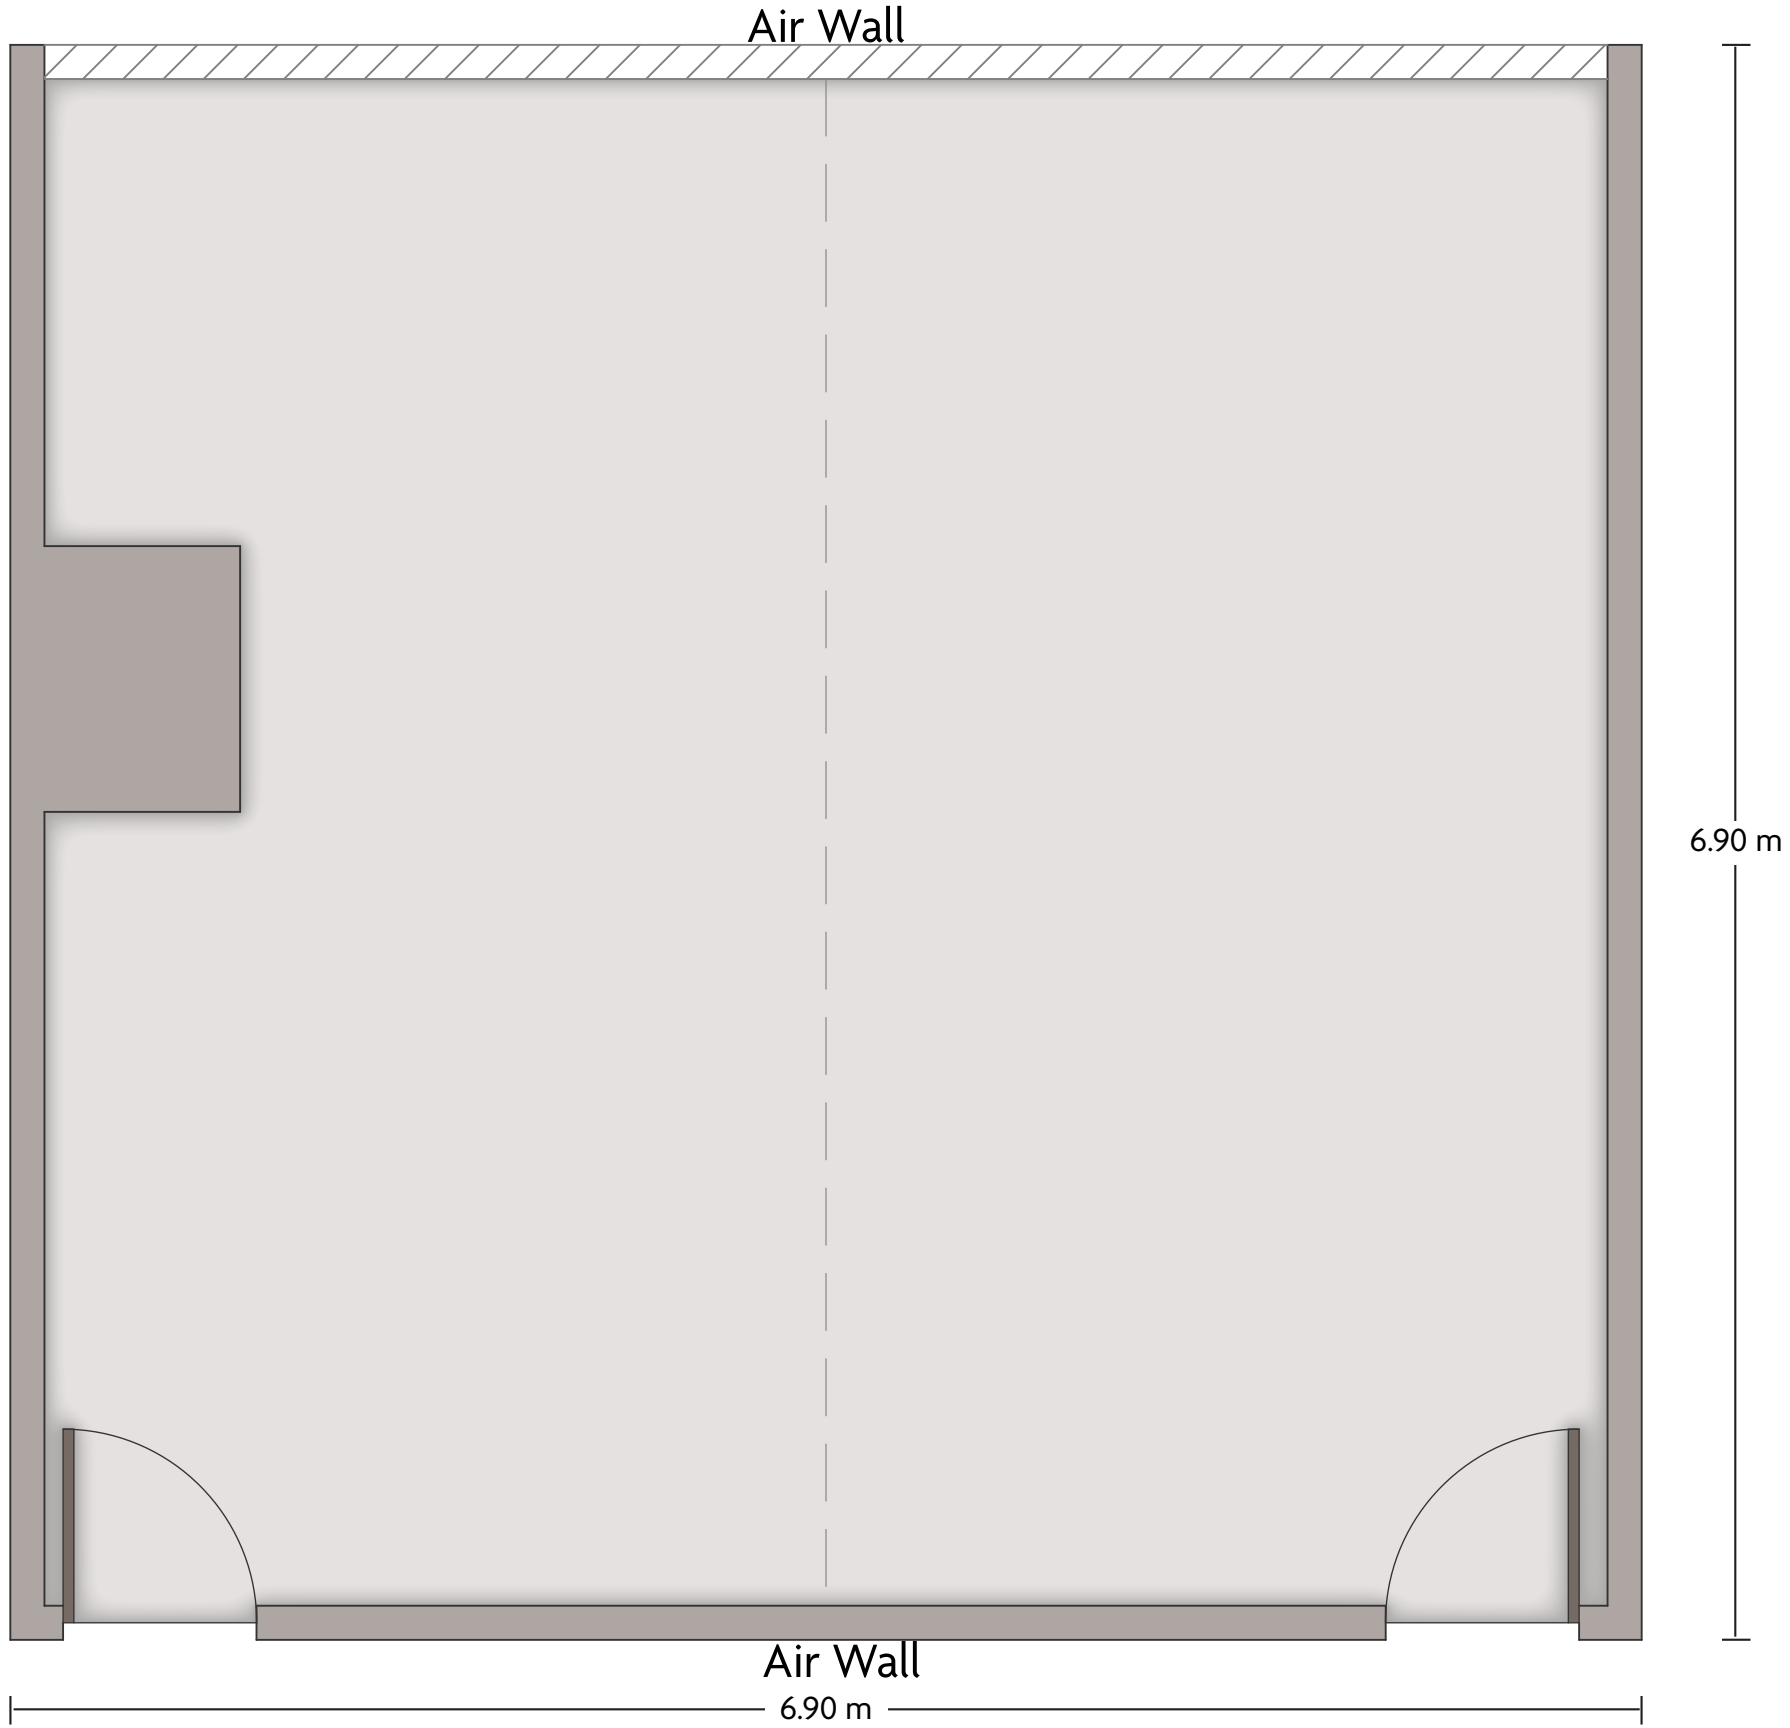

LENGTH: 21.80 m WIDTH: 12.40 m HEIGHT: 6.04 m TOTAL SQUARE METERS: 264.04 m² MAXIMUM CAPACITY: 300 POWER OUTLETS: 8

7-20 Nakamachi Naka-Ku | Hiroshima, Japan 730-0037 | 81-82-2411111

*Multiple layout options available for this space.

LENGTH: 6.90 m WIDTH: 6.90 m HEIGHT: 2.61 m TOTAL SQUARE METERS: 45.10 m² MAXIMUM CAPACITY: 40 POWER OUTLETS: 3

LENGTH: 13.80 m WIDTH: 8.50 m HEIGHT: 2.61 m TOTAL SQUARE METERS: 155.45 m² MAXIMUM CAPACITY: 100 POWER OUTLETS: 8

7-20 Nakamachi Naka-Ku | Hiroshima, Japan 730-0037 | 81-82-2411111

*Multiple layout options available for this space.

LENGTH: 12.71 m WIDTH: 7.70 m HEIGHT: 3.70 m TOTAL SQUARE METERS: 100.30 m² MAXIMUM CAPACITY: 100 POWER OUTLETS: 5

7-20 Nakamachi Naka-Ku | Hiroshima, Japan 730-0037 | 81-82-2411111

*Multiple layout options available for this space.

LENGTH: 8.10 m WIDTH: 5.50 m HEIGHT: 2.60 m TOTAL SQUARE METERS: 42.50 m² MAXIMUM CAPACITY: 40 POWER OUTLETS: 3