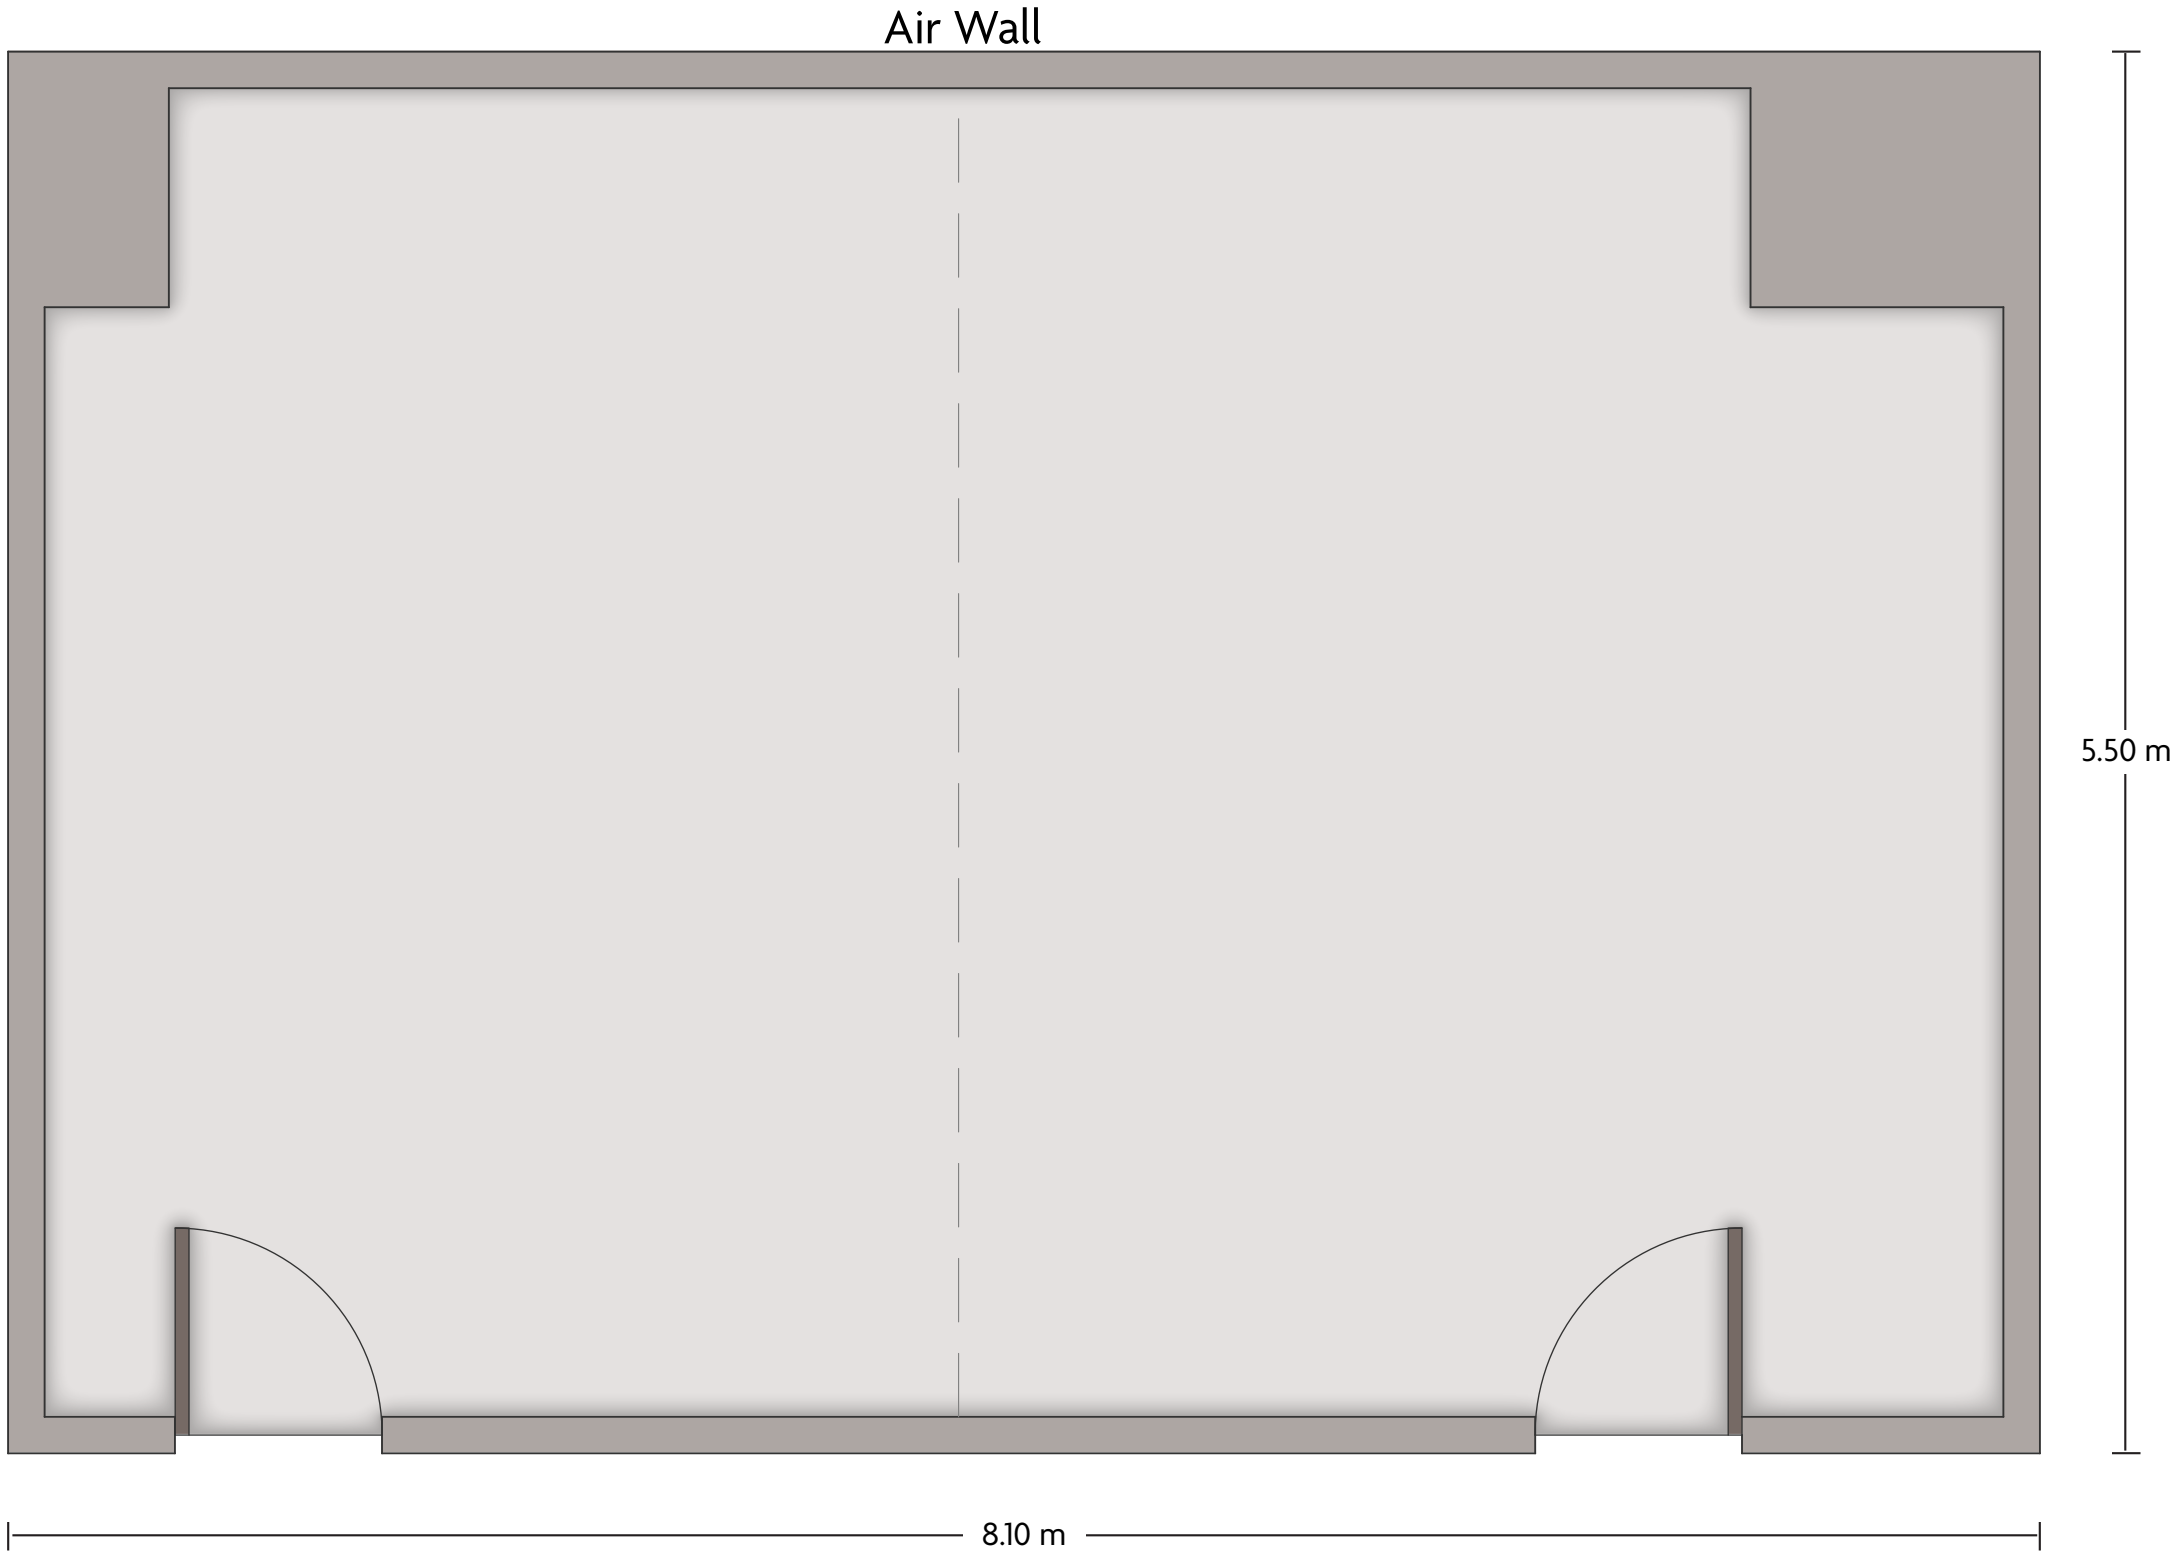

LENGTH: 21.80 m WIDTH: 12.40 m HEIGHT: 6.04 m TOTAL SQUARE METERS: 264.04 m² MAXIMUM CAPACITY: 300 POWER OUTLETS: 8

7-20 Nakamachi Naka-Ku | Hiroshima, Japan 730-0037 | 81-82-2411111

*Multiple layout options available for this space.

LENGTH: 6.90 m WIDTH: 6.90 m HEIGHT: 2.61 m TOTAL SQUARE METERS: 45.10 m² MAXIMUM CAPACITY: 40 POWER OUTLETS: 3

LENGTH: 13.80 m WIDTH: 8.50 m HEIGHT: 2.61 m TOTAL SQUARE METERS: 155.45 m² MAXIMUM CAPACITY: 100 POWER OUTLETS: 8

7-20 Nakamachi Naka-Ku | Hiroshima, Japan 730-0037 | 81-82-2411111

*Multiple layout options available for this space.

LENGTH: 12.71 m WIDTH: 7.70 m HEIGHT: 3.70 m TOTAL SQUARE METERS: 100.30 m² MAXIMUM CAPACITY: 100 POWER OUTLETS: 5

7-20 Nakamachi Naka-Ku | Hiroshima, Japan 730-0037 | 81-82-2411111

*Multiple layout options available for this space.

LENGTH: 8.10 m WIDTH: 5.50 m HEIGHT: 2.60 m TOTAL SQUARE METERS: 42.50 m² MAXIMUM CAPACITY: 40 POWER OUTLETS: 3