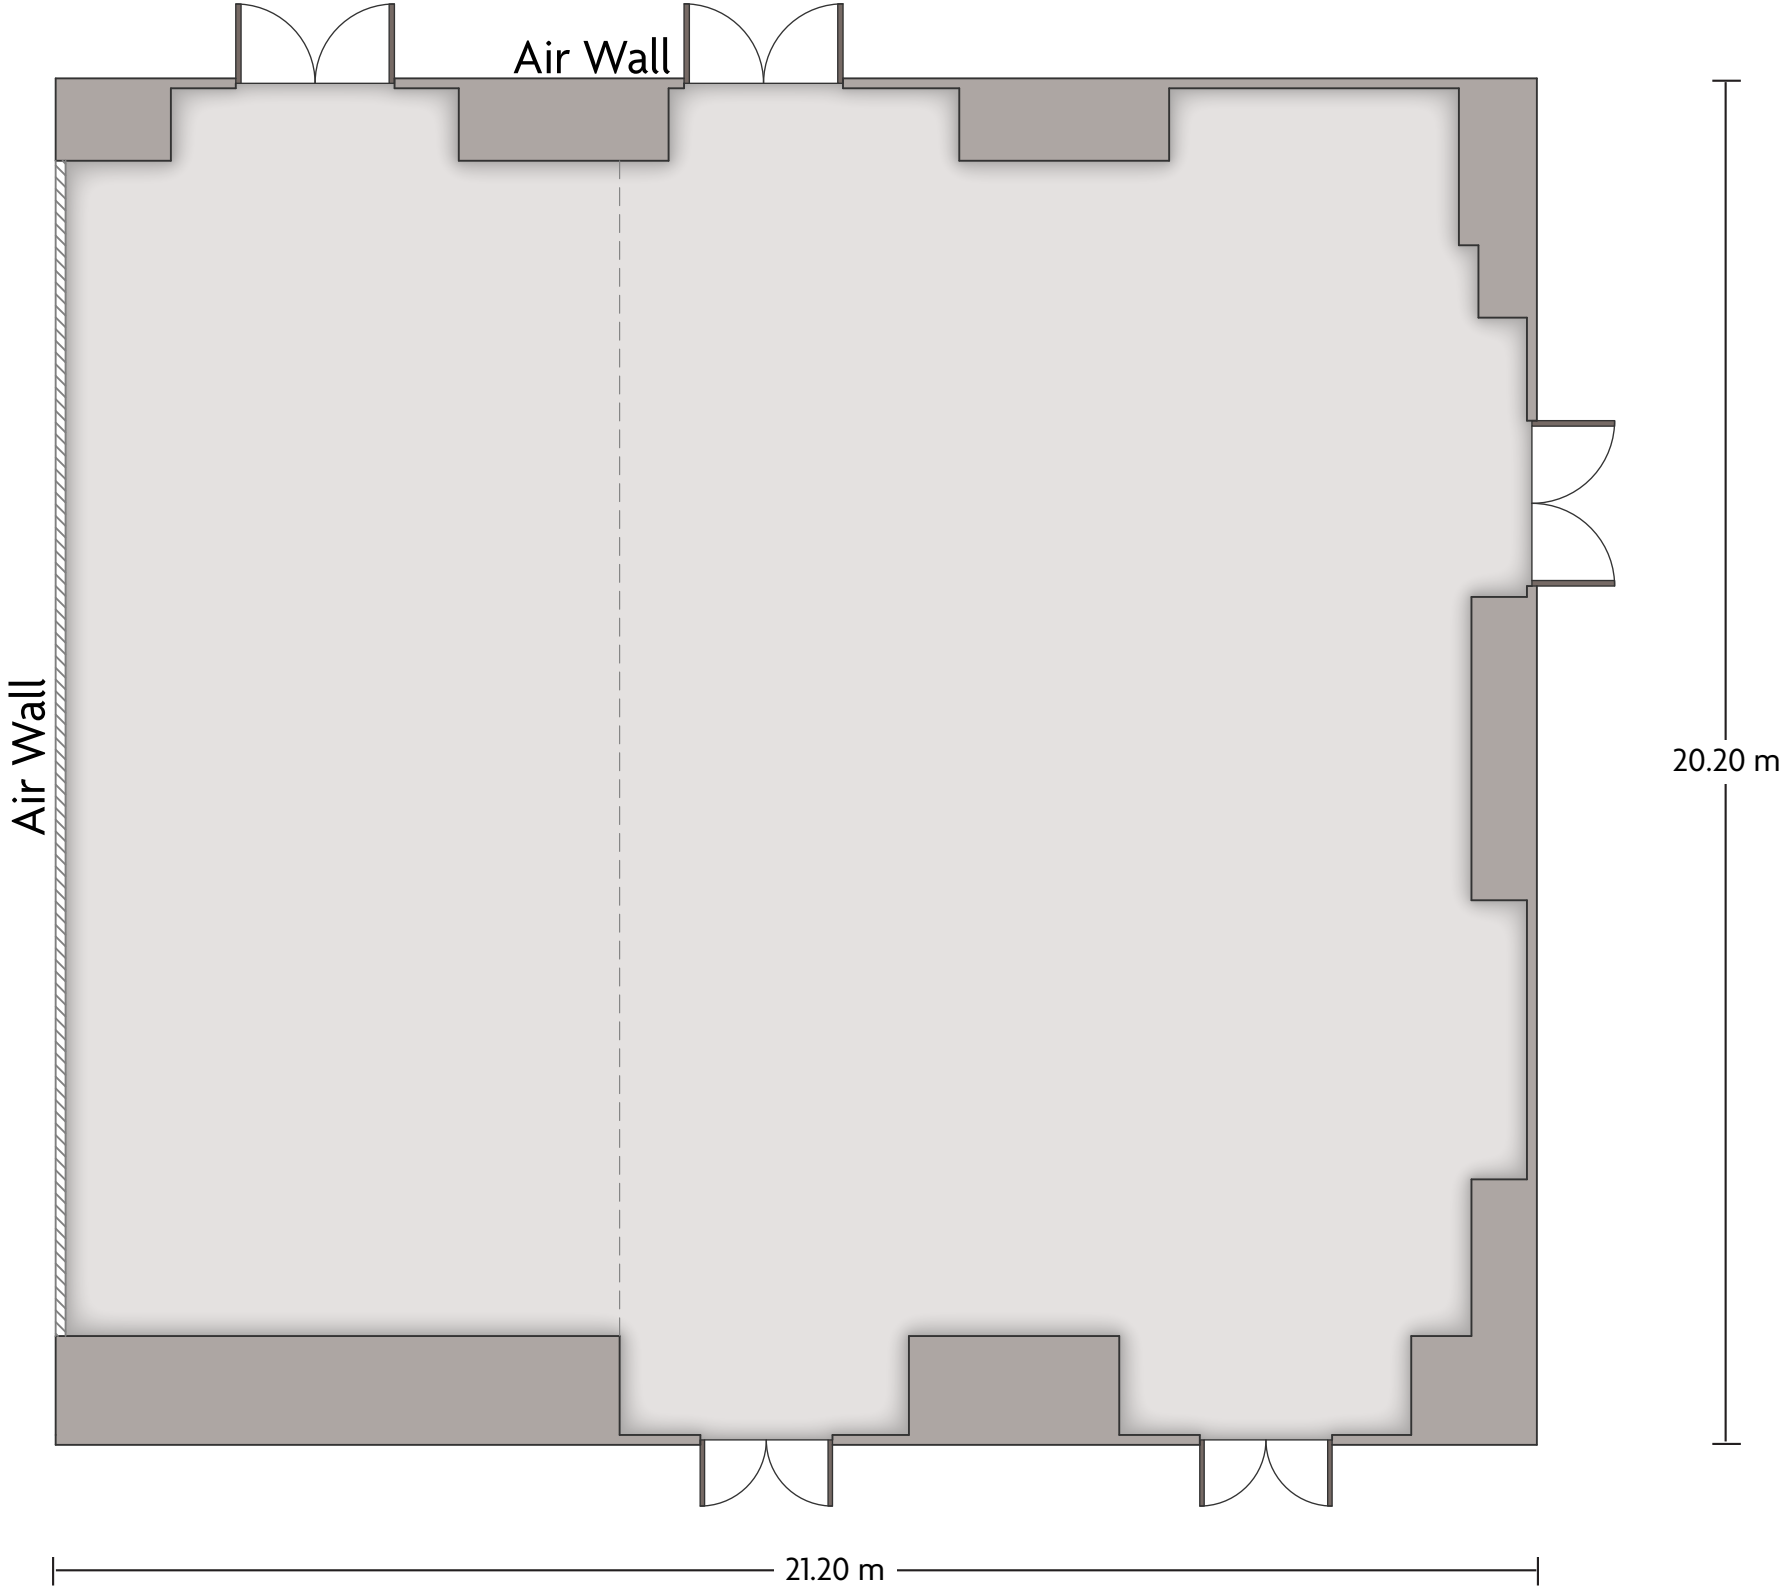

LENGTH: 6.90 m WIDTH: 6.90 m HEIGHT: 2.61 m TOTAL SQUARE METERS: 45.10 m² MAXIMUM CAPACITY: 40 POWER OUTLETS: 3

LENGTH: 13.80 m WIDTH: 8.50 m HEIGHT: 2.61 m TOTAL SQUARE METERS: 155.45 m² MAXIMUM CAPACITY: 100 POWER OUTLETS: 8

7-20 Nakamachi Naka-Ku | Hiroshima, Japan 730-0037 | 81-82-2411111

*Multiple layout options available for this space.

LENGTH: 22.20 m WIDTH: 8.61 m HEIGHT: 2.90 m TOTAL SQUARE METERS: 192.70 m² MAXIMUM CAPACITY: 160 POWER OUTLETS: 8

7-20 Nakamachi Naka-Ku | Hiroshima, Japan 730-0037 | 81-82-2411111

*Multiple layout options available for this space.

Crowne Plaza® Hiroshima - Orchid (East)

LENGTH: 21.11 m WIDTH: 20.20 m HEIGHT: 5.99 m TOTAL SQUARE METERS: 431.23 m² MAXIMUM CAPACITY: 600 POWER OUTLETS: 12

7-20 Nakamachi Naka-Ku | Hiroshima, Japan 730-0037 | 81-82-2411111

*Multiple layout options available for this space.

Crowne Plaza® Hiroshima - Orchid (West)

LENGTH: 21.20 m WIDTH: 20.20 m HEIGHT: 5.99 m TOTAL SQUARE METERS: 412.98 m² MAXIMUM CAPACITY: 600 POWER OUTLETS: 12