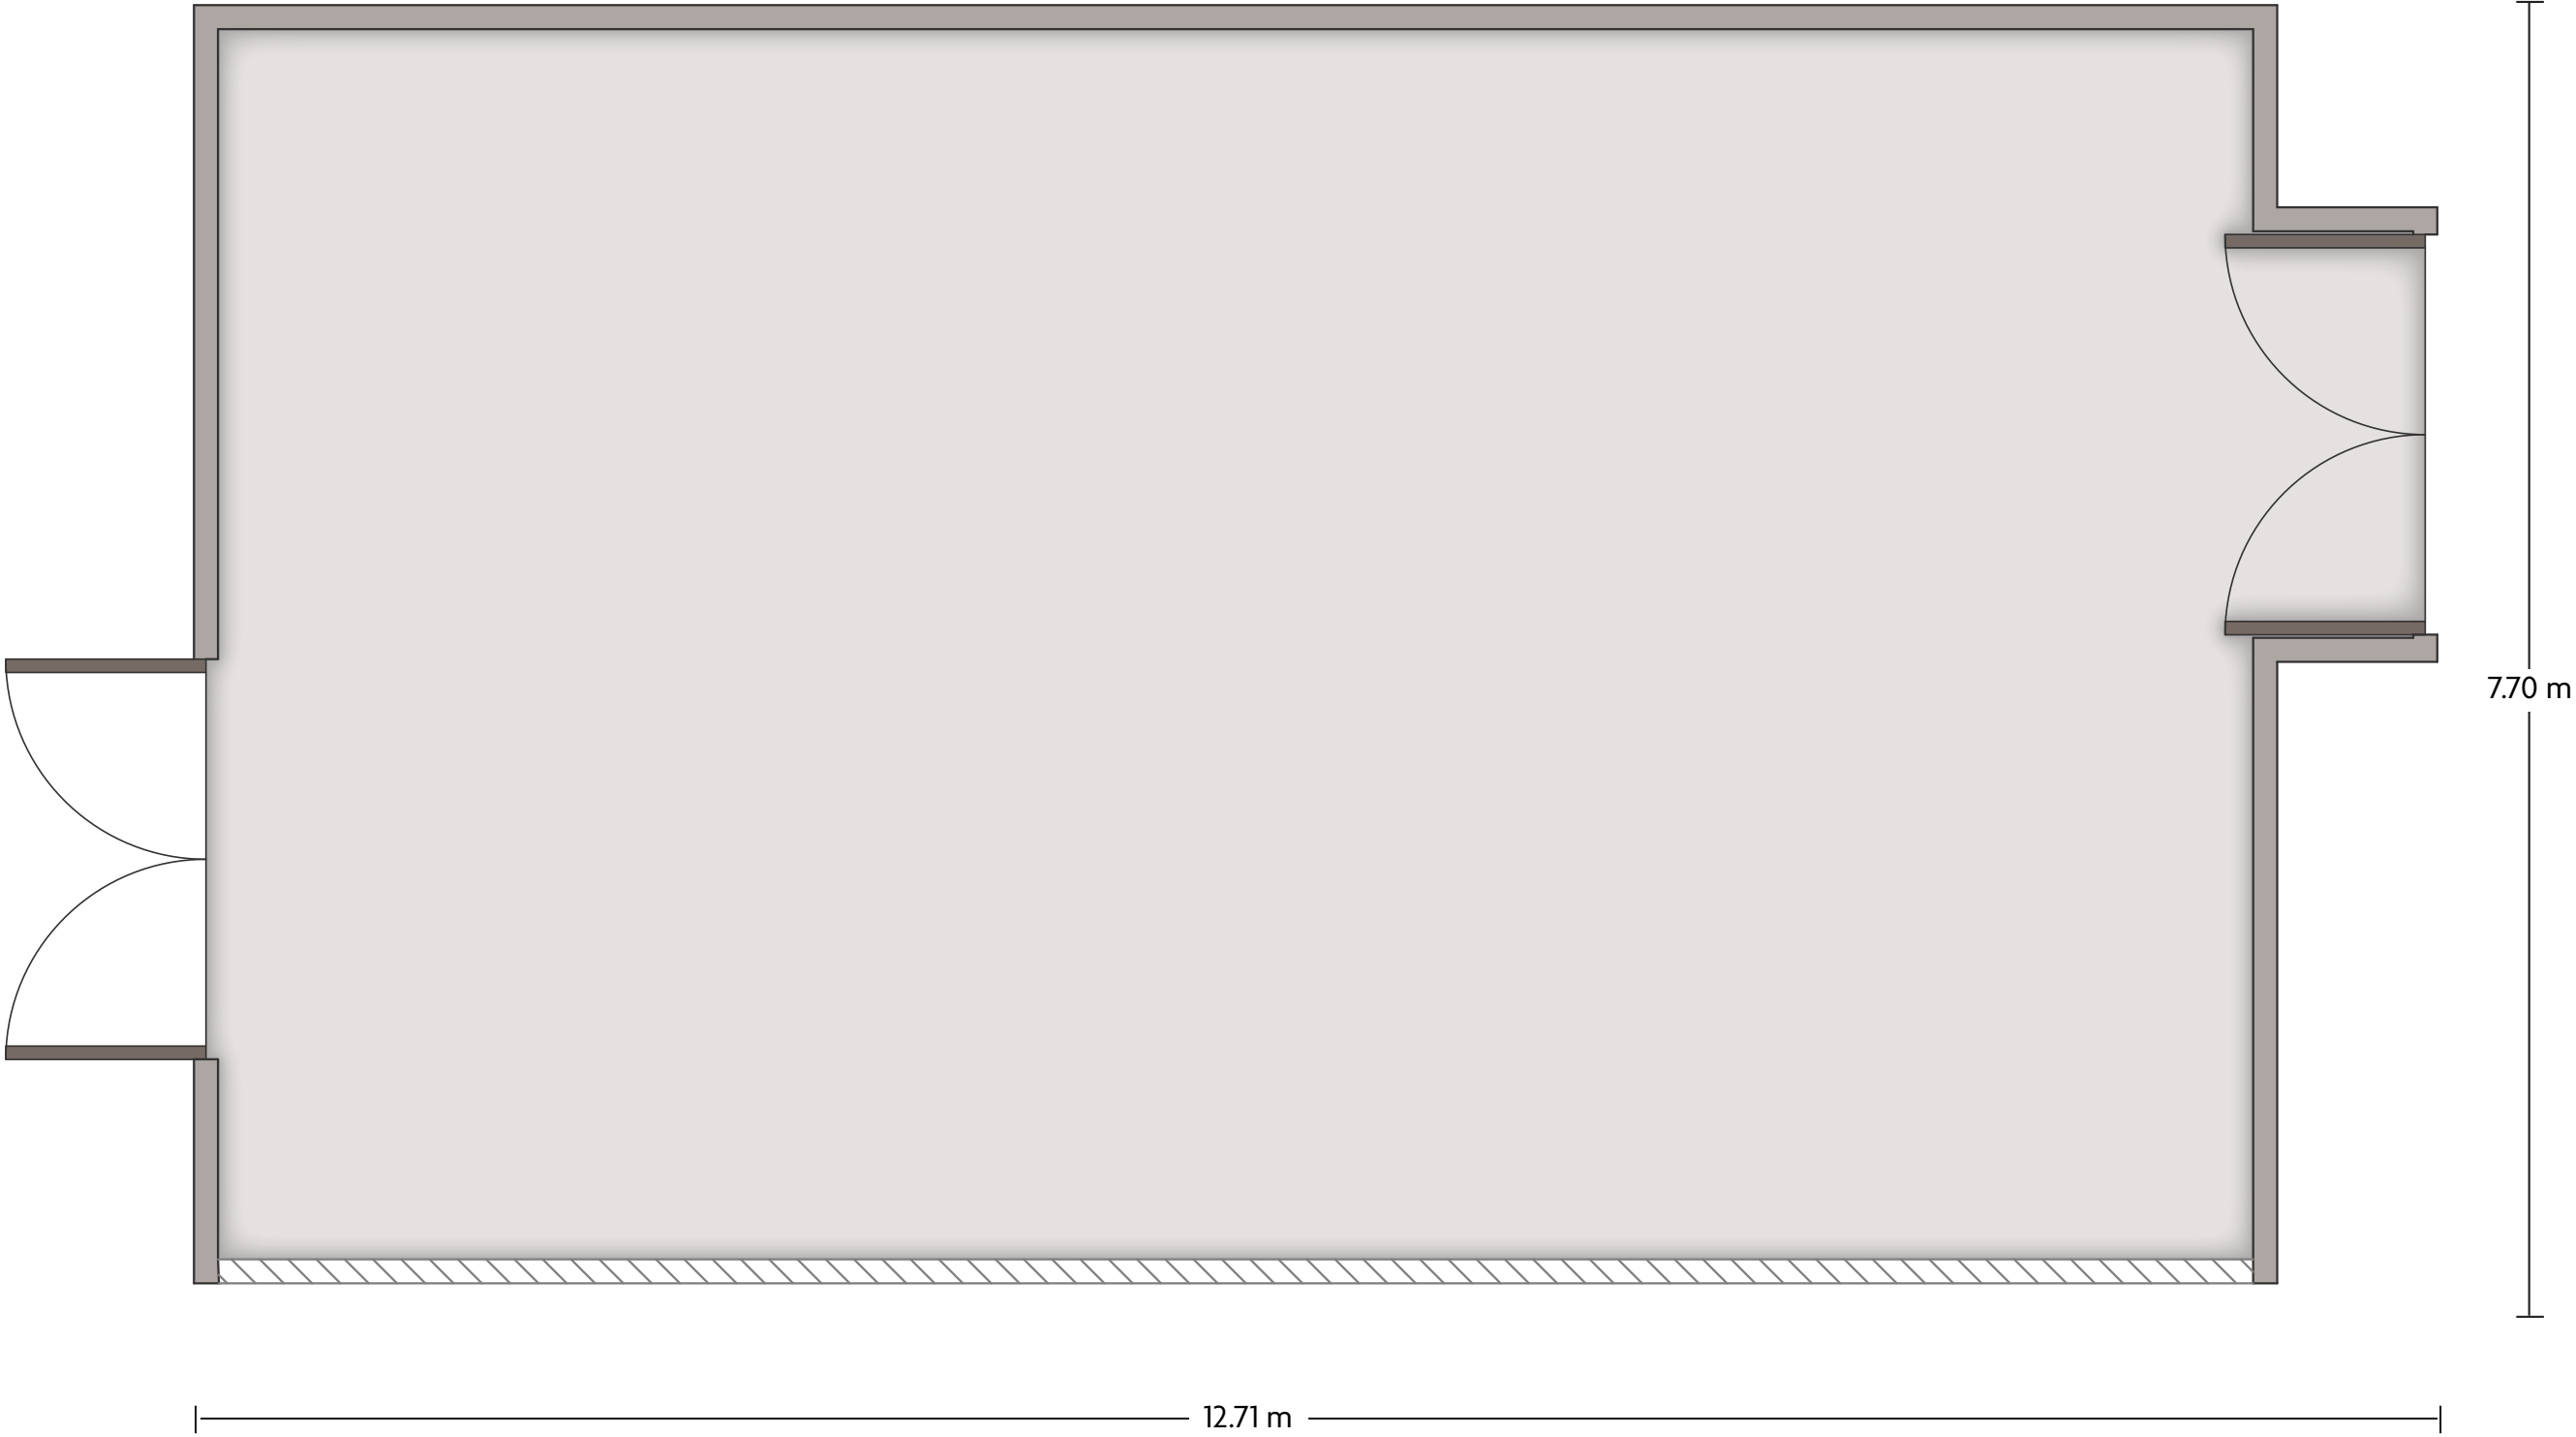

LENGTH: 21.80 m WIDTH: 12.40 m HEIGHT: 6.04 m TOTAL SQUARE METERS: 264.04 m² MAXIMUM CAPACITY: 300 POWER OUTLETS: 8

7-20 Nakamachi Naka-Ku | Hiroshima, Japan 730-0037 | 81-82-2411111

*Multiple layout options available for this space.

LENGTH: 6.90 m WIDTH: 6.90 m HEIGHT: 2.61 m TOTAL SQUARE METERS: 45.10 m² MAXIMUM CAPACITY: 40 POWER OUTLETS: 3

LENGTH: 13.80 m WIDTH: 8.50 m HEIGHT: 2.61 m TOTAL SQUARE METERS: 155.45 m² MAXIMUM CAPACITY: 100 POWER OUTLETS: 8

7-20 Nakamachi Naka-Ku | Hiroshima, Japan 730-0037 | 81-82-2411111

*Multiple layout options available for this space.

LENGTH: 12.71 m WIDTH: 7.70 m HEIGHT: 3.70 m TOTAL SQUARE METERS: 100.30 m² MAXIMUM CAPACITY: 100 POWER OUTLETS: 5

7-20 Nakamachi Naka-Ku | Hiroshima, Japan 730-0037 | 81-82-2411111

*Multiple layout options available for this space.

LENGTH: 8.10 m WIDTH: 5.50 m HEIGHT: 2.60 m TOTAL SQUARE METERS: 42.50 m² MAXIMUM CAPACITY: 40 POWER OUTLETS: 3