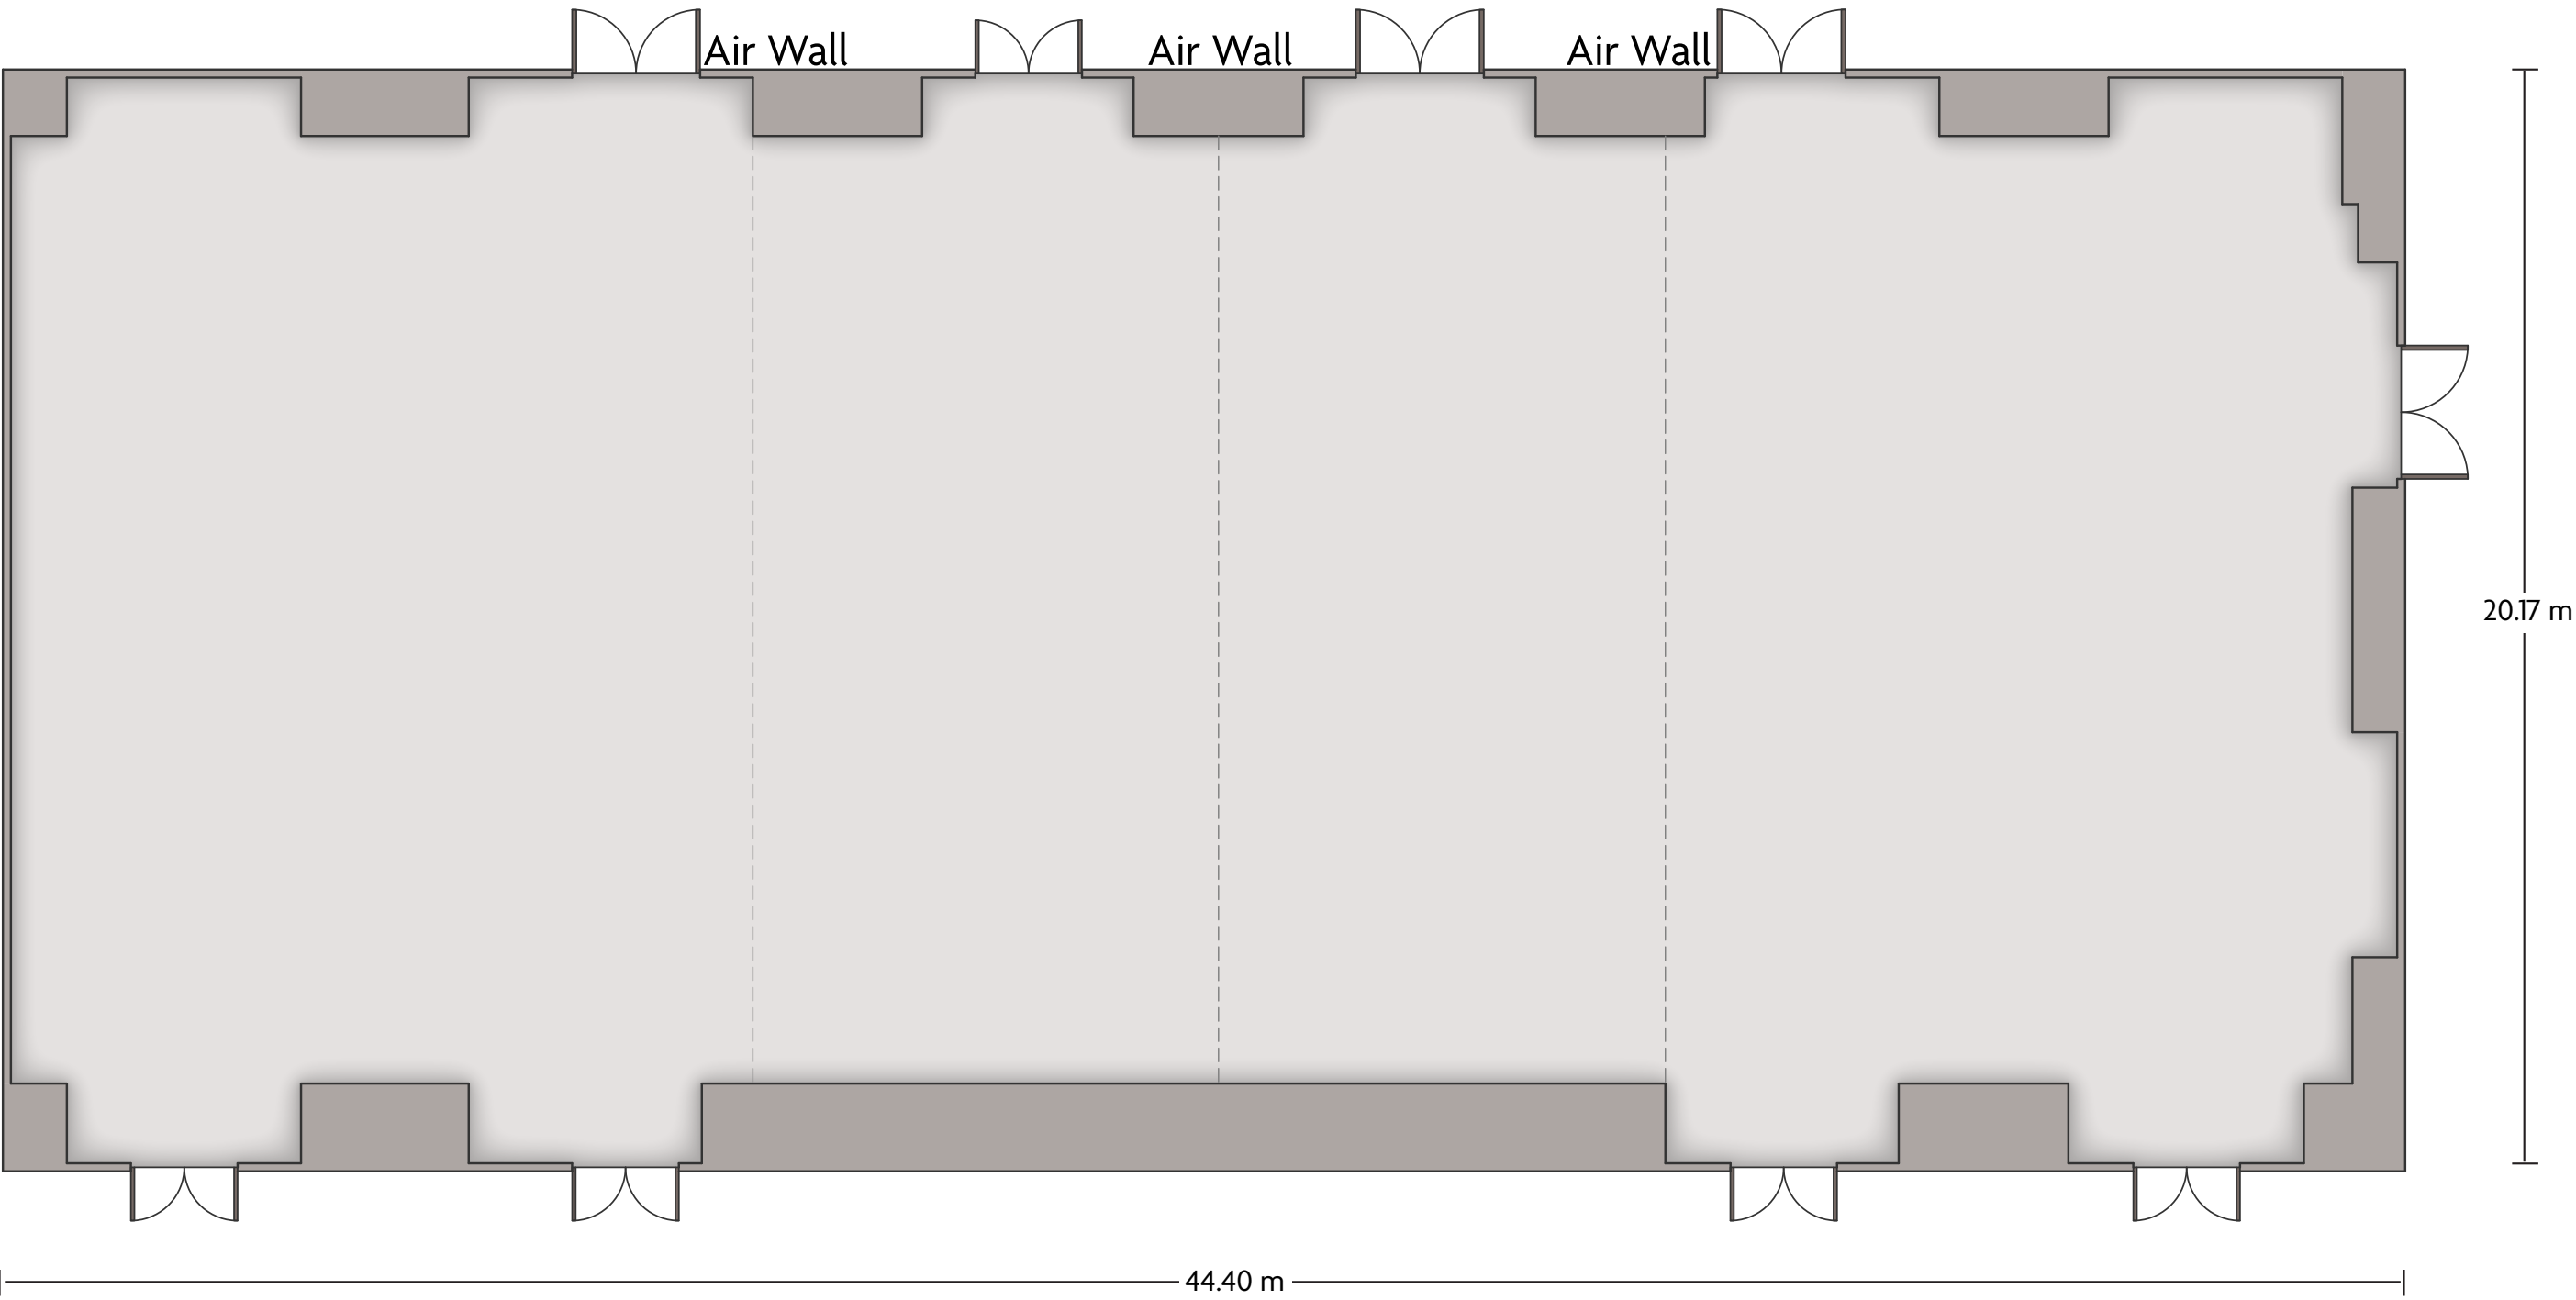

LENGTH: 44.40 m   WIDTH: 20.17 m   HEIGHT: 5.99 m   TOTAL SQUARE METERS: 884.15 m²   MAXIMUM CAPACITY: 1200   POWER OUTLETS: 25

7-20 Nakamachi Naka-Ku | Hiroshima, Japan 730-0037 | 81-82-2411111

*Multiple layout options available for this space.