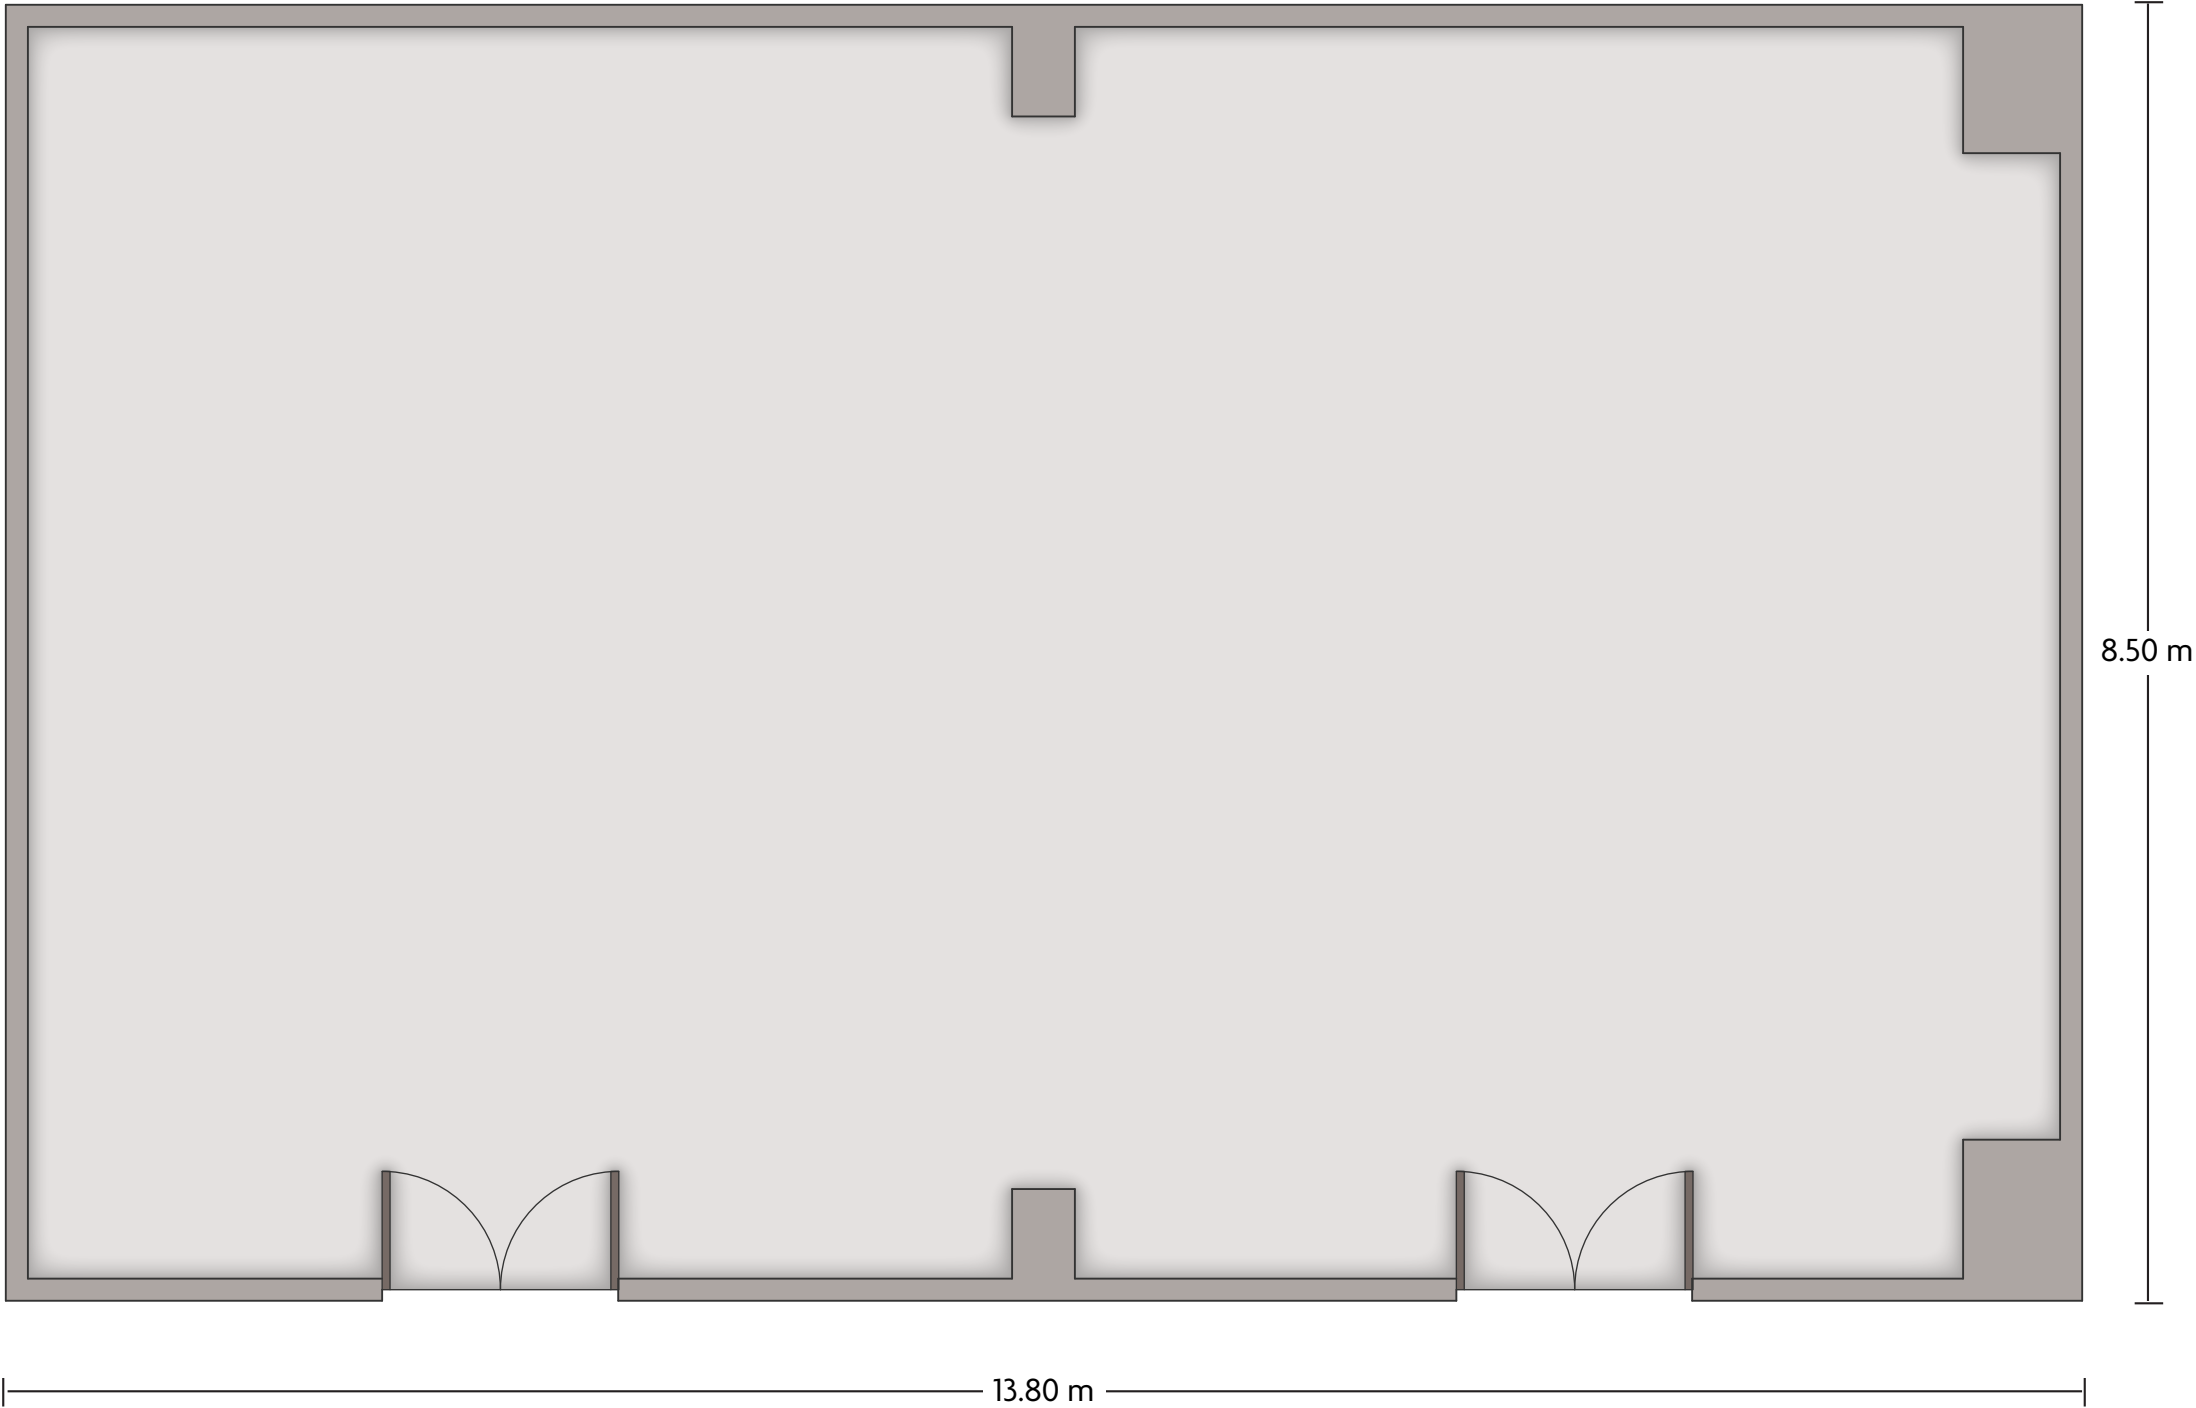

LENGTH: 21.80 m WIDTH: 12.40 m HEIGHT: 6.04 m TOTAL SQUARE METERS: 264.04 m² MAXIMUM CAPACITY: 300 POWER OUTLETS: 8

7-20 Nakamachi Naka-Ku | Hiroshima, Japan 730-0037 | 81-82-2411111

*Multiple layout options available for this space.

LENGTH: 6.90 m WIDTH: 6.90 m HEIGHT: 2.61 m TOTAL SQUARE METERS: 45.10 m² MAXIMUM CAPACITY: 40 POWER OUTLETS: 3

LENGTH: 13.80 m WIDTH: 8.50 m HEIGHT: 2.61 m TOTAL SQUARE METERS: 155.45 m² MAXIMUM CAPACITY: 100 POWER OUTLETS: 8

7-20 Nakamachi Naka-Ku | Hiroshima, Japan 730-0037 | 81-82-2411111

*Multiple layout options available for this space.

LENGTH: 12.71 m WIDTH: 7.70 m HEIGHT: 3.70 m TOTAL SQUARE METERS: 100.30 m² MAXIMUM CAPACITY: 100 POWER OUTLETS: 5

7-20 Nakamachi Naka-Ku | Hiroshima, Japan 730-0037 | 81-82-2411111

*Multiple layout options available for this space.

LENGTH: 8.10 m WIDTH: 5.50 m HEIGHT: 2.60 m TOTAL SQUARE METERS: 42.50 m² MAXIMUM CAPACITY: 40 POWER OUTLETS: 3