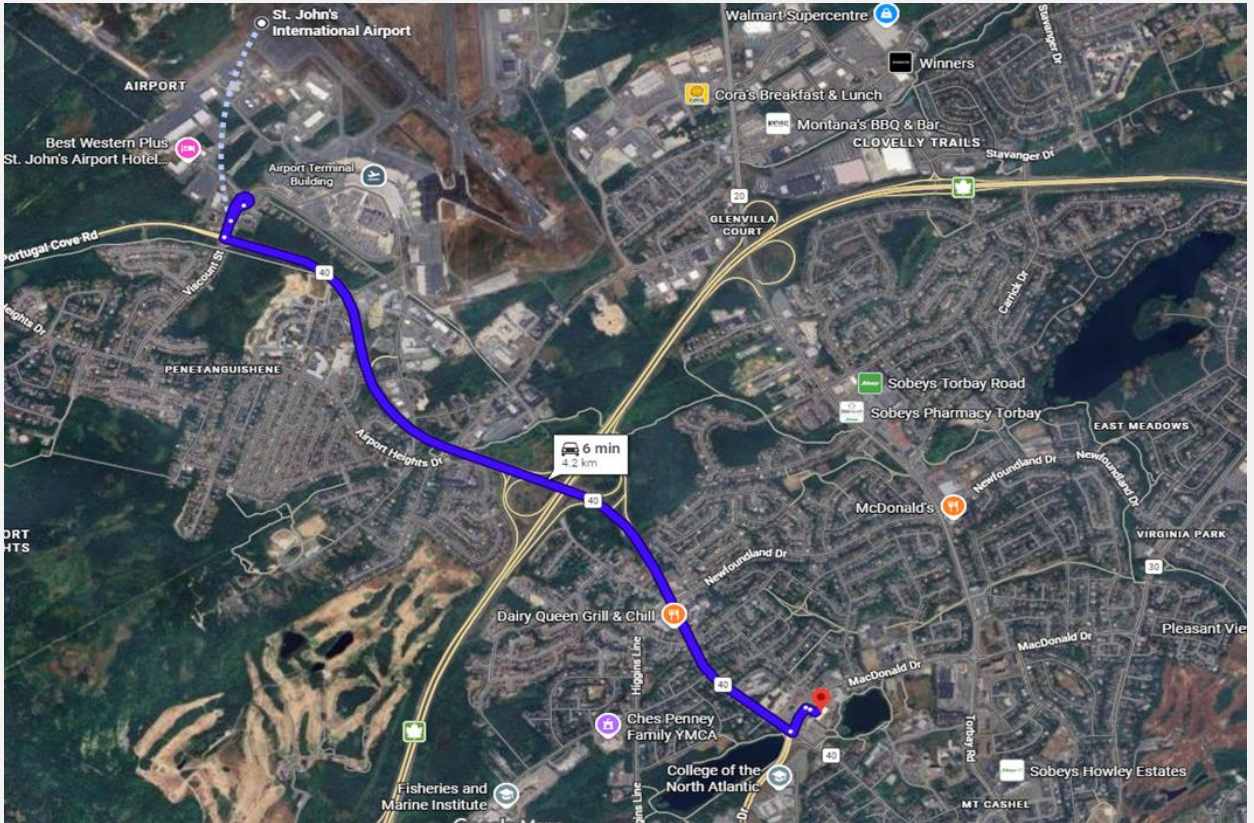

180 Portugal Cove Rd, St. John's, NL A1B 2N2

Whether you're in St. John's for business, a project assignment, or an extended getaway, Candlewood Suites St. John's offers the space, flexibility, and conveniences you need to live—not just stay. Special rate offerings available for 7 nights or more!

180 Portugal Cove Rd, St. John's, NL A1B 2N2

**The Candlewood Suites St. John's is centrally located.**

- \* Minutes from downtown
- \* Memorial University
- \* CNA
- \* Health Science Centre and Janeway Children's Hospital
- \* St. John's International Airport
- \* Close to shopping and restaurants