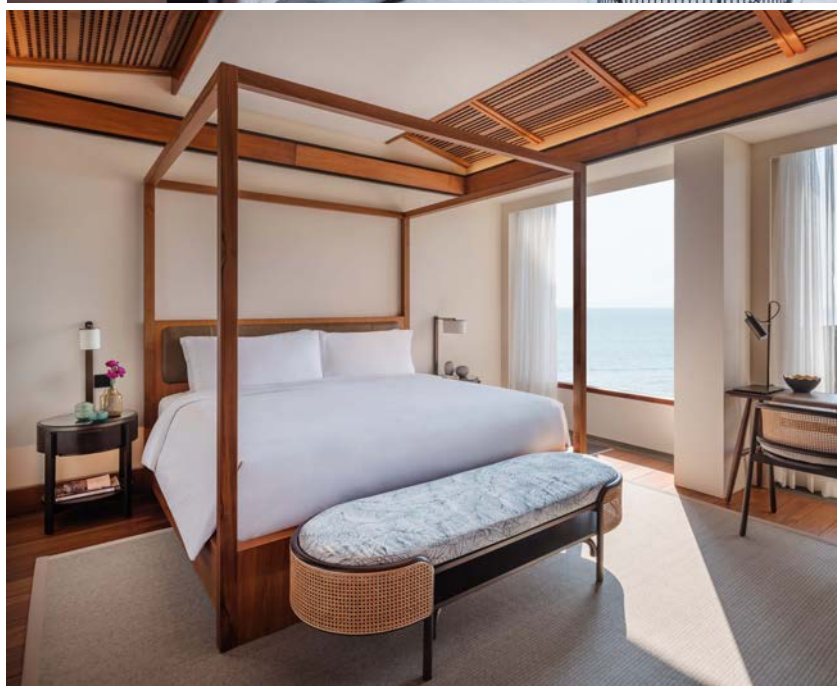

REGENT® BALI CANGGU
GUESTROOMS

STUDIO SUITE

Positioned within lush tropical landscapes,
the Studio Suite draws upon the artistry
of Indonesian design

UP TO 2 GUESTS ♦ 76 SQM

HIGH FLOOR | LAGOON ACCESS

REGENT® BALI CANGGU
GUESTROOMS

ONE BEDROOM SUITE

This suite offers peaceful
seclusion, with a spacious living room
that flows effortlessly into a furnished balcony

UP TO 3 GUESTS ◆ 87 SQM

HIGH FLOOR | LAGOON ACCESS

REGENT® BALI CANGGU
GUESTROOMS