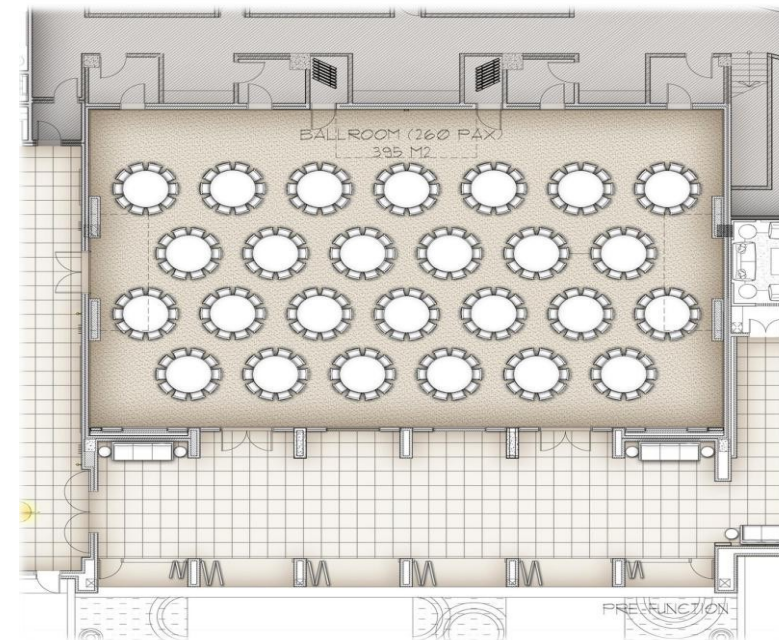

All hours of the day throughout they stay have been dedicated to experiences that include bespoke culinary affairs, personal havens or ocean adventures by the beach.

REGENT® BALI CANGGU

REGENT BALLROOM

A grand venue designed to impress,
Regent Ballroom as a premier event space tailored
for elegance, versatility and seamless functionality.

REGENT® BALI CANGGU

REGENT BALLROOM

CONFIGURATION	
THEATRE	350
BANQUET	250
LONG TABLE	80
COCKTAIL RECEPTION	400

REGENT® BALI CANGGU

REGENT SALON I

A sophisticated modular space
where elegance meets functionality.

CONFIGURATION	
THEATRE	20
CLASSROOM	12
U-SHAPE	08
HOLLOW SQUARE	10

REGENT® BALI CANGGU

REGENT SALON II

A sophisticated modular space
where elegance meets functionality.

CONFIGURATION	
THEATRE	30
CLASSROOM	18
U-SHAPE	16
HOLLOW SQUARE	20