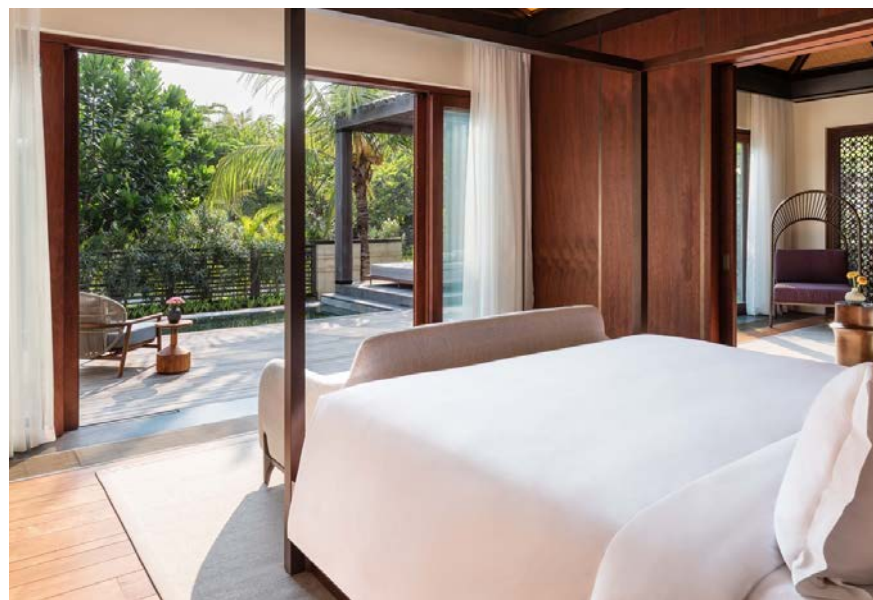

REGENT® BALI CANGGU
GUESTROOMS

ONE BEDROOM GARDEN VILLA

Your terrace leads to a private 20 sqm pool.
Embrace additional privileges such as in-villa
breakfast, as well as Regent Club access.

UP TO 3 GUESTS ◆ 220 SQM