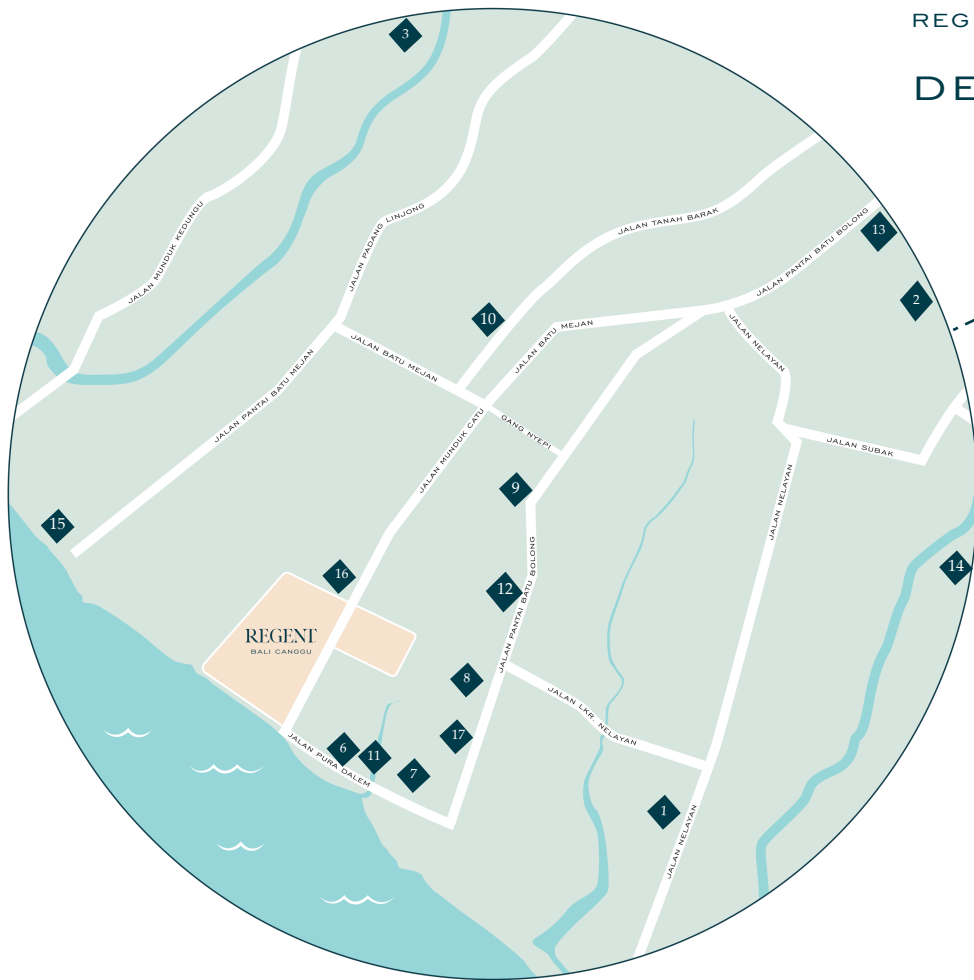

REGENT® BALI CANGGU
DESTINATION