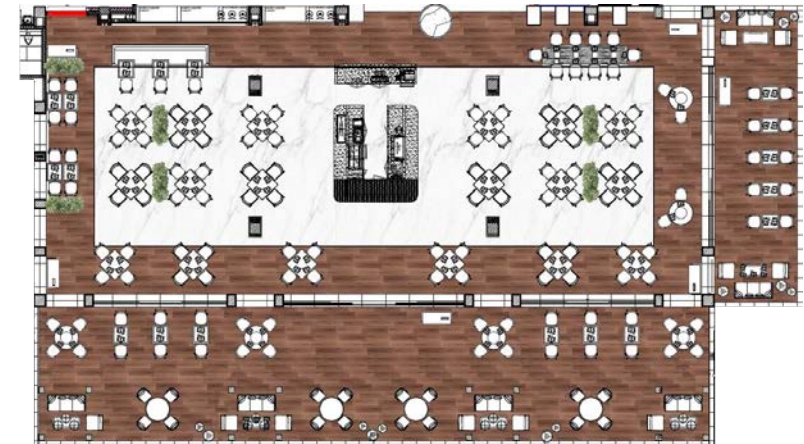

REGENT® BALI CANGGU
TASTE GALLERY

TARU

CONFIGURATION	
THEATRE	N/A
BANQUET	170
LONG TABLE	N/A
COCKTAIL RECEPTION	50 (OUTDOOR DECK)