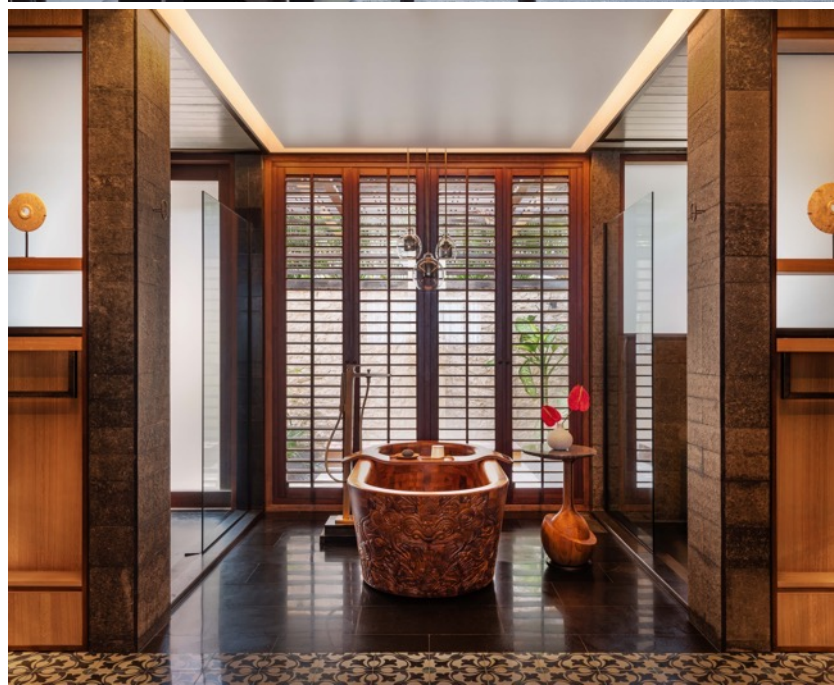

REGENT® BALI CANGGU
GUESTROOMS

ONE BEDROOM BEACHFRONT VILLA

The most desirable beachfront location.
Wake up to the cascading waves, in-villa breakfast
and Regent Club access.

UP TO 3 GUESTS ♦ 327 SQM