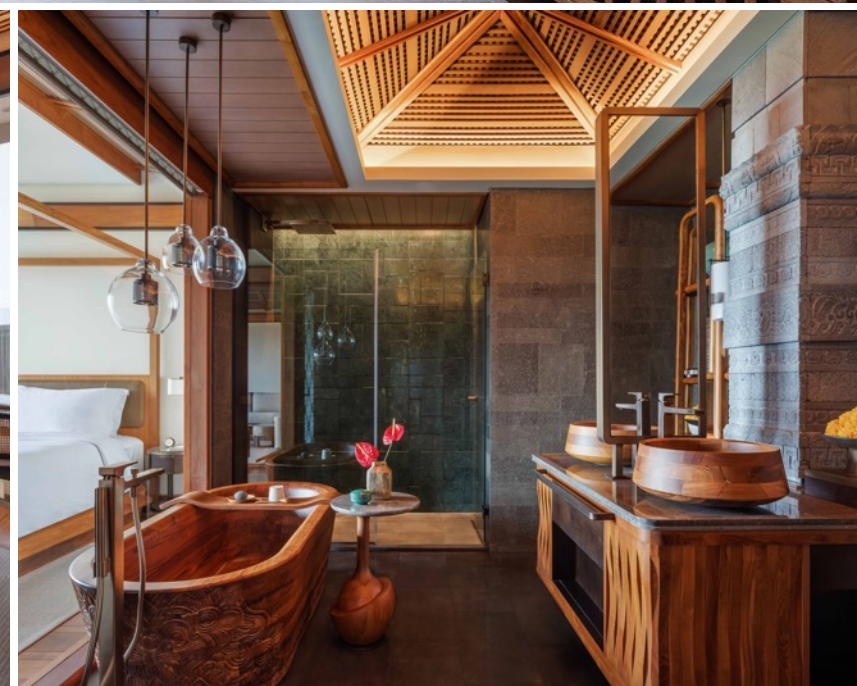

REGENT® BALI CANGGU
GUESTROOMS

ONE BEDROOM SUITE

This suite offers peaceful
seclusion, with a spacious living room
that flows effortlessly into a furnished balcony

UP TO 3 GUESTS ◆ 87 SQM

HIGH FLOOR | LAGOON ACCESS