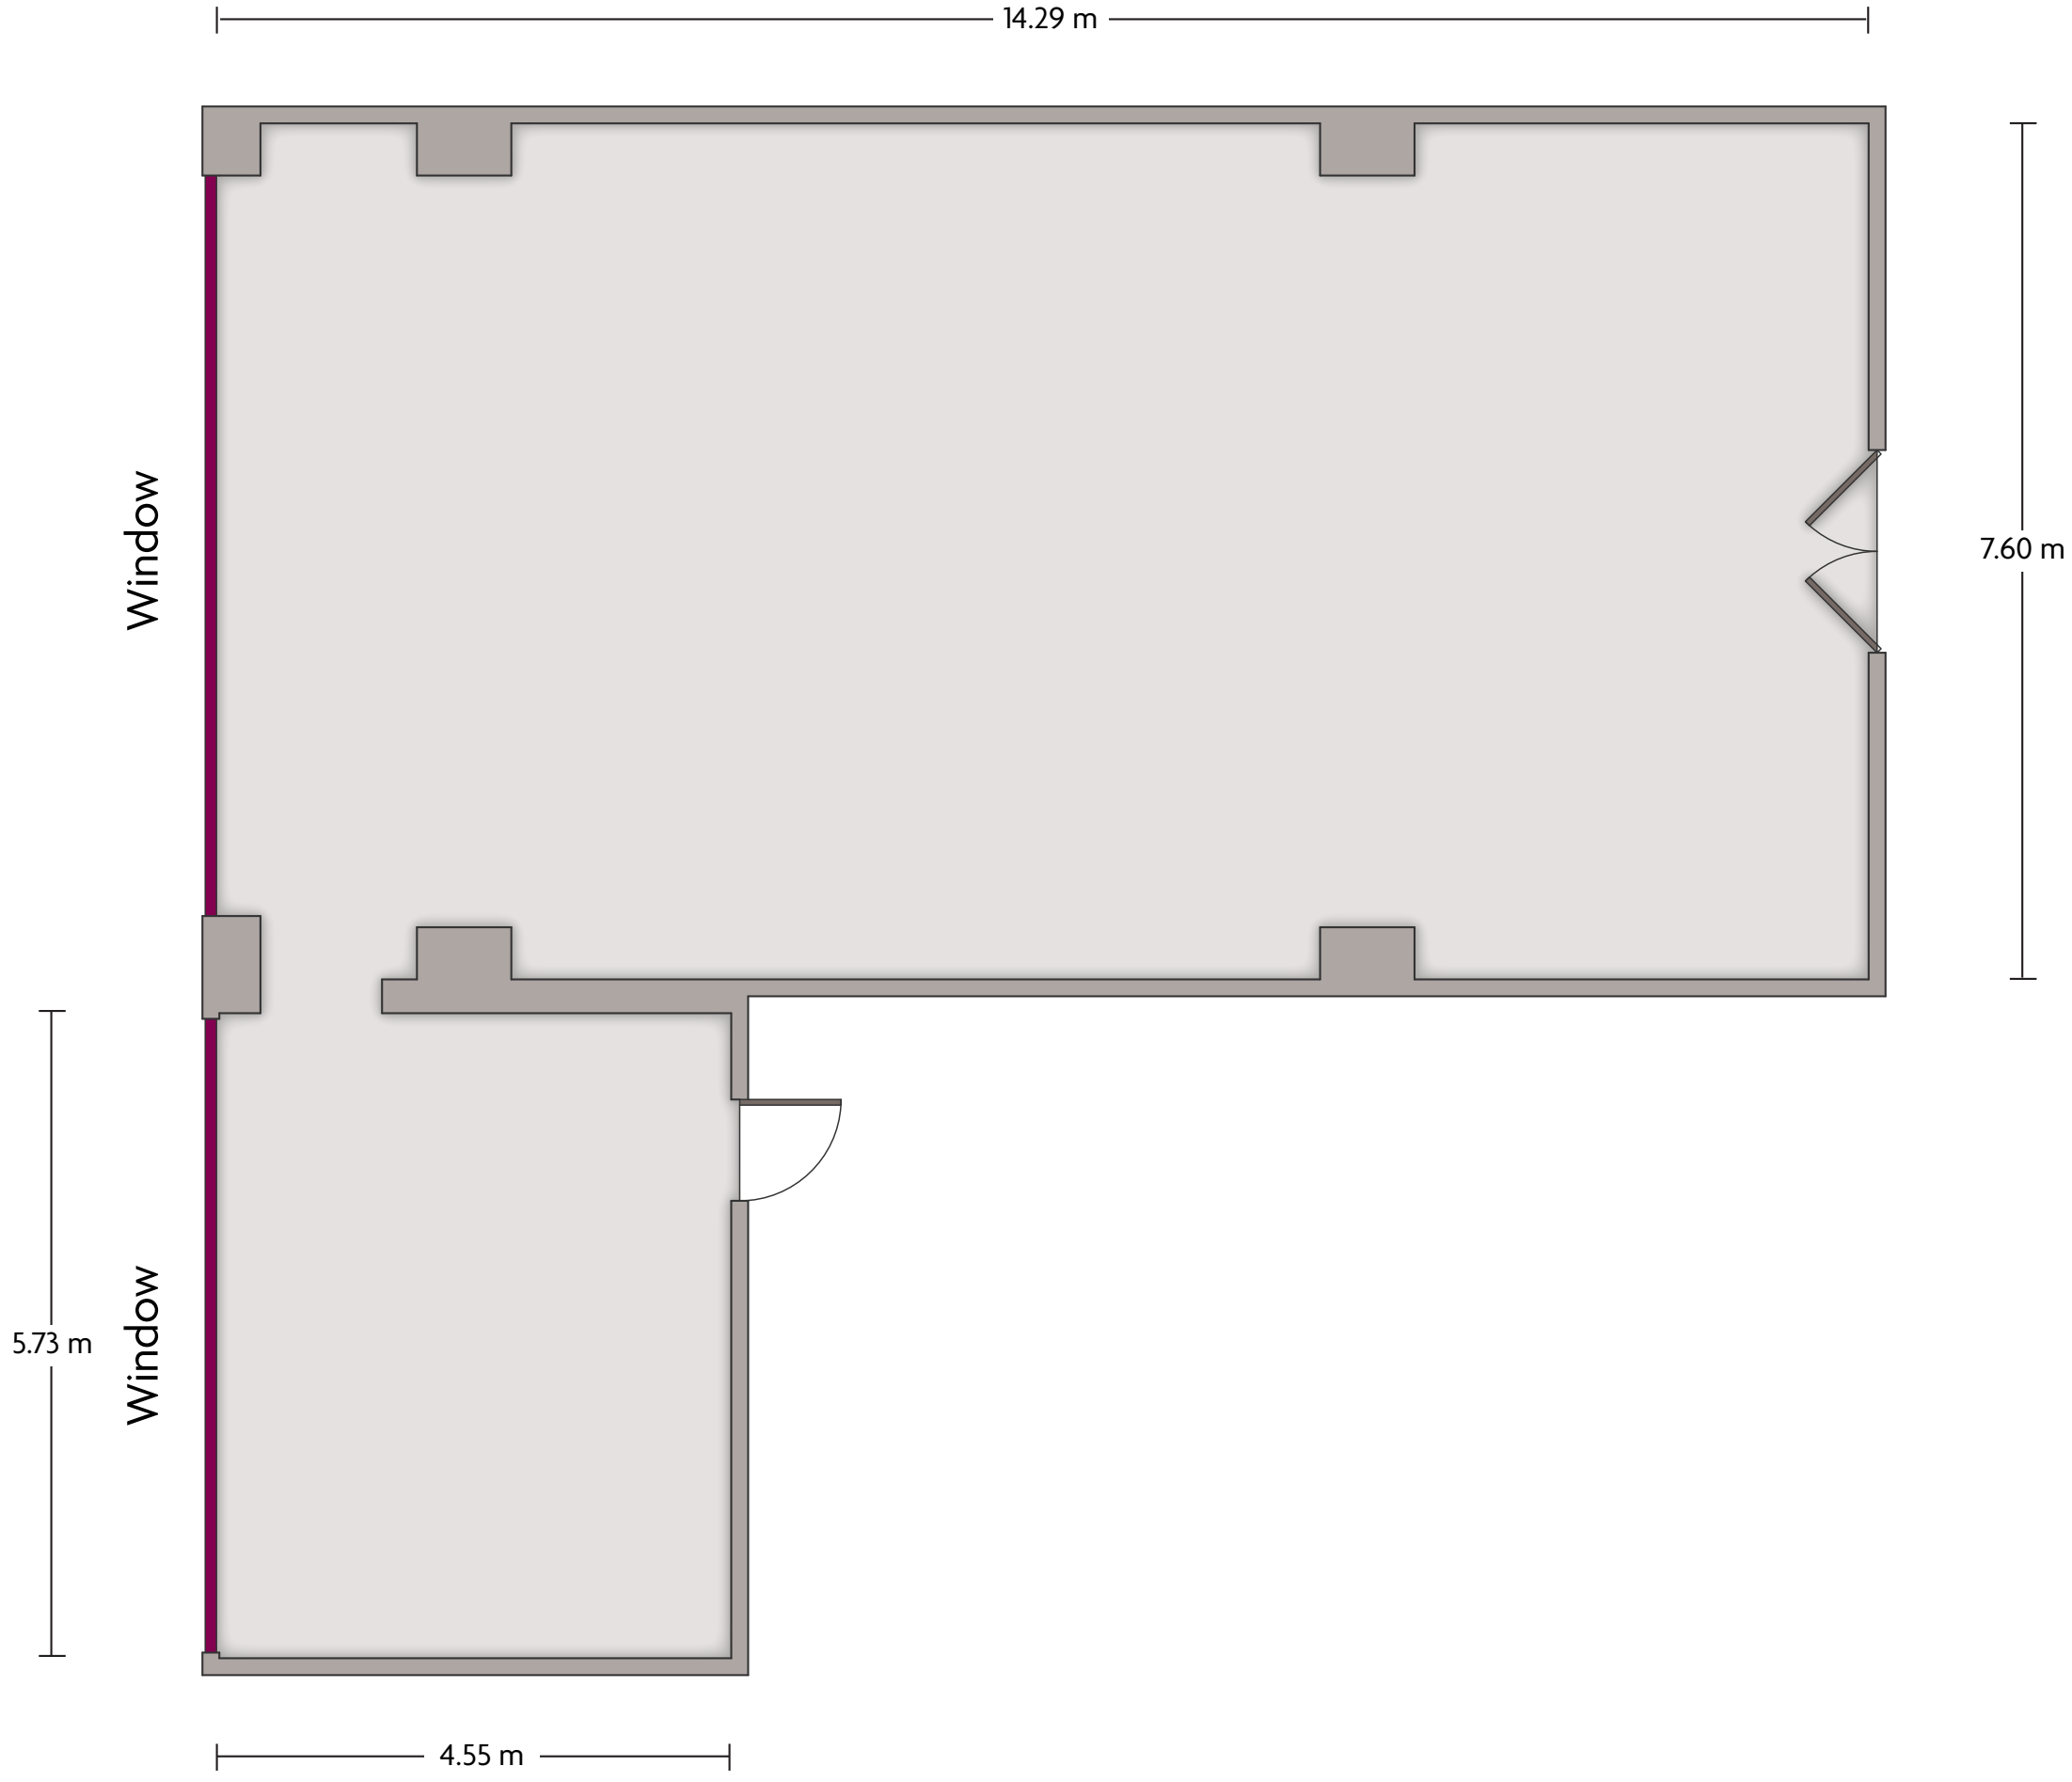

Crowne Plaza® Zhanjiang - Crowne Ballroom

LENGTH: 42.89 m WIDTH: 22.33 m HEIGHT: 3.80 m TOTAL SQUARE METERS: 910.37 m² MAXIMUM CAPACITY: 850 POWER OUTLETS: 20

No. 31, Leshan Da Dao, Zhanjiang Guangdong - 524022, China, PR | 86-759-3188888

*Multiple layout options available for this space.

LENGTH: 36.26 m WIDTH: 19.05 m HEIGHT: 4.52 m TOTAL SQUARE METERS: 714.76 m² MAXIMUM CAPACITY: 800 POWER OUTLETS: 13

No. 31, Leshan Da Dao, Zhanjiang Guangdong - 524022, China, PR | 86-759-3188888

*Multiple layout options available for this space.

LENGTH: 14.29 m WIDTH: 7.60 m HEIGHT: 3.51 m TOTAL SQUARE METERS: 135.87 m² MAXIMUM CAPACITY: 90 POWER OUTLETS: 9

No. 31, Leshan Da Dao, Zhanjiang Guangdong - 524022, China, PR | 86-759-3188888

*Multiple layout options available for this space.

LENGTH: 14.75 m WIDTH: 7.03 m HEIGHT: 3.54 m TOTAL SQUARE METERS: 105.20 m² MAXIMUM CAPACITY: 90 POWER OUTLETS: 8

No. 31, Leshan Da Dao, Zhanjiang Guangdong - 524022, China, PR | 86-759-3188888