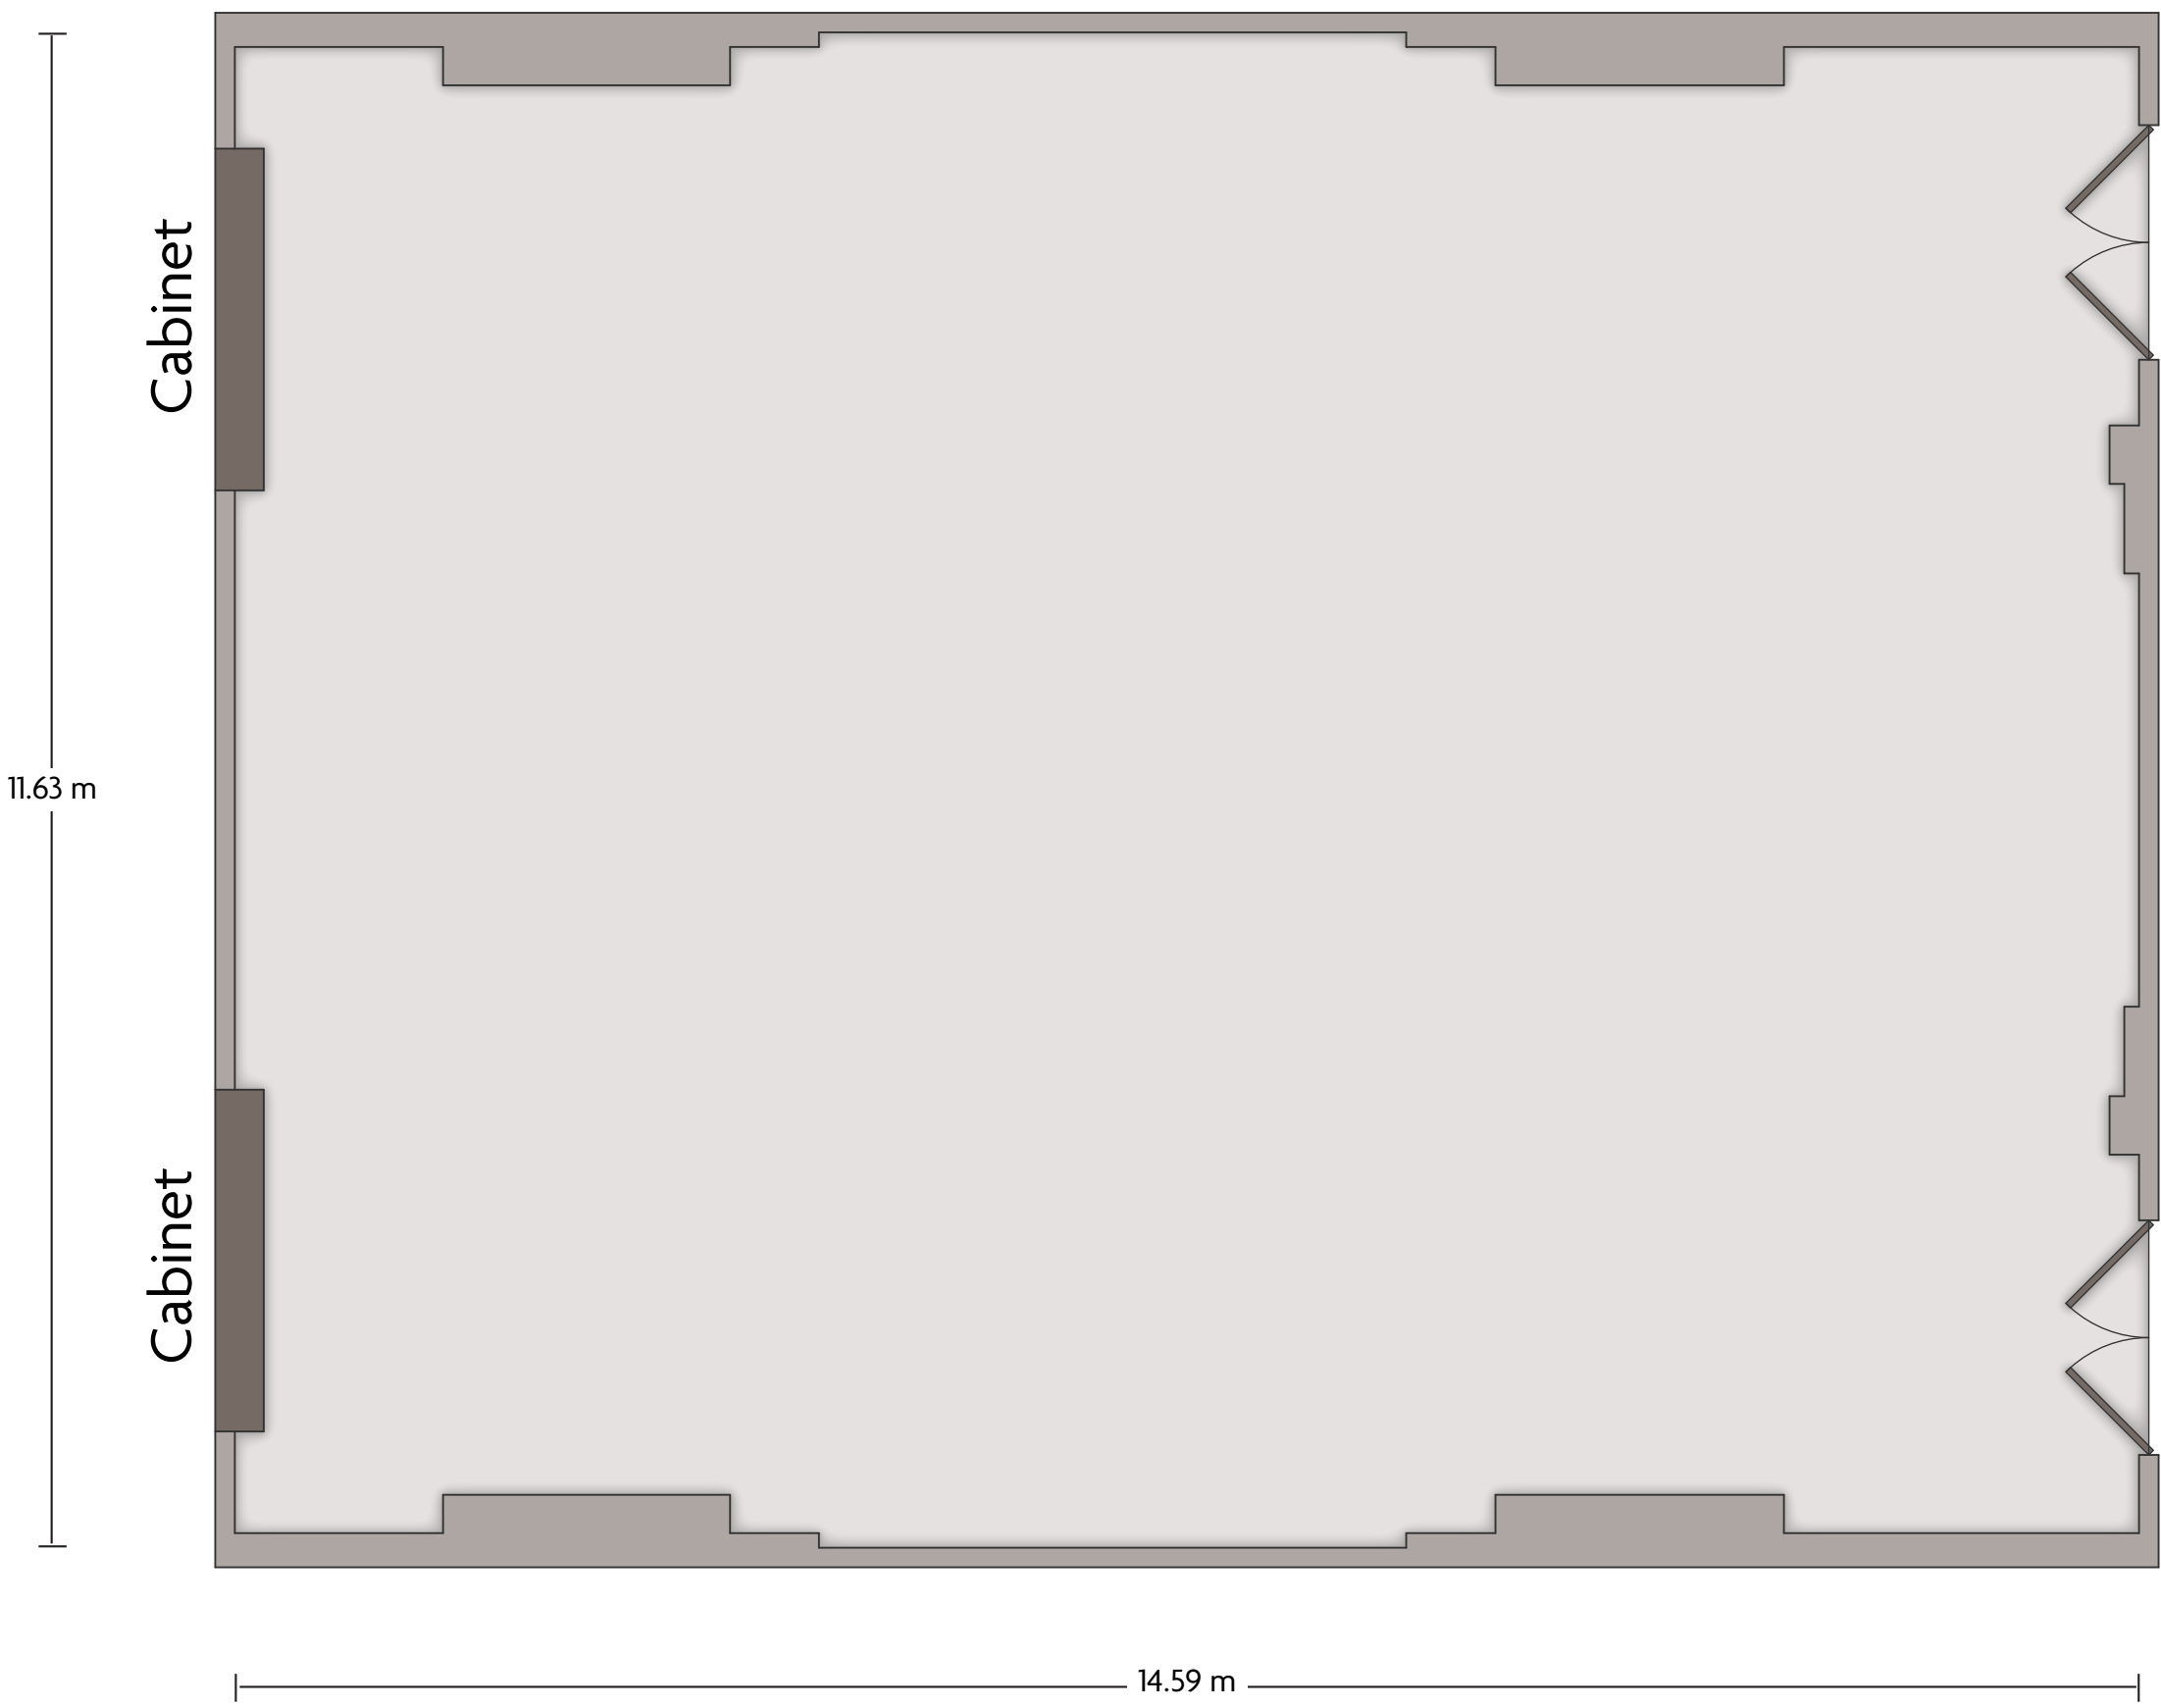

*Multiple layout options available for this space.

LENGTH: 36.26 m WIDTH: 19.05 m HEIGHT: 4.52 m TOTAL SQUARE METERS: 714.76 m² MAXIMUM CAPACITY: 800 POWER OUTLETS: 13

No. 31, Leshan Da Dao, Zhanjiang Guangdong - 524022, China, PR | 86-759-3188888

*Multiple layout options available for this space.

LENGTH: 14.29 m WIDTH: 7.60 m HEIGHT: 3.51 m TOTAL SQUARE METERS: 135.87 m² MAXIMUM CAPACITY: 90 POWER OUTLETS: 9

No. 31, Leshan Da Dao, Zhanjiang Guangdong - 524022, China, PR | 86-759-3188888

*Multiple layout options available for this space.

LENGTH: 14.59 m WIDTH: 11.63 m HEIGHT: 3.59 m TOTAL SQUARE METERS: 163.40 m² MAXIMUM CAPACITY: 150 POWER OUTLETS: 14

No. 31, Leshan Da Dao, Zhanjiang Guangdong - 524022, China, PR | 86-759-3188888

*Multiple layout options available for this space.

LENGTH: 14.75 m WIDTH: 7.03 m HEIGHT: 3.54 m TOTAL SQUARE METERS: 105.20 m² MAXIMUM CAPACITY: 90 POWER OUTLETS: 8

No. 31, Leshan Da Dao, Zhanjiang Guangdong - 524022, China, PR | 86-759-3188888