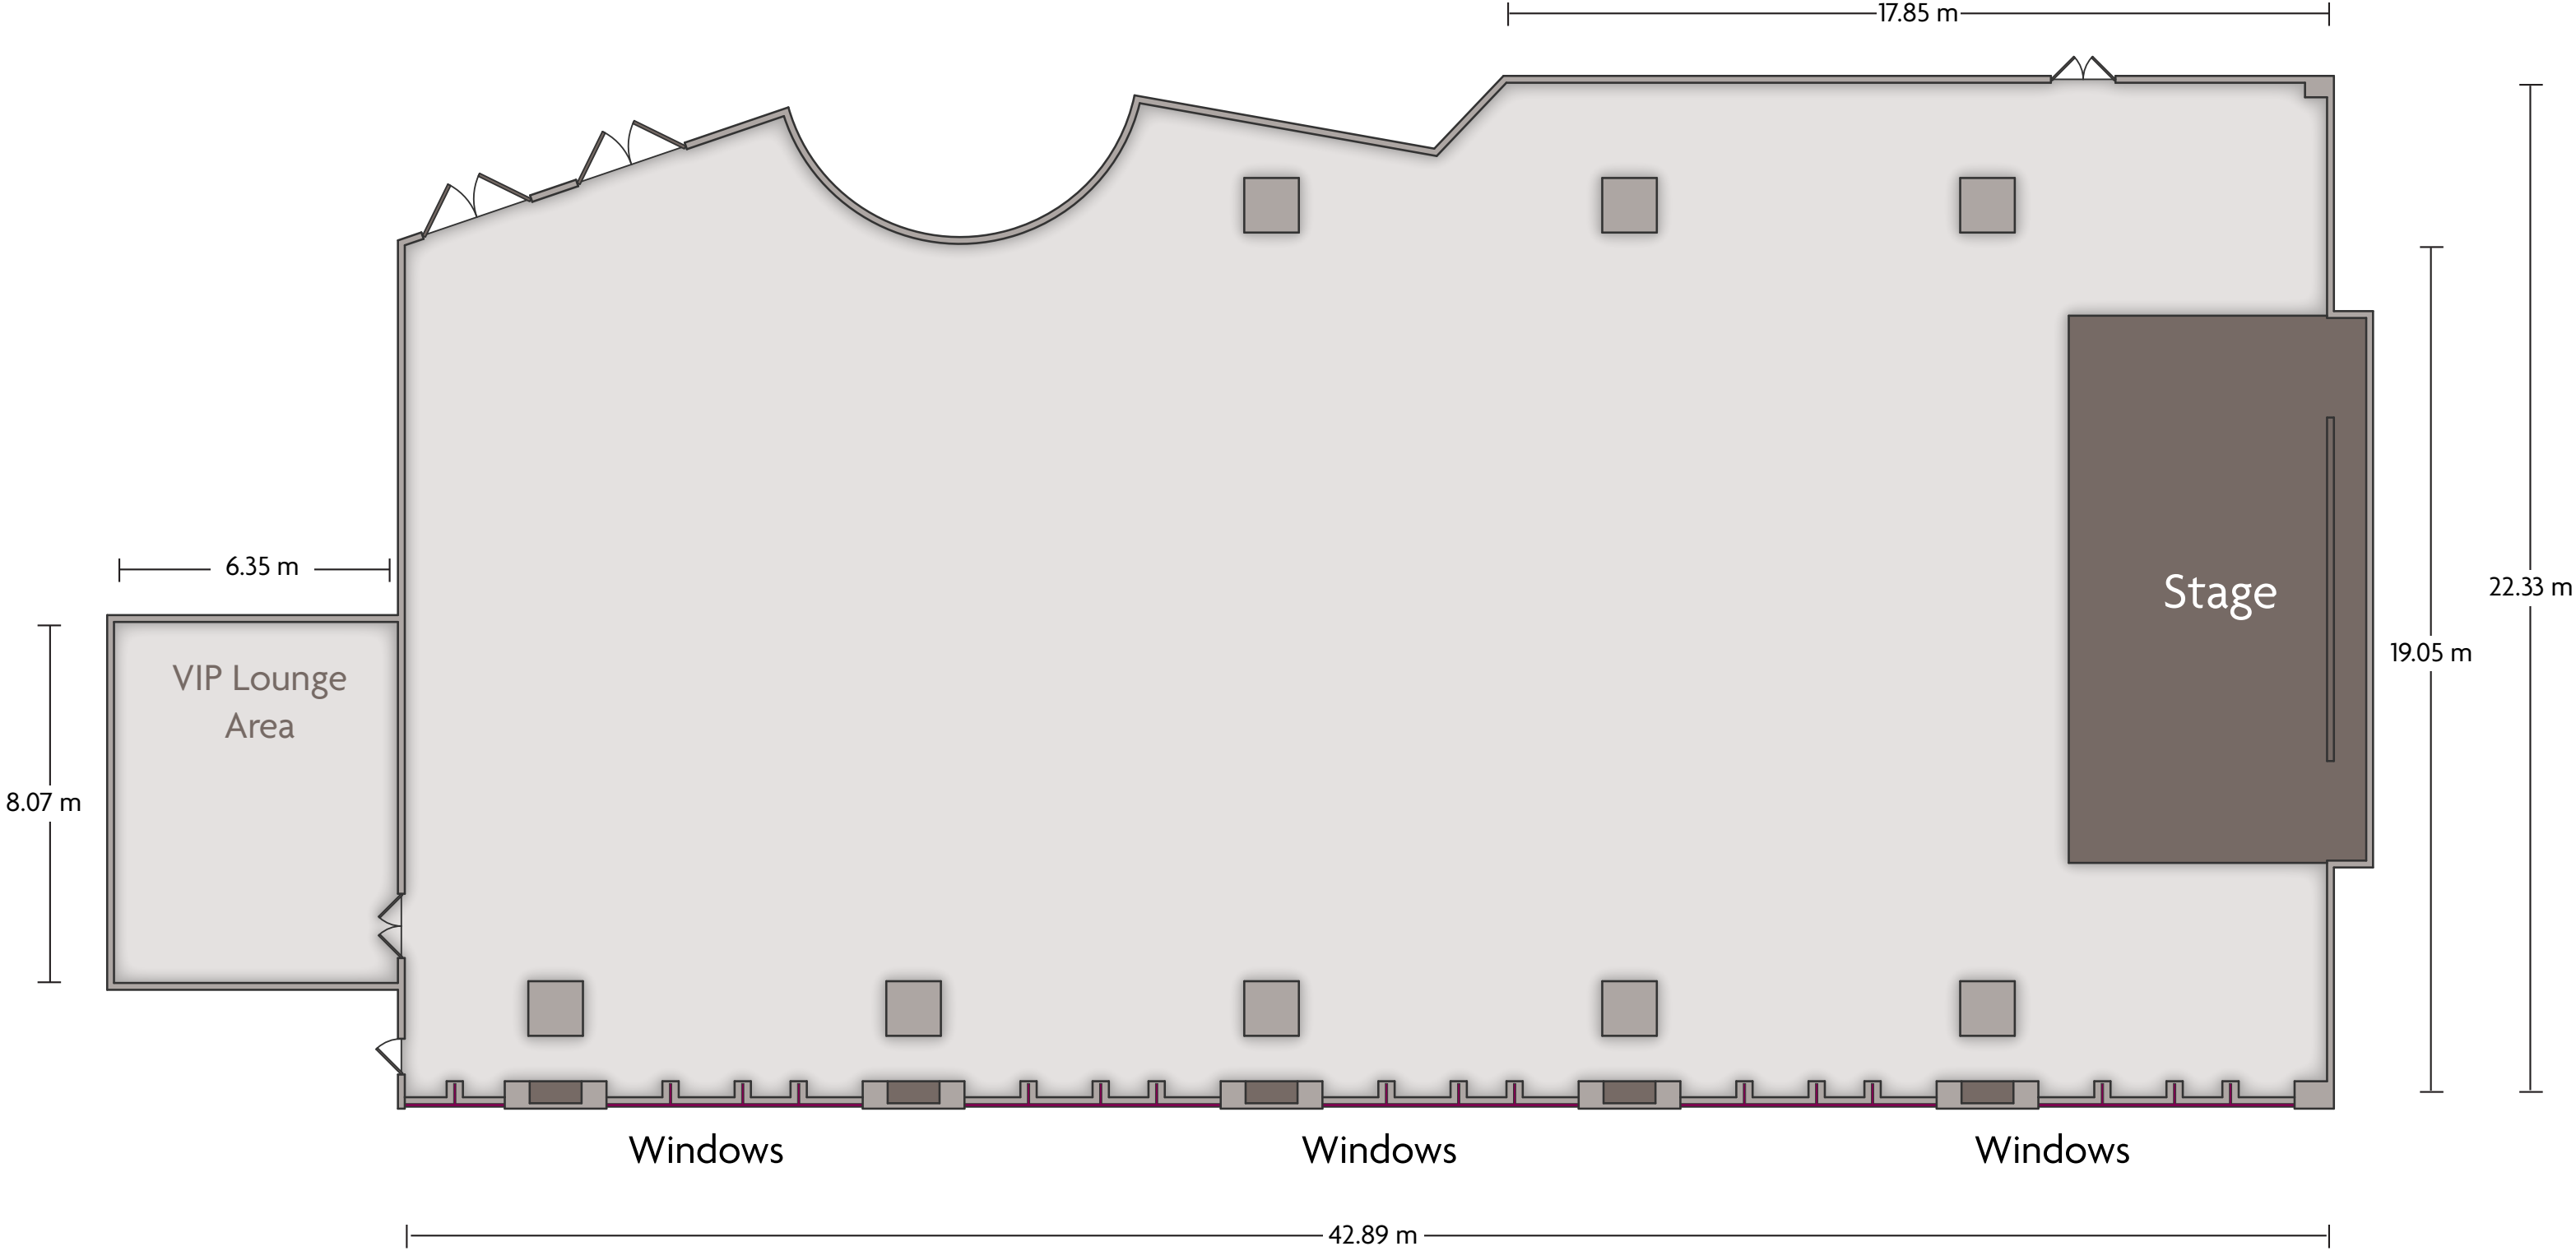

Crowne Plaza® Zhanjiang - Crowne Ballroom

LENGTH: 42.89 m WIDTH: 22.33 m HEIGHT: 3.80 m TOTAL SQUARE METERS: 910.37 m² MAXIMUM CAPACITY: 850 POWER OUTLETS: 20

No. 31, Leshan Da Dao, Zhanjiang Guangdong - 524022, China, PR | 86-759-3188888

*Multiple layout options available for this space.

LENGTH: 14.29 m WIDTH: 7.60 m HEIGHT: 3.51 m TOTAL SQUARE METERS: 135.87 m² MAXIMUM CAPACITY: 90 POWER OUTLETS: 9

No. 31, Leshan Da Dao, Zhanjiang Guangdong - 524022, China, PR | 86-759-3188888

*Multiple layout options available for this space.

LENGTH: 14.59 m WIDTH: 11.63 m HEIGHT: 3.59 m TOTAL SQUARE METERS: 163.40 m² MAXIMUM CAPACITY: 150 POWER OUTLETS: 14

No. 31, Leshan Da Dao, Zhanjiang Guangdong - 524022, China, PR | 86-759-3188888

*Multiple layout options available for this space.

LENGTH: 14.75 m WIDTH: 7.03 m HEIGHT: 3.54 m TOTAL SQUARE METERS: 105.20 m² MAXIMUM CAPACITY: 90 POWER OUTLETS: 8

No. 31, Leshan Da Dao, Zhanjiang Guangdong - 524022, China, PR | 86-759-3188888