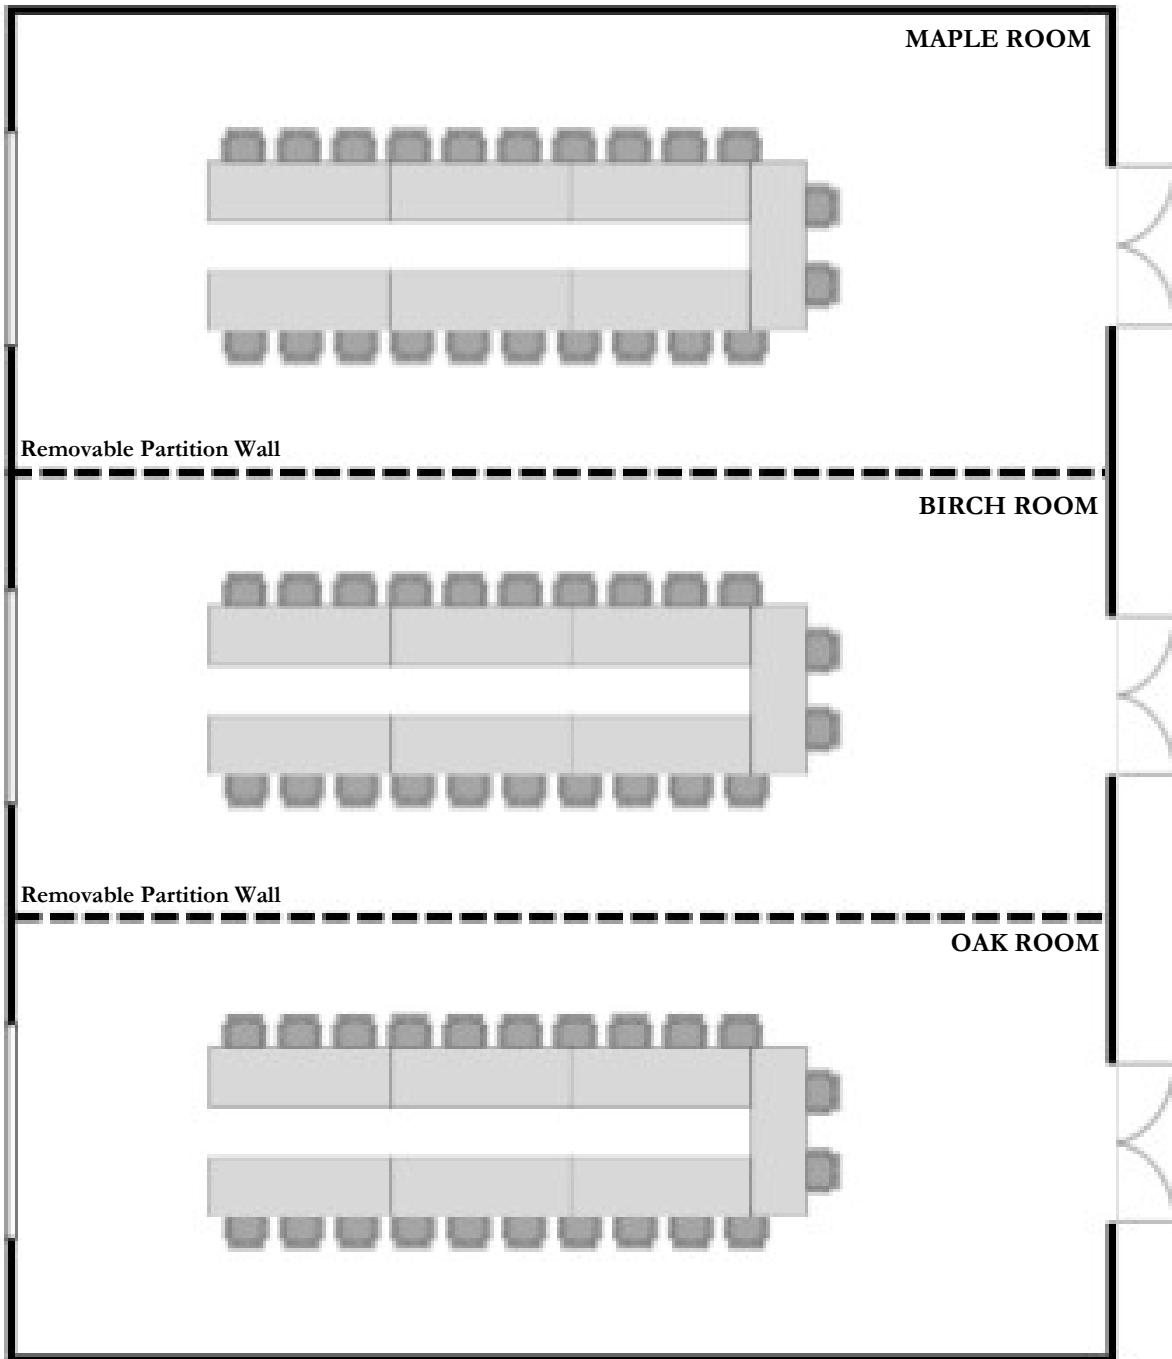

Meeting Room Layout

	FULL ROOM	MAPLE ROOM	BIRCH ROOM	OAK ROOM
Boardroom	100	30	30	30
U-Shape	100	30	30	30
Classroom	110	30	30	30
Banquet	140	30	30	30
Theatre	220	75	75	75