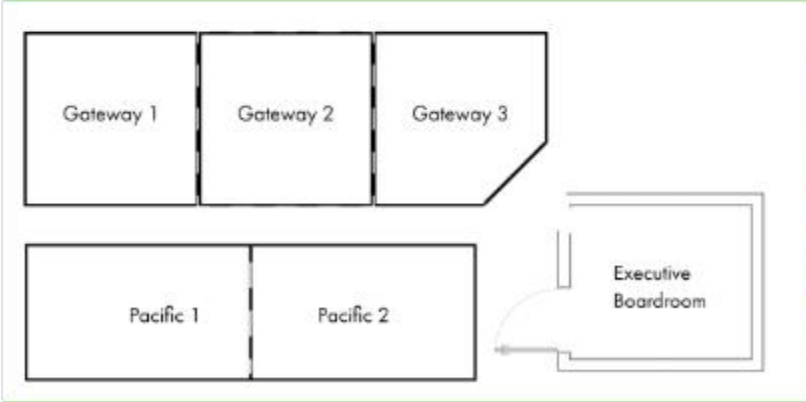

MEETING & FUNCTION SPACE			CAPACITY				
	Floor/Rm #	Unit (SF)	Classroom	Theater	U Shape or Conference	Reception	Banquet
			1 per 6'				RD of 4
Gateway Ballroom	2nd Floor	3,780	47	84	17	84	65
Gateway Ballroom I	2nd Floor	1,470	18	33	7	33	25
Gateway Ballroom II	2nd Floor	1,050	13	23	5	23	18
Gateway Ballroom III	2nd Floor	1,250	15	28	6	28	21
Gateway Ballroom I & II	2nd Floor	2,520	31	56	11	56	43
Gateway Ballroom II & III	2nd Floor	2,300	28	51	10	51	39
Pacific	2nd Floor	1,250	15	28	6	28	21
Pacific I	2nd Floor	600	7	13	3	13	10
Pacific II	2nd Floor	650	8	14	3	14	11
Executive Boardroom	2nd Floor	482	-	-	-	-	-

Subject to change without notice.

Holiday Inn Los Angeles Gateway-Torrance
 19800 S. Vermont Avenue Torrance, CA 90502
 Tel. 310-781-9100 | HolidayInn.com/TorranceCA
[IHG Travel Advisory Policy](#)

AN IHG® HOTEL **Los Angeles Gateway-Torrance**

What is waiting for you..

Event and Meeting Space

	Banquet	U-Shape	Classroom	Theater	Room Dimensions	Square Footage	Ceiling Height
Gateway Ballroom	300	150	225	350	42'x90'	3780	14'
Gateway 1	120	35	70	150	42'x35'	1470	14'
Gateway 2	70	20	45	100	42'x25'	1050	14'
Gateway 3	120	35	80	140	42'x30'	1250	14'
Pacific	80	35	50	110	50'x25'	1250	10'
Pacific 1	40	15	28	45	24'x25'	600	10'
Pacific 2	50	20	30	50	26'x25'	650	10'