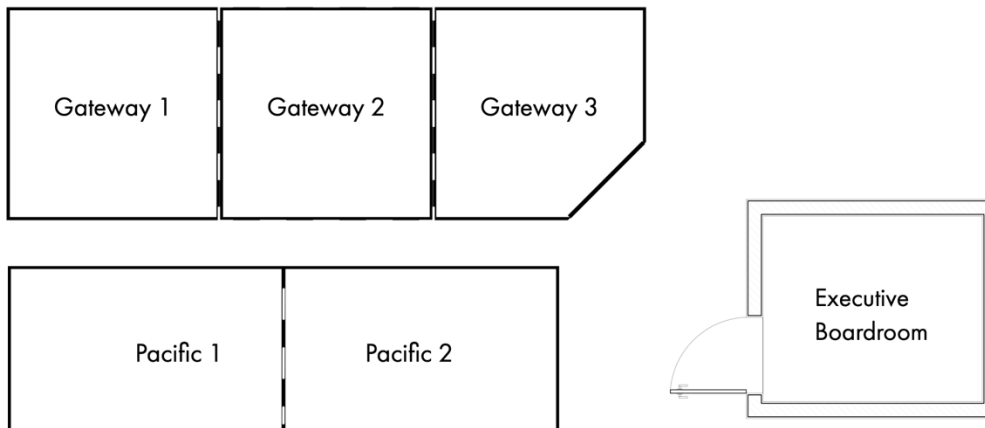

MEETING & FUNCTION SPACE			CAPACITY				
	Floor/Rm #	Unit (SF)	Classroom	Theater	U Shape or Conference	Reception	Banquet
			1 per 6'				RD of 4
Gateway Ballroom	2nd Floor	3,780	47	84	17	84	65
Gateway Ballroom I	2nd Floor	1,470	18	33	7	33	25
Gateway Ballroom II	2nd Floor	1,050	13	23	5	23	18
Gateway Ballroom III	2nd Floor	1,250	15	28	6	28	21
Gateway Ballroom I & II	2nd Floor	2,520	31	56	11	56	43
Gateway Ballroom II & III	2nd Floor	2,300	28	51	10	51	39
Pacific	2nd Floor	1,250	15	28	6	28	21
Pacific I	2nd Floor	600	7	13	3	13	10
Pacific II	2nd Floor	650	8	14	3	14	11
Executive Boardroom	2nd Floor	482	-	-	-	-	-

What is waiting for you..

Event and Meeting Space

	Banquet	U-Shape	Classroom	Theater	Room Dimensions	Square Footage	Ceiling Height
Gateway Ballroom	300	150	225	350	42'x90'	3780	14'
Gateway 1	120	35	70	150	42'x35'	1470	14'
Gateway 2	70	20	45	100	42'x25'	1050	14'
Gateway 3	120	35	80	140	42'x30'	1250	14'
Pacific	80	35	50	110	50'x25'	1250	10'
Pacific 1	40	15	28	45	24'x25'	600	10'
Pacific 2	50	20	30	50	26'x25'	650	10'