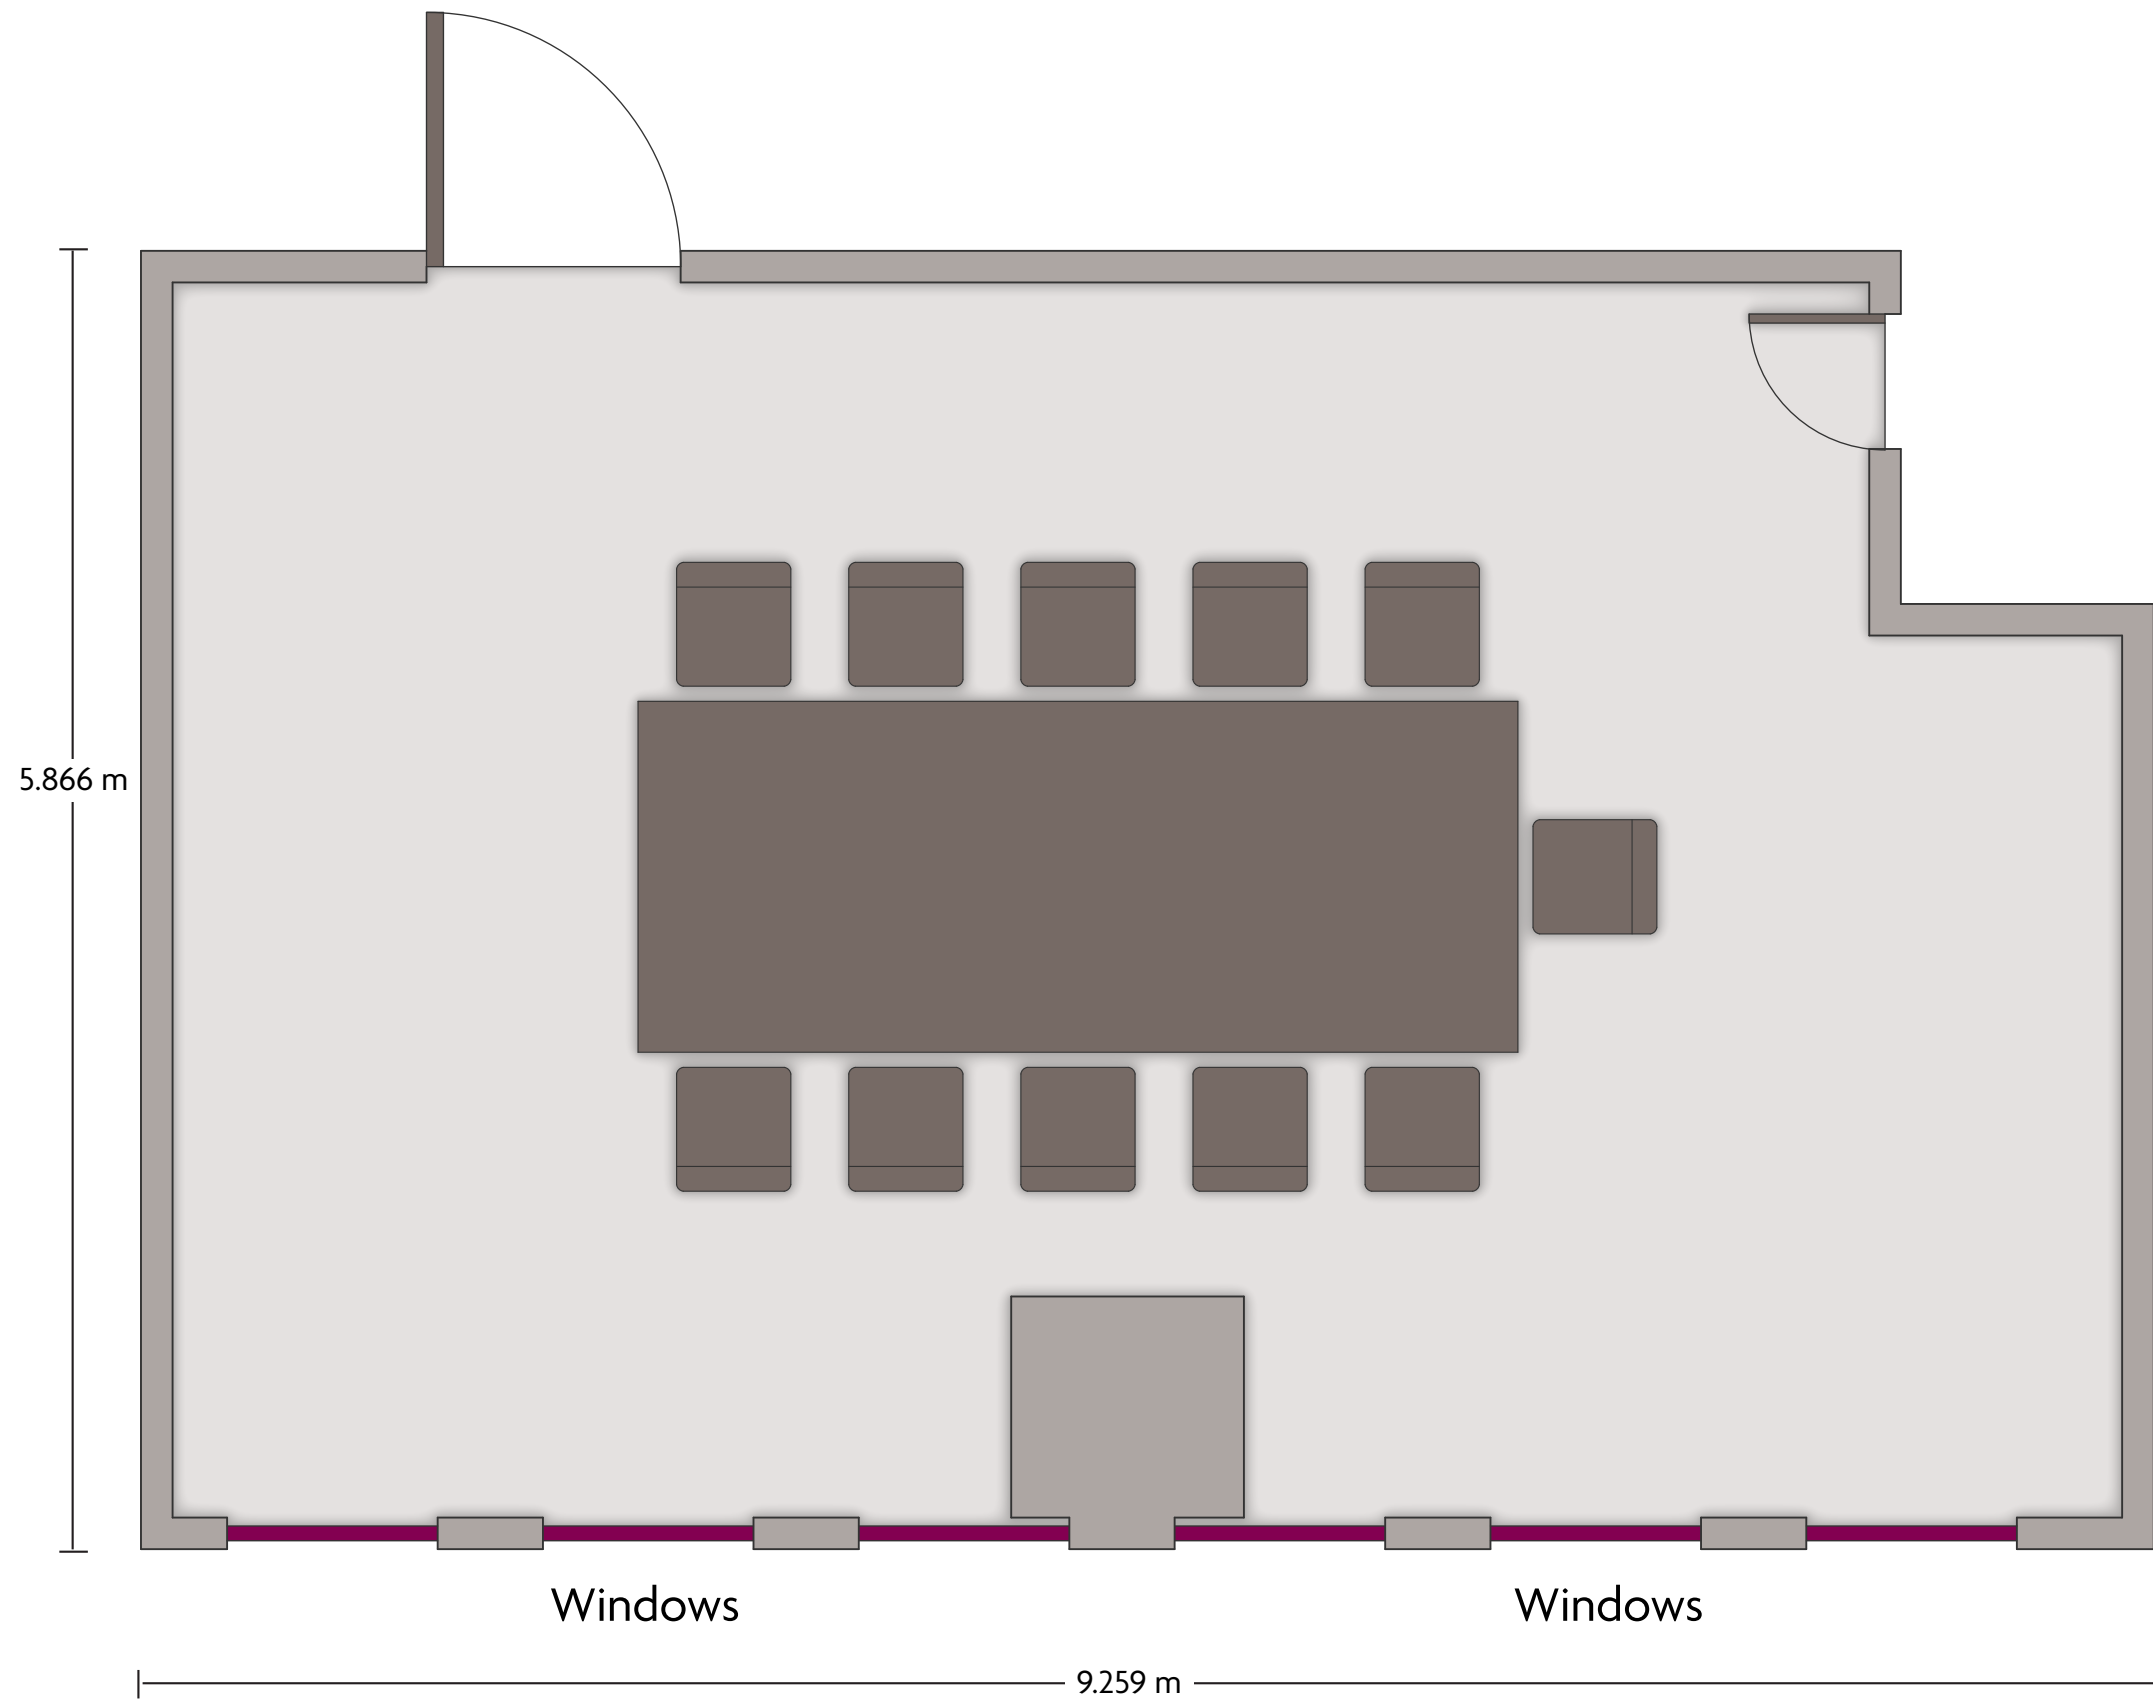

Crowne Plaza® Tel Aviv City Center - A & B Rooms

LENGTH: 18.3 m WIDTH: 6.7 m HEIGHT: 2.9 m TOTAL SQUARE METERS: 118.5 m² MAXIMUM CAPACITY: 120 POWER OUTLETS: 7

136 Menachem Road Azrieli Center 5 | Tel Aviv, Israel 6701104 | 972-3-7774000 *Multiple layout options available for this space.

Crowne Plaza® Tel Aviv City Center - C Room

LENGTH: 9.3 m WIDTH: 5.9 m HEIGHT: 2.8 m TOTAL SQUARE METERS: 51 m² MAXIMUM CAPACITY: 20 POWER OUTLETS: 6

136 Menachem Road Azrieli Center 5 | Tel Aviv, Israel 6701104 | 972-3-7774000 *Multiple layout options available for this space.

Crowne Plaza® Tel Aviv City Center - Business Lounge

LENGTH: 6.9 m WIDTH: 3.4 m HEIGHT: 2.7 m TOTAL SQUARE METERS: 29 m² MAXIMUM CAPACITY: 24 POWER OUTLETS: 4

136 Menachem Road Azrieli Center 5 | Tel Aviv, Israel 6701104 | 972-3-7774000 *Multiple layout options available for this space.

LENGTH: 20.5 m WIDTH: 8.6 m HEIGHT: 3 m TOTAL SQUARE METERS: 21 m² MAXIMUM CAPACITY: 120 POWER OUTLETS: 6

136 Menachem Road Azrieli Center 5 | Tel Aviv, Israel 6701104 | 972-3-7774000 *Multiple layout options available for this space.