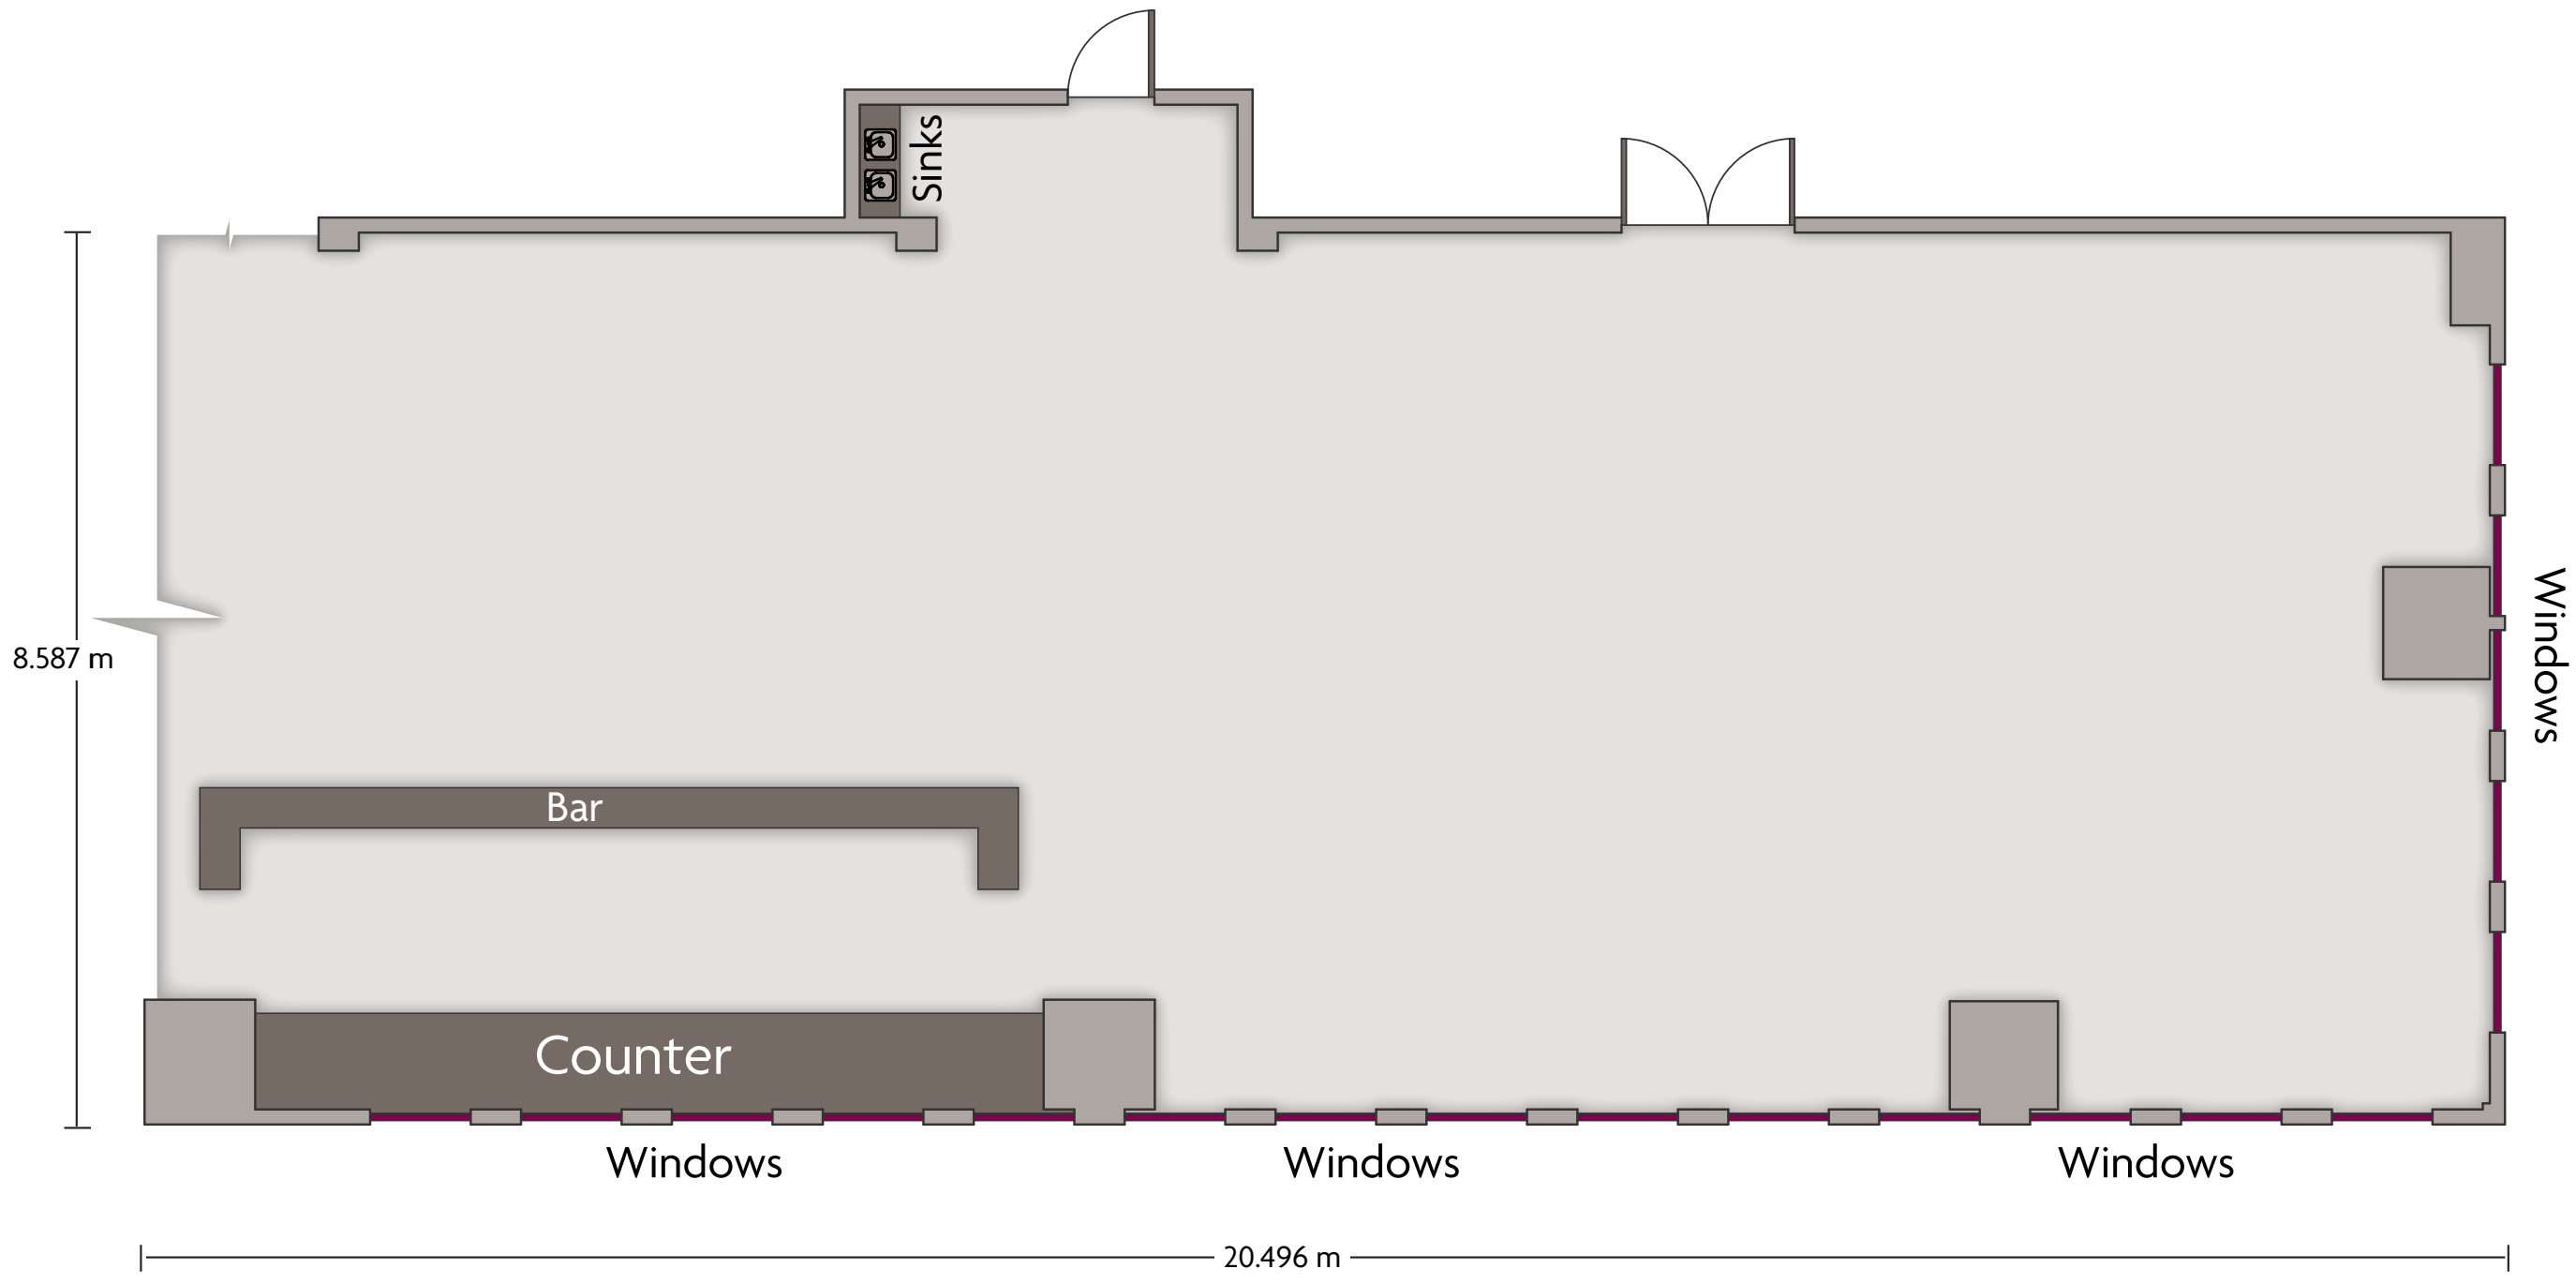

Crowne Plaza® Tel Aviv City Center - A & B Rooms

LENGTH: 18.3 m WIDTH: 6.7 m HEIGHT: 2.9 m TOTAL SQUARE METERS: 118.5 m² MAXIMUM CAPACITY: 120 POWER OUTLETS: 7

136 Menachem Road Azrieli Center 5 | Tel Aviv, Israel 6701104 | 972-3-7774000 *Multiple layout options available for this space.

Crowne Plaza® Tel Aviv City Center - C Room

LENGTH: 9.3 m WIDTH: 5.9 m HEIGHT: 2.8 m TOTAL SQUARE METERS: 51 m² MAXIMUM CAPACITY: 20 POWER OUTLETS: 6

136 Menachem Road Azrieli Center 5 | Tel Aviv, Israel 6701104 | 972-3-7774000 *Multiple layout options available for this space.

Crowne Plaza® Tel Aviv City Center - Business Lounge

LENGTH: 6.9 m WIDTH: 3.4 m HEIGHT: 2.7 m TOTAL SQUARE METERS: 29 m² MAXIMUM CAPACITY: 24 POWER OUTLETS: 4

136 Menachem Road Azrieli Center 5 | Tel Aviv, Israel 6701104 | 972-3-7774000 *Multiple layout options available for this space.

LENGTH: 20.5 m WIDTH: 8.6 m HEIGHT: 3 m TOTAL SQUARE METERS: 21 m² MAXIMUM CAPACITY: 120 POWER OUTLETS: 6

136 Menachem Road Azrieli Center 5 | Tel Aviv, Israel 6701104 | 972-3-7774000 *Multiple layout options available for this space.