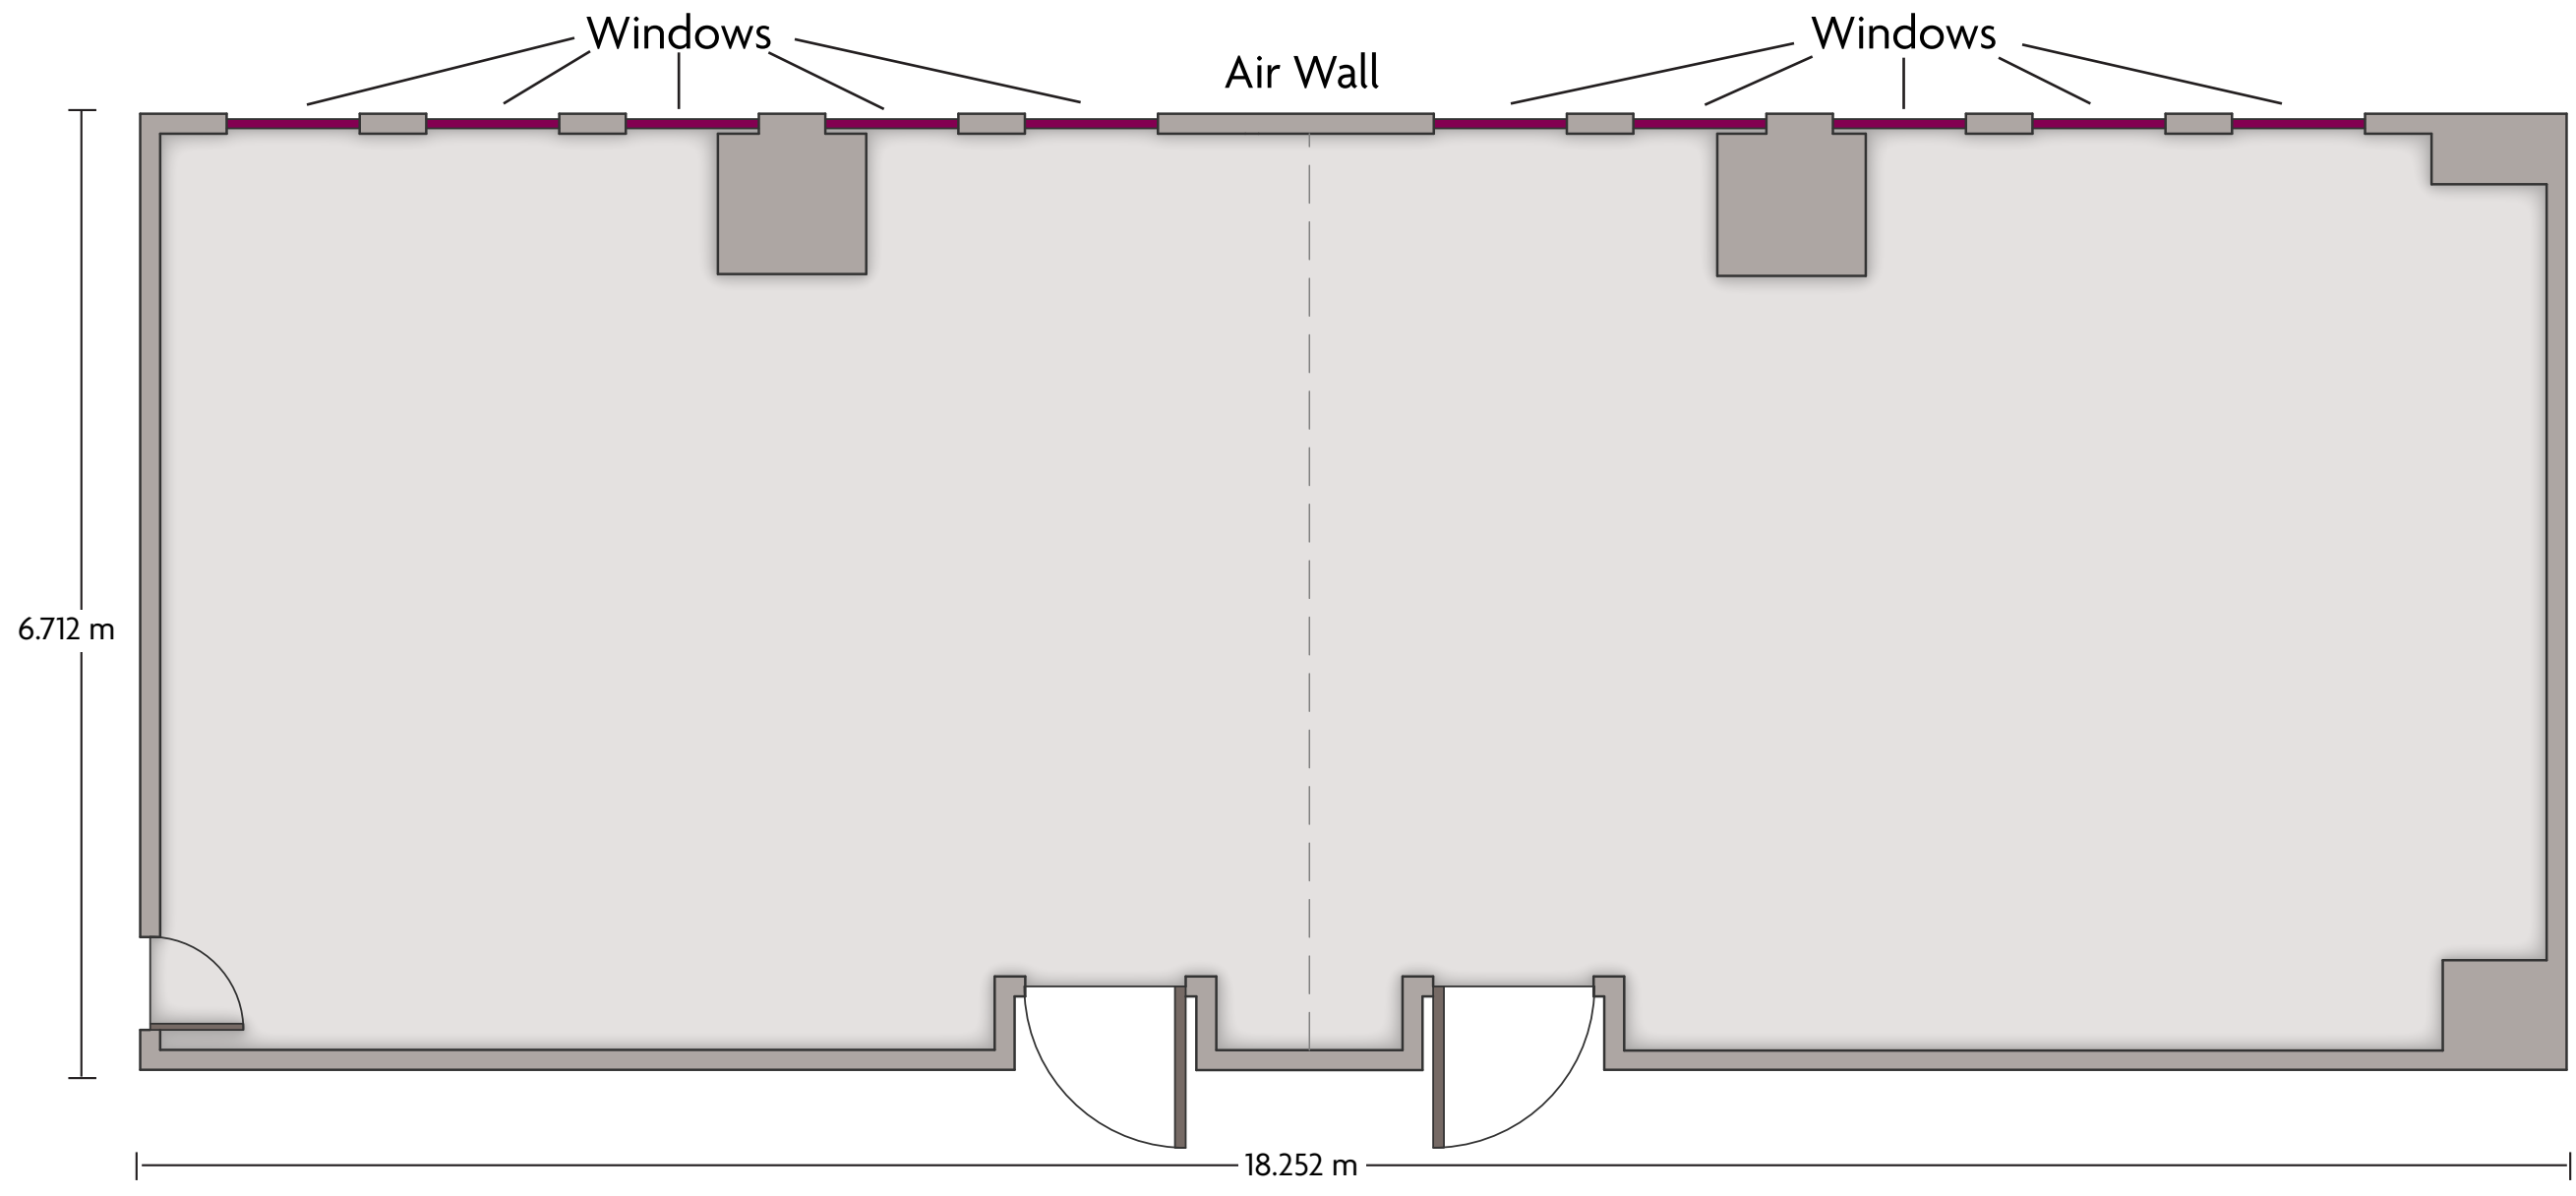

Crowne Plaza® Tel Aviv City Center - A & B Rooms

LENGTH: 18.3 m WIDTH: 6.7 m HEIGHT: 2.9 m TOTAL SQUARE METERS: 118.5 m² MAXIMUM CAPACITY: 120 POWER OUTLETS: 7

136 Menachem Road Azrieli Center 5 | Tel Aviv, Israel 6701104 | 972-3-7774000 *Multiple layout options available for this space.

Crowne Plaza® Tel Aviv City Center - C Room

LENGTH: 9.3 m WIDTH: 5.9 m HEIGHT: 2.8 m TOTAL SQUARE METERS: 51 m² MAXIMUM CAPACITY: 20 POWER OUTLETS: 6

136 Menachem Road Azrieli Center 5 | Tel Aviv, Israel 6701104 | 972-3-7774000 *Multiple layout options available for this space.

Crowne Plaza® Tel Aviv City Center - Business Lounge

LENGTH: 6.9 m WIDTH: 3.4 m HEIGHT: 2.7 m TOTAL SQUARE METERS: 29 m² MAXIMUM CAPACITY: 24 POWER OUTLETS: 4

136 Menachem Road Azrieli Center 5 | Tel Aviv, Israel 6701104 | 972-3-7774000 *Multiple layout options available for this space.

LENGTH: 20.5 m WIDTH: 8.6 m HEIGHT: 3 m TOTAL SQUARE METERS: 21 m² MAXIMUM CAPACITY: 120 POWER OUTLETS: 6

136 Menachem Road Azrieli Center 5 | Tel Aviv, Israel 6701104 | 972-3-7774000 *Multiple layout options available for this space.