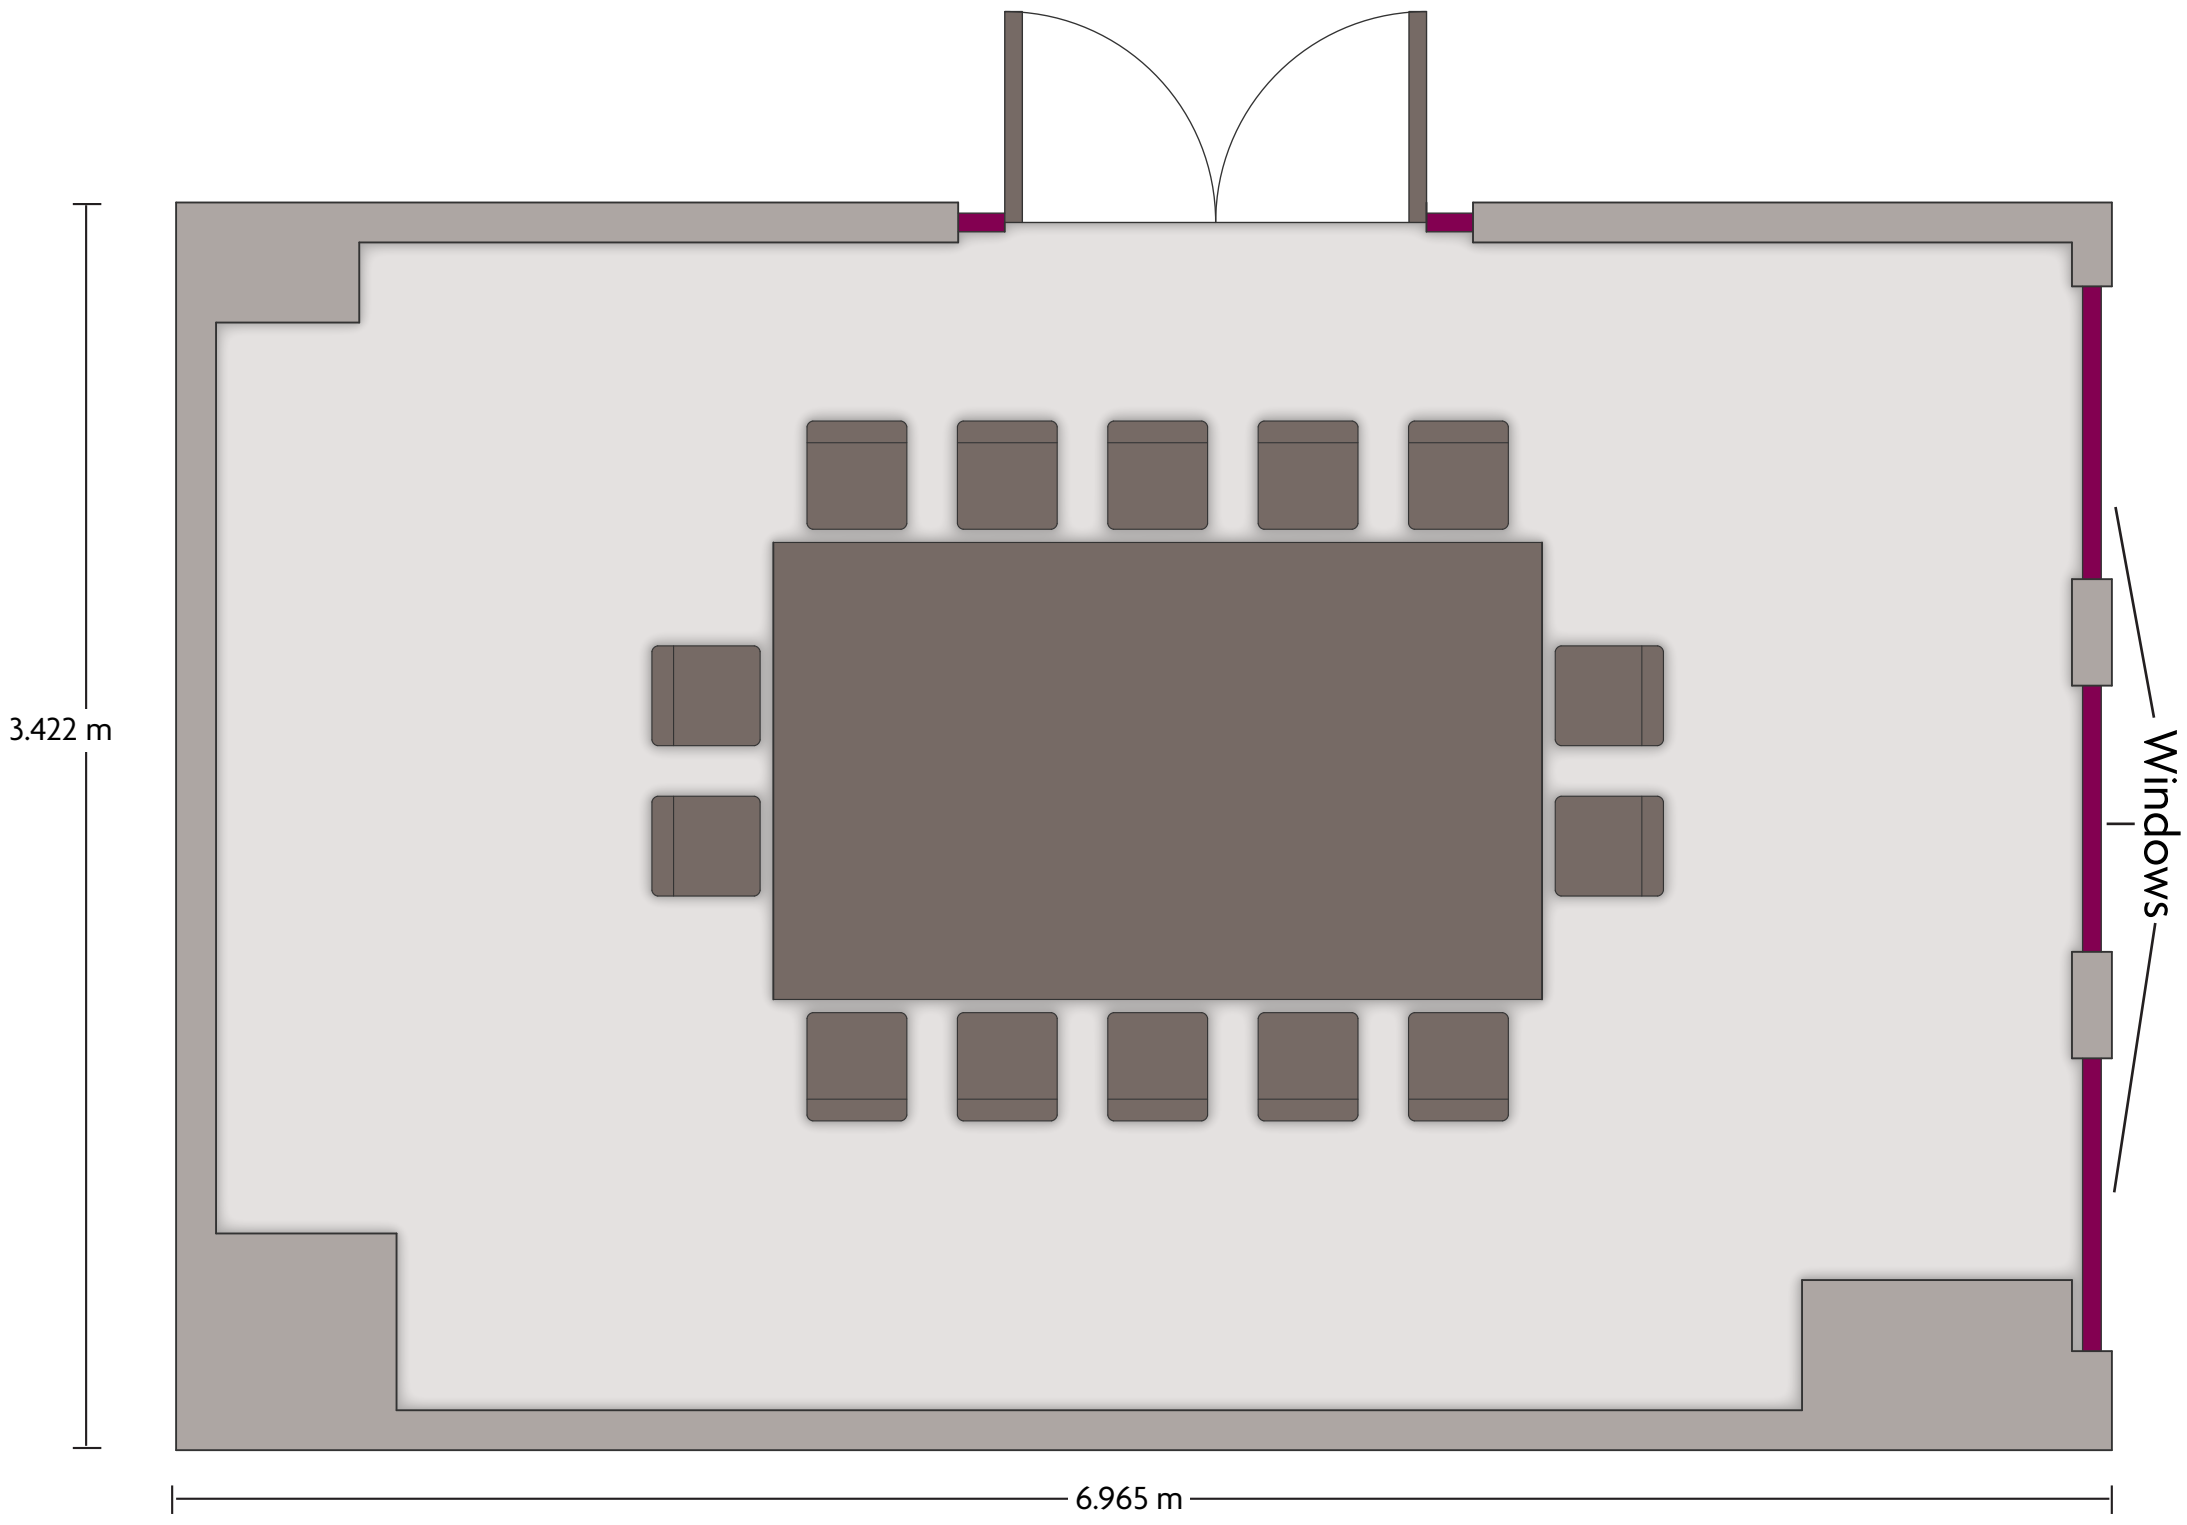

Crowne Plaza® Tel Aviv City Center - A & B Rooms

LENGTH: 18.3 m WIDTH: 6.7 m HEIGHT: 2.9 m TOTAL SQUARE METERS: 118.5 m² MAXIMUM CAPACITY: 120 POWER OUTLETS: 7

136 Menachem Road Azrieli Center 5 | Tel Aviv, Israel 6701104 | 972-3-7774000 *Multiple layout options available for this space.

Crowne Plaza® Tel Aviv City Center - C Room

LENGTH: 9.3 m WIDTH: 5.9 m HEIGHT: 2.8 m TOTAL SQUARE METERS: 51 m² MAXIMUM CAPACITY: 20 POWER OUTLETS: 6

136 Menachem Road Azrieli Center 5 | Tel Aviv, Israel 6701104 | 972-3-7774000 *Multiple layout options available for this space.

Crowne Plaza® Tel Aviv City Center - Business Lounge

LENGTH: 6.9 m WIDTH: 3.4 m HEIGHT: 2.7 m TOTAL SQUARE METERS: 29 m² MAXIMUM CAPACITY: 24 POWER OUTLETS: 4

136 Menachem Road Azrieli Center 5 | Tel Aviv, Israel 6701104 | 972-3-7774000 *Multiple layout options available for this space.

LENGTH: 20.5 m WIDTH: 8.6 m HEIGHT: 3 m TOTAL SQUARE METERS: 21 m² MAXIMUM CAPACITY: 120 POWER OUTLETS: 6

136 Menachem Road Azrieli Center 5 | Tel Aviv, Israel 6701104 | 972-3-7774000 *Multiple layout options available for this space.