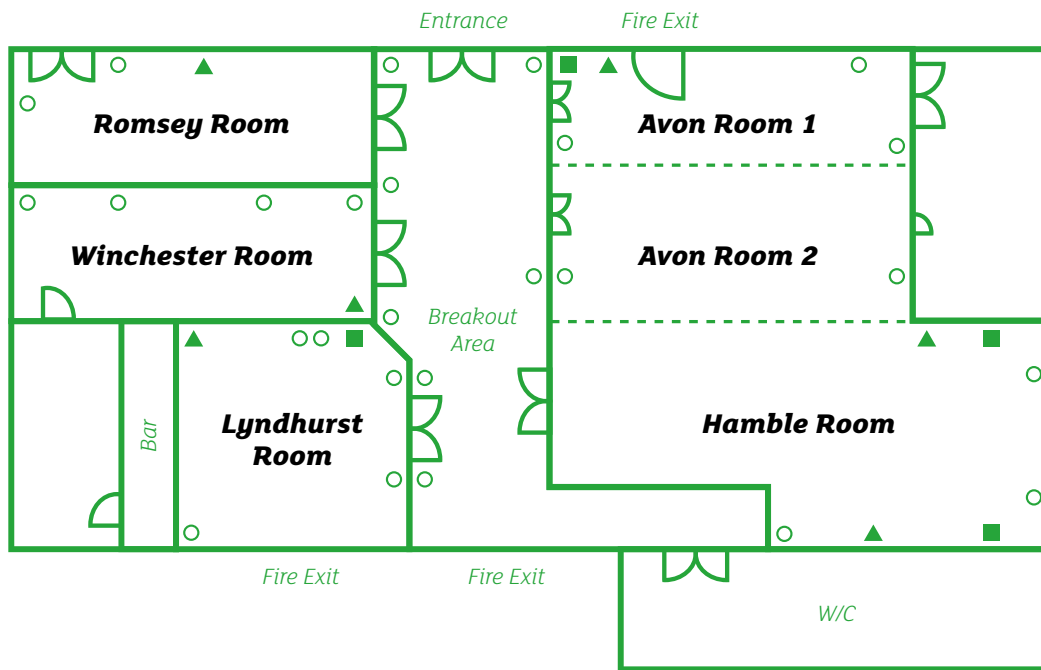

## Meeting Floor Plans

○ Power point | ▲ Telephone point | ■ Television socket | --- Removable partition

## Meeting Rooms Detail

MEETING ROOM	Boardroom Full capacity	U-Shape Full capacity	Theatre Full capacity	Classroom/Exam 2 delegates per table	Cabaret 5 per table Full capacity	Rounds of 10 with front projection Full capacity	Dimensions	Height	Natural Daylight	Floor Level
Hampshire Suite (Avon and Hamble)	50	54	120	50	80	80	23.4 x 15	2.9	✓	G
Hamble	40	44	70	30	40	70	14.4 x 7.0	2.9	✓	G
Avon (whole)	30	34	60	24	40	50	9.0 x 8.0	2.9	-	G
Avon 1	20	22	40	12	15	20	9.8 x 4.0	2.9	-	G
Avon 2	20	22	48	12	20	30	9.8 x 4.5	2.9	-	G
Winchester	20	22	48	12	20	30	10.2 x 4.5	2.9	✓	G
Romsey	20	22	48	12	20	30	10.2 x 4.5	2.9	✓	G
Lyndhurst	16	18	30	10	15	25	7.0 x 6.0	2.9	✓	G