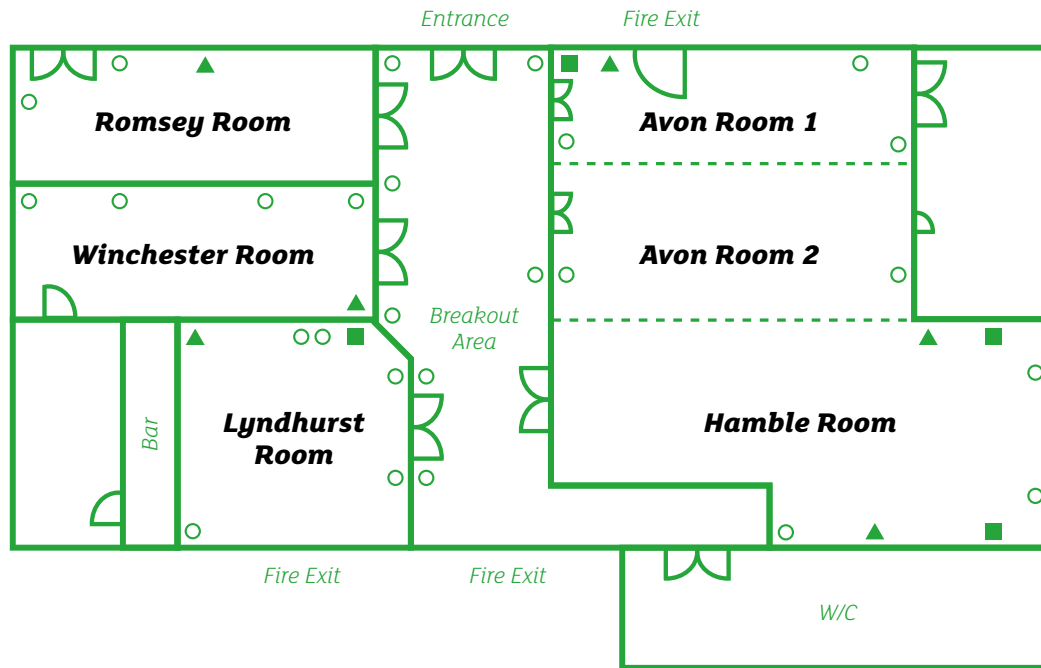

Accessible meeting spaces

Working lunches

Refreshment area

Flexible menus

Dedicated meeting host

Residential conference rates

Meeting Floor Plans

○ Power point | ▲ Telephone point | ■ Television socket | --- Removable partition

Meeting Rooms Detail

MEETING ROOM	Reception	Theatre	Classroom	Boardroom	Banquet	U-Shape	Dimensions	Height	Natural Daylight	Floor Level
Hampshire Suite (Hamble, Avon 1 & Avon 2)	220	120	-	-	110	-	23.4 x 15	2.9	✓	G
Hamble	60	60	50	50	50	40	14.4 x 7.0	2.9	✓	G
Avon (whole)	60	60	40	40	40	26	9.0 x 8.0	2.9	-	G
Avon 1	-	30	12	20	16	12	9.8 x 4.0	2.9	-	G
Avon 2	-	30	12	20	16	12	9.8 x 4.5	2.9	-	G
Winchester	40	50	25	20	20	22	10.2 x 4.5	2.9	✓	G
Romsey	40	50	25	20	20	22	10.2 x 4.5	2.9	✓	G
Lyndhurst	50	40	25	20	16	16	7.0 x 6.0	2.9	✓	G