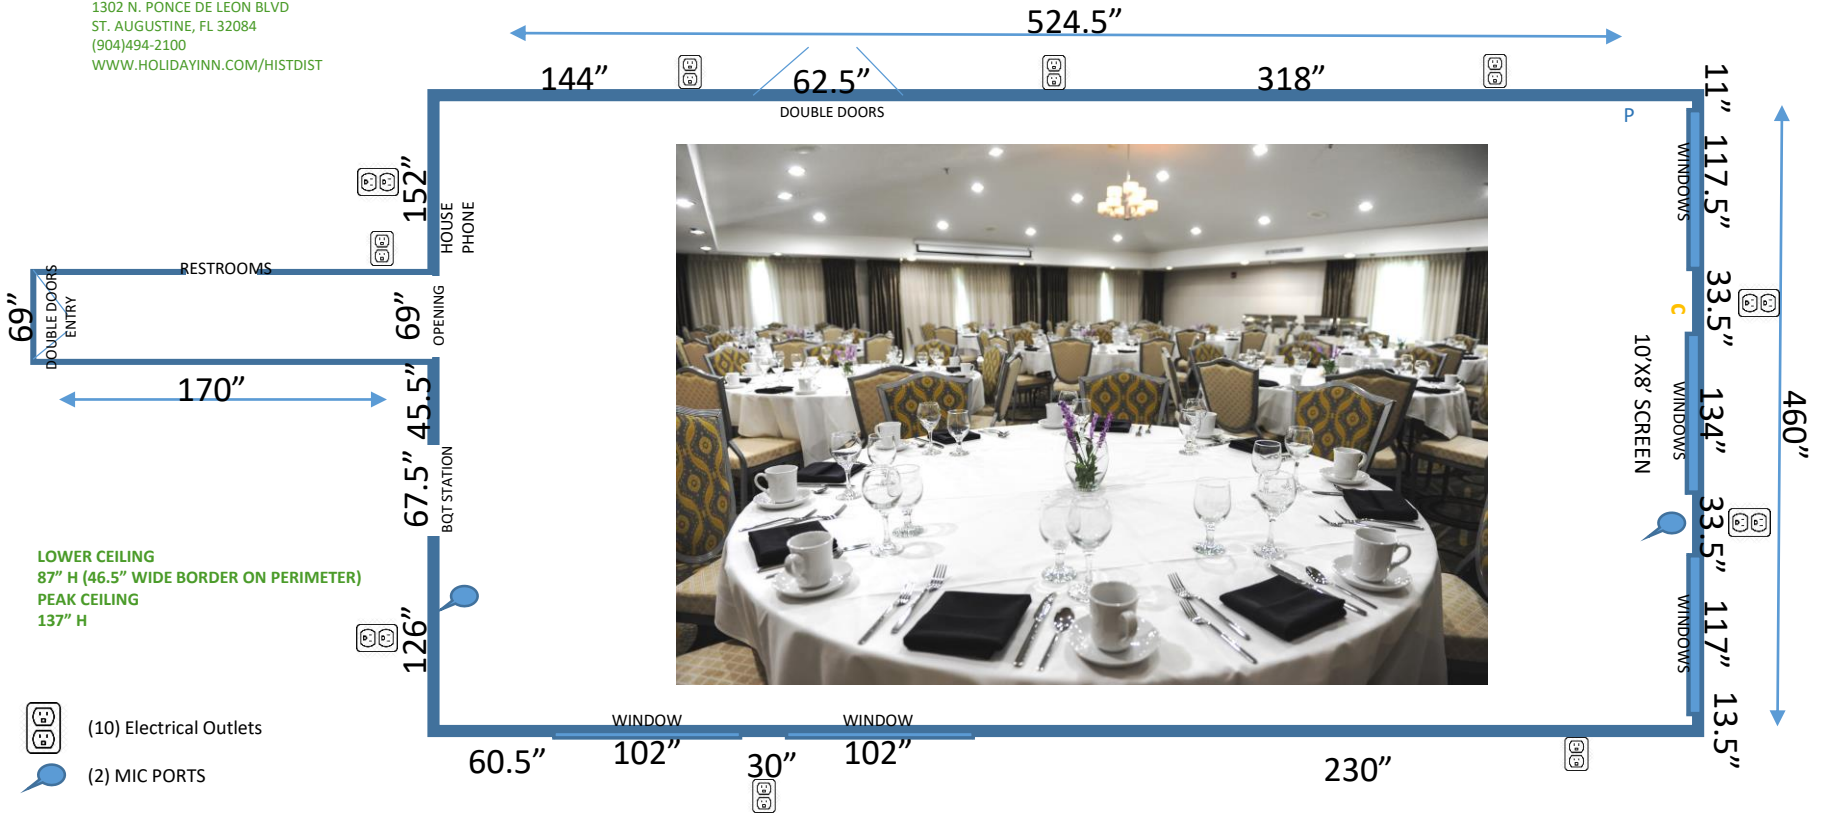

LOWER CEILING
 87" H (46.5" WIDE BORDER ON PERIMETER)
 PEAK CEILING
 137" H

(10) Electrical Outlets

(2) MIC PORTS

P (1) EXTRA PHONE PORT

C (1) CABLE PORT