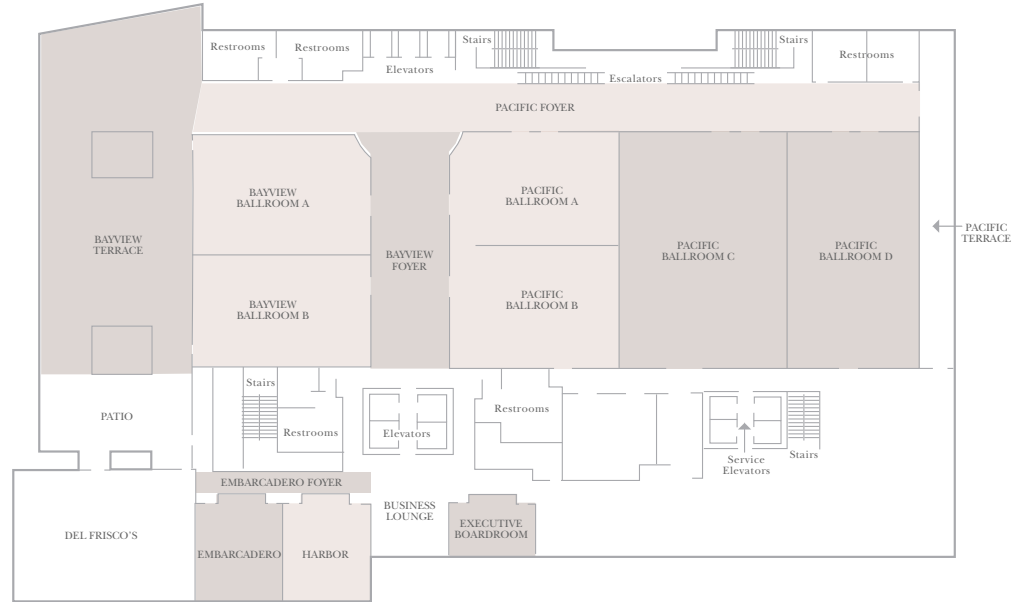

MEETING & EVENT SPACE

FIRST FLOOR

SECOND FLOOR

Space Name	Size(sq ft)	Length(ft)	Width(ft)	Height(ft)	Classroom	Theatre	Banquet	Conference	Reception
Lane Field	45000	362	120	N/A	N/A	N/A	2500	N/A	3500
Pacific Ballroom	12000	150	75	22	725	1400	930	N/A	1100
Pacific Ballroom A	1800	50	35	22	120	200	140	45	175
Pacific Ballroom B	2000	50	40	22	130	225	160	50	200
Pacific Ballroom C	4100	57	71	22	255	450	330	90	400
Pacific Ballroom D	3300	43	75	22	210	375	270	80	350
Pacific AB	3800	50	75	22	240	450	325	90	400
Pacific ABC	8000	107	75	22	500	900	700	200	800
Pacific CD	7500	100	75	22	460	825	625	175	750
Pacific Foyer	4400	220	20	N/A	N/A	N/A	N/A	N/A	N/A
Bayview Ballroom	4000	50	79	14	265	475	300	90	400
Bayview Ballroom A	2000	50	38	14	135	225	140	40	180
Bayview Ballroom B	2000	50	38	14	130	225	140	40	180
Bayview Foyer	2000	85	25	N/A	N/A	N/A	N/A	N/A	N/A
Bayview Terrace	4500	100	50	N/A	N/A	N/A	320	N/A	400
Embarcadero	900	29	31	12	65	100	80	22	90
Harbor	900	28	31	12	60	100	80	22	90
Embarcadero Foyer	350	50	7	10	N/A	N/A	N/A	N/A	N/A
Executive Boardroom	450	16	28	12	N/A	N/A	N/A	16	N/A

THIRD FLOOR

FOURTH FLOOR

Third Floor Space Name	Size (sq ft)	Length (ft)	Width (ft)	Height (ft)	Classroom	Theatre	Banquet	Conference	Cocktail Reception
Vistal Den	1100	28	39	11	60	120	80	26	100
Vistal Private Dining	600	30	19	11	18	65	40	14	50
Vistal Terrace	1700	44	38	N/A	N/A	N/A	N/A	N/A	150