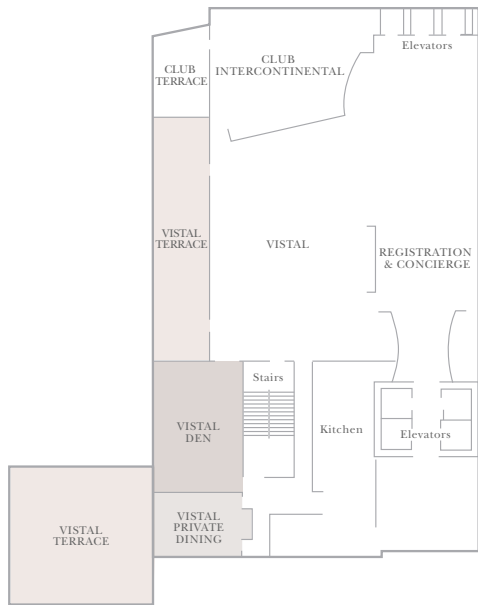

MEETING & EVENT SPACE

FIRST FLOOR

SECOND FLOOR

Space Name	Size(sq ft)	Length(ft)	Width(ft)	Height(ft)	Classroom	Theatre	Banquet	Conference	Reception
Lane Field	45000	362	120	N/A	N/A	N/A	2500	N/A	3500
Pacific Ballroom	12000	150	75	22	725	1400	930	N/A	1100
Pacific Ballroom A	1800	50	35	22	120	200	140	45	175
Pacific Ballroom B	2000	50	40	22	130	225	160	50	200
Pacific Ballroom C	4100	57	71	22	255	450	330	90	400
Pacific Ballroom D	3300	43	75	22	210	375	270	80	350
Pacific AB	3800	50	75	22	240	450	325	90	400
Pacific ABC	8000	107	75	22	500	900	700	200	800
Pacific CD	7500	100	75	22	460	825	625	175	750
Pacific Foyer	4400	220	20	N/A	N/A	N/A	N/A	N/A	N/A
Bayview Ballroom	4000	50	79	14	265	475	300	90	400
Bayview Ballroom A	2000	50	38	14	135	225	140	40	180
Bayview Ballroom B	2000	50	38	14	130	225	140	40	180
Bayview Foyer	2000	85	25	N/A	N/A	N/A	N/A	N/A	N/A
Bayview Terrace	4500	100	50	N/A	N/A	N/A	320	N/A	400
Embarcadero	900	29	31	12	65	100	80	22	90
Harbor	900	28	31	12	60	100	80	22	90
Embarcadero Foyer	350	50	7	10	N/A	N/A	N/A	N/A	N/A
Executive Boardroom	450	16	28	12	N/A	N/A	N/A	16	N/A

THIRD FLOOR

FOURTH FLOOR

Third Floor Space Name	Size (sq ft)	Length (ft)	Width (ft)	Height (ft)	Classroom	Theatre	Banquet	Conference	Cocktail Reception
Vistal Den	1100	28	39	11	60	120	80	26	100
Vistal Private Dining	600	30	19	11	18	65	40	14	50
Vistal Terrace	1700	44	38	N/A	N/A	N/A	N/A	N/A	150