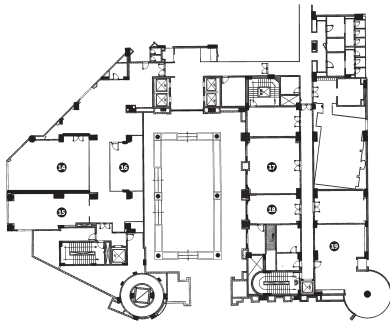

Meeting Rooms Capacities

Hotel	Dimensions L x W x H (m)	Floor space (m ²)	Round table (BQT Chair)	Classroom (BQT Chair)	U-shape (BQT Chair)	Theatre (BQT Chair)	Boardroom (BQT Chair)	Hollow square (BQT Chair)
GROUND FLOOR								
Al Riyadh	48 x 24 x 4.9	1152	546	660	156	1225	144	180
1 Al Riyadh A	16 x 24 x 4.9	384	140	198	63	350	84	90
2 Al Riyadh B	16 x 24 x 4.9	384	140	198	63	350	84	90
3 Al Riyadh C	16 x 24 x 4.9	384	140	198	63	350	84	90
NORTH TOWER								
4 Qassim	12.2 x 7.7 x 2.3	93.94	42	36	30	80	30	36
5 Abha	17 x 7.7 x 2.3	130.9	56	72	42	120	42	40
6 Jeddah	16.5 x 7.8 x 2.3	128.7	49	63	36	90	36	36
7 Hail	16.8 x 7.7 x 2.3	129.36	56	72	42	120	42	40
8 Makkah	7.8 x 7.9 x 2.3	61.62	21	24	18	40	18	24
9 Aseer	7.8 x 7.7 x 2.3	60.06	21	24	18	40	18	24
10 Madinah	7.8 x 8 x 2.3	62.4	21	24	18	40	18	24
11 Boardroom	8 x 7.6 x 2.3	60.8	21	24	14	40	18	24
12 Al Baha	7.5 x 7.7 x 2.3	57.75	21	24	18	40	18	24
13 Dammam	7.5 x 7.7 x 2.3	57.75	21	24	18	40	18	24
SOUTH TOWER								
14 Taif1	12 x 7.8 x 2.8	93.6	60	36	30	80	30	36
15 Taif2	12 x 5.4 x 2.8	64.8	21	24	18	40	18	24
16 Tabuk	7.5 x 5 x 2.8	37.5	20	18	22	30	28	28
17 Buraidah	8.2 x 7.5 x 2.3	61.5	21	24	18	40	18	24
18 Najran	7 x 4.3 x 2.3	30.1	10	12	15	20	12	12
19 Jazan	9.8 x 6.1 x 2.3	59.78	21	24	18	40	18	24

South Tower

North Tower

Riyadh Ball Room

Location

Overlooking the Ministry of Interior on King Fahd Road, and only 30 minutes afar from King Khaled International Airport, voco™ get your room and be at home!