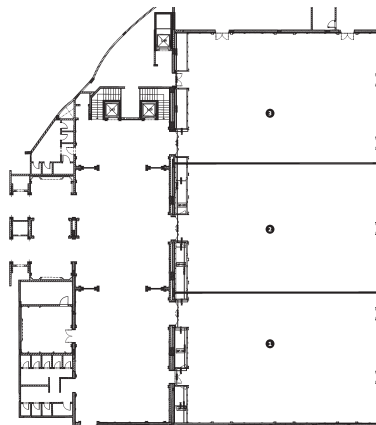

Meeting Rooms Capacities

Hotel	Dimensions L x W x H (m)	Floor space (m ²)	Round table (BQT Chair)	Classroom (BQT Chair)	U-shape (BQT Chair)	Theatre (BQT Chair)	Boardroom (BQT Chair)	Hollow square (BQT Chair)
GROUND FLOOR								
Al Riyadh	48 x 24 x 4.9	1152	546	660	156	1225	144	180
1 Al Riyadh A	16 x 24 x 4.9	384	140	198	63	350	84	90
2 Al Riyadh B	16 x 24 x 4.9	384	140	198	63	350	84	90
3 Al Riyadh C	16 x 24 x 4.9	384	140	198	63	350	84	90
NORTH TOWER								
4 Qassim	12.2 x 7.7 x 2.3	93.94	42	36	30	80	30	36
5 Abha	17 x 7.7 x 2.3	130.9	56	72	42	120	42	40
6 Jeddah	16.5 x 7.8 x 2.3	128.7	49	63	36	90	36	36
7 Hail	16.8 x 7.7 x 2.3	129.36	56	72	42	120	42	40
8 Makkah	7.8 x 7.9 x 2.3	61.62	21	24	18	40	18	24
9 Aseer	7.8 x 7.7 x 2.3	60.06	21	24	18	40	18	24
10 Madinah	7.8 x 8 x 2.3	62.4	21	24	18	40	18	24
11 Boardroom	8 x 7.6 x 2.3	60.8	21	24	14	40	18	24
12 Al Baha	7.5 x 7.7 x 2.3	57.75	21	24	18	40	18	24
13 Dammam	7.5 x 7.7 x 2.3	57.75	21	24	18	40	18	24
SOUTH TOWER								
14 Taif1	12 x 7.8 x 2.8	93.6	60	36	30	80	30	36
15 Taif2	12 x 5.4 x 2.8	64.8	21	24	18	40	18	24
16 Tabuk	7.5 x 5 x 2.8	37.5	20	18	22	30	28	28
17 Buraidah	8.2 x 7.5 x 2.3	61.5	21	24	18	40	18	24
18 Najran	7 x 4.3 x 2.3	30.1	10	12	15	20	12	12
19 Jazan	9.8 x 6.1 x 2.3	59.78	21	24	18	40	18	24

South Tower

North Tower

Riyadh Ball Room

Location

Overlooking the Ministry of Interior on King Fahd Road, and only 30 minutes afar from King Khaled International Airport, voco™ get your room and be at home!