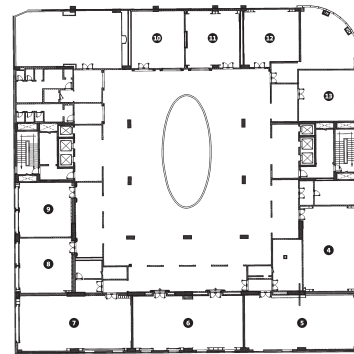

Meeting Rooms Capacities

Hotel	Dimensions L x W x H (m)	Floor space (m ²)	Round table (BQT Chair)	Classroom (BQT Chair)	U-shape (BQT Chair)	Theatre (BQT Chair)	Boardroom (BQT Chair)	Hollow square (BQT Chair)
GROUND FLOOR								
Al Riyadh	48 x 24 x 4.9	1152	546	660	156	1225	144	180
1 Al Riyadh A	16 x 24 x 4.9	384	140	198	63	350	84	90
2 Al Riyadh B	16 x 24 x 4.9	384	140	198	63	350	84	90
3 Al Riyadh C	16 x 24 x 4.9	384	140	198	63	350	84	90
NORTH TOWER								
4 Qassim	12.2 x 7.7 x 2.3	93.94	42	36	30	80	30	36
5 Abha	17 x 7.7 x 2.3	130.9	56	72	42	120	42	40
6 Jeddah	16.5 x 7.8 x 2.3	128.7	49	63	36	90	36	36
7 Hail	16.8 x 7.7 x 2.3	129.36	56	72	42	120	42	40
8 Makkah	7.8 x 7.9 x 2.3	61.62	21	24	18	40	18	24
9 Aseer	7.8 x 7.7 x 2.3	60.06	21	24	18	40	18	24
10 Madinah	7.8 x 8 x 2.3	62.4	21	24	18	40	18	24
11 Boardroom	8 x 7.6 x 2.3	60.8	21	24	14	40	18	24
12 Al Baha	7.5 x 7.7 x 2.3	57.75	21	24	18	40	18	24
13 Dammam	7.5 x 7.7 x 2.3	57.75	21	24	18	40	18	24
SOUTH TOWER								
14 Taif1	12 x 7.8 x 2.8	93.6	60	36	30	80	30	36
15 Taif2	12 x 5.4 x 2.8	64.8	21	24	18	40	18	24
16 Tabuk	7.5 x 5 x 2.8	37.5	20	18	22	30	28	28
17 Buraidah	8.2 x 7.5 x 2.3	61.5	21	24	18	40	18	24
18 Najran	7 x 4.3 x 2.3	30.1	10	12	15	20	12	12
19 Jazan	9.8 x 6.1 x 2.3	59.78	21	24	18	40	18	24

South Tower

North Tower

Riyadh Ball Room

Location

Overlooking the Ministry of Interior on King Fahd Road, and only 30 minutes afar from King Khaled International Airport, voco™ get your room and be at home!