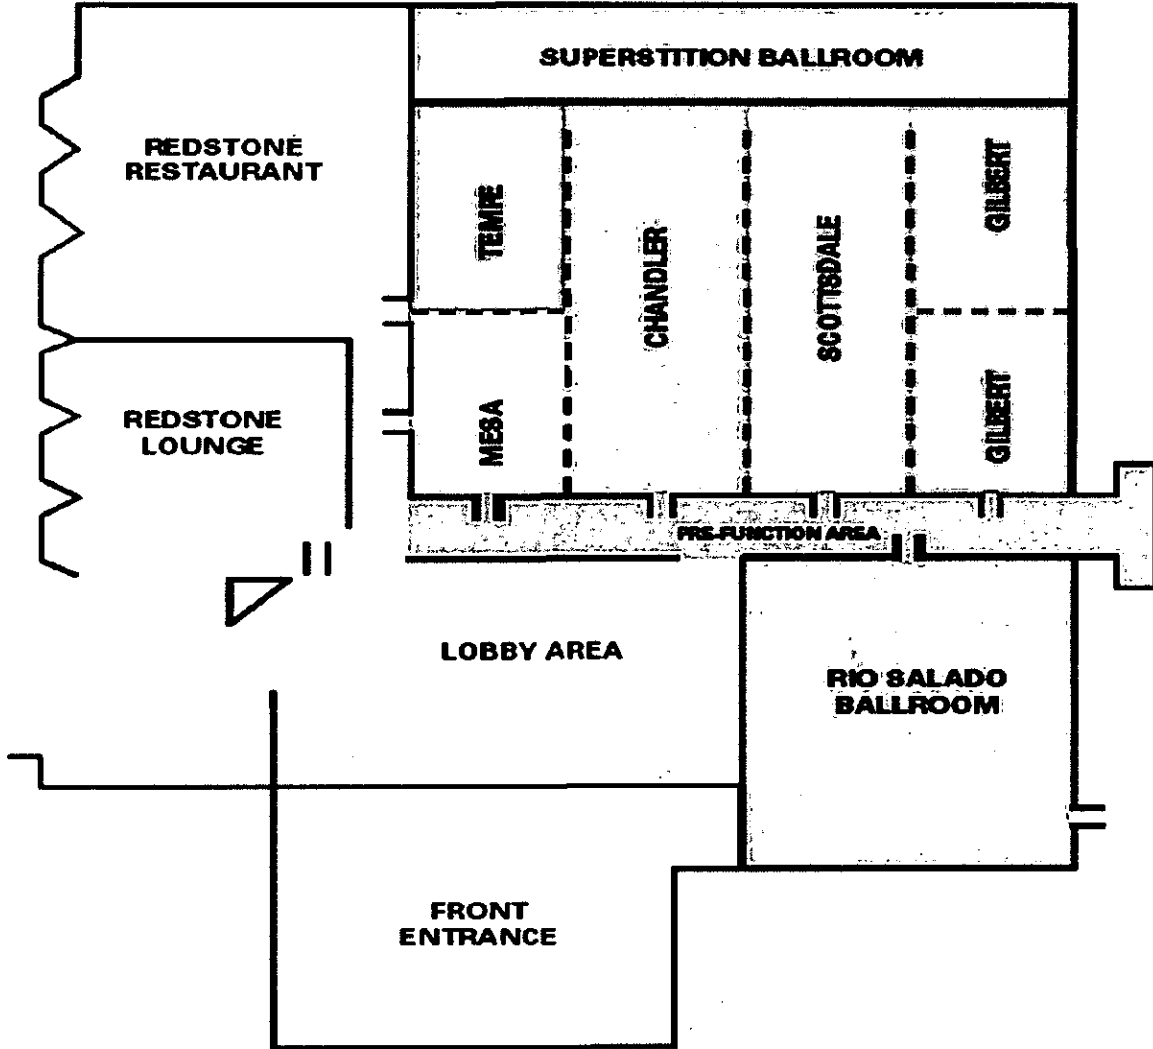

## Main Meeting Facilities

Superstition Ballroom is 5,000 sq. ft. with 14' Ceiling (Consists of the North & South Gilbert, Scottsdale, Chandler, Tempe & Mesa rooms combined.) Rio Salado Ballroom is 2,610 sq. ft. with 16' Ceiling.

### Meeting/Banquet Facilities

ROOM	THEATER	CLASSROOM	U-SHAPE	CONFERENCE	ROUNDS	HOLLOW SQUARE	TOTAL SQ. FT.
Tempe	60	20	20	18	40	20	600
Mesa	50	20	20	18	40	20	600
Chandler	120	60	30	24	80	35	1,250
Scottsdale	120	60	30	24	80	35	1,250
Gilbert	120	60	30	24	80	35	1,250
Superstition Ballroom	500	255	N/A	N/A	320	N/A	5,000
Rio Salado Ballroom	225	100	N/A	N/A	150		2,810
Pre-Function							1,000
Upper Deck Poolside (not shown)	100	30	20	25	125		1,200