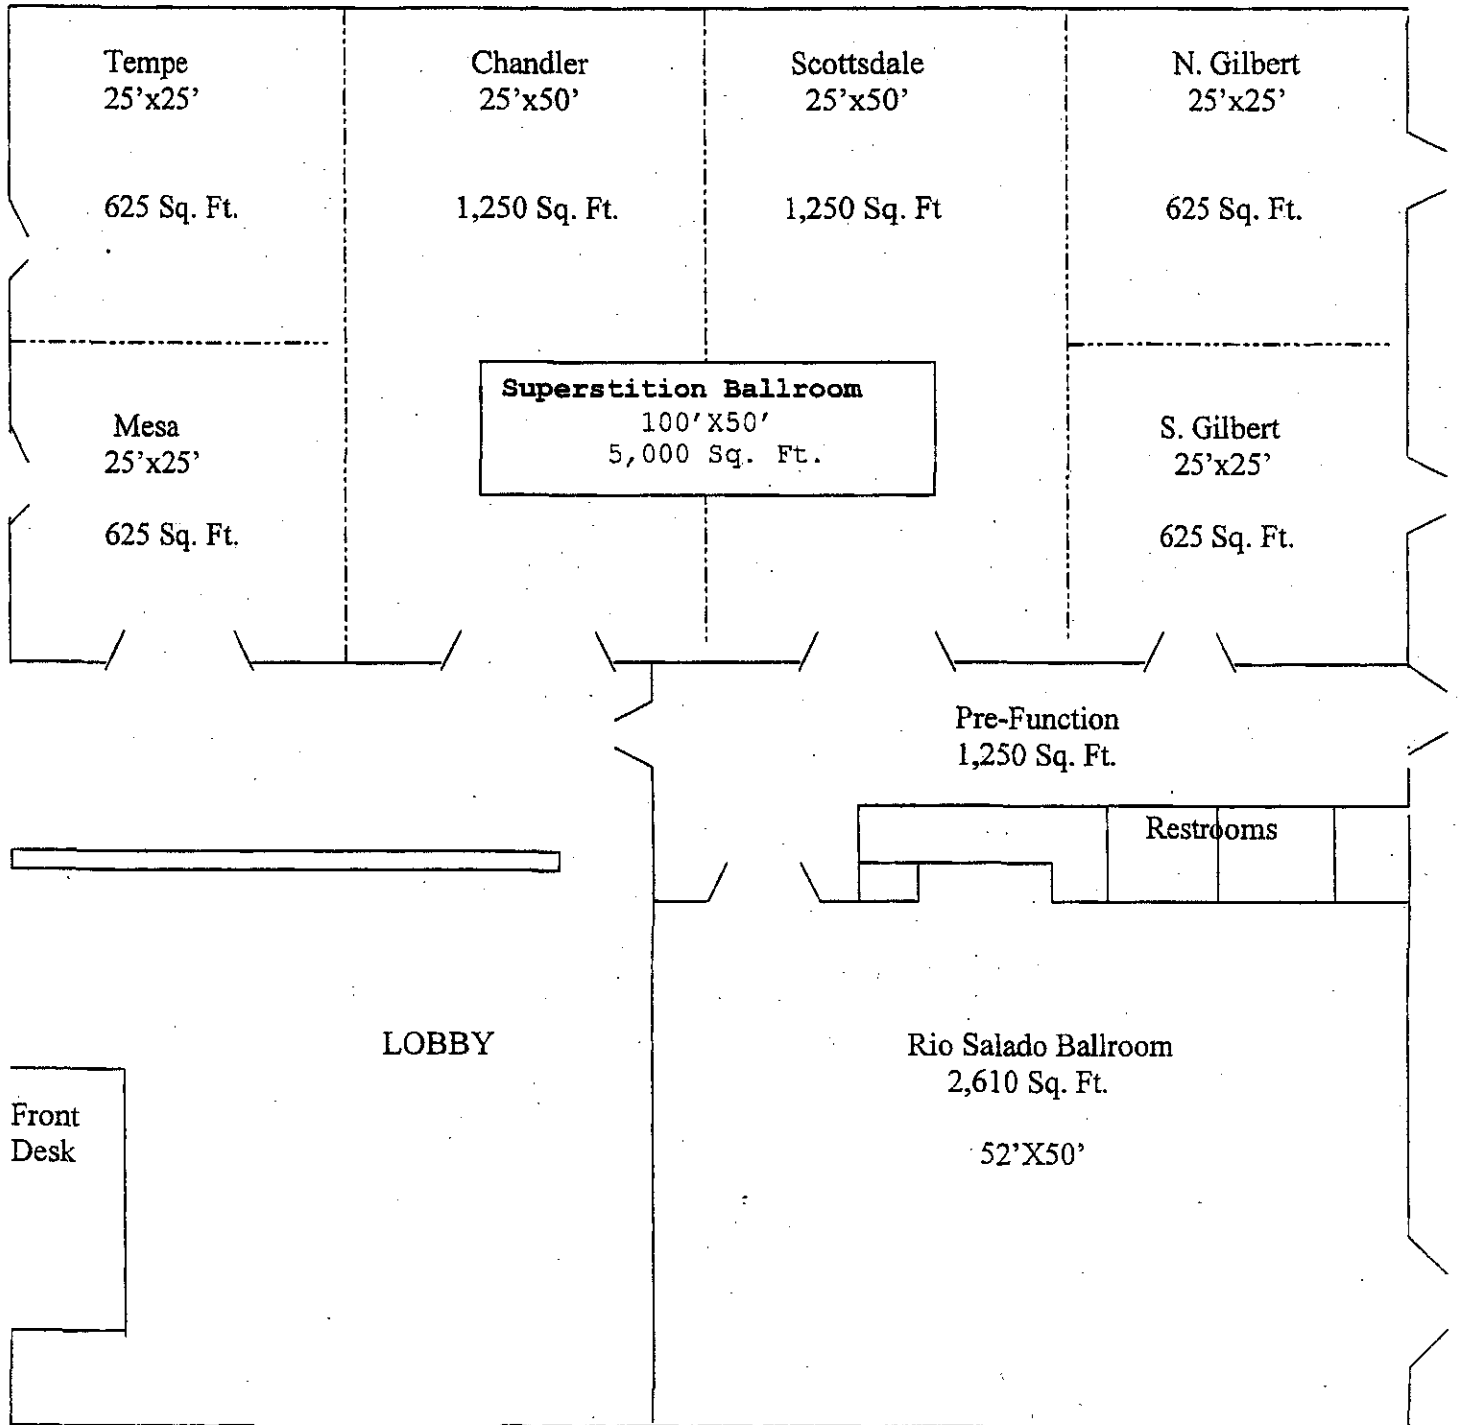

## Main Meeting Facilities

Superstition Ballroom is 5,000 sq. ft. with 14' Ceiling (Consists of the North & South Gilbert, Scottsdale, Chandler, Tempe & Mesa rooms combined.) Rio Salado Ballroom is 2,610 sq. ft. with 16' Ceiling.

### Meeting/Banquet Facilities

ROOM	THEATER	CLASSROOM	U-SHAPE	CONFERENCE	ROUNDS	HOLLOW SQUARE	TOTAL SQ. FT.
Tempe	60	20	20	18	40	20	600
Mesa	50	20	20	18	40	20	600
Chandler	120	60	30	24	80	35	1,250
Scottsdale	120	60	30	24	80	35	1,250
Gilbert	120	60	30	24	80	35	1,250
Superstition Ballroom	500	255	N/A	N/A	320	N/A	5,000
Rio Salado Ballroom	225	100	N/A	N/A	150		2,810
Pre-Function							1,000
Upper Deck Poolside (not shown)	100	30	20	25	125		1,200