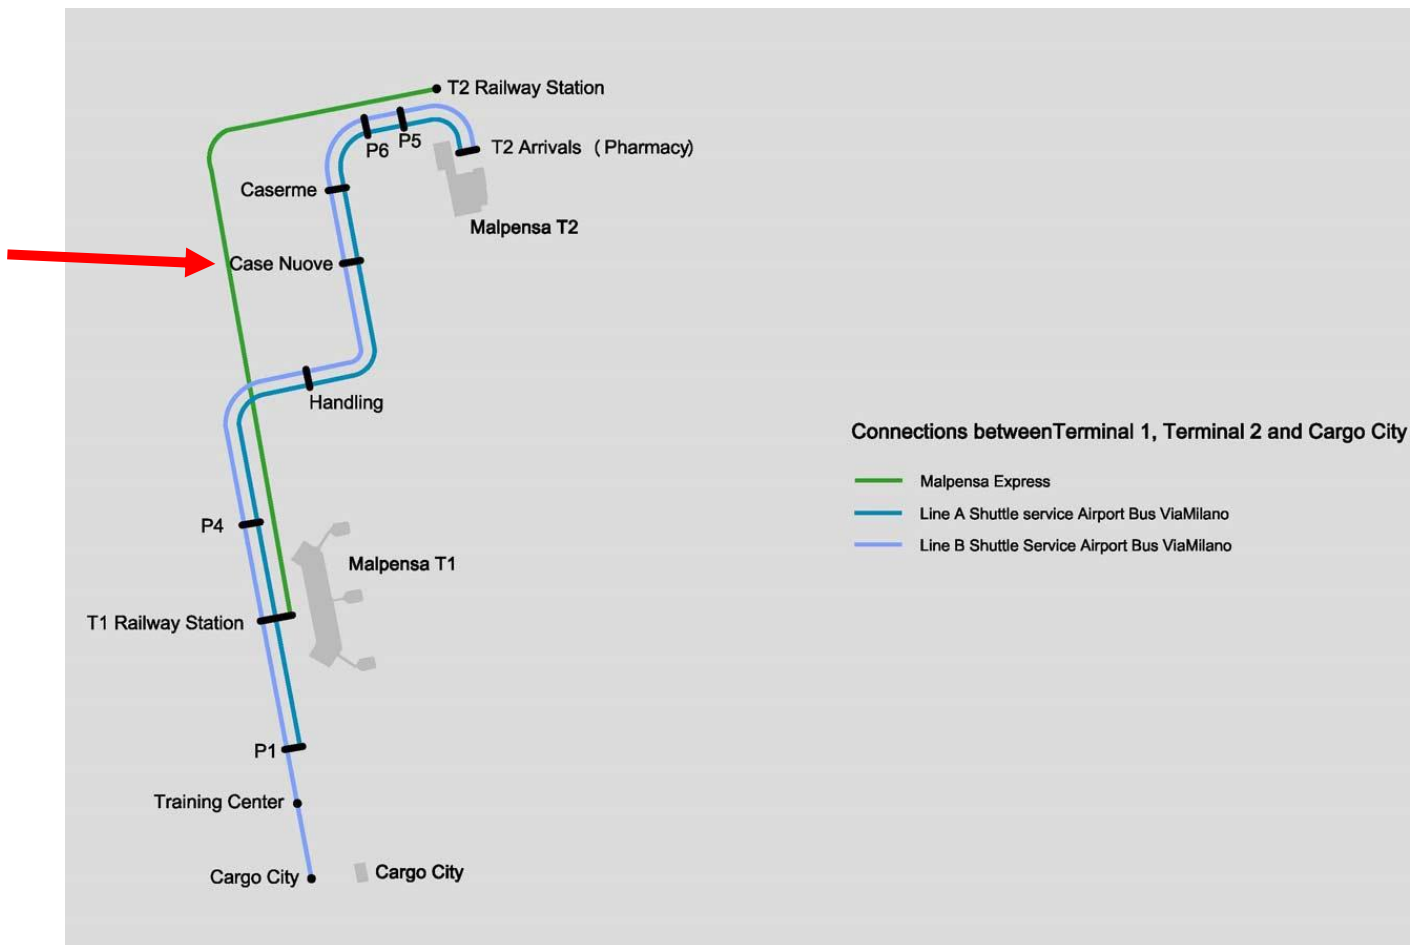

## HOW TO GET TO OUR HOTELS FROM MALPENSA AIRPORT

### by public transportations

- By taxi: various radiotaxi services are available at both Milan Malpensa Airport Terminals. The taxi ranks are located at the ARRIVALS, at the ground floor, at gate 6 of Terminal 1 and at gate 4 at Terminal 2.
- Airport free shuttle bus service (<https://www.milanomalpensa-airport.com/en/from-to/connections-with-terminals>):
  - Take bus connection between Terminals 1 and 2
  - Bus stop Terminal 1: located in front of Sheraton Hotel (Railway station floor)
  - Bus stop Terminal 2: located at the sidewalk in front of ARRIVALS exit
  - Get off at “CASE NUOVE” bus stop

- From “Case Nuove” bus stop walk until hotel: 300 mt for Holiday Inn Express and 700mt for Crowne Plaza