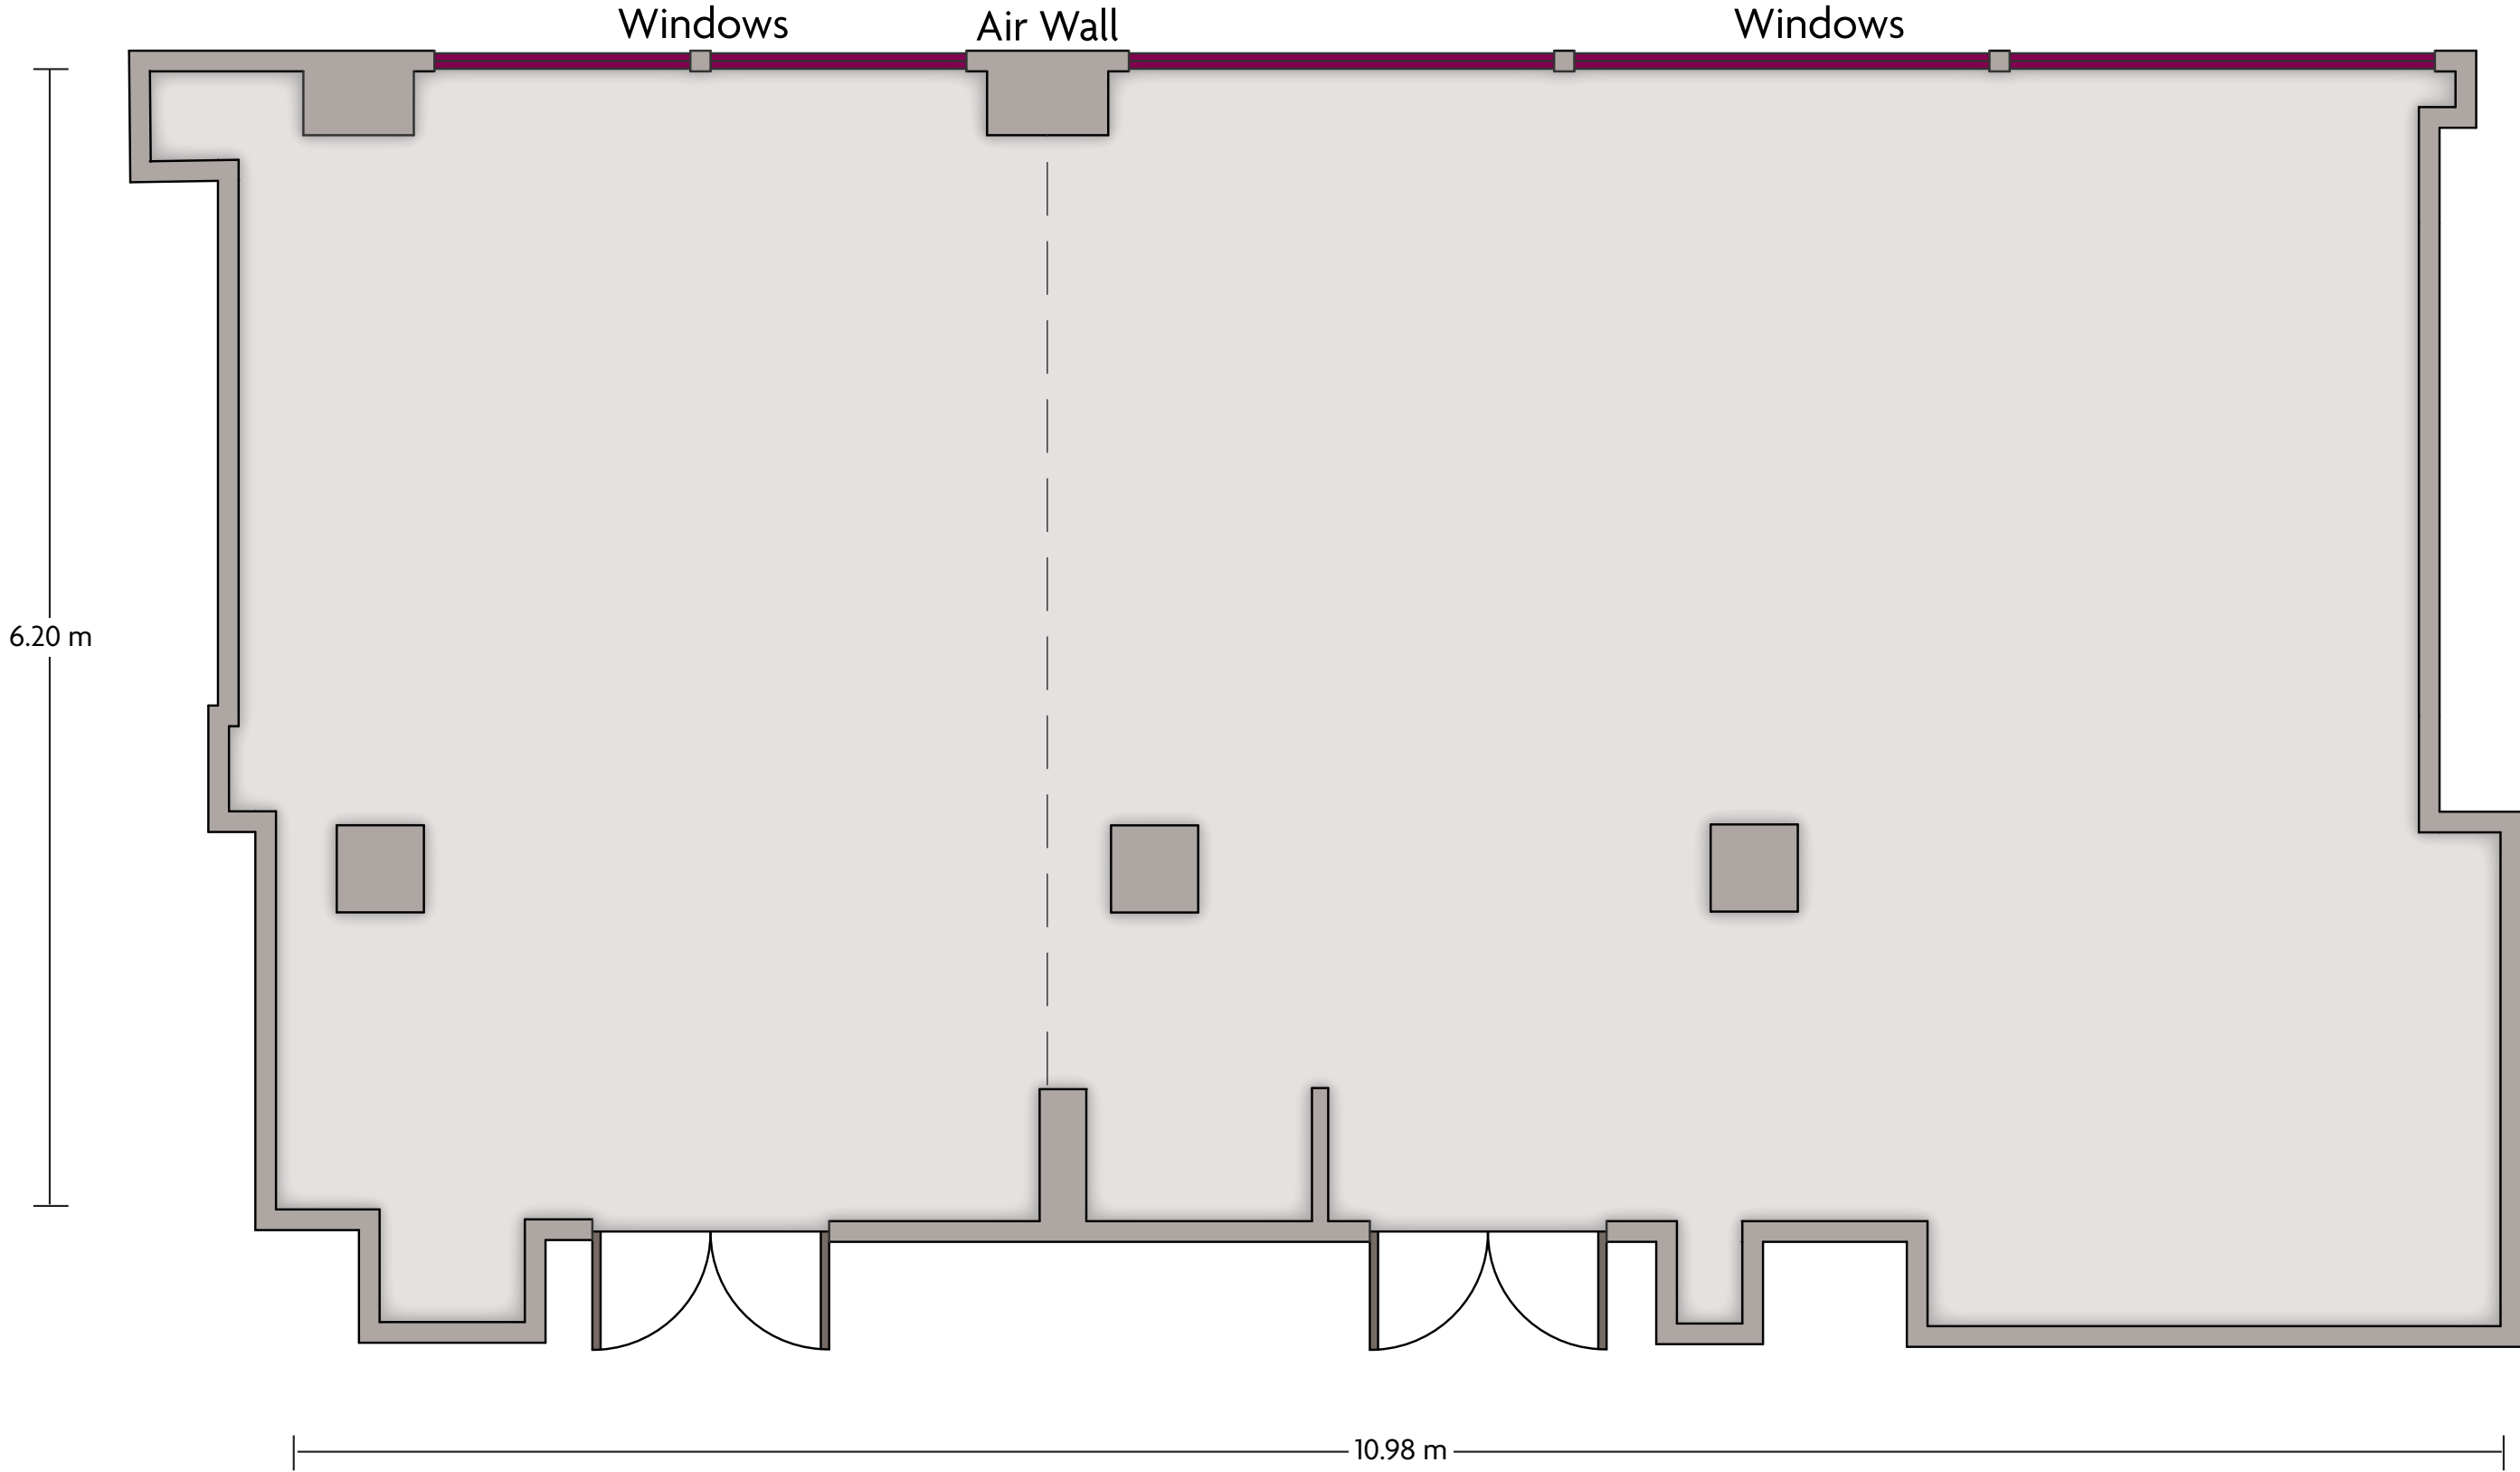

LENGTH: 9.8 m WIDTH: 6.2 m HEIGHT: 2.75 m TOTAL SQUARE METERS: 62.1 m² MAXIMUM CAPACITY: 60 POWER OUTLETS: 11

LENGTH: 5.7 m WIDTH: 3.8 m HEIGHT: 2.75 m TOTAL SQUARE METERS: 22.3 m² MAXIMUM CAPACITY: 20 POWER OUTLETS: 3

LENGTH: 7.0 m WIDTH: 6.2 m HEIGHT: 2.75 m TOTAL SQUARE METERS: 39.9 m² MAXIMUM CAPACITY: 40 POWER OUTLETS: 2

LENGTH: 8.0 m WIDTH: 4.1 m HEIGHT: 2.75 m TOTAL SQUARE METERS: 33 m² MAXIMUM CAPACITY: 10 POWER OUTLETS: 5

LENGTH: 11.0 m WIDTH: 6.2 m HEIGHT: 2.75 m TOTAL SQUARE METERS: 62.5 m² MAXIMUM CAPACITY: 65 POWER OUTLETS: 5

LENGTH: 21.0 m WIDTH: 7.4 m HEIGHT: 2.75 m TOTAL SQUARE METERS: 115.5 m² MAXIMUM CAPACITY: 80 POWER OUTLETS: 0