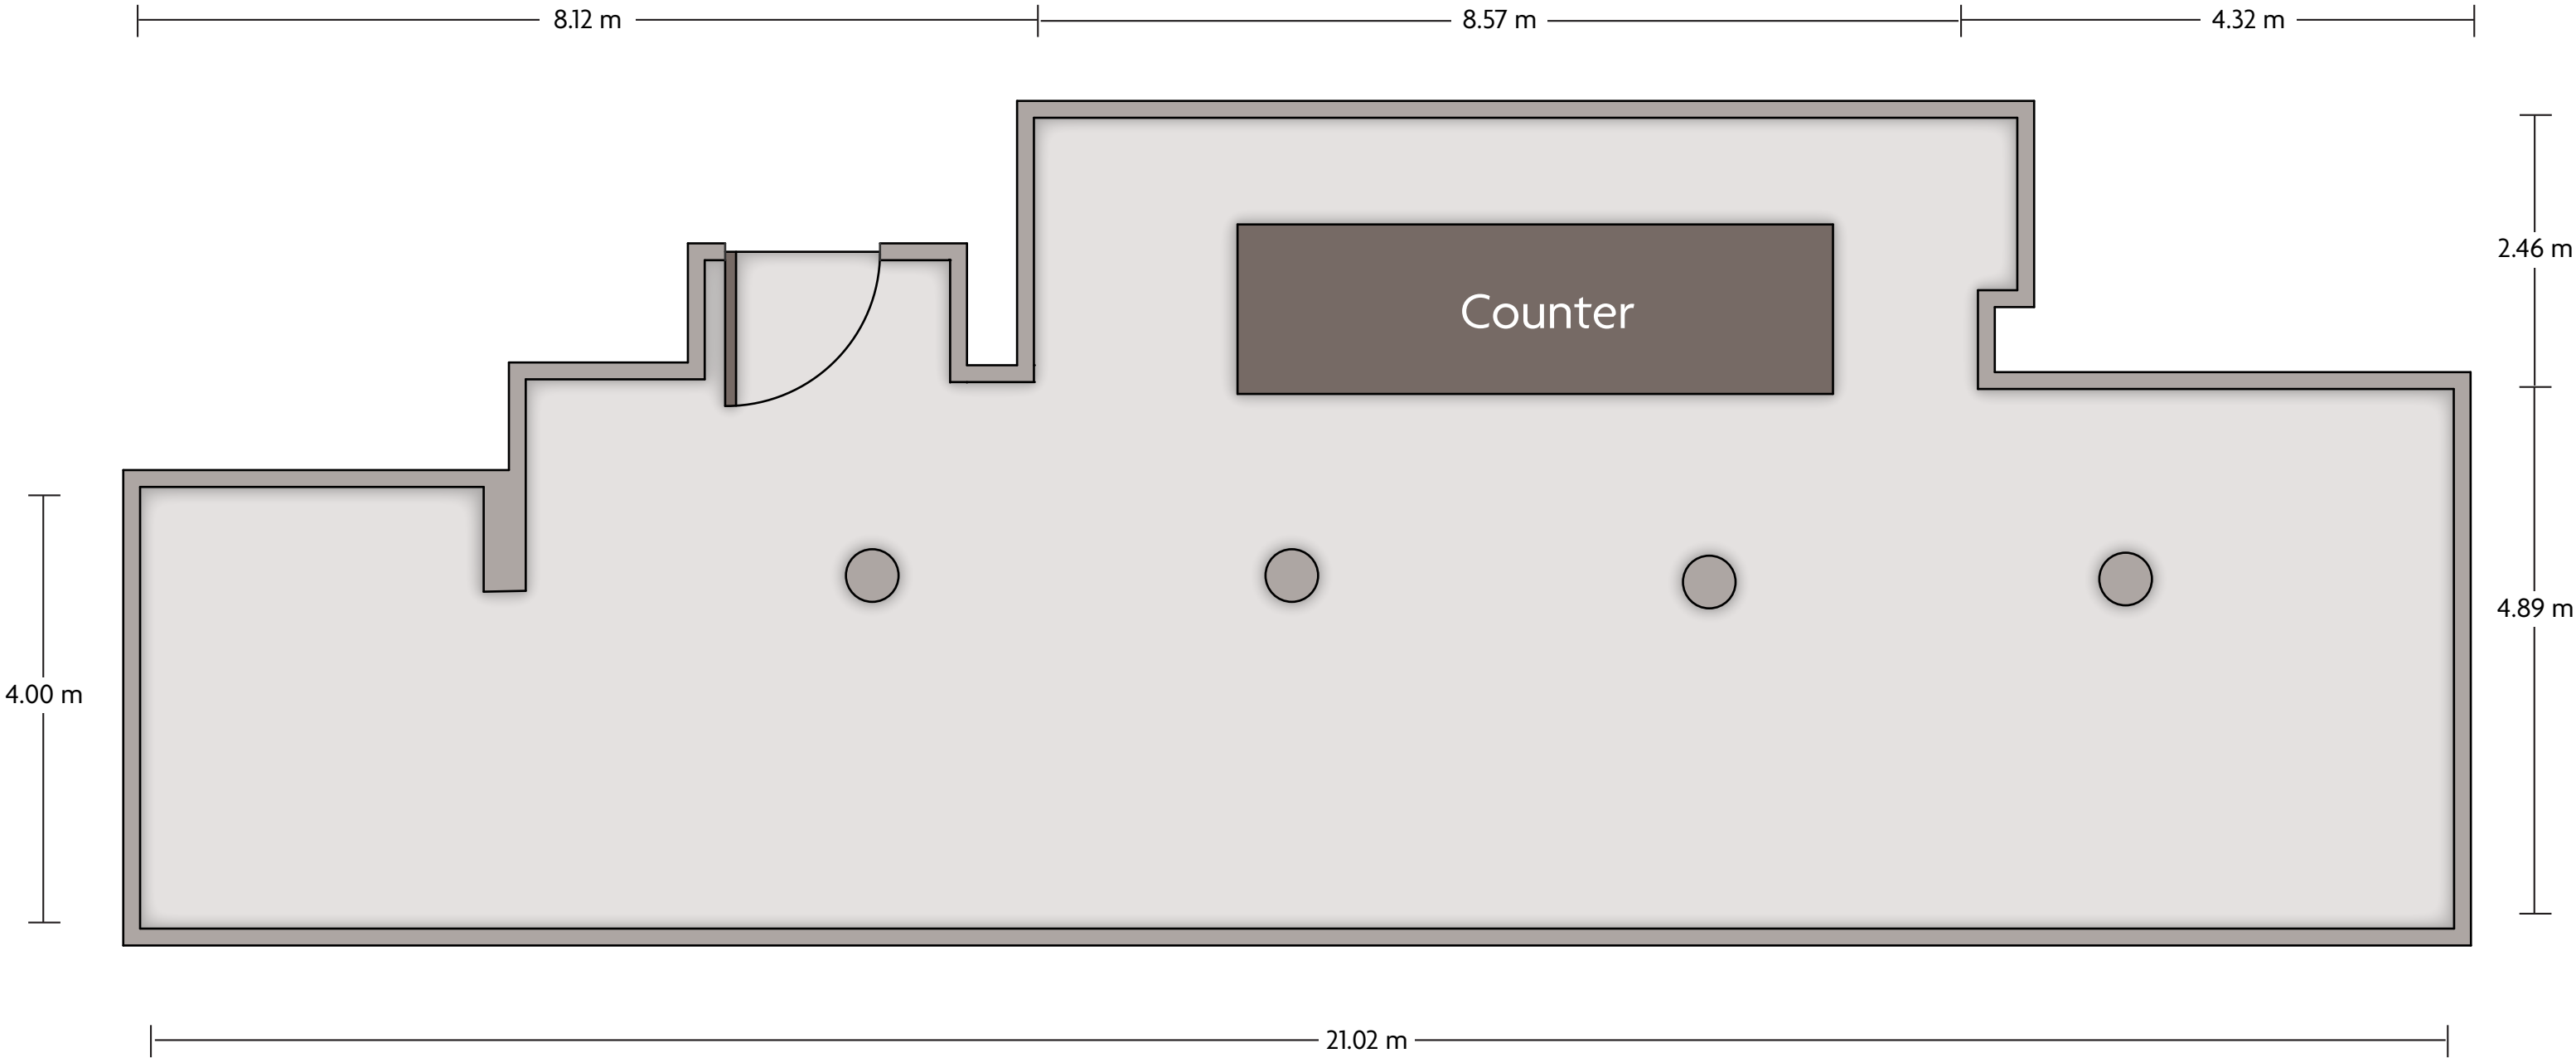

LENGTH: 9.8 m WIDTH: 6.2 m HEIGHT: 2.75 m TOTAL SQUARE METERS: 62.1 m² MAXIMUM CAPACITY: 60 POWER OUTLETS: 11

LENGTH: 5.7 m WIDTH: 3.8 m HEIGHT: 2.75 m TOTAL SQUARE METERS: 22.3 m² MAXIMUM CAPACITY: 20 POWER OUTLETS: 3

LENGTH: 7.0 m WIDTH: 6.2 m HEIGHT: 2.75 m TOTAL SQUARE METERS: 39.9 m² MAXIMUM CAPACITY: 40 POWER OUTLETS: 2

LENGTH: 8.0 m WIDTH: 4.1 m HEIGHT: 2.75 m TOTAL SQUARE METERS: 33 m² MAXIMUM CAPACITY: 10 POWER OUTLETS: 5

LENGTH: 11.0 m WIDTH: 6.2 m HEIGHT: 2.75 m TOTAL SQUARE METERS: 62.5 m² MAXIMUM CAPACITY: 65 POWER OUTLETS: 5

LENGTH: 21.0 m WIDTH: 7.4 m HEIGHT: 2.75 m TOTAL SQUARE METERS: 115.5 m² MAXIMUM CAPACITY: 80 POWER OUTLETS: 0