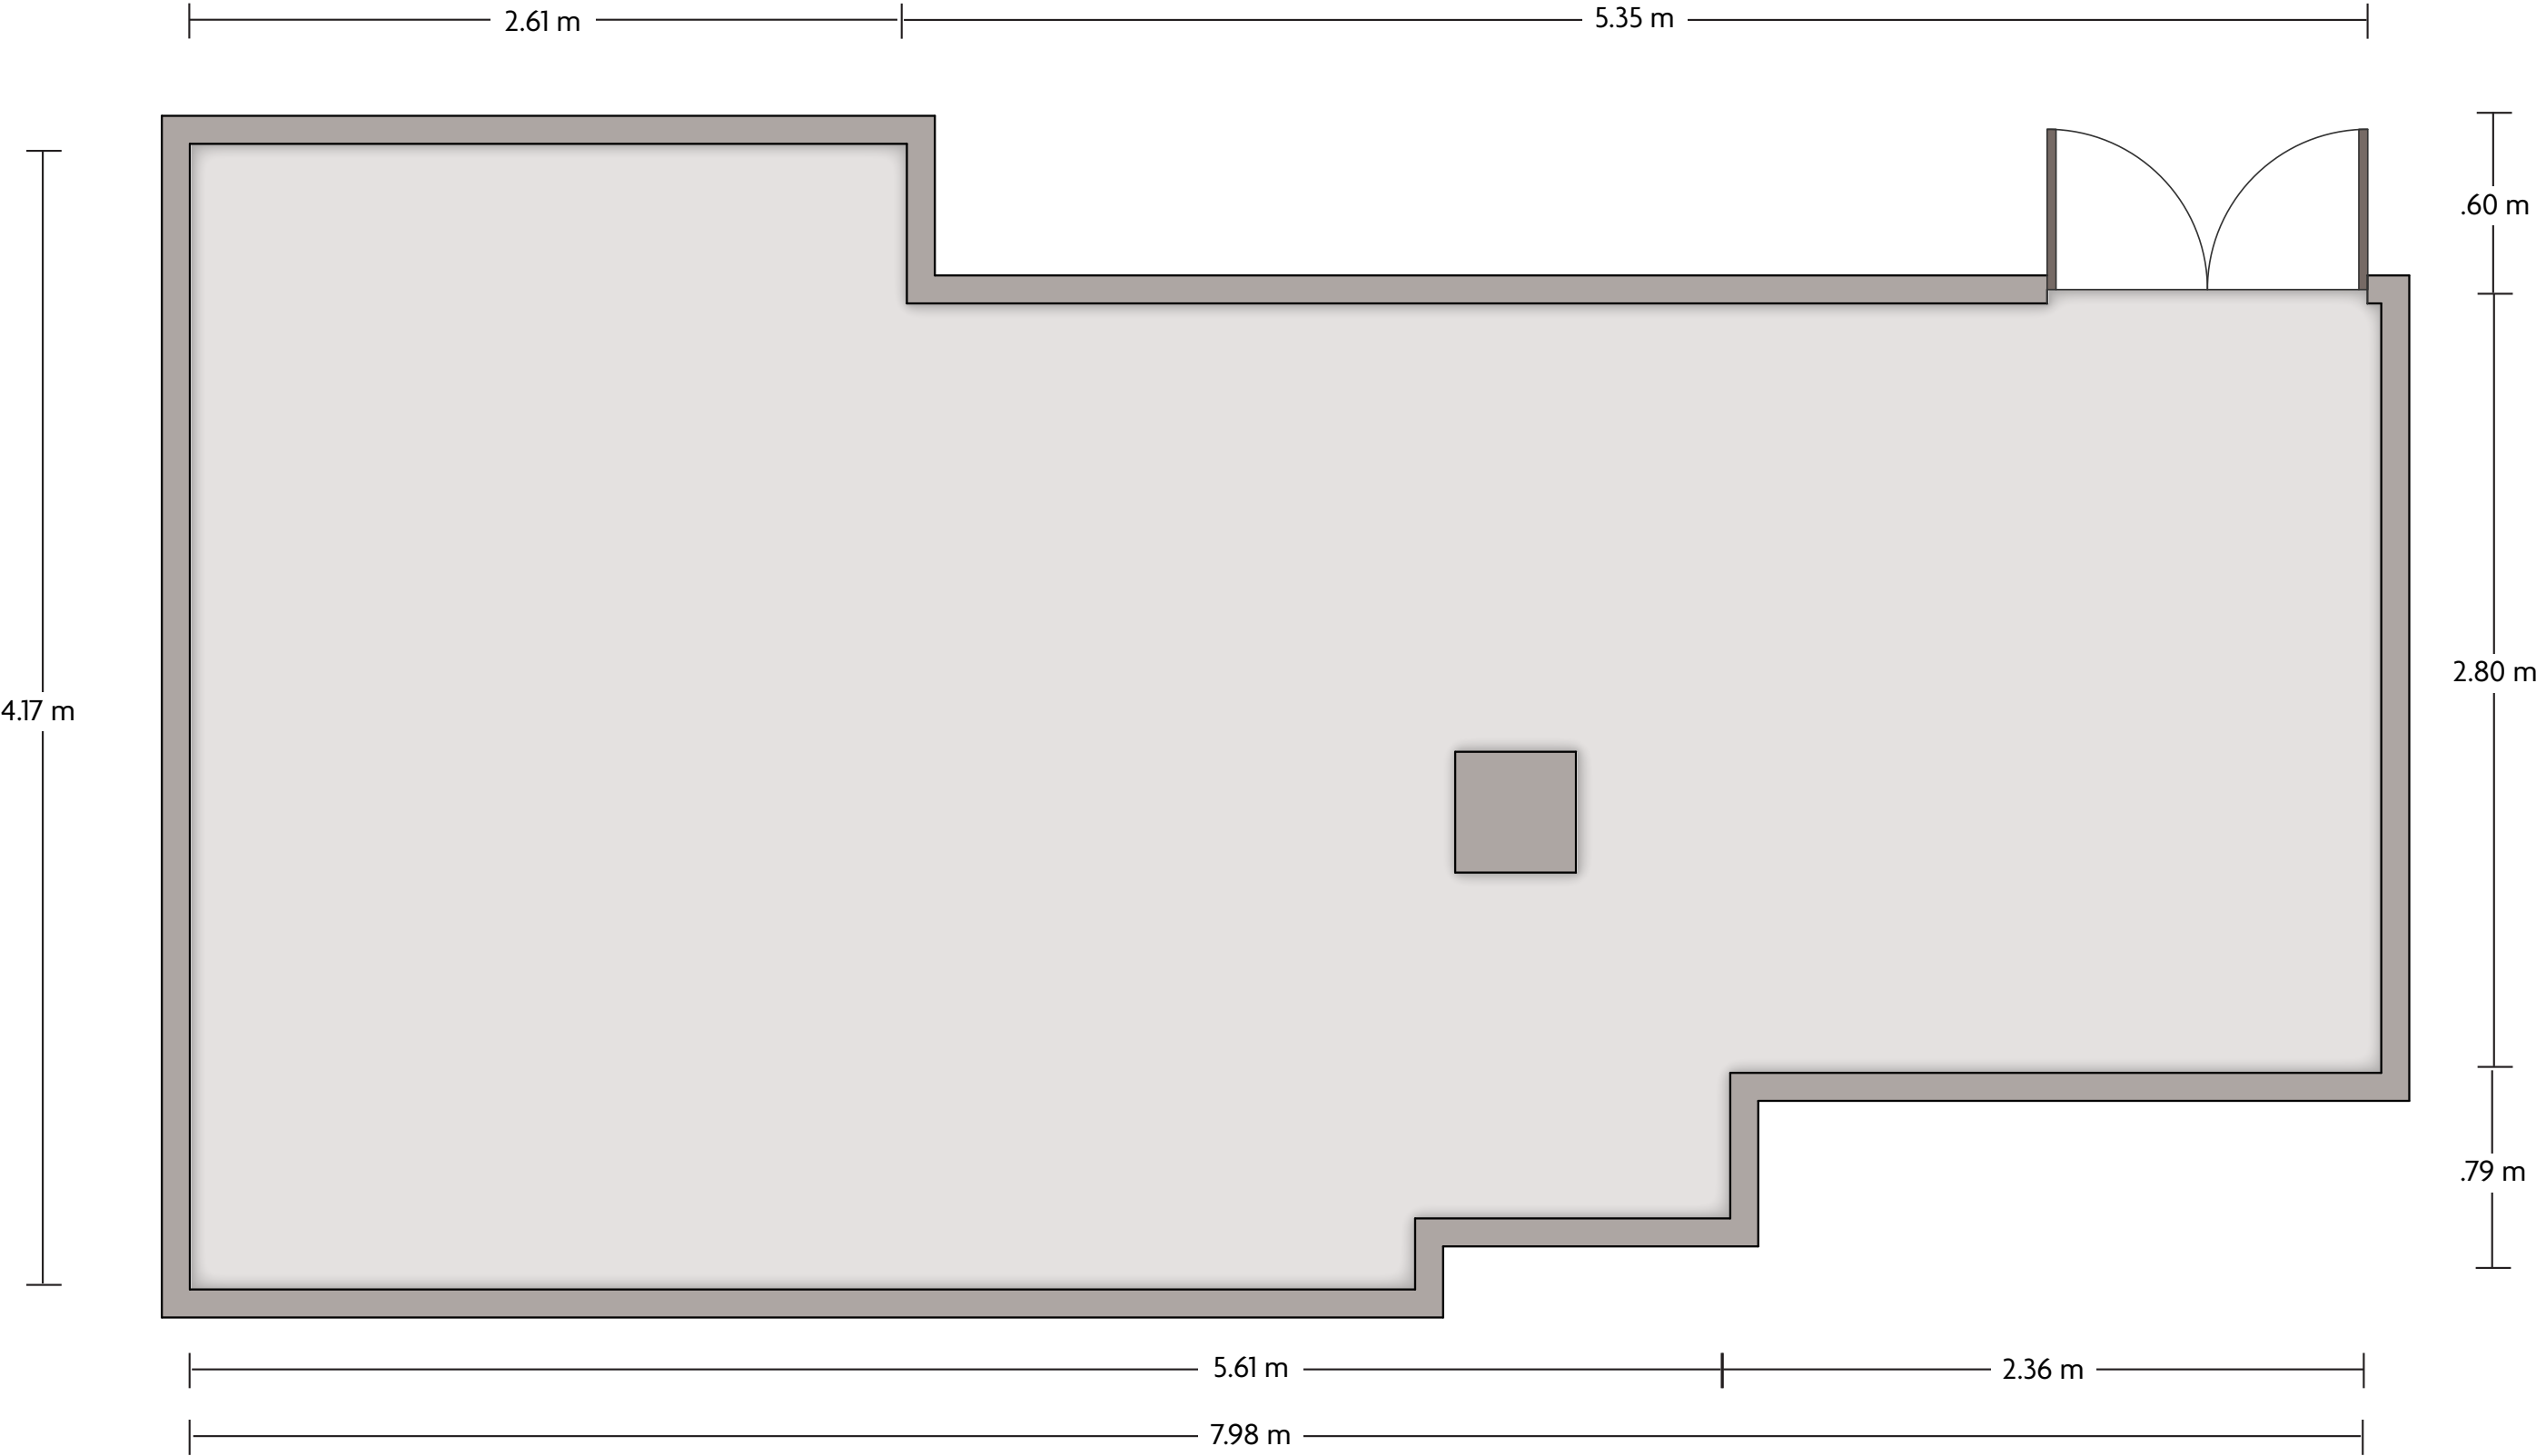

LENGTH: 9.8 m WIDTH: 6.2 m HEIGHT: 2.75 m TOTAL SQUARE METERS: 62.1 m² MAXIMUM CAPACITY: 60 POWER OUTLETS: 11

LENGTH: 5.7 m WIDTH: 3.8 m HEIGHT: 2.75 m TOTAL SQUARE METERS: 22.3 m² MAXIMUM CAPACITY: 20 POWER OUTLETS: 3

LENGTH: 7.0 m WIDTH: 6.2 m HEIGHT: 2.75 m TOTAL SQUARE METERS: 39.9 m² MAXIMUM CAPACITY: 40 POWER OUTLETS: 2

LENGTH: 8.0 m WIDTH: 4.1 m HEIGHT: 2.75 m TOTAL SQUARE METERS: 33 m² MAXIMUM CAPACITY: 10 POWER OUTLETS: 5

LENGTH: 11.0 m WIDTH: 6.2 m HEIGHT: 2.75 m TOTAL SQUARE METERS: 62.5 m² MAXIMUM CAPACITY: 65 POWER OUTLETS: 5

LENGTH: 21.0 m WIDTH: 7.4 m HEIGHT: 2.75 m TOTAL SQUARE METERS: 115.5 m² MAXIMUM CAPACITY: 80 POWER OUTLETS: 0