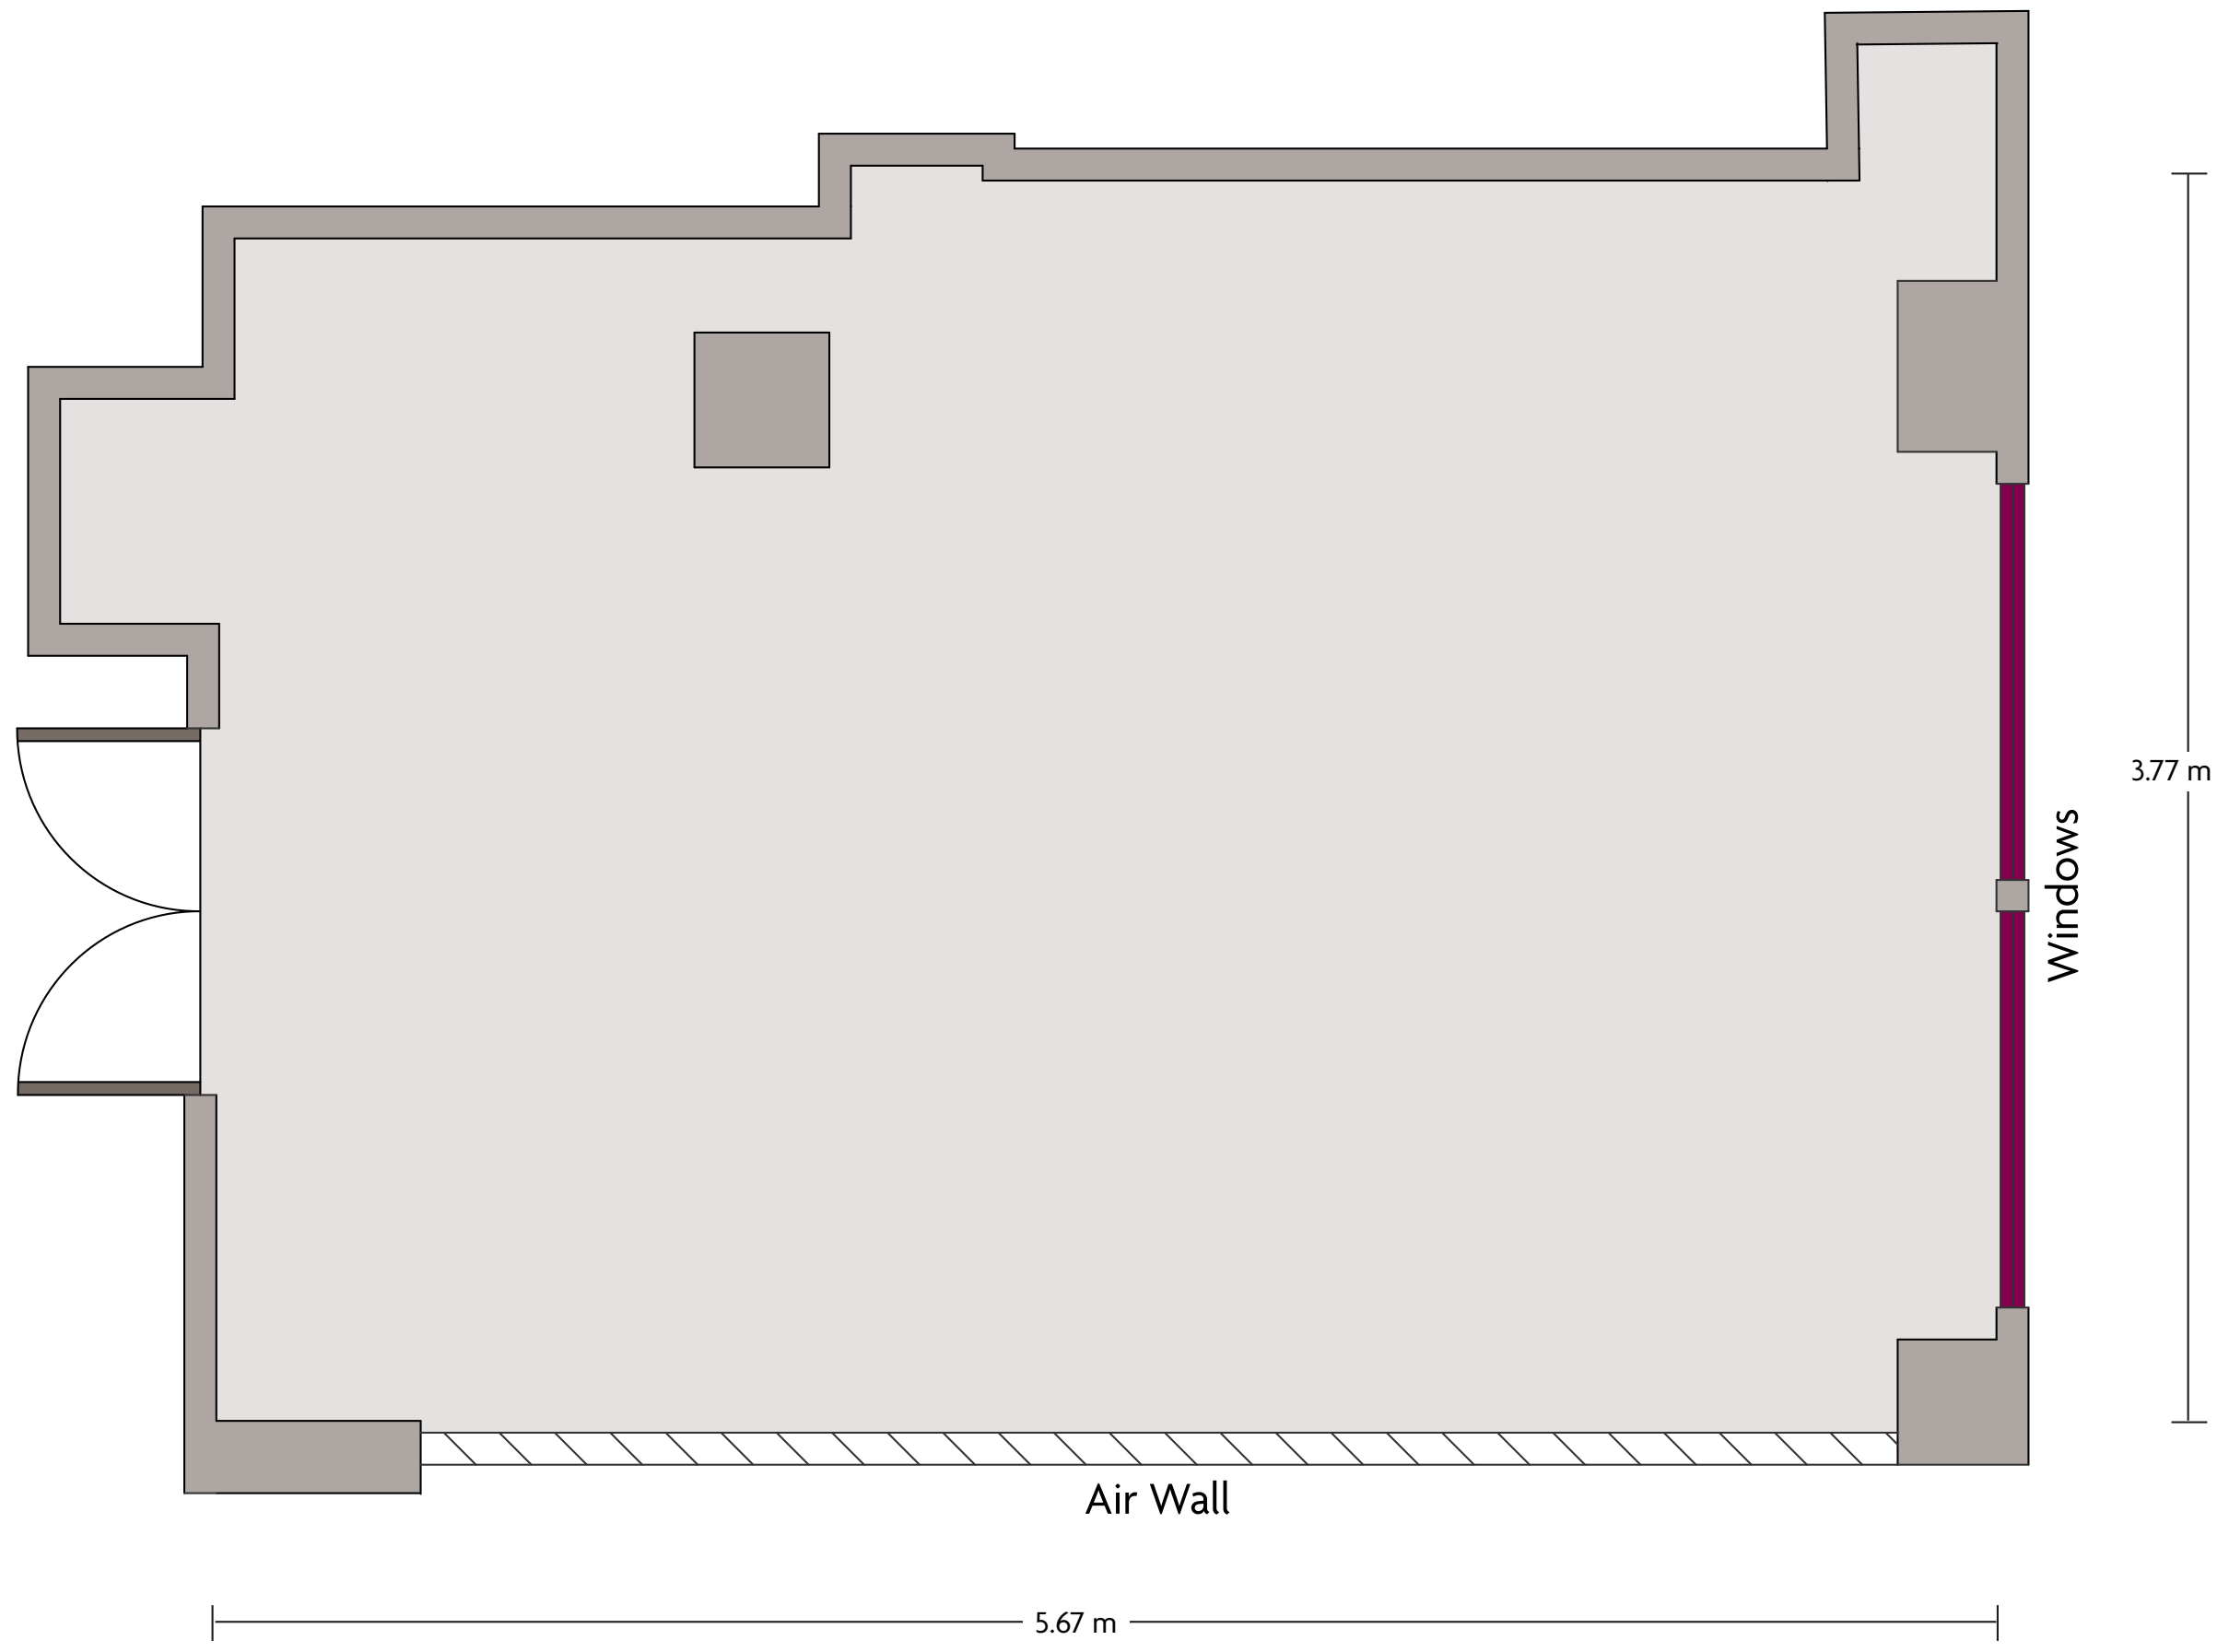

LENGTH: 9.8 m WIDTH: 6.2 m HEIGHT: 2.75 m TOTAL SQUARE METERS: 62.1 m² MAXIMUM CAPACITY: 60 POWER OUTLETS: 11

LENGTH: 5.7 m WIDTH: 3.8 m HEIGHT: 2.75 m TOTAL SQUARE METERS: 22.3 m² MAXIMUM CAPACITY: 20 POWER OUTLETS: 3

LENGTH: 7.0 m WIDTH: 6.2 m HEIGHT: 2.75 m TOTAL SQUARE METERS: 39.9 m² MAXIMUM CAPACITY: 40 POWER OUTLETS: 2

LENGTH: 8.0 m WIDTH: 4.1 m HEIGHT: 2.75 m TOTAL SQUARE METERS: 33 m² MAXIMUM CAPACITY: 10 POWER OUTLETS: 5

LENGTH: 11.0 m WIDTH: 6.2 m HEIGHT: 2.75 m TOTAL SQUARE METERS: 62.5 m² MAXIMUM CAPACITY: 65 POWER OUTLETS: 5

LENGTH: 21.0 m WIDTH: 7.4 m HEIGHT: 2.75 m TOTAL SQUARE METERS: 115.5 m² MAXIMUM CAPACITY: 80 POWER OUTLETS: 0