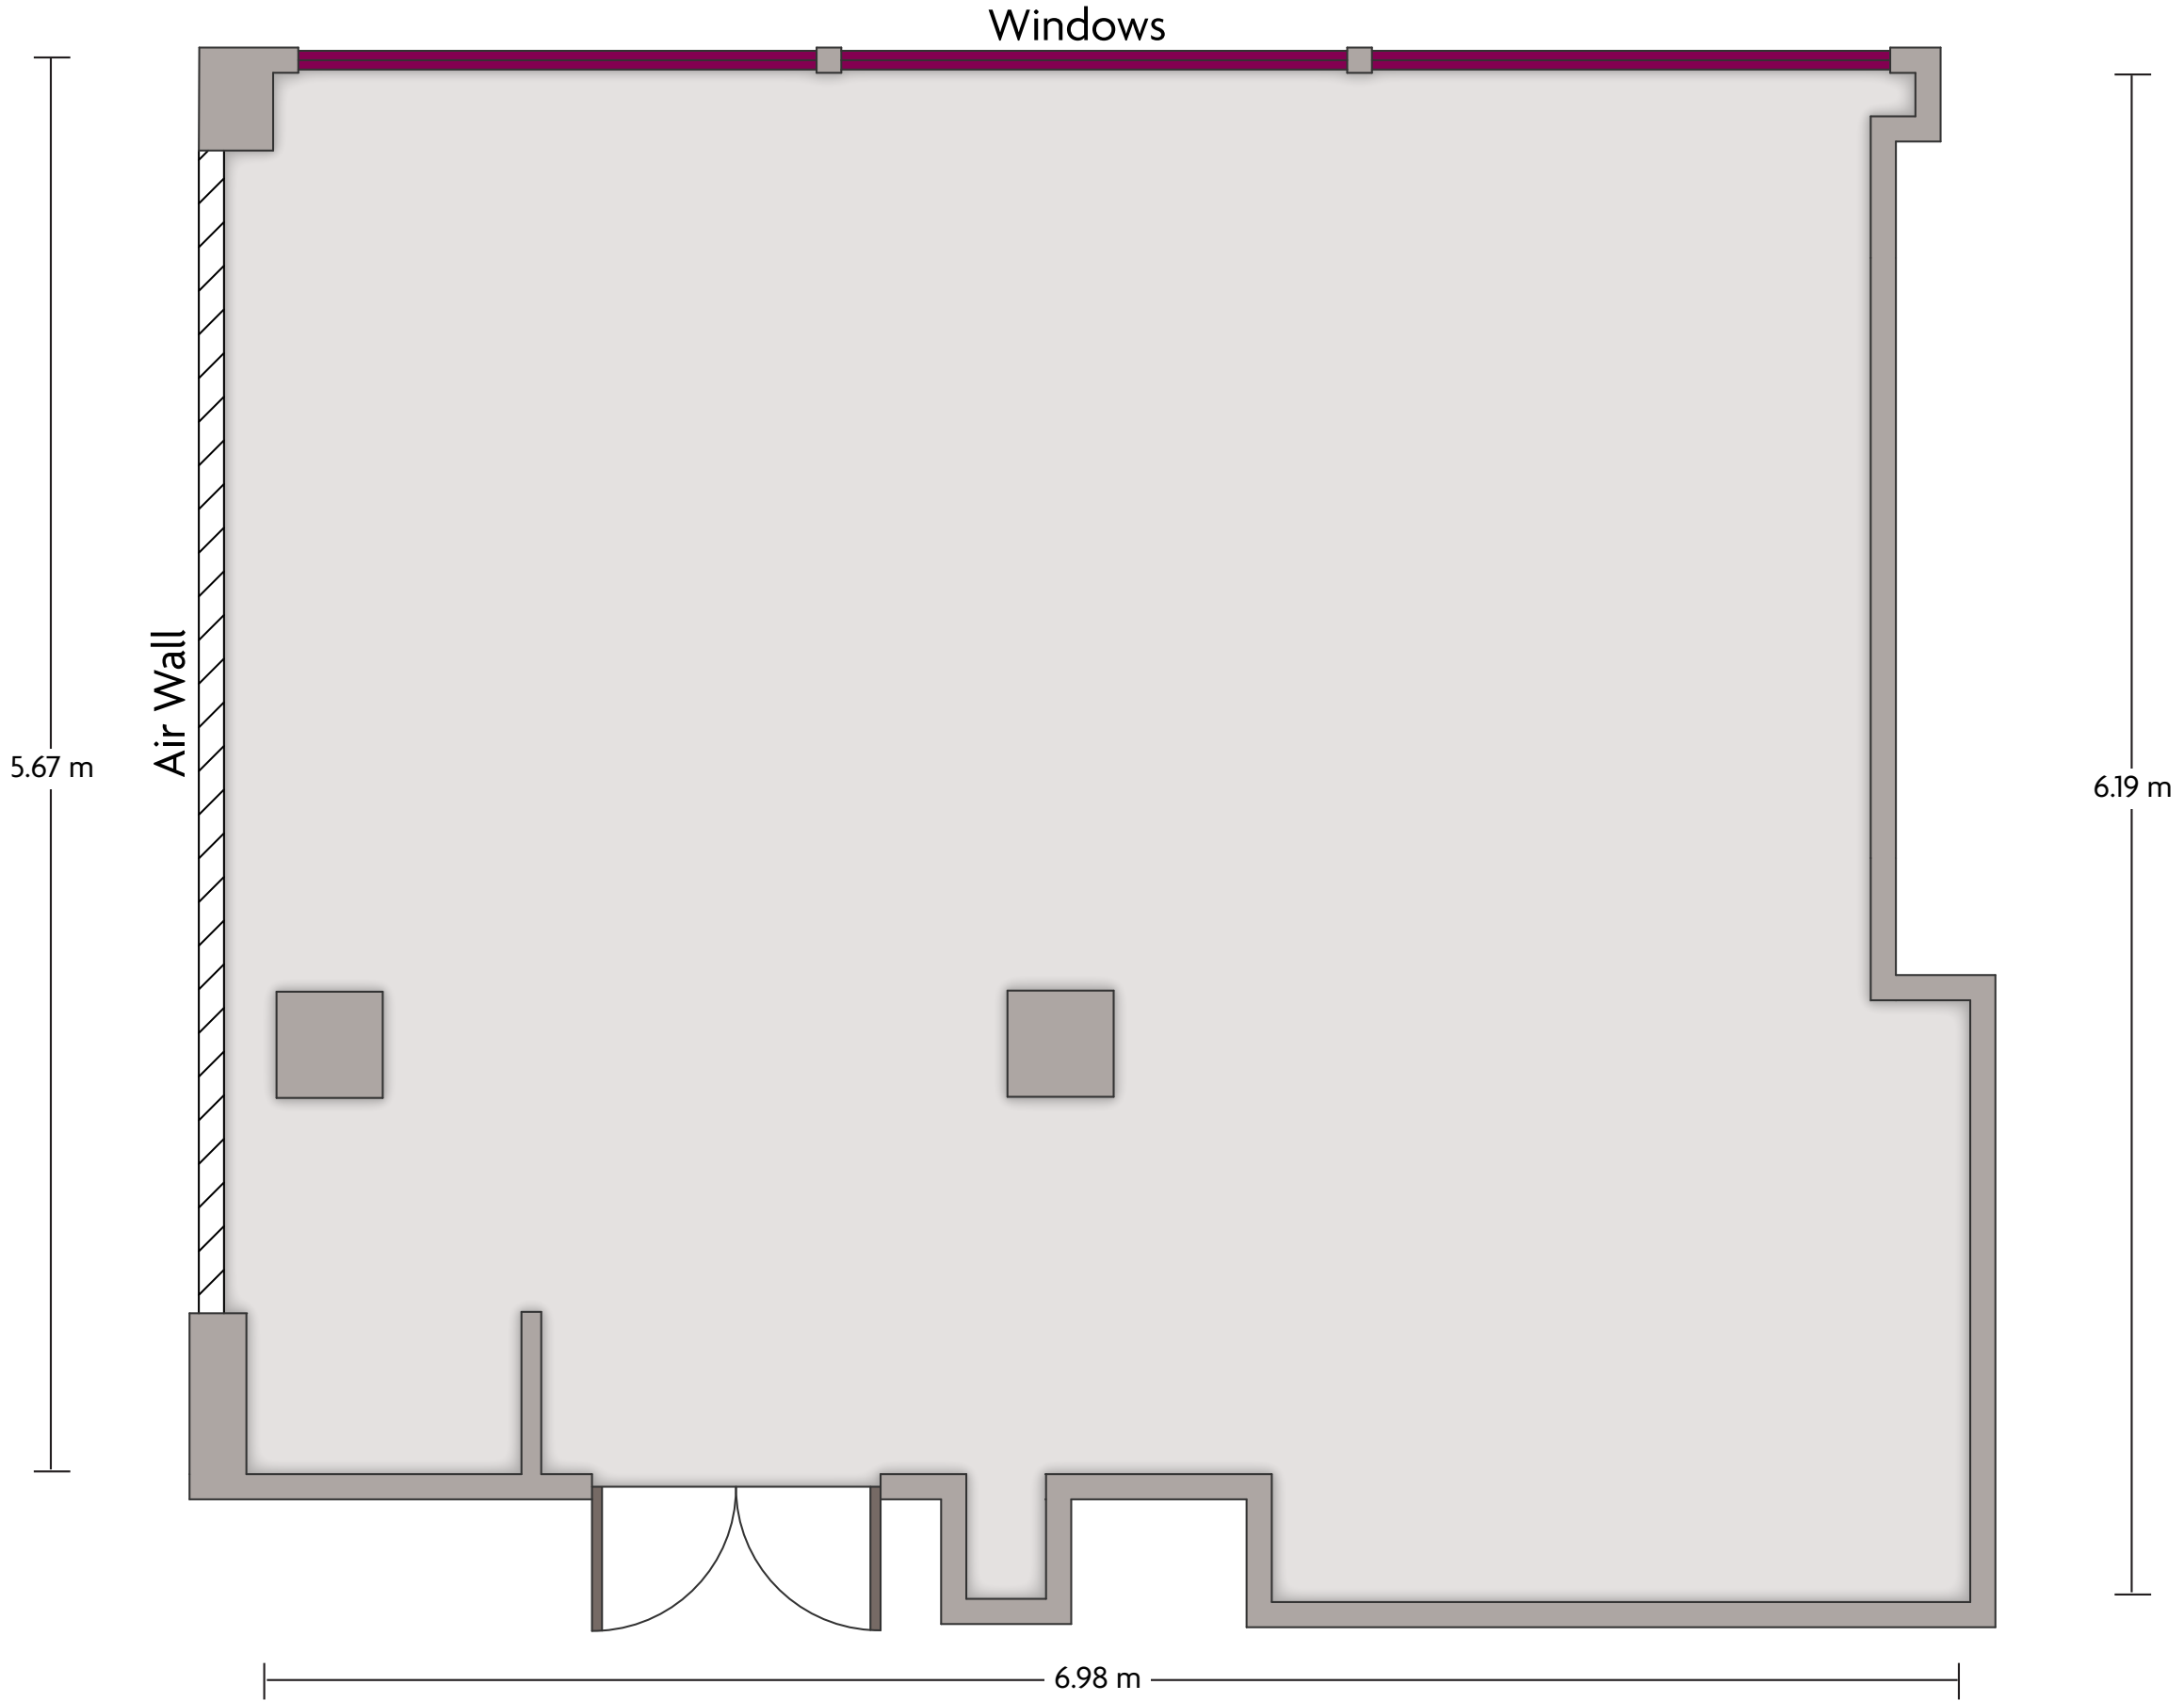

LENGTH: 9.8 m WIDTH: 6.2 m HEIGHT: 2.75 m TOTAL SQUARE METERS: 62.1 m² MAXIMUM CAPACITY: 60 POWER OUTLETS: 11

LENGTH: 5.7 m WIDTH: 3.8 m HEIGHT: 2.75 m TOTAL SQUARE METERS: 22.3 m² MAXIMUM CAPACITY: 20 POWER OUTLETS: 3

LENGTH: 7.0 m WIDTH: 6.2 m HEIGHT: 2.75 m TOTAL SQUARE METERS: 39.9 m² MAXIMUM CAPACITY: 40 POWER OUTLETS: 2

LENGTH: 8.0 m WIDTH: 4.1 m HEIGHT: 2.75 m TOTAL SQUARE METERS: 33 m² MAXIMUM CAPACITY: 10 POWER OUTLETS: 5

LENGTH: 11.0 m WIDTH: 6.2 m HEIGHT: 2.75 m TOTAL SQUARE METERS: 62.5 m² MAXIMUM CAPACITY: 65 POWER OUTLETS: 5

LENGTH: 21.0 m WIDTH: 7.4 m HEIGHT: 2.75 m TOTAL SQUARE METERS: 115.5 m² MAXIMUM CAPACITY: 80 POWER OUTLETS: 0