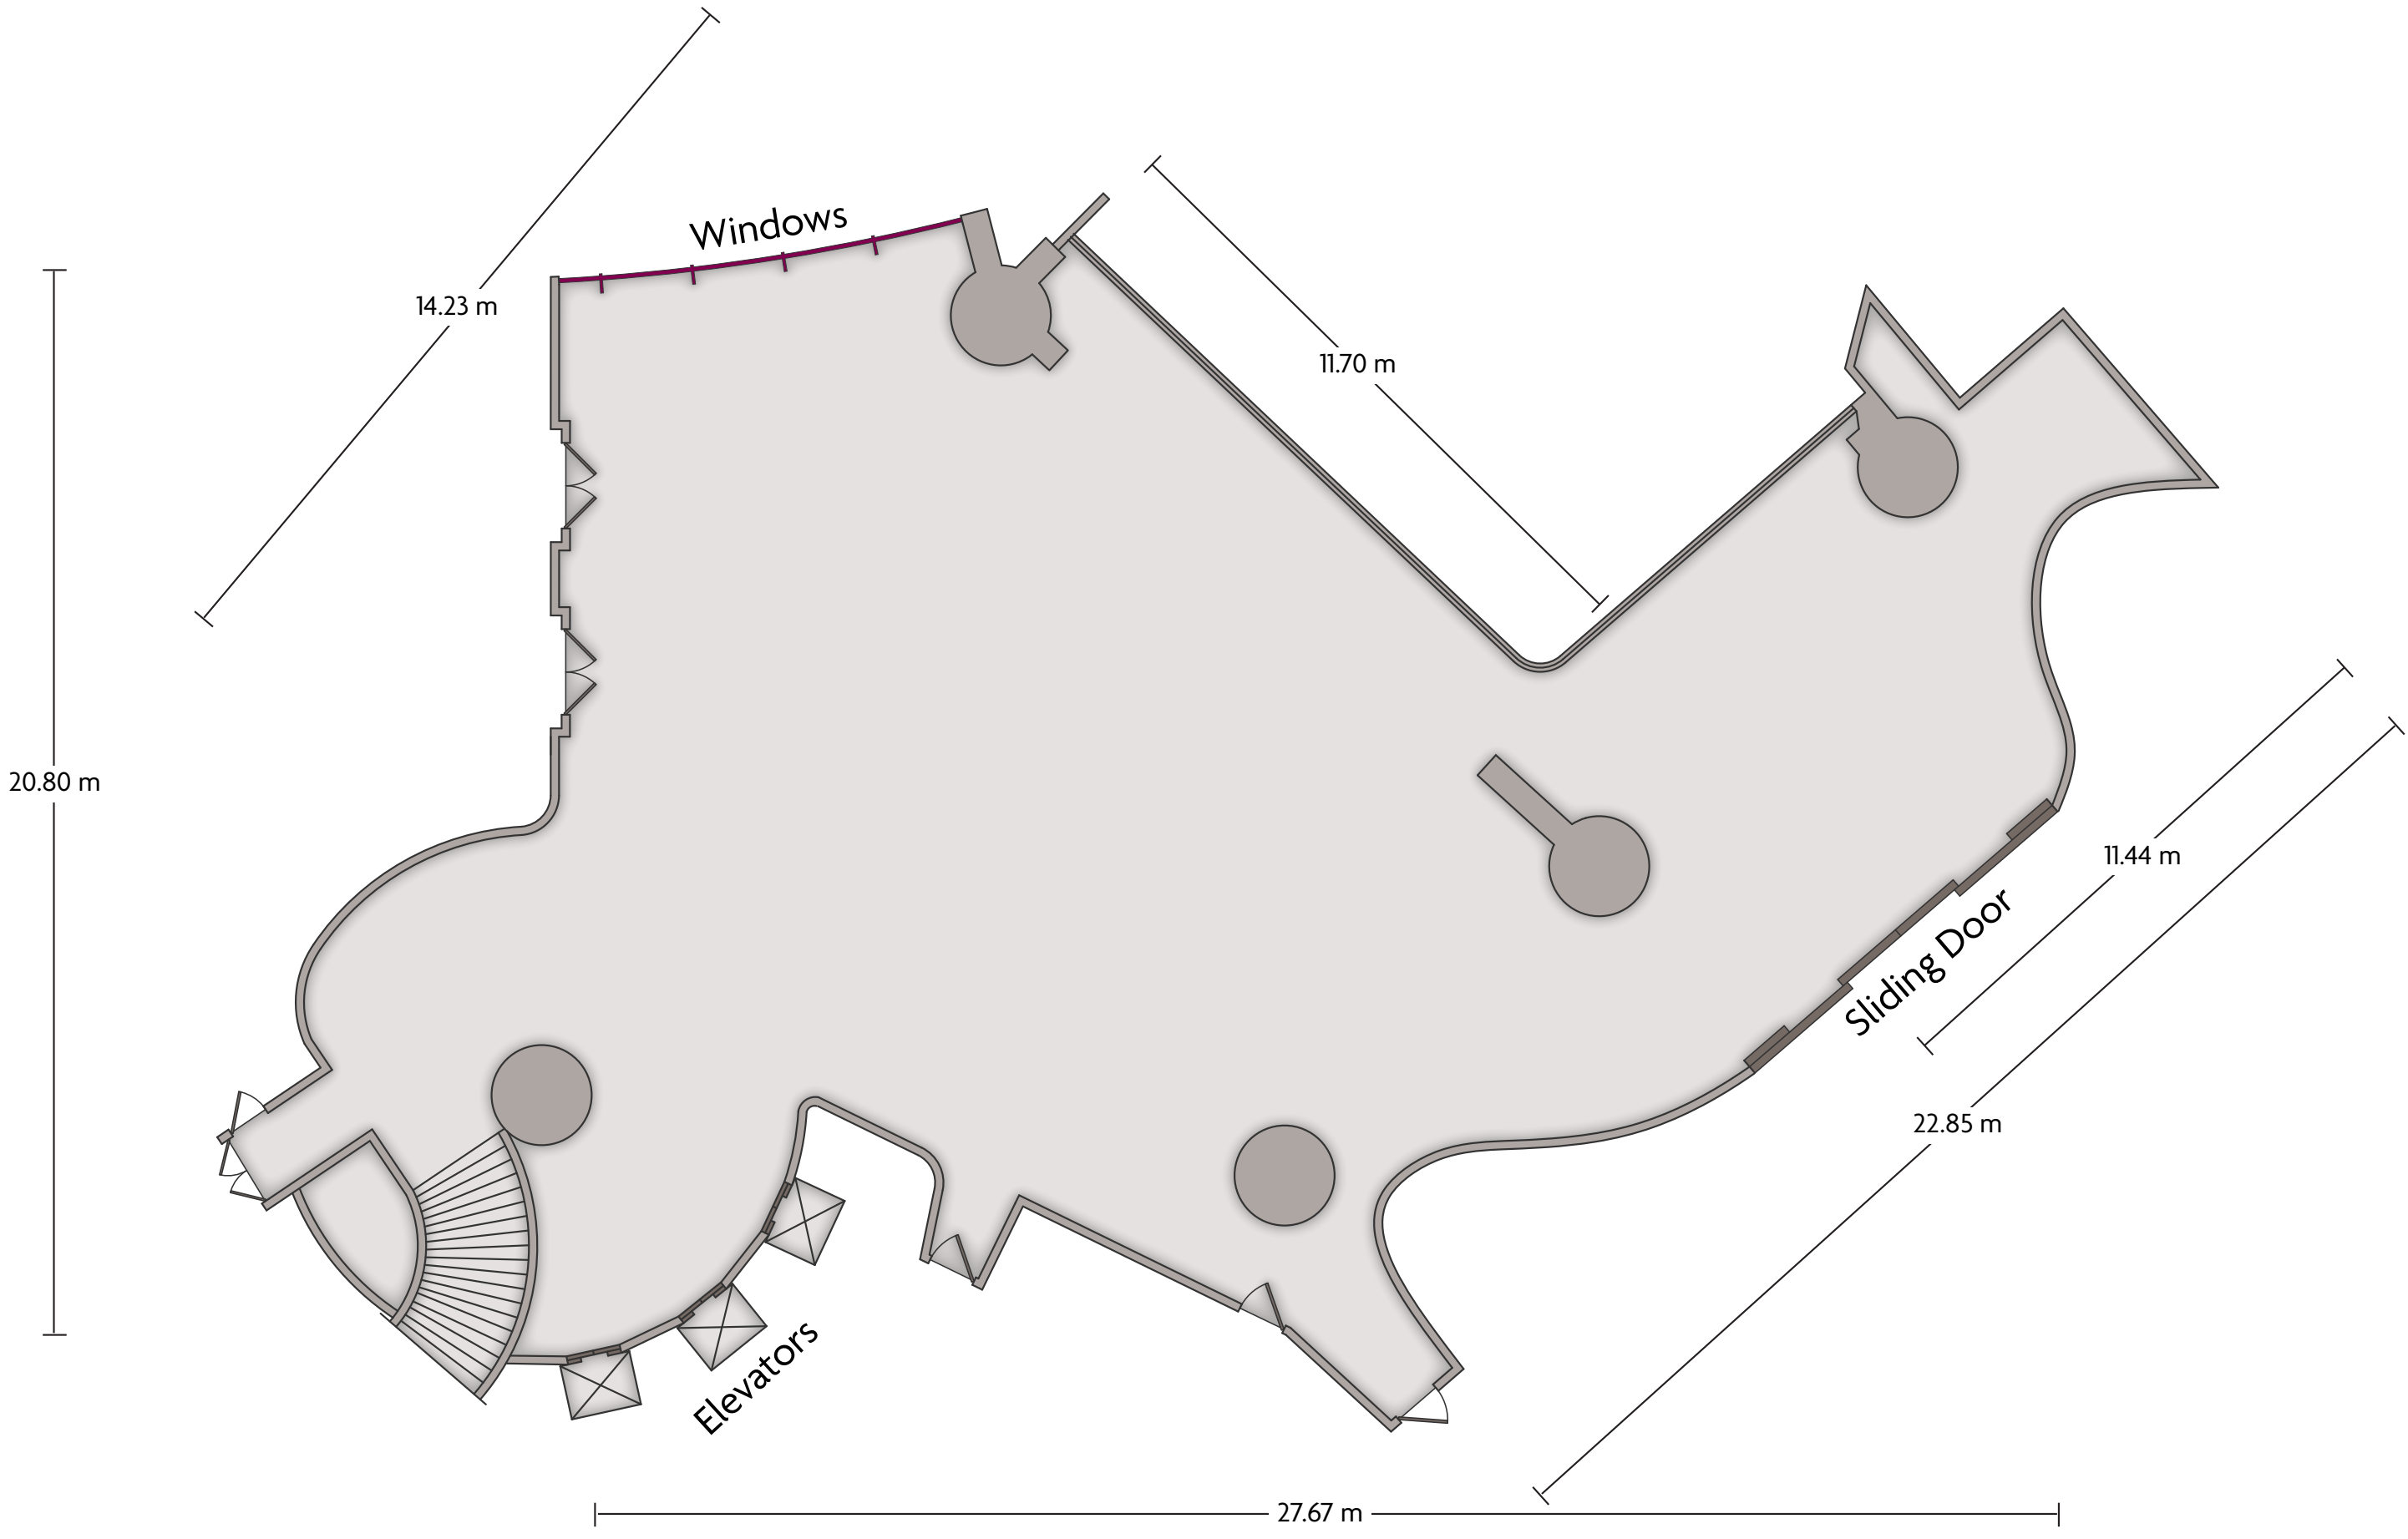

LENGTH: 9.25 m WIDTH: 9.26 m HEIGHT: 3.30 m TOTAL SQUARE METERS: 72.80 m² MAXIMUM CAPACITY: 80 POWER OUTLETS: 5

The Residencia, Tower 7 Rua de Perola Oriental I Macau SAR, Macau I 853.2888.6888

*Multiple layout options available for this space.

Crowne Plaza® Macau - Pearl Palace Ballroom

LENGTH: 46.26 m WIDTH: 21.53 m HEIGHT: 4.60 m TOTAL SQUARE METERS: 755.00 m² MAXIMUM CAPACITY: 800 POWER OUTLETS: 20

The Residencia, Tower 7 Rua de Perola Oriental I Macau SAR, Macau I 853.2888.6888

*Multiple layout options available for this space.

Crowne Plaza® Macau - Pre-function Area

LENGTH: 27.67 m WIDTH: 20.80 m HEIGHT: 4.60 m TOTAL SQUARE METERS: 405.96 m² MAXIMUM CAPACITY: 200 POWER OUTLETS: 21