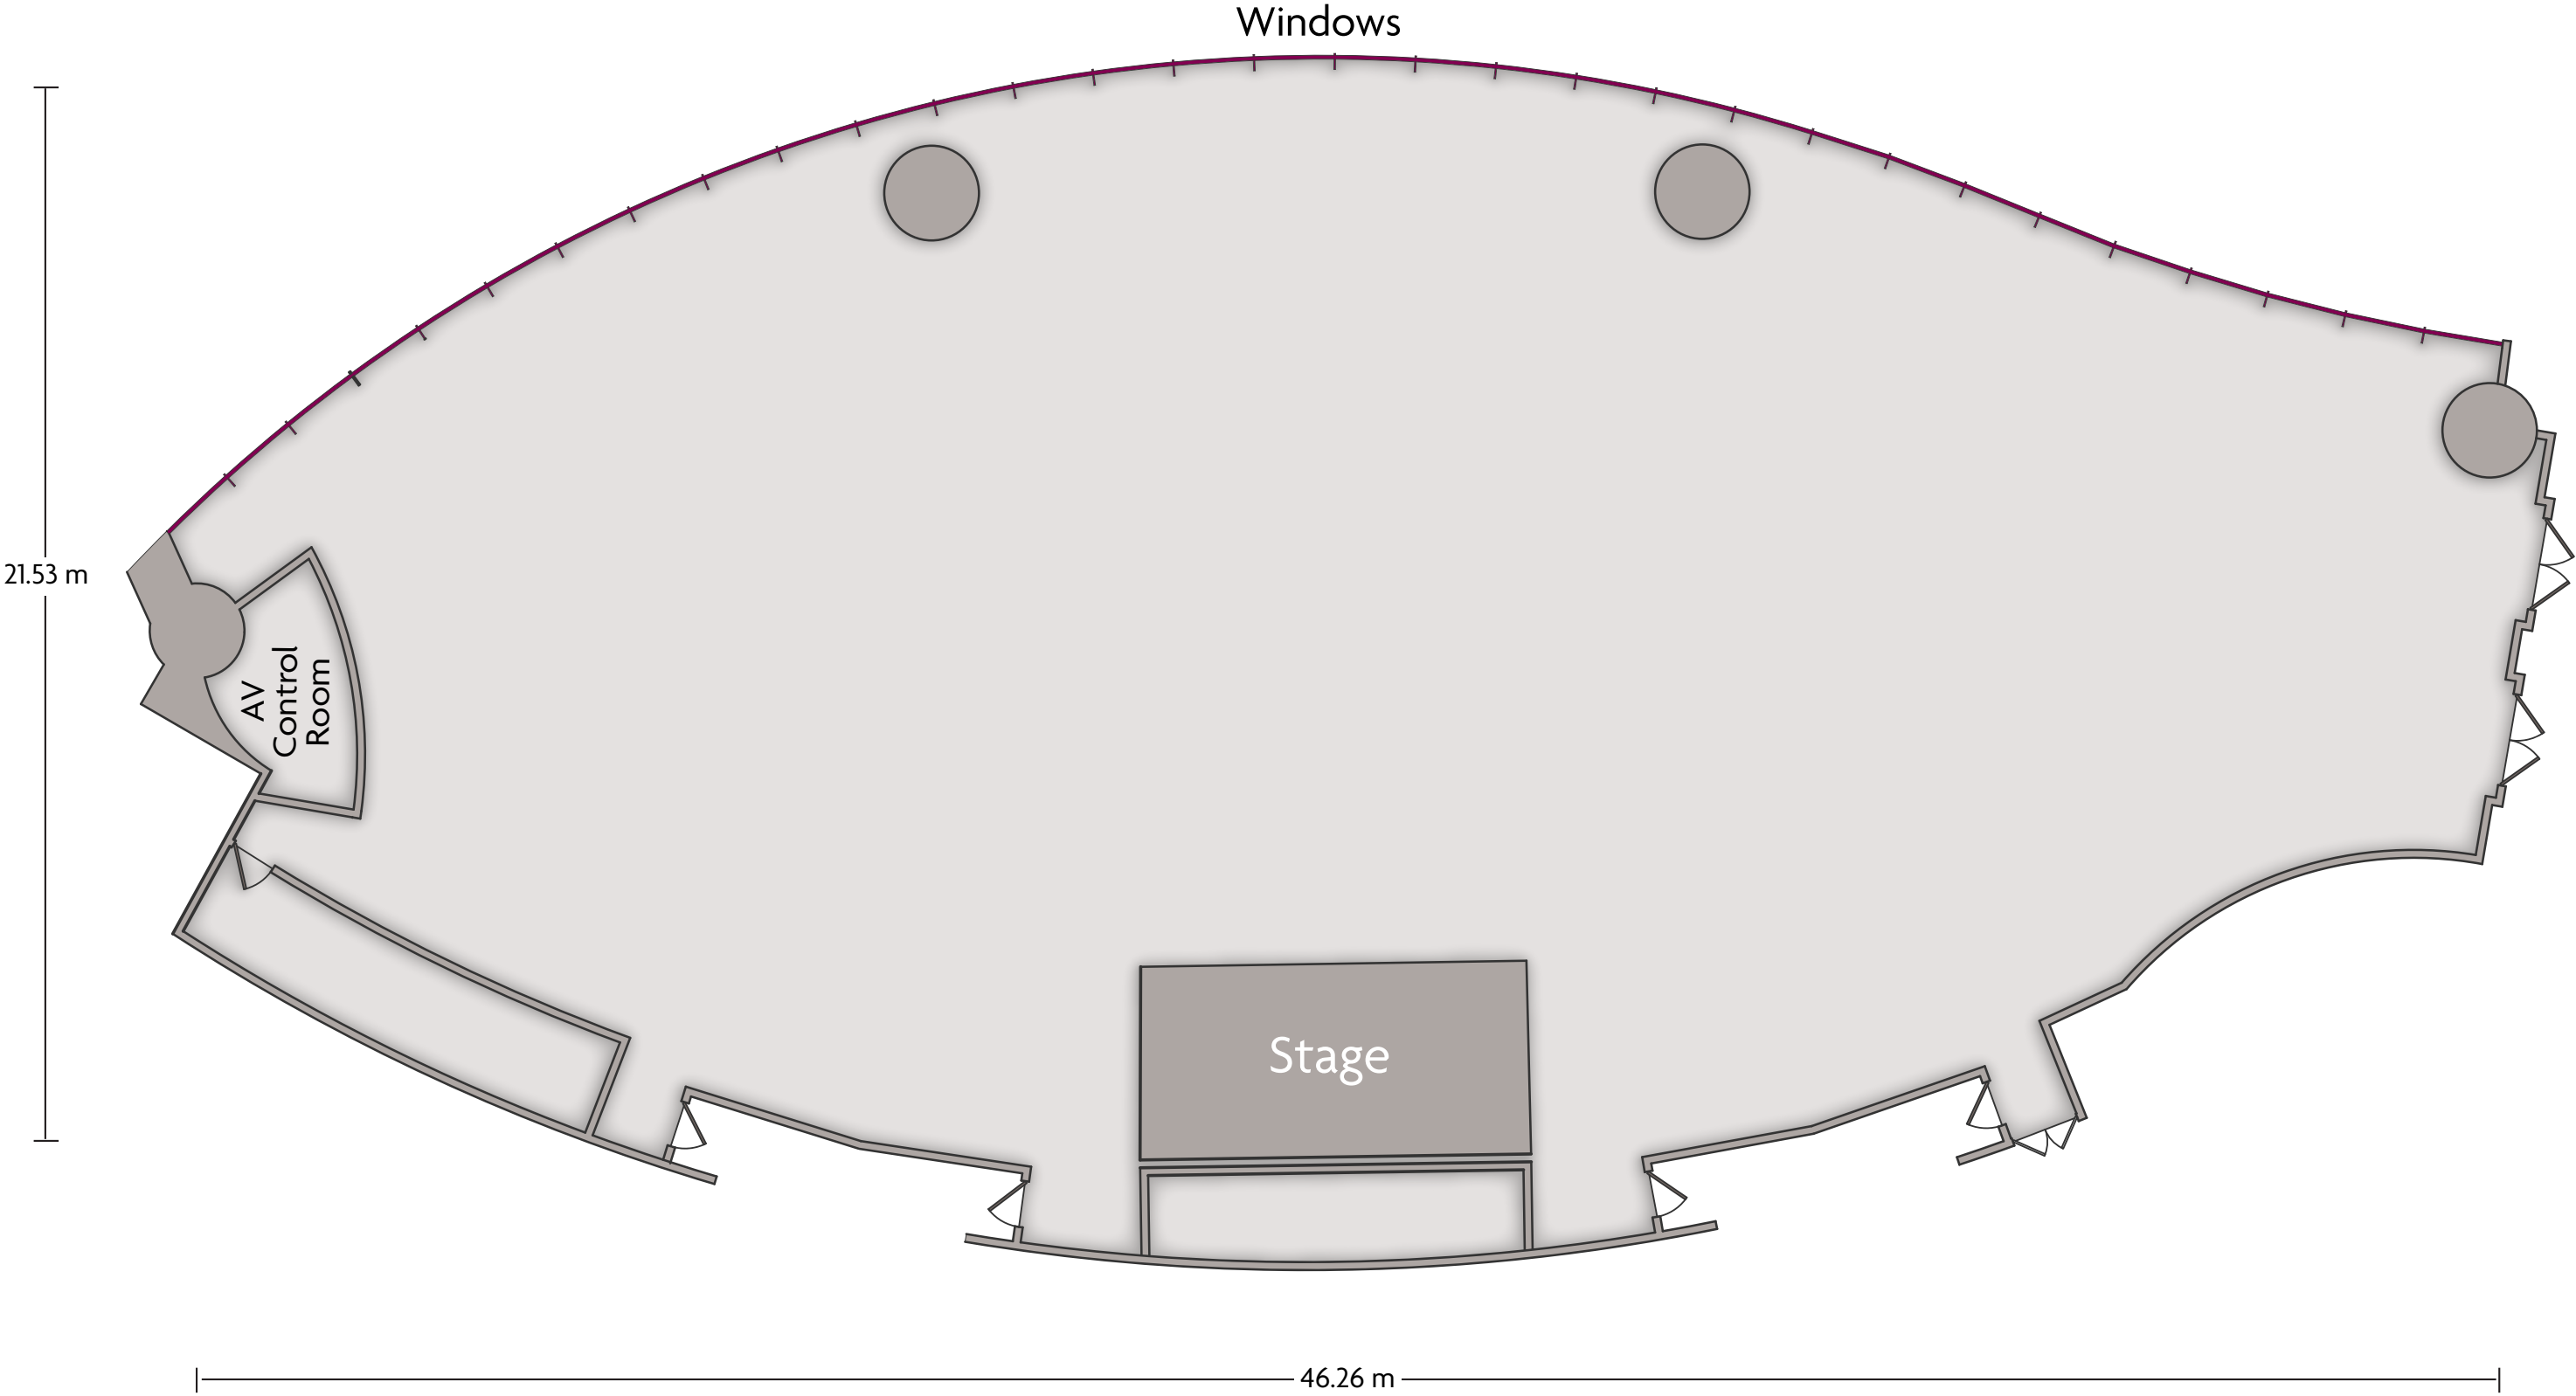

LENGTH: 9.25 m WIDTH: 9.26 m HEIGHT: 3.30 m TOTAL SQUARE METERS: 72.80 m² MAXIMUM CAPACITY: 80 POWER OUTLETS: 5

The Residencia, Tower 7 Rua de Perola Oriental I Macau SAR, Macau I 853.2888.6888

*Multiple layout options available for this space.

Crowne Plaza® Macau - Pearl Palace Ballroom

LENGTH: 46.26 m WIDTH: 21.53 m HEIGHT: 4.60 m TOTAL SQUARE METERS: 755.00 m² MAXIMUM CAPACITY: 800 POWER OUTLETS: 20

The Residencia, Tower 7 Rua de Perola Oriental I Macau SAR, Macau I 853.2888.6888

*Multiple layout options available for this space.

Crowne Plaza® Macau - Pre-function Area

LENGTH: 27.67 m WIDTH: 20.80 m HEIGHT: 4.60 m TOTAL SQUARE METERS: 405.96 m² MAXIMUM CAPACITY: 200 POWER OUTLETS: 21