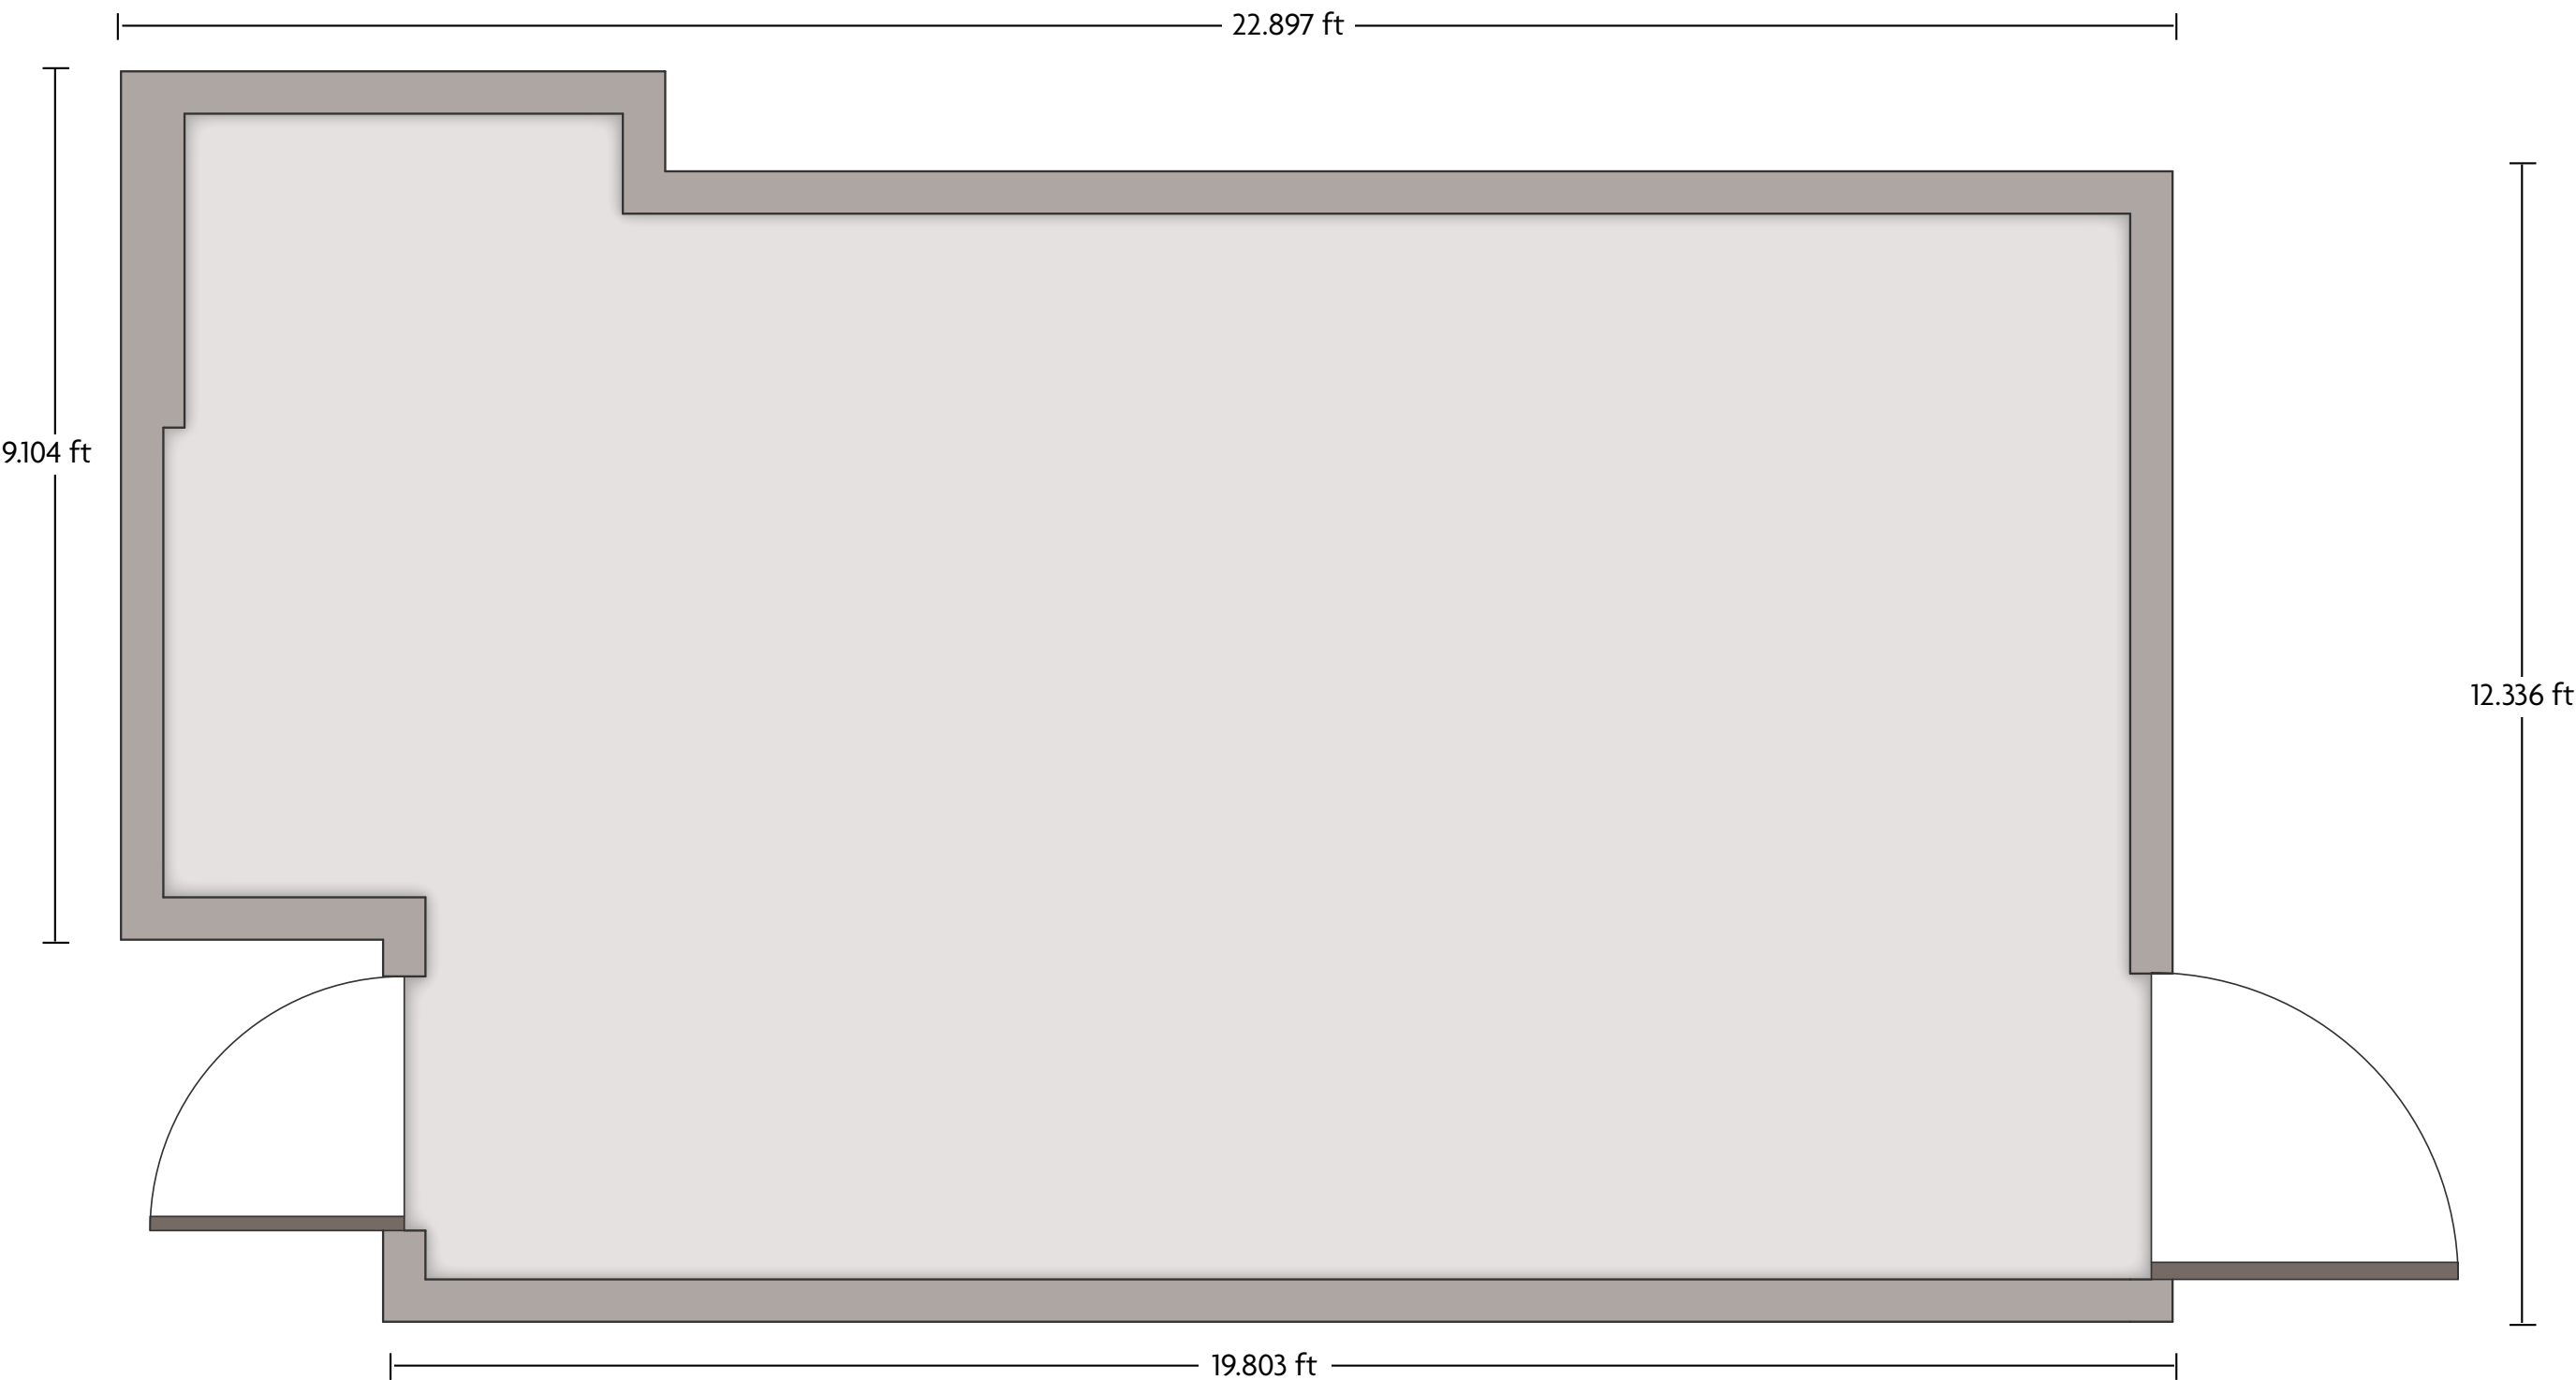

Crowne Plaza® Los Angeles Harbor Hotel - Beacon Room

LENGTH: 22.9 Ft WIDTH: 12.4 Ft HEIGHT: 7.9 Ft TOTAL SQUARE FEET: 274 Sq Ft MAXIMUM CAPACITY: 20 POWER OUTLETS: 3

601 S. Palos Verdes St. | San Pedro, CA 90731 | 1-310-521-8053

*Multiple layout options available for this space.

Crowne Plaza® Los Angeles Harbor Hotel - Crowne Room

LENGTH: 58.6 Ft WIDTH: 47.5 Ft HEIGHT: 3.5 Ft TOTAL SQUARE FEET: 2902 Sq Ft MAXIMUM CAPACITY: 275 POWER OUTLETS: 10

601 S. Palos Verdes St. | San Pedro, CA 90731 | 1-310-521-8053

*Multiple layout options available for this space.

Crowne Plaza® Los Angeles Harbor Hotel - Executive Ballroom

LENGTH: 25.7 Ft WIDTH: 24.9 Ft HEIGHT: 8.3 Ft TOTAL SQUARE FEET: 566 Sq Ft MAXIMUM CAPACITY: 30 POWER OUTLETS: 5

*Multiple layout options available for this space.

Crowne Plaza® Los Angeles Harbor Hotel - PV Room

LENGTH: 21.5 Ft WIDTH: 13.4 Ft HEIGHT: 7.9 Ft TOTAL SQUARE FEET: 273 Sq Ft MAXIMUM CAPACITY: 20 POWER OUTLETS: 5