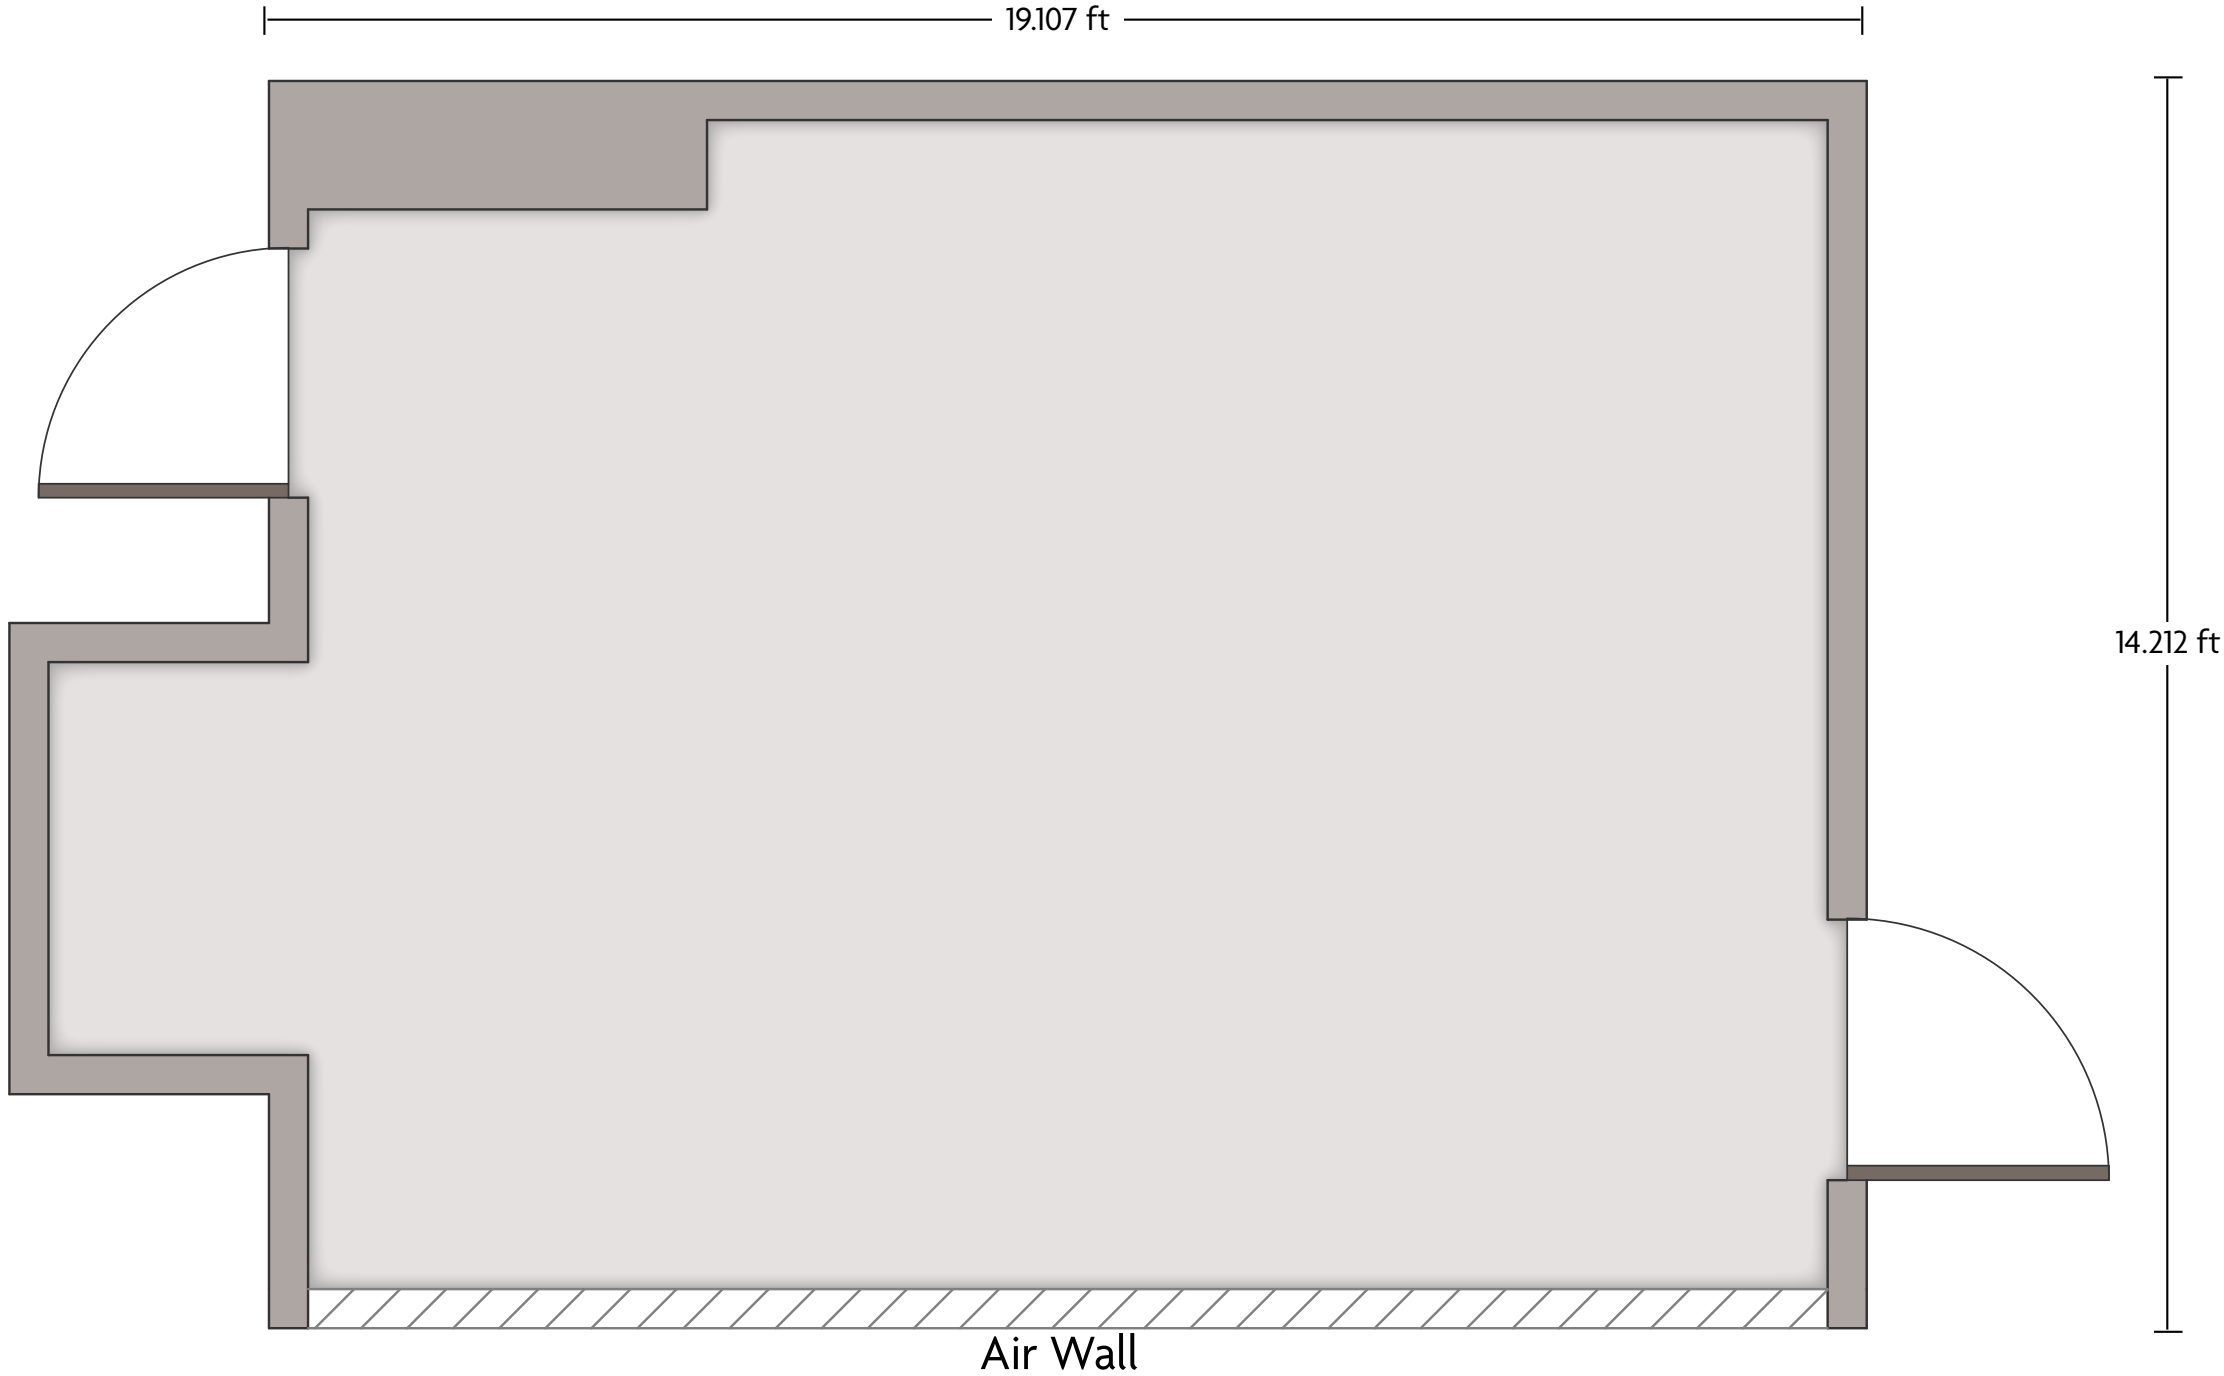

LENGTH: 19.1 Ft   WIDTH: 14.2 Ft   HEIGHT: 8.8 Ft   TOTAL SQUARE FEET: 292 Sq Ft   MAXIMUM CAPACITY: 20   POWER OUTLETS: 3

601 S. Palos Verdes St. | San Pedro, CA 90731 | 1-310-521-8053

*Multiple layout options available for this space.