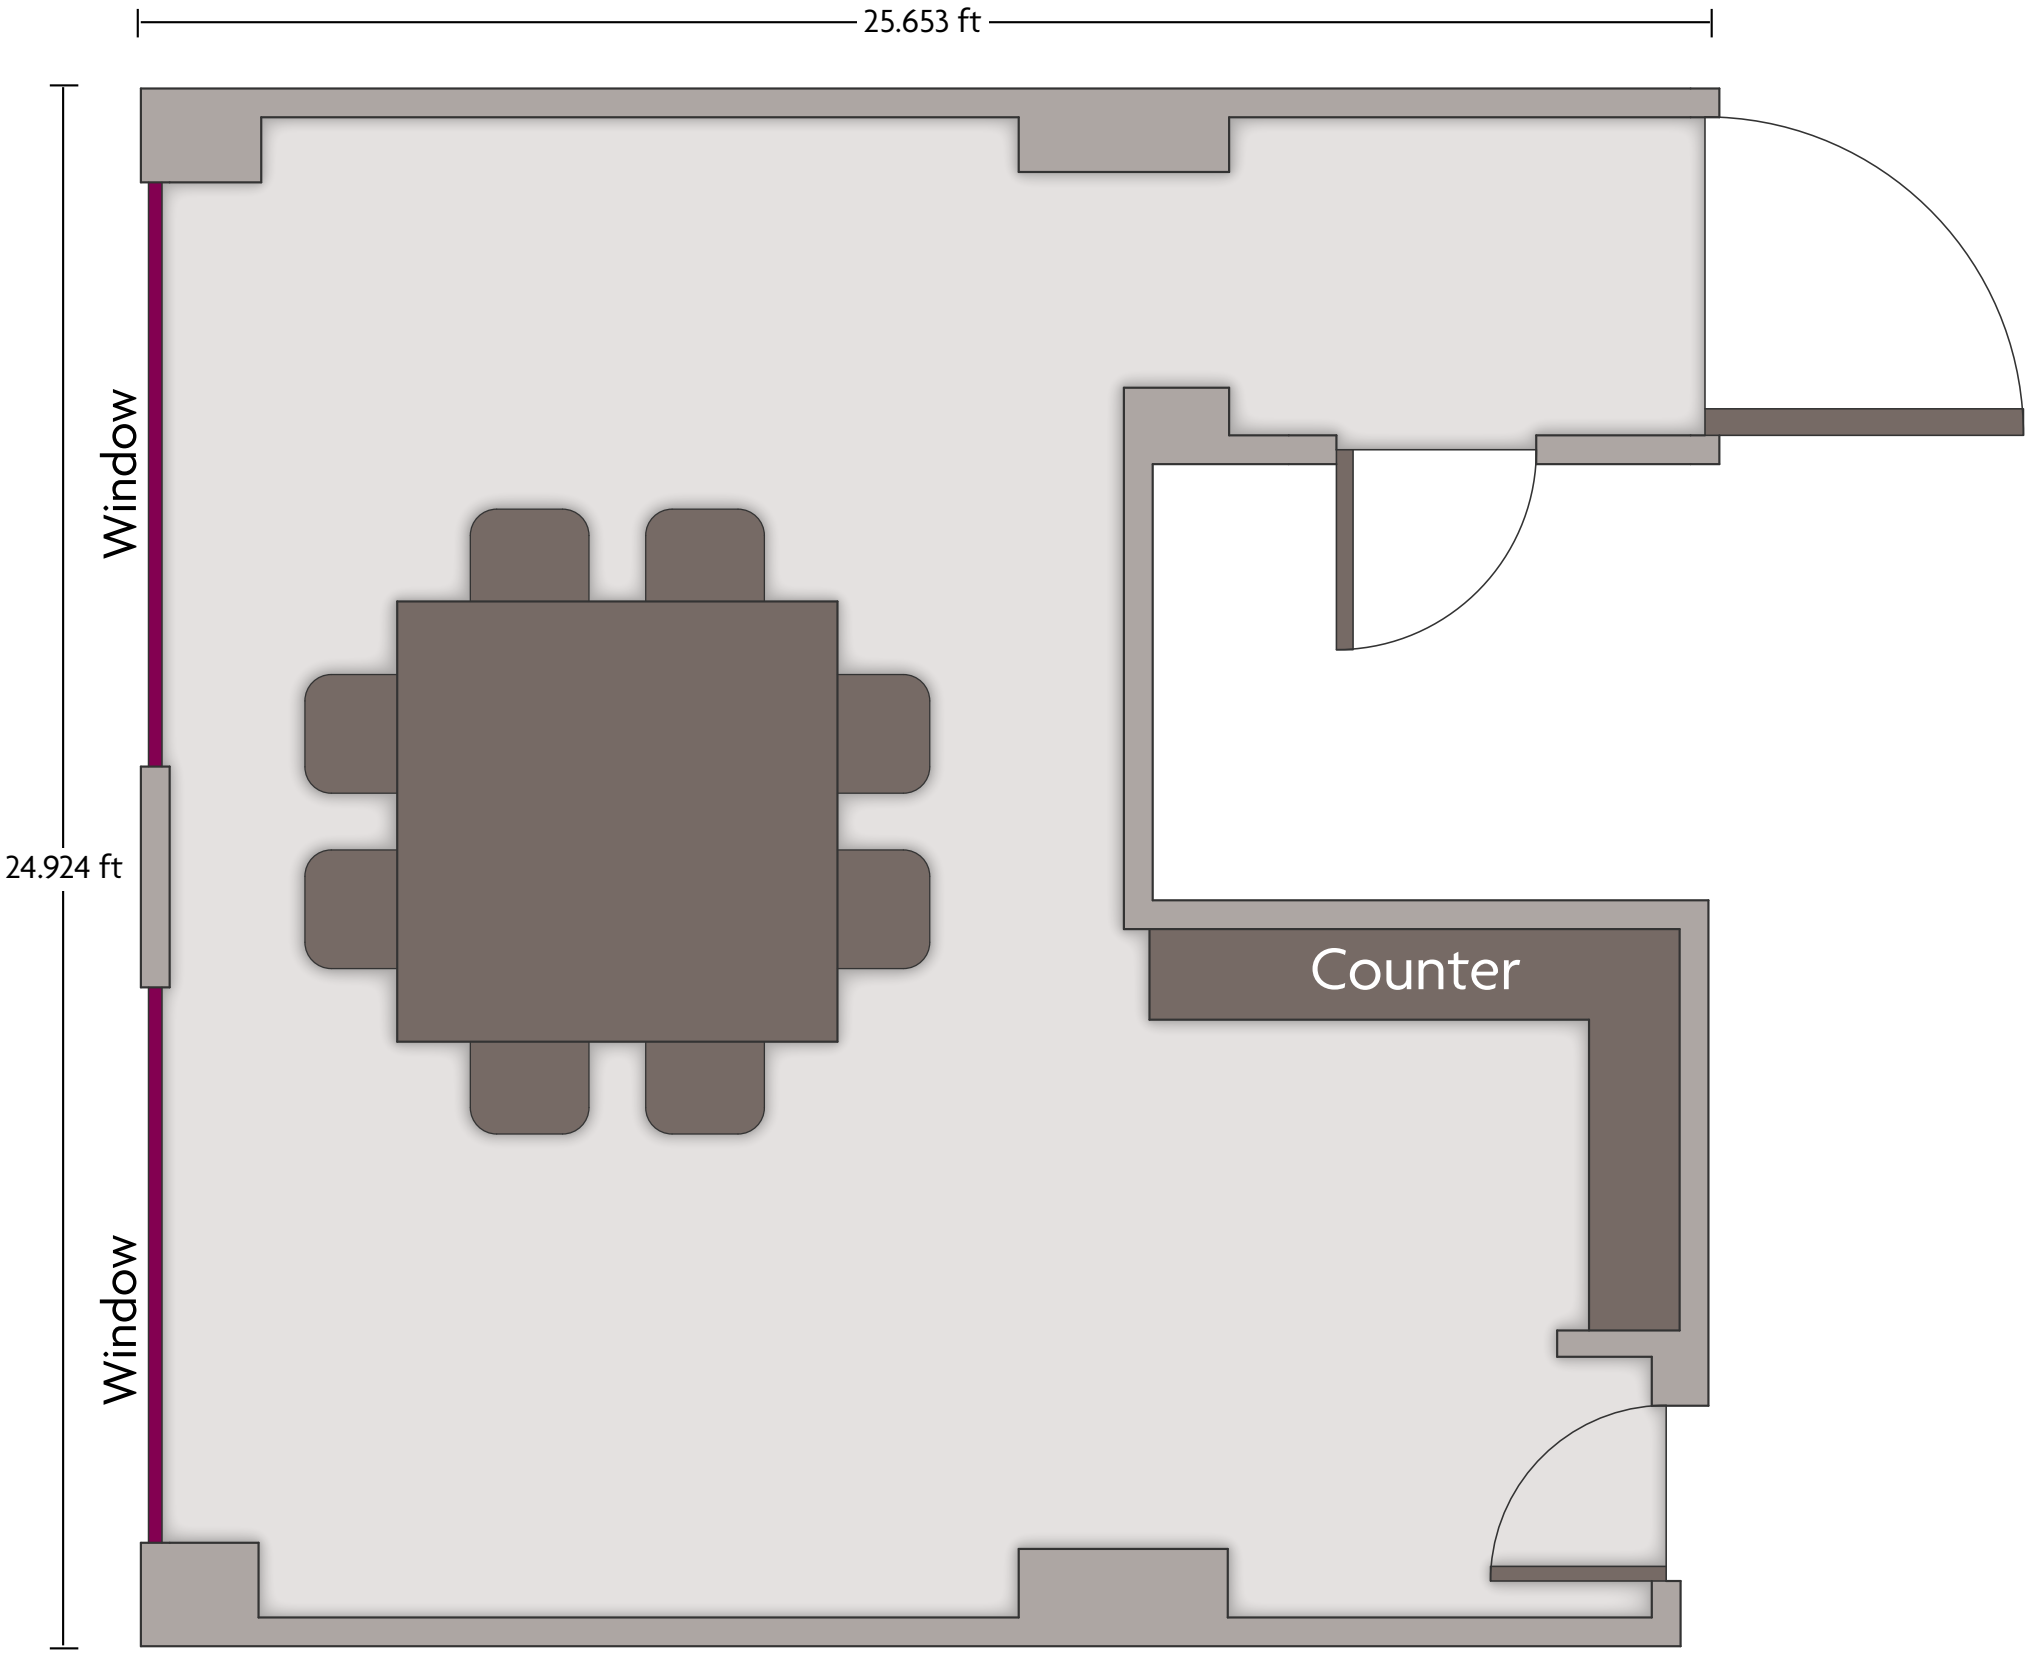

Crowne Plaza® Los Angeles Harbor Hotel - Beacon Room

LENGTH: 22.9 Ft WIDTH: 12.4 Ft HEIGHT: 7.9 Ft TOTAL SQUARE FEET: 274 Sq Ft MAXIMUM CAPACITY: 20 POWER OUTLETS: 3

601 S. Palos Verdes St. | San Pedro, CA 90731 | 1-310-521-8053

*Multiple layout options available for this space.

Crowne Plaza® Los Angeles Harbor Hotel - Crowne Room

LENGTH: 58.6 Ft WIDTH: 47.5 Ft HEIGHT: 3.5 Ft TOTAL SQUARE FEET: 2902 Sq Ft MAXIMUM CAPACITY: 275 POWER OUTLETS: 10

601 S. Palos Verdes St. | San Pedro, CA 90731 | 1-310-521-8053

*Multiple layout options available for this space.

Crowne Plaza® Los Angeles Harbor Hotel - Executive Ballroom

LENGTH: 25.7 Ft WIDTH: 24.9 Ft HEIGHT: 8.3 Ft TOTAL SQUARE FEET: 566 Sq Ft MAXIMUM CAPACITY: 30 POWER OUTLETS: 5

*Multiple layout options available for this space.

Crowne Plaza® Los Angeles Harbor Hotel - PV Room

LENGTH: 21.5 Ft WIDTH: 13.4 Ft HEIGHT: 7.9 Ft TOTAL SQUARE FEET: 273 Sq Ft MAXIMUM CAPACITY: 20 POWER OUTLETS: 5