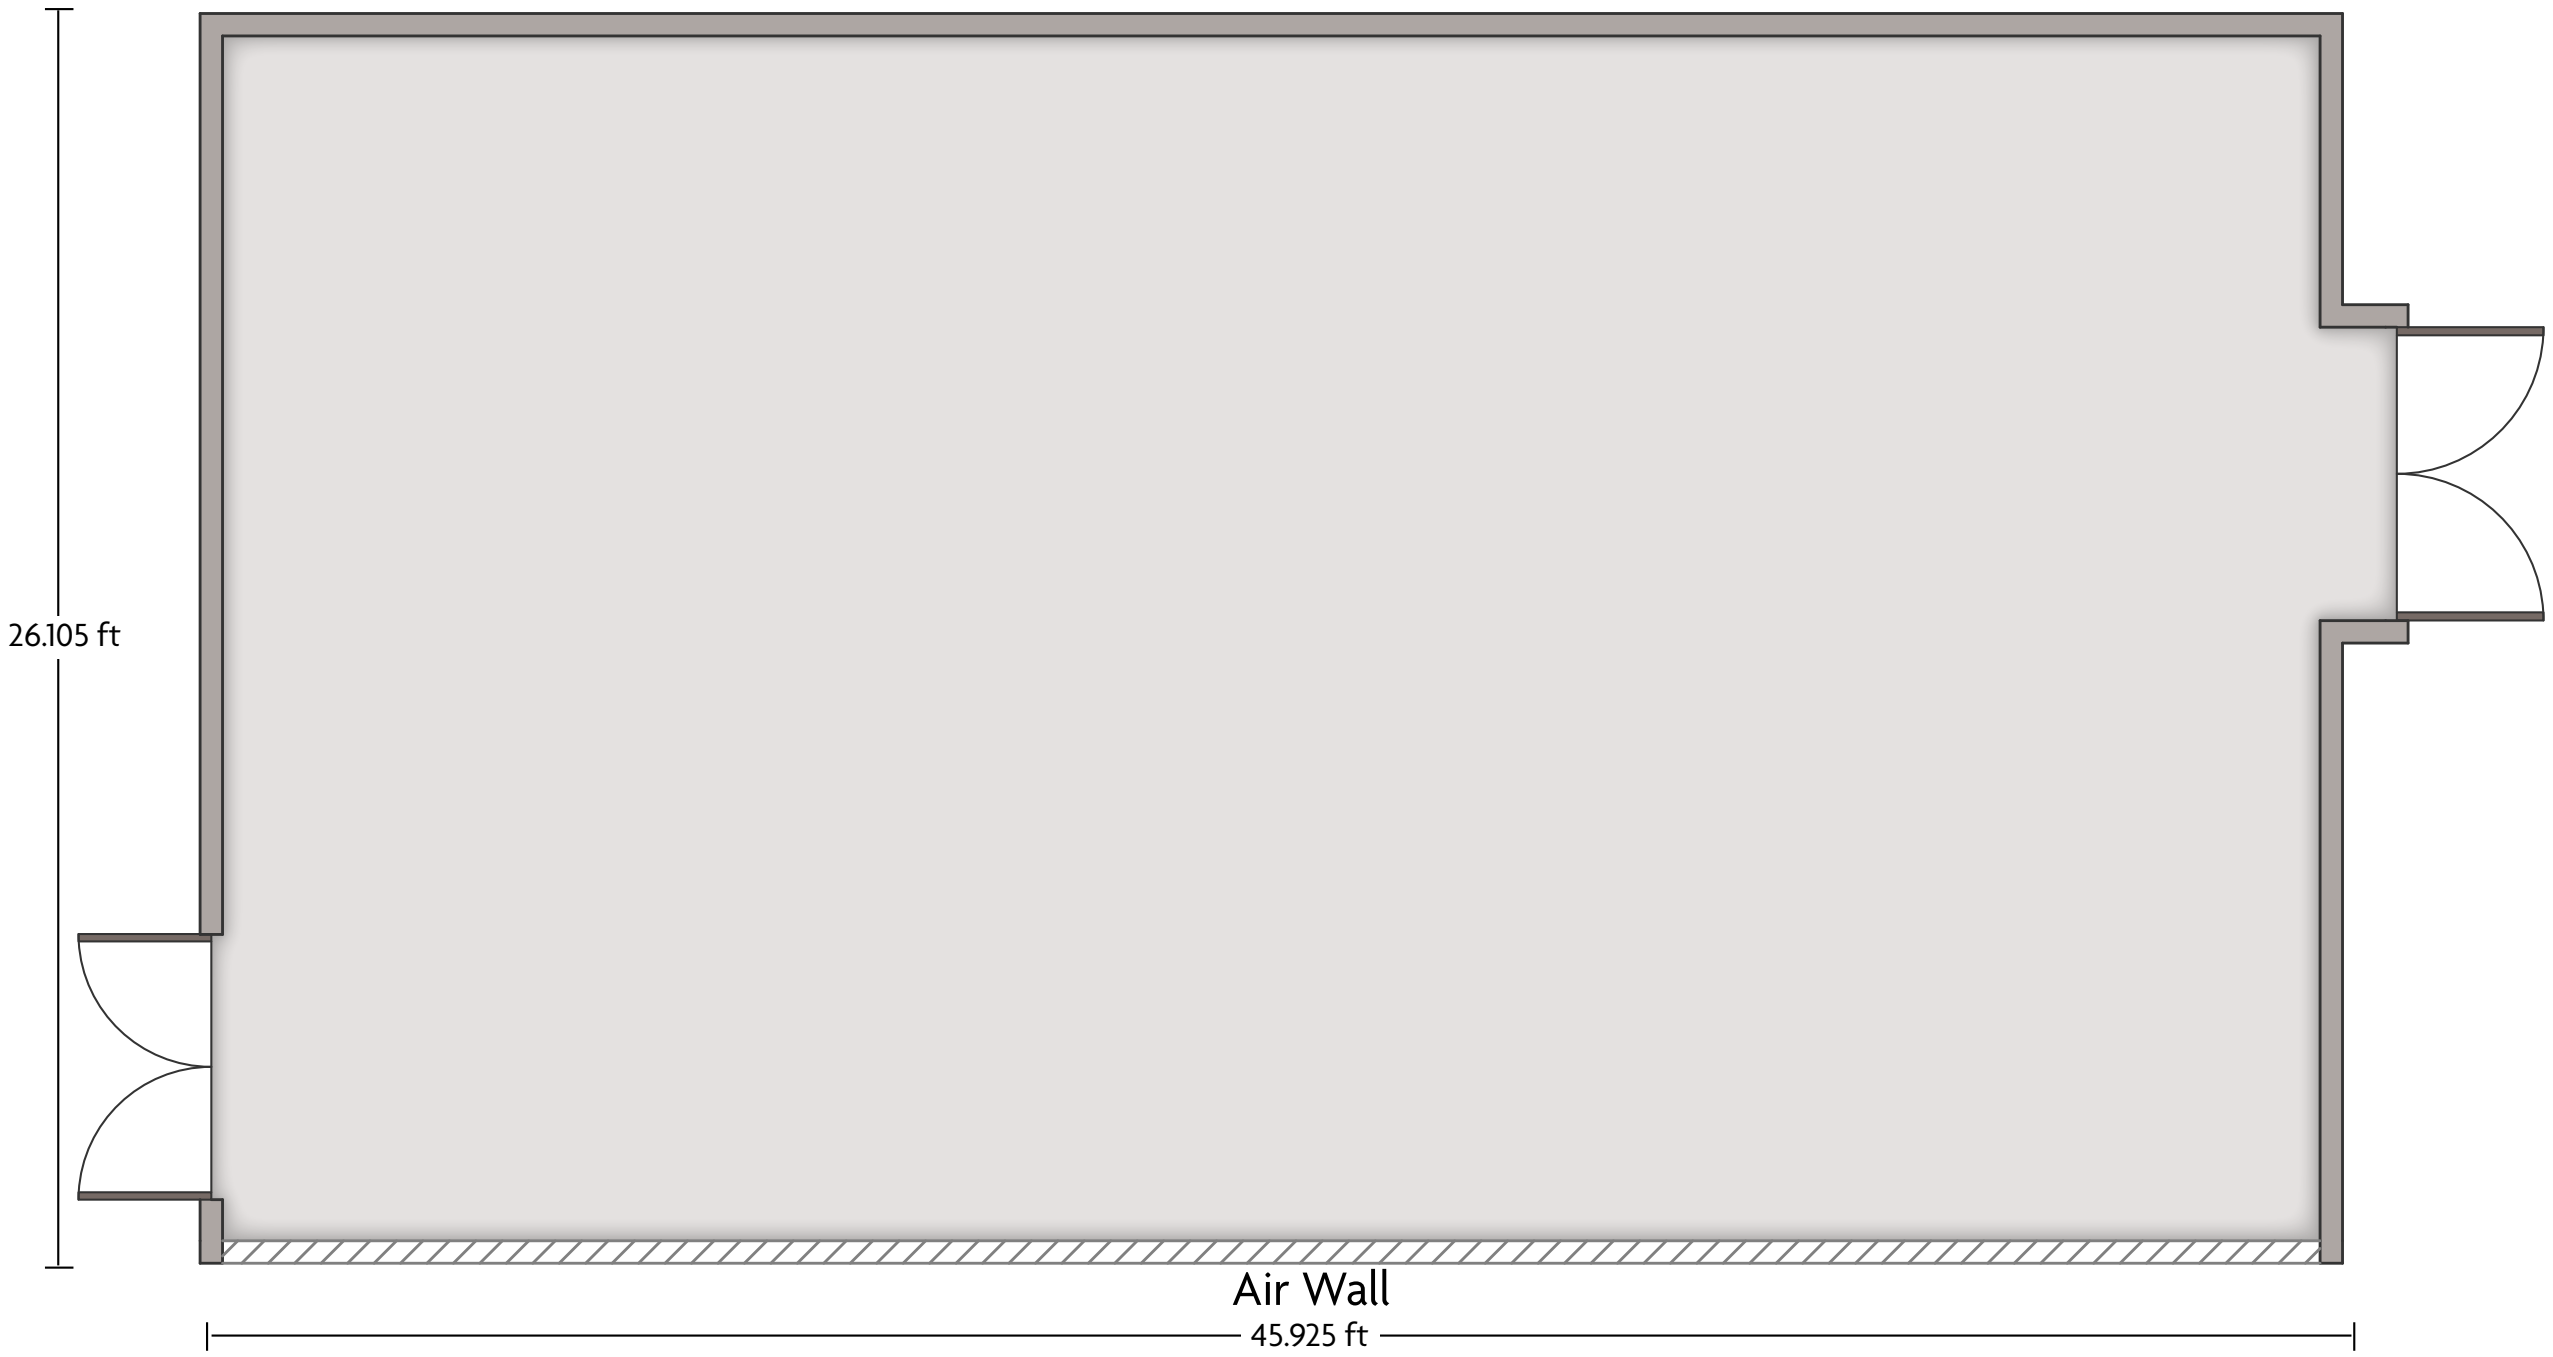

*Multiple layout options available for this space.

Crowne Plaza® Los Angeles Harbor Hotel - PV Room

LENGTH: 21.5 Ft WIDTH: 13.4 Ft HEIGHT: 7.9 Ft TOTAL SQUARE FEET: 273 Sq Ft MAXIMUM CAPACITY: 20 POWER OUTLETS: 5

601 S. Palos Verdes St. | San Pedro, CA 90731 | 1-310-521-8053

*Multiple layout options available for this space.

Crowne Plaza® Los Angeles Harbor Hotel - Room 209

LENGTH: 25.7 Ft WIDTH: 24.9 Ft HEIGHT: 8.3 Ft TOTAL SQUARE FEET: 566 Sq Ft MAXIMUM CAPACITY: 30 POWER OUTLETS: 5

601 S. Palos Verdes St. | San Pedro, CA 90731 | 1-310-521-8053

*Multiple layout options available for this space.

Crowne Plaza® Los Angeles Harbor Hotel - Salon A

LENGTH: 45.9 Ft WIDTH: 26.1 Ft HEIGHT: 12 Ft TOTAL SQUARE FEET: 1223 Sq Ft MAXIMUM CAPACITY: 125 POWER OUTLETS: 6

601 S. Palos Verdes St. | San Pedro, CA 90731 | 1-310-521-8053

*Multiple layout options available for this space.

Crowne Plaza® Los Angeles Harbor Hotel - Salon D

LENGTH: 30.6 Ft WIDTH: 23 Ft HEIGHT: 12 Ft TOTAL SQUARE FEET: 687 Sq Ft MAXIMUM CAPACITY: 100 POWER OUTLETS: 2