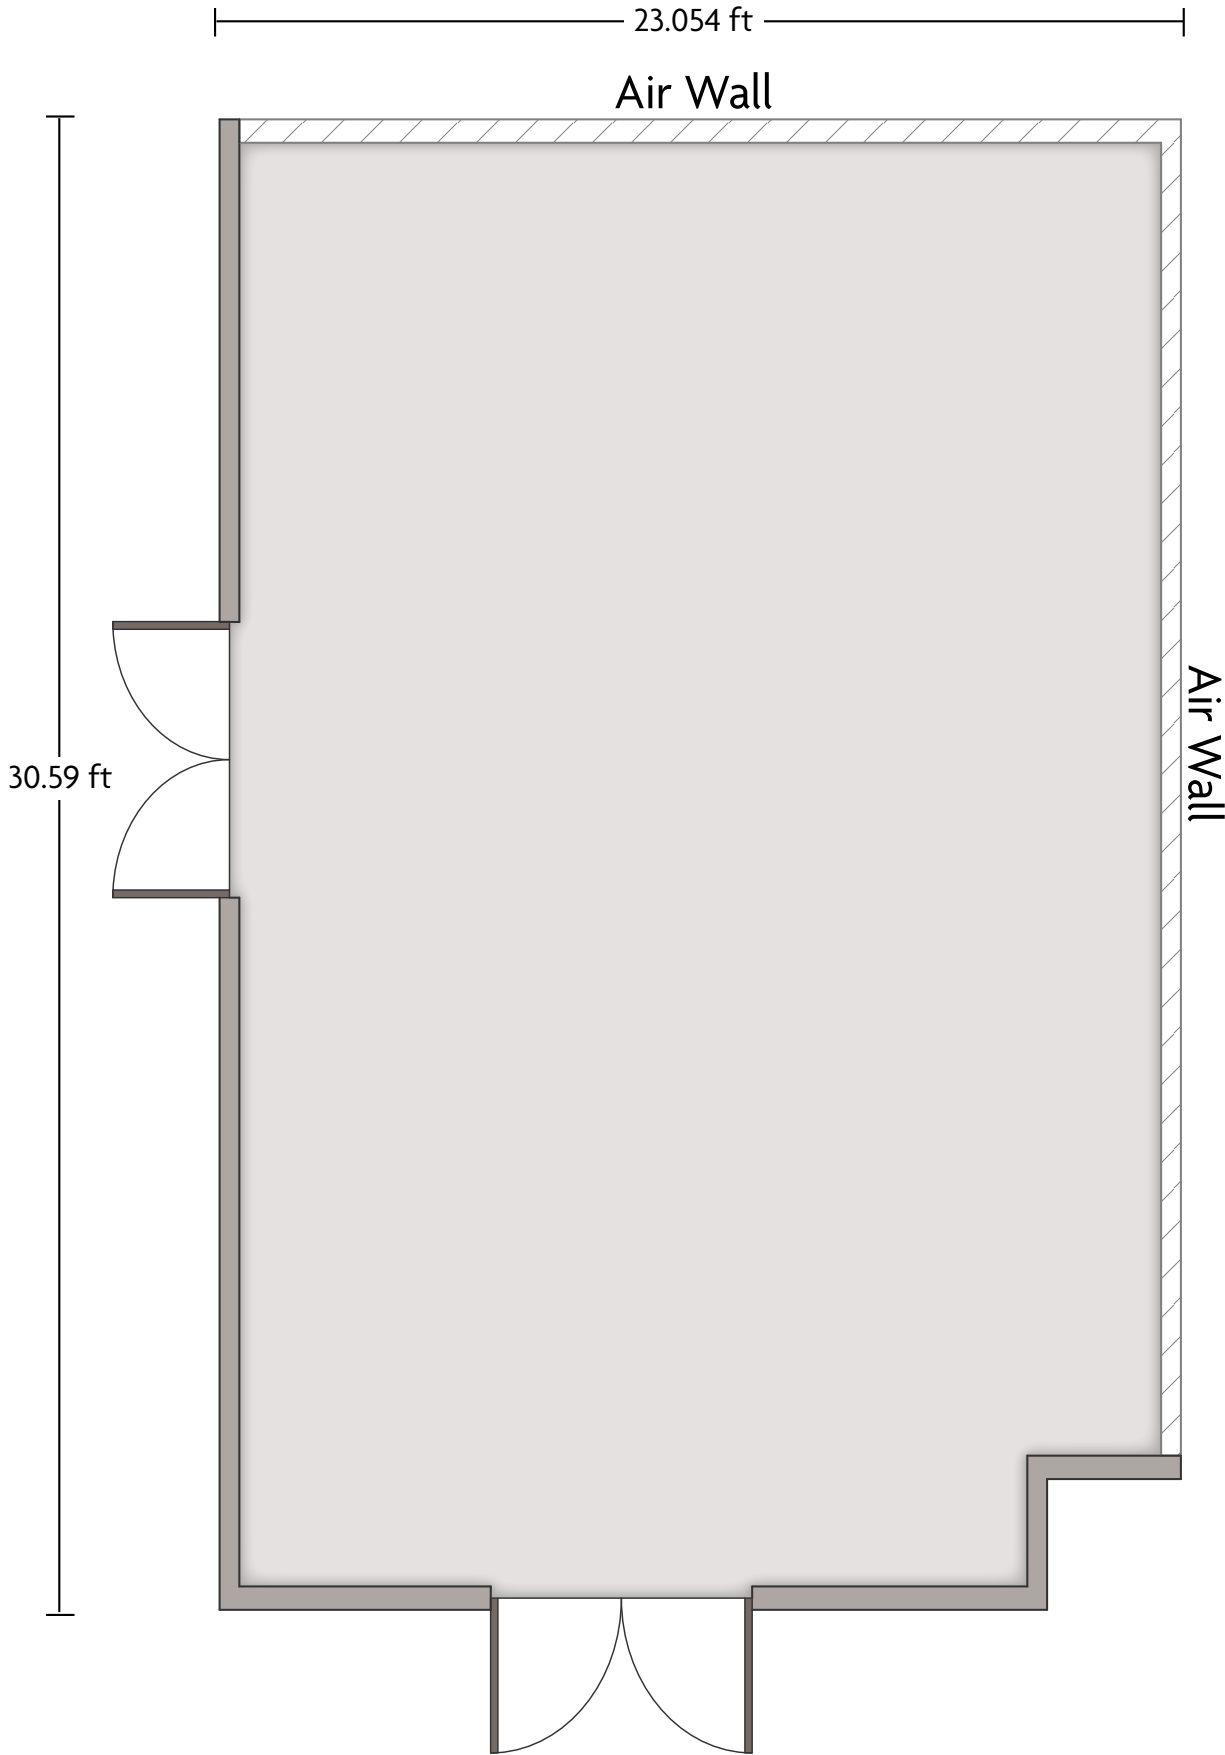

601 S. Palos Verdes St. | San Pedro, CA 90731 | 1-310-521-8053

*Multiple layout options available for this space.

Crowne Plaza® Los Angeles Harbor Hotel - Salon A

LENGTH: 45.9 Ft WIDTH: 26.1 Ft HEIGHT: 12 Ft TOTAL SQUARE FEET: 1223 Sq Ft MAXIMUM CAPACITY: 125 POWER OUTLETS: 6

601 S. Palos Verdes St. | San Pedro, CA 90731 | 1-310-521-8053

*Multiple layout options available for this space.

LENGTH: 45.9 Ft WIDTH: 30.8 Ft HEIGHT: 12 Ft TOTAL SQUARE FEET: 1444 Sq Ft MAXIMUM CAPACITY: 150 POWER OUTLETS: 6

601 S. Palos Verdes St. | San Pedro, CA 90731 | 1-310-521-8053

*Multiple layout options available for this space.

Crowne Plaza® Los Angeles Harbor Hotel - Salon C

LENGTH: 30.6 Ft WIDTH: 22.8 Ft HEIGHT: 12 Ft TOTAL SQUARE FEET: 699 Sq Ft MAXIMUM CAPACITY: 100 POWER OUTLETS: 2

601 S. Palos Verdes St. | San Pedro, CA 90731 | 1-310-521-8053

*Multiple layout options available for this space.

Crowne Plaza® Los Angeles Harbor Hotel - Salon D

LENGTH: 30.6 Ft WIDTH: 23 Ft HEIGHT: 12 Ft TOTAL SQUARE FEET: 687 Sq Ft MAXIMUM CAPACITY: 100 POWER OUTLETS: 2