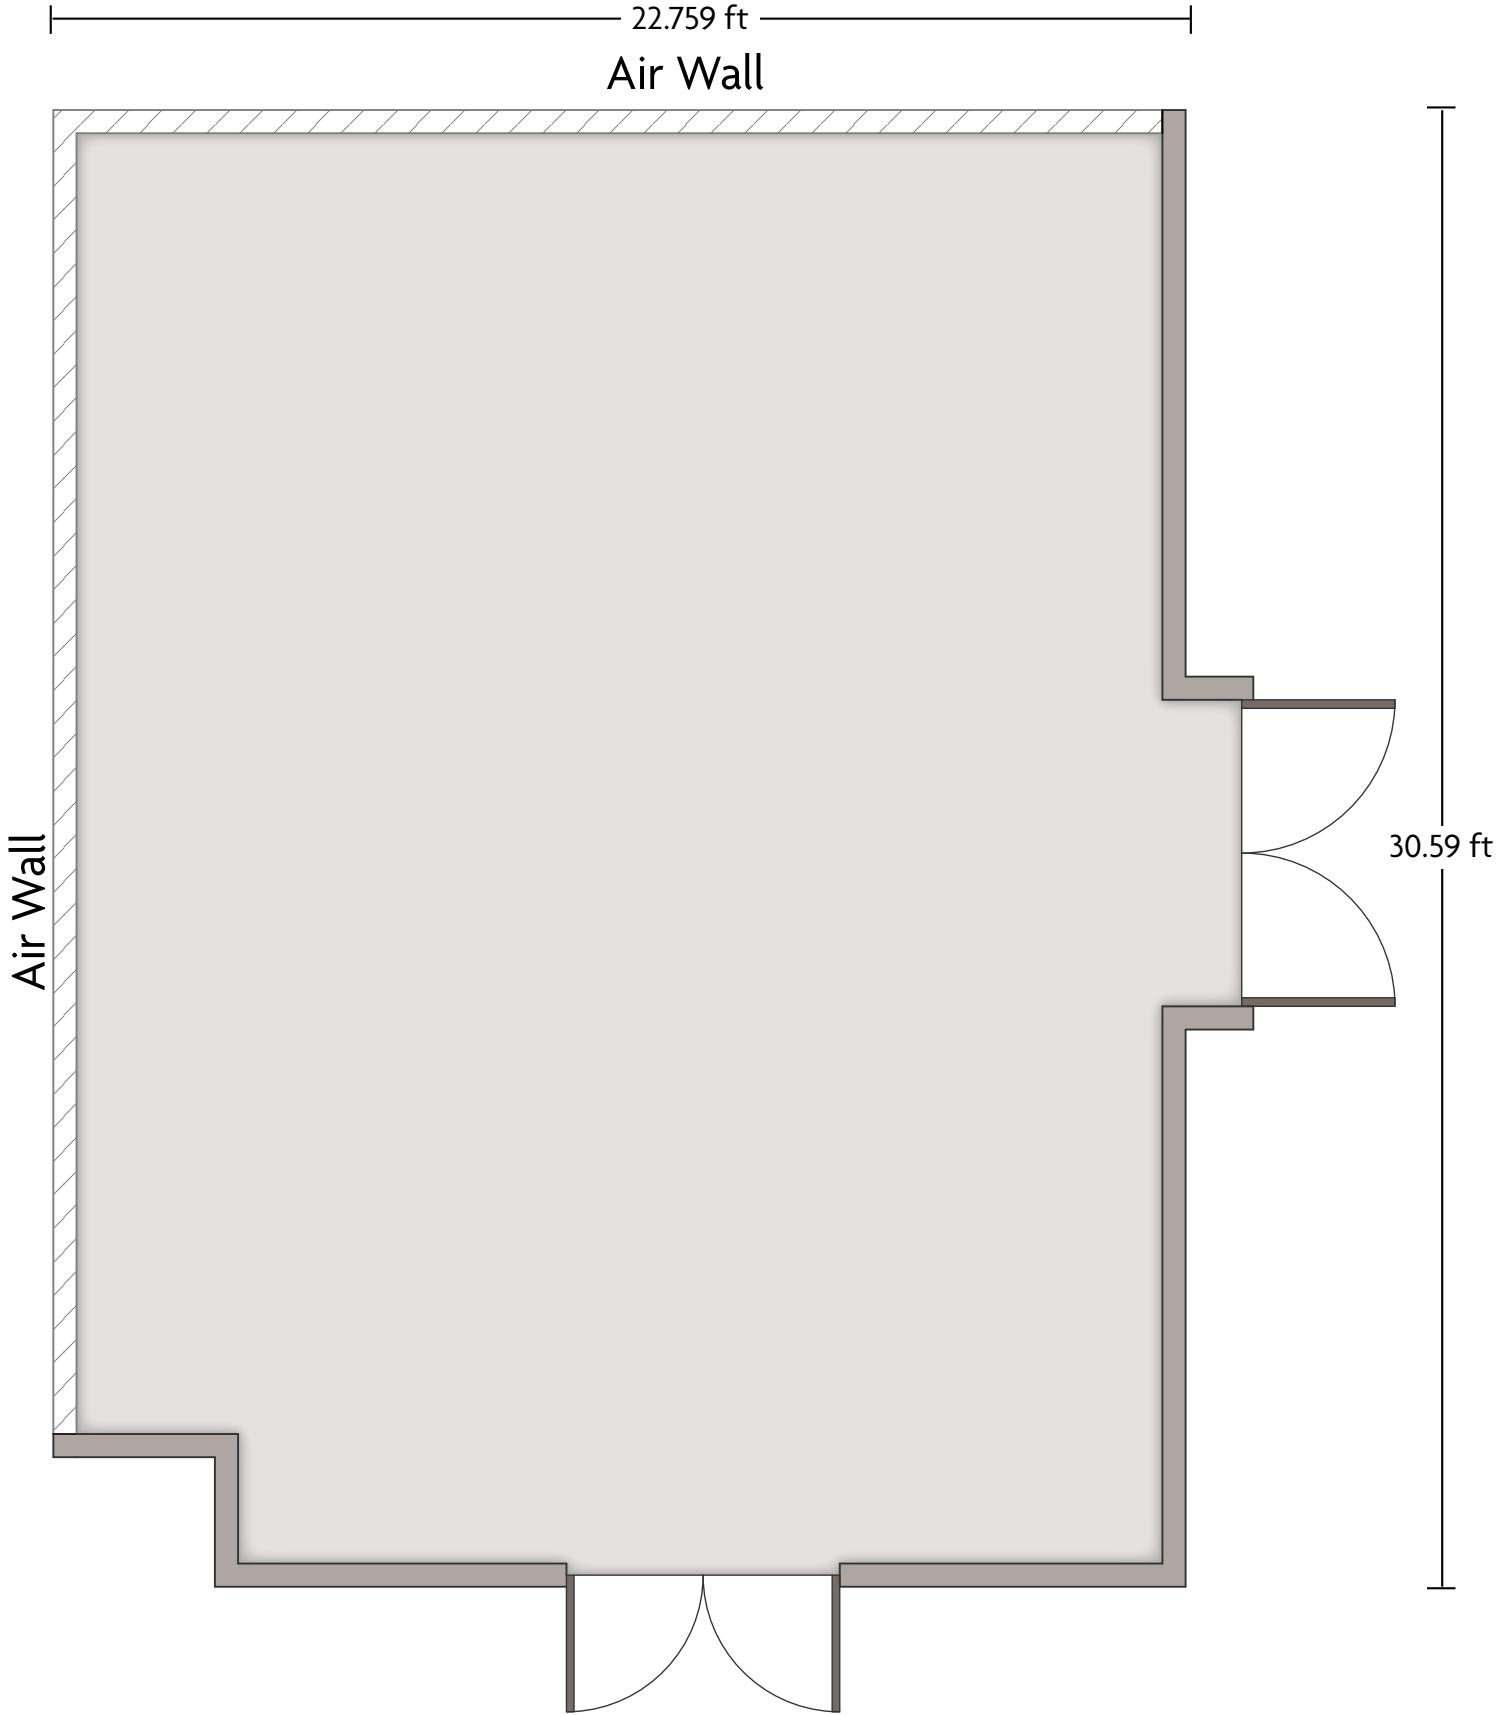

601 S. Palos Verdes St. | San Pedro, CA 90731 | 1-310-521-8053

*Multiple layout options available for this space.

Crowne Plaza® Los Angeles Harbor Hotel - Salon A

LENGTH: 45.9 Ft WIDTH: 26.1 Ft HEIGHT: 12 Ft TOTAL SQUARE FEET: 1223 Sq Ft MAXIMUM CAPACITY: 125 POWER OUTLETS: 6

601 S. Palos Verdes St. | San Pedro, CA 90731 | 1-310-521-8053

*Multiple layout options available for this space.

LENGTH: 45.9 Ft WIDTH: 30.8 Ft HEIGHT: 12 Ft TOTAL SQUARE FEET: 1444 Sq Ft MAXIMUM CAPACITY: 150 POWER OUTLETS: 6

601 S. Palos Verdes St. | San Pedro, CA 90731 | 1-310-521-8053

*Multiple layout options available for this space.

Crowne Plaza® Los Angeles Harbor Hotel - Salon C

LENGTH: 30.6 Ft WIDTH: 22.8 Ft HEIGHT: 12 Ft TOTAL SQUARE FEET: 699 Sq Ft MAXIMUM CAPACITY: 100 POWER OUTLETS: 2

601 S. Palos Verdes St. | San Pedro, CA 90731 | 1-310-521-8053

*Multiple layout options available for this space.

Crowne Plaza® Los Angeles Harbor Hotel - Salon D

LENGTH: 30.6 Ft WIDTH: 23 Ft HEIGHT: 12 Ft TOTAL SQUARE FEET: 687 Sq Ft MAXIMUM CAPACITY: 100 POWER OUTLETS: 2