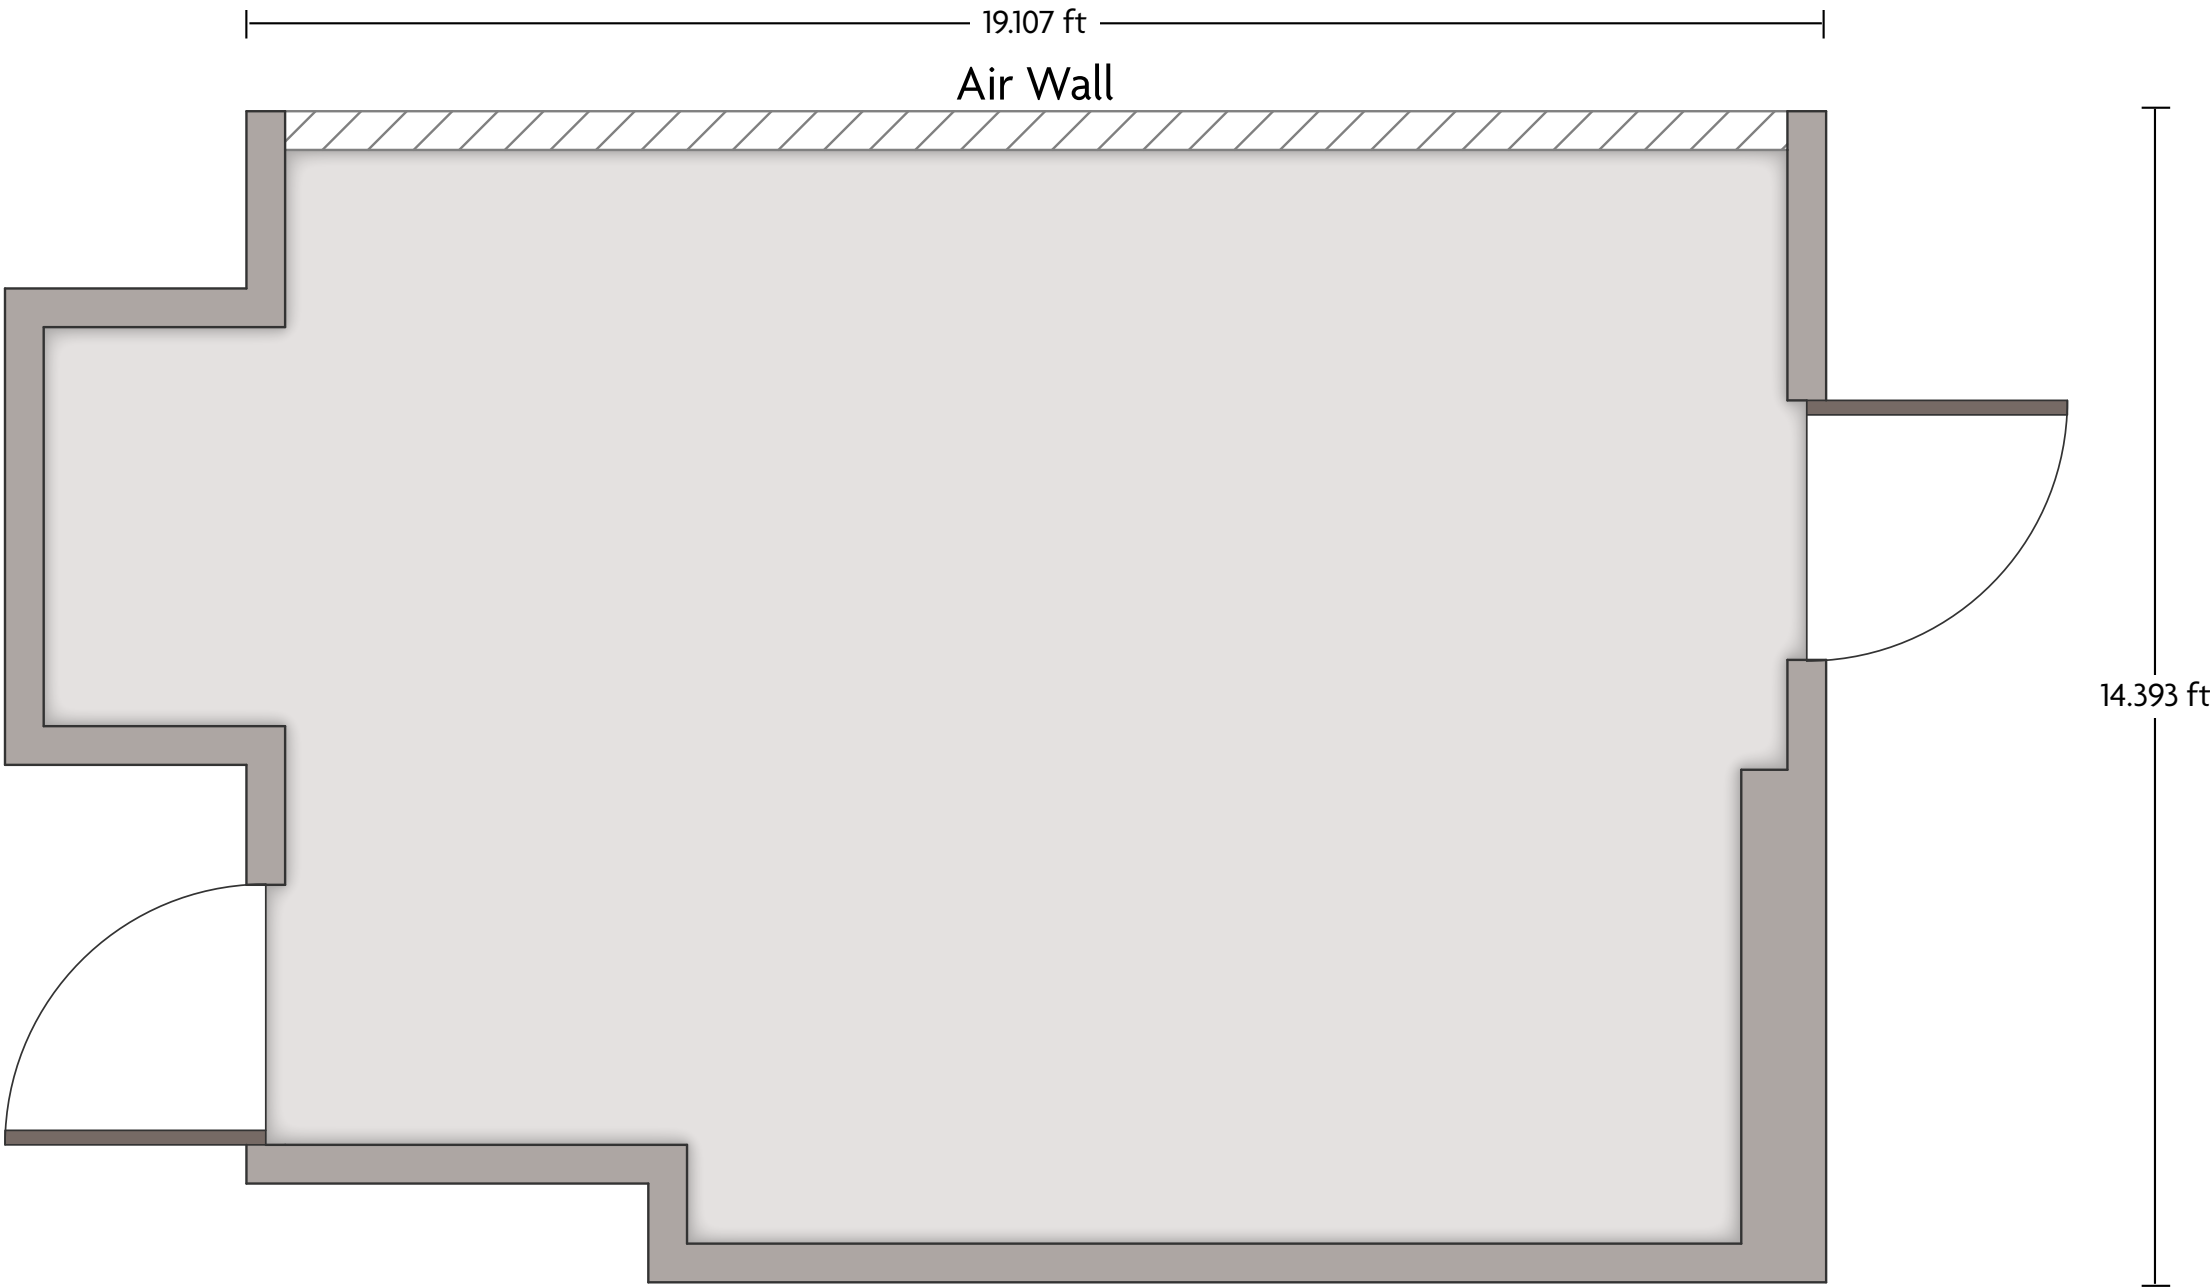

LENGTH: 19.1 Ft   WIDTH: 14.4 Ft   HEIGHT: 8.8 Ft   TOTAL SQUARE FEET: 271 Sq Ft   MAXIMUM CAPACITY: 20   POWER OUTLETS: 3

601 S. Palos Verdes St. | San Pedro, CA 90731 | 1-310-521-8053

*Multiple layout options available for this space.