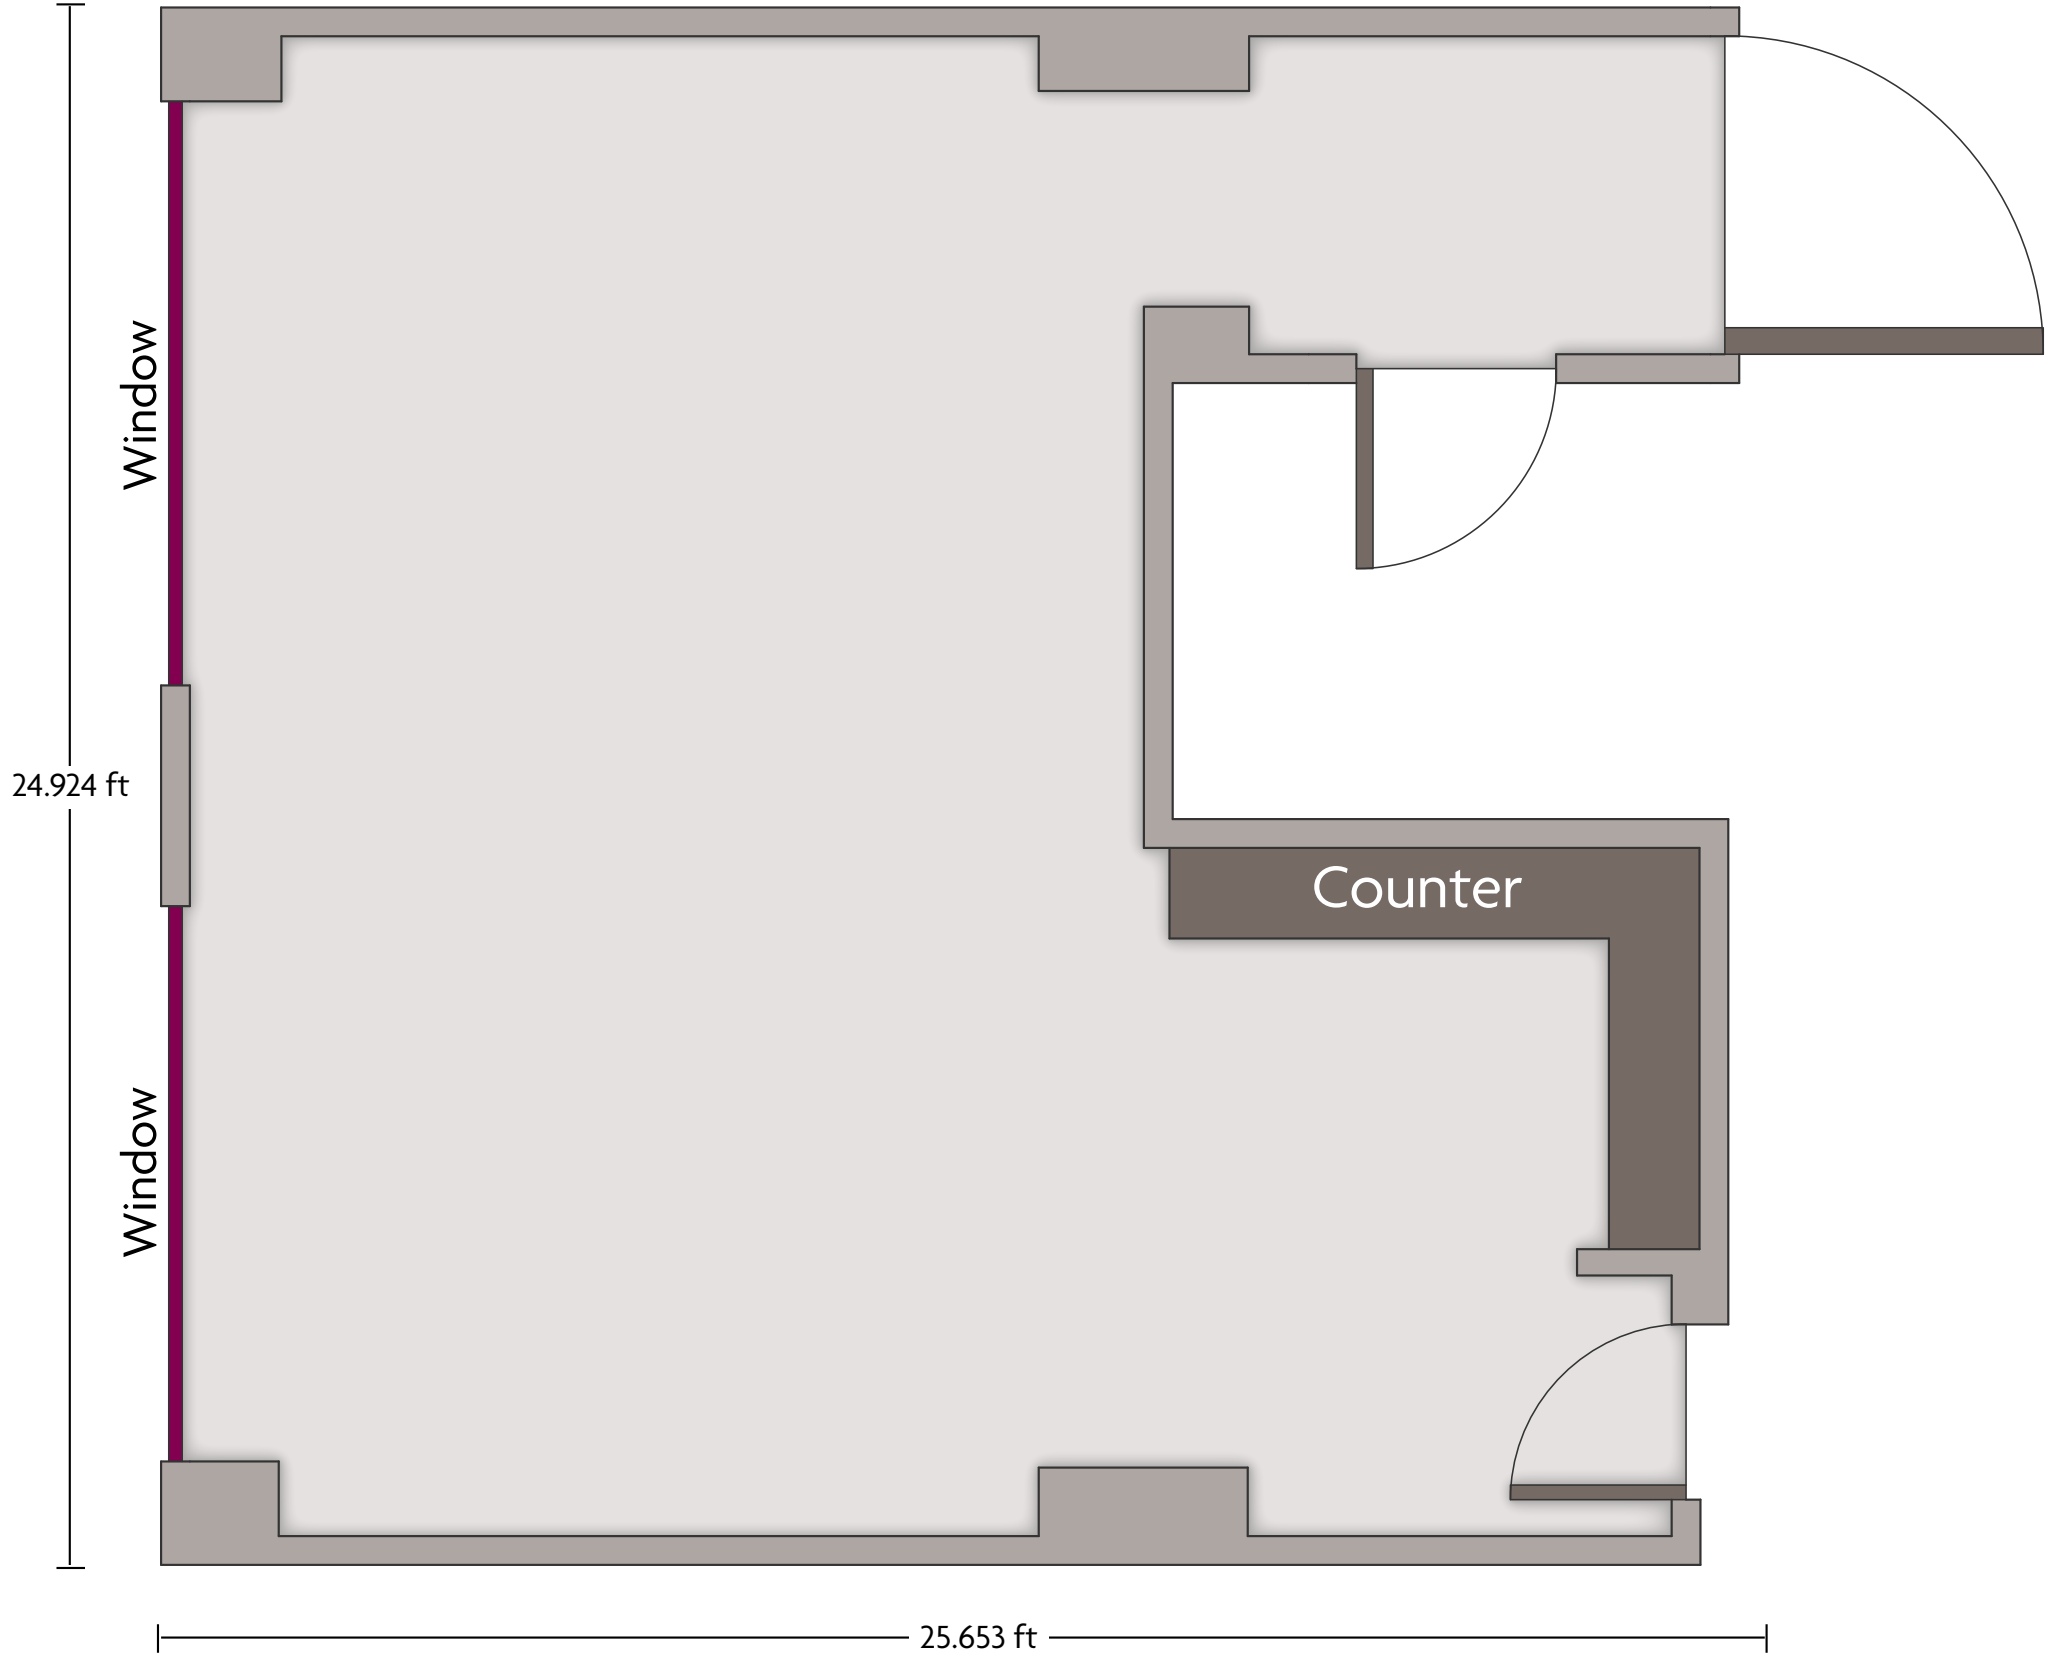

*Multiple layout options available for this space.

Crowne Plaza® Los Angeles Harbor Hotel - PV Room

LENGTH: 21.5 Ft WIDTH: 13.4 Ft HEIGHT: 7.9 Ft TOTAL SQUARE FEET: 273 Sq Ft MAXIMUM CAPACITY: 20 POWER OUTLETS: 5

601 S. Palos Verdes St. | San Pedro, CA 90731 | 1-310-521-8053

*Multiple layout options available for this space.

Crowne Plaza® Los Angeles Harbor Hotel - Room 209

LENGTH: 25.7 Ft WIDTH: 24.9 Ft HEIGHT: 8.3 Ft TOTAL SQUARE FEET: 566 Sq Ft MAXIMUM CAPACITY: 30 POWER OUTLETS: 5

601 S. Palos Verdes St. | San Pedro, CA 90731 | 1-310-521-8053

*Multiple layout options available for this space.

Crowne Plaza® Los Angeles Harbor Hotel - Salon A

LENGTH: 45.9 Ft WIDTH: 26.1 Ft HEIGHT: 12 Ft TOTAL SQUARE FEET: 1223 Sq Ft MAXIMUM CAPACITY: 125 POWER OUTLETS: 6

601 S. Palos Verdes St. | San Pedro, CA 90731 | 1-310-521-8053

*Multiple layout options available for this space.

Crowne Plaza® Los Angeles Harbor Hotel - Salon C

LENGTH: 30.6 Ft WIDTH: 22.8 Ft HEIGHT: 12 Ft TOTAL SQUARE FEET: 699 Sq Ft MAXIMUM CAPACITY: 100 POWER OUTLETS: 2