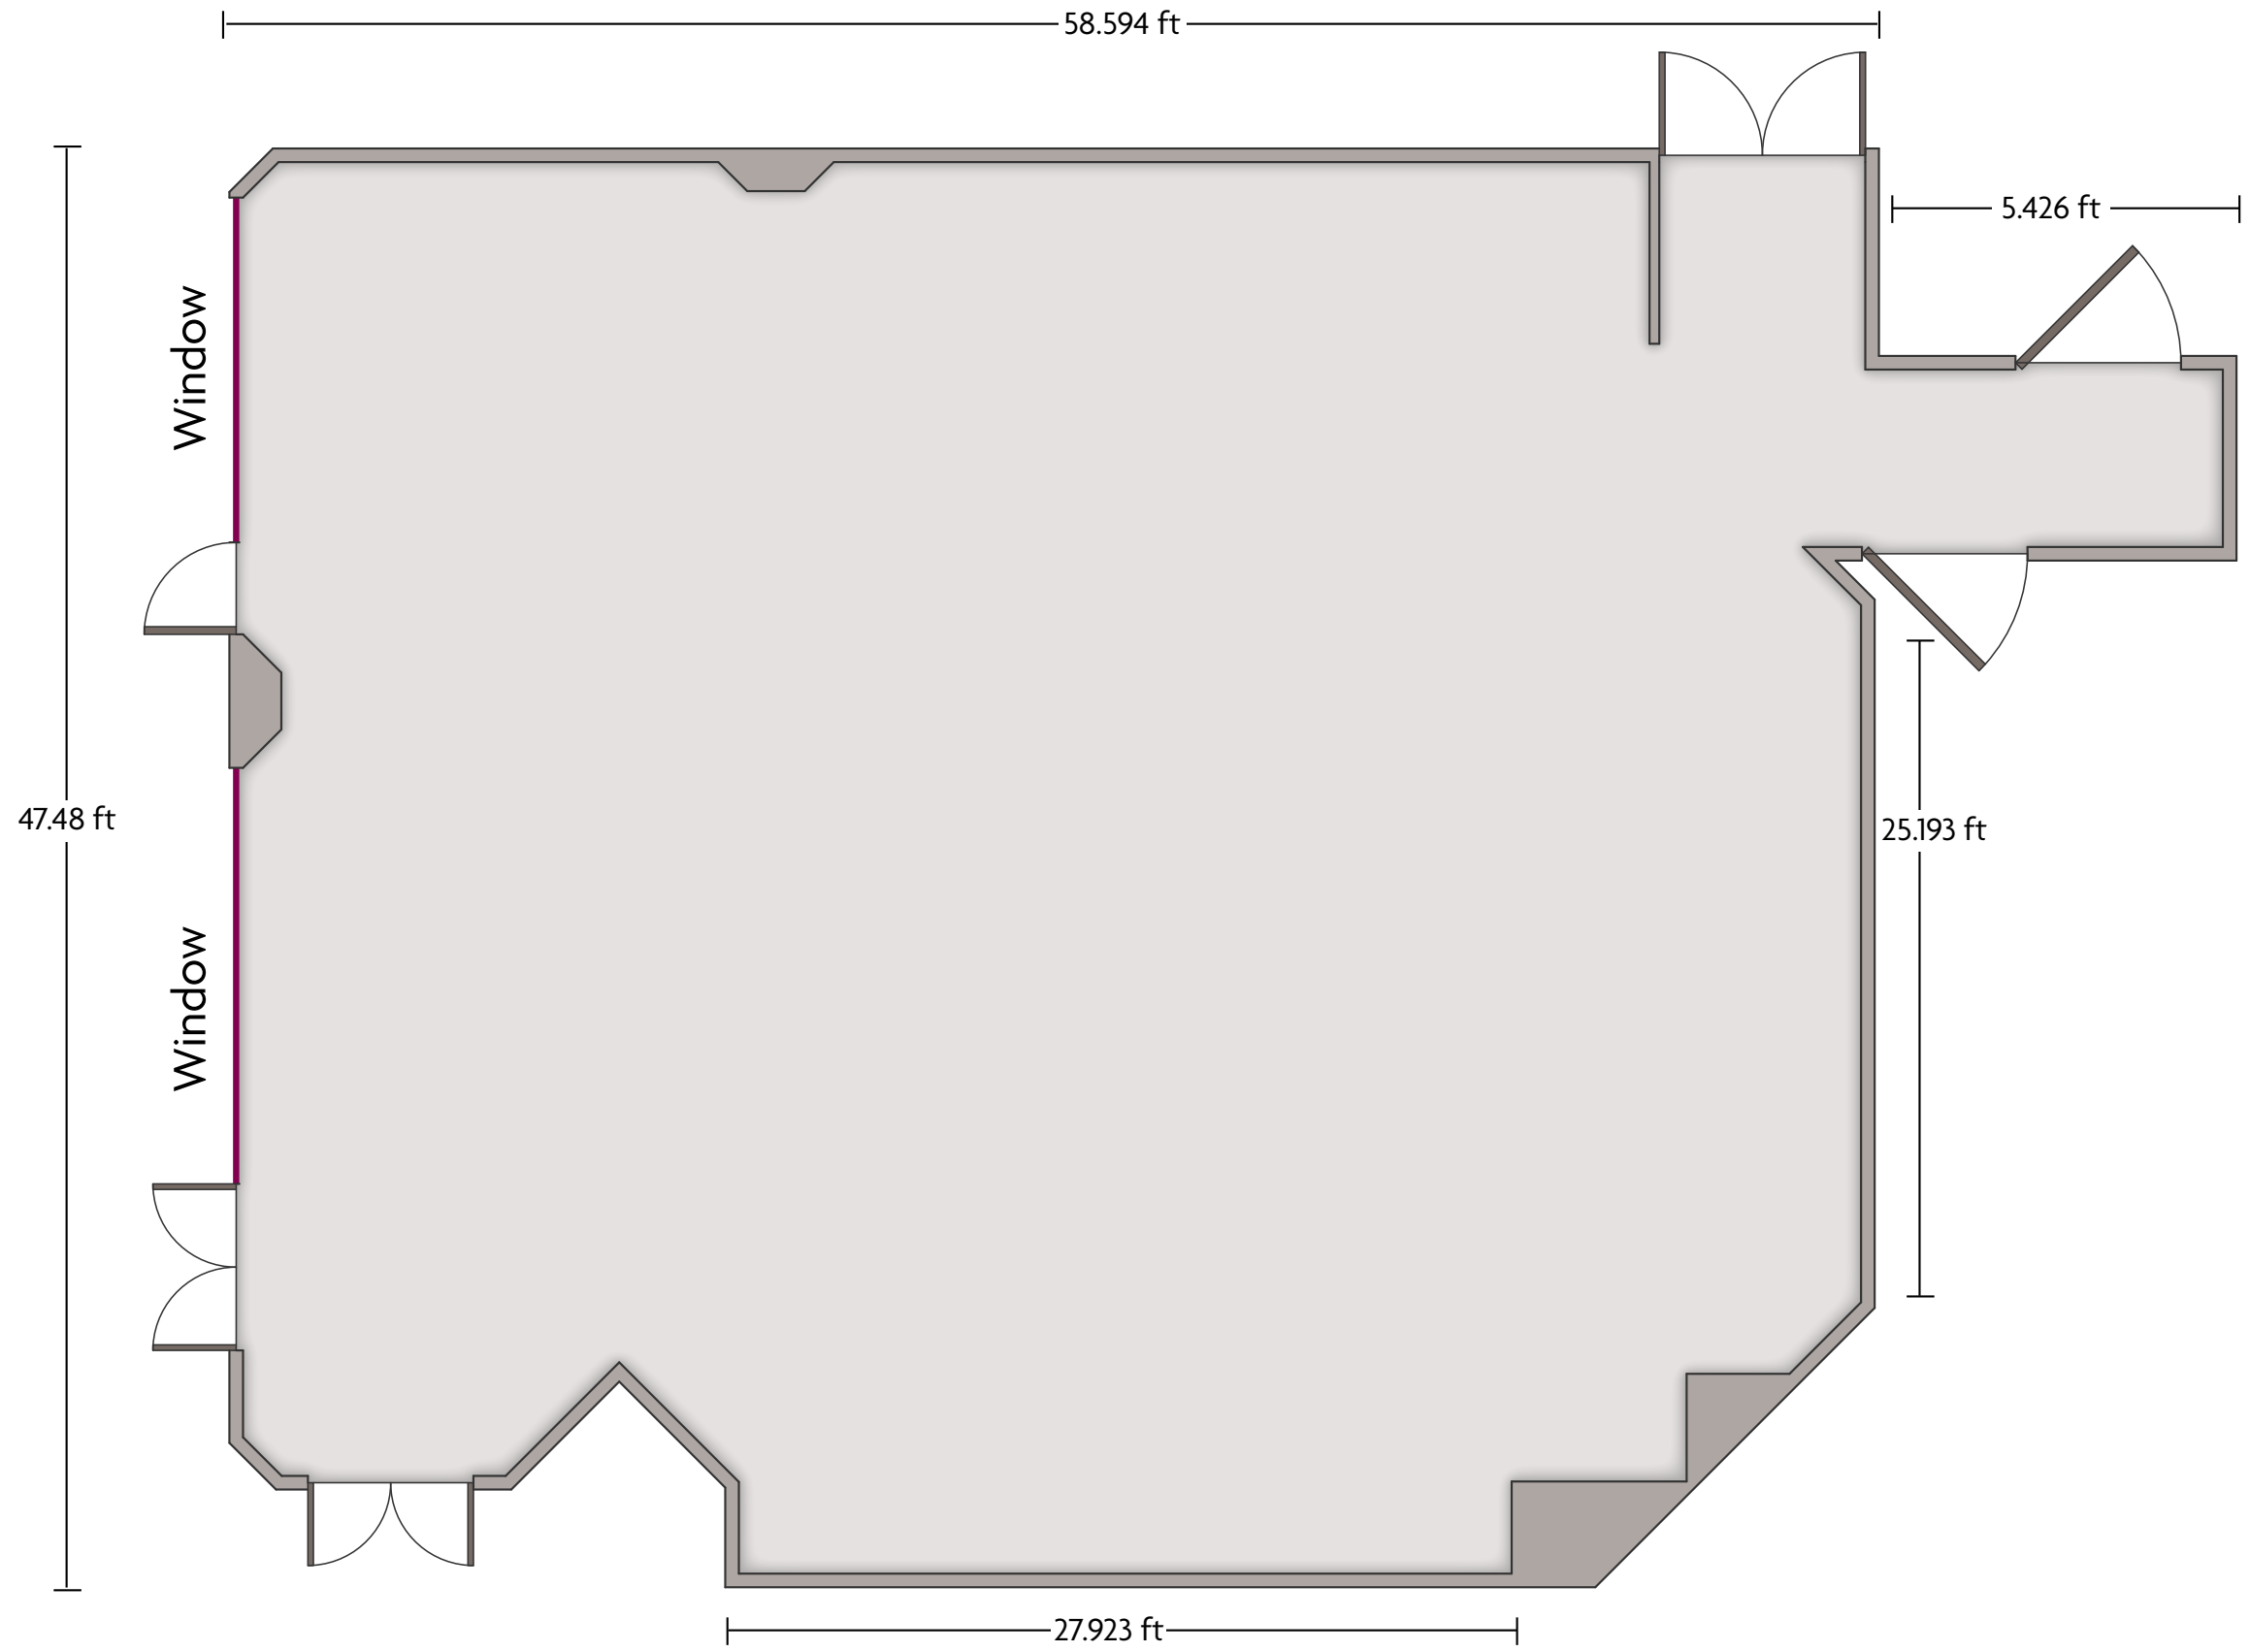

Crowne Plaza® Los Angeles Harbor Hotel - Beacon Room

LENGTH: 22.9 Ft WIDTH: 12.4 Ft HEIGHT: 7.9 Ft TOTAL SQUARE FEET: 274 Sq Ft MAXIMUM CAPACITY: 20 POWER OUTLETS: 3

601 S. Palos Verdes St. | San Pedro, CA 90731 | 1-310-521-8053

*Multiple layout options available for this space.

Crowne Plaza® Los Angeles Harbor Hotel - Crowne Room

LENGTH: 58.6 Ft WIDTH: 47.5 Ft HEIGHT: 3.5 Ft TOTAL SQUARE FEET: 2902 Sq Ft MAXIMUM CAPACITY: 275 POWER OUTLETS: 10

601 S. Palos Verdes St. | San Pedro, CA 90731 | 1-310-521-8053

*Multiple layout options available for this space.

Crowne Plaza® Los Angeles Harbor Hotel - Executive Ballroom

LENGTH: 25.7 Ft WIDTH: 24.9 Ft HEIGHT: 8.3 Ft TOTAL SQUARE FEET: 566 Sq Ft MAXIMUM CAPACITY: 30 POWER OUTLETS: 5

*Multiple layout options available for this space.

Crowne Plaza® Los Angeles Harbor Hotel - PV Room

LENGTH: 21.5 Ft WIDTH: 13.4 Ft HEIGHT: 7.9 Ft TOTAL SQUARE FEET: 273 Sq Ft MAXIMUM CAPACITY: 20 POWER OUTLETS: 5