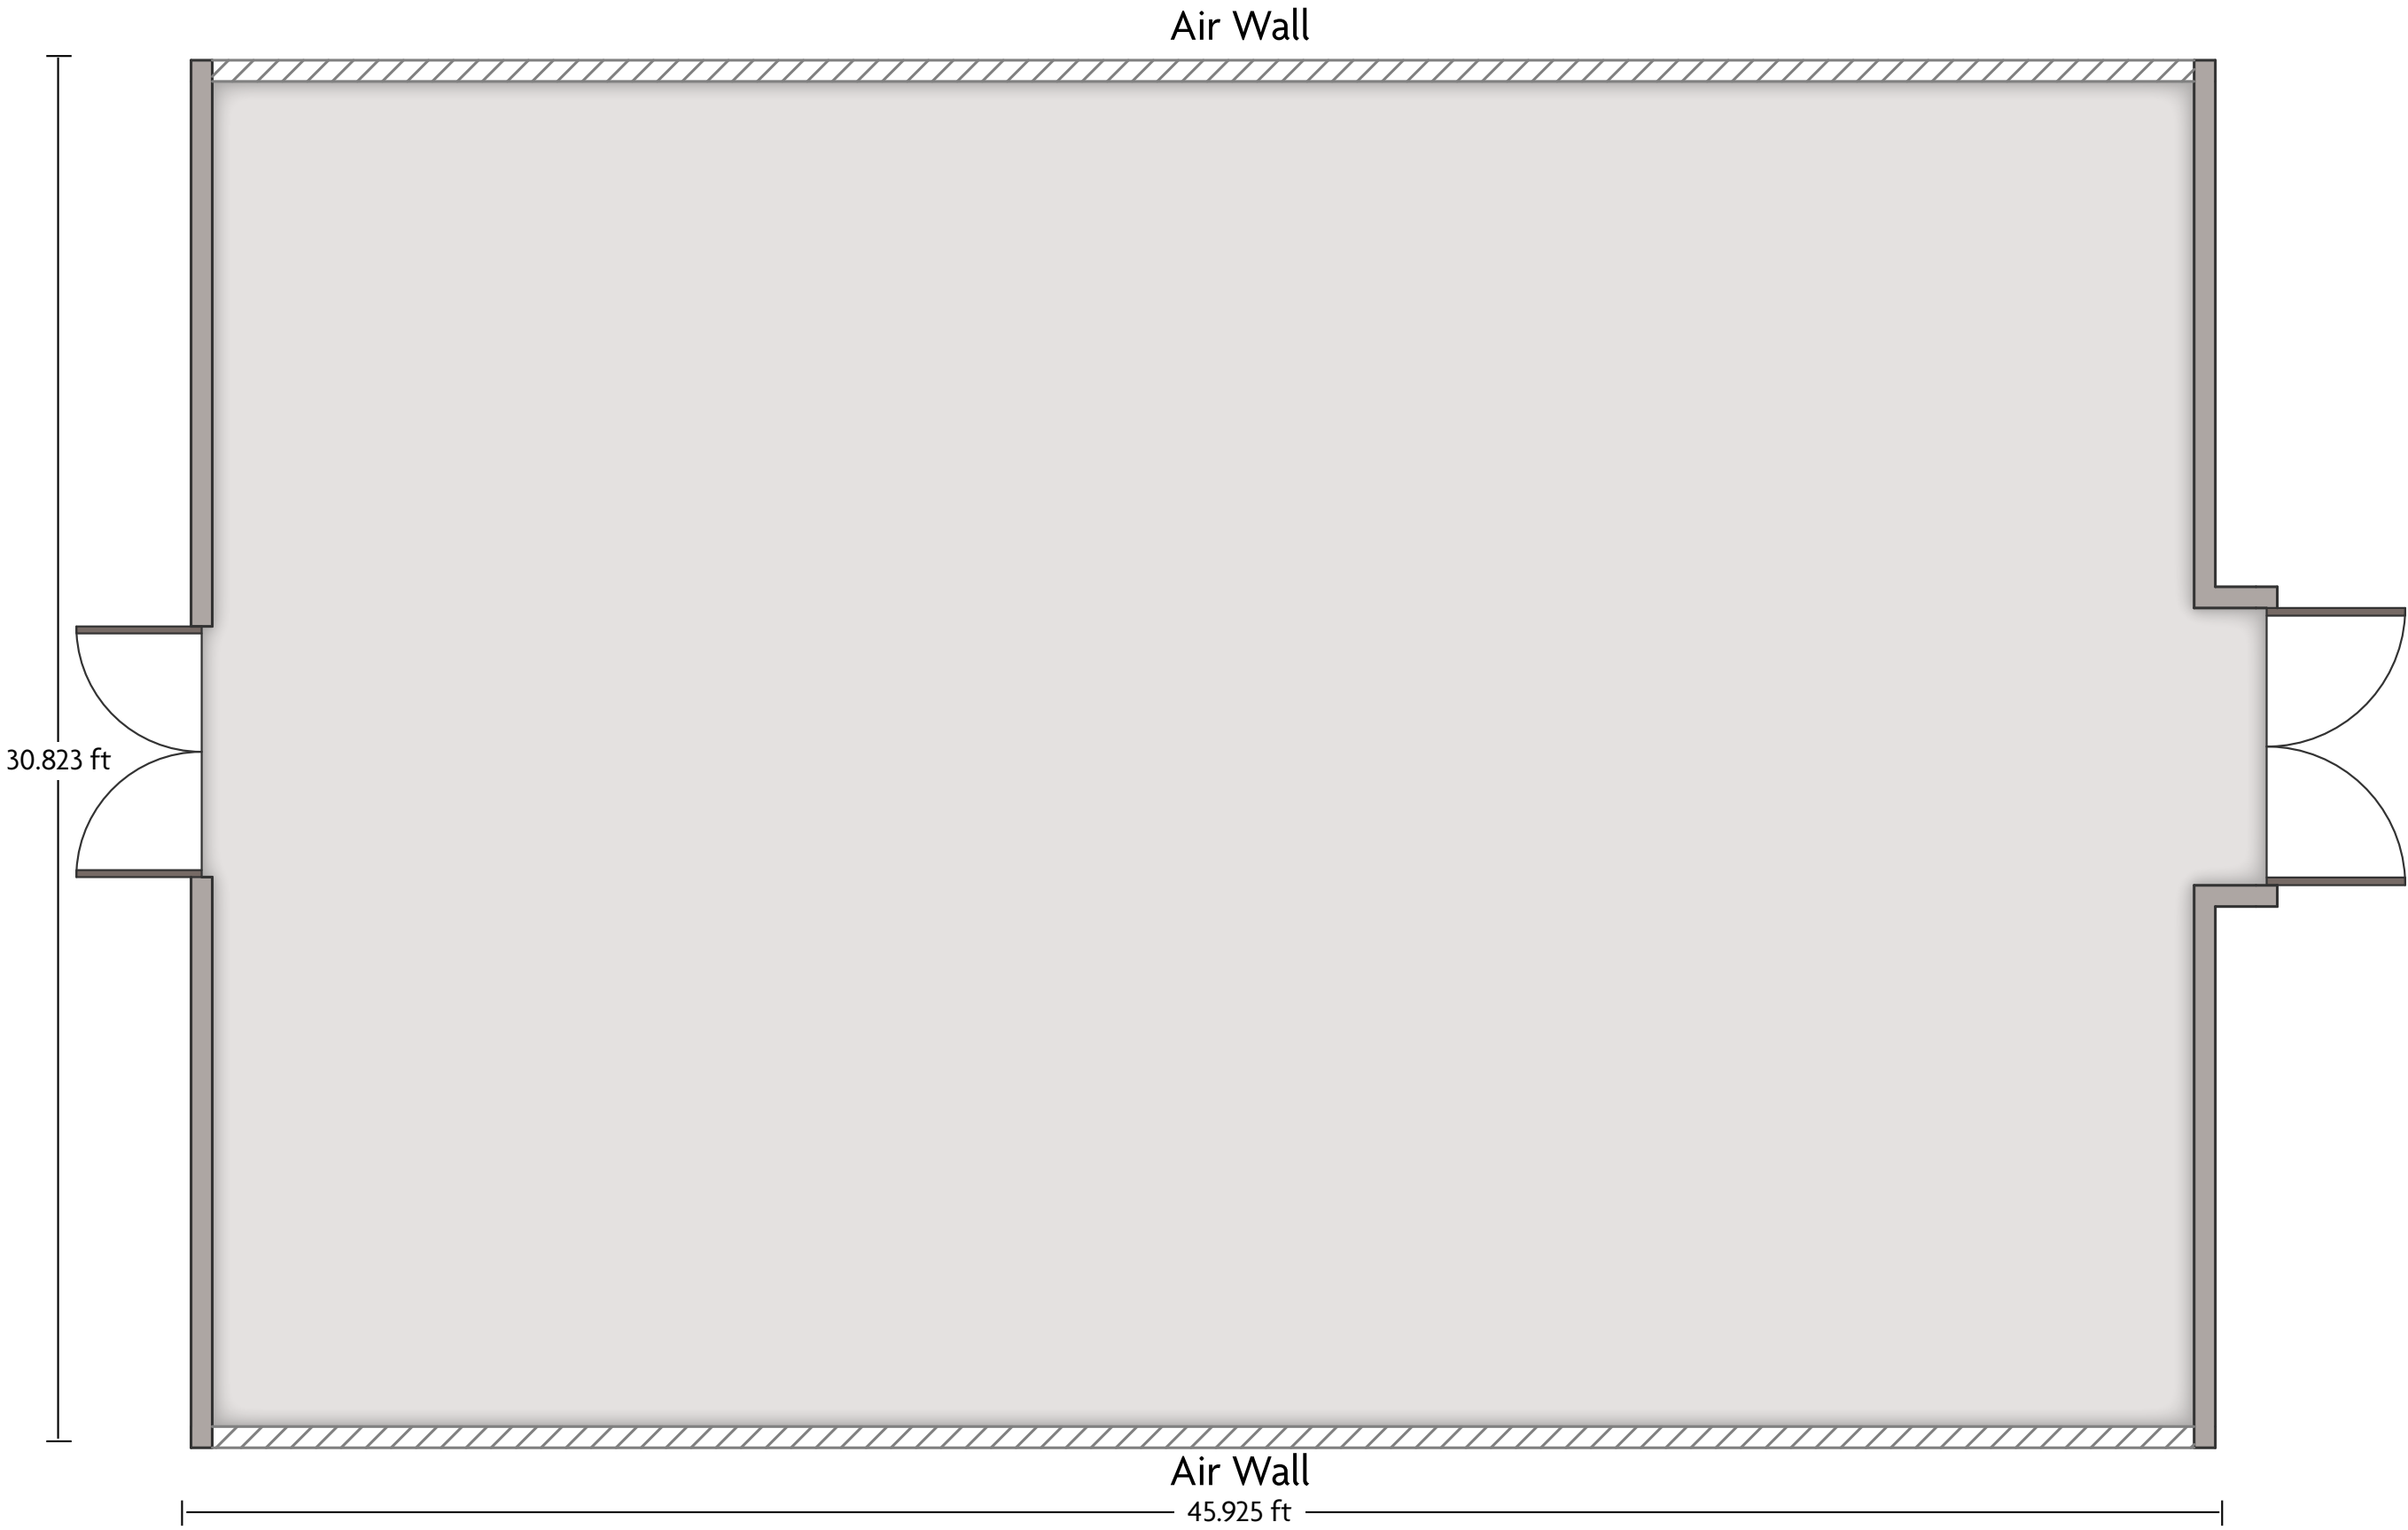

601 S. Palos Verdes St. | San Pedro, CA 90731 | 1-310-521-8053

*Multiple layout options available for this space.

Crowne Plaza® Los Angeles Harbor Hotel - Salon A

LENGTH: 45.9 Ft WIDTH: 26.1 Ft HEIGHT: 12 Ft TOTAL SQUARE FEET: 1223 Sq Ft MAXIMUM CAPACITY: 125 POWER OUTLETS: 6

601 S. Palos Verdes St. | San Pedro, CA 90731 | 1-310-521-8053

*Multiple layout options available for this space.

LENGTH: 45.9 Ft WIDTH: 30.8 Ft HEIGHT: 12 Ft TOTAL SQUARE FEET: 1444 Sq Ft MAXIMUM CAPACITY: 150 POWER OUTLETS: 6

601 S. Palos Verdes St. | San Pedro, CA 90731 | 1-310-521-8053

*Multiple layout options available for this space.

Crowne Plaza® Los Angeles Harbor Hotel - Salon C

LENGTH: 30.6 Ft WIDTH: 22.8 Ft HEIGHT: 12 Ft TOTAL SQUARE FEET: 699 Sq Ft MAXIMUM CAPACITY: 100 POWER OUTLETS: 2

601 S. Palos Verdes St. | San Pedro, CA 90731 | 1-310-521-8053

*Multiple layout options available for this space.

Crowne Plaza® Los Angeles Harbor Hotel - Salon D

LENGTH: 30.6 Ft WIDTH: 23 Ft HEIGHT: 12 Ft TOTAL SQUARE FEET: 687 Sq Ft MAXIMUM CAPACITY: 100 POWER OUTLETS: 2