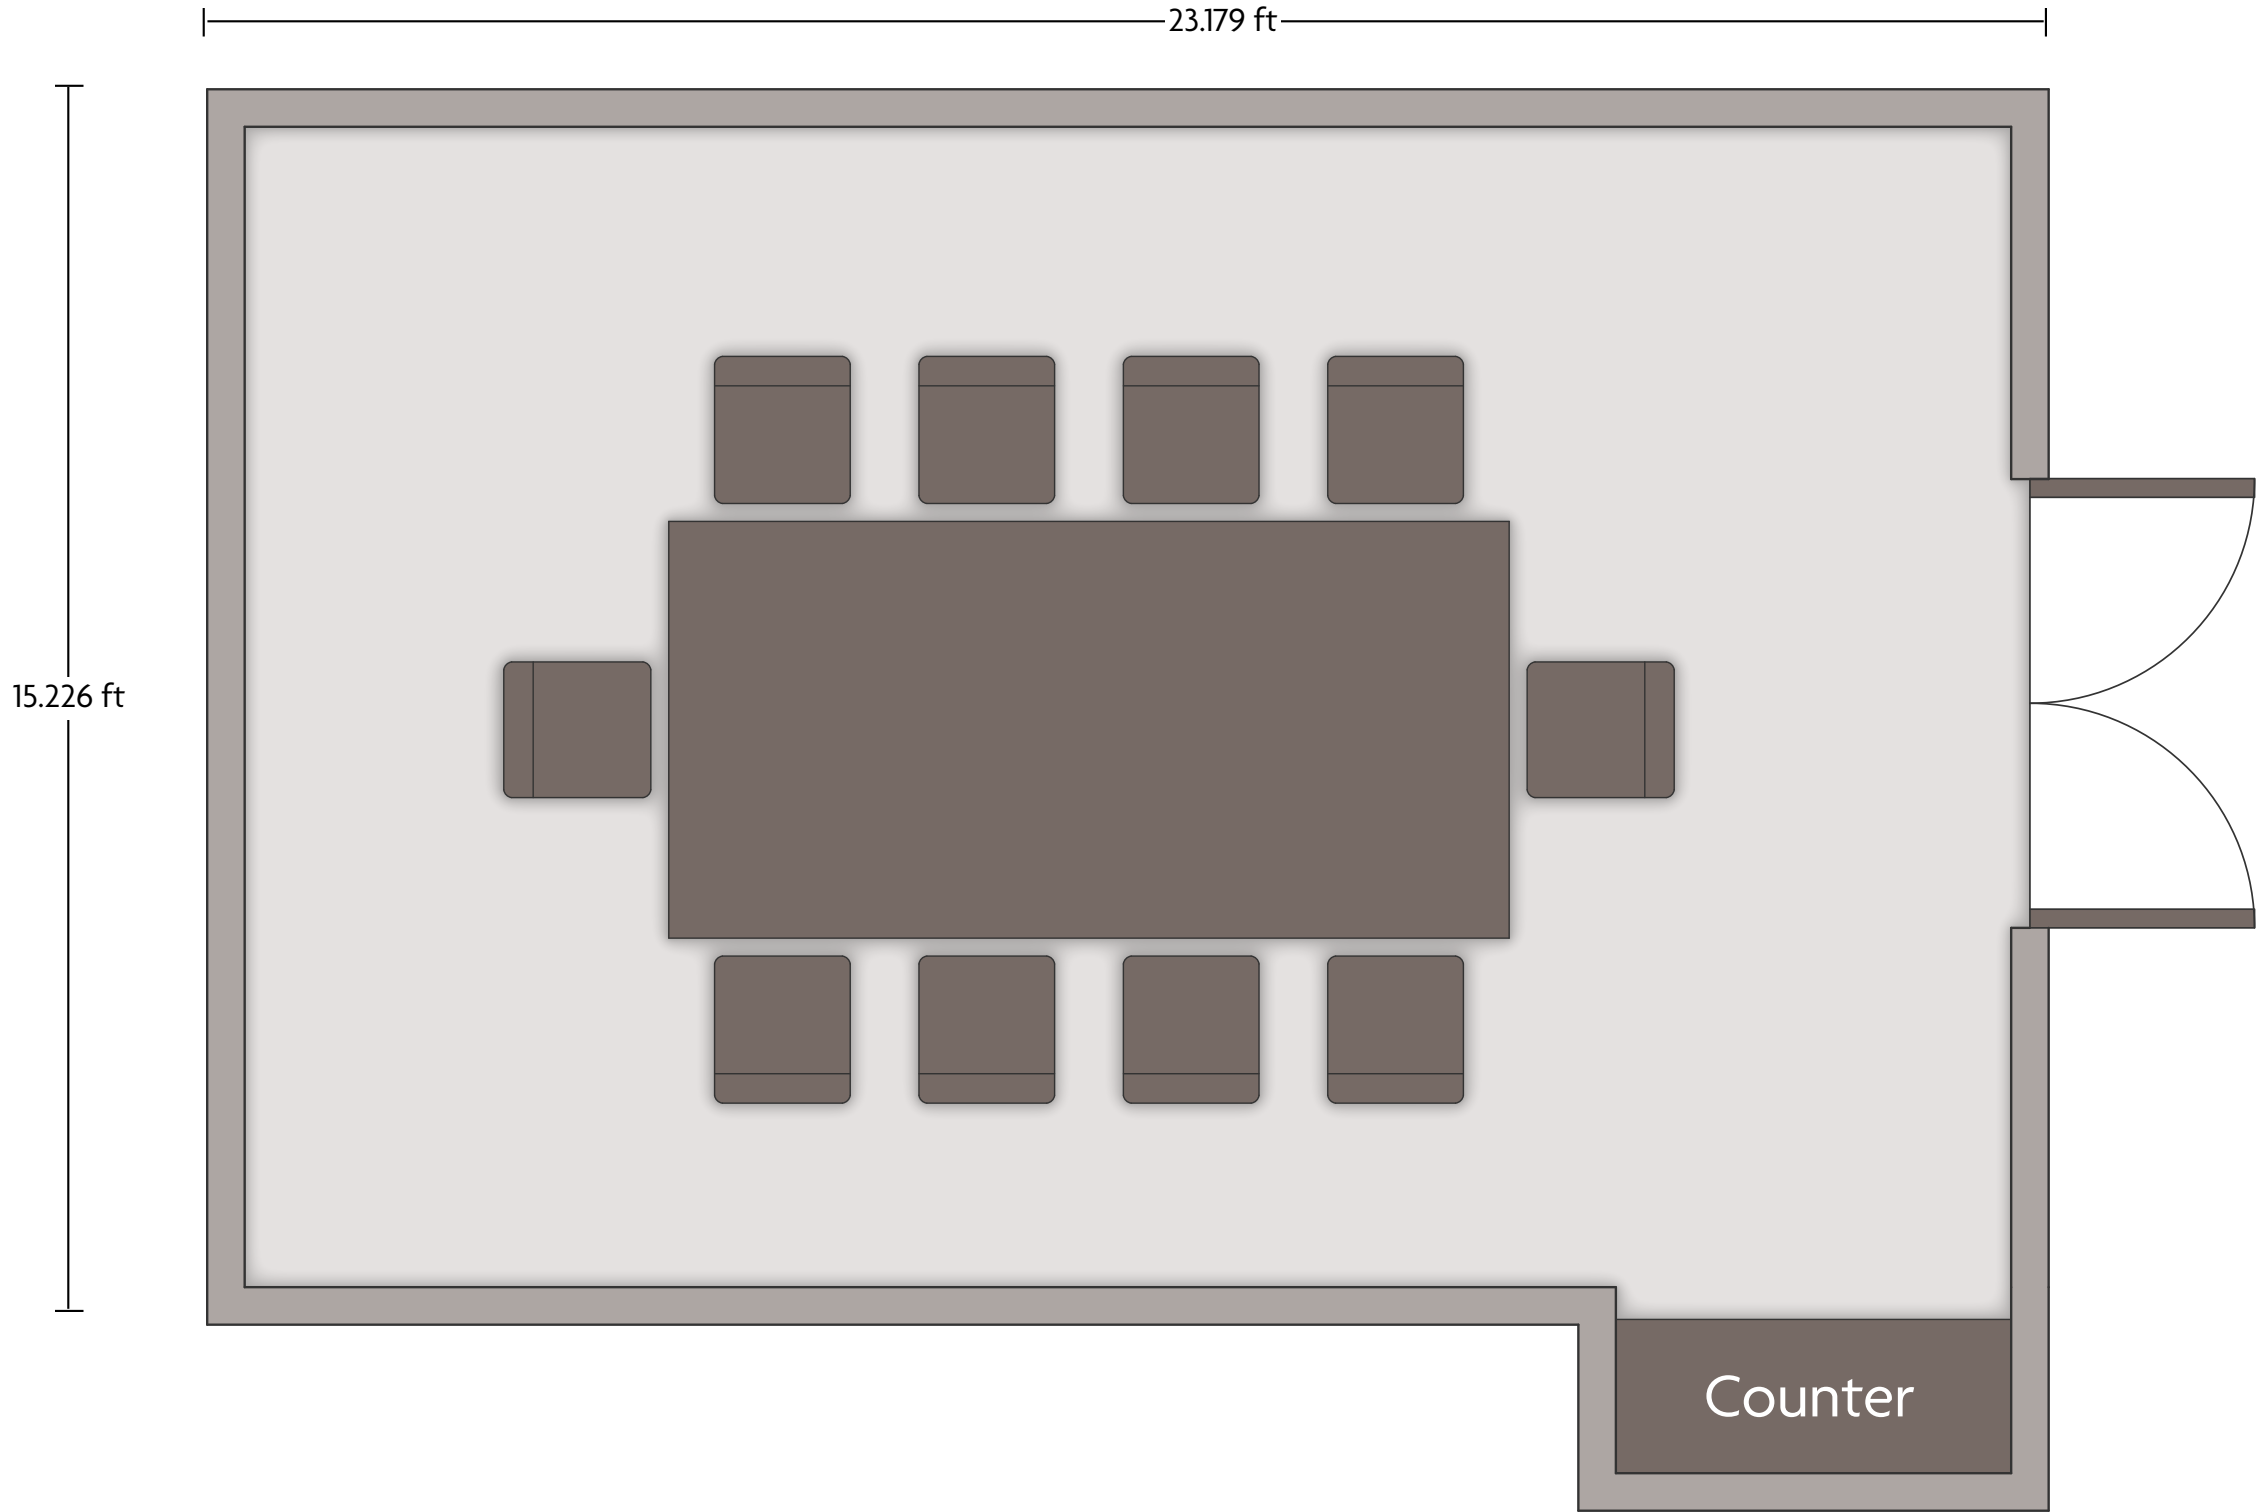

14670 Duval Road | Jacksonville, FL 32218-9429 | 904-741-9429

*Multiple layout options available for this space.

LENGTH: 24.4 Ft WIDTH: 19.8 Ft HEIGHT: 7.9 Ft TOTAL SQUARE FEET: 46.5 Sq Ft MAXIMUM CAPACITY: 50 POWER OUTLETS: 6

14670 Duval Road | Jacksonville, FL 32218-9429 | 904-741-9429

*Multiple layout options available for this space.

LENGTH: 22.3 Ft WIDTH: 21.5 Ft HEIGHT: 11.9 Ft TOTAL SQUARE FEET: 480 Sq Ft MAXIMUM CAPACITY: 50 POWER OUTLETS: 3

Crowne Plaza® Jacksonville Airport/I-95N - Royal

LENGTH: 23.2 Ft WIDTH: 15.2 Ft HEIGHT: 9. Ft TOTAL SQUARE FEET: 365 Sq Ft MAXIMUM CAPACITY: 10 POWER OUTLETS: 6

14670 Duval Road | Jacksonville, FL 32218-9429 | 904-741-9429

LENGTH: 20.7 Ft WIDTH: 19.6 Ft HEIGHT: 8.7 Ft TOTAL SQUARE FEET: 426 Sq Ft MAXIMUM CAPACITY: 45 POWER OUTLETS: 6

LENGTH: 15.6 Ft WIDTH: 26.5 Ft HEIGHT: 9.2 Ft TOTAL SQUARE FEET: 1326 Sq Ft MAXIMUM CAPACITY: 120 POWER OUTLETS: 8