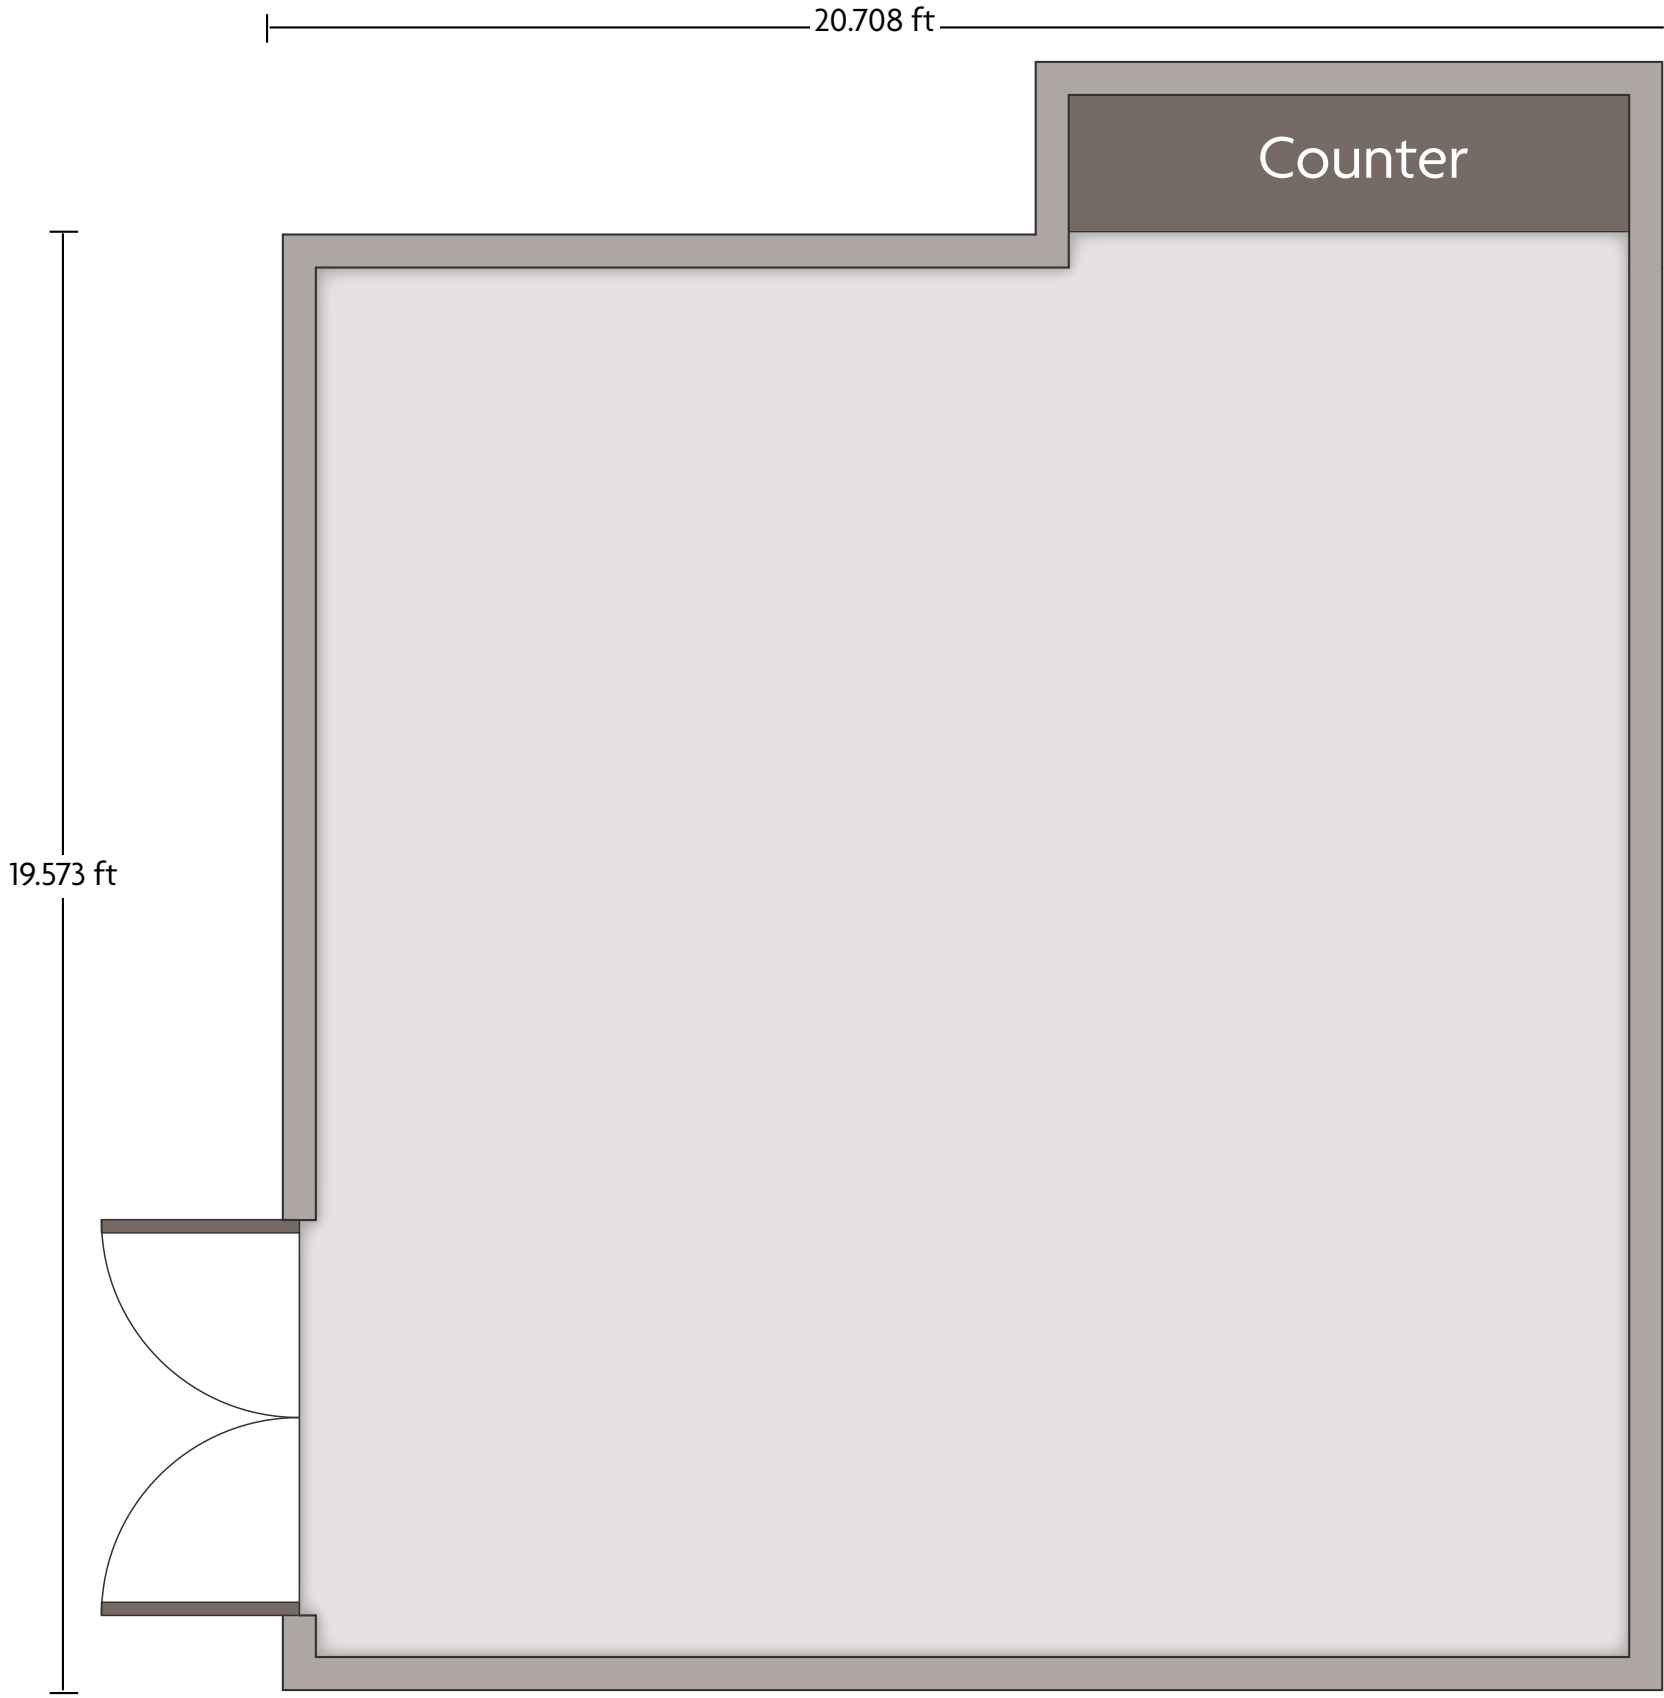

14670 Duval Road | Jacksonville, FL 32218-9429 | 904-741-9429

*Multiple layout options available for this space.

LENGTH: 22.3 Ft WIDTH: 21.5 Ft HEIGHT: 11.9 Ft TOTAL SQUARE FEET: 480 Sq Ft MAXIMUM CAPACITY: 50 POWER OUTLETS: 3

Crowne Plaza® Jacksonville Airport/I-95N - Royal

LENGTH: 23.2 Ft WIDTH: 15.2 Ft HEIGHT: 9. Ft TOTAL SQUARE FEET: 365 Sq Ft MAXIMUM CAPACITY: 10 POWER OUTLETS: 6

14670 Duval Road | Jacksonville, FL 32218-9429 | 904-741-9429

LENGTH: 20.7 Ft WIDTH: 19.6 Ft HEIGHT: 8.7 Ft TOTAL SQUARE FEET: 426 Sq Ft MAXIMUM CAPACITY: 45 POWER OUTLETS: 6

LENGTH: 15.6 Ft WIDTH: 26.5 Ft HEIGHT: 9.2 Ft TOTAL SQUARE FEET: 1326 Sq Ft MAXIMUM CAPACITY: 120 POWER OUTLETS: 8