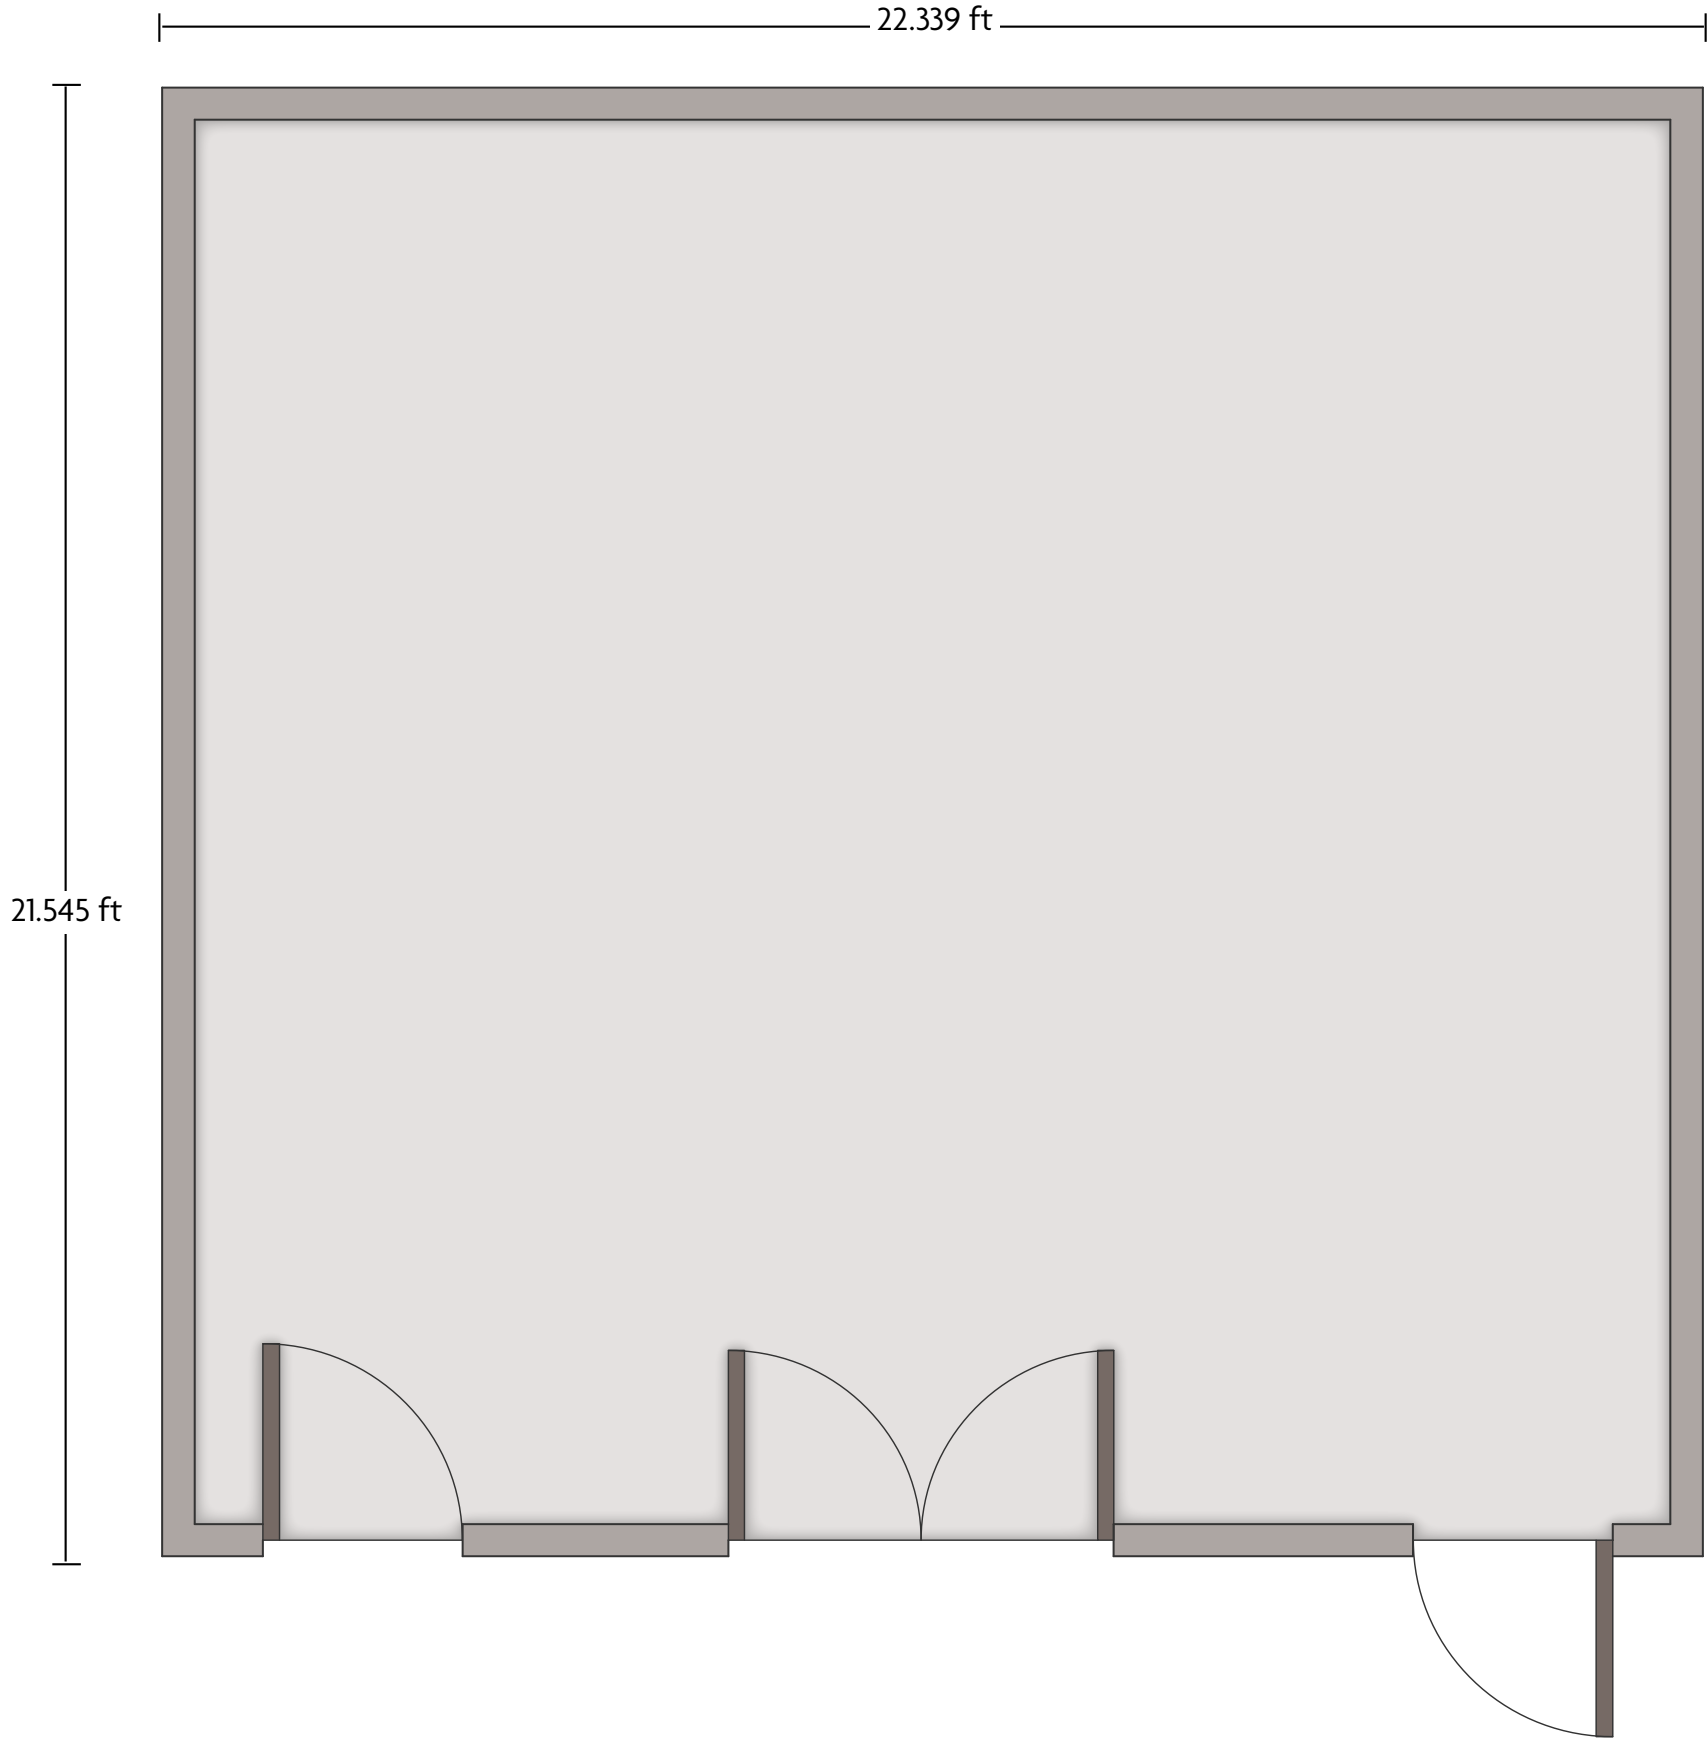

14670 Duval Road | Jacksonville, FL 32218-9429 | 904-741-9429

*Multiple layout options available for this space.

LENGTH: 24.4 Ft WIDTH: 19.8 Ft HEIGHT: 7.9 Ft TOTAL SQUARE FEET: 46.5 Sq Ft MAXIMUM CAPACITY: 50 POWER OUTLETS: 6

14670 Duval Road | Jacksonville, FL 32218-9429 | 904-741-9429

*Multiple layout options available for this space.

LENGTH: 22.3 Ft WIDTH: 21.5 Ft HEIGHT: 11.9 Ft TOTAL SQUARE FEET: 480 Sq Ft MAXIMUM CAPACITY: 50 POWER OUTLETS: 3

Crowne Plaza® Jacksonville Airport/I-95N - Royal

LENGTH: 23.2 Ft WIDTH: 15.2 Ft HEIGHT: 9. Ft TOTAL SQUARE FEET: 365 Sq Ft MAXIMUM CAPACITY: 10 POWER OUTLETS: 6

14670 Duval Road | Jacksonville, FL 32218-9429 | 904-741-9429

LENGTH: 20.7 Ft WIDTH: 19.6 Ft HEIGHT: 8.7 Ft TOTAL SQUARE FEET: 426 Sq Ft MAXIMUM CAPACITY: 45 POWER OUTLETS: 6

LENGTH: 15.6 Ft WIDTH: 26.5 Ft HEIGHT: 9.2 Ft TOTAL SQUARE FEET: 1326 Sq Ft MAXIMUM CAPACITY: 120 POWER OUTLETS: 8