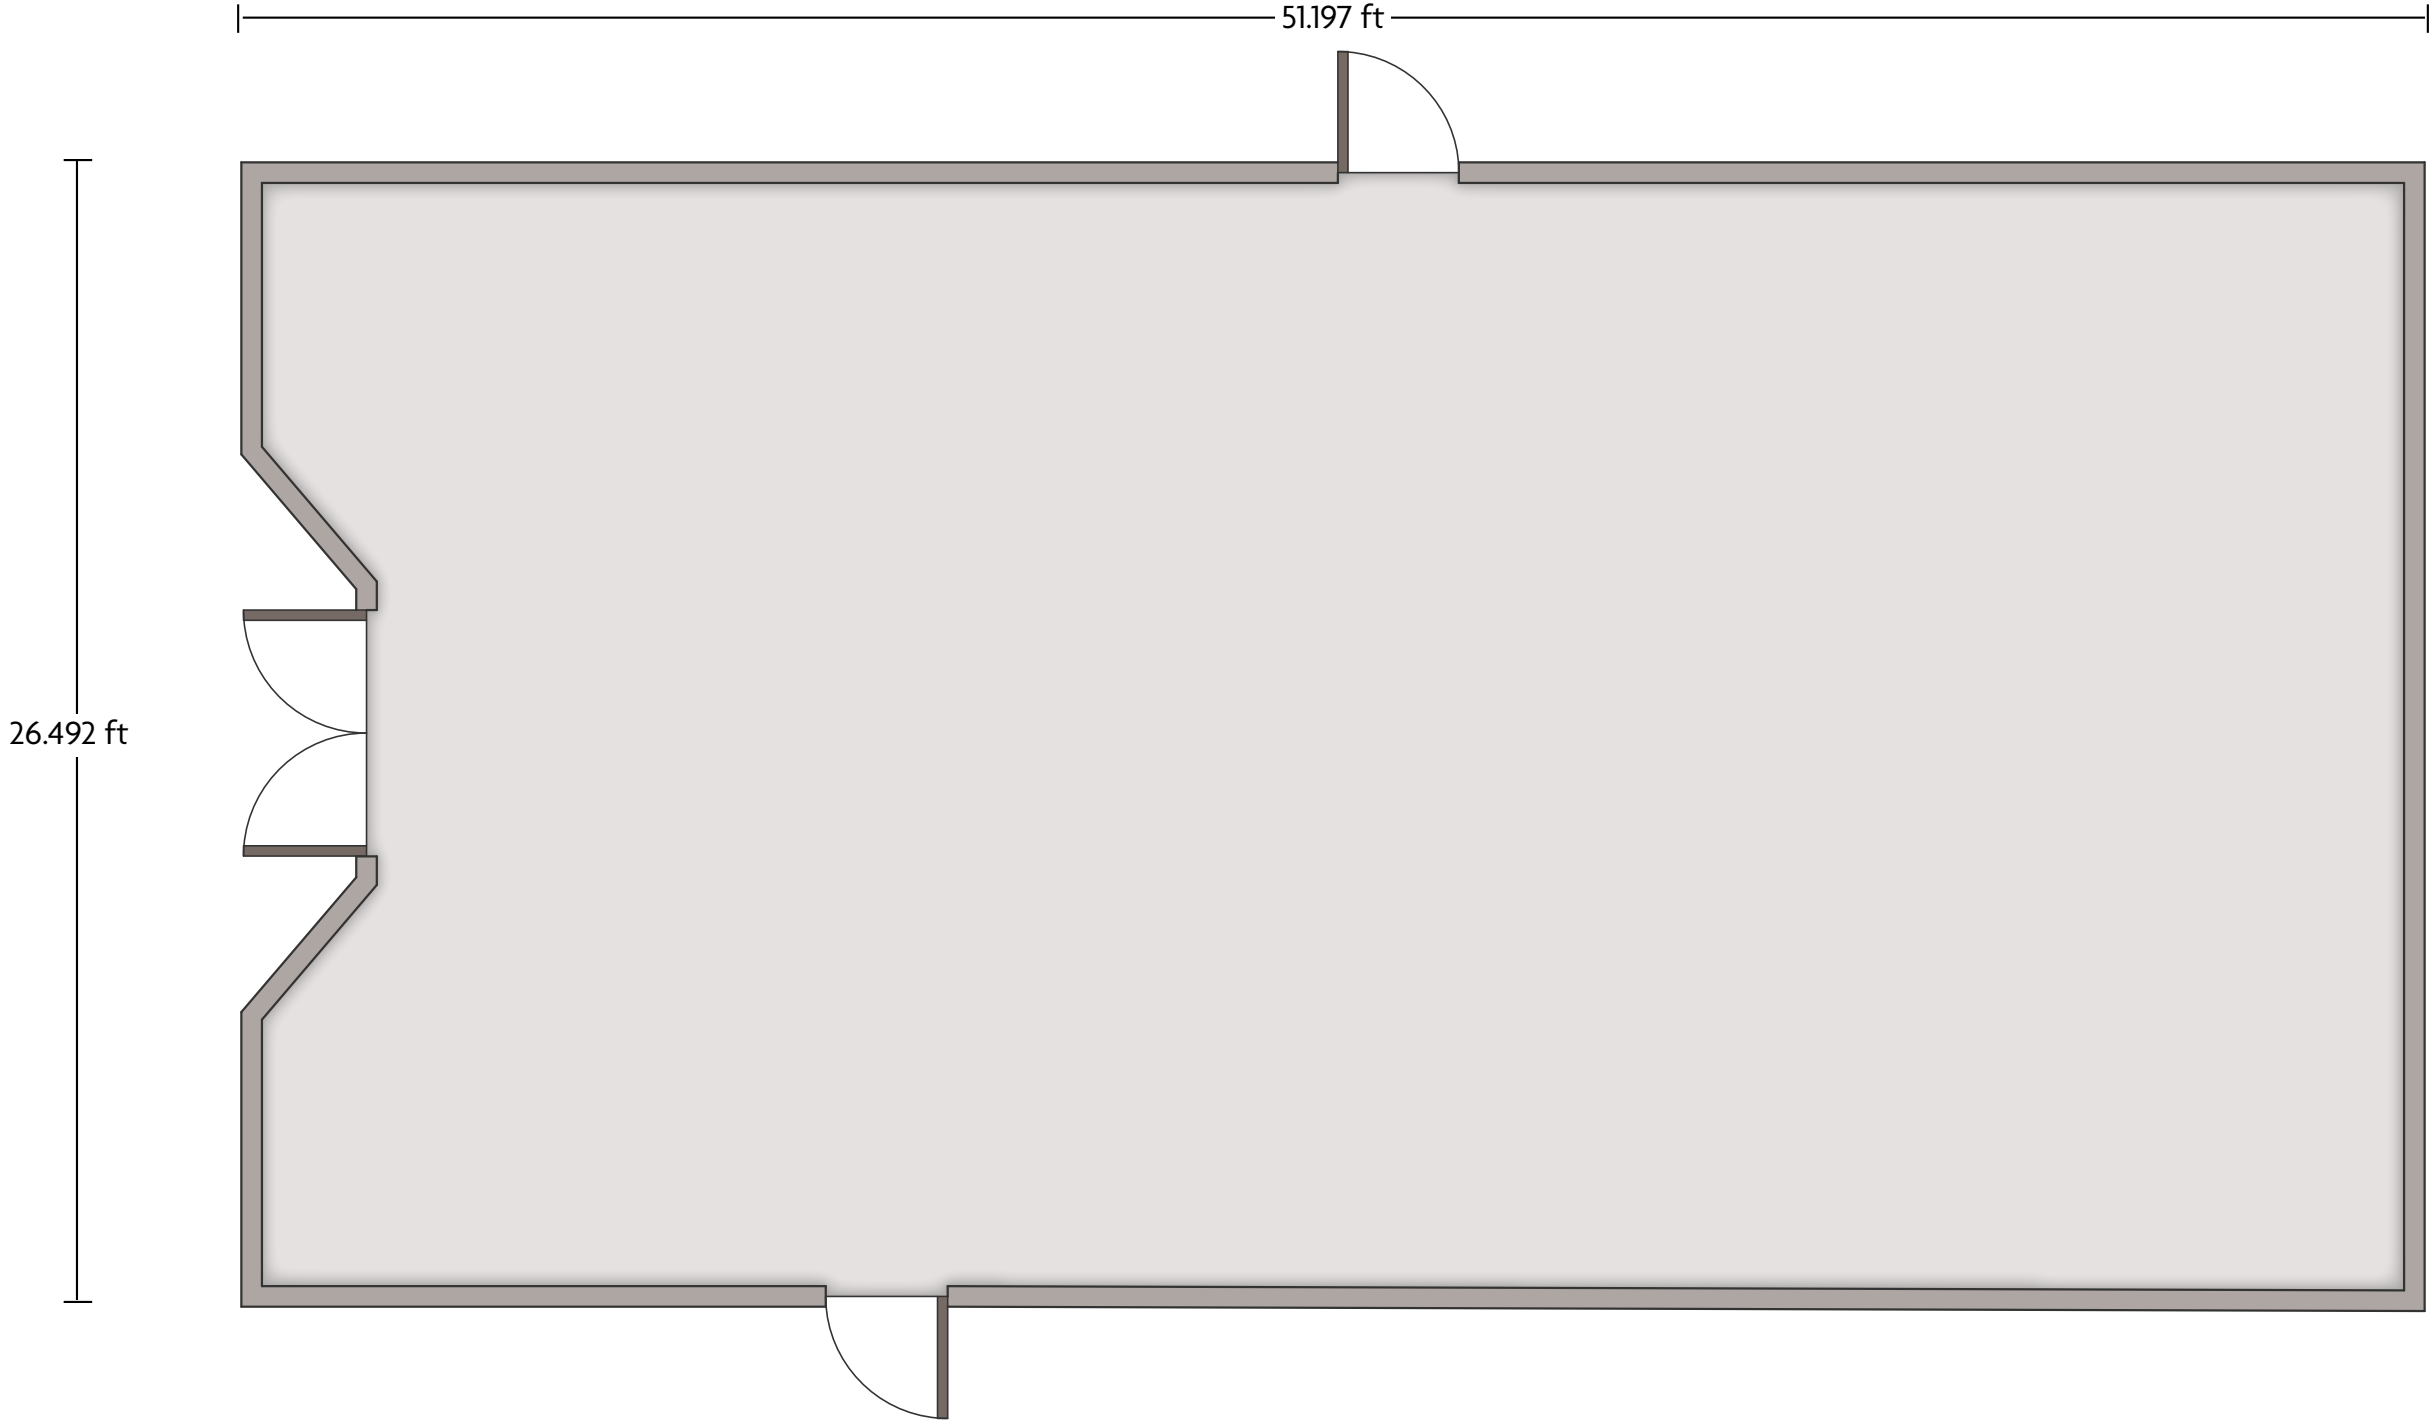

14670 Duval Road | Jacksonville, FL 32218-9429 | 904-741-9429

*Multiple layout options available for this space.

LENGTH: 22.3 Ft WIDTH: 21.5 Ft HEIGHT: 11.9 Ft TOTAL SQUARE FEET: 480 Sq Ft MAXIMUM CAPACITY: 50 POWER OUTLETS: 3

Crowne Plaza® Jacksonville Airport/I-95N - Royal

LENGTH: 23.2 Ft WIDTH: 15.2 Ft HEIGHT: 9. Ft TOTAL SQUARE FEET: 365 Sq Ft MAXIMUM CAPACITY: 10 POWER OUTLETS: 6

14670 Duval Road | Jacksonville, FL 32218-9429 | 904-741-9429

LENGTH: 20.7 Ft WIDTH: 19.6 Ft HEIGHT: 8.7 Ft TOTAL SQUARE FEET: 426 Sq Ft MAXIMUM CAPACITY: 45 POWER OUTLETS: 6

LENGTH: 15.6 Ft WIDTH: 26.5 Ft HEIGHT: 9.2 Ft TOTAL SQUARE FEET: 1326 Sq Ft MAXIMUM CAPACITY: 120 POWER OUTLETS: 8