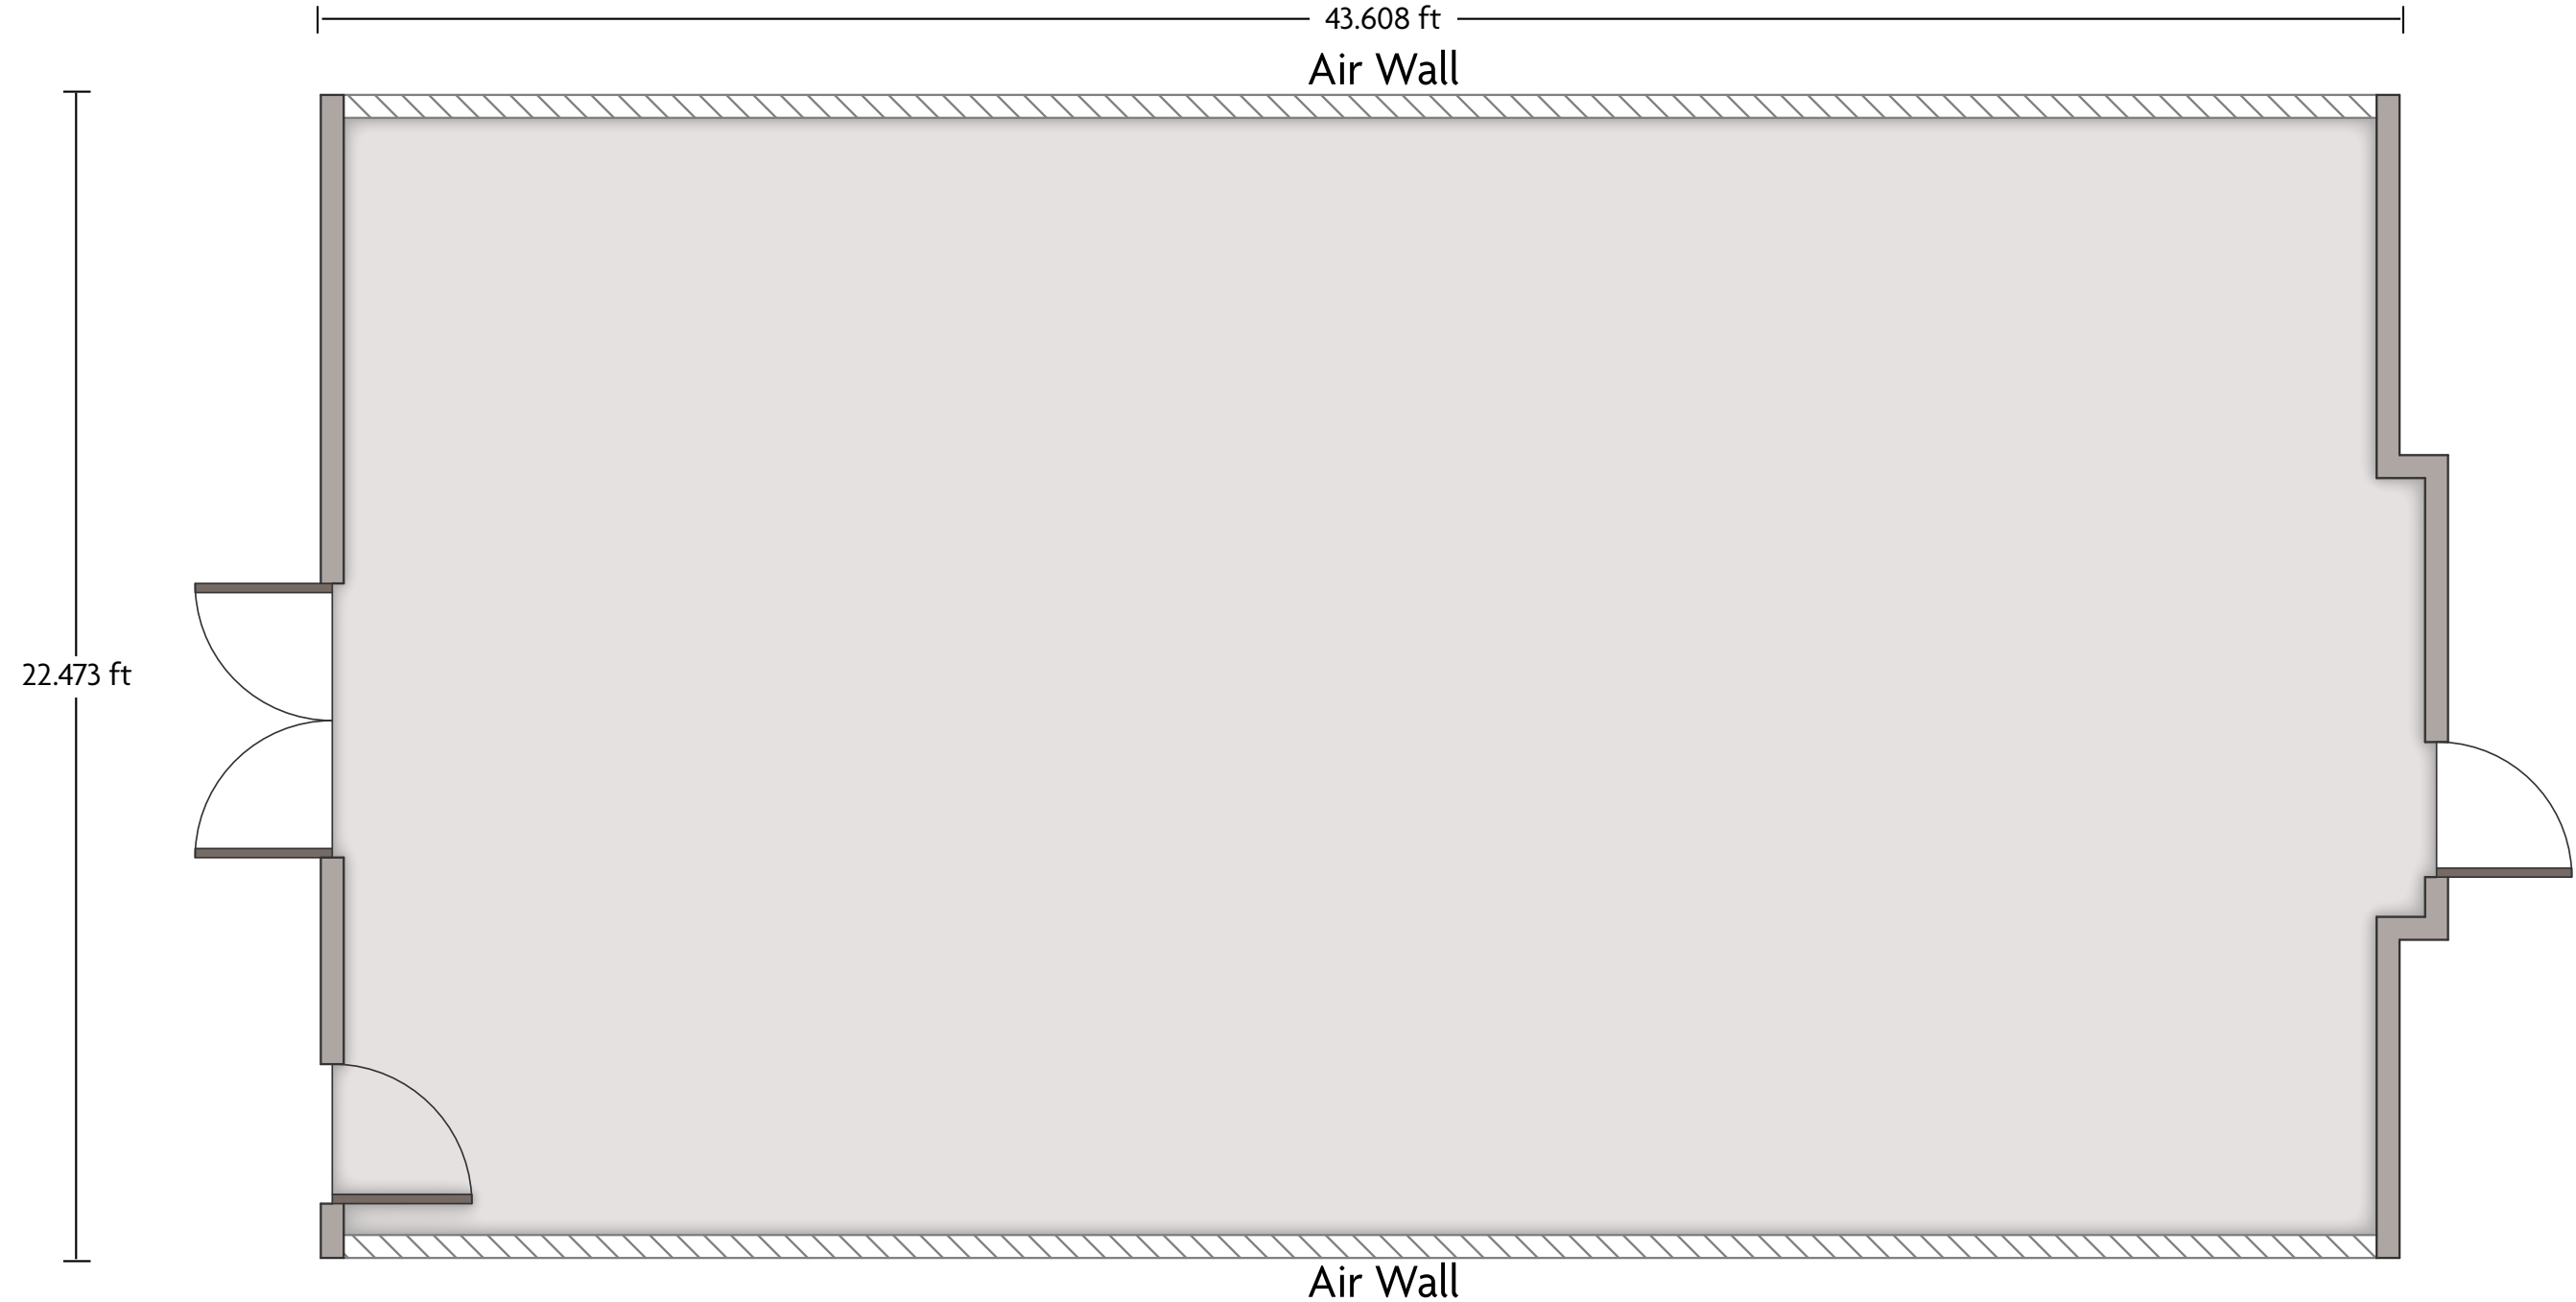

14670 Duval Road | Jacksonville, FL 32218-9429 | 904-741-9429

*Multiple layout options available for this space.

LENGTH: 43.6 Ft WIDTH: 22.2 Ft HEIGHT: 12 Ft TOTAL SQUARE FEET: 982 Sq Ft MAXIMUM CAPACITY: 100 POWER OUTLETS: 8

14670 Duval Road | Jacksonville, FL 32218-9429 | 904-741-9429

*Multiple layout options available for this space.

LENGTH: 43.6 Ft WIDTH: 22.5 Ft HEIGHT: 12 Ft TOTAL SQUARE FEET: 1054 Sq Ft MAXIMUM CAPACITY: 100 POWER OUTLETS: 4

14670 Duval Road | Jacksonville, FL 32218-9429 | 904-741-9429

*Multiple layout options available for this space.

LENGTH: 43.6 Ft WIDTH: 22.2 Ft HEIGHT: 12 Ft TOTAL SQUARE FEET: 928 Sq Ft MAXIMUM CAPACITY: 100 POWER OUTLETS: 7

LENGTH: 20.7 Ft WIDTH: 19.6 Ft HEIGHT: 8.7 Ft TOTAL SQUARE FEET: 426 Sq Ft MAXIMUM CAPACITY: 45 POWER OUTLETS: 6

LENGTH: 15.6 Ft WIDTH: 26.5 Ft HEIGHT: 9.2 Ft TOTAL SQUARE FEET: 1326 Sq Ft MAXIMUM CAPACITY: 120 POWER OUTLETS: 8