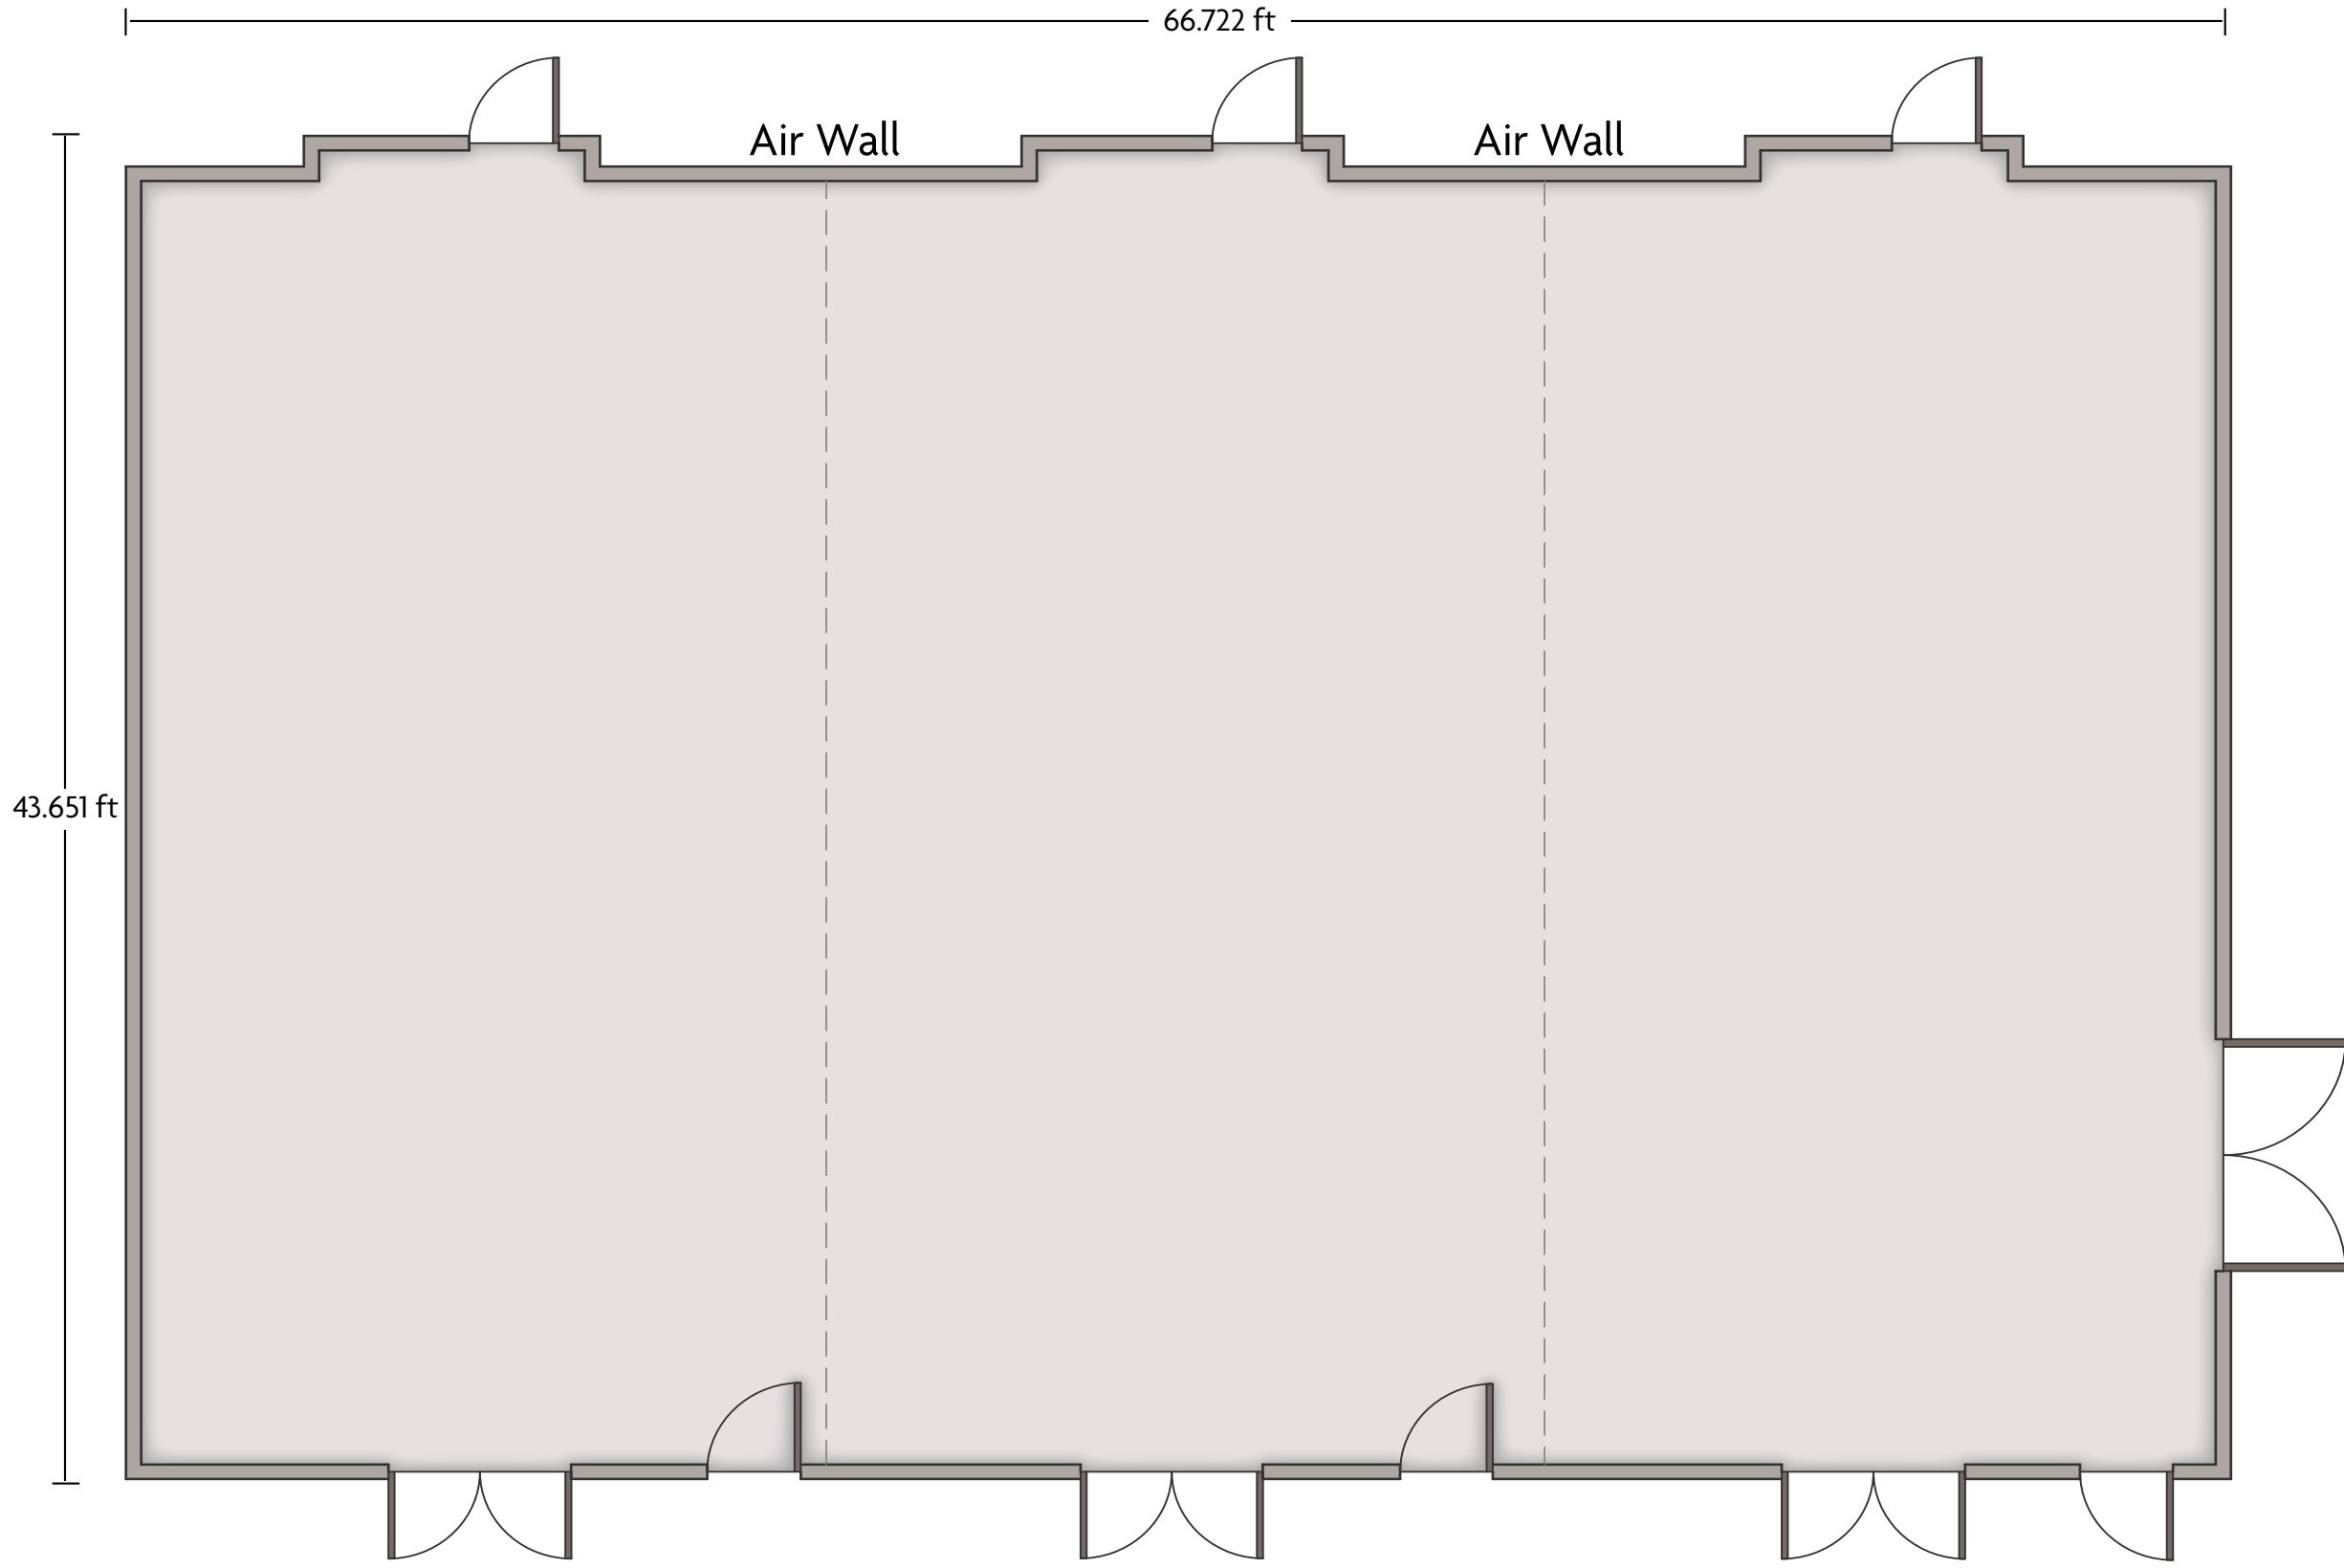

Crowne Plaza® Jacksonville Airport/I-95N - Atlanta

LENGTH: 24.4 Ft WIDTH: 19.9 Ft HEIGHT: 7.9 Ft TOTAL SQUARE FEET: 486 Sq Ft MAXIMUM CAPACITY: 50 POWER OUTLETS: 6

14670 Duval Road | Jacksonville, FL 32218-9429 | 904-741-9429

*Multiple layout options available for this space.

Crowne Plaza® Jacksonville Airport/I-95N - Garden Ballroom

LENGTH: 66.7 Ft WIDTH: 43.7 Ft HEIGHT: 12 Ft TOTAL SQUARE FEET: 2658 Sq Ft MAXIMUM CAPACITY: 300 POWER OUTLETS: 19

14670 Duval Road | Jacksonville, FL 32218-9429 | 904-741-9429

*Multiple layout options available for this space.

LENGTH: 43.6 Ft WIDTH: 22.2 Ft HEIGHT: 12 Ft TOTAL SQUARE FEET: 982 Sq Ft MAXIMUM CAPACITY: 100 POWER OUTLETS: 8

LENGTH: 20.7 Ft WIDTH: 19.6 Ft HEIGHT: 8.7 Ft TOTAL SQUARE FEET: 426 Sq Ft MAXIMUM CAPACITY: 45 POWER OUTLETS: 6

LENGTH: 15.6 Ft WIDTH: 26.5 Ft HEIGHT: 9.2 Ft TOTAL SQUARE FEET: 1326 Sq Ft MAXIMUM CAPACITY: 120 POWER OUTLETS: 8