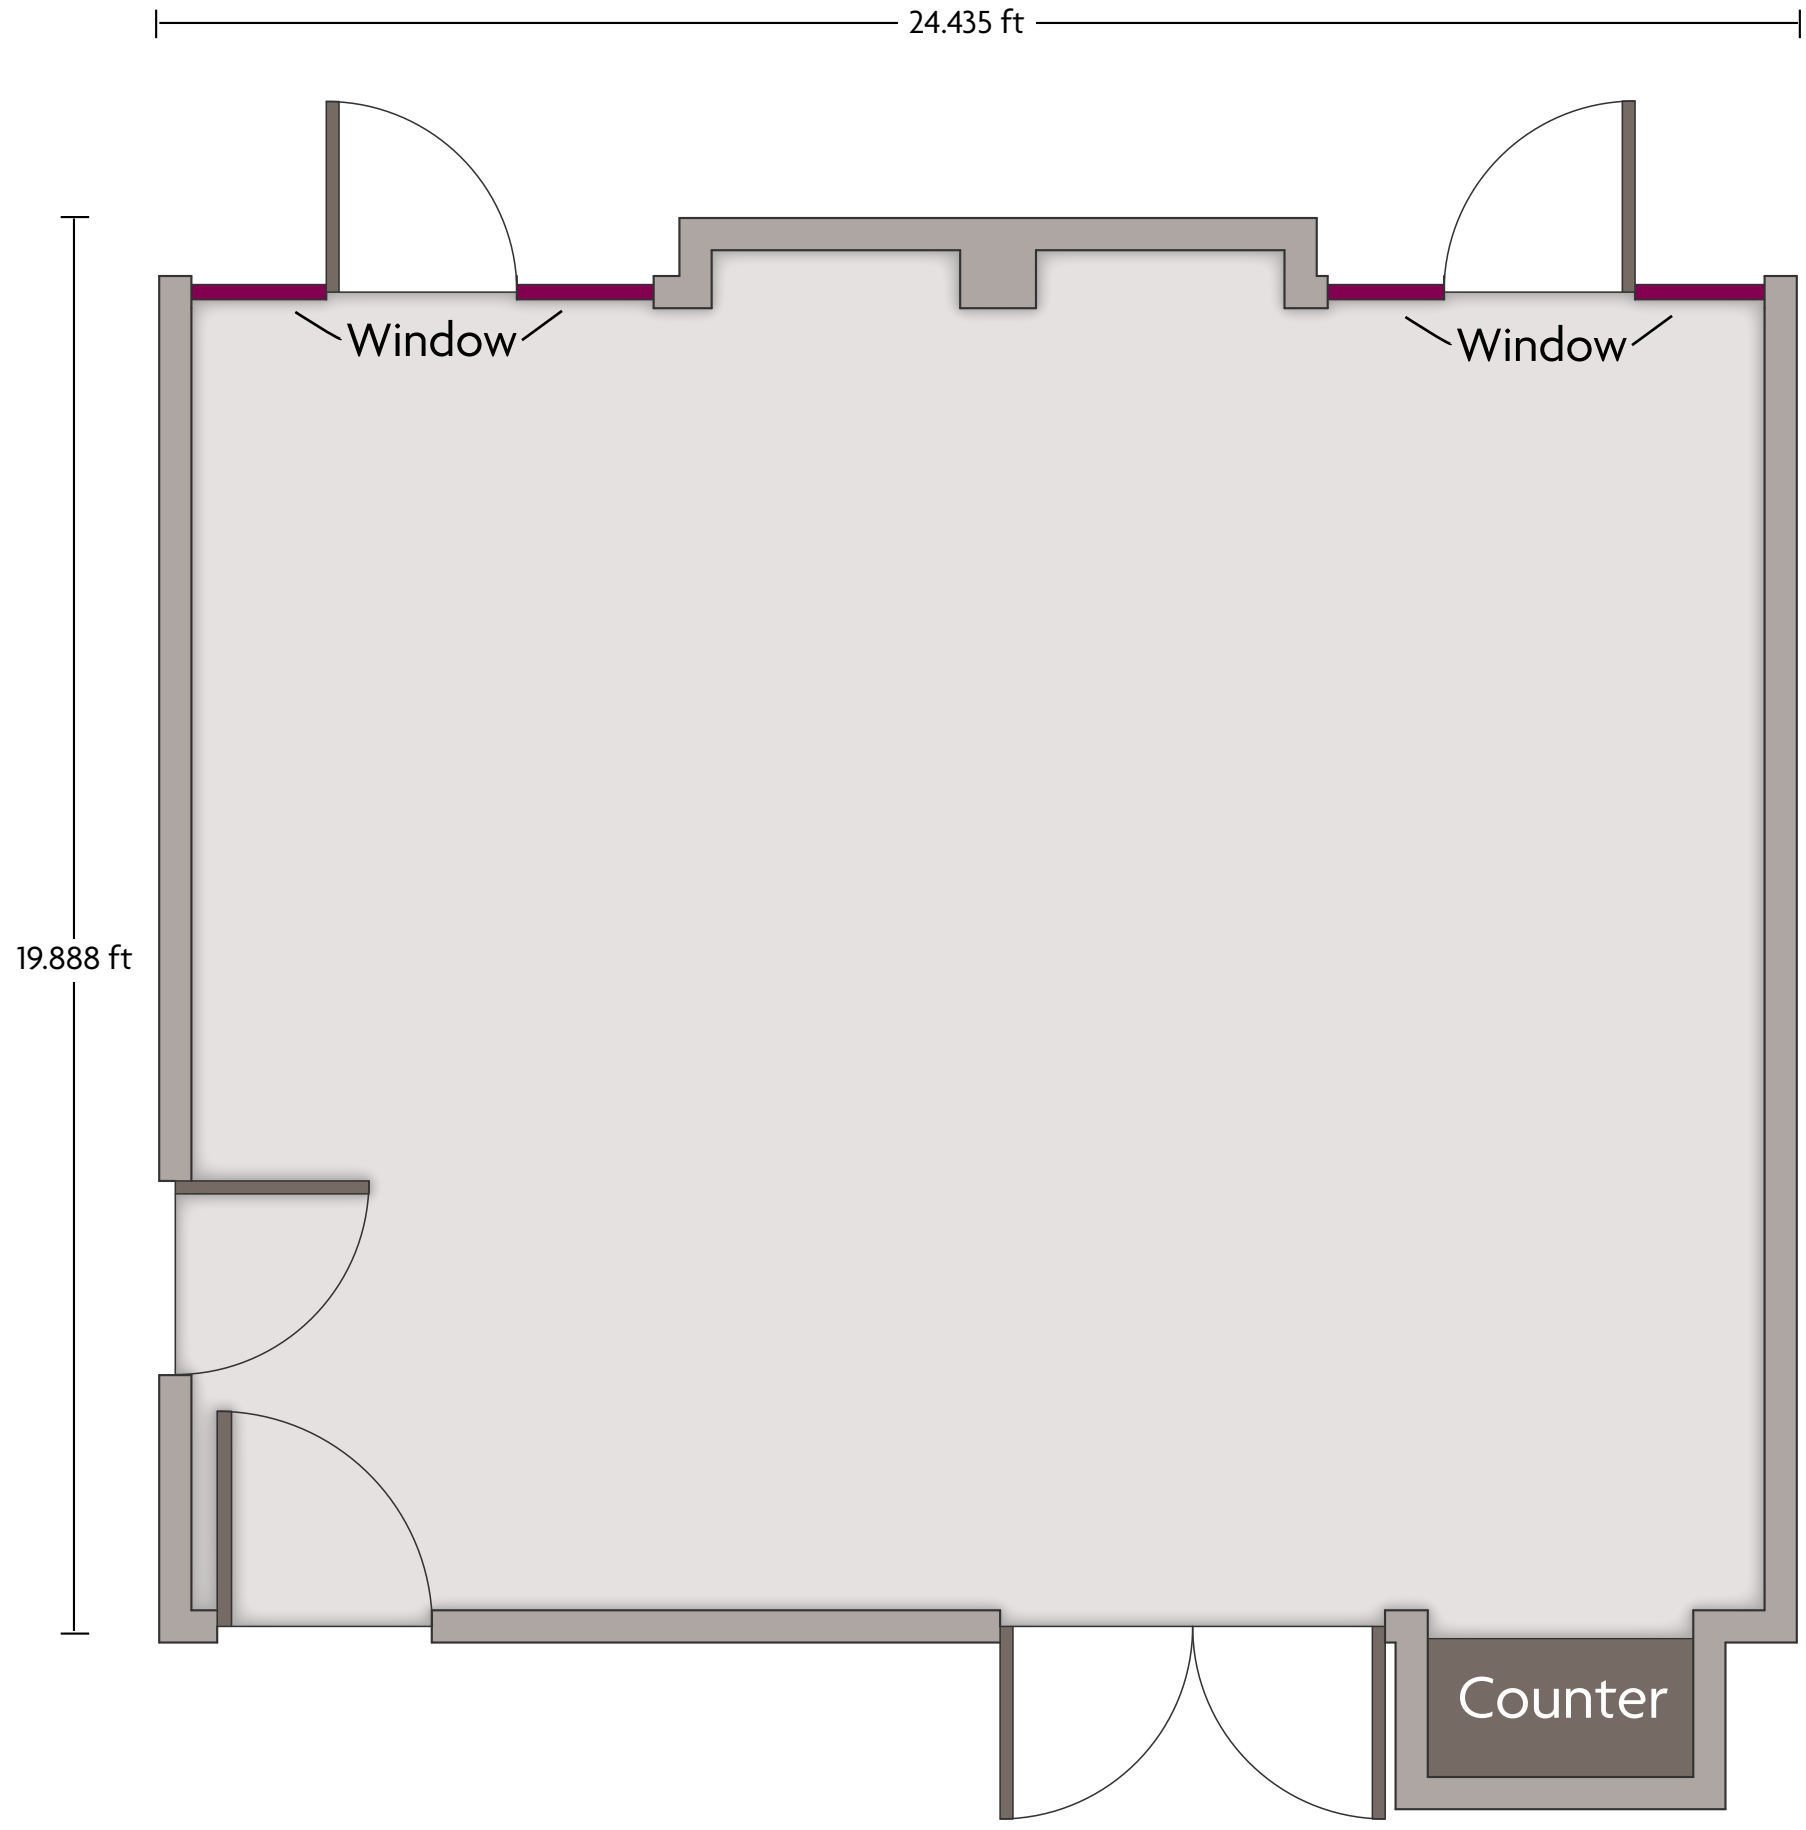

Crowne Plaza® Jacksonville Airport/I-95N - Atlanta

LENGTH: 24.4 Ft   WIDTH: 19.9 Ft   HEIGHT: 7.9 Ft   TOTAL SQUARE FEET: 486 Sq Ft   MAXIMUM CAPACITY: 50   POWER OUTLETS: 6

14670 Duval Road | Jacksonville, FL 32218-9429 | 904-741-9429

*Multiple layout options available for this space.