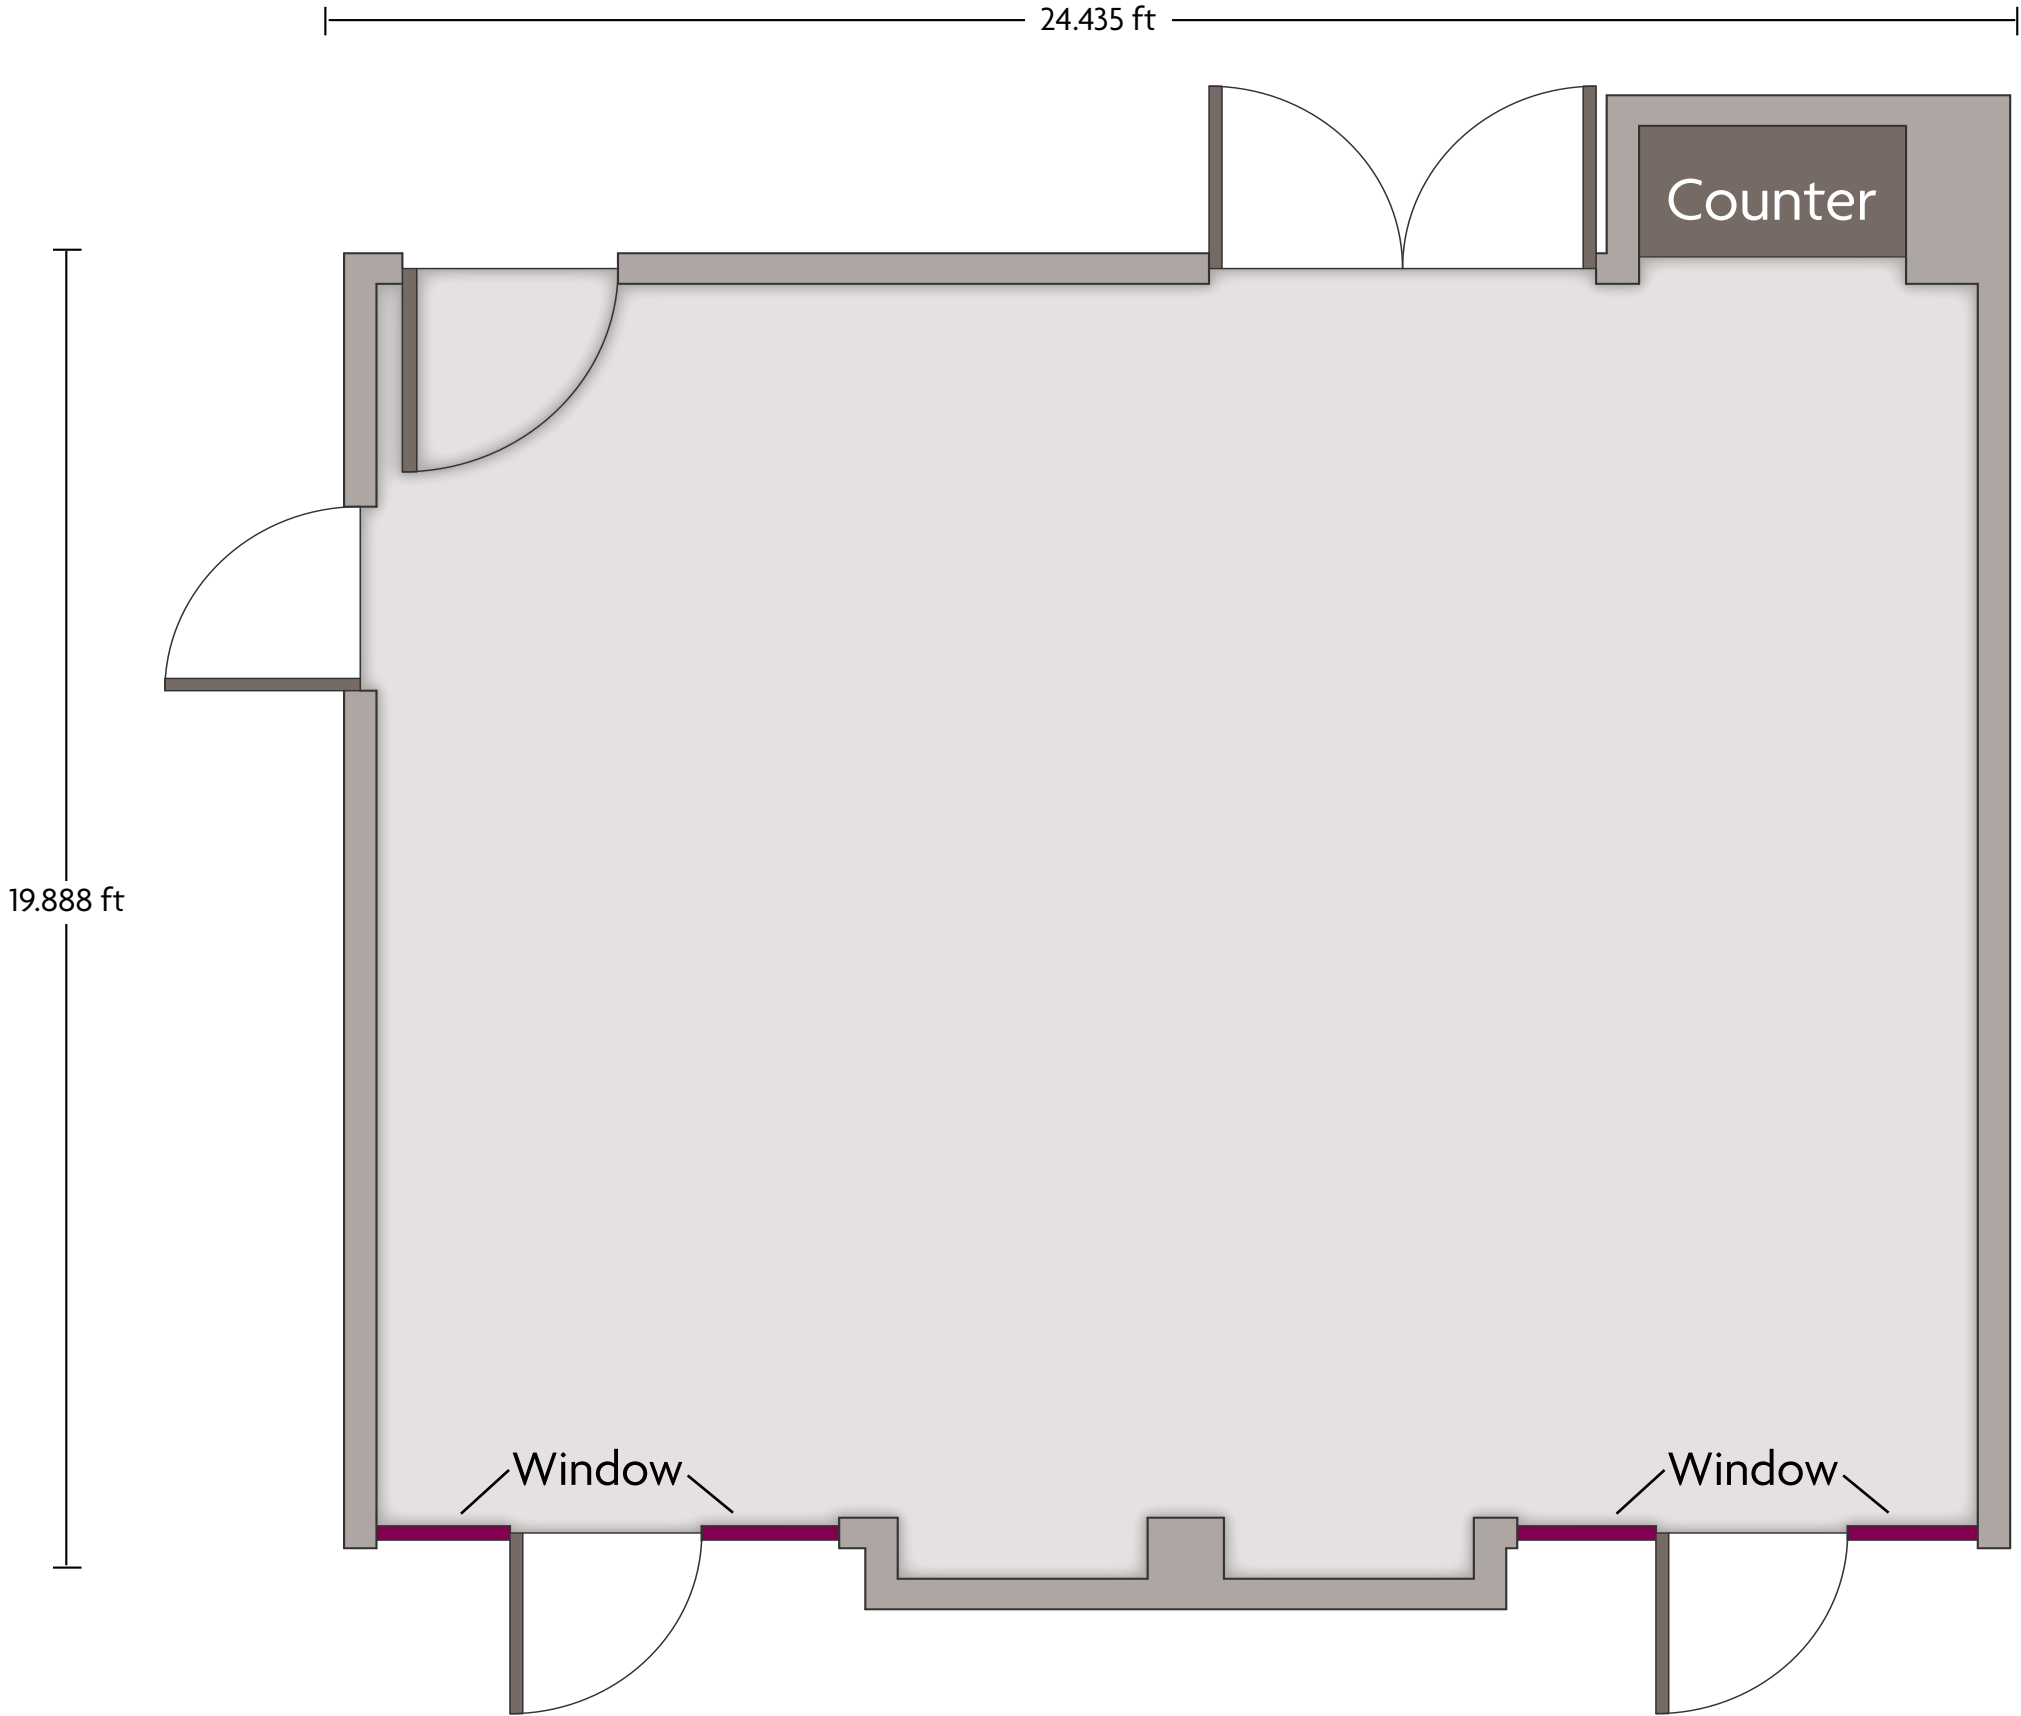

14670 Duval Road | Jacksonville, FL 32218-9429 | 904-741-9429

*Multiple layout options available for this space.

Crowne Plaza® Jacksonville Airport/I-95N - Canary

LENGTH: 23.9 Ft WIDTH: 21.2 Ft HEIGHT: 9 Ft TOTAL SQUARE FEET: 505 Sq Ft MAXIMUM CAPACITY: 50 POWER OUTLETS: 4

14670 Duval Road | Jacksonville, FL 32218-9429 | 904-741-9429

*Multiple layout options available for this space.

LENGTH: 24.4 Ft WIDTH: 19.8 Ft HEIGHT: 7.9 Ft TOTAL SQUARE FEET: 46.5 Sq Ft MAXIMUM CAPACITY: 50 POWER OUTLETS: 6

14670 Duval Road | Jacksonville, FL 32218-9429 | 904-741-9429

*Multiple layout options available for this space.

LENGTH: 22.3 Ft WIDTH: 21.5 Ft HEIGHT: 11.9 Ft TOTAL SQUARE FEET: 480 Sq Ft MAXIMUM CAPACITY: 50 POWER OUTLETS: 3

LENGTH: 20.7 Ft WIDTH: 19.6 Ft HEIGHT: 8.7 Ft TOTAL SQUARE FEET: 426 Sq Ft MAXIMUM CAPACITY: 45 POWER OUTLETS: 6

LENGTH: 15.6 Ft WIDTH: 26.5 Ft HEIGHT: 9.2 Ft TOTAL SQUARE FEET: 1326 Sq Ft MAXIMUM CAPACITY: 120 POWER OUTLETS: 8