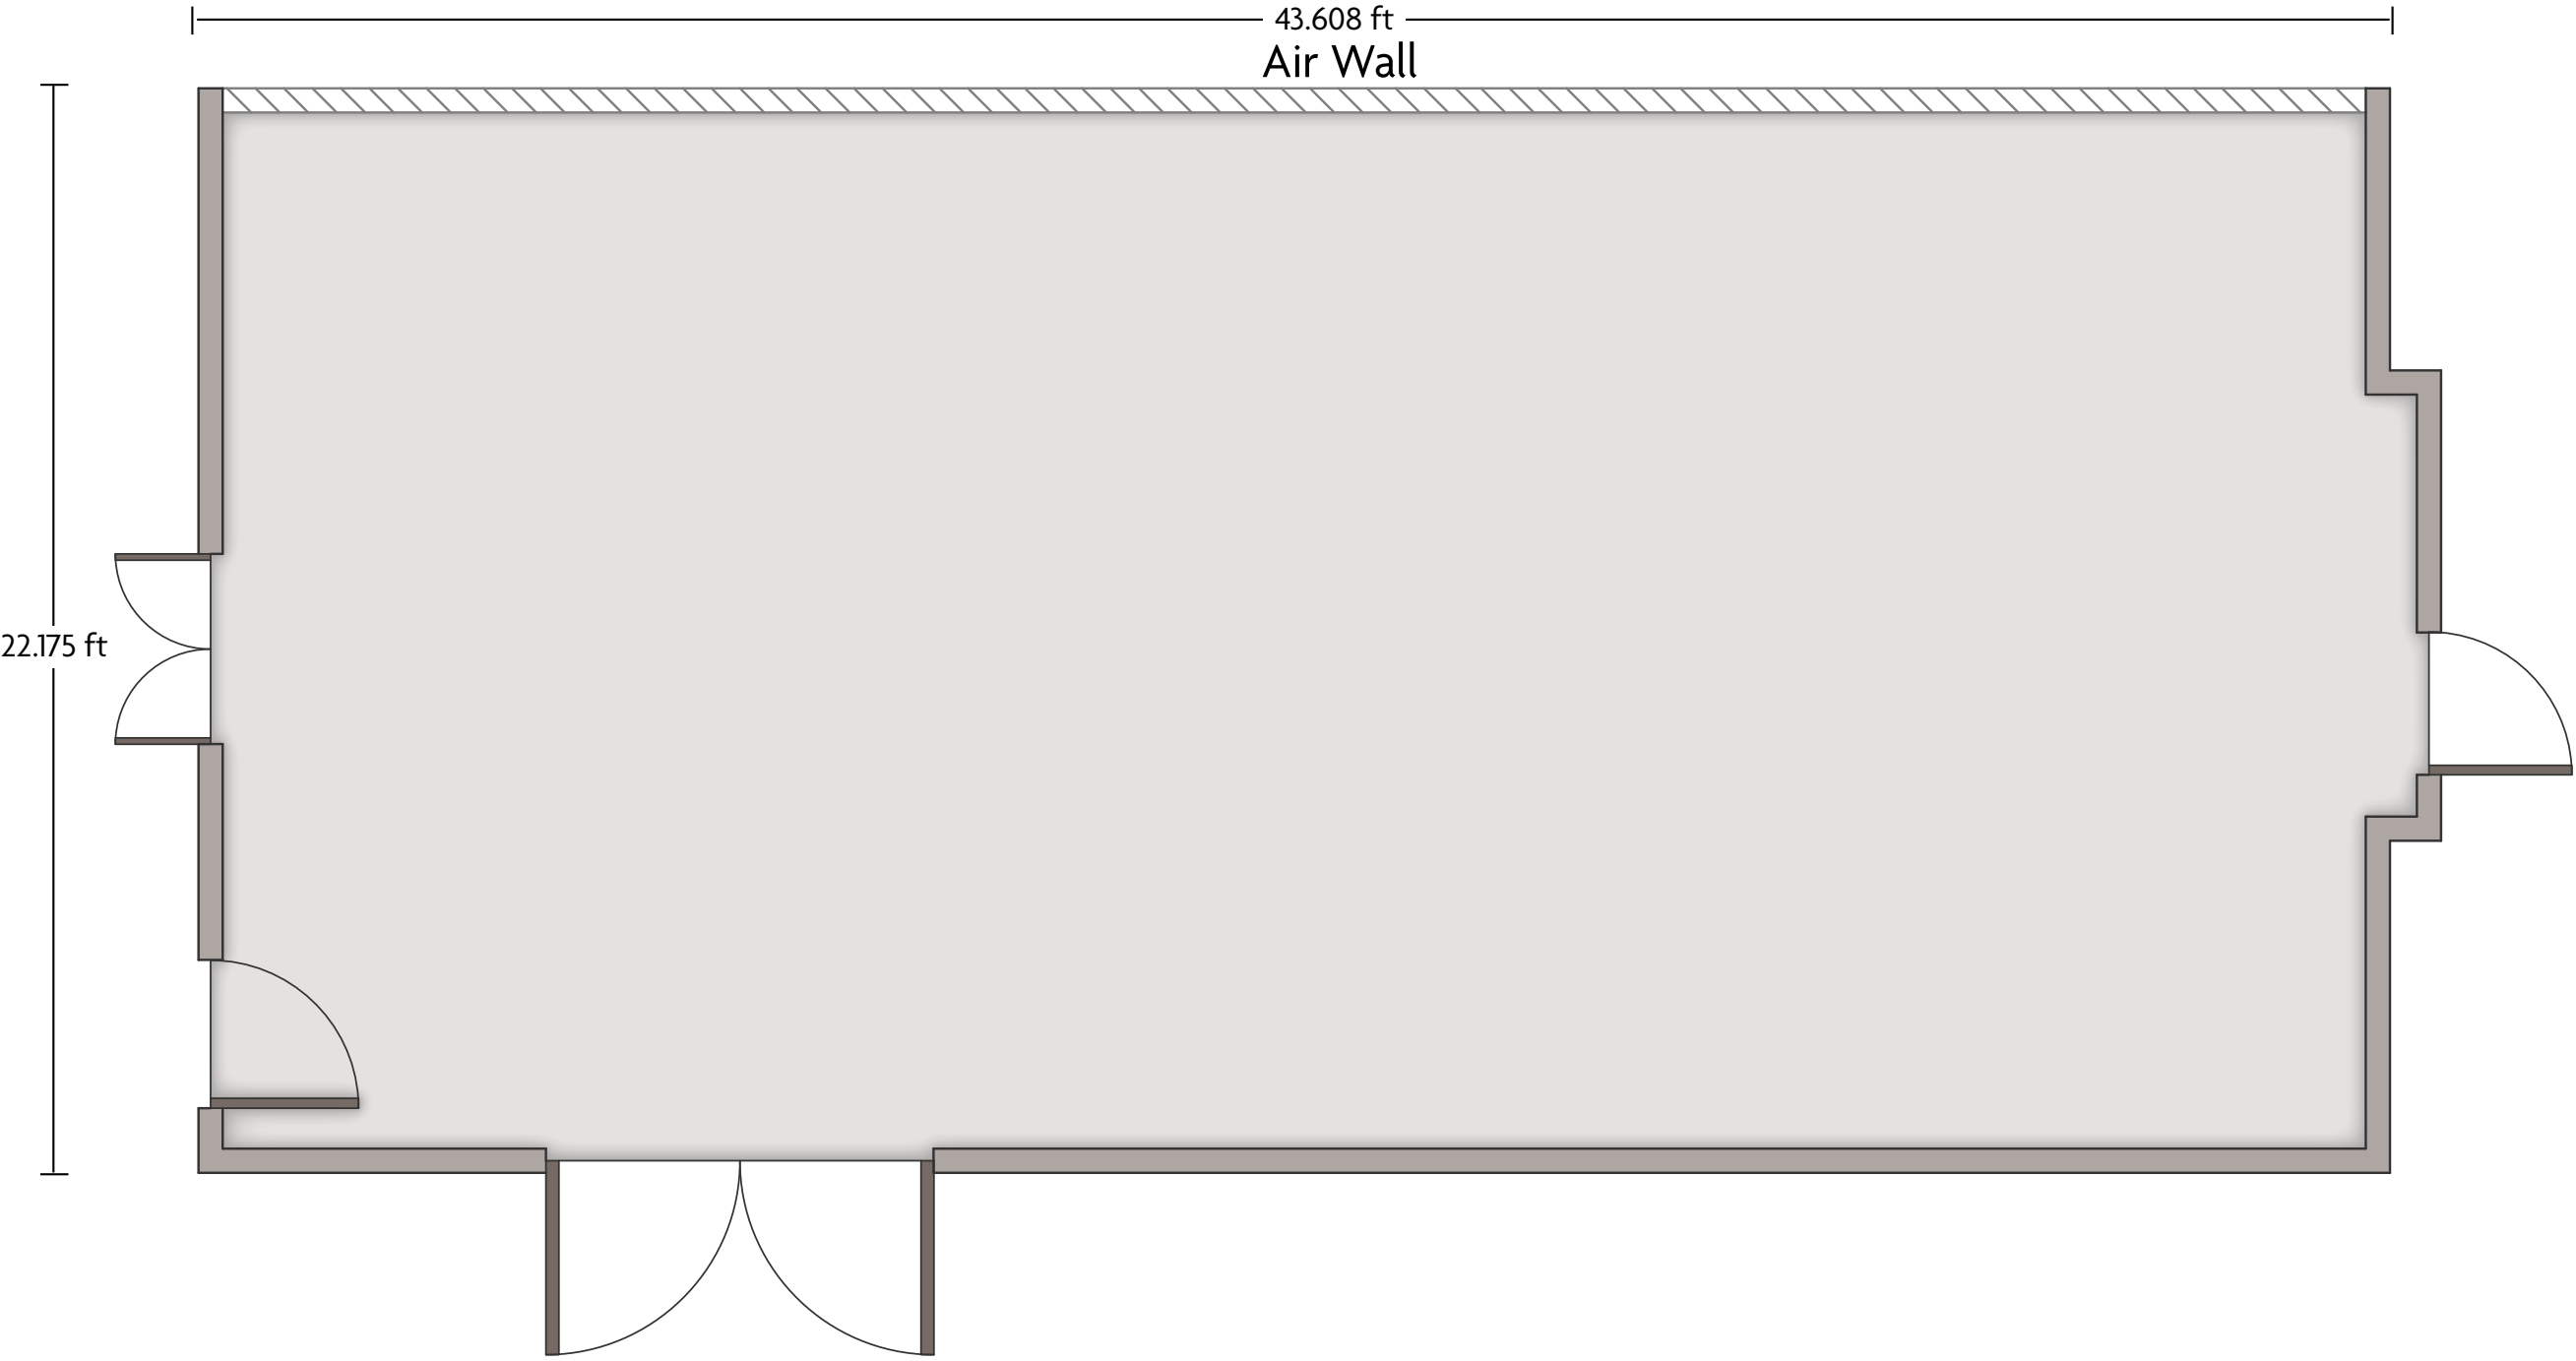

14670 Duval Road | Jacksonville, FL 32218-9429 | 904-741-9429

*Multiple layout options available for this space.

LENGTH: 43.6 Ft WIDTH: 22.5 Ft HEIGHT: 12 Ft TOTAL SQUARE FEET: 1054 Sq Ft MAXIMUM CAPACITY: 100 POWER OUTLETS: 4

14670 Duval Road | Jacksonville, FL 32218-9429 | 904-741-9429

*Multiple layout options available for this space.

LENGTH: 43.6 Ft WIDTH: 22.2 Ft HEIGHT: 12 Ft TOTAL SQUARE FEET: 928 Sq Ft MAXIMUM CAPACITY: 100 POWER OUTLETS: 7

14670 Duval Road | Jacksonville, FL 32218-9429 | 904-741-9429

*Multiple layout options available for this space.

Crowne Plaza® Jacksonville Airport/I-95N - Canary

LENGTH: 23.9 Ft WIDTH: 21.2 Ft HEIGHT: 9 Ft TOTAL SQUARE FEET: 505 Sq Ft MAXIMUM CAPACITY: 50 POWER OUTLETS: 4

LENGTH: 20.7 Ft WIDTH: 19.6 Ft HEIGHT: 8.7 Ft TOTAL SQUARE FEET: 426 Sq Ft MAXIMUM CAPACITY: 45 POWER OUTLETS: 6

LENGTH: 15.6 Ft WIDTH: 26.5 Ft HEIGHT: 9.2 Ft TOTAL SQUARE FEET: 1326 Sq Ft MAXIMUM CAPACITY: 120 POWER OUTLETS: 8