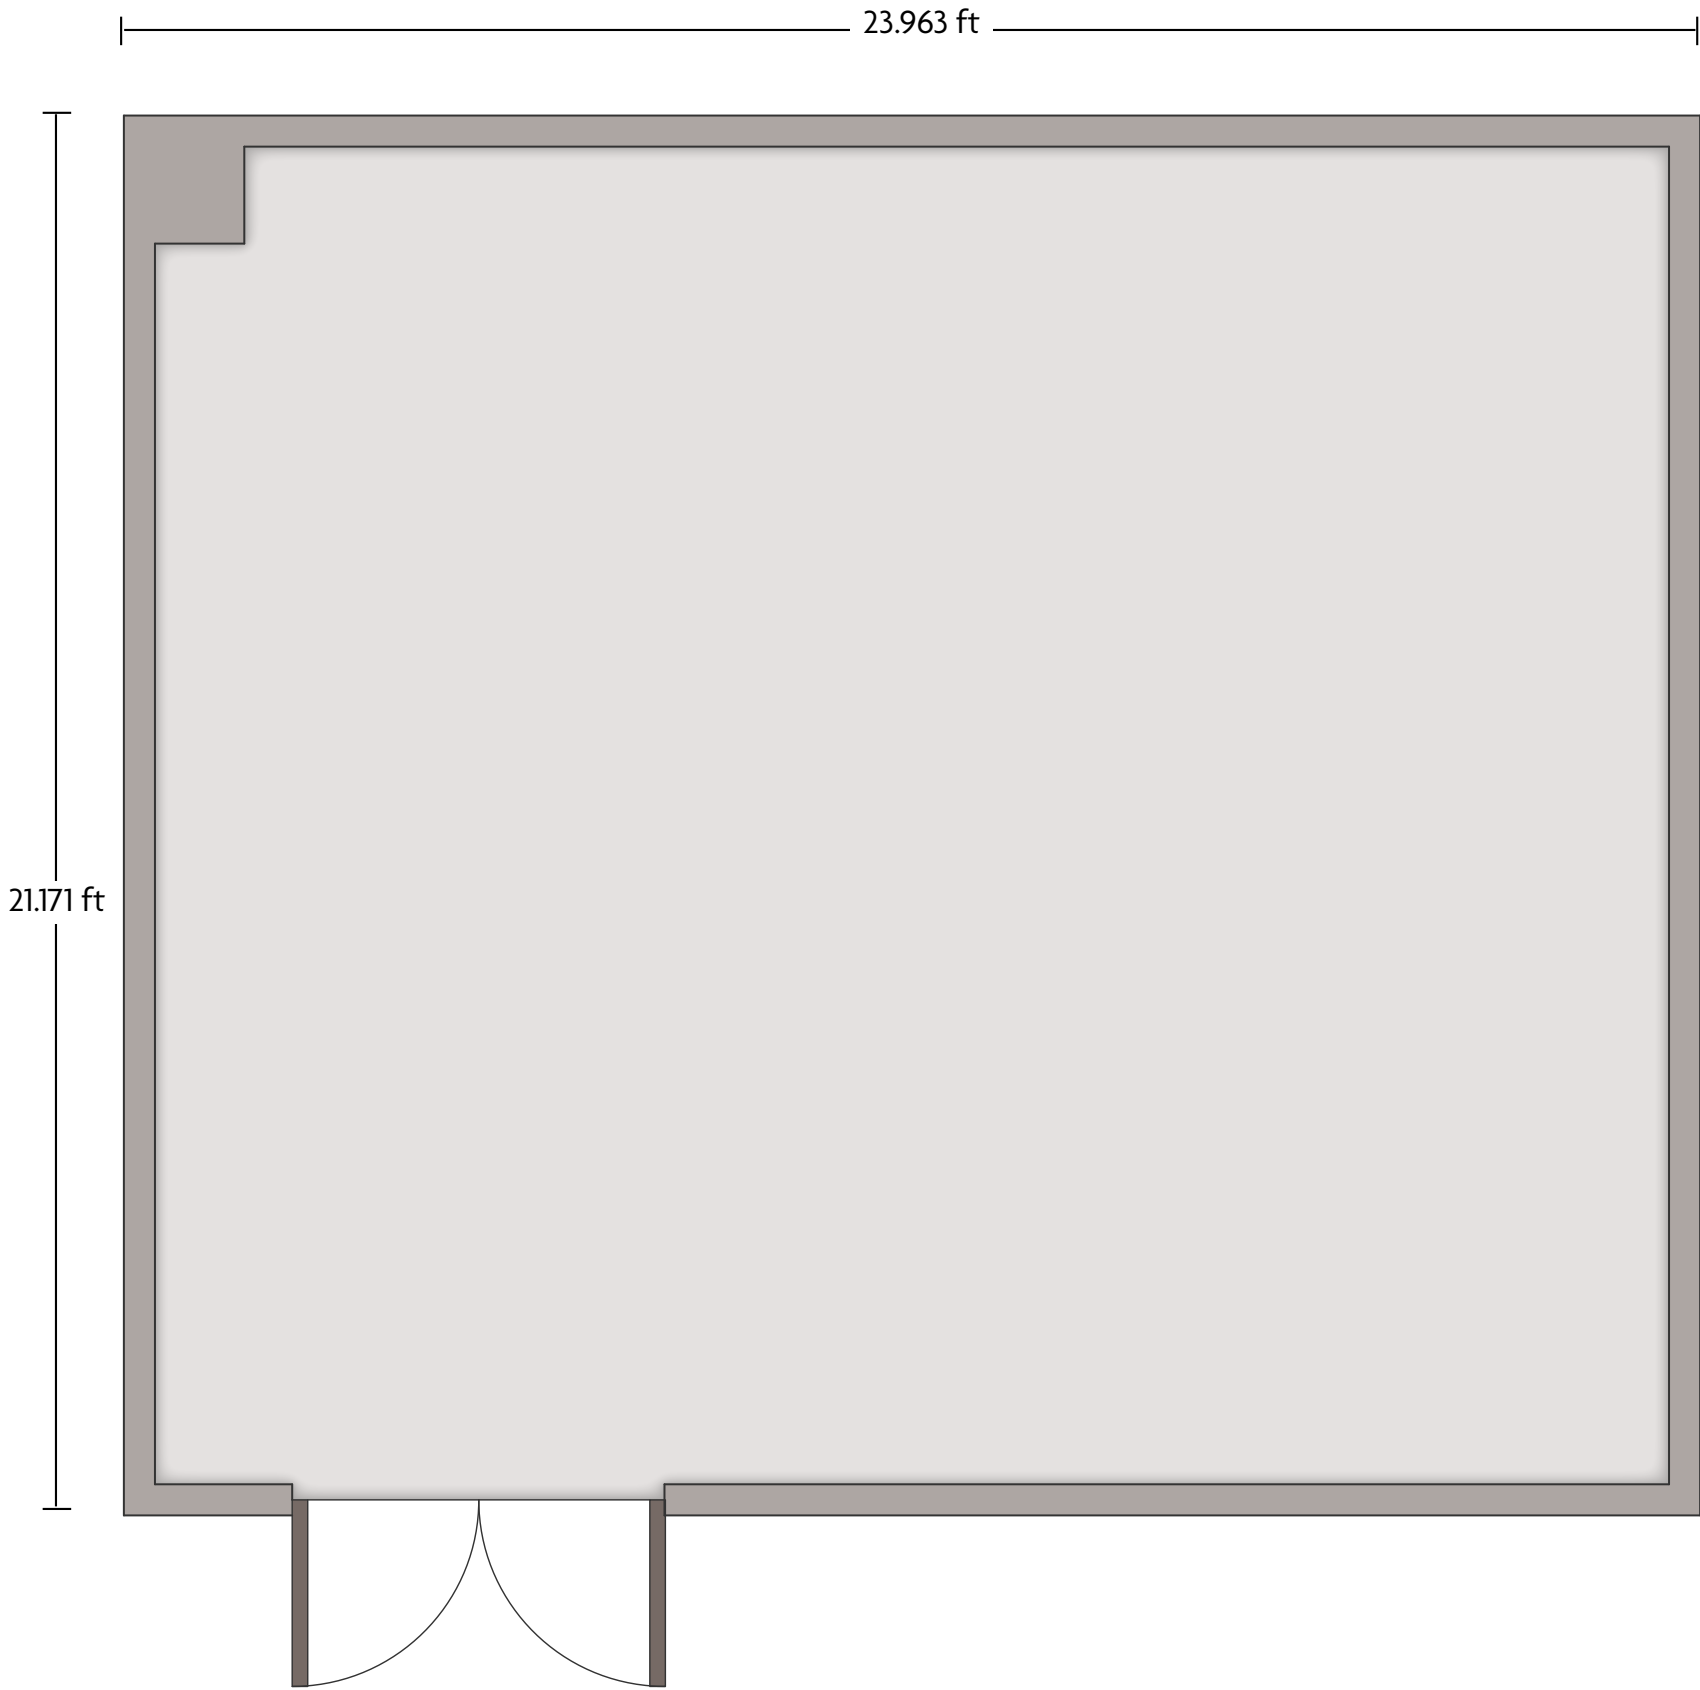

Crowne Plaza® Jacksonville Airport/I-95N - Canary

LENGTH: 23.9 Ft   WIDTH: 21.2 Ft   HEIGHT: 9 Ft   TOTAL SQUARE FEET: 505 Sq Ft   MAXIMUM CAPACITY: 50   POWER OUTLETS: 4

14670 Duval Road | Jacksonville, FL 32218-9429 | 904-741-9429

*Multiple layout options available for this space.