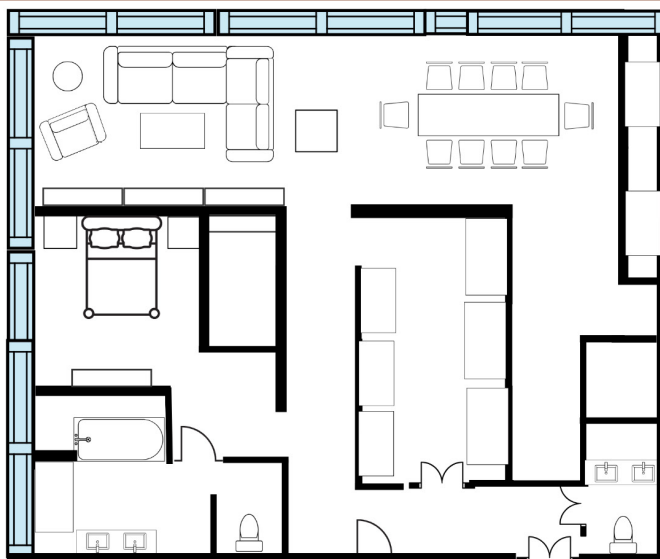

INTERCONTINENTAL.
HOUSTON

Presidential Suite

Extraordinary Suite with a View

Amenities

- Room Size: 1760 SQ FT
- 1 King Bed & TV
- Pantry Room with Microwave, Two Full-Size Refrigerators, Wine Cooler Refrigerator, Silverware, Dishes, Dishwasher, Tea Serving Set, Keurig®, & Nespresso®
- Separate Powder Room, Bath, and Walk-in Shower. Equipped with Marble Sinks & Floors
- Dining Table for 10
- Living Room with Sofa Bed & TV
- High Floor & Scenic Views
- Club InterContinental Access
- Fully Stacked Bookcase
- Walk-In Closets
- Motorized Curtains