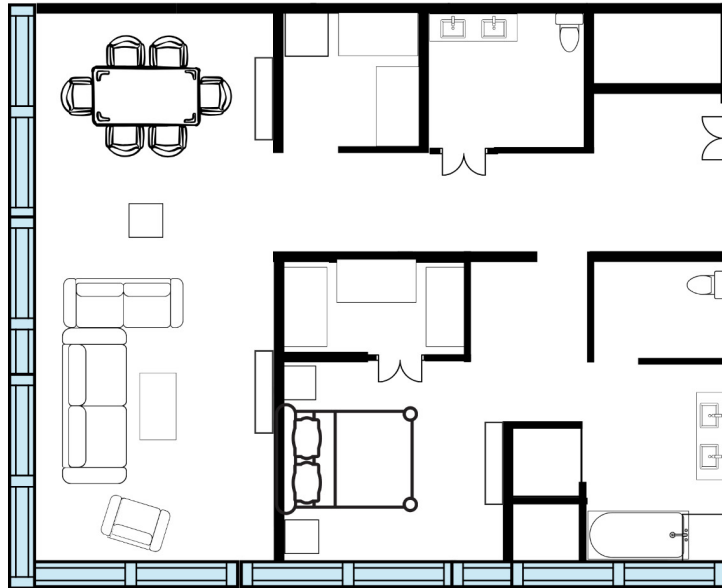

INTERCONTINENTAL.
HOUSTON

Grand Suite

Extraordinary Suite with a View

Amenities

- Room Size: 1315 SQ FT
- 1 King Bed & TV
- Pantry Room with Microwave, Full-Size Refrigerator, Silverware, Dishes, Dishwasher, Keurig®, & Nespresso®
- Separate Powder Room, Bath, and Walk-in Shower. Equipped with Marble Sinks & Floors
- Dining Table for 6
- Living Room with Sofa Bed & TV
- High Floor & Scenic Views
- Club InterContinental Access
- Walk-In Closet
- Motorized Curtains