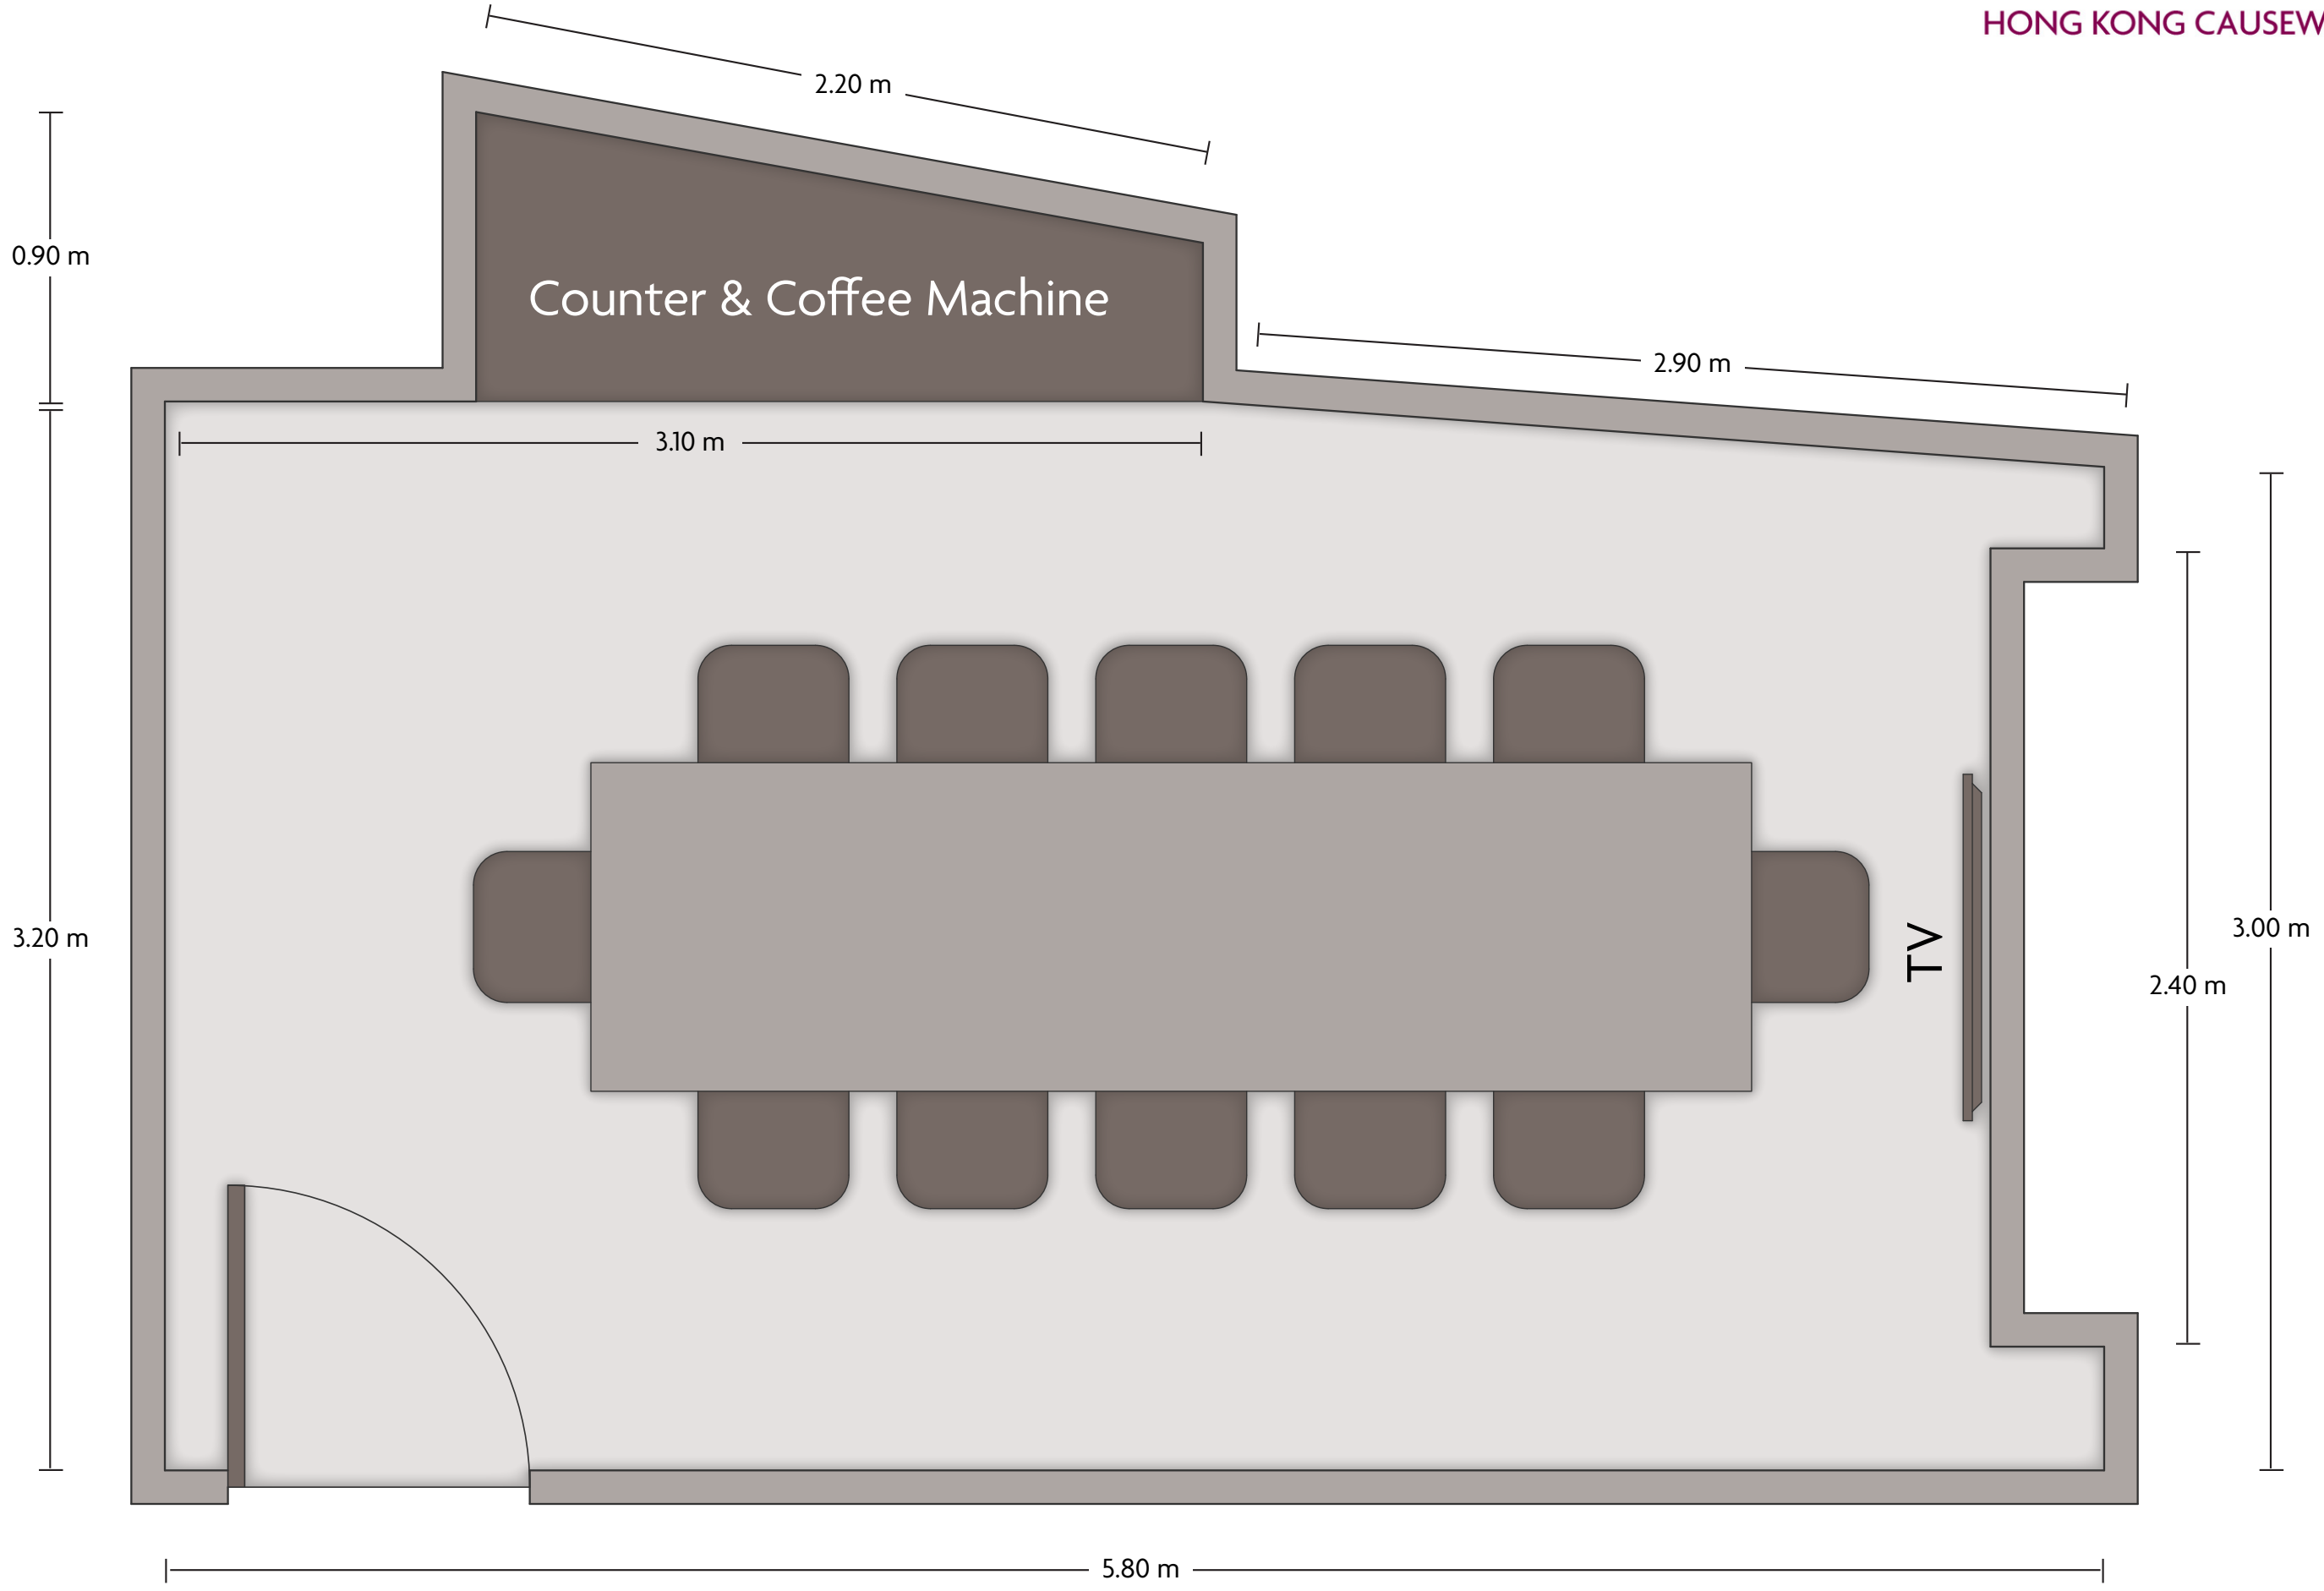

Crowne Plaza® Hong Kong Causeway Bay Meeting Room

LENGTH: 5.80 m WIDTH: 3.20 m HEIGHT: 3.20 m TOTAL SQUARE METERS: 17.40 m² MAXIMUM CAPACITY: 12 POWER OUTLETS: 3

No. 8 Leighton Road, Causeway Bay, Hong Kong, C.R. | 852-3980-3980