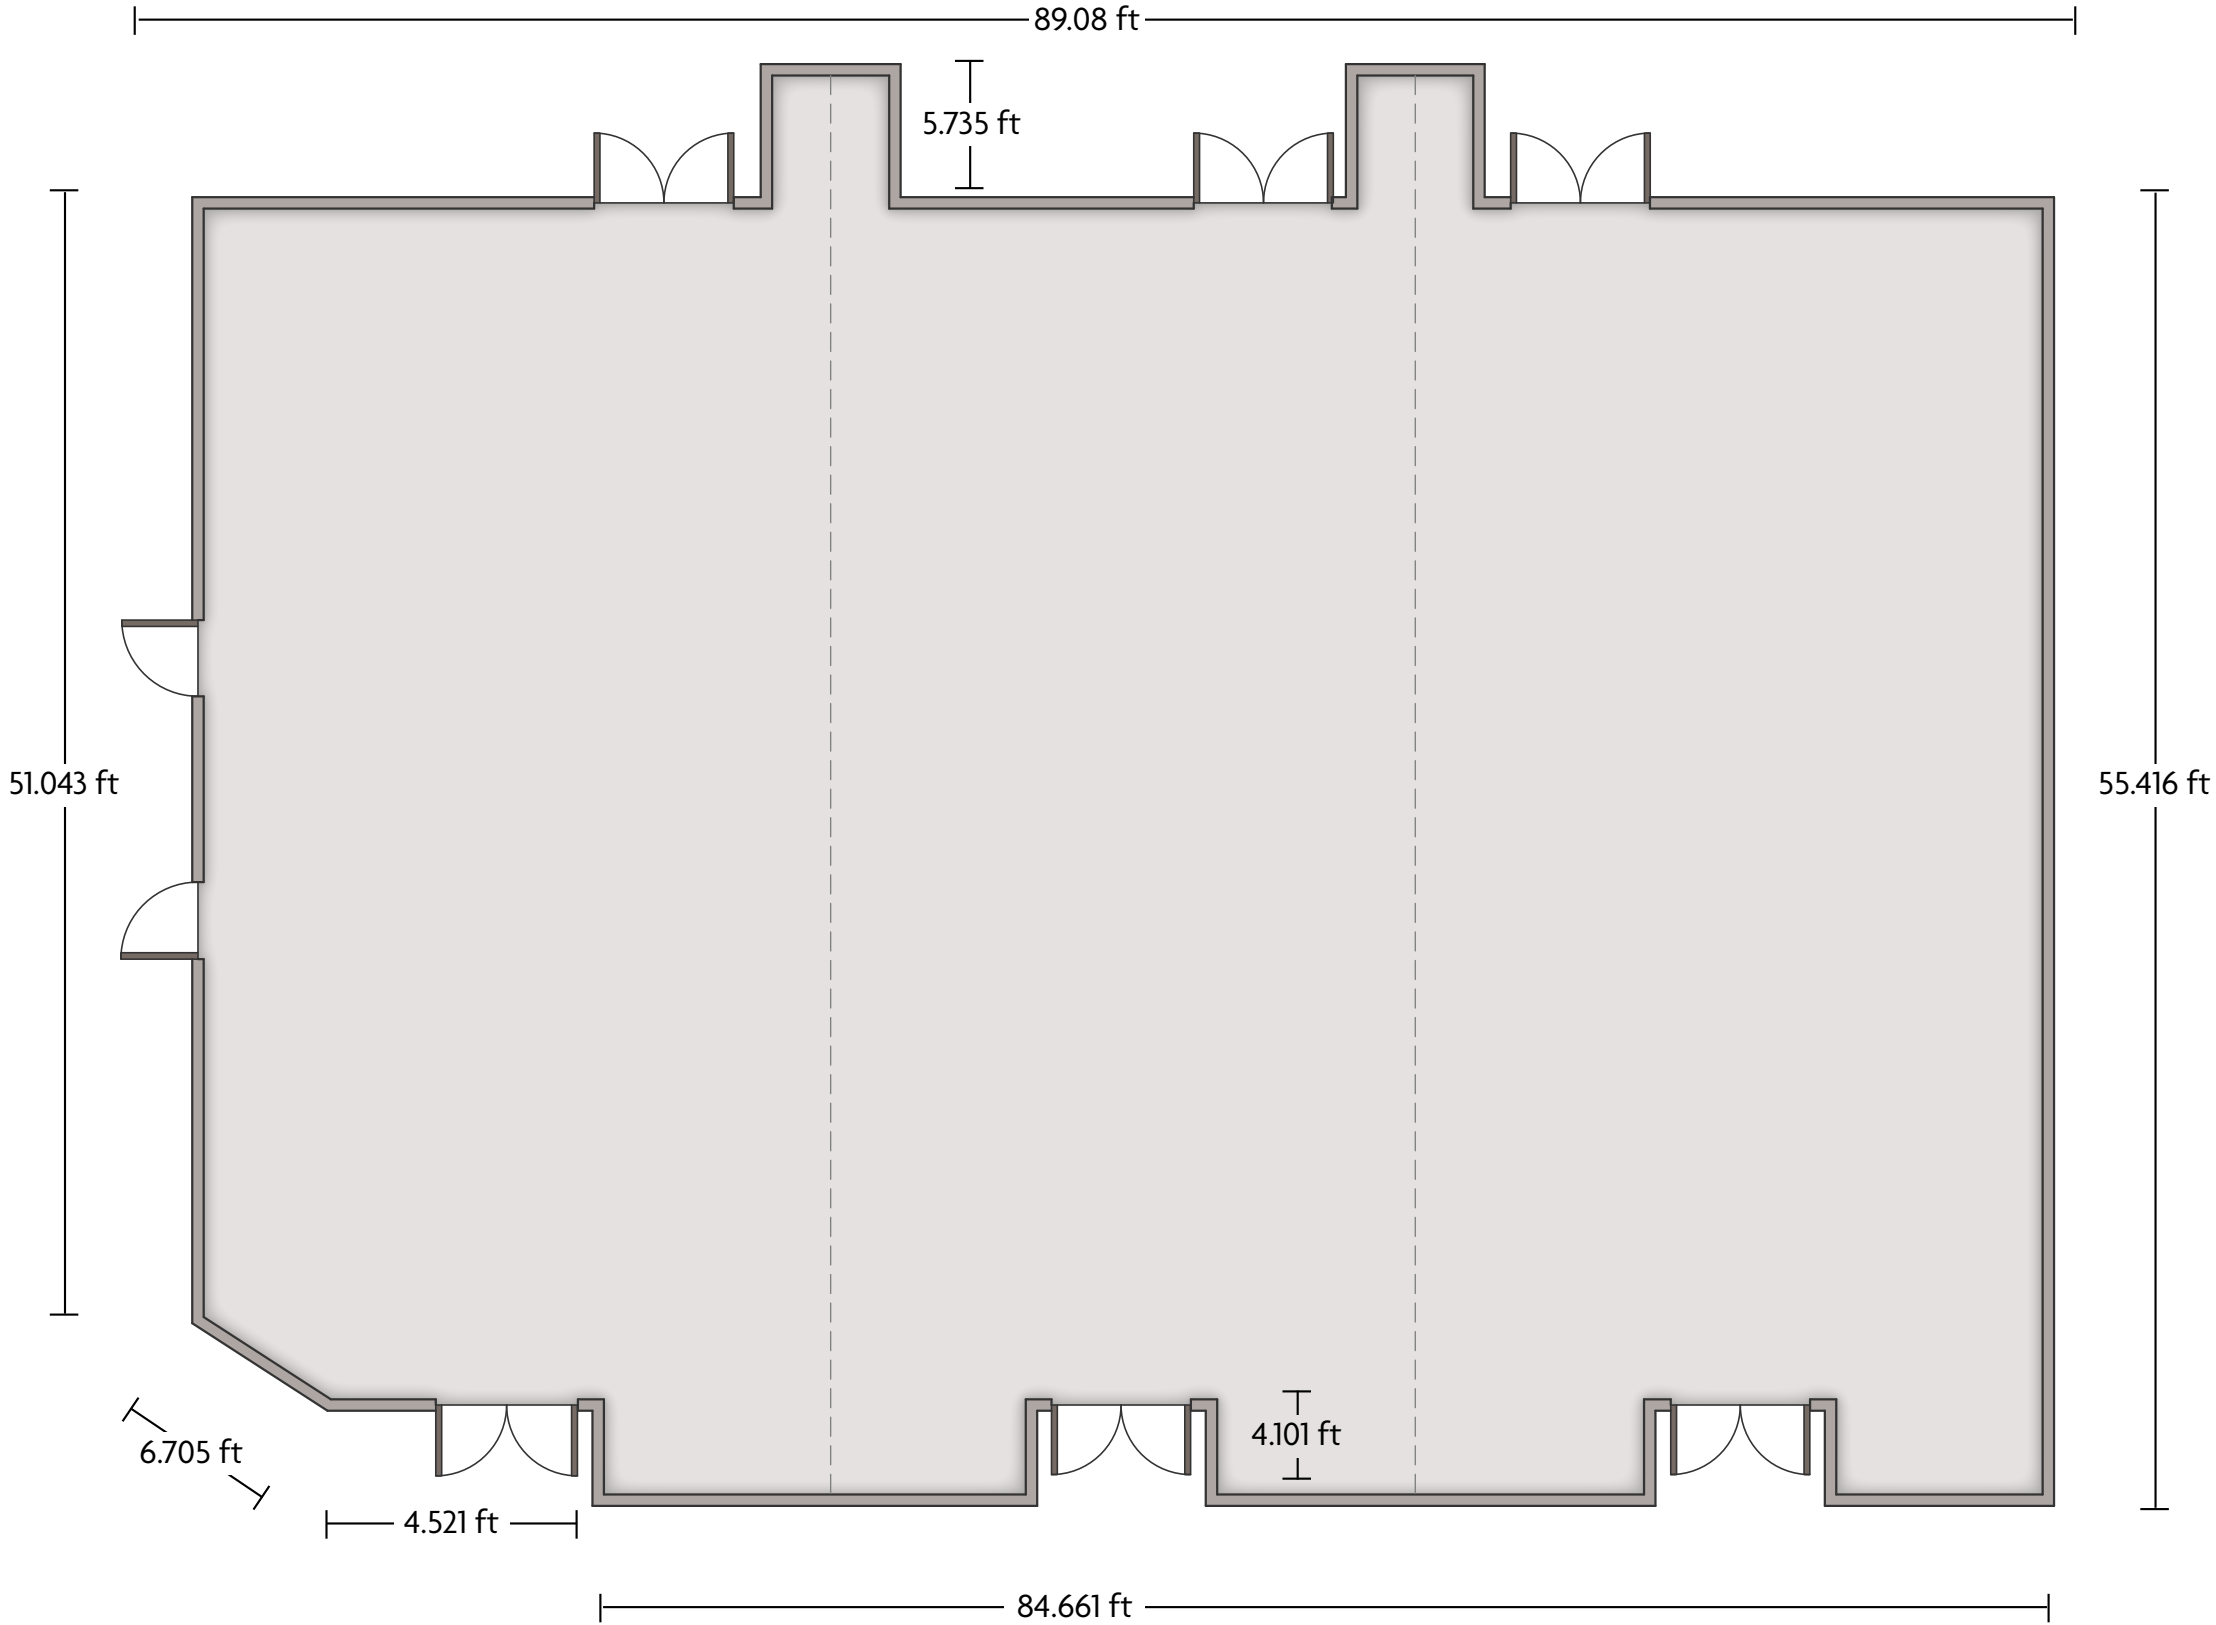

LENGTH: 25.9 Ft WIDTH: 24.6 Ft HEIGHT: 8.7 Ft TOTAL SQUARE FEET: 457 Sq Ft MAXIMUM CAPACITY: 10 POWER OUTLETS: 7

1385 Lenoir Rhyne Blvd. | Southeast Hickory, NC 28602 | 828-322-4275

LENGTH: 30.8 Ft WIDTH: 21.9 Ft HEIGHT: 8.7 Ft TOTAL SQUARE FEET: 676 Sq Ft MAXIMUM CAPACITY: 50 POWER OUTLETS: 12

1385 Lenoir Rhyne Blvd. | Southeast Hickory, NC 28602 | 828-322-4275

*Multiple layout options available for this space.

Crowne Plaza® Hickory - Conover

LENGTH: 44.1 Ft WIDTH: 16.5 Ft HEIGHT: 8.7 Ft TOTAL SQUARE FEET: 731 Sq Ft MAXIMUM CAPACITY: 18 POWER OUTLETS: 5

1385 Lenoir Rhyne Blvd. | Southeast Hickory, NC 28602 | 828-322-4275

Crowne Plaza® Hickory - Crowne Plaza Ballroom

LENGTH: 89 Ft WIDTH: 55.4 Ft HEIGHT: 12 Ft TOTAL SQUARE FEET: 4301 Sq Ft MAXIMUM CAPACITY: 400 POWER OUTLETS: 11

1385 Lenoir Rhyne Blvd. | Southeast Hickory, NC 28602 | 828-322-4275

*Multiple layout options available for this space.

Crowne Plaza® Hickory - Parlor

LENGTH: 41.2 Ft WIDTH: 21.9 Ft HEIGHT: 8.7 Ft TOTAL SQUARE FEET: 852 Sq Ft MAXIMUM CAPACITY: 50 POWER OUTLETS: 12