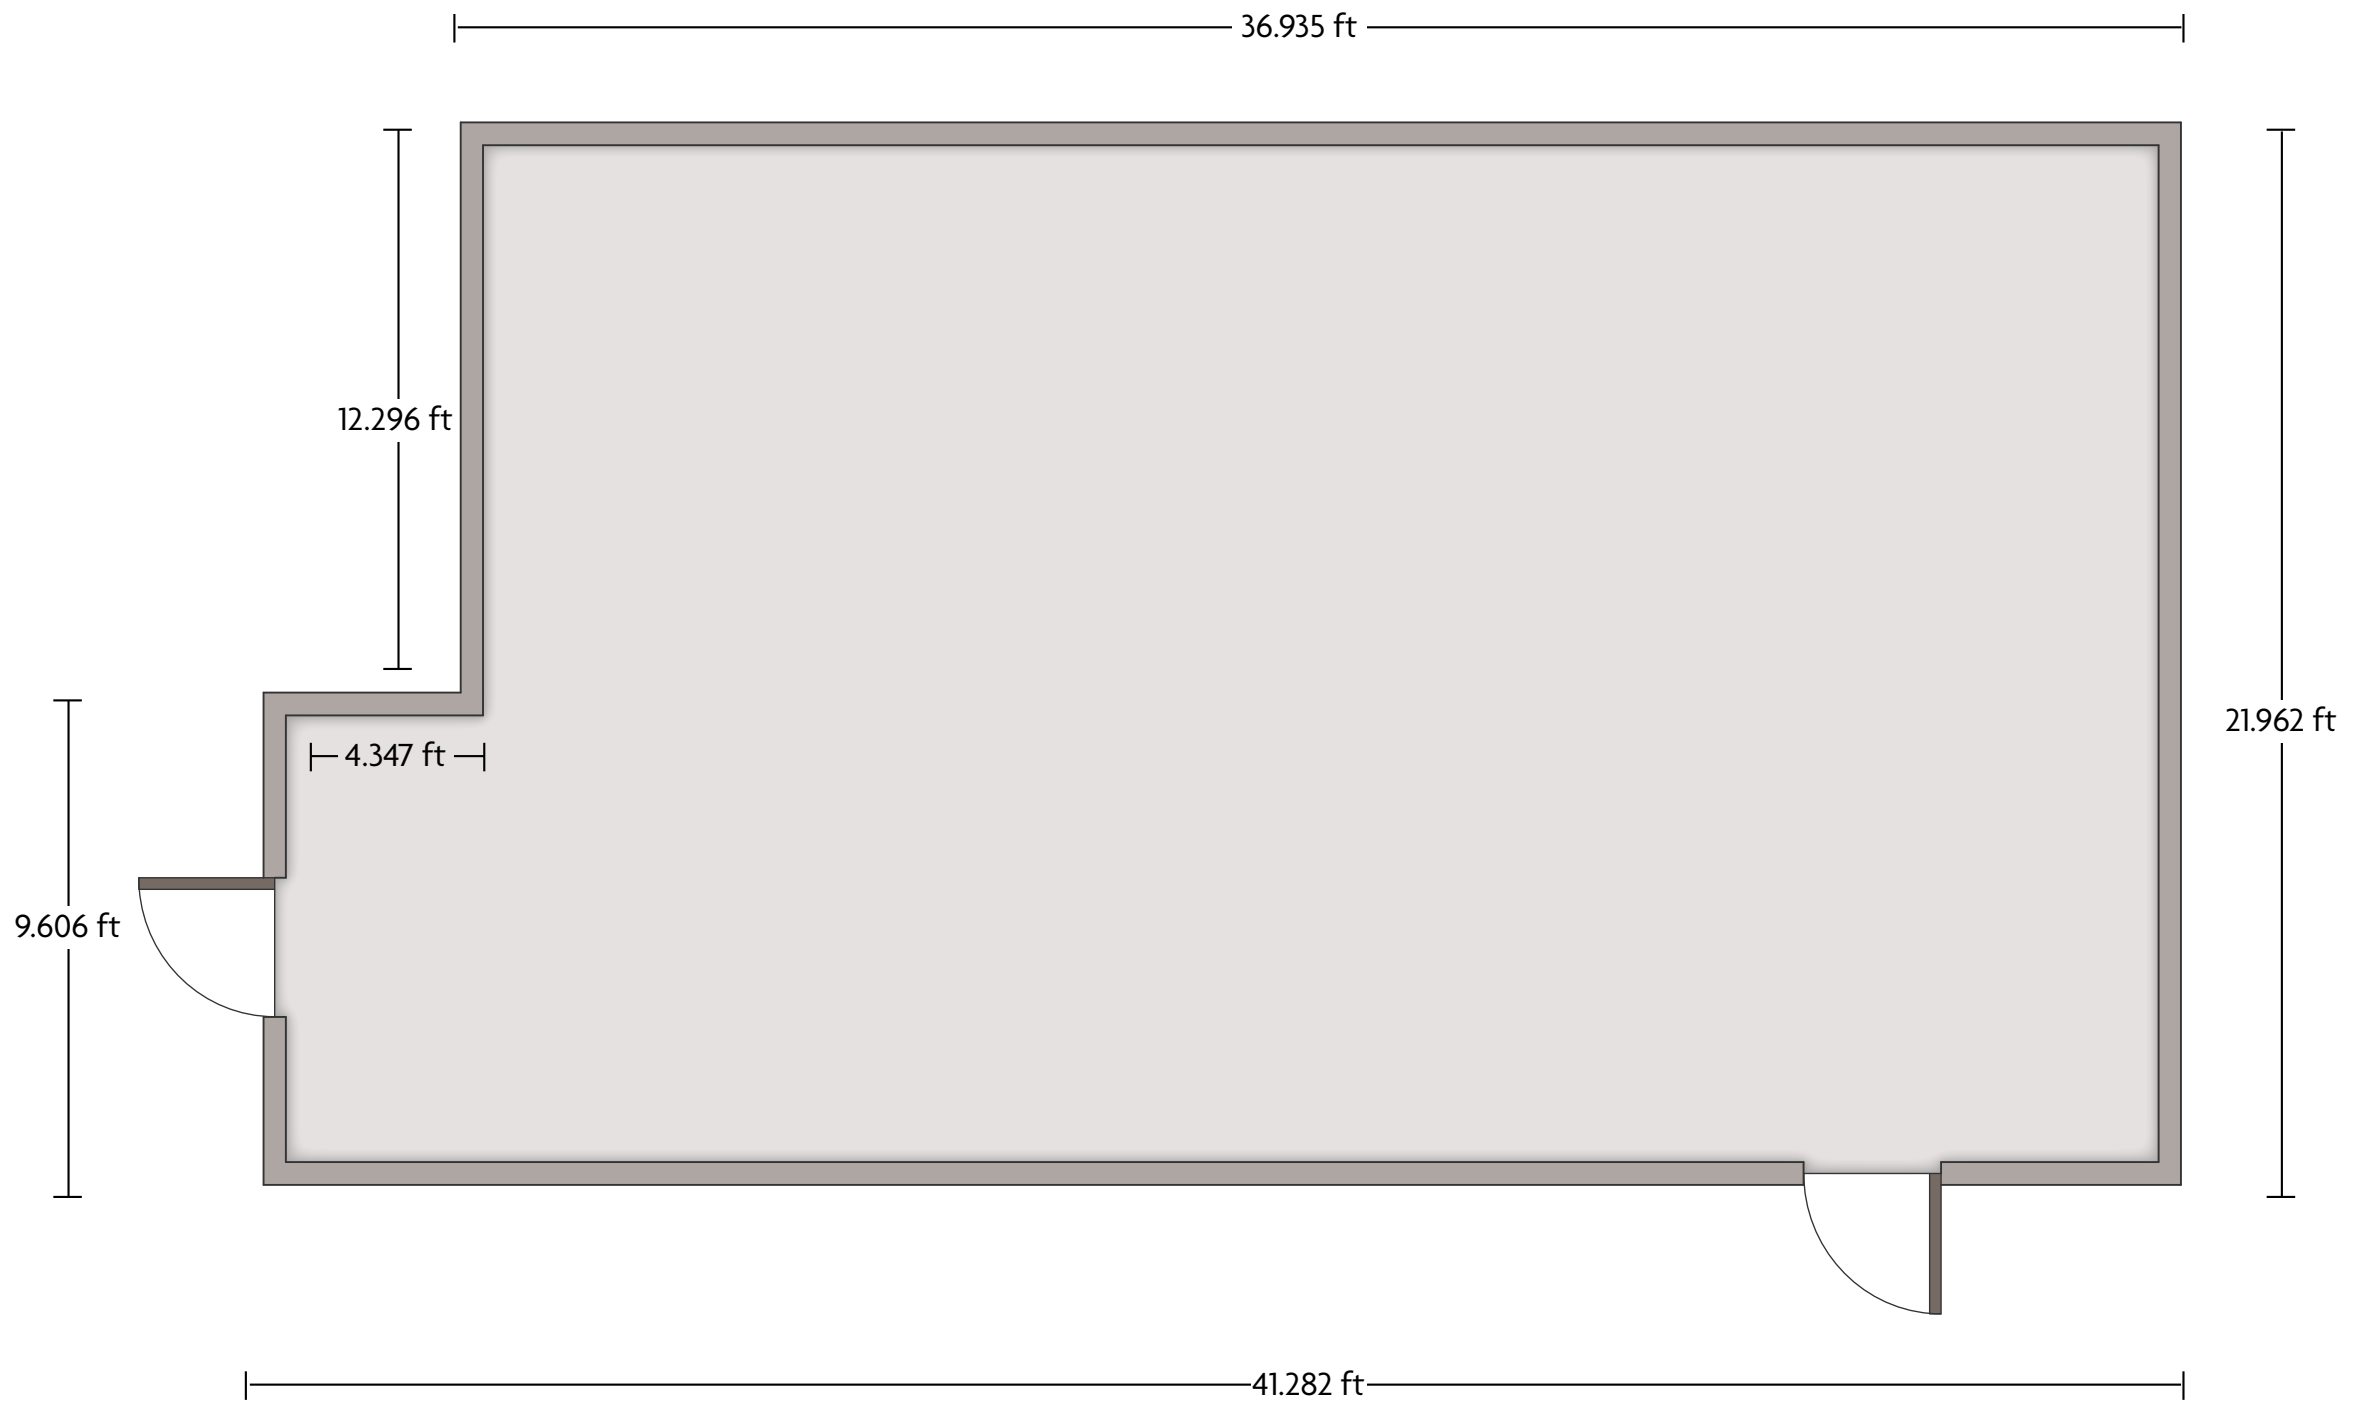

1385 Lenoir Rhyne Blvd. | Southeast Hickory, NC 28602 | 828-322-4275

Crowne Plaza® Hickory - Crowne Plaza Ballroom

LENGTH: 89 Ft WIDTH: 55.4 Ft HEIGHT: 12 Ft TOTAL SQUARE FEET: 4301 Sq Ft MAXIMUM CAPACITY: 400 POWER OUTLETS: 11

1385 Lenoir Rhyne Blvd. | Southeast Hickory, NC 28602 | 828-322-4275

*Multiple layout options available for this space.

LENGTH: 44.1 Ft WIDTH: 50.3 Ft HEIGHT: 8.7 Ft TOTAL SQUARE FEET: 2240 Sq Ft MAXIMUM CAPACITY: 160 POWER OUTLETS: 13

1385 Lenoir Rhyne Blvd. | Southeast Hickory, NC 28602 | 828-322-4275

*Multiple layout options available for this space.

Crowne Plaza® Hickory - Parlor

LENGTH: 41.2 Ft WIDTH: 21.9 Ft HEIGHT: 8.7 Ft TOTAL SQUARE FEET: 852 Sq Ft MAXIMUM CAPACITY: 50 POWER OUTLETS: 12