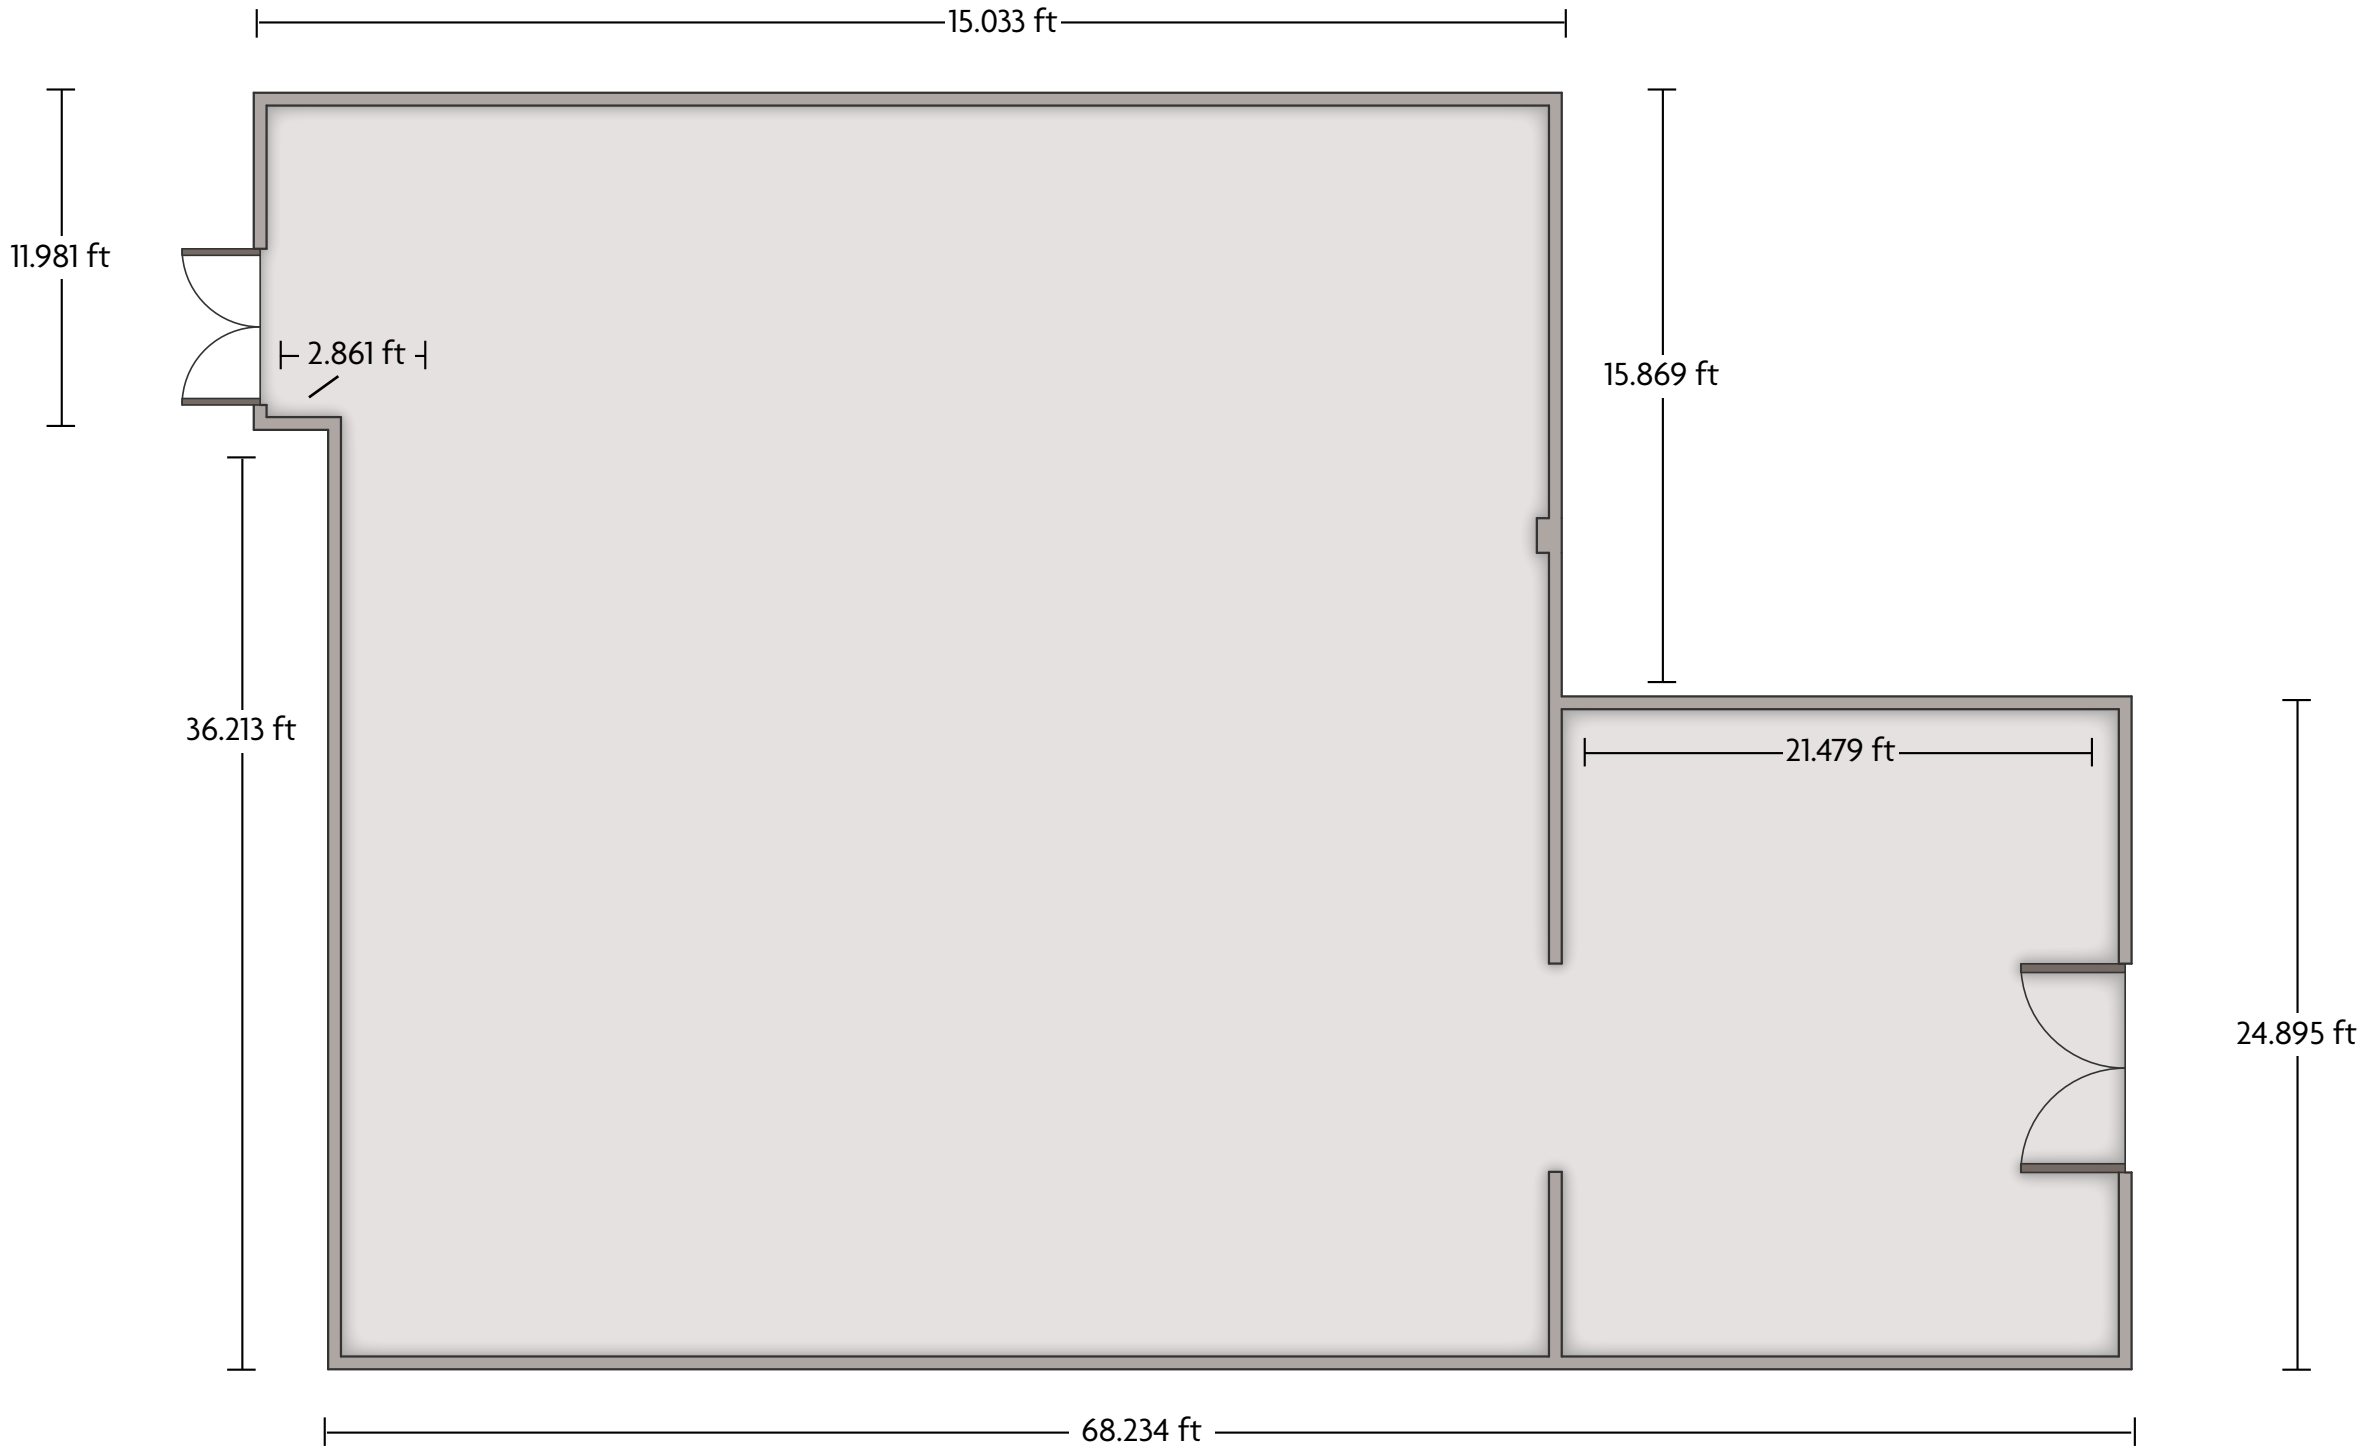

1385 Lenoir Rhyne Blvd. | Southeast Hickory, NC 28602 | 828-322-4275

Crowne Plaza® Hickory - Crowne Plaza Ballroom

LENGTH: 89 Ft WIDTH: 55.4 Ft HEIGHT: 12 Ft TOTAL SQUARE FEET: 4301 Sq Ft MAXIMUM CAPACITY: 400 POWER OUTLETS: 11

1385 Lenoir Rhyne Blvd. | Southeast Hickory, NC 28602 | 828-322-4275

*Multiple layout options available for this space.

Crowne Plaza® Hickory - Parlor

LENGTH: 41.2 Ft WIDTH: 21.9 Ft HEIGHT: 8.7 Ft TOTAL SQUARE FEET: 852 Sq Ft MAXIMUM CAPACITY: 50 POWER OUTLETS: 12

1385 Lenoir Rhyne Blvd. | Southeast Hickory, NC 28602 | 828-322-4275

*Multiple layout options available for this space.

LENGTH: 68.2 Ft WIDTH: 48.1 Ft HEIGHT: 8.7 Ft TOTAL SQUARE FEET: 2809 Sq Ft MAXIMUM CAPACITY: 175 POWER OUTLETS: 22