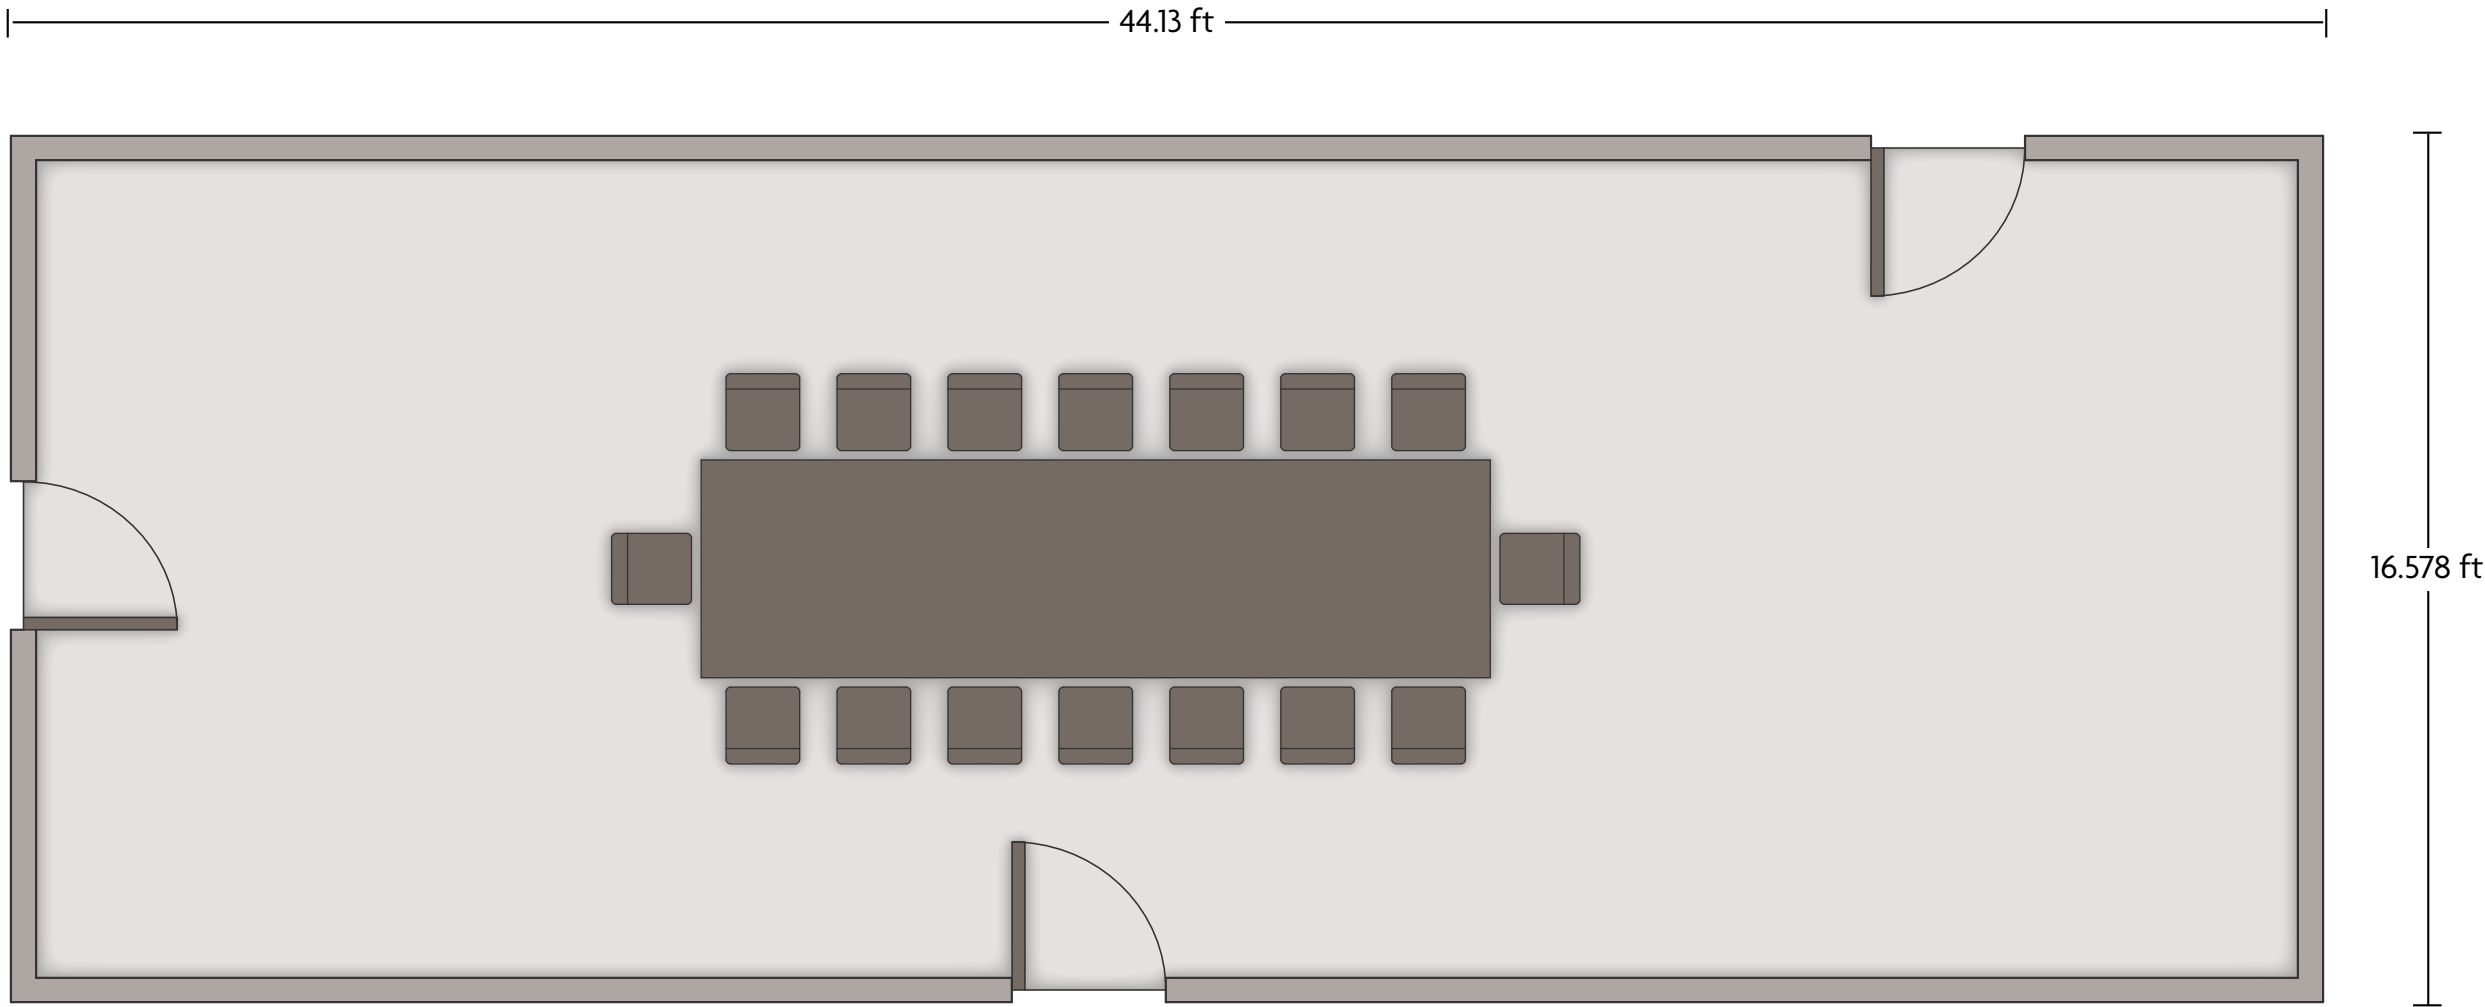

LENGTH: 25.9 Ft WIDTH: 24.6 Ft HEIGHT: 8.7 Ft TOTAL SQUARE FEET: 457 Sq Ft MAXIMUM CAPACITY: 10 POWER OUTLETS: 7

1385 Lenoir Rhyne Blvd. | Southeast Hickory, NC 28602 | 828-322-4275

LENGTH: 30.8 Ft WIDTH: 21.9 Ft HEIGHT: 8.7 Ft TOTAL SQUARE FEET: 676 Sq Ft MAXIMUM CAPACITY: 50 POWER OUTLETS: 12

1385 Lenoir Rhyne Blvd. | Southeast Hickory, NC 28602 | 828-322-4275

*Multiple layout options available for this space.

Crowne Plaza® Hickory - Conover

LENGTH: 44.1 Ft WIDTH: 16.5 Ft HEIGHT: 8.7 Ft TOTAL SQUARE FEET: 731 Sq Ft MAXIMUM CAPACITY: 18 POWER OUTLETS: 5

1385 Lenoir Rhyne Blvd. | Southeast Hickory, NC 28602 | 828-322-4275

Crowne Plaza® Hickory - Crowne Plaza Ballroom

LENGTH: 89 Ft WIDTH: 55.4 Ft HEIGHT: 12 Ft TOTAL SQUARE FEET: 4301 Sq Ft MAXIMUM CAPACITY: 400 POWER OUTLETS: 11

1385 Lenoir Rhyne Blvd. | Southeast Hickory, NC 28602 | 828-322-4275

*Multiple layout options available for this space.

Crowne Plaza® Hickory - Parlor

LENGTH: 41.2 Ft WIDTH: 21.9 Ft HEIGHT: 8.7 Ft TOTAL SQUARE FEET: 852 Sq Ft MAXIMUM CAPACITY: 50 POWER OUTLETS: 12