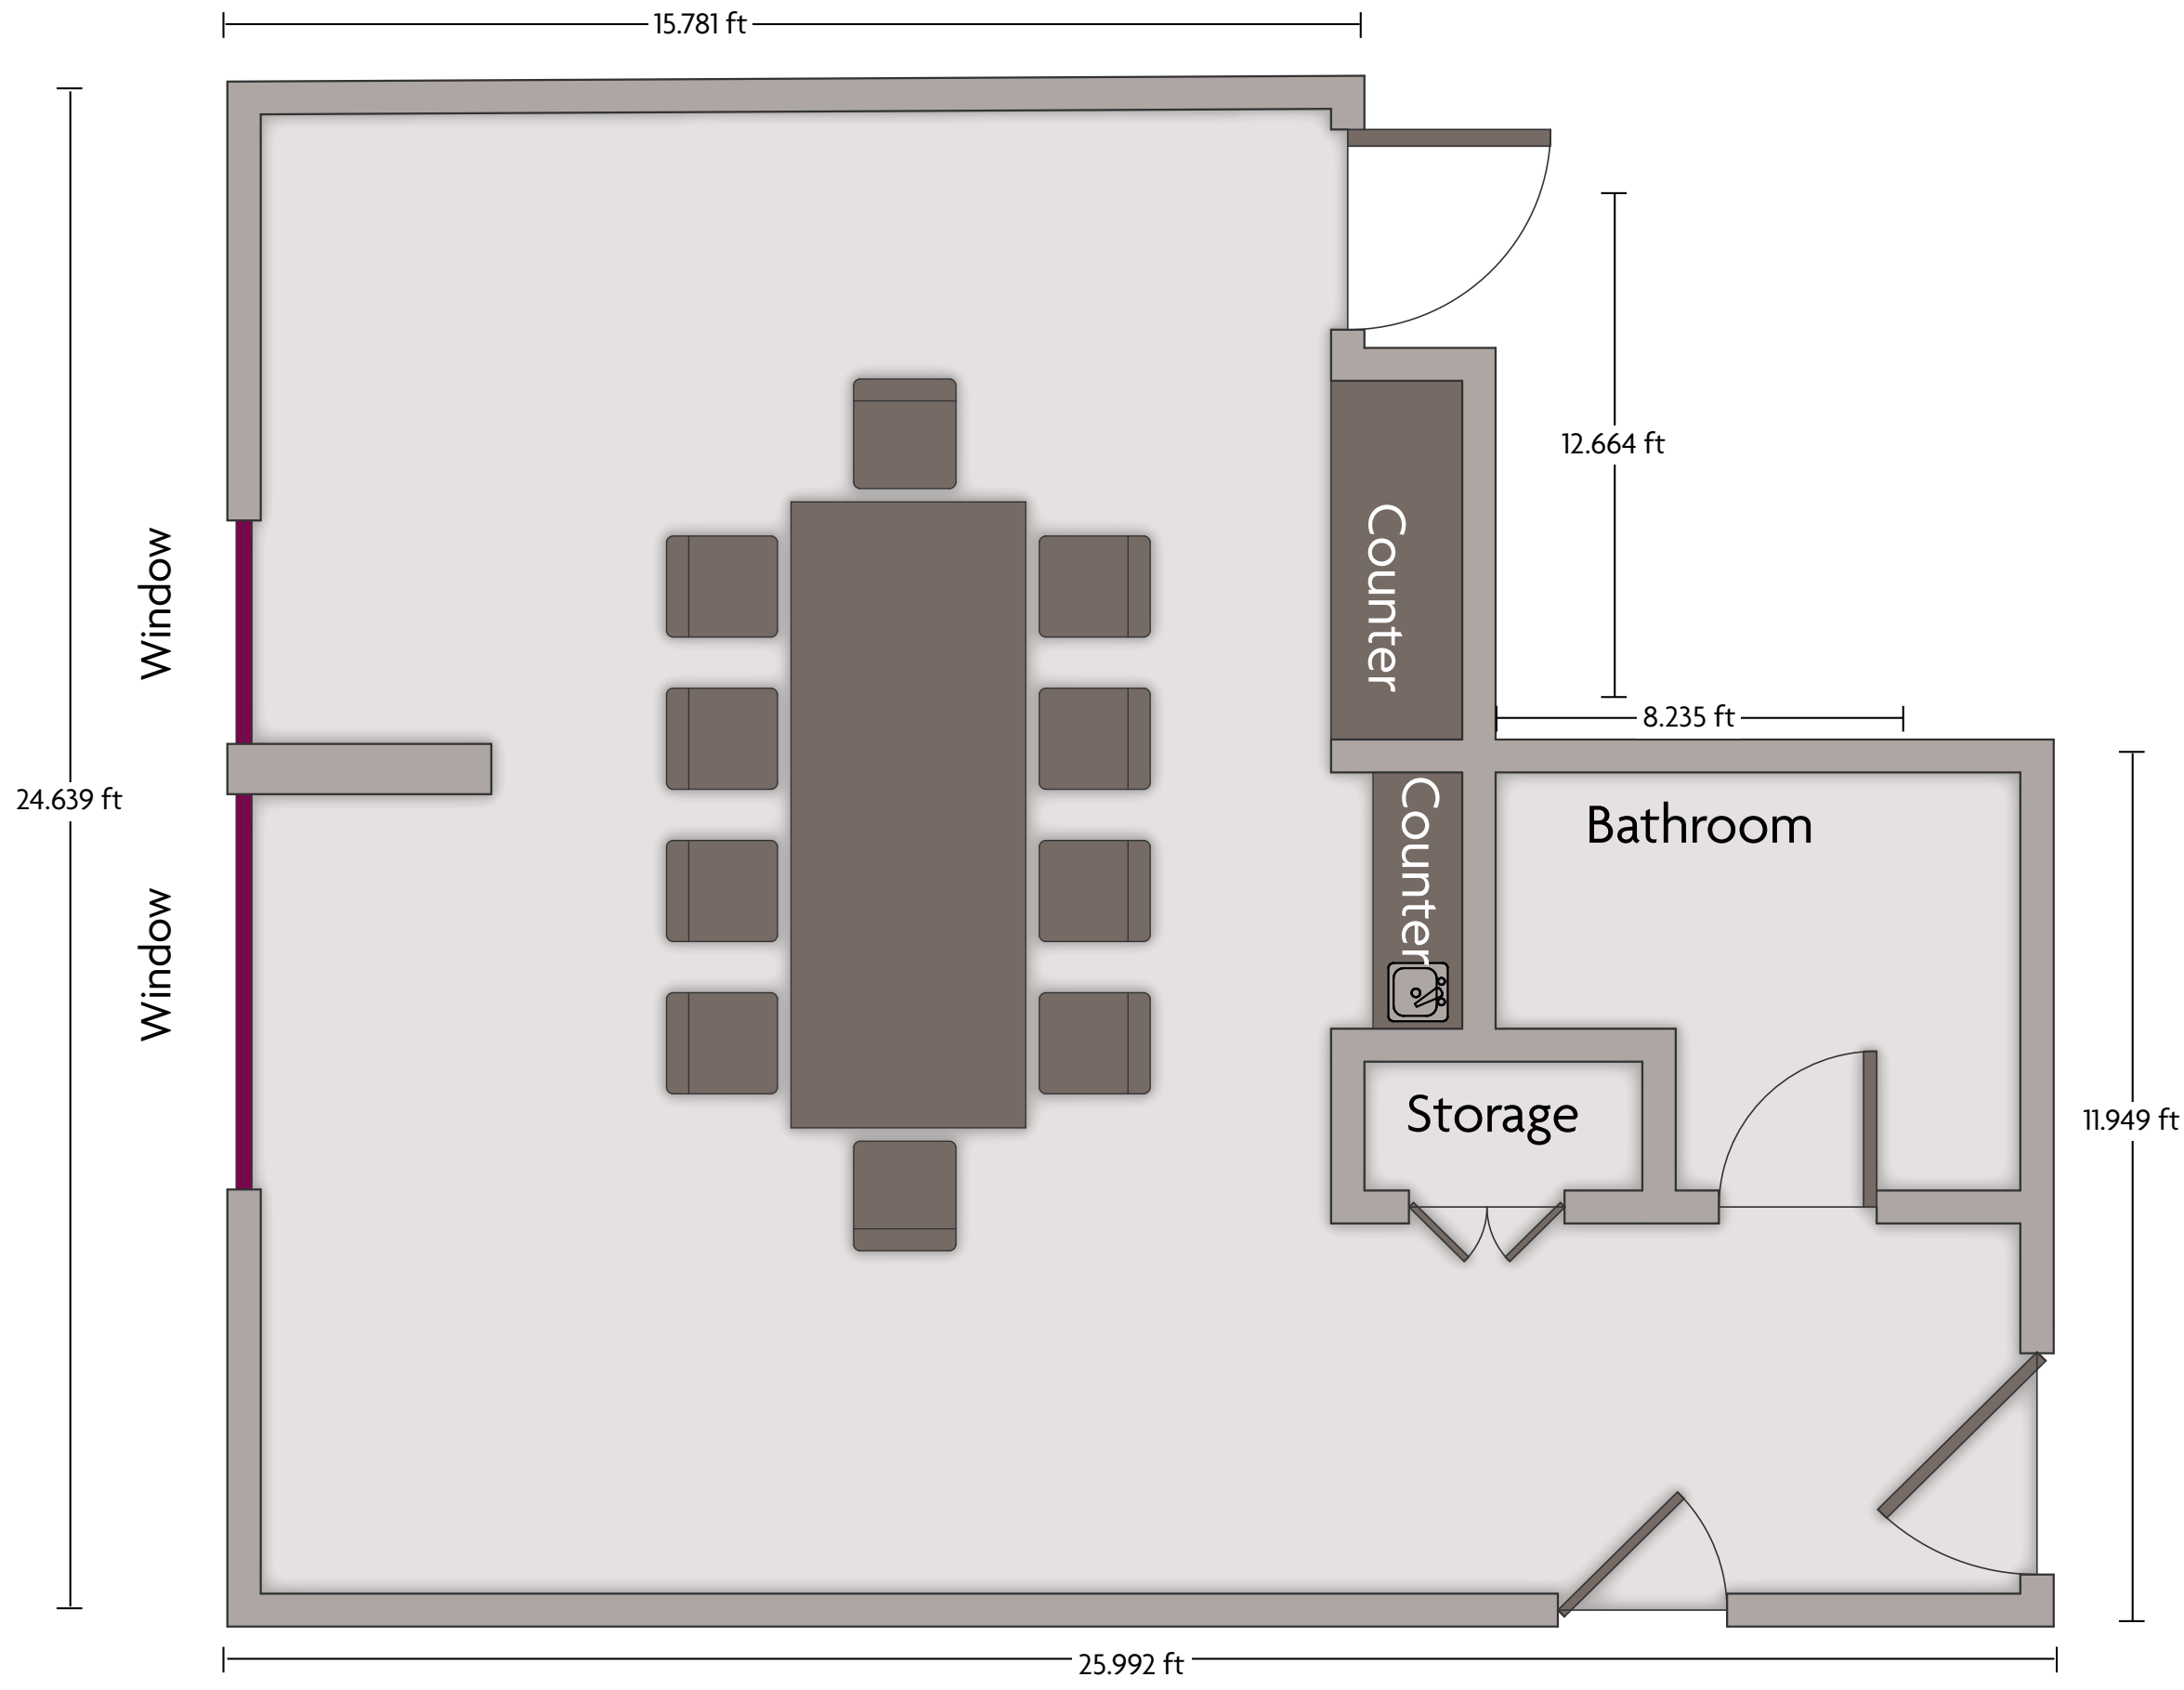

LENGTH: 30.8 Ft WIDTH: 42.9 Ft HEIGHT: 11 Ft TOTAL SQUARE FEET: 1189 Sq Ft MAXIMUM CAPACITY: 75 POWER OUTLETS: 2

1385 Lenoir Rhyne Blvd. | Southeast Hickory, NC 28602 | 828-322-4275

*Multiple layout options available for this space.

LENGTH: 25.9 Ft WIDTH: 24.6 Ft HEIGHT: 8.7 Ft TOTAL SQUARE FEET: 457 Sq Ft MAXIMUM CAPACITY: 10 POWER OUTLETS: 7

1385 Lenoir Rhyne Blvd. | Southeast Hickory, NC 28602 | 828-322-4275

LENGTH: 30.8 Ft WIDTH: 21.9 Ft HEIGHT: 8.7 Ft TOTAL SQUARE FEET: 676 Sq Ft MAXIMUM CAPACITY: 50 POWER OUTLETS: 12

1385 Lenoir Rhyne Blvd. | Southeast Hickory, NC 28602 | 828-322-4275

*Multiple layout options available for this space.

Crowne Plaza® Hickory - Conover

LENGTH: 44.1 Ft WIDTH: 16.5 Ft HEIGHT: 8.7 Ft TOTAL SQUARE FEET: 731 Sq Ft MAXIMUM CAPACITY: 18 POWER OUTLETS: 5

1385 Lenoir Rhyne Blvd. | Southeast Hickory, NC 28602 | 828-322-4275

*Multiple layout options available for this space.

Crowne Plaza® Hickory - Parlor

LENGTH: 41.2 Ft WIDTH: 21.9 Ft HEIGHT: 8.7 Ft TOTAL SQUARE FEET: 852 Sq Ft MAXIMUM CAPACITY: 50 POWER OUTLETS: 12