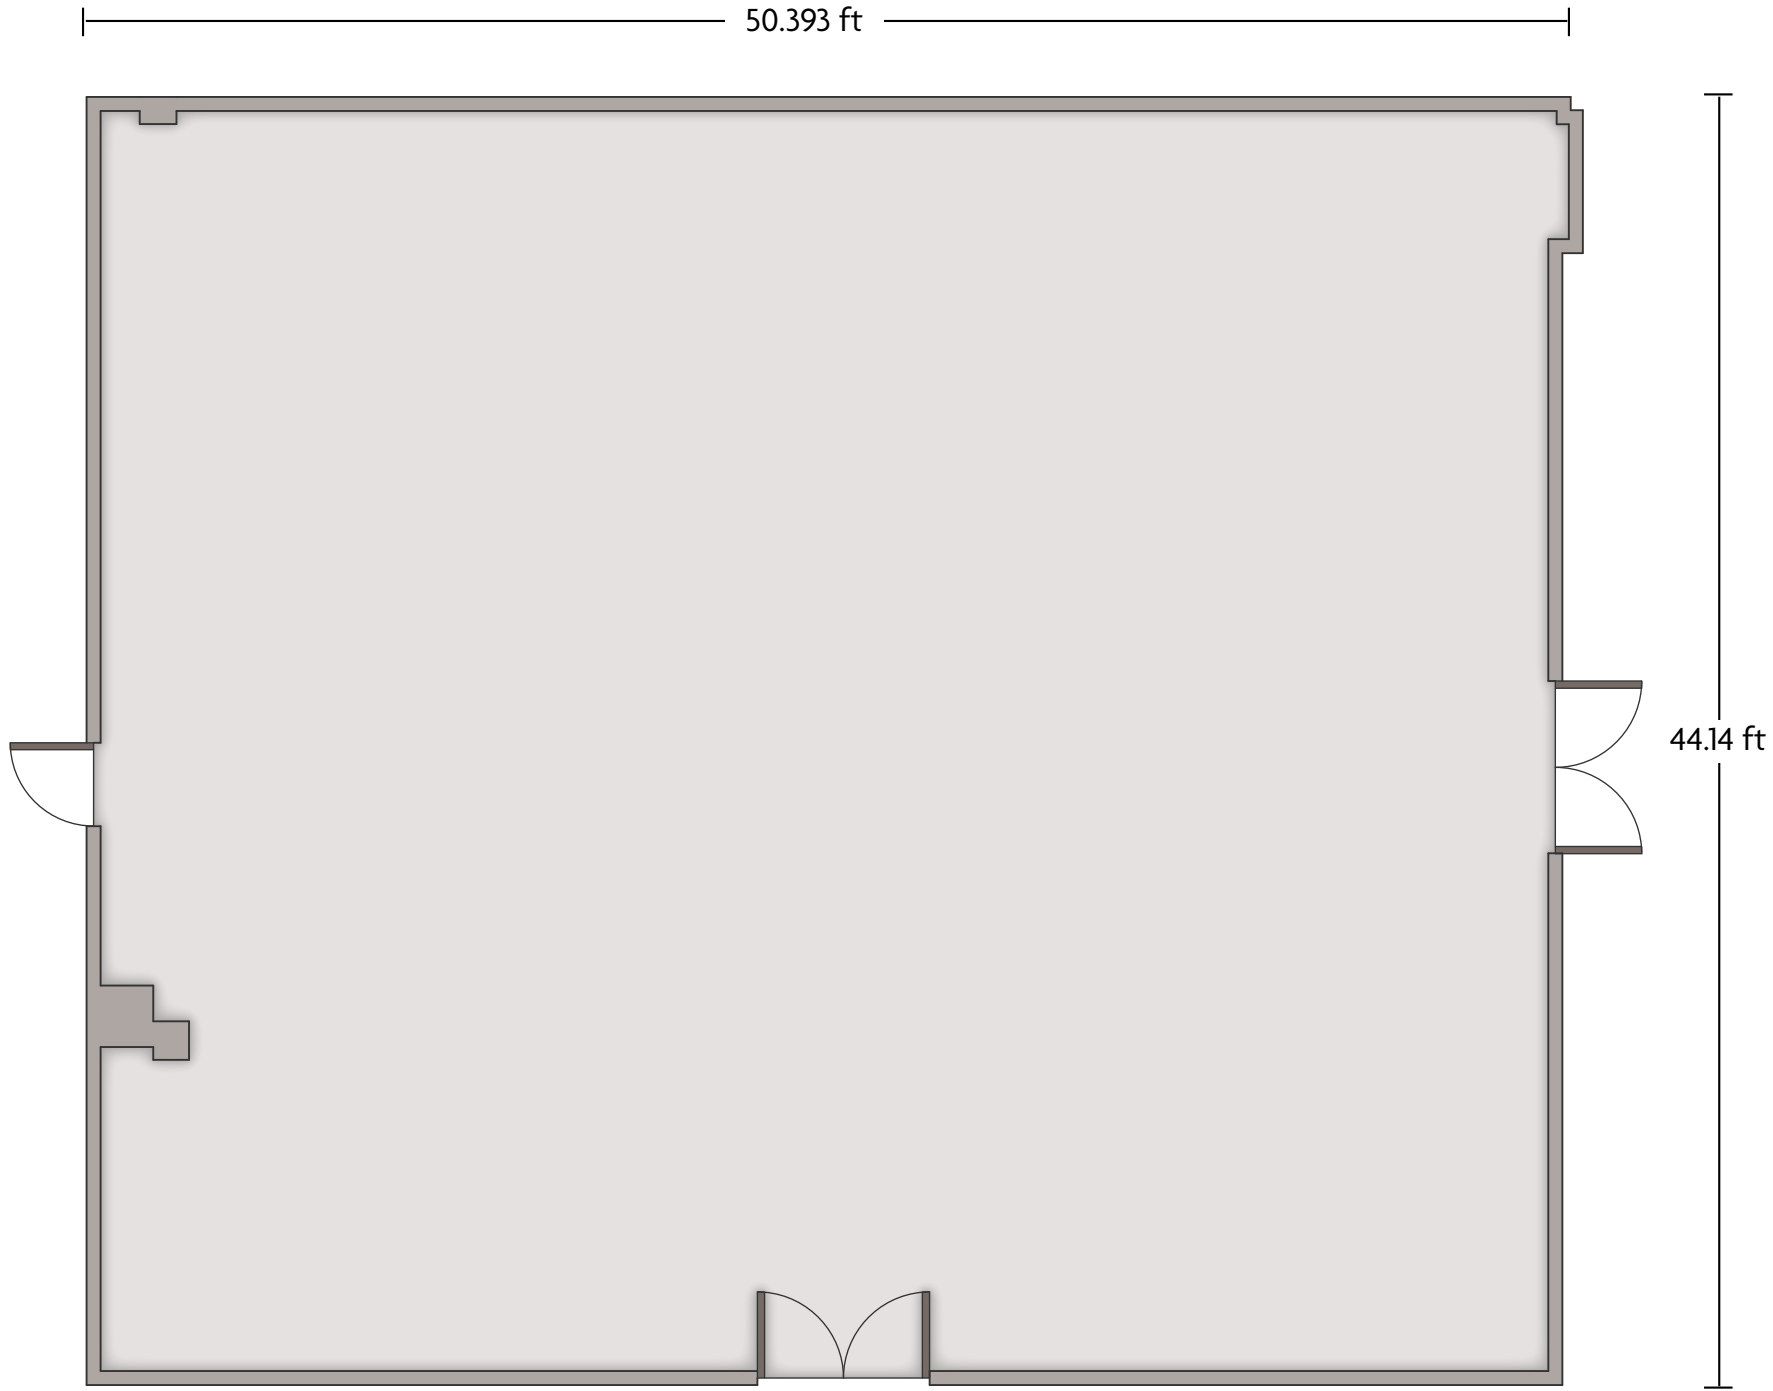

1385 Lenoir Rhyne Blvd. | Southeast Hickory, NC 28602 | 828-322-4275

*Multiple layout options available for this space.

Crowne Plaza® Hickory - Conover

LENGTH: 44.1 Ft WIDTH: 16.5 Ft HEIGHT: 8.7 Ft TOTAL SQUARE FEET: 731 Sq Ft MAXIMUM CAPACITY: 18 POWER OUTLETS: 5

1385 Lenoir Rhyne Blvd. | Southeast Hickory, NC 28602 | 828-322-4275

Crowne Plaza® Hickory - Crowne Plaza Ballroom

LENGTH: 89 Ft WIDTH: 55.4 Ft HEIGHT: 12 Ft TOTAL SQUARE FEET: 4301 Sq Ft MAXIMUM CAPACITY: 400 POWER OUTLETS: 11

1385 Lenoir Rhyne Blvd. | Southeast Hickory, NC 28602 | 828-322-4275

*Multiple layout options available for this space.

LENGTH: 44.1 Ft WIDTH: 50.3 Ft HEIGHT: 8.7 Ft TOTAL SQUARE FEET: 2240 Sq Ft MAXIMUM CAPACITY: 160 POWER OUTLETS: 13

1385 Lenoir Rhyne Blvd. | Southeast Hickory, NC 28602 | 828-322-4275

*Multiple layout options available for this space.

Crowne Plaza® Hickory - Parlor

LENGTH: 41.2 Ft WIDTH: 21.9 Ft HEIGHT: 8.7 Ft TOTAL SQUARE FEET: 852 Sq Ft MAXIMUM CAPACITY: 50 POWER OUTLETS: 12