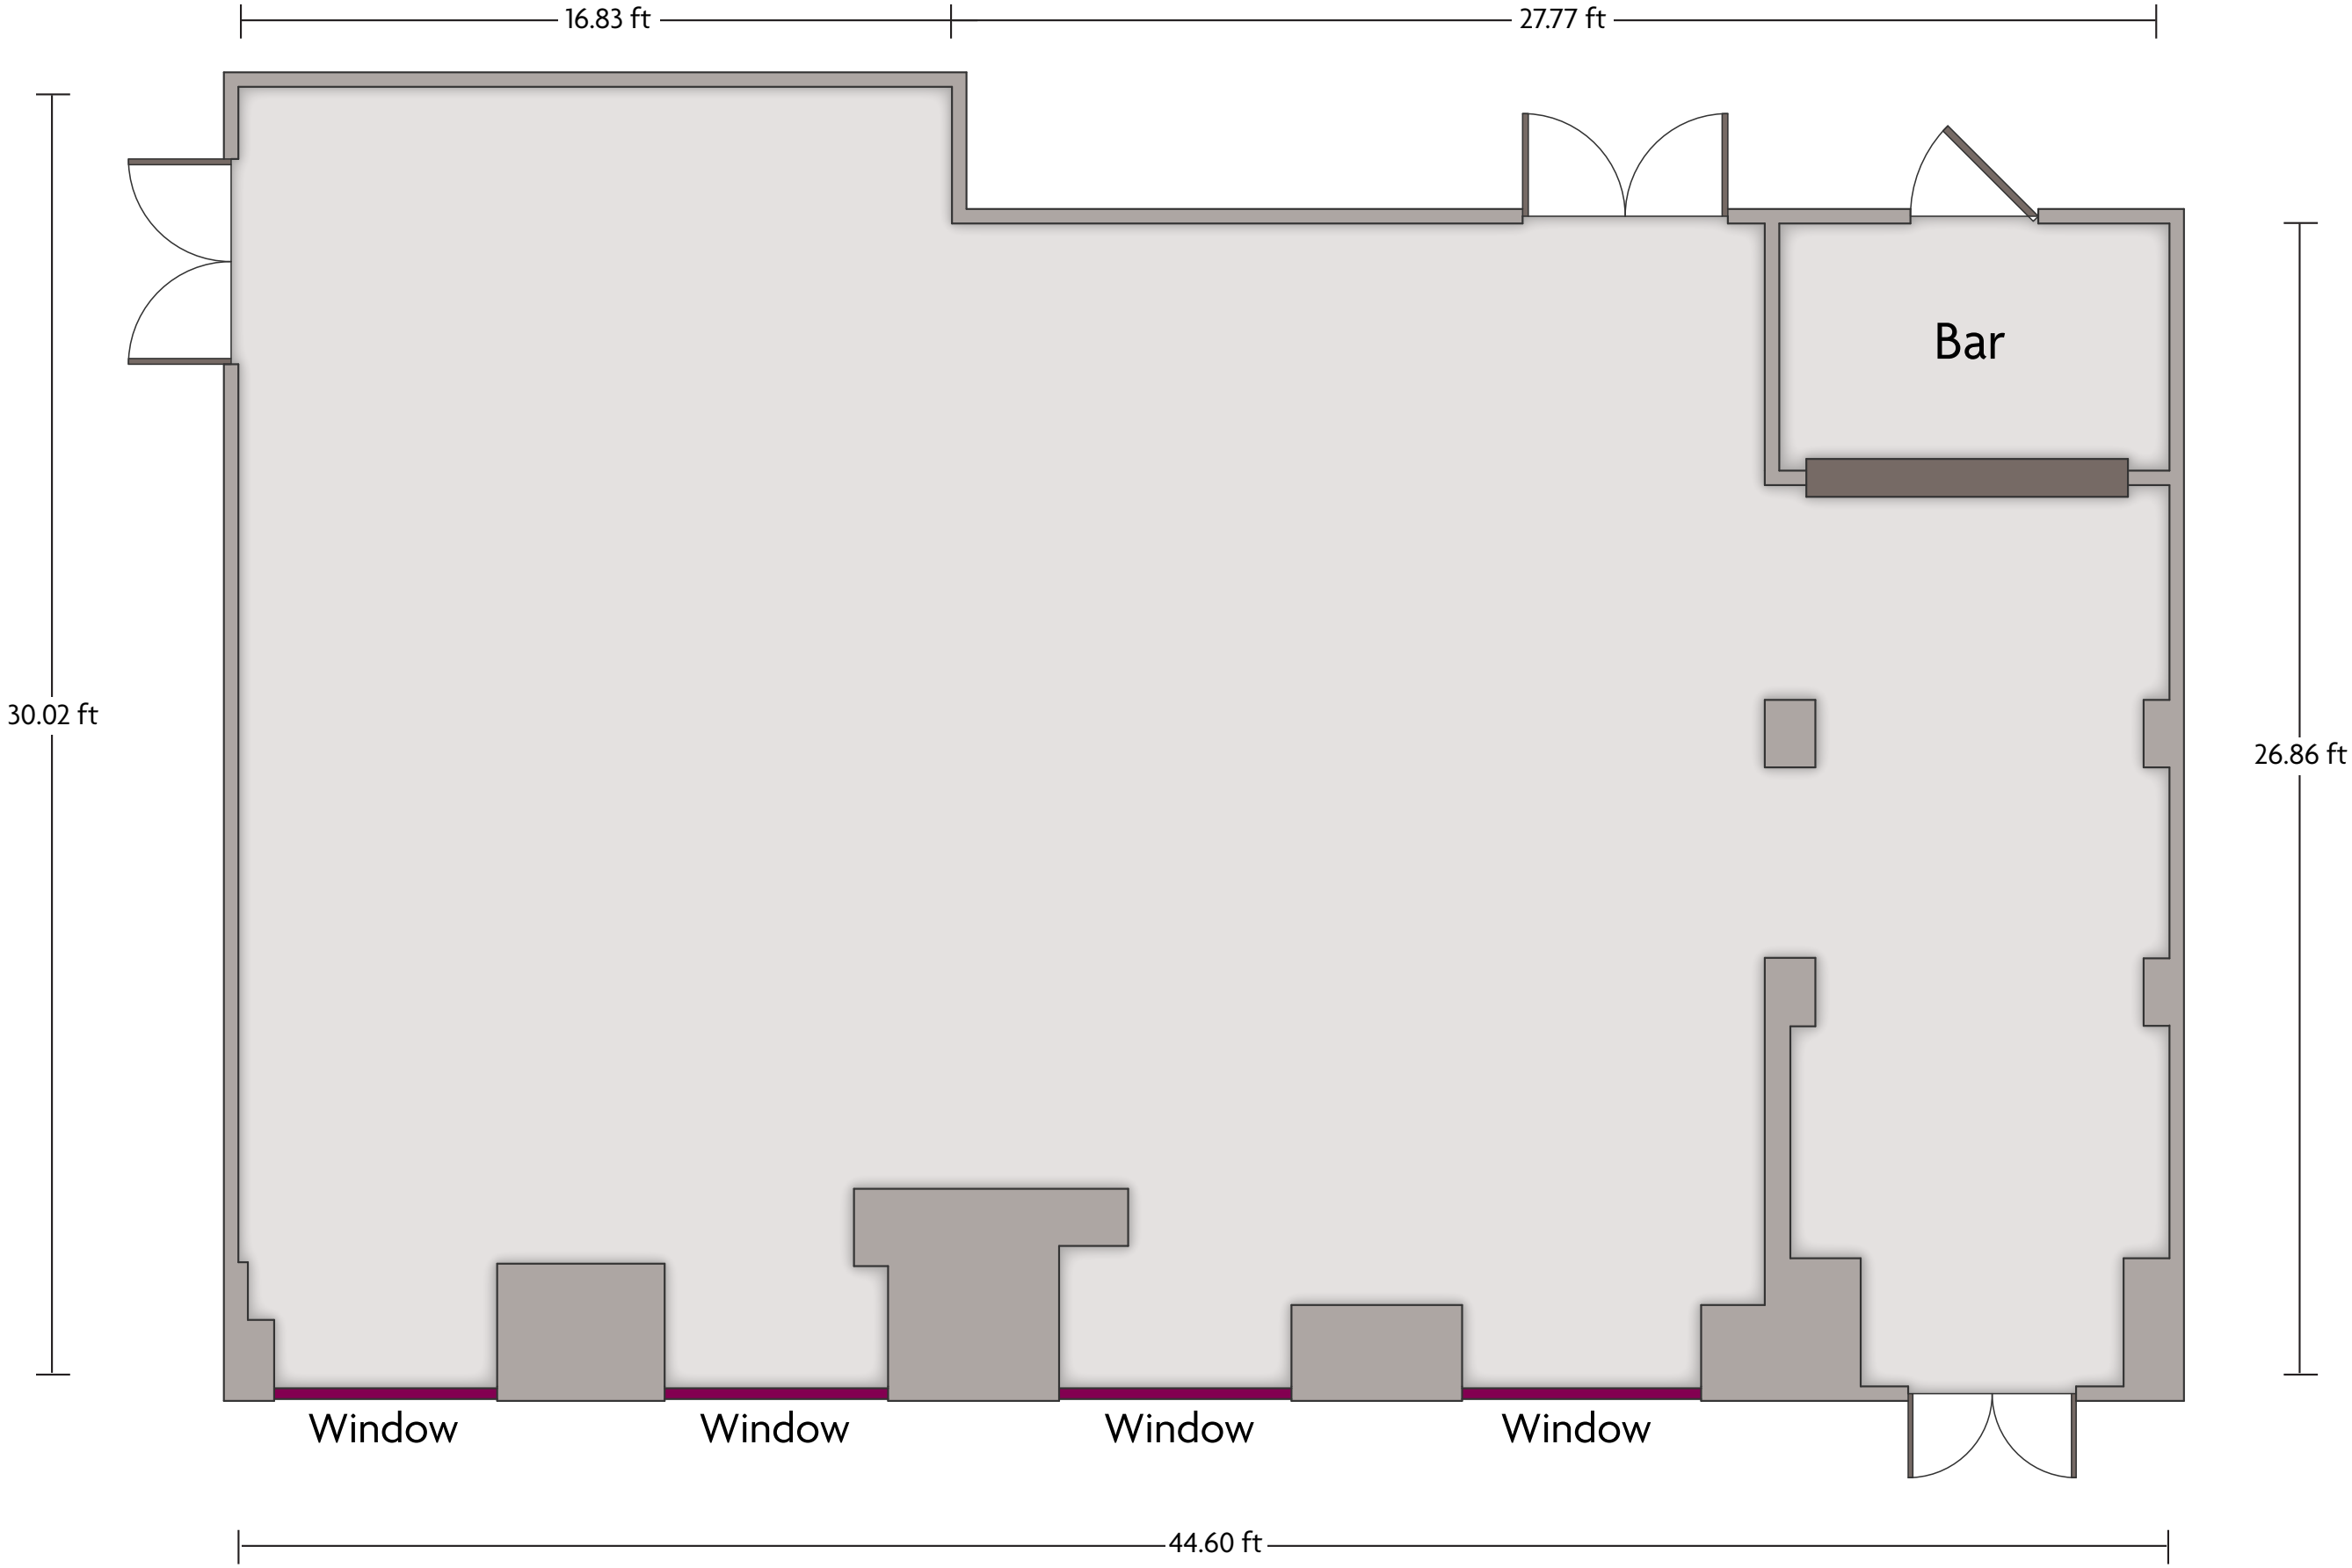

Crowne Plaza® Edinburgh - Royal Terrace - Adams Suite

LENGTH: 24.6 Ft WIDTH: 23.6 Ft HEIGHT: 14 Ft TOTAL SQUARE FEET: 587 Sq Ft MAXIMUM CAPACITY: 50 POWER OUTLETS: 5

18 Royal Terrace | Edinburgh - EH7 5AQ, United Kingdom | 44.0.1315573222 *Multiple layout options available for this space.

LENGTH: 44.6 Ft WIDTH: 30.0 Ft HEIGHT: 14 Ft TOTAL SQUARE FEET: 1131.3 Sq Ft MAXIMUM CAPACITY: 100 POWER OUTLETS: 12

18 Royal Terrace | Edinburgh - EH7 5AQ, United Kingdom | 44.0.1315573222 *Multiple layout options available for this space.

Crowne Plaza® Edinburgh - Royal Terrace - Duke of Edinburgh Suite

LENGTH: 27.6 Ft WIDTH: 16.7 Ft HEIGHT: 14 Ft TOTAL SQUARE FEET: 410.4 Sq Ft MAXIMUM CAPACITY: 15 POWER OUTLETS: 11

18 Royal Terrace | Edinburgh - EH7 5AQ, United Kingdom | 44.0.1315573222 *Multiple layout options available for this space.

Crowne Plaza® Edinburgh - Royal Terrace - Hospitality Suite 110

LENGTH: 26.3 Ft WIDTH: 26.3 Ft HEIGHT: 14 Ft TOTAL SQUARE FEET: 536.9 Sq Ft MAXIMUM CAPACITY: 5 POWER OUTLETS: 4

18 Royal Terrace | Edinburgh - EH7 5AQ, United Kingdom | 44.0.1315573222