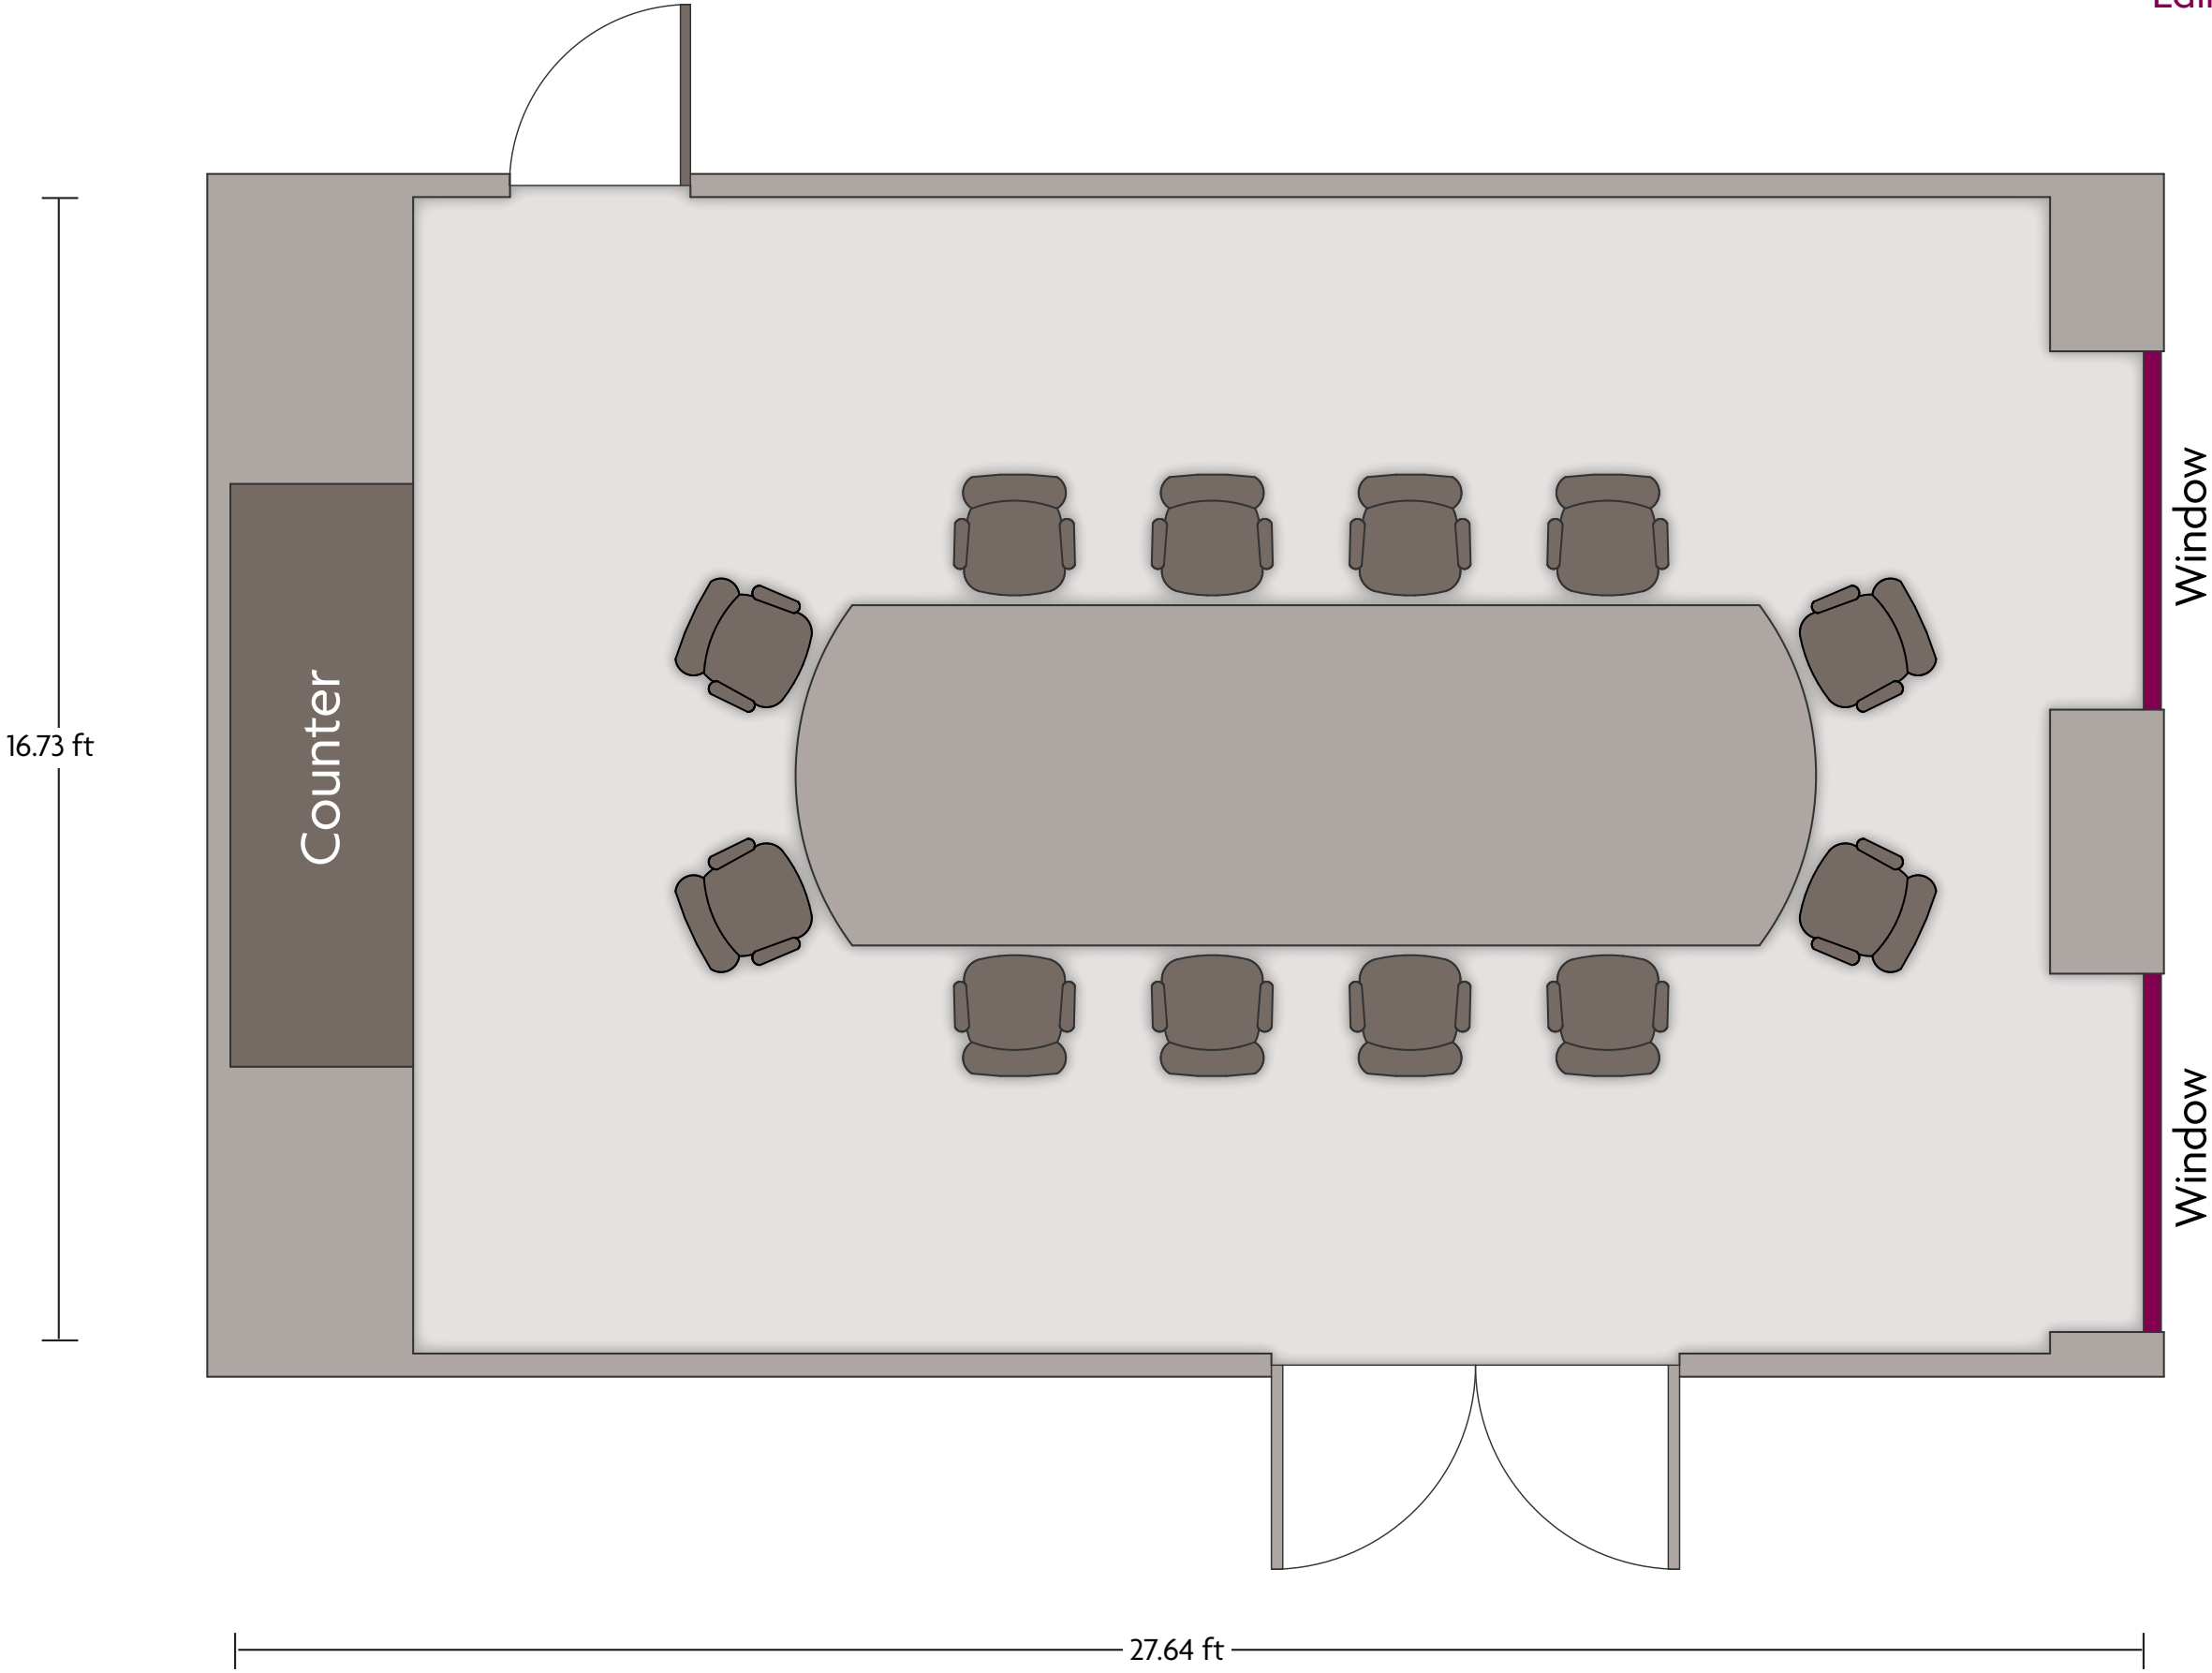

Crowne Plaza® Edinburgh - Royal Terrace - Adams Suite

LENGTH: 24.6 Ft WIDTH: 23.6 Ft HEIGHT: 14 Ft TOTAL SQUARE FEET: 587 Sq Ft MAXIMUM CAPACITY: 50 POWER OUTLETS: 5

18 Royal Terrace | Edinburgh - EH7 5AQ, United Kingdom | 44.0.1315573222 *Multiple layout options available for this space.

LENGTH: 44.6 Ft WIDTH: 30.0 Ft HEIGHT: 14 Ft TOTAL SQUARE FEET: 1131.3 Sq Ft MAXIMUM CAPACITY: 100 POWER OUTLETS: 12

18 Royal Terrace | Edinburgh - EH7 5AQ, United Kingdom | 44.0.1315573222 *Multiple layout options available for this space.

Crowne Plaza® Edinburgh - Royal Terrace - Duke of Edinburgh Suite

LENGTH: 27.6 Ft WIDTH: 16.7 Ft HEIGHT: 14 Ft TOTAL SQUARE FEET: 410.4 Sq Ft MAXIMUM CAPACITY: 15 POWER OUTLETS: 11

18 Royal Terrace | Edinburgh - EH7 5AQ, United Kingdom | 44.0.1315573222 *Multiple layout options available for this space.

Crowne Plaza® Edinburgh - Royal Terrace - Hospitality Suite 110

LENGTH: 26.3 Ft WIDTH: 26.3 Ft HEIGHT: 14 Ft TOTAL SQUARE FEET: 536.9 Sq Ft MAXIMUM CAPACITY: 5 POWER OUTLETS: 4

18 Royal Terrace | Edinburgh - EH7 5AQ, United Kingdom | 44.0.1315573222