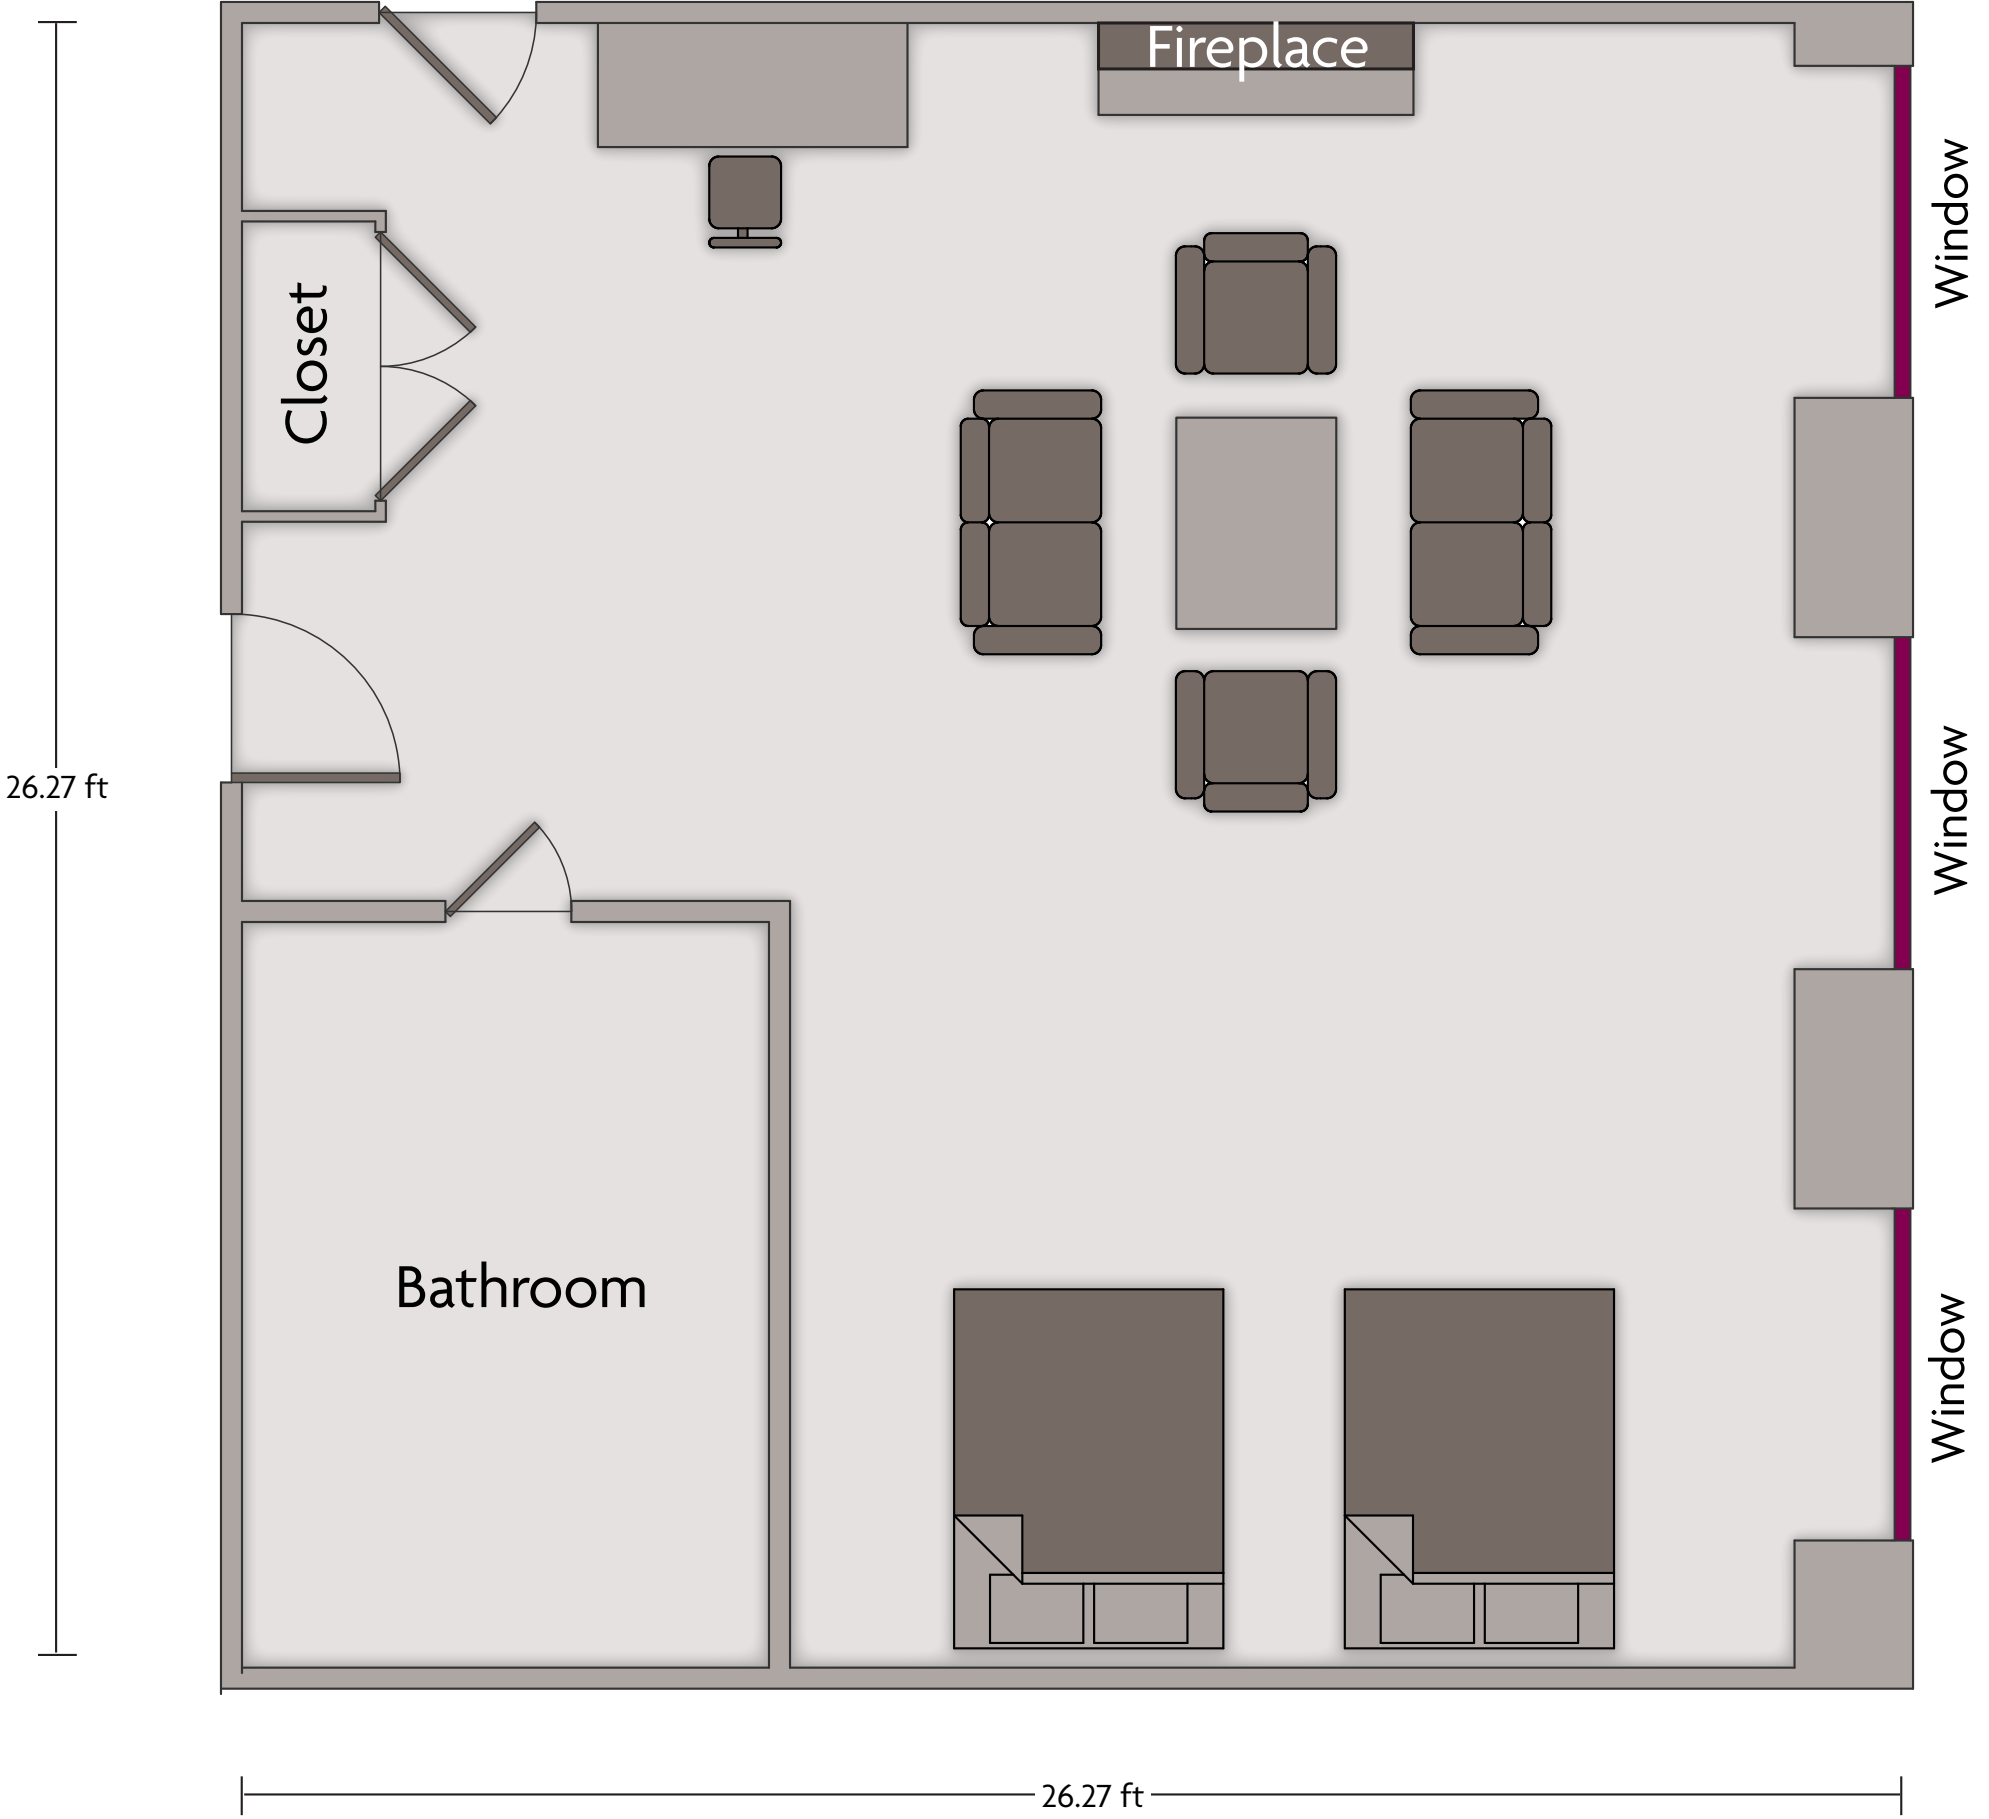

Crowne Plaza® Edinburgh - Royal Terrace - Adams Suite

LENGTH: 24.6 Ft WIDTH: 23.6 Ft HEIGHT: 14 Ft TOTAL SQUARE FEET: 587 Sq Ft MAXIMUM CAPACITY: 50 POWER OUTLETS: 5

18 Royal Terrace | Edinburgh - EH7 5AQ, United Kingdom | 44.0.1315573222 *Multiple layout options available for this space.

LENGTH: 44.6 Ft WIDTH: 30.0 Ft HEIGHT: 14 Ft TOTAL SQUARE FEET: 1131.3 Sq Ft MAXIMUM CAPACITY: 100 POWER OUTLETS: 12

18 Royal Terrace | Edinburgh - EH7 5AQ, United Kingdom | 44.0.1315573222 *Multiple layout options available for this space.

Crowne Plaza® Edinburgh - Royal Terrace - Duke of Edinburgh Suite

LENGTH: 27.6 Ft WIDTH: 16.7 Ft HEIGHT: 14 Ft TOTAL SQUARE FEET: 410.4 Sq Ft MAXIMUM CAPACITY: 15 POWER OUTLETS: 11

18 Royal Terrace | Edinburgh - EH7 5AQ, United Kingdom | 44.0.1315573222 *Multiple layout options available for this space.

Crowne Plaza® Edinburgh - Royal Terrace - Hospitality Suite 110

LENGTH: 26.3 Ft WIDTH: 26.3 Ft HEIGHT: 14 Ft TOTAL SQUARE FEET: 536.9 Sq Ft MAXIMUM CAPACITY: 5 POWER OUTLETS: 4

18 Royal Terrace | Edinburgh - EH7 5AQ, United Kingdom | 44.0.1315573222