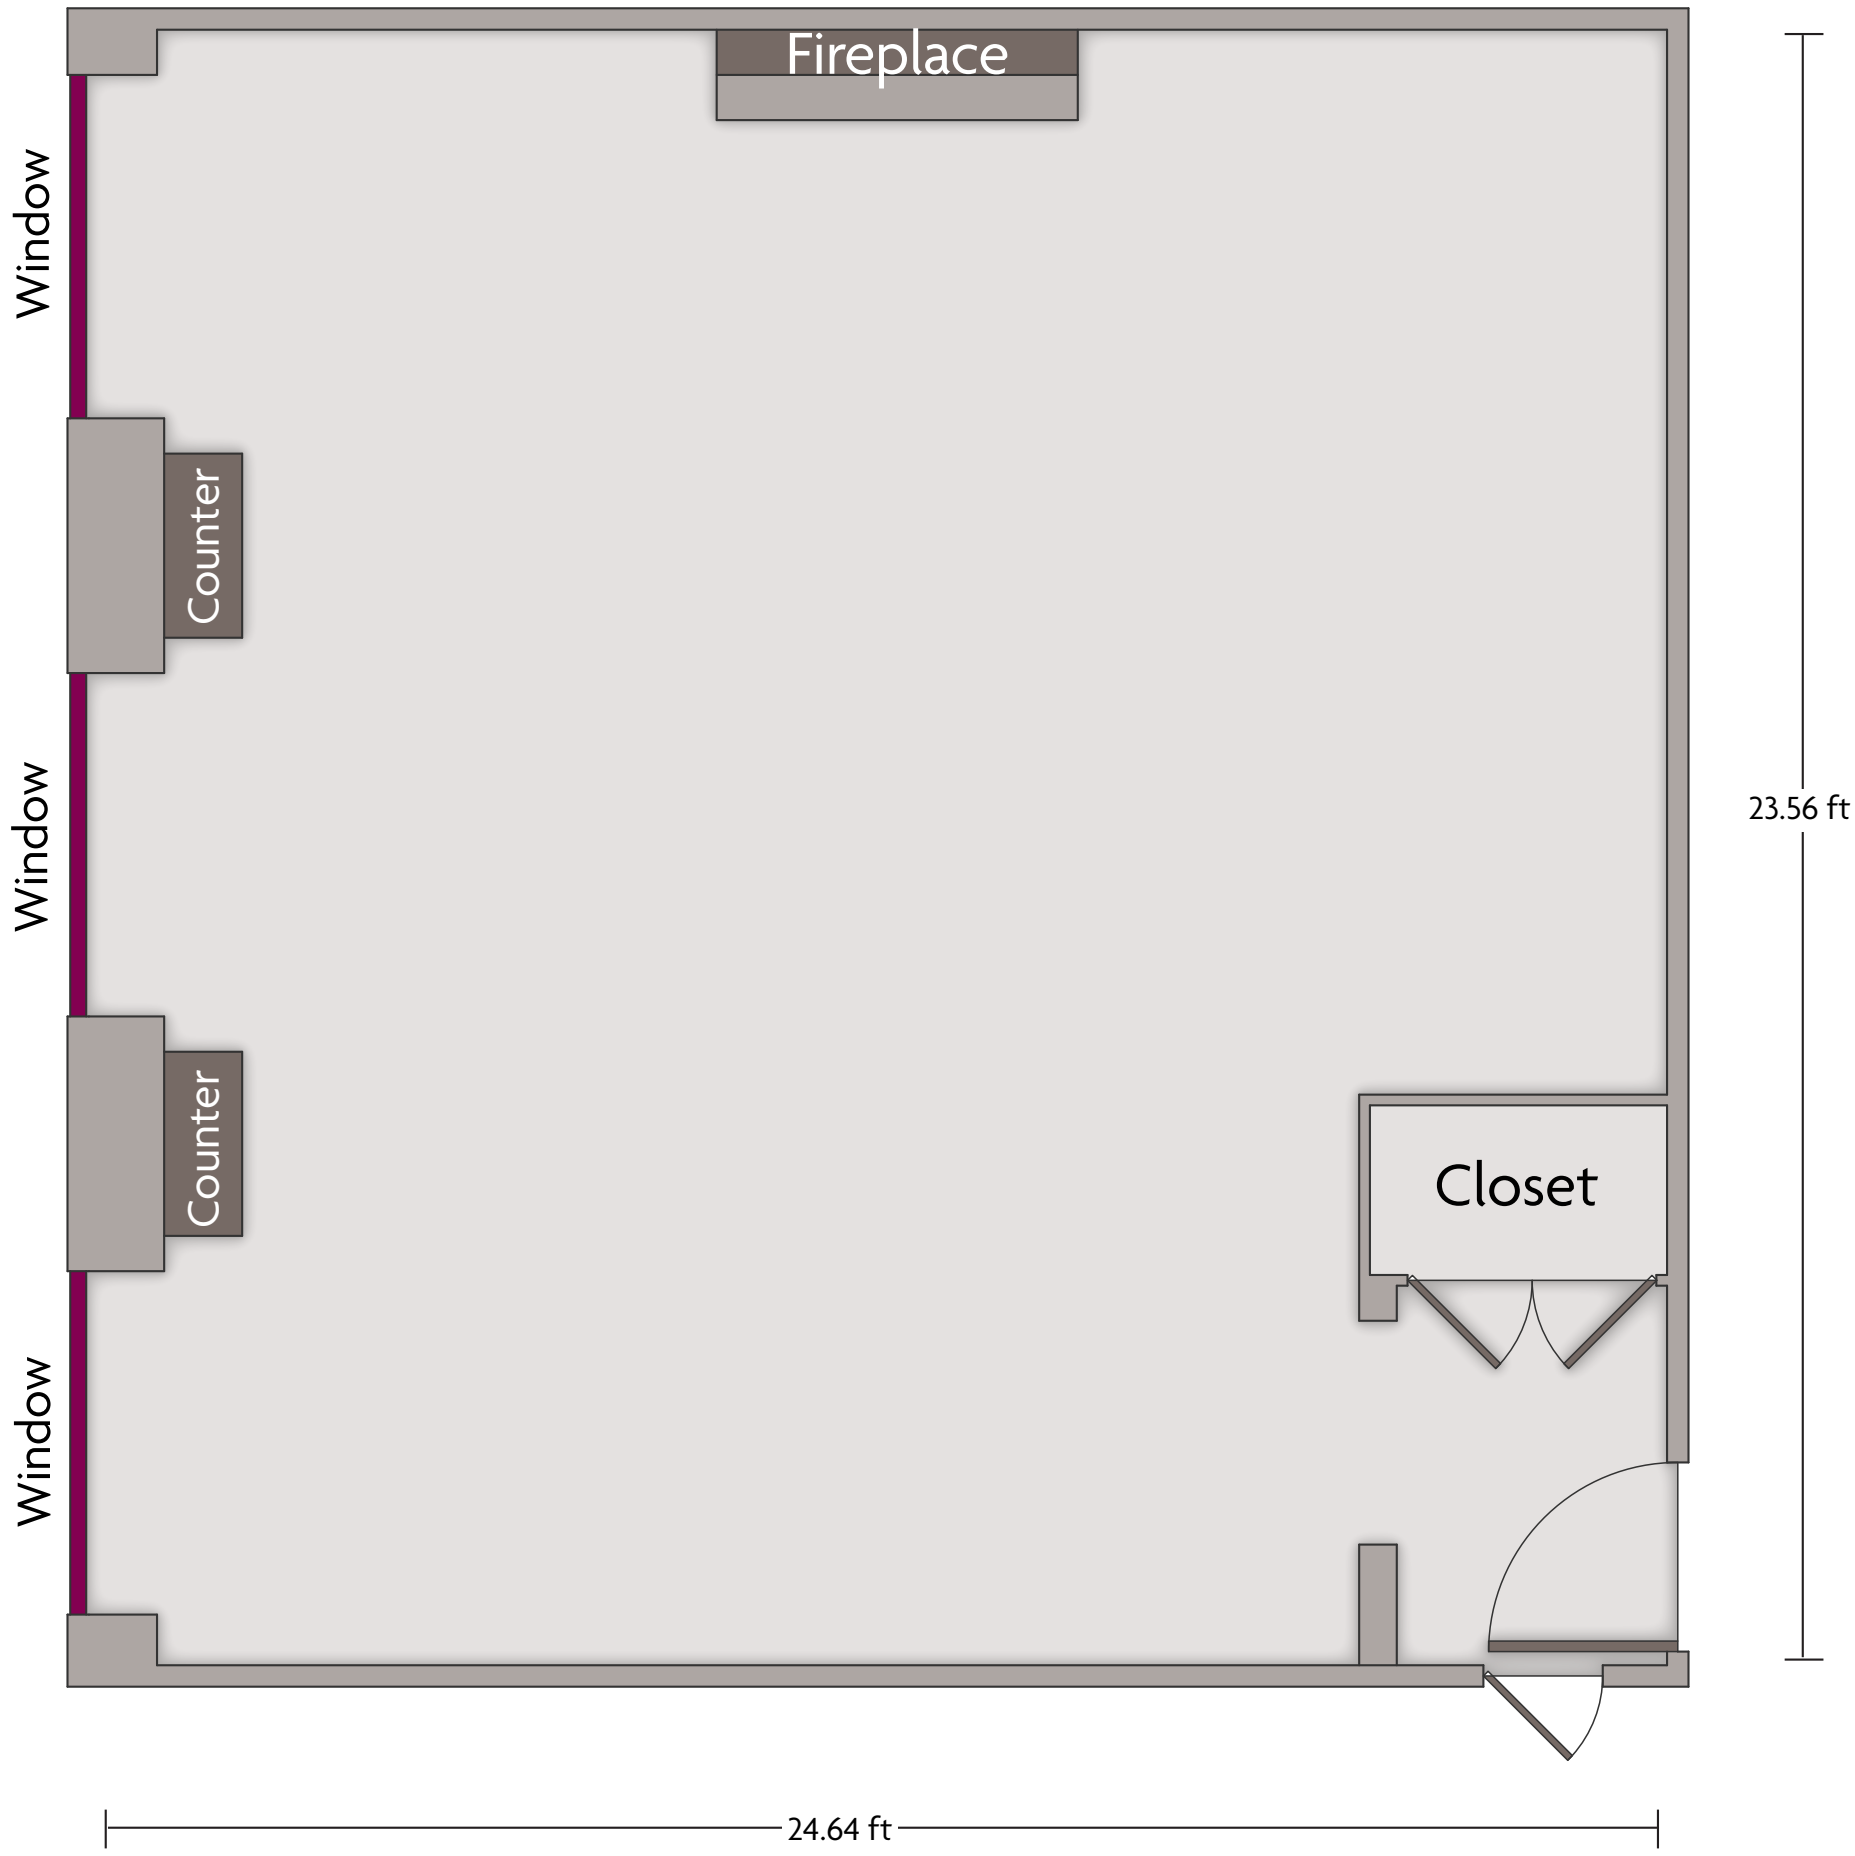

Crowne Plaza® Edinburgh - Royal Terrace - Adams Suite

LENGTH: 24.6 Ft WIDTH: 23.6 Ft HEIGHT: 14 Ft TOTAL SQUARE FEET: 587 Sq Ft MAXIMUM CAPACITY: 50 POWER OUTLETS: 5

18 Royal Terrace | Edinburgh - EH7 5AQ, United Kingdom | 44.0.1315573222 *Multiple layout options available for this space.

LENGTH: 44.6 Ft WIDTH: 30.0 Ft HEIGHT: 14 Ft TOTAL SQUARE FEET: 1131.3 Sq Ft MAXIMUM CAPACITY: 100 POWER OUTLETS: 12

18 Royal Terrace | Edinburgh - EH7 5AQ, United Kingdom | 44.0.1315573222 *Multiple layout options available for this space.

Crowne Plaza® Edinburgh - Royal Terrace - Duke of Edinburgh Suite

LENGTH: 27.6 Ft WIDTH: 16.7 Ft HEIGHT: 14 Ft TOTAL SQUARE FEET: 410.4 Sq Ft MAXIMUM CAPACITY: 15 POWER OUTLETS: 11

18 Royal Terrace | Edinburgh - EH7 5AQ, United Kingdom | 44.0.1315573222 *Multiple layout options available for this space.

Crowne Plaza® Edinburgh - Royal Terrace - Hospitality Suite 110

LENGTH: 26.3 Ft WIDTH: 26.3 Ft HEIGHT: 14 Ft TOTAL SQUARE FEET: 536.9 Sq Ft MAXIMUM CAPACITY: 5 POWER OUTLETS: 4

18 Royal Terrace | Edinburgh - EH7 5AQ, United Kingdom | 44.0.1315573222