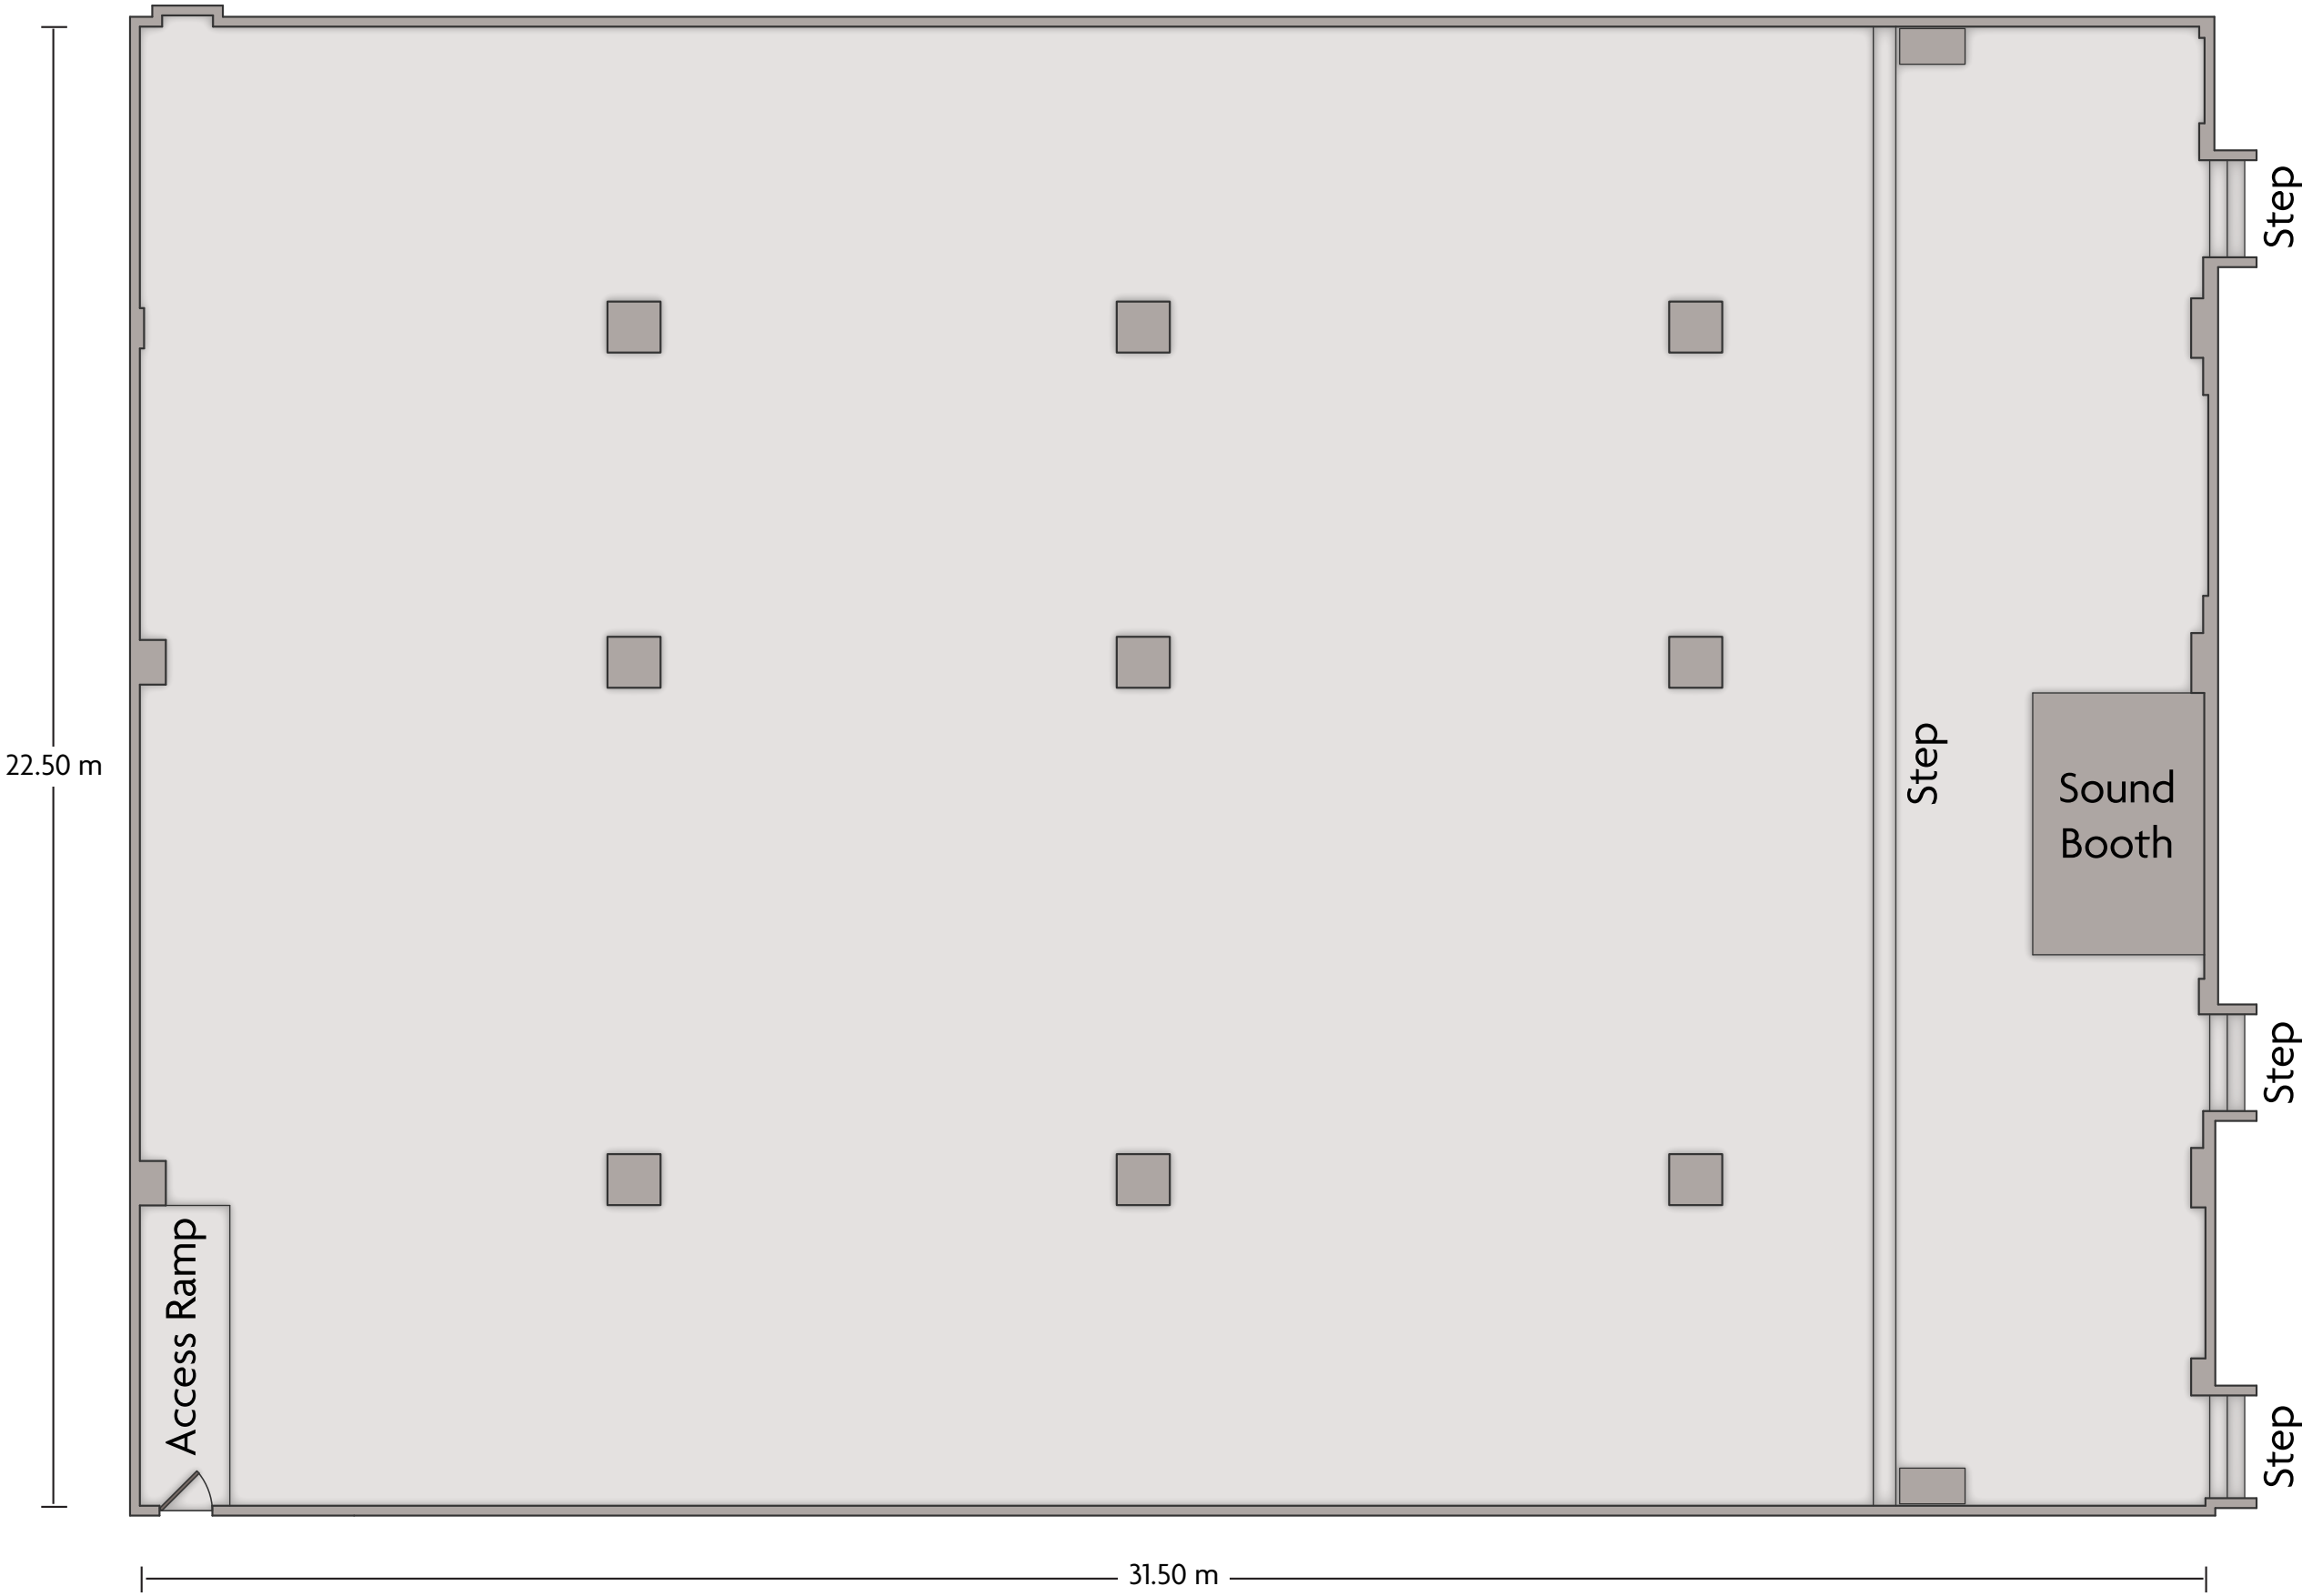

Crowne Plaza® Qingdao - B2 Meeting Space

LENGTH: 31.50 m WIDTH: 22.50 m HEIGHT: 3.19 m TOTAL SQUARE METERS: 691.01 m² MAXIMUM CAPACITY: 450 POWER OUTLETS: 4

76 Xiang Gang Zhong Rd | Qingdao Shandong - 266071, China (People's Republic) | 86-532-85718888

*Multiple layout options available for this space.

LENGTH: 21.82 m WIDTH: 13.35 m HEIGHT: 5.28 m TOTAL SQUARE METERS: 312.05 m² MAXIMUM CAPACITY: 350 POWER OUTLETS: 16

76 Xiang Gang Zhong Rd | Qingdao Shandong - 266071, China (People's Republic) | 86-532-85718888

*Multiple layout options available for this space.

Crowne Plaza® Qingdao - Grand Ballroom 1

LENGTH: 13.35 m WIDTH: 8.39 m HEIGHT: 5.28 m TOTAL SQUARE METERS: 108.01 m² MAXIMUM CAPACITY: 100 POWER OUTLETS: 5

76 Xiang Gang Zhong Rd | Qingdao Shandong - 266071, China (People's Republic) | 86-532-85718888

*Multiple layout options available for this space.

Crowne Plaza® Qingdao - Grand Ballroom 2

LENGTH: 13.35 m WIDTH: 7.37 m HEIGHT: 5.28 m TOTAL SQUARE METERS: 103.94 m² MAXIMUM CAPACITY: 100 POWER OUTLETS: 5