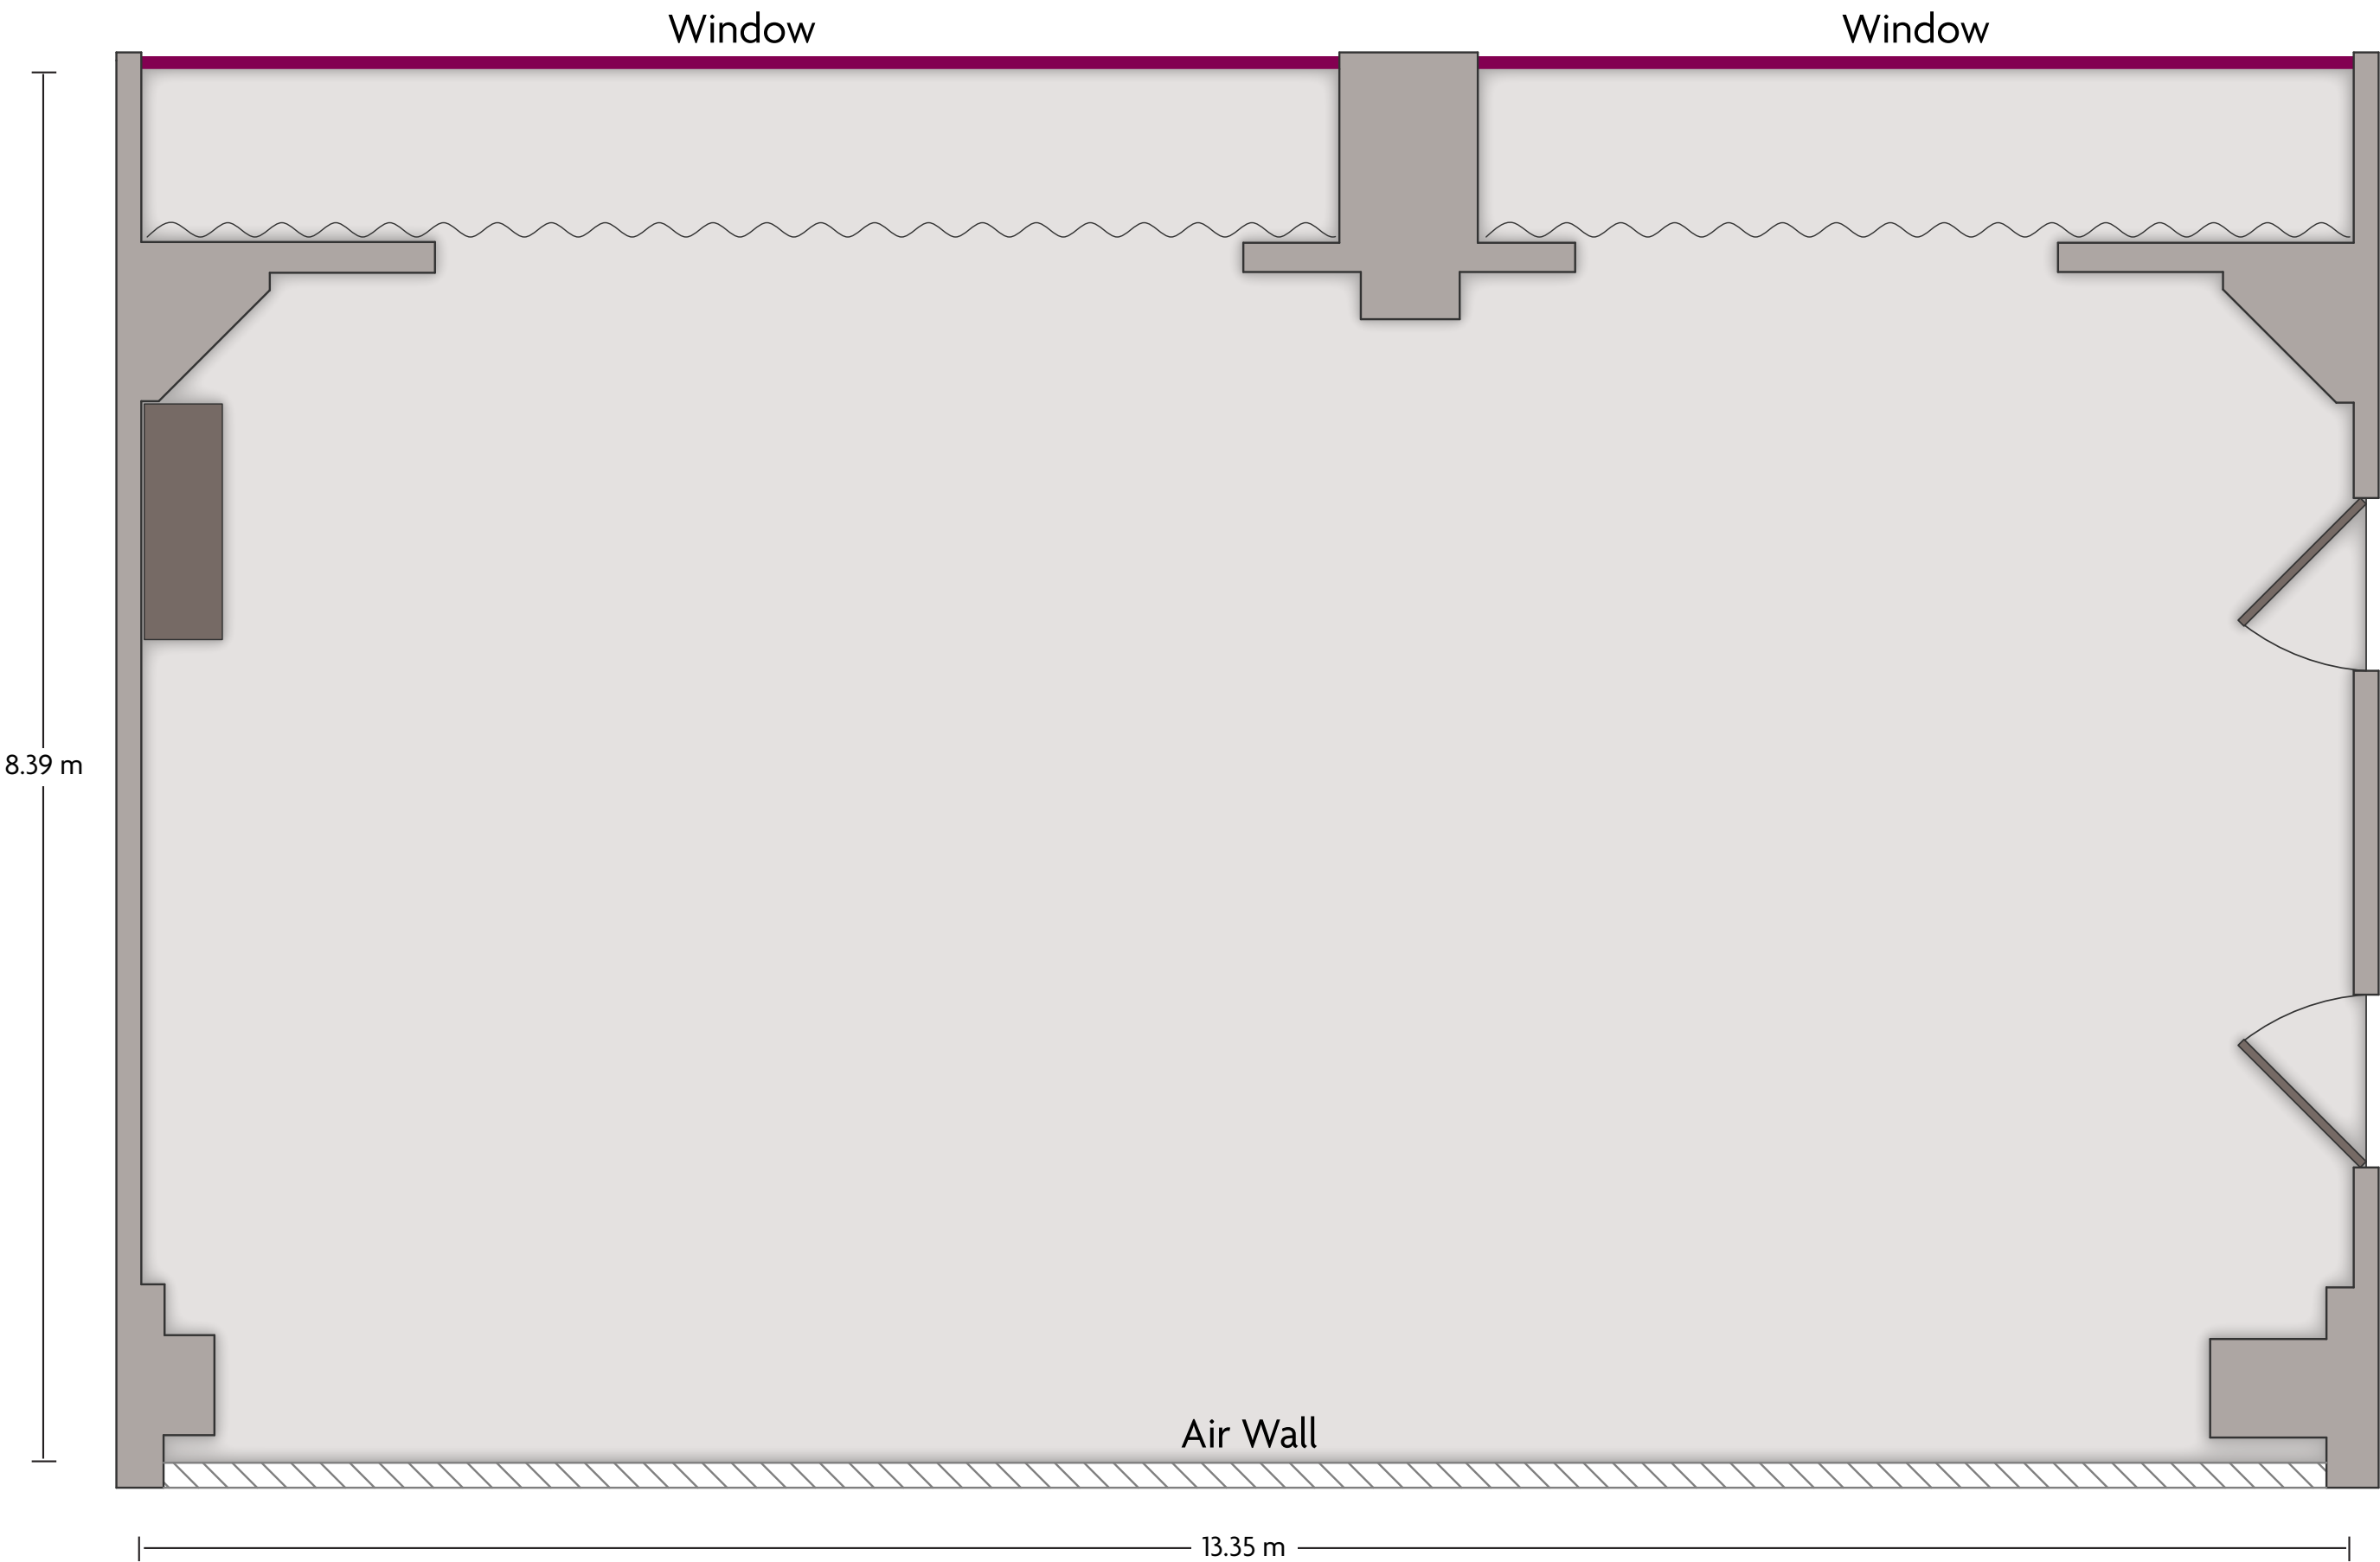

Crowne Plaza® Qingdao - B2 Meeting Space

LENGTH: 31.50 m WIDTH: 22.50 m HEIGHT: 3.19 m TOTAL SQUARE METERS: 691.01 m² MAXIMUM CAPACITY: 450 POWER OUTLETS: 4

76 Xiang Gang Zhong Rd | Qingdao Shandong - 266071, China (People's Republic) | 86-532-85718888

*Multiple layout options available for this space.

LENGTH: 21.82 m WIDTH: 13.35 m HEIGHT: 5.28 m TOTAL SQUARE METERS: 312.05 m² MAXIMUM CAPACITY: 350 POWER OUTLETS: 16

76 Xiang Gang Zhong Rd | Qingdao Shandong - 266071, China (People's Republic) | 86-532-85718888

*Multiple layout options available for this space.

Crowne Plaza® Qingdao - Grand Ballroom 1

LENGTH: 13.35 m WIDTH: 8.39 m HEIGHT: 5.28 m TOTAL SQUARE METERS: 108.01 m² MAXIMUM CAPACITY: 100 POWER OUTLETS: 5

76 Xiang Gang Zhong Rd | Qingdao Shandong - 266071, China (People's Republic) | 86-532-85718888

*Multiple layout options available for this space.

Crowne Plaza® Qingdao - Grand Ballroom 2

LENGTH: 13.35 m WIDTH: 7.37 m HEIGHT: 5.28 m TOTAL SQUARE METERS: 103.94 m² MAXIMUM CAPACITY: 100 POWER OUTLETS: 5