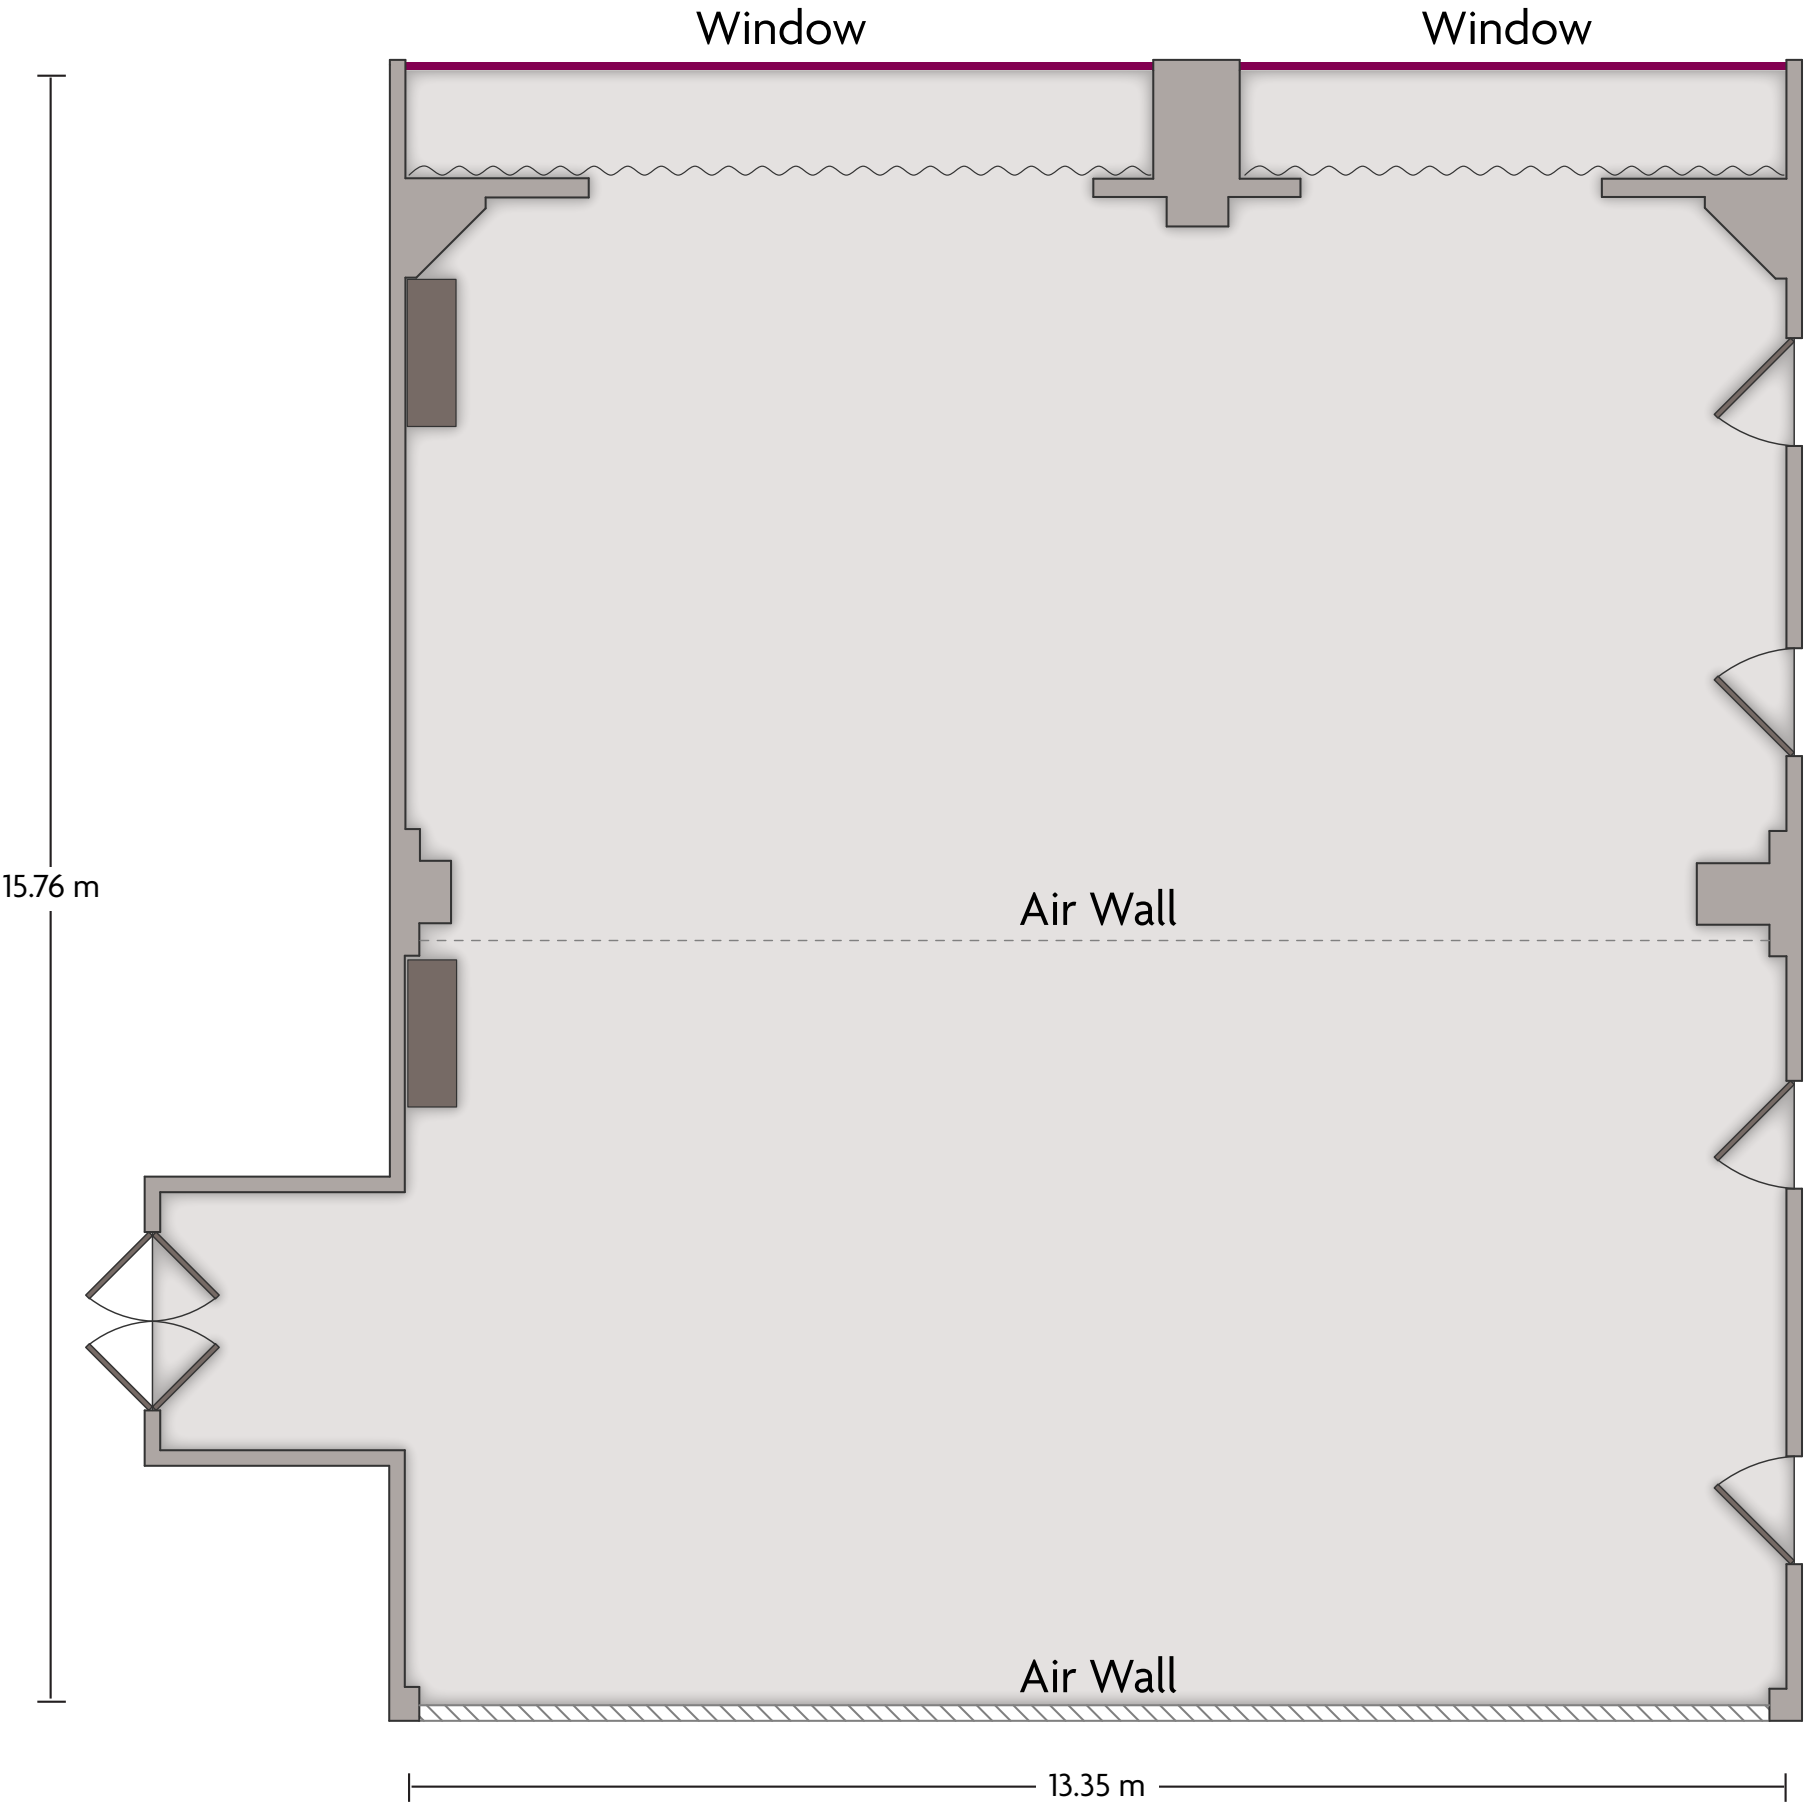

*Multiple layout options available for this space.

Crowne Plaza® Qingdao - Grand Ballroom 1

LENGTH: 13.35 m WIDTH: 8.39 m HEIGHT: 5.28 m TOTAL SQUARE METERS: 108.01 m² MAXIMUM CAPACITY: 100 POWER OUTLETS: 5

76 Xiang Gang Zhong Rd | Qingdao Shandong - 266071, China (People's Republic) | 86-532-85718888

*Multiple layout options available for this space.

Crowne Plaza® Qingdao - Grand Ballroom 2

LENGTH: 13.35 m WIDTH: 7.37 m HEIGHT: 5.28 m TOTAL SQUARE METERS: 103.94 m² MAXIMUM CAPACITY: 100 POWER OUTLETS: 5

76 Xiang Gang Zhong Rd | Qingdao Shandong - 266071, China (People's Republic) | 86-532-85718888

*Multiple layout options available for this space.

Crowne Plaza® Qingdao - Grand Ballroom 3

LENGTH: 13.35 m WIDTH: 7.22 m HEIGHT: 5.28 m TOTAL SQUARE METERS: 100.02 m² MAXIMUM CAPACITY: 100 POWER OUTLETS: 6

76 Xiang Gang Zhong Rd | Qingdao Shandong - 266071, China (People's Republic) | 86-532-85718888

*Multiple layout options available for this space.

Crowne Plaza® Qingdao - Grand Ballroom 1 & 2

LENGTH: 15.76 m WIDTH: 13.35 m HEIGHT: 5.28 m TOTAL SQUARE METERS: 211.97 m² MAXIMUM CAPACITY: 200 POWER OUTLETS: 10