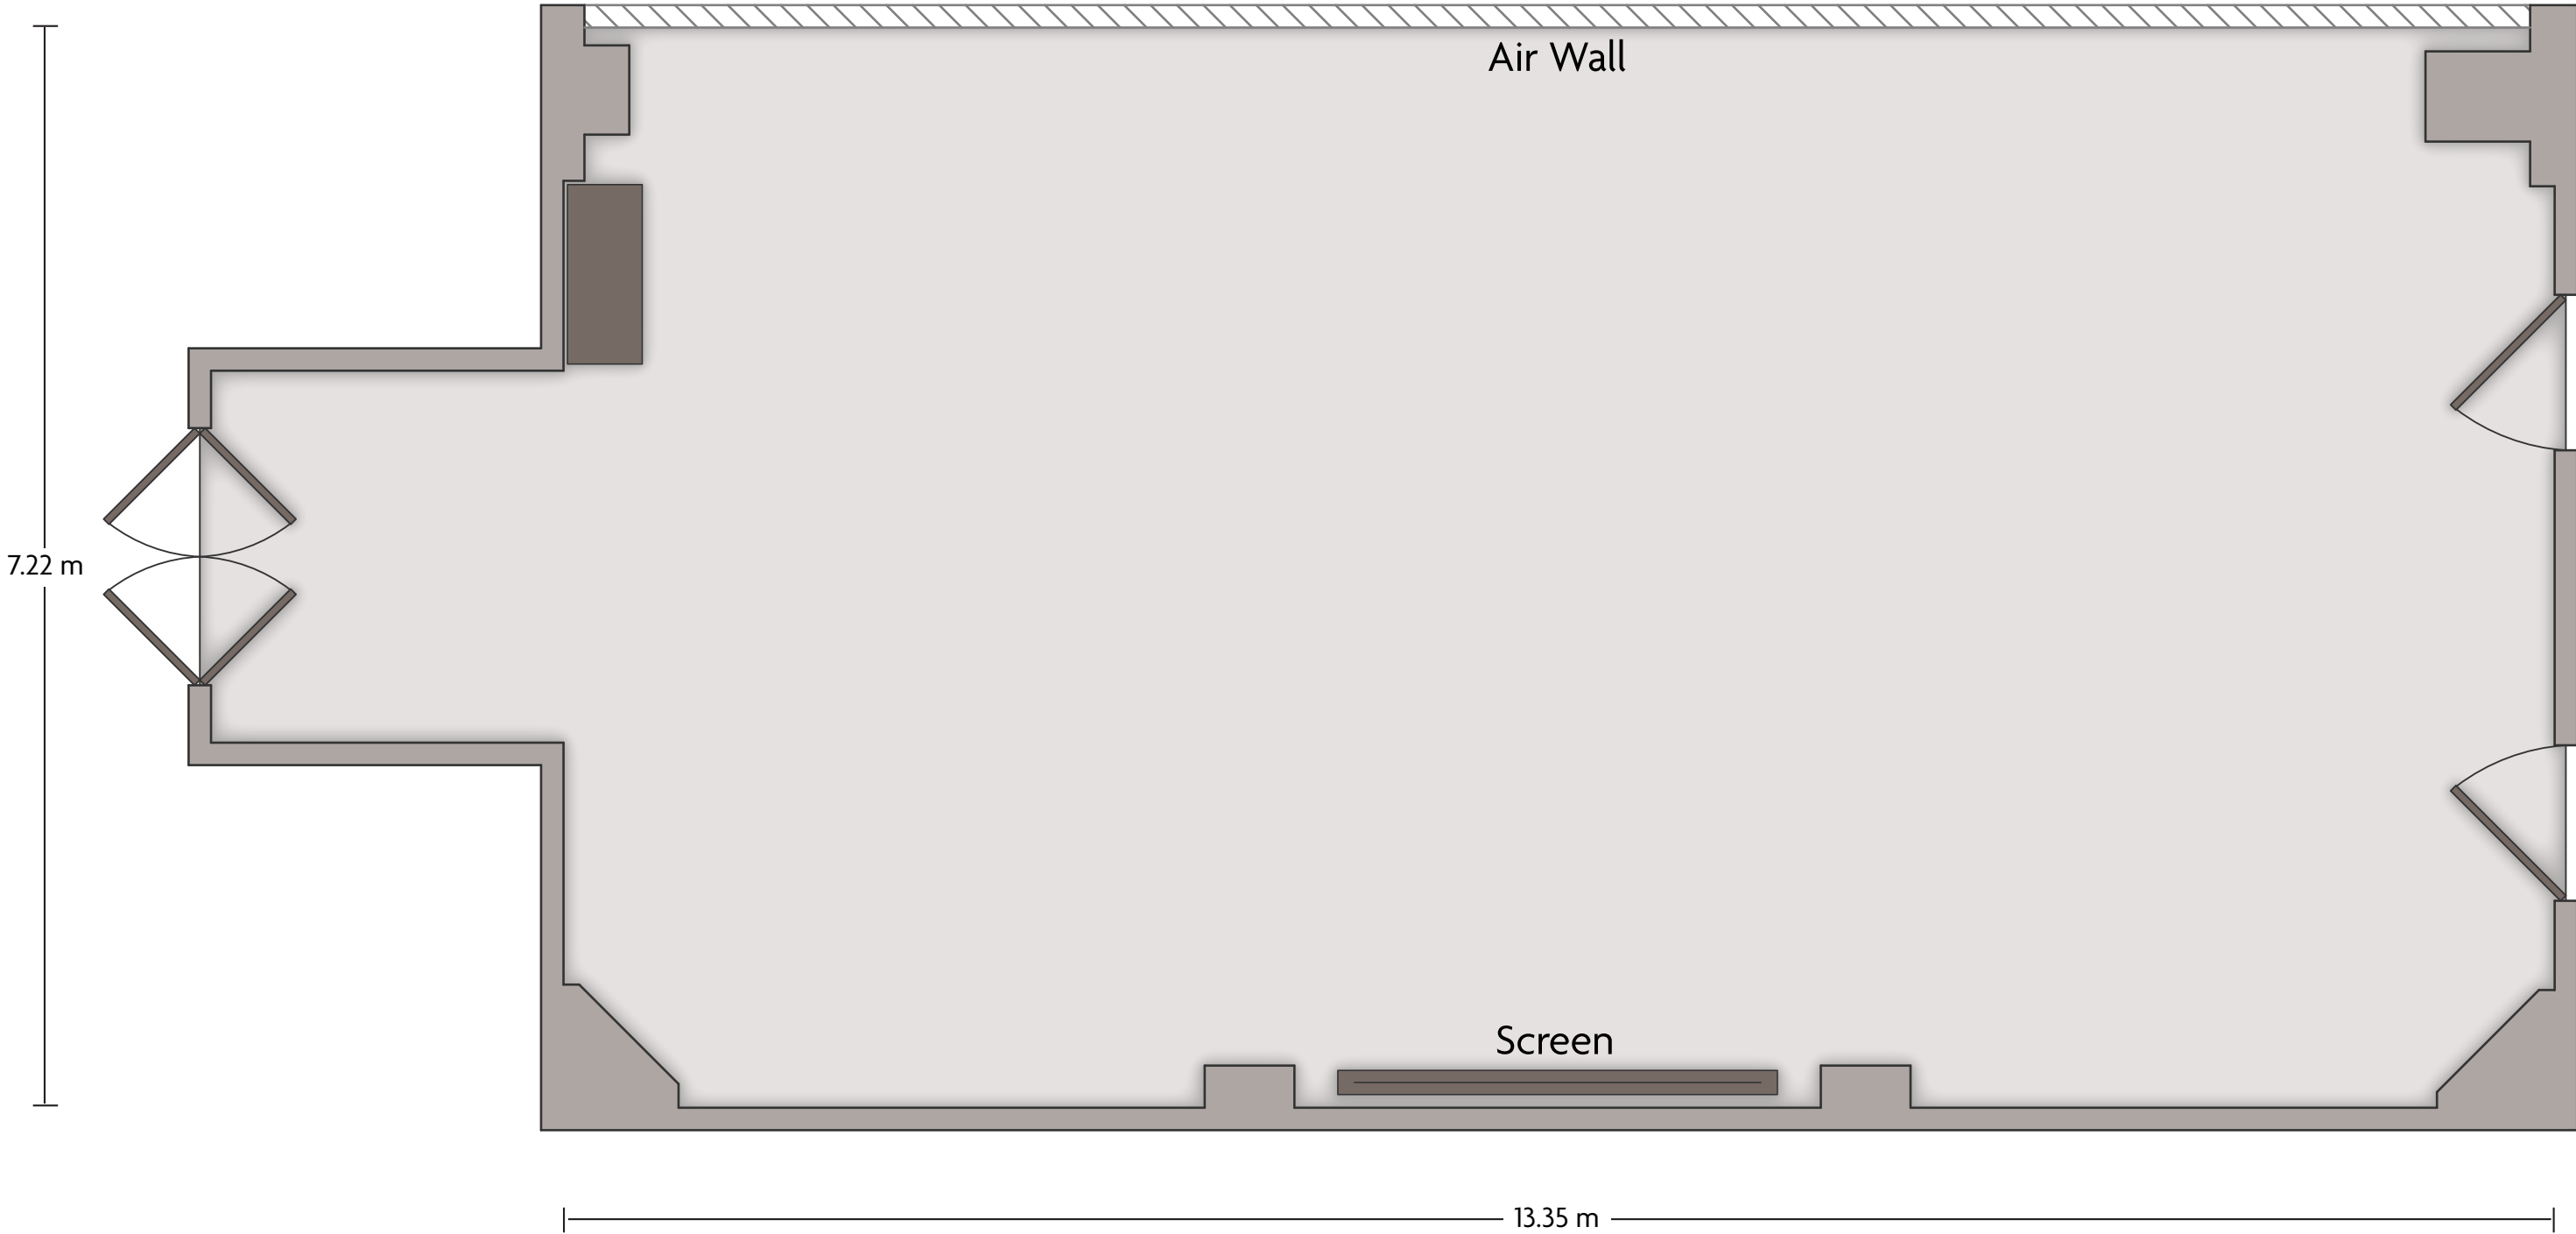

*Multiple layout options available for this space.

Crowne Plaza® Qingdao - Grand Ballroom 1

LENGTH: 13.35 m WIDTH: 8.39 m HEIGHT: 5.28 m TOTAL SQUARE METERS: 108.01 m² MAXIMUM CAPACITY: 100 POWER OUTLETS: 5

76 Xiang Gang Zhong Rd | Qingdao Shandong - 266071, China (People's Republic) | 86-532-85718888

*Multiple layout options available for this space.

Crowne Plaza® Qingdao - Grand Ballroom 2

LENGTH: 13.35 m WIDTH: 7.37 m HEIGHT: 5.28 m TOTAL SQUARE METERS: 103.94 m² MAXIMUM CAPACITY: 100 POWER OUTLETS: 5

76 Xiang Gang Zhong Rd | Qingdao Shandong - 266071, China (People's Republic) | 86-532-85718888

*Multiple layout options available for this space.

Crowne Plaza® Qingdao - Grand Ballroom 3

LENGTH: 13.35 m WIDTH: 7.22 m HEIGHT: 5.28 m TOTAL SQUARE METERS: 100.02 m² MAXIMUM CAPACITY: 100 POWER OUTLETS: 6

76 Xiang Gang Zhong Rd | Qingdao Shandong - 266071, China (People's Republic) | 86-532-85718888

*Multiple layout options available for this space.

Crowne Plaza® Qingdao - Grand Ballroom 1 & 2

LENGTH: 15.76 m WIDTH: 13.35 m HEIGHT: 5.28 m TOTAL SQUARE METERS: 211.97 m² MAXIMUM CAPACITY: 200 POWER OUTLETS: 10