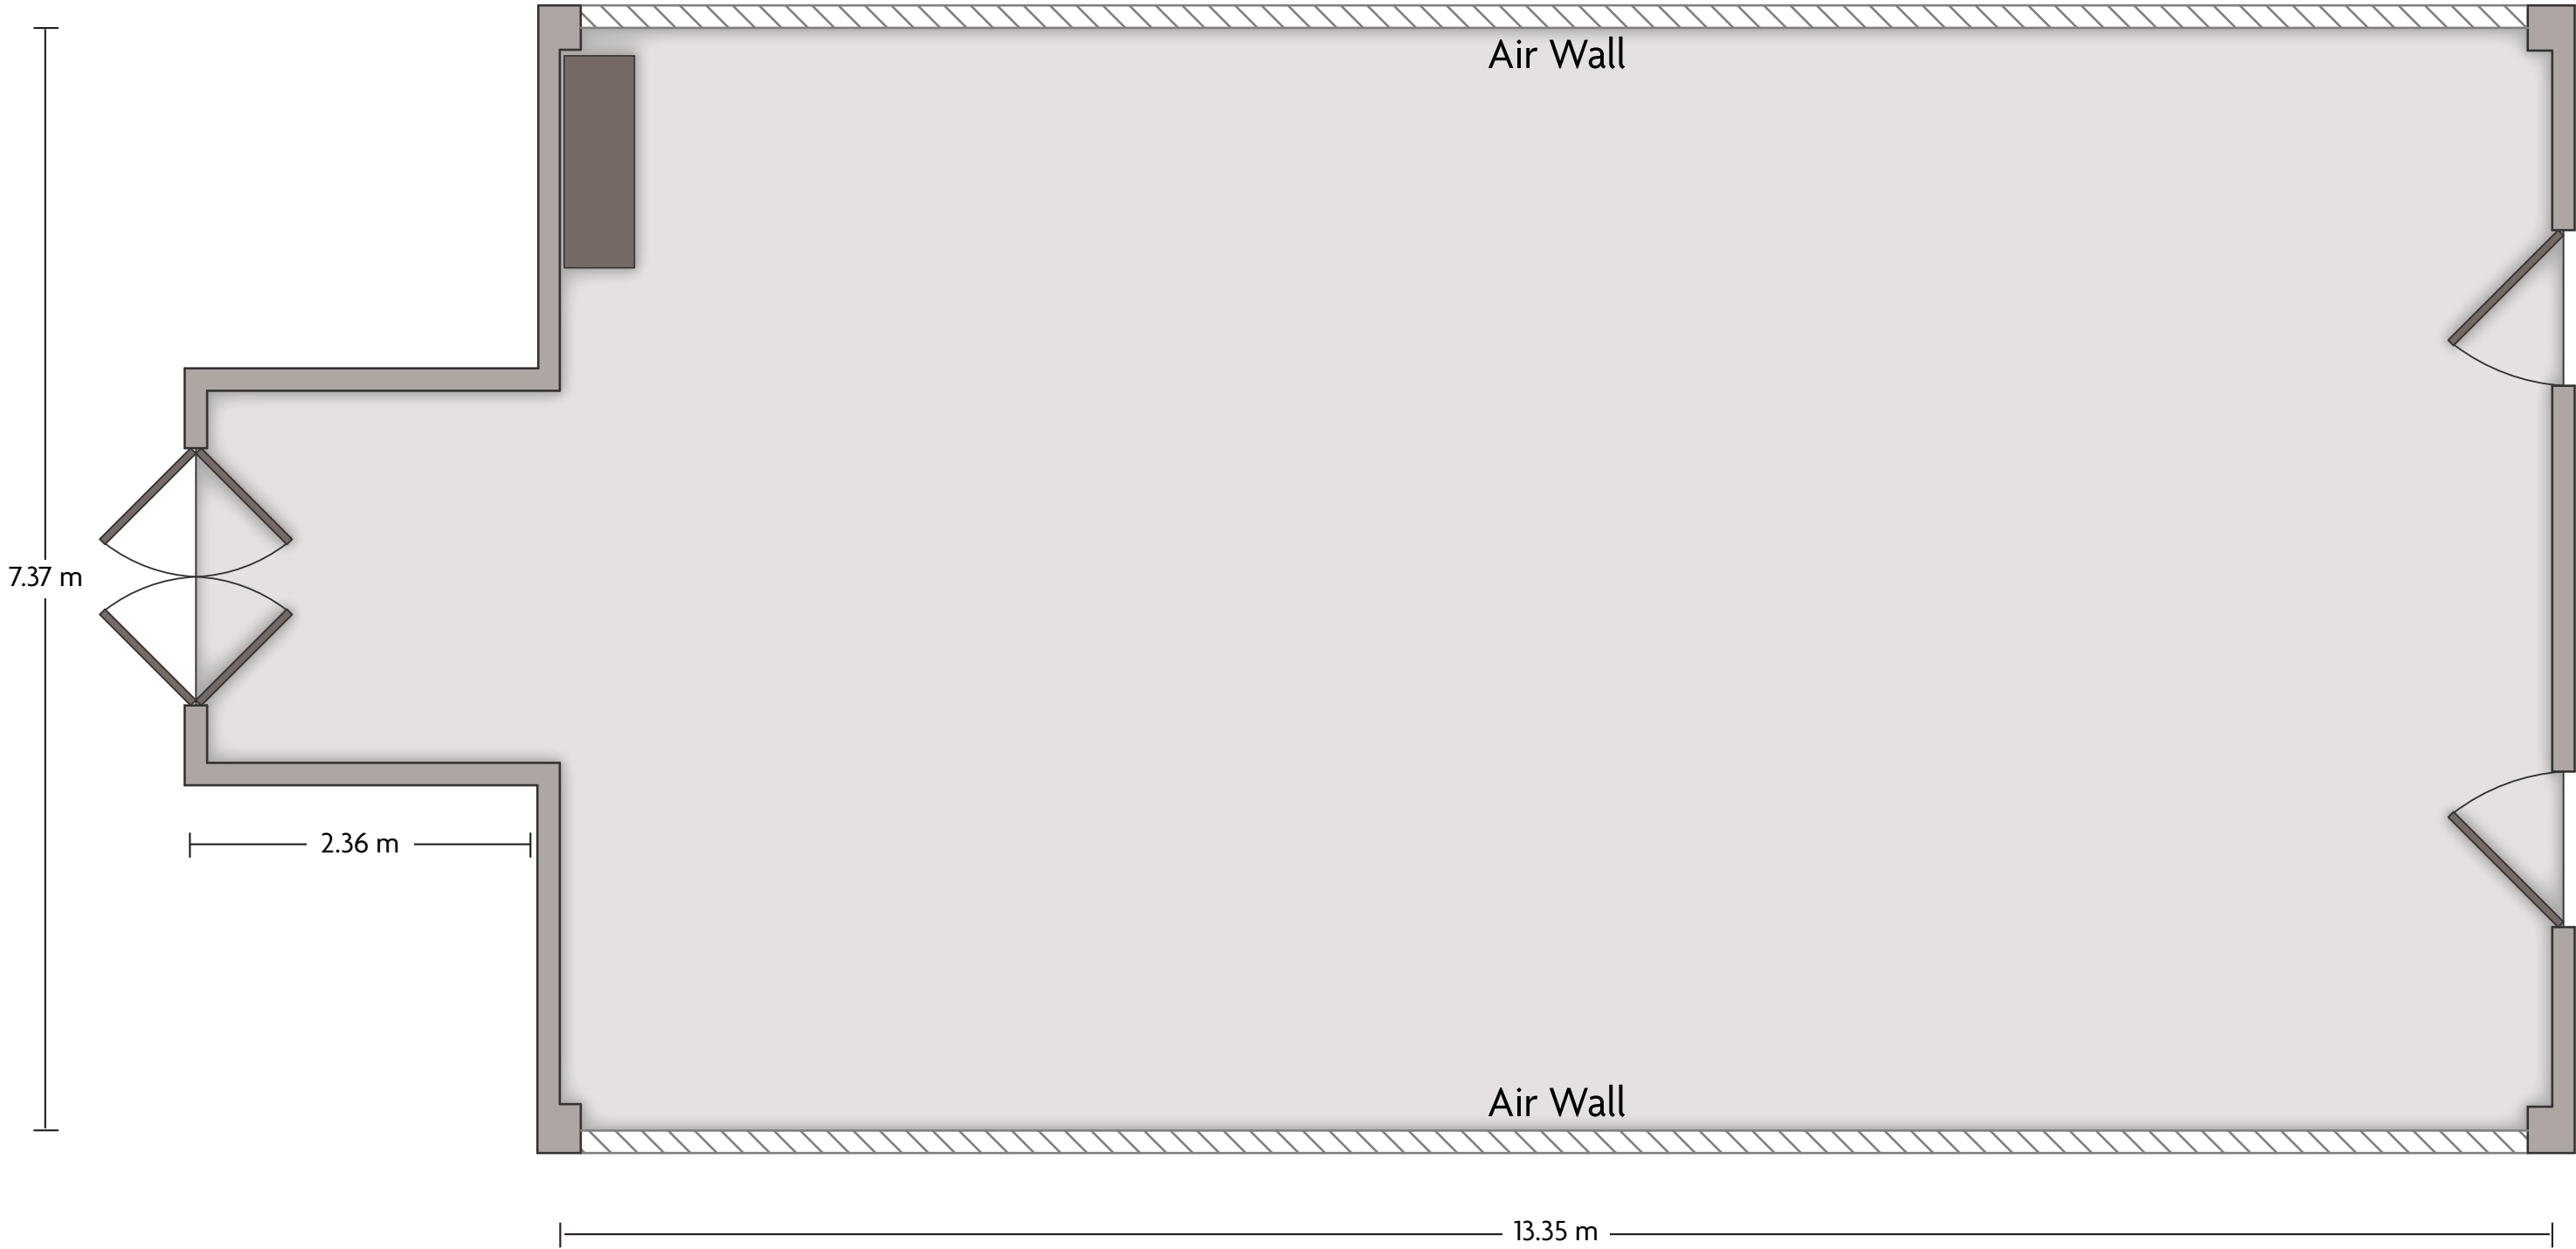

Crowne Plaza® Qingdao - B2 Meeting Space

LENGTH: 31.50 m WIDTH: 22.50 m HEIGHT: 3.19 m TOTAL SQUARE METERS: 691.01 m² MAXIMUM CAPACITY: 450 POWER OUTLETS: 4

76 Xiang Gang Zhong Rd | Qingdao Shandong - 266071, China (People's Republic) | 86-532-85718888

*Multiple layout options available for this space.

LENGTH: 21.82 m WIDTH: 13.35 m HEIGHT: 5.28 m TOTAL SQUARE METERS: 312.05 m² MAXIMUM CAPACITY: 350 POWER OUTLETS: 16

76 Xiang Gang Zhong Rd | Qingdao Shandong - 266071, China (People's Republic) | 86-532-85718888

*Multiple layout options available for this space.

Crowne Plaza® Qingdao - Grand Ballroom 1

LENGTH: 13.35 m WIDTH: 8.39 m HEIGHT: 5.28 m TOTAL SQUARE METERS: 108.01 m² MAXIMUM CAPACITY: 100 POWER OUTLETS: 5

76 Xiang Gang Zhong Rd | Qingdao Shandong - 266071, China (People's Republic) | 86-532-85718888

*Multiple layout options available for this space.

Crowne Plaza® Qingdao - Grand Ballroom 2

LENGTH: 13.35 m WIDTH: 7.37 m HEIGHT: 5.28 m TOTAL SQUARE METERS: 103.94 m² MAXIMUM CAPACITY: 100 POWER OUTLETS: 5