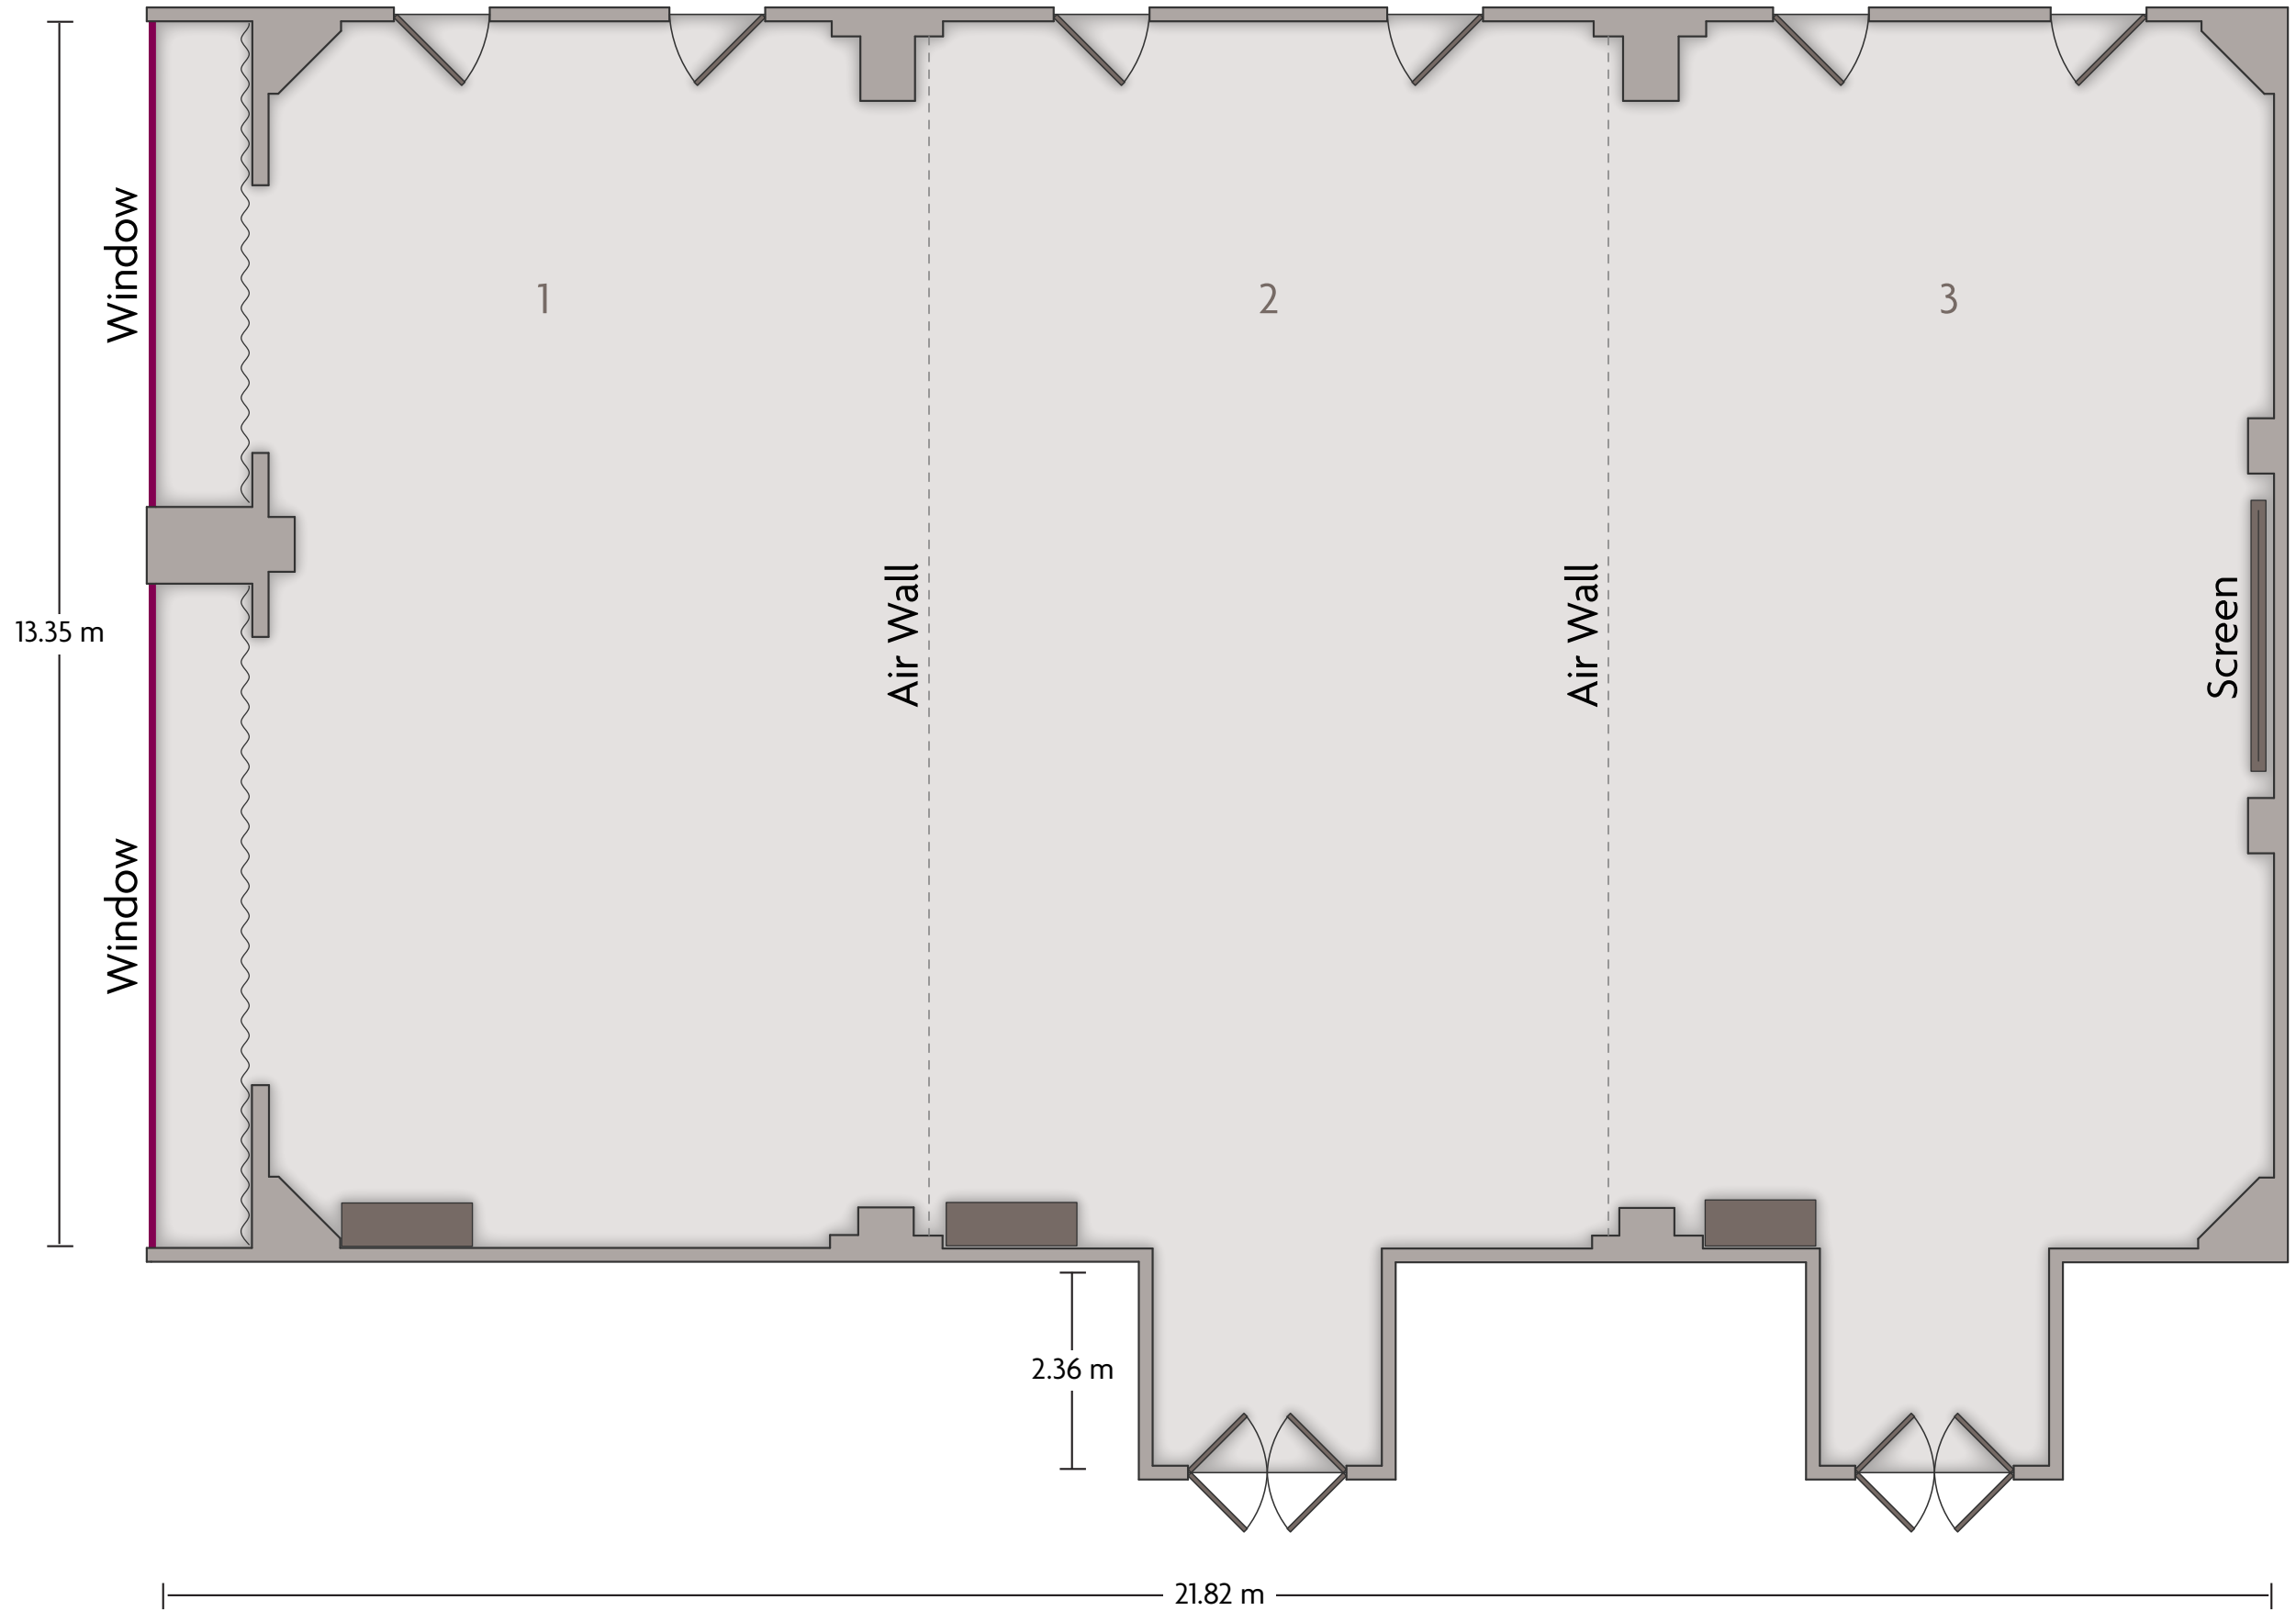

Crowne Plaza® Qingdao - B2 Meeting Space

LENGTH: 31.50 m WIDTH: 22.50 m HEIGHT: 3.19 m TOTAL SQUARE METERS: 691.01 m² MAXIMUM CAPACITY: 450 POWER OUTLETS: 4

76 Xiang Gang Zhong Rd | Qingdao Shandong - 266071, China (People's Republic) | 86-532-85718888

*Multiple layout options available for this space.

LENGTH: 21.82 m WIDTH: 13.35 m HEIGHT: 5.28 m TOTAL SQUARE METERS: 312.05 m² MAXIMUM CAPACITY: 350 POWER OUTLETS: 16

76 Xiang Gang Zhong Rd | Qingdao Shandong - 266071, China (People's Republic) | 86-532-85718888

*Multiple layout options available for this space.

Crowne Plaza® Qingdao - Grand Ballroom 1

LENGTH: 13.35 m WIDTH: 8.39 m HEIGHT: 5.28 m TOTAL SQUARE METERS: 108.01 m² MAXIMUM CAPACITY: 100 POWER OUTLETS: 5

76 Xiang Gang Zhong Rd | Qingdao Shandong - 266071, China (People's Republic) | 86-532-85718888

*Multiple layout options available for this space.

Crowne Plaza® Qingdao - Grand Ballroom 2

LENGTH: 13.35 m WIDTH: 7.37 m HEIGHT: 5.28 m TOTAL SQUARE METERS: 103.94 m² MAXIMUM CAPACITY: 100 POWER OUTLETS: 5