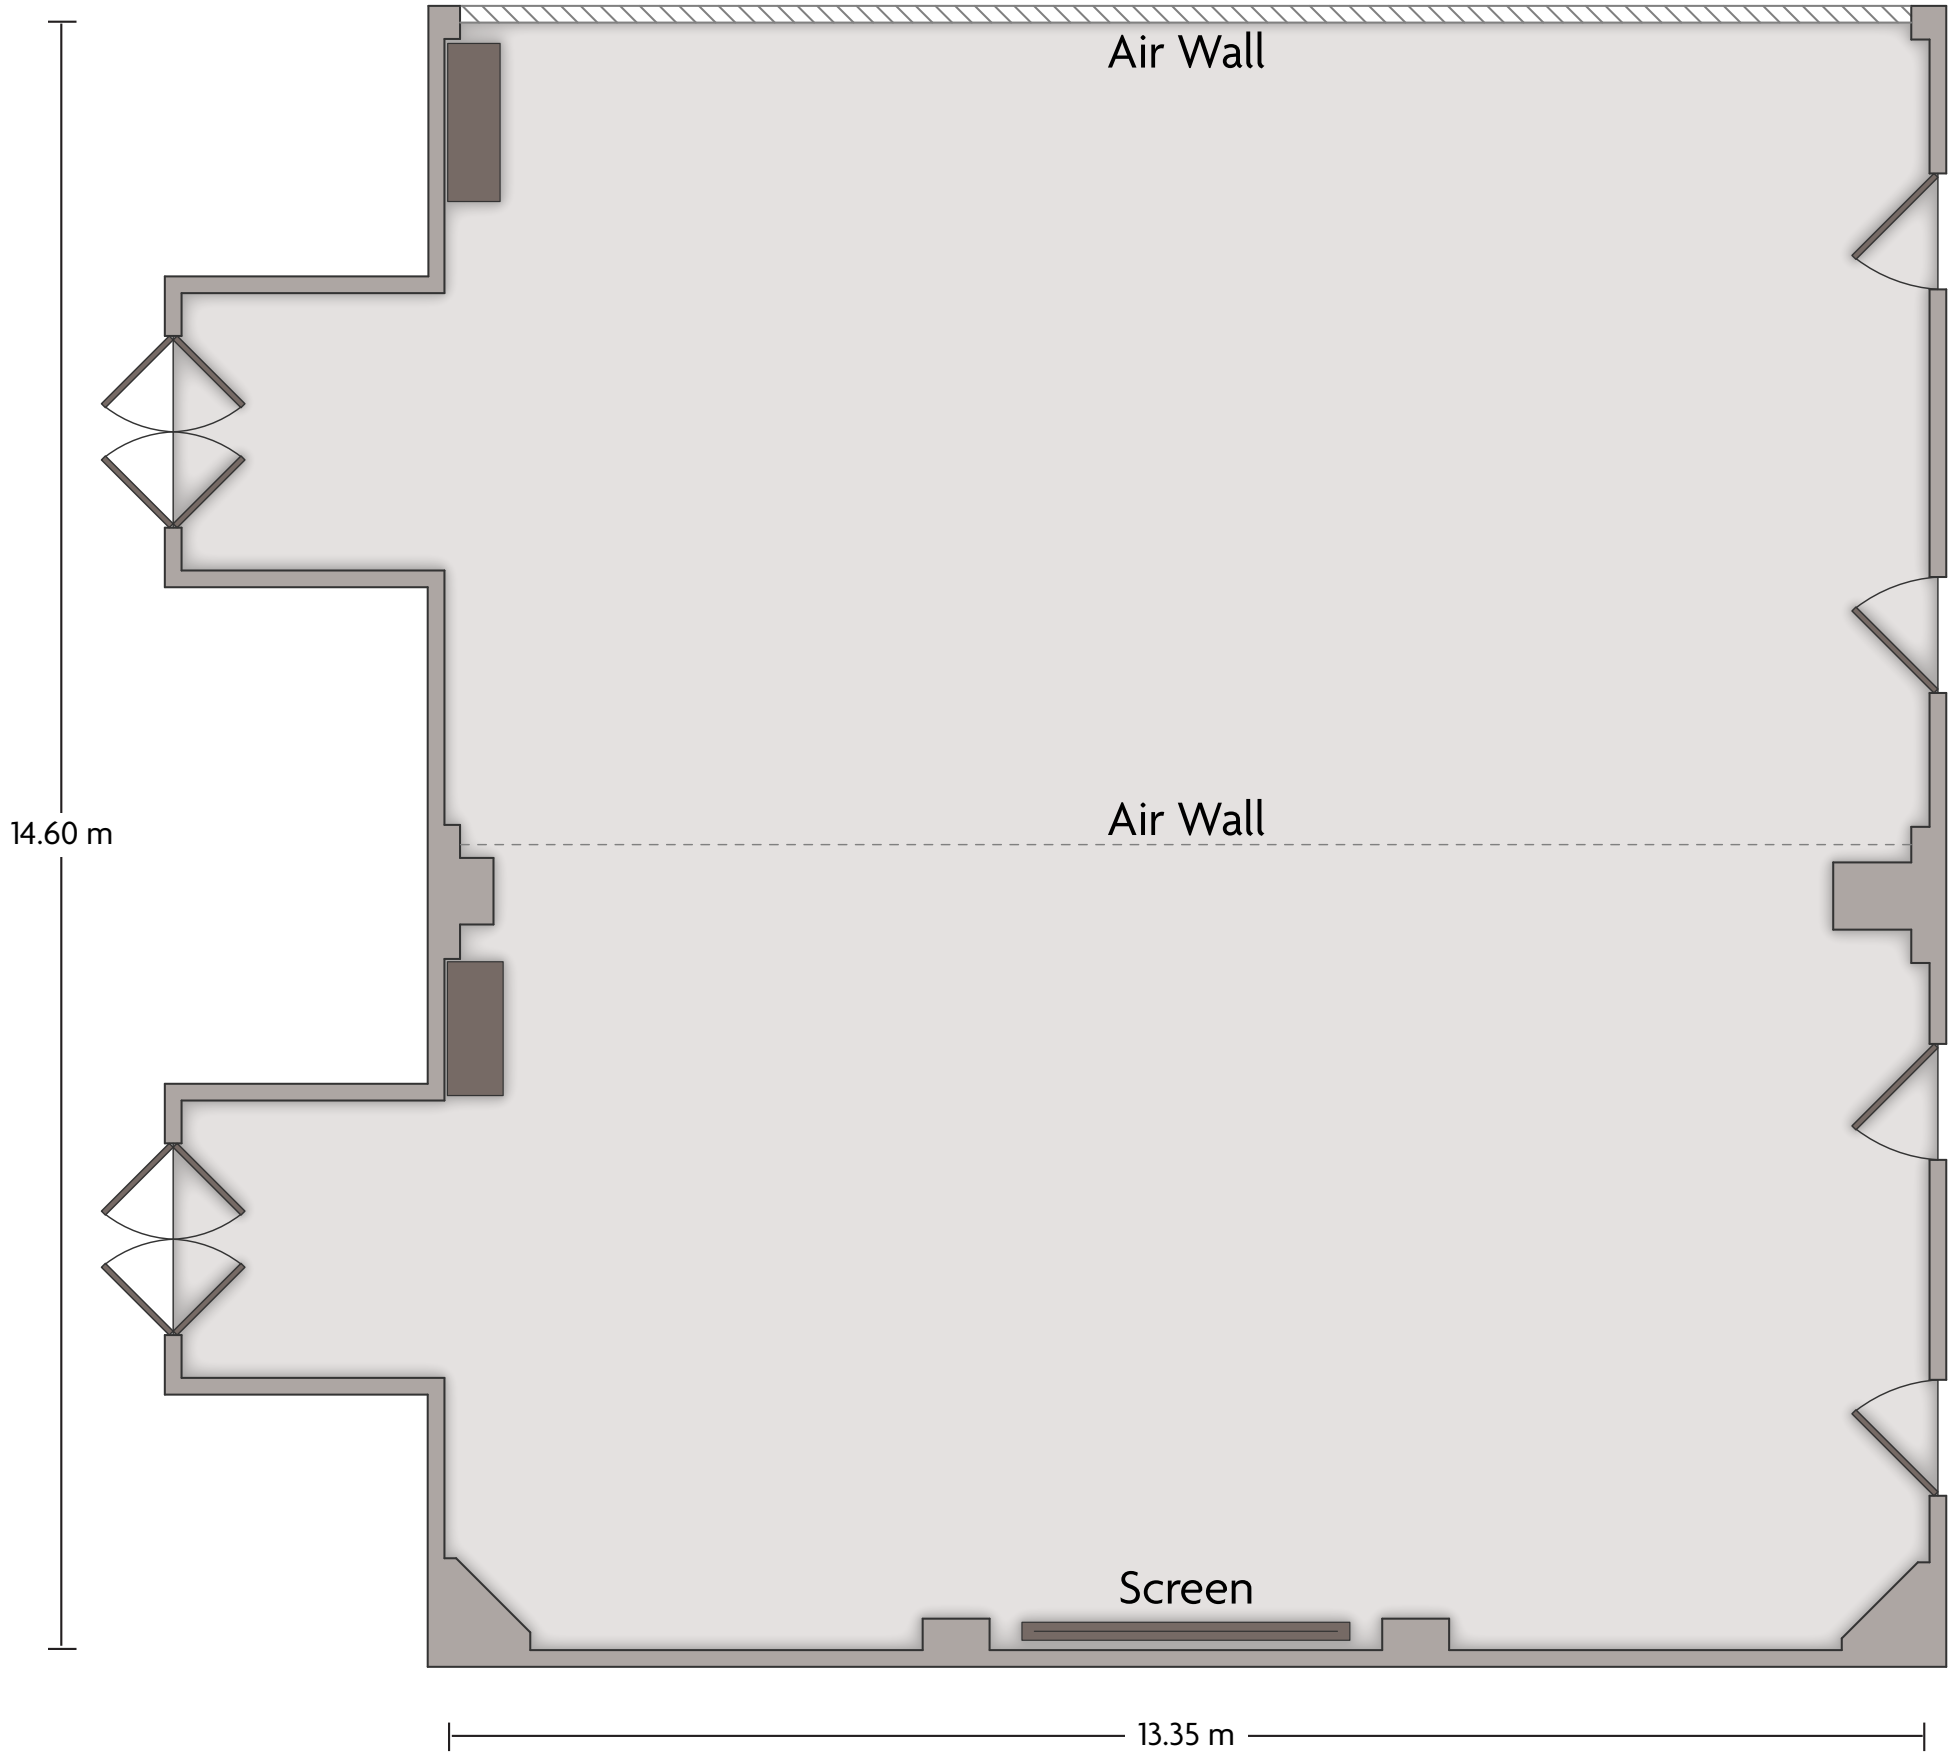

*Multiple layout options available for this space.

Crowne Plaza® Qingdao - Grand Ballroom 1

LENGTH: 13.35 m WIDTH: 8.39 m HEIGHT: 5.28 m TOTAL SQUARE METERS: 108.01 m² MAXIMUM CAPACITY: 100 POWER OUTLETS: 5

76 Xiang Gang Zhong Rd | Qingdao Shandong - 266071, China (People's Republic) | 86-532-85718888

*Multiple layout options available for this space.

Crowne Plaza® Qingdao - Grand Ballroom 3

LENGTH: 13.35 m WIDTH: 7.22 m HEIGHT: 5.28 m TOTAL SQUARE METERS: 100.02 m² MAXIMUM CAPACITY: 100 POWER OUTLETS: 6

76 Xiang Gang Zhong Rd | Qingdao Shandong - 266071, China (People's Republic) | 86-532-85718888

*Multiple layout options available for this space.

Crowne Plaza® Qingdao - Grand Ballroom 1 & 2

LENGTH: 15.76 m WIDTH: 13.35 m HEIGHT: 5.28 m TOTAL SQUARE METERS: 211.97 m² MAXIMUM CAPACITY: 200 POWER OUTLETS: 10

76 Xiang Gang Zhong Rd | Qingdao Shandong - 266071, China (People's Republic) | 86-532-85718888

*Multiple layout options available for this space.

Crowne Plaza® Qingdao - Grand Ballroom 2 & 3

LENGTH: 14.60 m WIDTH: 13.35 m HEIGHT: 5.28 m TOTAL SQUARE METERS: 204.04 m² MAXIMUM CAPACITY: 200 POWER OUTLETS: 11