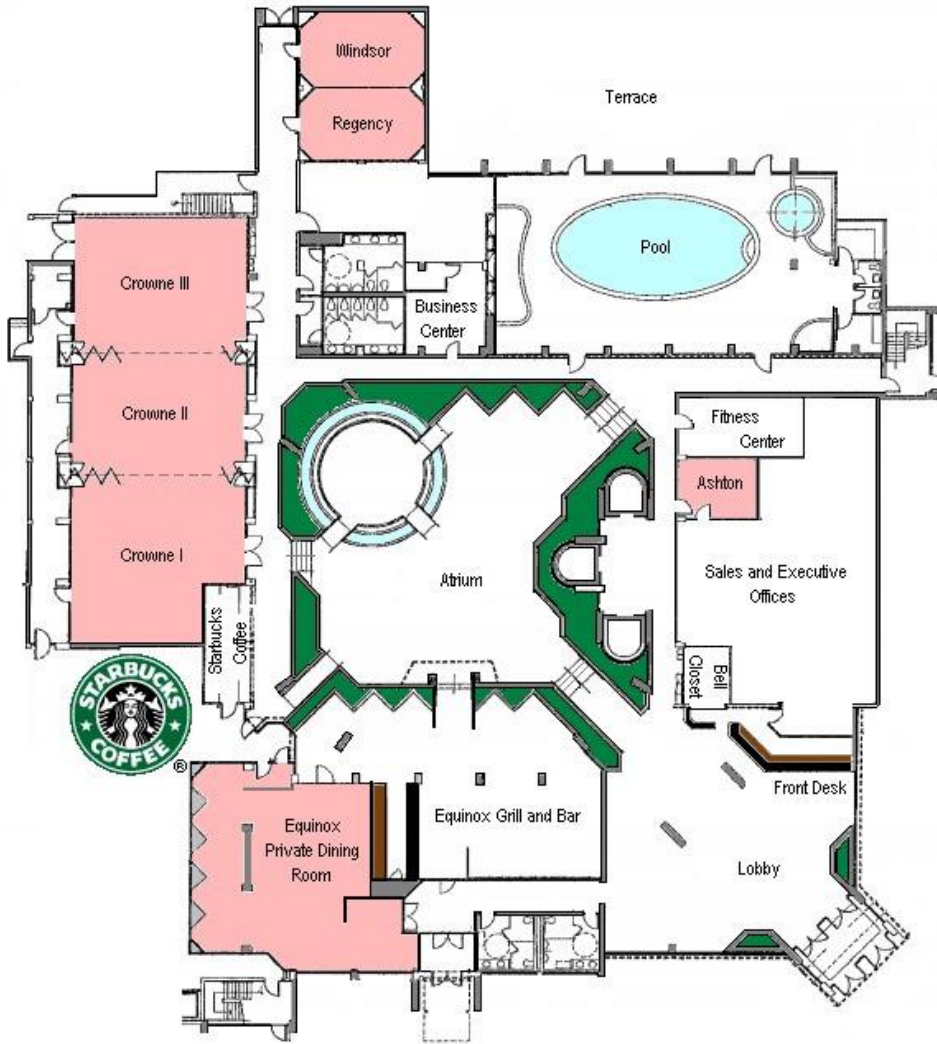

Meetings & Banquets

Meeting Room Measurements & Capacities

MEETING ROOMS	SQ. FT.	CEILING HEIGHT	DIMENSIONS	CRESCENT ROUNDS	THEATRE	CLASSROOM	BANQUET	U SHAPE	CONFERENCE
CROWNE BALLROOM	2870	11'	84 x 35	102	225	150	160	72	84
CROWNE I	1085	11'	33 x 35	30	65	42	60	27	36
CROWNE II	840	11'	24 x 35	24	40	27	50	24	24
CROWNE III	945	11'	27 x 35	30	50	36	60	27	36
REGENCY	365	11'	14 x 24	12	25	14	18	14	16
WINDSOR	365	11'	14 x 24	--	--	--	--	--	10
EQUINOX ROOM	1296	11'	36 x 36	20	40	33	56	18	24