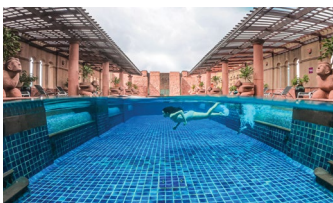

Contact us

T. +66 2632 9000
E. gaewkwan.suteeratrisona@ihg.com
W. bangkoklumpinipark.crowneplaza.com
LINE OA. @crowneplazabkk

CROWNE PLAZA
AN IHG® HOTEL
BANGKOK LUMPINI PARK