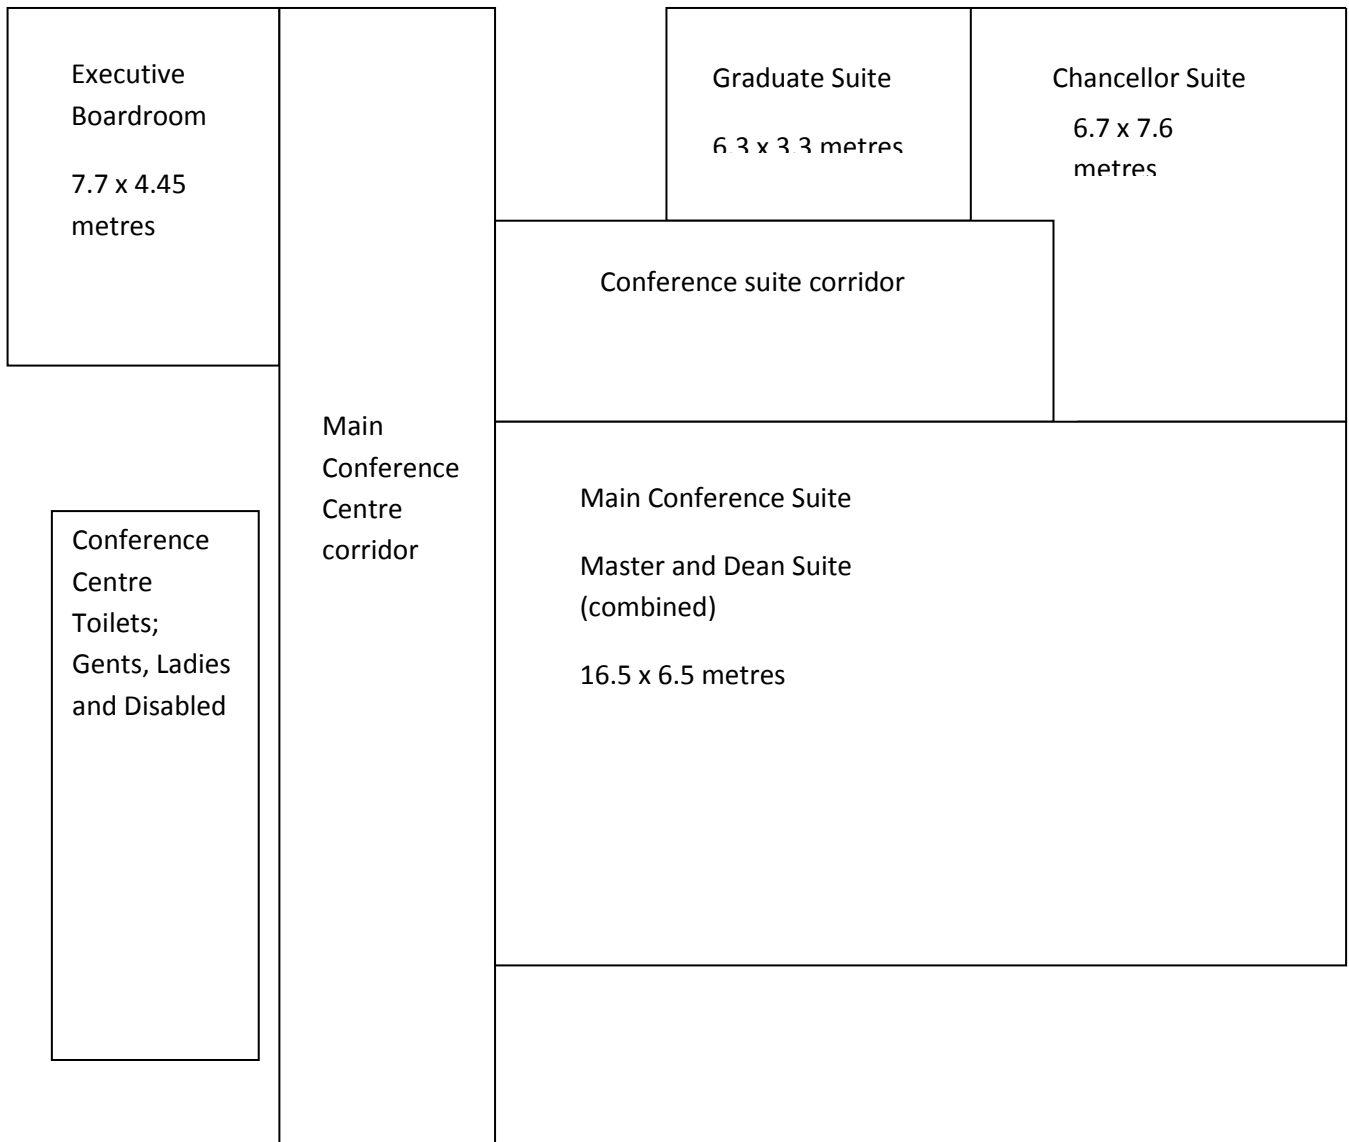

CONFERENCE CENTRE LAYOUT

Back door to
Car park

To Lobby and
reception area