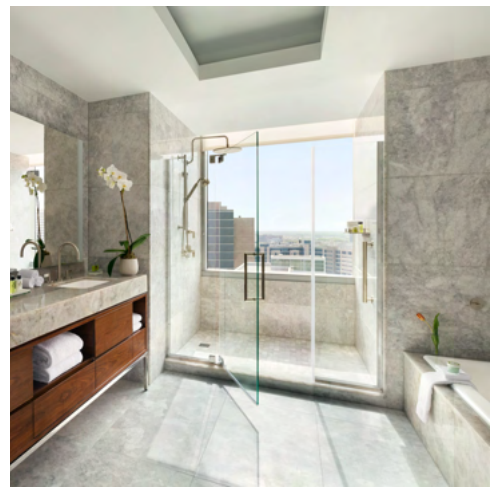

Luxurious & Modern Living with a View