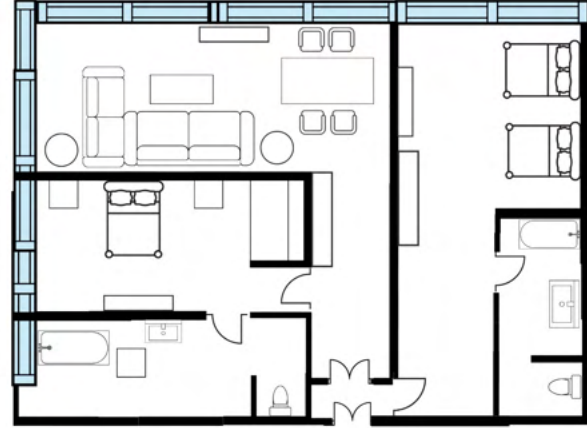

- Room Size: 1760 SQ FT + 360 sq. ft. + 360 sq. ft.
- 1 King Bed & TV + 1 Double Queen Bed & TV + 1 King Bed & TV
- Pantry Room with Microwave, Two Full-Size Refrigerators, Wine Cooler Refrigerator, Silverware, Dishes, Dishwasher, Tea Serving Set, Keurig®, & Nespresso®
- Separate Powder Room, Bath, and Walk-in Shower. Equipped with Marble Sinks & Floors
- Dining Table for 10
- Living Room with Sofa Bed & TV
- High Floor & Scenic Views
- Club InterContinental Access
- Bookshelves of Inspiring Books
- Walk-In Closets
- Motorized Curtains

Grand Suite Plus One Adjoining Room

Our Grand Suite features a master king bedroom with options to connect to an adjoining bedroom (two queen beds) at an additional cost.

- Room Size: 1315 SQ FT + 360 sq. ft.
- 1 King Bed & TV + 1 Double Queen Bed & TV
- Pantry Room with Microwave, Full-Size Refrigerator, Silverware, Dishes, Dishwasher, Keurig®, & Nespresso®
- Separate Powder Room, Bath, and Walk-in Shower. Equipped with Marble Sinks & Floors
- Dining Table for 6
- Living Room with Sofa Bed & TV
- High Floor & Scenic Views
- Club InterContinental Access
- Walk-In Closet
- Motorized Curtains

Superior Suite Plus One Double Queen Room

Our Superior Suite features a master king bedroom located next to a double queen bedroom (with a common door connector) at an additional cost. Add Club InterContinental access to your stay for an additional fee.

- Room Size: 860 SQ FT + 360 sq. ft.
- 1 King Bed & TV + 1 Double Queen Bed & TV
- Living Room with Sofa Bed & TV
- Microwave, Mini Fridge, Nespresso® & Glassware
- Separate Bath & Walk-in Shower
- Dining Table for 4
- High Floor & Scenic Views
- Closet Spaces
- Desk