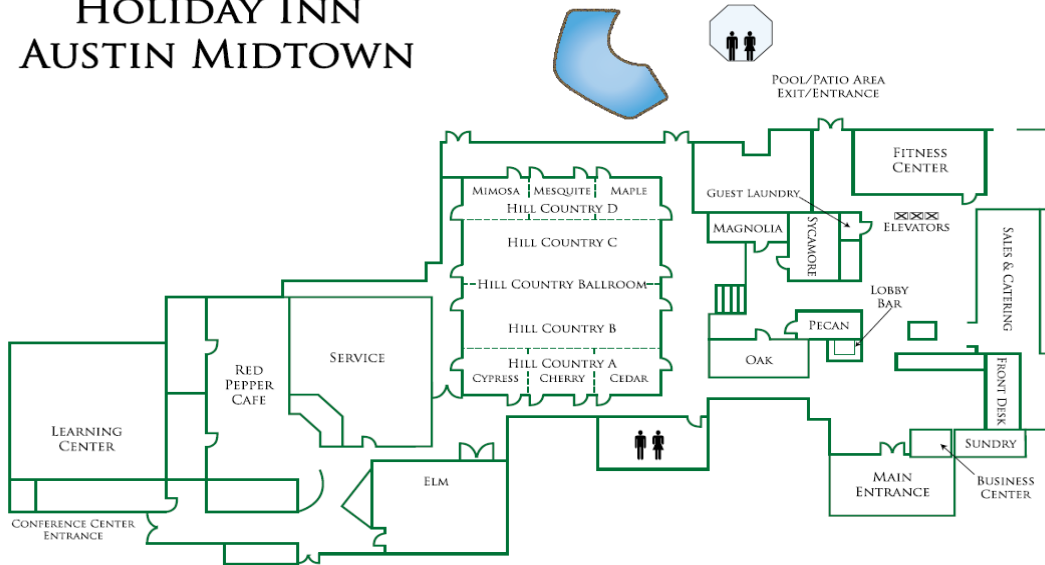

**Holiday Inn**

**WELCOME TO  
HOLIDAY INN  
AUSTIN MIDTOWN**

Room	Square Feet	Dimension	Ceiling Height	Rounds of 10	Theater	Classroom (3 per)	Conference
Hill Country Ballroom	8000	80'x100'	12'	450	700	450	N/A
Hill Country AB or CD	4000	80'x50'	12'	250	350	200	N/A
Hill Country BC	4800	80'x60'	12'	320	400	250	N/A
Hill Country B or C	2400	80'x30'	12'	150	250	125	56
Hill Country A	1600	80'x20'	10'	110	150	60	N/A
Hill Country D	1600	80'x20'	10'	110	150	60	N/A
Cedar, Cypress, Maple, Mimosa	440	22'x20'	10'	30	40	25	22
Cherry or Mesquite	535	28'x20'	10'	40	60	36	30
Sycamore	420	20'x26'	8'	30	40	24	24
Magnolia	372	31'x12'	8'	N/A	N/A	N/A	12
Pecan	324	27'x12'	8'	20	20	16	22
Oak	350	27'x15'	8'	30	20	16	22
Learning Center	1842	N/A	14'	N/A	N/A	50	N/A
Elm	1600	40'x40'	8'	110	150	90	32