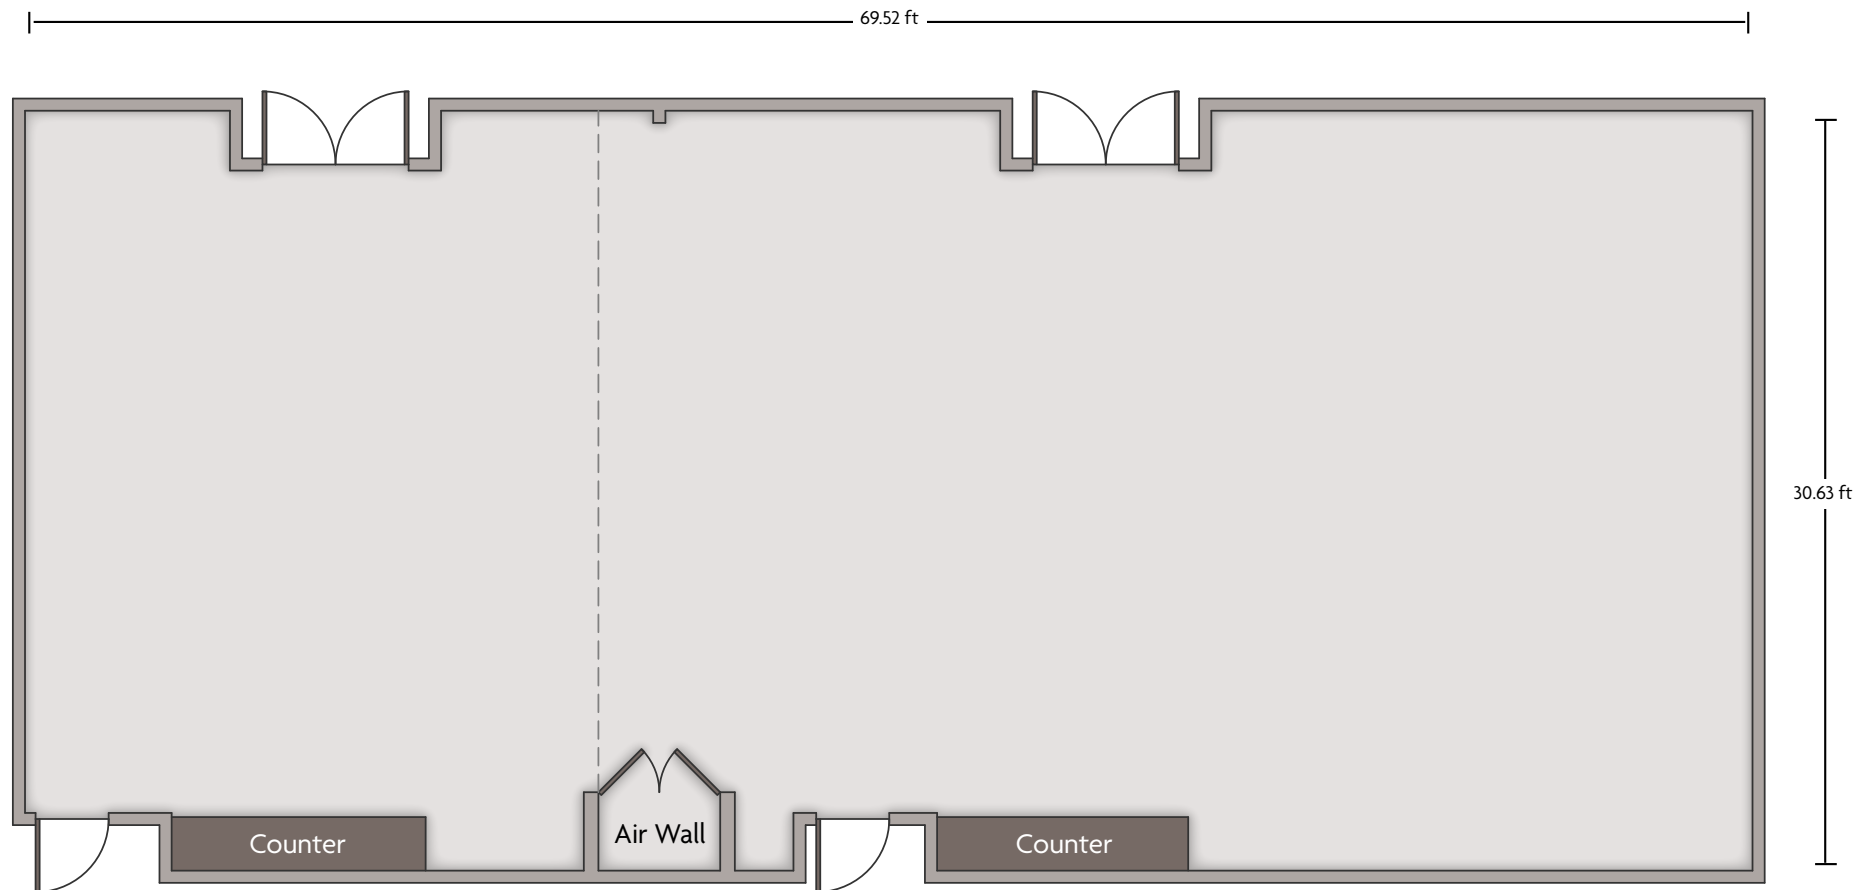

Crowne Plaza® Anchorage - Midtown - Prefunction

LENGTH: 93.2 Ft. WIDTH: 15.1 Ft. HEIGHT: 10 Ft. TOTAL SQUARE FEET: 1326 Sq Ft MAXIMUM CAPACITY: 125 POWER OUTLETS: 5

109 West International Airport Road | Anchorage, AK 99518 | 907.433.4100

*Multiple layout options available for this space.

Crowne Plaza® Anchorage - Midtown - Aurora Ballroom

LENGTH: 70.0 Ft. WIDTH: 30.7 Ft. HEIGHT: 10 Ft. TOTAL SQUARE FEET: 2049 Sq Ft MAXIMUM CAPACITY: 192 POWER OUTLETS: 22

109 West International Airport Road | Anchorage, AK 99518 | 907.433.4100

*Multiple layout options available for this space.

Crowne Plaza® Anchorage - Midtown - Aurora I

LENGTH: 30.63 Ft. WIDTH: 25.39 Ft. HEIGHT: 10 Ft. TOTAL SQUARE FEET: 738 Sq Ft MAXIMUM CAPACITY: 60 POWER OUTLETS: 10

109 West International Airport Road | Anchorage, AK 99518 | 907.433.4100

*Multiple layout options available for this space.

Crowne Plaza® Anchorage - Midtown - Aurora II

LENGTH: 43.9 Ft. WIDTH: 30.63 Ft. HEIGHT: 10 Ft. TOTAL SQUARE FEET: 1300 Sq Ft MAXIMUM CAPACITY: 110 POWER OUTLETS: 12