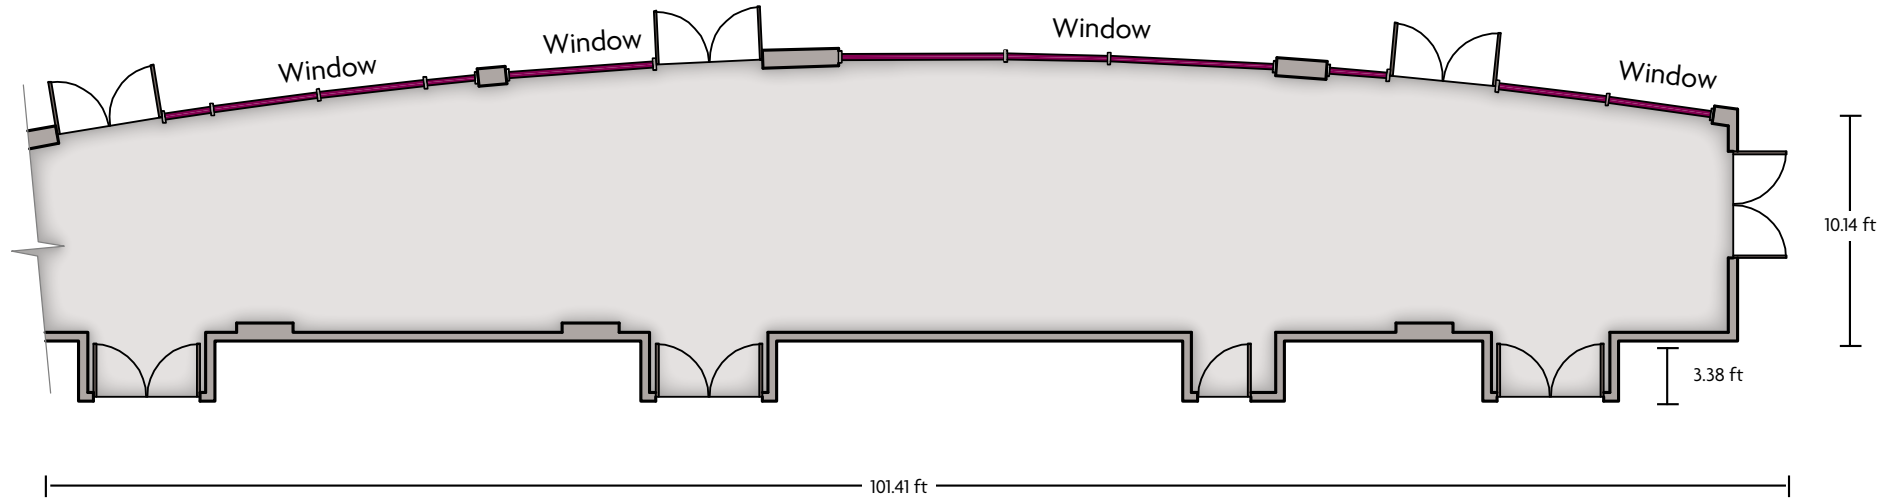

LENGTH: 29.8 Ft. WIDTH: 28.8 Ft. HEIGHT: 10 Ft. TOTAL SQUARE FEET: 833 Sq.Ft. MAXIMUM CAPACITY: 75 POWER OUTLETS: 8

109 West International Airport Road | Anchorage, AK 99518 | 907.433.4100

*Multiple layout options available for this space.

Crowne Plaza® Anchorage - Midtown - Prefunction

LENGTH: 93.2 Ft. WIDTH: 15.1 Ft. HEIGHT: 10 Ft. TOTAL SQUARE FEET: 1326 Sq Ft MAXIMUM CAPACITY: 125 POWER OUTLETS: 5

109 West International Airport Road | Anchorage, AK 99518 | 907.433.4100

*Multiple layout options available for this space.

Crowne Plaza® Anchorage - Midtown - Aurora Ballroom

LENGTH: 70.0 Ft. WIDTH: 30.7 Ft. HEIGHT: 10 Ft. TOTAL SQUARE FEET: 2049 Sq Ft MAXIMUM CAPACITY: 192 POWER OUTLETS: 22

109 West International Airport Road | Anchorage, AK 99518 | 907.433.4100

*Multiple layout options available for this space.

Crowne Plaza® Anchorage - Midtown - Aurora I

LENGTH: 30.63 Ft. WIDTH: 25.39 Ft. HEIGHT: 10 Ft. TOTAL SQUARE FEET: 738 Sq Ft MAXIMUM CAPACITY: 60 POWER OUTLETS: 10