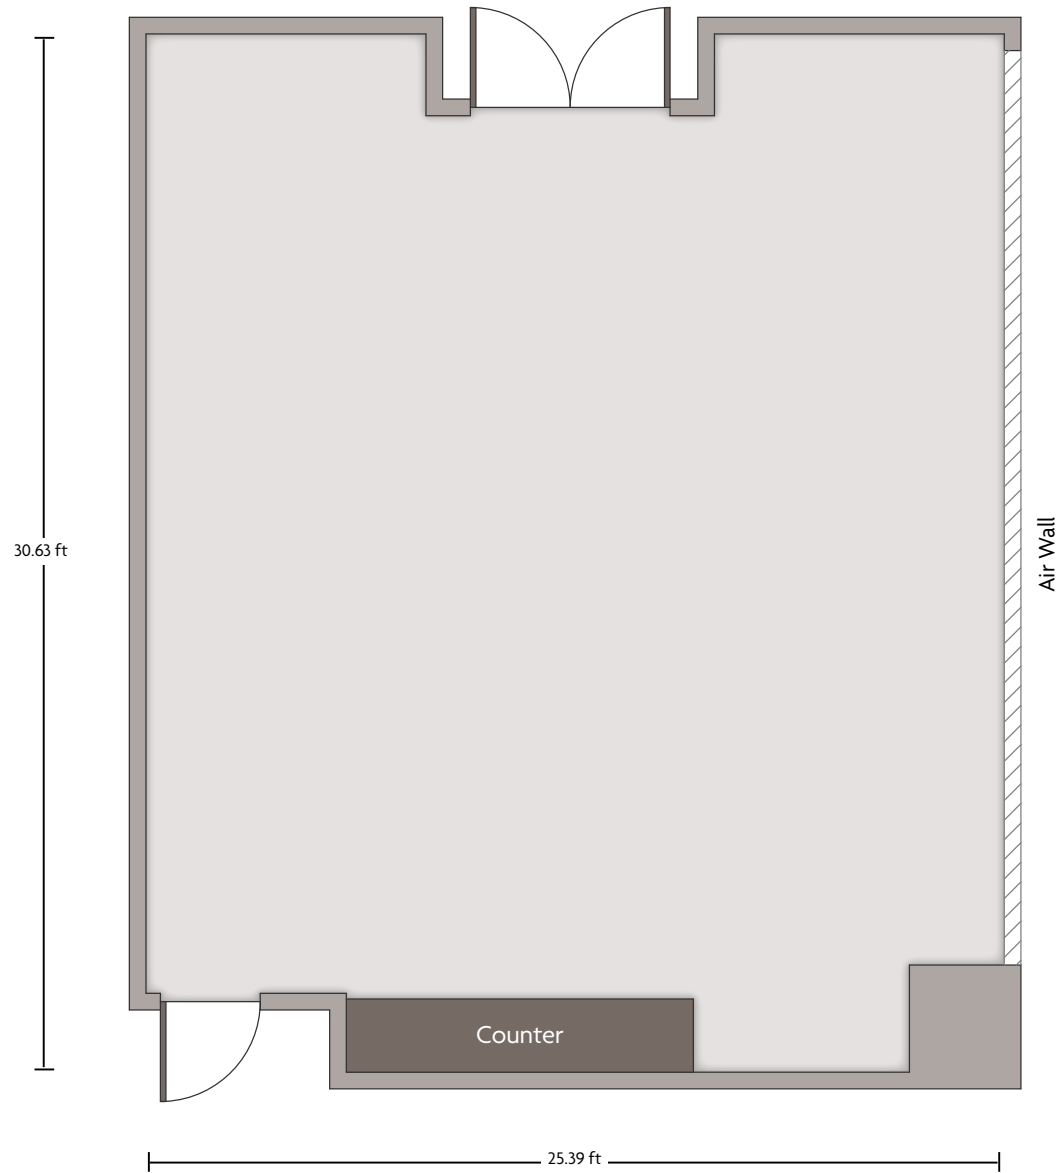

Crowne Plaza® Anchorage - Midtown - Prefunction

LENGTH: 93.2 Ft. WIDTH: 15.1 Ft. HEIGHT: 10 Ft. TOTAL SQUARE FEET: 1326 Sq Ft MAXIMUM CAPACITY: 125 POWER OUTLETS: 5

109 West International Airport Road | Anchorage, AK 99518 | 907.433.4100

*Multiple layout options available for this space.

Crowne Plaza® Anchorage - Midtown - Aurora Ballroom

LENGTH: 70.0 Ft. WIDTH: 30.7 Ft. HEIGHT: 10 Ft. TOTAL SQUARE FEET: 2049 Sq Ft MAXIMUM CAPACITY: 192 POWER OUTLETS: 22

109 West International Airport Road | Anchorage, AK 99518 | 907.433.4100

*Multiple layout options available for this space.

Crowne Plaza® Anchorage - Midtown - Aurora I

LENGTH: 30.63 Ft. WIDTH: 25.39 Ft. HEIGHT: 10 Ft. TOTAL SQUARE FEET: 738 Sq Ft MAXIMUM CAPACITY: 60 POWER OUTLETS: 10

109 West International Airport Road | Anchorage, AK 99518 | 907.433.4100

*Multiple layout options available for this space.

Crowne Plaza® Anchorage - Midtown - Aurora II

LENGTH: 43.9 Ft. WIDTH: 30.63 Ft. HEIGHT: 10 Ft. TOTAL SQUARE FEET: 1300 Sq Ft MAXIMUM CAPACITY: 110 POWER OUTLETS: 12