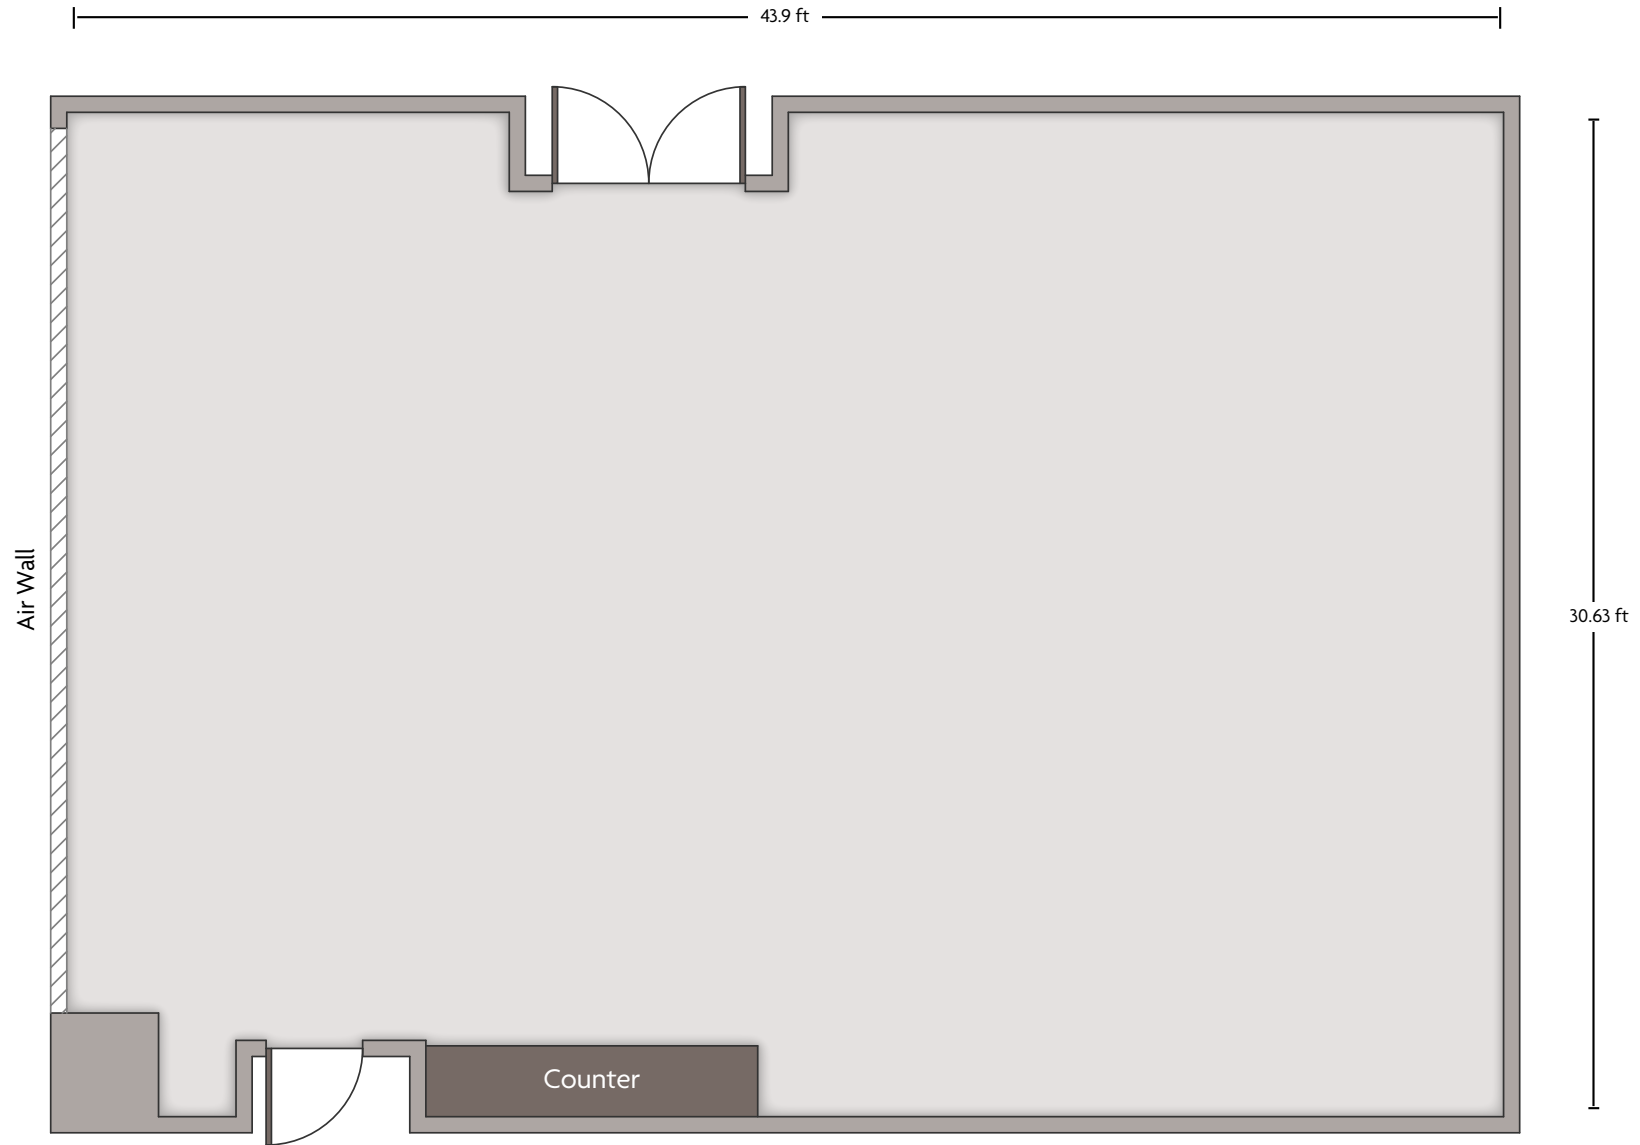

*Multiple layout options available for this space.

Crowne Plaza® Anchorage - Midtown - Aurora Ballroom

LENGTH: 70.0 Ft. WIDTH: 30.7 Ft. HEIGHT: 10 Ft. TOTAL SQUARE FEET: 2049 Sq Ft MAXIMUM CAPACITY: 192 POWER OUTLETS: 22

109 West International Airport Road | Anchorage, AK 99518 | 907.433.4100

*Multiple layout options available for this space.

Crowne Plaza® Anchorage - Midtown - Aurora I

LENGTH: 30.63 Ft. WIDTH: 25.39 Ft. HEIGHT: 10 Ft. TOTAL SQUARE FEET: 738 Sq Ft MAXIMUM CAPACITY: 60 POWER OUTLETS: 10

109 West International Airport Road | Anchorage, AK 99518 | 907.433.4100

*Multiple layout options available for this space.

Crowne Plaza® Anchorage - Midtown - Aurora II

LENGTH: 43.9 Ft. WIDTH: 30.63 Ft. HEIGHT: 10 Ft. TOTAL SQUARE FEET: 1300 Sq Ft MAXIMUM CAPACITY: 110 POWER OUTLETS: 12